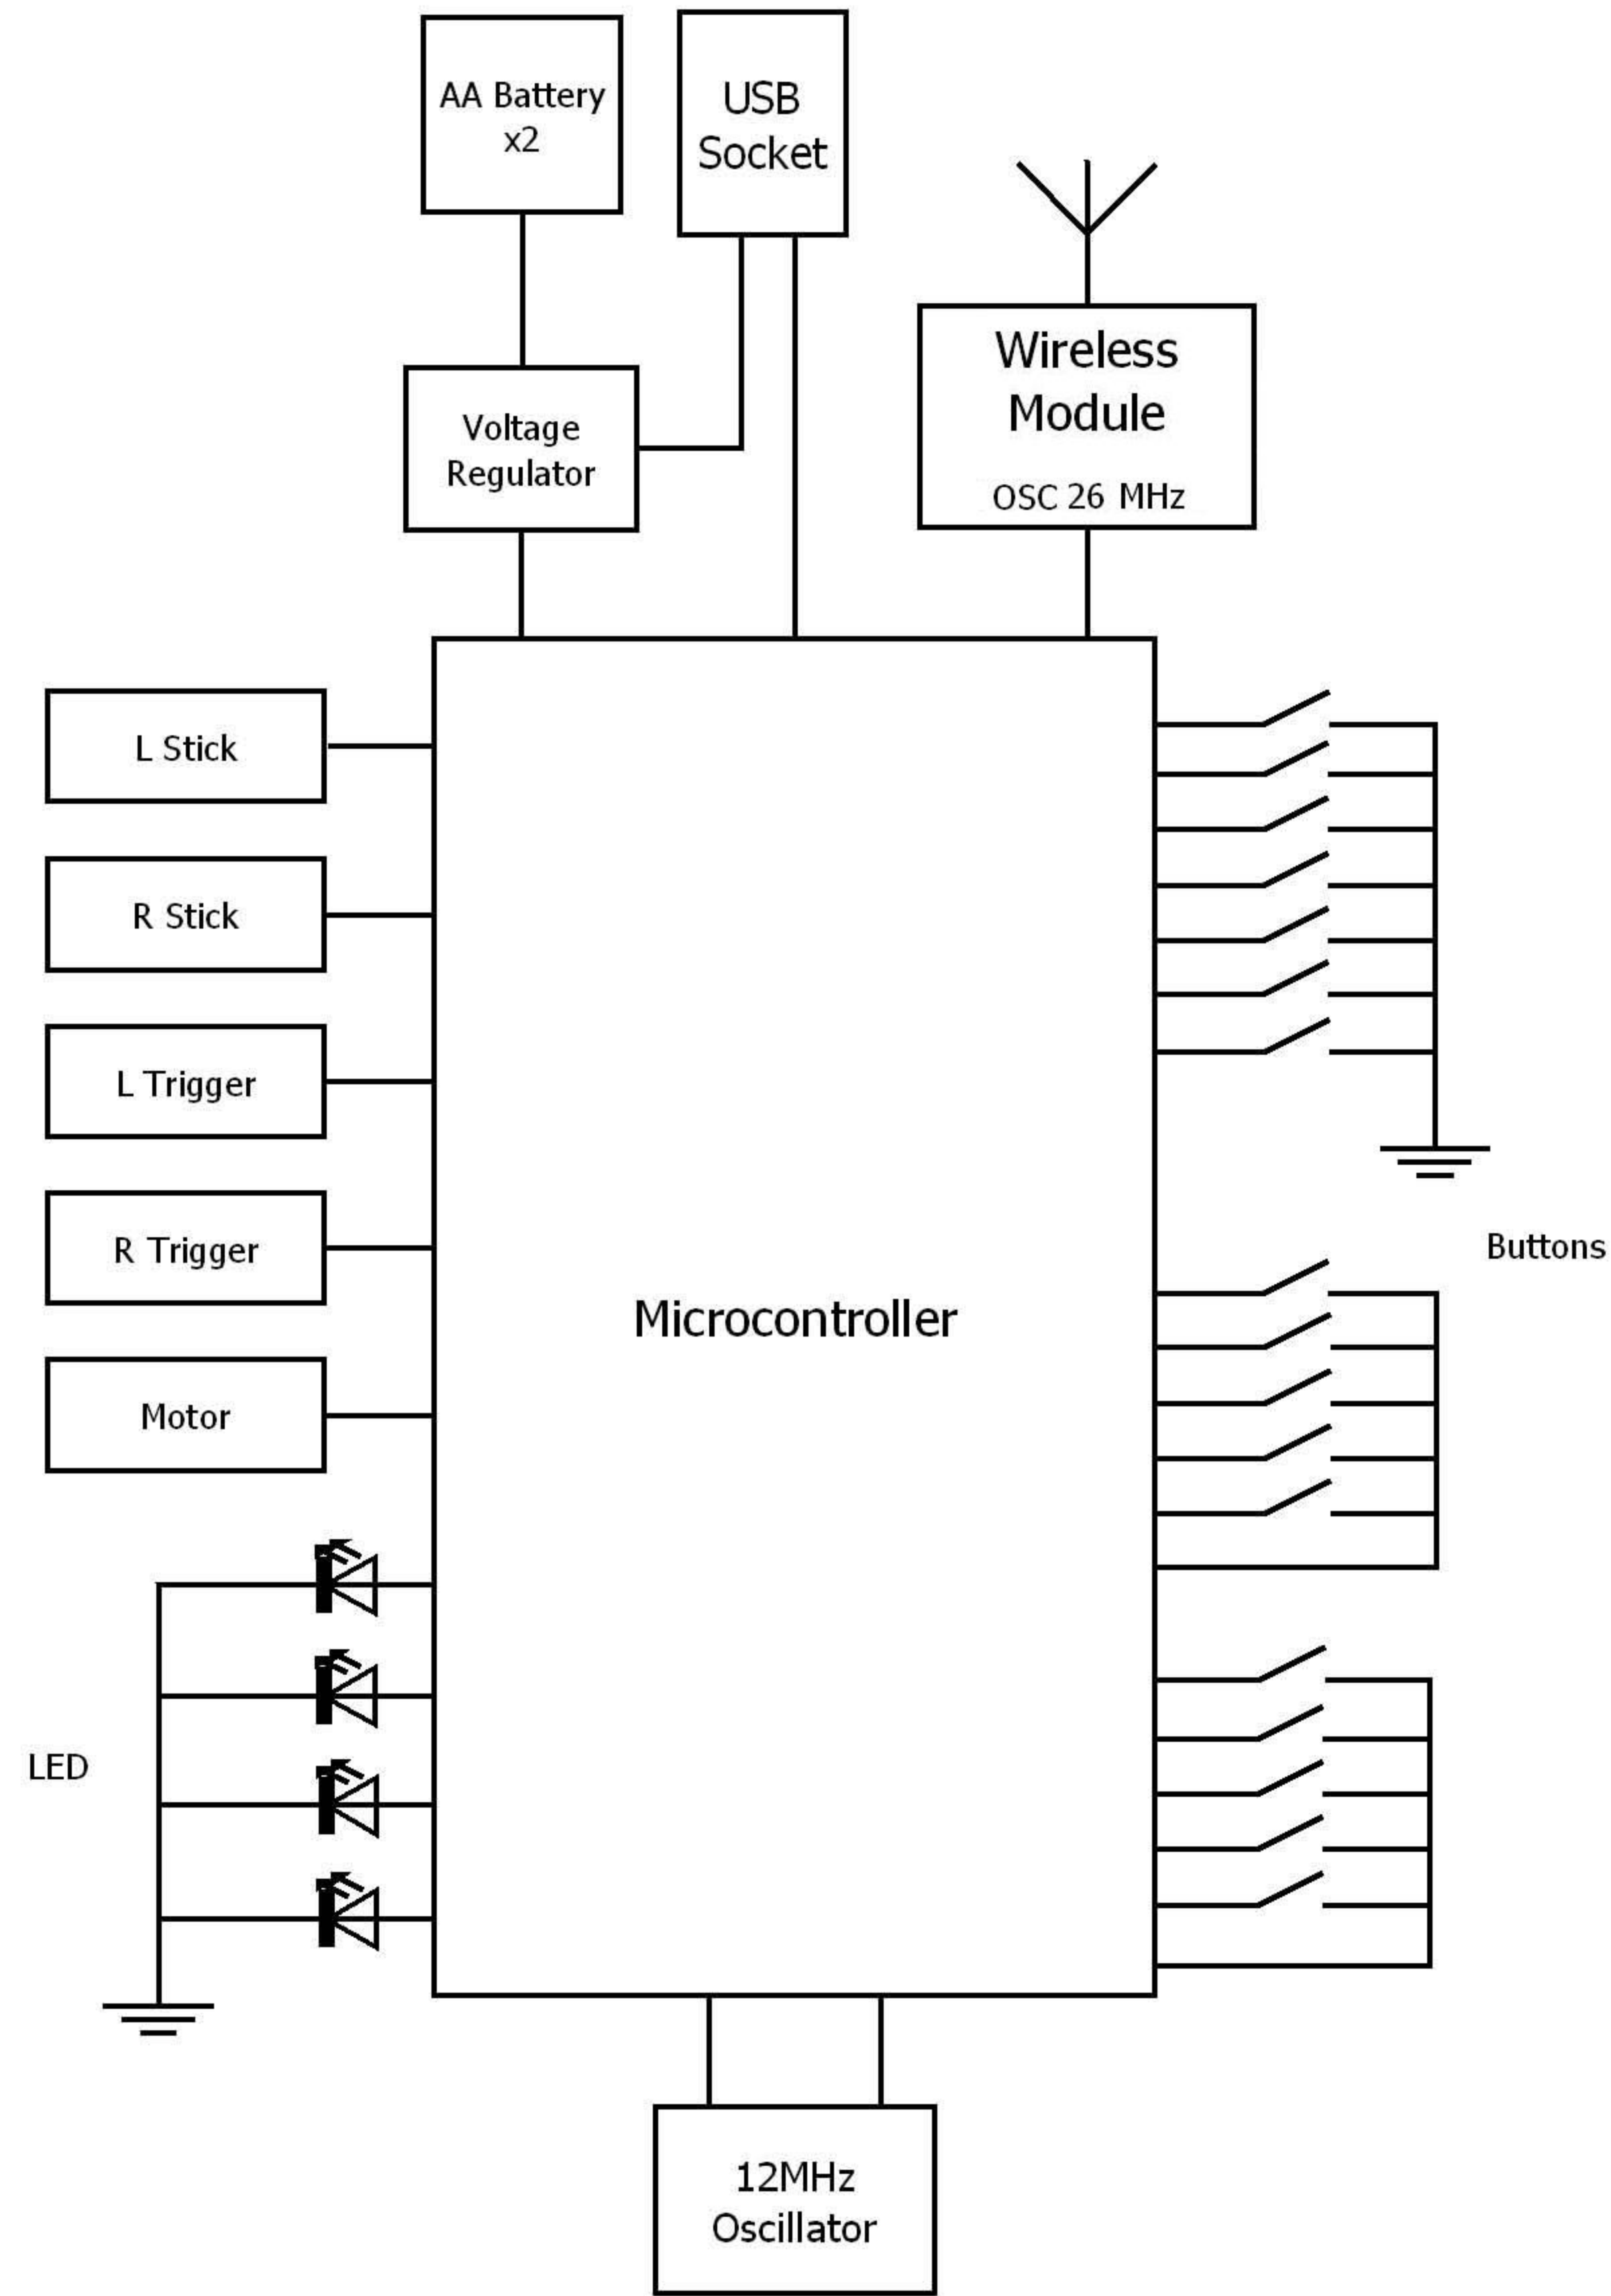

C

C

B

B

A

A

COMPANY: 蜜蜂电子 Honey Bee Electronic International Limited			
TITLE: HF-1 Controller for PS3 Block Diagram			
CODE:	SIZE: A3	DRAWING NO: HF-1	REV: 1.10
SCALE: 1 : 1		SHEET: 1 OF 1	