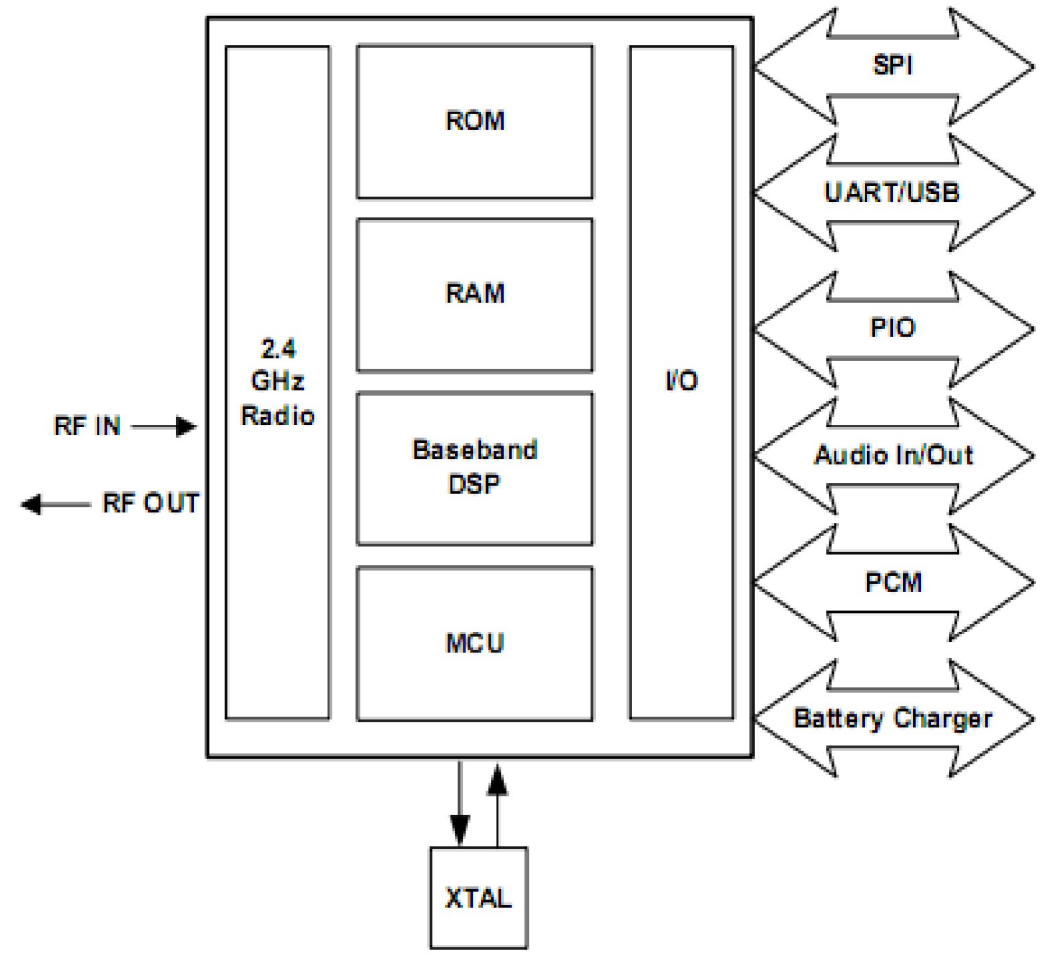

BLUETOOTH MAIN CHIP
U1
CSR BC413159A11U

System Architecture