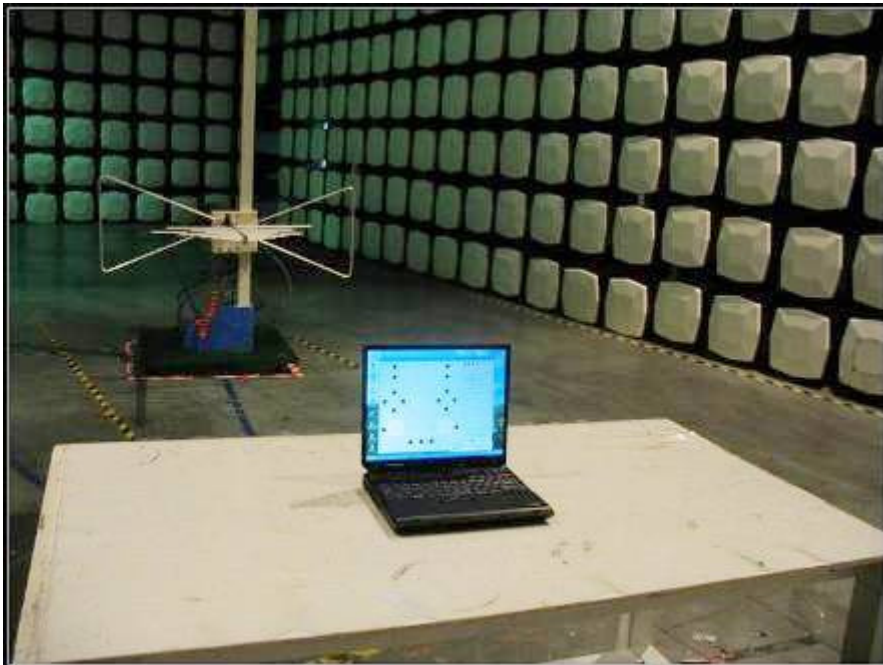

Test Setup Photos

Radiated Emission Test Setup

9 KHz to 30MHz:

30MHz to 1G:

Above 1G:(full anechoic chamber)

Conducted Emission Test Setup