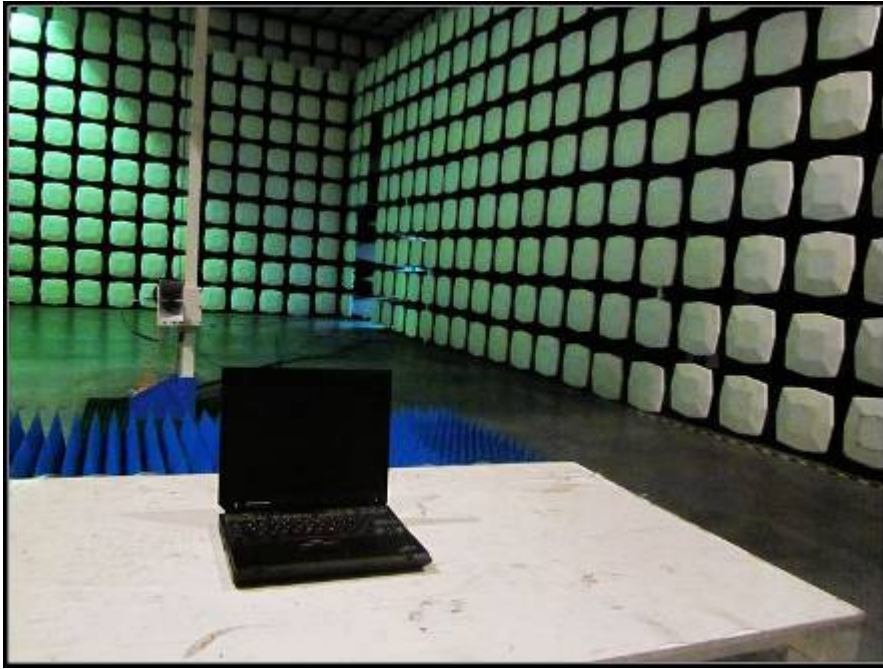

Test Setup Photos

Radiated Emission Test Setup

9 KHz to 30MHz:

30MHz to 1G:

Above 1G:(full anechoic chamber)

Conducted Emission Test Setup