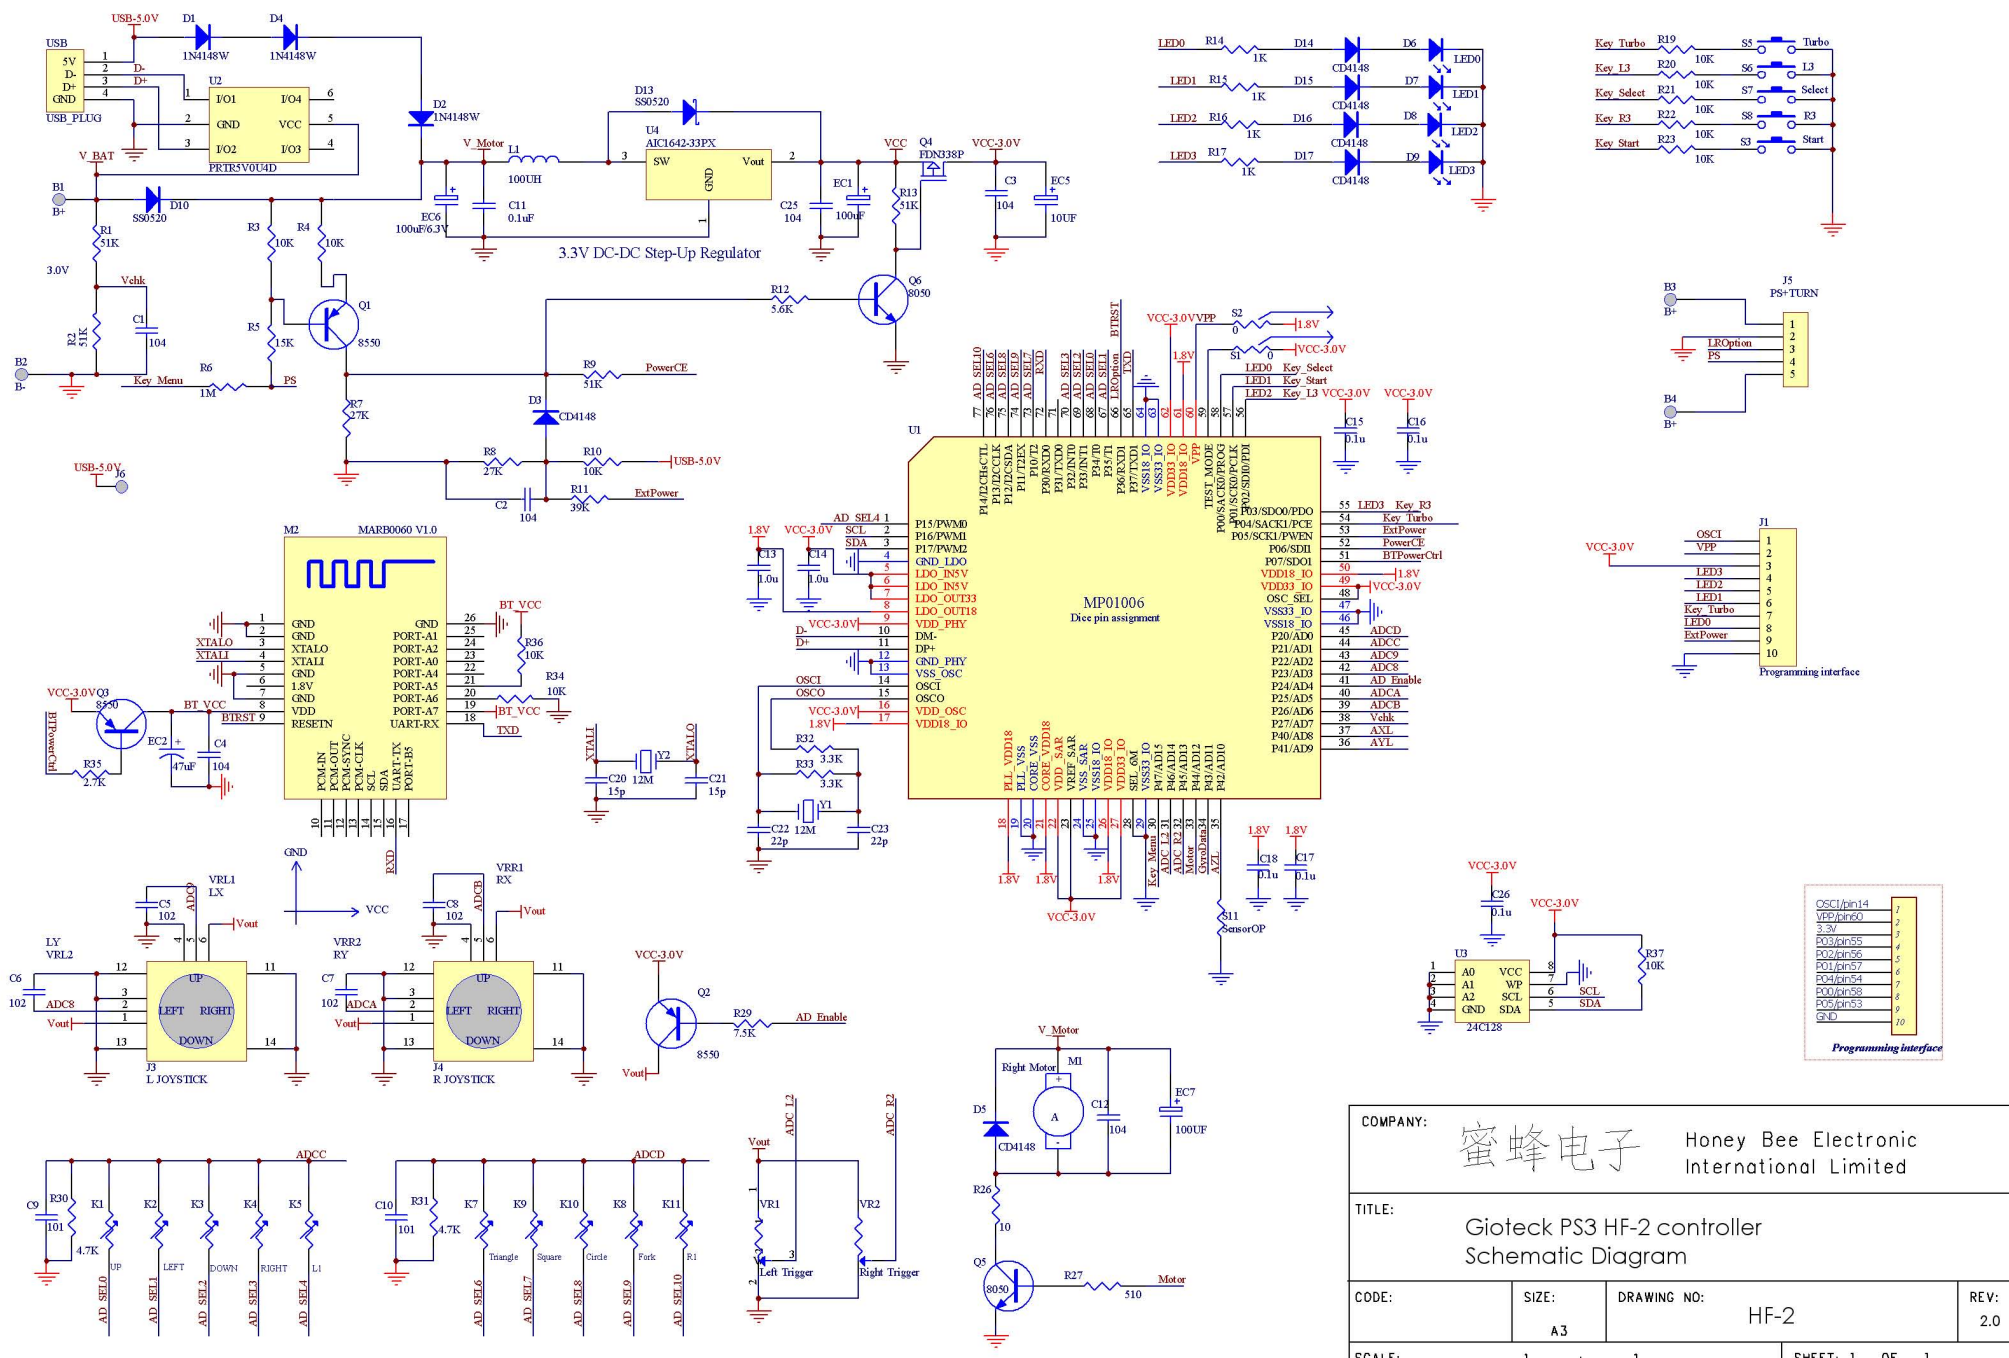

C

C

B

B

A

A

COMPANY: 蜜蜂电子 Honey Bee Electronic International Limited			
TITLE: Gioteck PS3 HF-2 controller Schematic Diagram			
CODE:	SIZE: A3	DRAWING NO: HF-2	REV: 2.0
SCALE: 1 : 1	SHEET: 1 OF 1		