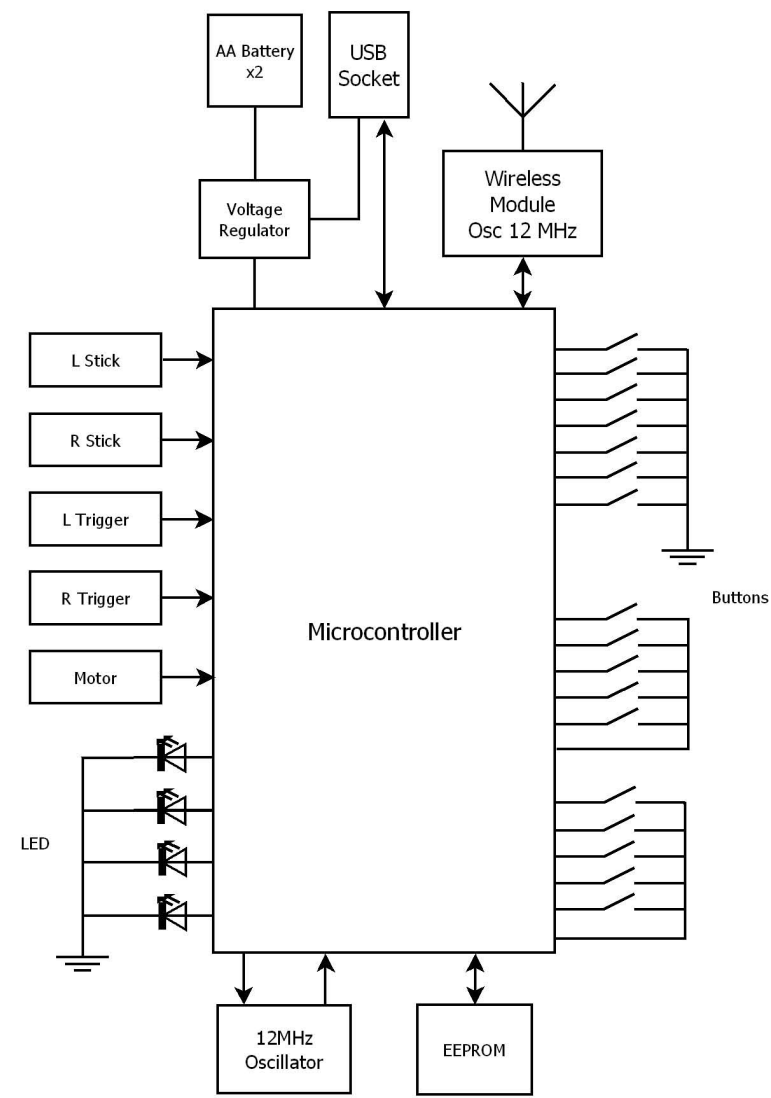

C

C

B

B

A

A

COMPANY: 蜜蜂电子 Honey Bee Electronic International Limited			
TITLE: Gioteck PS3 HF-2 controller Block Diagram			
CODE:	SIZE: A3	DRAWING NO: HF-2	REV: 2.0
SCALE: 1 : 1			SHEET: 1 OF 1