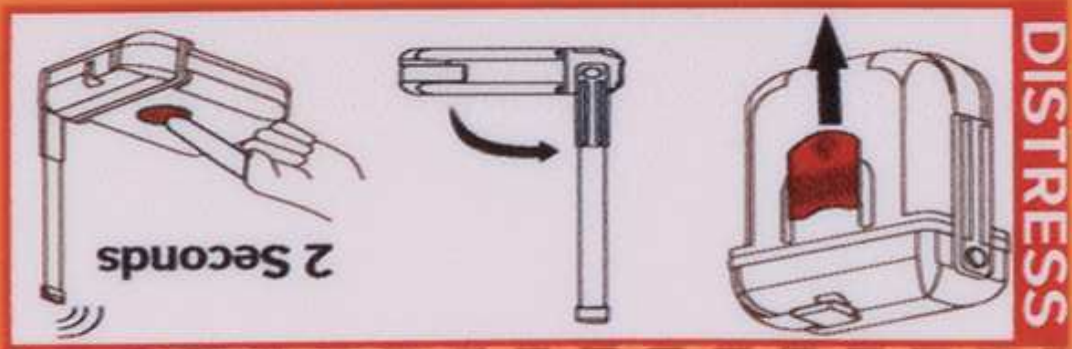

jotron.com

CE UK FC IC

Waiting for RLS RLS acknowledged

Waiting for position Position OK

Affix NOAA Registration Decal Here

The owner of this PLB must register it with the relevant national authority. In the US the owner must register the ID code on this label at www.beaconregistration.noaa.gov

**PERSONAL LOCATOR BEACON
REGISTRATION IS MANDATORY**

Personal Locator Beacon
406.031 MHz - Cospas Sarsat PLB with GNSS and 121.5 MHz homing

SERIAL NO: 012543
Bat. Exp date: 01022032

C/S TAC: 3782, Country: NOR (257)
HEX ID: A04D41443C002E5
MMSI: 257759125