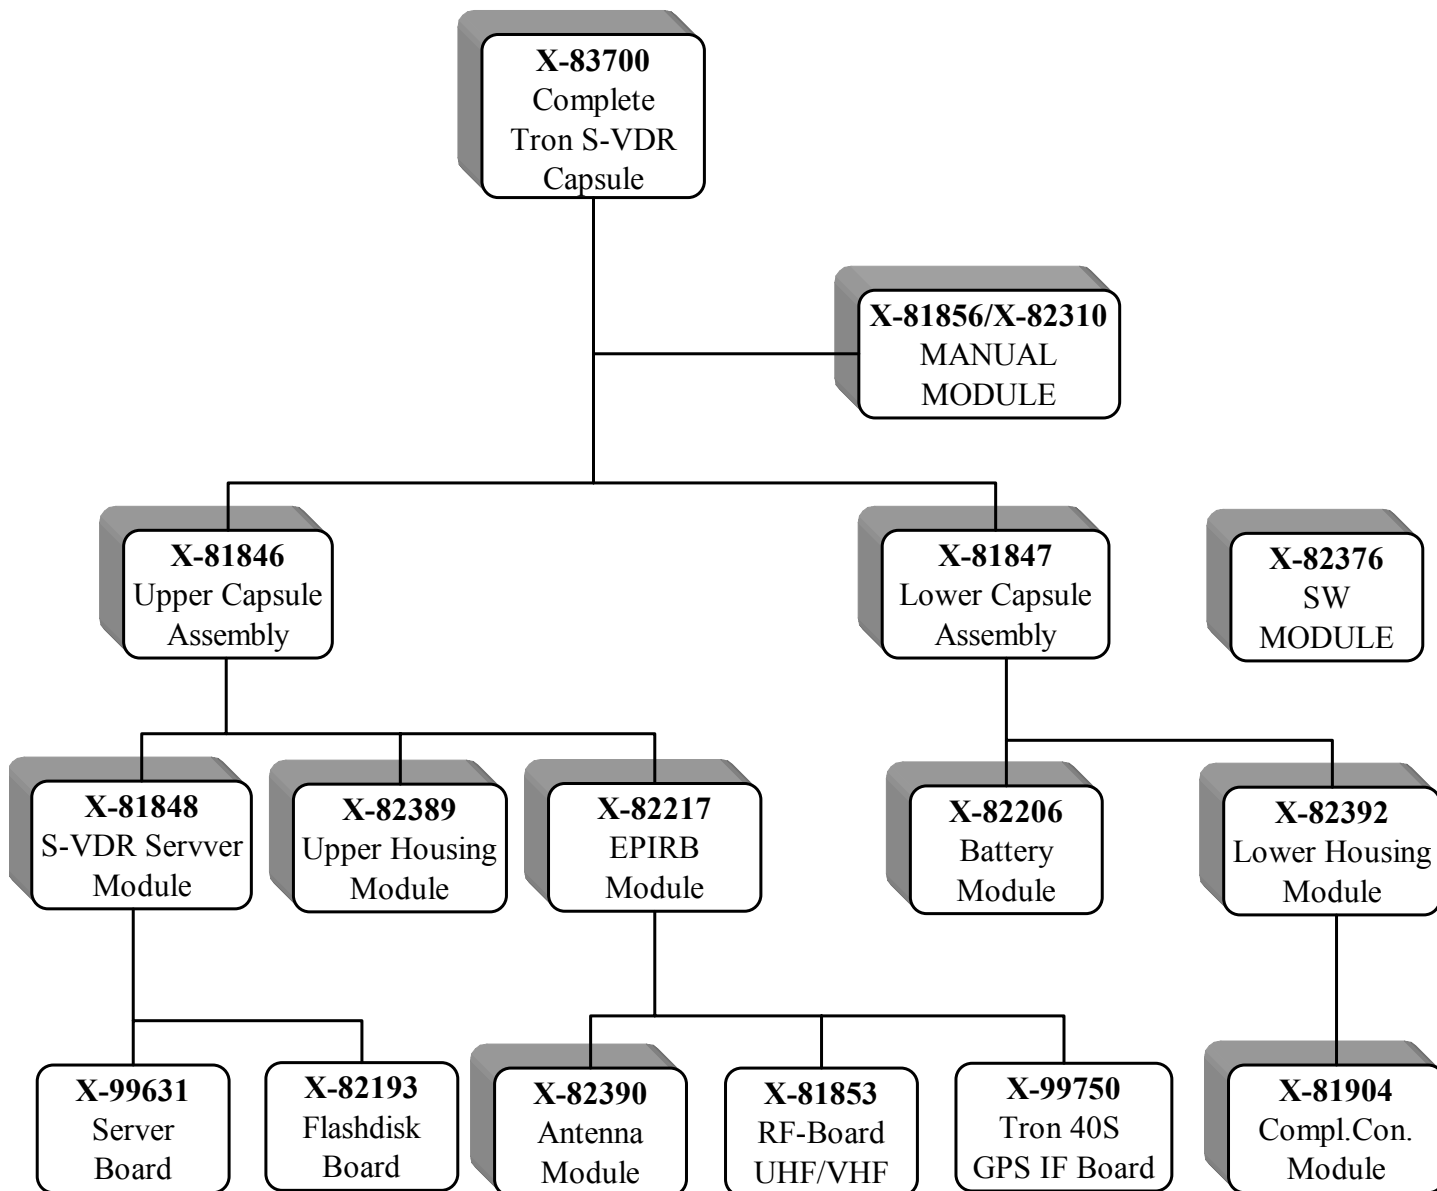

FLOAT DIAGRAM

FD-83700

Tron S-VDR CAPSULE

Page 1(1)

CHANGE STATUS:				MADE BY:	ACCEPT:
NO.	DATE:	SIGN.:	CH.NO.:	01.02.06 Bente Jensen	