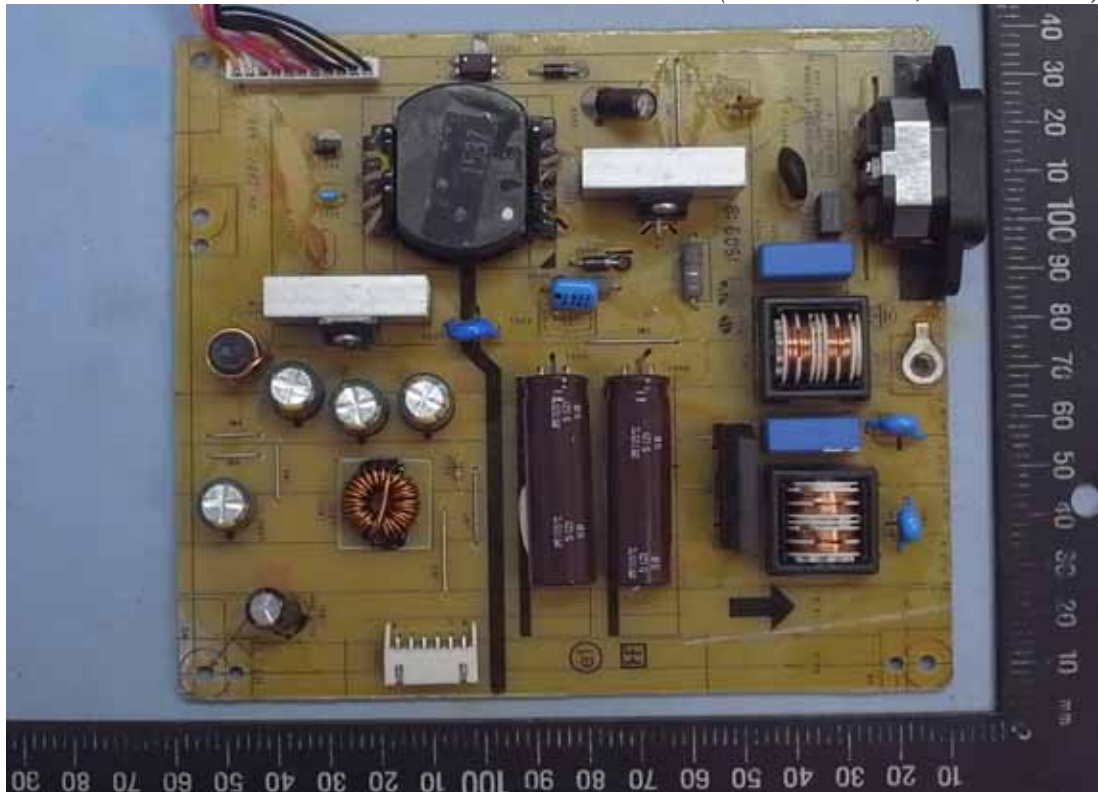

EUT Internal Photos

*Figure 5
General Appearance (Remove Stand, Bottom View)*

*Figure 6
General Appearance (Bottom View, I/O Port)*

*Figure 7
Internal View (Removed Cover)*

*Figure 8
Internal View (Removed Cover)*

*Figure 9
Internal View (Removed Shielded Case)*

*Figure 10
Internal View*

Figure 11
Internal View (Power Board, Front View)

Figure 12
Internal View (Power Board, Back View)

Figure 13
Internal View (Main Board, Front View)

Figure 14
Internal View (Main Board, Back View)

Figure 15
Internal View (USB Board, Front View)

Figure 16
Internal View (USB Board, Back View)

Figure 17
Internal View (Control Board, Front View)

Figure 18
Internal View (Control Board, Back View)

*Figure 19
Internal View (Removed Front Frame)*

*Figure 20
Internal View (LCD Panel, Front View)*

Figure 21
Internal View (LCD Panel, Back View)

Figure 22
Internal View (LCD Panel, Label View)

Figure 23
Wireless Charging Stand, Internal View (Removed Shielded Case)