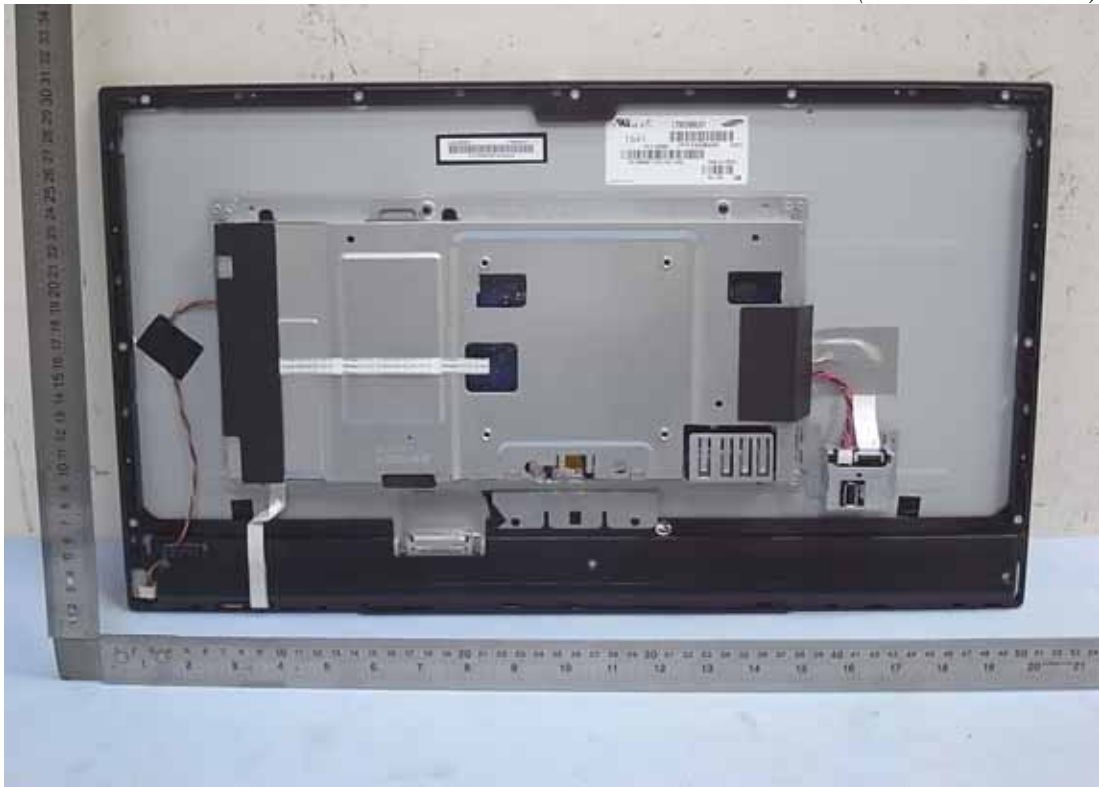

EUT Internal Photos

*Figure 5
General Appearance (Remove Stand, Bottom View)*

*Figure 6
General Appearance (Bottom View, I/O Port)*

*Figure 7
Internal View (Removed Cover)*

*Figure 8
Internal View (Removed Cover)*

*Figure 9
Internal View (Removed Shielded Case)*

*Figure 10
Internal View*

Figure 11
Internal View (Power Board, Front View)

Figure 12
Internal View (Power Board, Back View)

Figure 13
Internal View (Main Board, Front View)

Figure 14
Internal View (Main Board, Back View)

Figure 15
Internal View (USB Board, Front View)

Figure 16
Internal View (USB Board, Back View)

Figure 17
Internal View (Control Board, Front View)

Figure 18
Internal View (Control Board, Back View)

*Figure 19
Internal View (Removed Front Frame)*

*Figure 20
Internal View (LCD Panel, Front View)*

Figure 21
Internal View (LCD Panel, Back View)

Figure 22
Internal View (LCD Panel, Label View)

Figure 23
Wireless Charging Stand, Internal View (Removed Shielded Case)