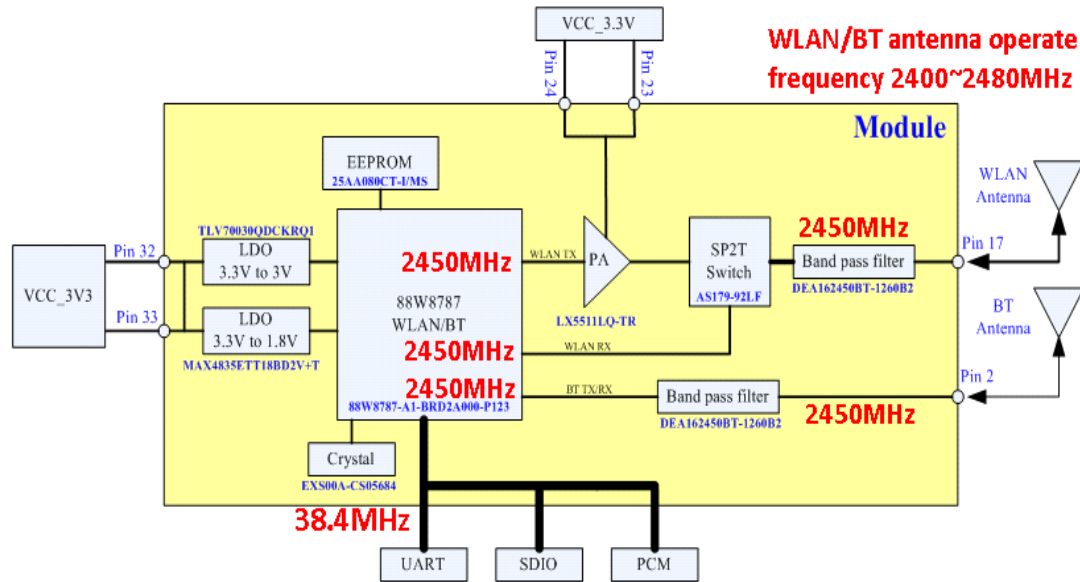

H/W Block Diagram

Crystal Frequency: 38.4MHz

WLAN frequency:

Features	Description
Frequency Band	2.401 – 2.473GHz
Number of selectable Sub channels	11 channels ($f=2412+n*5\text{MHz}, n=0, \dots, 11$)

Bluetooth frequency:

Features	Description
Frequency Band	2.401 – 2.480GHz
Number of selectable Sub channels	79 channels ($f=2402+k \text{ MHz}, k=0, \dots, 78$)