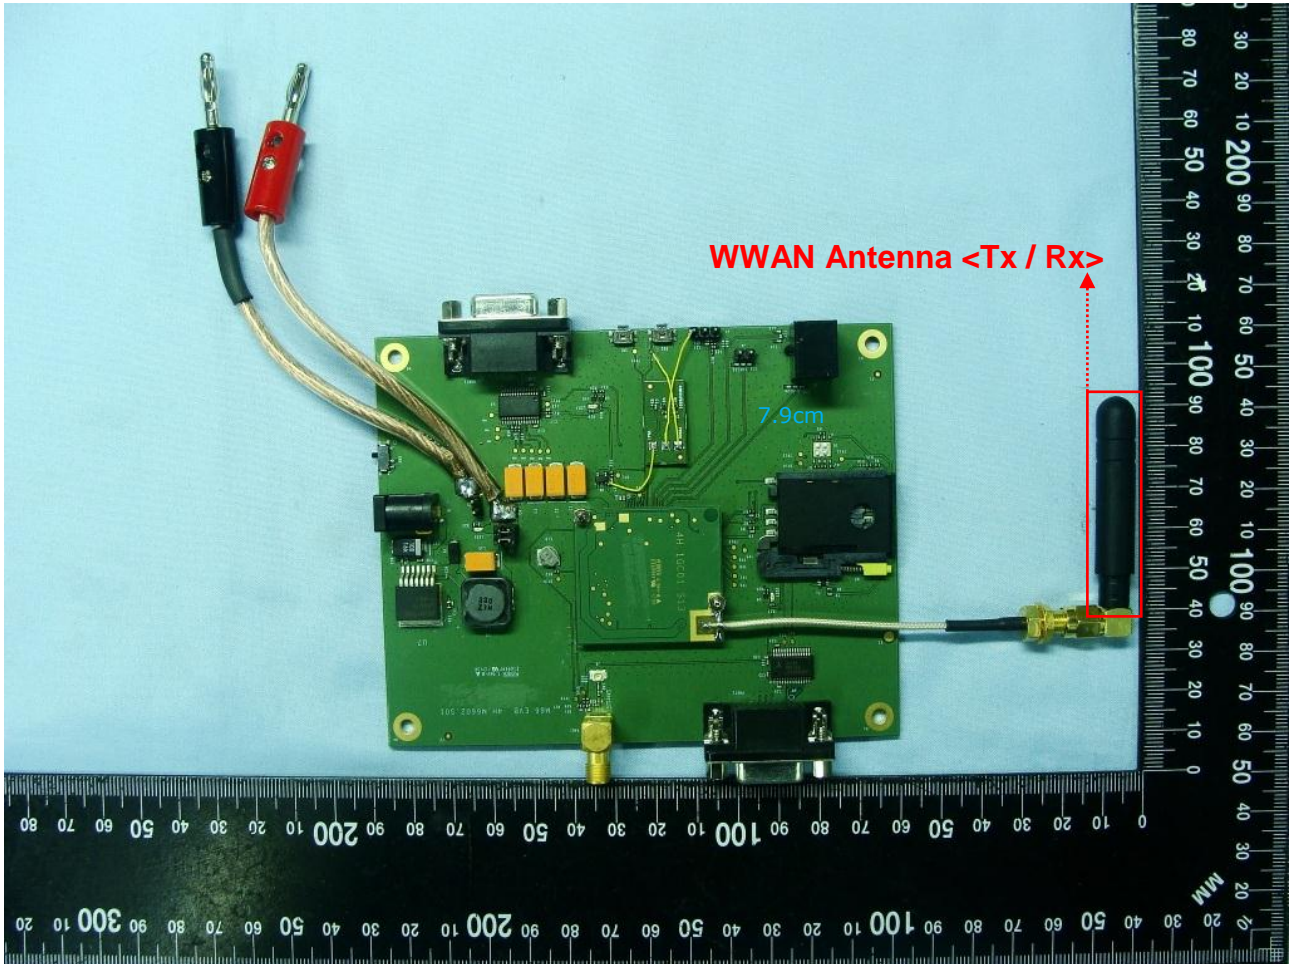

Brand Name: Qisda / Model Name: GM66

| Antenna location       | Length | Width |
|------------------------|--------|-------|
| WWAN Antenna <Tx / Rx> | 5.2cm  | 1.1cm |