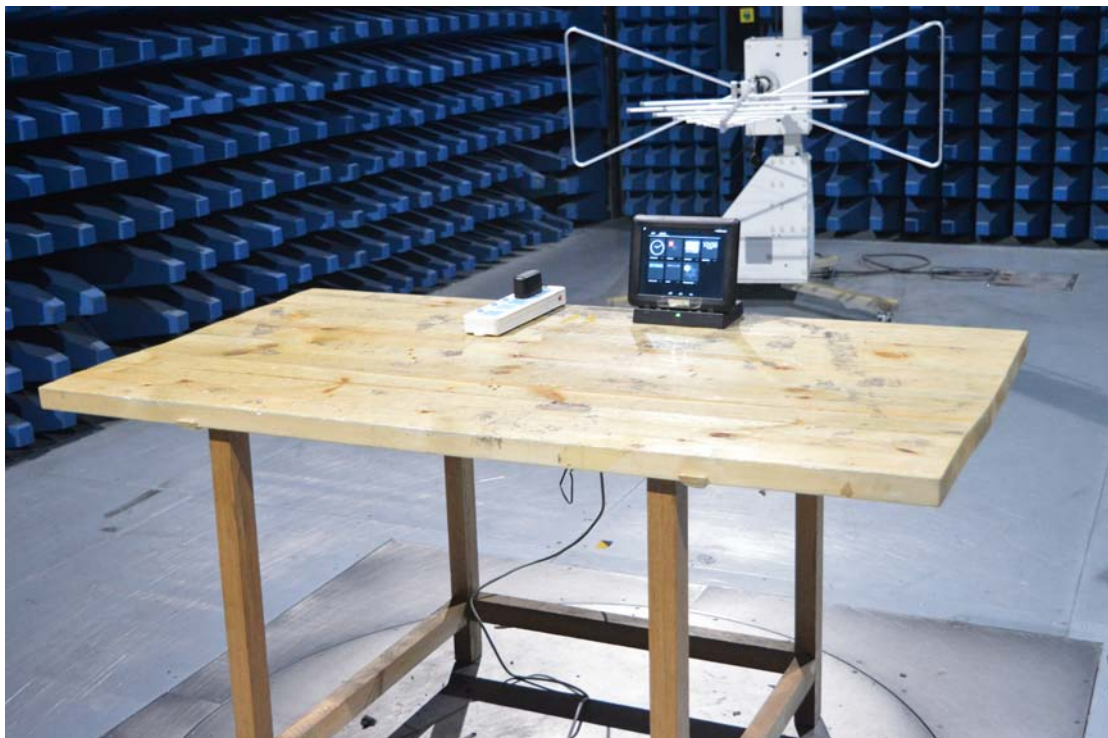

Test Setup Photos

1. Conducted emission main's port front view

2. Conducted emission main's port side view

3. Radiated emission (9KHz-30MHz)

4. Radiated emission (30MHz-1GHz)

5. Radiated emission (above 1GHz)

6. Conducted emission antenna's port