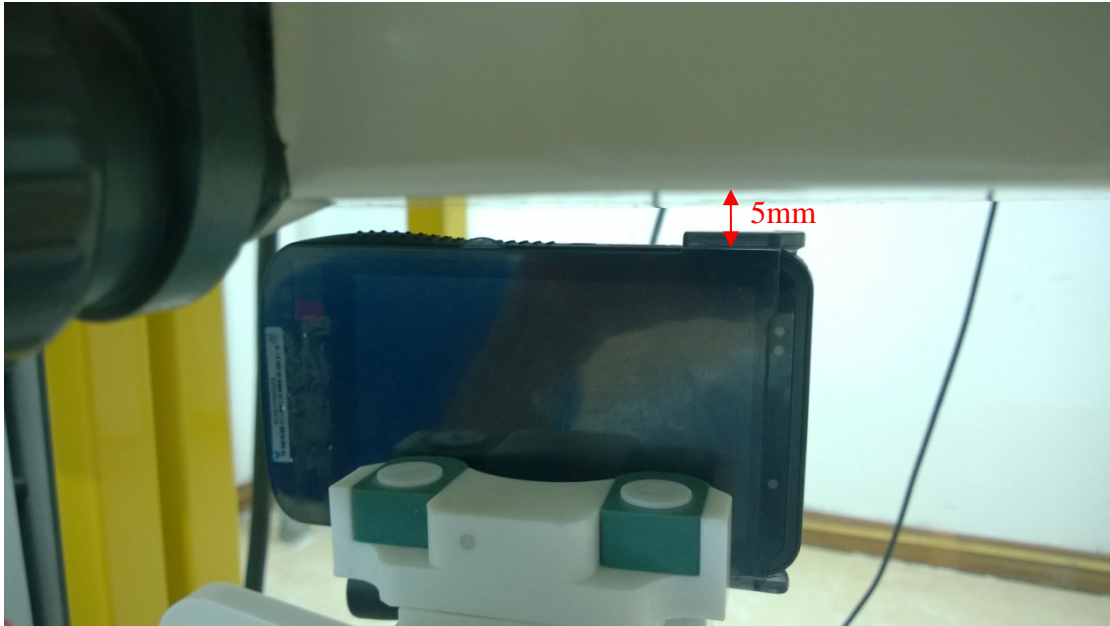

1. Screen upward

2. Back upward

3. Edge A

4. Edge B

Liquid Level Photo Body Liquid

Liquid depth: 15.5cm