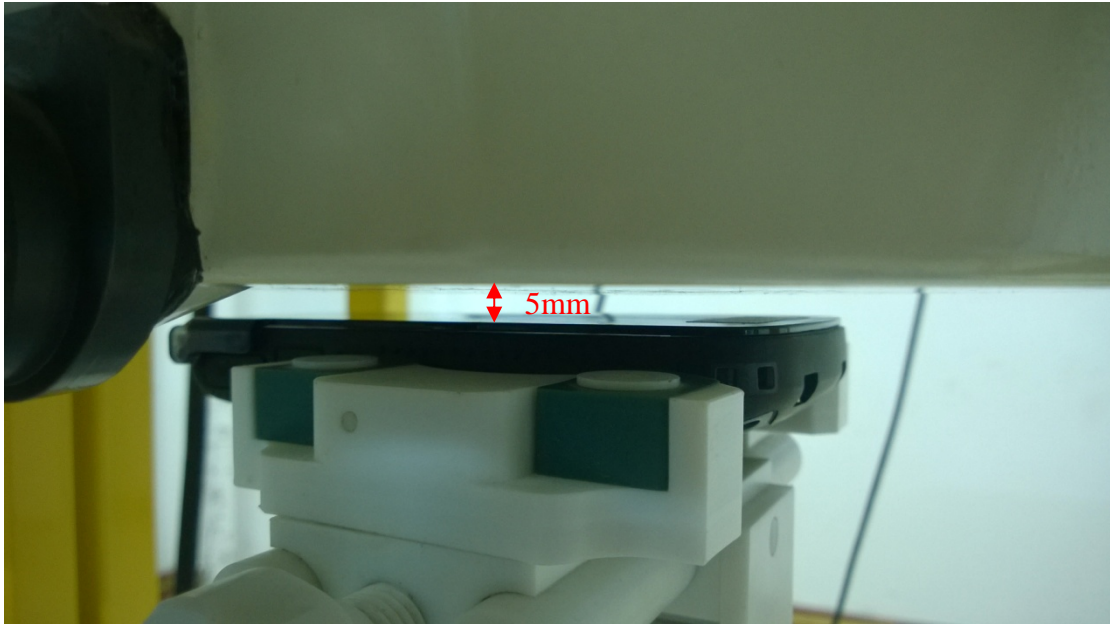

1. Screen upward

2. Back upward

3. Edge A

4. Edge B

Liquid Level Photo Body Liquid

Liquid depth: 15.5cm