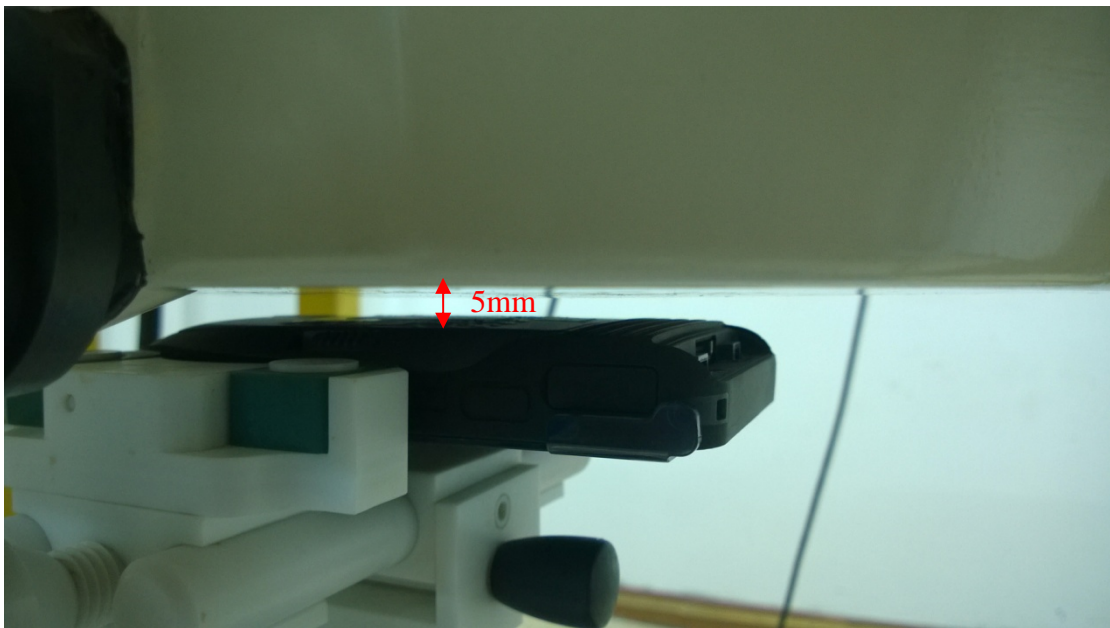

1. Screen upward

2. Back upward

3. Edge A

4. Edge B

Liquid Level Photo Body Liquid

Liquid depth: 15.5cm