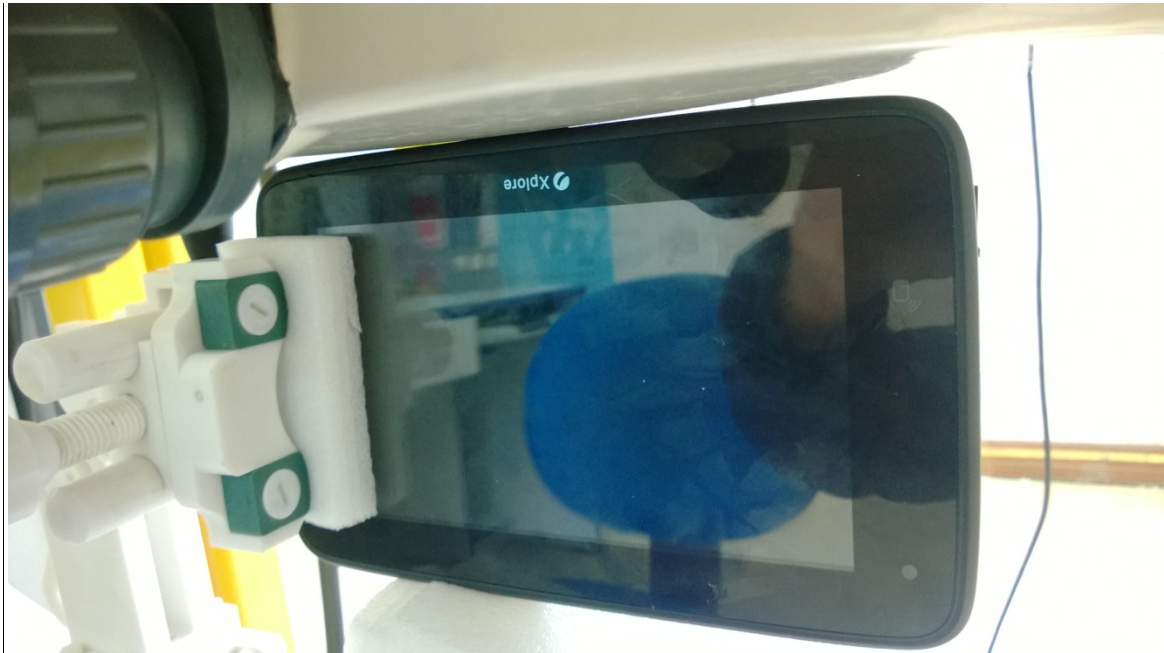

1. Side Position with earphone

2. Side Position

3. Edge A

4. Edge D

Liquid Level Photo Body Liquid

Liquid depth : 15.5cm