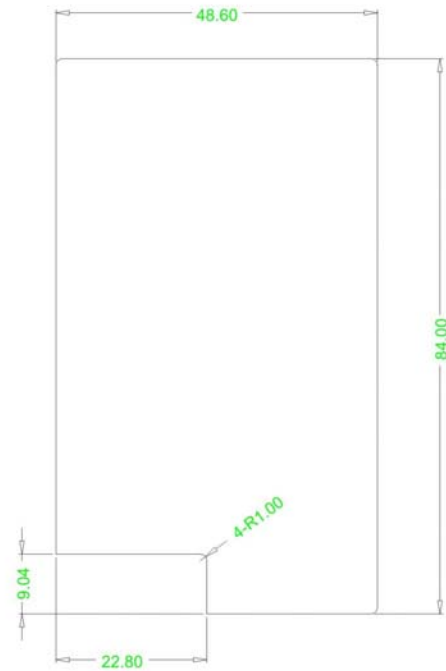

Update date: 2008/11/21

P/N: 80-B106-001202

P/N: 80-B106-005101

英文版

英文版

Scale:100%

Die-Cut

Material : Silver foil(PET) Thickness=0.12 mm.  
Printing : Black 1 color printing  
Size: 48.6\*84.0-4XR1.0+0.00/-0.20mm  
Coating: semi gloss pp.

16-digit serial number: e.g. 00000123-02-08-07-01, where:

For example: 1st no. start from : 1000002102080901

Digit 1: Country (e.g. 0=Int'l , 1=CN ver.)

Digit 2- 8: 7-digit incremental number for the units (e.g. 0000021)

Digit 9-10: Product model (e.g. WF28 = 01, WF35=02)

Digit 11-12: Calendar Year (e.g. 08=year 2008)

Digit 13-14: Calendar Month (e.g 09=September)

Digit 15: WinCE version

(e.g. 0=WinCE professional, 1=WinCE core, others reserved)