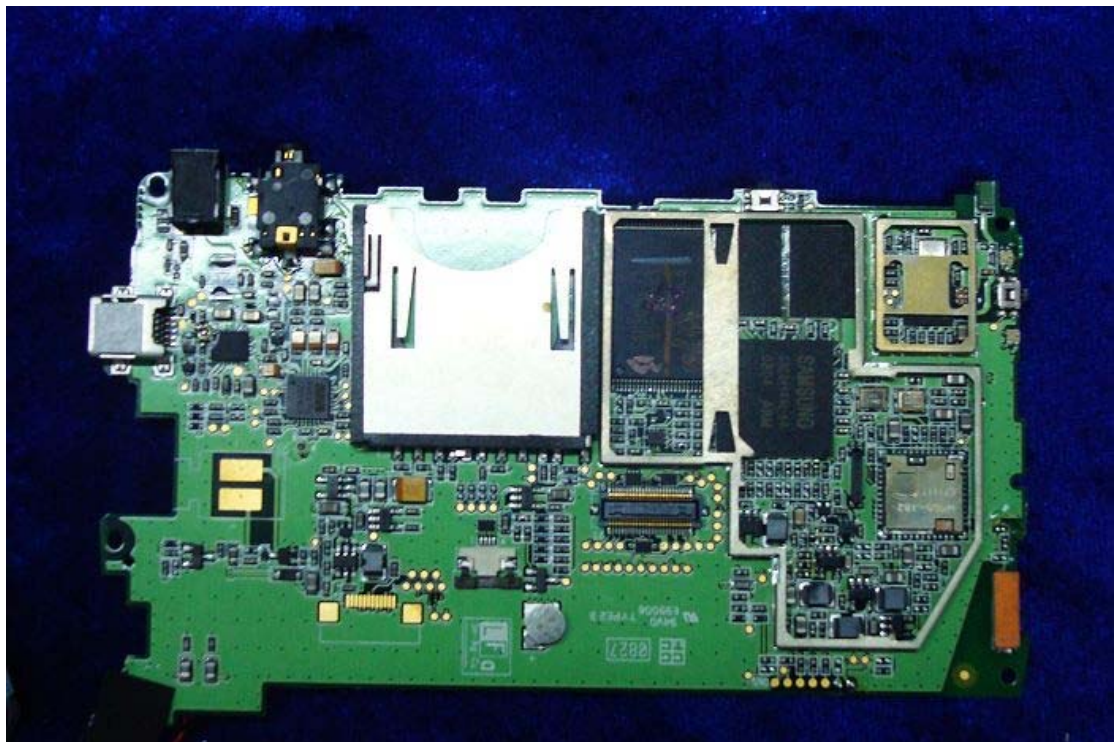

DSC-H10 F4.0 1/13s ISO400

DSC-H10 F3.5 1/10s ISO400

DSC-H10 F3.5 1/40s ISO160

DSC-H10 F4.0 1/50s ISO200

WiFi Antenna

Bluetooth Antenna