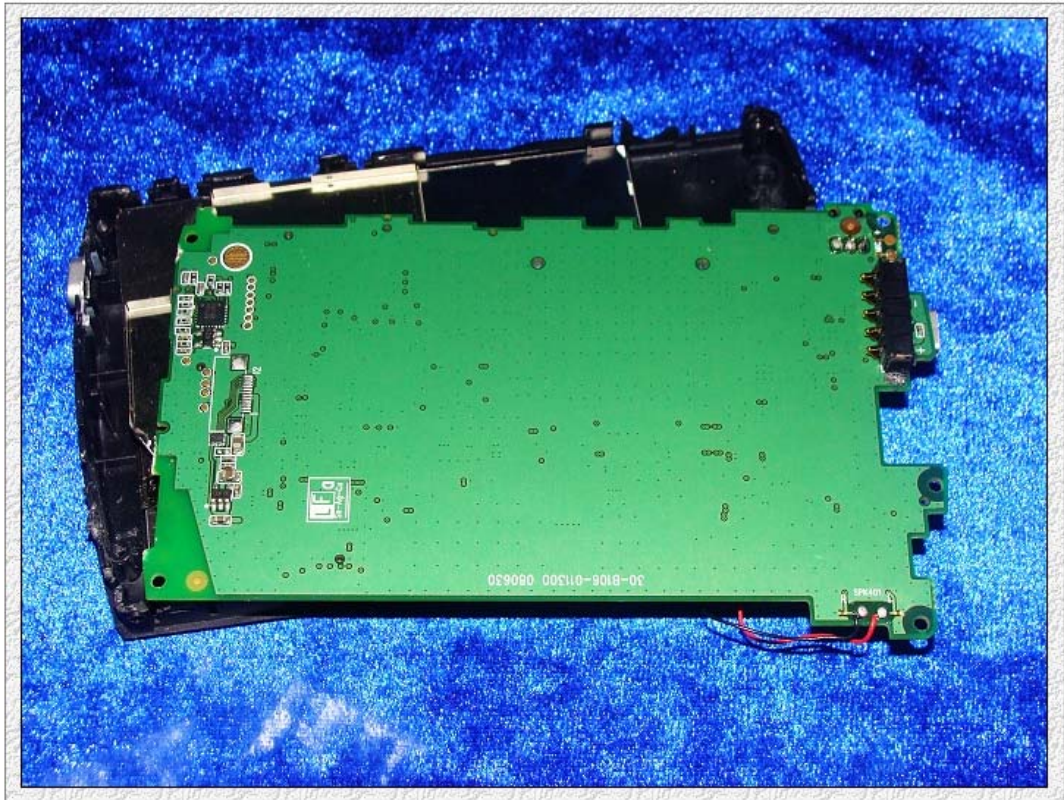

DSC-H10 F4.0 1/13s ISO400

DSC-H10 F3.5 1/10s ISO400

DSC-H10 F3.5 1/40s ISO160

DSC-H10 F4.0 1/50s ISO200

WiFi Antenna

Bluetooth Antenna