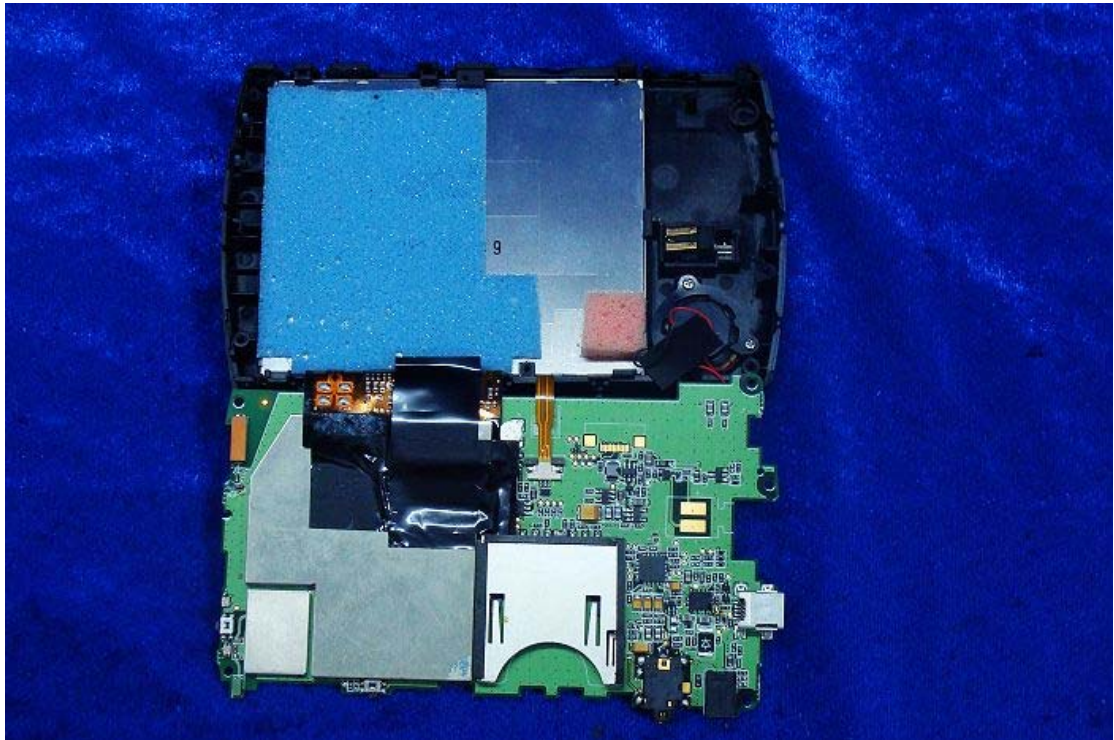

DSC-H10 F4.0 1/13s ISO400

DSC-H10 F3.5 1/10s ISO400

DSC-H10 F3.5 1/40s ISO160

DSC-H10 F4.0 1/50s ISO200

WiFi Antenna

Bluetooth Antenna