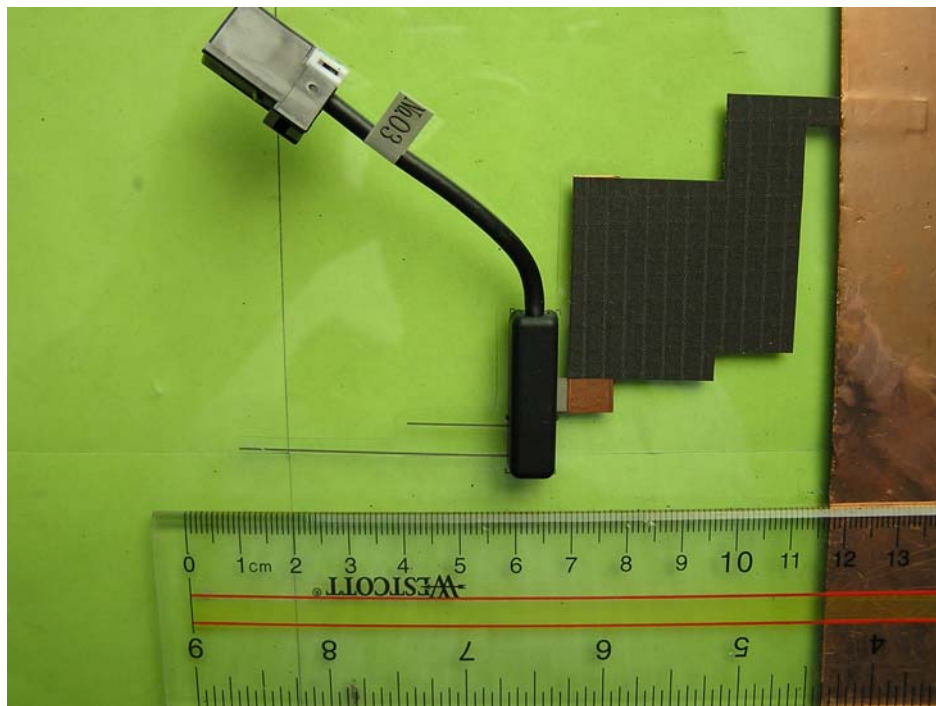

# Antenna Photos

**FOR:**

**SAGE Co., Ltd**

**MODEL #: H913E**

**FCC ID: VRBH913ES**

**IC: NA**

**Reference test report no.: EMC\_CET10\_029\_08502\_FCC22-24**

**FCC listed#  
A2LA Certified  
IC recognized #  
3462B**

# 1 ANTENNA PHOTOS

**Antenna installed**

**Antenna**