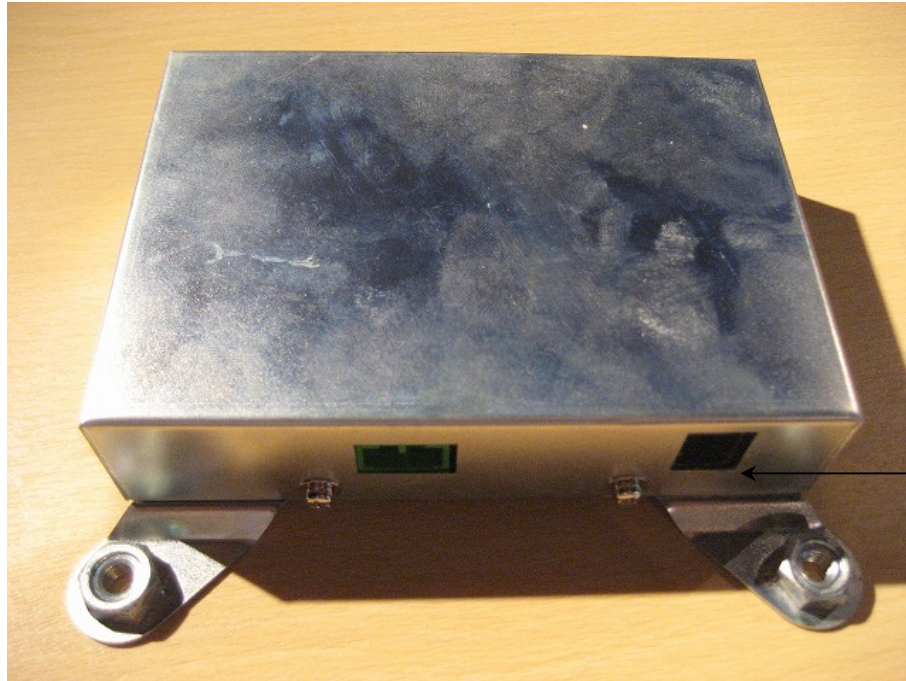

# Telematics Control Unit

Model number: H913E

Antenna port

**Front/Top view**

**Back view**