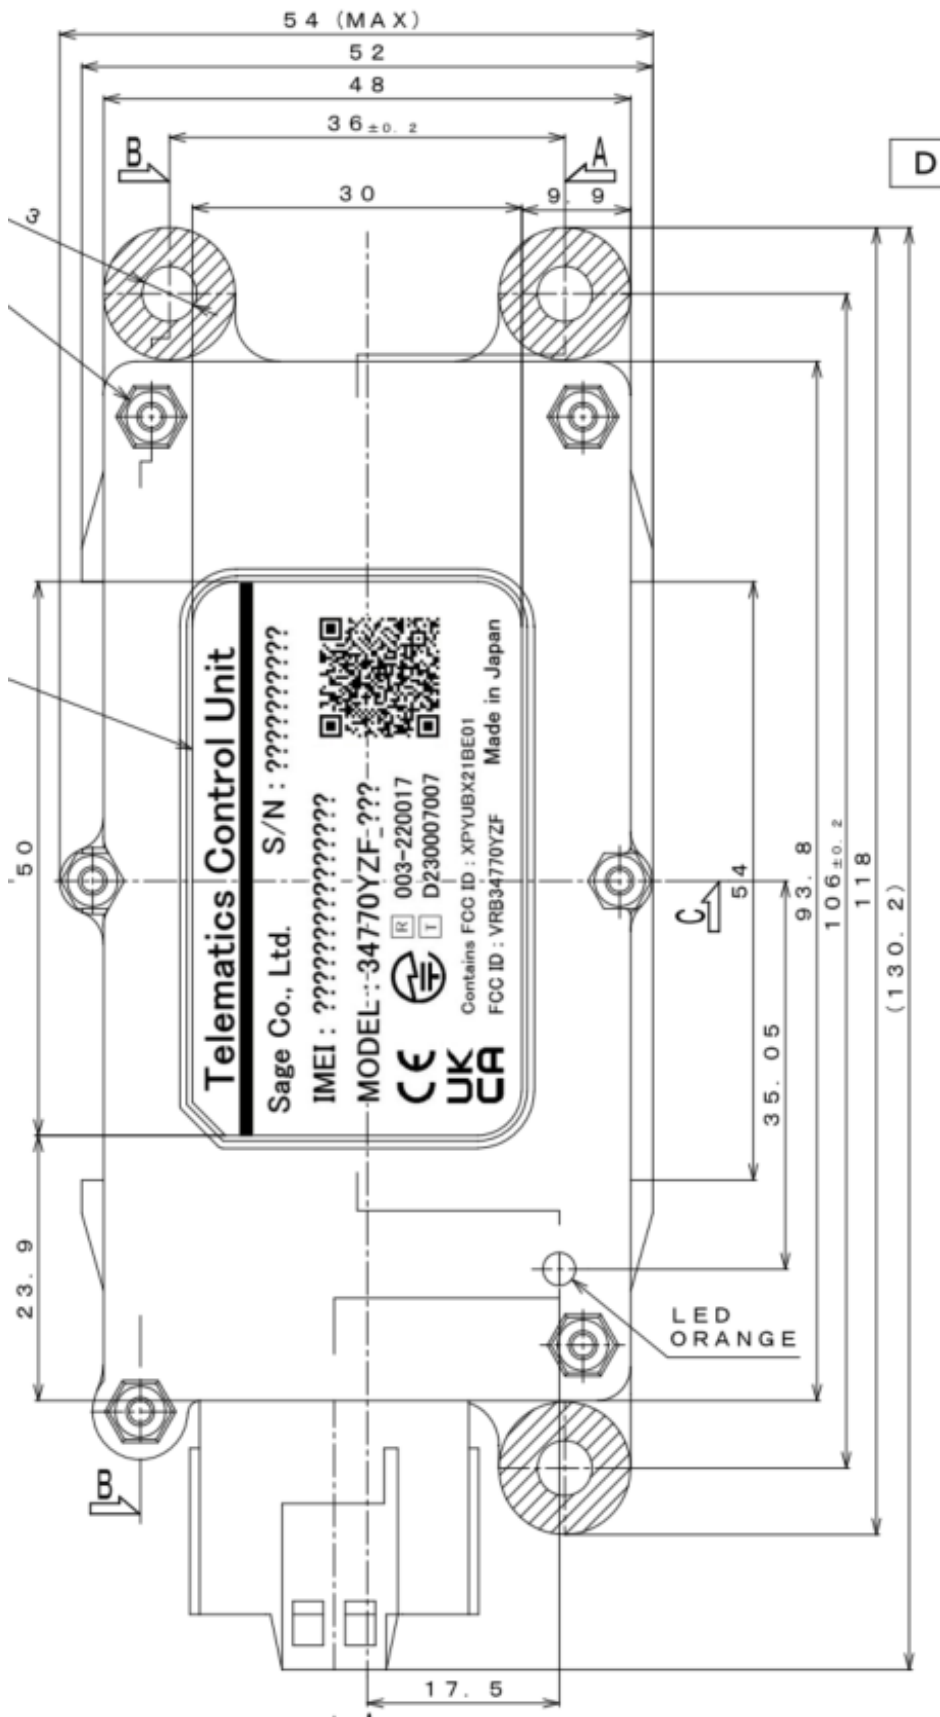

MODEL:34770YZF_A01

Top of EUT