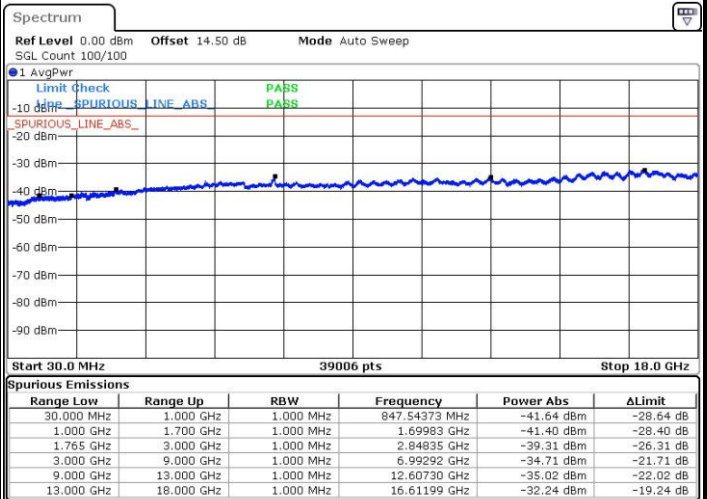

Date: 1.NOV.2016 08:38:40

Lowest Channel / 16QAM

Date: 1.NOV.2016 08:39:37

LTE Band 4 / 10MHz

Middle Channel / QPSK

Middle Channel / 16QAM

Date: 1.NOV.2016 08:41:16

Date: 1.NOV.2016 08:42:13

Highest Channel / QPSK

Highest Channel / 16QAM

Date: 1.NOV.2016 08:48:33

Date: 1.NOV.2016 08:49:30

LTE Band 4 / 15MHz

Lowest Channel / QPSK

Lowest Channel / 16QAM

Date: 1.NOV.2016 08:55:51

Date: 1.NOV.2016 08:56:47

Middle Channel / QPSK

Middle Channel / 16QAM

Date: 1.NOV.2016 08:58:27

Date: 1.NOV.2016 08:59:24

LTE Band 4 / 15MHz

Highest Channel / QPSK

Date: 1.NOV.2016 09:05:44

Highest Channel / 16QAM

Date: 1.NOV.2016 09:06:40

LTE Band 4 / 20MHz

Lowest Channel / QPSK

Date: 1.NOV.2016 09:13:00

Lowest Channel / 16QAM

Date: 1.NOV.2016 09:13:57

LTE Band 4 / 20MHz