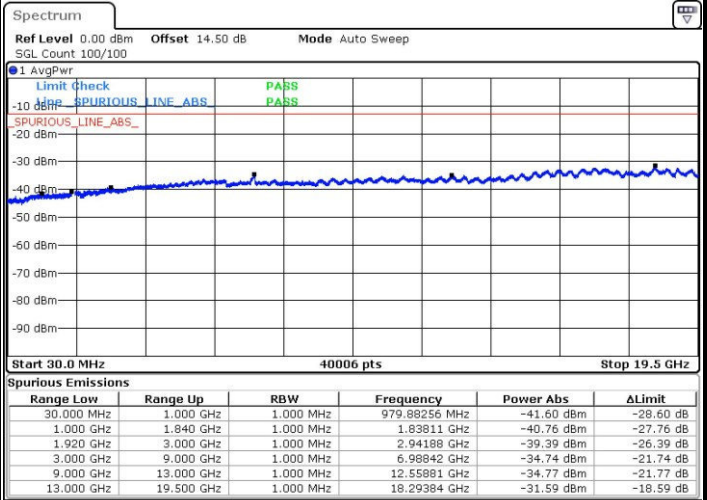

LTE Band 2 / 15MHz

Lowest Channel / QPSK

Lowest Channel / 16QAM

Date: 31.OCT.2016 09:29:01

Date: 31.OCT.2016 09:29:58

Middle Channel / QPSK

Middle Channel / 16QAM

Date: 31.OCT.2016 09:31:38

Date: 31.OCT.2016 09:32:36

LTE Band 2 / 15MHz

Highest Channel / QPSK

Highest Channel / 16QAM

Date: 31.OCT.2016 09:39:26

Date: 31.OCT.2016 09:40:23

LTE Band 2 / 20MHz

Lowest Channel / QPSK