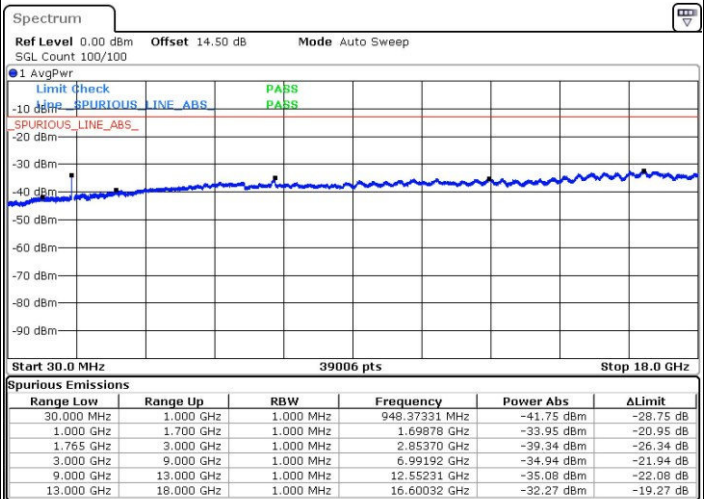

Date: 1.NOV.2016 08:56:47

Middle Channel / QPSK

Middle Channel / 16QAM

Date: 1.NOV.2016 08:58:27

Date: 1.NOV.2016 08:59:24

LTE Band 4 / 15MHz

Highest Channel / QPSK

Date: 1.NOV.2016 09:05:44

Highest Channel / 16QAM

Date: 1.NOV.2016 09:06:40

LTE Band 4 / 20MHz

Lowest Channel / QPSK

Date: 1.NOV.2016 09:13:00

Lowest Channel / 16QAM

Date: 1.NOV.2016 09:13:57

LTE Band 4 / 20MHz

Middle Channel / QPSK

Middle Channel / 16QAM

Date: 1.NOV.2016 09:15:36

Date: 1.NOV.2016 09:16:33

Highest Channel / QPSK

Highest Channel / 16QAM

Date: 1.NOV.2016 09:22:53

Date: 1.NOV.2016 09:23:50