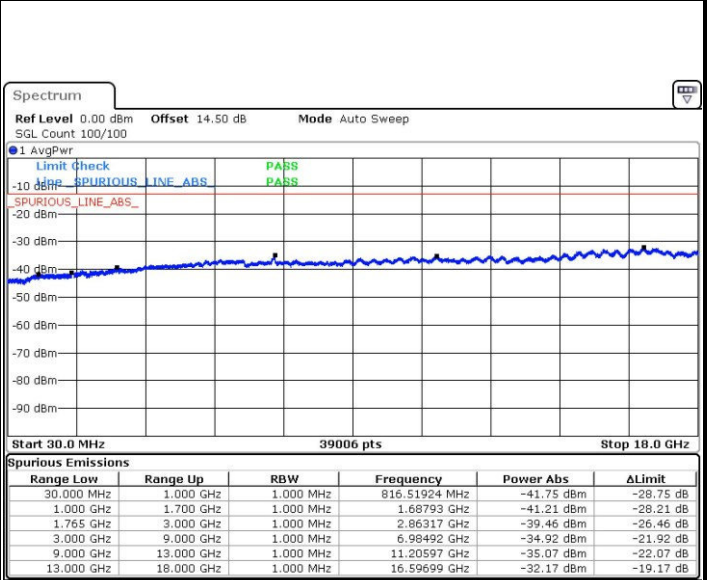

LTE Band 4 / 5MHz

Lowest Channel / QPSK

Lowest Channel / 16QAM

Date: 1.NOV.2016 08:21:31

Date: 1.NOV.2016 08:22:28

Middle Channel / QPSK

Middle Channel / 16QAM

Date: 1.NOV.2016 08:24:07

Date: 1.NOV.2016 08:25:04

LTE Band 4 / 5MHz

Highest Channel / QPSK

Date: 1.NOV.2016 08:31:24

Highest Channel / 16QAM

Date: 1.NOV.2016 08:32:21

LTE Band 4 / 10MHz

Lowest Channel / QPSK

Date: 1.NOV.2016 08:38:40

Lowest Channel / 16QAM

Date: 1.NOV.2016 08:39:37

LTE Band 4 / 10MHz

Middle Channel / QPSK

Middle Channel / 16QAM

Date: 1.NOV.2016 08:41:16

Date: 1.NOV.2016 08:42:13

Highest Channel / QPSK

Highest Channel / 16QAM

Date: 1.NOV.2016 08:48:33

Date: 1.NOV.2016 08:49:30

LTE Band 4 / 15MHz

Lowest Channel / QPSK

Lowest Channel / 16QAM

Date: 1.NOV.2016 08:55:51