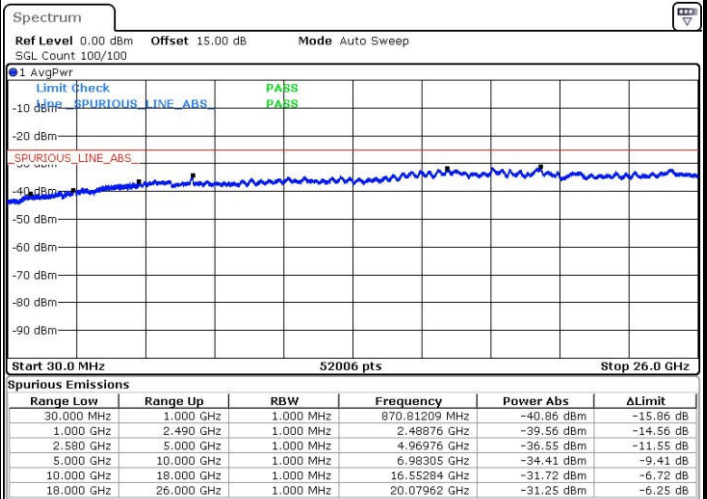

Highest Channel / 16QAM

Date: 1.NOV.2016 09:06:40

LTE Band 4 / 20MHz

Lowest Channel / QPSK

Date: 1.NOV.2016 09:13:00

Lowest Channel / 16QAM

Date: 1.NOV.2016 09:13:57

LTE Band 4 / 20MHz

Middle Channel / QPSK

Middle Channel / 16QAM

Date: 1.NOV.2016 09:15:36

Date: 1.NOV.2016 09:16:33

Highest Channel / QPSK

Highest Channel / 16QAM

Date: 1.NOV.2016 09:22:53

Date: 1.NOV.2016 09:23:50

LTE Band 7 / 5MHz

Lowest Channel / QPSK

Lowest Channel / 16QAM

Date: 1.NOV.2016 09:42:08

Date: 1.NOV.2016 09:43:02

Middle Channel / QPSK

Middle Channel / 16QAM

Date: 1.NOV.2016 09:44:39