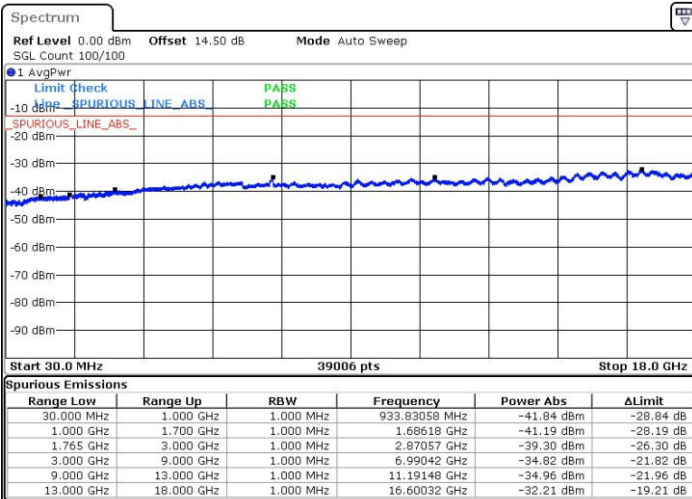

LTE Band 4 / 5MHz

Lowest Channel / QPSK

Lowest Channel / 16QAM

Date: 1.NOV.2016 08:21:31

Date: 1.NOV.2016 08:22:28

Middle Channel / QPSK

Middle Channel / 16QAM

Date: 1.NOV.2016 08:24:07

Date: 1.NOV.2016 08:25:04

LTE Band 4 / 5MHz

Highest Channel / QPSK

Date: 1.NOV.2016 08:31:24

Highest Channel / 16QAM

Date: 1.NOV.2016 08:32:21

LTE Band 4 / 10MHz

Lowest Channel / QPSK