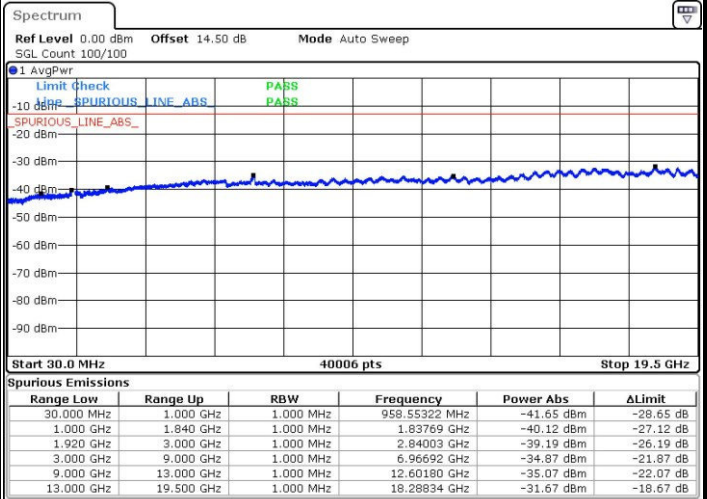

LTE Band 2 / 15MHz

Lowest Channel / QPSK

Lowest Channel / 16QAM

Date: 31.OCT.2016 09:29:01

Date: 31.OCT.2016 09:29:58

Middle Channel / QPSK

Middle Channel / 16QAM

Date: 31.OCT.2016 09:31:38

Date: 31.OCT.2016 09:32:36

LTE Band 2 / 15MHz

Highest Channel / QPSK

Highest Channel / 16QAM

Date: 31.OCT.2016 09:39:26

Date: 31.OCT.2016 09:40:23

LTE Band 2 / 20MHz

Lowest Channel / QPSK