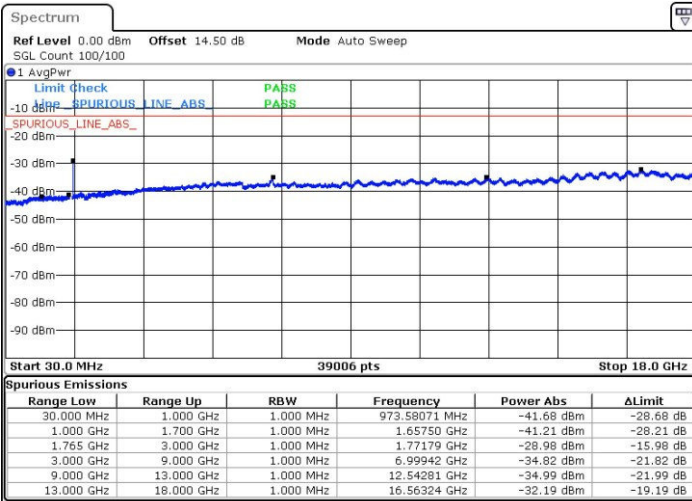

Highest Channel / 16QAM

Date: 1.NOV.2016 09:06:40

LTE Band 4 / 20MHz

Lowest Channel / QPSK

Date: 1.NOV.2016 09:13:00

Lowest Channel / 16QAM

Date: 1.NOV.2016 09:13:57

LTE Band 4 / 20MHz

Middle Channel / QPSK

Middle Channel / 16QAM

Date: 1.NOV.2016 09:15:36

Date: 1.NOV.2016 09:16:33

Highest Channel / QPSK

Highest Channel / 16QAM

Date: 1.NOV.2016 09:22:53

Date: 1.NOV.2016 09:23:50

LTE Band 7 / 5MHz

Lowest Channel / QPSK

Lowest Channel / 16QAM

Date: 1.NOV.2016 09:42:08

Date: 1.NOV.2016 09:43:02

Middle Channel / QPSK

Middle Channel / 16QAM

Date: 1.NOV.2016 09:44:39