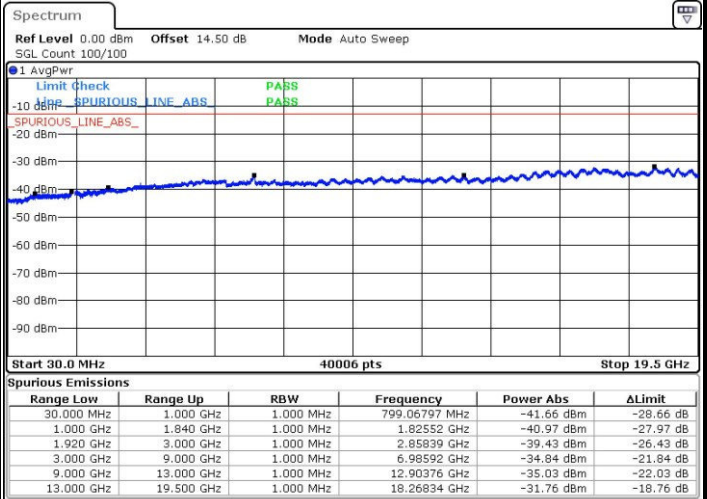

Date: 31.OCT.2016 09:32:36

LTE Band 2 / 15MHz

Highest Channel / QPSK

Highest Channel / 16QAM

Date: 31.OCT.2016 09:39:26

Date: 31.OCT.2016 09:40:23

LTE Band 2 / 20MHz

Lowest Channel / QPSK

Lowest Channel / 16QAM

Date: 31.OCT.2016 09:52:51

Date: 31.OCT.2016 09:54:11

LTE Band 2 / 20MHz

Middle Channel / QPSK

Middle Channel / 16QAM

Date: 31.OCT.2016 09:55:51

Date: 31.OCT.2016 09:56:48

Highest Channel / QPSK

Highest Channel / 16QAM

Date: 31.OCT.2016 10:13:17

Date: 31.OCT.2016 10:14:14

LTE Band 4 / 1.4MHz

Lowest Channel / QPSK

Lowest Channel / 16QAM

Date: 1.NOV.2016 13:10:23