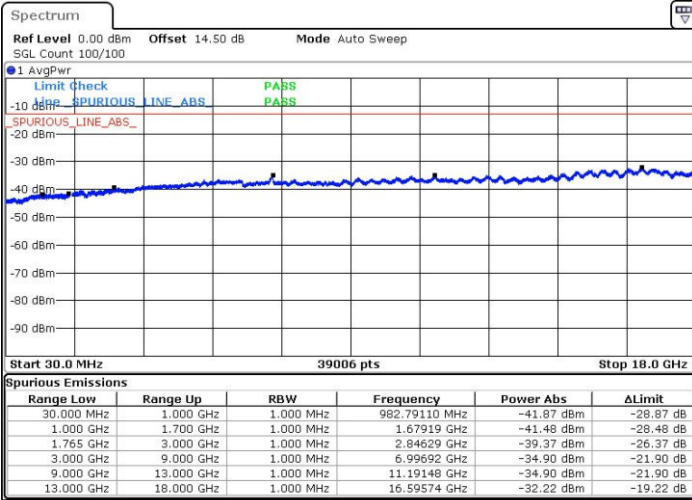

Date: 1.NOV.2016 08:25:04

LTE Band 4 / 5MHz

Highest Channel / QPSK

Date: 1.NOV.2016 08:31:24

Highest Channel / 16QAM

Date: 1.NOV.2016 08:32:21

LTE Band 4 / 10MHz

Lowest Channel / QPSK

Date: 1.NOV.2016 08:38:40

Lowest Channel / 16QAM

Date: 1.NOV.2016 08:39:37

LTE Band 4 / 10MHz

Middle Channel / QPSK

Middle Channel / 16QAM

Date: 1.NOV.2016 08:41:16

Date: 1.NOV.2016 08:42:13

Highest Channel / QPSK

Highest Channel / 16QAM

Date: 1.NOV.2016 08:48:33

Date: 1.NOV.2016 08:49:30

LTE Band 4 / 15MHz

Lowest Channel / QPSK

Lowest Channel / 16QAM

Date: 1.NOV.2016 08:55:51