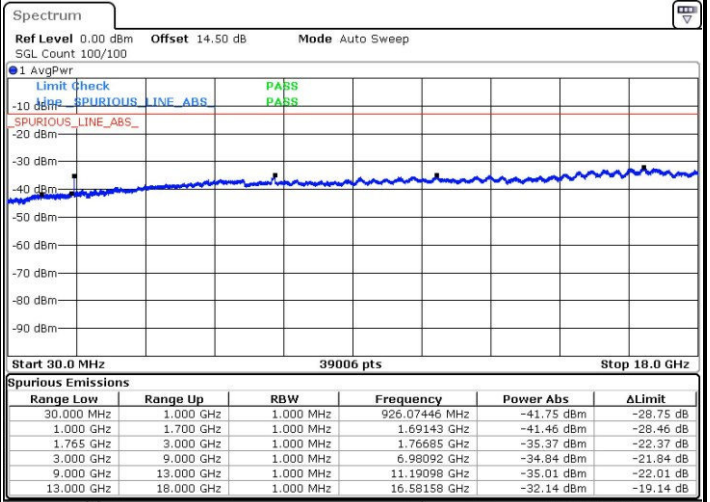

Highest Channel / QPSK

Highest Channel / 16QAM

Date: 31.OCT.2016 10:13:17

Date: 31.OCT.2016 10:14:14

LTE Band 4 / 1.4MHz

Lowest Channel / QPSK

Lowest Channel / 16QAM

Date: 1.NOV.2016 13:10:23

Date: 1.NOV.2016 13:11:19

Middle Channel / QPSK

Middle Channel / 16QAM

Date: 1.NOV.2016 13:12:59

Date: 1.NOV.2016 13:13:56

LTE Band 4 / 1.4MHz

Highest Channel / QPSK

Date: 1.NOV.2016 13:20:17

Highest Channel / 16QAM

Date: 1.NOV.2016 13:21:14

LTE Band 4 / 3MHz

Lowest Channel / QPSK

Date: 1.NOV.2016 08:04:22

Lowest Channel / 16QAM

Date: 1.NOV.2016 08:05:18

LTE Band 4 / 3MHz