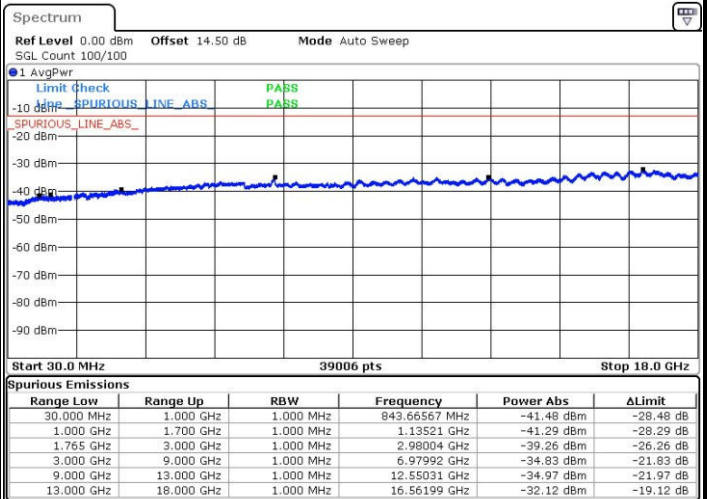

Highest Channel / 16QAM

Date: 1.NOV.2016 13:21:14

LTE Band 4 / 3MHz

Lowest Channel / QPSK

Date: 1.NOV.2016 08:04:22

Lowest Channel / 16QAM

Date: 1.NOV.2016 08:05:18

LTE Band 4 / 3MHz

Middle Channel / QPSK

Middle Channel / 16QAM

Date: 1.NOV.2016 08:06:57

Date: 1.NOV.2016 08:07:54

Highest Channel / QPSK

Highest Channel / 16QAM

Date: 1.NOV.2016 08:14:15

Date: 1.NOV.2016 08:15:11

LTE Band 4 / 5MHz

Lowest Channel / QPSK

Lowest Channel / 16QAM

Date: 1.NOV.2016 08:21:31

Date: 1.NOV.2016 08:22:28

Middle Channel / QPSK

Middle Channel / 16QAM

Date: 1.NOV.2016 08:24:07