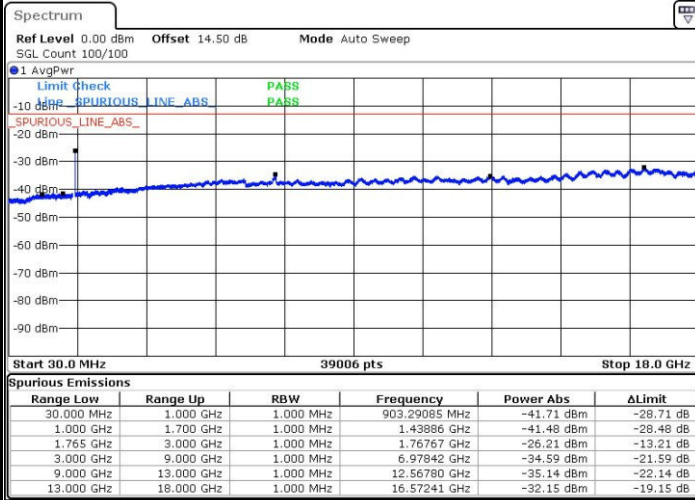

Highest Channel / QPSK

Highest Channel / 16QAM

Date: 1.NOV.2016 08:48:33

Date: 1.NOV.2016 08:49:30

LTE Band 4 / 15MHz

Lowest Channel / QPSK

Lowest Channel / 16QAM

Date: 1.NOV.2016 08:55:51

Date: 1.NOV.2016 08:56:47

Middle Channel / QPSK

Middle Channel / 16QAM

Date: 1.NOV.2016 08:58:27

Date: 1.NOV.2016 08:59:24

LTE Band 4 / 15MHz

Highest Channel / QPSK

Date: 1.NOV.2016 09:05:44

Highest Channel / 16QAM

Date: 1.NOV.2016 09:06:40

LTE Band 4 / 20MHz

Lowest Channel / QPSK

Date: 1.NOV.2016 09:13:00

Lowest Channel / 16QAM

Date: 1.NOV.2016 09:13:57

LTE Band 4 / 20MHz