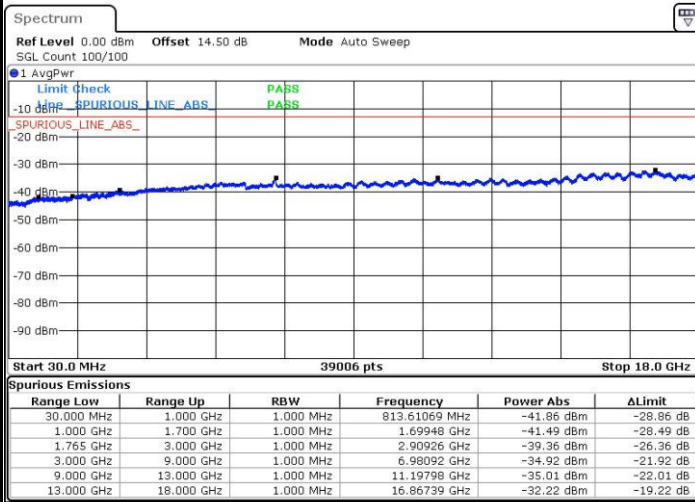

Highest Channel / QPSK

Highest Channel / 16QAM

Date: 31.OCT.2016 10:13:17

Date: 31.OCT.2016 10:14:14

LTE Band 4 / 1.4MHz

Lowest Channel / QPSK

Lowest Channel / 16QAM

Date: 1.NOV.2016 13:10:23

Date: 1.NOV.2016 13:11:19

Middle Channel / QPSK

Middle Channel / 16QAM

Date: 1.NOV.2016 13:12:59

Date: 1.NOV.2016 13:13:56

LTE Band 4 / 1.4MHz

Highest Channel / QPSK

Date: 1.NOV.2016 13:20:17

Highest Channel / 16QAM

Date: 1.NOV.2016 13:21:14

LTE Band 4 / 3MHz

Lowest Channel / QPSK

Date: 1.NOV.2016 08:04:22

Lowest Channel / 16QAM

Date: 1.NOV.2016 08:05:18

LTE Band 4 / 3MHz