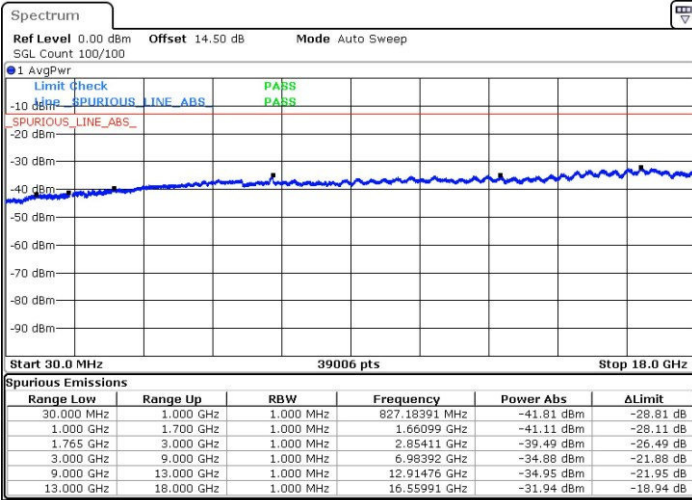

LTE Band 4 / 3MHz

Middle Channel / QPSK

Middle Channel / 16QAM

Date: 1.NOV.2016 08:06:57

Date: 1.NOV.2016 08:07:54