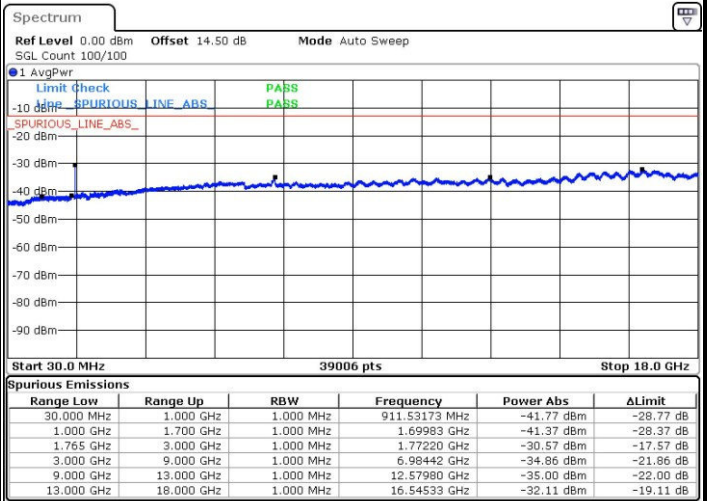

Highest Channel / 16QAM

Date: 1.NOV.2016 09:06:40

LTE Band 4 / 20MHz

Lowest Channel / QPSK

Date: 1.NOV.2016 09:13:00

Lowest Channel / 16QAM

Date: 1.NOV.2016 09:13:57

LTE Band 4 / 20MHz

Middle Channel / QPSK

Middle Channel / 16QAM

Date: 1.NOV.2016 09:15:36

Date: 1.NOV.2016 09:16:33

Highest Channel / QPSK

Highest Channel / 16QAM

Date: 1.NOV.2016 09:22:53

Date: 1.NOV.2016 09:23:50

LTE Band 7 / 5MHz

Lowest Channel / QPSK

Lowest Channel / 16QAM

Date: 1.NOV.2016 09:42:08

Date: 1.NOV.2016 09:43:02

Middle Channel / QPSK

Middle Channel / 16QAM

Date: 1.NOV.2016 09:44:39