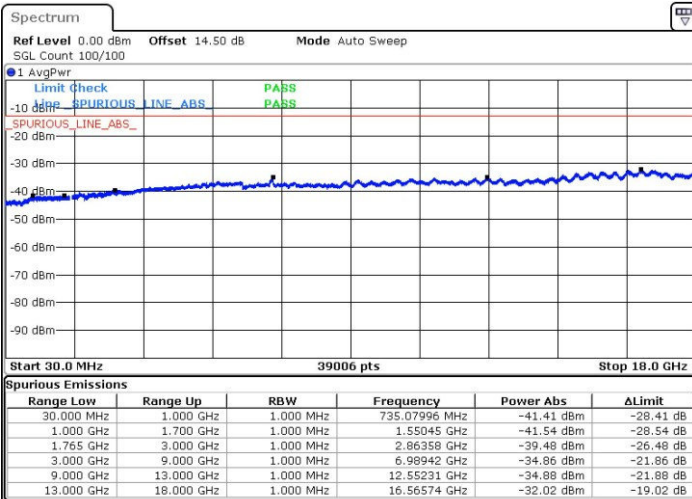

Highest Channel / 16QAM

Date: 1.NOV.2016 13:21:14

LTE Band 4 / 3MHz

Lowest Channel / QPSK

Date: 1.NOV.2016 08:04:22

Lowest Channel / 16QAM

Date: 1.NOV.2016 08:05:18

LTE Band 4 / 3MHz

Middle Channel / QPSK

Middle Channel / 16QAM

Date: 1.NOV.2016 08:06:57

Date: 1.NOV.2016 08:07:54

Highest Channel / QPSK

Highest Channel / 16QAM

Date: 1.NOV.2016 08:14:15

Date: 1.NOV.2016 08:15:11

LTE Band 4 / 5MHz

Lowest Channel / QPSK

Lowest Channel / 16QAM

Date: 1.NOV.2016 08:21:31

Date: 1.NOV.2016 08:22:28

Middle Channel / QPSK

Middle Channel / 16QAM

Date: 1.NOV.2016 08:24:07