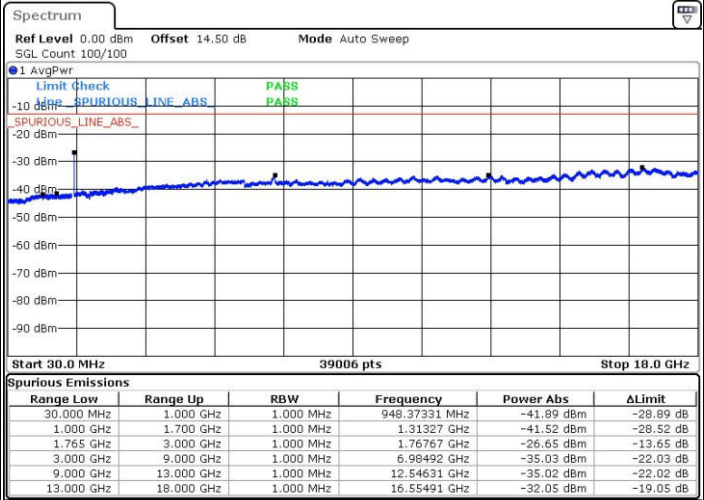

Highest Channel / QPSK

Highest Channel / 16QAM

Date: 1.NOV.2016 08:48:33

Date: 1.NOV.2016 08:49:30

LTE Band 4 / 15MHz

Lowest Channel / QPSK

Lowest Channel / 16QAM

Date: 1.NOV.2016 08:55:51

Date: 1.NOV.2016 08:56:47

Middle Channel / QPSK

Middle Channel / 16QAM

Date: 1.NOV.2016 08:58:27

Date: 1.NOV.2016 08:59:24

LTE Band 4 / 15MHz

Highest Channel / QPSK

Date: 1.NOV.2016 09:05:44

Highest Channel / 16QAM

Date: 1.NOV.2016 09:06:40

LTE Band 4 / 20MHz

Lowest Channel / QPSK

Date: 1.NOV.2016 09:13:00

Lowest Channel / 16QAM

Date: 1.NOV.2016 09:13:57

LTE Band 4 / 20MHz