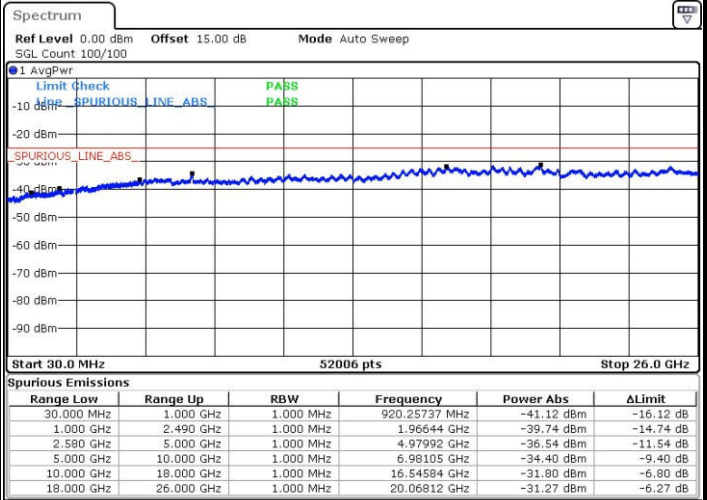

Highest Channel / 16QAM

Date: 1.NOV.2016 09:06:40

LTE Band 4 / 20MHz

Lowest Channel / QPSK

Date: 1.NOV.2016 09:13:00

Lowest Channel / 16QAM

Date: 1.NOV.2016 09:13:57

LTE Band 4 / 20MHz

Middle Channel / QPSK

Middle Channel / 16QAM

Date: 1.NOV.2016 09:15:36

Date: 1.NOV.2016 09:16:33

Highest Channel / QPSK

Highest Channel / 16QAM

Date: 1.NOV.2016 09:22:53

Date: 1.NOV.2016 09:23:50

LTE Band 7 / 5MHz

Lowest Channel / QPSK

Lowest Channel / 16QAM

Date: 1.NOV.2016 09:42:08

Date: 1.NOV.2016 09:43:02

Middle Channel / QPSK

Middle Channel / 16QAM

Date: 1.NOV.2016 09:44:39