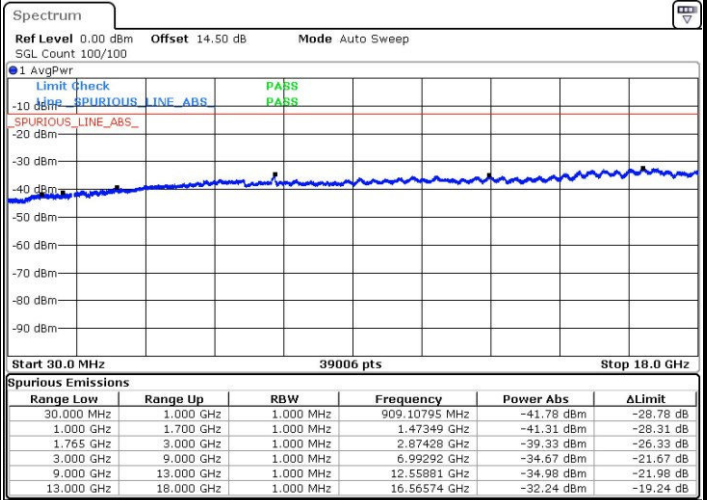

Highest Channel / 16QAM

Date: 1.NOV.2016 13:21:14

LTE Band 4 / 3MHz

Lowest Channel / QPSK

Date: 1.NOV.2016 08:04:22

Lowest Channel / 16QAM

Date: 1.NOV.2016 08:05:18

LTE Band 4 / 3MHz

Middle Channel / QPSK

Middle Channel / 16QAM

Date: 1.NOV.2016 08:06:57

Date: 1.NOV.2016 08:07:54

Highest Channel / QPSK

Highest Channel / 16QAM

Date: 1.NOV.2016 08:14:15

Date: 1.NOV.2016 08:15:11

LTE Band 4 / 5MHz

Lowest Channel / QPSK

Lowest Channel / 16QAM

Date: 1.NOV.2016 08:21:31

Date: 1.NOV.2016 08:22:28

Middle Channel / QPSK

Middle Channel / 16QAM

Date: 1.NOV.2016 08:24:07

Date: 1.NOV.2016 08:25:04

LTE Band 4 / 5MHz

Highest Channel / QPSK

Date: 1.NOV.2016 08:31:24

Highest Channel / 16QAM

Date: 1.NOV.2016 08:32:21

LTE Band 4 / 10MHz

Lowest Channel / QPSK