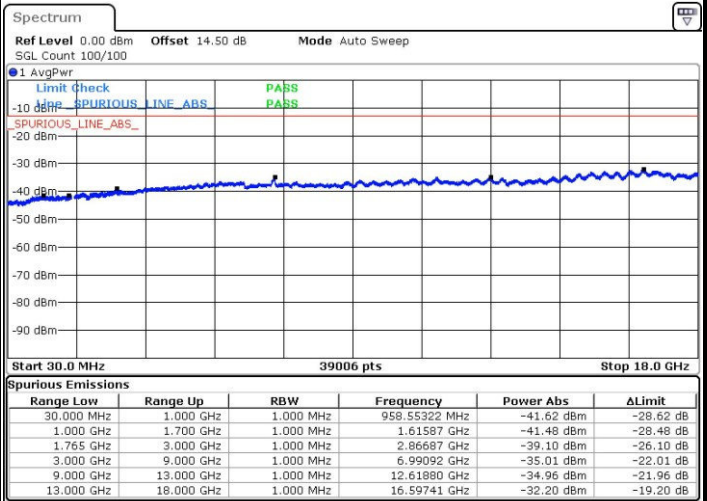

Lowest Channel / 16QAM

Date: 31.OCT.2016 09:52:51

Date: 31.OCT.2016 09:54:11

LTE Band 2 / 20MHz

Middle Channel / QPSK

Middle Channel / 16QAM

Date: 31.OCT.2016 09:55:51

Date: 31.OCT.2016 09:56:48

Highest Channel / QPSK

Highest Channel / 16QAM

Date: 31.OCT.2016 10:13:17

Date: 31.OCT.2016 10:14:14

LTE Band 4 / 1.4MHz

Lowest Channel / QPSK

Lowest Channel / 16QAM

Date: 1.NOV.2016 13:10:23

Date: 1.NOV.2016 13:11:19

Middle Channel / QPSK

Middle Channel / 16QAM

Date: 1.NOV.2016 13:12:59

Date: 1.NOV.2016 13:13:56

LTE Band 4 / 1.4MHz

Highest Channel / QPSK

Date: 1.NOV.2016 13:20:17

Highest Channel / 16QAM

Date: 1.NOV.2016 13:21:14

LTE Band 4 / 3MHz

Lowest Channel / QPSK

Date: 1.NOV.2016 08:04:22

Lowest Channel / 16QAM

Date: 1.NOV.2016 08:05:18

LTE Band 4 / 3MHz