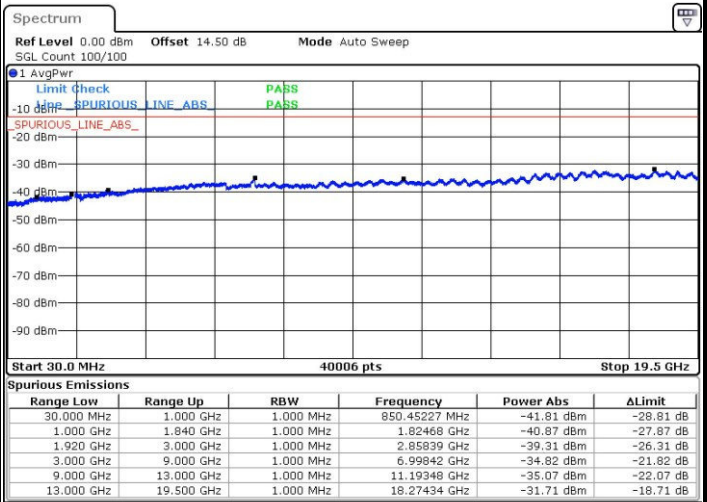

Date: 31.OCT.2016 09:32:36

LTE Band 2 / 15MHz

Highest Channel / QPSK

Highest Channel / 16QAM

Date: 31.OCT.2016 09:39:26

Date: 31.OCT.2016 09:40:23

LTE Band 2 / 20MHz

Lowest Channel / QPSK

Lowest Channel / 16QAM

Date: 31.OCT.2016 09:52:51

Date: 31.OCT.2016 09:54:11

LTE Band 2 / 20MHz

Middle Channel / QPSK

Middle Channel / 16QAM

Date: 31.OCT.2016 09:55:51

Date: 31.OCT.2016 09:56:48

Highest Channel / QPSK

Highest Channel / 16QAM

Date: 31.OCT.2016 10:13:17

Date: 31.OCT.2016 10:14:14

LTE Band 4 / 1.4MHz

Lowest Channel / QPSK

Lowest Channel / 16QAM

Date: 1.NOV.2016 13:10:23