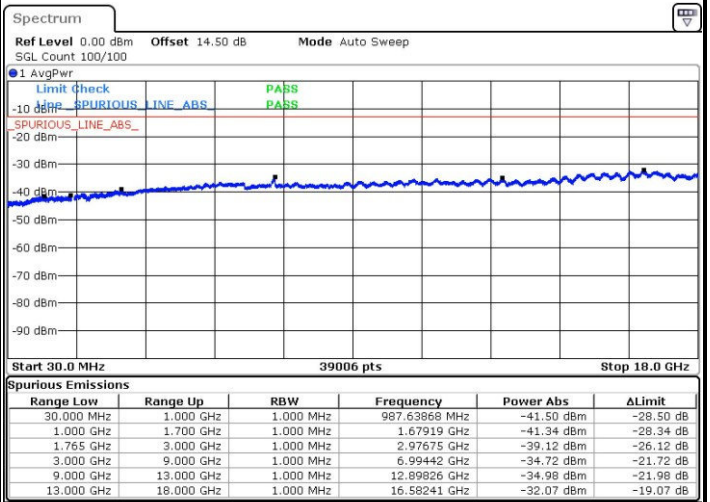

Highest Channel / 16QAM

Date: 1.NOV.2016 13:21:14

LTE Band 4 / 3MHz

Lowest Channel / QPSK

Date: 1.NOV.2016 08:04:22

Lowest Channel / 16QAM

Date: 1.NOV.2016 08:05:18

LTE Band 4 / 3MHz