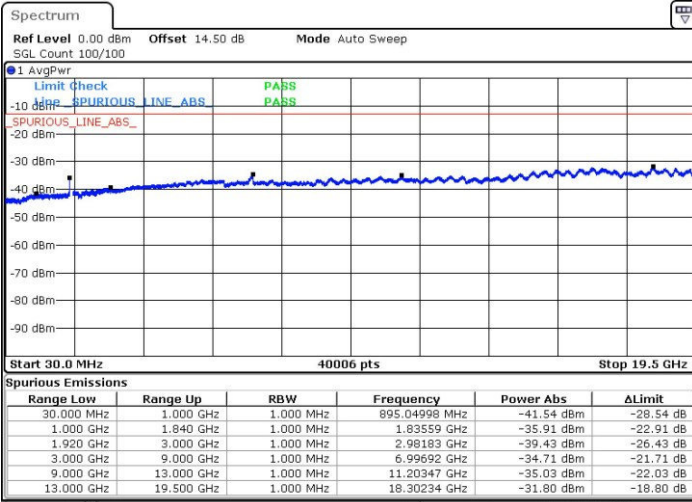

Date: 31.OCT.2016 09:32:36

LTE Band 2 / 15MHz

Highest Channel / QPSK

Highest Channel / 16QAM

Date: 31.OCT.2016 09:39:26

Date: 31.OCT.2016 09:40:23

LTE Band 2 / 20MHz

Lowest Channel / QPSK

Lowest Channel / 16QAM

Date: 31.OCT.2016 09:52:51

Date: 31.OCT.2016 09:54:11

LTE Band 2 / 20MHz

Middle Channel / QPSK

Middle Channel / 16QAM

Date: 31.OCT.2016 09:55:51

Date: 31.OCT.2016 09:56:48

Highest Channel / QPSK

Highest Channel / 16QAM

Date: 31.OCT.2016 10:13:17

Date: 31.OCT.2016 10:14:14

LTE Band 4 / 1.4MHz

Lowest Channel / QPSK

Lowest Channel / 16QAM

Date: 1.NOV.2016 13:10:23