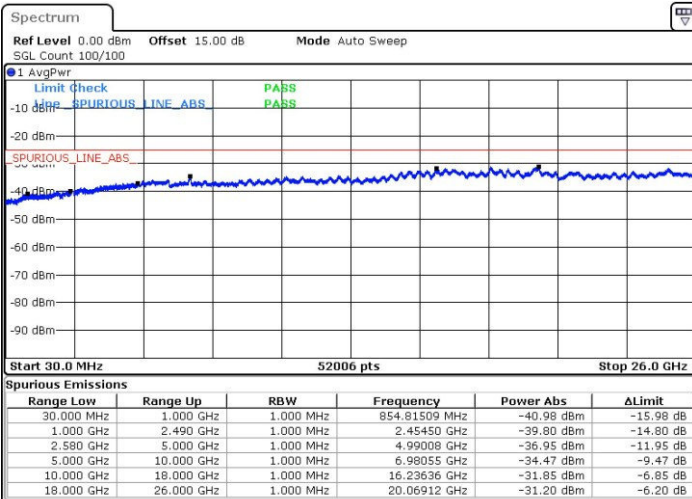

LTE Band 7 / 5MHz

Lowest Channel / QPSK

Lowest Channel / 16QAM

Date: 1.NOV.2016 09:42:08

Date: 1.NOV.2016 09:43:02

Middle Channel / QPSK

Middle Channel / 16QAM

Date: 1.NOV.2016 09:44:39