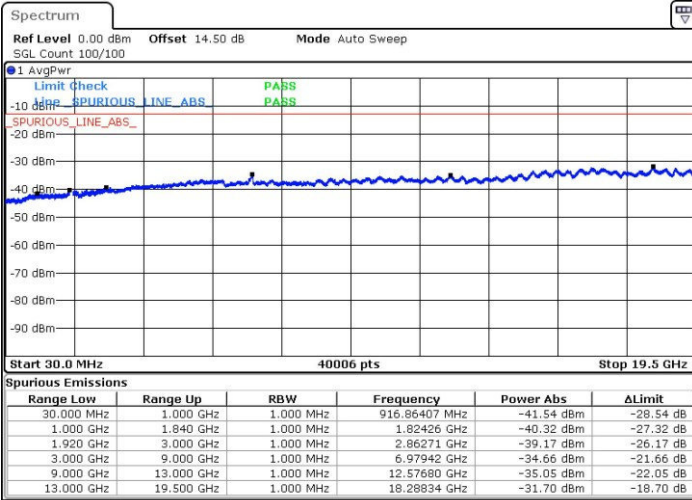

LTE Band 2 / 15MHz

Lowest Channel / QPSK

Lowest Channel / 16QAM

Date: 31.OCT.2016 09:29:01

Date: 31.OCT.2016 09:29:58

Middle Channel / QPSK

Middle Channel / 16QAM

Date: 31.OCT.2016 09:31:38

Date: 31.OCT.2016 09:32:36

LTE Band 2 / 15MHz

Highest Channel / QPSK

Highest Channel / 16QAM

Date: 31.OCT.2016 09:39:26

Date: 31.OCT.2016 09:40:23

LTE Band 2 / 20MHz

Lowest Channel / QPSK