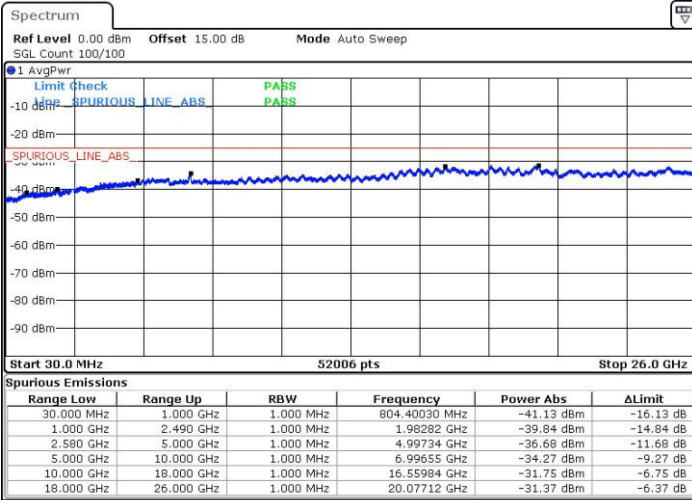

Highest Channel / 16QAM

Date: 1.NOV.2016 09:06:40

LTE Band 4 / 20MHz

Lowest Channel / QPSK

Date: 1.NOV.2016 09:13:00

Lowest Channel / 16QAM

Date: 1.NOV.2016 09:13:57

LTE Band 4 / 20MHz

Middle Channel / QPSK

Middle Channel / 16QAM

Date: 1.NOV.2016 09:15:36

Date: 1.NOV.2016 09:16:33

Highest Channel / QPSK

Highest Channel / 16QAM

Date: 1.NOV.2016 09:22:53

Date: 1.NOV.2016 09:23:50

LTE Band 7 / 5MHz

Lowest Channel / QPSK

Lowest Channel / 16QAM

Date: 1.NOV.2016 09:42:08

Date: 1.NOV.2016 09:43:02

Middle Channel / QPSK

Middle Channel / 16QAM

Date: 1.NOV.2016 09:44:39