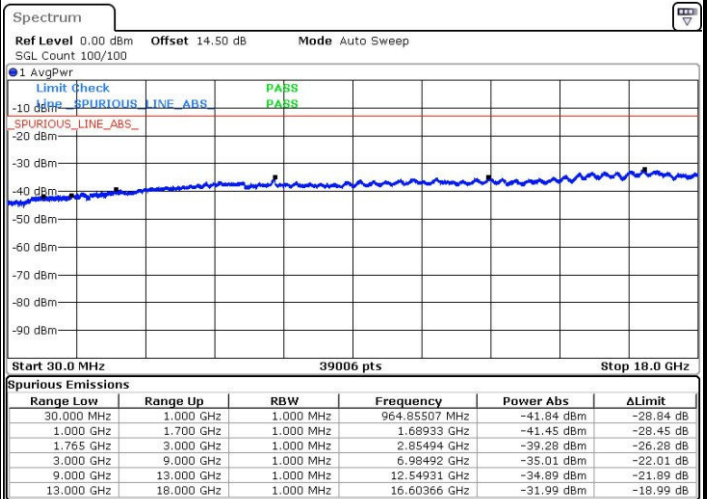

LTE Band 4 / 5MHz

Lowest Channel / QPSK

Lowest Channel / 16QAM

Date: 1.NOV.2016 08:21:31

Date: 1.NOV.2016 08:22:28

Middle Channel / QPSK

Middle Channel / 16QAM

Date: 1.NOV.2016 08:24:07

Date: 1.NOV.2016 08:25:04

LTE Band 4 / 5MHz

Highest Channel / QPSK

Date: 1.NOV.2016 08:31:24

Highest Channel / 16QAM

Date: 1.NOV.2016 08:32:21

LTE Band 4 / 10MHz

Lowest Channel / QPSK