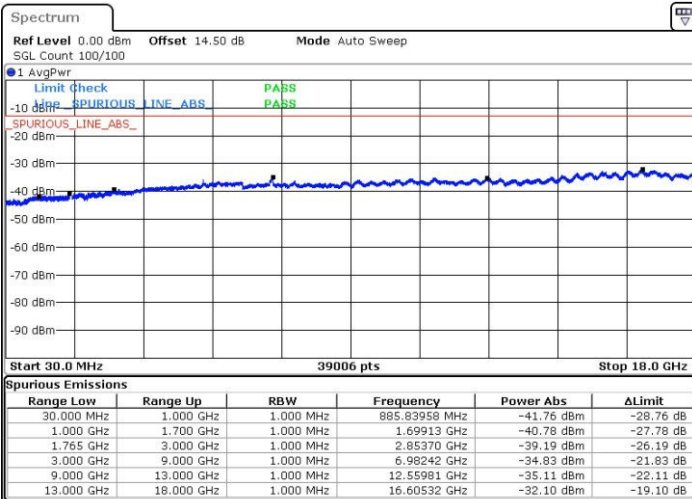

Date: 1.NOV.2016 08:38:40

Lowest Channel / 16QAM

Date: 1.NOV.2016 08:39:37

LTE Band 4 / 10MHz

Middle Channel / QPSK

Middle Channel / 16QAM

Date: 1.NOV.2016 08:41:16

Date: 1.NOV.2016 08:42:13

Highest Channel / QPSK

Highest Channel / 16QAM

Date: 1.NOV.2016 08:48:33

Date: 1.NOV.2016 08:49:30

LTE Band 4 / 15MHz

Lowest Channel / QPSK

Lowest Channel / 16QAM

Date: 1.NOV.2016 08:55:51

Date: 1.NOV.2016 08:56:47

Middle Channel / QPSK

Middle Channel / 16QAM

Date: 1.NOV.2016 08:58:27

Date: 1.NOV.2016 08:59:24

LTE Band 4 / 15MHz

Highest Channel / QPSK

Date: 1.NOV.2016 09:05:44