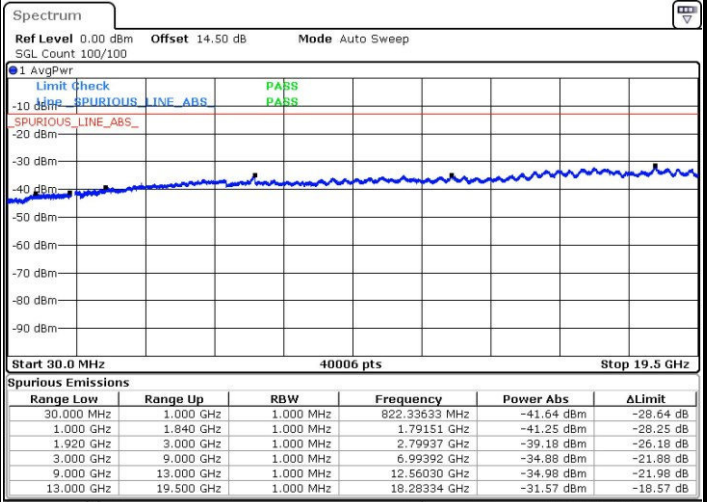

LTE Band 2 / 15MHz

Lowest Channel / QPSK

Lowest Channel / 16QAM

Date: 31.OCT.2016 09:29:01

Date: 31.OCT.2016 09:29:58

Middle Channel / QPSK

Middle Channel / 16QAM

Date: 31.OCT.2016 09:31:38

Date: 31.OCT.2016 09:32:36

LTE Band 2 / 15MHz

Highest Channel / QPSK

Highest Channel / 16QAM

Date: 31.OCT.2016 09:39:26

Date: 31.OCT.2016 09:40:23

LTE Band 2 / 20MHz

Lowest Channel / QPSK

Lowest Channel / 16QAM

Date: 31.OCT.2016 09:52:51

Date: 31.OCT.2016 09:54:11

LTE Band 2 / 20MHz

Middle Channel / QPSK

Middle Channel / 16QAM

Date: 31.OCT.2016 09:55:51

Date: 31.OCT.2016 09:56:48