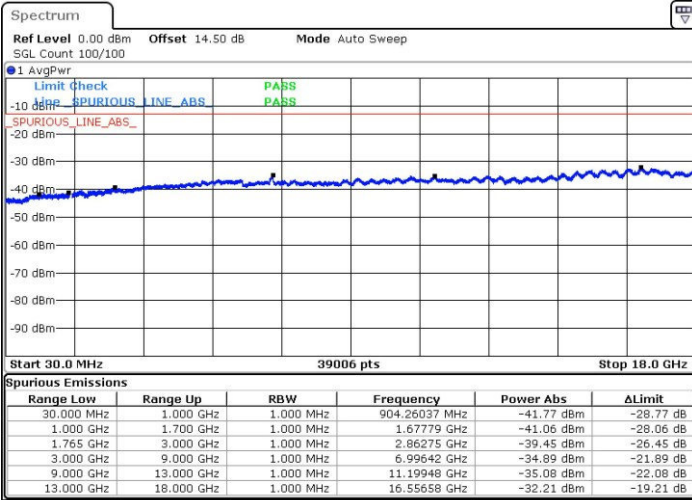

Date: 1.NOV.2016 08:38:40

Lowest Channel / 16QAM

Date: 1.NOV.2016 08:39:37

LTE Band 4 / 10MHz

Middle Channel / QPSK

Middle Channel / 16QAM

Date: 1.NOV.2016 08:41:16

Date: 1.NOV.2016 08:42:13

Highest Channel / QPSK

Highest Channel / 16QAM

Date: 1.NOV.2016 08:48:33

Date: 1.NOV.2016 08:49:30

LTE Band 4 / 15MHz

Lowest Channel / QPSK

Lowest Channel / 16QAM

Date: 1.NOV.2016 08:55:51

Date: 1.NOV.2016 08:56:47

Middle Channel / QPSK

Middle Channel / 16QAM

Date: 1.NOV.2016 08:58:27

Date: 1.NOV.2016 08:59:24

LTE Band 4 / 15MHz

Highest Channel / QPSK

Date: 1.NOV.2016 09:05:44

Highest Channel / 16QAM

Date: 1.NOV.2016 09:06:40

LTE Band 4 / 20MHz

Lowest Channel / QPSK

Date: 1.NOV.2016 09:13:00

Lowest Channel / 16QAM

Date: 1.NOV.2016 09:13:57

LTE Band 4 / 20MHz