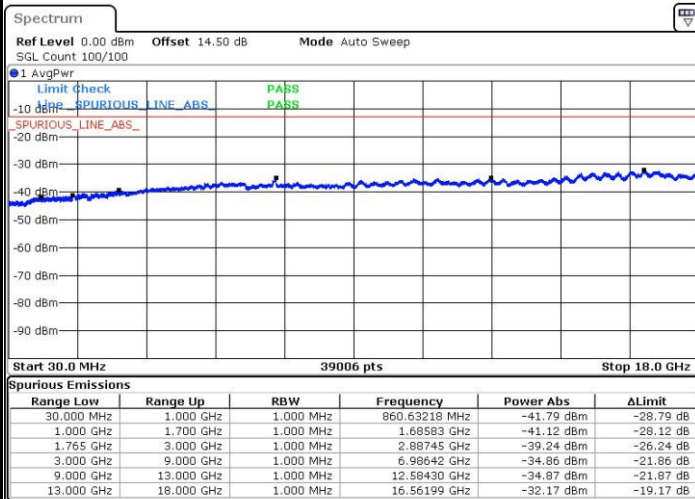

Highest Channel / QPSK

Highest Channel / 16QAM

Date: 1.NOV.2016 08:48:33

Date: 1.NOV.2016 08:49:30

LTE Band 4 / 15MHz

Lowest Channel / QPSK

Lowest Channel / 16QAM

Date: 1.NOV.2016 08:55:51

Date: 1.NOV.2016 08:56:47

Middle Channel / QPSK

Middle Channel / 16QAM

Date: 1.NOV.2016 08:58:27

Date: 1.NOV.2016 08:59:24

LTE Band 4 / 15MHz

Highest Channel / QPSK

Date: 1.NOV.2016 09:05:44

Highest Channel / 16QAM

Date: 1.NOV.2016 09:06:40

LTE Band 4 / 20MHz

Lowest Channel / QPSK

Date: 1.NOV.2016 09:13:00

Lowest Channel / 16QAM

Date: 1.NOV.2016 09:13:57

LTE Band 4 / 20MHz