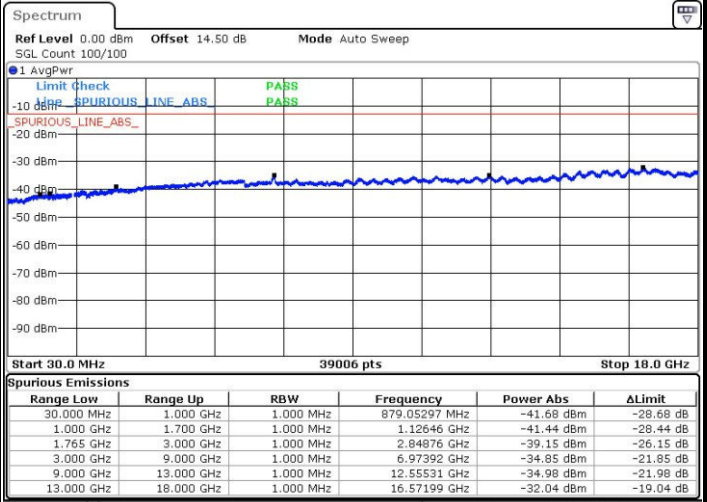

Lowest Channel / 16QAM

Date: 31.OCT.2016 09:52:51

Date: 31.OCT.2016 09:54:11

LTE Band 2 / 20MHz

Middle Channel / QPSK

Middle Channel / 16QAM

Date: 31.OCT.2016 09:55:51

Date: 31.OCT.2016 09:56:48

Highest Channel / QPSK

Highest Channel / 16QAM

Date: 31.OCT.2016 10:13:17

Date: 31.OCT.2016 10:14:14

LTE Band 4 / 1.4MHz

Lowest Channel / QPSK

Lowest Channel / 16QAM

Date: 1.NOV.2016 13:10:23

Date: 1.NOV.2016 13:11:19

Middle Channel / QPSK

Middle Channel / 16QAM

Date: 1.NOV.2016 13:12:59

Date: 1.NOV.2016 13:13:56

LTE Band 4 / 1.4MHz

Highest Channel / QPSK

Date: 1.NOV.2016 13:20:17

Highest Channel / 16QAM

Date: 1.NOV.2016 13:21:14

LTE Band 4 / 3MHz

Lowest Channel / QPSK

Date: 1.NOV.2016 08:04:22

Lowest Channel / 16QAM

Date: 1.NOV.2016 08:05:18

LTE Band 4 / 3MHz