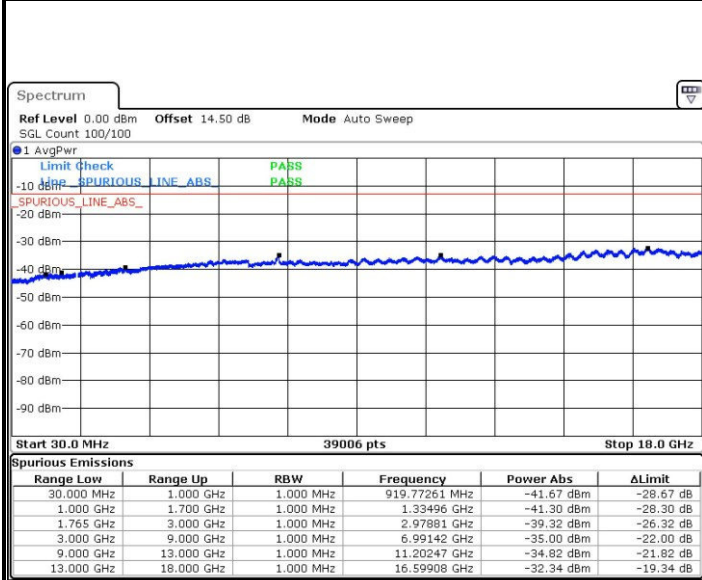

LTE Band 4 / 5MHz

Lowest Channel / QPSK

Lowest Channel / 16QAM

Date: 1.NOV.2016 08:21:31

Date: 1.NOV.2016 08:22:28

Middle Channel / QPSK

Middle Channel / 16QAM

Date: 1.NOV.2016 08:24:07

Date: 1.NOV.2016 08:25:04

LTE Band 4 / 5MHz

Highest Channel / QPSK

Date: 1.NOV.2016 08:31:24

Highest Channel / 16QAM

Date: 1.NOV.2016 08:32:21

LTE Band 4 / 10MHz

Lowest Channel / QPSK