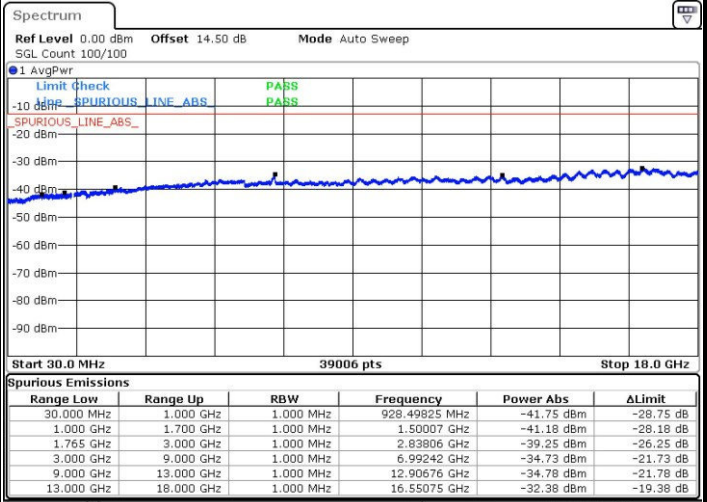

Date: 1.NOV.2016 08:56:47

Middle Channel / QPSK

Middle Channel / 16QAM

Date: 1.NOV.2016 08:58:27

Date: 1.NOV.2016 08:59:24

LTE Band 4 / 15MHz

Highest Channel / QPSK

Date: 1.NOV.2016 09:05:44

Highest Channel / 16QAM

Date: 1.NOV.2016 09:06:40

LTE Band 4 / 20MHz

Lowest Channel / QPSK

Date: 1.NOV.2016 09:13:00

Lowest Channel / 16QAM

Date: 1.NOV.2016 09:13:57

LTE Band 4 / 20MHz

Middle Channel / QPSK

Middle Channel / 16QAM

Date: 1.NOV.2016 09:15:36

Date: 1.NOV.2016 09:16:33

Highest Channel / QPSK

Highest Channel / 16QAM

Date: 1.NOV.2016 09:22:53

Date: 1.NOV.2016 09:23:50