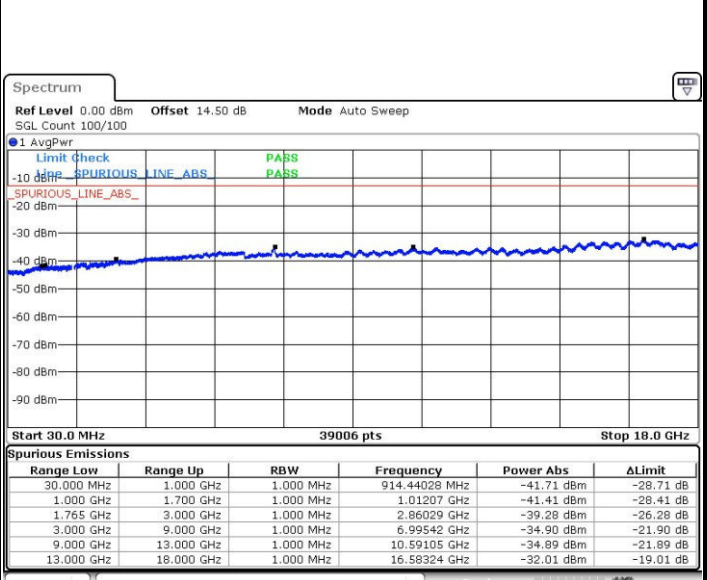

LTE Band 4 / 5MHz

Lowest Channel / QPSK

Lowest Channel / 16QAM

Date: 1.NOV.2016 08:21:31

Date: 1.NOV.2016 08:22:28

Middle Channel / QPSK

Middle Channel / 16QAM

Date: 1.NOV.2016 08:24:07

Date: 1.NOV.2016 08:25:04

LTE Band 4 / 5MHz

Highest Channel / QPSK

Date: 1.NOV.2016 08:31:24

Highest Channel / 16QAM

Date: 1.NOV.2016 08:32:21

LTE Band 4 / 10MHz

Lowest Channel / QPSK

Date: 1.NOV.2016 08:38:40

Lowest Channel / 16QAM

Date: 1.NOV.2016 08:39:37

LTE Band 4 / 10MHz

Middle Channel / QPSK

Middle Channel / 16QAM

Date: 1.NOV.2016 08:41:16

Date: 1.NOV.2016 08:42:13

Highest Channel / QPSK

Highest Channel / 16QAM

Date: 1.NOV.2016 08:48:33

Date: 1.NOV.2016 08:49:30

LTE Band 4 / 15MHz

Lowest Channel / QPSK

Lowest Channel / 16QAM

Date: 1.NOV.2016 08:55:51