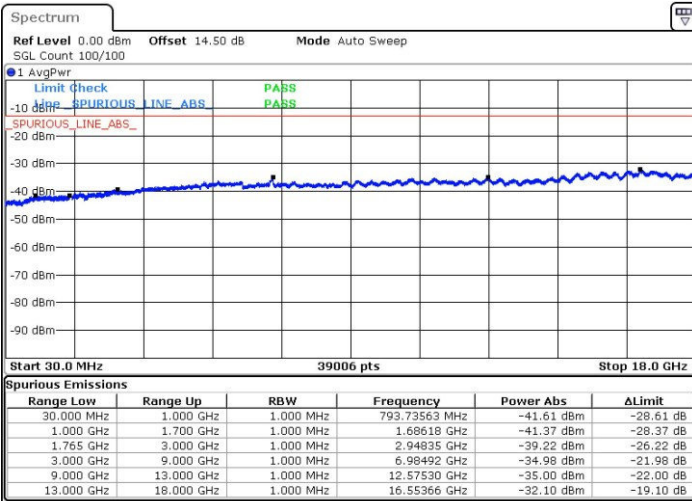

Lowest Channel / 16QAM

Date: 31.OCT.2016 09:52:51

Date: 31.OCT.2016 09:54:11

LTE Band 2 / 20MHz

Middle Channel / QPSK

Middle Channel / 16QAM

Date: 31.OCT.2016 09:55:51

Date: 31.OCT.2016 09:56:48

Highest Channel / QPSK

Highest Channel / 16QAM

Date: 31.OCT.2016 10:13:17

Date: 31.OCT.2016 10:14:14

LTE Band 4 / 1.4MHz

Lowest Channel / QPSK

Lowest Channel / 16QAM

Date: 1.NOV.2016 13:10:23

Date: 1.NOV.2016 13:11:19

Middle Channel / QPSK

Middle Channel / 16QAM

Date: 1.NOV.2016 13:12:59

Date: 1.NOV.2016 13:13:56

LTE Band 4 / 1.4MHz

Highest Channel / QPSK

Date: 1.NOV.2016 13:20:17

Highest Channel / 16QAM

Date: 1.NOV.2016 13:21:14

LTE Band 4 / 3MHz

Lowest Channel / QPSK

Date: 1.NOV.2016 08:04:22

Lowest Channel / 16QAM

Date: 1.NOV.2016 08:05:18

LTE Band 4 / 3MHz