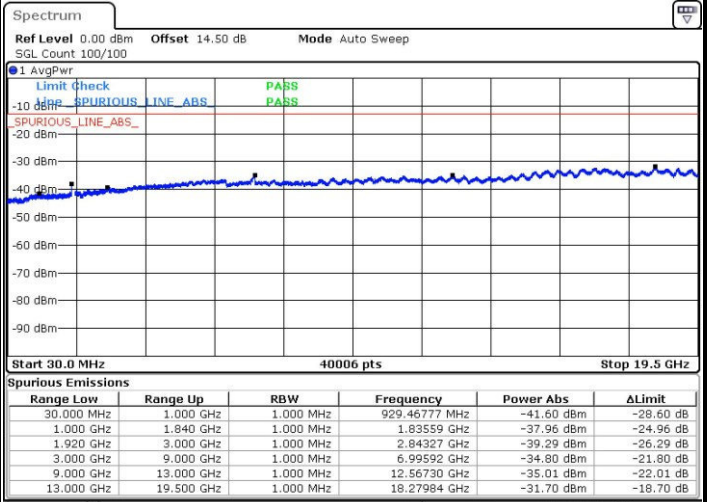

Date: 31.OCT.2016 09:32:36

LTE Band 2 / 15MHz

Highest Channel / QPSK

Highest Channel / 16QAM

Date: 31.OCT.2016 09:39:26

Date: 31.OCT.2016 09:40:23

LTE Band 2 / 20MHz

Lowest Channel / QPSK

Lowest Channel / 16QAM

Date: 31.OCT.2016 09:52:51

Date: 31.OCT.2016 09:54:11

LTE Band 2 / 20MHz

Middle Channel / QPSK

Middle Channel / 16QAM

Date: 31.OCT.2016 09:55:51

Date: 31.OCT.2016 09:56:48

Highest Channel / QPSK

Highest Channel / 16QAM

Date: 31.OCT.2016 10:13:17

Date: 31.OCT.2016 10:14:14

LTE Band 4 / 1.4MHz

Lowest Channel / QPSK

Lowest Channel / 16QAM

Date: 1.NOV.2016 13:10:23

Date: 1.NOV.2016 13:11:19

Middle Channel / QPSK

Middle Channel / 16QAM

Date: 1.NOV.2016 13:12:59

Date: 1.NOV.2016 13:13:56

LTE Band 4 / 1.4MHz

Highest Channel / QPSK

Date: 1.NOV.2016 13:20:17