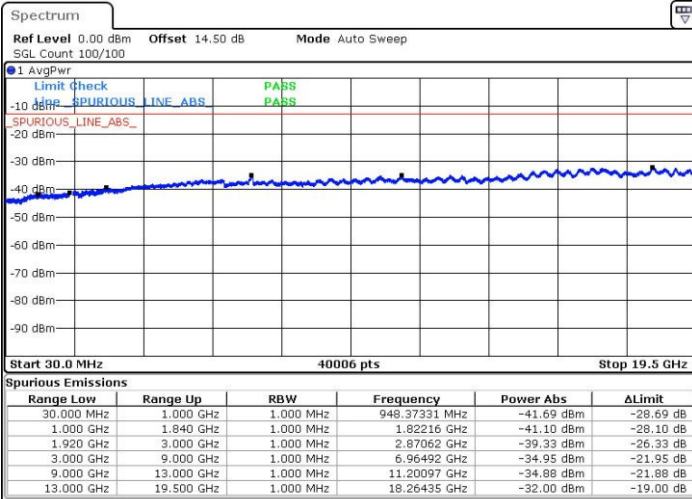

LTE Band 2 / 15MHz

Lowest Channel / QPSK

Lowest Channel / 16QAM

Date: 31.OCT.2016 09:29:01

Date: 31.OCT.2016 09:29:58

Middle Channel / QPSK

Middle Channel / 16QAM

Date: 31.OCT.2016 09:31:38

Date: 31.OCT.2016 09:32:36

LTE Band 2 / 15MHz

Highest Channel / QPSK

Highest Channel / 16QAM

Date: 31.OCT.2016 09:39:26

Date: 31.OCT.2016 09:40:23

LTE Band 2 / 20MHz

Lowest Channel / QPSK