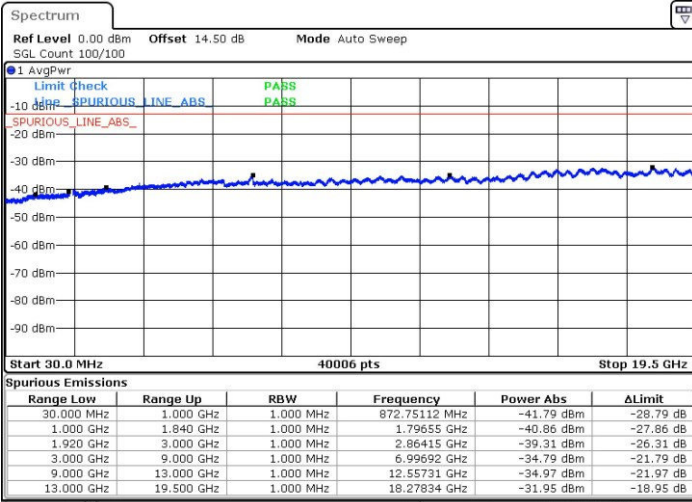

LTE Band 2 / 15MHz

Lowest Channel / QPSK

Lowest Channel / 16QAM

Date: 31.OCT.2016 09:29:01

Date: 31.OCT.2016 09:29:58

Middle Channel / QPSK

Middle Channel / 16QAM

Date: 31.OCT.2016 09:31:38

Date: 31.OCT.2016 09:32:36

LTE Band 2 / 15MHz

Highest Channel / QPSK

Highest Channel / 16QAM

Date: 31.OCT.2016 09:39:26

Date: 31.OCT.2016 09:40:23

LTE Band 2 / 20MHz

Lowest Channel / QPSK