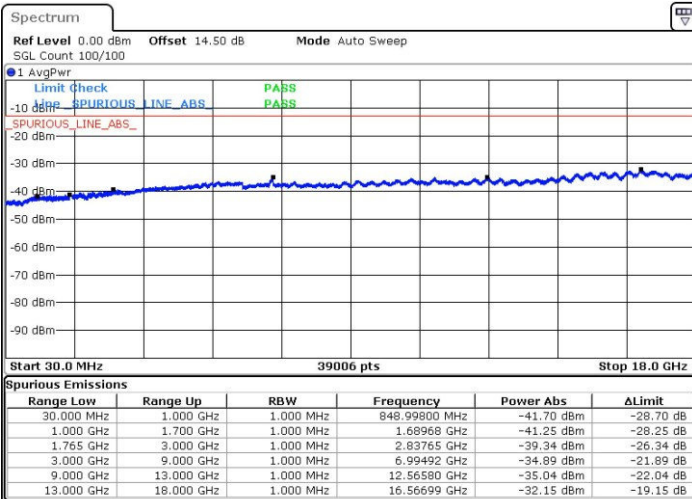

Date: 1.NOV.2016 08:25:04

LTE Band 4 / 5MHz

Highest Channel / QPSK

Date: 1.NOV.2016 08:31:24

Highest Channel / 16QAM

Date: 1.NOV.2016 08:32:21

LTE Band 4 / 10MHz

Lowest Channel / QPSK

Date: 1.NOV.2016 08:38:40

Lowest Channel / 16QAM

Date: 1.NOV.2016 08:39:37

LTE Band 4 / 10MHz

Middle Channel / QPSK

Middle Channel / 16QAM

Date: 1.NOV.2016 08:41:16

Date: 1.NOV.2016 08:42:13

Highest Channel / QPSK

Highest Channel / 16QAM

Date: 1.NOV.2016 08:48:33

Date: 1.NOV.2016 08:49:30

LTE Band 4 / 15MHz

Lowest Channel / QPSK

Lowest Channel / 16QAM

Date: 1.NOV.2016 08:55:51