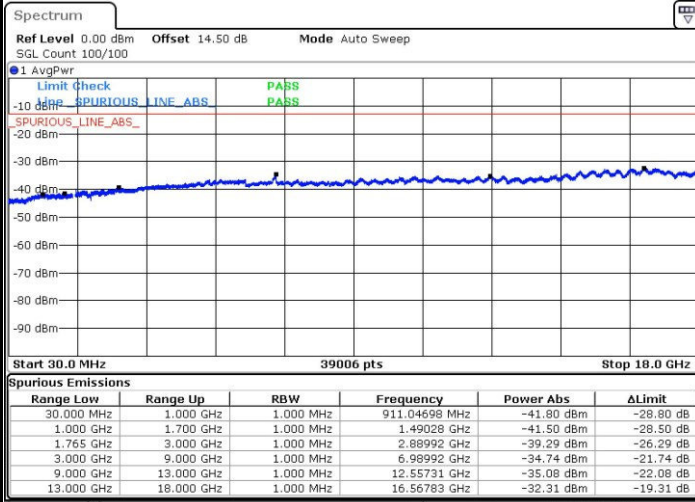

Highest Channel / QPSK

Highest Channel / 16QAM

Date: 31.OCT.2016 10:13:17

Date: 31.OCT.2016 10:14:14

LTE Band 4 / 1.4MHz

Lowest Channel / QPSK

Lowest Channel / 16QAM

Date: 1.NOV.2016 13:10:23

Date: 1.NOV.2016 13:11:19

Middle Channel / QPSK

Middle Channel / 16QAM

Date: 1.NOV.2016 13:12:59

Date: 1.NOV.2016 13:13:56

LTE Band 4 / 1.4MHz

Highest Channel / QPSK

Date: 1.NOV.2016 13:20:17

Highest Channel / 16QAM

Date: 1.NOV.2016 13:21:14

LTE Band 4 / 3MHz

Lowest Channel / QPSK

Date: 1.NOV.2016 08:04:22

Lowest Channel / 16QAM

Date: 1.NOV.2016 08:05:18

LTE Band 4 / 3MHz