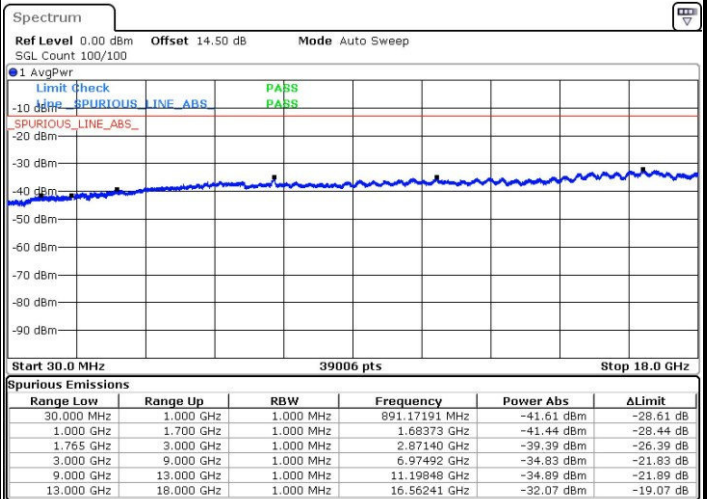

Date: 1.NOV.2016 08:25:04

LTE Band 4 / 5MHz

Highest Channel / QPSK

Date: 1.NOV.2016 08:31:24

Highest Channel / 16QAM

Date: 1.NOV.2016 08:32:21

LTE Band 4 / 10MHz

Lowest Channel / QPSK

Date: 1.NOV.2016 08:38:40

Lowest Channel / 16QAM

Date: 1.NOV.2016 08:39:37

LTE Band 4 / 10MHz

Middle Channel / QPSK

Middle Channel / 16QAM

Date: 1.NOV.2016 08:41:16

Date: 1.NOV.2016 08:42:13

Highest Channel / QPSK

Highest Channel / 16QAM

Date: 1.NOV.2016 08:48:33

Date: 1.NOV.2016 08:49:30

LTE Band 4 / 15MHz

Lowest Channel / QPSK

Lowest Channel / 16QAM

Date: 1.NOV.2016 08:55:51