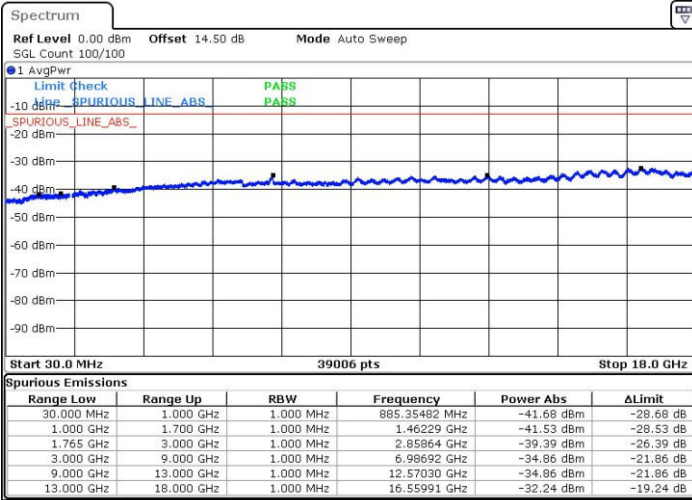

Highest Channel / 16QAM

Date: 1.NOV.2016 13:21:14

LTE Band 4 / 3MHz

Lowest Channel / QPSK

Date: 1.NOV.2016 08:04:22

Lowest Channel / 16QAM

Date: 1.NOV.2016 08:05:18

LTE Band 4 / 3MHz

Middle Channel / QPSK

Middle Channel / 16QAM

Date: 1.NOV.2016 08:06:57

Date: 1.NOV.2016 08:07:54

Highest Channel / QPSK

Highest Channel / 16QAM

Date: 1.NOV.2016 08:14:15

Date: 1.NOV.2016 08:15:11

LTE Band 4 / 5MHz

Lowest Channel / QPSK

Lowest Channel / 16QAM

Date: 1.NOV.2016 08:21:31

Date: 1.NOV.2016 08:22:28

Middle Channel / QPSK

Middle Channel / 16QAM

Date: 1.NOV.2016 08:24:07