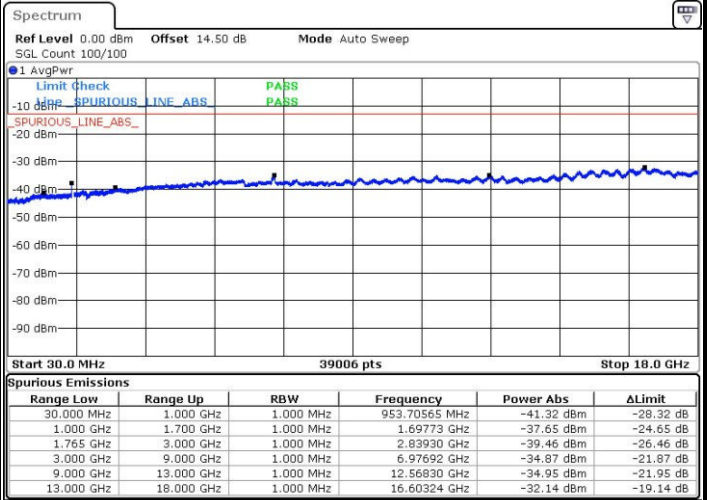

Date: 1.NOV.2016 08:38:40

Lowest Channel / 16QAM

Date: 1.NOV.2016 08:39:37

LTE Band 4 / 10MHz

Middle Channel / QPSK

Middle Channel / 16QAM

Date: 1.NOV.2016 08:41:16

Date: 1.NOV.2016 08:42:13

Highest Channel / QPSK

Highest Channel / 16QAM

Date: 1.NOV.2016 08:48:33

Date: 1.NOV.2016 08:49:30

LTE Band 4 / 15MHz

Lowest Channel / QPSK

Lowest Channel / 16QAM

Date: 1.NOV.2016 08:55:51

Date: 1.NOV.2016 08:56:47

Middle Channel / QPSK

Middle Channel / 16QAM

Date: 1.NOV.2016 08:58:27

Date: 1.NOV.2016 08:59:24

LTE Band 4 / 15MHz

Highest Channel / QPSK

Date: 1.NOV.2016 09:05:44

Highest Channel / 16QAM

Date: 1.NOV.2016 09:06:40

LTE Band 4 / 20MHz

Lowest Channel / QPSK

Date: 1.NOV.2016 09:13:00

Lowest Channel / 16QAM

Date: 1.NOV.2016 09:13:57

LTE Band 4 / 20MHz