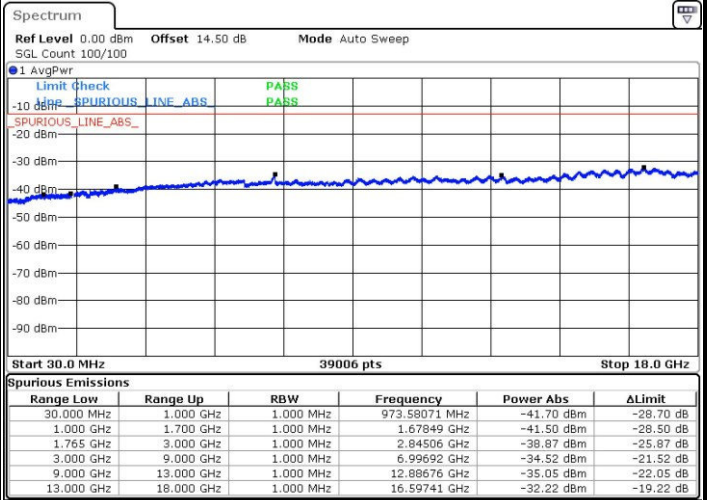

LTE Band 4 / 3MHz

Middle Channel / QPSK

Middle Channel / 16QAM

Date: 1.NOV.2016 08:06:57

Date: 1.NOV.2016 08:07:54