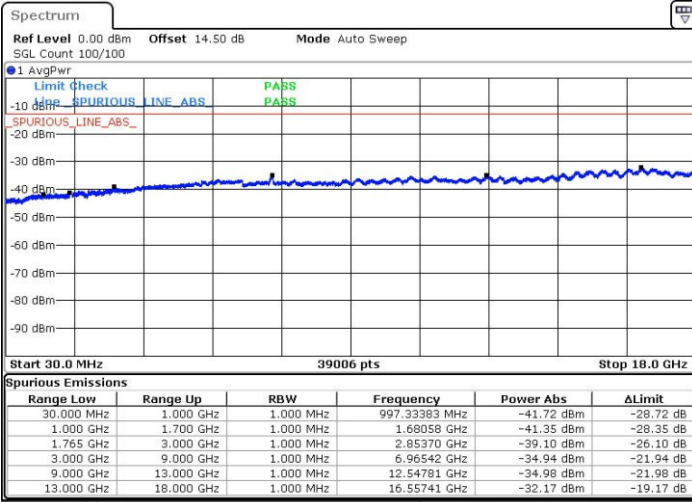

Lowest Channel / 16QAM

Date: 31.OCT.2016 09:52:51

Date: 31.OCT.2016 09:54:11

LTE Band 2 / 20MHz

Middle Channel / QPSK

Middle Channel / 16QAM

Date: 31.OCT.2016 09:55:51

Date: 31.OCT.2016 09:56:48

Highest Channel / QPSK

Highest Channel / 16QAM

Date: 31.OCT.2016 10:13:17

Date: 31.OCT.2016 10:14:14

LTE Band 4 / 1.4MHz

Lowest Channel / QPSK

Lowest Channel / 16QAM

Date: 1.NOV.2016 13:10:23

Date: 1.NOV.2016 13:11:19

Middle Channel / QPSK

Middle Channel / 16QAM

Date: 1.NOV.2016 13:12:59

Date: 1.NOV.2016 13:13:56

LTE Band 4 / 1.4MHz

Highest Channel / QPSK

Date: 1.NOV.2016 13:20:17

Highest Channel / 16QAM

Date: 1.NOV.2016 13:21:14

LTE Band 4 / 3MHz

Lowest Channel / QPSK

Date: 1.NOV.2016 08:04:22

Lowest Channel / 16QAM

Date: 1.NOV.2016 08:05:18

LTE Band 4 / 3MHz