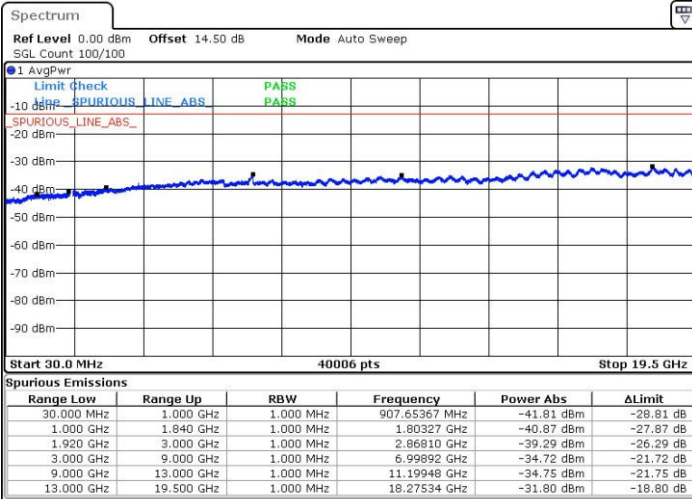

Date: 31.OCT.2016 09:32:36

LTE Band 2 / 15MHz

Highest Channel / QPSK

Highest Channel / 16QAM

Date: 31.OCT.2016 09:39:26

Date: 31.OCT.2016 09:40:23

LTE Band 2 / 20MHz

Lowest Channel / QPSK

Lowest Channel / 16QAM

Date: 31.OCT.2016 09:52:51

Date: 31.OCT.2016 09:54:11

LTE Band 2 / 20MHz

Middle Channel / QPSK

Middle Channel / 16QAM

Date: 31.OCT.2016 09:55:51

Date: 31.OCT.2016 09:56:48

Highest Channel / QPSK

Highest Channel / 16QAM

Date: 31.OCT.2016 10:13:17

Date: 31.OCT.2016 10:14:14

LTE Band 4 / 1.4MHz

Lowest Channel / QPSK

Lowest Channel / 16QAM

Date: 1.NOV.2016 13:10:23

Date: 1.NOV.2016 13:11:19

Middle Channel / QPSK

Middle Channel / 16QAM

Date: 1.NOV.2016 13:12:59

Date: 1.NOV.2016 13:13:56

LTE Band 4 / 1.4MHz

Highest Channel / QPSK

Date: 1.NOV.2016 13:20:17