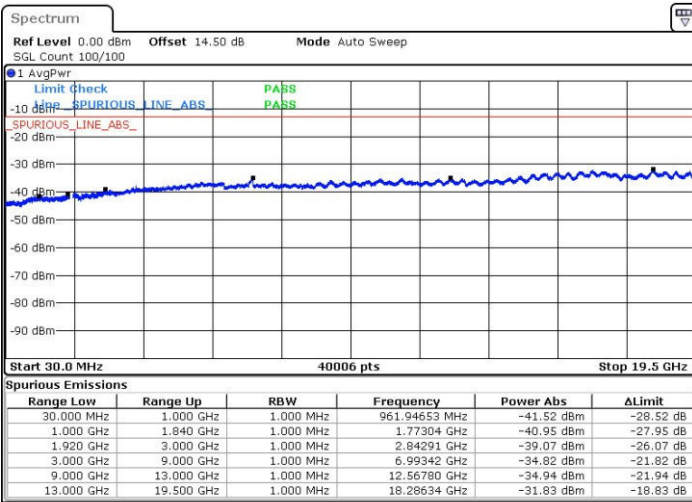

Date: 31.OCT.2016 09:32:36

LTE Band 2 / 15MHz

Highest Channel / QPSK

Highest Channel / 16QAM

Date: 31.OCT.2016 09:39:26

Date: 31.OCT.2016 09:40:23

LTE Band 2 / 20MHz

Lowest Channel / QPSK

Lowest Channel / 16QAM

Date: 31.OCT.2016 09:52:51

Date: 31.OCT.2016 09:54:11

LTE Band 2 / 20MHz

Middle Channel / QPSK

Middle Channel / 16QAM

Date: 31.OCT.2016 09:55:51

Date: 31.OCT.2016 09:56:48

Highest Channel / QPSK

Highest Channel / 16QAM

Date: 31.OCT.2016 10:13:17

Date: 31.OCT.2016 10:14:14

LTE Band 4 / 1.4MHz

Lowest Channel / QPSK

Lowest Channel / 16QAM

Date: 1.NOV.2016 13:10:23