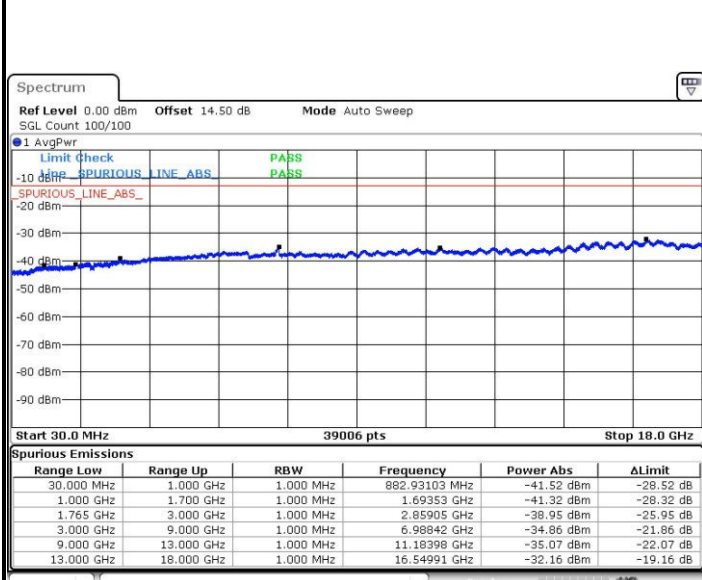

LTE Band 4 / 5MHz

Lowest Channel / QPSK

Lowest Channel / 16QAM

Date: 1.NOV.2016 08:21:31

Date: 1.NOV.2016 08:22:28

Middle Channel / QPSK

Middle Channel / 16QAM

Date: 1.NOV.2016 08:24:07

Date: 1.NOV.2016 08:25:04

LTE Band 4 / 5MHz

Highest Channel / QPSK

Date: 1.NOV.2016 08:31:24

Highest Channel / 16QAM

Date: 1.NOV.2016 08:32:21

LTE Band 4 / 10MHz

Lowest Channel / QPSK

Date: 1.NOV.2016 08:38:40

Lowest Channel / 16QAM

Date: 1.NOV.2016 08:39:37

LTE Band 4 / 10MHz

Middle Channel / QPSK

Middle Channel / 16QAM

Date: 1.NOV.2016 08:41:16

Date: 1.NOV.2016 08:42:13

Highest Channel / QPSK

Highest Channel / 16QAM

Date: 1.NOV.2016 08:48:33

Date: 1.NOV.2016 08:49:30

LTE Band 4 / 15MHz

Lowest Channel / QPSK

Lowest Channel / 16QAM

Date: 1.NOV.2016 08:55:51