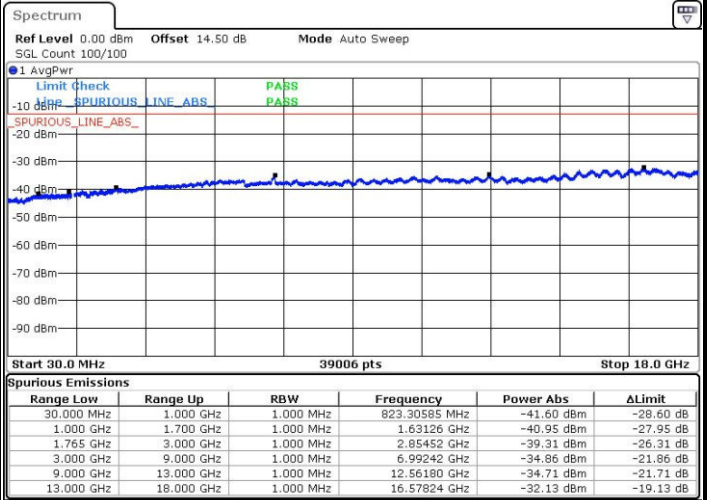

Date: 1.NOV.2016 08:25:04

LTE Band 4 / 5MHz

Highest Channel / QPSK

Date: 1.NOV.2016 08:31:24

Highest Channel / 16QAM

Date: 1.NOV.2016 08:32:21

LTE Band 4 / 10MHz

Lowest Channel / QPSK

Date: 1.NOV.2016 08:38:40

Lowest Channel / 16QAM

Date: 1.NOV.2016 08:39:37

LTE Band 4 / 10MHz

Middle Channel / QPSK

Middle Channel / 16QAM

Date: 1.NOV.2016 08:41:16

Date: 1.NOV.2016 08:42:13

Highest Channel / QPSK

Highest Channel / 16QAM

Date: 1.NOV.2016 08:48:33

Date: 1.NOV.2016 08:49:30

LTE Band 4 / 15MHz

Lowest Channel / QPSK

Lowest Channel / 16QAM

Date: 1.NOV.2016 08:55:51