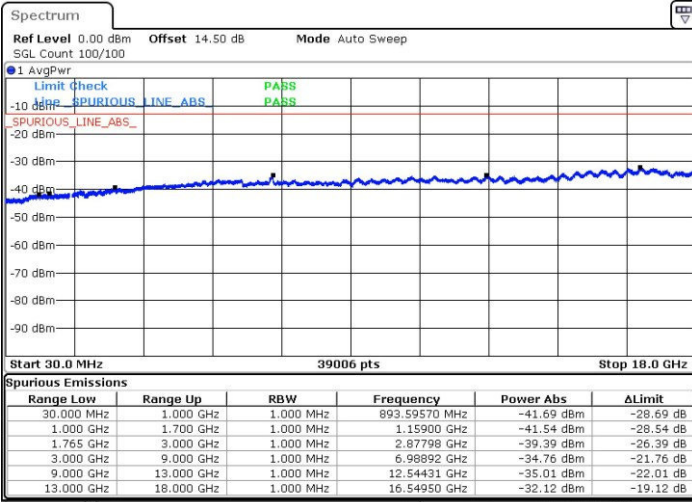

Date: 1.NOV.2016 08:56:47

Middle Channel / QPSK

Middle Channel / 16QAM

Date: 1.NOV.2016 08:58:27

Date: 1.NOV.2016 08:59:24

LTE Band 4 / 15MHz

Highest Channel / QPSK

Date: 1.NOV.2016 09:05:44

Highest Channel / 16QAM

Date: 1.NOV.2016 09:06:40

LTE Band 4 / 20MHz

Lowest Channel / QPSK

Date: 1.NOV.2016 09:13:00

Lowest Channel / 16QAM

Date: 1.NOV.2016 09:13:57

LTE Band 4 / 20MHz

Middle Channel / QPSK

Middle Channel / 16QAM

Date: 1.NOV.2016 09:15:36

Date: 1.NOV.2016 09:16:33

Highest Channel / QPSK

Highest Channel / 16QAM

Date: 1.NOV.2016 09:22:53

Date: 1.NOV.2016 09:23:50