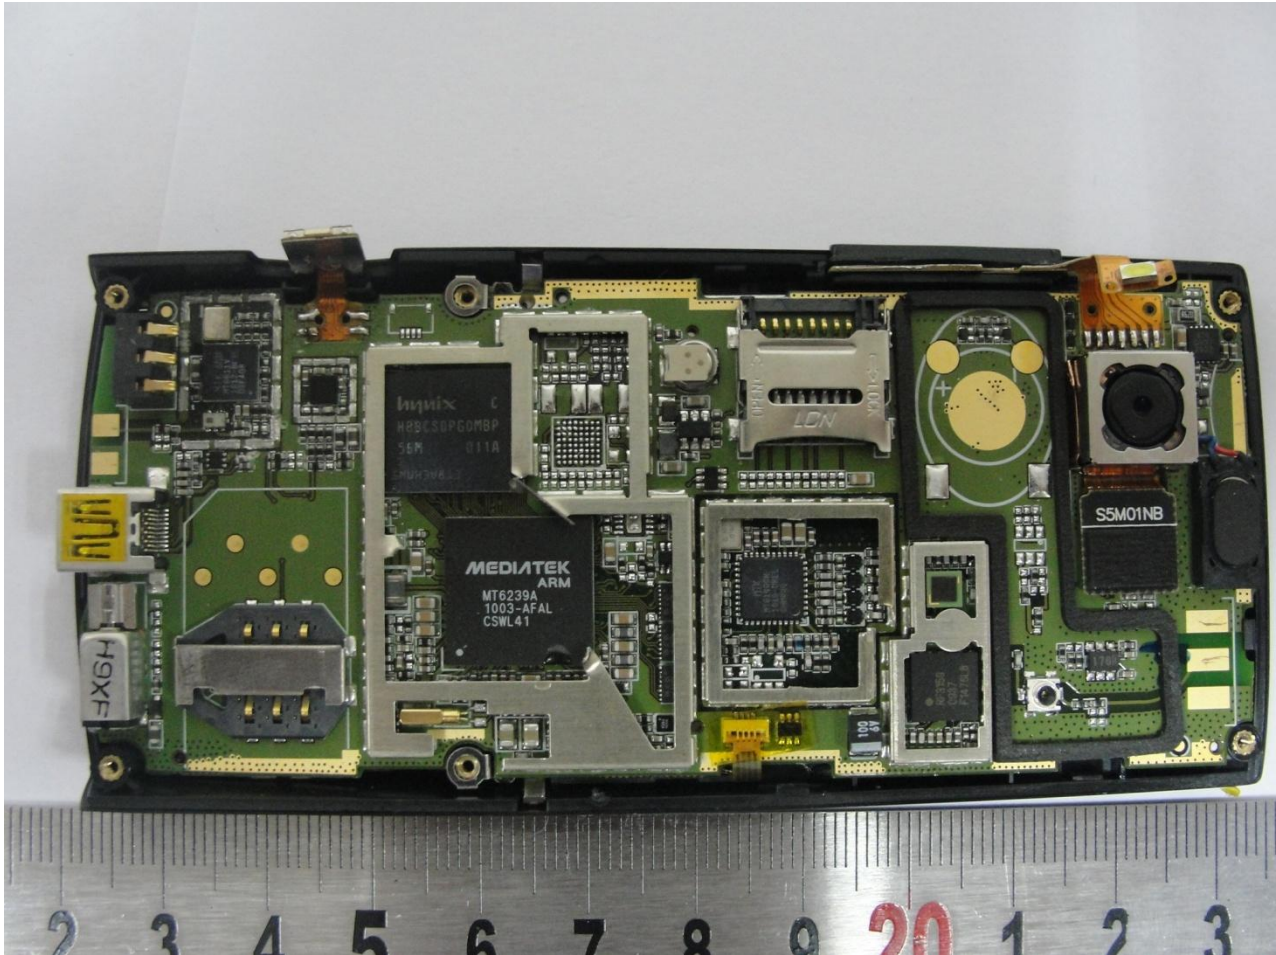

3. Internal Photograph of EUT

Brand Name: Philips / Model Name: X603

Brand Name: Philips / Model Name: X603

Brand Name: Philips / Model Name: X603

Brand Name: Philips / Model Name: X603

Brand Name: Philips / Model Name: X603

Brand Name: Philips / Model Name: X603

Bluetooth Antenna
(TX/RX)

Brand Name: Philips / Model Name: X603

Bluetooth Antenna
(TX/RX)

Brand Name: Philips / Model Name: X603

**WWAN Antenna
(TX/RX)**