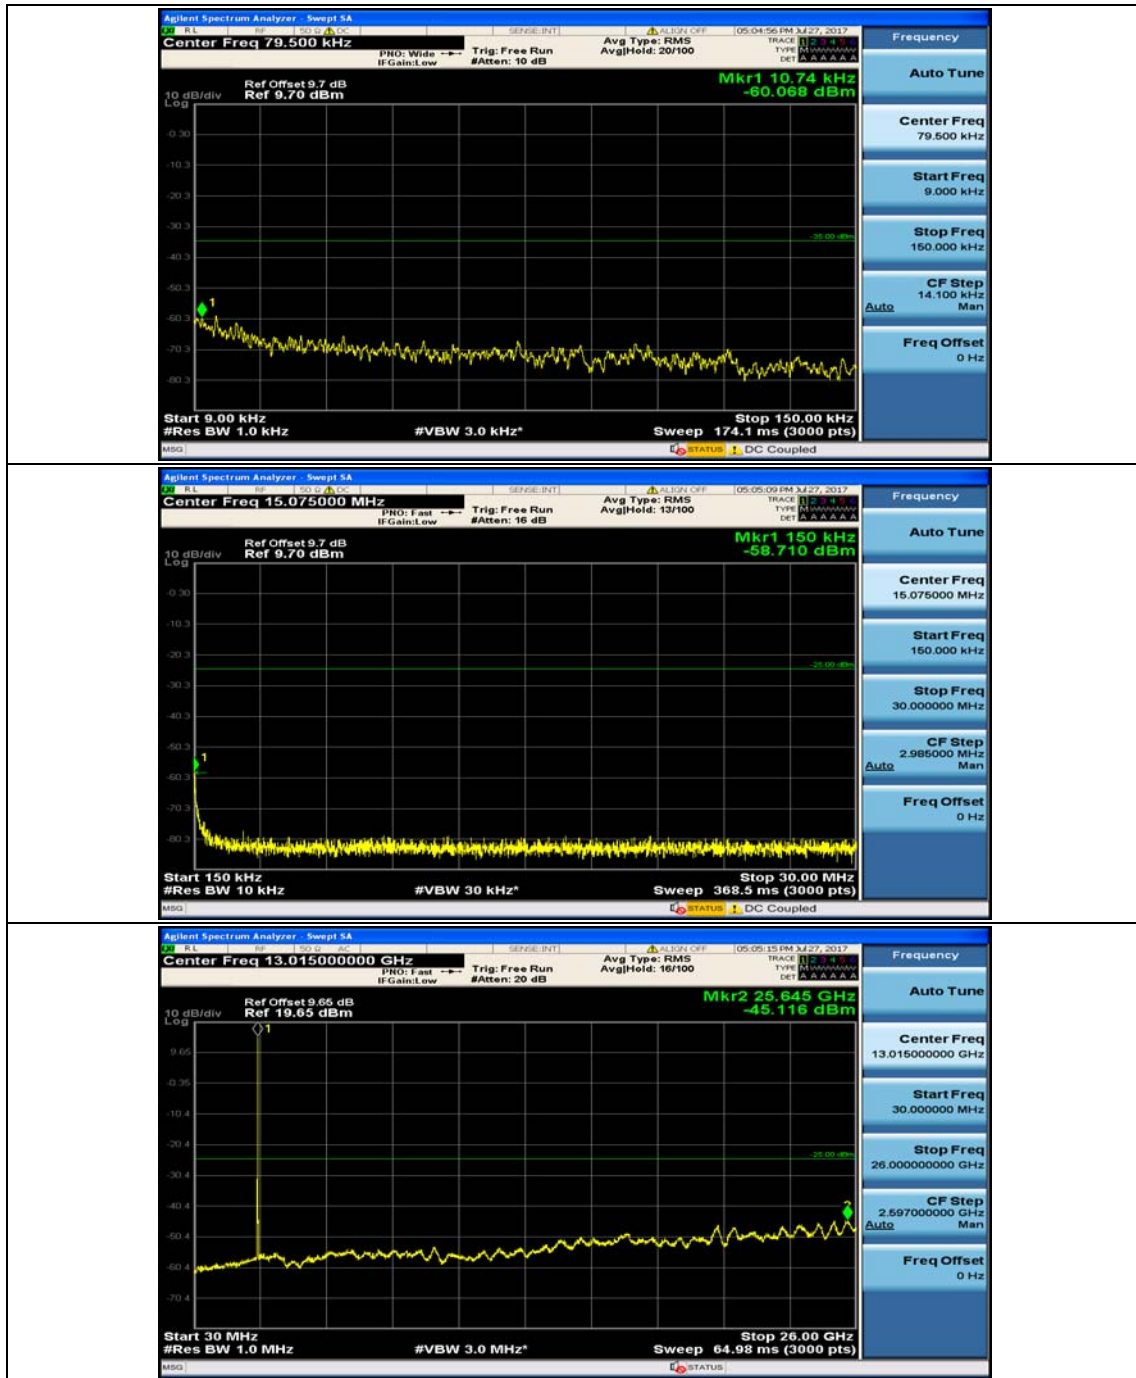

Channel Bandwidth: 10 MHz

Channel Bandwidth: 10 MHz_MCH_QPSK_1RB#0

Channel Bandwidth: 10 MHz_MCH_QPSK_1RB#24

Channel Bandwidth: 10 MHz_HCH_QPSK_1RB#0

Channel Bandwidth: 10 MHz_HCH_QPSK_1RB#24

Channel Bandwidth: 10 MHz_LCH_16QAM_1RB#0

Channel Bandwidth: 10 MHz_LCH_16QAM_1RB#24

Channel Bandwidth: 10 MHz_MCH_16QAM_1RB#0

Channel Bandwidth: 10 MHz_MCH_16QAM_1RB#24

Channel Bandwidth: 10 MHz_HCH_16QAM_1RB#0

Channel Bandwidth: 10 MHz_HCH_16QAM_1RB#24

Channel Bandwidth: 15 MHz

(Channel Bandwidth:15 MHz)_MCH_QPSK_1RB#0

(Channel Bandwidth:15 MHz)_MCH_QPSK_1RB#37

(Channel Bandwidth:15 MHz)_HCH_QPSK_1RB#0

(Channel Bandwidth:15 MHz)_HCH_QPSK_1RB#37

(Channel Bandwidth:15 MHz)_LCH_16QAM_1RB#0