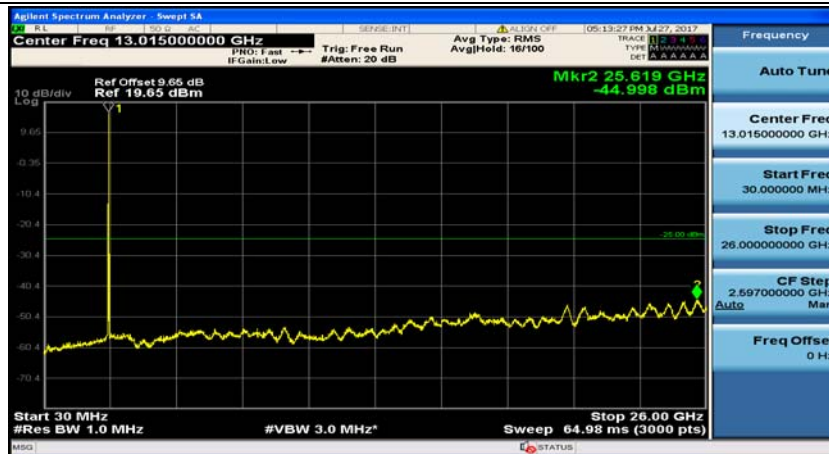

Channel Bandwidth: 15 MHz

(Channel Bandwidth:15 MHz)_MCH_QPSK_1RB#0

(Channel Bandwidth:15 MHz)_MCH_QPSK_1RB#37

(Channel Bandwidth:15 MHz)_HCH_QPSK_1RB#0

(Channel Bandwidth:15 MHz)_HCH_QPSK_1RB#37

(Channel Bandwidth:15 MHz)_LCH_16QAM_1RB#0

Channel Bandwidth: 20 MHz