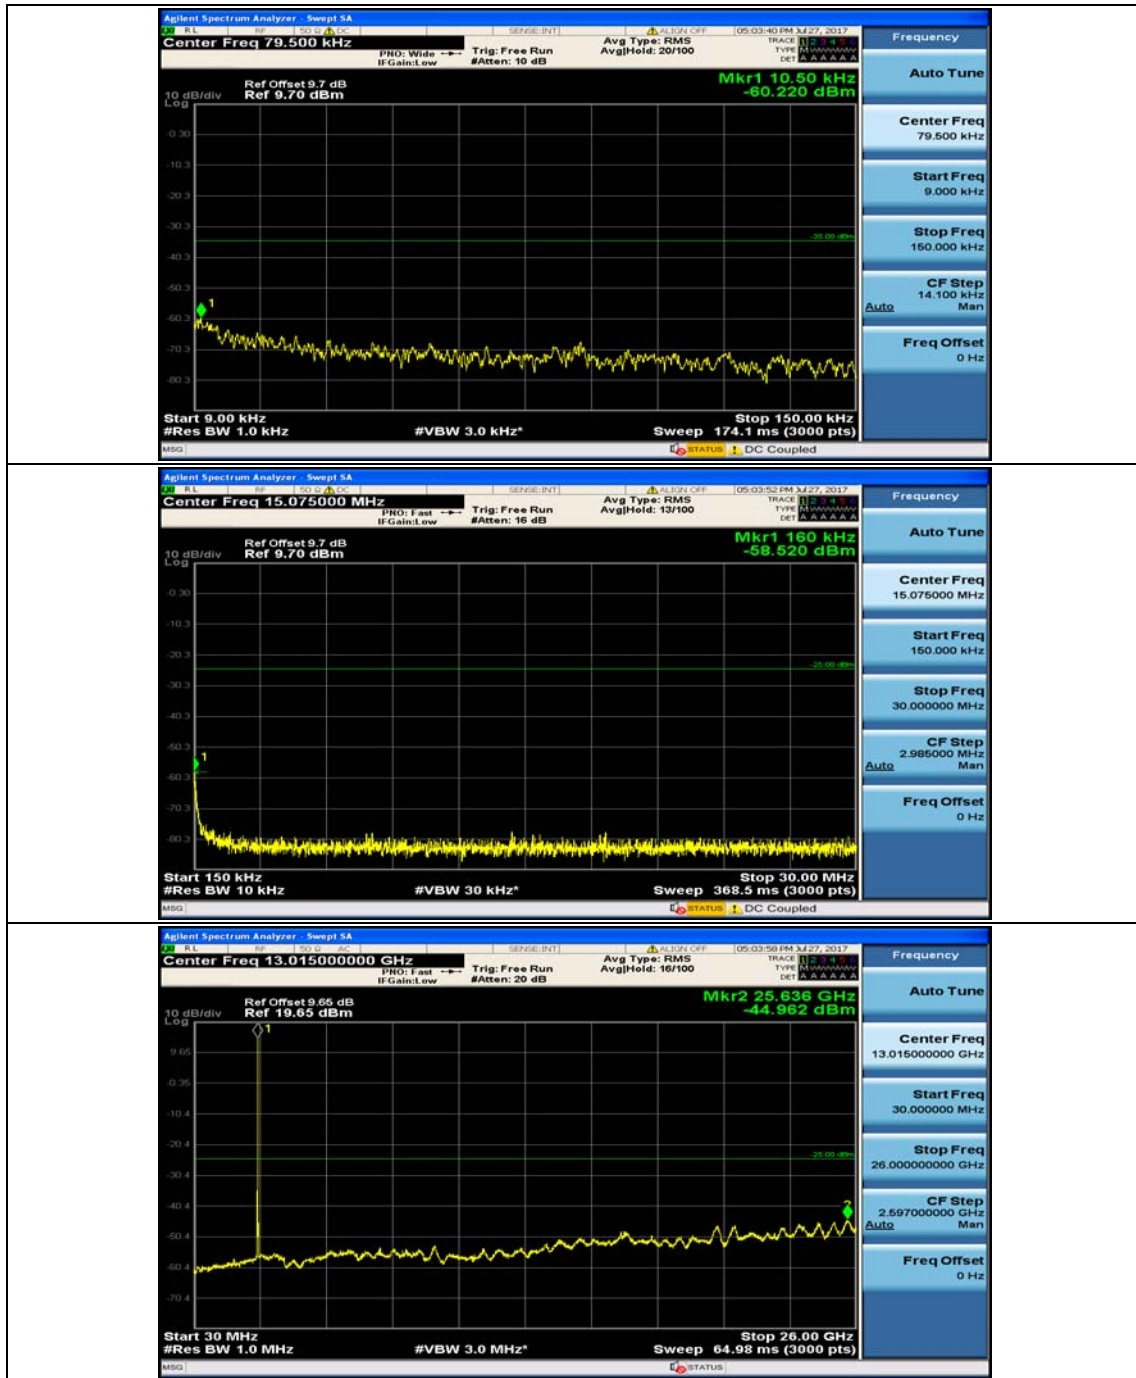

Channel Bandwidth: 10 MHz

Channel Bandwidth: 10 MHz_MCH_QPSK_1RB#0

Channel Bandwidth: 10 MHz_MCH_QPSK_1RB#24

Channel Bandwidth: 10 MHz_HCH_QPSK_1RB#0

Channel Bandwidth: 10 MHz_HCH_QPSK_1RB#24

Channel Bandwidth: 10 MHz_LCH_16QAM_1RB#0

Channel Bandwidth: 10 MHz_LCH_16QAM_1RB#24

Channel Bandwidth: 10 MHz_MCH_16QAM_1RB#0

Channel Bandwidth: 10 MHz_MCH_16QAM_1RB#24

Channel Bandwidth: 10 MHz_HCH_16QAM_1RB#0

Channel Bandwidth: 10 MHz_HCH_16QAM_1RB#24

Channel Bandwidth: 20 MHz