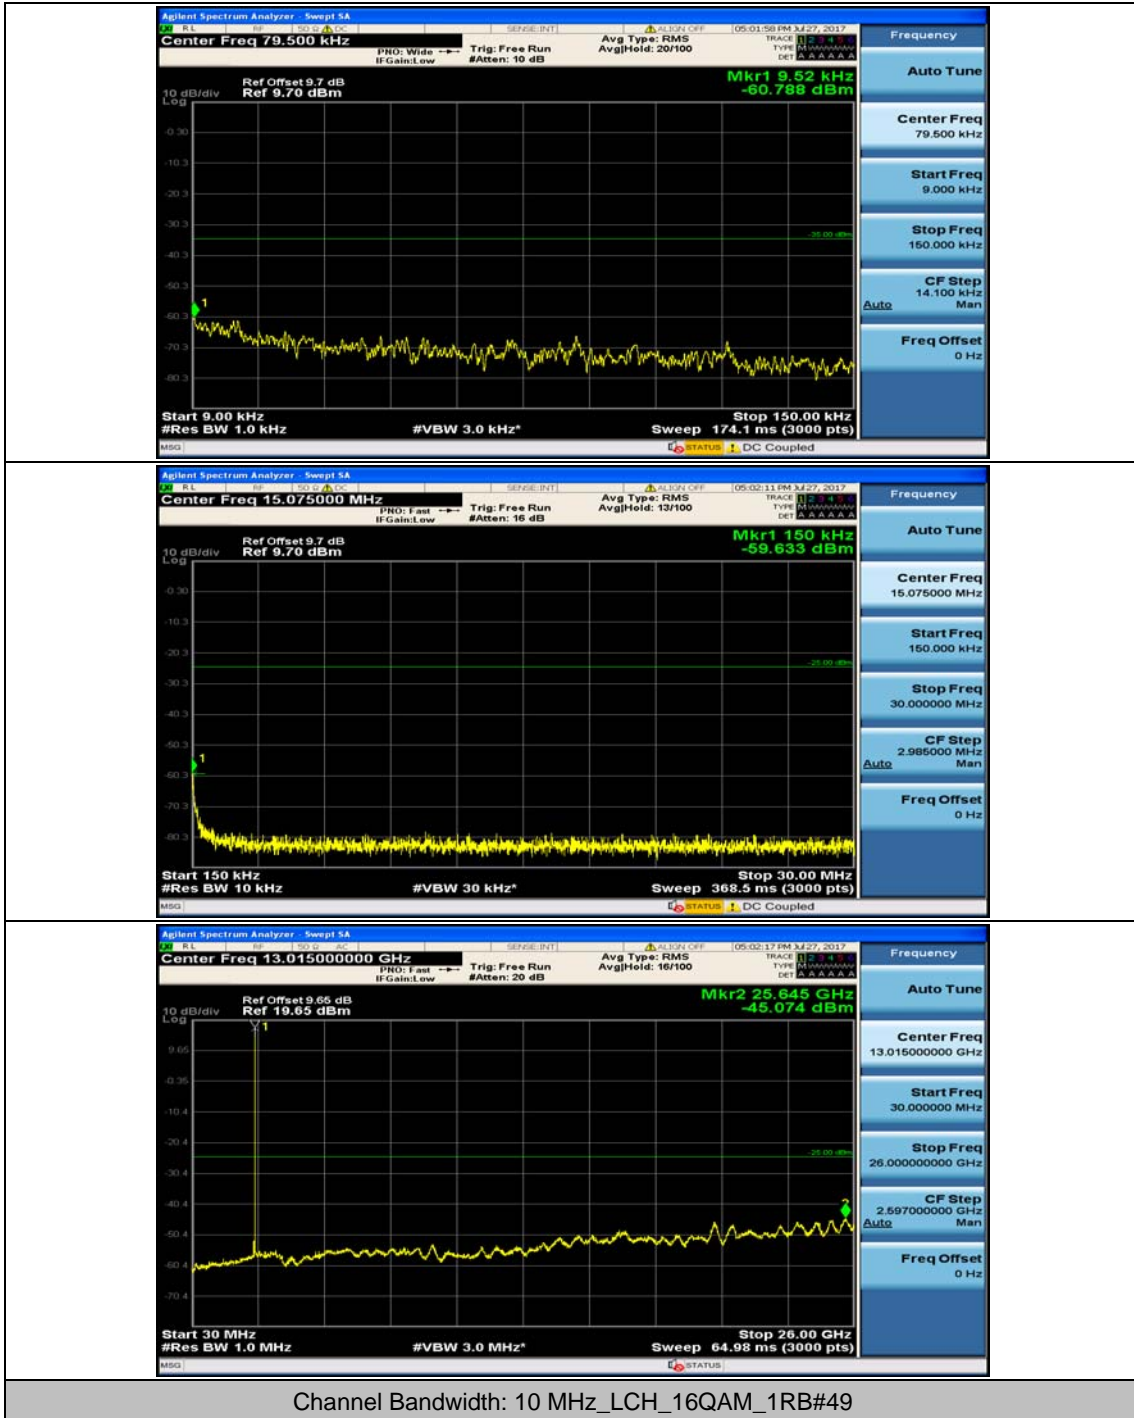

Channel Bandwidth: 10 MHz

Channel Bandwidth: 10 MHz_MCH_QPSK_1RB#0

Channel Bandwidth: 10 MHz_MCH_QPSK_1RB#24

Channel Bandwidth: 10 MHz_HCH_QPSK_1RB#0

Channel Bandwidth: 10 MHz_HCH_QPSK_1RB#24

Channel Bandwidth: 10 MHz_LCH_16QAM_1RB#0

Channel Bandwidth: 10 MHz_LCH_16QAM_1RB#24

Channel Bandwidth: 10 MHz_MCH_16QAM_1RB#0

Channel Bandwidth: 10 MHz_MCH_16QAM_1RB#24

Channel Bandwidth: 10 MHz_HCH_16QAM_1RB#0

Channel Bandwidth: 10 MHz_HCH_16QAM_1RB#24

Channel Bandwidth: 20 MHz