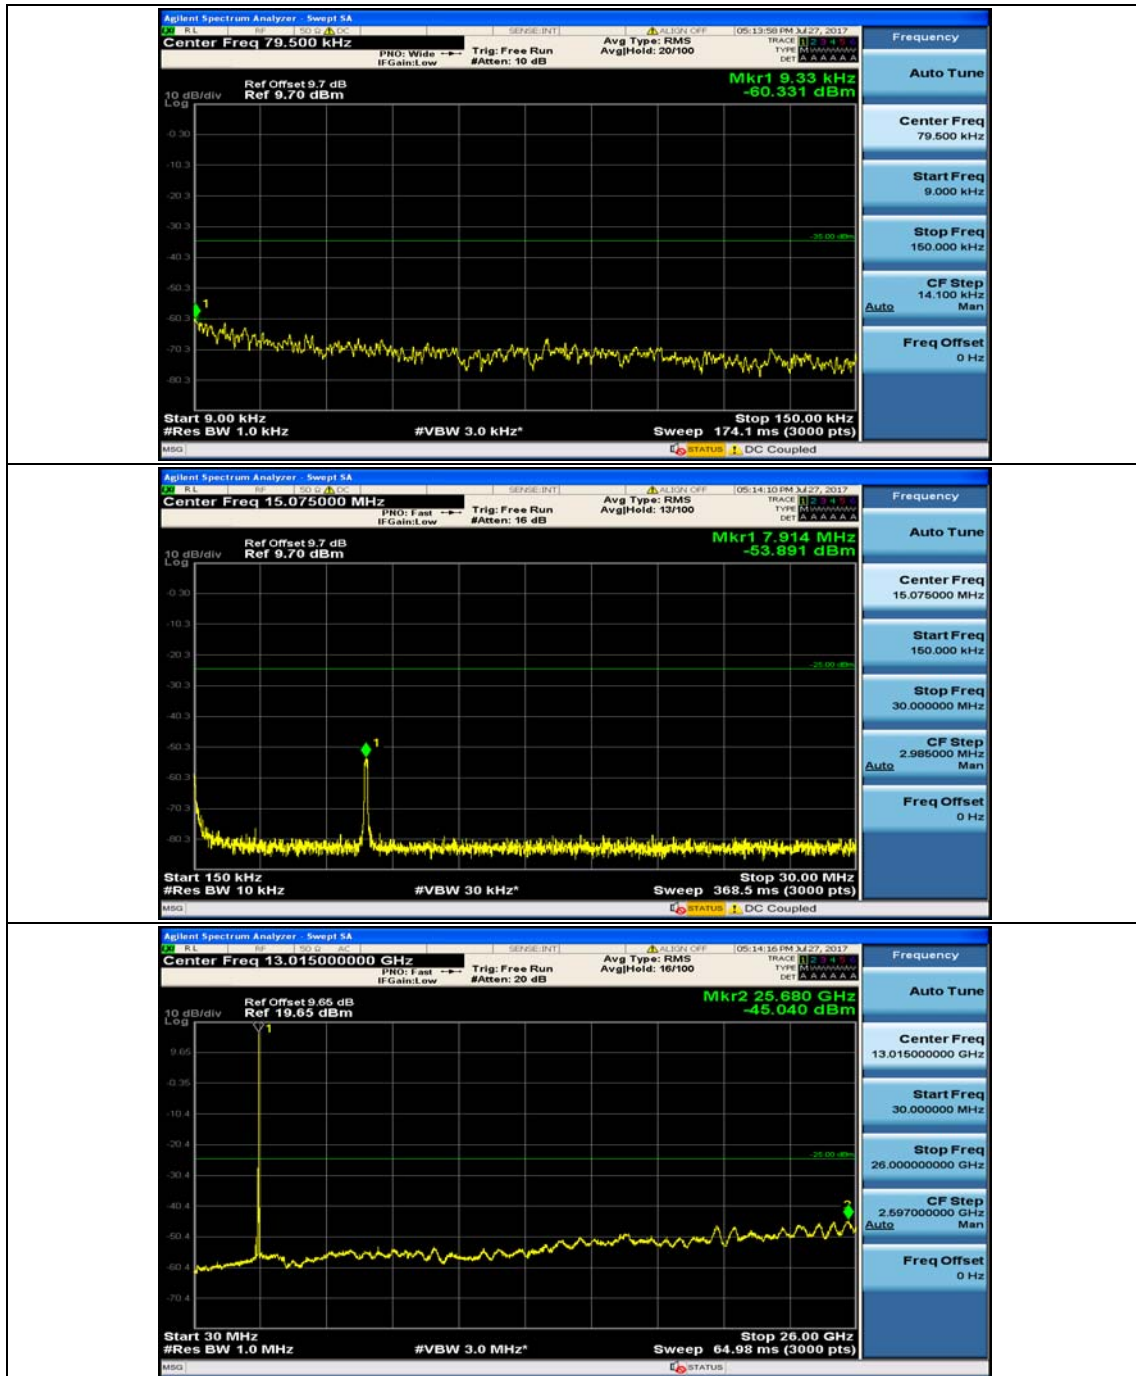

Channel Bandwidth: 10 MHz_LCH_16QAM_1RB#24

Channel Bandwidth: 10 MHz_MCH_16QAM_1RB#0

Channel Bandwidth: 10 MHz_MCH_16QAM_1RB#24

Channel Bandwidth: 10 MHz_HCH_16QAM_1RB#0

Channel Bandwidth: 10 MHz_HCH_16QAM_1RB#24

Channel Bandwidth: 15 MHz

(Channel Bandwidth:15 MHz)_MCH_QPSK_1RB#0

(Channel Bandwidth:15 MHz)_MCH_QPSK_1RB#37

(Channel Bandwidth:15 MHz)_HCH_QPSK_1RB#0

(Channel Bandwidth:15 MHz)_HCH_QPSK_1RB#37

(Channel Bandwidth:15 MHz)_LCH_16QAM_1RB#0

Channel Bandwidth: 20 MHz