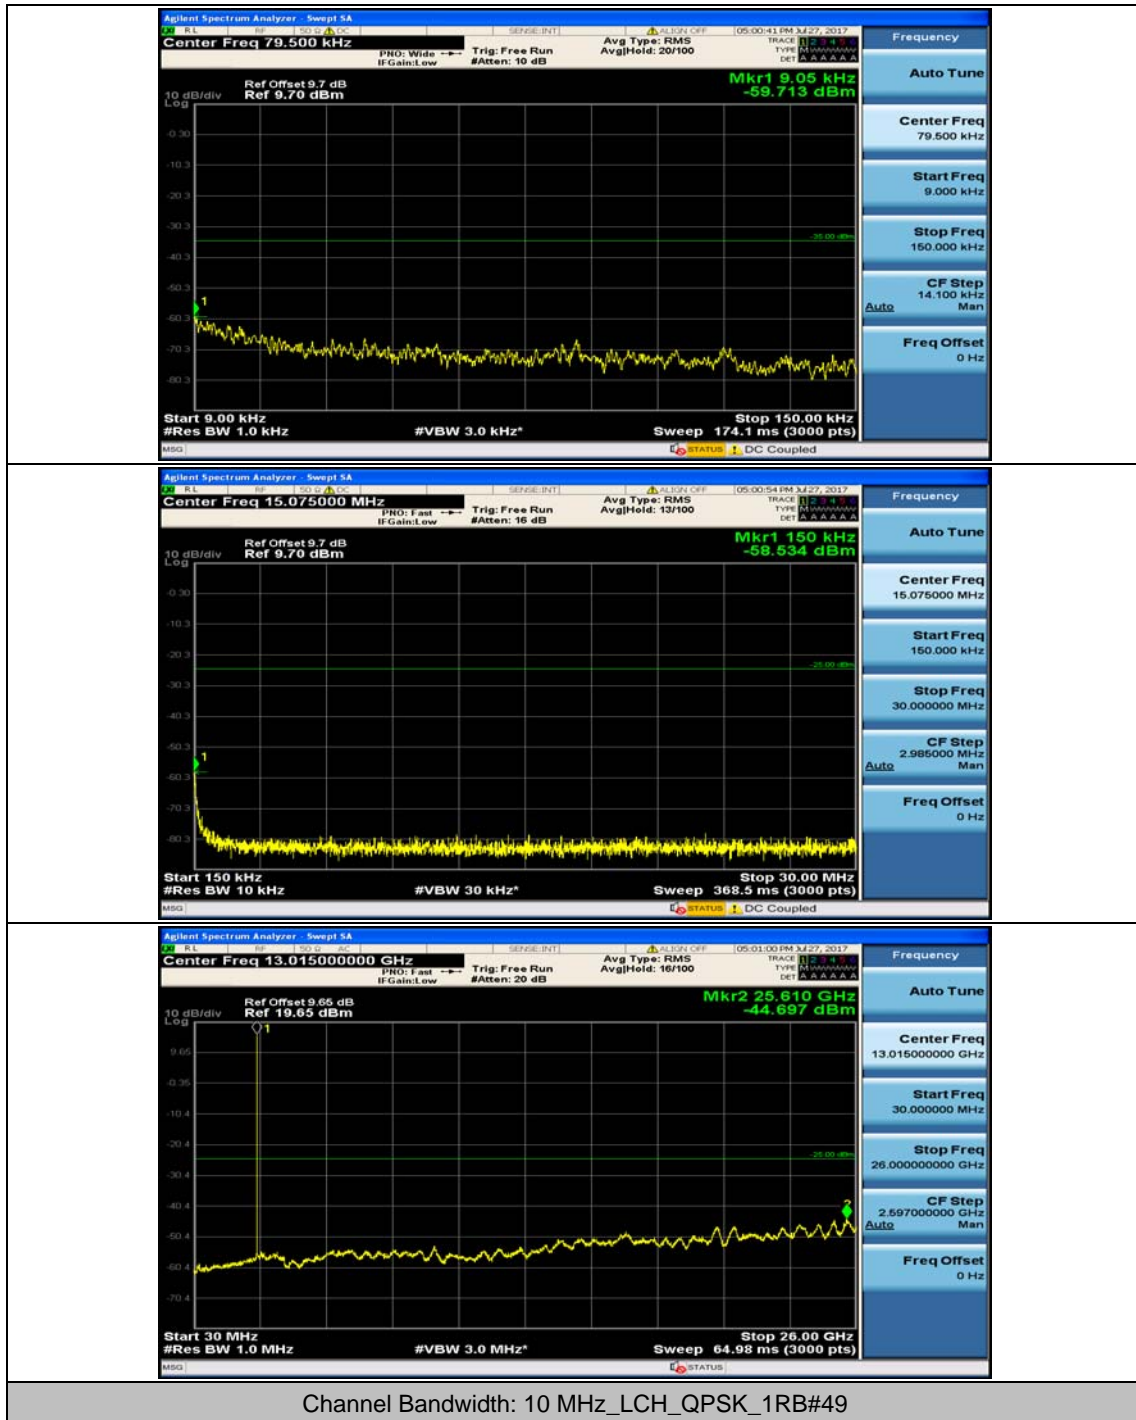

Channel Bandwidth: 10 MHz

Channel Bandwidth: 10 MHz_MCH_QPSK_1RB#0

Channel Bandwidth: 10 MHz_MCH_QPSK_1RB#24

Channel Bandwidth: 10 MHz_HCH_QPSK_1RB#0

Channel Bandwidth: 10 MHz_HCH_QPSK_1RB#24

Channel Bandwidth: 10 MHz_LCH_16QAM_1RB#0

Channel Bandwidth: 10 MHz_LCH_16QAM_1RB#24

Channel Bandwidth: 10 MHz_MCH_16QAM_1RB#0

Channel Bandwidth: 10 MHz_MCH_16QAM_1RB#24

Channel Bandwidth: 10 MHz_HCH_16QAM_1RB#0

Channel Bandwidth: 10 MHz_HCH_16QAM_1RB#24