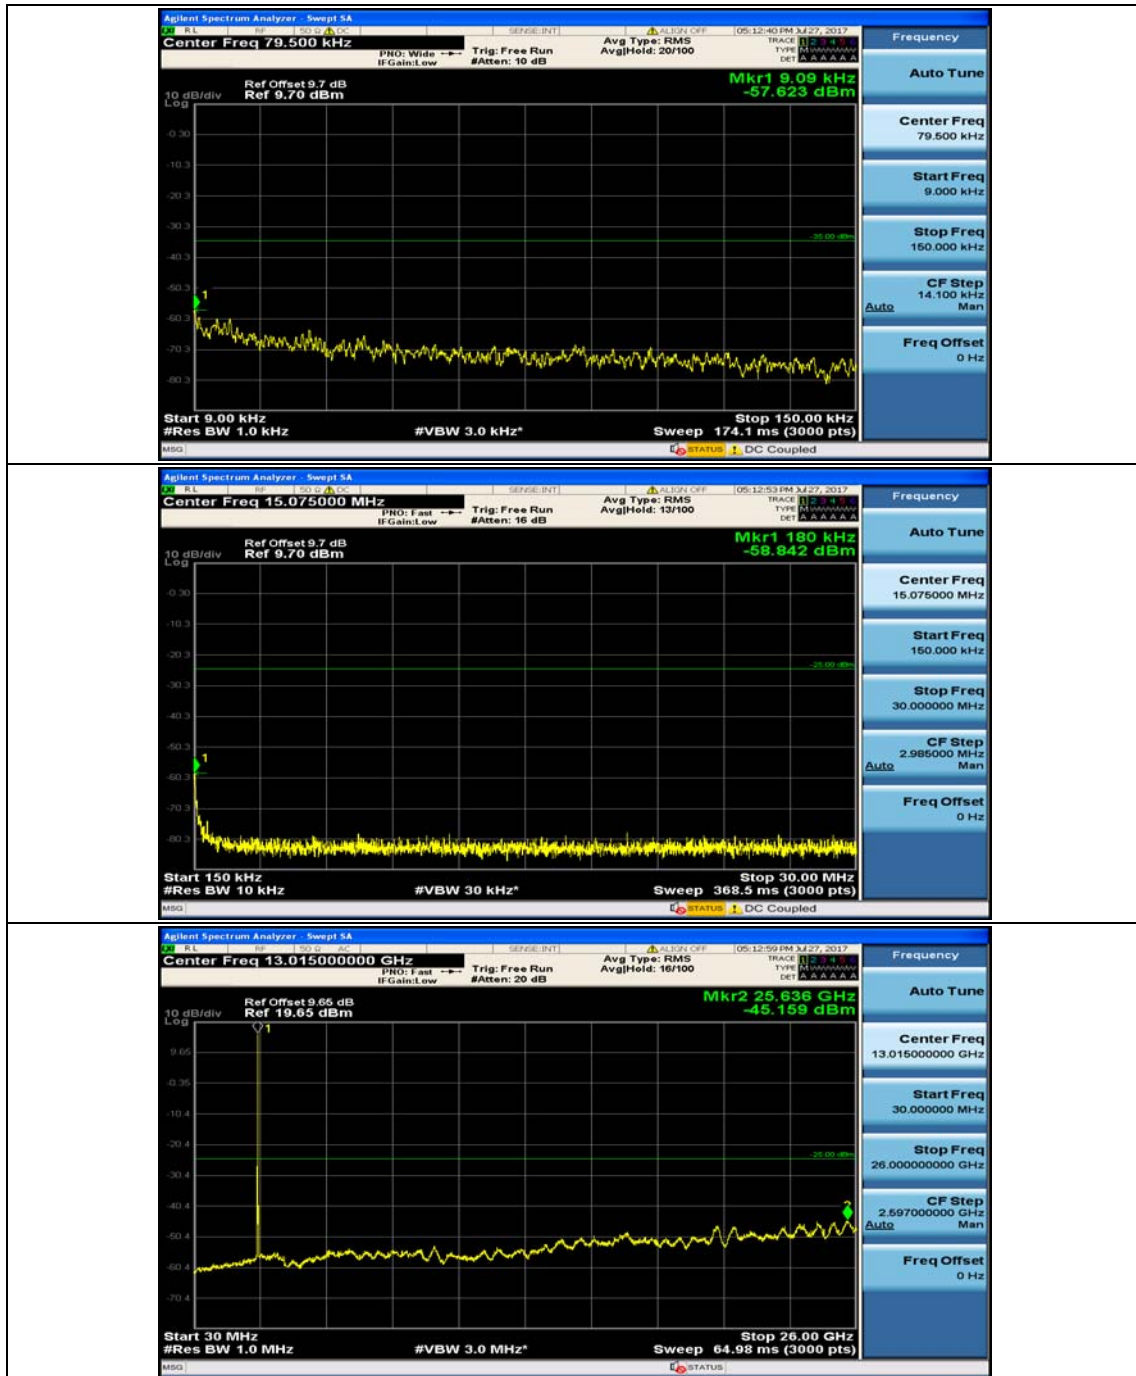

(Channel Bandwidth:15 MHz)_LCH_16QAM_1RB#37

(Channel Bandwidth:15 MHz)_MCH_16QAM_1RB#0

(Channel Bandwidth:15 MHz)_MCH_16QAM_1RB#37

(Channel Bandwidth:15 MHz)_HCH_16QAM_1RB#0

(Channel Bandwidth:15 MHz)_HCH_16QAM_1RB#37

Channel Bandwidth: 20 MHz