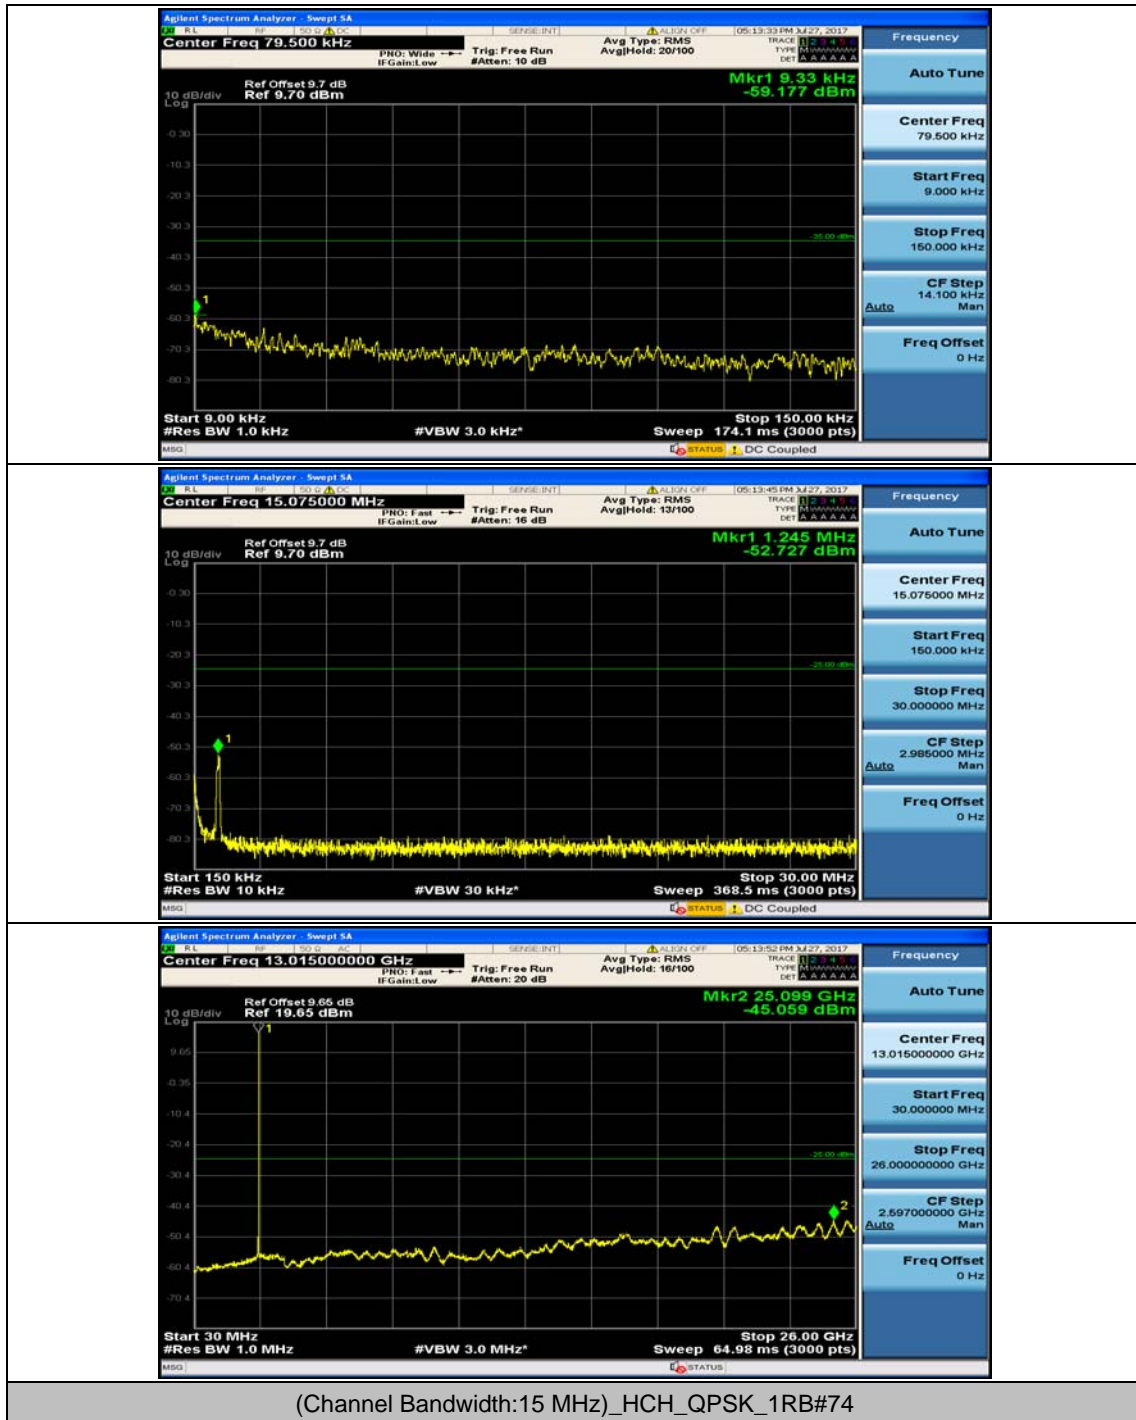

Channel Bandwidth: 10 MHz_LCH_16QAM_1RB#24

Channel Bandwidth: 10 MHz_MCH_16QAM_1RB#0

Channel Bandwidth: 10 MHz_MCH_16QAM_1RB#24

Channel Bandwidth: 10 MHz_HCH_16QAM_1RB#0

Channel Bandwidth: 10 MHz_HCH_16QAM_1RB#24

Channel Bandwidth: 15 MHz

(Channel Bandwidth:15 MHz)_MCH_QPSK_1RB#0

(Channel Bandwidth:15 MHz)_MCH_QPSK_1RB#37

(Channel Bandwidth:15 MHz)_HCH_QPSK_1RB#0

(Channel Bandwidth:15 MHz)_HCH_QPSK_1RB#37

(Channel Bandwidth:15 MHz)_LCH_16QAM_1RB#0

Channel Bandwidth: 20 MHz