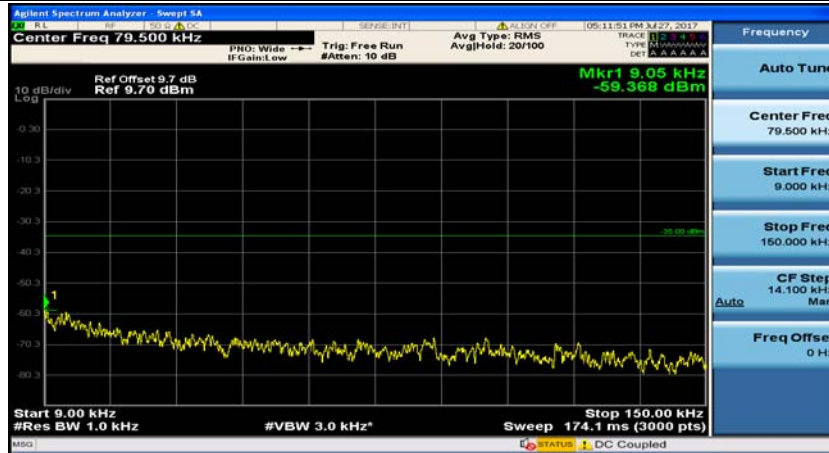

(Channel Bandwidth:15 MHz)_MCH_16QAM_1RB#0