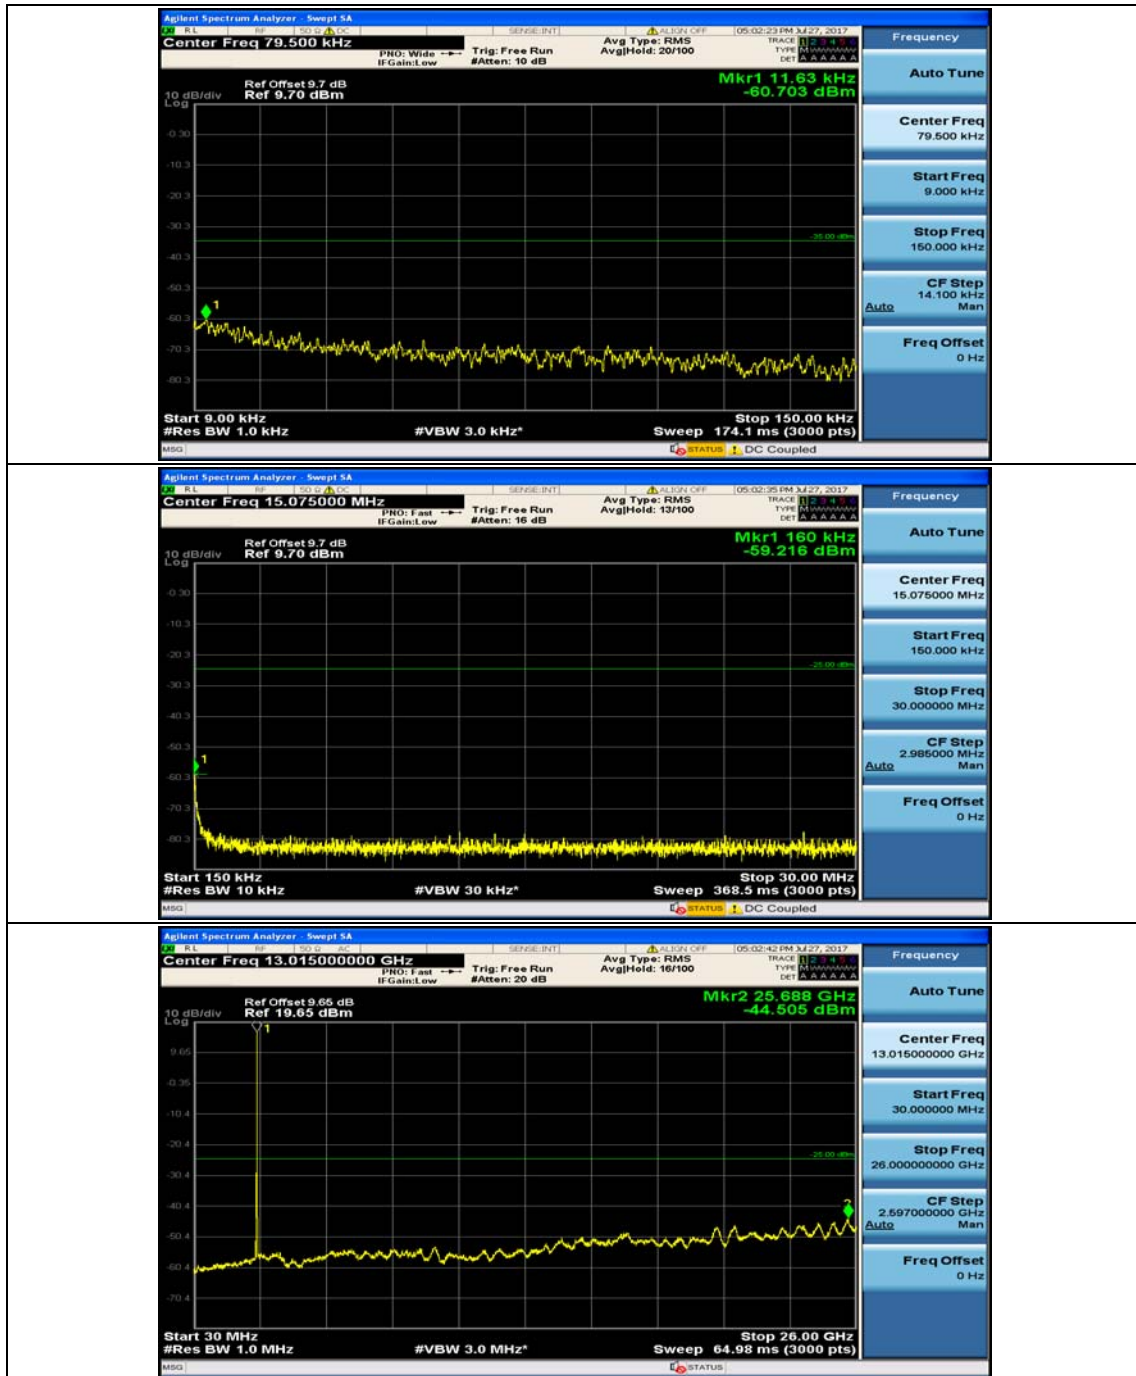

Channel Bandwidth: 10 MHz

Channel Bandwidth: 10 MHz_MCH_QPSK_1RB#0

Channel Bandwidth: 10 MHz_MCH_QPSK_1RB#24

Channel Bandwidth: 10 MHz_HCH_QPSK_1RB#0

Channel Bandwidth: 10 MHz_HCH_QPSK_1RB#24

Channel Bandwidth: 10 MHz_LCH_16QAM_1RB#0

Channel Bandwidth: 10 MHz_LCH_16QAM_1RB#24

Channel Bandwidth: 10 MHz_MCH_16QAM_1RB#0

Channel Bandwidth: 10 MHz_MCH_16QAM_1RB#24

Channel Bandwidth: 10 MHz_HCH_16QAM_1RB#0

Channel Bandwidth: 10 MHz_HCH_16QAM_1RB#24

Channel Bandwidth: 20 MHz