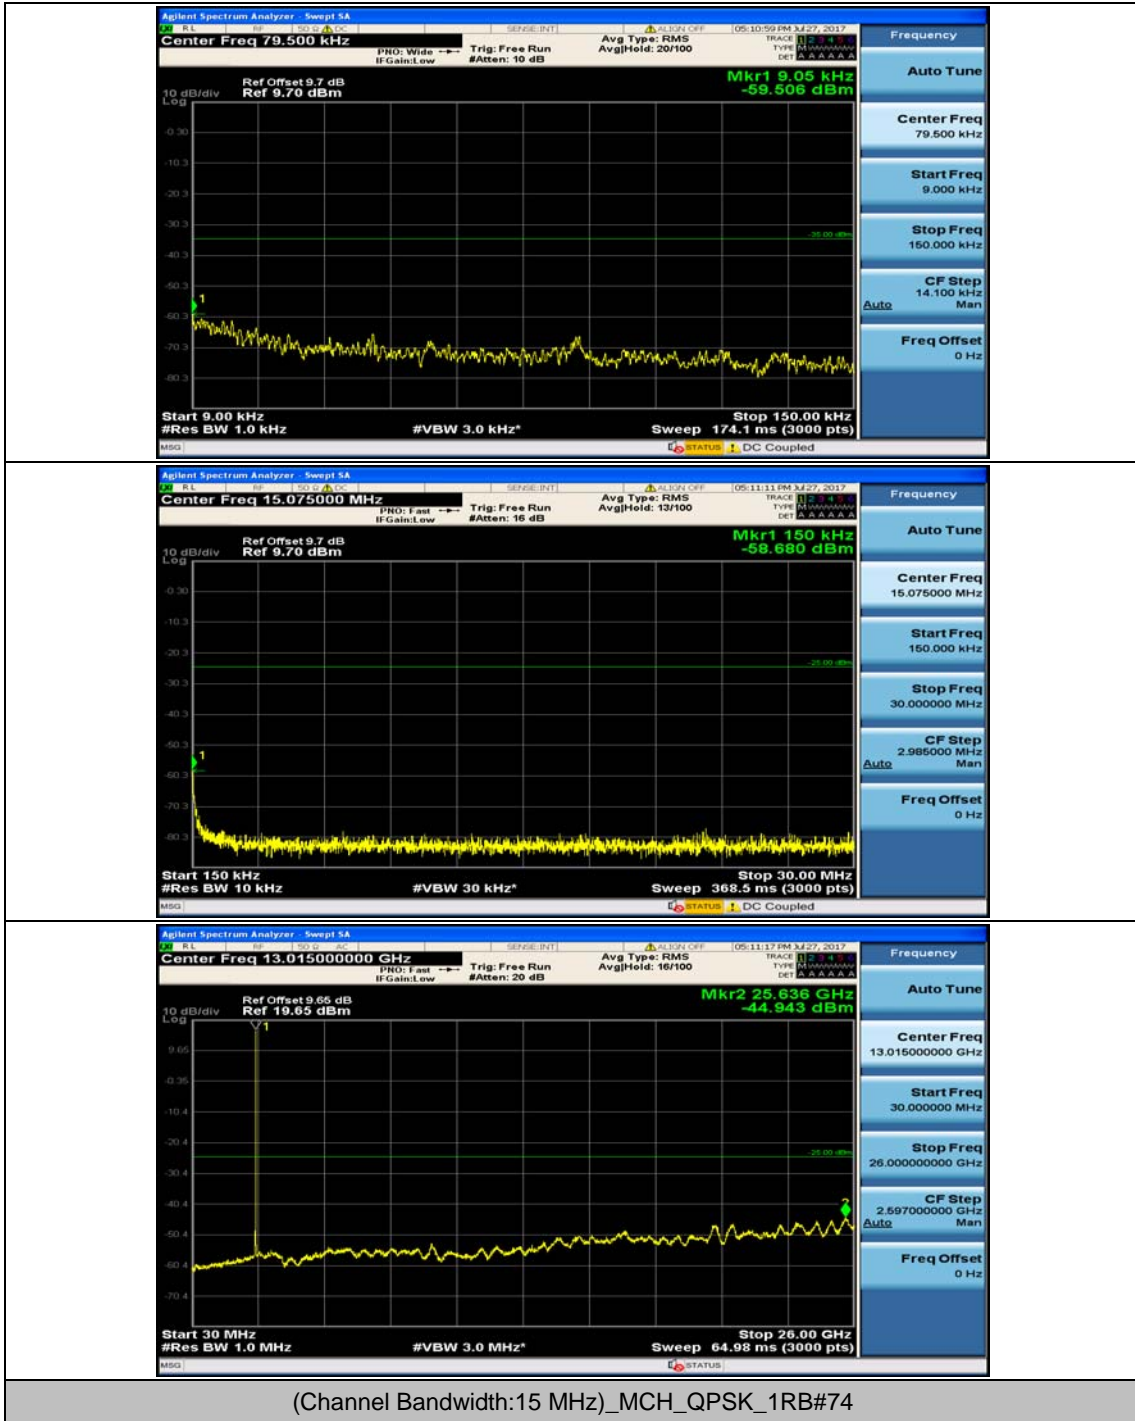

Channel Bandwidth: 10 MHz_LCH_16QAM_1RB#24

Channel Bandwidth: 10 MHz_MCH_16QAM_1RB#0

Channel Bandwidth: 10 MHz_MCH_16QAM_1RB#24

Channel Bandwidth: 10 MHz_HCH_16QAM_1RB#0

Channel Bandwidth: 10 MHz_HCH_16QAM_1RB#24

Channel Bandwidth: 15 MHz

(Channel Bandwidth:15 MHz)_MCH_QPSK_1RB#0

(Channel Bandwidth:15 MHz)_MCH_QPSK_1RB#37

(Channel Bandwidth:15 MHz)_HCH_QPSK_1RB#0

(Channel Bandwidth:15 MHz)_HCH_QPSK_1RB#37

(Channel Bandwidth:15 MHz)_LCH_16QAM_1RB#0

(Channel Bandwidth:15 MHz)_LCH_16QAM_1RB#37

(Channel Bandwidth:15 MHz)_MCH_16QAM_1RB#0

(Channel Bandwidth:15 MHz)_MCH_16QAM_1RB#37

(Channel Bandwidth:15 MHz)_HCH_16QAM_1RB#0

(Channel Bandwidth:15 MHz)_HCH_16QAM_1RB#37

Channel Bandwidth: 20 MHz