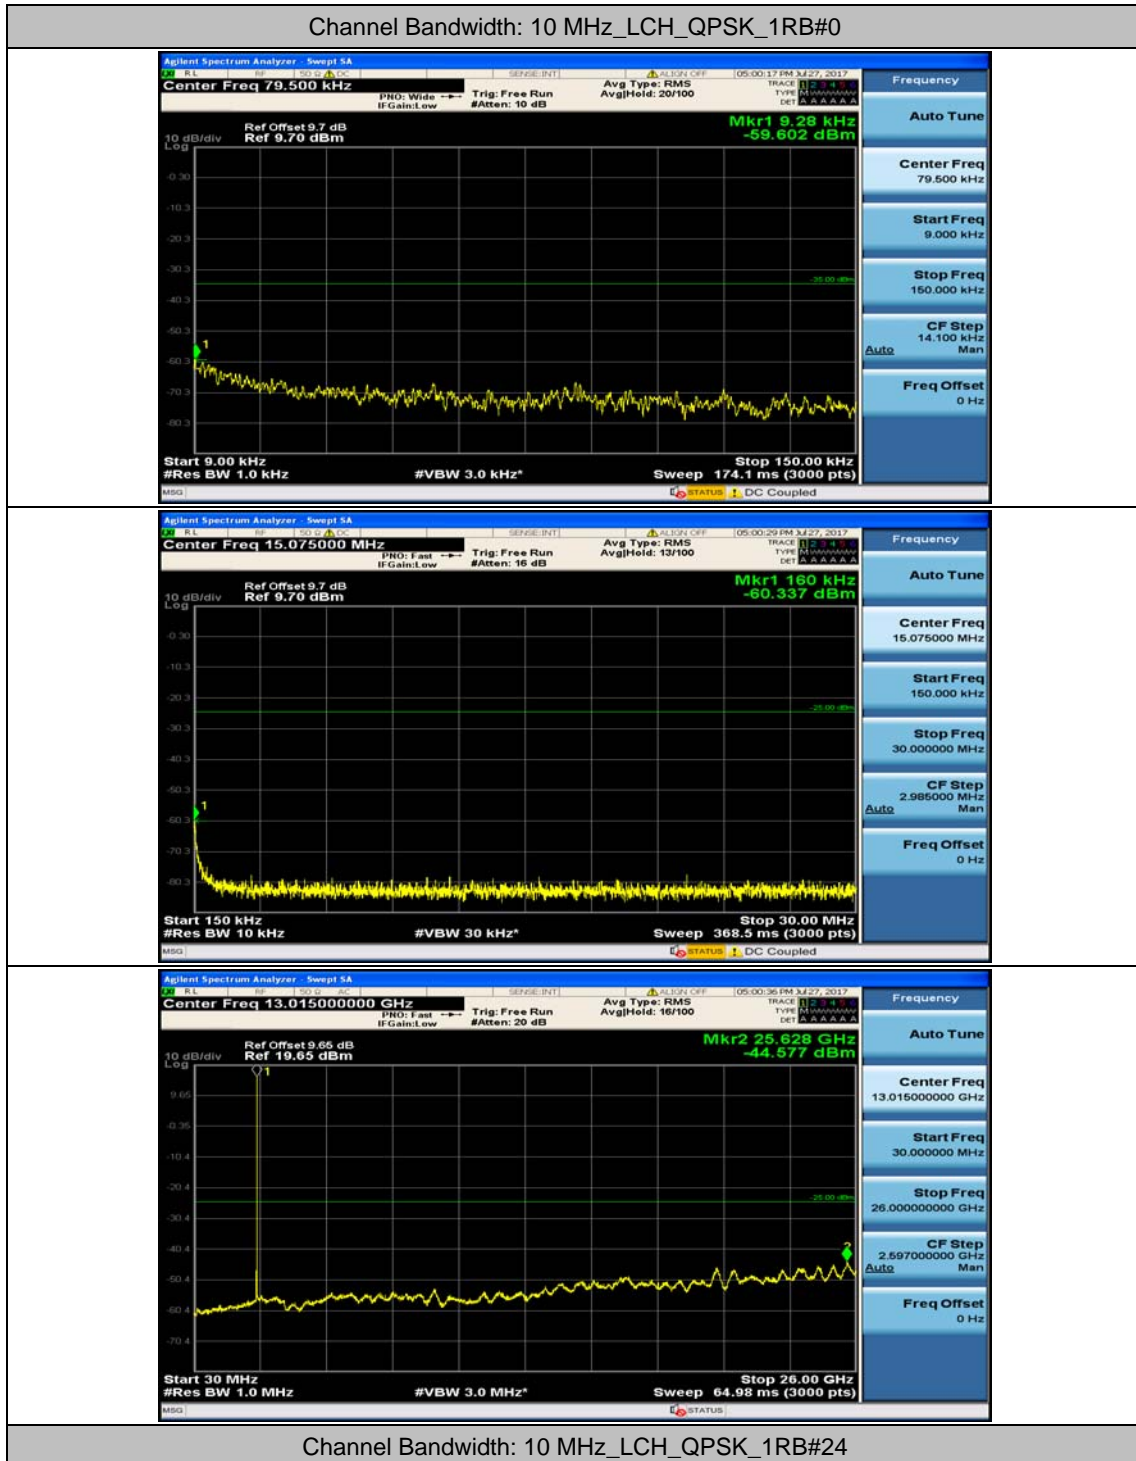

Channel Bandwidth: 10 MHz

Channel Bandwidth: 10 MHz_MCH_QPSK_1RB#0

Channel Bandwidth: 10 MHz_MCH_QPSK_1RB#24

Channel Bandwidth: 10 MHz_HCH_QPSK_1RB#0

Channel Bandwidth: 10 MHz_HCH_QPSK_1RB#24

Channel Bandwidth: 10 MHz_LCH_16QAM_1RB#0

Channel Bandwidth: 10 MHz_LCH_16QAM_1RB#24

Channel Bandwidth: 10 MHz_MCH_16QAM_1RB#0

Channel Bandwidth: 10 MHz_MCH_16QAM_1RB#24

Channel Bandwidth: 10 MHz_HCH_16QAM_1RB#0

Channel Bandwidth: 10 MHz_HCH_16QAM_1RB#24