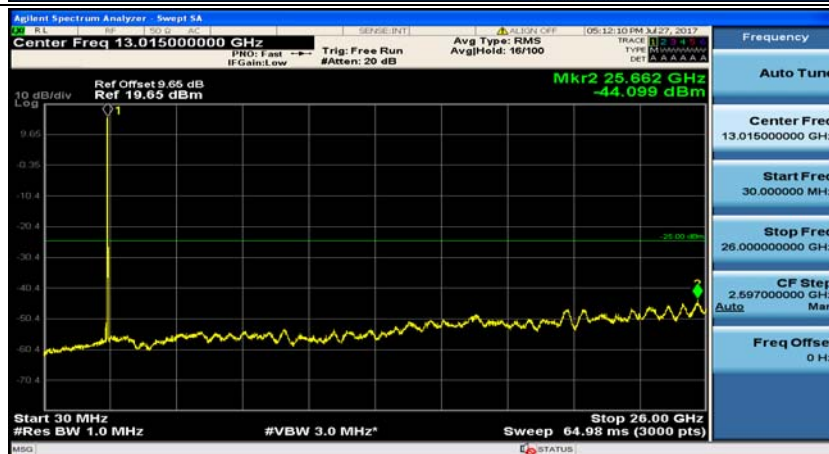

(Channel Bandwidth:15 MHz)_MCH_16QAM_1RB#37