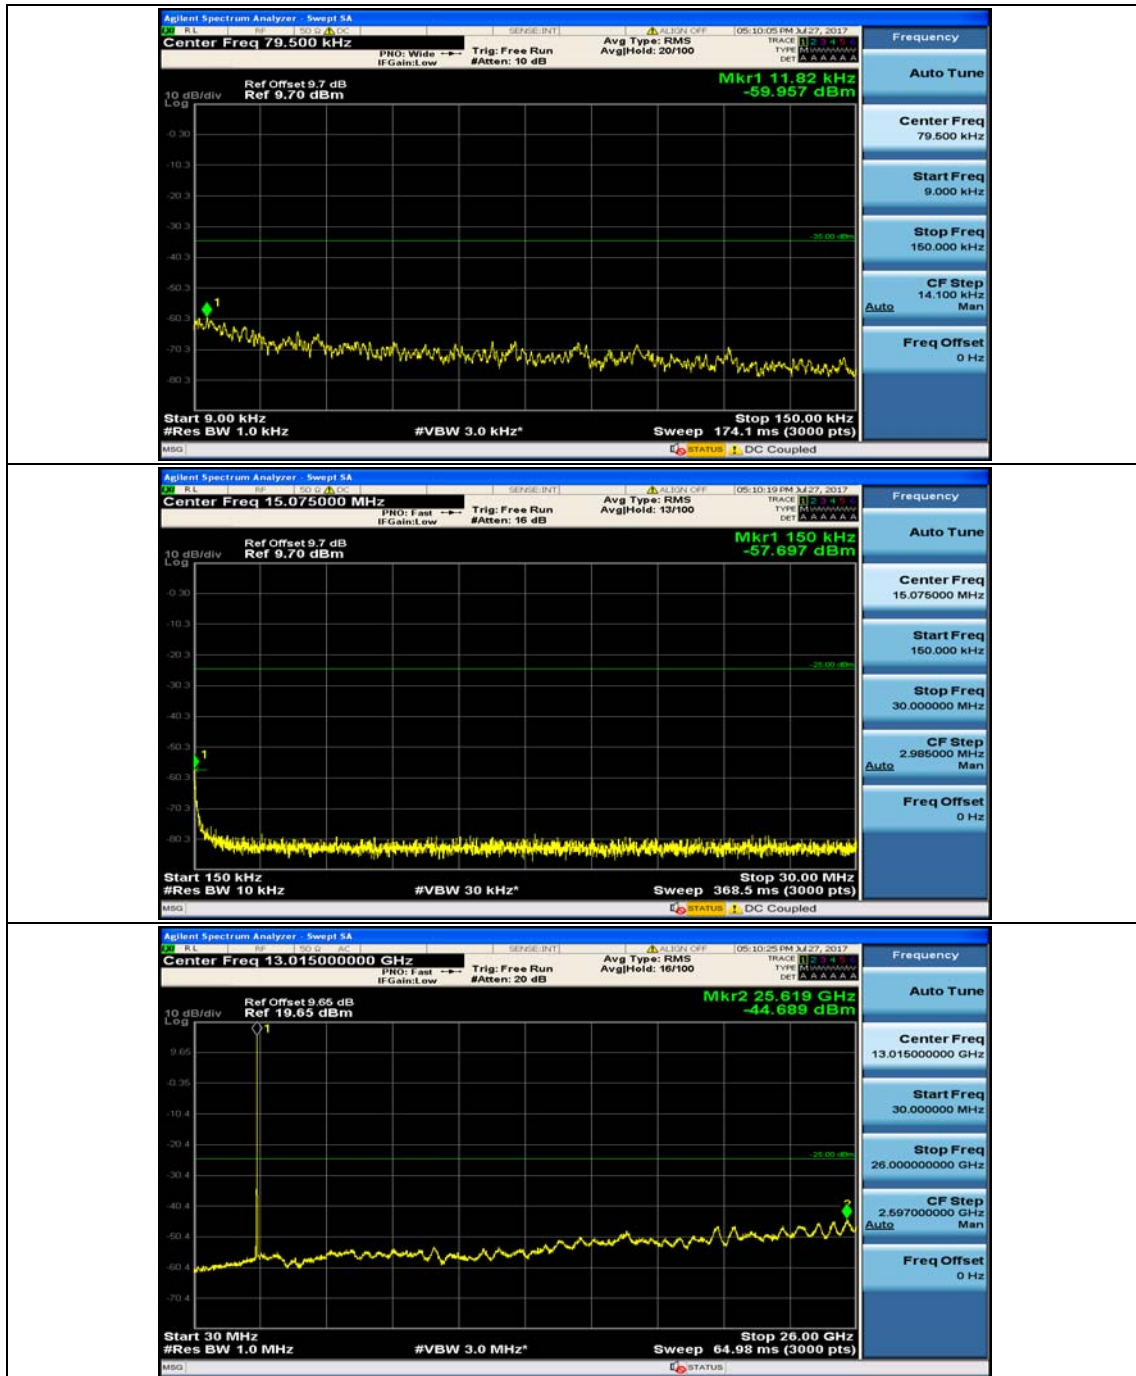

(Channel Bandwidth:15 MHz)_MCH_16QAM_1RB#0