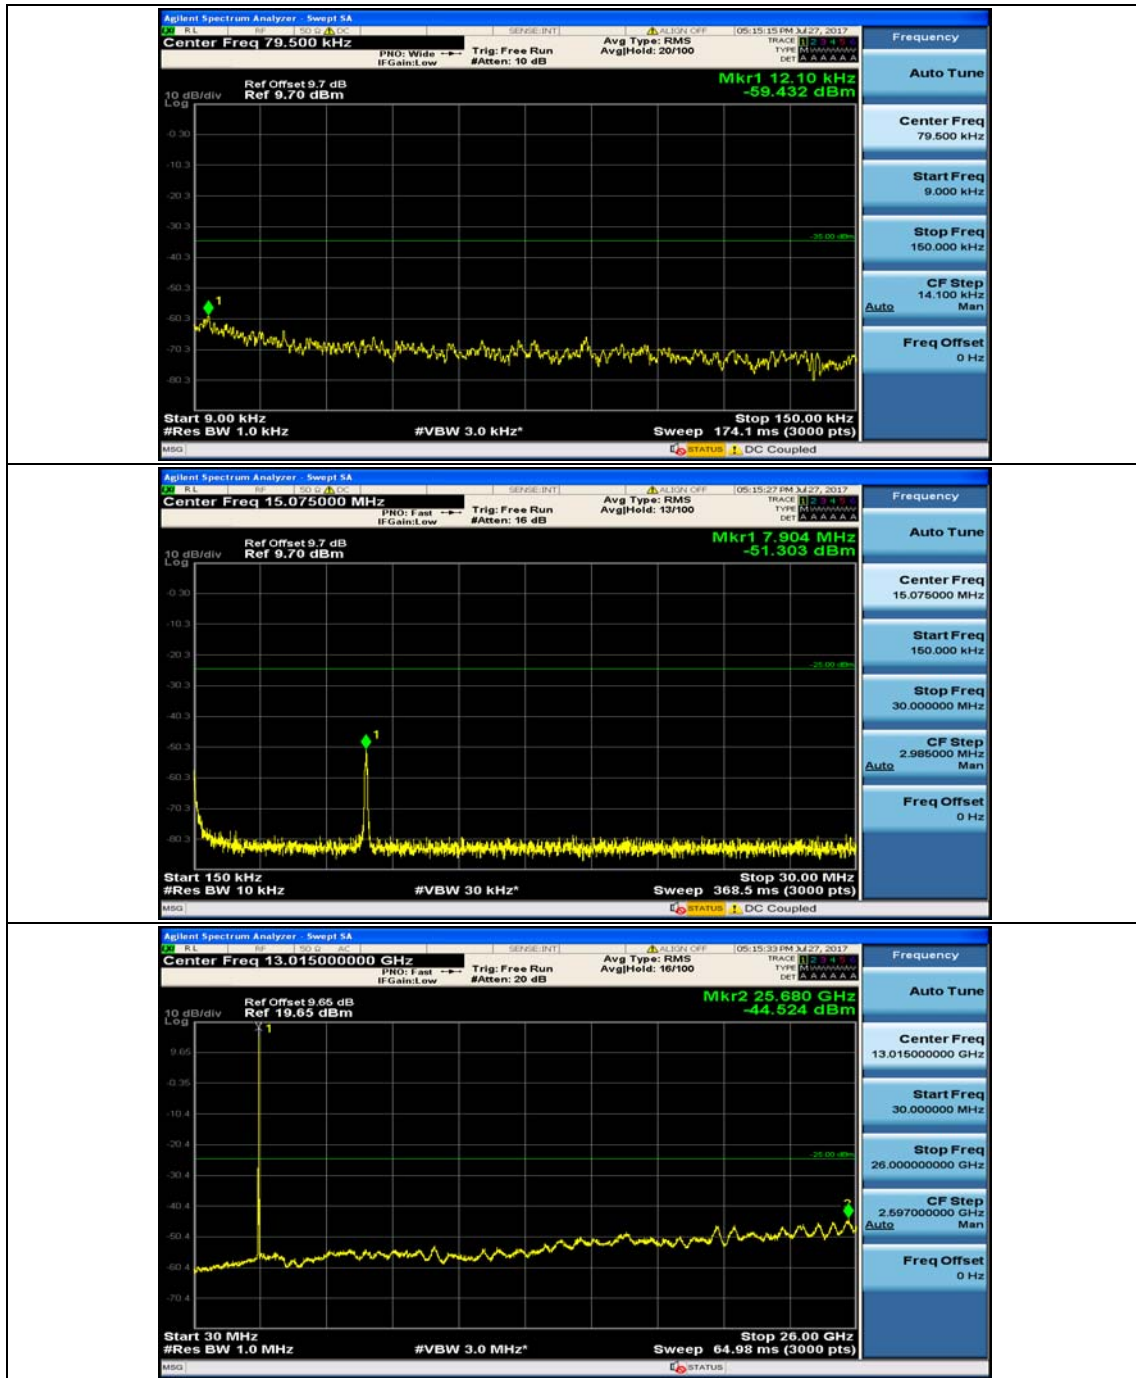

(Channel Bandwidth:15 MHz)_LCH_16QAM_1RB#37

(Channel Bandwidth:15 MHz)_MCH_16QAM_1RB#0

(Channel Bandwidth:15 MHz)_MCH_16QAM_1RB#37

(Channel Bandwidth:15 MHz)_HCH_16QAM_1RB#0

(Channel Bandwidth:15 MHz)_HCH_16QAM_1RB#37

Channel Bandwidth: 20 MHz