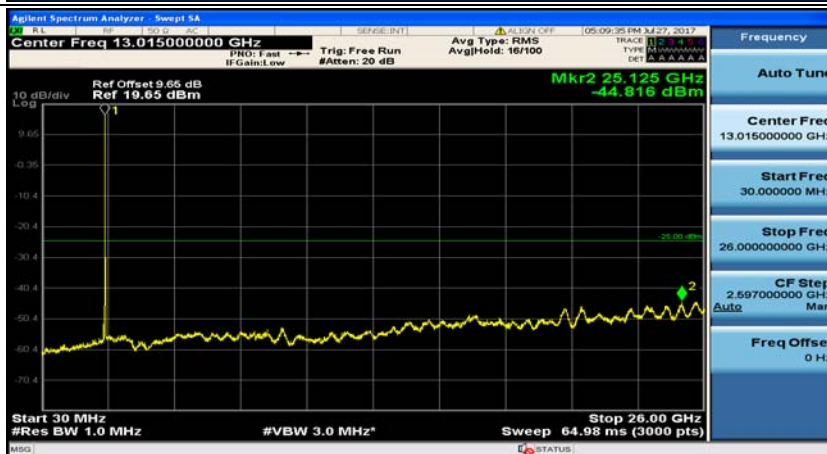

Channel Bandwidth: 15 MHz

(Channel Bandwidth:15 MHz)_MCH_QPSK_1RB#0

(Channel Bandwidth:15 MHz)_MCH_QPSK_1RB#37

(Channel Bandwidth:15 MHz)_HCH_QPSK_1RB#0

(Channel Bandwidth:15 MHz)_HCH_QPSK_1RB#37

(Channel Bandwidth:15 MHz)_LCH_16QAM_1RB#0

Channel Bandwidth: 20 MHz