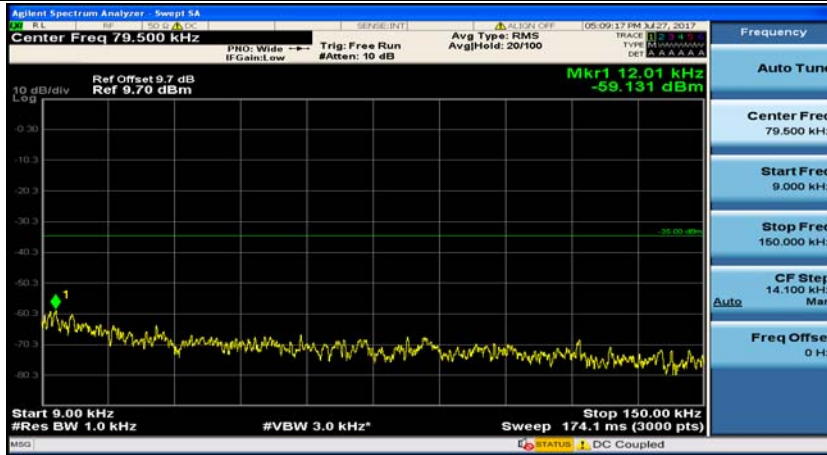

Channel Bandwidth: 15 MHz

(Channel Bandwidth:15 MHz)_MCH_QPSK_1RB#0

(Channel Bandwidth:15 MHz)_MCH_QPSK_1RB#37

(Channel Bandwidth:15 MHz)_HCH_QPSK_1RB#0

(Channel Bandwidth:15 MHz)_HCH_QPSK_1RB#37

(Channel Bandwidth:15 MHz)_LCH_16QAM_1RB#0

Channel Bandwidth: 20 MHz