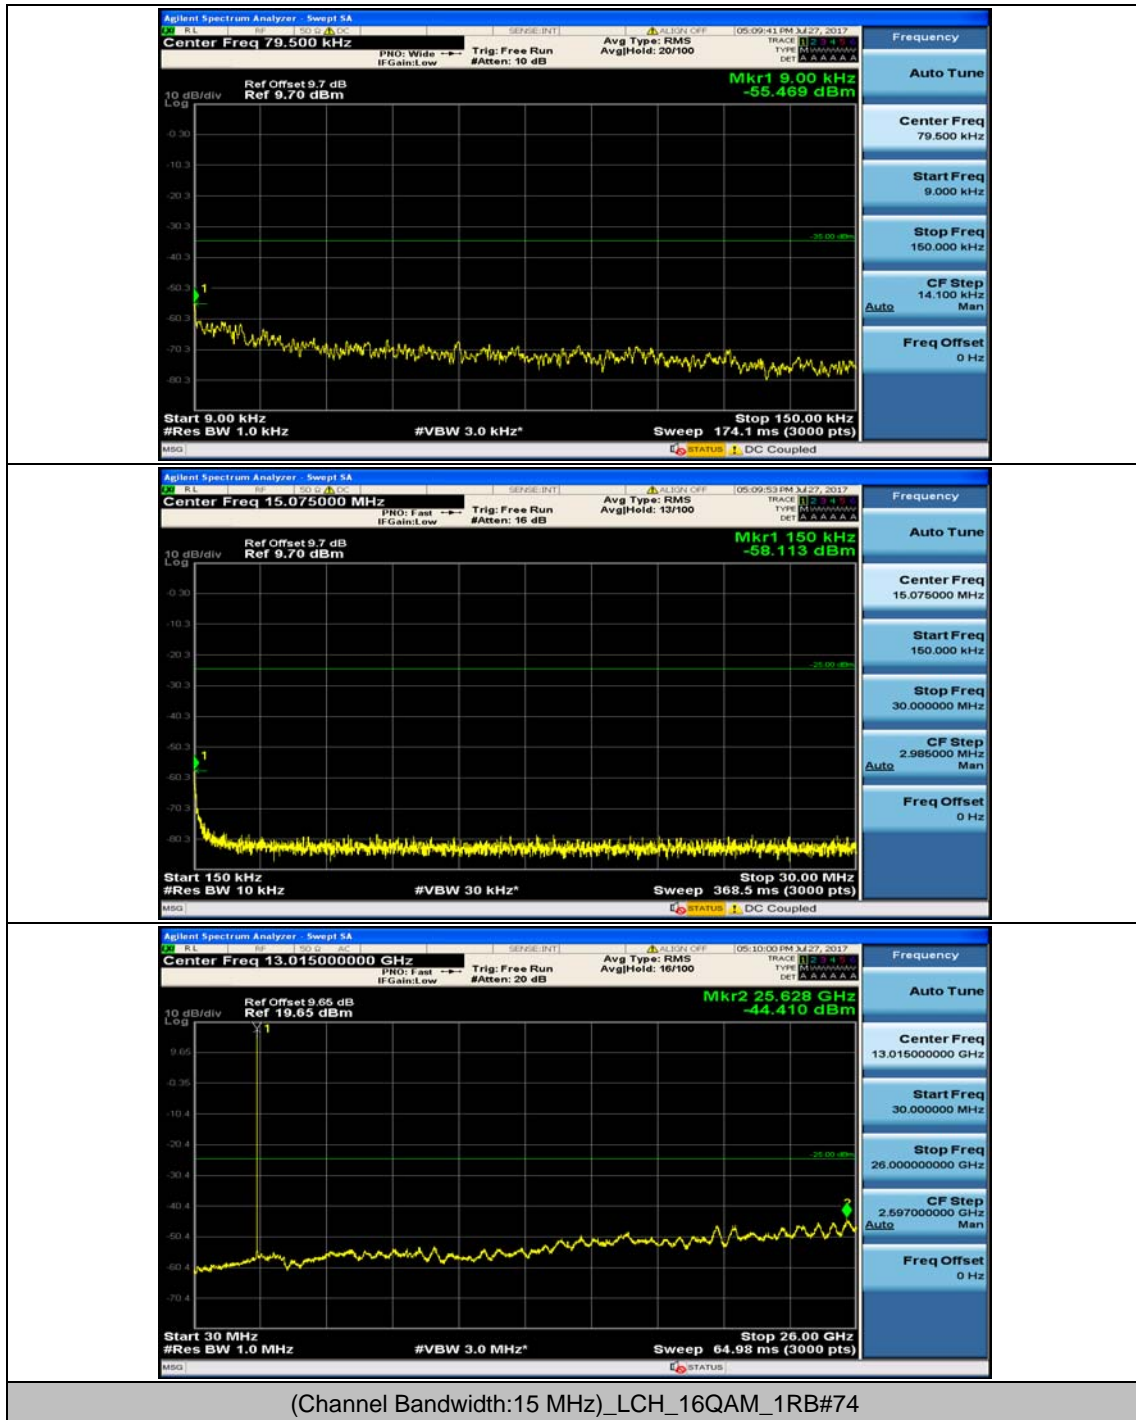

(Channel Bandwidth:15 MHz)_LCH_16QAM_1RB#37