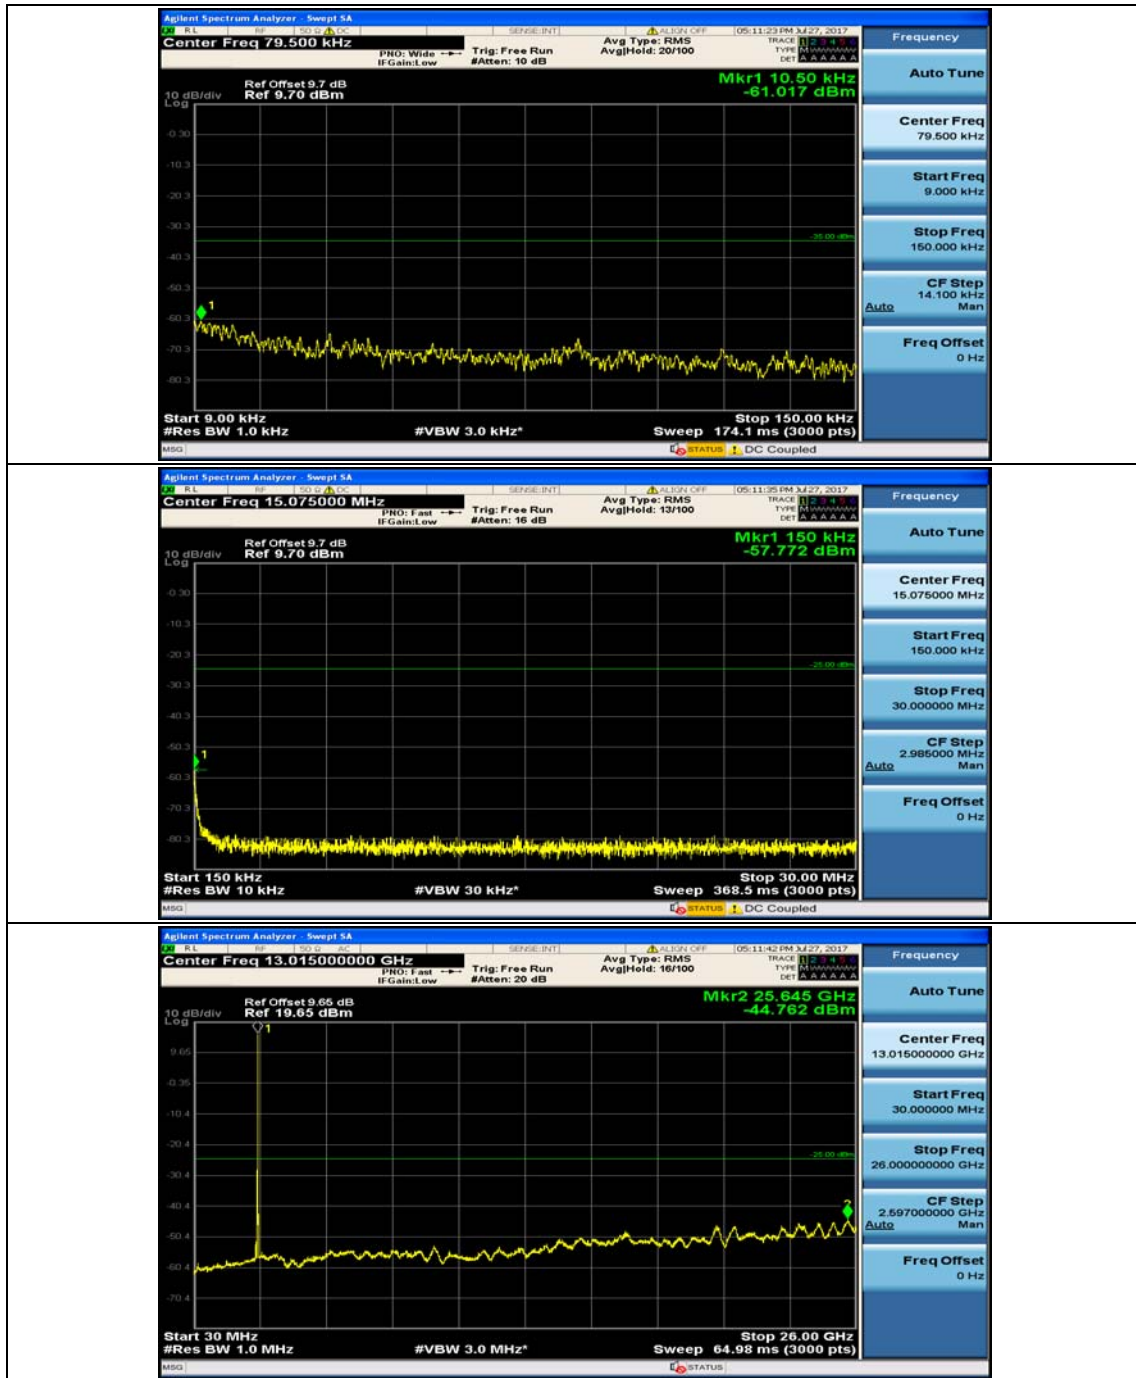

Channel Bandwidth: 10 MHz_LCH_16QAM_1RB#24

Channel Bandwidth: 10 MHz_MCH_16QAM_1RB#0

Channel Bandwidth: 10 MHz_MCH_16QAM_1RB#24

Channel Bandwidth: 10 MHz_HCH_16QAM_1RB#0

Channel Bandwidth: 10 MHz_HCH_16QAM_1RB#24

Channel Bandwidth: 15 MHz

(Channel Bandwidth:15 MHz)_MCH_QPSK_1RB#0

(Channel Bandwidth:15 MHz)_MCH_QPSK_1RB#37

(Channel Bandwidth:15 MHz)_HCH_QPSK_1RB#0

(Channel Bandwidth:15 MHz)_HCH_QPSK_1RB#37

(Channel Bandwidth:15 MHz)_LCH_16QAM_1RB#0

Channel Bandwidth: 20 MHz