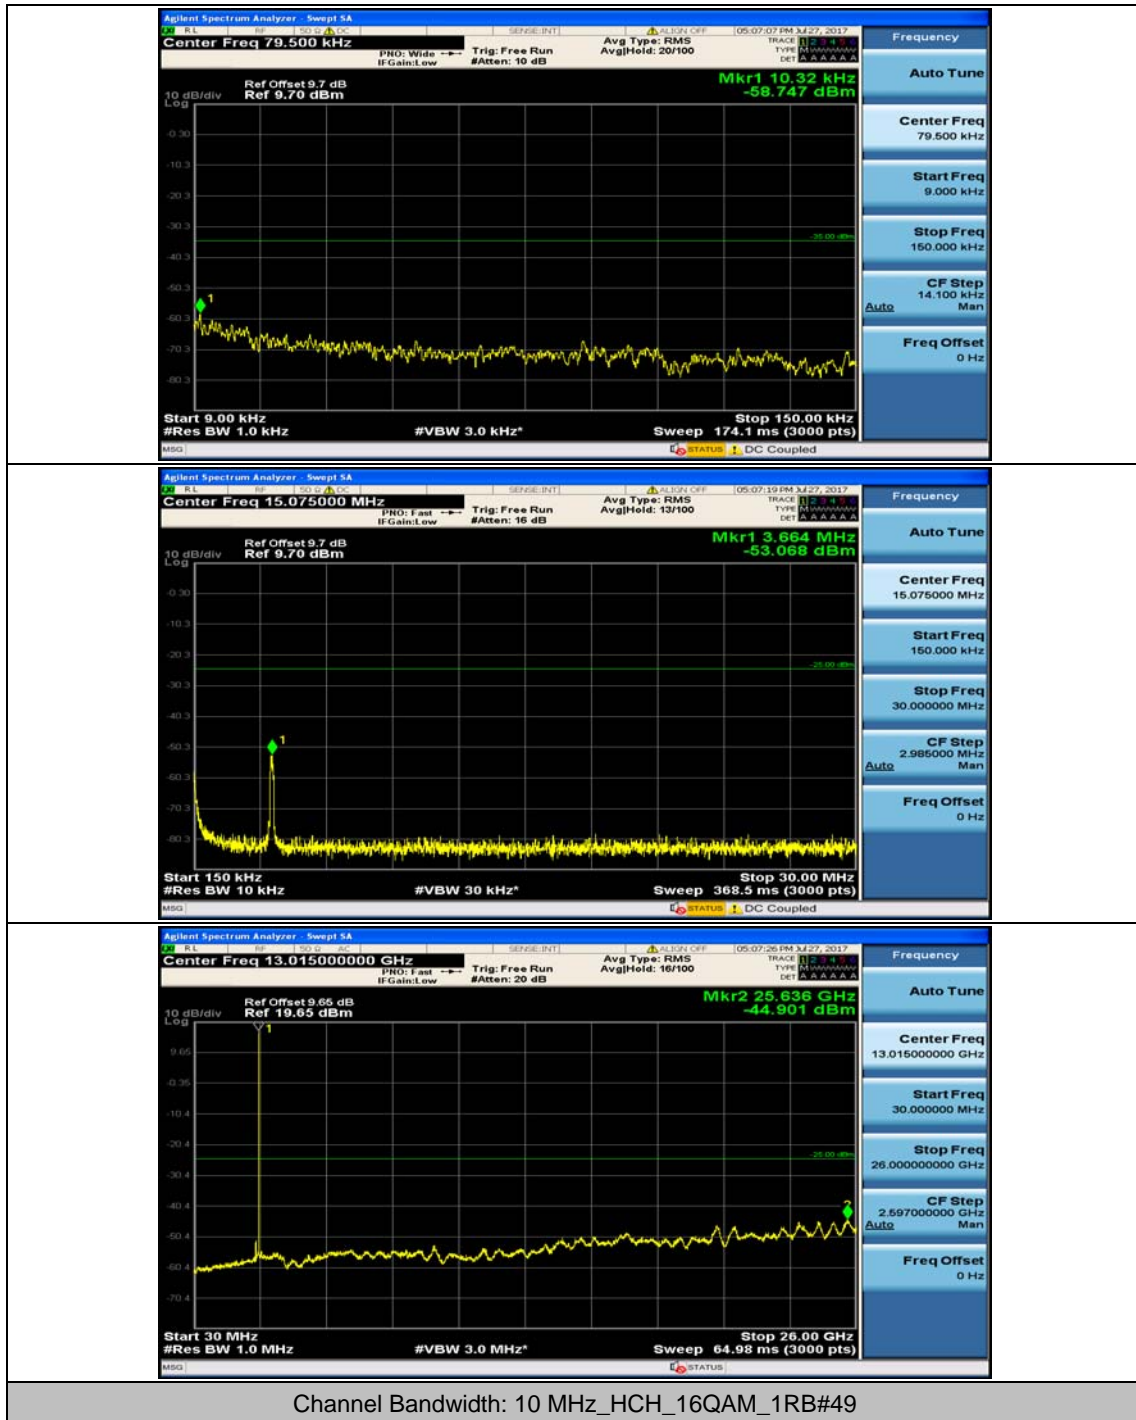

Channel Bandwidth: 10 MHz

Channel Bandwidth: 10 MHz_MCH_QPSK_1RB#0

Channel Bandwidth: 10 MHz_MCH_QPSK_1RB#24

Channel Bandwidth: 10 MHz_HCH_QPSK_1RB#0

Channel Bandwidth: 10 MHz_HCH_QPSK_1RB#24

Channel Bandwidth: 10 MHz_LCH_16QAM_1RB#0

Channel Bandwidth: 10 MHz_LCH_16QAM_1RB#24

Channel Bandwidth: 10 MHz_MCH_16QAM_1RB#0

Channel Bandwidth: 10 MHz_MCH_16QAM_1RB#24

Channel Bandwidth: 10 MHz_HCH_16QAM_1RB#0

Channel Bandwidth: 10 MHz_HCH_16QAM_1RB#24

Channel Bandwidth: 15 MHz

(Channel Bandwidth:15 MHz)_MCH_QPSK_1RB#0

(Channel Bandwidth:15 MHz)_MCH_QPSK_1RB#37

(Channel Bandwidth:15 MHz)_HCH_QPSK_1RB#0

(Channel Bandwidth:15 MHz)_HCH_QPSK_1RB#37

(Channel Bandwidth:15 MHz)_LCH_16QAM_1RB#0