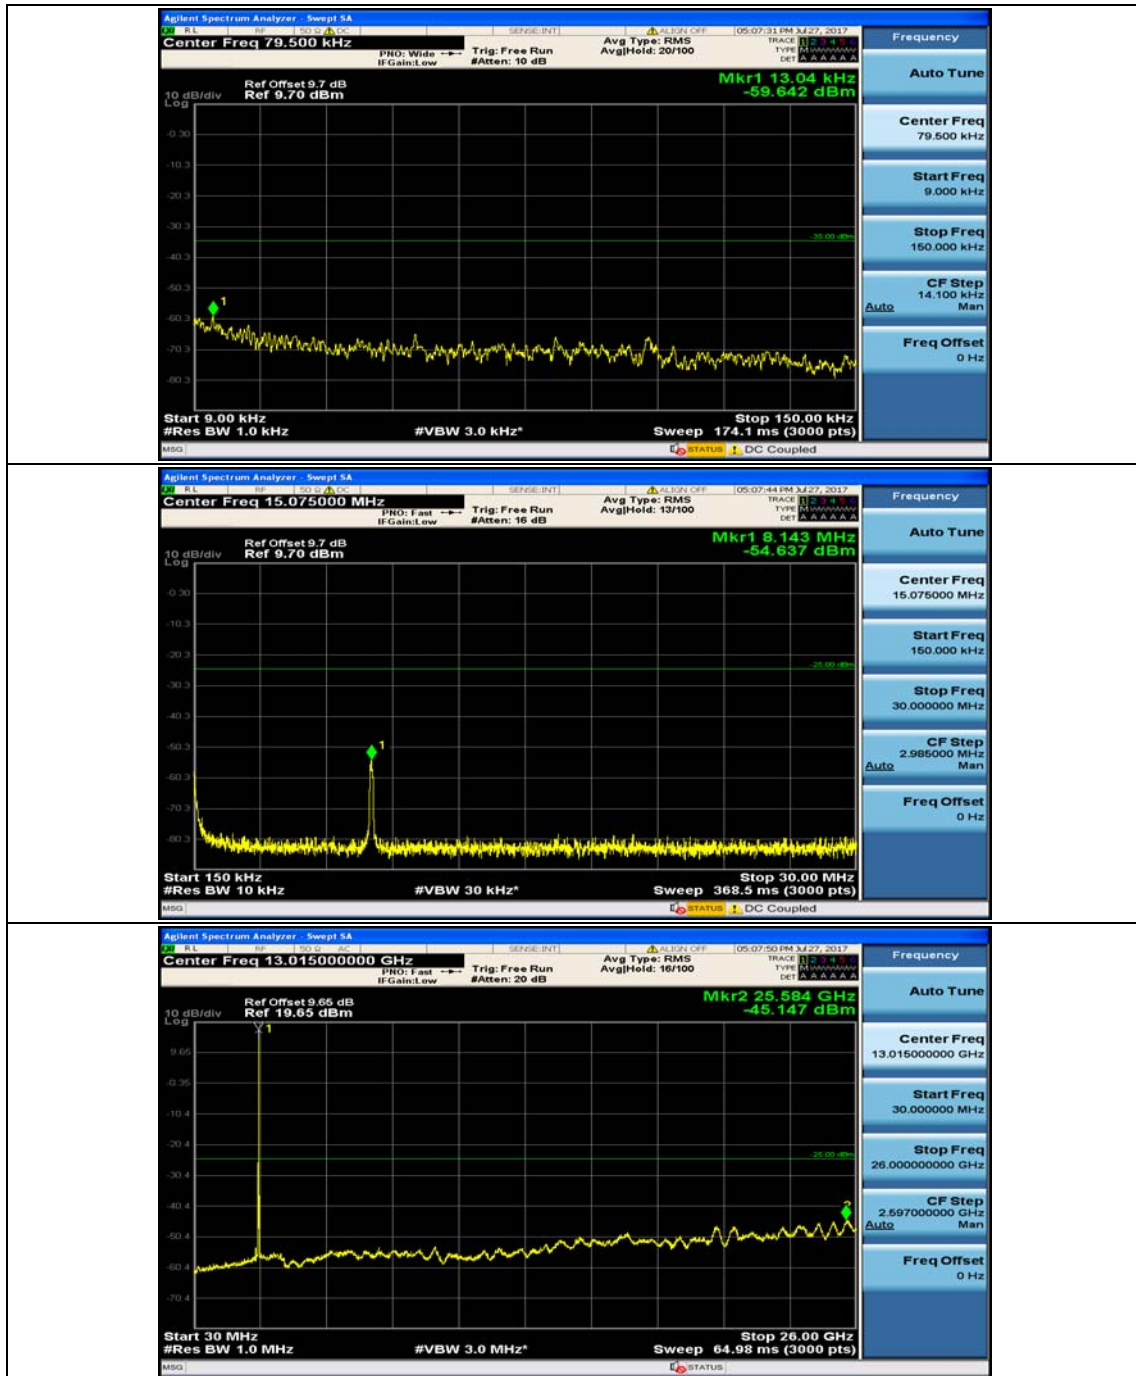

Channel Bandwidth: 10 MHz

Channel Bandwidth: 10 MHz_MCH_QPSK_1RB#0

Channel Bandwidth: 10 MHz_MCH_QPSK_1RB#24

Channel Bandwidth: 10 MHz_HCH_QPSK_1RB#0

Channel Bandwidth: 10 MHz_HCH_QPSK_1RB#24

Channel Bandwidth: 10 MHz_LCH_16QAM_1RB#0

Channel Bandwidth: 10 MHz_LCH_16QAM_1RB#24

Channel Bandwidth: 10 MHz_MCH_16QAM_1RB#0

Channel Bandwidth: 10 MHz_MCH_16QAM_1RB#24

Channel Bandwidth: 10 MHz_HCH_16QAM_1RB#0

Channel Bandwidth: 10 MHz_HCH_16QAM_1RB#24

Channel Bandwidth: 15 MHz

(Channel Bandwidth:15 MHz)_MCH_QPSK_1RB#0

(Channel Bandwidth:15 MHz)_MCH_QPSK_1RB#37

(Channel Bandwidth:15 MHz)_HCH_QPSK_1RB#0

(Channel Bandwidth:15 MHz)_HCH_QPSK_1RB#37

(Channel Bandwidth:15 MHz)_LCH_16QAM_1RB#0