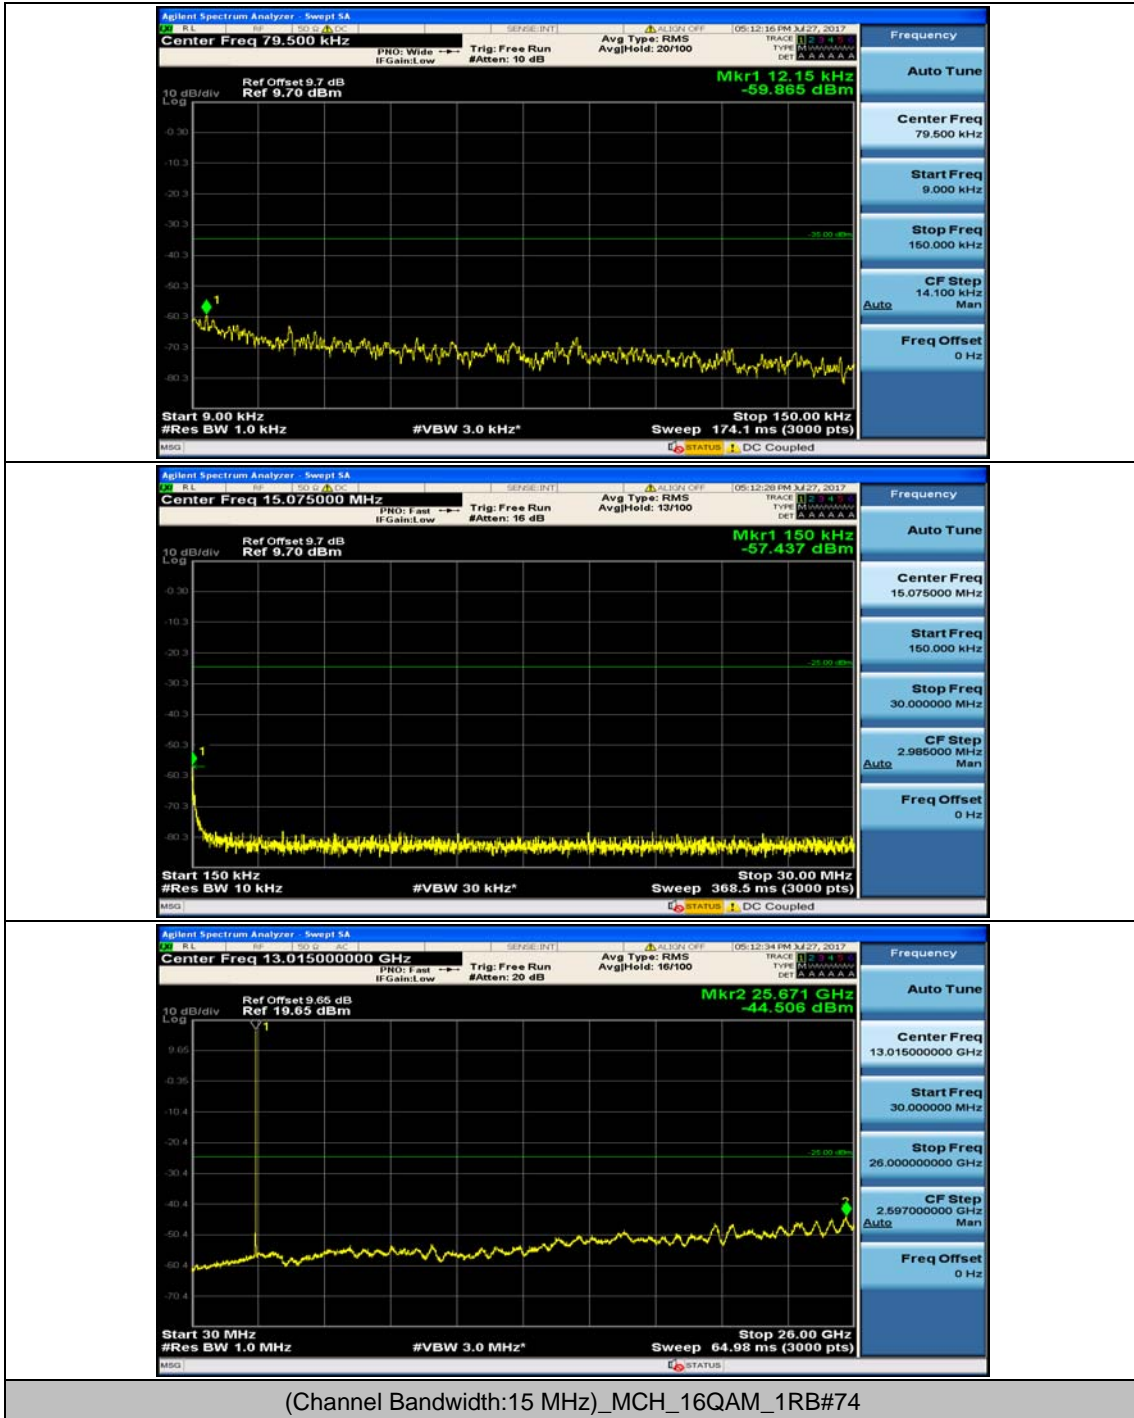

(Channel Bandwidth:15 MHz)_LCH_16QAM_1RB#37

(Channel Bandwidth:15 MHz)_MCH_16QAM_1RB#0

(Channel Bandwidth:15 MHz)_MCH_16QAM_1RB#37

(Channel Bandwidth:15 MHz)_HCH_16QAM_1RB#0

(Channel Bandwidth:15 MHz)_HCH_16QAM_1RB#37

Channel Bandwidth: 20 MHz