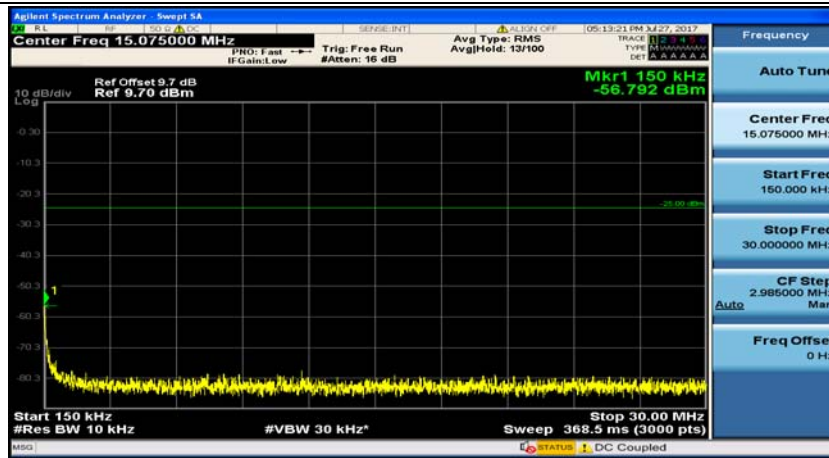

Channel Bandwidth: 15 MHz

(Channel Bandwidth:15 MHz)_MCH_QPSK_1RB#0

(Channel Bandwidth:15 MHz)_MCH_QPSK_1RB#37

(Channel Bandwidth:15 MHz)_HCH_QPSK_1RB#0

(Channel Bandwidth:15 MHz)_HCH_QPSK_1RB#37

(Channel Bandwidth:15 MHz)_LCH_16QAM_1RB#0

Channel Bandwidth: 20 MHz