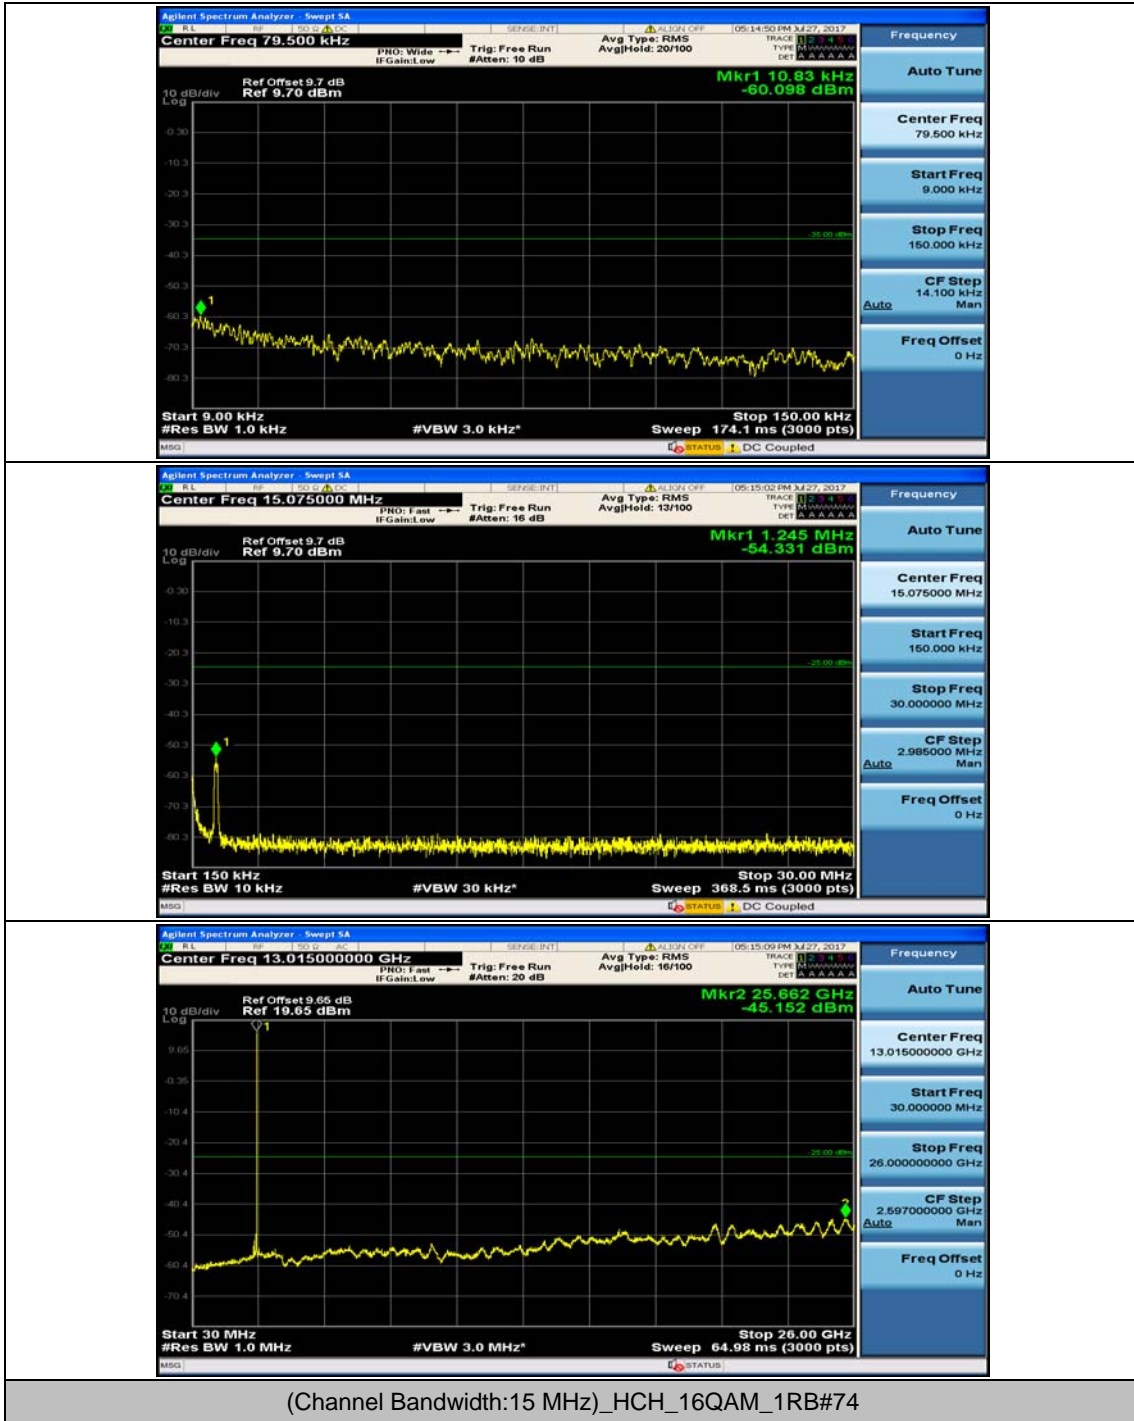

Channel Bandwidth: 15 MHz

(Channel Bandwidth:15 MHz)_MCH_QPSK_1RB#0

(Channel Bandwidth:15 MHz)_MCH_QPSK_1RB#37

(Channel Bandwidth:15 MHz)_HCH_QPSK_1RB#0

(Channel Bandwidth:15 MHz)_HCH_QPSK_1RB#37

(Channel Bandwidth:15 MHz)_LCH_16QAM_1RB#0

(Channel Bandwidth:15 MHz)_LCH_16QAM_1RB#37

(Channel Bandwidth:15 MHz)_MCH_16QAM_1RB#0

(Channel Bandwidth:15 MHz)_MCH_16QAM_1RB#37

(Channel Bandwidth:15 MHz)_HCH_16QAM_1RB#0

(Channel Bandwidth:15 MHz)_HCH_16QAM_1RB#37

Channel Bandwidth: 20 MHz