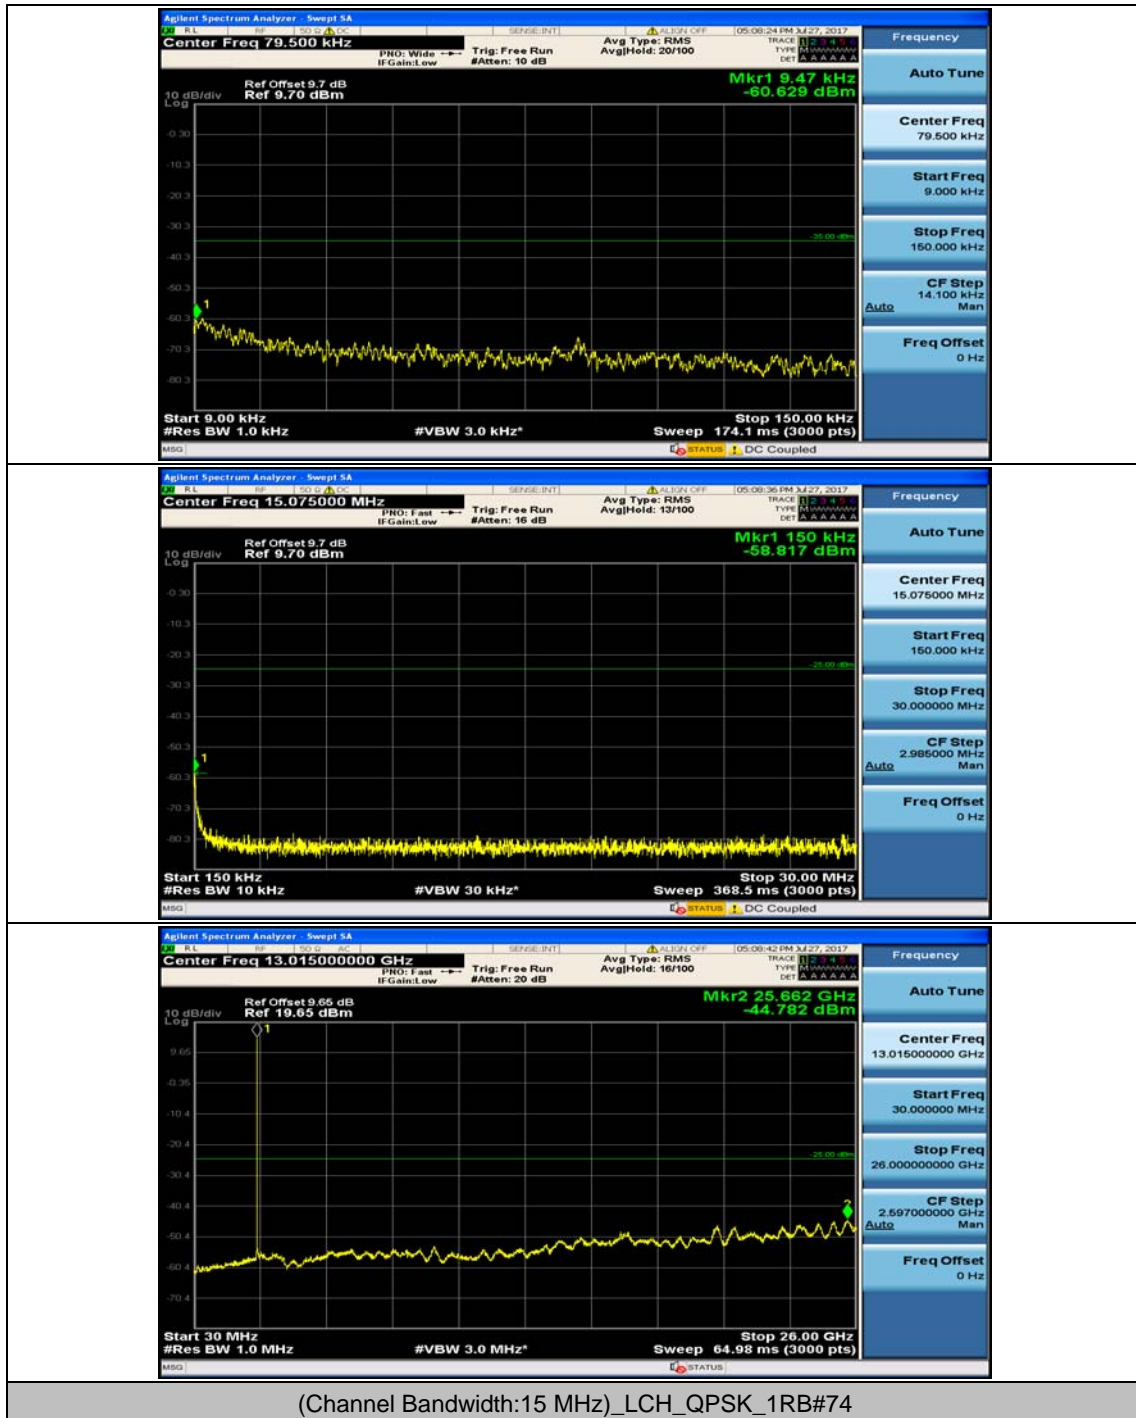

Channel Bandwidth: 10 MHz

Channel Bandwidth: 10 MHz_MCH_QPSK_1RB#0

Channel Bandwidth: 10 MHz_MCH_QPSK_1RB#24

Channel Bandwidth: 10 MHz_HCH_QPSK_1RB#0

Channel Bandwidth: 10 MHz_HCH_QPSK_1RB#24

Channel Bandwidth: 10 MHz_LCH_16QAM_1RB#0

Channel Bandwidth: 10 MHz_LCH_16QAM_1RB#24

Channel Bandwidth: 10 MHz_MCH_16QAM_1RB#0

Channel Bandwidth: 10 MHz_MCH_16QAM_1RB#24

Channel Bandwidth: 10 MHz_HCH_16QAM_1RB#0

Channel Bandwidth: 10 MHz_HCH_16QAM_1RB#24

Channel Bandwidth: 15 MHz

(Channel Bandwidth:15 MHz)_MCH_QPSK_1RB#0

(Channel Bandwidth:15 MHz)_MCH_QPSK_1RB#37

(Channel Bandwidth:15 MHz)_HCH_QPSK_1RB#0

(Channel Bandwidth:15 MHz)_HCH_QPSK_1RB#37

(Channel Bandwidth:15 MHz)_LCH_16QAM_1RB#0