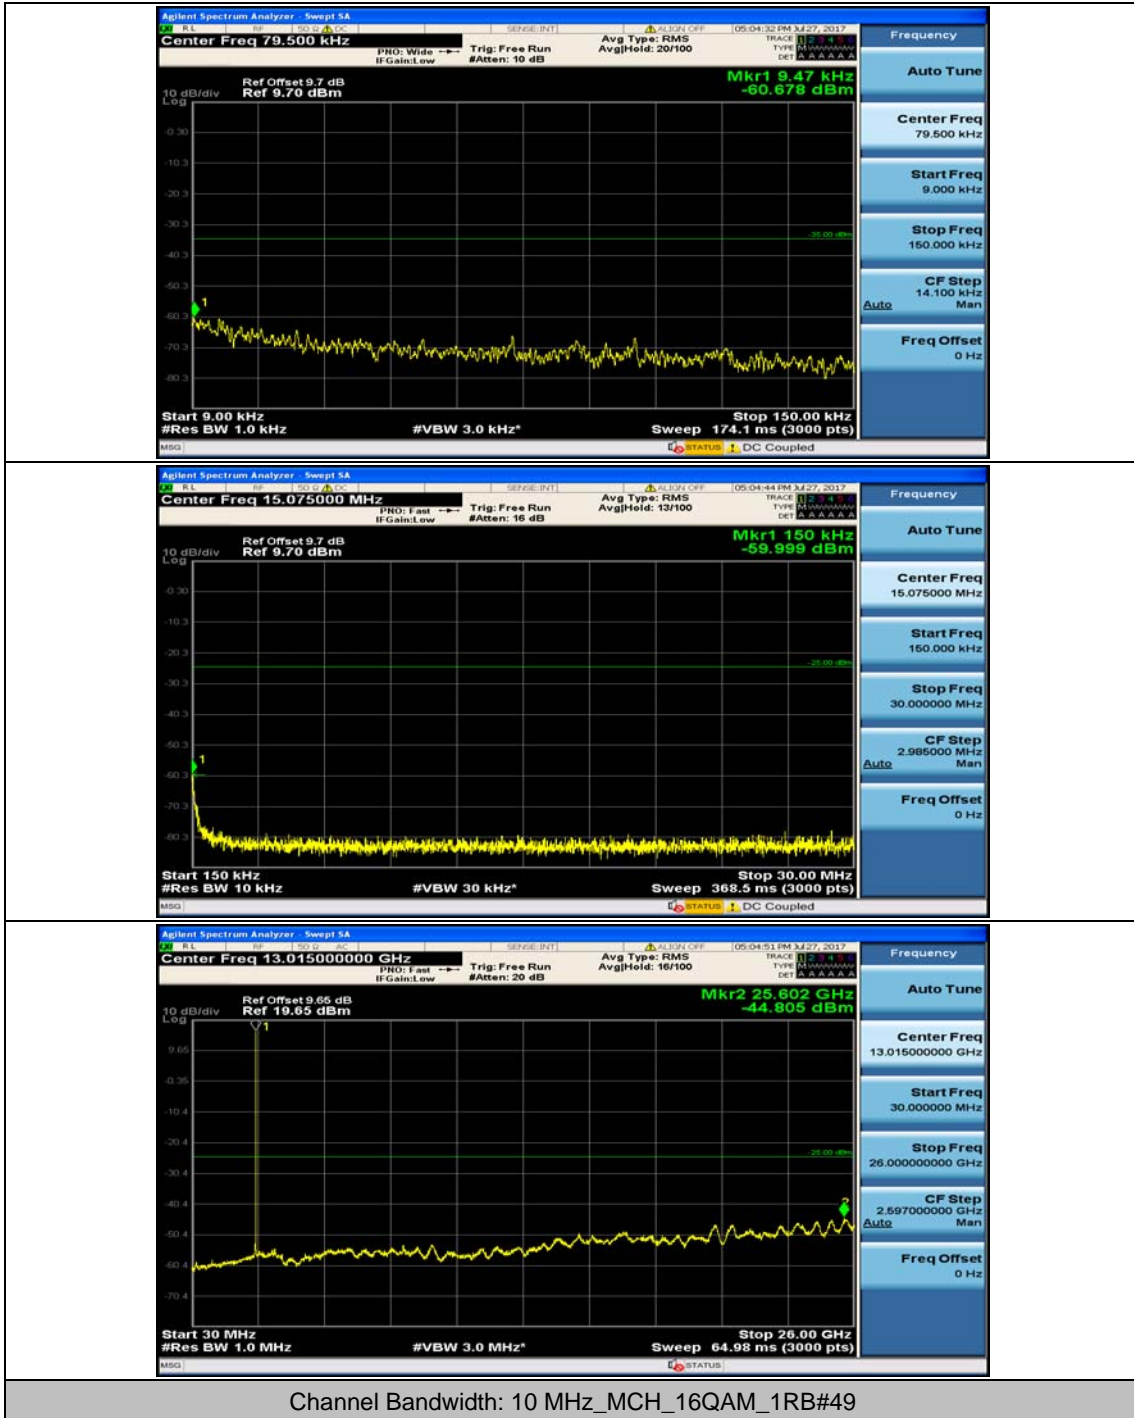

Channel Bandwidth: 10 MHz

Channel Bandwidth: 10 MHz_MCH_QPSK_1RB#0

Channel Bandwidth: 10 MHz_MCH_QPSK_1RB#24

Channel Bandwidth: 10 MHz_HCH_QPSK_1RB#0

Channel Bandwidth: 10 MHz_HCH_QPSK_1RB#24

Channel Bandwidth: 10 MHz_LCH_16QAM_1RB#0

Channel Bandwidth: 10 MHz_LCH_16QAM_1RB#24

Channel Bandwidth: 10 MHz_MCH_16QAM_1RB#0

Channel Bandwidth: 10 MHz_MCH_16QAM_1RB#24

Channel Bandwidth: 10 MHz_HCH_16QAM_1RB#0

Channel Bandwidth: 10 MHz_HCH_16QAM_1RB#24

Channel Bandwidth: 15 MHz

(Channel Bandwidth:15 MHz)_MCH_QPSK_1RB#0

(Channel Bandwidth:15 MHz)_MCH_QPSK_1RB#37

(Channel Bandwidth:15 MHz)_HCH_QPSK_1RB#0

(Channel Bandwidth:15 MHz)_HCH_QPSK_1RB#37

(Channel Bandwidth:15 MHz)_LCH_16QAM_1RB#0

Channel Bandwidth: 20 MHz