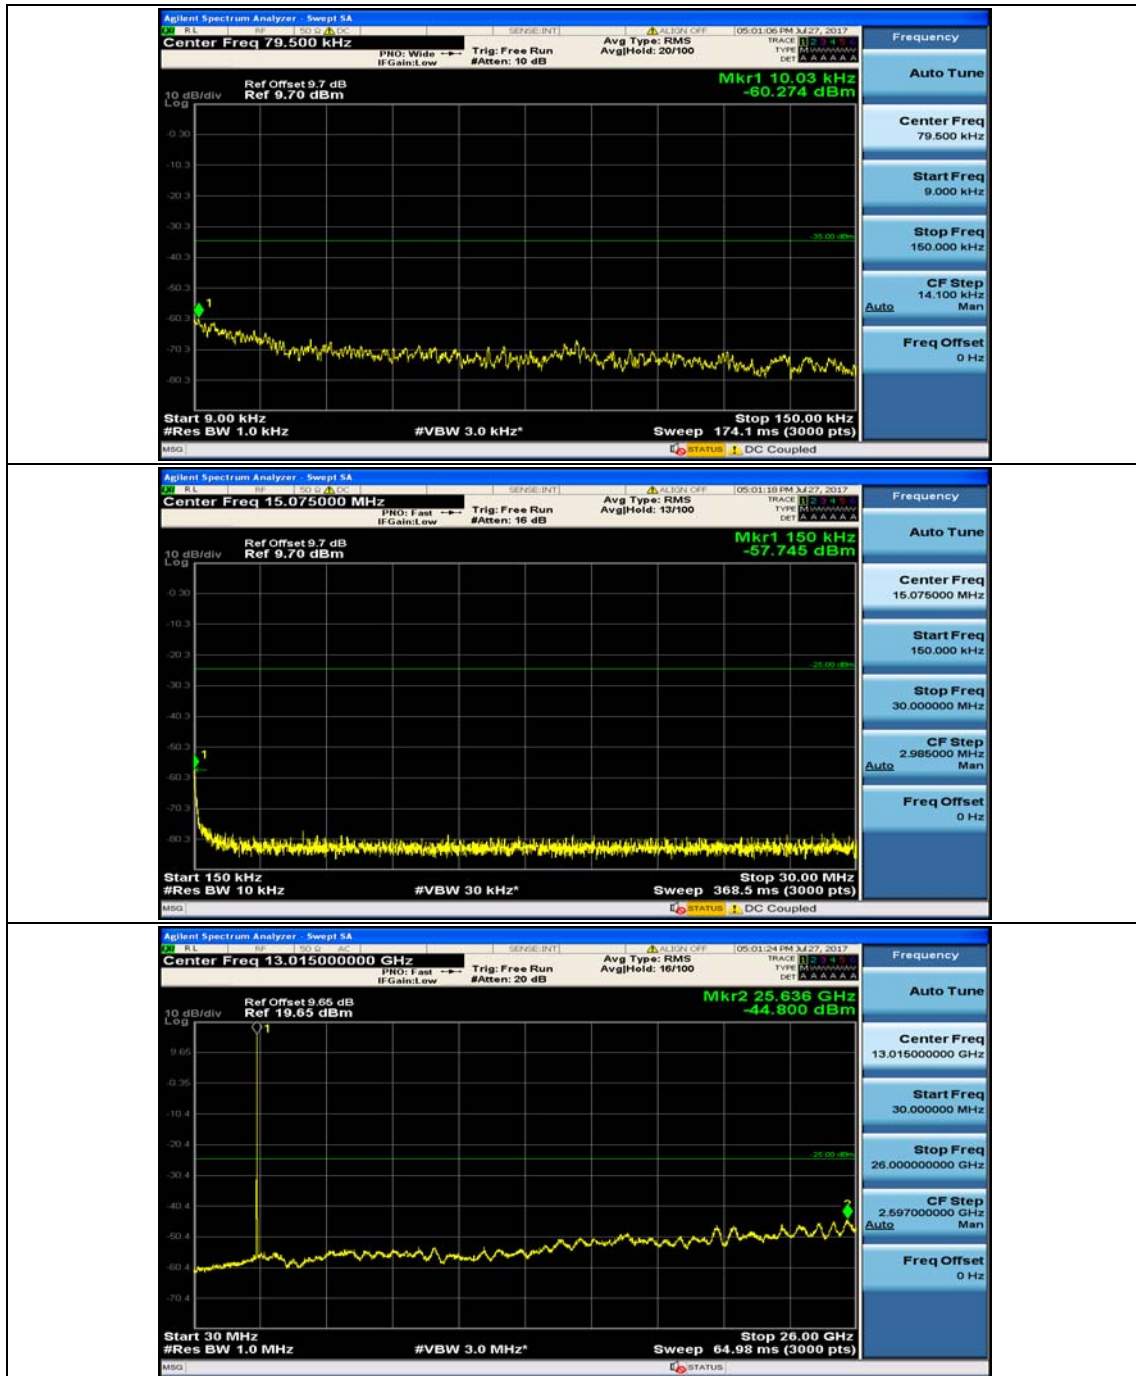

Channel Bandwidth: 10 MHz

Channel Bandwidth: 10 MHz_MCH_QPSK_1RB#0

Channel Bandwidth: 10 MHz_MCH_QPSK_1RB#24

Channel Bandwidth: 10 MHz_HCH_QPSK_1RB#0

Channel Bandwidth: 10 MHz_HCH_QPSK_1RB#24

Channel Bandwidth: 10 MHz_LCH_16QAM_1RB#0

Channel Bandwidth: 10 MHz_LCH_16QAM_1RB#24

Channel Bandwidth: 10 MHz_MCH_16QAM_1RB#0

Channel Bandwidth: 10 MHz_MCH_16QAM_1RB#24

Channel Bandwidth: 10 MHz_HCH_16QAM_1RB#0

Channel Bandwidth: 10 MHz_HCH_16QAM_1RB#24

Channel Bandwidth: 20 MHz