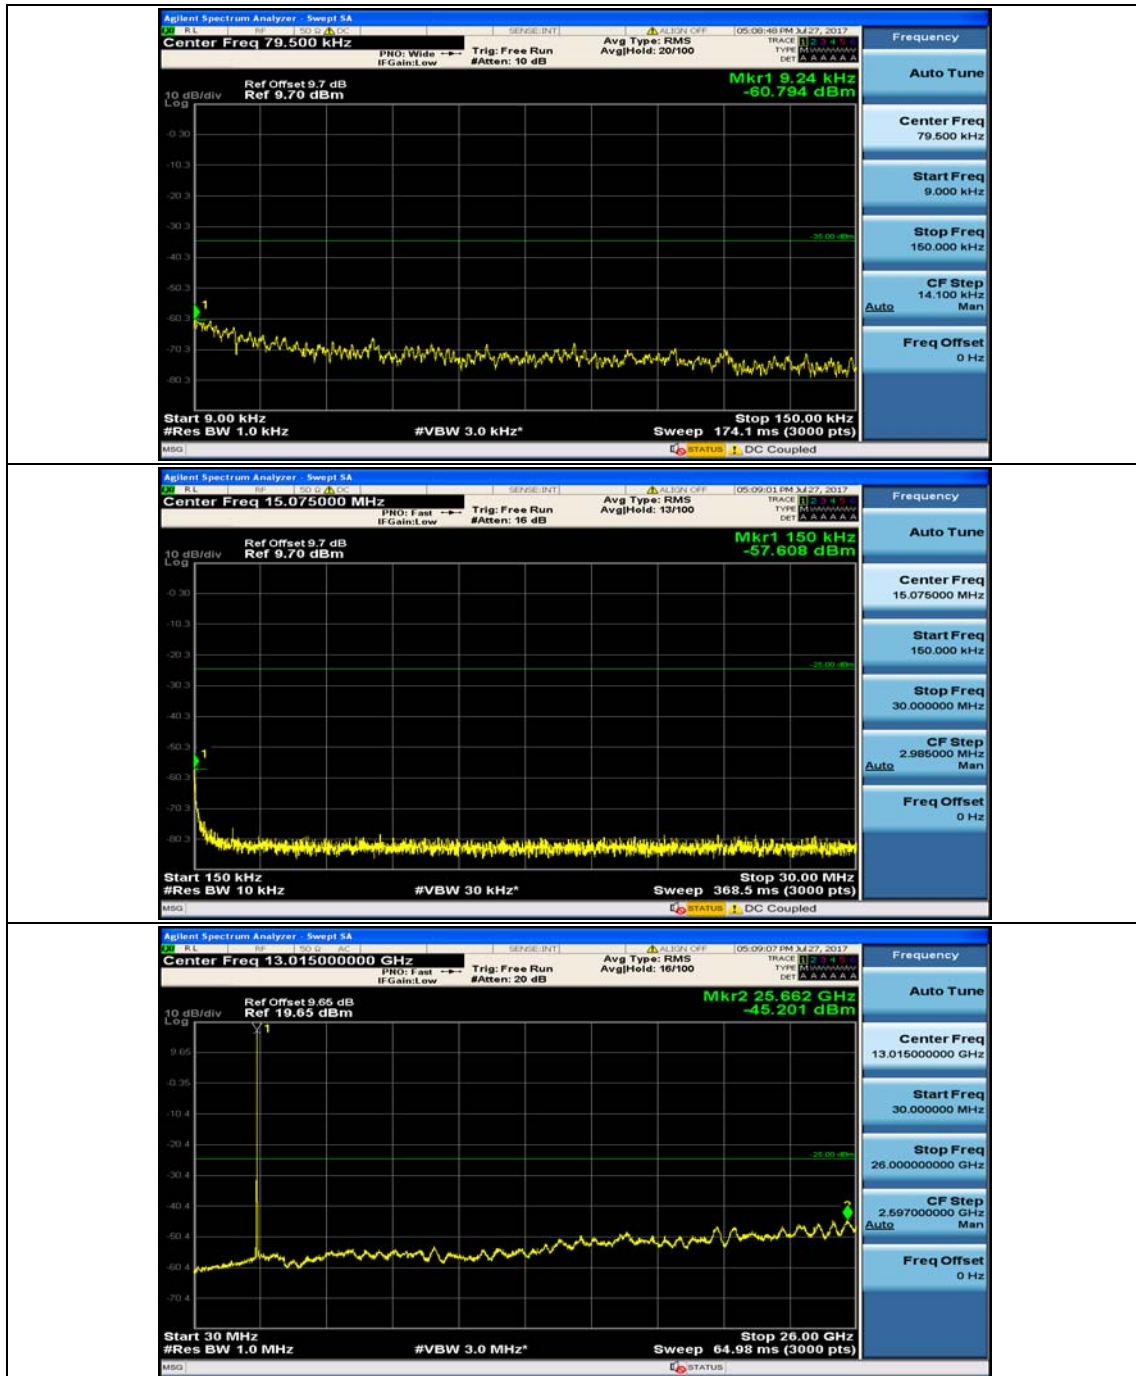

Channel Bandwidth: 10 MHz

Channel Bandwidth: 10 MHz_MCH_QPSK_1RB#0

Channel Bandwidth: 10 MHz_MCH_QPSK_1RB#24

Channel Bandwidth: 10 MHz_HCH_QPSK_1RB#0

Channel Bandwidth: 10 MHz_HCH_QPSK_1RB#24

Channel Bandwidth: 10 MHz_LCH_16QAM_1RB#0

Channel Bandwidth: 10 MHz_LCH_16QAM_1RB#24

Channel Bandwidth: 10 MHz_MCH_16QAM_1RB#0

Channel Bandwidth: 10 MHz_MCH_16QAM_1RB#24

Channel Bandwidth: 10 MHz_HCH_16QAM_1RB#0

Channel Bandwidth: 10 MHz_HCH_16QAM_1RB#24

Channel Bandwidth: 15 MHz

(Channel Bandwidth:15 MHz)_MCH_QPSK_1RB#0

(Channel Bandwidth:15 MHz)_MCH_QPSK_1RB#37

(Channel Bandwidth:15 MHz)_HCH_QPSK_1RB#0

(Channel Bandwidth:15 MHz)_HCH_QPSK_1RB#37

(Channel Bandwidth:15 MHz)_LCH_16QAM_1RB#0