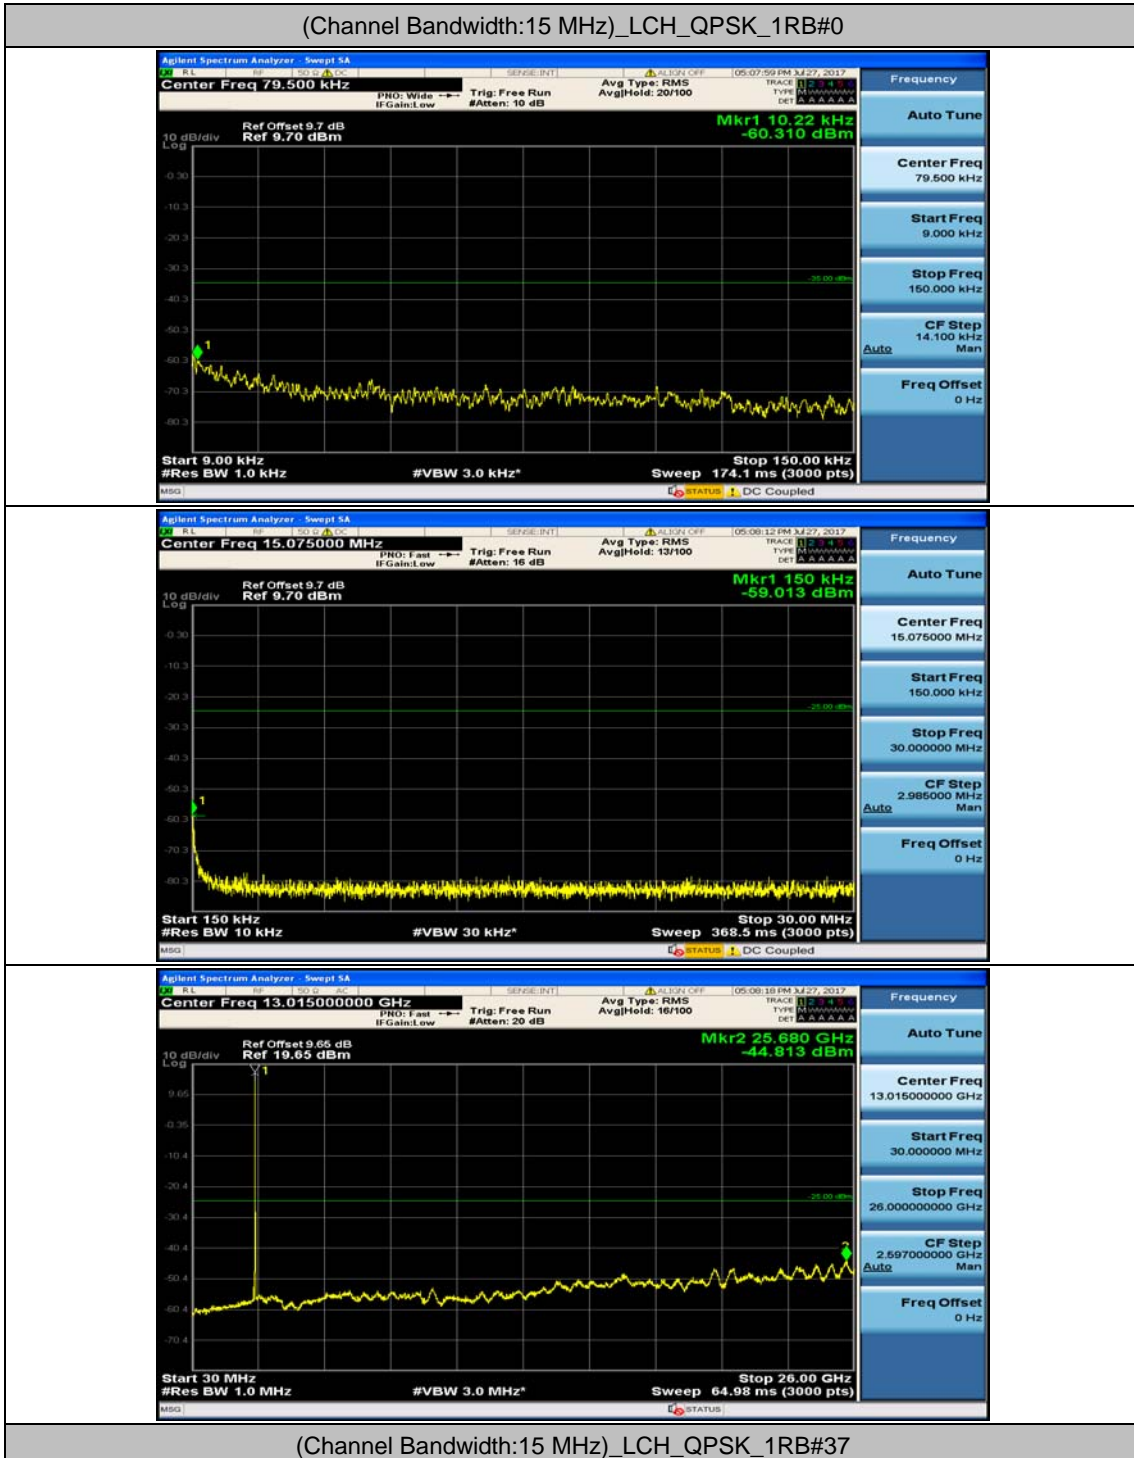

Channel Bandwidth: 10 MHz

Channel Bandwidth: 10 MHz_MCH_QPSK_1RB#0

Channel Bandwidth: 10 MHz_MCH_QPSK_1RB#24

Channel Bandwidth: 10 MHz_HCH_QPSK_1RB#0

Channel Bandwidth: 10 MHz_HCH_QPSK_1RB#24

Channel Bandwidth: 10 MHz_LCH_16QAM_1RB#0

Channel Bandwidth: 10 MHz_LCH_16QAM_1RB#24

Channel Bandwidth: 10 MHz_MCH_16QAM_1RB#0

Channel Bandwidth: 10 MHz_MCH_16QAM_1RB#24

Channel Bandwidth: 10 MHz_HCH_16QAM_1RB#0

Channel Bandwidth: 10 MHz_HCH_16QAM_1RB#24

Channel Bandwidth: 15 MHz

(Channel Bandwidth:15 MHz)_MCH_QPSK_1RB#0

(Channel Bandwidth:15 MHz)_MCH_QPSK_1RB#37

(Channel Bandwidth:15 MHz)_HCH_QPSK_1RB#0

(Channel Bandwidth:15 MHz)_HCH_QPSK_1RB#37

(Channel Bandwidth:15 MHz)_LCH_16QAM_1RB#0