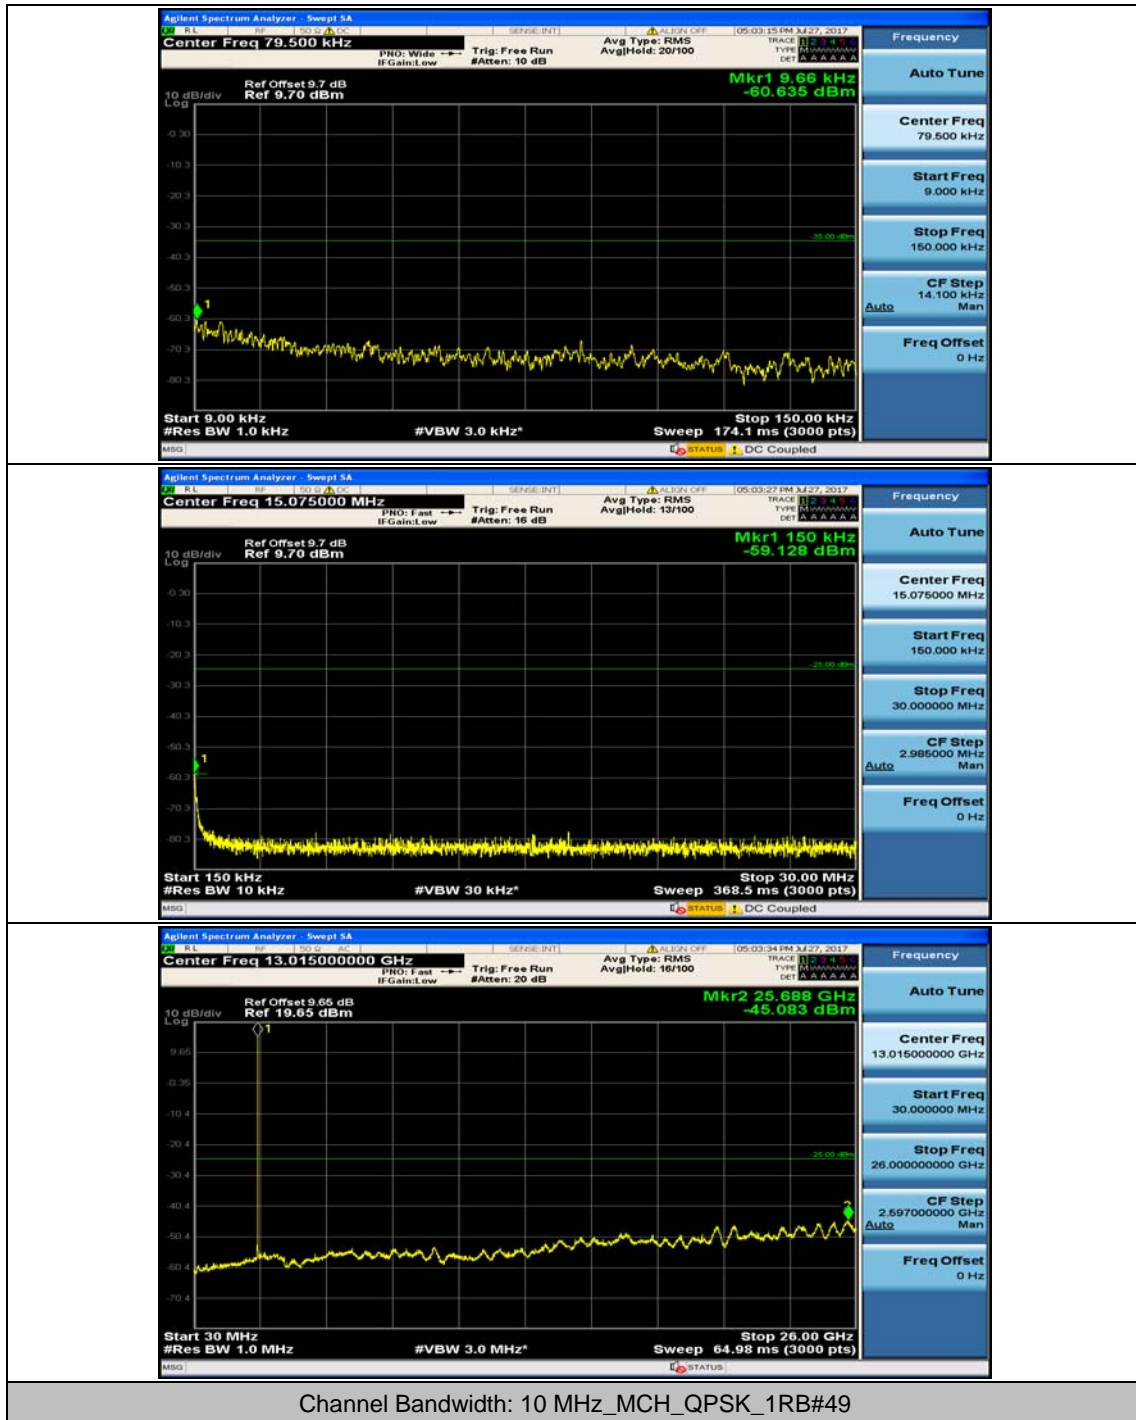

Channel Bandwidth: 10 MHz

Channel Bandwidth: 10 MHz_MCH_QPSK_1RB#0

Channel Bandwidth: 10 MHz_MCH_QPSK_1RB#24

Channel Bandwidth: 10 MHz_HCH_QPSK_1RB#0

Channel Bandwidth: 10 MHz_HCH_QPSK_1RB#24

Channel Bandwidth: 10 MHz_LCH_16QAM_1RB#0

Channel Bandwidth: 10 MHz_LCH_16QAM_1RB#24

Channel Bandwidth: 10 MHz_MCH_16QAM_1RB#0

Channel Bandwidth: 10 MHz_MCH_16QAM_1RB#24

Channel Bandwidth: 10 MHz_HCH_16QAM_1RB#0

Channel Bandwidth: 10 MHz_HCH_16QAM_1RB#24

Channel Bandwidth: 20 MHz