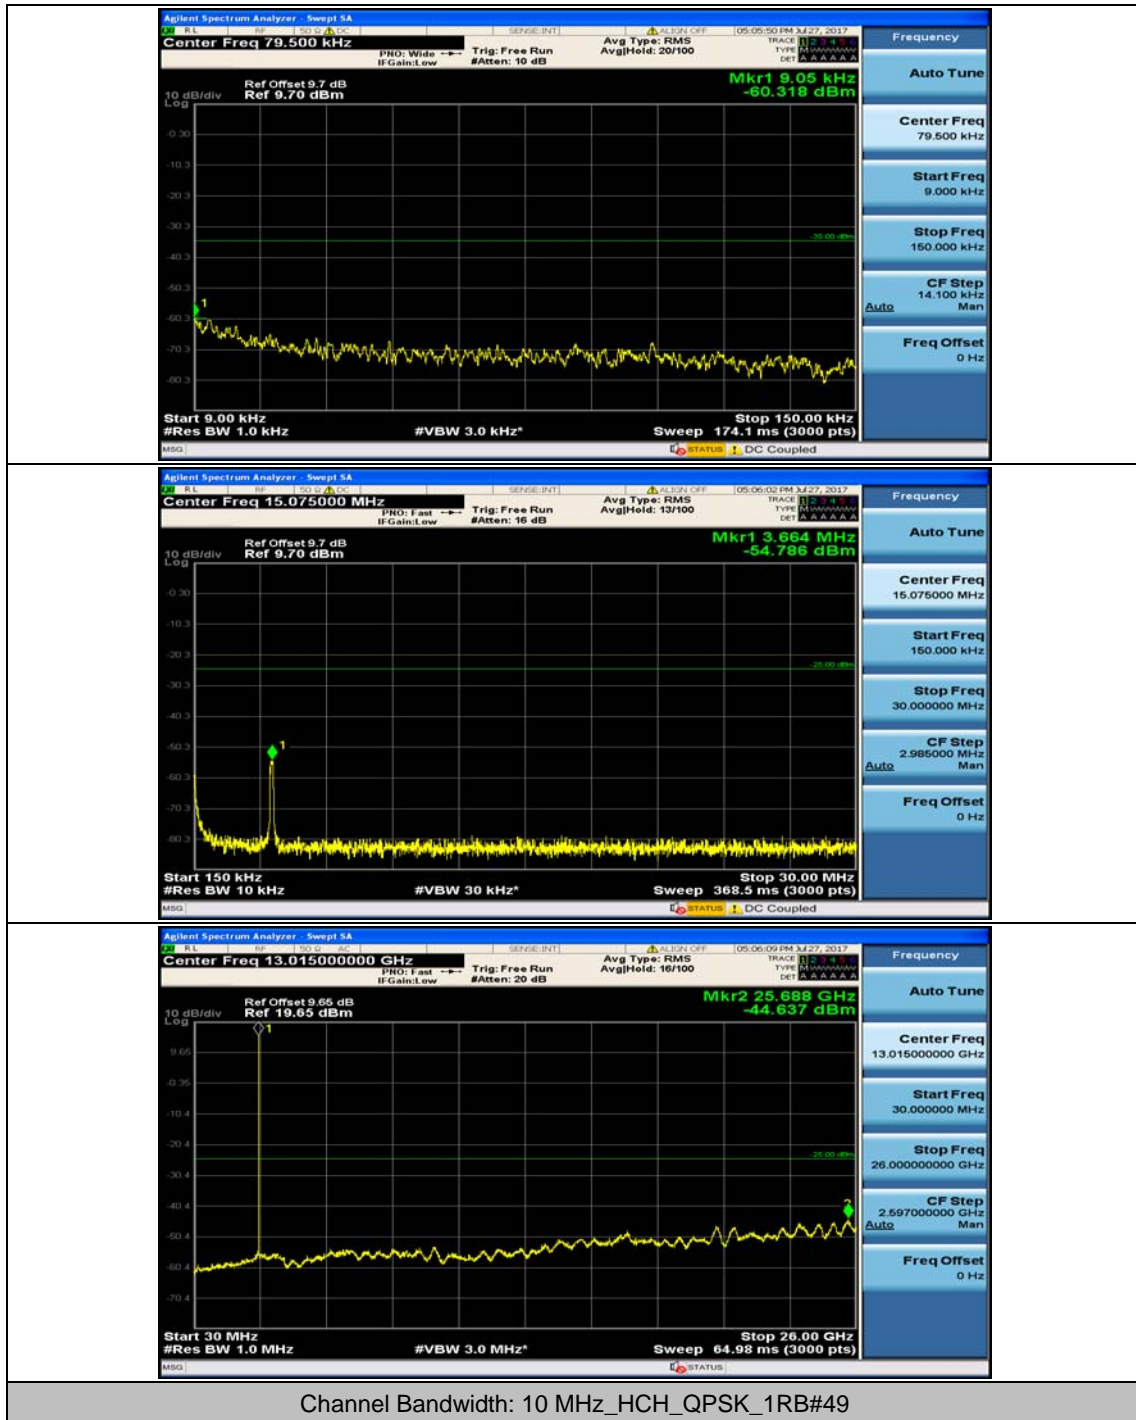

Channel Bandwidth: 10 MHz

Channel Bandwidth: 10 MHz_MCH_QPSK_1RB#0

Channel Bandwidth: 10 MHz_MCH_QPSK_1RB#24

Channel Bandwidth: 10 MHz_HCH_QPSK_1RB#0

Channel Bandwidth: 10 MHz_HCH_QPSK_1RB#24

Channel Bandwidth: 10 MHz_LCH_16QAM_1RB#0

Channel Bandwidth: 10 MHz_LCH_16QAM_1RB#24

Channel Bandwidth: 10 MHz_MCH_16QAM_1RB#0

Channel Bandwidth: 10 MHz_MCH_16QAM_1RB#24

Channel Bandwidth: 10 MHz_HCH_16QAM_1RB#0

Channel Bandwidth: 10 MHz_HCH_16QAM_1RB#24

Channel Bandwidth: 20 MHz