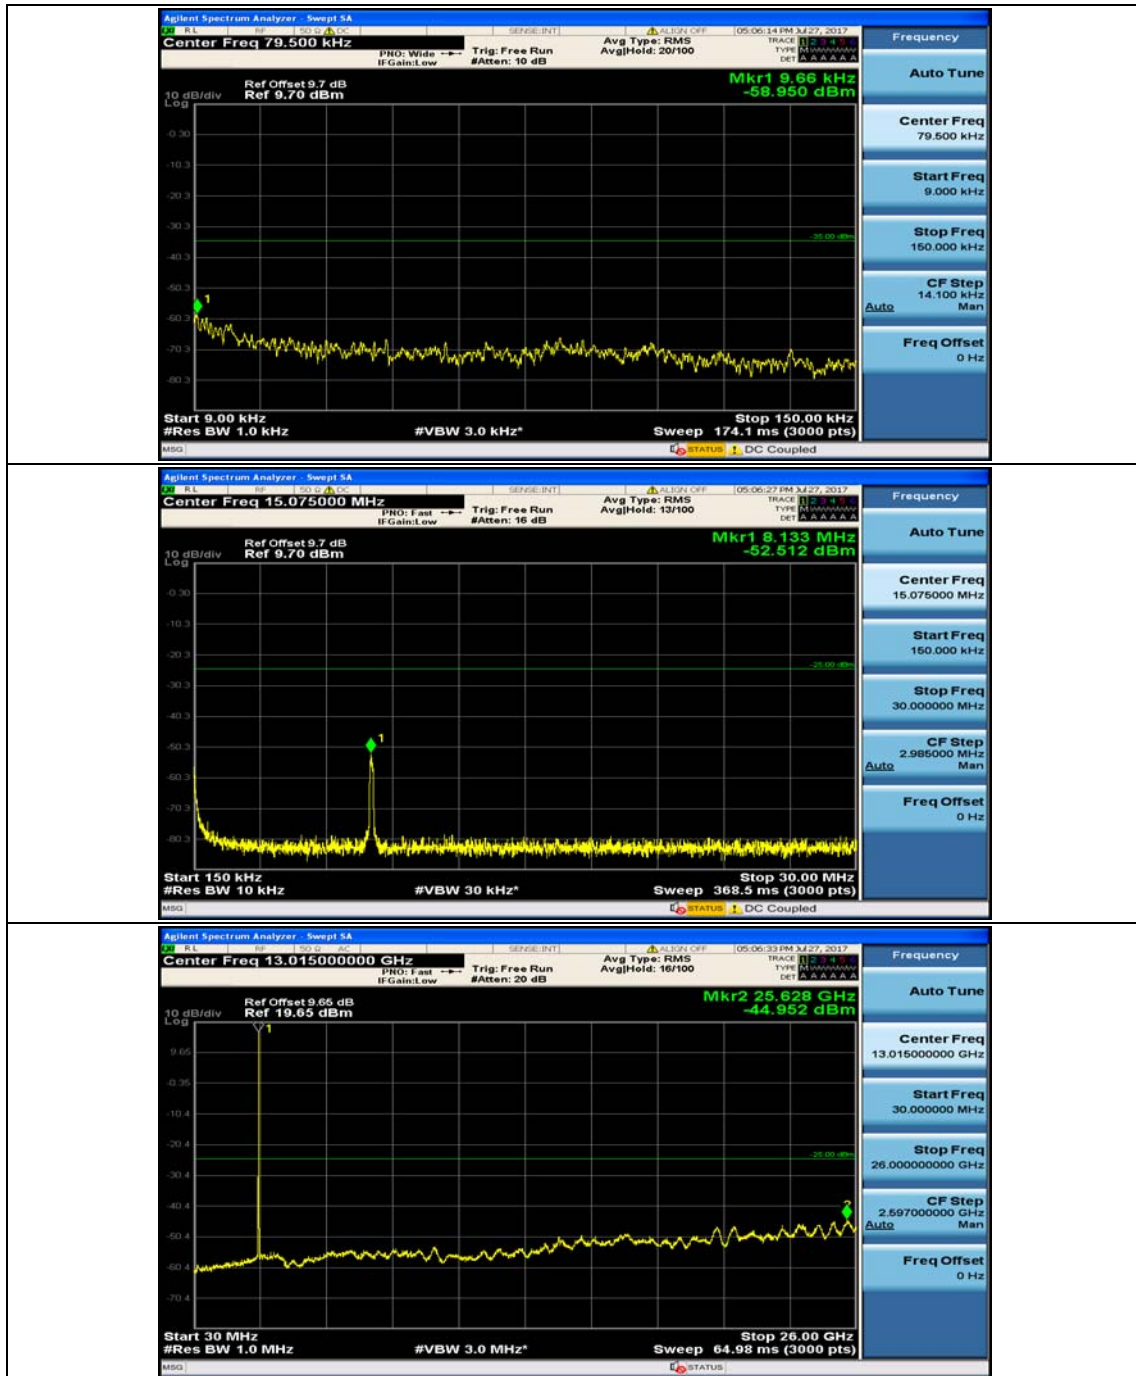

Channel Bandwidth: 10 MHz

Channel Bandwidth: 10 MHz_MCH_QPSK_1RB#0

Channel Bandwidth: 10 MHz_MCH_QPSK_1RB#24

Channel Bandwidth: 10 MHz_HCH_QPSK_1RB#0

Channel Bandwidth: 10 MHz_HCH_QPSK_1RB#24

Channel Bandwidth: 10 MHz_LCH_16QAM_1RB#0

Channel Bandwidth: 10 MHz_LCH_16QAM_1RB#24

Channel Bandwidth: 10 MHz_MCH_16QAM_1RB#0

Channel Bandwidth: 10 MHz_MCH_16QAM_1RB#24

Channel Bandwidth: 10 MHz_HCH_16QAM_1RB#0

Channel Bandwidth: 10 MHz_HCH_16QAM_1RB#24

Channel Bandwidth: 20 MHz