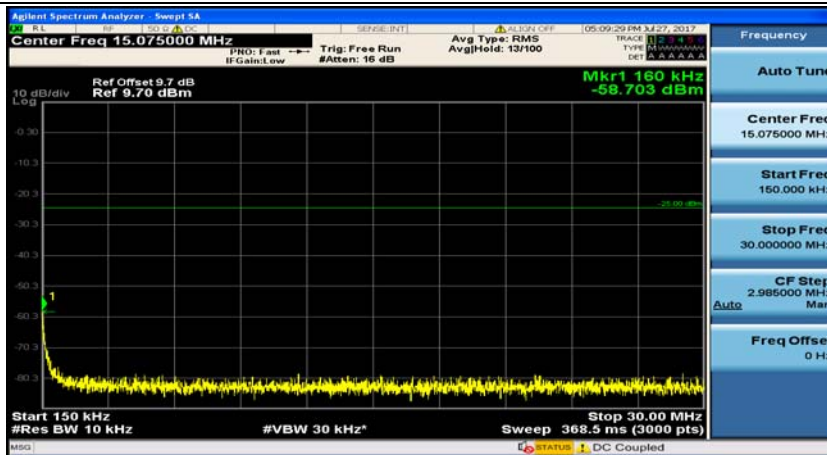

Channel Bandwidth: 15 MHz

(Channel Bandwidth:15 MHz)_MCH_QPSK_1RB#0

(Channel Bandwidth:15 MHz)_MCH_QPSK_1RB#37

(Channel Bandwidth:15 MHz)_HCH_QPSK_1RB#0

(Channel Bandwidth:15 MHz)_HCH_QPSK_1RB#37

(Channel Bandwidth:15 MHz)_LCH_16QAM_1RB#0

Channel Bandwidth: 20 MHz