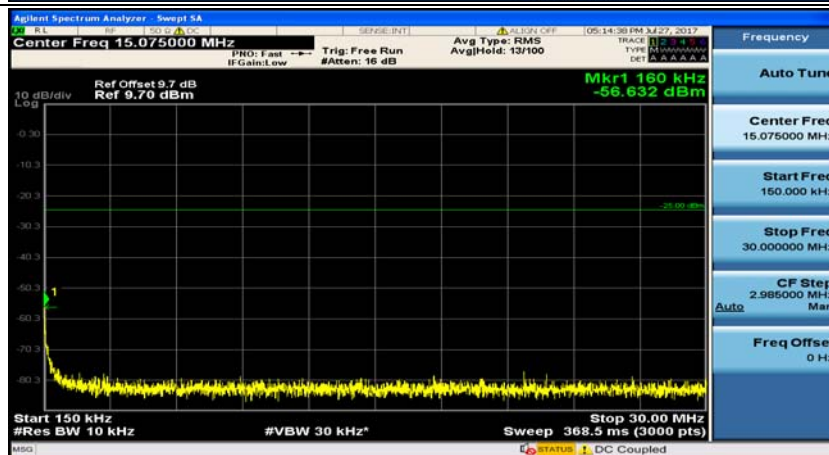

(Channel Bandwidth:15 MHz)_LCH_16QAM_1RB#37

(Channel Bandwidth:15 MHz)_MCH_16QAM_1RB#0

(Channel Bandwidth:15 MHz)_MCH_16QAM_1RB#37

(Channel Bandwidth:15 MHz)_HCH_16QAM_1RB#0

(Channel Bandwidth:15 MHz)_HCH_16QAM_1RB#37

Channel Bandwidth: 20 MHz