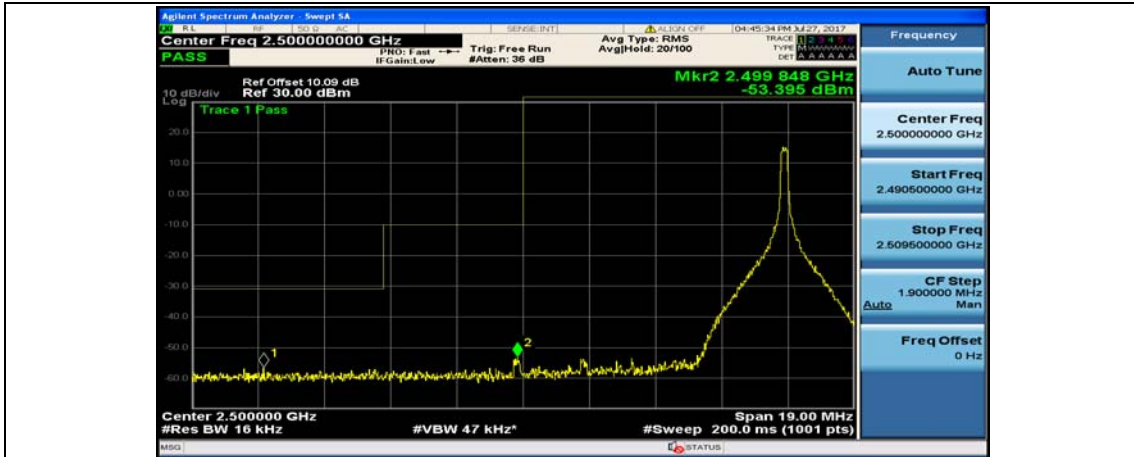

Channel Bandwidth: 10 MHz_HCH_16QAM_25RB#0

Channel Bandwidth: 10 MHz_HCH_16QAM_25RB#12

Channel Bandwidth: 10 MHz_HCH_16QAM_25RB#25

Channel Bandwidth: 10 MHz_HCH_16QAM_50RB#0

Channel Bandwidth: 15 MHz

(Channel Bandwidth:15 MHz)_LCH_QPSK_1RB#37