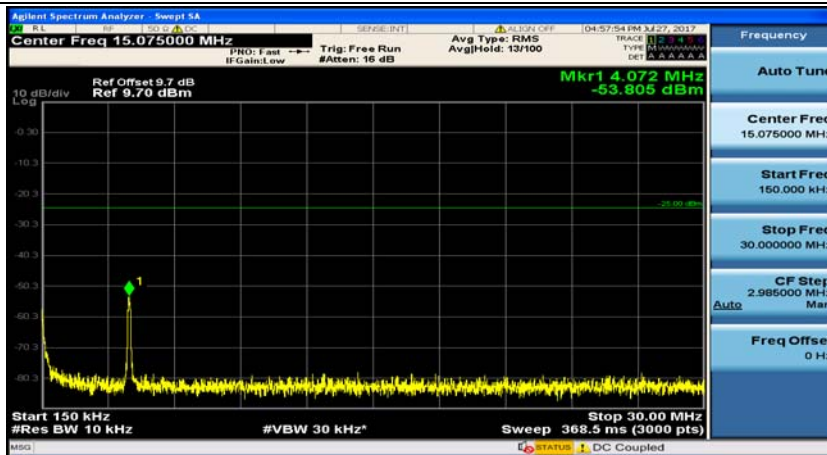

Appendix E: Conducted Spurious Emission

Test Graphs

Channel Bandwidth: 5 MHz

(Channel Bandwidth: 5 MHz)_MCH_QPSK_1RB#0

(Channel Bandwidth: 5 MHz)_MCH_QPSK_1RB#12

(Channel Bandwidth: 5 MHz)_HCH_QPSK_1RB#0

(Channel Bandwidth: 5 MHz)_HCH_QPSK_1RB#12