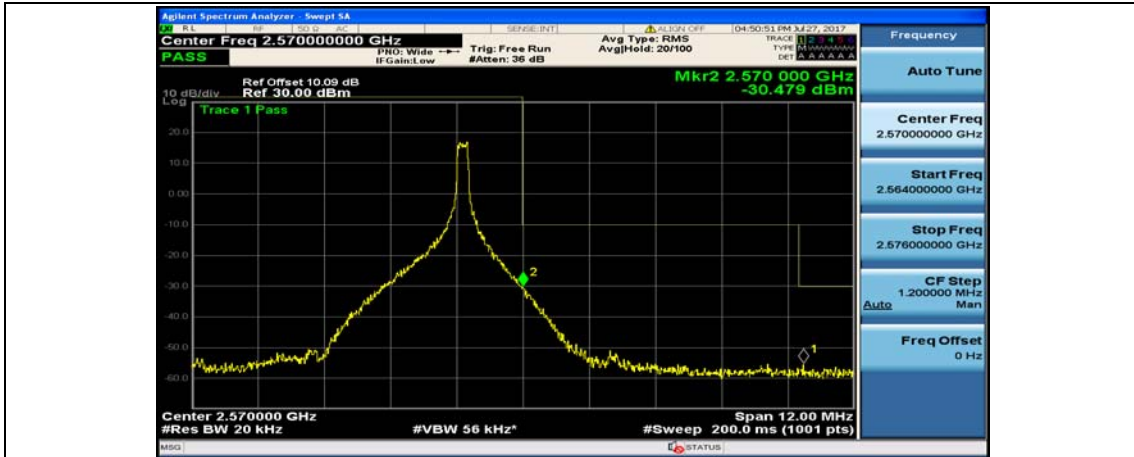

(Channel Bandwidth:20 MHz)_HCH_QPSK_1RB#99