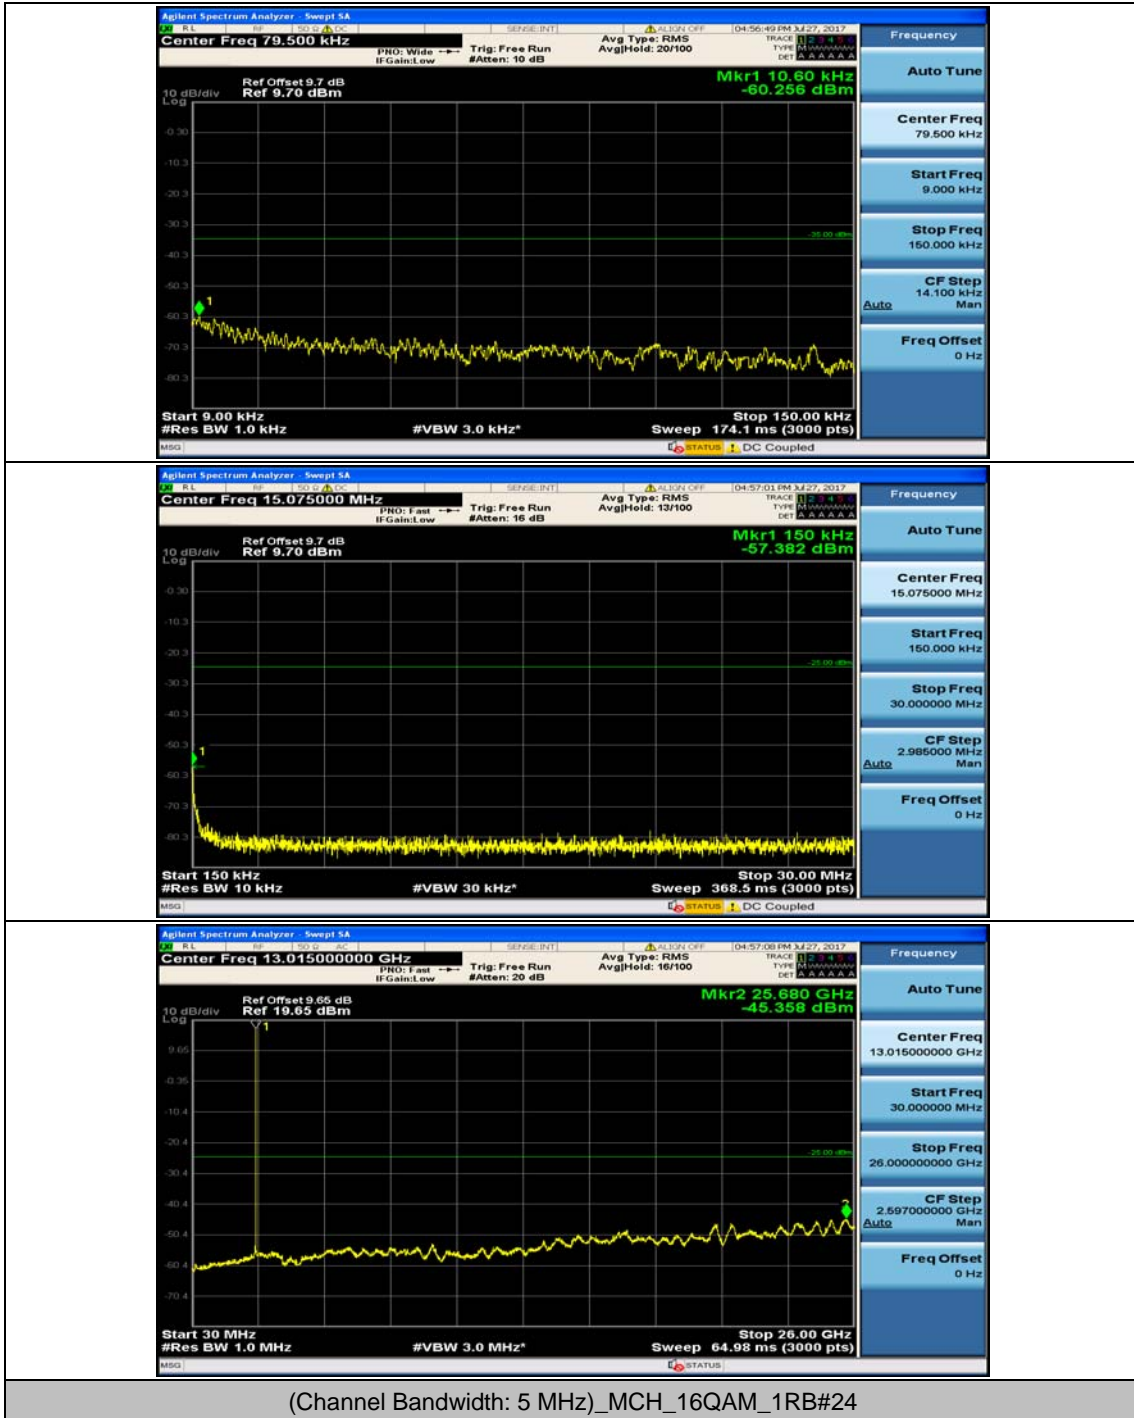

Appendix E: Conducted Spurious Emission

Test Graphs

Channel Bandwidth: 5 MHz

(Channel Bandwidth: 5 MHz)_MCH_QPSK_1RB#0

(Channel Bandwidth: 5 MHz)_MCH_QPSK_1RB#12

(Channel Bandwidth: 5 MHz)_HCH_QPSK_1RB#0

(Channel Bandwidth: 5 MHz)_HCH_QPSK_1RB#12

(Channel Bandwidth: 5 MHz)_LCH_16QAM_1RB#0

(Channel Bandwidth: 5 MHz)_LCH_16QAM_1RB#12

(Channel Bandwidth: 5 MHz)_MCH_16QAM_1RB#0

(Channel Bandwidth: 5 MHz)_MCH_16QAM_1RB#12

(Channel Bandwidth: 5 MHz)_HCH_16QAM_1RB#0

(Channel Bandwidth: 5 MHz)_HCH_16QAM_1RB#12