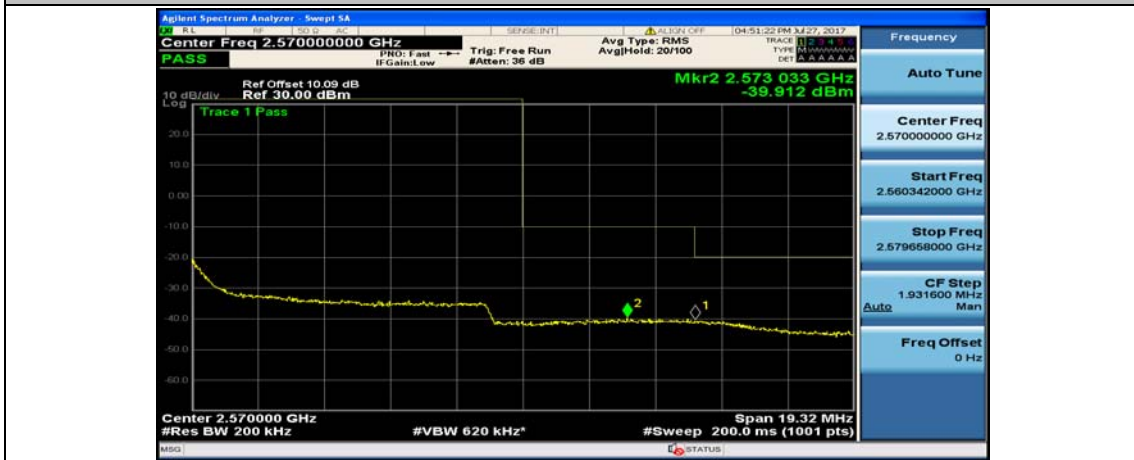

(Channel Bandwidth:20 MHz)_HCH_QPSK_50RB#0