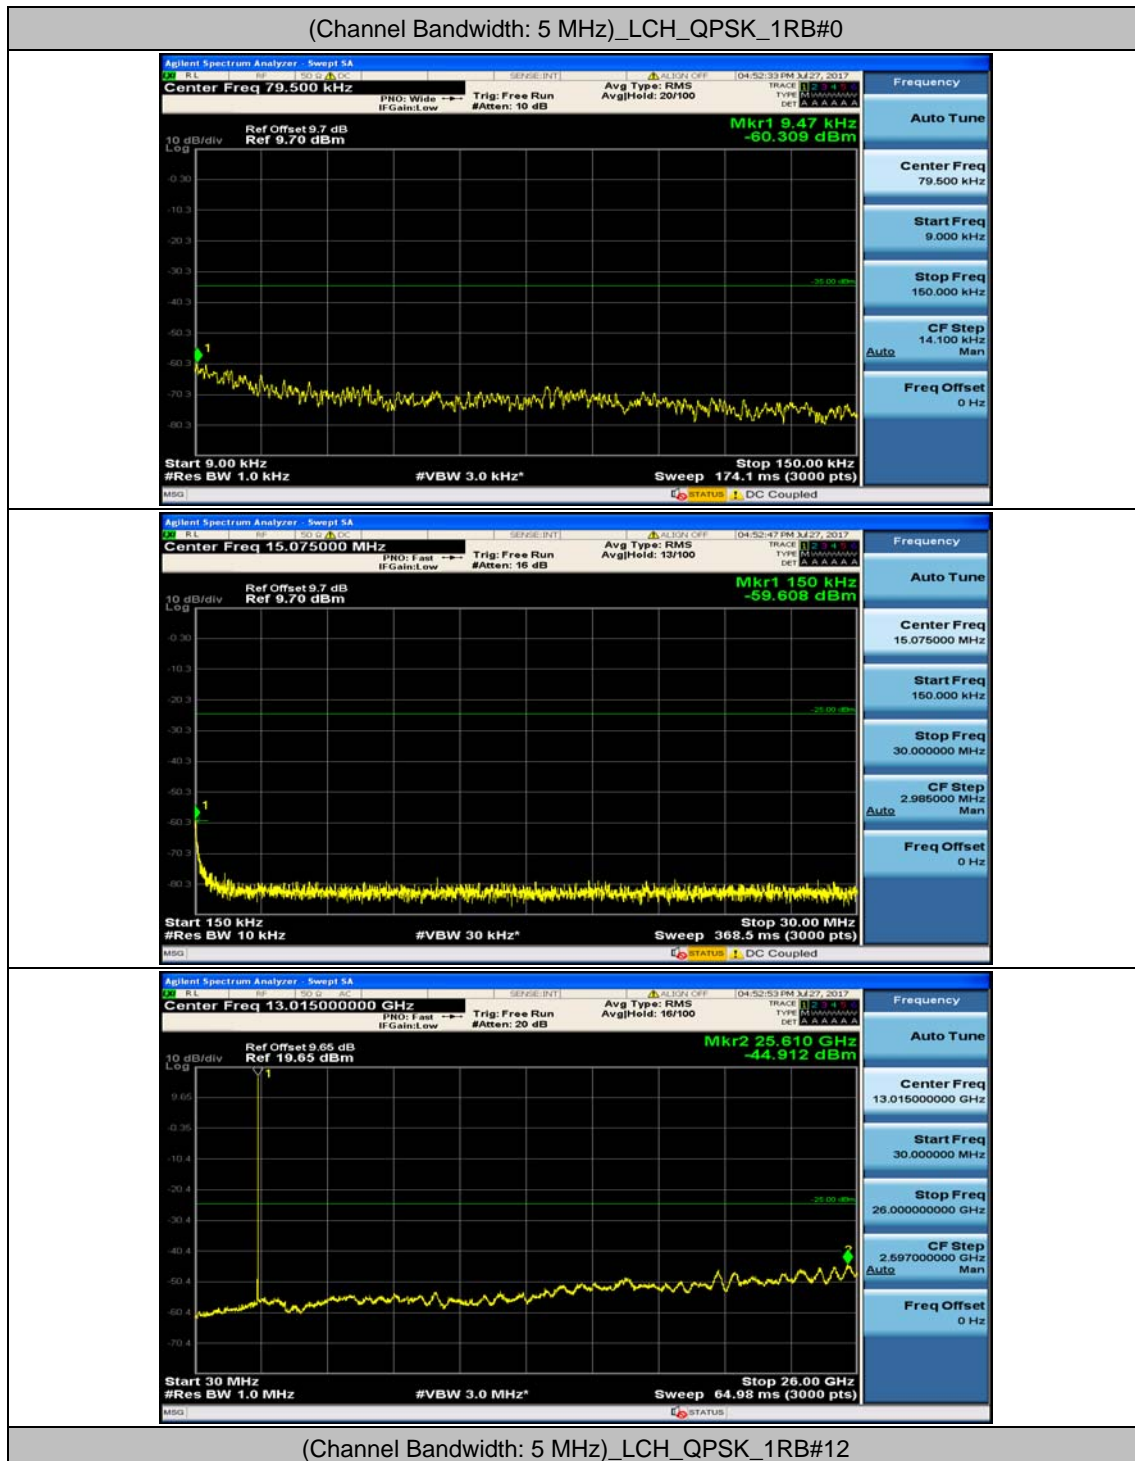

(Channel Bandwidth:20 MHz)_HCH_16QAM_1RB#99

(Channel Bandwidth:20 MHz)_HCH_16QAM_50RB#0

(Channel Bandwidth:20 MHz)_HCH_16QAM_50RB#25

(Channel Bandwidth:20 MHz)_HCH_16QAM_50RB#50

(Channel Bandwidth:20 MHz)_HCH_16QAM_100RB#0

Appendix E: Conducted Spurious Emission

Test Graphs

Channel Bandwidth: 5 MHz

(Channel Bandwidth: 5 MHz)_MCH_QPSK_1RB#0

(Channel Bandwidth: 5 MHz)_MCH_QPSK_1RB#12

(Channel Bandwidth: 5 MHz)_HCH_QPSK_1RB#0

(Channel Bandwidth: 5 MHz)_HCH_QPSK_1RB#12