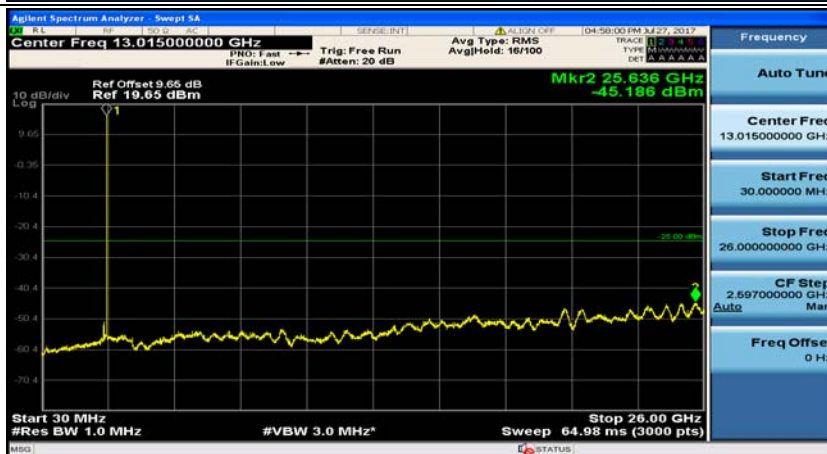

Appendix E: Conducted Spurious Emission

Test Graphs

Channel Bandwidth: 5 MHz

(Channel Bandwidth: 5 MHz)_MCH_QPSK_1RB#0

(Channel Bandwidth: 5 MHz)_MCH_QPSK_1RB#12

(Channel Bandwidth: 5 MHz)_HCH_QPSK_1RB#0

(Channel Bandwidth: 5 MHz)_HCH_QPSK_1RB#12