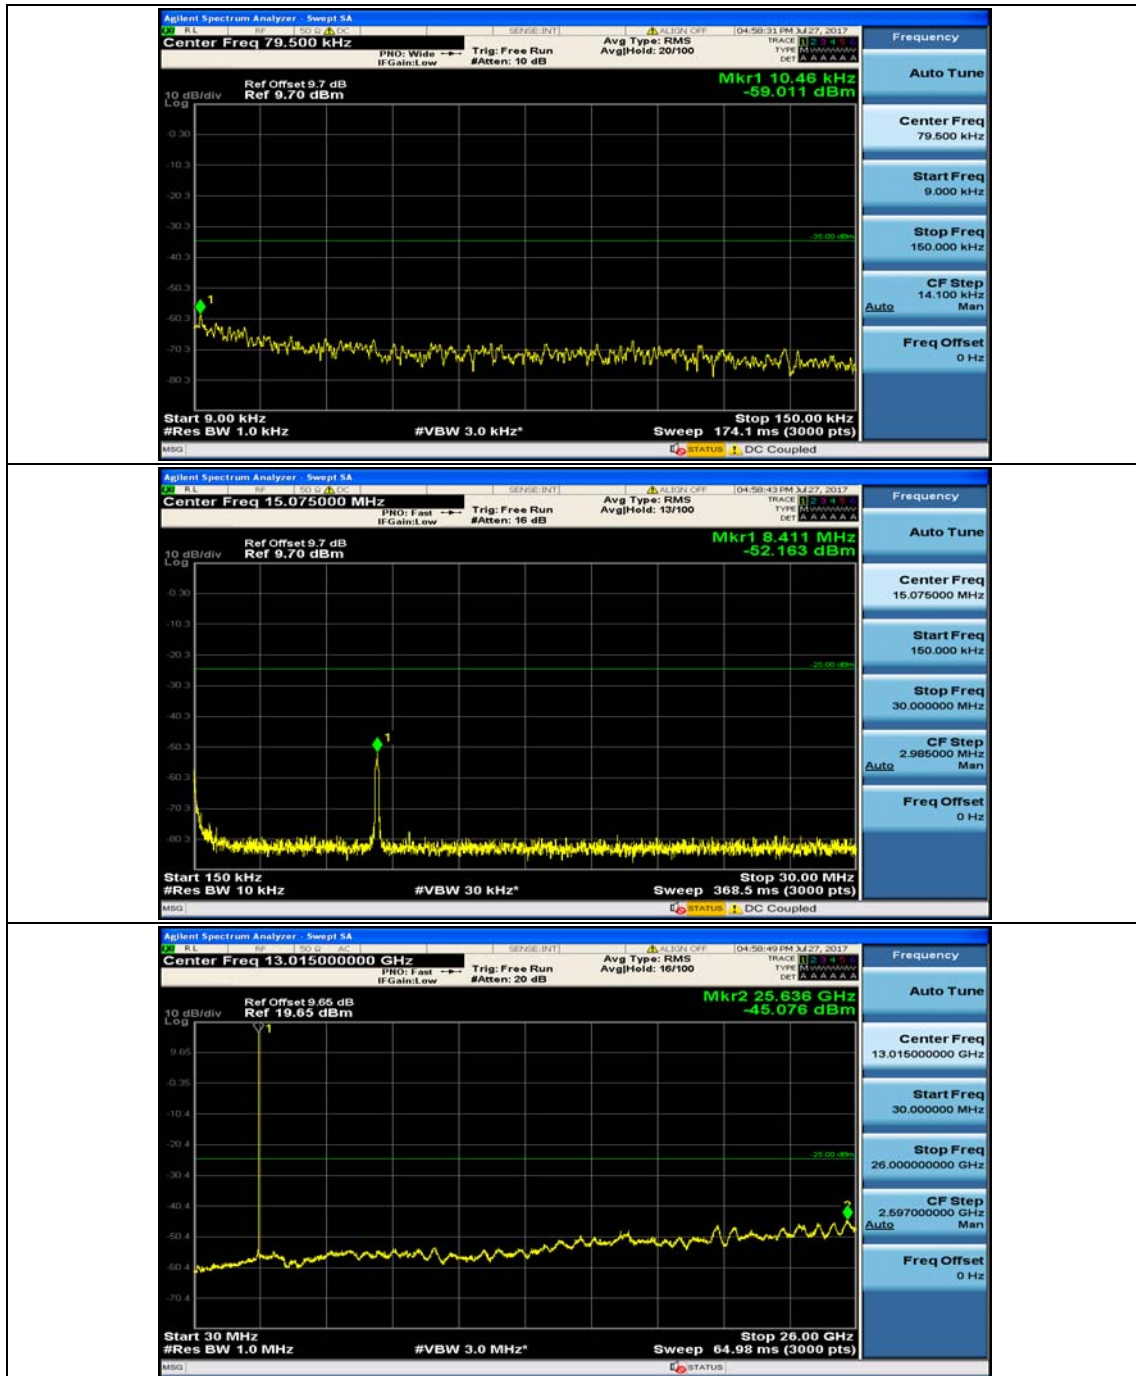

Appendix E: Conducted Spurious Emission

Test Graphs

Channel Bandwidth: 5 MHz

(Channel Bandwidth: 5 MHz)_MCH_QPSK_1RB#0

(Channel Bandwidth: 5 MHz)_MCH_QPSK_1RB#12

(Channel Bandwidth: 5 MHz)_HCH_QPSK_1RB#0

(Channel Bandwidth: 5 MHz)_HCH_QPSK_1RB#12