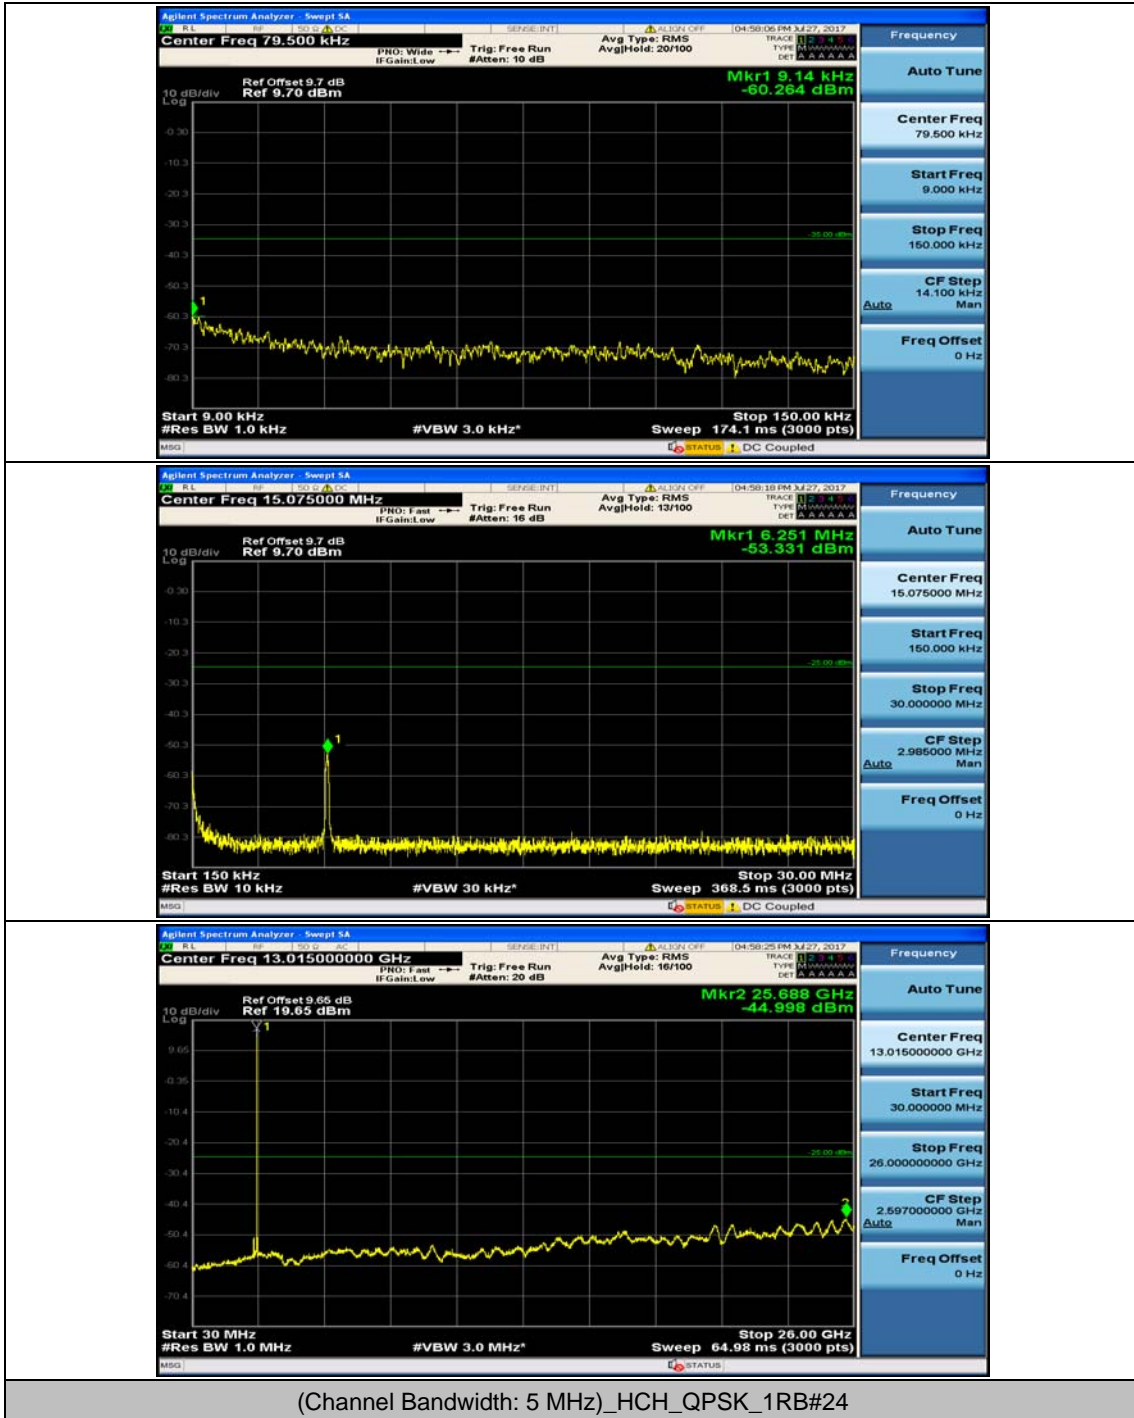

Appendix E: Conducted Spurious Emission

Test Graphs

Channel Bandwidth: 5 MHz

(Channel Bandwidth: 5 MHz)_MCH_QPSK_1RB#0

(Channel Bandwidth: 5 MHz)_MCH_QPSK_1RB#12

(Channel Bandwidth: 5 MHz)_HCH_QPSK_1RB#0

(Channel Bandwidth: 5 MHz)_HCH_QPSK_1RB#12