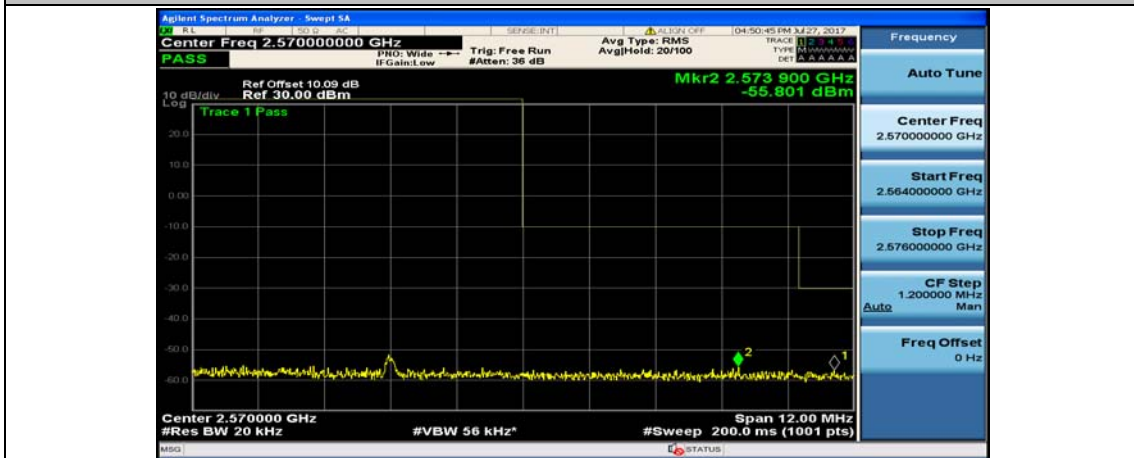

(Channel Bandwidth:20 MHz)_HCH_QPSK_1RB#49