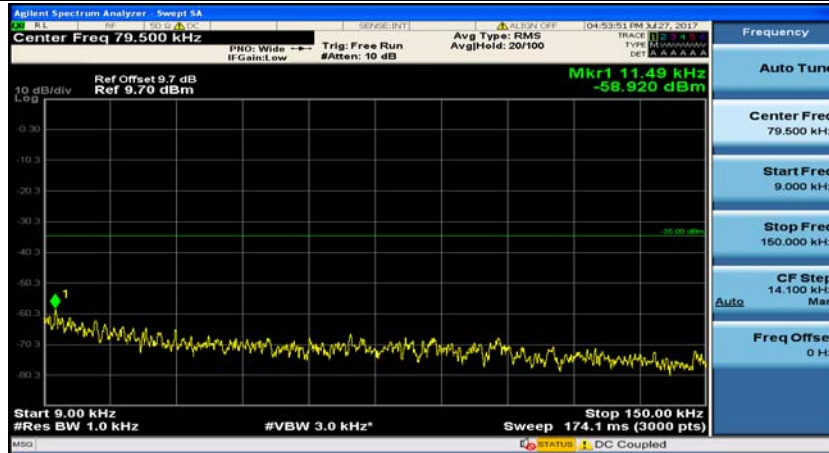

(Channel Bandwidth: 5 MHz)_LCH_16QAM_1RB#0