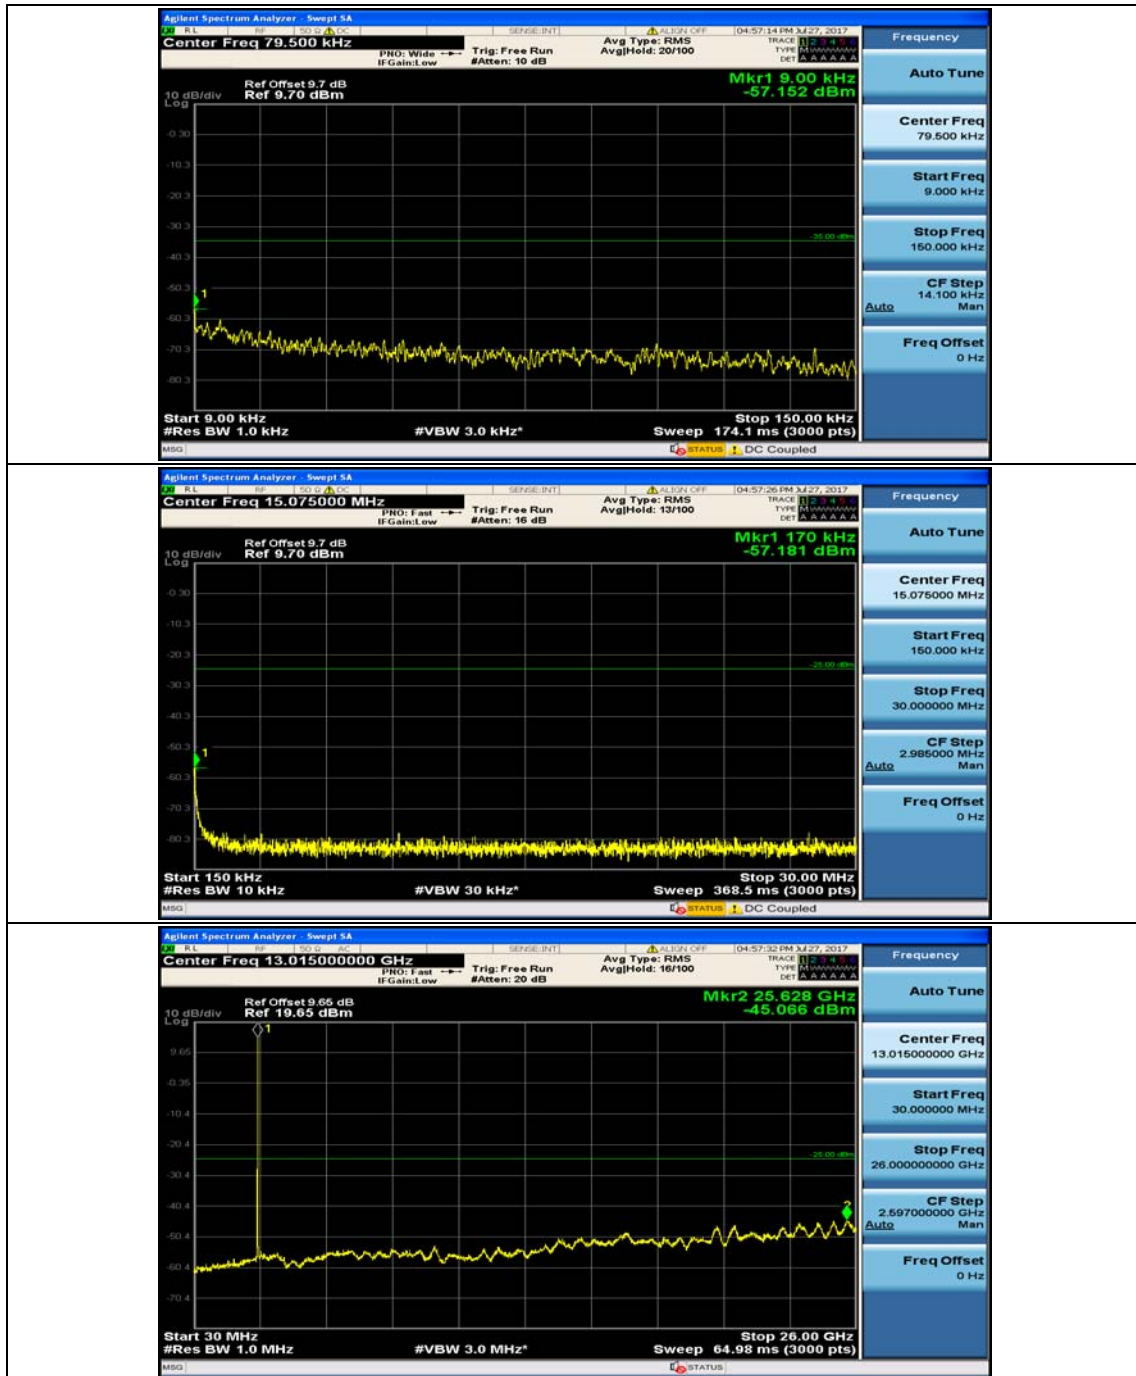

Appendix E: Conducted Spurious Emission

Test Graphs

Channel Bandwidth: 5 MHz

(Channel Bandwidth: 5 MHz)_MCH_QPSK_1RB#0

(Channel Bandwidth: 5 MHz)_MCH_QPSK_1RB#12

(Channel Bandwidth: 5 MHz)_HCH_QPSK_1RB#0

(Channel Bandwidth: 5 MHz)_HCH_QPSK_1RB#12

(Channel Bandwidth: 5 MHz)_LCH_16QAM_1RB#0

(Channel Bandwidth: 5 MHz)_LCH_16QAM_1RB#12

(Channel Bandwidth: 5 MHz)_MCH_16QAM_1RB#0

(Channel Bandwidth: 5 MHz)_MCH_16QAM_1RB#12

(Channel Bandwidth: 5 MHz)_HCH_16QAM_1RB#0

(Channel Bandwidth: 5 MHz)_HCH_16QAM_1RB#12