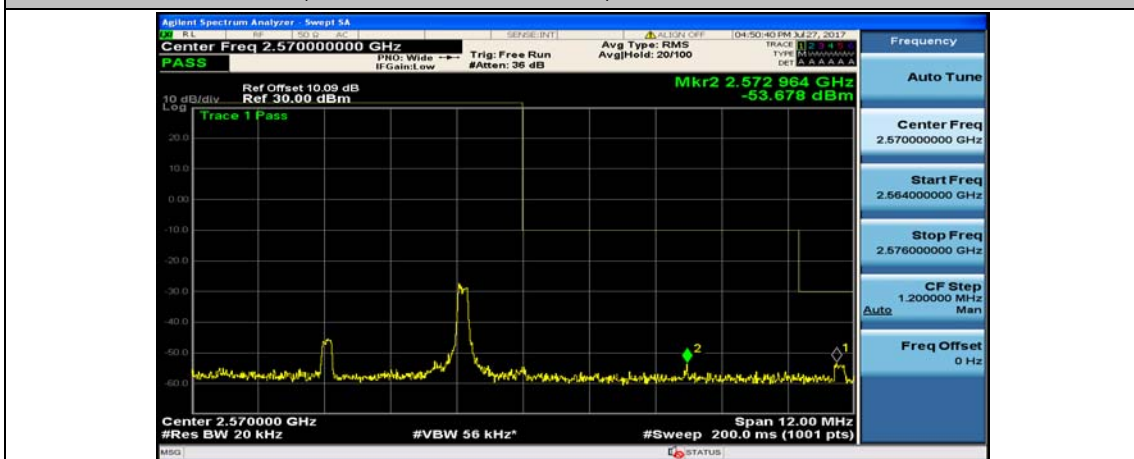

(Channel Bandwidth:15 MHz)_HCH_16QAM_75RB#0

Channel Bandwidth: 20 MHz

(Channel Bandwidth:20 MHz)_LCH_QPSK_50RB#25

(Channel Bandwidth:20 MHz)_LCH_QPSK_50RB#50

(Channel Bandwidth:20 MHz)_LCH_QPSK_100RB#0

(Channel Bandwidth:20 MHz)_HCH_QPSK_1RB#0