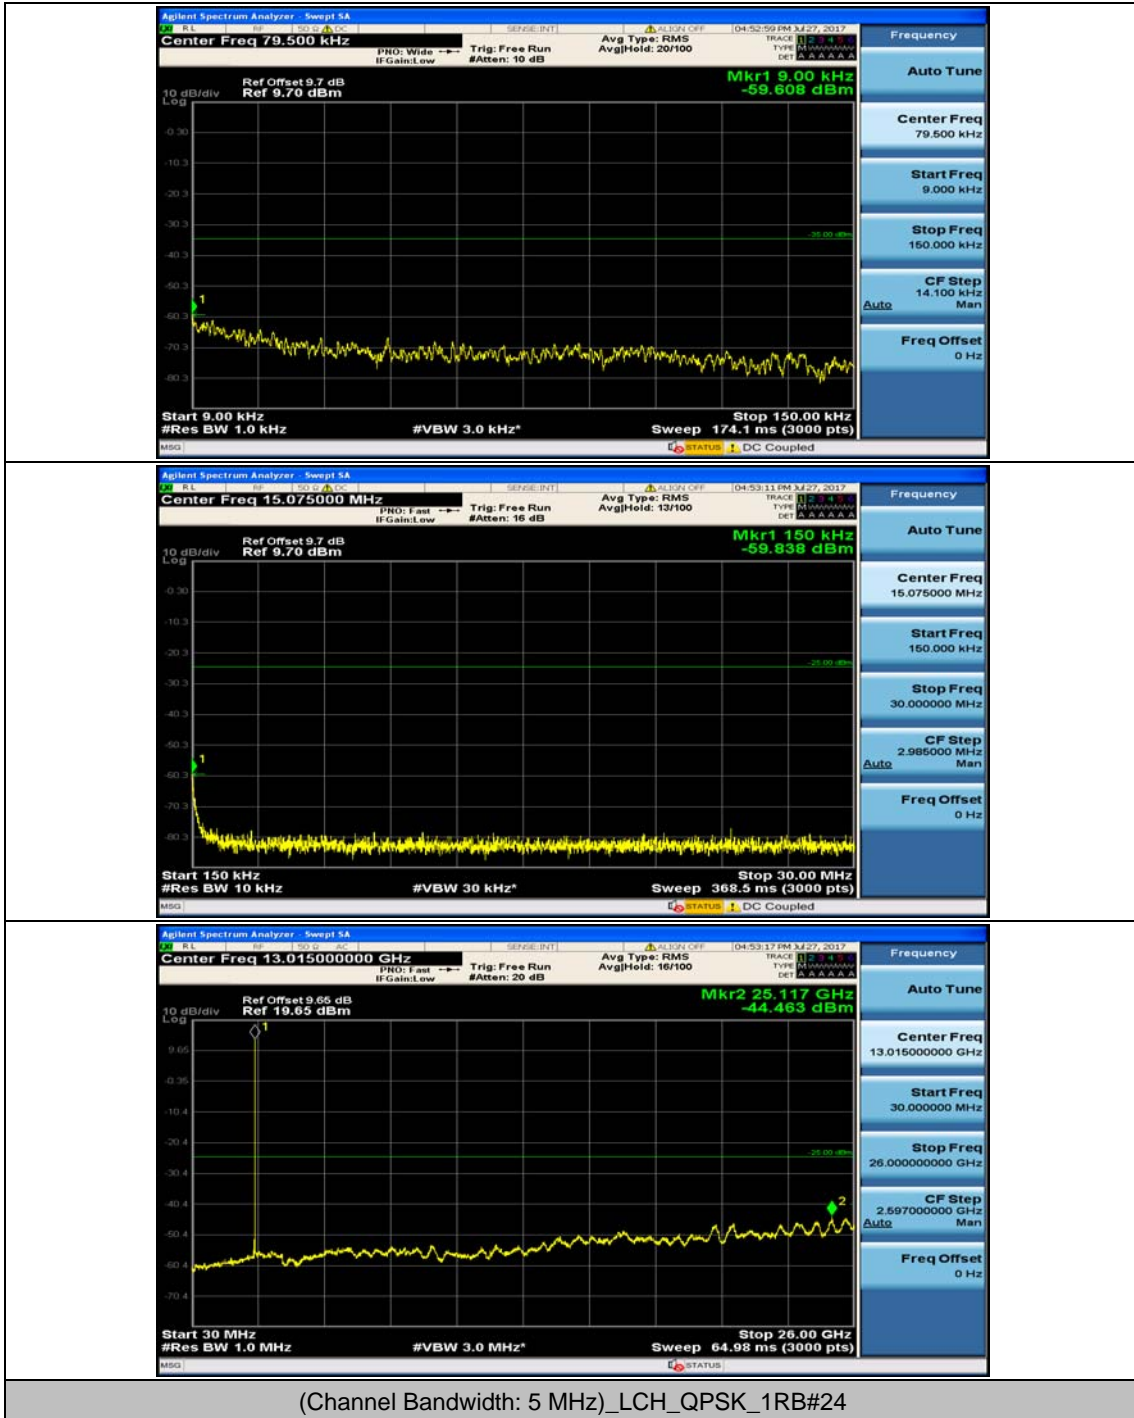

(Channel Bandwidth:20 MHz)_HCH_16QAM_1RB#99

(Channel Bandwidth:20 MHz)_HCH_16QAM_50RB#0

(Channel Bandwidth:20 MHz)_HCH_16QAM_50RB#25

(Channel Bandwidth:20 MHz)_HCH_16QAM_50RB#50

(Channel Bandwidth:20 MHz)_HCH_16QAM_100RB#0

Appendix E: Conducted Spurious Emission

Test Graphs

Channel Bandwidth: 5 MHz

(Channel Bandwidth: 5 MHz)_MCH_QPSK_1RB#0

(Channel Bandwidth: 5 MHz)_MCH_QPSK_1RB#12

(Channel Bandwidth: 5 MHz)_HCH_QPSK_1RB#0

(Channel Bandwidth: 5 MHz)_HCH_QPSK_1RB#12