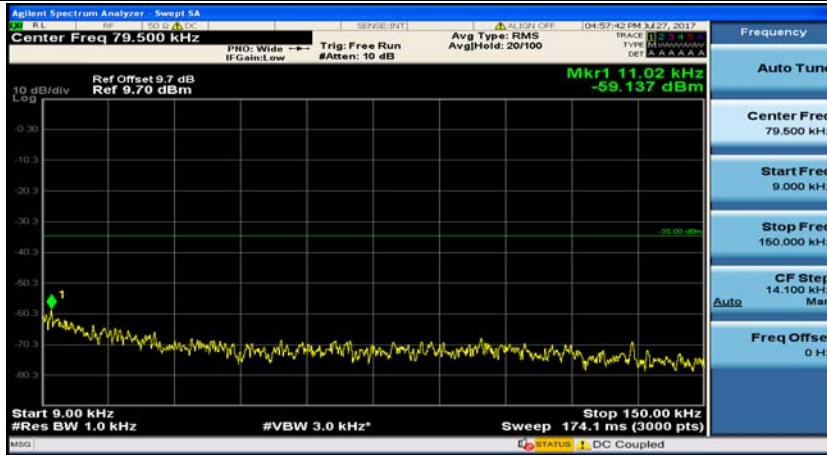

Appendix E: Conducted Spurious Emission

Test Graphs

Channel Bandwidth: 5 MHz

(Channel Bandwidth: 5 MHz)_MCH_QPSK_1RB#0

(Channel Bandwidth: 5 MHz)_MCH_QPSK_1RB#12

(Channel Bandwidth: 5 MHz)_HCH_QPSK_1RB#0

(Channel Bandwidth: 5 MHz)_HCH_QPSK_1RB#12