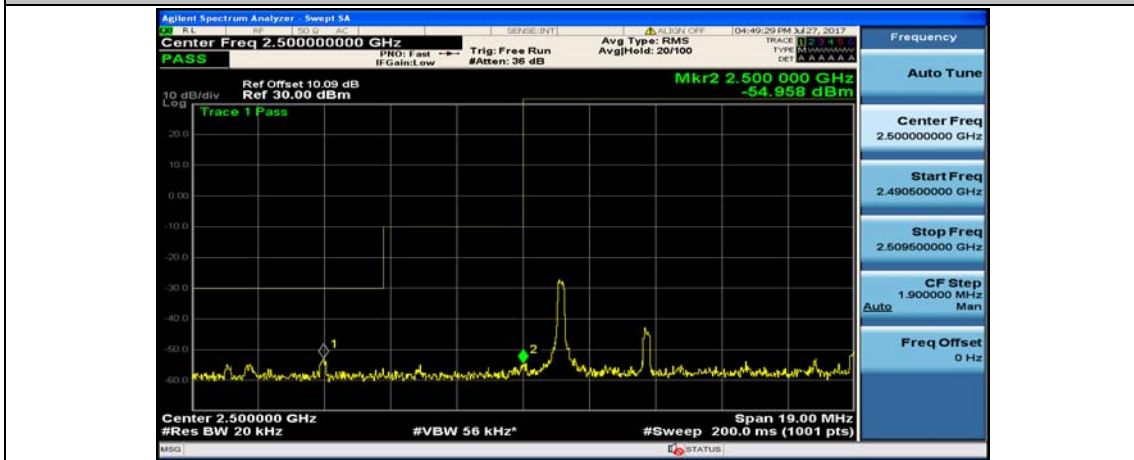

(Channel Bandwidth:20 MHz)_HCH_QPSK_100RB#0

(Channel Bandwidth:20 MHz)_LCH_16QAM_1RB#0

(Channel Bandwidth:20 MHz)_LCH_16QAM_1RB#49

(Channel Bandwidth:20 MHz)_LCH_16QAM_1RB#99

(Channel Bandwidth:20 MHz)_LCH_16QAM_50RB#0