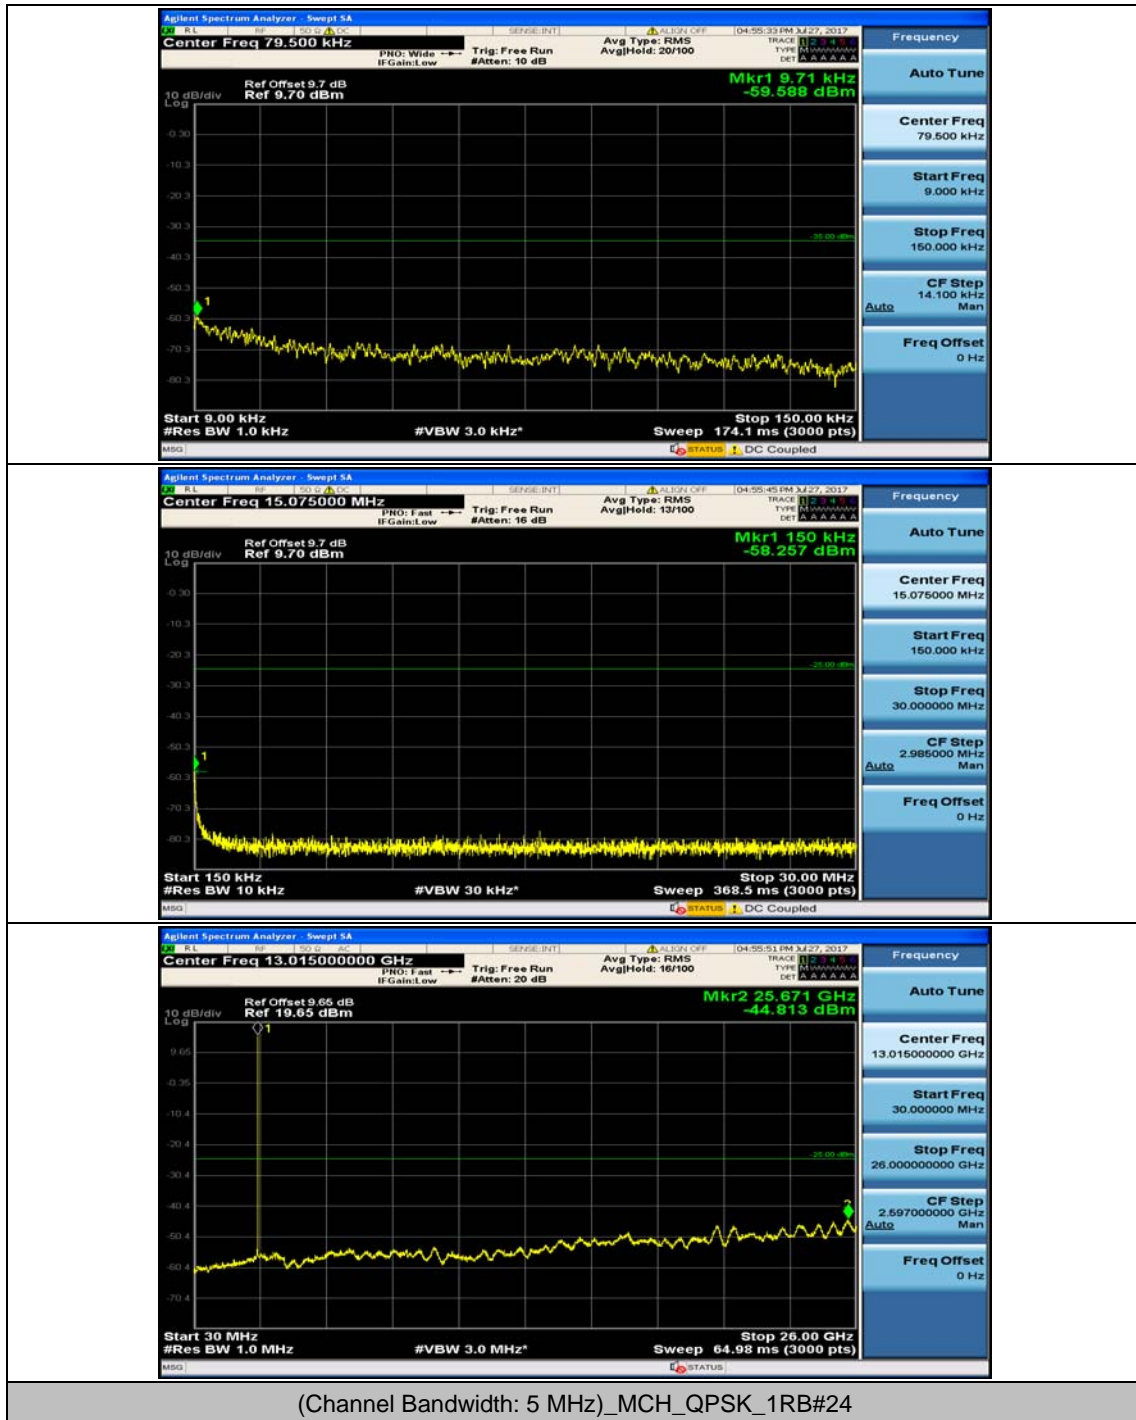

Appendix E: Conducted Spurious Emission

Test Graphs

Channel Bandwidth: 5 MHz

(Channel Bandwidth: 5 MHz)_MCH_QPSK_1RB#0

(Channel Bandwidth: 5 MHz)_MCH_QPSK_1RB#12

(Channel Bandwidth: 5 MHz)_HCH_QPSK_1RB#0

(Channel Bandwidth: 5 MHz)_HCH_QPSK_1RB#12