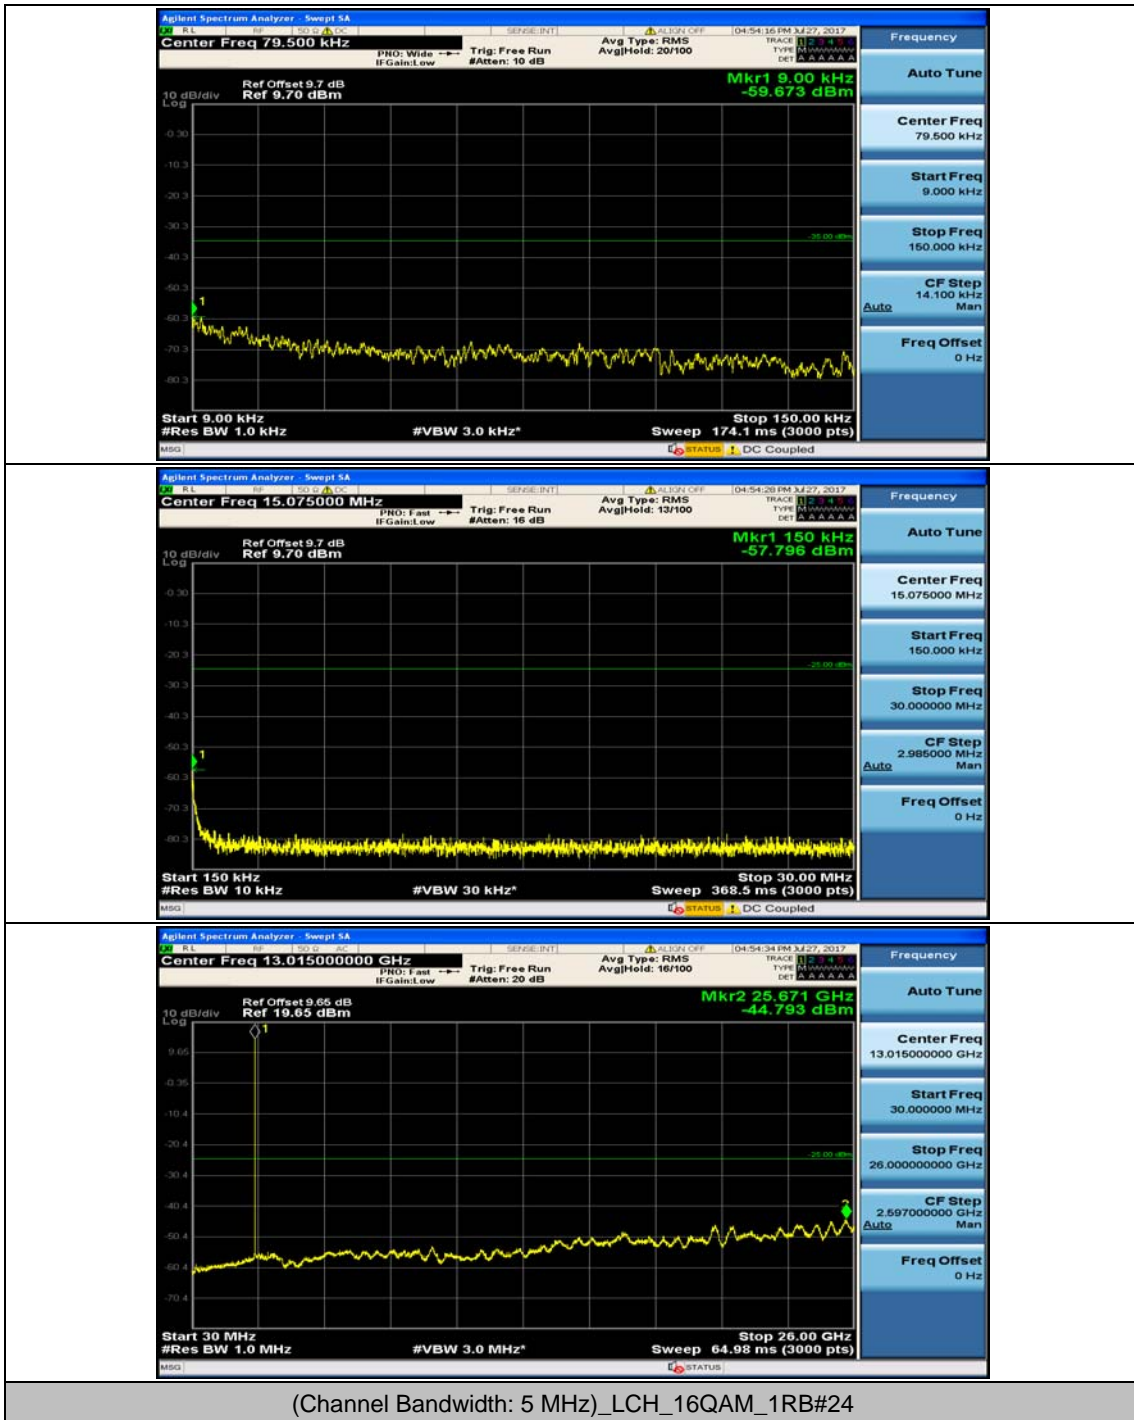

(Channel Bandwidth: 5 MHz)_LCH_16QAM_1RB#12