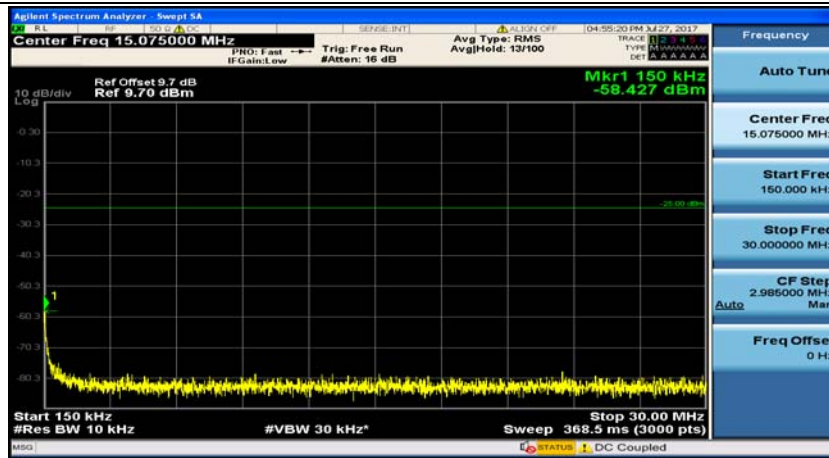

Appendix E: Conducted Spurious Emission

Test Graphs

Channel Bandwidth: 5 MHz

(Channel Bandwidth: 5 MHz)_MCH_QPSK_1RB#0

(Channel Bandwidth: 5 MHz)_MCH_QPSK_1RB#12

(Channel Bandwidth: 5 MHz)_HCH_QPSK_1RB#0

(Channel Bandwidth: 5 MHz)_HCH_QPSK_1RB#12