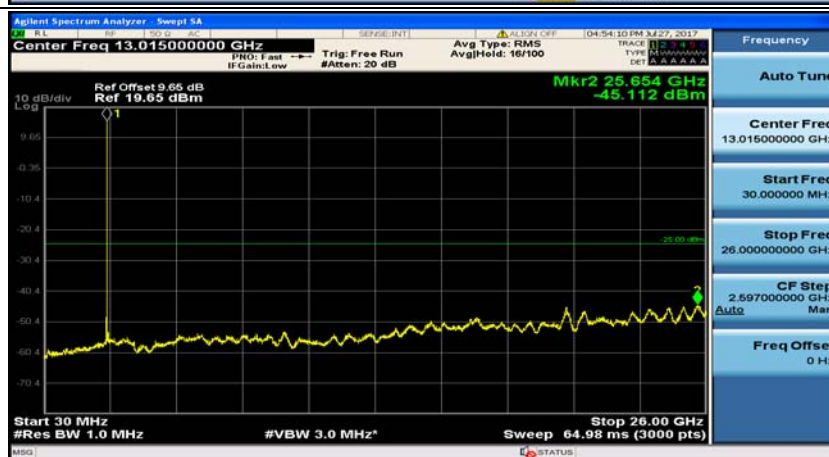

(Channel Bandwidth: 5 MHz)_LCH_16QAM_1RB#0