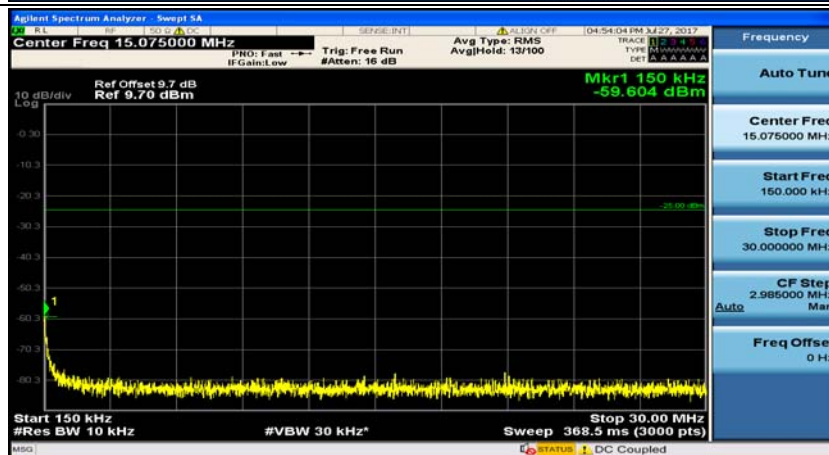

(Channel Bandwidth: 5 MHz)_LCH_16QAM_1RB#0