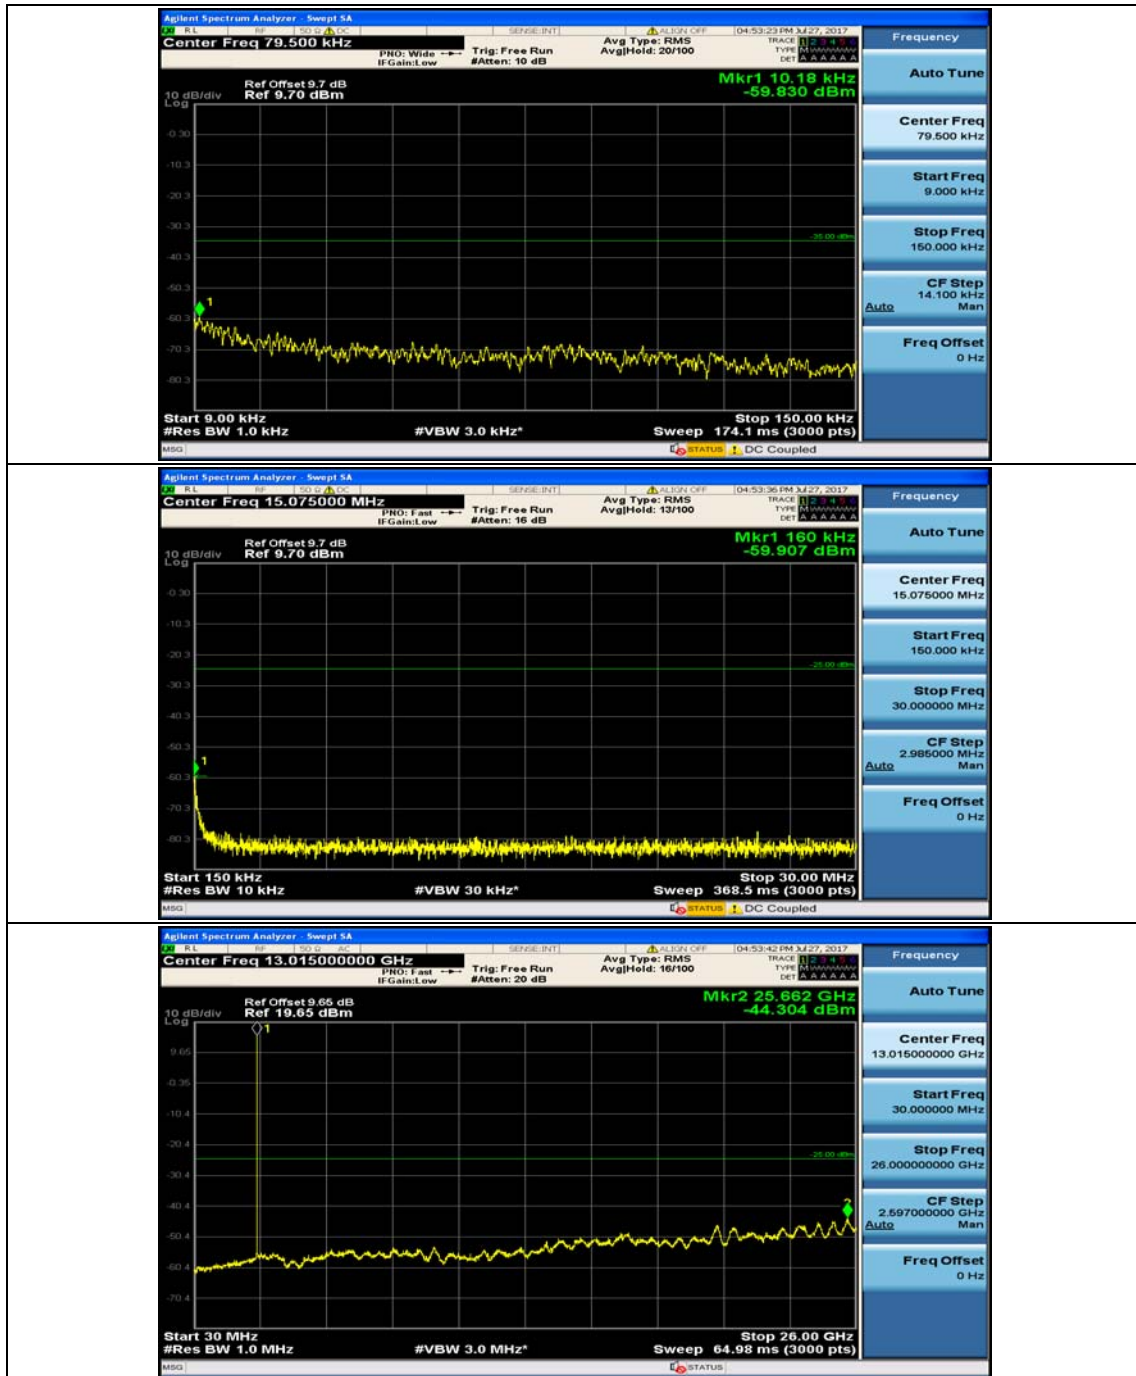

(Channel Bandwidth:20 MHz)_HCH_16QAM_1RB#99

(Channel Bandwidth:20 MHz)_HCH_16QAM_50RB#0

(Channel Bandwidth:20 MHz)_HCH_16QAM_50RB#25

(Channel Bandwidth:20 MHz)_HCH_16QAM_50RB#50

(Channel Bandwidth:20 MHz)_HCH_16QAM_100RB#0

Appendix E: Conducted Spurious Emission

Test Graphs

Channel Bandwidth: 5 MHz

(Channel Bandwidth: 5 MHz)_MCH_QPSK_1RB#0

(Channel Bandwidth: 5 MHz)_MCH_QPSK_1RB#12

(Channel Bandwidth: 5 MHz)_HCH_QPSK_1RB#0

(Channel Bandwidth: 5 MHz)_HCH_QPSK_1RB#12