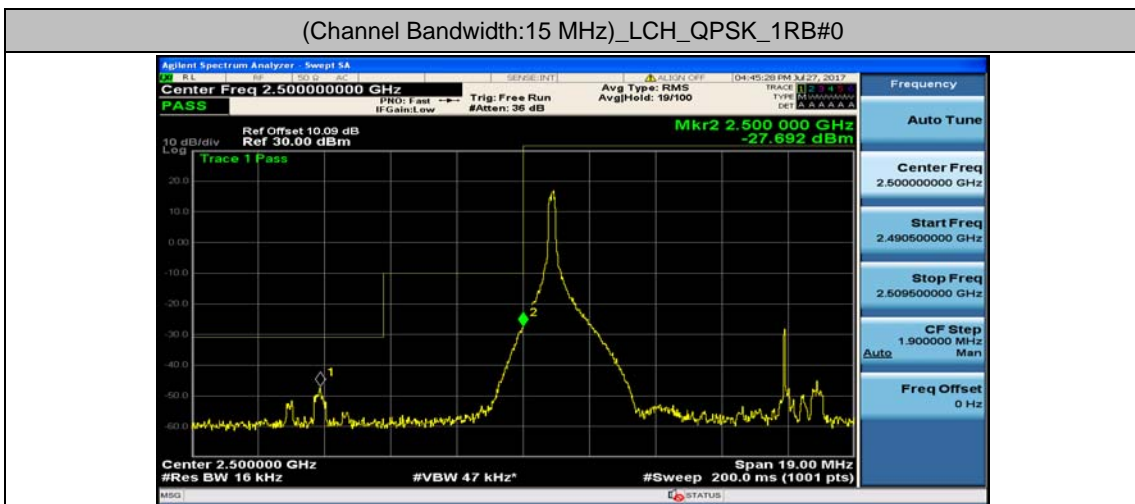

Channel Bandwidth: 10 MHz_HCH_16QAM_25RB#0

Channel Bandwidth: 10 MHz_HCH_16QAM_25RB#12

Channel Bandwidth: 10 MHz_HCH_16QAM_25RB#25

Channel Bandwidth: 10 MHz_HCH_16QAM_50RB#0

Channel Bandwidth: 15 MHz

(Channel Bandwidth:15 MHz)_LCH_QPSK_1RB#37

(Channel Bandwidth:15 MHz)_LCH_QPSK_1RB#74

(Channel Bandwidth:15 MHz)_LCH_QPSK_37RB#0

(Channel Bandwidth:15 MHz)_LCH_QPSK_37RB#18

(Channel Bandwidth:15 MHz)_LCH_QPSK_37RB#38

(Channel Bandwidth:15 MHz)_LCH_QPSK_75RB#0