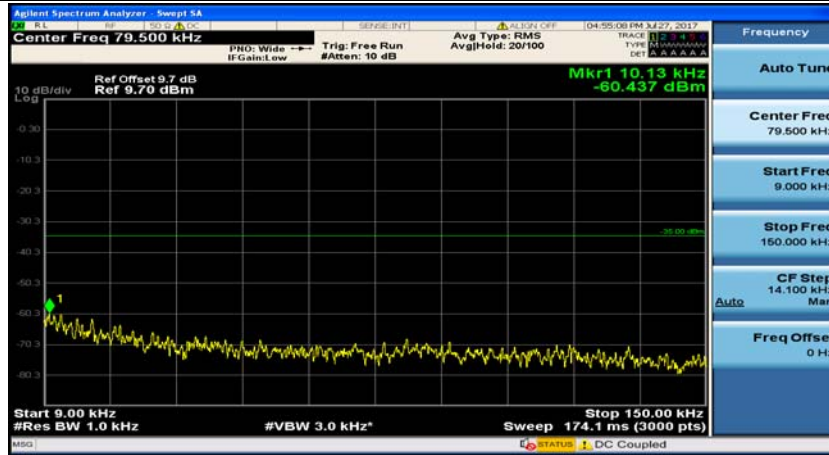

Appendix E: Conducted Spurious Emission

Test Graphs

Channel Bandwidth: 5 MHz

(Channel Bandwidth: 5 MHz)_MCH_QPSK_1RB#0

(Channel Bandwidth: 5 MHz)_MCH_QPSK_1RB#12

(Channel Bandwidth: 5 MHz)_HCH_QPSK_1RB#0

(Channel Bandwidth: 5 MHz)_HCH_QPSK_1RB#12