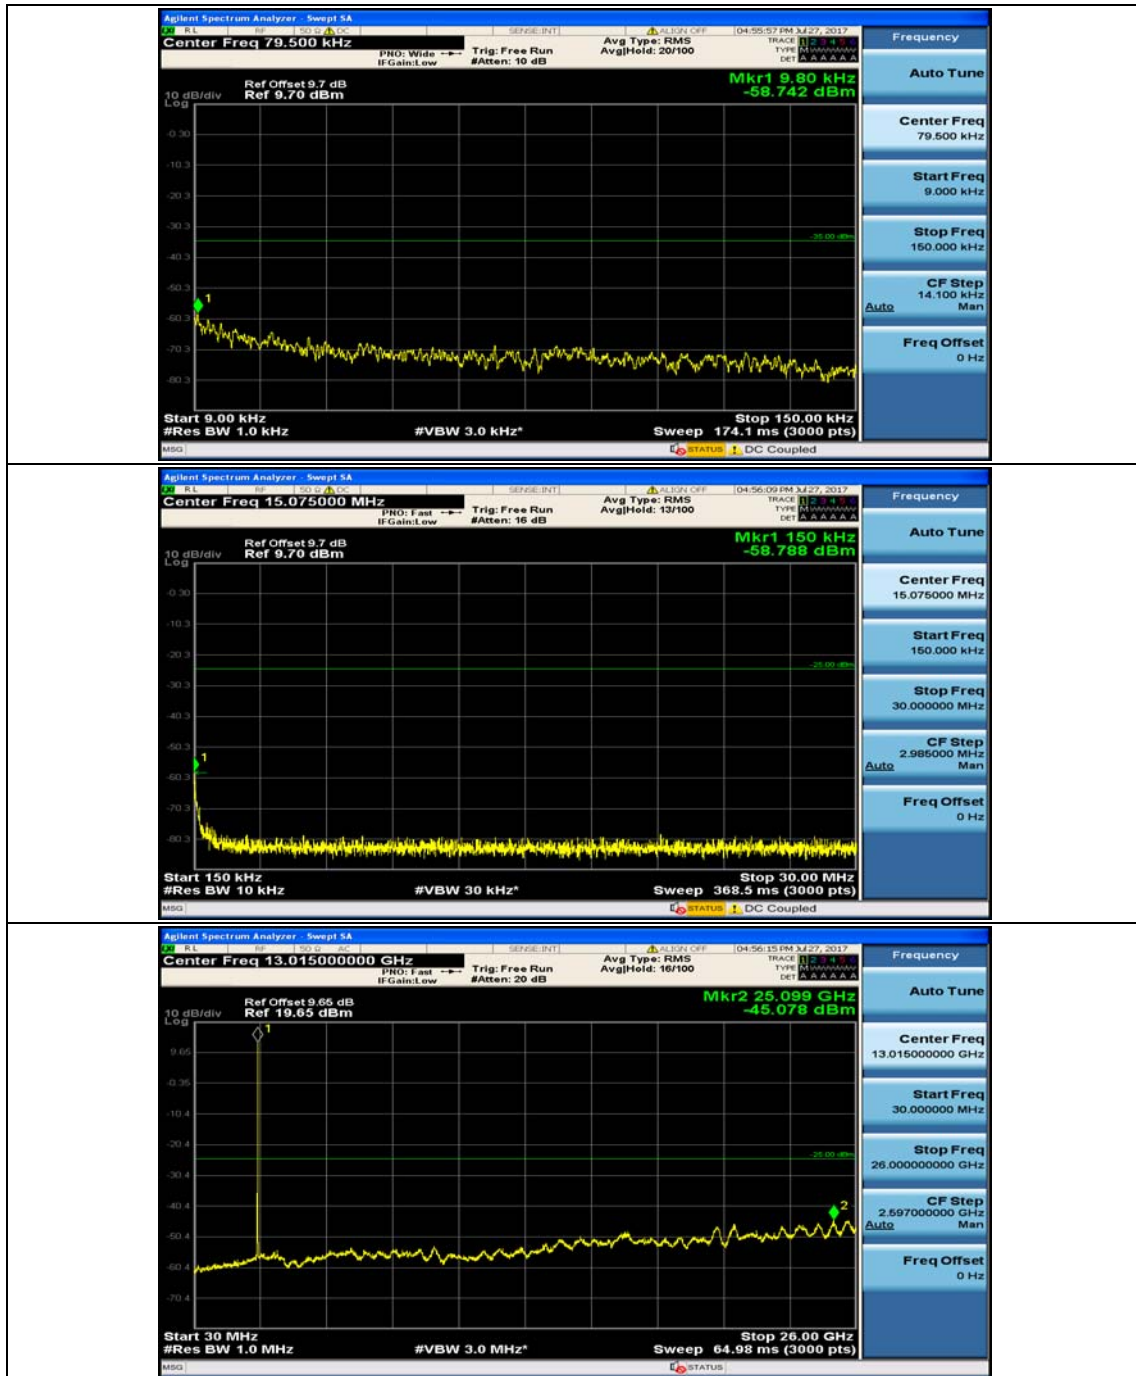

Appendix E: Conducted Spurious Emission

Test Graphs

Channel Bandwidth: 5 MHz

(Channel Bandwidth: 5 MHz)_MCH_QPSK_1RB#0

(Channel Bandwidth: 5 MHz)_MCH_QPSK_1RB#12

(Channel Bandwidth: 5 MHz)_HCH_QPSK_1RB#0

(Channel Bandwidth: 5 MHz)_HCH_QPSK_1RB#12