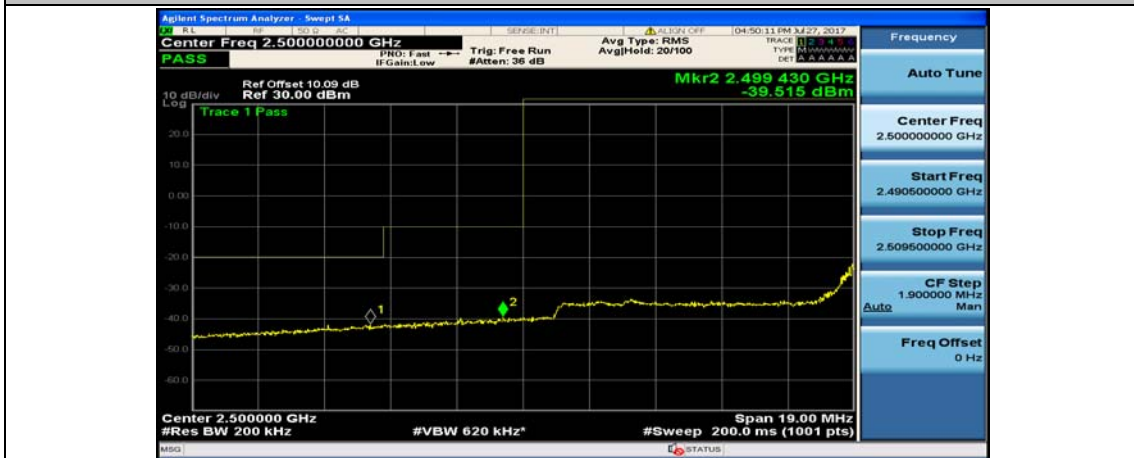

(Channel Bandwidth:20 MHz)_LCH_16QAM_50RB#50