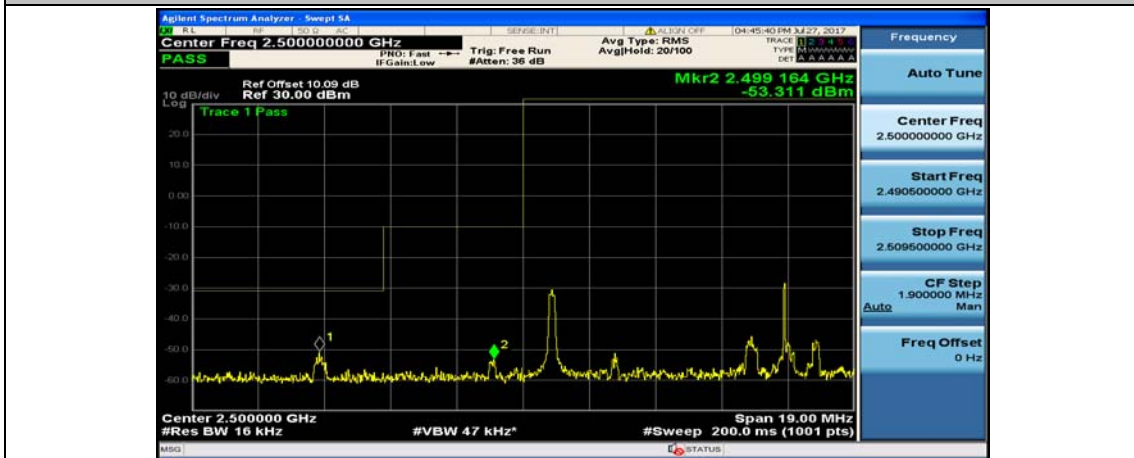

Channel Bandwidth: 10 MHz_HCH_16QAM_25RB#0

Channel Bandwidth: 10 MHz_HCH_16QAM_25RB#12

Channel Bandwidth: 10 MHz_HCH_16QAM_25RB#25

Channel Bandwidth: 10 MHz_HCH_16QAM_50RB#0

Channel Bandwidth: 15 MHz

(Channel Bandwidth:15 MHz)_LCH_QPSK_1RB#37

(Channel Bandwidth:15 MHz)_LCH_QPSK_1RB#74

(Channel Bandwidth:15 MHz)_LCH_QPSK_37RB#0

(Channel Bandwidth:15 MHz)_LCH_QPSK_37RB#18

(Channel Bandwidth:15 MHz)_LCH_QPSK_37RB#38

(Channel Bandwidth:15 MHz)_LCH_QPSK_75RB#0