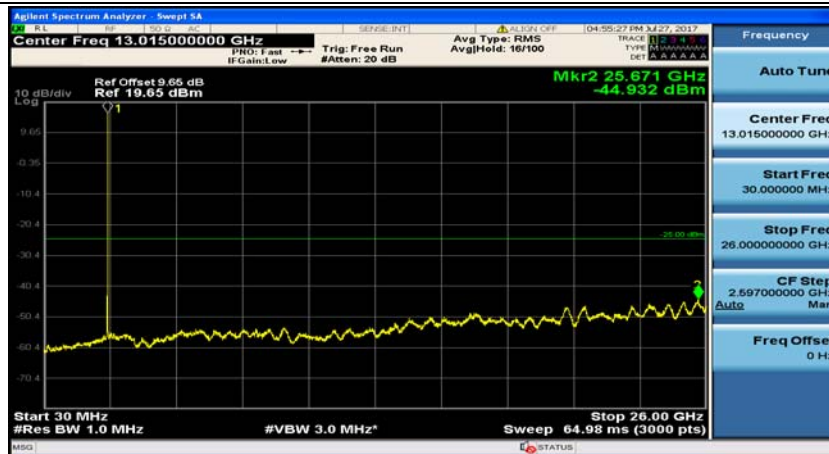

Appendix E: Conducted Spurious Emission

Test Graphs

Channel Bandwidth: 5 MHz

(Channel Bandwidth: 5 MHz)_MCH_QPSK_1RB#0

(Channel Bandwidth: 5 MHz)_MCH_QPSK_1RB#12

(Channel Bandwidth: 5 MHz)_HCH_QPSK_1RB#0

(Channel Bandwidth: 5 MHz)_HCH_QPSK_1RB#12