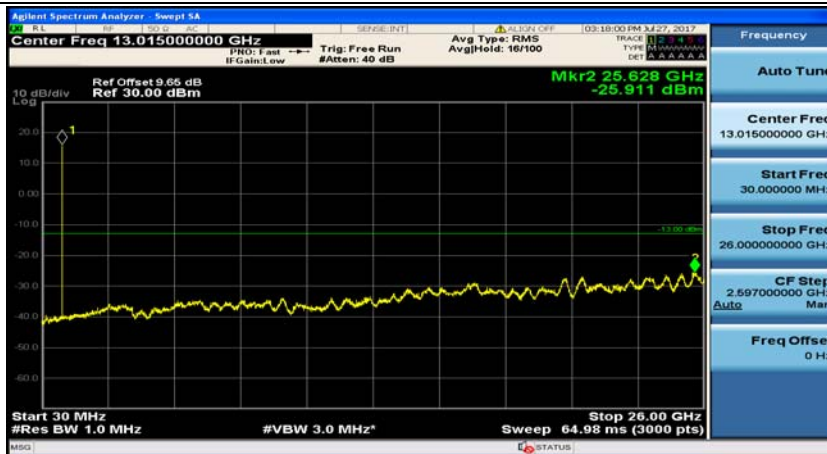

(Channel Bandwidth: 1.4 MHz)_LCH_16QAM_1RB#0

(Channel Bandwidth: 1.4 MHz)_LCH_16QAM_1RB#3

(Channel Bandwidth: 1.4 MHz)_MCH_16QAM_1RB#0

(Channel Bandwidth: 1.4 MHz)_MCH_16QAM_1RB#3

(Channel Bandwidth: 1.4 MHz)_HCH_16QAM_1RB#0

(Channel Bandwidth: 1.4 MHz)_HCH_16QAM_1RB#3