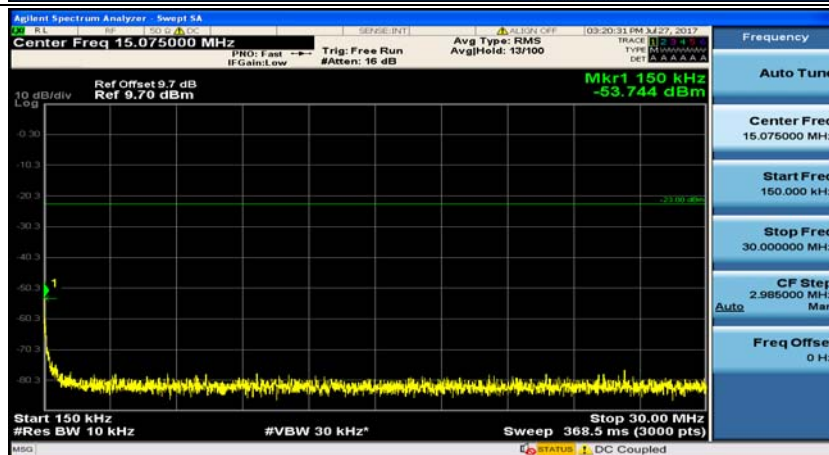

(Channel Bandwidth: 1.4 MHz)_LCH_16QAM_1RB#0

(Channel Bandwidth: 1.4 MHz)_LCH_16QAM_1RB#3

(Channel Bandwidth: 1.4 MHz)_MCH_16QAM_1RB#0

(Channel Bandwidth: 1.4 MHz)_MCH_16QAM_1RB#3

(Channel Bandwidth: 1.4 MHz)_HCH_16QAM_1RB#0

(Channel Bandwidth: 1.4 MHz)_HCH_16QAM_1RB#3