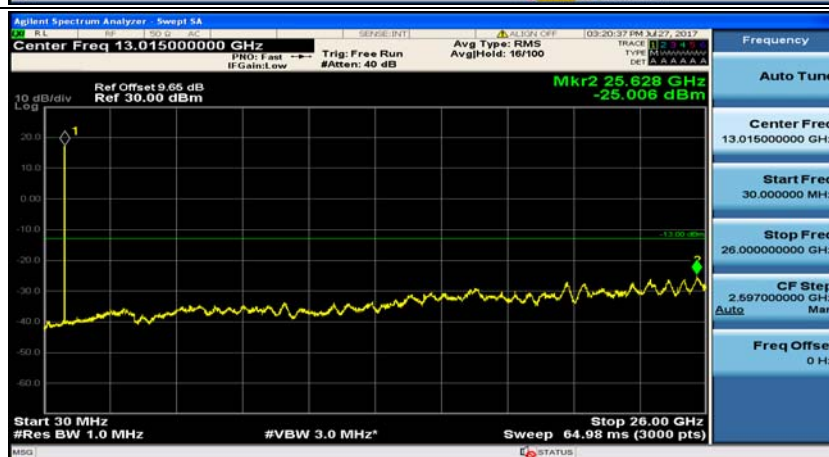

(Channel Bandwidth: 1.4 MHz)_LCH_16QAM_1RB#0

(Channel Bandwidth: 1.4 MHz)_LCH_16QAM_1RB#3

(Channel Bandwidth: 1.4 MHz)_MCH_16QAM_1RB#0

(Channel Bandwidth: 1.4 MHz)_MCH_16QAM_1RB#3

(Channel Bandwidth: 1.4 MHz)_HCH_16QAM_1RB#0

(Channel Bandwidth: 1.4 MHz)_HCH_16QAM_1RB#3