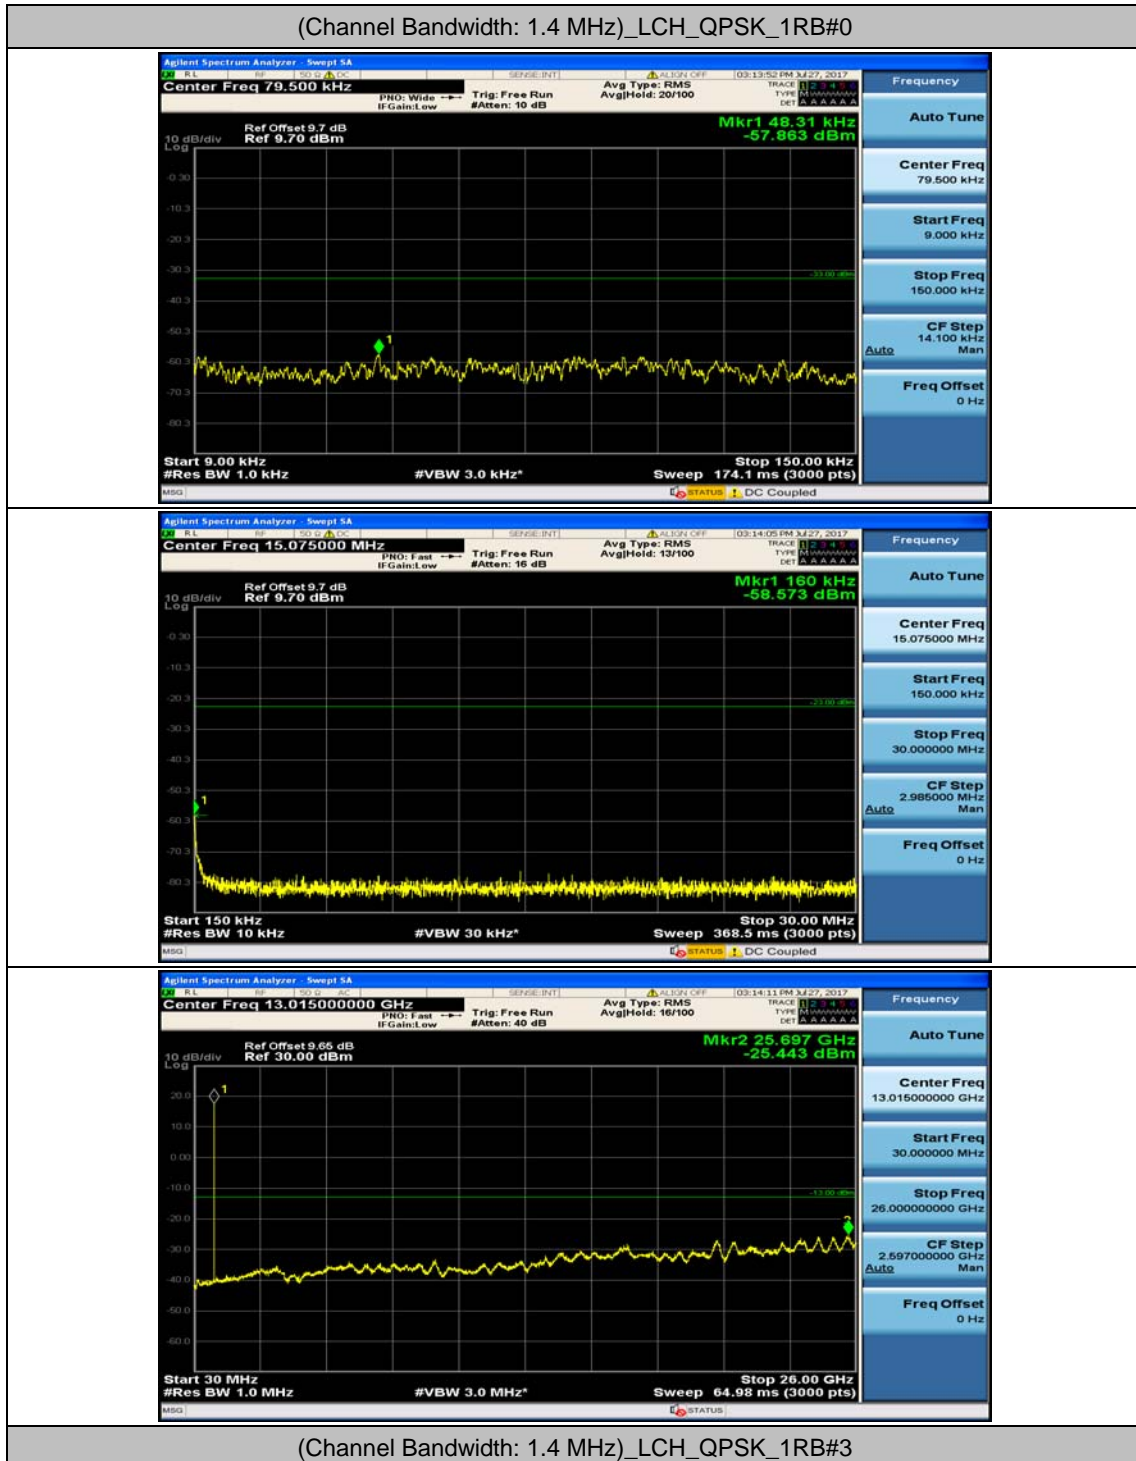

Appendix E: Conducted Spurious Emission

Test Graphs

Channel Bandwidth: 1.4 MHz