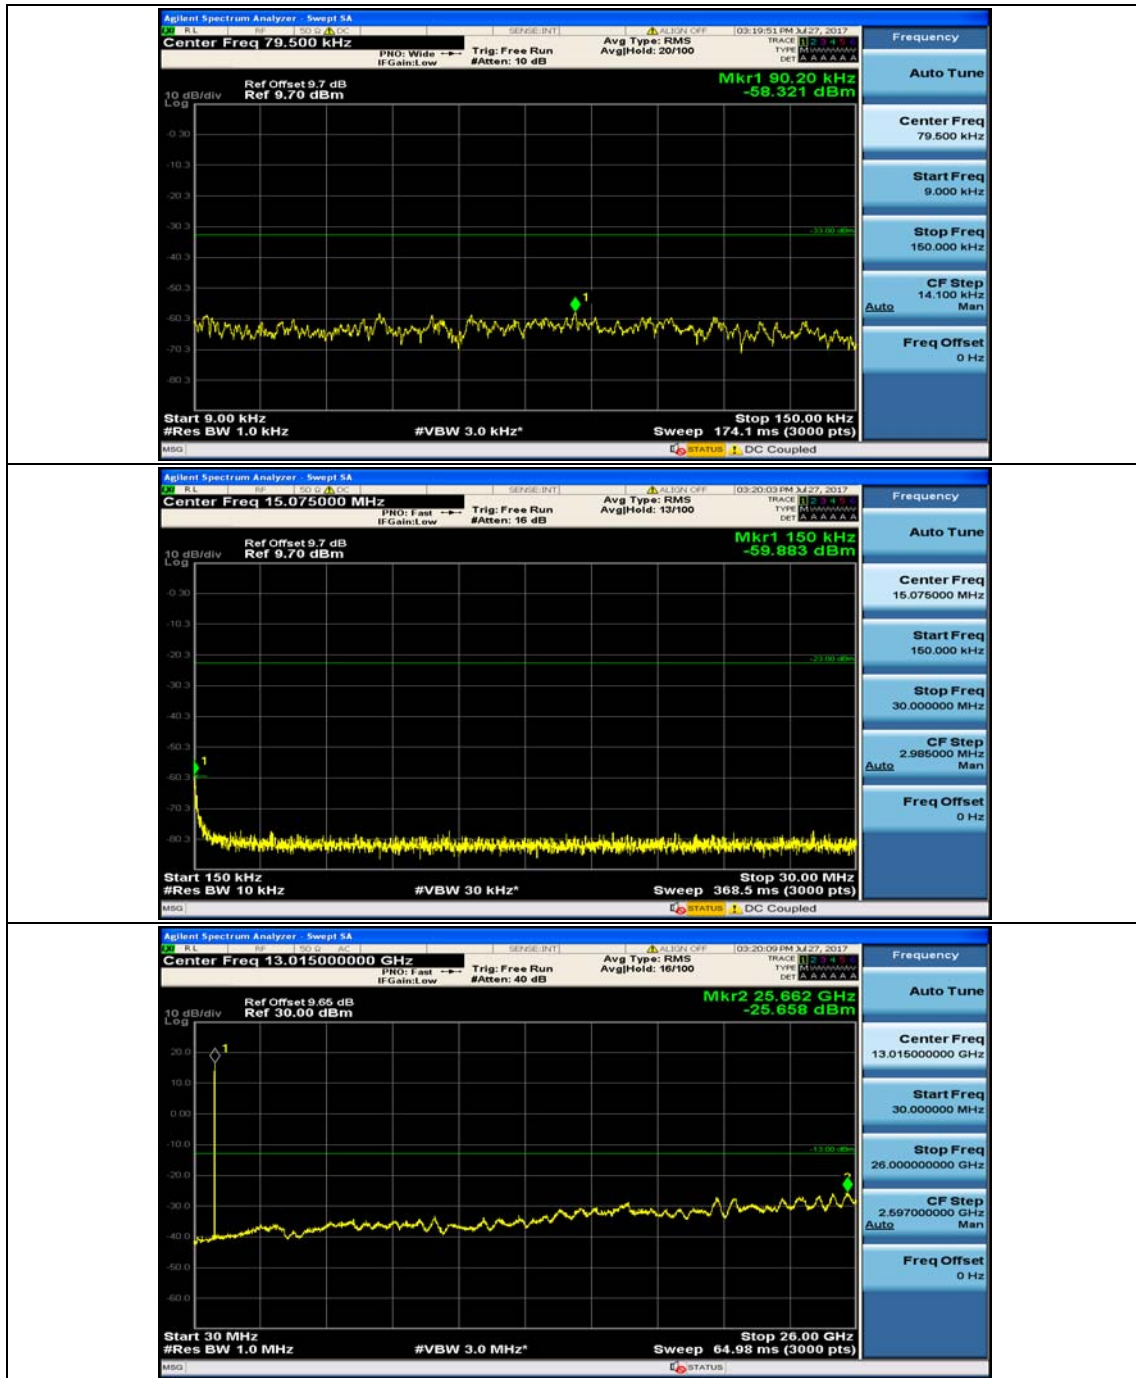

Test Graphs

Channel Bandwidth: 1.4 MHz

(Channel Bandwidth: 1.4 MHz)_MCH_QPSK_1RB#0

(Channel Bandwidth: 1.4 MHz)_MCH_QPSK_1RB#3

(Channel Bandwidth: 1.4 MHz)_HCH_QPSK_1RB#0

(Channel Bandwidth: 1.4 MHz)_HCH_QPSK_1RB#3