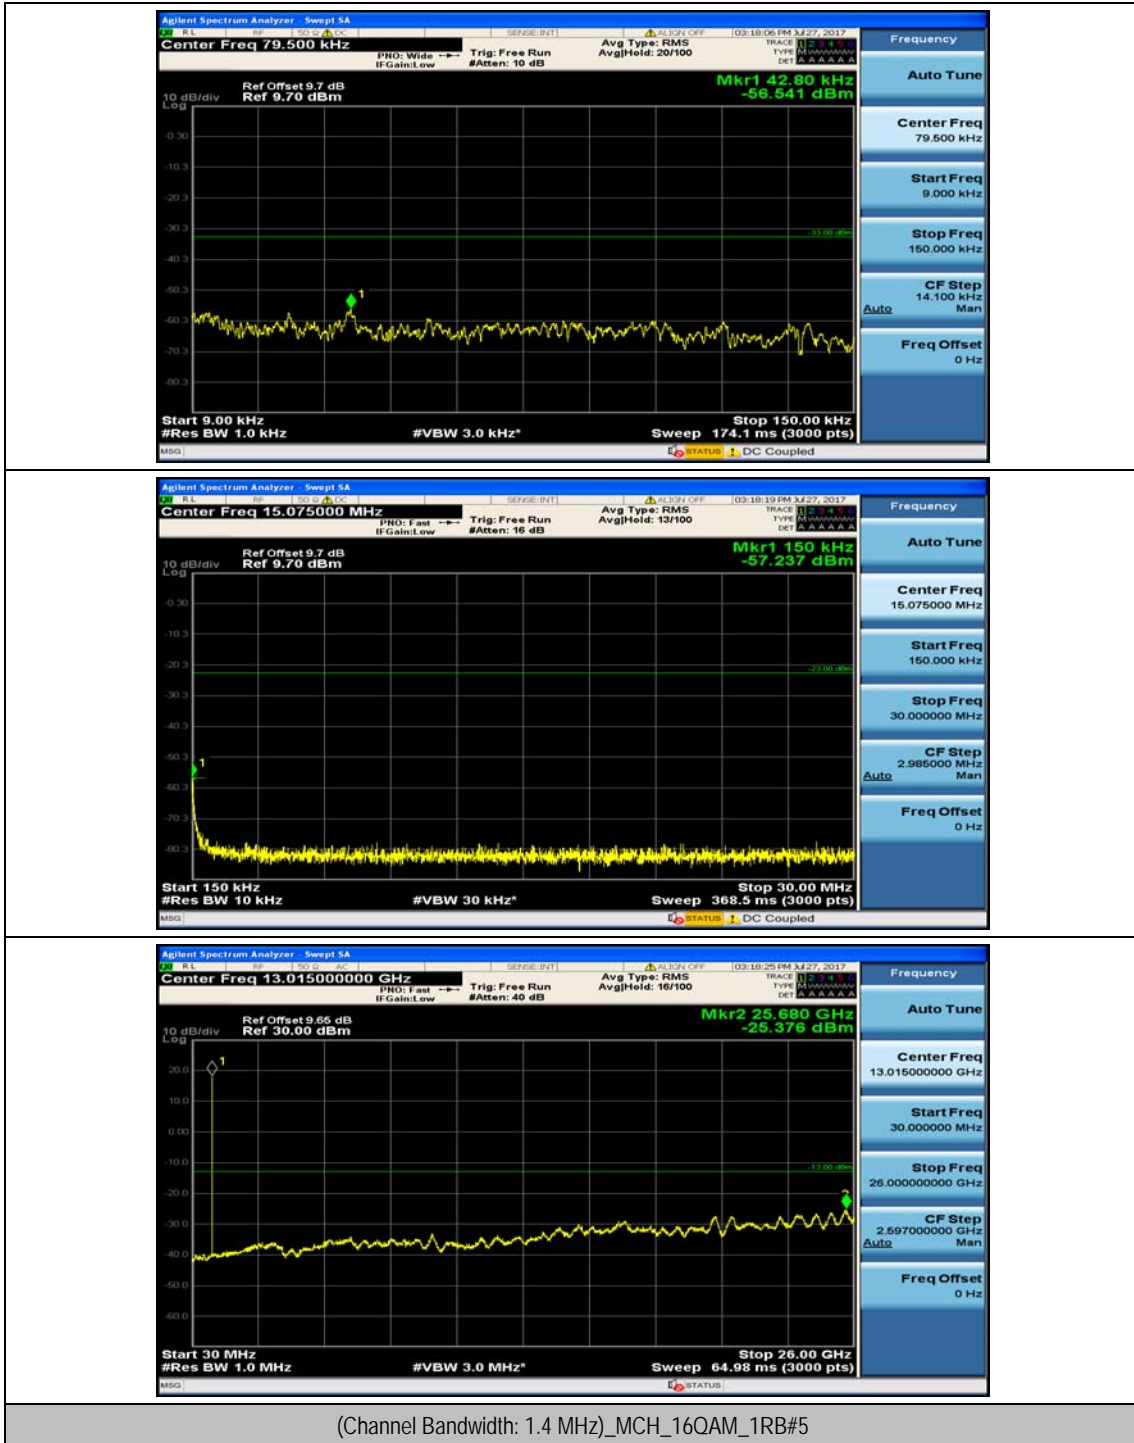

(Channel Bandwidth: 1.4 MHz)_LCH_16QAM_1RB#0

(Channel Bandwidth: 1.4 MHz)_LCH_16QAM_1RB#3

(Channel Bandwidth: 1.4 MHz)_MCH_16QAM_1RB#0

(Channel Bandwidth: 1.4 MHz)_MCH_16QAM_1RB#3

(Channel Bandwidth: 1.4 MHz)_HCH_16QAM_1RB#0

(Channel Bandwidth: 1.4 MHz)_HCH_16QAM_1RB#3