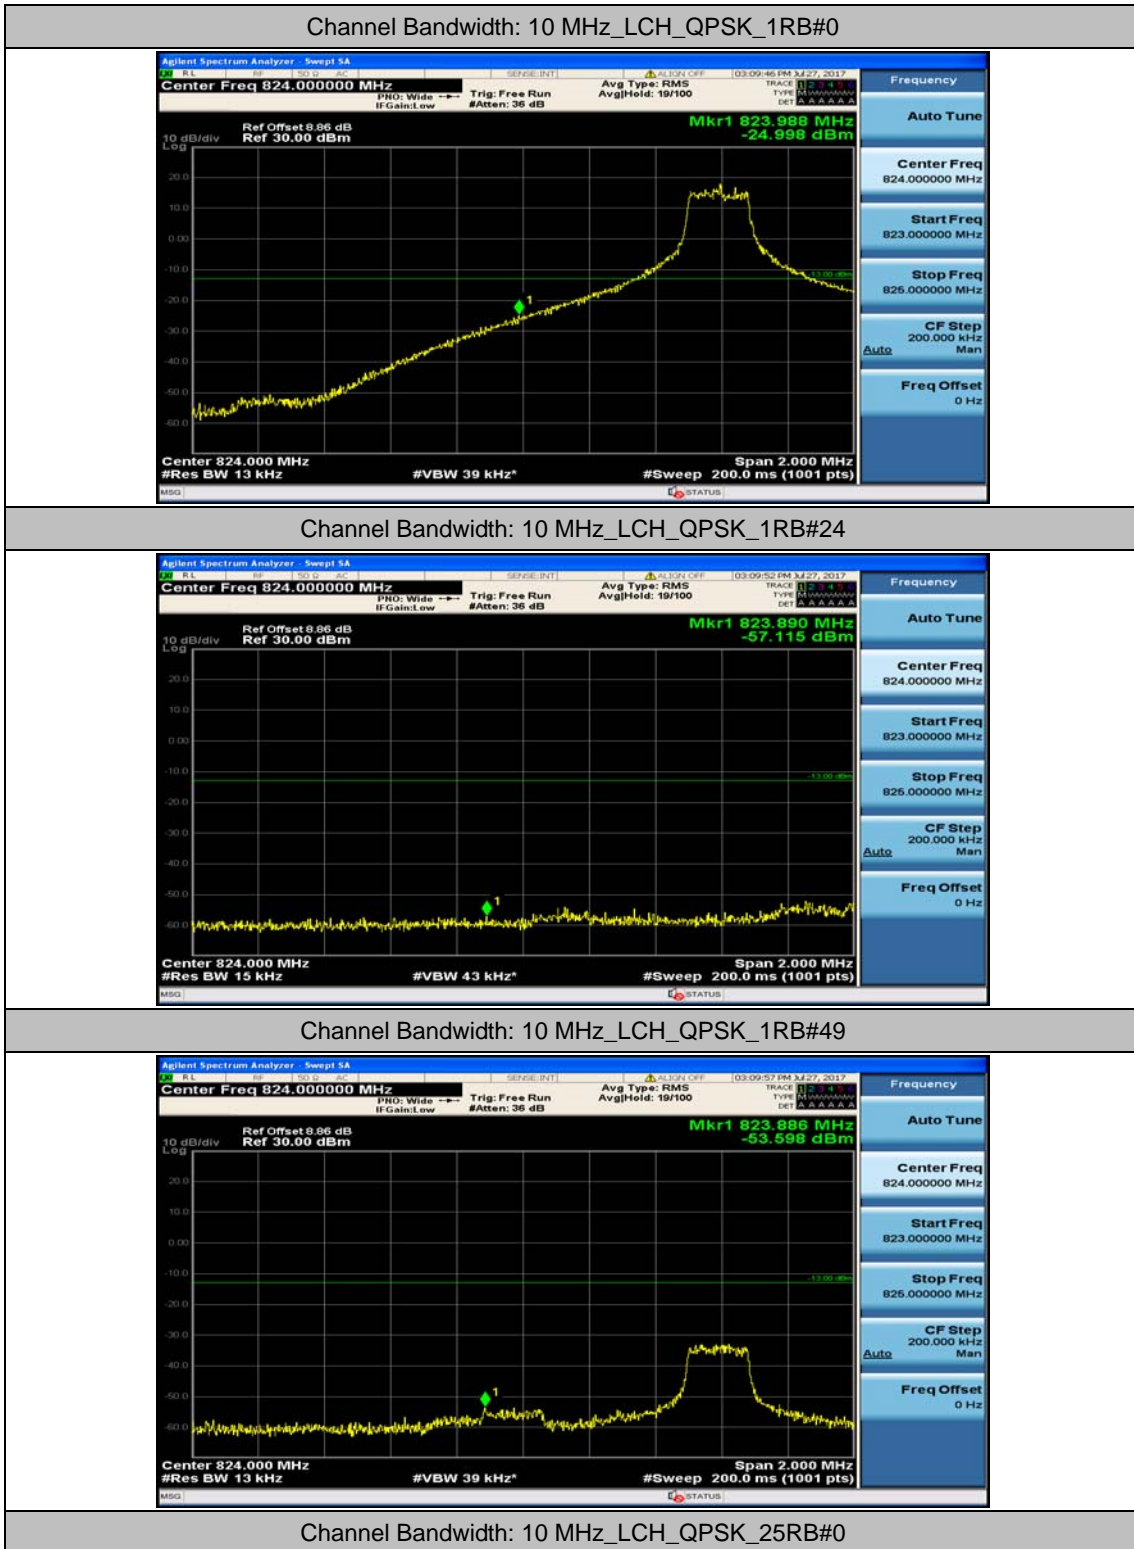

(Channel Bandwidth: 5 MHz)_HCH_16QAM_1RB#24

(Channel Bandwidth: 5 MHz)_HCH_16QAM_12RB#0

(Channel Bandwidth: 5 MHz)_HCH_16QAM_12RB#6

(Channel Bandwidth: 5 MHz)_HCH_16QAM_12RB#13

(Channel Bandwidth: 5 MHz)_HCH_16QAM_25RB#0

Channel Bandwidth: 10 MHz

Channel Bandwidth: 10 MHz_LCH_QPSK_25RB#12

Channel Bandwidth: 10 MHz_LCH_QPSK_25RB#25

Channel Bandwidth: 10 MHz_LCH_QPSK_50RB#0

Channel Bandwidth: 10 MHz_HCH_QPSK_1RB#0

Channel Bandwidth: 10 MHz_HCH_QPSK_1RB#24