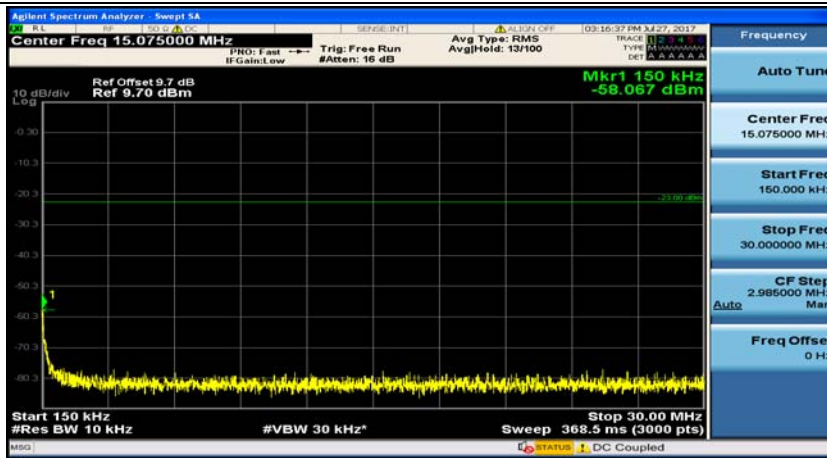

Test Graphs

Channel Bandwidth: 1.4 MHz

(Channel Bandwidth: 1.4 MHz)_MCH_QPSK_1RB#0

(Channel Bandwidth: 1.4 MHz)_MCH_QPSK_1RB#3

(Channel Bandwidth: 1.4 MHz)_HCH_QPSK_1RB#0

(Channel Bandwidth: 1.4 MHz)_HCH_QPSK_1RB#3