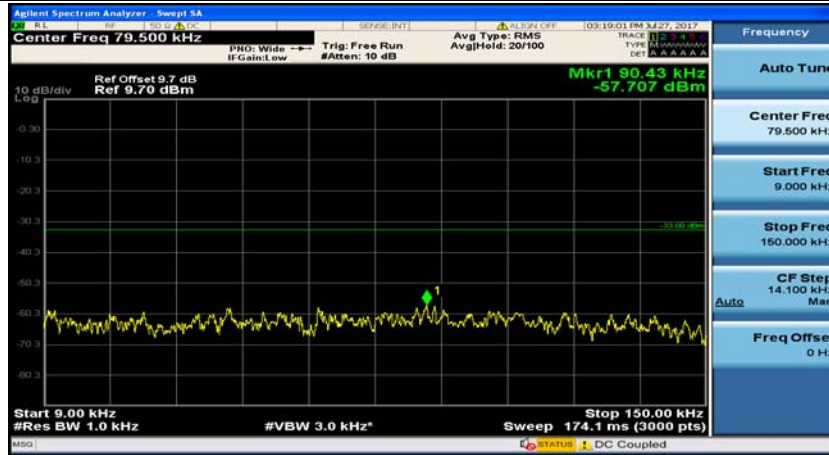

Test Graphs

Channel Bandwidth: 1.4 MHz

(Channel Bandwidth: 1.4 MHz)_MCH_QPSK_1RB#0

(Channel Bandwidth: 1.4 MHz)_MCH_QPSK_1RB#3

(Channel Bandwidth: 1.4 MHz)_HCH_QPSK_1RB#0

(Channel Bandwidth: 1.4 MHz)_HCH_QPSK_1RB#3