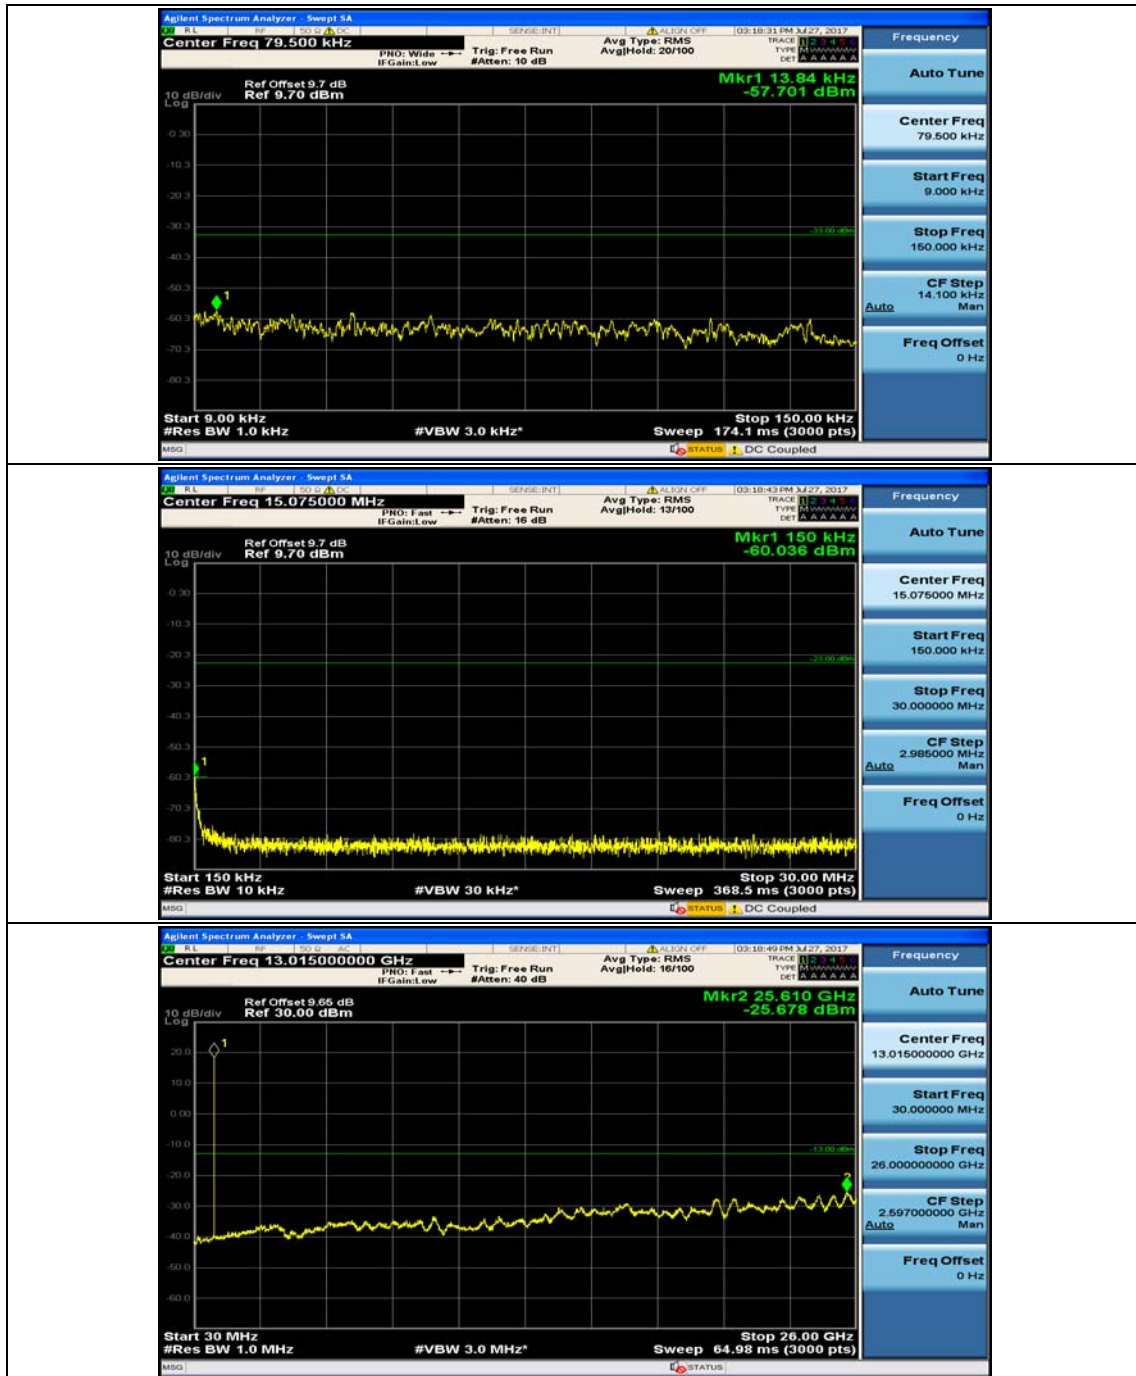

(Channel Bandwidth: 1.4 MHz)_LCH_16QAM_1RB#0

(Channel Bandwidth: 1.4 MHz)_LCH_16QAM_1RB#3

(Channel Bandwidth: 1.4 MHz)_MCH_16QAM_1RB#0

(Channel Bandwidth: 1.4 MHz)_MCH_16QAM_1RB#3

(Channel Bandwidth: 1.4 MHz)_HCH_16QAM_1RB#0

(Channel Bandwidth: 1.4 MHz)_HCH_16QAM_1RB#3