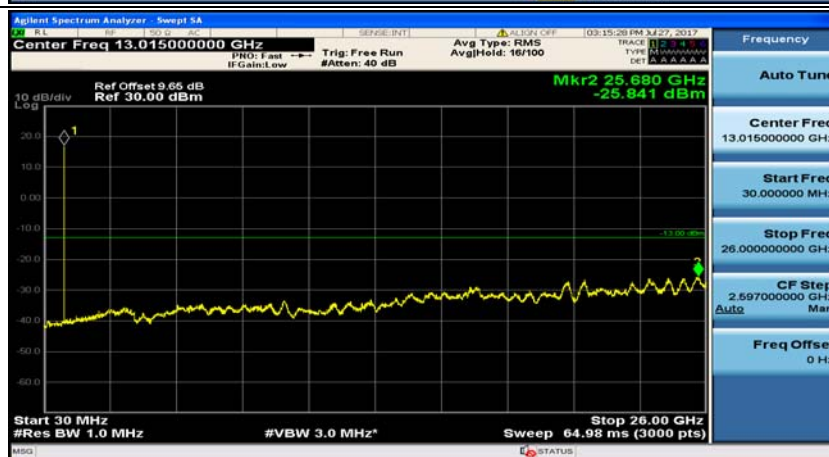

(Channel Bandwidth: 1.4 MHz)_LCH_16QAM_1RB#0

(Channel Bandwidth: 1.4 MHz)_LCH_16QAM_1RB#3