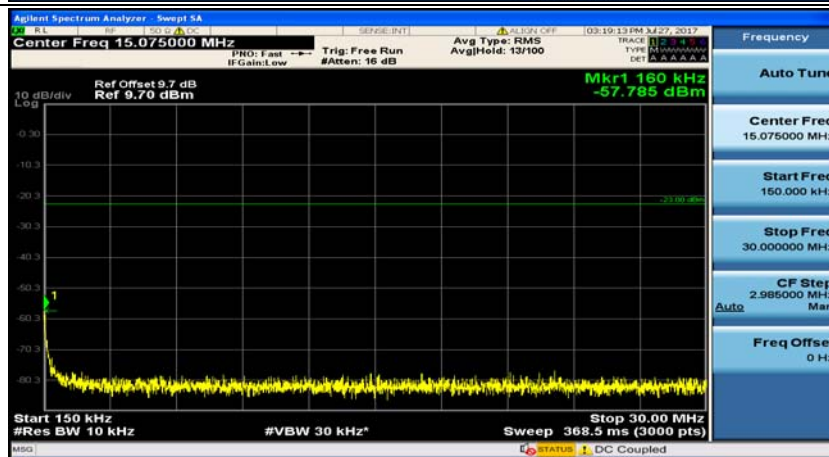

Test Graphs

Channel Bandwidth: 1.4 MHz

(Channel Bandwidth: 1.4 MHz)_MCH_QPSK_1RB#0

(Channel Bandwidth: 1.4 MHz)_MCH_QPSK_1RB#3

(Channel Bandwidth: 1.4 MHz)_HCH_QPSK_1RB#0

(Channel Bandwidth: 1.4 MHz)_HCH_QPSK_1RB#3