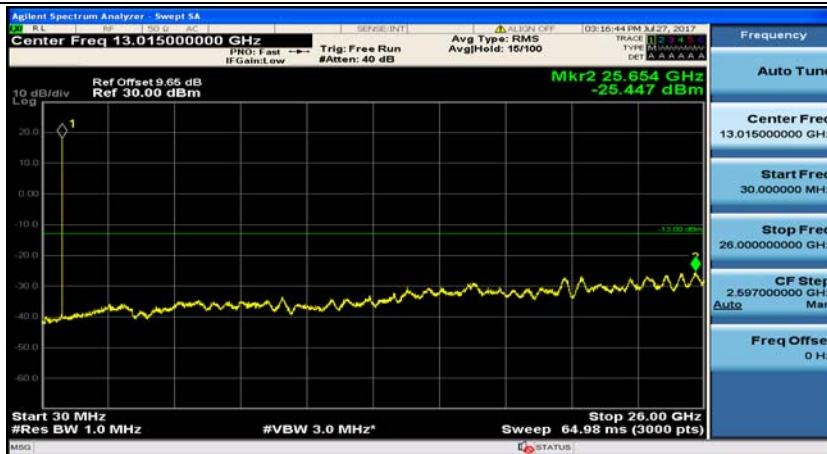

Test Graphs

Channel Bandwidth: 1.4 MHz

(Channel Bandwidth: 1.4 MHz)_MCH_QPSK_1RB#0

(Channel Bandwidth: 1.4 MHz)_MCH_QPSK_1RB#3

(Channel Bandwidth: 1.4 MHz)_HCH_QPSK_1RB#0

(Channel Bandwidth: 1.4 MHz)_HCH_QPSK_1RB#3