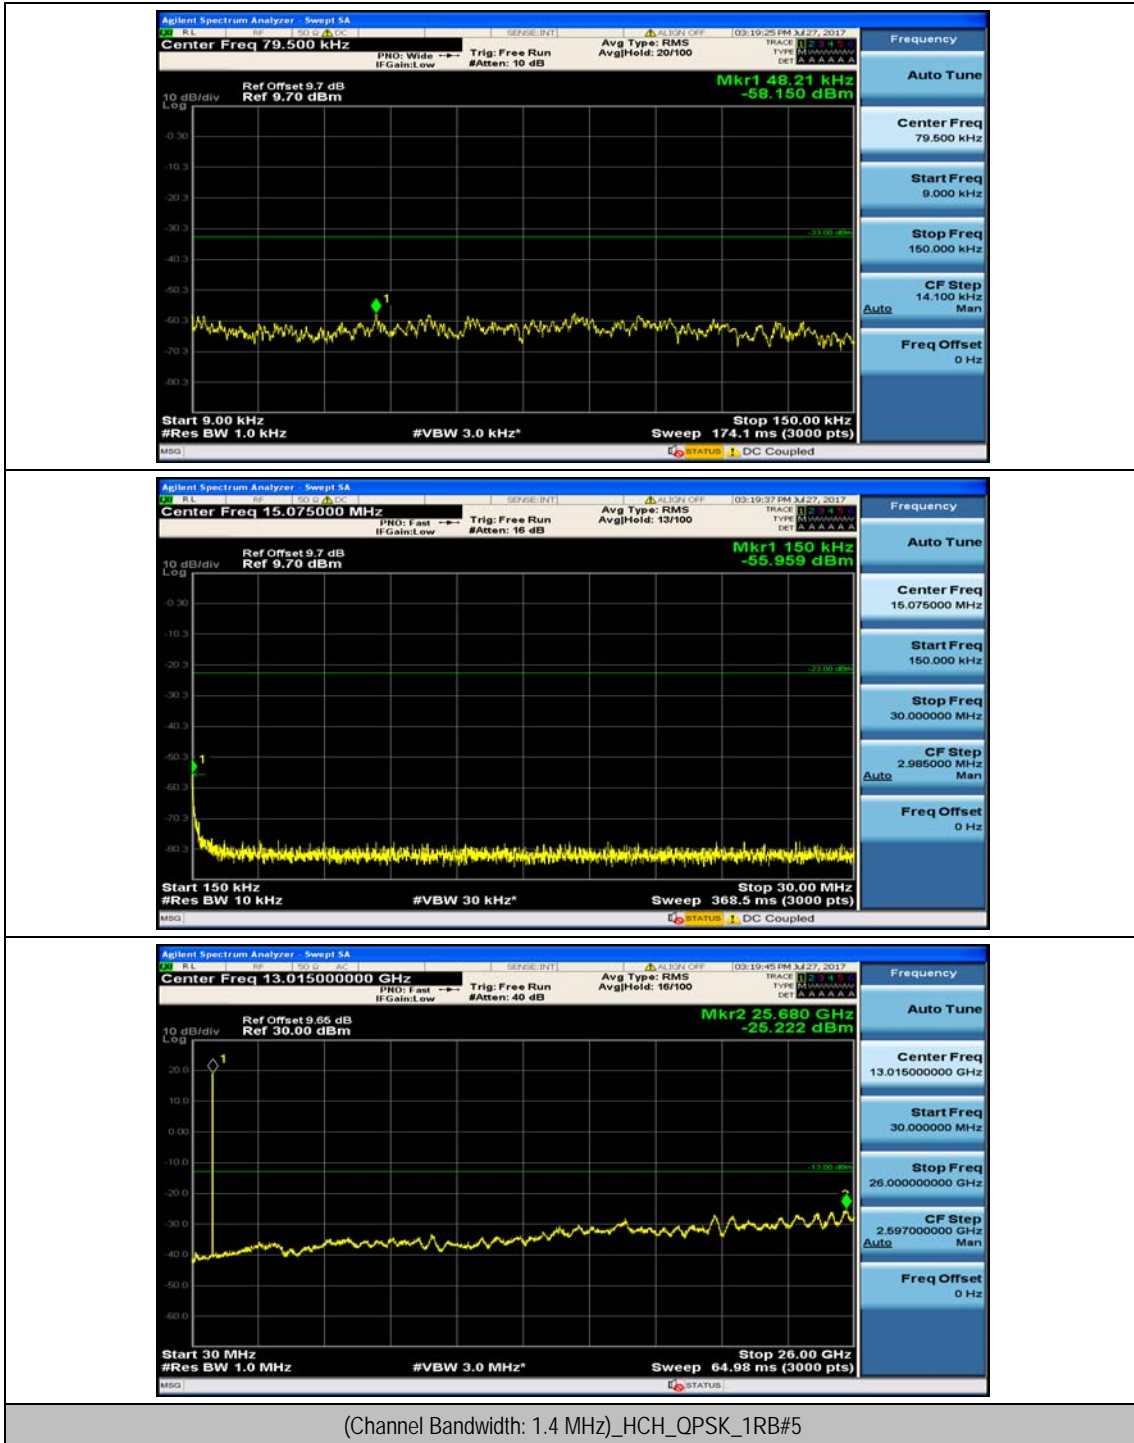

Test Graphs

Channel Bandwidth: 1.4 MHz

(Channel Bandwidth: 1.4 MHz)_MCH_QPSK_1RB#0

(Channel Bandwidth: 1.4 MHz)_MCH_QPSK_1RB#3

(Channel Bandwidth: 1.4 MHz)_HCH_QPSK_1RB#0

(Channel Bandwidth: 1.4 MHz)_HCH_QPSK_1RB#3