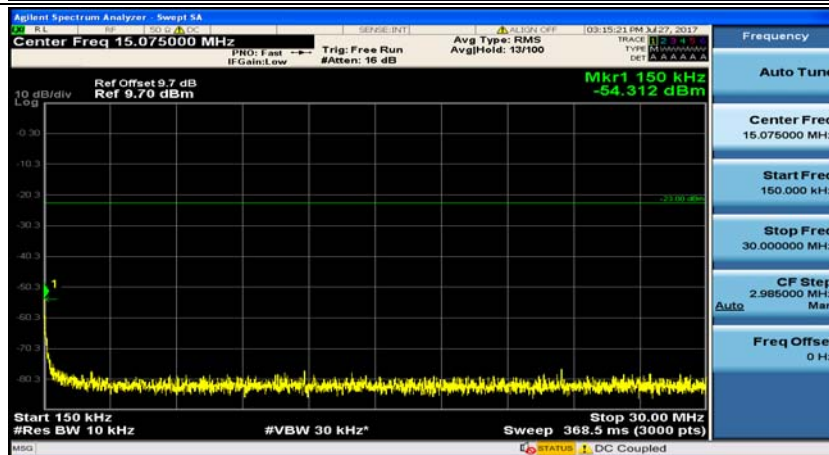

(Channel Bandwidth: 1.4 MHz)_LCH_16QAM_1RB#0

(Channel Bandwidth: 1.4 MHz)_LCH_16QAM_1RB#3