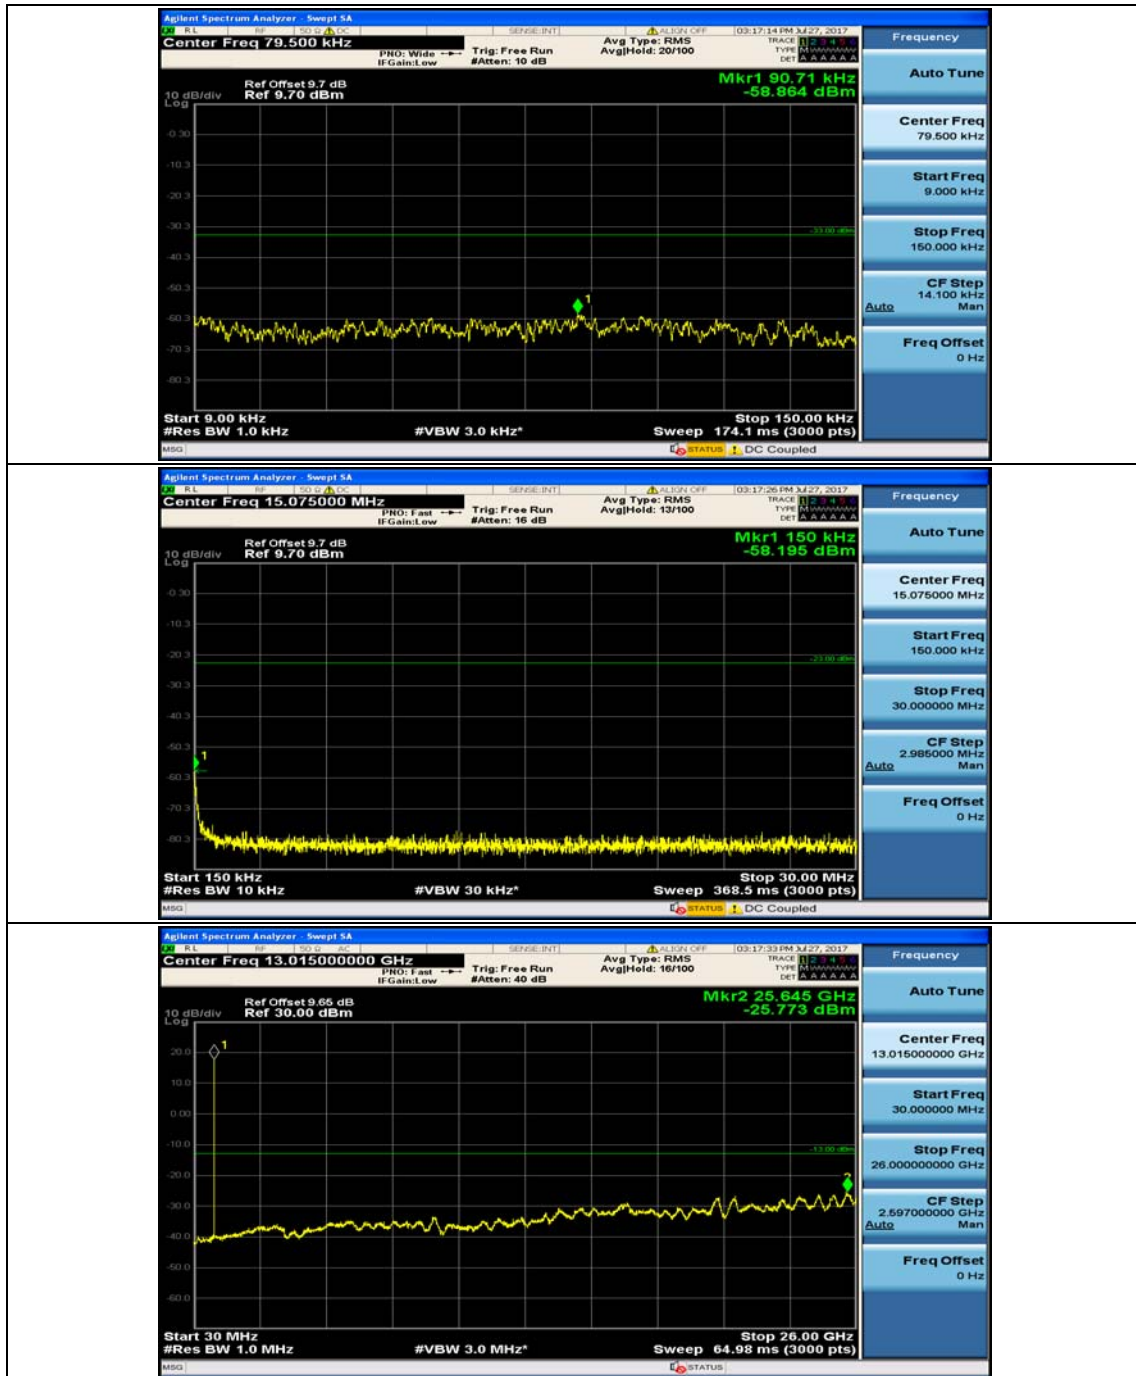

Test Graphs

Channel Bandwidth: 1.4 MHz

(Channel Bandwidth: 1.4 MHz)_MCH_QPSK_1RB#0

(Channel Bandwidth: 1.4 MHz)_MCH_QPSK_1RB#3

(Channel Bandwidth: 1.4 MHz)_HCH_QPSK_1RB#0

(Channel Bandwidth: 1.4 MHz)_HCH_QPSK_1RB#3