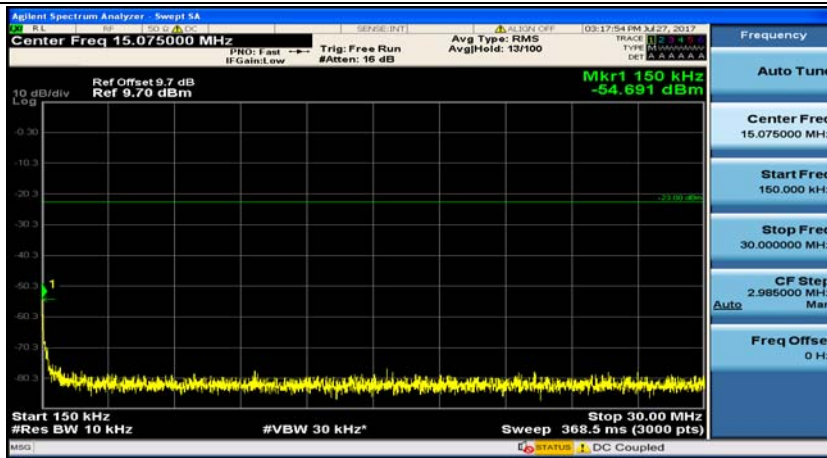

(Channel Bandwidth: 1.4 MHz)_LCH_16QAM_1RB#0

(Channel Bandwidth: 1.4 MHz)_LCH_16QAM_1RB#3

(Channel Bandwidth: 1.4 MHz)_MCH_16QAM_1RB#0

(Channel Bandwidth: 1.4 MHz)_MCH_16QAM_1RB#3

(Channel Bandwidth: 1.4 MHz)_HCH_16QAM_1RB#0