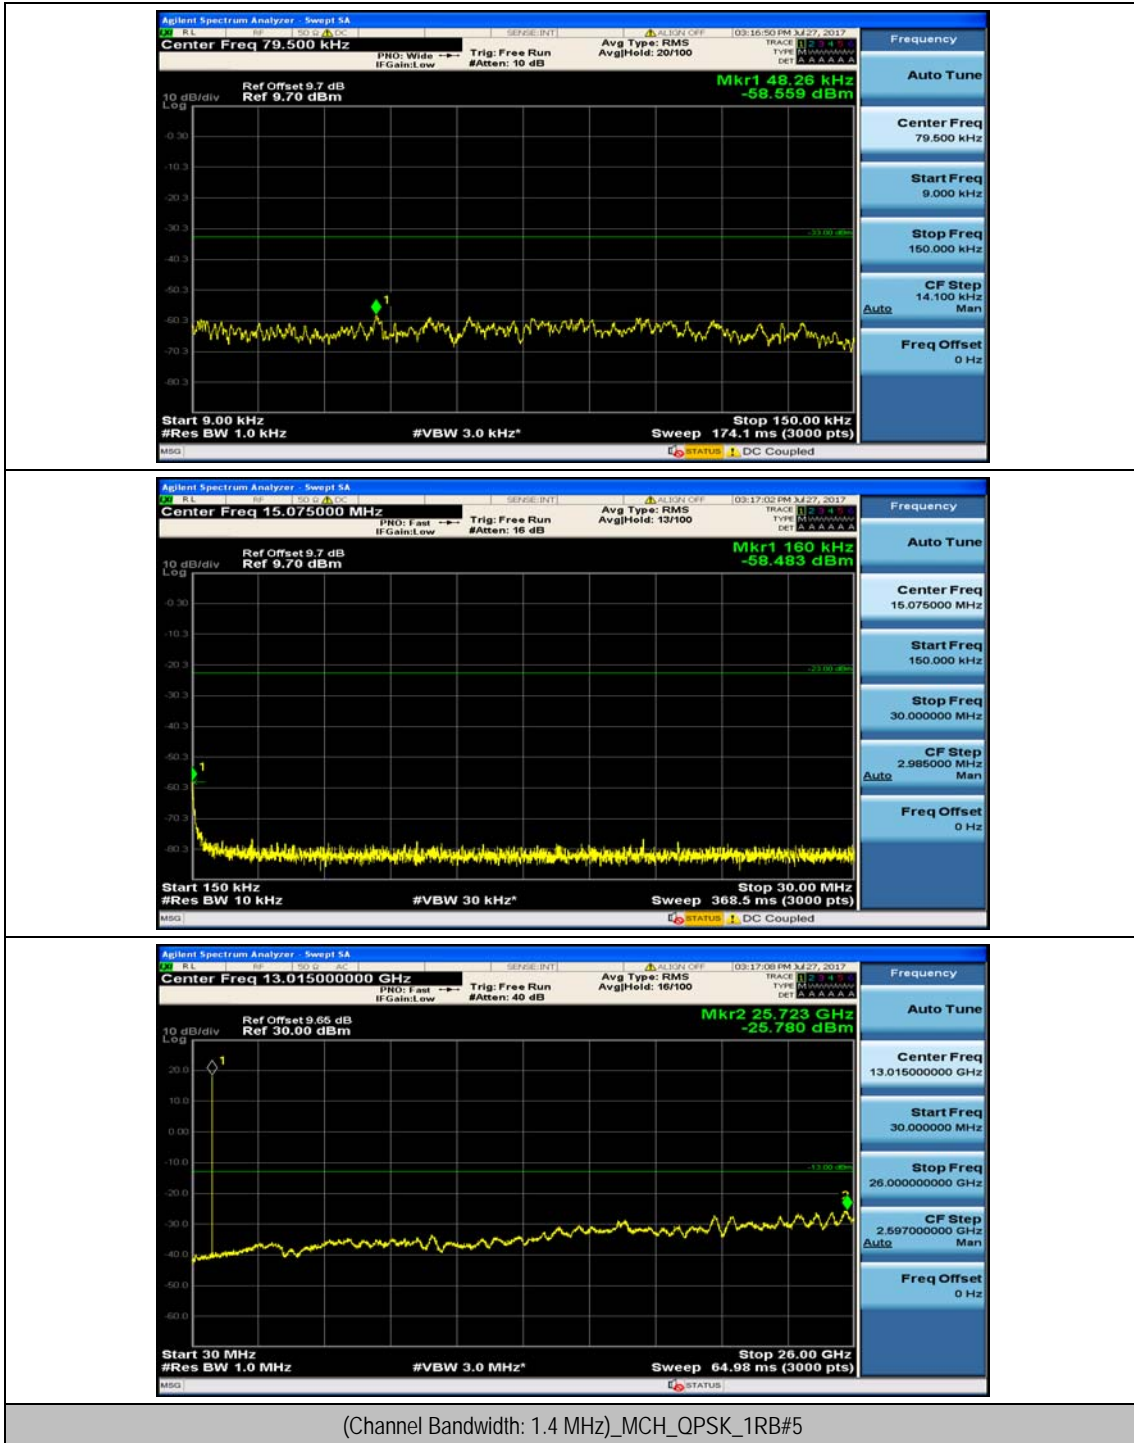

Test Graphs

Channel Bandwidth: 1.4 MHz

(Channel Bandwidth: 1.4 MHz)_MCH_QPSK_1RB#0

(Channel Bandwidth: 1.4 MHz)_MCH_QPSK_1RB#3

(Channel Bandwidth: 1.4 MHz)_HCH_QPSK_1RB#0

(Channel Bandwidth: 1.4 MHz)_HCH_QPSK_1RB#3