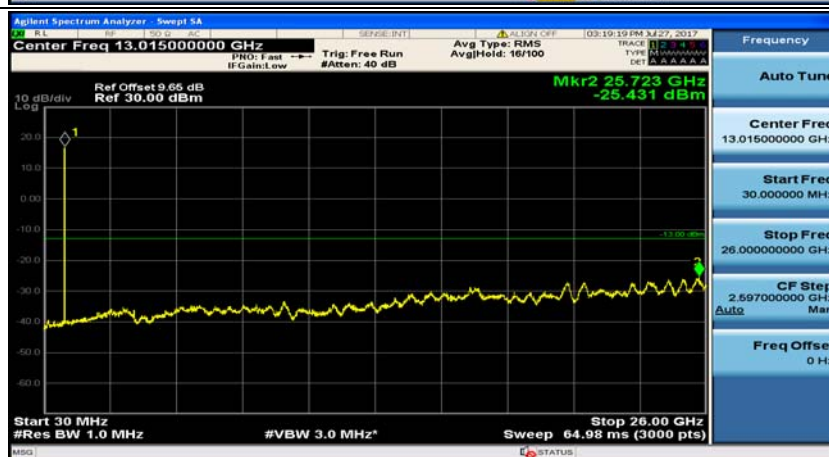

Test Graphs

Channel Bandwidth: 1.4 MHz

(Channel Bandwidth: 1.4 MHz)_MCH_QPSK_1RB#0

(Channel Bandwidth: 1.4 MHz)_MCH_QPSK_1RB#3

(Channel Bandwidth: 1.4 MHz)_HCH_QPSK_1RB#0

(Channel Bandwidth: 1.4 MHz)_HCH_QPSK_1RB#3