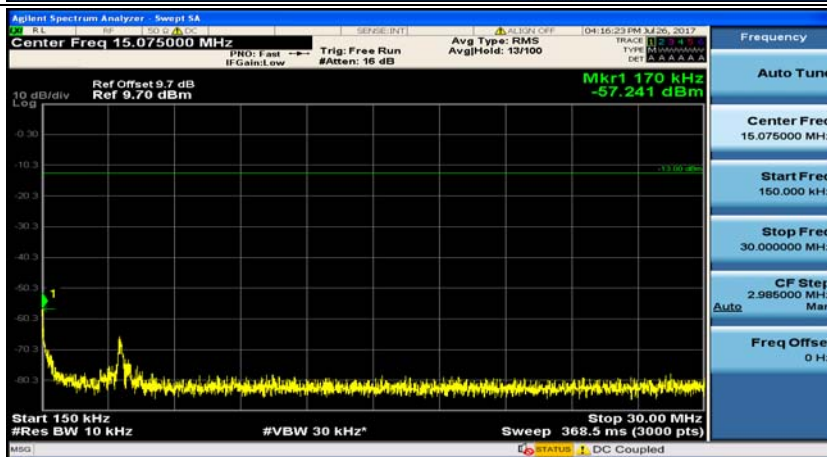

Channel Bandwidth: 10 MHz_MCH_16QAM_1RB#0

Channel Bandwidth: 10 MHz_MCH_16QAM_1RB#24

Channel Bandwidth: 10 MHz_HCH_16QAM_1RB#0

Channel Bandwidth: 10 MHz_HCH_16QAM_1RB#24

Channel Bandwidth: 15 MHz

(Channel Bandwidth:15 MHz)_MCH_QPSK_1RB#0