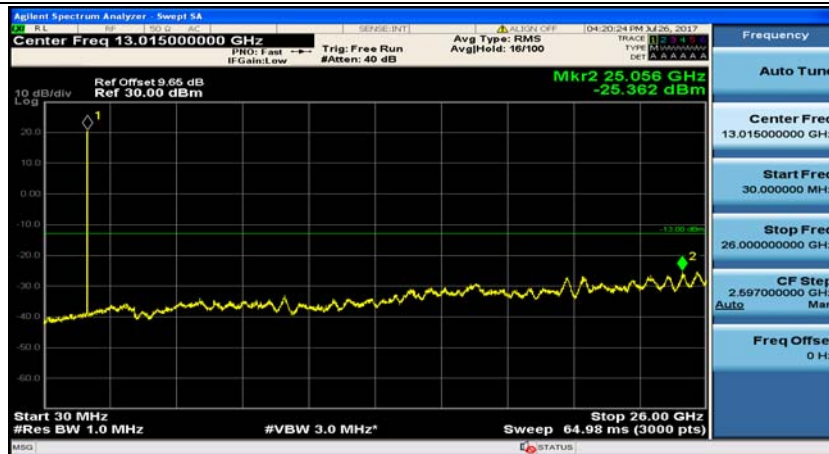

Channel Bandwidth: 10 MHz_MCH_16QAM_1RB#0

Channel Bandwidth: 10 MHz_MCH_16QAM_1RB#24

Channel Bandwidth: 10 MHz_HCH_16QAM_1RB#0

Channel Bandwidth: 10 MHz_HCH_16QAM_1RB#24

Channel Bandwidth: 15 MHz

(Channel Bandwidth:15 MHz)_MCH_QPSK_1RB#0