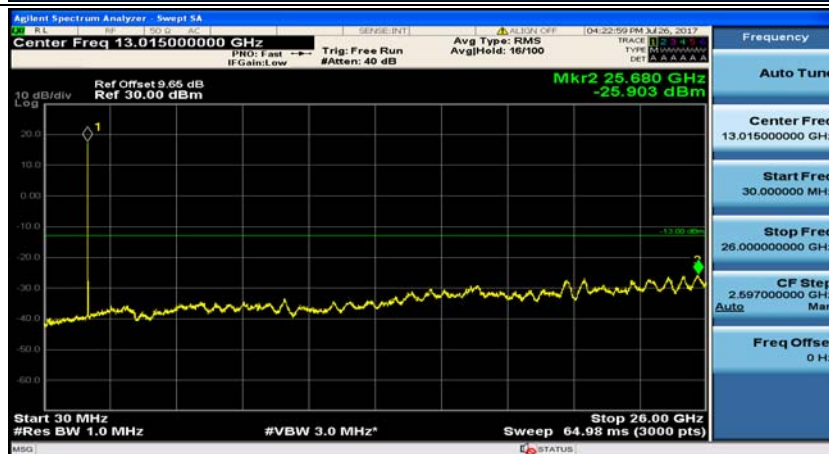

(Channel Bandwidth:15 MHz)_HCH_QPSK_1RB#0

(Channel Bandwidth:15 MHz)_HCH_QPSK_1RB#37