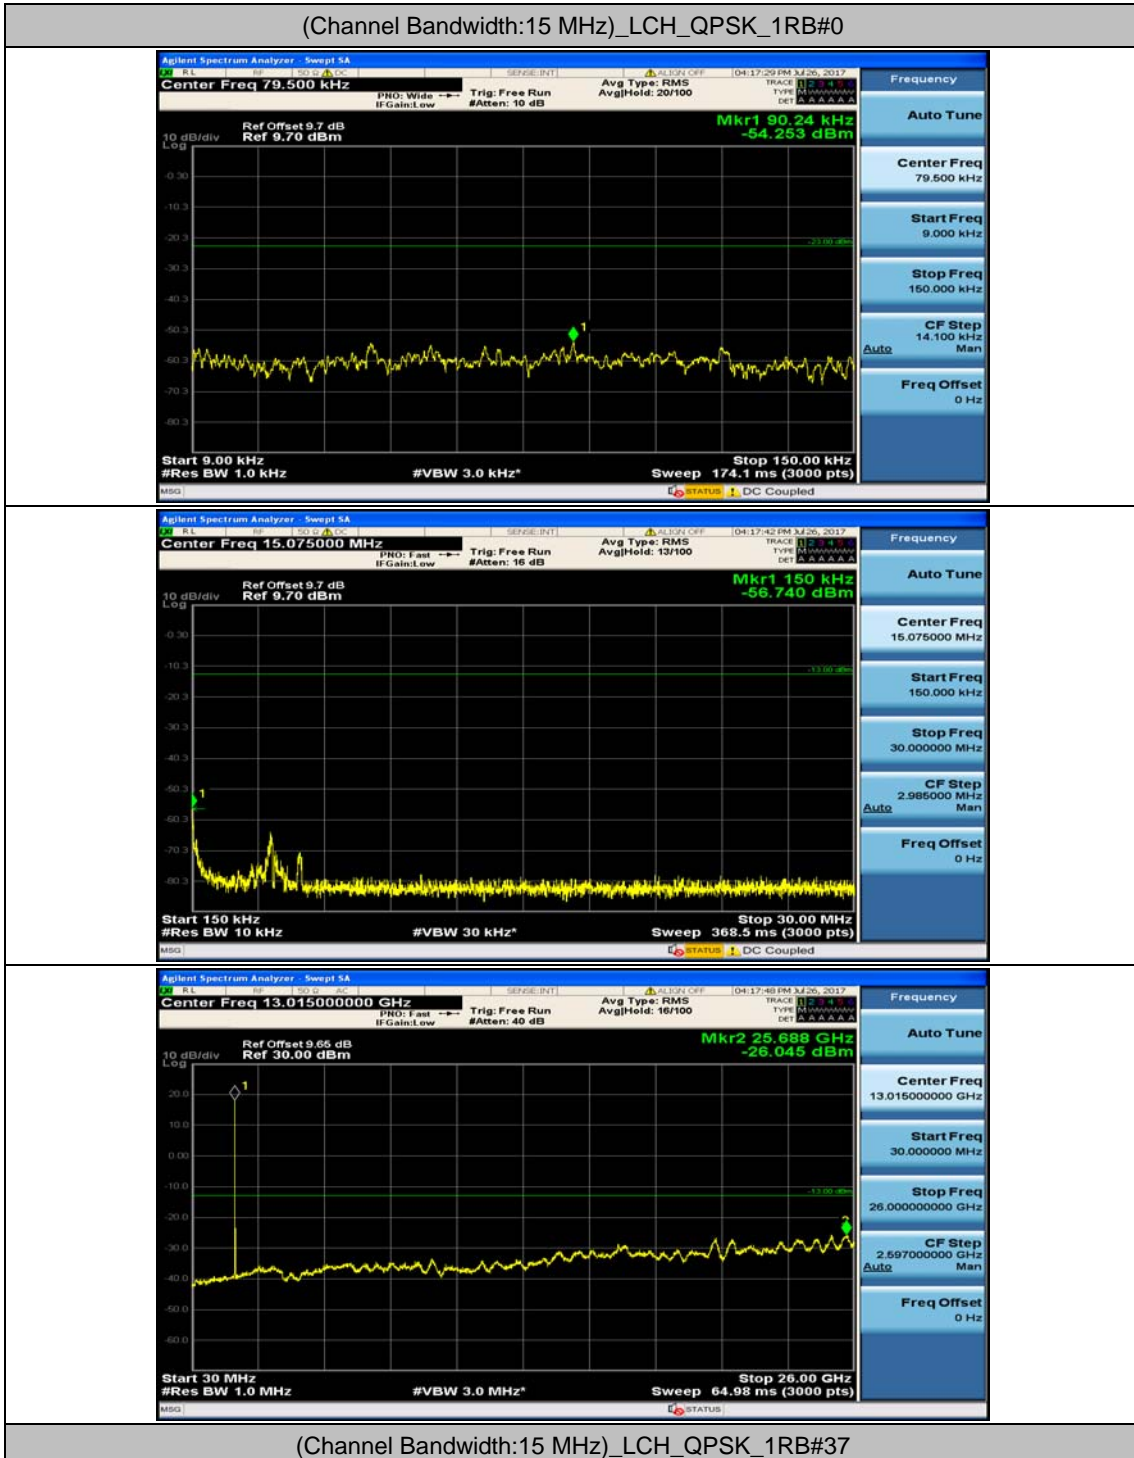

Channel Bandwidth: 10 MHz_MCH_QPSK_1RB#24

Channel Bandwidth: 10 MHz_HCH_QPSK_1RB#0

Channel Bandwidth: 10 MHz_HCH_QPSK_1RB#24

Channel Bandwidth: 10 MHz_LCH_16QAM_1RB#0

Channel Bandwidth: 10 MHz_LCH_16QAM_1RB#24

Channel Bandwidth: 10 MHz_MCH_16QAM_1RB#0

Channel Bandwidth: 10 MHz_MCH_16QAM_1RB#24

Channel Bandwidth: 10 MHz_HCH_16QAM_1RB#0

Channel Bandwidth: 10 MHz_HCH_16QAM_1RB#24

Channel Bandwidth: 15 MHz

(Channel Bandwidth:15 MHz)_MCH_QPSK_1RB#0