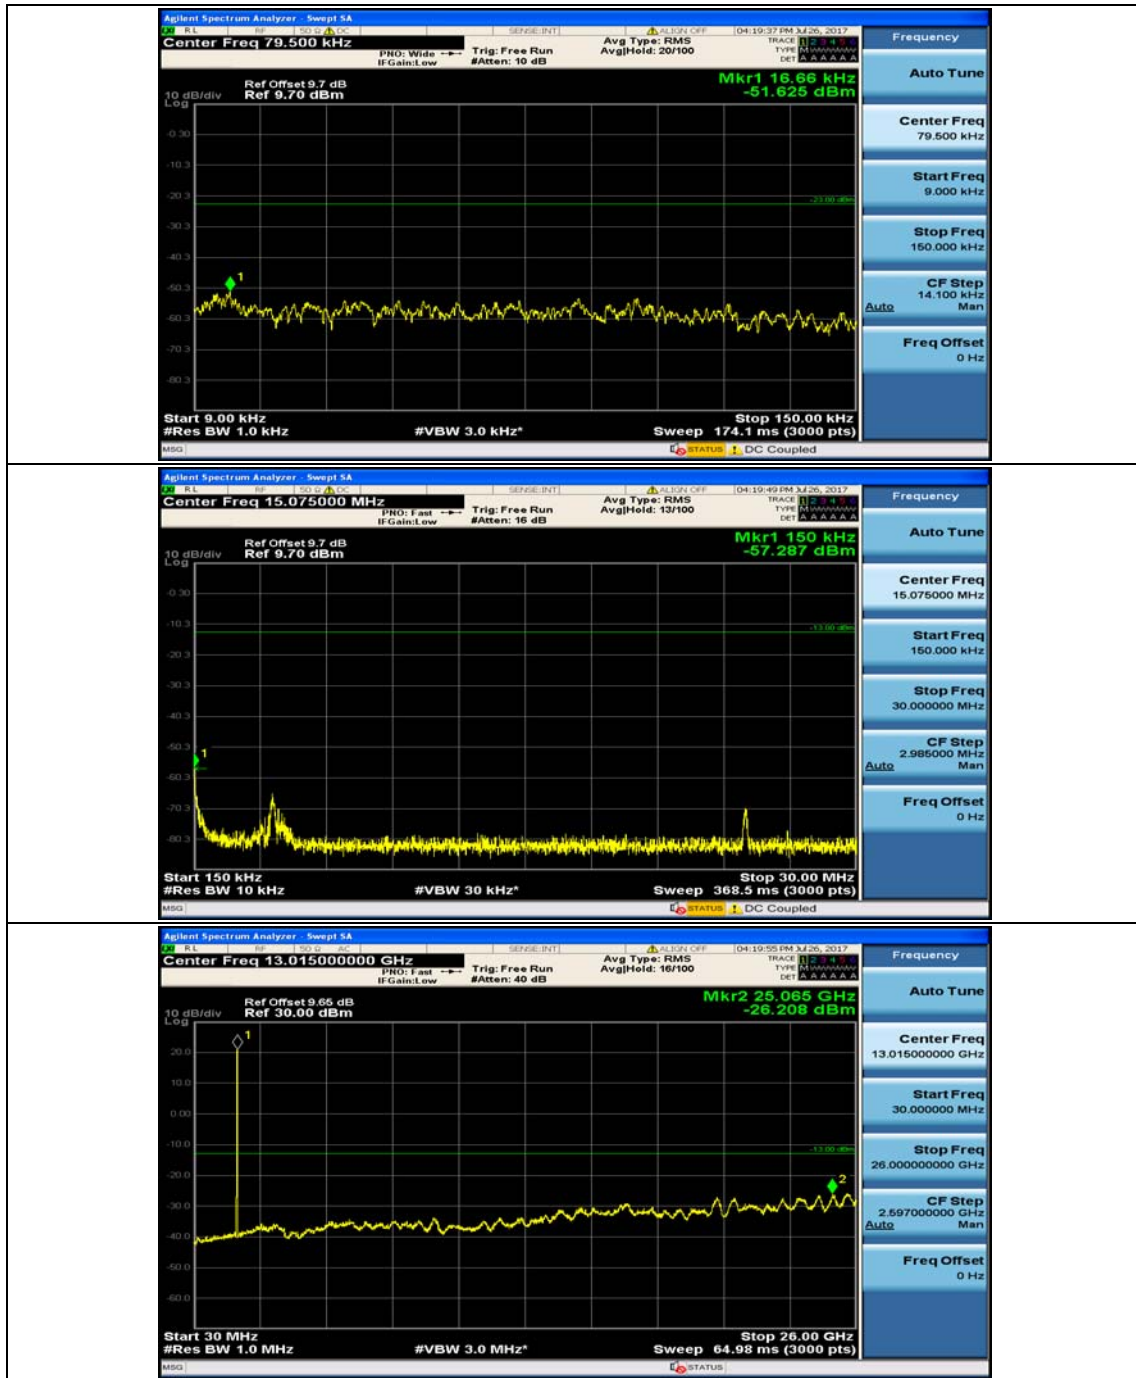

(Channel Bandwidth:15 MHz)_MCH_QPSK_1RB#37

(Channel Bandwidth:15 MHz)_HCH_QPSK_1RB#0

(Channel Bandwidth:15 MHz)_HCH_QPSK_1RB#37

(Channel Bandwidth:15 MHz)_LCH_16QAM_1RB#0

(Channel Bandwidth:15 MHz)_LCH_16QAM_1RB#37