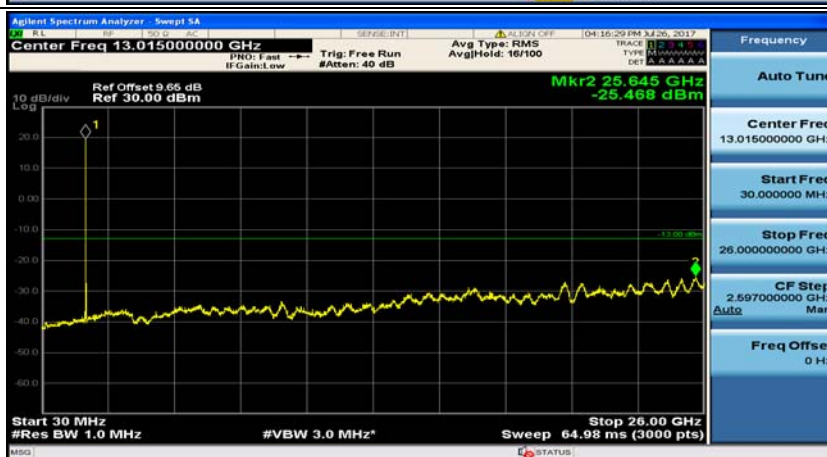

Channel Bandwidth: 10 MHz_MCH_16QAM_1RB#0

Channel Bandwidth: 10 MHz_MCH_16QAM_1RB#24

Channel Bandwidth: 10 MHz_HCH_16QAM_1RB#0

Channel Bandwidth: 10 MHz_HCH_16QAM_1RB#24

Channel Bandwidth: 15 MHz

(Channel Bandwidth:15 MHz)_MCH_QPSK_1RB#0