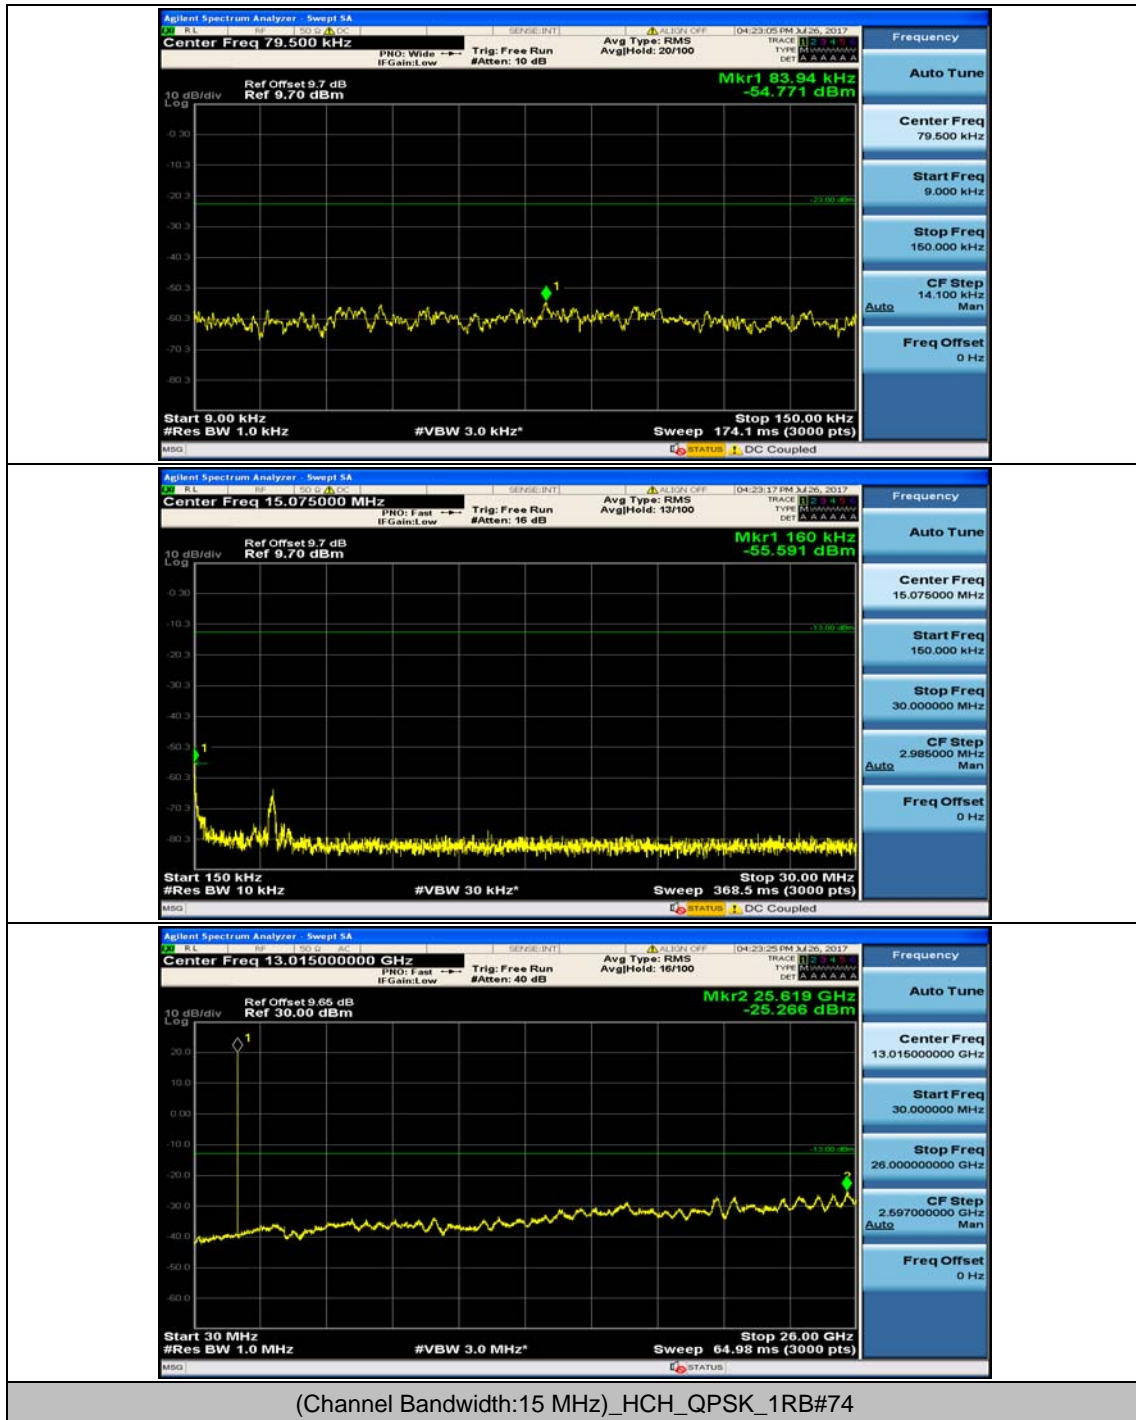

(Channel Bandwidth:15 MHz)_MCH_QPSK_1RB#37

(Channel Bandwidth:15 MHz)_HCH_QPSK_1RB#0

(Channel Bandwidth:15 MHz)_HCH_QPSK_1RB#37

(Channel Bandwidth:15 MHz)_LCH_16QAM_1RB#0

(Channel Bandwidth:15 MHz)_LCH_16QAM_1RB#37