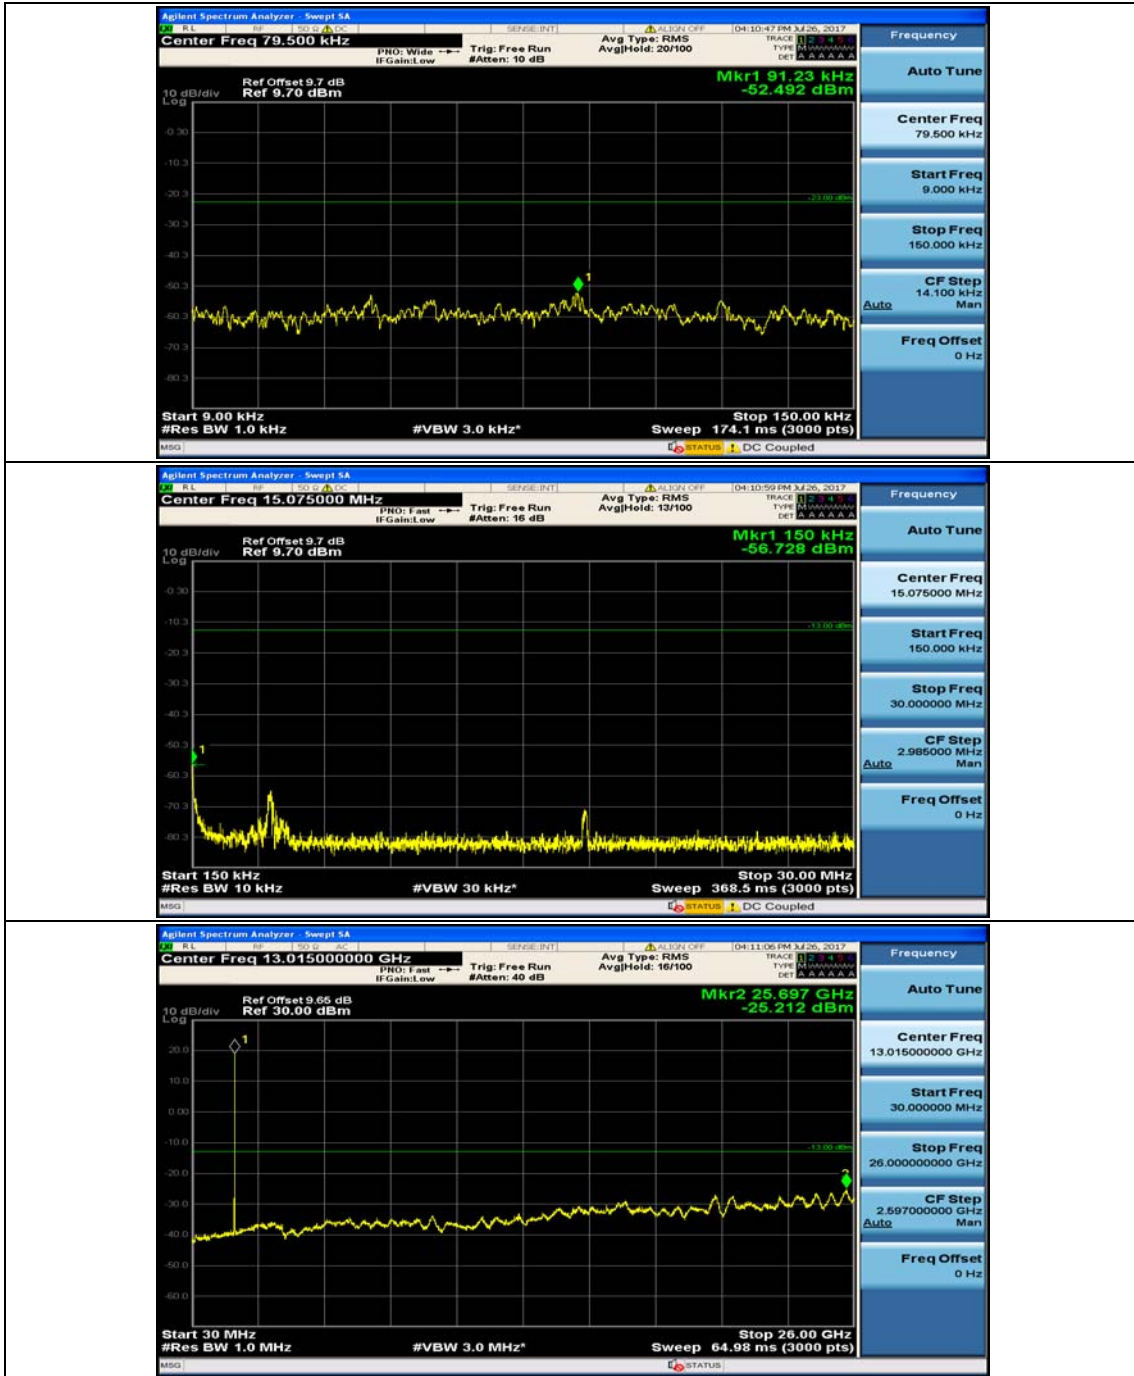

(Channel Bandwidth: 5 MHz)_MCH_16QAM_1RB#0

(Channel Bandwidth: 5 MHz)_MCH_16QAM_1RB#12

(Channel Bandwidth: 5 MHz)_HCH_16QAM_1RB#0

(Channel Bandwidth: 5 MHz)_HCH_16QAM_1RB#12

Channel Bandwidth: 10 MHz

Channel Bandwidth: 10 MHz_MCH_QPSK_1RB#0

Channel Bandwidth: 10 MHz_MCH_QPSK_1RB#24

Channel Bandwidth: 10 MHz_HCH_QPSK_1RB#0

Channel Bandwidth: 10 MHz_HCH_QPSK_1RB#24

Channel Bandwidth: 10 MHz_LCH_16QAM_1RB#0

Channel Bandwidth: 10 MHz_LCH_16QAM_1RB#24