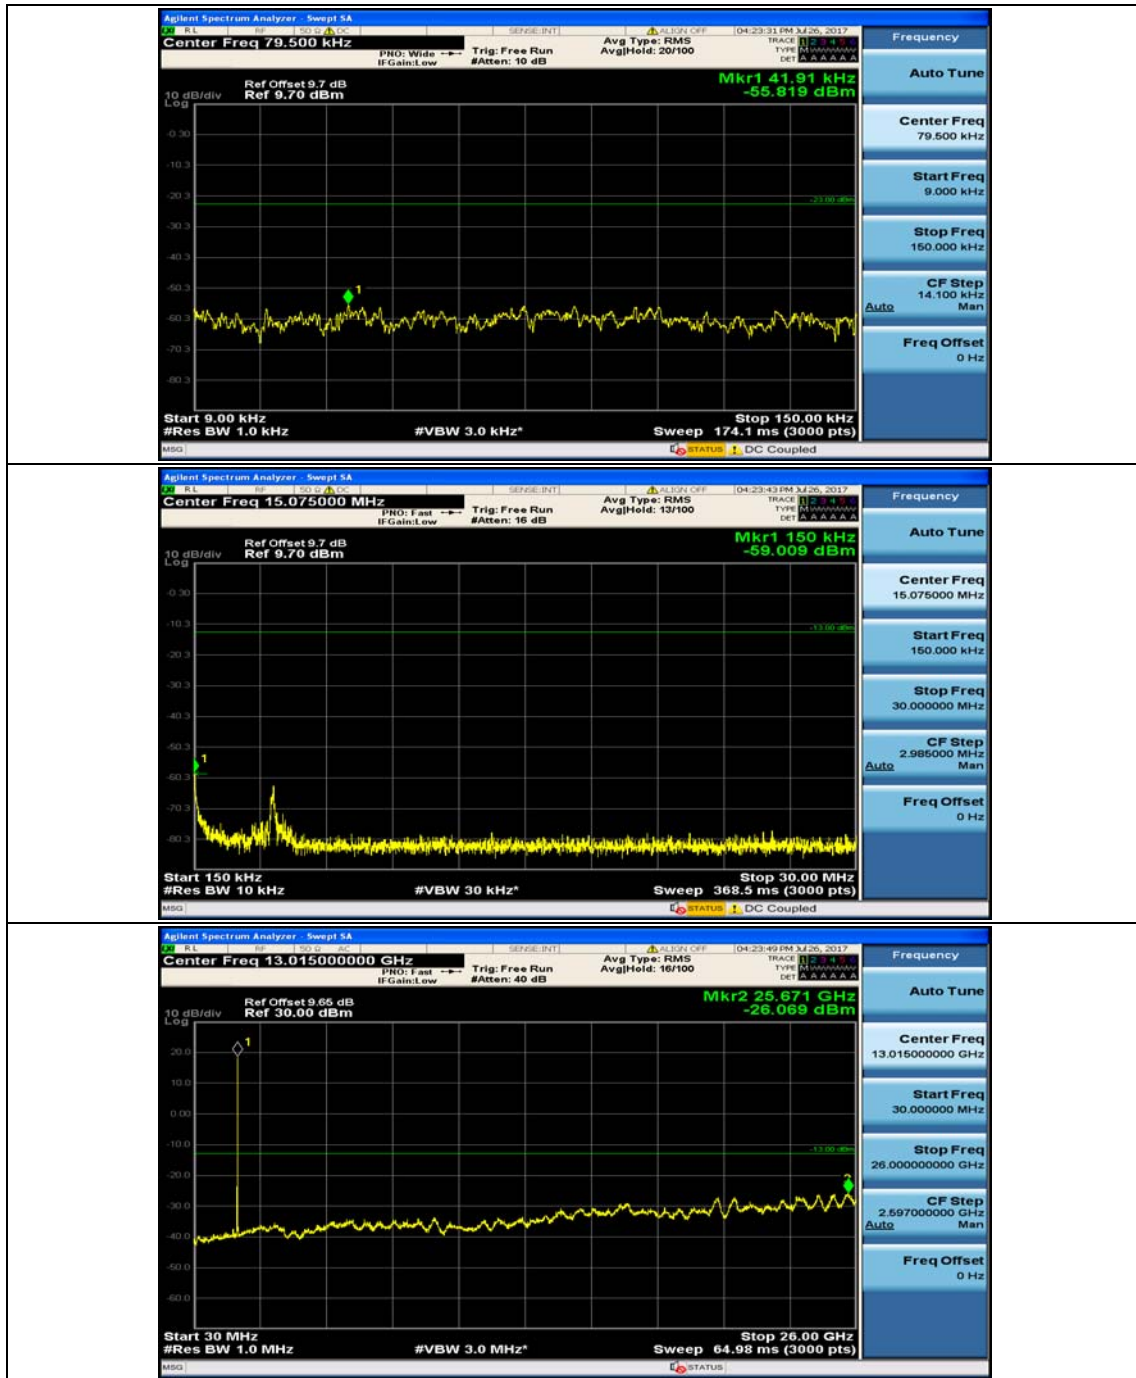

Channel Bandwidth: 10 MHz_MCH_16QAM_1RB#0

Channel Bandwidth: 10 MHz_MCH_16QAM_1RB#24

Channel Bandwidth: 10 MHz_HCH_16QAM_1RB#0

Channel Bandwidth: 10 MHz_HCH_16QAM_1RB#24

Channel Bandwidth: 15 MHz

(Channel Bandwidth:15 MHz)_MCH_QPSK_1RB#0

(Channel Bandwidth:15 MHz)_MCH_QPSK_1RB#37

(Channel Bandwidth:15 MHz)_HCH_QPSK_1RB#0

(Channel Bandwidth:15 MHz)_HCH_QPSK_1RB#37

(Channel Bandwidth:15 MHz)_LCH_16QAM_1RB#0

(Channel Bandwidth:15 MHz)_LCH_16QAM_1RB#37