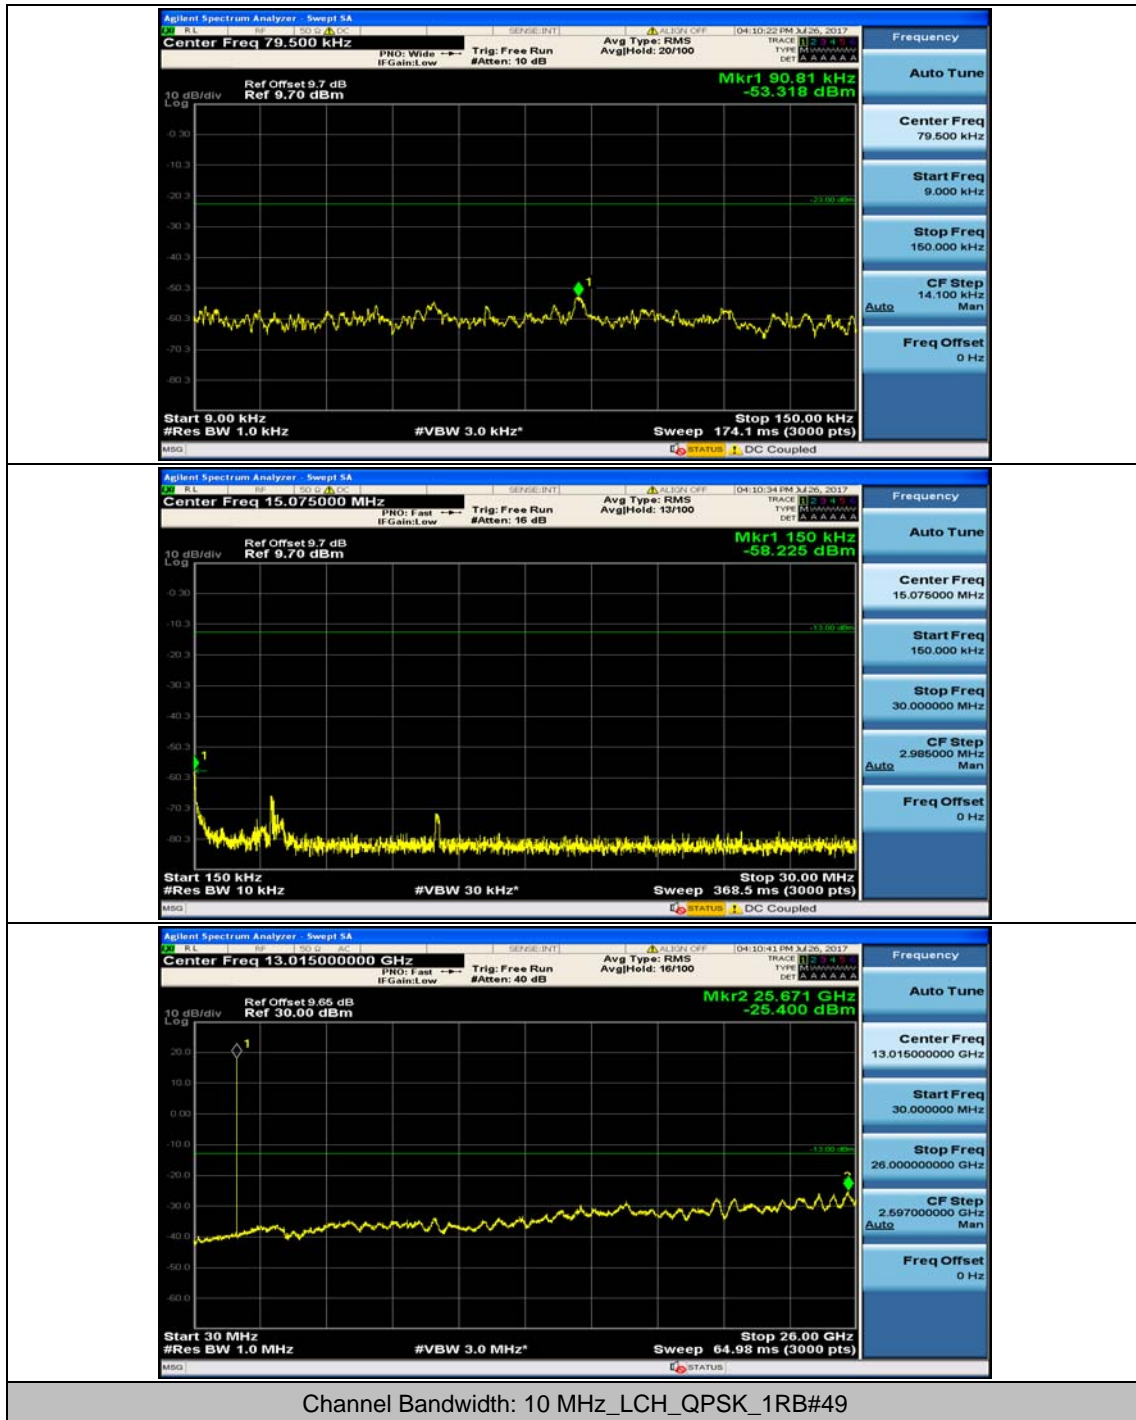

(Channel Bandwidth: 5 MHz)_MCH_16QAM_1RB#0

(Channel Bandwidth: 5 MHz)_MCH_16QAM_1RB#12

(Channel Bandwidth: 5 MHz)_HCH_16QAM_1RB#0

(Channel Bandwidth: 5 MHz)_HCH_16QAM_1RB#12

Channel Bandwidth: 10 MHz

Channel Bandwidth: 10 MHz_MCH_QPSK_1RB#0

Channel Bandwidth: 10 MHz_MCH_QPSK_1RB#24

Channel Bandwidth: 10 MHz_HCH_QPSK_1RB#0

Channel Bandwidth: 10 MHz_HCH_QPSK_1RB#24

Channel Bandwidth: 10 MHz_LCH_16QAM_1RB#0

Channel Bandwidth: 10 MHz_LCH_16QAM_1RB#24