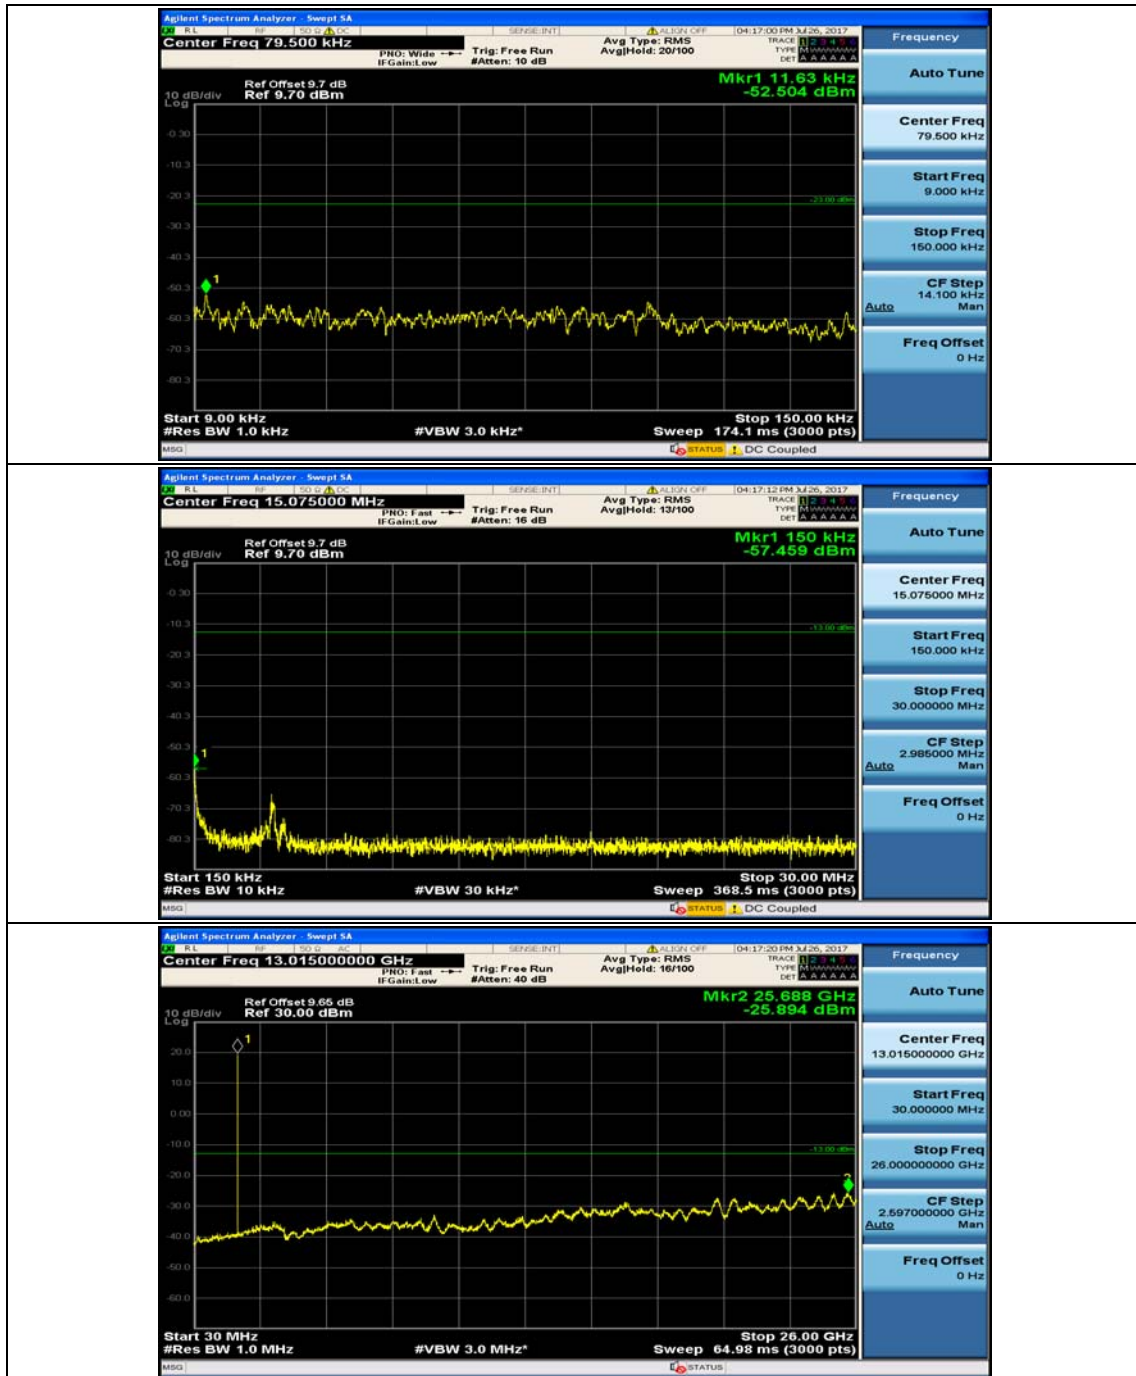

Channel Bandwidth: 10 MHz_MCH_QPSK_1RB#24

Channel Bandwidth: 10 MHz_HCH_QPSK_1RB#0

Channel Bandwidth: 10 MHz_HCH_QPSK_1RB#24

Channel Bandwidth: 10 MHz_LCH_16QAM_1RB#0

Channel Bandwidth: 10 MHz_LCH_16QAM_1RB#24

Channel Bandwidth: 10 MHz_MCH_16QAM_1RB#0

Channel Bandwidth: 10 MHz_MCH_16QAM_1RB#24

Channel Bandwidth: 10 MHz_HCH_16QAM_1RB#0

Channel Bandwidth: 10 MHz_HCH_16QAM_1RB#24

Channel Bandwidth: 15 MHz

(Channel Bandwidth:15 MHz)_MCH_QPSK_1RB#0