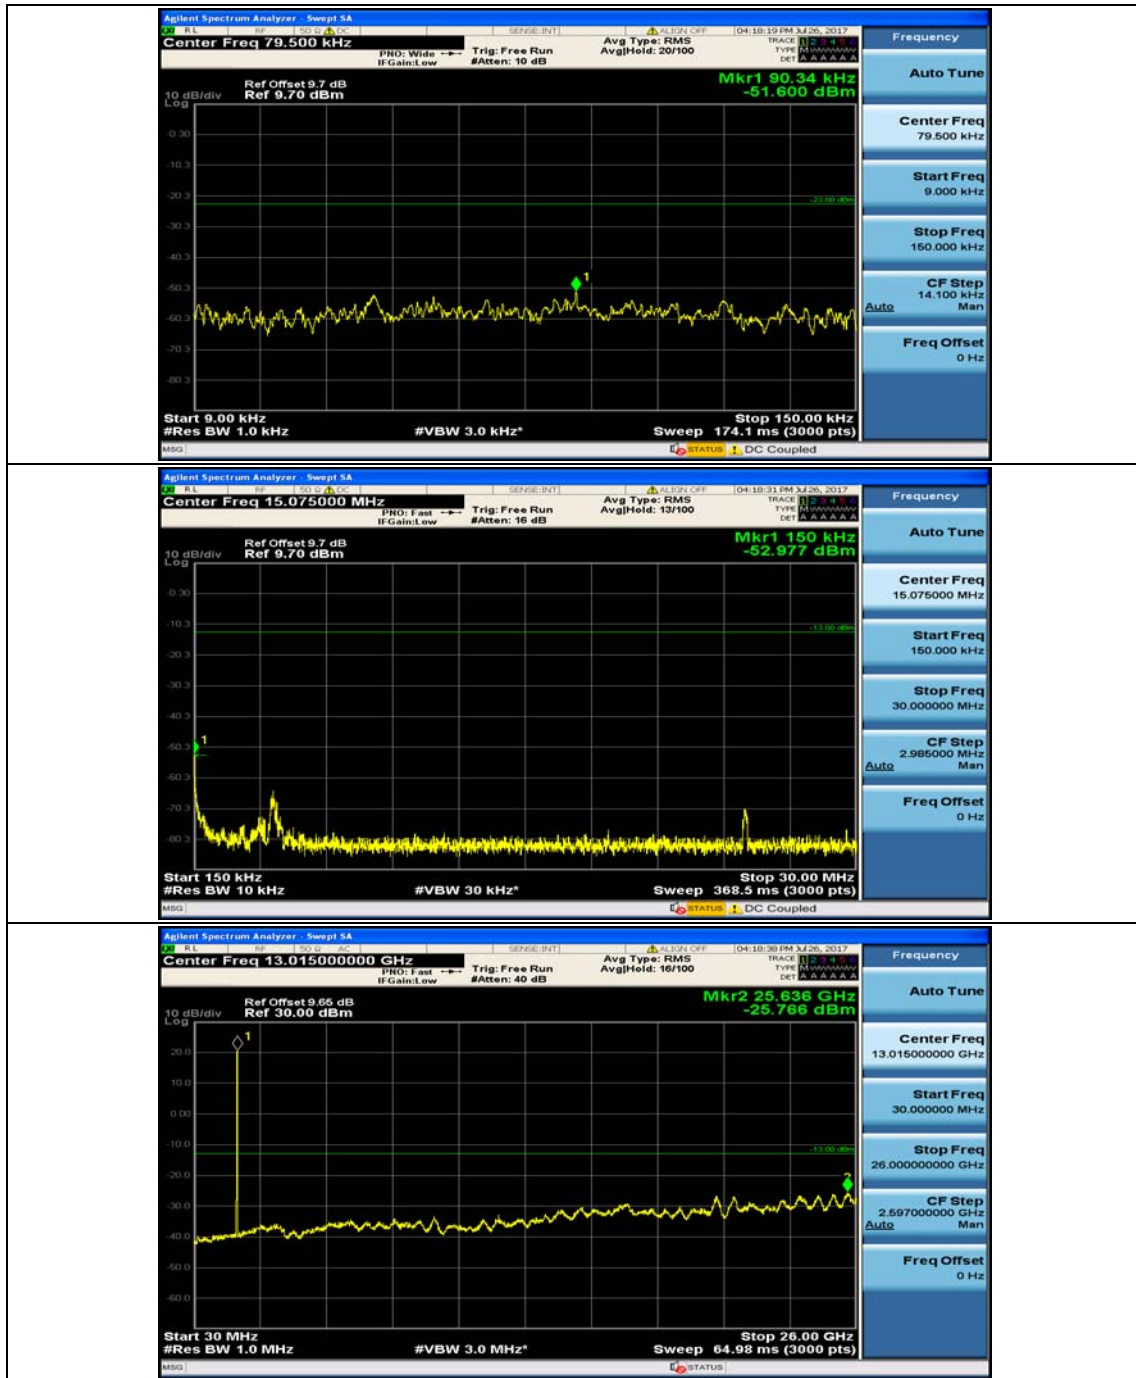

Channel Bandwidth: 10 MHz_MCH_QPSK_1RB#24

Channel Bandwidth: 10 MHz_HCH_QPSK_1RB#0

Channel Bandwidth: 10 MHz_HCH_QPSK_1RB#24

Channel Bandwidth: 10 MHz_LCH_16QAM_1RB#0

Channel Bandwidth: 10 MHz_LCH_16QAM_1RB#24

Channel Bandwidth: 10 MHz_MCH_16QAM_1RB#0

Channel Bandwidth: 10 MHz_MCH_16QAM_1RB#24

Channel Bandwidth: 10 MHz_HCH_16QAM_1RB#0

Channel Bandwidth: 10 MHz_HCH_16QAM_1RB#24

Channel Bandwidth: 15 MHz

(Channel Bandwidth:15 MHz)_MCH_QPSK_1RB#0