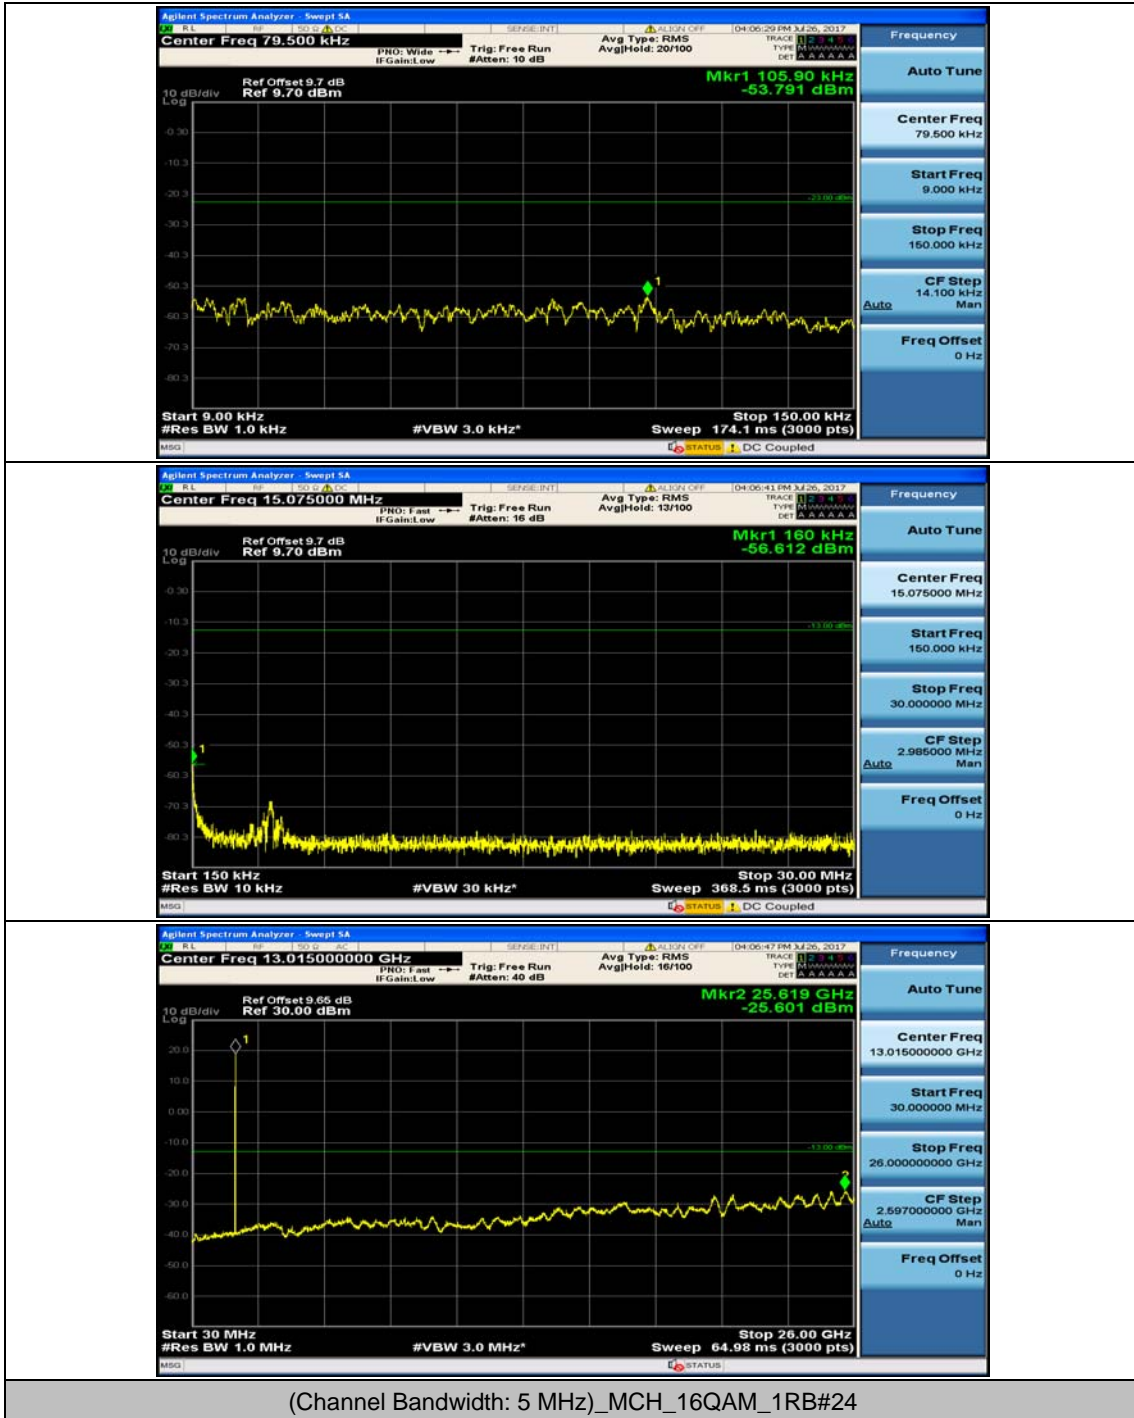

(Channel Bandwidth: 5 MHz)_MCH_16QAM_1RB#0

(Channel Bandwidth: 5 MHz)_MCH_16QAM_1RB#12

(Channel Bandwidth: 5 MHz)_HCH_16QAM_1RB#0

(Channel Bandwidth: 5 MHz)_HCH_16QAM_1RB#12

Channel Bandwidth: 10 MHz

Channel Bandwidth: 10 MHz_MCH_QPSK_1RB#0

Channel Bandwidth: 10 MHz_MCH_QPSK_1RB#24

Channel Bandwidth: 10 MHz_HCH_QPSK_1RB#0

Channel Bandwidth: 10 MHz_HCH_QPSK_1RB#24

Channel Bandwidth: 10 MHz_LCH_16QAM_1RB#0

Channel Bandwidth: 10 MHz_LCH_16QAM_1RB#24