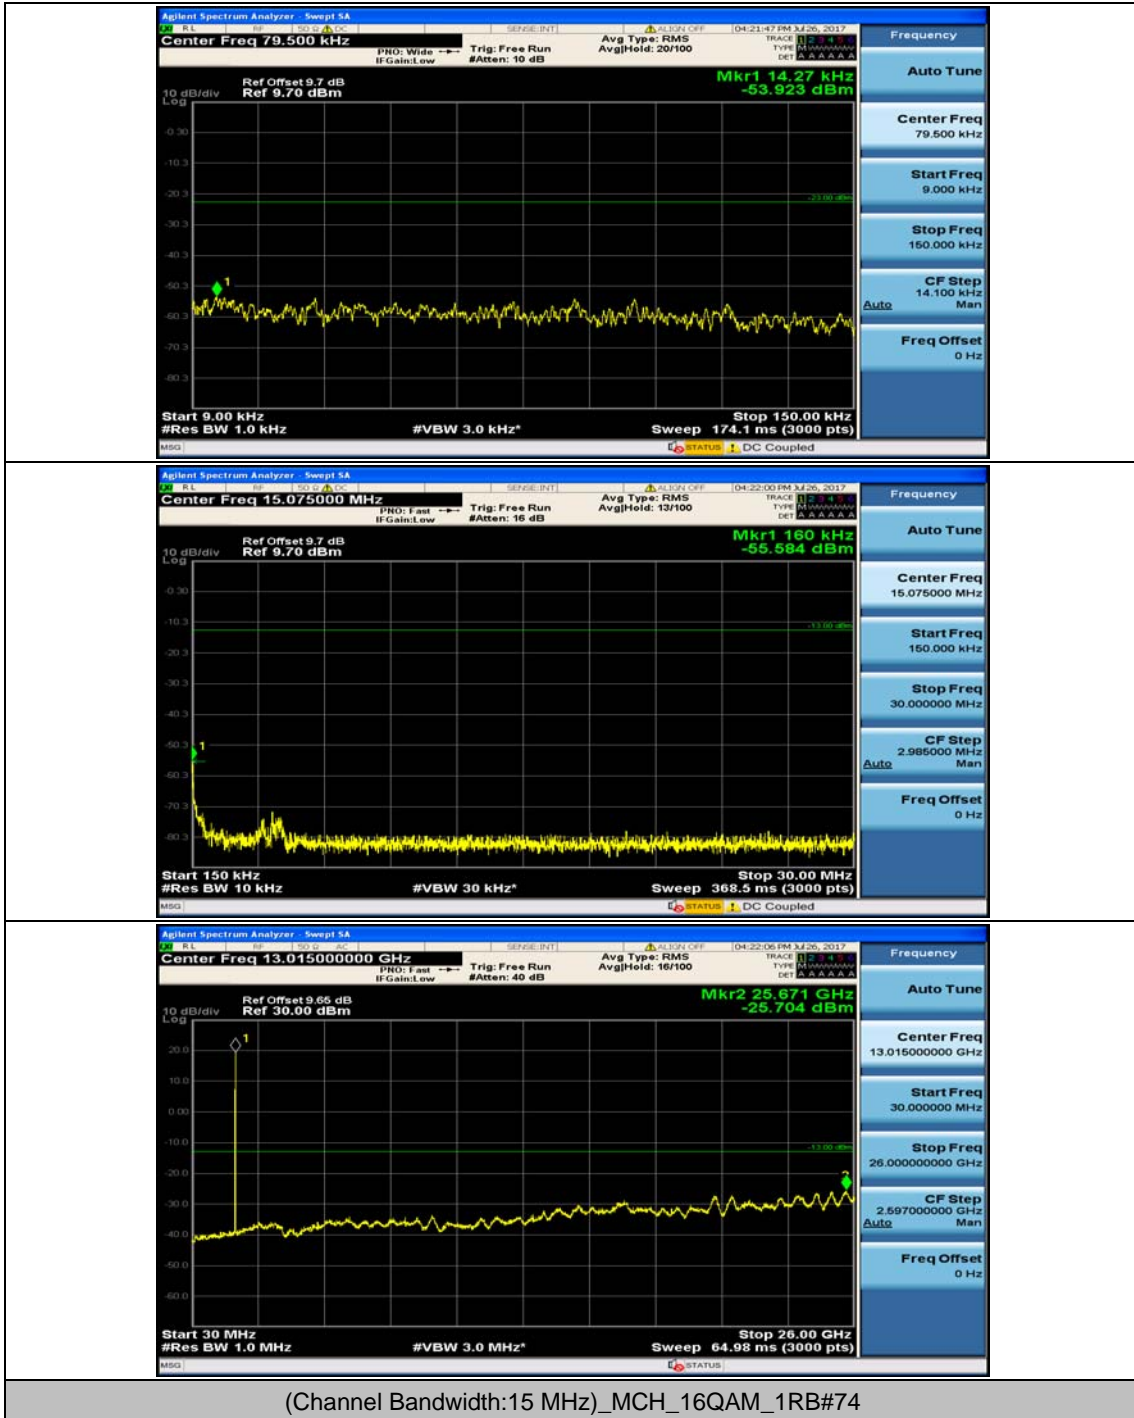

(Channel Bandwidth:15 MHz)_MCH_16QAM_1RB#37