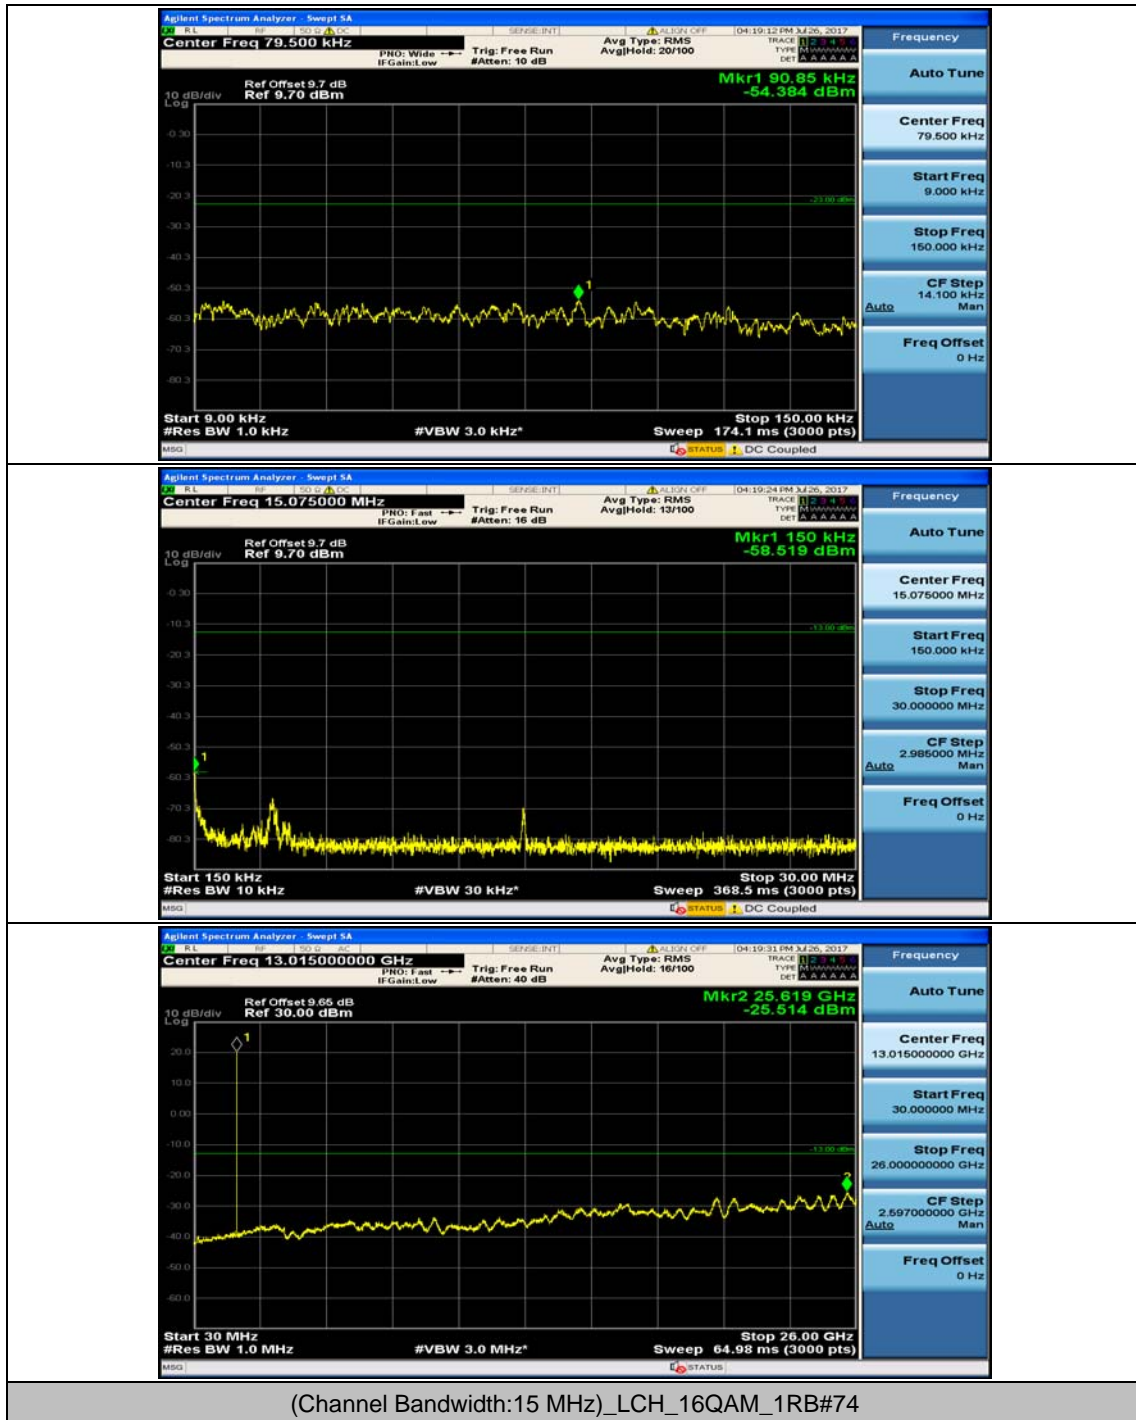

Channel Bandwidth: 10 MHz_MCH_16QAM_1RB#0

Channel Bandwidth: 10 MHz_MCH_16QAM_1RB#24

Channel Bandwidth: 10 MHz_HCH_16QAM_1RB#0

Channel Bandwidth: 10 MHz_HCH_16QAM_1RB#24

Channel Bandwidth: 15 MHz

(Channel Bandwidth:15 MHz)_MCH_QPSK_1RB#0

(Channel Bandwidth:15 MHz)_MCH_QPSK_1RB#37

(Channel Bandwidth:15 MHz)_HCH_QPSK_1RB#0

(Channel Bandwidth:15 MHz)_HCH_QPSK_1RB#37

(Channel Bandwidth:15 MHz)_LCH_16QAM_1RB#0

(Channel Bandwidth:15 MHz)_LCH_16QAM_1RB#37