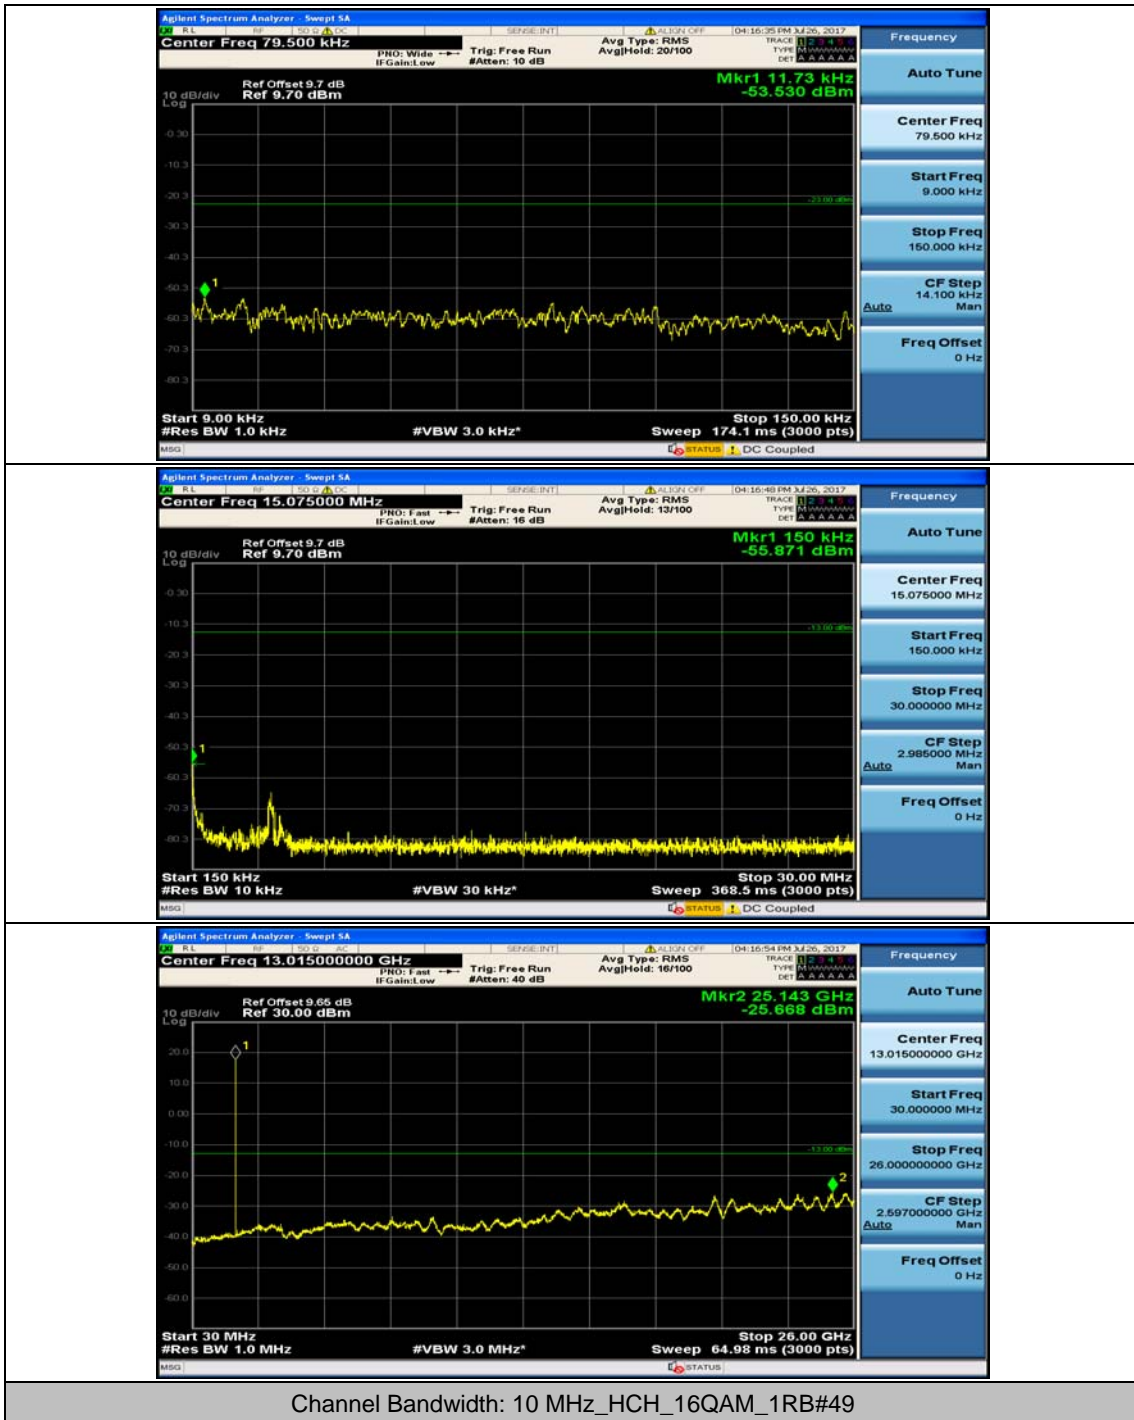

Channel Bandwidth: 10 MHz_MCH_QPSK_1RB#24

Channel Bandwidth: 10 MHz_HCH_QPSK_1RB#0

Channel Bandwidth: 10 MHz_HCH_QPSK_1RB#24

Channel Bandwidth: 10 MHz_LCH_16QAM_1RB#0

Channel Bandwidth: 10 MHz_LCH_16QAM_1RB#24

Channel Bandwidth: 10 MHz_MCH_16QAM_1RB#0

Channel Bandwidth: 10 MHz_MCH_16QAM_1RB#24

Channel Bandwidth: 10 MHz_HCH_16QAM_1RB#0

Channel Bandwidth: 10 MHz_HCH_16QAM_1RB#24

Channel Bandwidth: 15 MHz

(Channel Bandwidth:15 MHz)_MCH_QPSK_1RB#0