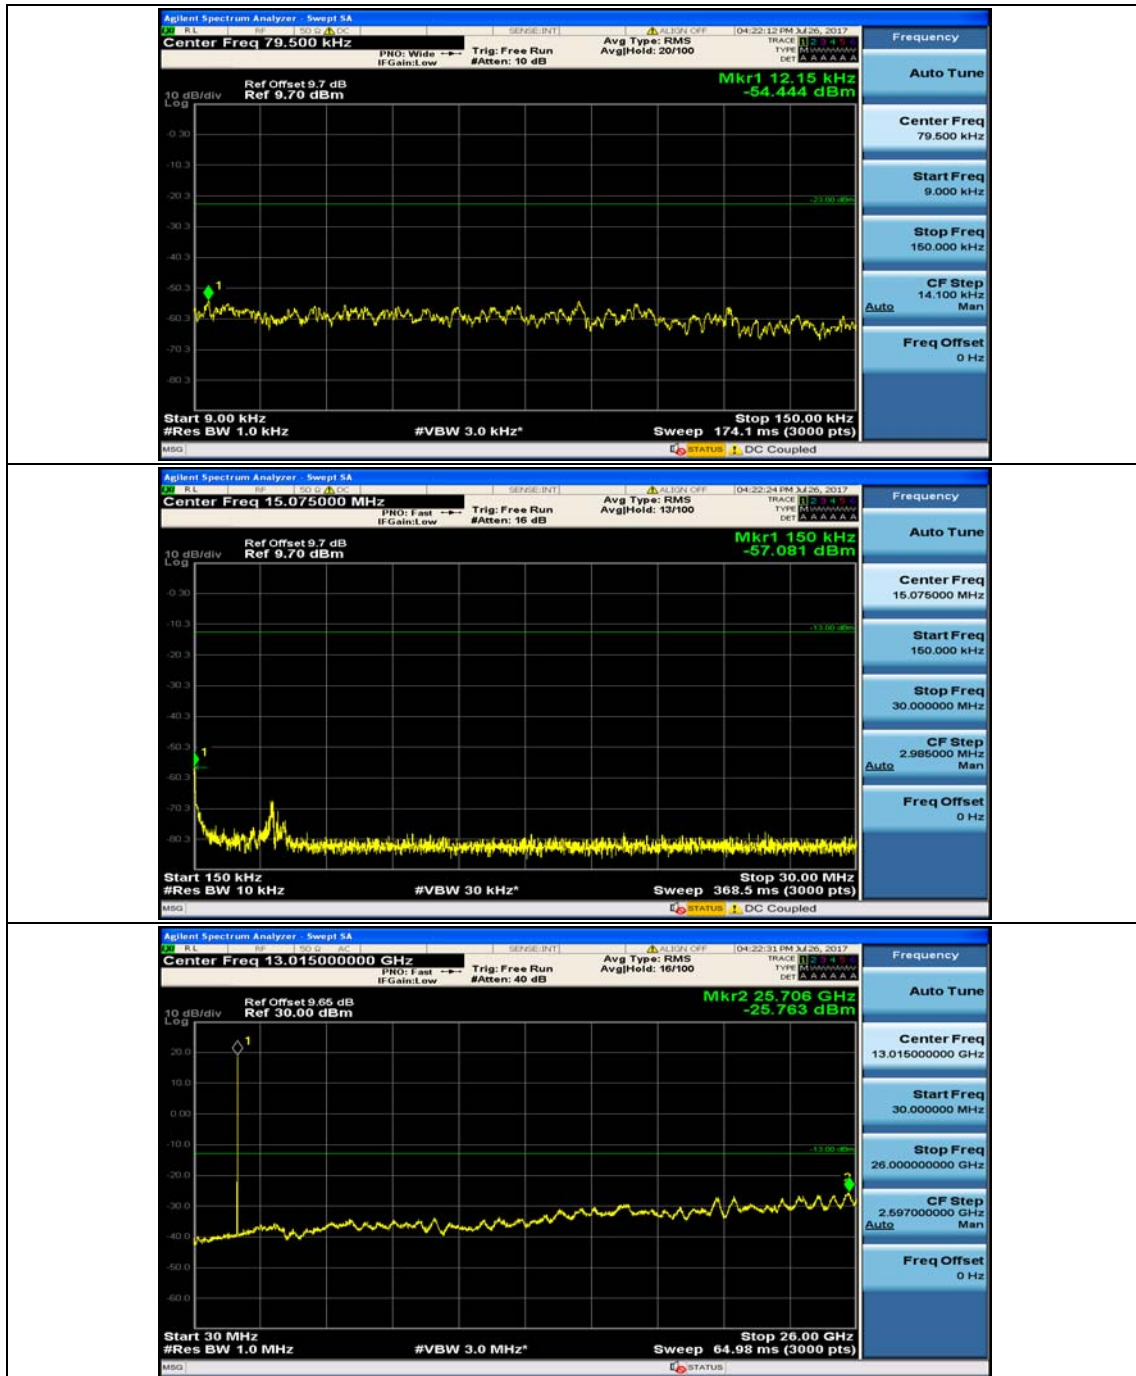

(Channel Bandwidth:15 MHz)_HCH_16QAM_1RB#0