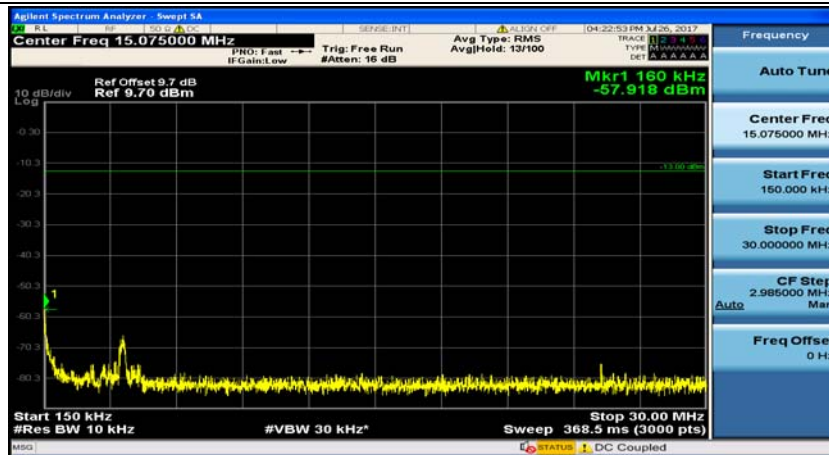

(Channel Bandwidth:15 MHz)_HCH_QPSK_1RB#0

(Channel Bandwidth:15 MHz)_HCH_QPSK_1RB#37