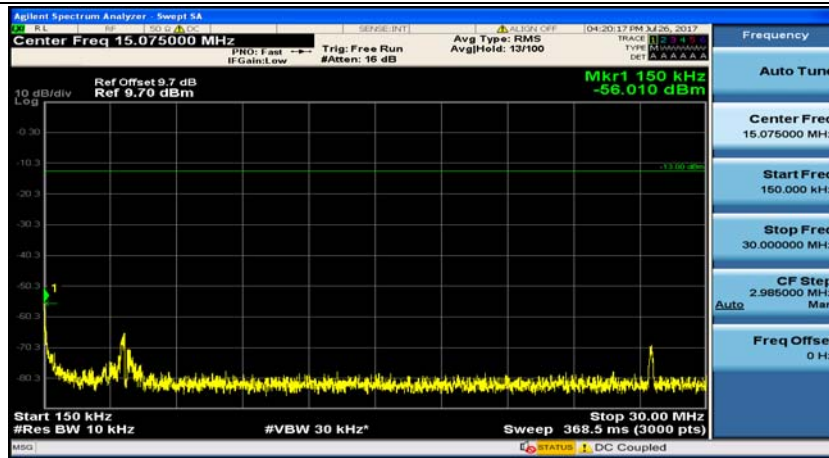

Channel Bandwidth: 10 MHz_MCH_16QAM_1RB#0

Channel Bandwidth: 10 MHz_MCH_16QAM_1RB#24

Channel Bandwidth: 10 MHz_HCH_16QAM_1RB#0

Channel Bandwidth: 10 MHz_HCH_16QAM_1RB#24

Channel Bandwidth: 15 MHz

(Channel Bandwidth:15 MHz)_MCH_QPSK_1RB#0