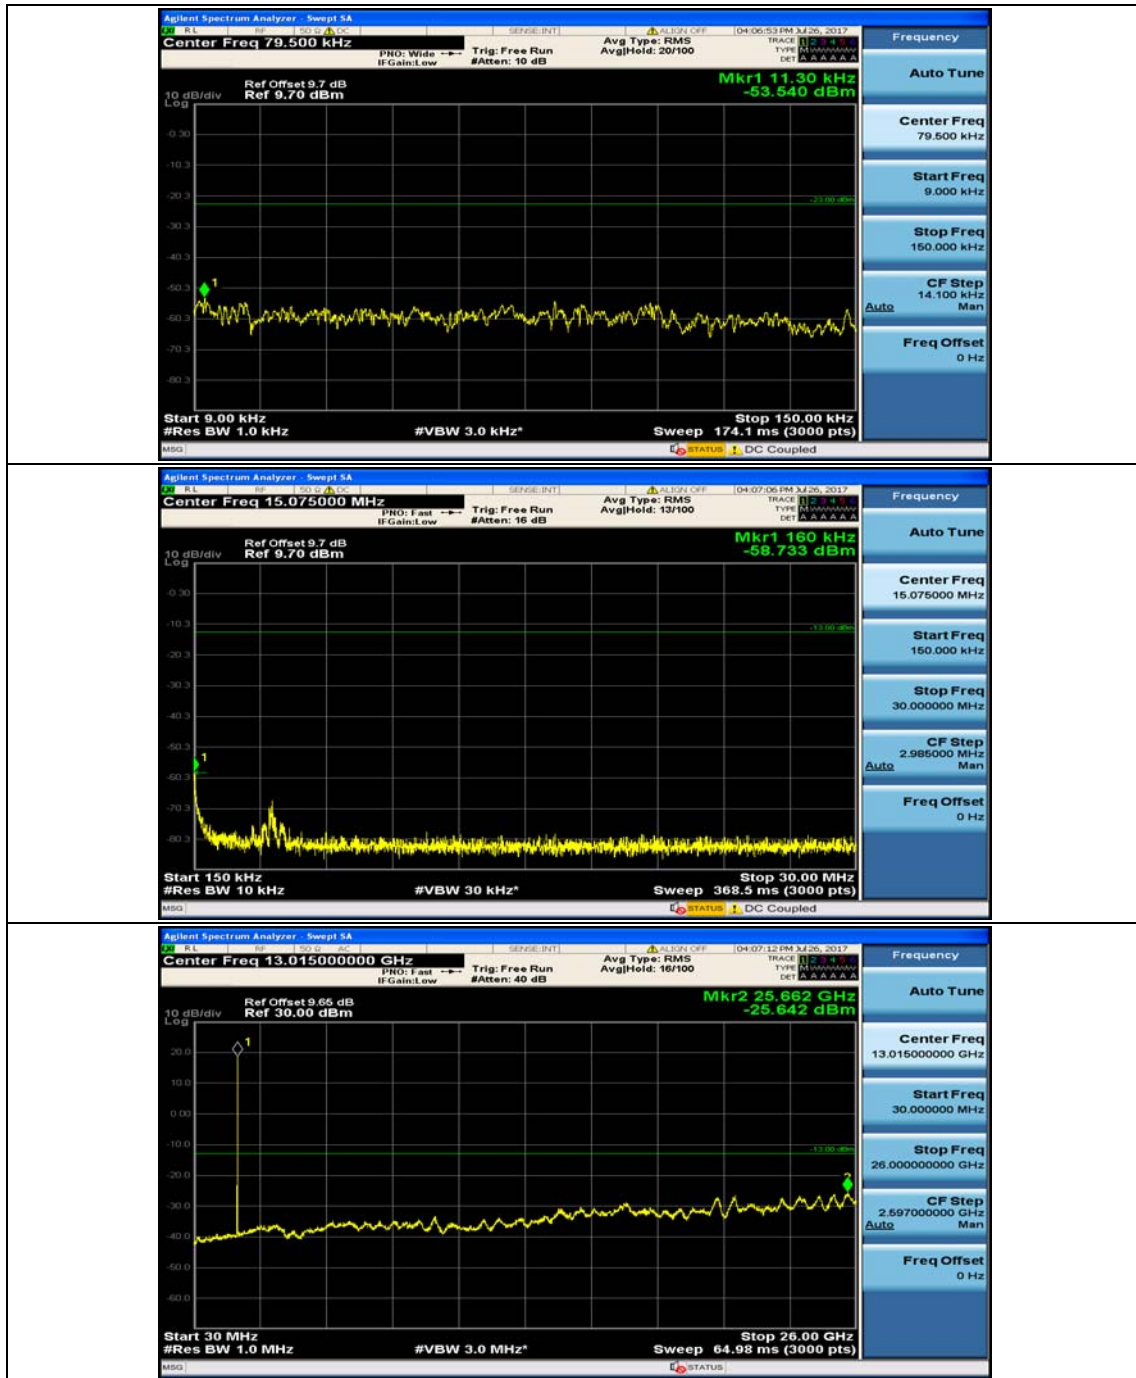

(Channel Bandwidth: 5 MHz)_MCH_16QAM_1RB#0

(Channel Bandwidth: 5 MHz)_MCH_16QAM_1RB#12

(Channel Bandwidth: 5 MHz)_HCH_16QAM_1RB#0

(Channel Bandwidth: 5 MHz)_HCH_16QAM_1RB#12

Channel Bandwidth: 10 MHz

Channel Bandwidth: 10 MHz_MCH_QPSK_1RB#0

Channel Bandwidth: 10 MHz_MCH_QPSK_1RB#24

Channel Bandwidth: 10 MHz_HCH_QPSK_1RB#0

Channel Bandwidth: 10 MHz_HCH_QPSK_1RB#24

Channel Bandwidth: 10 MHz_LCH_16QAM_1RB#0

Channel Bandwidth: 10 MHz_LCH_16QAM_1RB#24