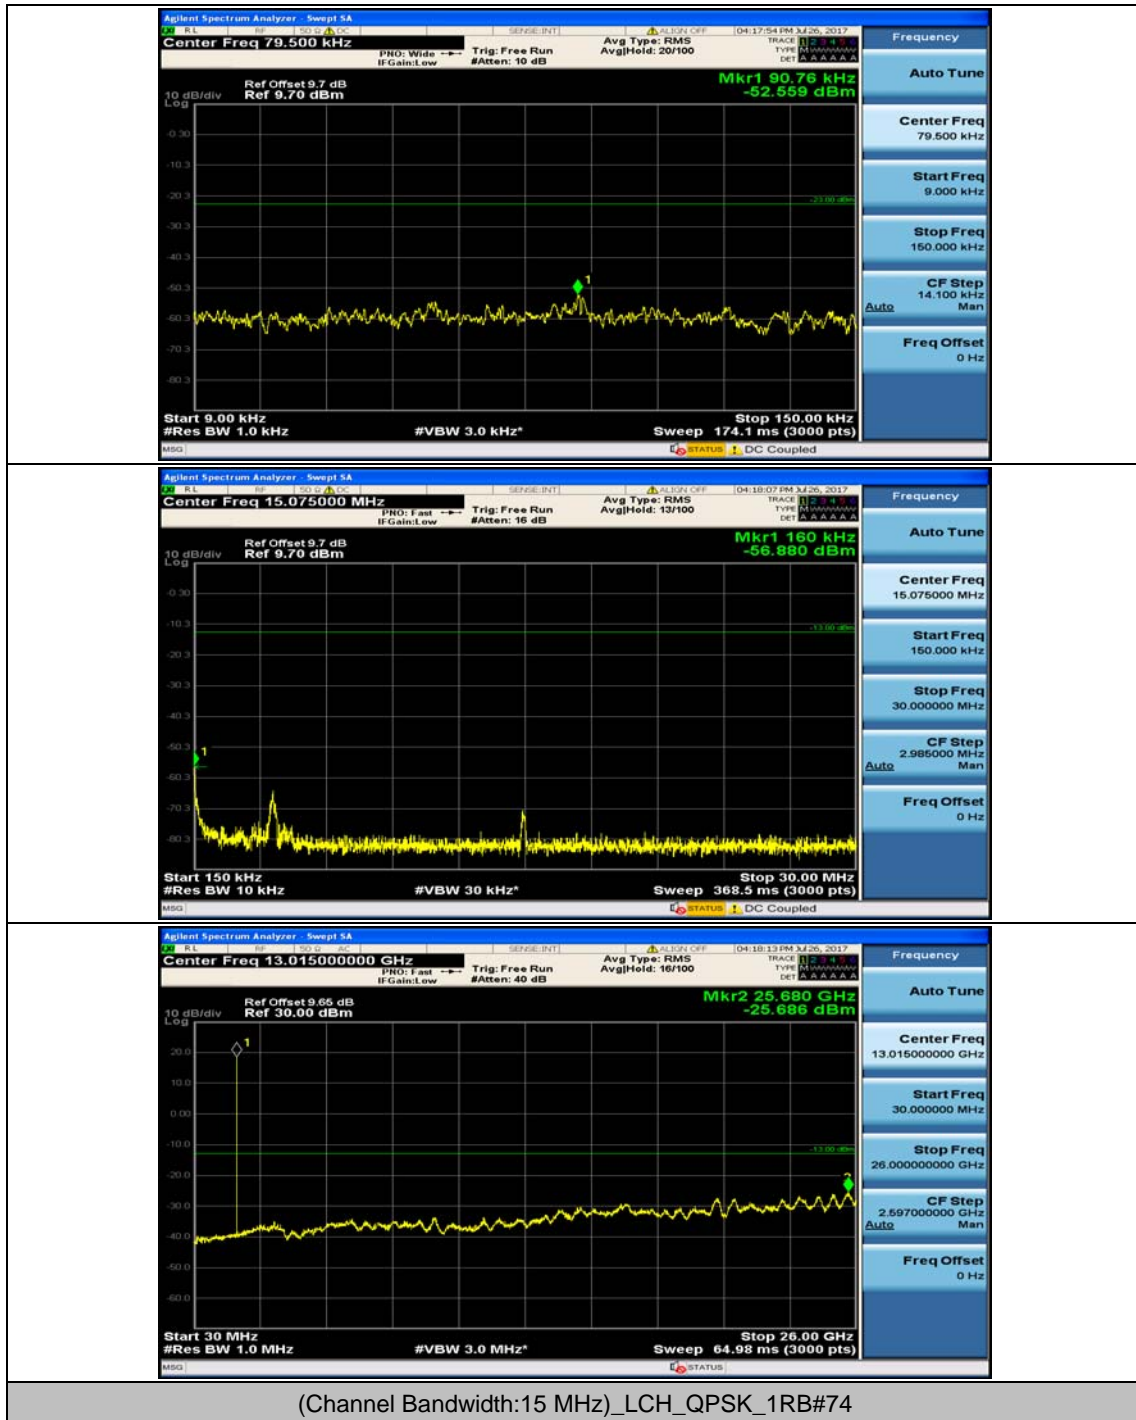

Channel Bandwidth: 10 MHz_MCH_QPSK_1RB#24

Channel Bandwidth: 10 MHz_HCH_QPSK_1RB#0

Channel Bandwidth: 10 MHz_HCH_QPSK_1RB#24

Channel Bandwidth: 10 MHz_LCH_16QAM_1RB#0

Channel Bandwidth: 10 MHz_LCH_16QAM_1RB#24

Channel Bandwidth: 10 MHz_MCH_16QAM_1RB#0

Channel Bandwidth: 10 MHz_MCH_16QAM_1RB#24

Channel Bandwidth: 10 MHz_HCH_16QAM_1RB#0

Channel Bandwidth: 10 MHz_HCH_16QAM_1RB#24

Channel Bandwidth: 15 MHz

(Channel Bandwidth:15 MHz)_MCH_QPSK_1RB#0