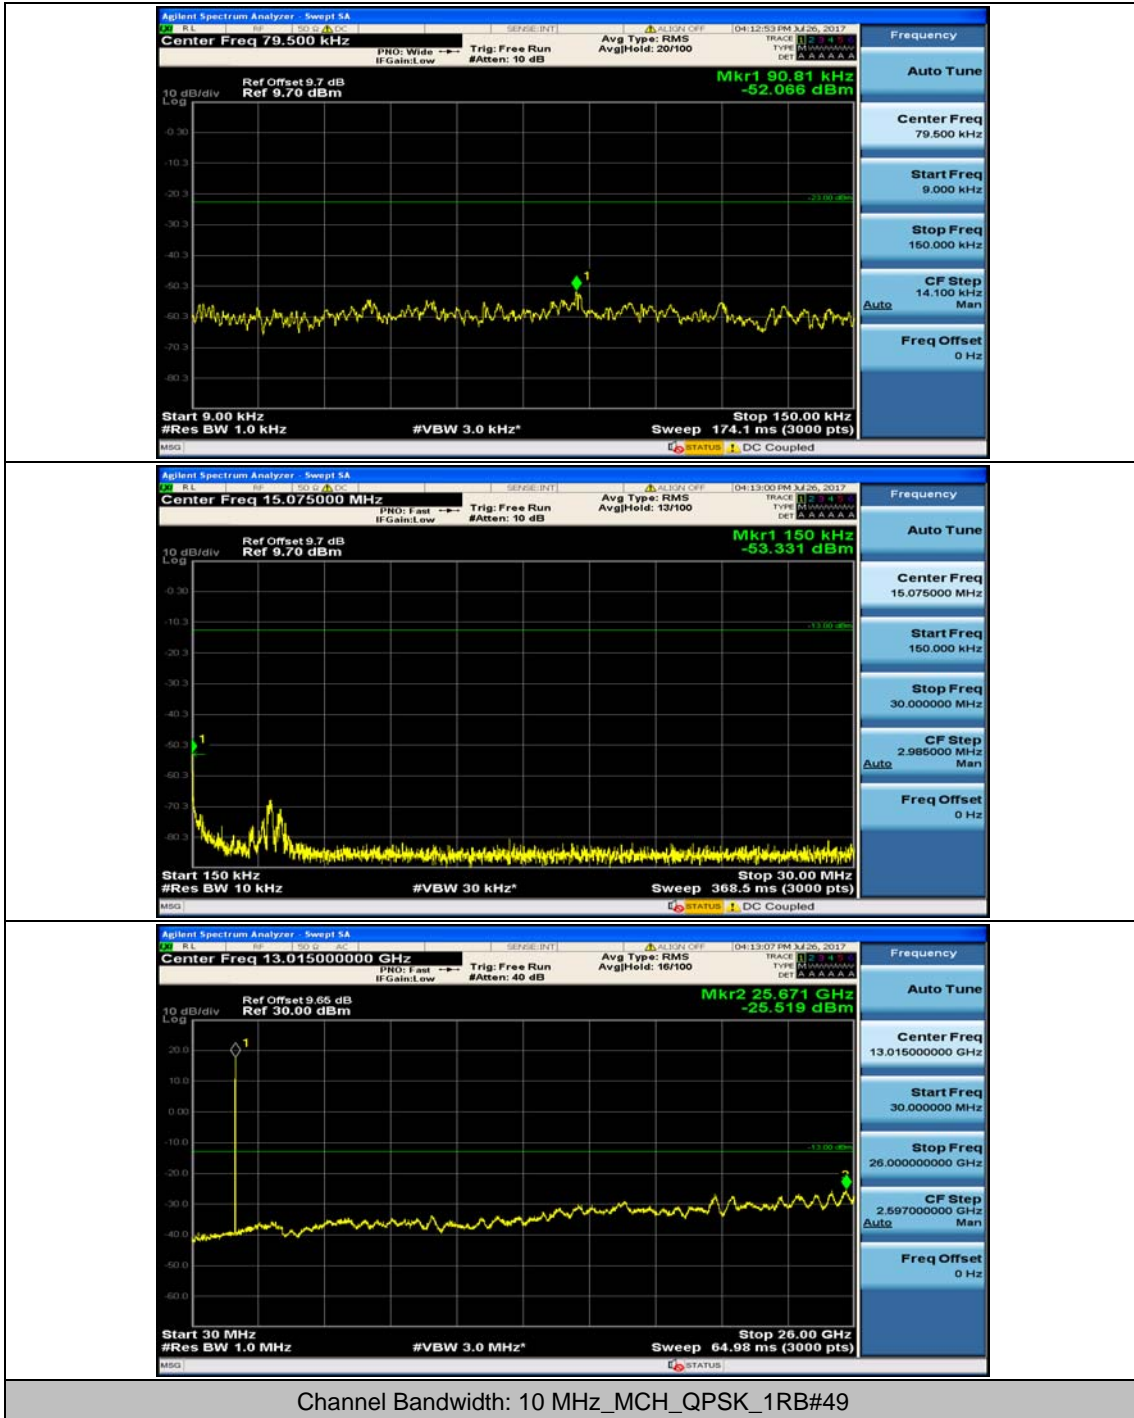

(Channel Bandwidth: 5 MHz)_MCH_16QAM_1RB#0

(Channel Bandwidth: 5 MHz)_MCH_16QAM_1RB#12

(Channel Bandwidth: 5 MHz)_HCH_16QAM_1RB#0

(Channel Bandwidth: 5 MHz)_HCH_16QAM_1RB#12

Channel Bandwidth: 10 MHz

Channel Bandwidth: 10 MHz_MCH_QPSK_1RB#0

Channel Bandwidth: 10 MHz_MCH_QPSK_1RB#24

Channel Bandwidth: 10 MHz_HCH_QPSK_1RB#0

Channel Bandwidth: 10 MHz_HCH_QPSK_1RB#24

Channel Bandwidth: 10 MHz_LCH_16QAM_1RB#0

Channel Bandwidth: 10 MHz_LCH_16QAM_1RB#24