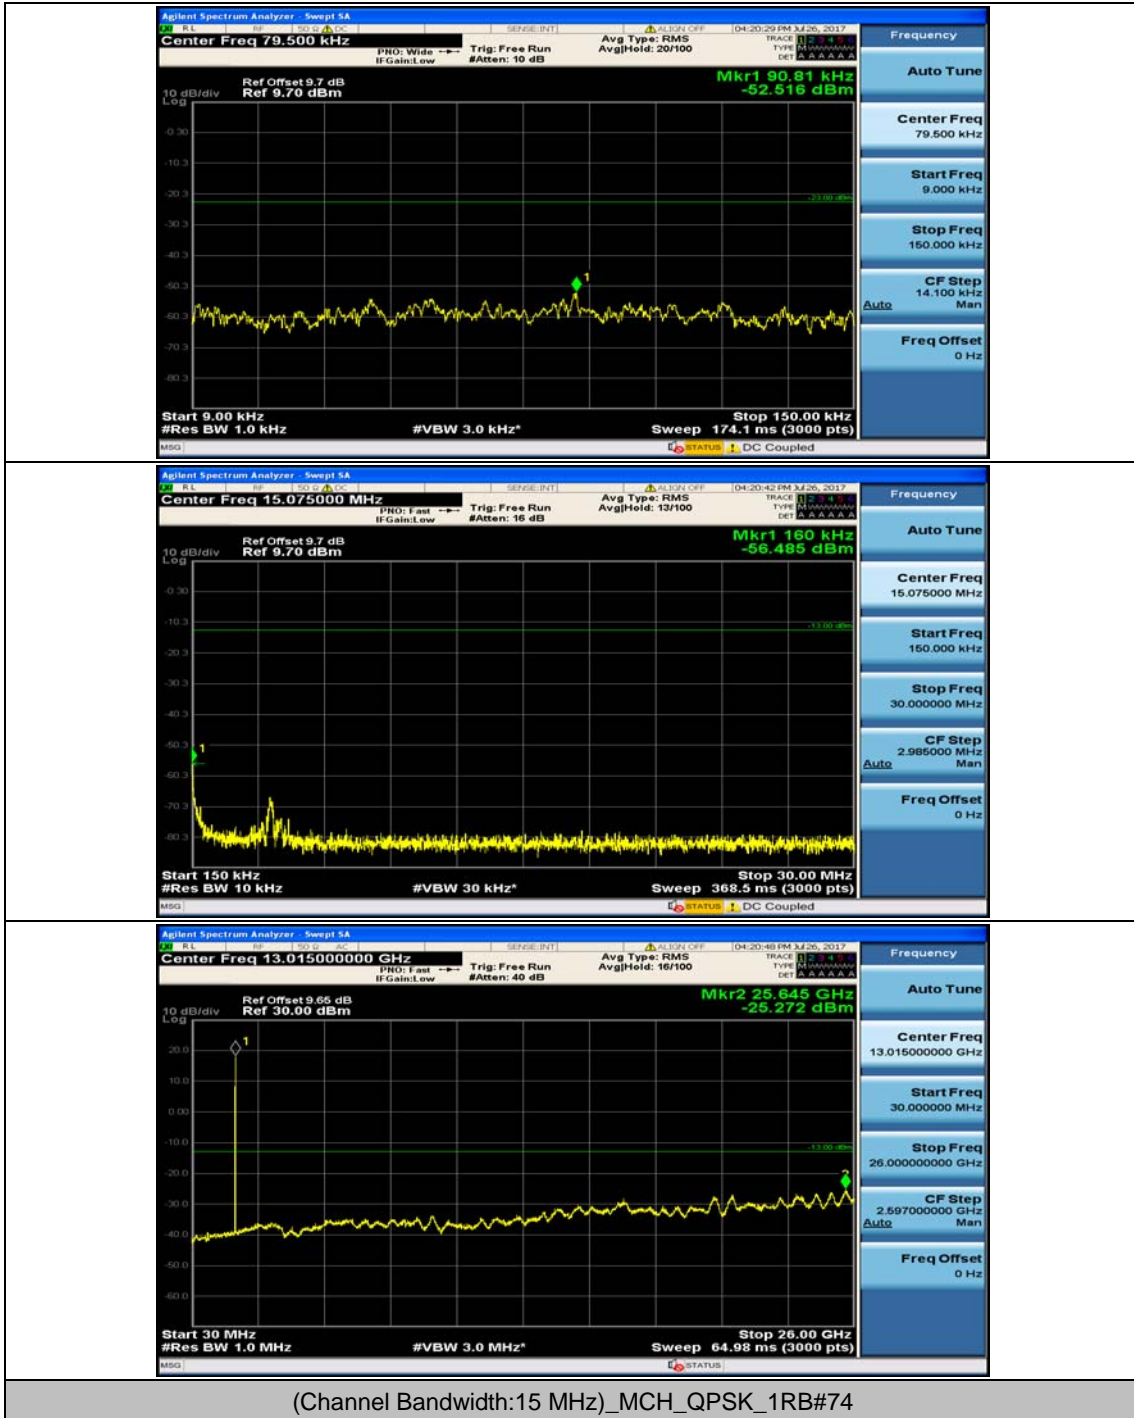

(Channel Bandwidth:15 MHz)_MCH_QPSK_1RB#37