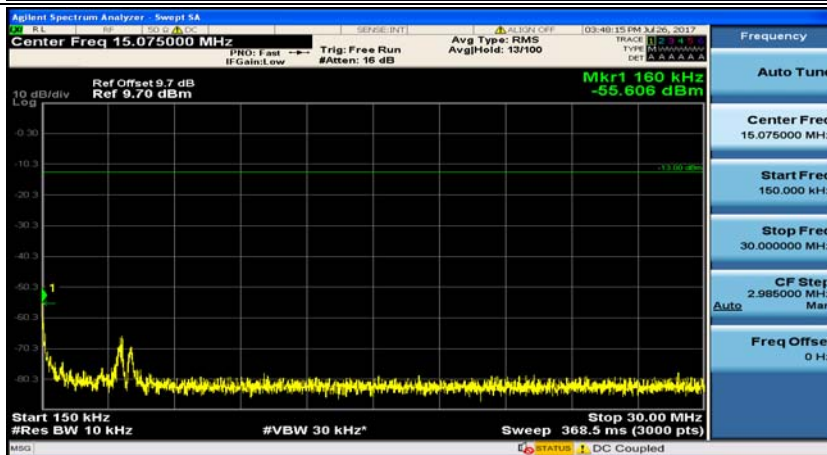

(Channel Bandwidth: 1.4 MHz)_MCH_QPSK_1RB#0

(Channel Bandwidth: 1.4 MHz)_MCH_QPSK_1RB#3

(Channel Bandwidth: 1.4 MHz)_HCH_QPSK_1RB#0

(Channel Bandwidth: 1.4 MHz)_HCH_QPSK_1RB#3

(Channel Bandwidth: 1.4 MHz)_LCH_16QAM_1RB#0

(Channel Bandwidth: 1.4 MHz)_LCH_16QAM_1RB#3

(Channel Bandwidth: 1.4 MHz)_MCH_16QAM_1RB#0

(Channel Bandwidth: 1.4 MHz)_MCH_16QAM_1RB#3

(Channel Bandwidth: 1.4 MHz)_HCH_16QAM_1RB#0

(Channel Bandwidth: 1.4 MHz)_HCH_16QAM_1RB#3