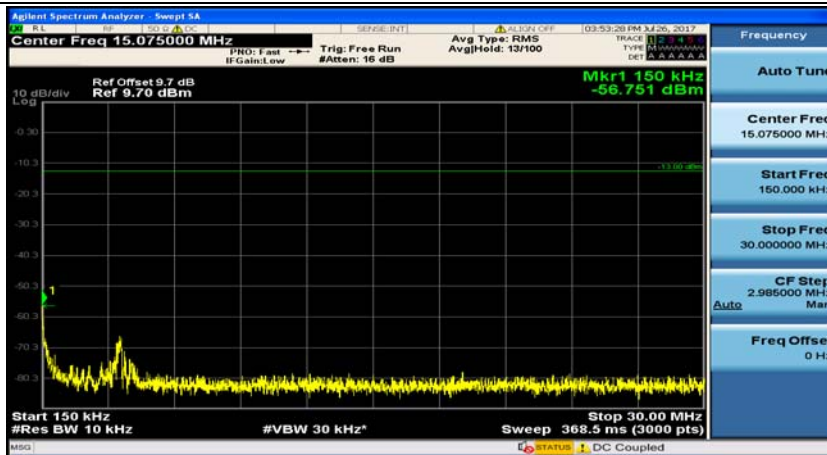

(Channel Bandwidth: 1.4 MHz)_LCH_16QAM_1RB#3

(Channel Bandwidth: 1.4 MHz)_MCH_16QAM_1RB#0

(Channel Bandwidth: 1.4 MHz)_MCH_16QAM_1RB#3

(Channel Bandwidth: 1.4 MHz)_HCH_16QAM_1RB#0

(Channel Bandwidth: 1.4 MHz)_HCH_16QAM_1RB#3

Channel Bandwidth: 3 MHz

(Channel Bandwidth: 3 MHz)_MCH_QPSK_1RB#0

(Channel Bandwidth: 3 MHz)_MCH_QPSK_1RB#7

(Channel Bandwidth: 3 MHz)_HCH_QPSK_1RB#0

(Channel Bandwidth: 3 MHz)_HCH_QPSK_1RB#7

(Channel Bandwidth: 3 MHz)_LCH_16QAM_1RB#0