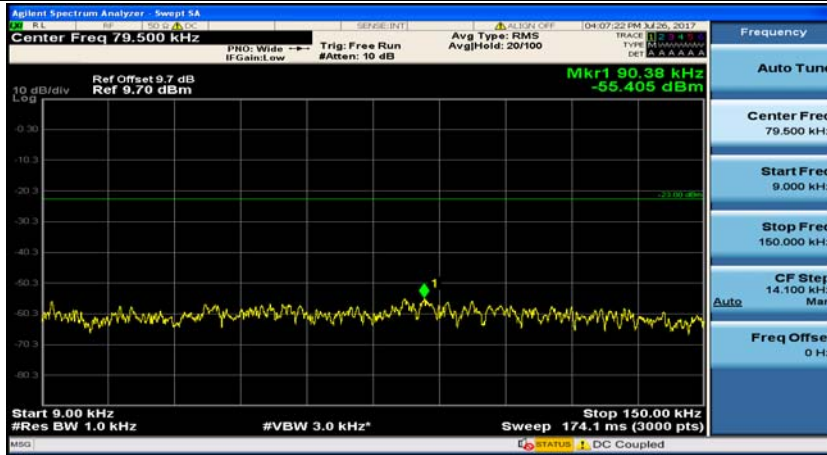

Channel Bandwidth: 5 MHz

(Channel Bandwidth: 5 MHz)_MCH_QPSK_1RB#0

(Channel Bandwidth: 5 MHz)_MCH_QPSK_1RB#12

(Channel Bandwidth: 5 MHz)_HCH_QPSK_1RB#0

(Channel Bandwidth: 5 MHz)_HCH_QPSK_1RB#12

(Channel Bandwidth: 5 MHz)_LCH_16QAM_1RB#0

(Channel Bandwidth: 5 MHz)_LCH_16QAM_1RB#12