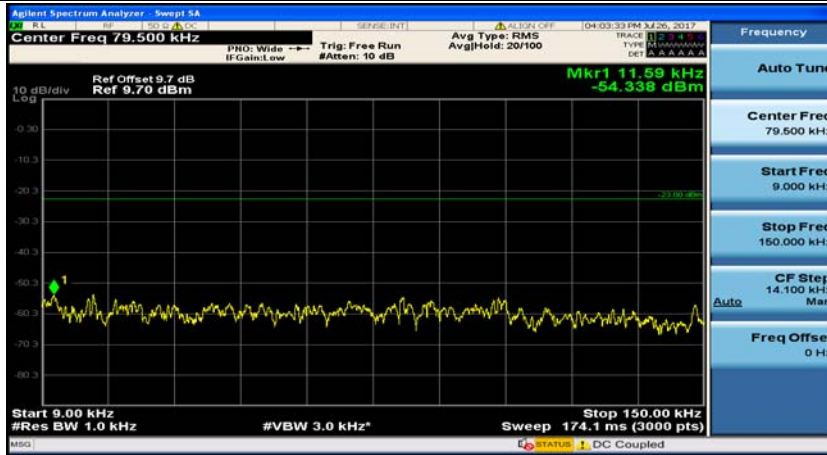

Channel Bandwidth: 5 MHz

(Channel Bandwidth: 5 MHz)_MCH_QPSK_1RB#0

(Channel Bandwidth: 5 MHz)_MCH_QPSK_1RB#12

(Channel Bandwidth: 5 MHz)_HCH_QPSK_1RB#0

(Channel Bandwidth: 5 MHz)_HCH_QPSK_1RB#12

(Channel Bandwidth: 5 MHz)_LCH_16QAM_1RB#0

(Channel Bandwidth: 5 MHz)_LCH_16QAM_1RB#12