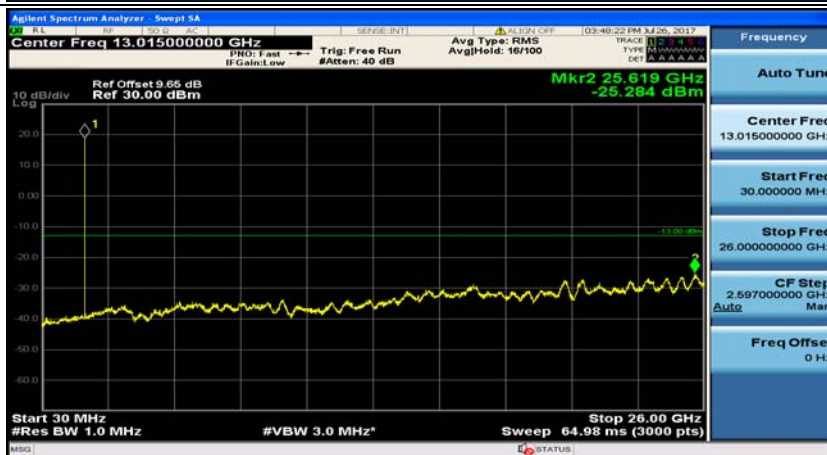

(Channel Bandwidth: 1.4 MHz)_MCH_QPSK_1RB#0

(Channel Bandwidth: 1.4 MHz)_MCH_QPSK_1RB#3

(Channel Bandwidth: 1.4 MHz)_HCH_QPSK_1RB#0

(Channel Bandwidth: 1.4 MHz)_HCH_QPSK_1RB#3

(Channel Bandwidth: 1.4 MHz)_LCH_16QAM_1RB#0

(Channel Bandwidth: 1.4 MHz)_LCH_16QAM_1RB#3

(Channel Bandwidth: 1.4 MHz)_MCH_16QAM_1RB#0

(Channel Bandwidth: 1.4 MHz)_MCH_16QAM_1RB#3

(Channel Bandwidth: 1.4 MHz)_HCH_16QAM_1RB#0

(Channel Bandwidth: 1.4 MHz)_HCH_16QAM_1RB#3