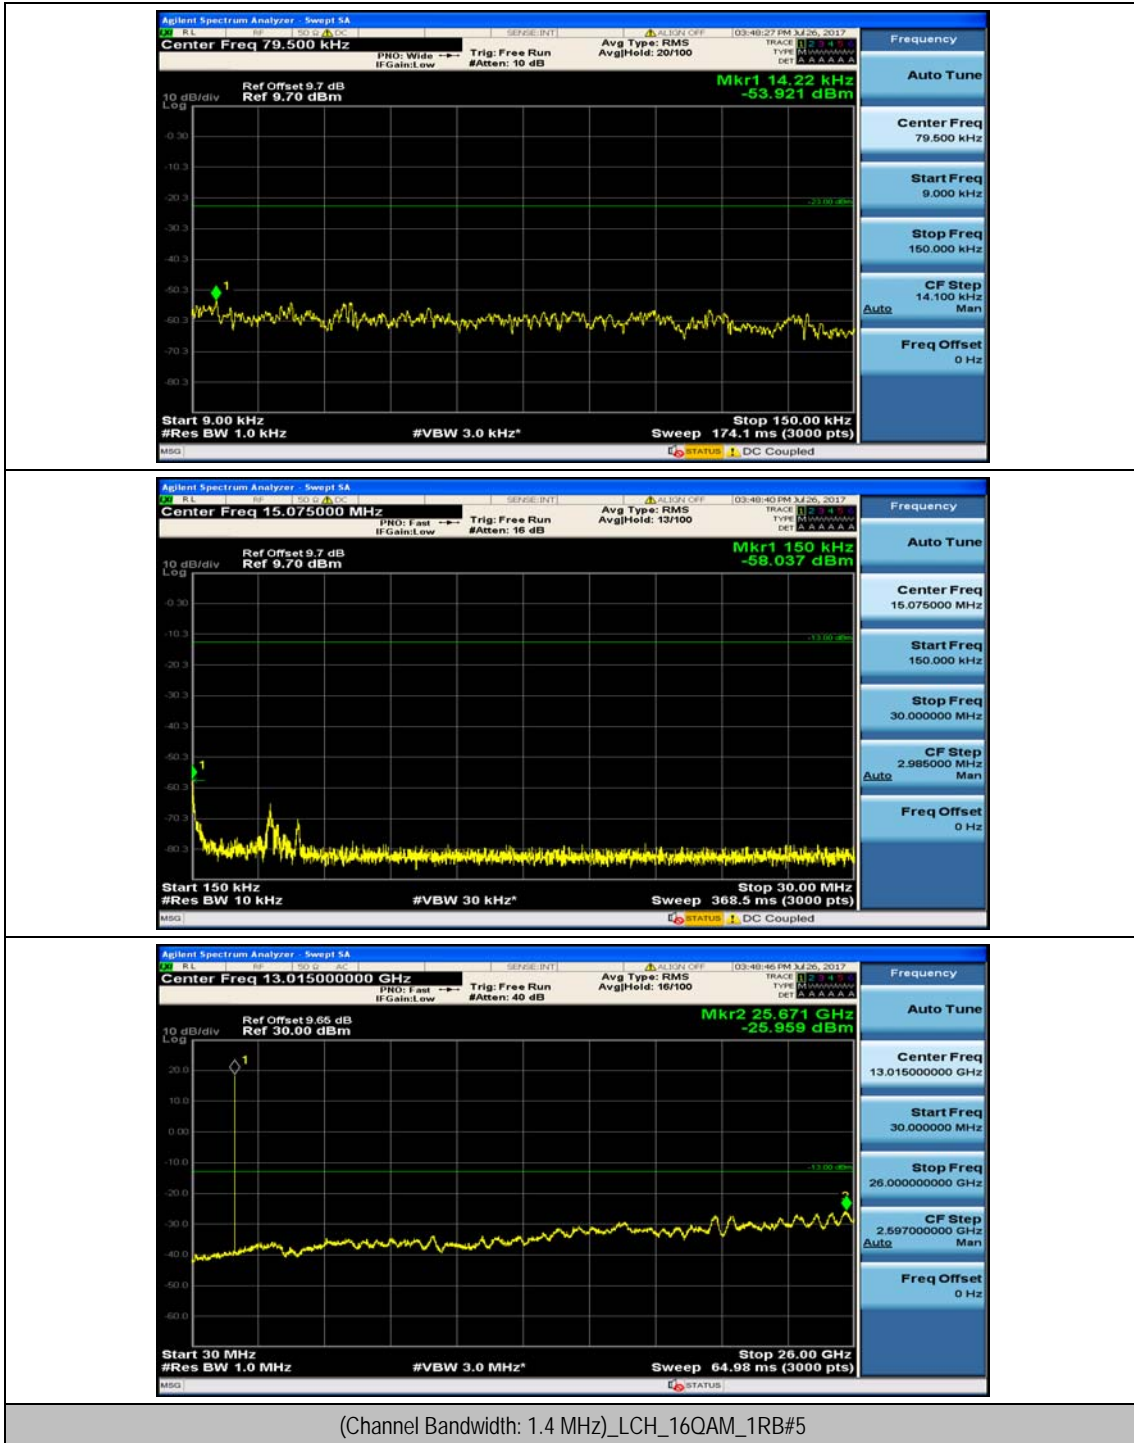

(Channel Bandwidth: 1.4 MHz)_MCH_QPSK_1RB#0

(Channel Bandwidth: 1.4 MHz)_MCH_QPSK_1RB#3

(Channel Bandwidth: 1.4 MHz)_HCH_QPSK_1RB#0

(Channel Bandwidth: 1.4 MHz)_HCH_QPSK_1RB#3

(Channel Bandwidth: 1.4 MHz)_LCH_16QAM_1RB#0

(Channel Bandwidth: 1.4 MHz)_LCH_16QAM_1RB#3

(Channel Bandwidth: 1.4 MHz)_MCH_16QAM_1RB#0

(Channel Bandwidth: 1.4 MHz)_MCH_16QAM_1RB#3

(Channel Bandwidth: 1.4 MHz)_HCH_16QAM_1RB#0

(Channel Bandwidth: 1.4 MHz)_HCH_16QAM_1RB#3

Channel Bandwidth: 3 MHz

(Channel Bandwidth: 3 MHz)_MCH_QPSK_1RB#0

(Channel Bandwidth: 3 MHz)_MCH_QPSK_1RB#7

(Channel Bandwidth: 3 MHz)_HCH_QPSK_1RB#0

(Channel Bandwidth: 3 MHz)_HCH_QPSK_1RB#7

(Channel Bandwidth: 3 MHz)_LCH_16QAM_1RB#0