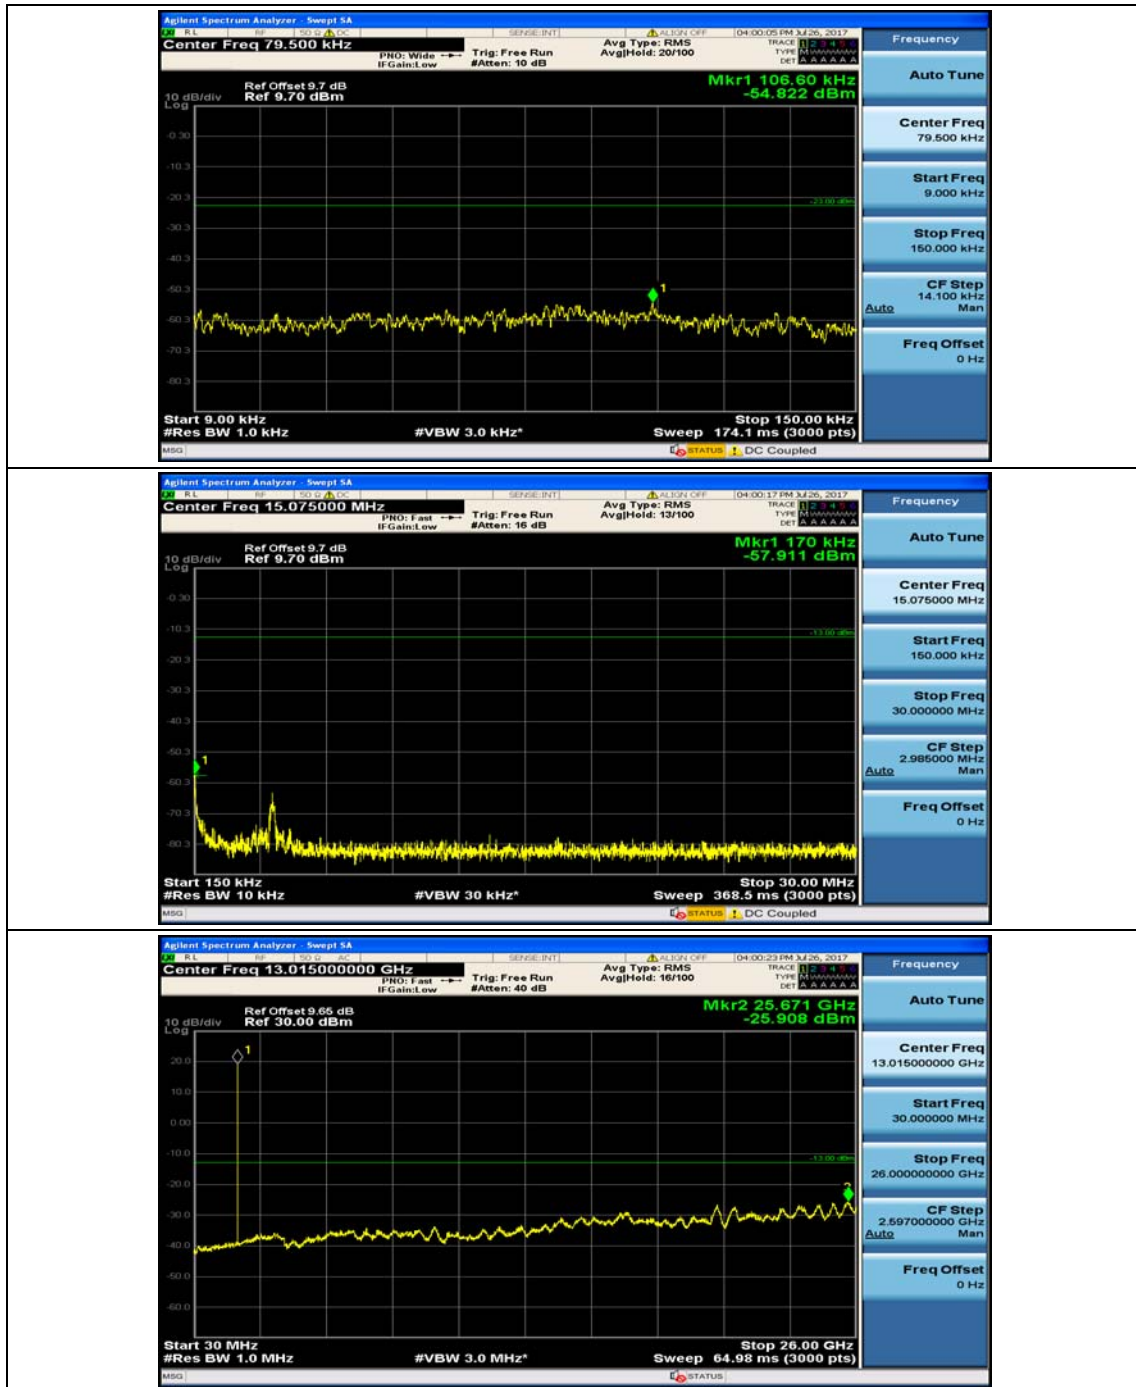

Channel Bandwidth: 3 MHz

(Channel Bandwidth: 3 MHz)_MCH_QPSK_1RB#0

(Channel Bandwidth: 3 MHz)_MCH_QPSK_1RB#7

(Channel Bandwidth: 3 MHz)_HCH_QPSK_1RB#0

(Channel Bandwidth: 3 MHz)_HCH_QPSK_1RB#7

(Channel Bandwidth: 3 MHz)_LCH_16QAM_1RB#0

(Channel Bandwidth: 3 MHz)_LCH_16QAM_1RB#7

(Channel Bandwidth: 3 MHz)_MCH_16QAM_1RB#0

(Channel Bandwidth: 3 MHz)_MCH_16QAM_1RB#7

(Channel Bandwidth: 3 MHz)_HCH_16QAM_1RB#0

(Channel Bandwidth: 3 MHz)_HCH_16QAM_1RB#7