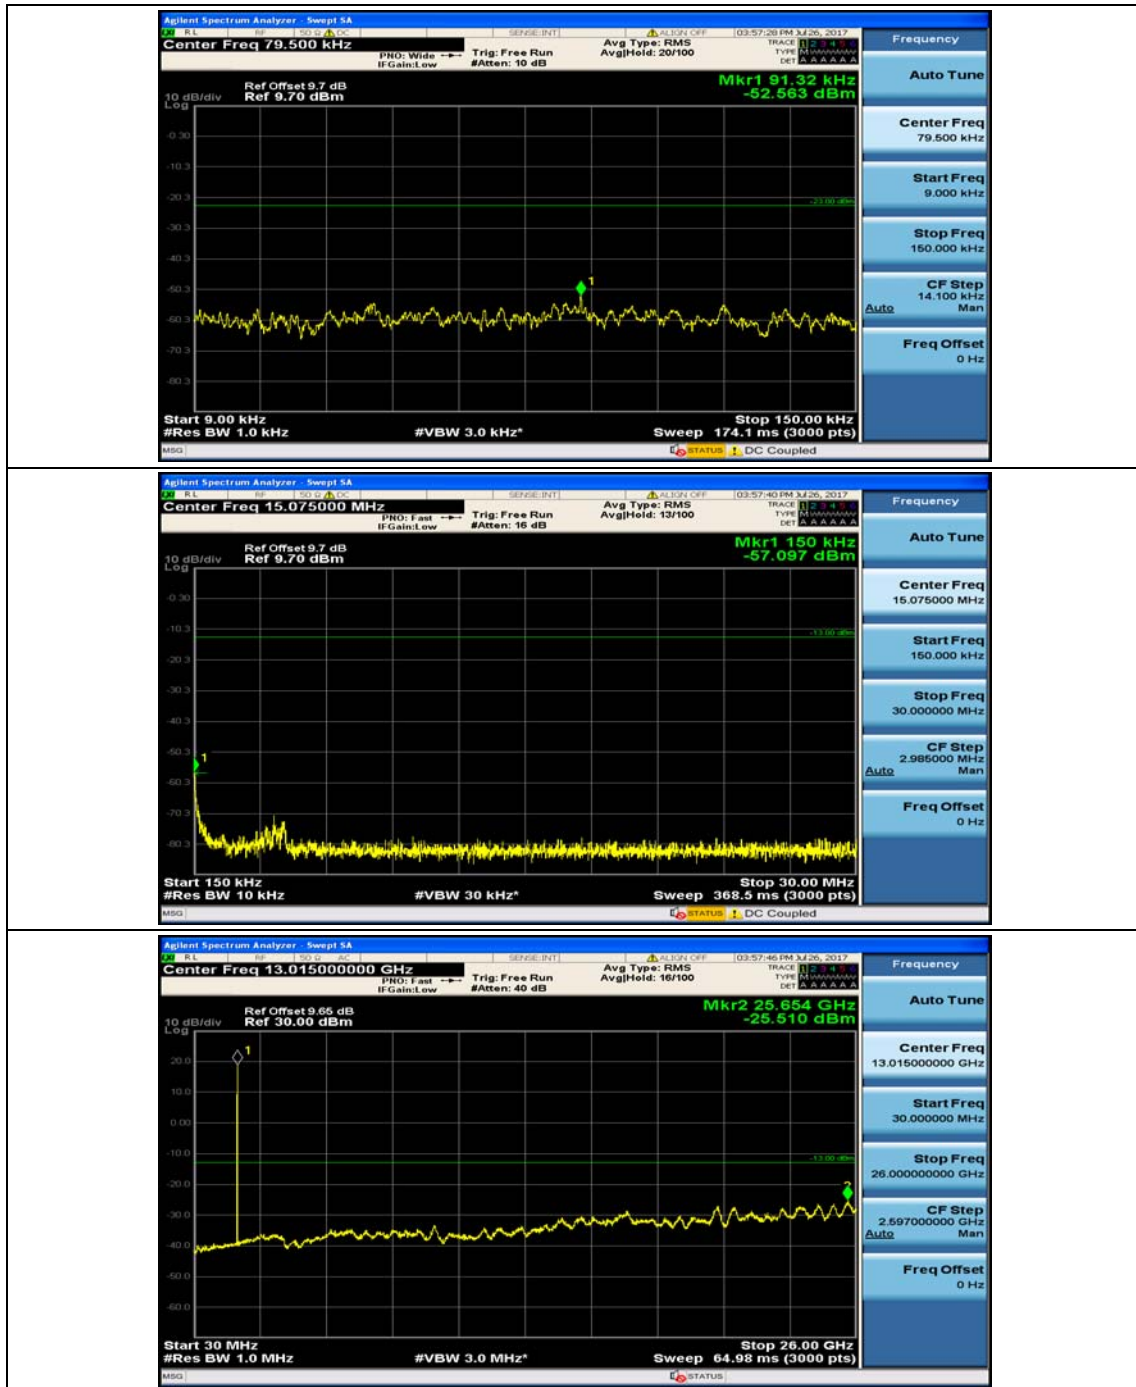

Channel Bandwidth: 3 MHz

(Channel Bandwidth: 3 MHz)_MCH_QPSK_1RB#0

(Channel Bandwidth: 3 MHz)_MCH_QPSK_1RB#7

(Channel Bandwidth: 3 MHz)_HCH_QPSK_1RB#0

(Channel Bandwidth: 3 MHz)_HCH_QPSK_1RB#7

(Channel Bandwidth: 3 MHz)_LCH_16QAM_1RB#0

(Channel Bandwidth: 3 MHz)_LCH_16QAM_1RB#7

(Channel Bandwidth: 3 MHz)_MCH_16QAM_1RB#0

(Channel Bandwidth: 3 MHz)_MCH_16QAM_1RB#7

(Channel Bandwidth: 3 MHz)_HCH_16QAM_1RB#0

(Channel Bandwidth: 3 MHz)_HCH_16QAM_1RB#7