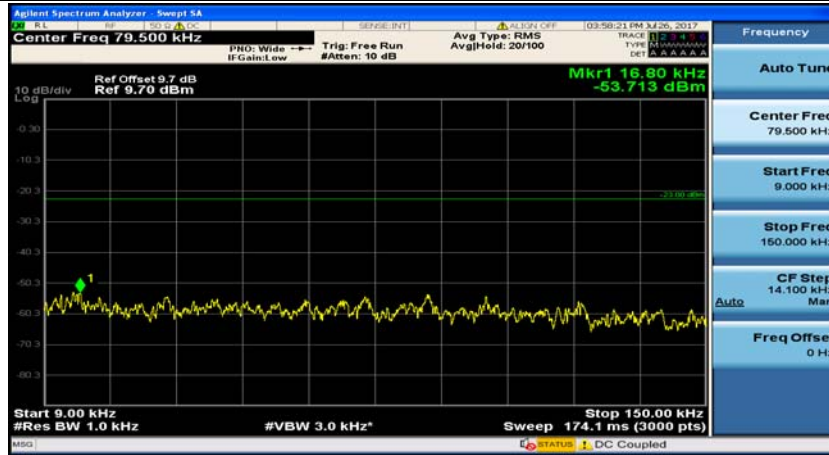

(Channel Bandwidth: 3 MHz)_MCH_16QAM_1RB#0