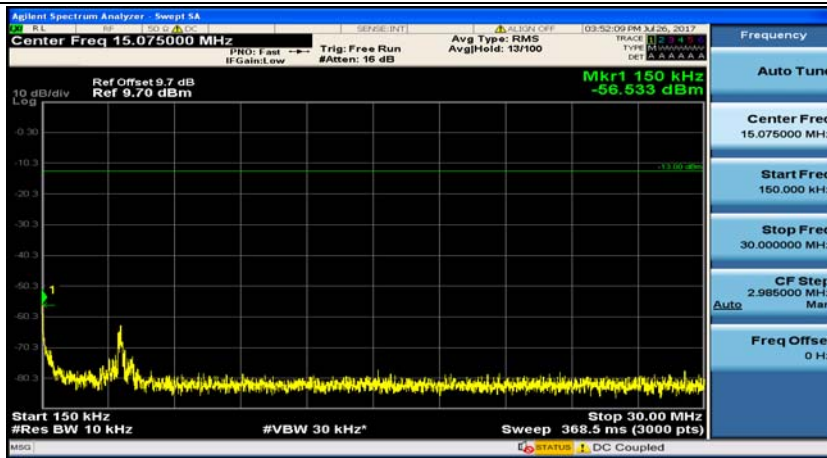

(Channel Bandwidth: 1.4 MHz)_MCH_QPSK_1RB#0

(Channel Bandwidth: 1.4 MHz)_MCH_QPSK_1RB#3

(Channel Bandwidth: 1.4 MHz)_HCH_QPSK_1RB#0

(Channel Bandwidth: 1.4 MHz)_HCH_QPSK_1RB#3

(Channel Bandwidth: 1.4 MHz)_LCH_16QAM_1RB#0

(Channel Bandwidth: 1.4 MHz)_LCH_16QAM_1RB#3

(Channel Bandwidth: 1.4 MHz)_MCH_16QAM_1RB#0

(Channel Bandwidth: 1.4 MHz)_MCH_16QAM_1RB#3

(Channel Bandwidth: 1.4 MHz)_HCH_16QAM_1RB#0

(Channel Bandwidth: 1.4 MHz)_HCH_16QAM_1RB#3