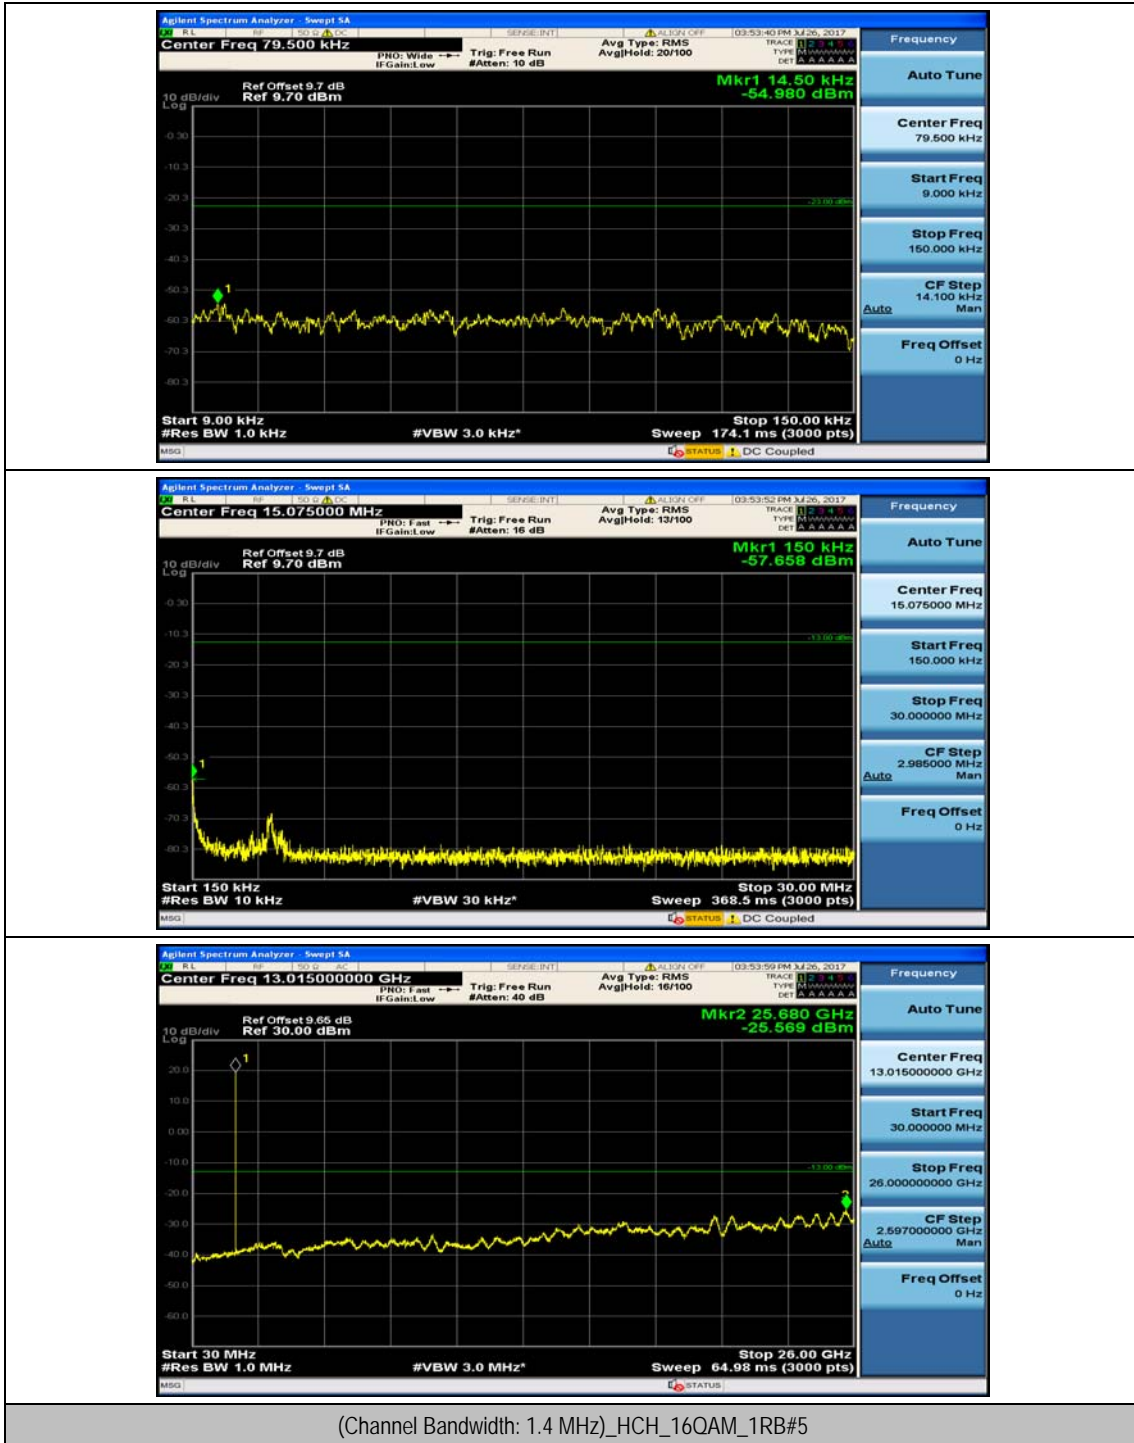

(Channel Bandwidth: 1.4 MHz)_MCH_QPSK_1RB#0

(Channel Bandwidth: 1.4 MHz)_MCH_QPSK_1RB#3

(Channel Bandwidth: 1.4 MHz)_HCH_QPSK_1RB#0

(Channel Bandwidth: 1.4 MHz)_HCH_QPSK_1RB#3

(Channel Bandwidth: 1.4 MHz)_LCH_16QAM_1RB#0

(Channel Bandwidth: 1.4 MHz)_LCH_16QAM_1RB#3

(Channel Bandwidth: 1.4 MHz)_MCH_16QAM_1RB#0

(Channel Bandwidth: 1.4 MHz)_MCH_16QAM_1RB#3

(Channel Bandwidth: 1.4 MHz)_HCH_16QAM_1RB#0

(Channel Bandwidth: 1.4 MHz)_HCH_16QAM_1RB#3

Channel Bandwidth: 3 MHz

(Channel Bandwidth: 3 MHz)_MCH_QPSK_1RB#0

(Channel Bandwidth: 3 MHz)_MCH_QPSK_1RB#7

(Channel Bandwidth: 3 MHz)_HCH_QPSK_1RB#0

(Channel Bandwidth: 3 MHz)_HCH_QPSK_1RB#7

(Channel Bandwidth: 3 MHz)_LCH_16QAM_1RB#0