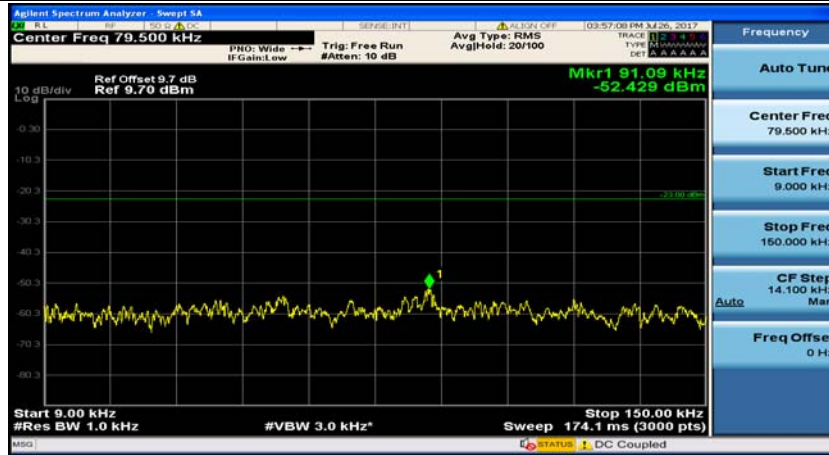

(Channel Bandwidth: 1.4 MHz)_LCH_16QAM_1RB#3

(Channel Bandwidth: 1.4 MHz)_MCH_16QAM_1RB#0

(Channel Bandwidth: 1.4 MHz)_MCH_16QAM_1RB#3

(Channel Bandwidth: 1.4 MHz)_HCH_16QAM_1RB#0

(Channel Bandwidth: 1.4 MHz)_HCH_16QAM_1RB#3

Channel Bandwidth: 3 MHz

(Channel Bandwidth: 3 MHz)_MCH_QPSK_1RB#0

(Channel Bandwidth: 3 MHz)_MCH_QPSK_1RB#7

(Channel Bandwidth: 3 MHz)_HCH_QPSK_1RB#0

(Channel Bandwidth: 3 MHz)_HCH_QPSK_1RB#7

(Channel Bandwidth: 3 MHz)_LCH_16QAM_1RB#0