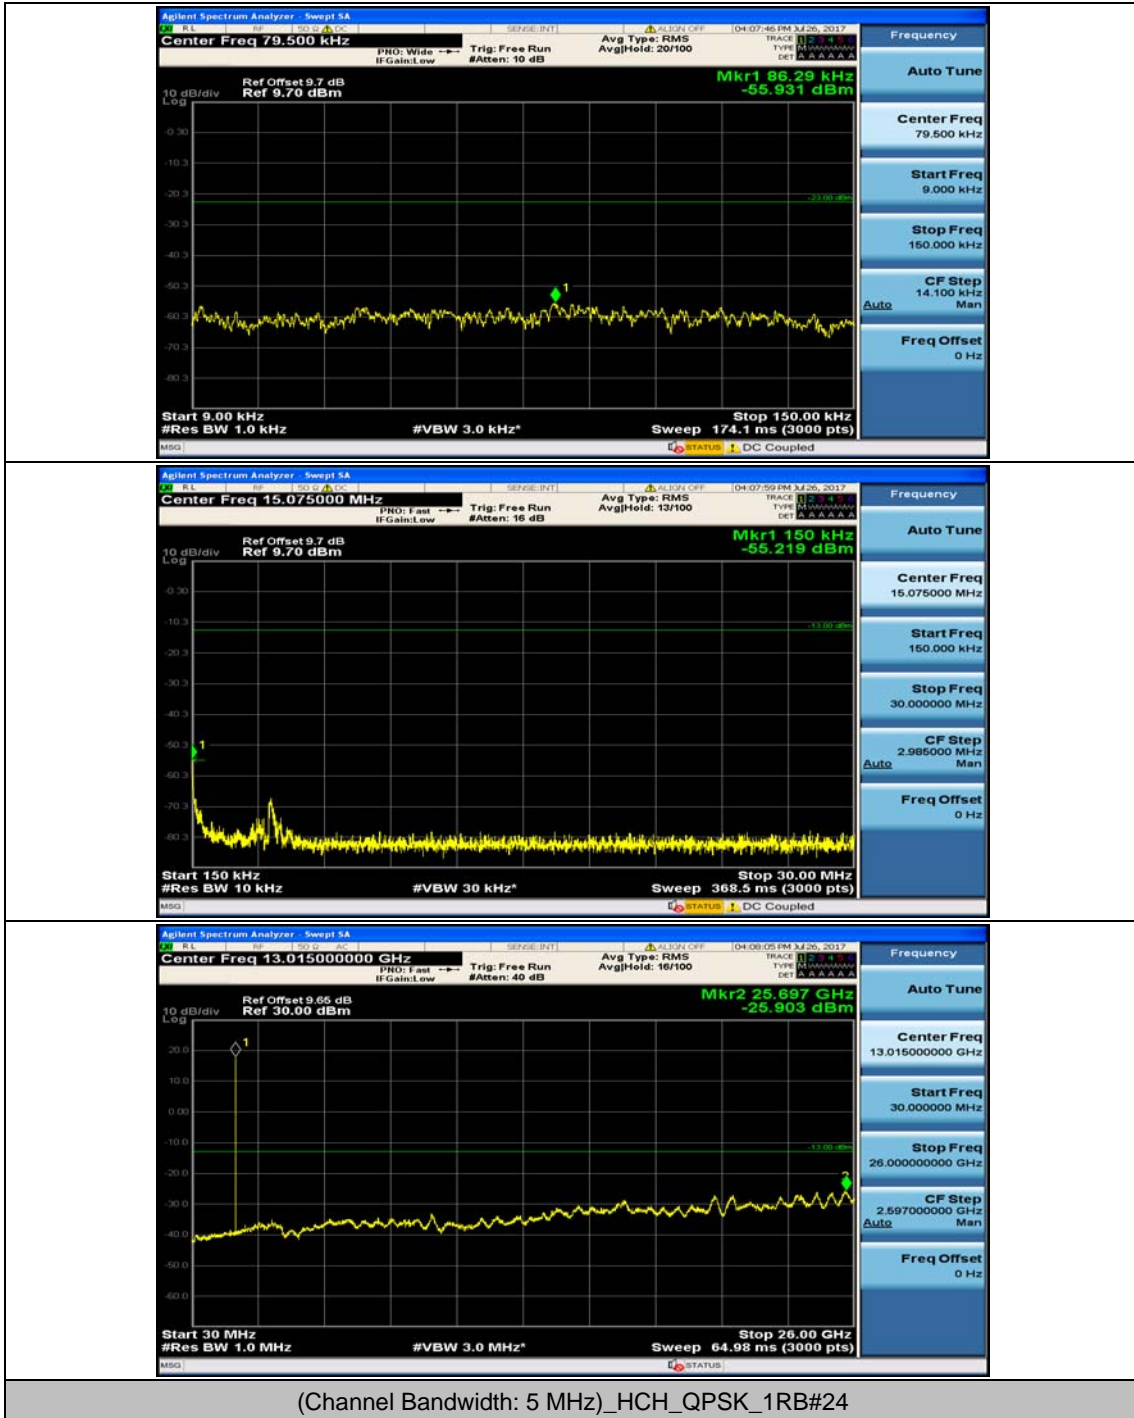

Channel Bandwidth: 5 MHz

(Channel Bandwidth: 5 MHz)_MCH_QPSK_1RB#0

(Channel Bandwidth: 5 MHz)_MCH_QPSK_1RB#12

(Channel Bandwidth: 5 MHz)_HCH_QPSK_1RB#0

(Channel Bandwidth: 5 MHz)_HCH_QPSK_1RB#12

(Channel Bandwidth: 5 MHz)_LCH_16QAM_1RB#0

(Channel Bandwidth: 5 MHz)_LCH_16QAM_1RB#12