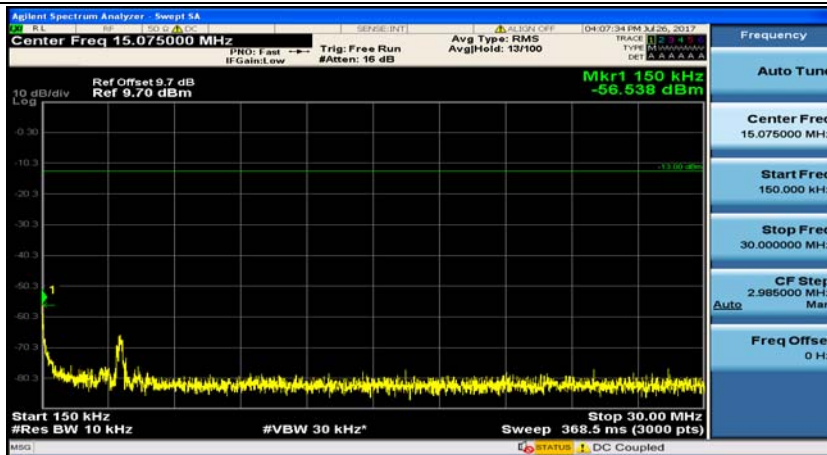

(Channel Bandwidth: 5 MHz)_HCH_QPSK_1RB#0