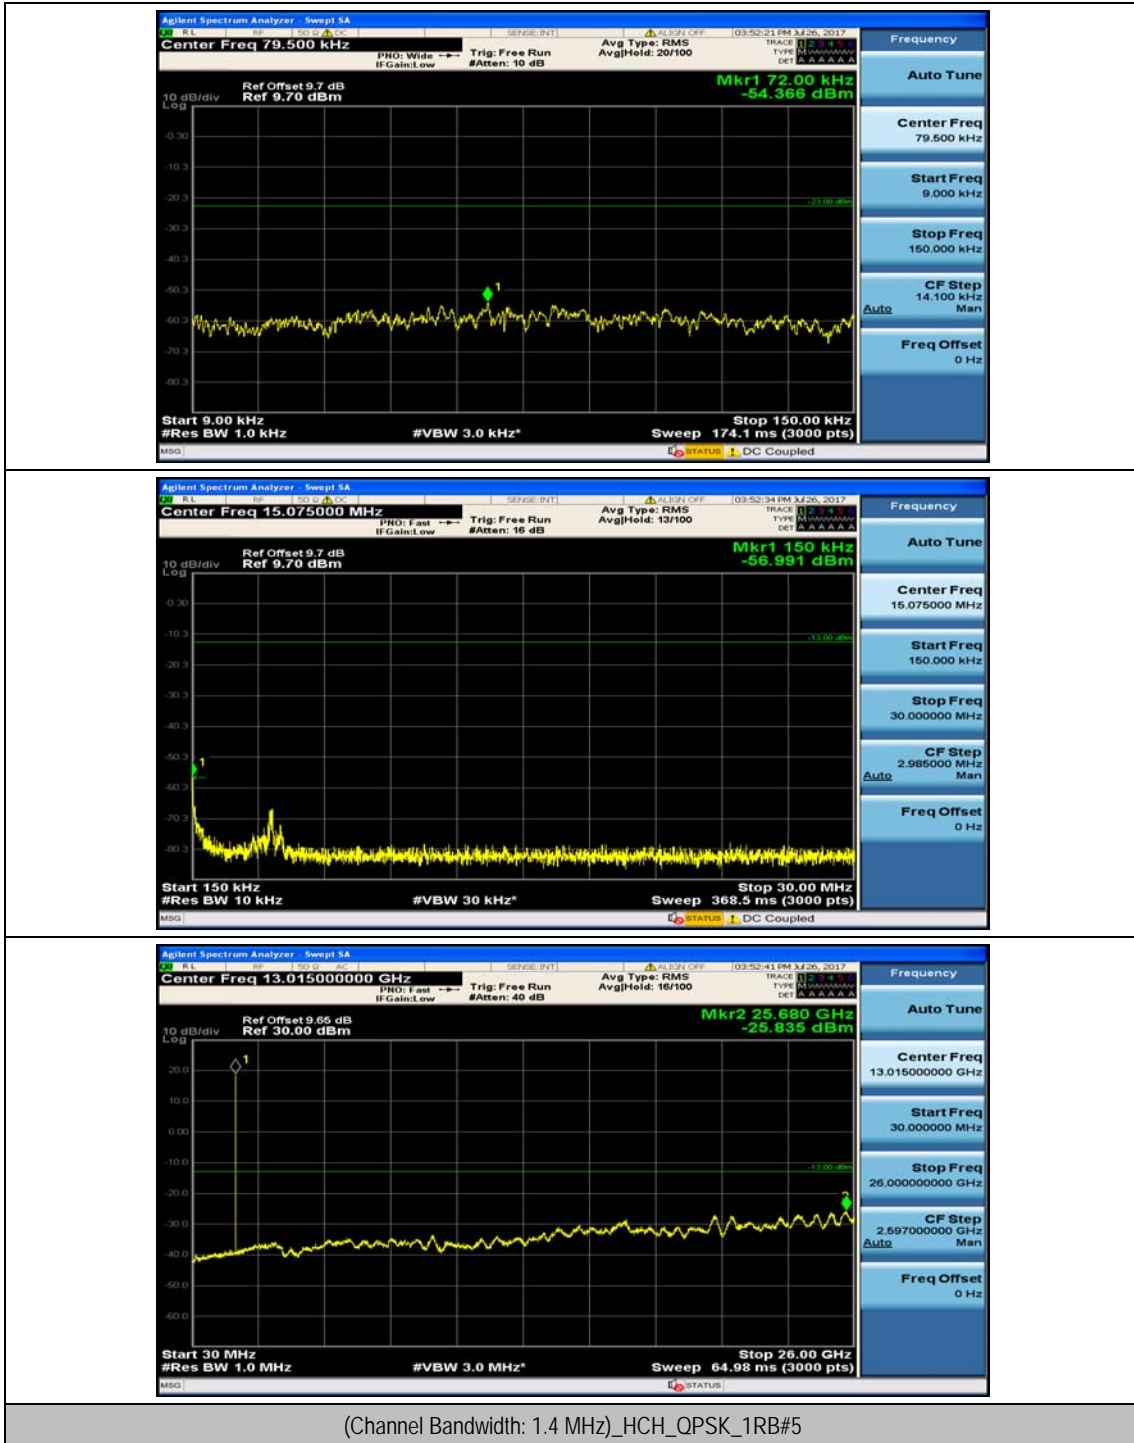

(Channel Bandwidth: 1.4 MHz)_MCH_QPSK_1RB#0

(Channel Bandwidth: 1.4 MHz)_MCH_QPSK_1RB#3

(Channel Bandwidth: 1.4 MHz)_HCH_QPSK_1RB#0

(Channel Bandwidth: 1.4 MHz)_HCH_QPSK_1RB#3

(Channel Bandwidth: 1.4 MHz)_LCH_16QAM_1RB#0

(Channel Bandwidth: 1.4 MHz)_LCH_16QAM_1RB#3

(Channel Bandwidth: 1.4 MHz)_MCH_16QAM_1RB#0

(Channel Bandwidth: 1.4 MHz)_MCH_16QAM_1RB#3

(Channel Bandwidth: 1.4 MHz)_HCH_16QAM_1RB#0

(Channel Bandwidth: 1.4 MHz)_HCH_16QAM_1RB#3

Channel Bandwidth: 3 MHz

(Channel Bandwidth: 3 MHz)_MCH_QPSK_1RB#0

(Channel Bandwidth: 3 MHz)_MCH_QPSK_1RB#7

(Channel Bandwidth: 3 MHz)_HCH_QPSK_1RB#0

(Channel Bandwidth: 3 MHz)_HCH_QPSK_1RB#7

(Channel Bandwidth: 3 MHz)_LCH_16QAM_1RB#0