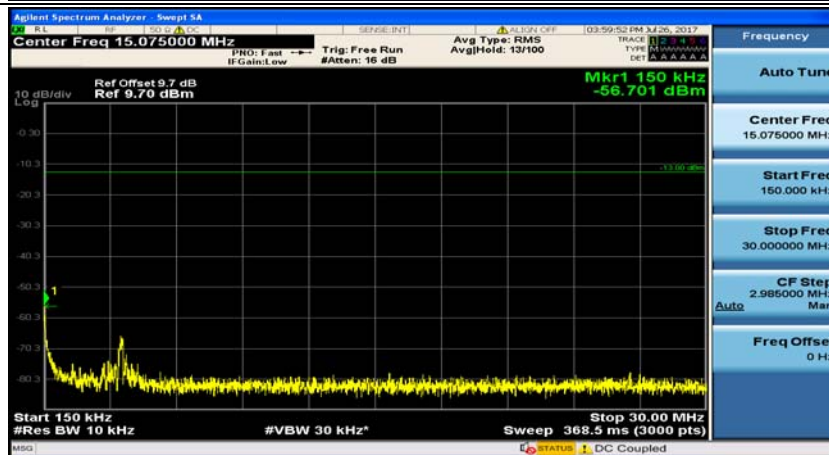

Channel Bandwidth: 3 MHz

(Channel Bandwidth: 3 MHz)_MCH_QPSK_1RB#0

(Channel Bandwidth: 3 MHz)_MCH_QPSK_1RB#7

(Channel Bandwidth: 3 MHz)_HCH_QPSK_1RB#0

(Channel Bandwidth: 3 MHz)_HCH_QPSK_1RB#7

(Channel Bandwidth: 3 MHz)_LCH_16QAM_1RB#0