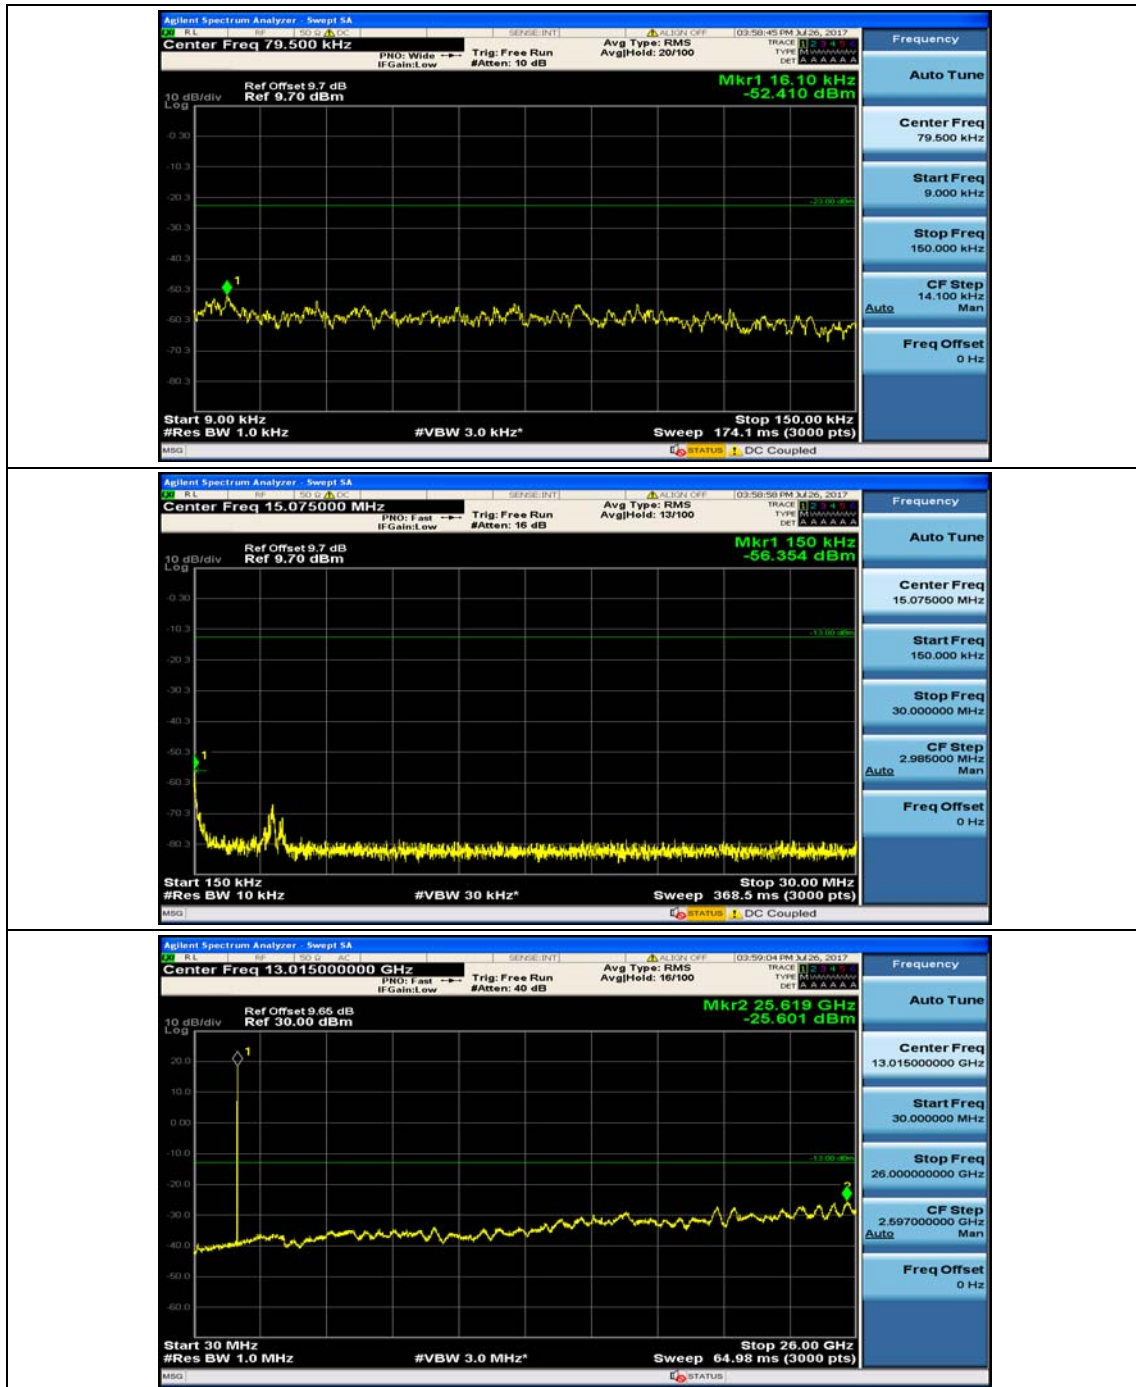

Channel Bandwidth: 3 MHz

(Channel Bandwidth: 3 MHz)_MCH_QPSK_1RB#0

(Channel Bandwidth: 3 MHz)_MCH_QPSK_1RB#7

(Channel Bandwidth: 3 MHz)_HCH_QPSK_1RB#0

(Channel Bandwidth: 3 MHz)_HCH_QPSK_1RB#7

(Channel Bandwidth: 3 MHz)_LCH_16QAM_1RB#0

(Channel Bandwidth: 3 MHz)_LCH_16QAM_1RB#7

(Channel Bandwidth: 3 MHz)_MCH_16QAM_1RB#0

(Channel Bandwidth: 3 MHz)_MCH_16QAM_1RB#7

(Channel Bandwidth: 3 MHz)_HCH_16QAM_1RB#0

(Channel Bandwidth: 3 MHz)_HCH_16QAM_1RB#7