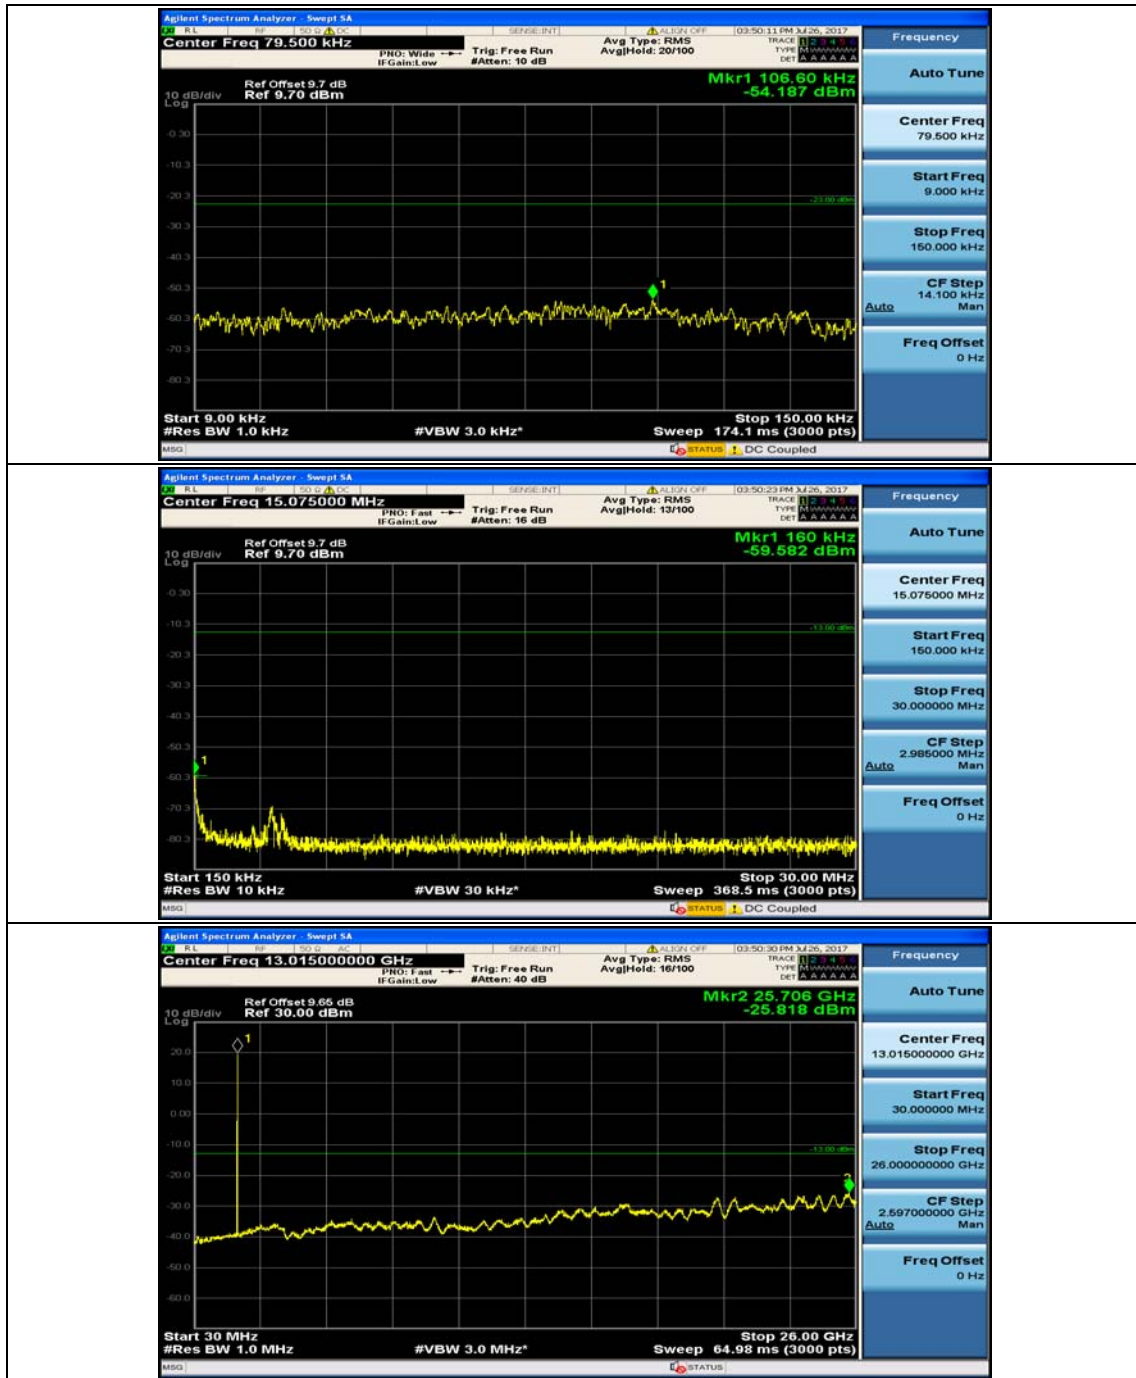

(Channel Bandwidth: 1.4 MHz)_MCH_QPSK_1RB#0

(Channel Bandwidth: 1.4 MHz)_MCH_QPSK_1RB#3

(Channel Bandwidth: 1.4 MHz)_HCH_QPSK_1RB#0

(Channel Bandwidth: 1.4 MHz)_HCH_QPSK_1RB#3

(Channel Bandwidth: 1.4 MHz)_LCH_16QAM_1RB#0

(Channel Bandwidth: 1.4 MHz)_LCH_16QAM_1RB#3

(Channel Bandwidth: 1.4 MHz)_MCH_16QAM_1RB#0

(Channel Bandwidth: 1.4 MHz)_MCH_16QAM_1RB#3

(Channel Bandwidth: 1.4 MHz)_HCH_16QAM_1RB#0

(Channel Bandwidth: 1.4 MHz)_HCH_16QAM_1RB#3

Channel Bandwidth: 3 MHz

(Channel Bandwidth: 3 MHz)_MCH_QPSK_1RB#0

(Channel Bandwidth: 3 MHz)_MCH_QPSK_1RB#7

(Channel Bandwidth: 3 MHz)_HCH_QPSK_1RB#0

(Channel Bandwidth: 3 MHz)_HCH_QPSK_1RB#7

(Channel Bandwidth: 3 MHz)_LCH_16QAM_1RB#0