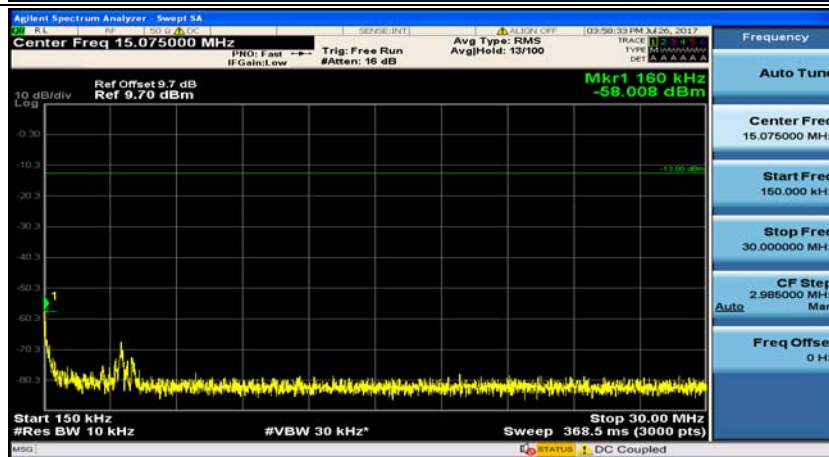

(Channel Bandwidth: 3 MHz)_MCH_16QAM_1RB#0