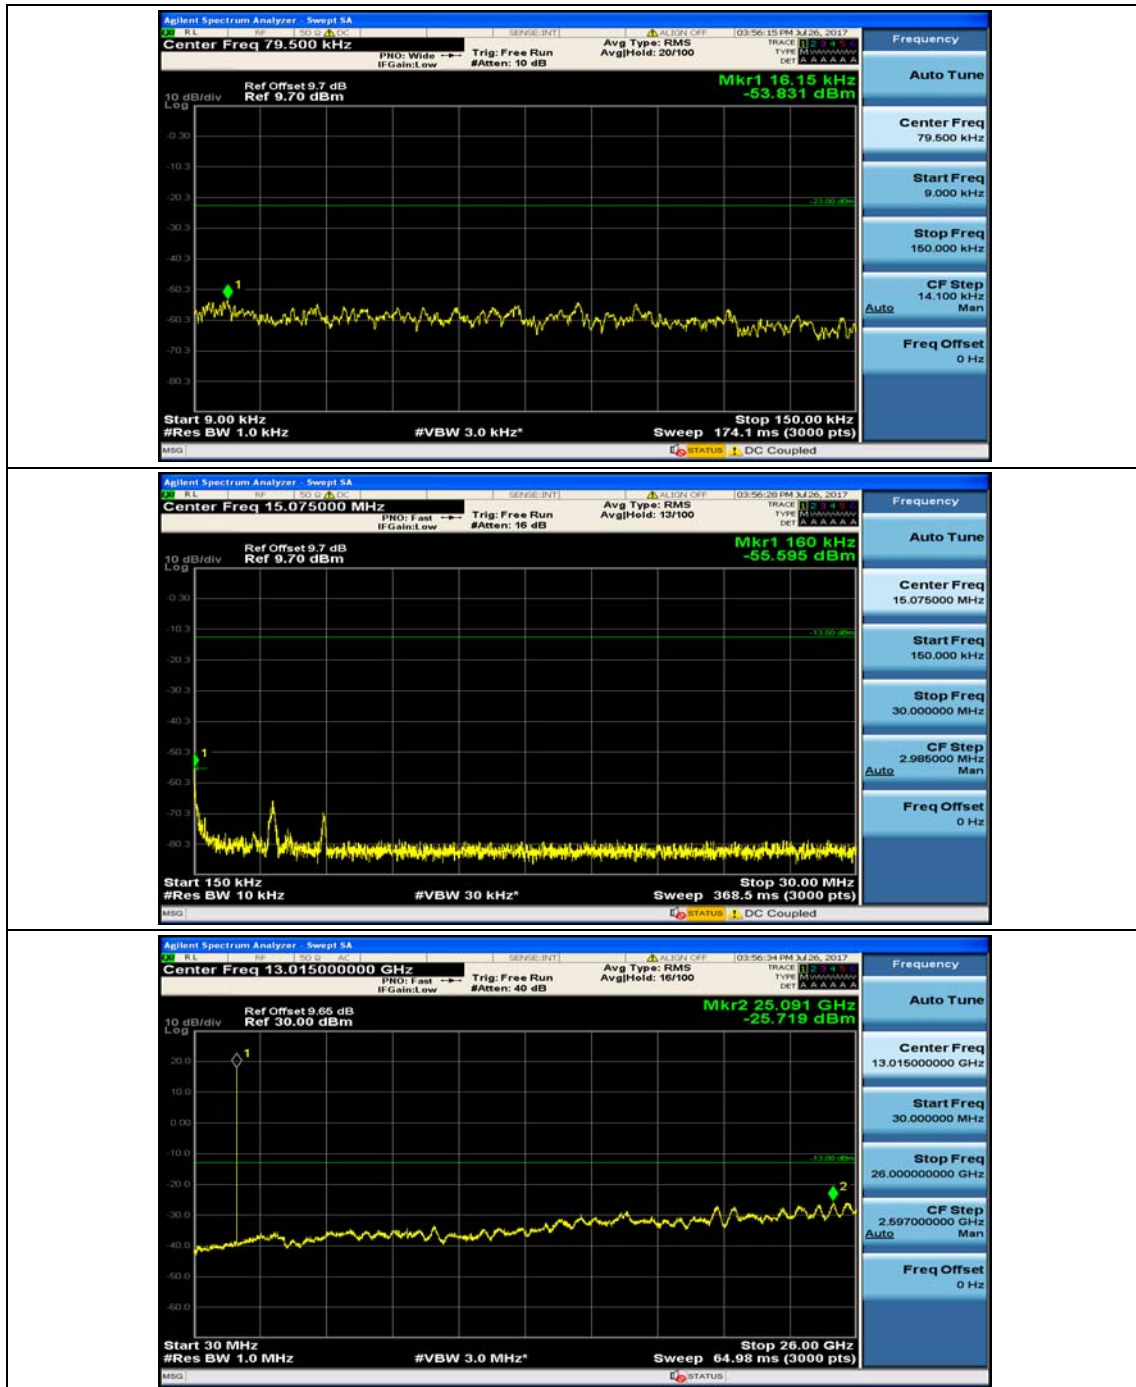

Channel Bandwidth: 3 MHz

(Channel Bandwidth: 3 MHz)_MCH_QPSK_1RB#0

(Channel Bandwidth: 3 MHz)_MCH_QPSK_1RB#7

(Channel Bandwidth: 3 MHz)_HCH_QPSK_1RB#0

(Channel Bandwidth: 3 MHz)_HCH_QPSK_1RB#7

(Channel Bandwidth: 3 MHz)_LCH_16QAM_1RB#0

(Channel Bandwidth: 3 MHz)_LCH_16QAM_1RB#7

(Channel Bandwidth: 3 MHz)_MCH_16QAM_1RB#0

(Channel Bandwidth: 3 MHz)_MCH_16QAM_1RB#7

(Channel Bandwidth: 3 MHz)_HCH_16QAM_1RB#0

(Channel Bandwidth: 3 MHz)_HCH_16QAM_1RB#7