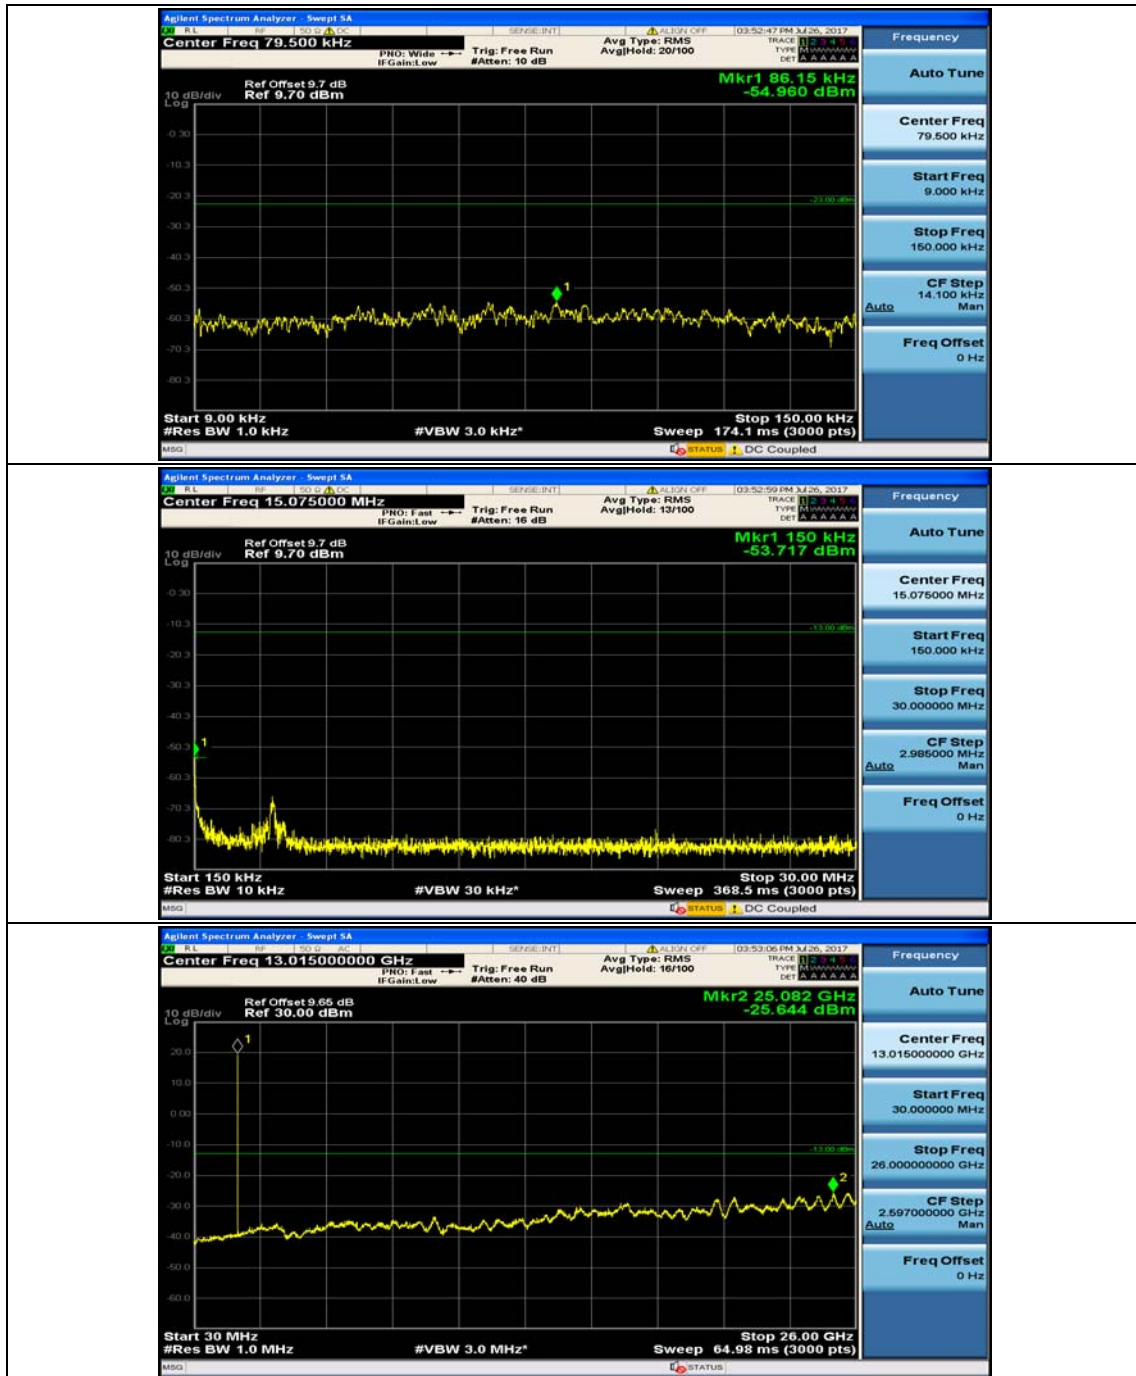

(Channel Bandwidth: 1.4 MHz)_MCH_QPSK_1RB#0

(Channel Bandwidth: 1.4 MHz)_MCH_QPSK_1RB#3

(Channel Bandwidth: 1.4 MHz)_HCH_QPSK_1RB#0

(Channel Bandwidth: 1.4 MHz)_HCH_QPSK_1RB#3

(Channel Bandwidth: 1.4 MHz)_LCH_16QAM_1RB#0

(Channel Bandwidth: 1.4 MHz)_LCH_16QAM_1RB#3

(Channel Bandwidth: 1.4 MHz)_MCH_16QAM_1RB#0

(Channel Bandwidth: 1.4 MHz)_MCH_16QAM_1RB#3

(Channel Bandwidth: 1.4 MHz)_HCH_16QAM_1RB#0

(Channel Bandwidth: 1.4 MHz)_HCH_16QAM_1RB#3

Channel Bandwidth: 3 MHz

(Channel Bandwidth: 3 MHz)_MCH_QPSK_1RB#0

(Channel Bandwidth: 3 MHz)_MCH_QPSK_1RB#7

(Channel Bandwidth: 3 MHz)_HCH_QPSK_1RB#0

(Channel Bandwidth: 3 MHz)_HCH_QPSK_1RB#7

(Channel Bandwidth: 3 MHz)_LCH_16QAM_1RB#0