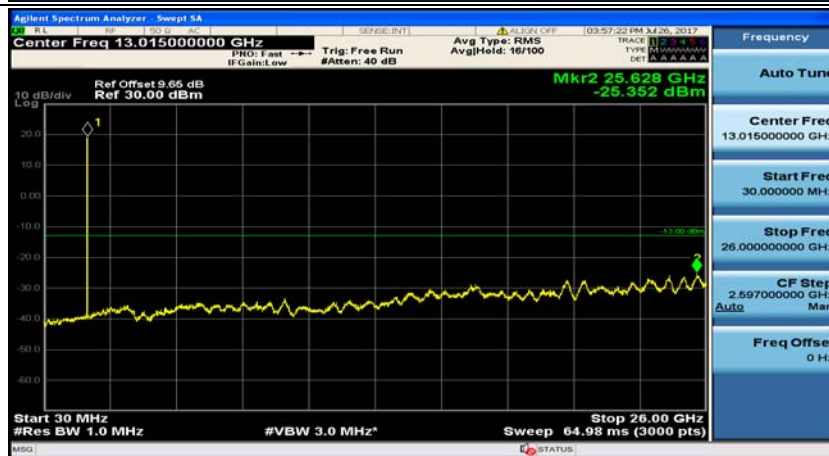

(Channel Bandwidth: 1.4 MHz)_LCH_16QAM_1RB#3

(Channel Bandwidth: 1.4 MHz)_MCH_16QAM_1RB#0

(Channel Bandwidth: 1.4 MHz)_MCH_16QAM_1RB#3

(Channel Bandwidth: 1.4 MHz)_HCH_16QAM_1RB#0

(Channel Bandwidth: 1.4 MHz)_HCH_16QAM_1RB#3

Channel Bandwidth: 3 MHz

(Channel Bandwidth: 3 MHz)_MCH_QPSK_1RB#0

(Channel Bandwidth: 3 MHz)_MCH_QPSK_1RB#7

(Channel Bandwidth: 3 MHz)_HCH_QPSK_1RB#0

(Channel Bandwidth: 3 MHz)_HCH_QPSK_1RB#7

(Channel Bandwidth: 3 MHz)_LCH_16QAM_1RB#0