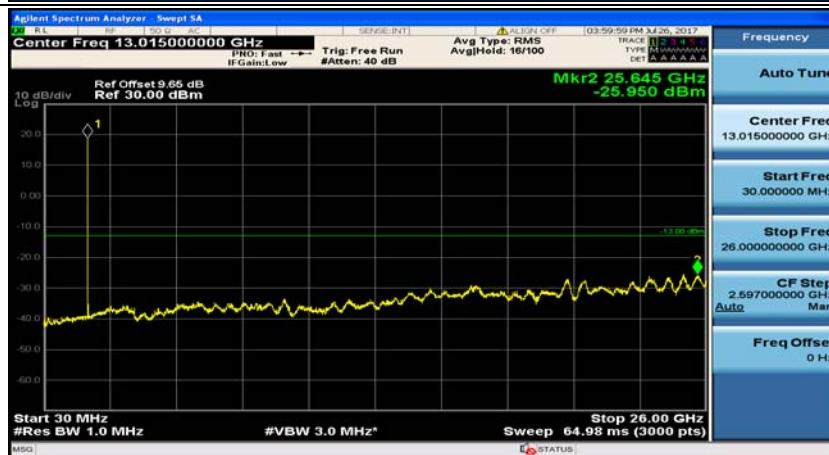

Channel Bandwidth: 3 MHz

(Channel Bandwidth: 3 MHz)_MCH_QPSK_1RB#0

(Channel Bandwidth: 3 MHz)_MCH_QPSK_1RB#7

(Channel Bandwidth: 3 MHz)_HCH_QPSK_1RB#0

(Channel Bandwidth: 3 MHz)_HCH_QPSK_1RB#7

(Channel Bandwidth: 3 MHz)_LCH_16QAM_1RB#0