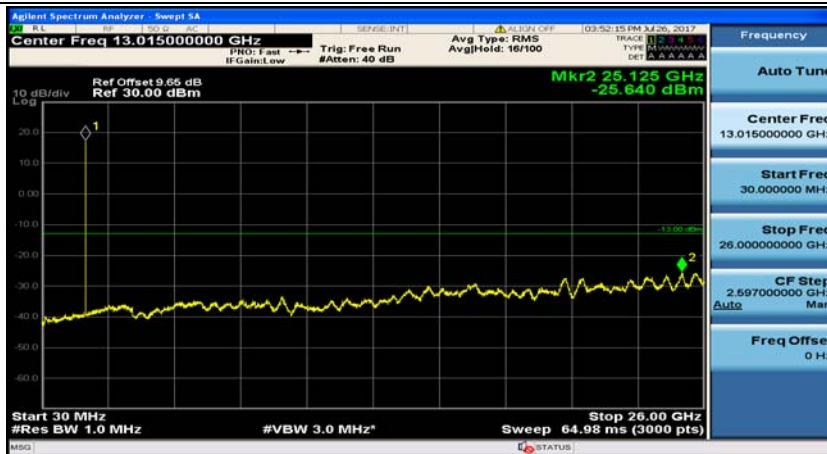

(Channel Bandwidth: 1.4 MHz)_MCH_QPSK_1RB#0

(Channel Bandwidth: 1.4 MHz)_MCH_QPSK_1RB#3

(Channel Bandwidth: 1.4 MHz)_HCH_QPSK_1RB#0

(Channel Bandwidth: 1.4 MHz)_HCH_QPSK_1RB#3

(Channel Bandwidth: 1.4 MHz)_LCH_16QAM_1RB#0

(Channel Bandwidth: 1.4 MHz)_LCH_16QAM_1RB#3

(Channel Bandwidth: 1.4 MHz)_MCH_16QAM_1RB#0

(Channel Bandwidth: 1.4 MHz)_MCH_16QAM_1RB#3

(Channel Bandwidth: 1.4 MHz)_HCH_16QAM_1RB#0

(Channel Bandwidth: 1.4 MHz)_HCH_16QAM_1RB#3