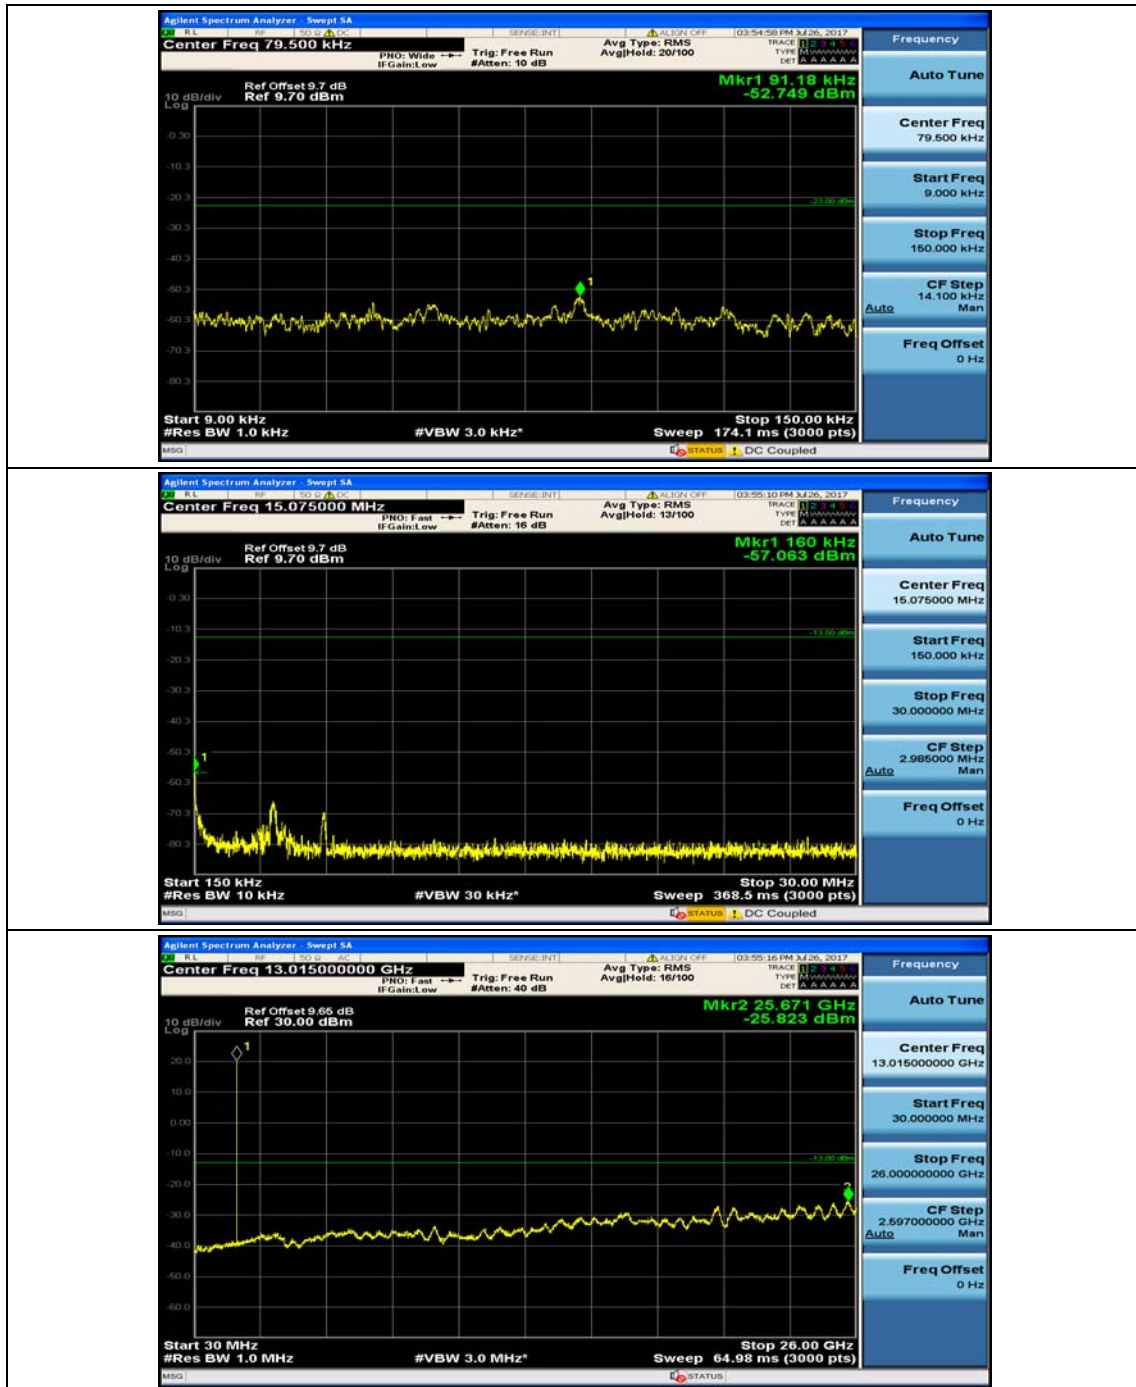

(Channel Bandwidth: 1.4 MHz)_MCH_QPSK_1RB#0

(Channel Bandwidth: 1.4 MHz)_MCH_QPSK_1RB#3

(Channel Bandwidth: 1.4 MHz)_HCH_QPSK_1RB#0

(Channel Bandwidth: 1.4 MHz)_HCH_QPSK_1RB#3

(Channel Bandwidth: 1.4 MHz)_LCH_16QAM_1RB#0

(Channel Bandwidth: 1.4 MHz)_LCH_16QAM_1RB#3

(Channel Bandwidth: 1.4 MHz)_MCH_16QAM_1RB#0

(Channel Bandwidth: 1.4 MHz)_MCH_16QAM_1RB#3

(Channel Bandwidth: 1.4 MHz)_HCH_16QAM_1RB#0

(Channel Bandwidth: 1.4 MHz)_HCH_16QAM_1RB#3

Channel Bandwidth: 3 MHz

(Channel Bandwidth: 3 MHz)_MCH_QPSK_1RB#0

(Channel Bandwidth: 3 MHz)_MCH_QPSK_1RB#7

(Channel Bandwidth: 3 MHz)_HCH_QPSK_1RB#0

(Channel Bandwidth: 3 MHz)_HCH_QPSK_1RB#7

(Channel Bandwidth: 3 MHz)_LCH_16QAM_1RB#0