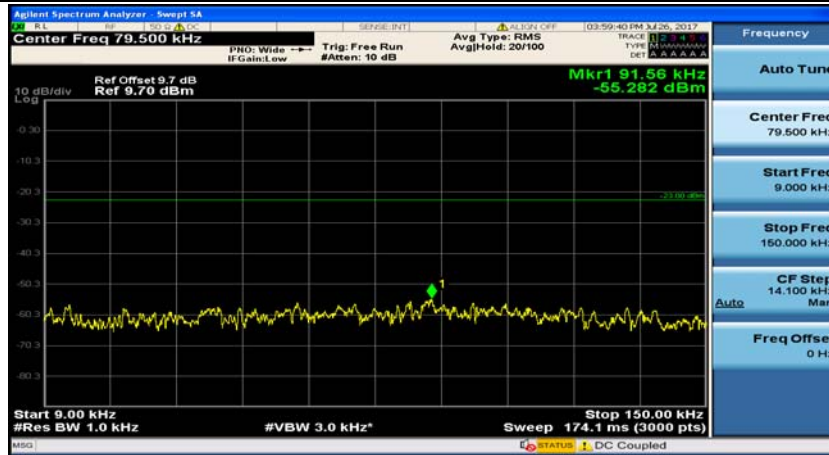

Channel Bandwidth: 3 MHz

(Channel Bandwidth: 3 MHz)_MCH_QPSK_1RB#0

(Channel Bandwidth: 3 MHz)_MCH_QPSK_1RB#7

(Channel Bandwidth: 3 MHz)_HCH_QPSK_1RB#0

(Channel Bandwidth: 3 MHz)_HCH_QPSK_1RB#7

(Channel Bandwidth: 3 MHz)_LCH_16QAM_1RB#0