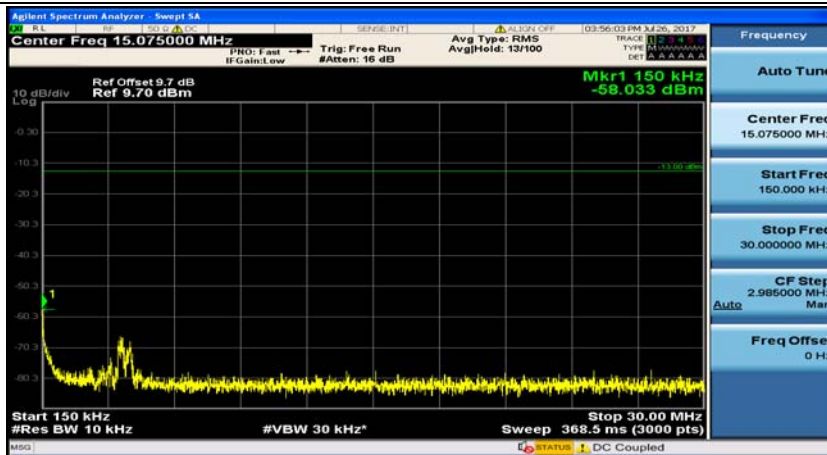

Channel Bandwidth: 3 MHz

(Channel Bandwidth: 3 MHz)_MCH_QPSK_1RB#0

(Channel Bandwidth: 3 MHz)_MCH_QPSK_1RB#7

(Channel Bandwidth: 3 MHz)_HCH_QPSK_1RB#0

(Channel Bandwidth: 3 MHz)_HCH_QPSK_1RB#7

(Channel Bandwidth: 3 MHz)_LCH_16QAM_1RB#0