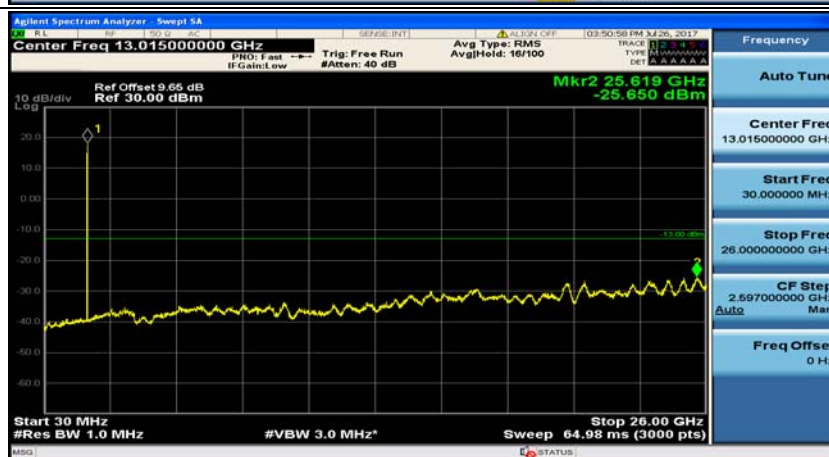

(Channel Bandwidth: 1.4 MHz)_MCH_QPSK_1RB#0

(Channel Bandwidth: 1.4 MHz)_MCH_QPSK_1RB#3

(Channel Bandwidth: 1.4 MHz)_HCH_QPSK_1RB#0

(Channel Bandwidth: 1.4 MHz)_HCH_QPSK_1RB#3

(Channel Bandwidth: 1.4 MHz)_LCH_16QAM_1RB#0

(Channel Bandwidth: 1.4 MHz)_LCH_16QAM_1RB#3

(Channel Bandwidth: 1.4 MHz)_MCH_16QAM_1RB#0

(Channel Bandwidth: 1.4 MHz)_MCH_16QAM_1RB#3

(Channel Bandwidth: 1.4 MHz)_HCH_16QAM_1RB#0

(Channel Bandwidth: 1.4 MHz)_HCH_16QAM_1RB#3