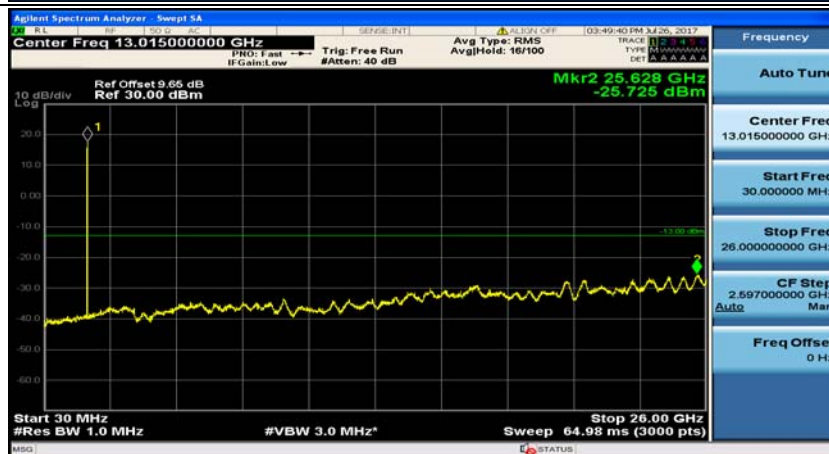

(Channel Bandwidth: 1.4 MHz)_MCH_QPSK_1RB#0

(Channel Bandwidth: 1.4 MHz)_MCH_QPSK_1RB#3

(Channel Bandwidth: 1.4 MHz)_HCH_QPSK_1RB#0

(Channel Bandwidth: 1.4 MHz)_HCH_QPSK_1RB#3

(Channel Bandwidth: 1.4 MHz)_LCH_16QAM_1RB#0

(Channel Bandwidth: 1.4 MHz)_LCH_16QAM_1RB#3

(Channel Bandwidth: 1.4 MHz)_MCH_16QAM_1RB#0

(Channel Bandwidth: 1.4 MHz)_MCH_16QAM_1RB#3

(Channel Bandwidth: 1.4 MHz)_HCH_16QAM_1RB#0

(Channel Bandwidth: 1.4 MHz)_HCH_16QAM_1RB#3