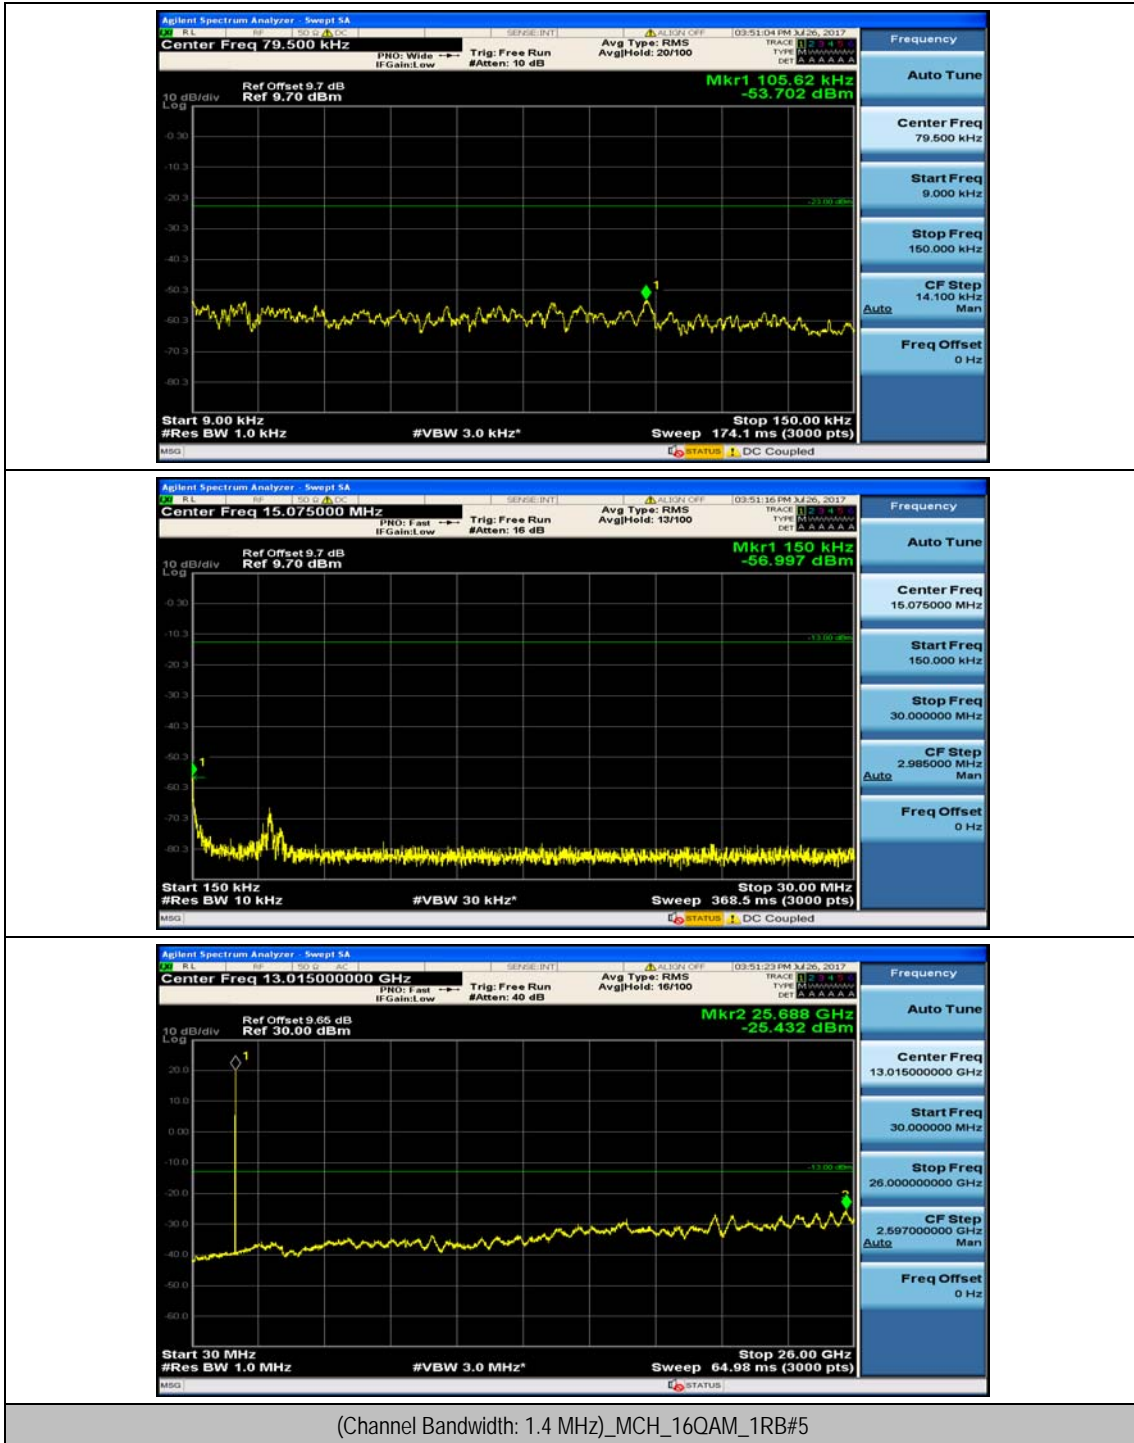

(Channel Bandwidth: 1.4 MHz)_MCH_QPSK_1RB#0

(Channel Bandwidth: 1.4 MHz)_MCH_QPSK_1RB#3

(Channel Bandwidth: 1.4 MHz)_HCH_QPSK_1RB#0

(Channel Bandwidth: 1.4 MHz)_HCH_QPSK_1RB#3

(Channel Bandwidth: 1.4 MHz)_LCH_16QAM_1RB#0

(Channel Bandwidth: 1.4 MHz)_LCH_16QAM_1RB#3

(Channel Bandwidth: 1.4 MHz)_MCH_16QAM_1RB#0

(Channel Bandwidth: 1.4 MHz)_MCH_16QAM_1RB#3

(Channel Bandwidth: 1.4 MHz)_HCH_16QAM_1RB#0

(Channel Bandwidth: 1.4 MHz)_HCH_16QAM_1RB#3

Channel Bandwidth: 3 MHz

(Channel Bandwidth: 3 MHz)_MCH_QPSK_1RB#0

(Channel Bandwidth: 3 MHz)_MCH_QPSK_1RB#7

(Channel Bandwidth: 3 MHz)_HCH_QPSK_1RB#0

(Channel Bandwidth: 3 MHz)_HCH_QPSK_1RB#7

(Channel Bandwidth: 3 MHz)_LCH_16QAM_1RB#0