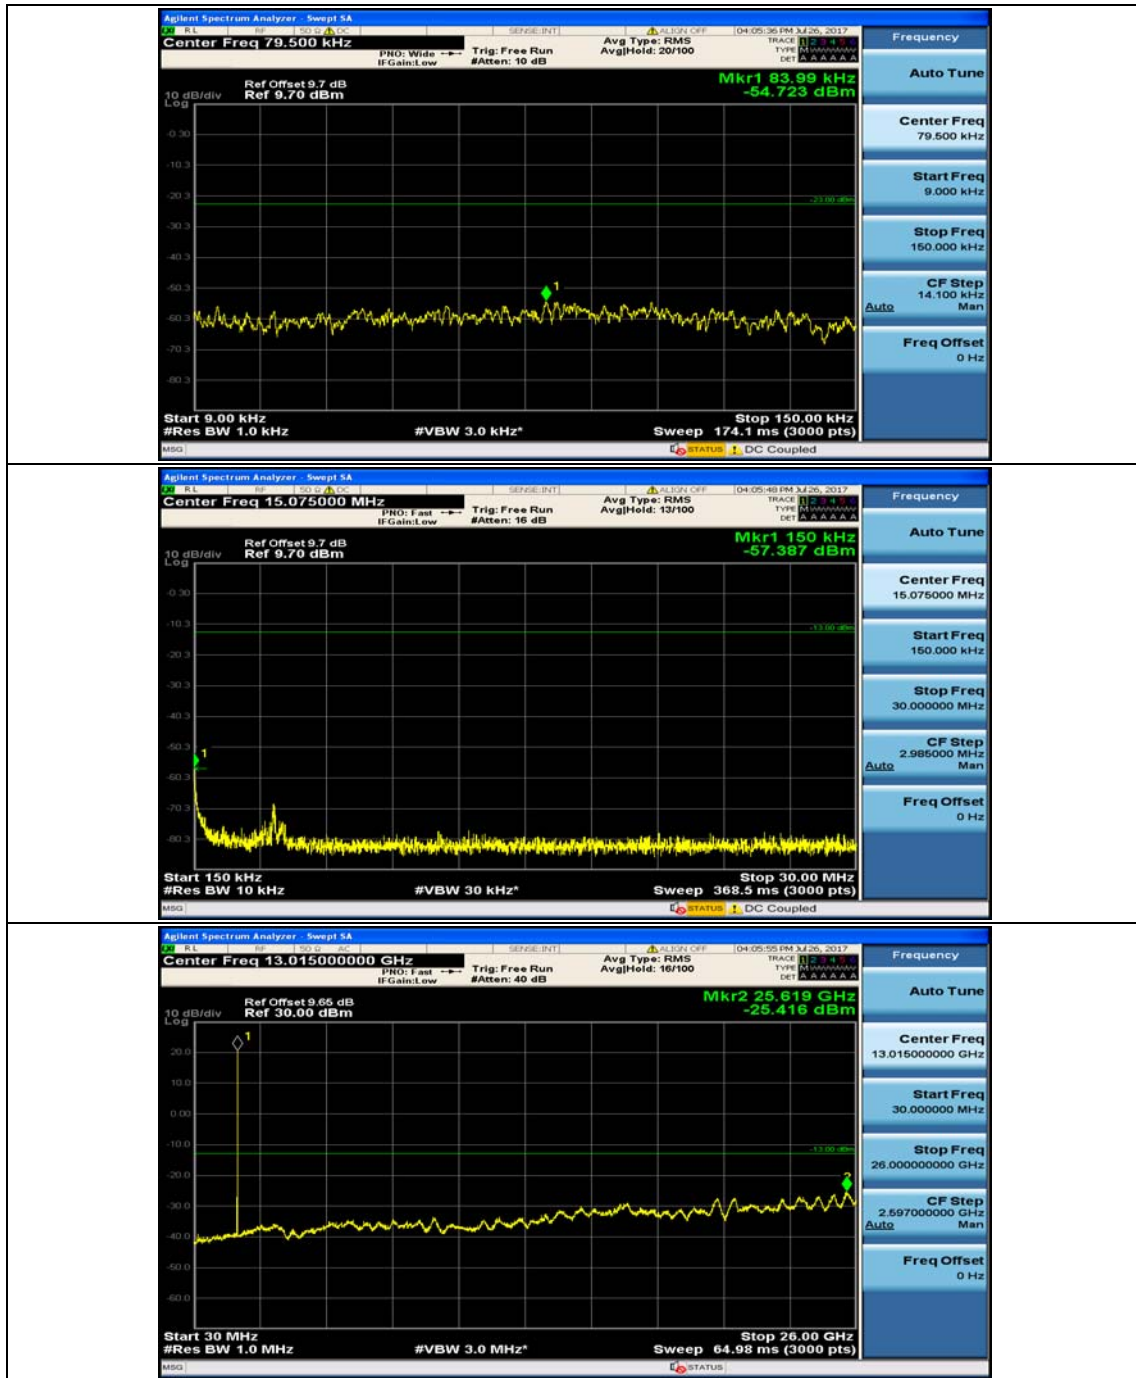

Channel Bandwidth: 5 MHz

(Channel Bandwidth: 5 MHz)_MCH_QPSK_1RB#0

(Channel Bandwidth: 5 MHz)_MCH_QPSK_1RB#12

(Channel Bandwidth: 5 MHz)_HCH_QPSK_1RB#0

(Channel Bandwidth: 5 MHz)_HCH_QPSK_1RB#12

(Channel Bandwidth: 5 MHz)_LCH_16QAM_1RB#0

(Channel Bandwidth: 5 MHz)_LCH_16QAM_1RB#12