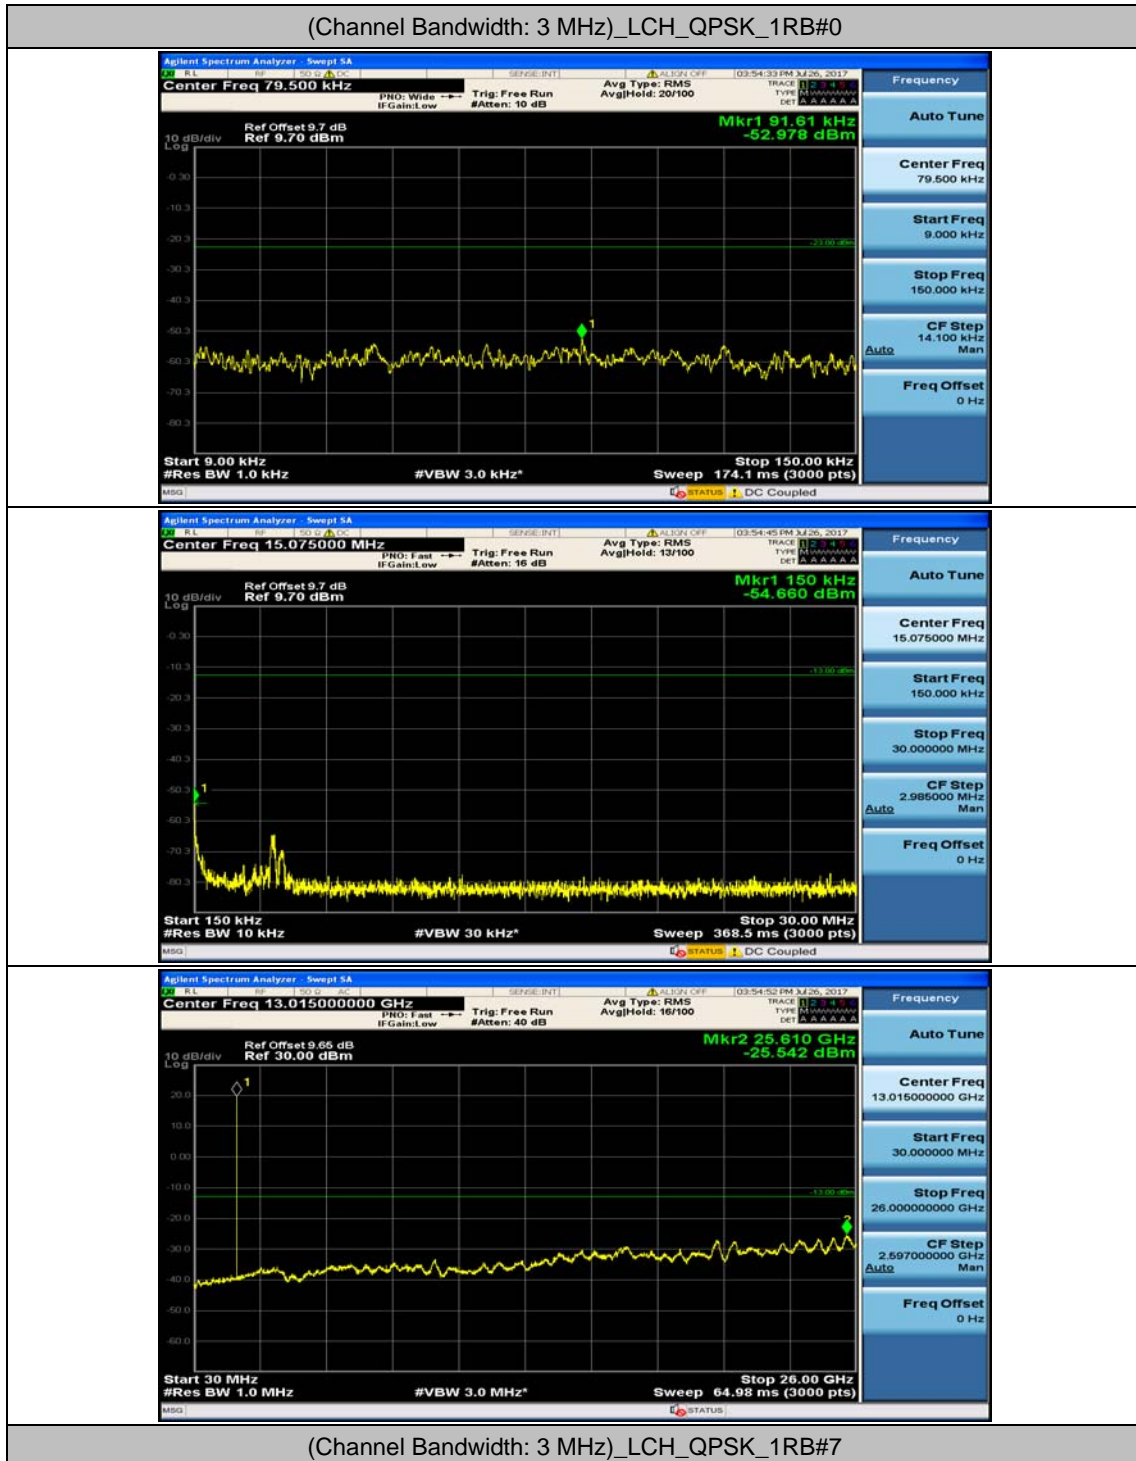

(Channel Bandwidth: 1.4 MHz)_MCH_QPSK_1RB#0

(Channel Bandwidth: 1.4 MHz)_MCH_QPSK_1RB#3

(Channel Bandwidth: 1.4 MHz)_HCH_QPSK_1RB#0

(Channel Bandwidth: 1.4 MHz)_HCH_QPSK_1RB#3

(Channel Bandwidth: 1.4 MHz)_LCH_16QAM_1RB#0

(Channel Bandwidth: 1.4 MHz)_LCH_16QAM_1RB#3

(Channel Bandwidth: 1.4 MHz)_MCH_16QAM_1RB#0

(Channel Bandwidth: 1.4 MHz)_MCH_16QAM_1RB#3

(Channel Bandwidth: 1.4 MHz)_HCH_16QAM_1RB#0

(Channel Bandwidth: 1.4 MHz)_HCH_16QAM_1RB#3

Channel Bandwidth: 3 MHz

(Channel Bandwidth: 3 MHz)_MCH_QPSK_1RB#0

(Channel Bandwidth: 3 MHz)_MCH_QPSK_1RB#7

(Channel Bandwidth: 3 MHz)_HCH_QPSK_1RB#0

(Channel Bandwidth: 3 MHz)_HCH_QPSK_1RB#7

(Channel Bandwidth: 3 MHz)_LCH_16QAM_1RB#0