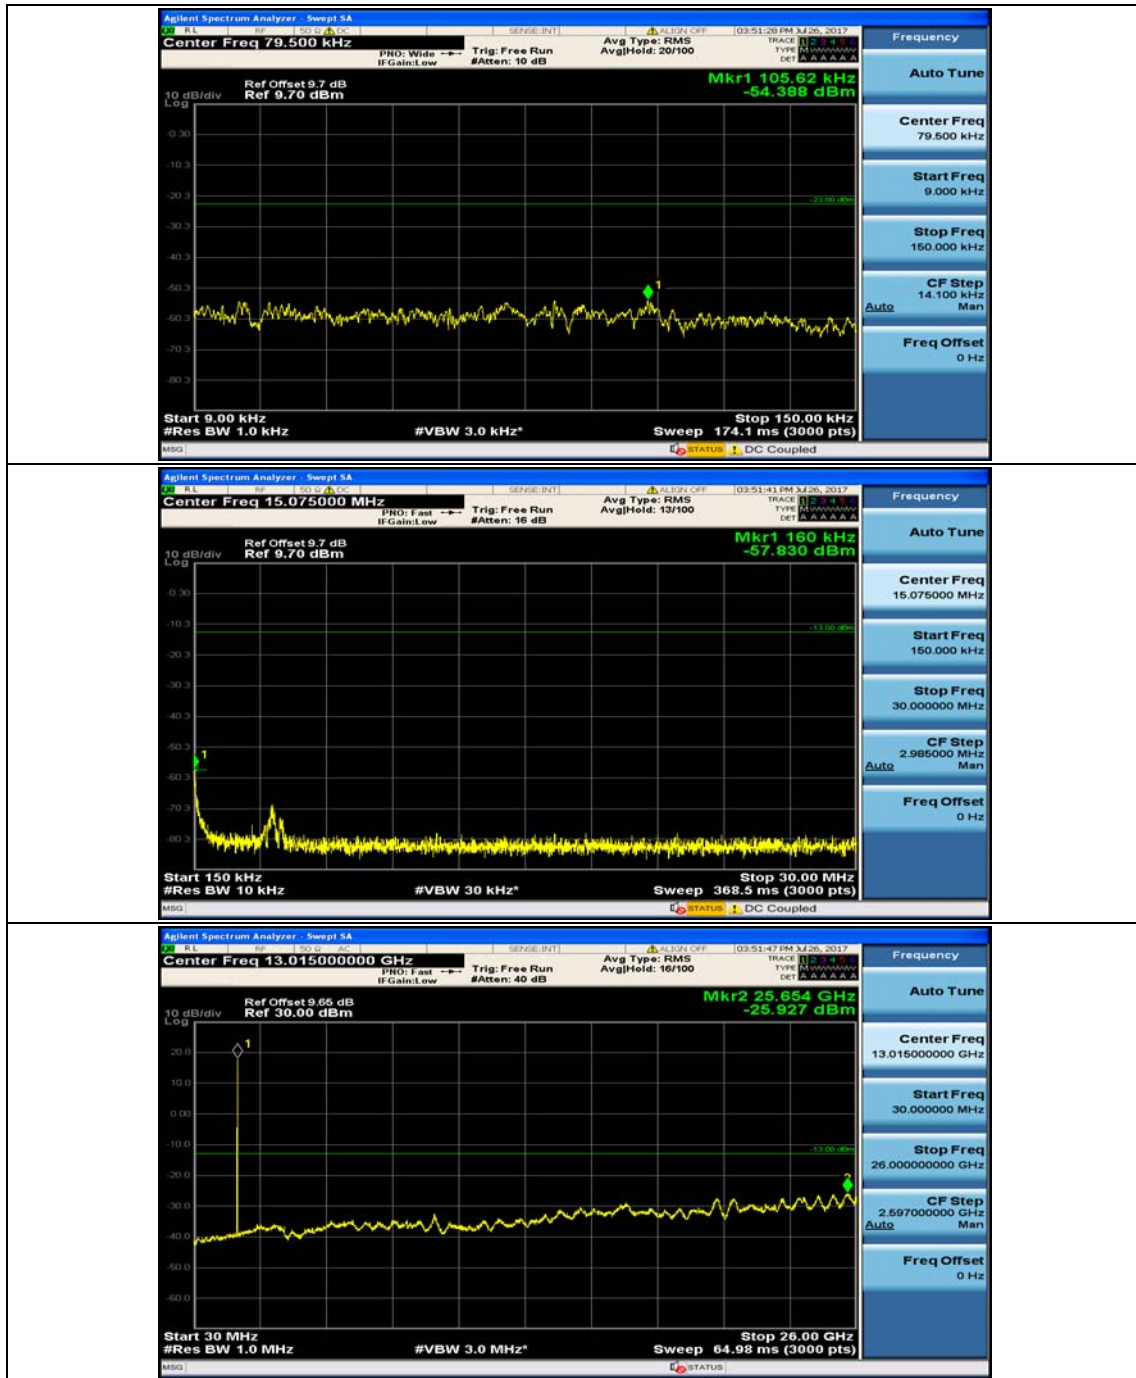

(Channel Bandwidth: 1.4 MHz)_MCH_QPSK_1RB#0

(Channel Bandwidth: 1.4 MHz)_MCH_QPSK_1RB#3

(Channel Bandwidth: 1.4 MHz)_HCH_QPSK_1RB#0

(Channel Bandwidth: 1.4 MHz)_HCH_QPSK_1RB#3

(Channel Bandwidth: 1.4 MHz)_LCH_16QAM_1RB#0

(Channel Bandwidth: 1.4 MHz)_LCH_16QAM_1RB#3

(Channel Bandwidth: 1.4 MHz)_MCH_16QAM_1RB#0

(Channel Bandwidth: 1.4 MHz)_MCH_16QAM_1RB#3

(Channel Bandwidth: 1.4 MHz)_HCH_16QAM_1RB#0

(Channel Bandwidth: 1.4 MHz)_HCH_16QAM_1RB#3

Channel Bandwidth: 3 MHz

(Channel Bandwidth: 3 MHz)_MCH_QPSK_1RB#0

(Channel Bandwidth: 3 MHz)_MCH_QPSK_1RB#7

(Channel Bandwidth: 3 MHz)_HCH_QPSK_1RB#0

(Channel Bandwidth: 3 MHz)_HCH_QPSK_1RB#7

(Channel Bandwidth: 3 MHz)_LCH_16QAM_1RB#0