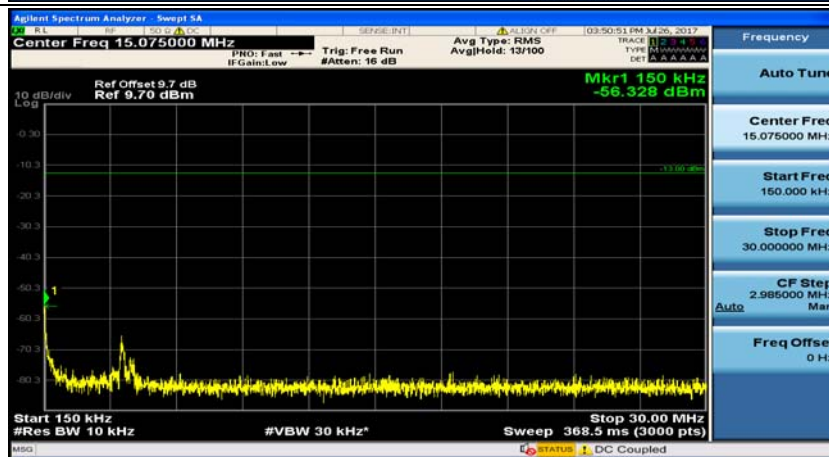

(Channel Bandwidth: 1.4 MHz)_MCH_QPSK_1RB#0

(Channel Bandwidth: 1.4 MHz)_MCH_QPSK_1RB#3

(Channel Bandwidth: 1.4 MHz)_HCH_QPSK_1RB#0

(Channel Bandwidth: 1.4 MHz)_HCH_QPSK_1RB#3

(Channel Bandwidth: 1.4 MHz)_LCH_16QAM_1RB#0

(Channel Bandwidth: 1.4 MHz)_LCH_16QAM_1RB#3

(Channel Bandwidth: 1.4 MHz)_MCH_16QAM_1RB#0

(Channel Bandwidth: 1.4 MHz)_MCH_16QAM_1RB#3

(Channel Bandwidth: 1.4 MHz)_HCH_16QAM_1RB#0

(Channel Bandwidth: 1.4 MHz)_HCH_16QAM_1RB#3