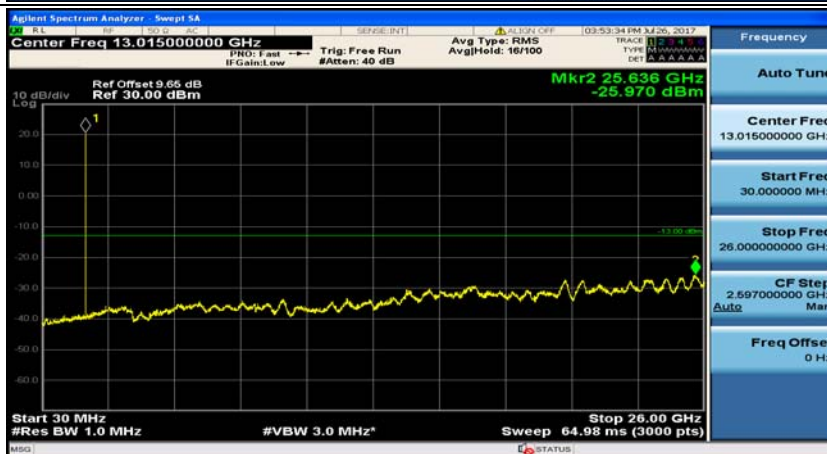

(Channel Bandwidth: 1.4 MHz)_LCH_16QAM_1RB#3

(Channel Bandwidth: 1.4 MHz)_MCH_16QAM_1RB#0

(Channel Bandwidth: 1.4 MHz)_MCH_16QAM_1RB#3

(Channel Bandwidth: 1.4 MHz)_HCH_16QAM_1RB#0

(Channel Bandwidth: 1.4 MHz)_HCH_16QAM_1RB#3

Channel Bandwidth: 3 MHz

(Channel Bandwidth: 3 MHz)_MCH_QPSK_1RB#0

(Channel Bandwidth: 3 MHz)_MCH_QPSK_1RB#7

(Channel Bandwidth: 3 MHz)_HCH_QPSK_1RB#0

(Channel Bandwidth: 3 MHz)_HCH_QPSK_1RB#7

(Channel Bandwidth: 3 MHz)_LCH_16QAM_1RB#0