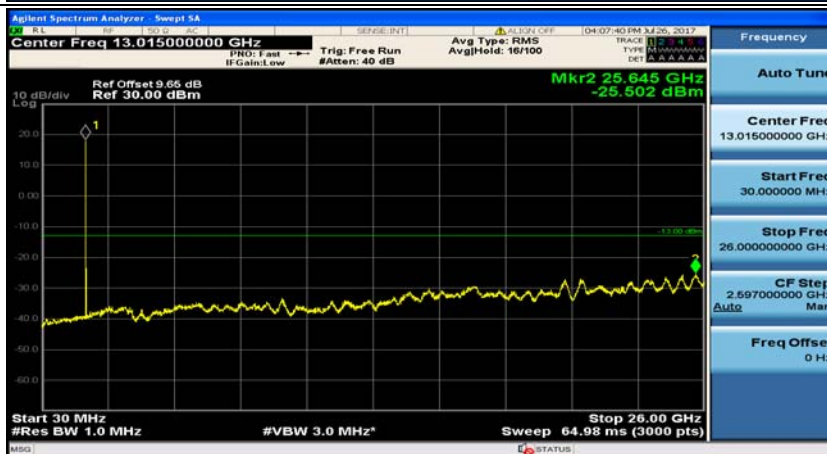

(Channel Bandwidth: 5 MHz)_HCH_QPSK_1RB#0