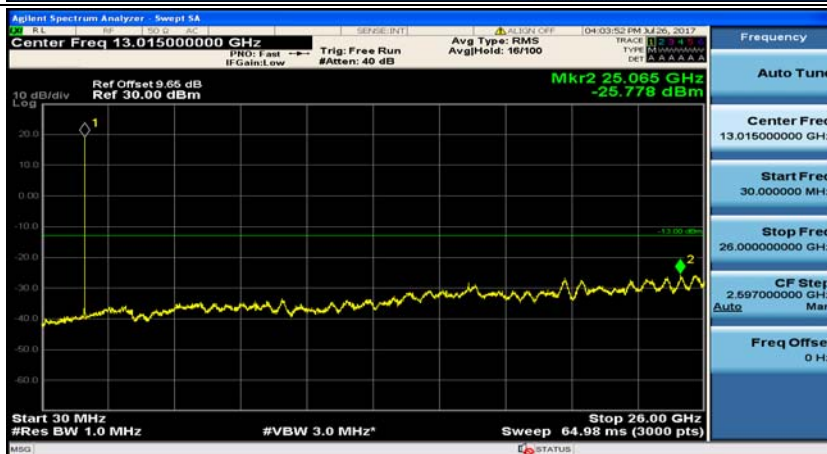

(Channel Bandwidth: 5 MHz)_LCH_16QAM_1RB#12