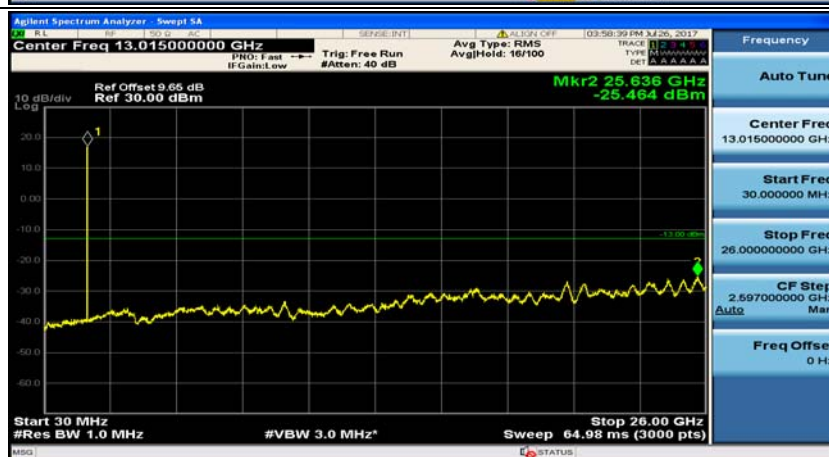

(Channel Bandwidth: 3 MHz)_MCH_16QAM_1RB#0