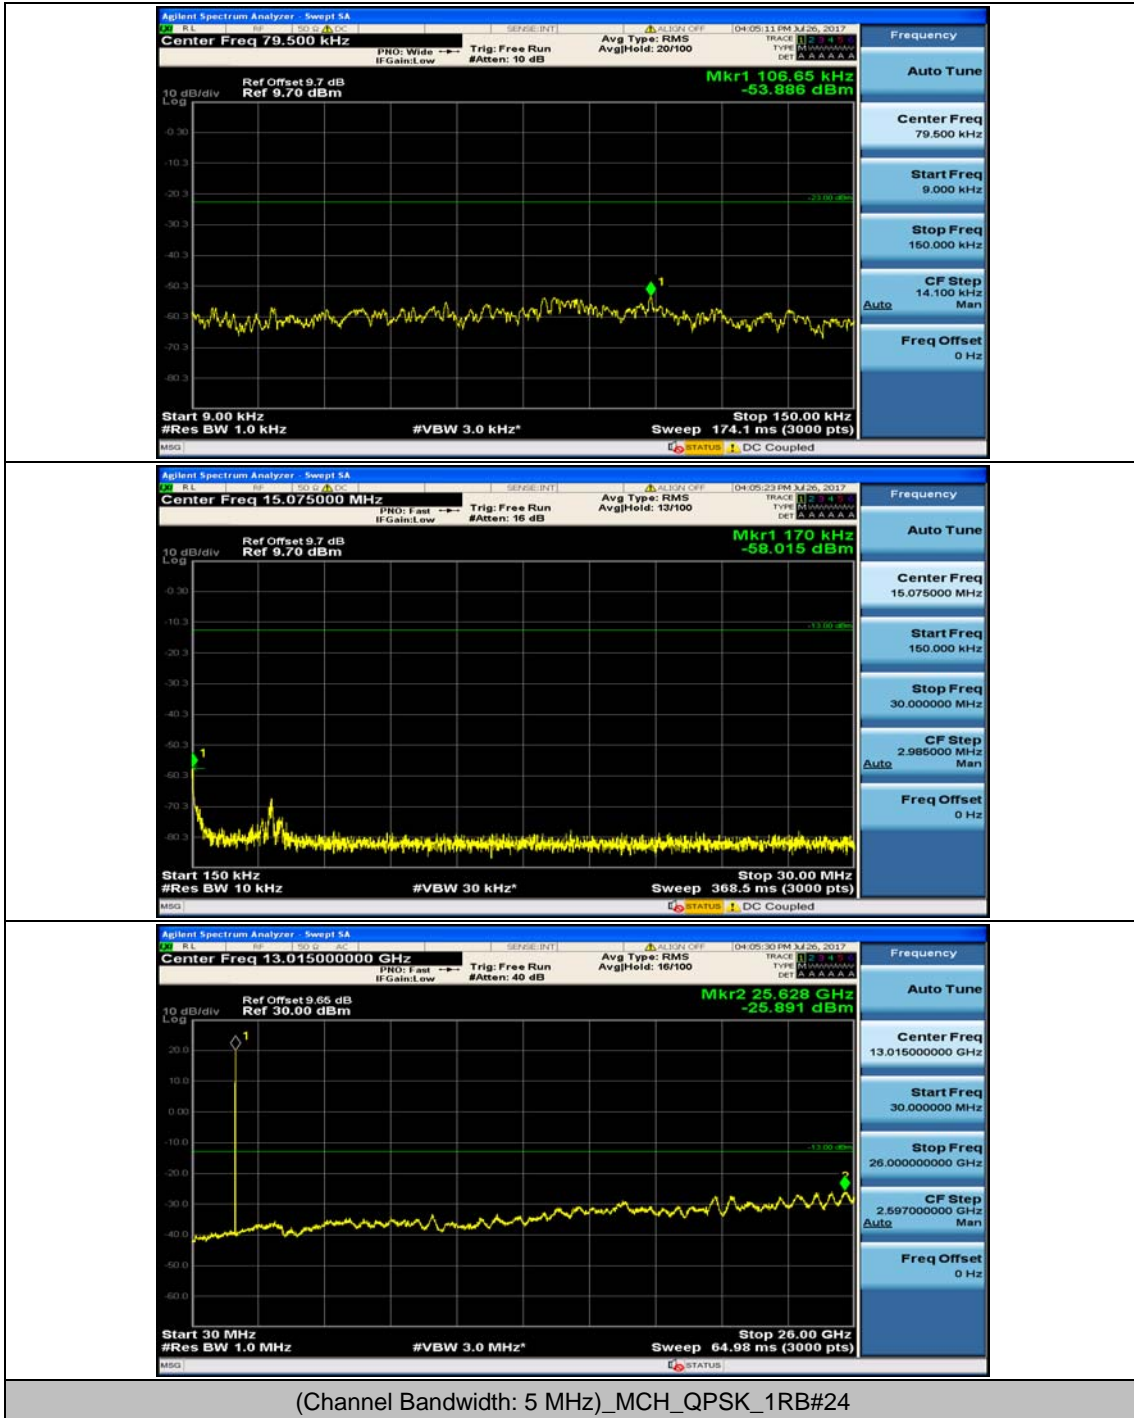

Channel Bandwidth: 5 MHz

(Channel Bandwidth: 5 MHz)_MCH_QPSK_1RB#0

(Channel Bandwidth: 5 MHz)_MCH_QPSK_1RB#12

(Channel Bandwidth: 5 MHz)_HCH_QPSK_1RB#0

(Channel Bandwidth: 5 MHz)_HCH_QPSK_1RB#12

(Channel Bandwidth: 5 MHz)_LCH_16QAM_1RB#0

(Channel Bandwidth: 5 MHz)_LCH_16QAM_1RB#12