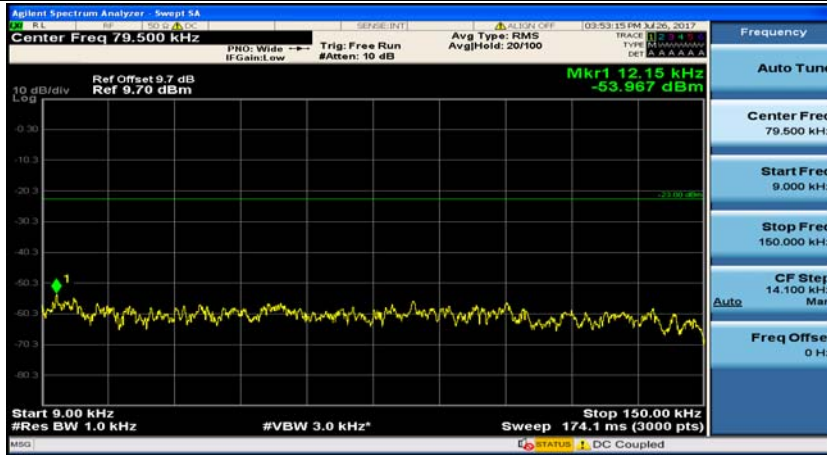

(Channel Bandwidth: 1.4 MHz)_LCH_16QAM_1RB#3

(Channel Bandwidth: 1.4 MHz)_MCH_16QAM_1RB#0

(Channel Bandwidth: 1.4 MHz)_MCH_16QAM_1RB#3

(Channel Bandwidth: 1.4 MHz)_HCH_16QAM_1RB#0

(Channel Bandwidth: 1.4 MHz)_HCH_16QAM_1RB#3

Channel Bandwidth: 3 MHz

(Channel Bandwidth: 3 MHz)_MCH_QPSK_1RB#0

(Channel Bandwidth: 3 MHz)_MCH_QPSK_1RB#7

(Channel Bandwidth: 3 MHz)_HCH_QPSK_1RB#0

(Channel Bandwidth: 3 MHz)_HCH_QPSK_1RB#7

(Channel Bandwidth: 3 MHz)_LCH_16QAM_1RB#0