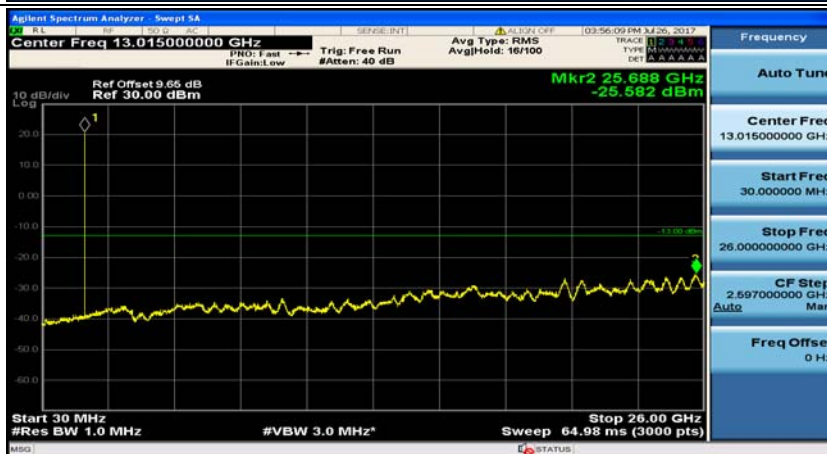

Channel Bandwidth: 3 MHz

(Channel Bandwidth: 3 MHz)_MCH_QPSK_1RB#0

(Channel Bandwidth: 3 MHz)_MCH_QPSK_1RB#7

(Channel Bandwidth: 3 MHz)_HCH_QPSK_1RB#0

(Channel Bandwidth: 3 MHz)_HCH_QPSK_1RB#7

(Channel Bandwidth: 3 MHz)_LCH_16QAM_1RB#0