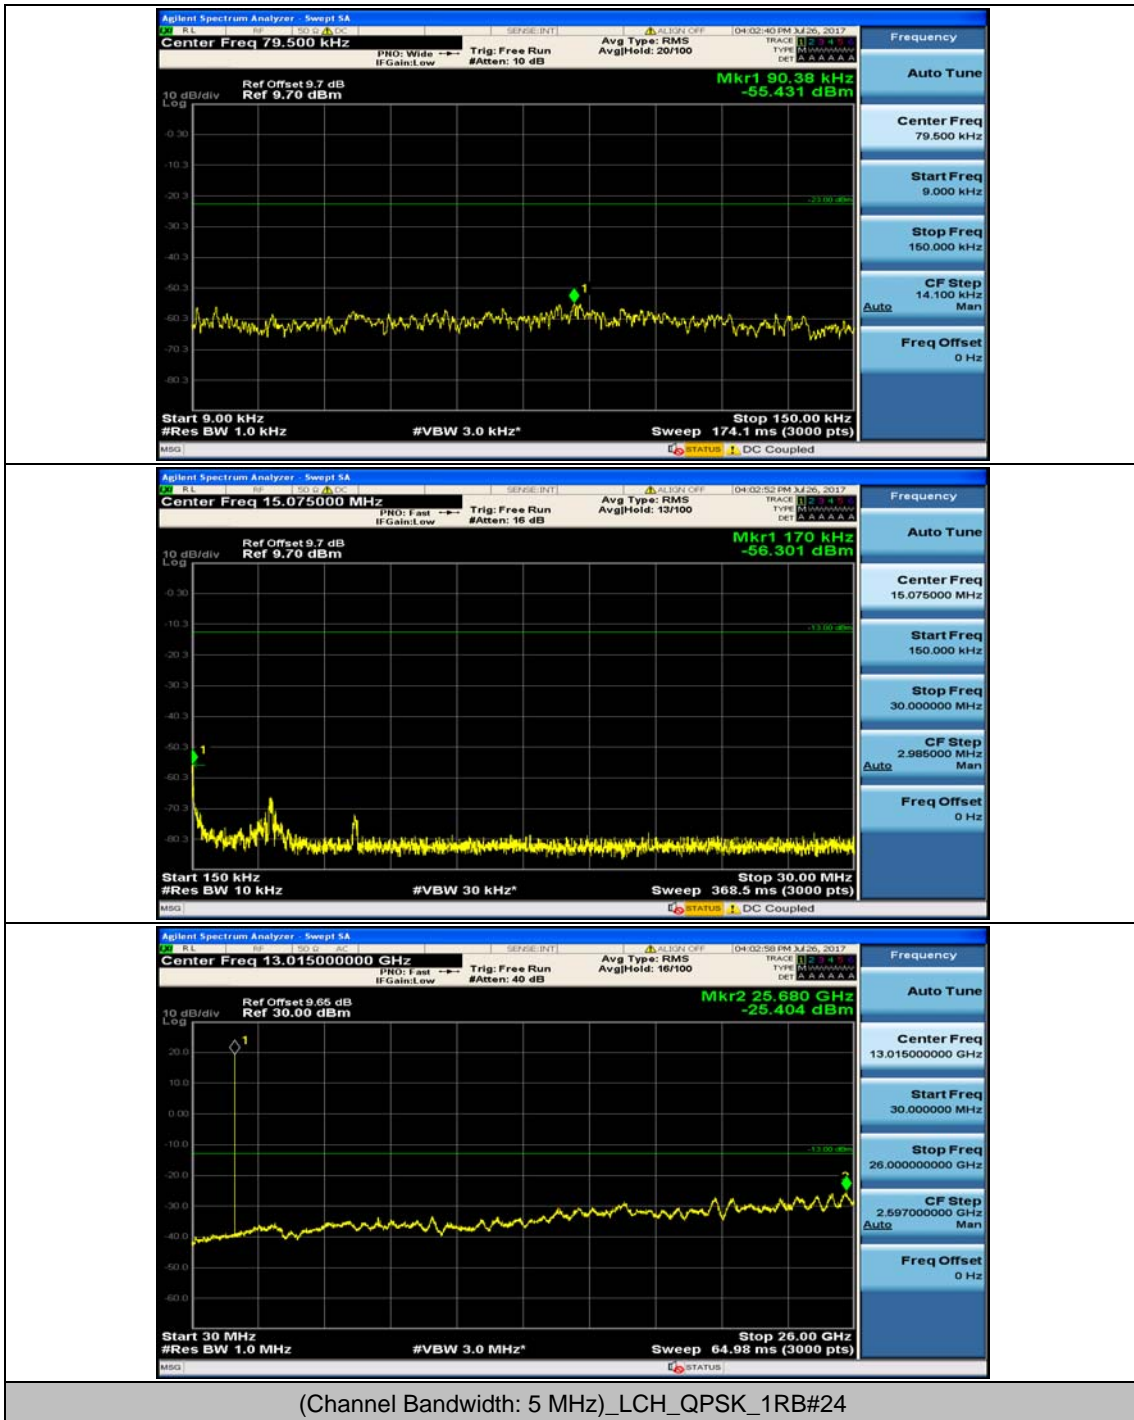

(Channel Bandwidth: 3 MHz)_LCH_16QAM_1RB#7

(Channel Bandwidth: 3 MHz)_MCH_16QAM_1RB#0

(Channel Bandwidth: 3 MHz)_MCH_16QAM_1RB#7

(Channel Bandwidth: 3 MHz)_HCH_16QAM_1RB#0

(Channel Bandwidth: 3 MHz)_HCH_16QAM_1RB#7

Channel Bandwidth: 5 MHz

(Channel Bandwidth: 5 MHz)_MCH_QPSK_1RB#0

(Channel Bandwidth: 5 MHz)_MCH_QPSK_1RB#12

(Channel Bandwidth: 5 MHz)_HCH_QPSK_1RB#0

(Channel Bandwidth: 5 MHz)_HCH_QPSK_1RB#12

(Channel Bandwidth: 5 MHz)_LCH_16QAM_1RB#0