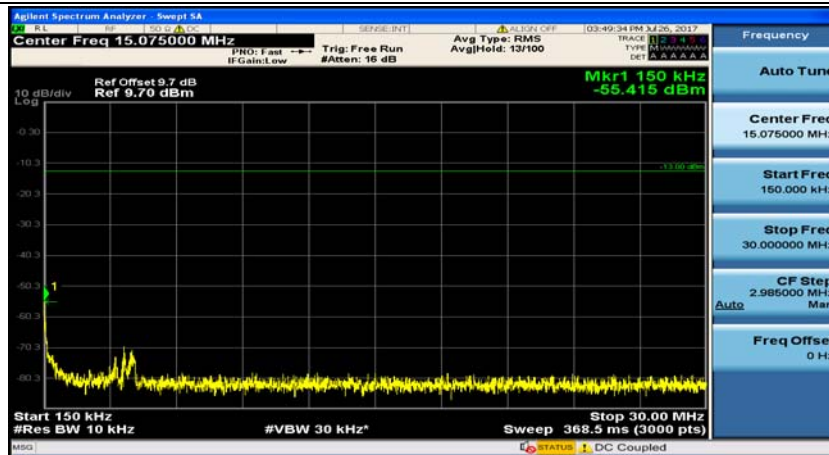

(Channel Bandwidth: 1.4 MHz)_MCH_QPSK_1RB#0

(Channel Bandwidth: 1.4 MHz)_MCH_QPSK_1RB#3

(Channel Bandwidth: 1.4 MHz)_HCH_QPSK_1RB#0

(Channel Bandwidth: 1.4 MHz)_HCH_QPSK_1RB#3

(Channel Bandwidth: 1.4 MHz)_LCH_16QAM_1RB#0

(Channel Bandwidth: 1.4 MHz)_LCH_16QAM_1RB#3

(Channel Bandwidth: 1.4 MHz)_MCH_16QAM_1RB#0

(Channel Bandwidth: 1.4 MHz)_MCH_16QAM_1RB#3

(Channel Bandwidth: 1.4 MHz)_HCH_16QAM_1RB#0

(Channel Bandwidth: 1.4 MHz)_HCH_16QAM_1RB#3