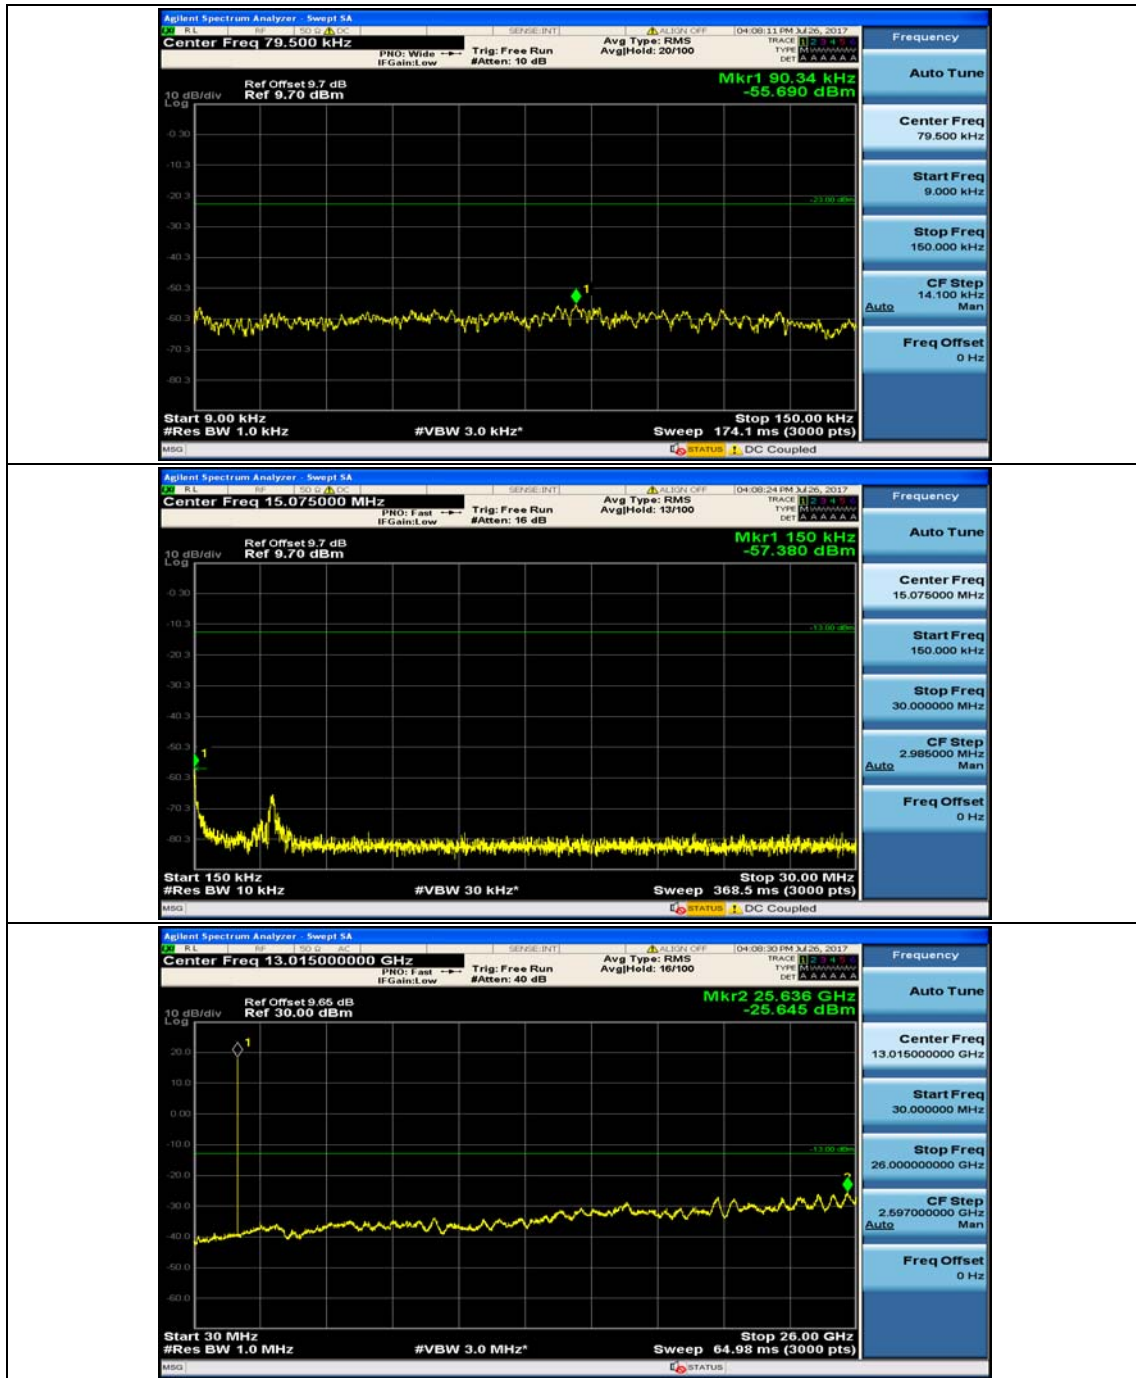

Channel Bandwidth: 5 MHz

(Channel Bandwidth: 5 MHz)_MCH_QPSK_1RB#0

(Channel Bandwidth: 5 MHz)_MCH_QPSK_1RB#12

(Channel Bandwidth: 5 MHz)_HCH_QPSK_1RB#0

(Channel Bandwidth: 5 MHz)_HCH_QPSK_1RB#12

(Channel Bandwidth: 5 MHz)_LCH_16QAM_1RB#0

(Channel Bandwidth: 5 MHz)_LCH_16QAM_1RB#12