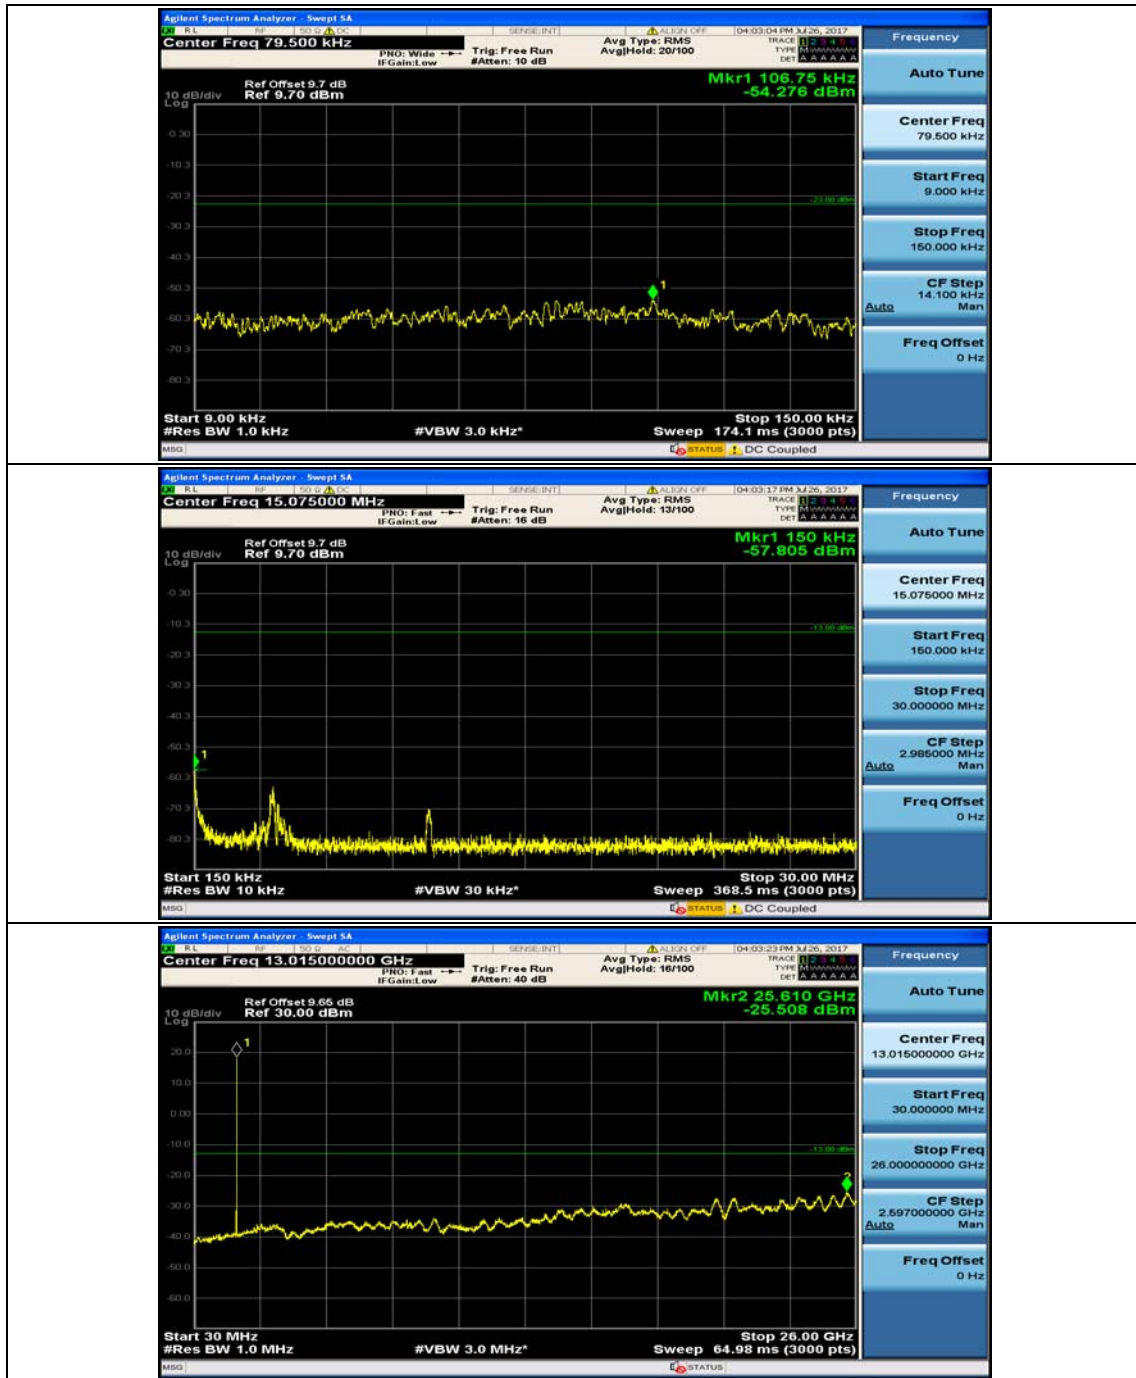

(Channel Bandwidth: 3 MHz)_LCH_16QAM_1RB#7

(Channel Bandwidth: 3 MHz)_MCH_16QAM_1RB#0

(Channel Bandwidth: 3 MHz)_MCH_16QAM_1RB#7

(Channel Bandwidth: 3 MHz)_HCH_16QAM_1RB#0

(Channel Bandwidth: 3 MHz)_HCH_16QAM_1RB#7

Channel Bandwidth: 5 MHz

(Channel Bandwidth: 5 MHz)_MCH_QPSK_1RB#0

(Channel Bandwidth: 5 MHz)_MCH_QPSK_1RB#12

(Channel Bandwidth: 5 MHz)_HCH_QPSK_1RB#0

(Channel Bandwidth: 5 MHz)_HCH_QPSK_1RB#12

(Channel Bandwidth: 5 MHz)_LCH_16QAM_1RB#0