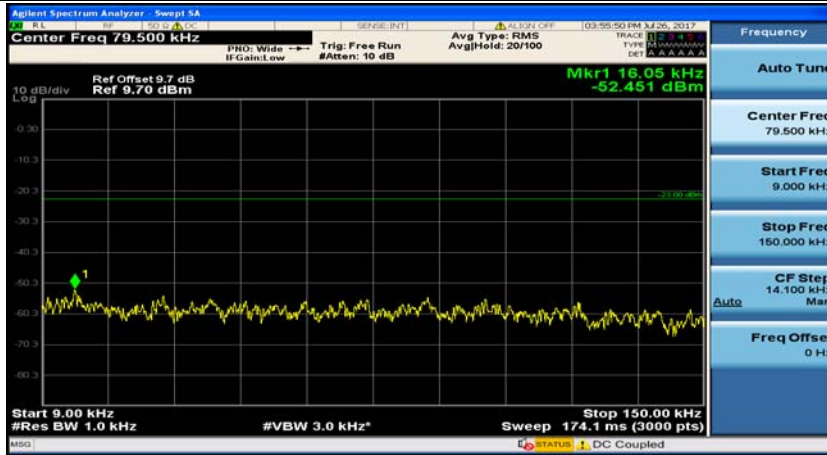

Channel Bandwidth: 3 MHz

(Channel Bandwidth: 3 MHz)_MCH_QPSK_1RB#0

(Channel Bandwidth: 3 MHz)_MCH_QPSK_1RB#7

(Channel Bandwidth: 3 MHz)_HCH_QPSK_1RB#0

(Channel Bandwidth: 3 MHz)_HCH_QPSK_1RB#7

(Channel Bandwidth: 3 MHz)_LCH_16QAM_1RB#0