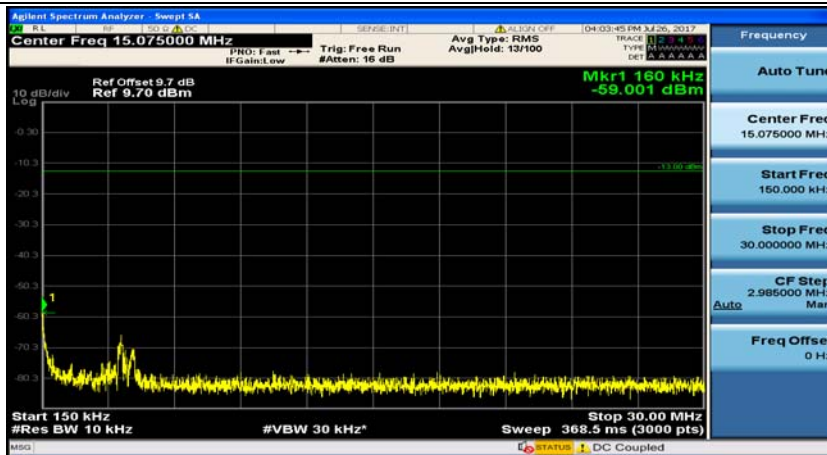

(Channel Bandwidth: 5 MHz)_LCH_16QAM_1RB#12