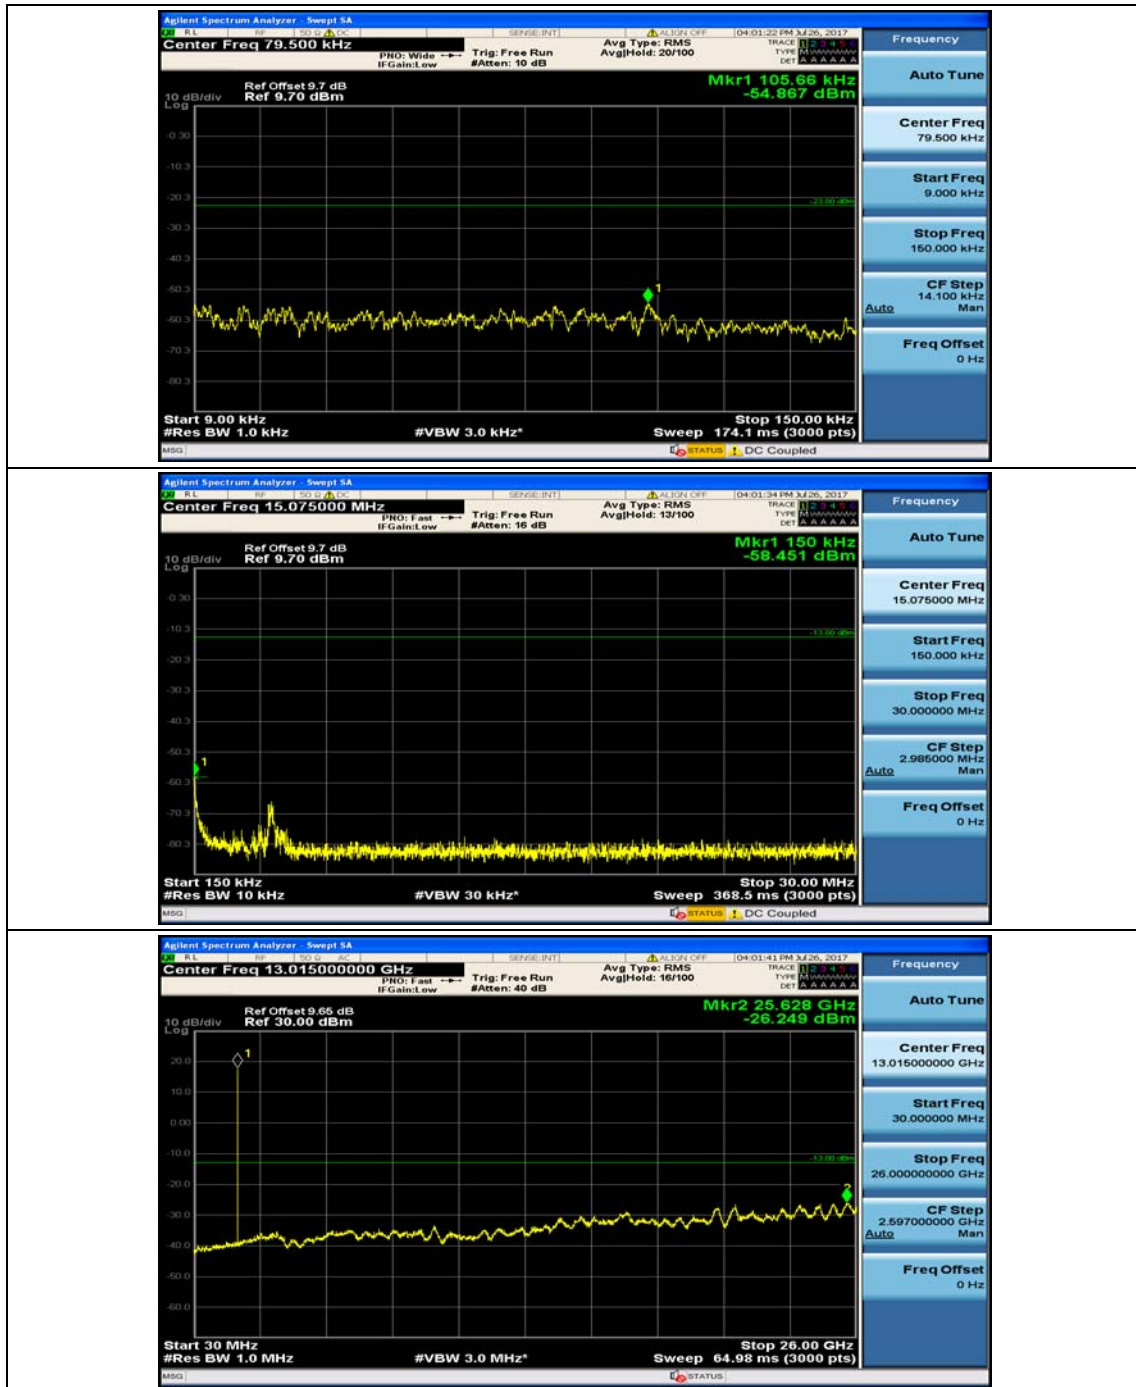

(Channel Bandwidth: 3 MHz)_LCH_16QAM_1RB#7

(Channel Bandwidth: 3 MHz)_MCH_16QAM_1RB#0

(Channel Bandwidth: 3 MHz)_MCH_16QAM_1RB#7

(Channel Bandwidth: 3 MHz)_HCH_16QAM_1RB#0

(Channel Bandwidth: 3 MHz)_HCH_16QAM_1RB#7

Channel Bandwidth: 5 MHz

(Channel Bandwidth: 5 MHz)_MCH_QPSK_1RB#0

(Channel Bandwidth: 5 MHz)_MCH_QPSK_1RB#12

(Channel Bandwidth: 5 MHz)_HCH_QPSK_1RB#0

(Channel Bandwidth: 5 MHz)_HCH_QPSK_1RB#12

(Channel Bandwidth: 5 MHz)_LCH_16QAM_1RB#0