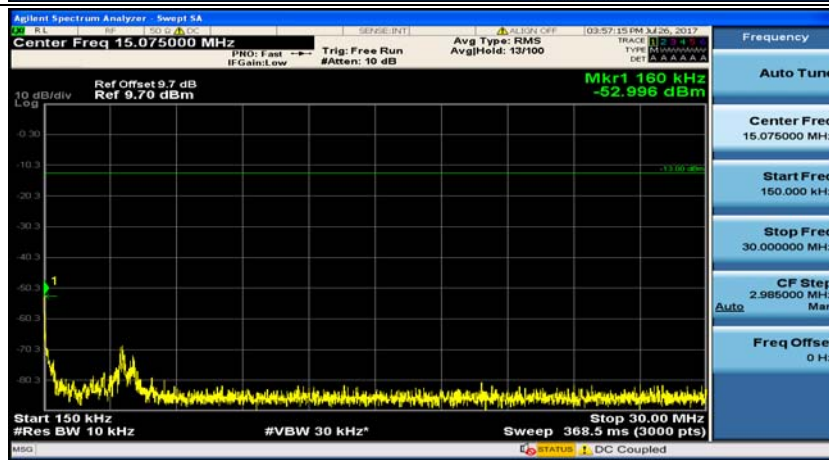

(Channel Bandwidth: 3 MHz)_MCH_QPSK_1RB#0