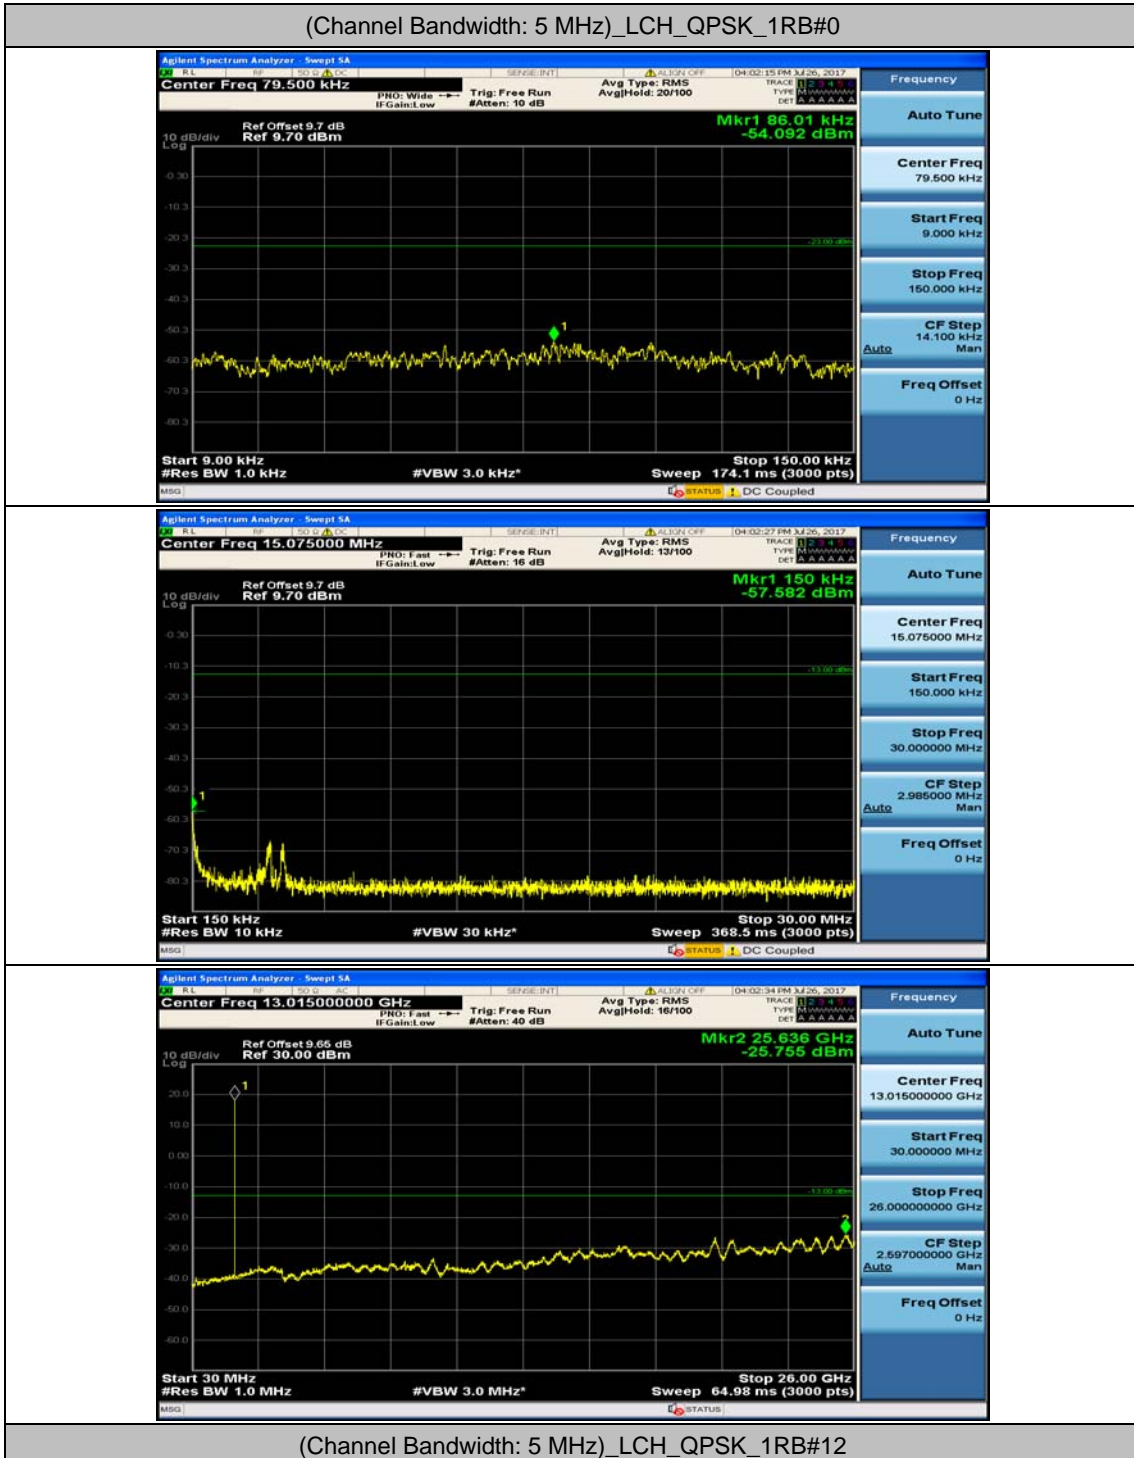

Channel Bandwidth: 3 MHz

(Channel Bandwidth: 3 MHz)_MCH_QPSK_1RB#0

(Channel Bandwidth: 3 MHz)_MCH_QPSK_1RB#7

(Channel Bandwidth: 3 MHz)_HCH_QPSK_1RB#0

(Channel Bandwidth: 3 MHz)_HCH_QPSK_1RB#7

(Channel Bandwidth: 3 MHz)_LCH_16QAM_1RB#0

(Channel Bandwidth: 3 MHz)_LCH_16QAM_1RB#7

(Channel Bandwidth: 3 MHz)_MCH_16QAM_1RB#0

(Channel Bandwidth: 3 MHz)_MCH_16QAM_1RB#7

(Channel Bandwidth: 3 MHz)_HCH_16QAM_1RB#0

(Channel Bandwidth: 3 MHz)_HCH_16QAM_1RB#7

Channel Bandwidth: 5 MHz

(Channel Bandwidth: 5 MHz)_MCH_QPSK_1RB#0

(Channel Bandwidth: 5 MHz)_MCH_QPSK_1RB#12

(Channel Bandwidth: 5 MHz)_HCH_QPSK_1RB#0

(Channel Bandwidth: 5 MHz)_HCH_QPSK_1RB#12

(Channel Bandwidth: 5 MHz)_LCH_16QAM_1RB#0