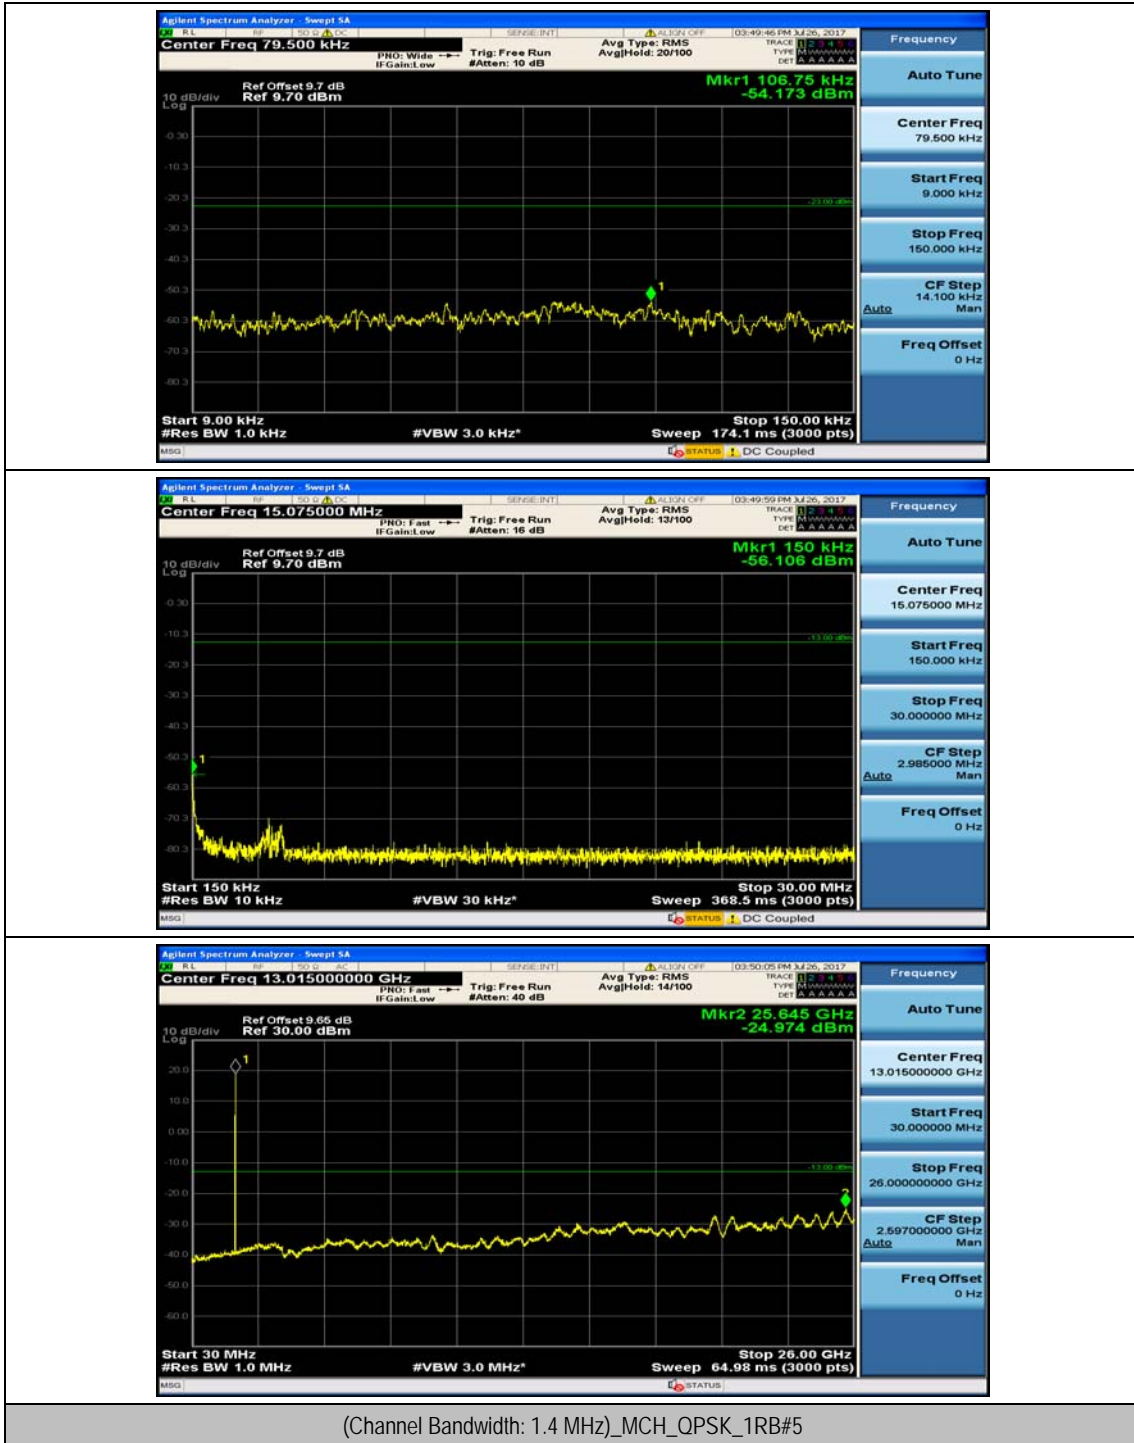

(Channel Bandwidth: 1.4 MHz)_MCH_QPSK_1RB#0

(Channel Bandwidth: 1.4 MHz)_MCH_QPSK_1RB#3

(Channel Bandwidth: 1.4 MHz)_HCH_QPSK_1RB#0

(Channel Bandwidth: 1.4 MHz)_HCH_QPSK_1RB#3

(Channel Bandwidth: 1.4 MHz)_LCH_16QAM_1RB#0

(Channel Bandwidth: 1.4 MHz)_LCH_16QAM_1RB#3

(Channel Bandwidth: 1.4 MHz)_MCH_16QAM_1RB#0

(Channel Bandwidth: 1.4 MHz)_MCH_16QAM_1RB#3

(Channel Bandwidth: 1.4 MHz)_HCH_16QAM_1RB#0

(Channel Bandwidth: 1.4 MHz)_HCH_16QAM_1RB#3

Channel Bandwidth: 3 MHz

(Channel Bandwidth: 3 MHz)_MCH_QPSK_1RB#0

(Channel Bandwidth: 3 MHz)_MCH_QPSK_1RB#7

(Channel Bandwidth: 3 MHz)_HCH_QPSK_1RB#0

(Channel Bandwidth: 3 MHz)_HCH_QPSK_1RB#7

(Channel Bandwidth: 3 MHz)_LCH_16QAM_1RB#0