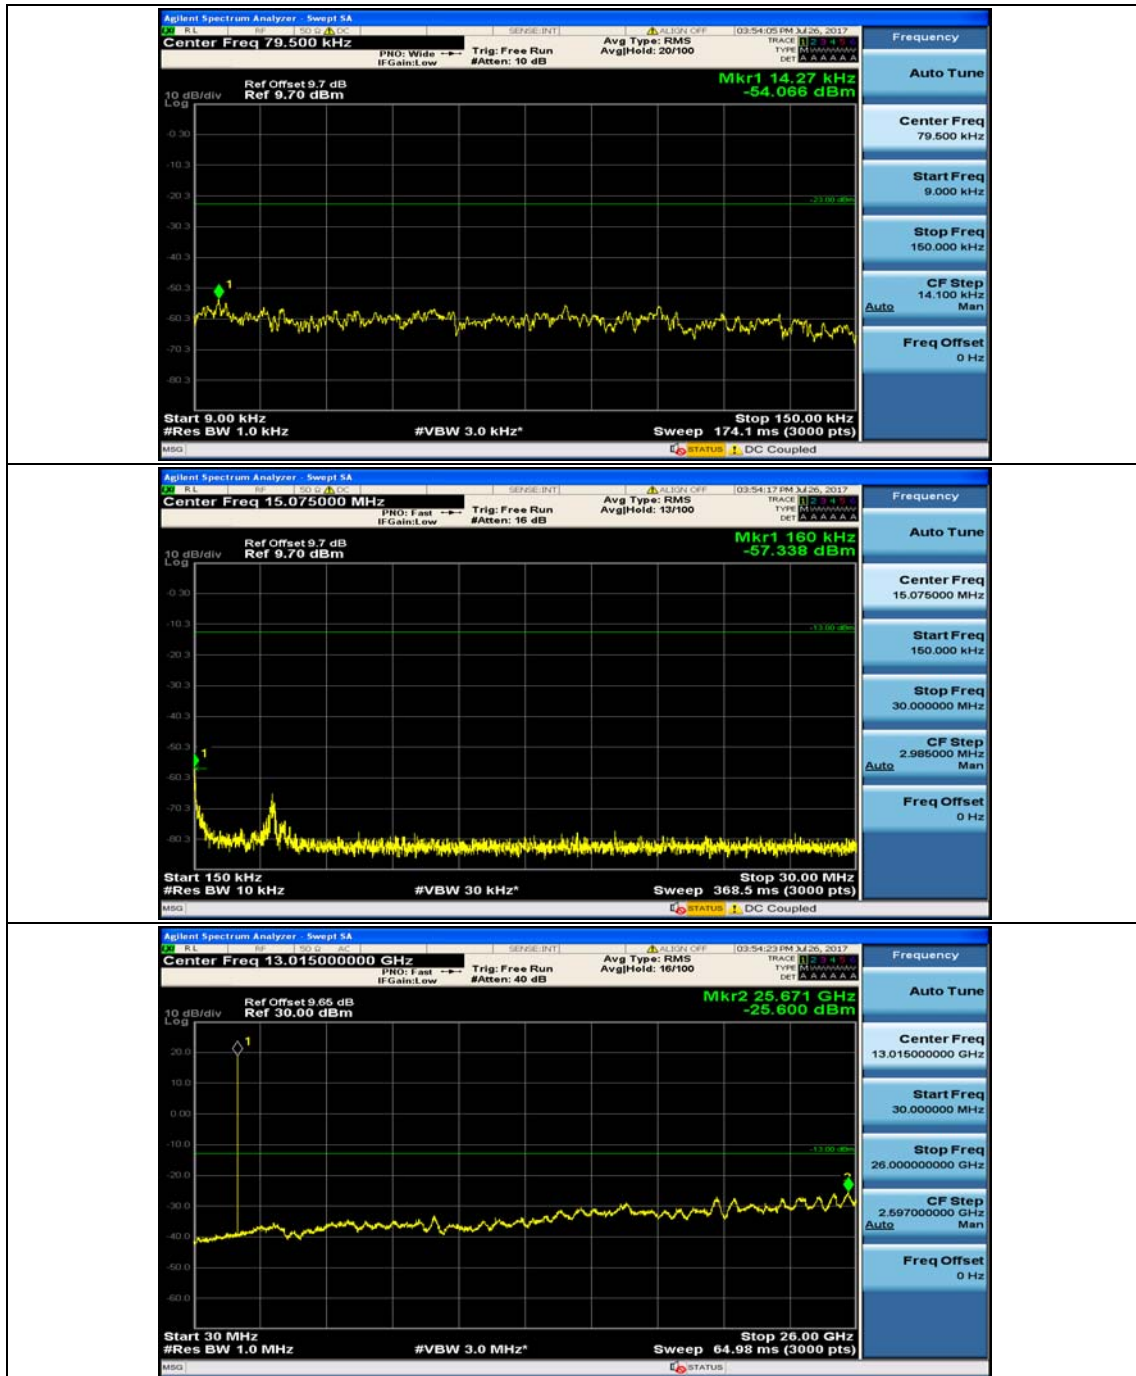

(Channel Bandwidth: 1.4 MHz)_MCH_QPSK_1RB#0

(Channel Bandwidth: 1.4 MHz)_MCH_QPSK_1RB#3

(Channel Bandwidth: 1.4 MHz)_HCH_QPSK_1RB#0

(Channel Bandwidth: 1.4 MHz)_HCH_QPSK_1RB#3

(Channel Bandwidth: 1.4 MHz)_LCH_16QAM_1RB#0

(Channel Bandwidth: 1.4 MHz)_LCH_16QAM_1RB#3

(Channel Bandwidth: 1.4 MHz)_MCH_16QAM_1RB#0

(Channel Bandwidth: 1.4 MHz)_MCH_16QAM_1RB#3

(Channel Bandwidth: 1.4 MHz)_HCH_16QAM_1RB#0

(Channel Bandwidth: 1.4 MHz)_HCH_16QAM_1RB#3

Channel Bandwidth: 3 MHz

(Channel Bandwidth: 3 MHz)_MCH_QPSK_1RB#0

(Channel Bandwidth: 3 MHz)_MCH_QPSK_1RB#7

(Channel Bandwidth: 3 MHz)_HCH_QPSK_1RB#0

(Channel Bandwidth: 3 MHz)_HCH_QPSK_1RB#7

(Channel Bandwidth: 3 MHz)_LCH_16QAM_1RB#0