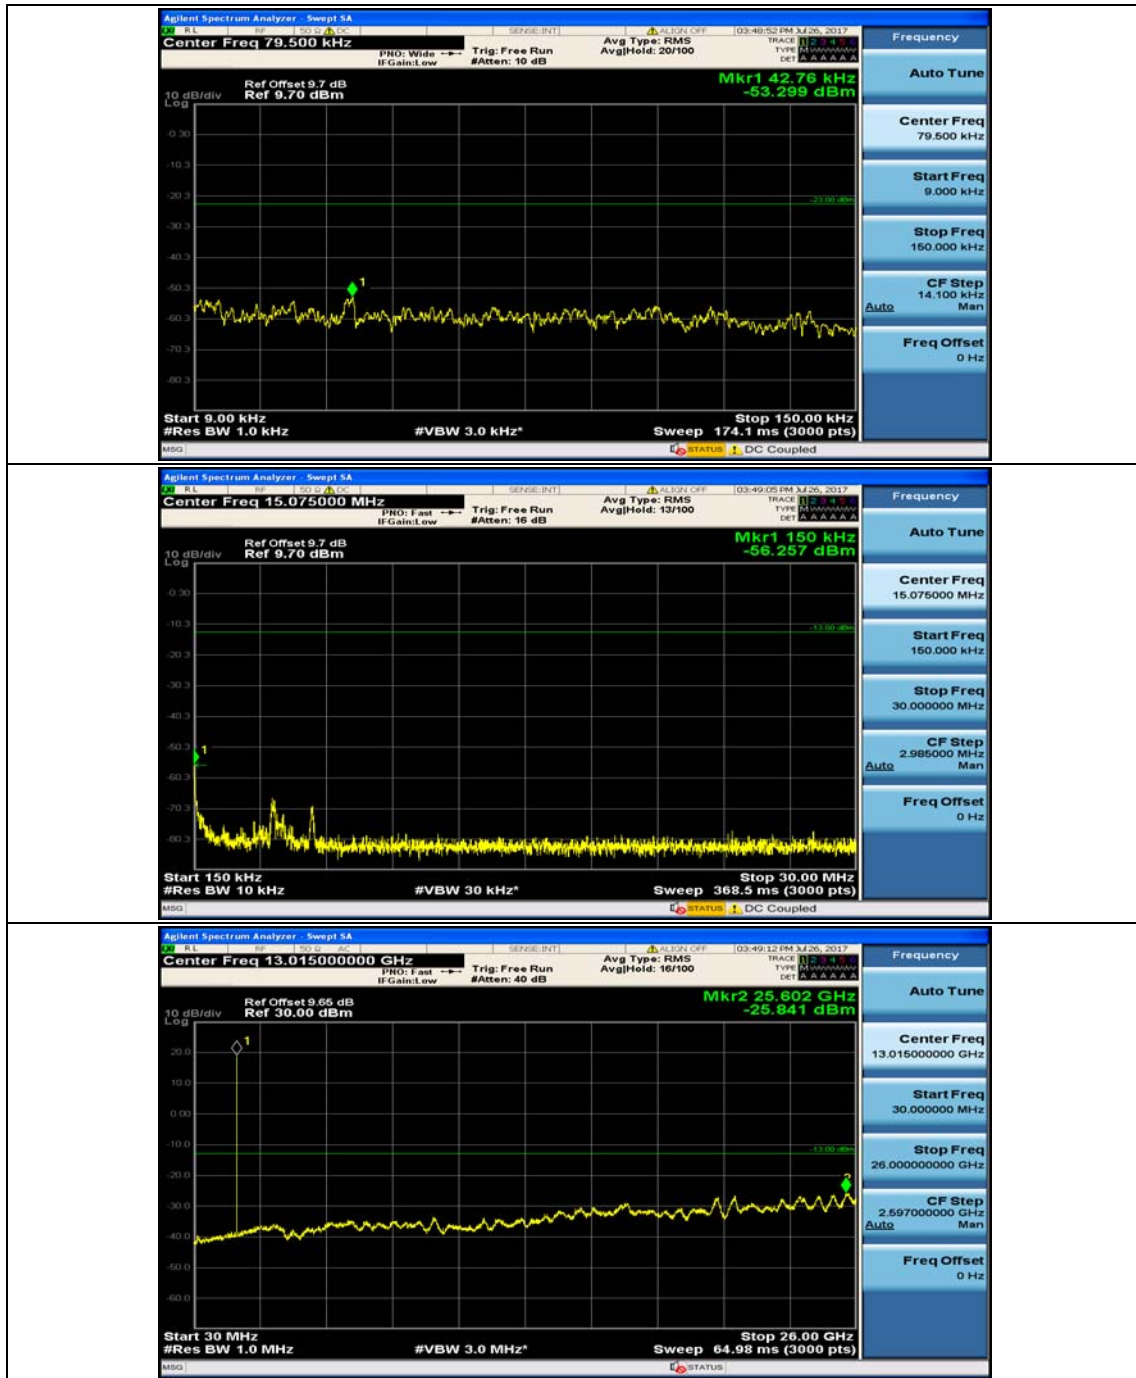

(Channel Bandwidth: 1.4 MHz)_MCH_QPSK_1RB#0

(Channel Bandwidth: 1.4 MHz)_MCH_QPSK_1RB#3

(Channel Bandwidth: 1.4 MHz)_HCH_QPSK_1RB#0

(Channel Bandwidth: 1.4 MHz)_HCH_QPSK_1RB#3

(Channel Bandwidth: 1.4 MHz)_LCH_16QAM_1RB#0

(Channel Bandwidth: 1.4 MHz)_LCH_16QAM_1RB#3

(Channel Bandwidth: 1.4 MHz)_MCH_16QAM_1RB#0

(Channel Bandwidth: 1.4 MHz)_MCH_16QAM_1RB#3

(Channel Bandwidth: 1.4 MHz)_HCH_16QAM_1RB#0

(Channel Bandwidth: 1.4 MHz)_HCH_16QAM_1RB#3

Channel Bandwidth: 3 MHz

(Channel Bandwidth: 3 MHz)_MCH_QPSK_1RB#0

(Channel Bandwidth: 3 MHz)_MCH_QPSK_1RB#7

(Channel Bandwidth: 3 MHz)_HCH_QPSK_1RB#0

(Channel Bandwidth: 3 MHz)_HCH_QPSK_1RB#7

(Channel Bandwidth: 3 MHz)_LCH_16QAM_1RB#0