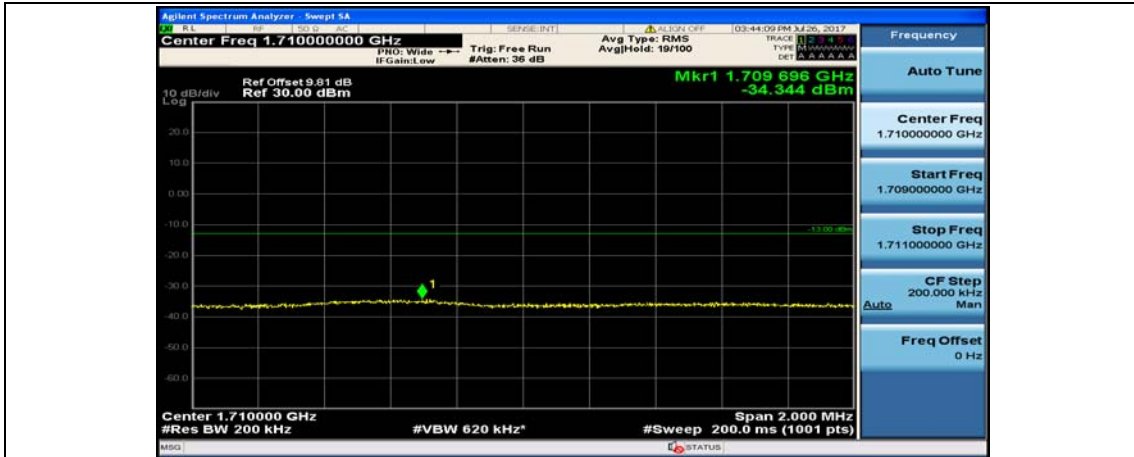

(Channel Bandwidth:20 MHz)_LCH_QPSK_50RB#25