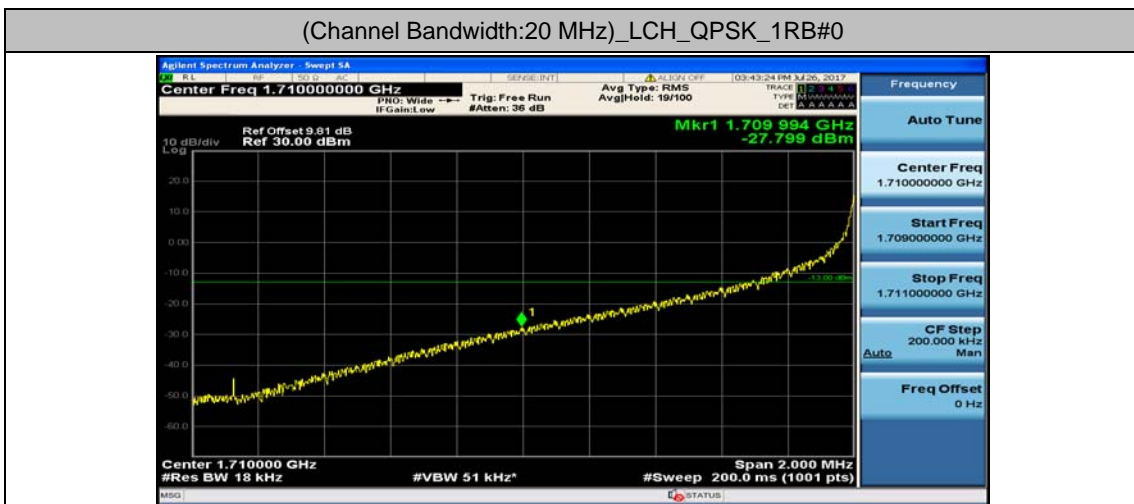

(Channel Bandwidth:15 MHz)_HCH_16QAM_37RB#0

(Channel Bandwidth:15 MHz)_HCH_16QAM_37RB#18

(Channel Bandwidth:15 MHz)_HCH_16QAM_37RB#38

(Channel Bandwidth:15 MHz)_HCH_16QAM_75RB#0

Channel Bandwidth: 20 MHz

(Channel Bandwidth:20 MHz)_LCH_QPSK_1RB#49