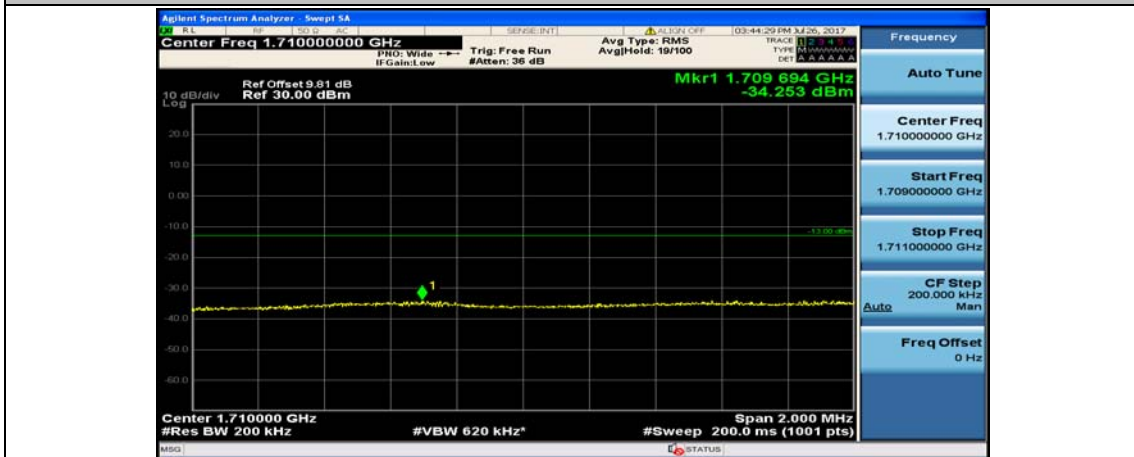

(Channel Bandwidth:20 MHz)_LCH_16QAM_50RB#25