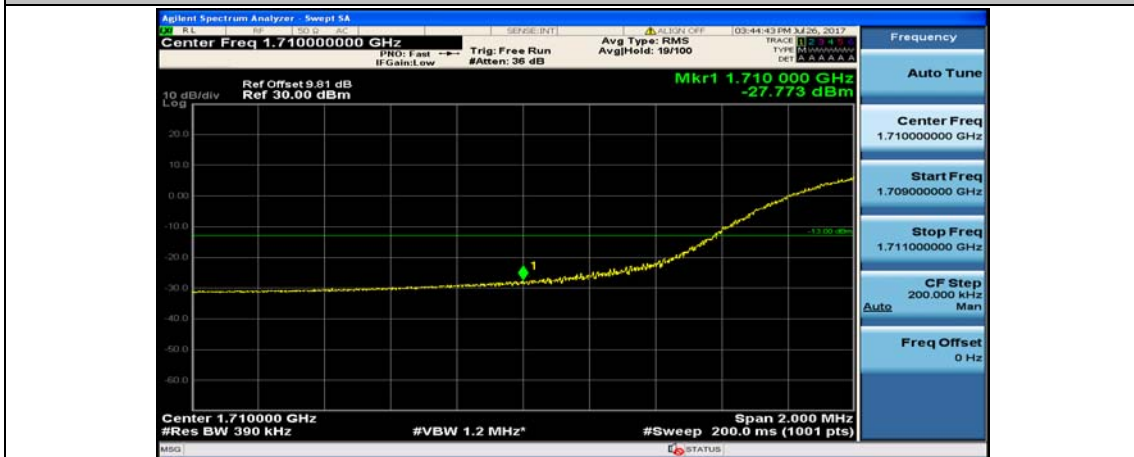

(Channel Bandwidth:20 MHz)_LCH_QPSK_1RB#99

(Channel Bandwidth:20 MHz)_LCH_QPSK_50RB#0

(Channel Bandwidth:20 MHz)_LCH_QPSK_50RB#25

(Channel Bandwidth:20 MHz)_LCH_QPSK_50RB#50

(Channel Bandwidth:20 MHz)_LCH_QPSK_100RB#0