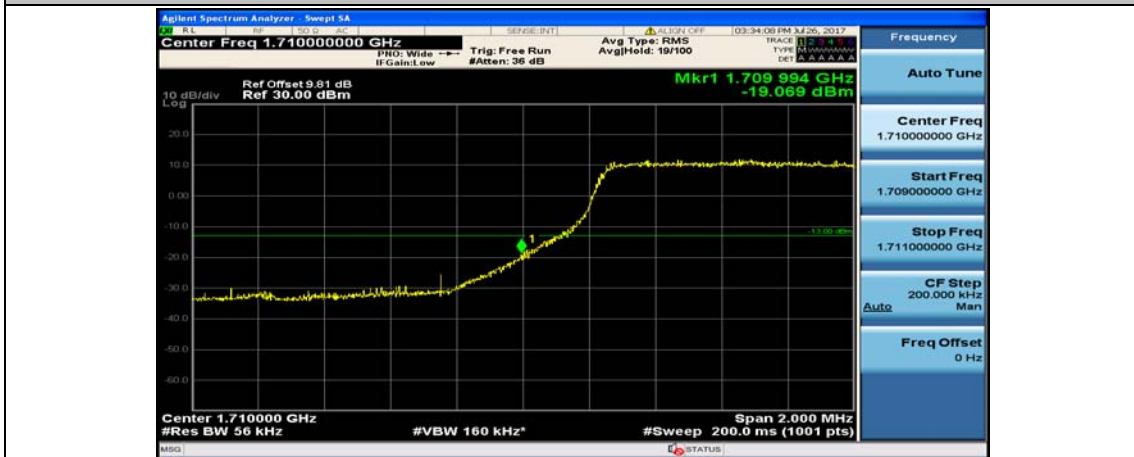

(Channel Bandwidth: 3 MHz)_HCH_16QAM_15RB#0

Channel Bandwidth: 5 MHz

(Channel Bandwidth: 5 MHz)_LCH_QPSK_1RB#12

(Channel Bandwidth: 5 MHz)_LCH_QPSK_1RB#24

(Channel Bandwidth: 5 MHz)_LCH_QPSK_12RB#0

(Channel Bandwidth: 5 MHz)_LCH_QPSK_12RB#6

(Channel Bandwidth: 5 MHz)_LCH_QPSK_12RB#13

(Channel Bandwidth: 5 MHz)_LCH_QPSK_25RB#0

(Channel Bandwidth: 5 MHz)_HCH_QPSK_1RB#0

(Channel Bandwidth: 5 MHz)_HCH_QPSK_1RB#12

(Channel Bandwidth: 5 MHz)_HCH_QPSK_1RB#24