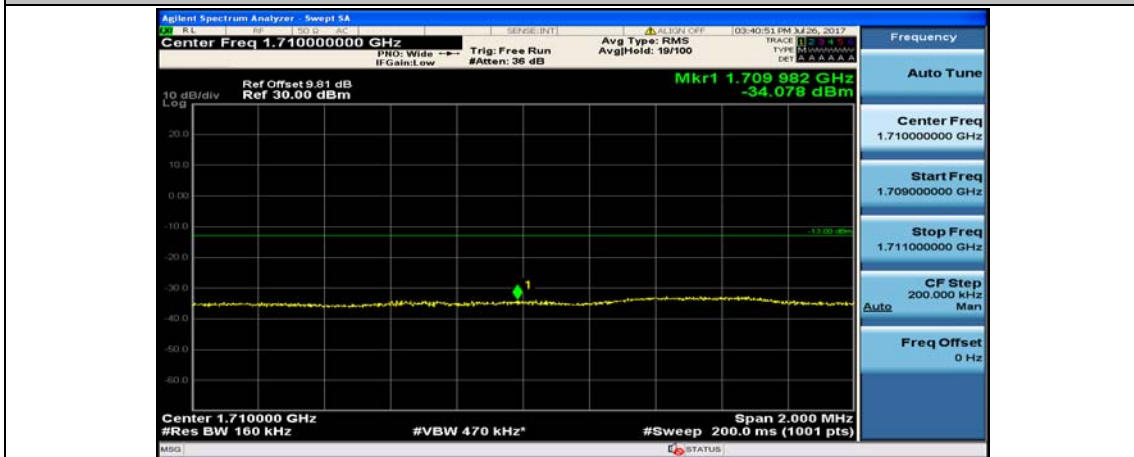

(Channel Bandwidth:15 MHz)_LCH_QPSK_37RB#18