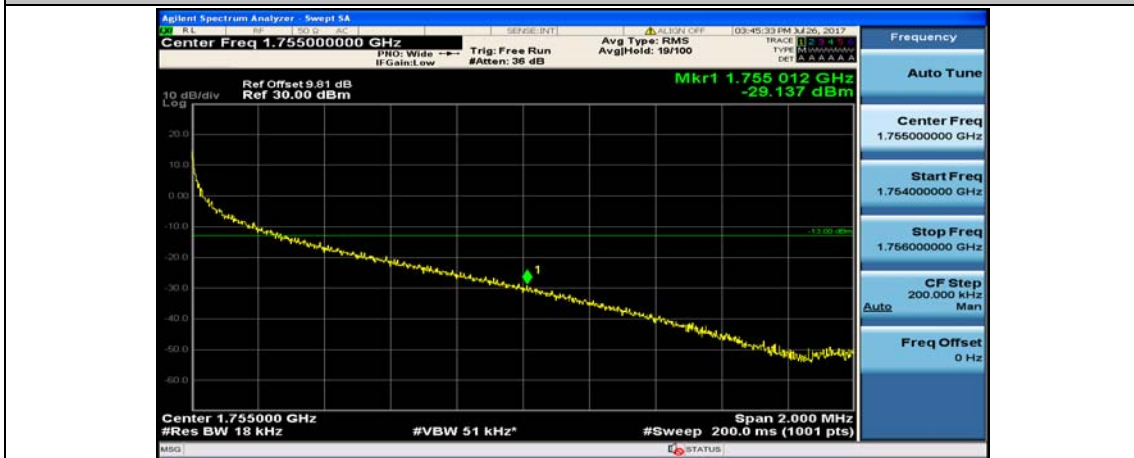

(Channel Bandwidth:20 MHz)_HCH_16QAM_1RB#99