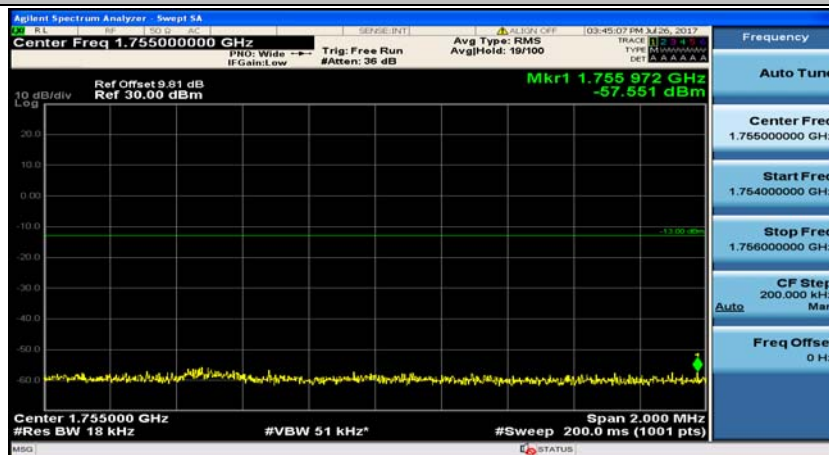

(Channel Bandwidth:20 MHz)_HCH_QPSK_1RB#49