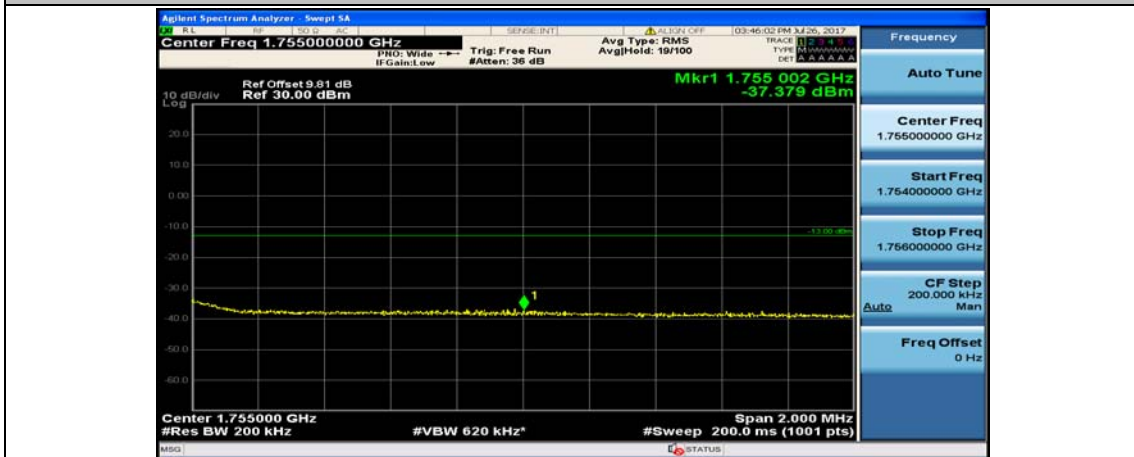

(Channel Bandwidth:20 MHz)_HCH_16QAM_50RB#0