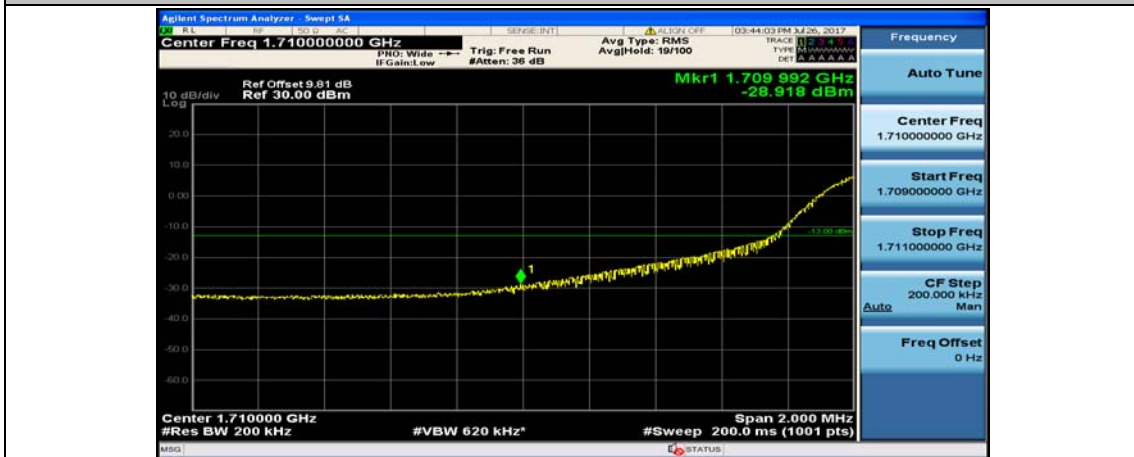

(Channel Bandwidth:20 MHz)_LCH_QPSK_50RB#0