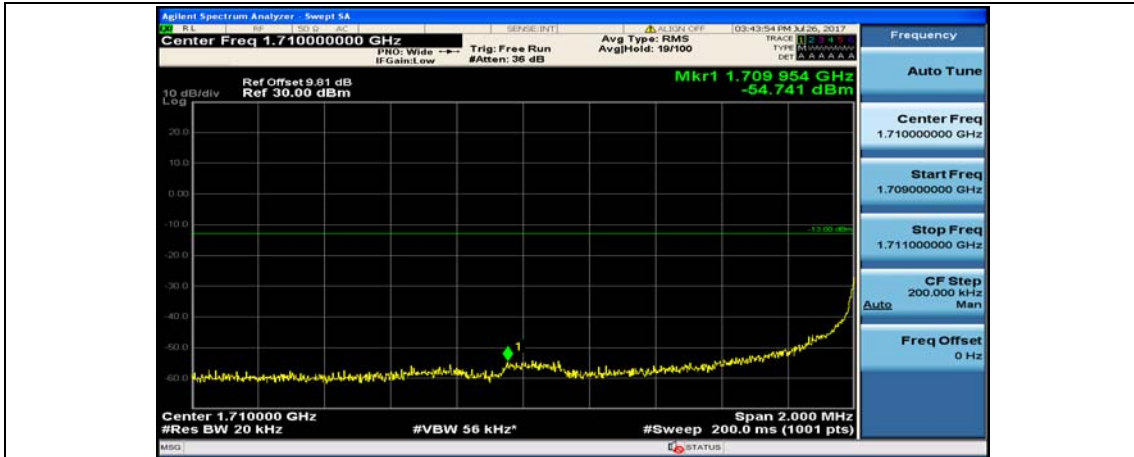

(Channel Bandwidth:20 MHz)_HCH_QPSK_50RB#50

(Channel Bandwidth:20 MHz)_HCH_QPSK_100RB#0

(Channel Bandwidth:20 MHz)_LCH_16QAM_1RB#0

(Channel Bandwidth:20 MHz)_LCH_16QAM_1RB#49

(Channel Bandwidth:20 MHz)_LCH_16QAM_1RB#99