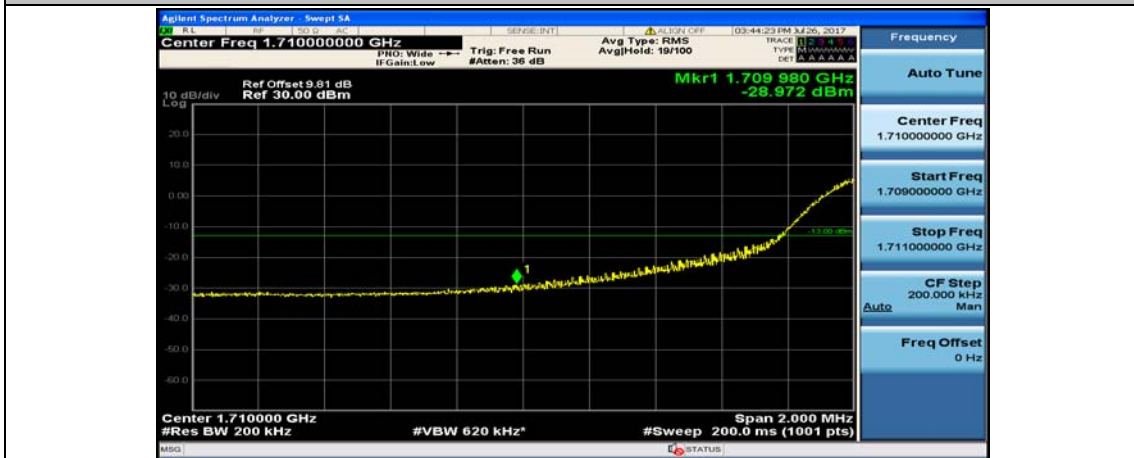

(Channel Bandwidth:20 MHz)_LCH_16QAM_50RB#0