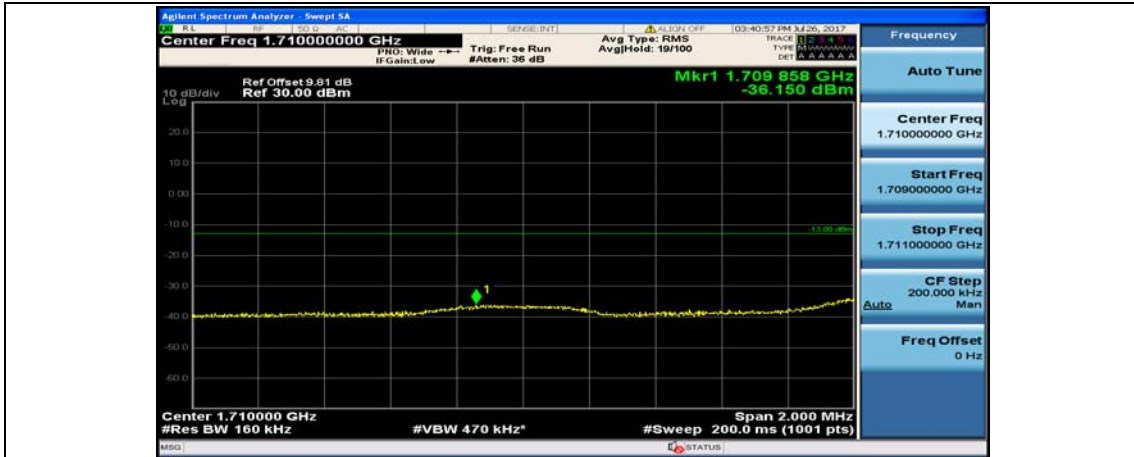

(Channel Bandwidth:15 MHz)_LCH_QPSK_37RB#38