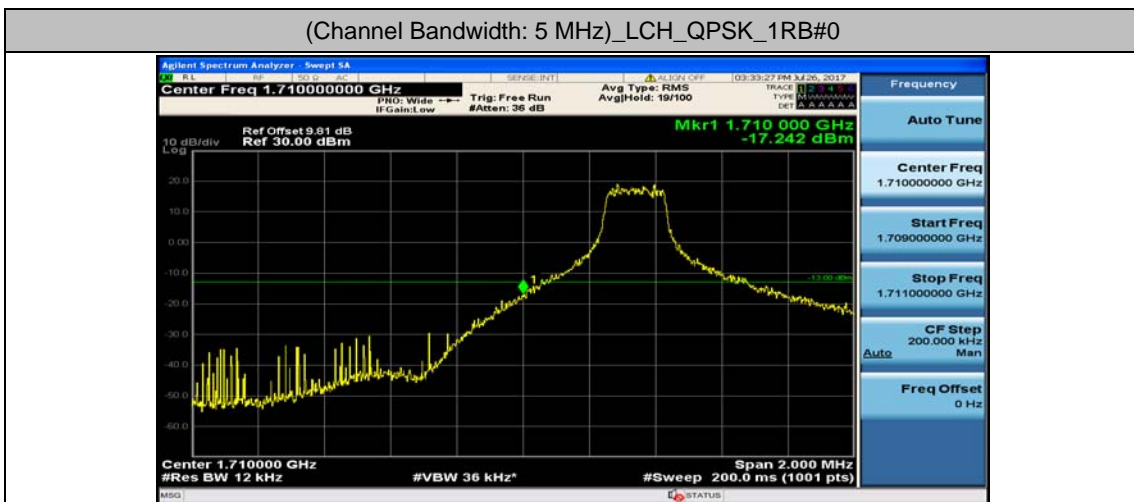

(Channel Bandwidth: 3 MHz)_HCH_16QAM_15RB#0

Channel Bandwidth: 5 MHz

(Channel Bandwidth: 5 MHz)_LCH_QPSK_1RB#12

(Channel Bandwidth: 5 MHz)_LCH_QPSK_1RB#24

(Channel Bandwidth: 5 MHz)_LCH_QPSK_12RB#0

(Channel Bandwidth: 5 MHz)_LCH_QPSK_12RB#6