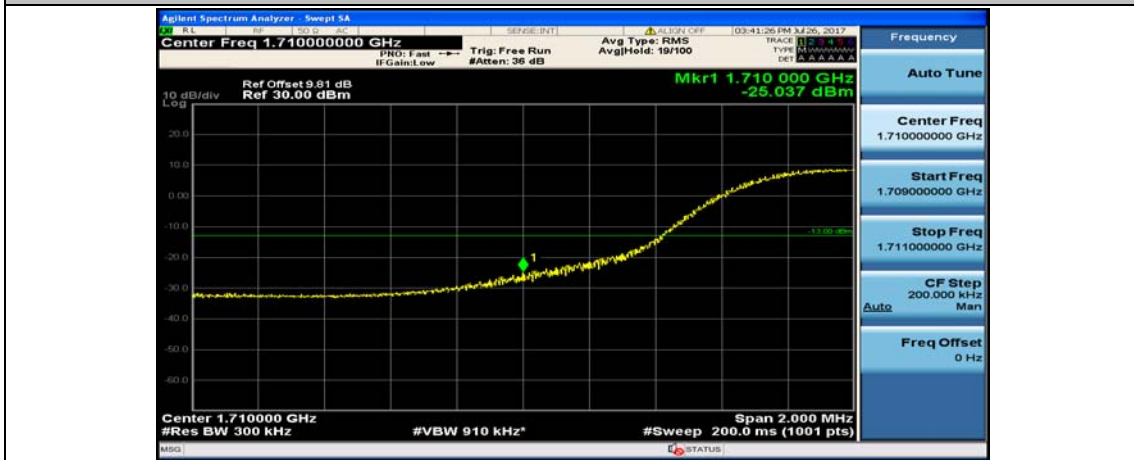

(Channel Bandwidth:15 MHz)_LCH_QPSK_75RB#0