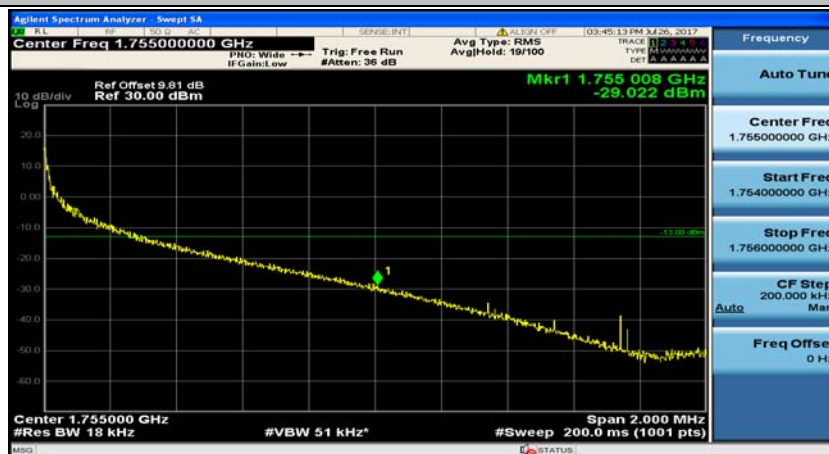

(Channel Bandwidth:20 MHz)_HCH_QPSK_1RB#99