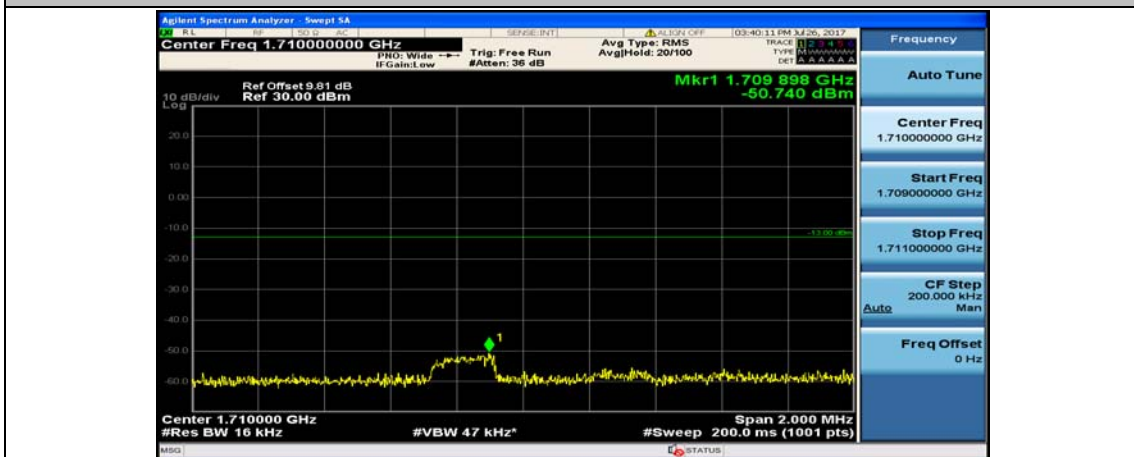

Channel Bandwidth: 10 MHz_HCH_16QAM_25RB#0

Channel Bandwidth: 15 MHz

(Channel Bandwidth:15 MHz)_LCH_QPSK_1RB#0

(Channel Bandwidth:15 MHz)_LCH_QPSK_1RB#37

(Channel Bandwidth:15 MHz)_LCH_QPSK_1RB#74

(Channel Bandwidth:15 MHz)_LCH_QPSK_37RB#0