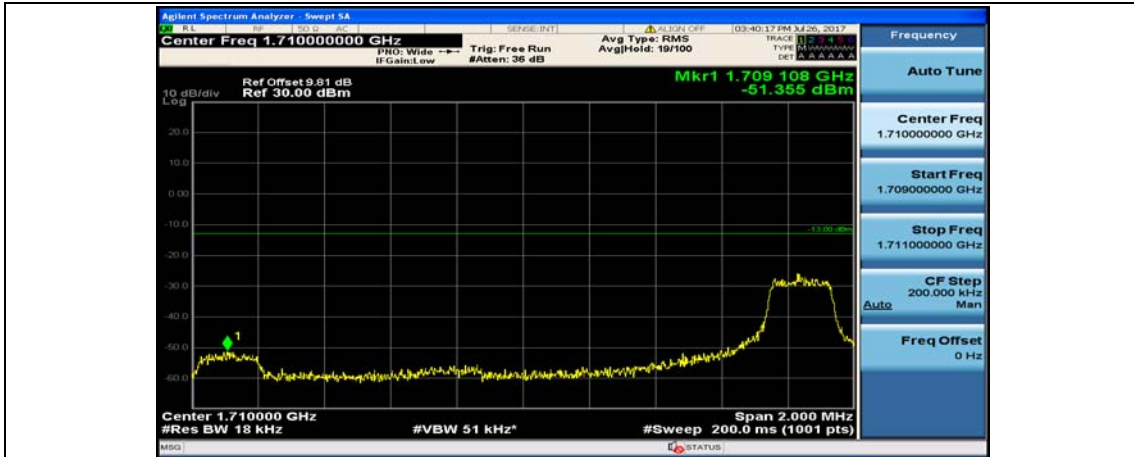

Channel Bandwidth: 10 MHz_HCH_16QAM_25RB#0

Channel Bandwidth: 15 MHz

(Channel Bandwidth:15 MHz)_LCH_QPSK_1RB#0

(Channel Bandwidth:15 MHz)_LCH_QPSK_1RB#37

(Channel Bandwidth:15 MHz)_LCH_QPSK_1RB#74

(Channel Bandwidth:15 MHz)_LCH_QPSK_37RB#0