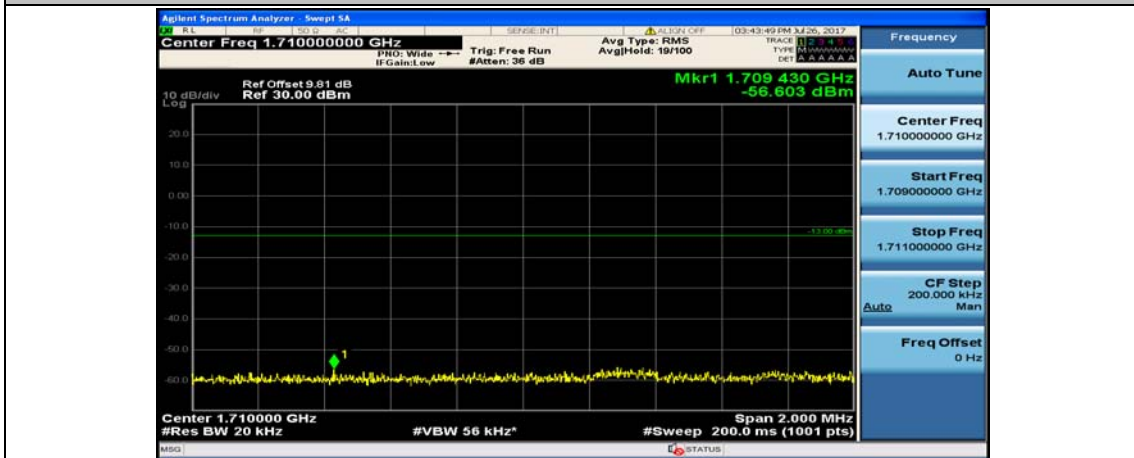

(Channel Bandwidth:20 MHz)_HCH_QPSK_50RB#50

(Channel Bandwidth:20 MHz)_HCH_QPSK_100RB#0

(Channel Bandwidth:20 MHz)_LCH_16QAM_1RB#0

(Channel Bandwidth:20 MHz)_LCH_16QAM_1RB#49

(Channel Bandwidth:20 MHz)_LCH_16QAM_1RB#99