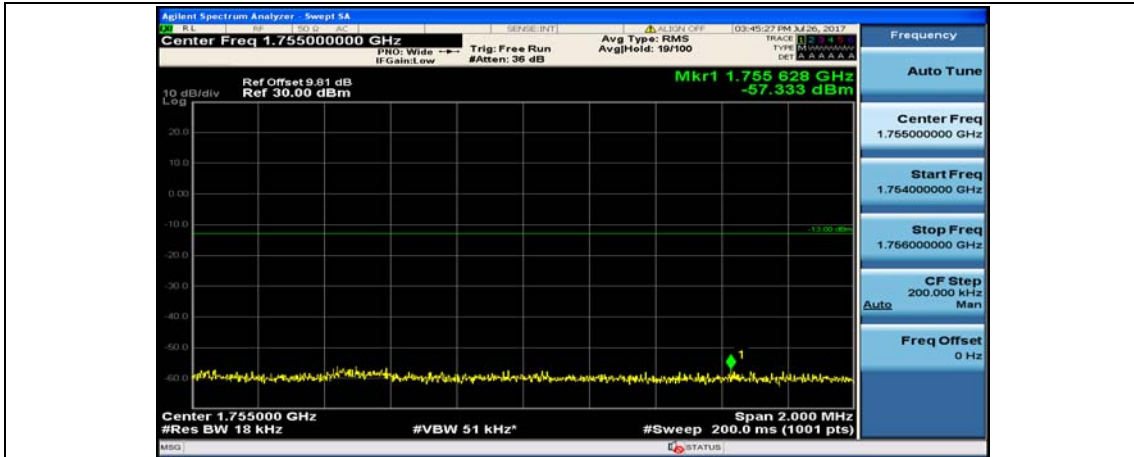

(Channel Bandwidth:20 MHz)_HCH_16QAM_1RB#49