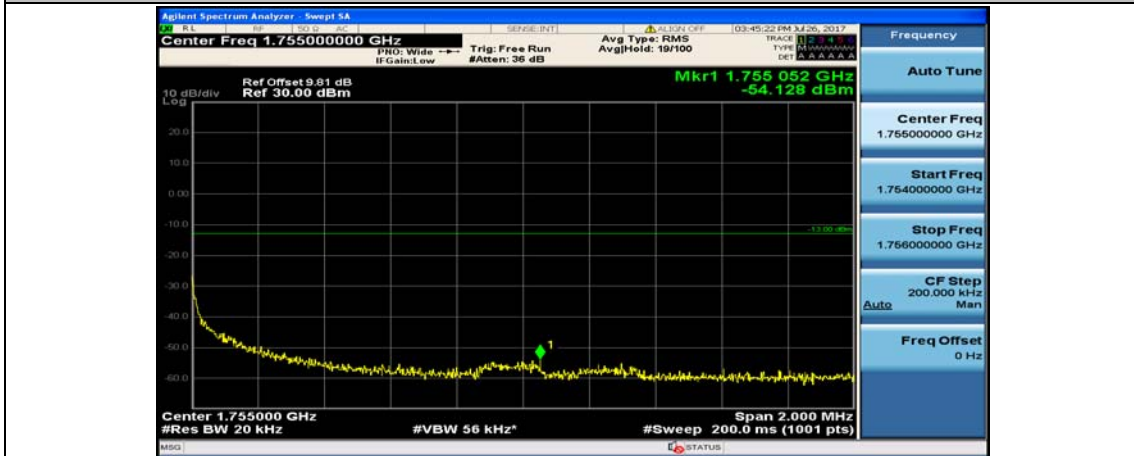

(Channel Bandwidth:20 MHz)_LCH_16QAM_50RB#0

(Channel Bandwidth:20 MHz)_LCH_16QAM_50RB#25

(Channel Bandwidth:20 MHz)_LCH_16QAM_50RB#50

(Channel Bandwidth:20 MHz)_LCH_16QAM_100RB#0

(Channel Bandwidth:20 MHz)_HCH_16QAM_1RB#0