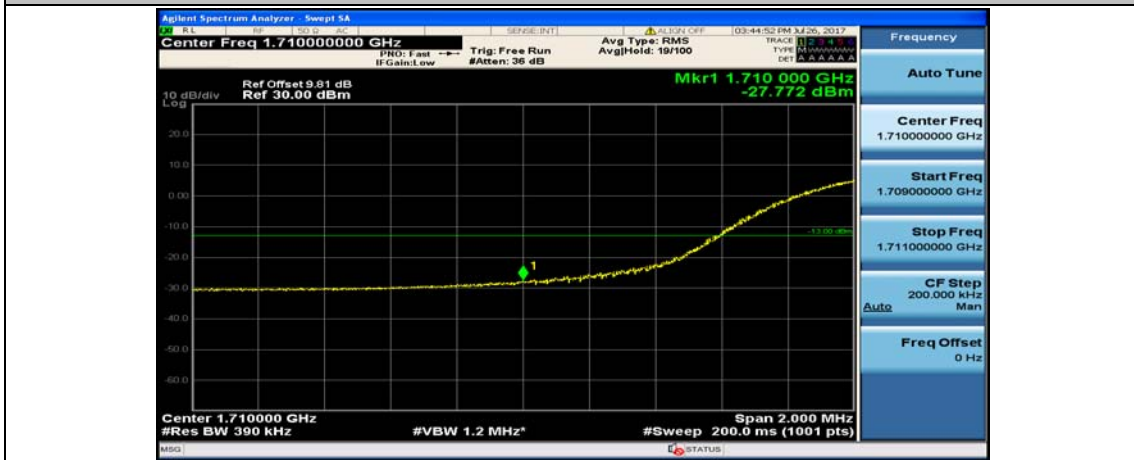

(Channel Bandwidth:20 MHz)_LCH_16QAM_50RB#0

(Channel Bandwidth:20 MHz)_LCH_16QAM_50RB#25

(Channel Bandwidth:20 MHz)_LCH_16QAM_50RB#50

(Channel Bandwidth:20 MHz)_LCH_16QAM_100RB#0

(Channel Bandwidth:20 MHz)_HCH_16QAM_1RB#0