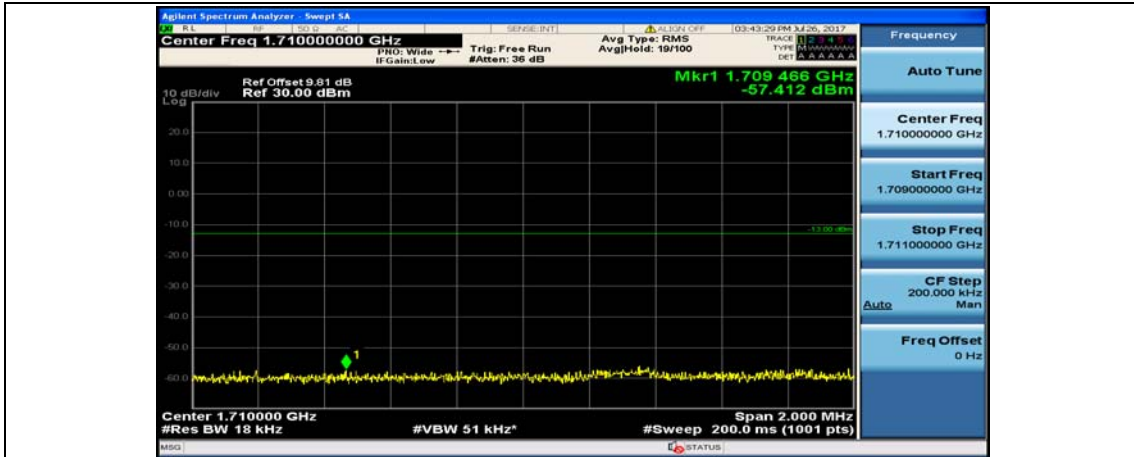

(Channel Bandwidth:15 MHz)_HCH_16QAM_37RB#0

(Channel Bandwidth:15 MHz)_HCH_16QAM_37RB#18

(Channel Bandwidth:15 MHz)_HCH_16QAM_37RB#38

(Channel Bandwidth:15 MHz)_HCH_16QAM_75RB#0

Channel Bandwidth: 20 MHz

(Channel Bandwidth:20 MHz)_LCH_QPSK_1RB#49