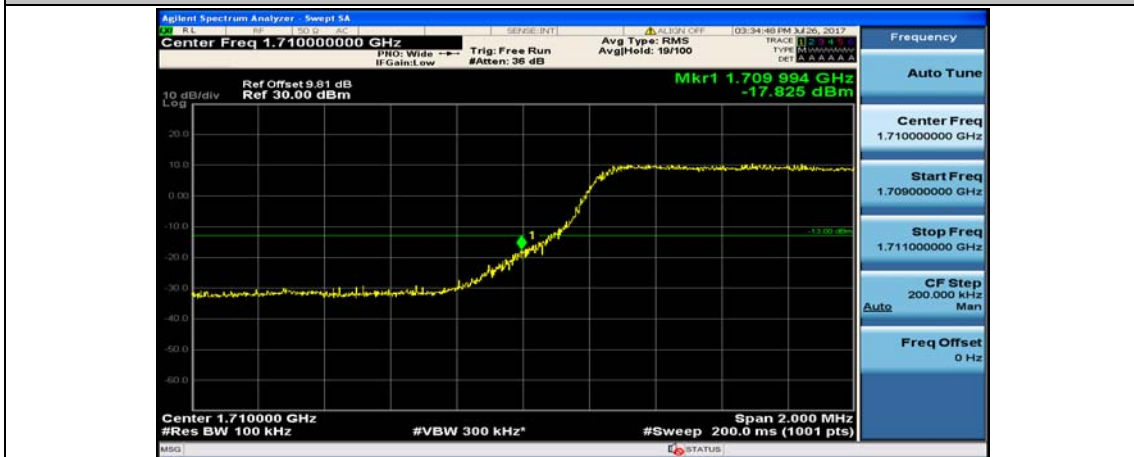

(Channel Bandwidth: 3 MHz)_HCH_16QAM_15RB#0

Channel Bandwidth: 5 MHz

(Channel Bandwidth: 5 MHz)_LCH_QPSK_1RB#12

(Channel Bandwidth: 5 MHz)_LCH_QPSK_1RB#24

(Channel Bandwidth: 5 MHz)_LCH_QPSK_12RB#0

(Channel Bandwidth: 5 MHz)_LCH_QPSK_12RB#6

(Channel Bandwidth: 5 MHz)_LCH_QPSK_12RB#13

(Channel Bandwidth: 5 MHz)_LCH_QPSK_25RB#0

(Channel Bandwidth: 5 MHz)_HCH_QPSK_1RB#0

(Channel Bandwidth: 5 MHz)_HCH_QPSK_1RB#12

(Channel Bandwidth: 5 MHz)_HCH_QPSK_1RB#24