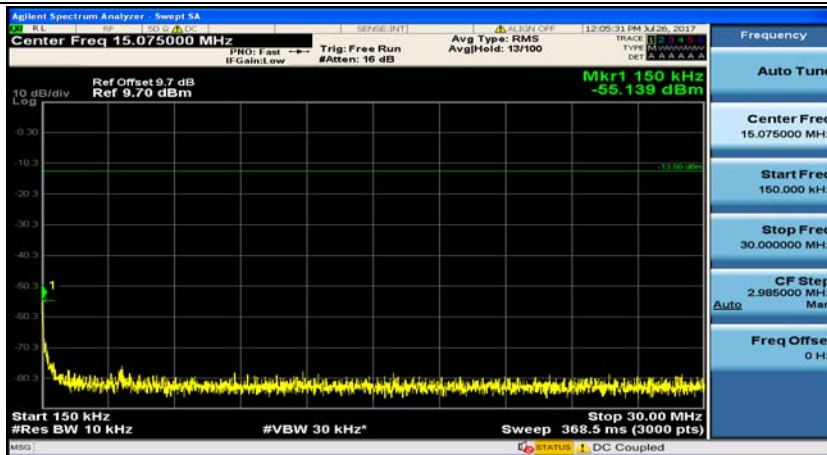

Channel Bandwidth: 10 MHz_MCH_16QAM_1RB#0

Channel Bandwidth: 10 MHz_MCH_16QAM_1RB#24

Channel Bandwidth: 10 MHz_HCH_16QAM_1RB#0

Channel Bandwidth: 10 MHz_HCH_16QAM_1RB#24

Channel Bandwidth: 15 MHz

(Channel Bandwidth:15 MHz)_MCH_QPSK_1RB#0