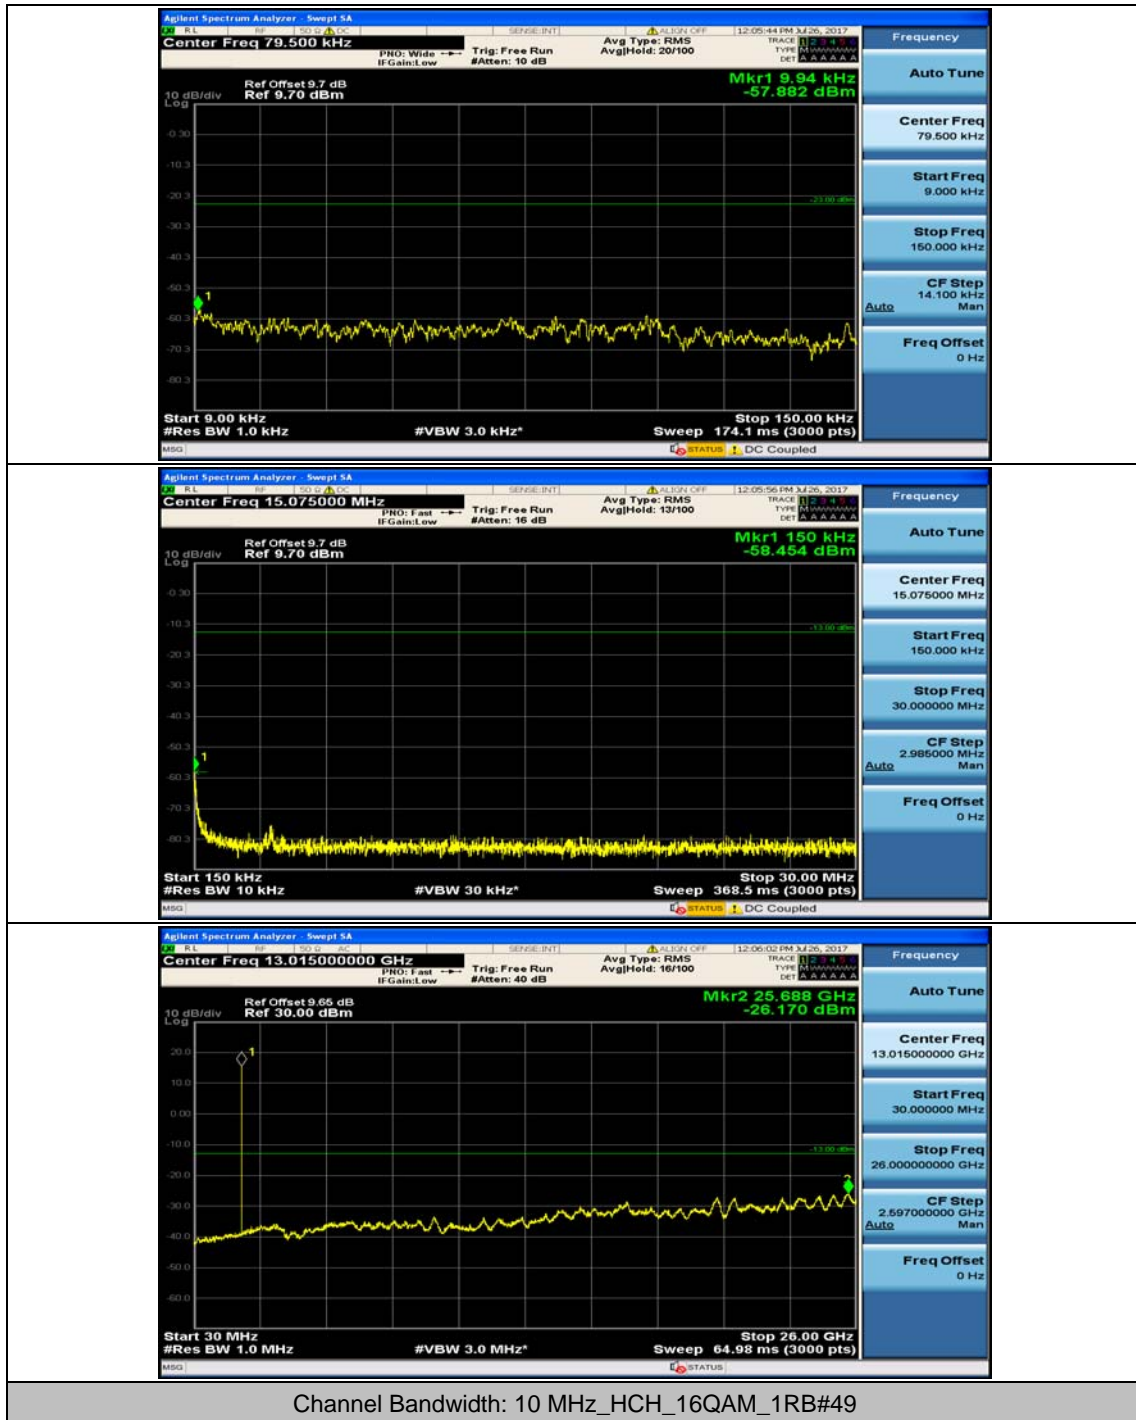

Channel Bandwidth: 10 MHz_MCH_QPSK_1RB#24

Channel Bandwidth: 10 MHz_HCH_QPSK_1RB#0

Channel Bandwidth: 10 MHz_HCH_QPSK_1RB#24

Channel Bandwidth: 10 MHz_LCH_16QAM_1RB#0

Channel Bandwidth: 10 MHz_LCH_16QAM_1RB#24

Channel Bandwidth: 10 MHz_MCH_16QAM_1RB#0

Channel Bandwidth: 10 MHz_MCH_16QAM_1RB#24

Channel Bandwidth: 10 MHz_HCH_16QAM_1RB#0

Channel Bandwidth: 10 MHz_HCH_16QAM_1RB#24

Channel Bandwidth: 15 MHz

(Channel Bandwidth:15 MHz)_MCH_QPSK_1RB#0