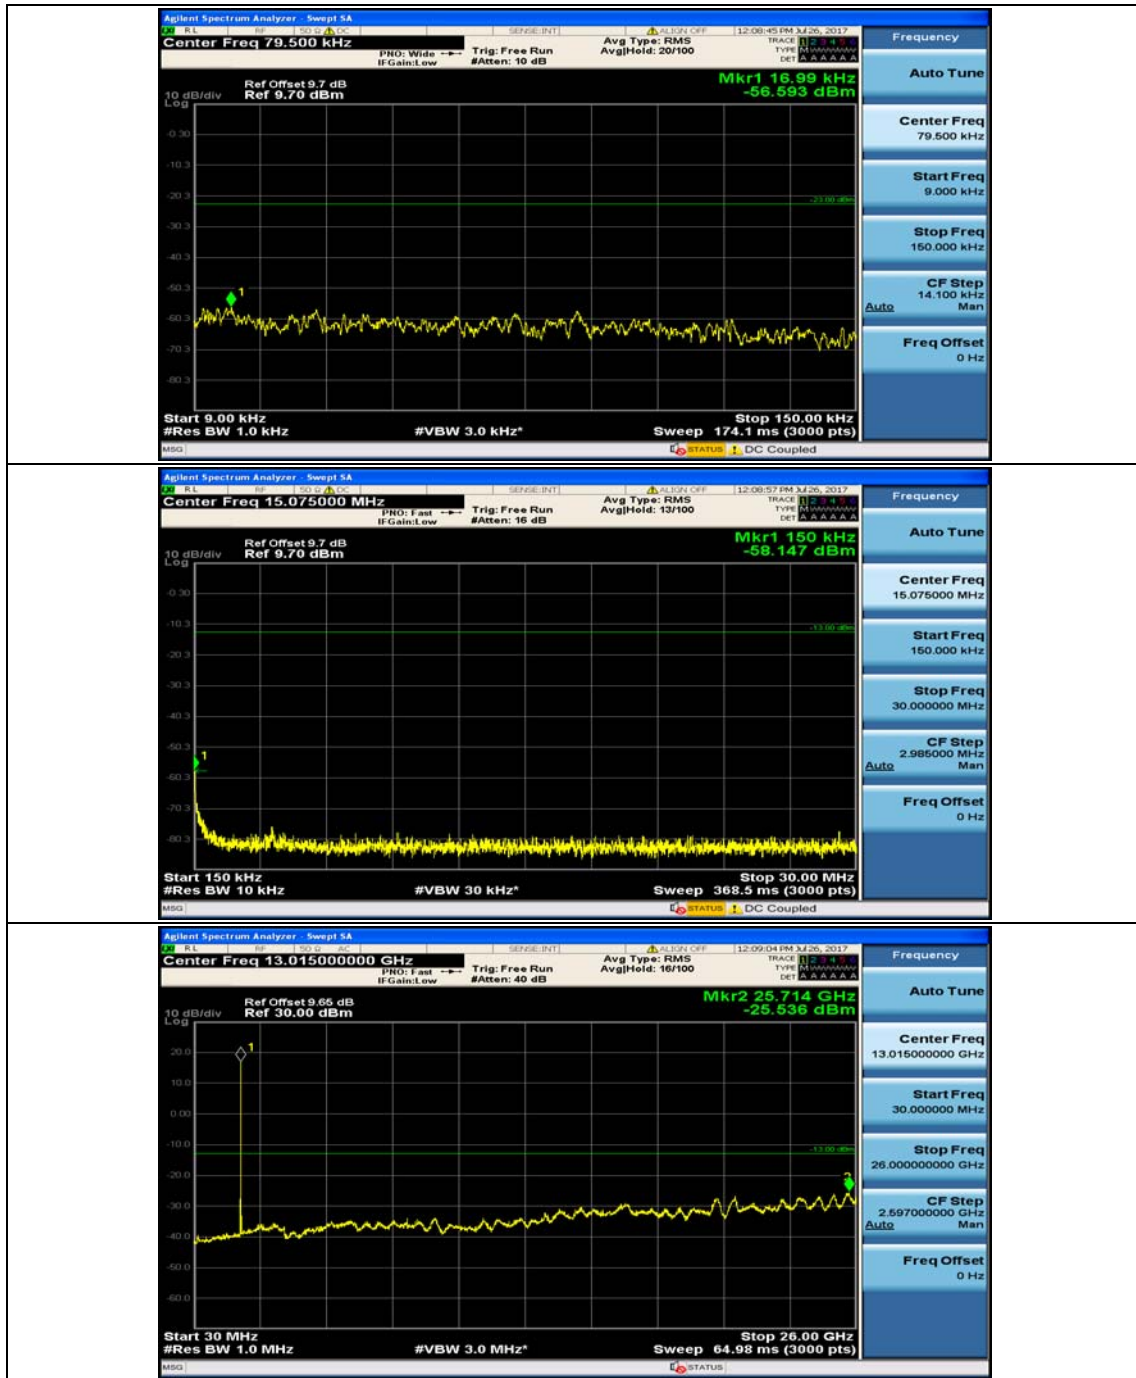

(Channel Bandwidth:15 MHz)_MCH_QPSK_1RB#37

(Channel Bandwidth:15 MHz)_HCH_QPSK_1RB#0

(Channel Bandwidth:15 MHz)_HCH_QPSK_1RB#37

(Channel Bandwidth:15 MHz)_LCH_16QAM_1RB#0

(Channel Bandwidth:15 MHz)_LCH_16QAM_1RB#37