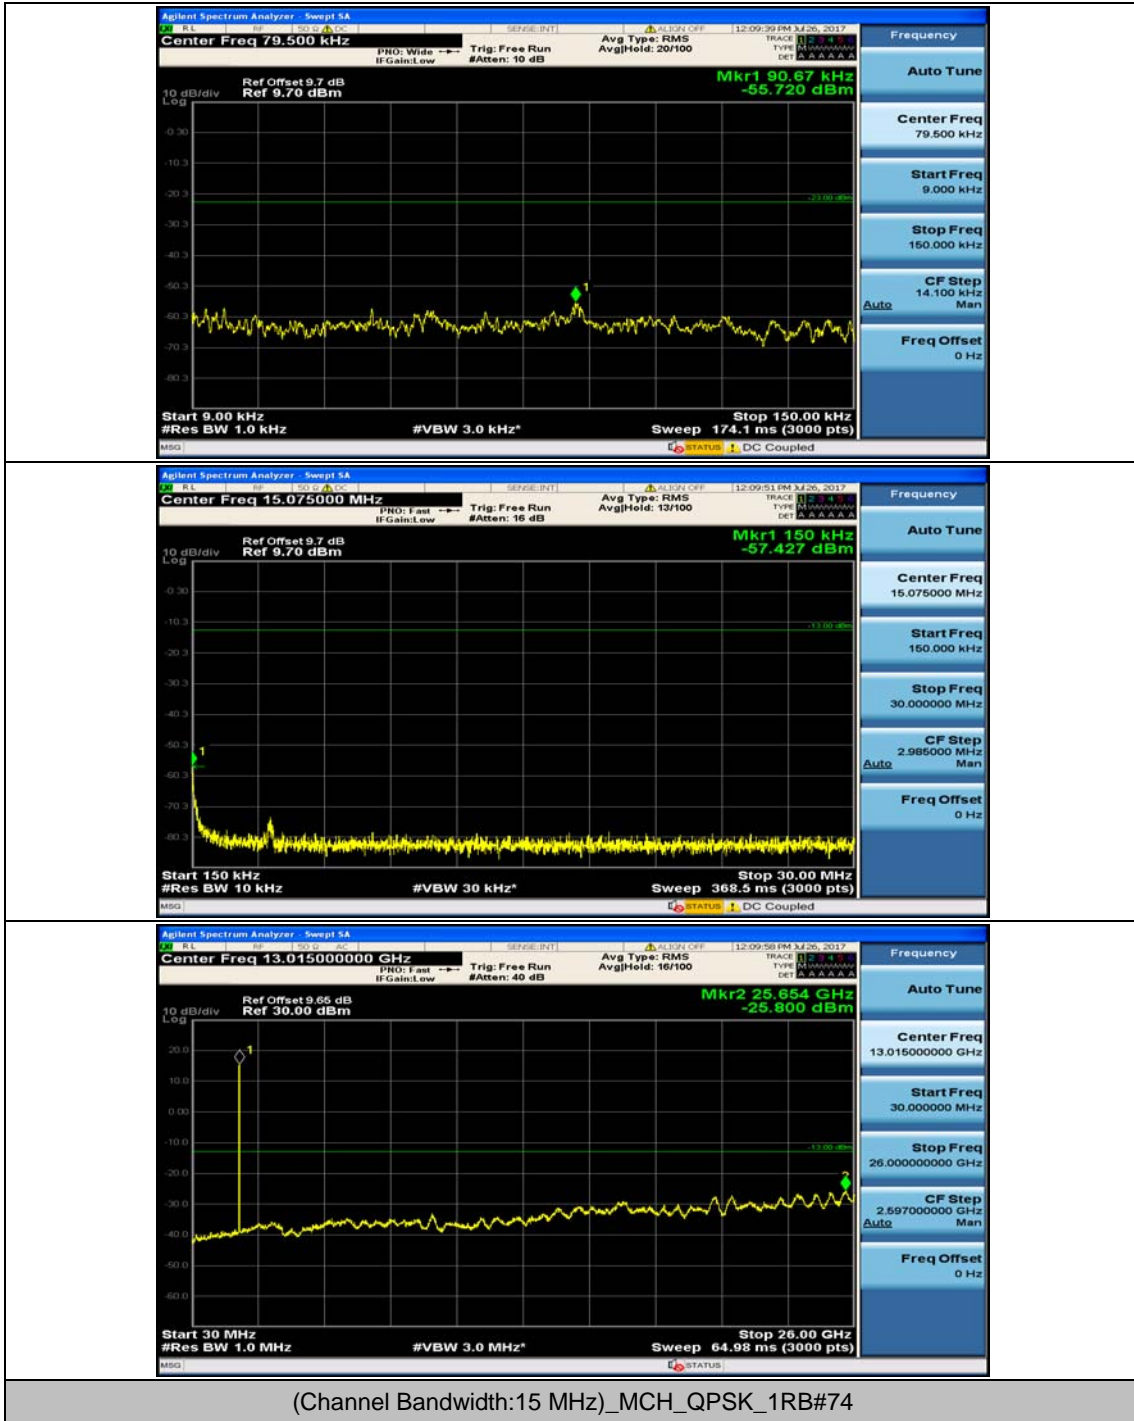

(Channel Bandwidth:15 MHz)_MCH_QPSK_1RB#37