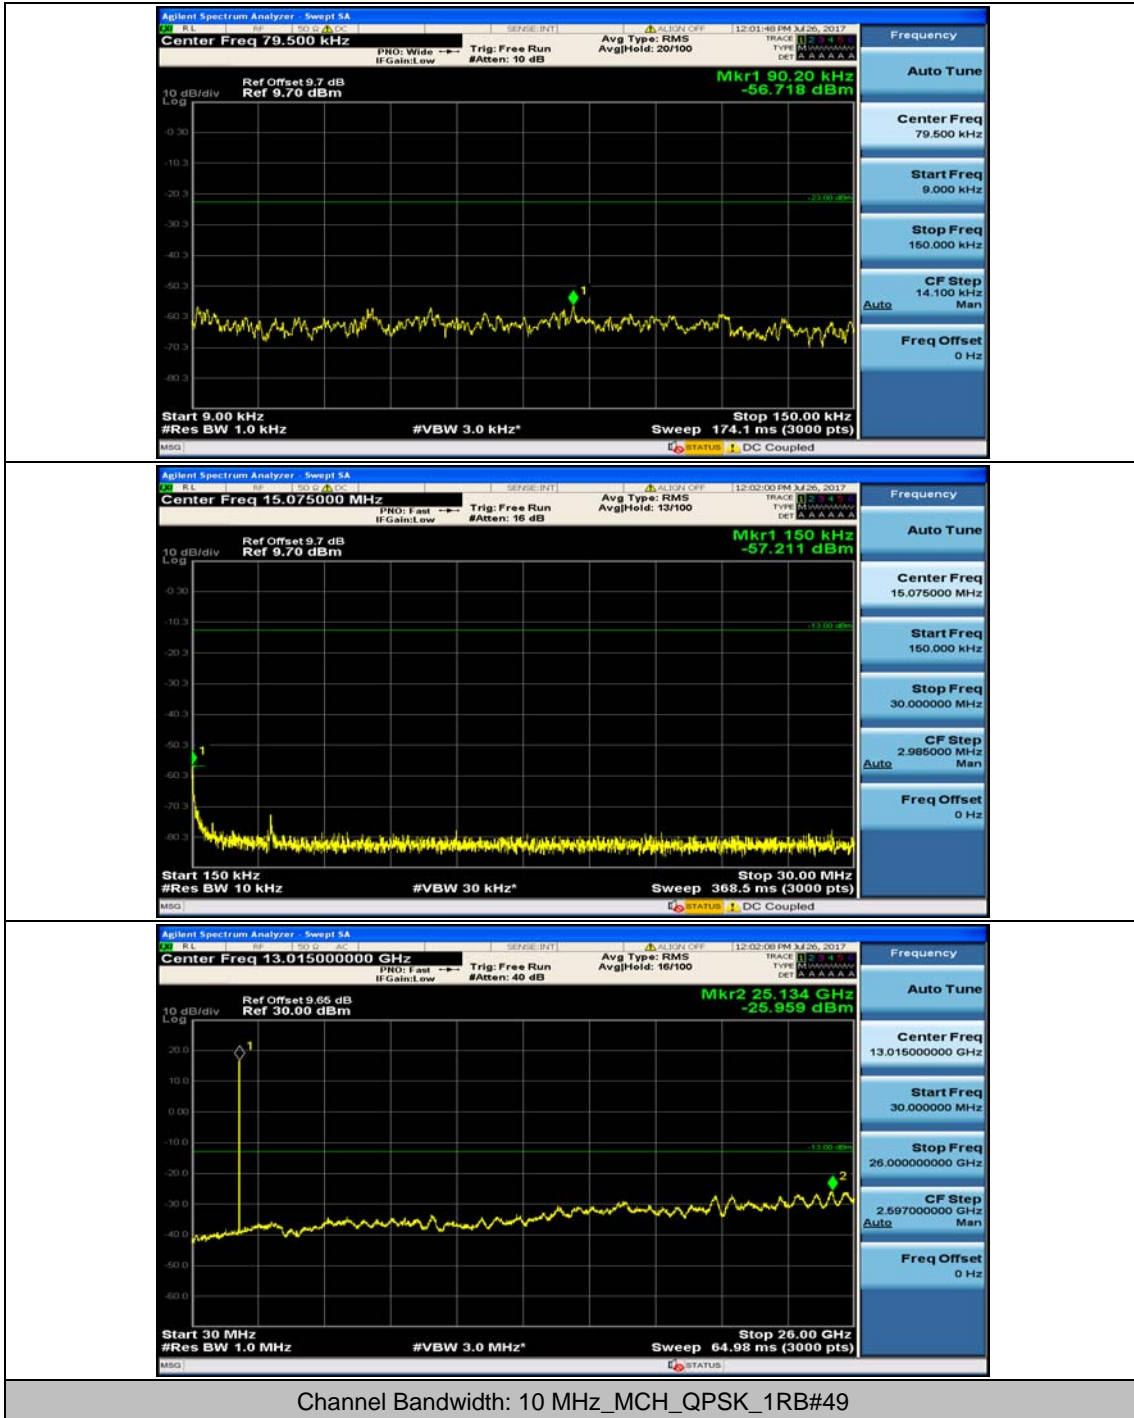

(Channel Bandwidth: 5 MHz)_MCH_16QAM_1RB#0

(Channel Bandwidth: 5 MHz)_MCH_16QAM_1RB#12

(Channel Bandwidth: 5 MHz)_HCH_16QAM_1RB#0

(Channel Bandwidth: 5 MHz)_HCH_16QAM_1RB#12

Channel Bandwidth: 10 MHz

Channel Bandwidth: 10 MHz_MCH_QPSK_1RB#0

Channel Bandwidth: 10 MHz_MCH_QPSK_1RB#24

Channel Bandwidth: 10 MHz_HCH_QPSK_1RB#0

Channel Bandwidth: 10 MHz_HCH_QPSK_1RB#24

Channel Bandwidth: 10 MHz_LCH_16QAM_1RB#0

Channel Bandwidth: 10 MHz_LCH_16QAM_1RB#24