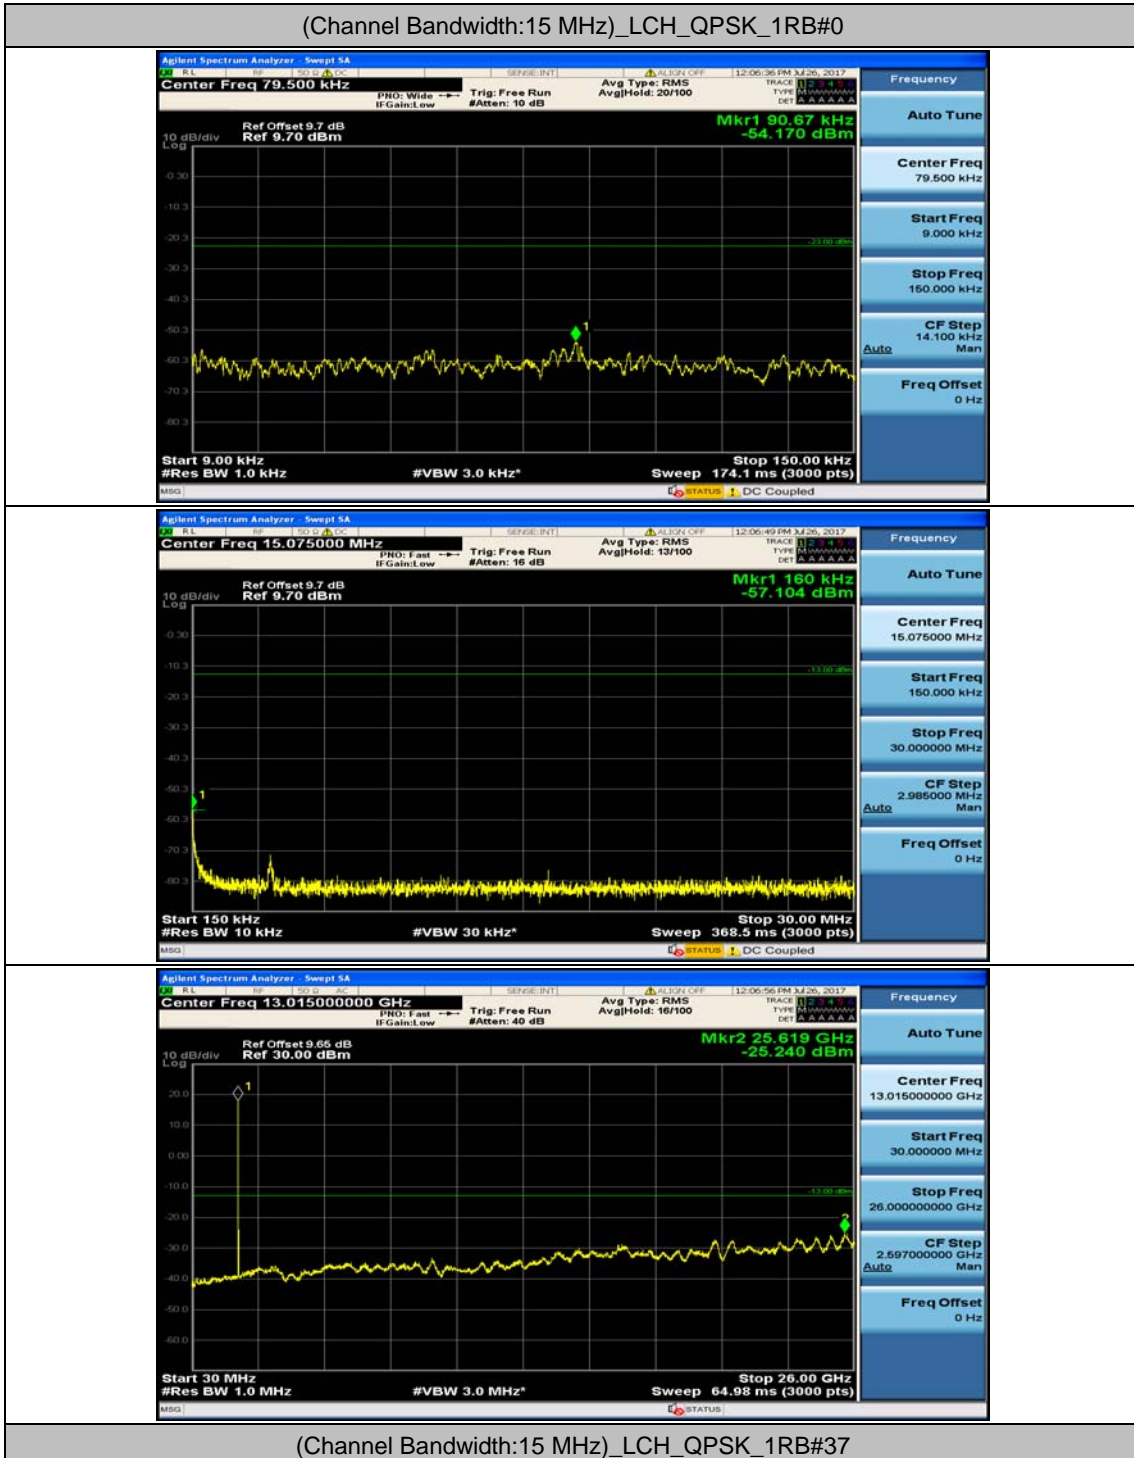

Channel Bandwidth: 10 MHz_MCH_QPSK_1RB#24

Channel Bandwidth: 10 MHz_HCH_QPSK_1RB#0

Channel Bandwidth: 10 MHz_HCH_QPSK_1RB#24

Channel Bandwidth: 10 MHz_LCH_16QAM_1RB#0

Channel Bandwidth: 10 MHz_LCH_16QAM_1RB#24

Channel Bandwidth: 10 MHz_MCH_16QAM_1RB#0

Channel Bandwidth: 10 MHz_MCH_16QAM_1RB#24

Channel Bandwidth: 10 MHz_HCH_16QAM_1RB#0

Channel Bandwidth: 10 MHz_HCH_16QAM_1RB#24

Channel Bandwidth: 15 MHz

(Channel Bandwidth:15 MHz)_MCH_QPSK_1RB#0