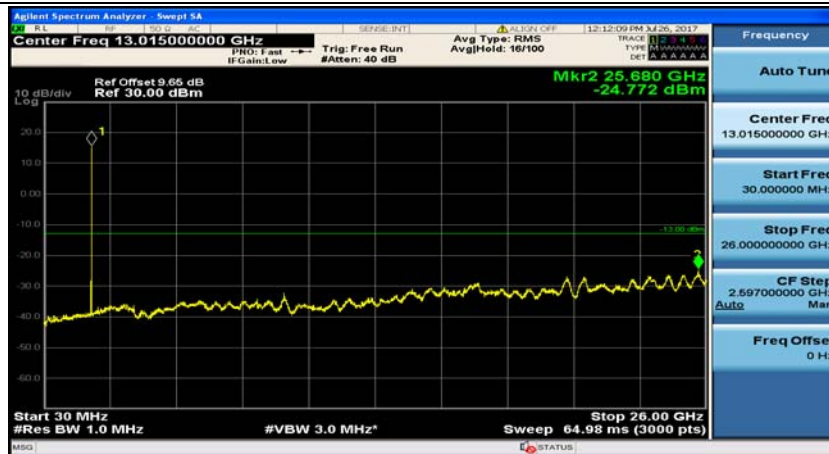

(Channel Bandwidth:15 MHz)_HCH_QPSK_1RB#0

(Channel Bandwidth:15 MHz)_HCH_QPSK_1RB#37