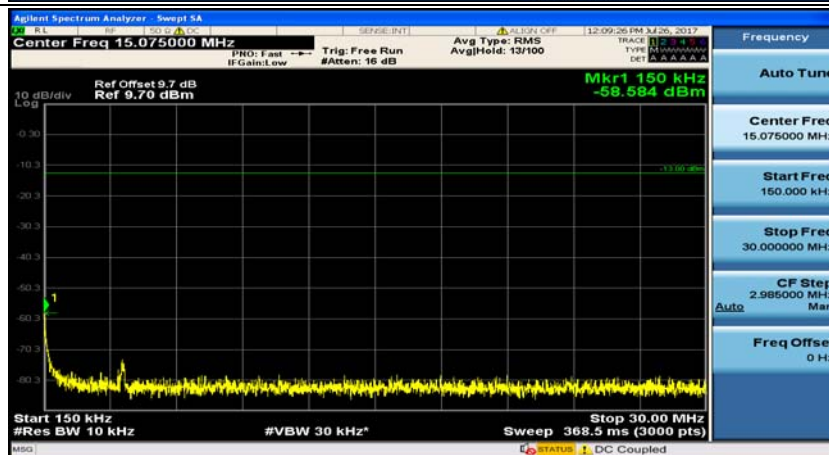

Channel Bandwidth: 10 MHz_MCH_16QAM_1RB#0

Channel Bandwidth: 10 MHz_MCH_16QAM_1RB#24

Channel Bandwidth: 10 MHz_HCH_16QAM_1RB#0

Channel Bandwidth: 10 MHz_HCH_16QAM_1RB#24

Channel Bandwidth: 15 MHz

(Channel Bandwidth:15 MHz)_MCH_QPSK_1RB#0