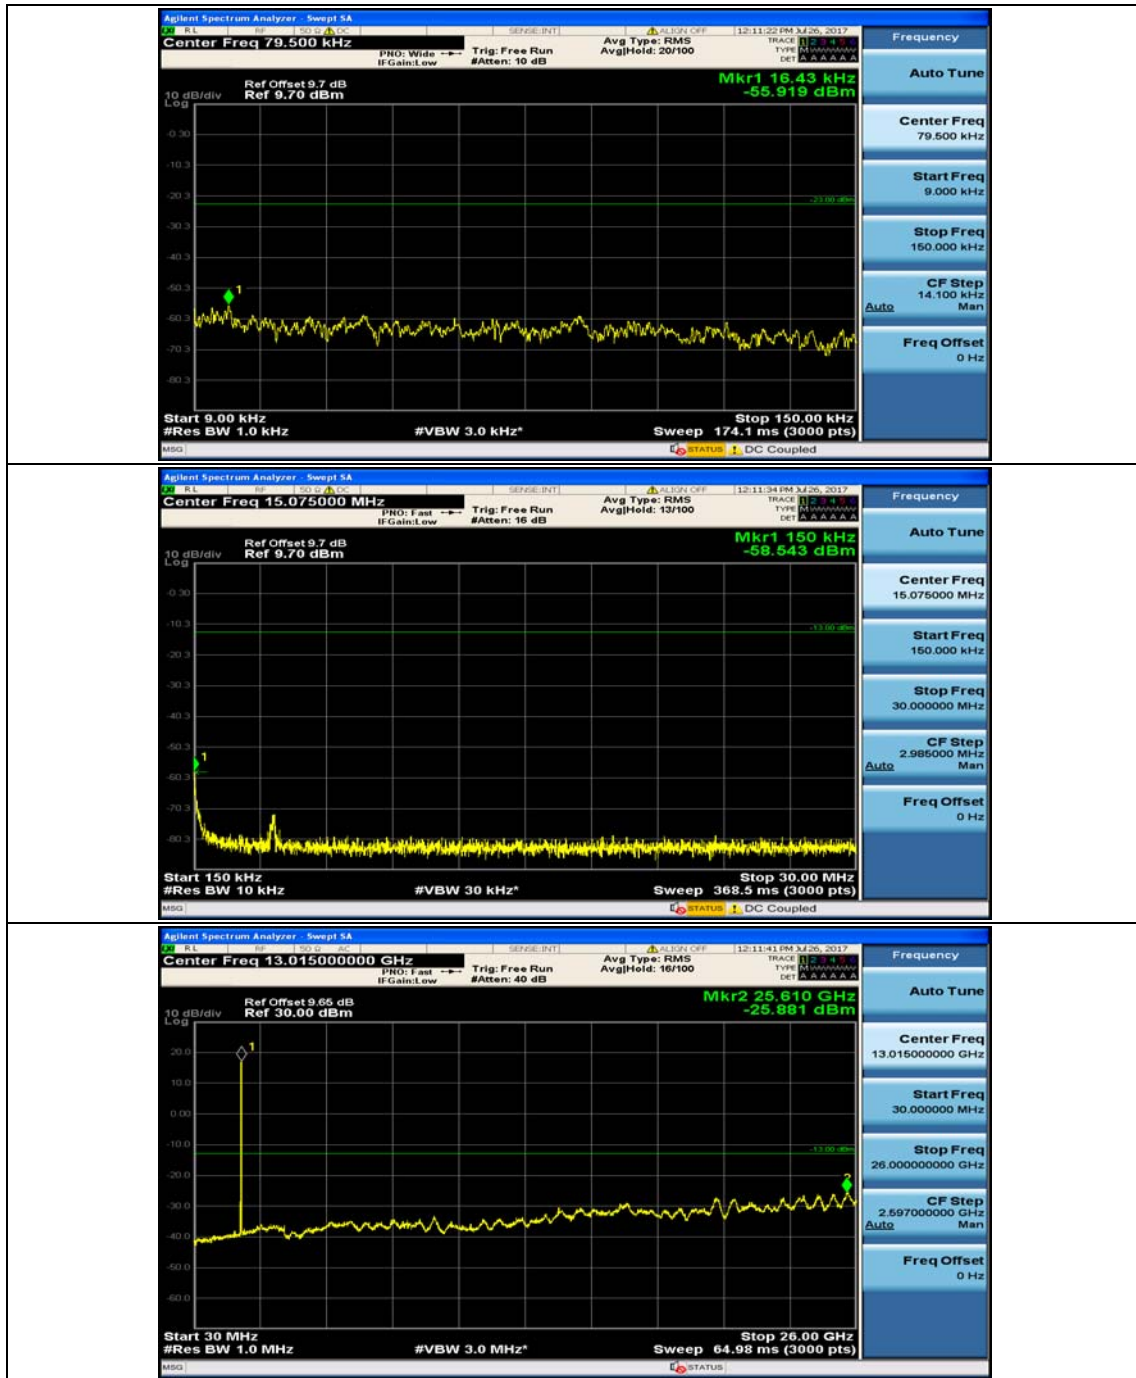

(Channel Bandwidth:15 MHz)_HCH_16QAM_1RB#0