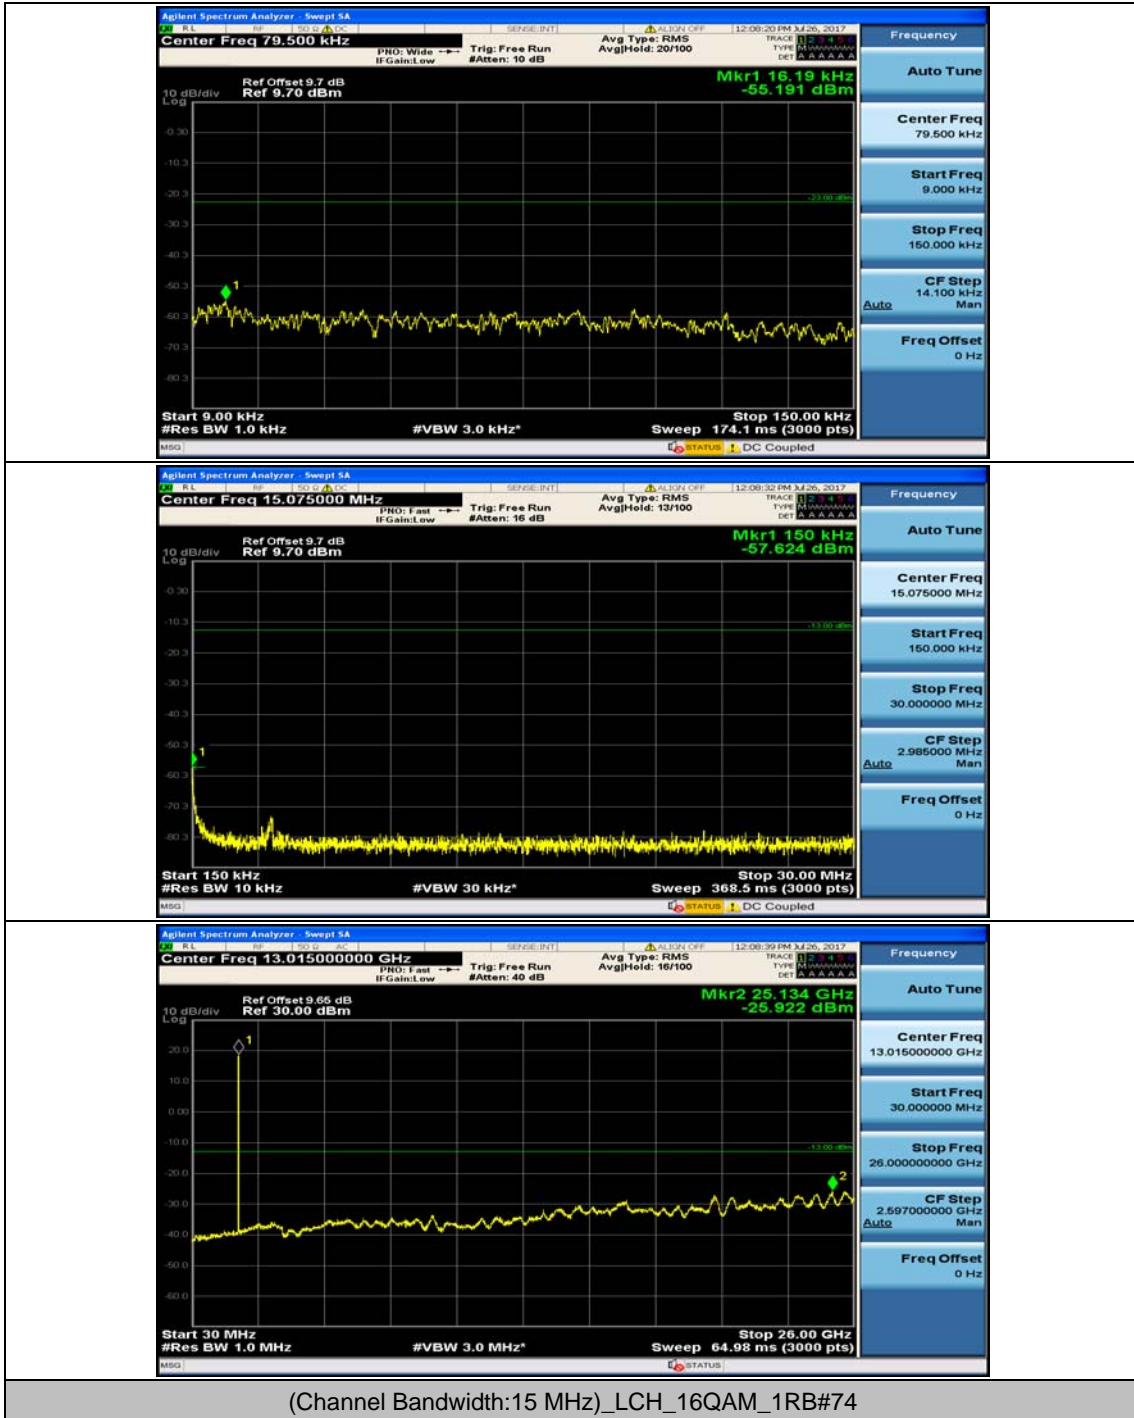

Channel Bandwidth: 10 MHz_MCH_16QAM_1RB#0

Channel Bandwidth: 10 MHz_MCH_16QAM_1RB#24

Channel Bandwidth: 10 MHz_HCH_16QAM_1RB#0

Channel Bandwidth: 10 MHz_HCH_16QAM_1RB#24

Channel Bandwidth: 15 MHz

(Channel Bandwidth:15 MHz)_MCH_QPSK_1RB#0

(Channel Bandwidth:15 MHz)_MCH_QPSK_1RB#37

(Channel Bandwidth:15 MHz)_HCH_QPSK_1RB#0

(Channel Bandwidth:15 MHz)_HCH_QPSK_1RB#37

(Channel Bandwidth:15 MHz)_LCH_16QAM_1RB#0

(Channel Bandwidth:15 MHz)_LCH_16QAM_1RB#37