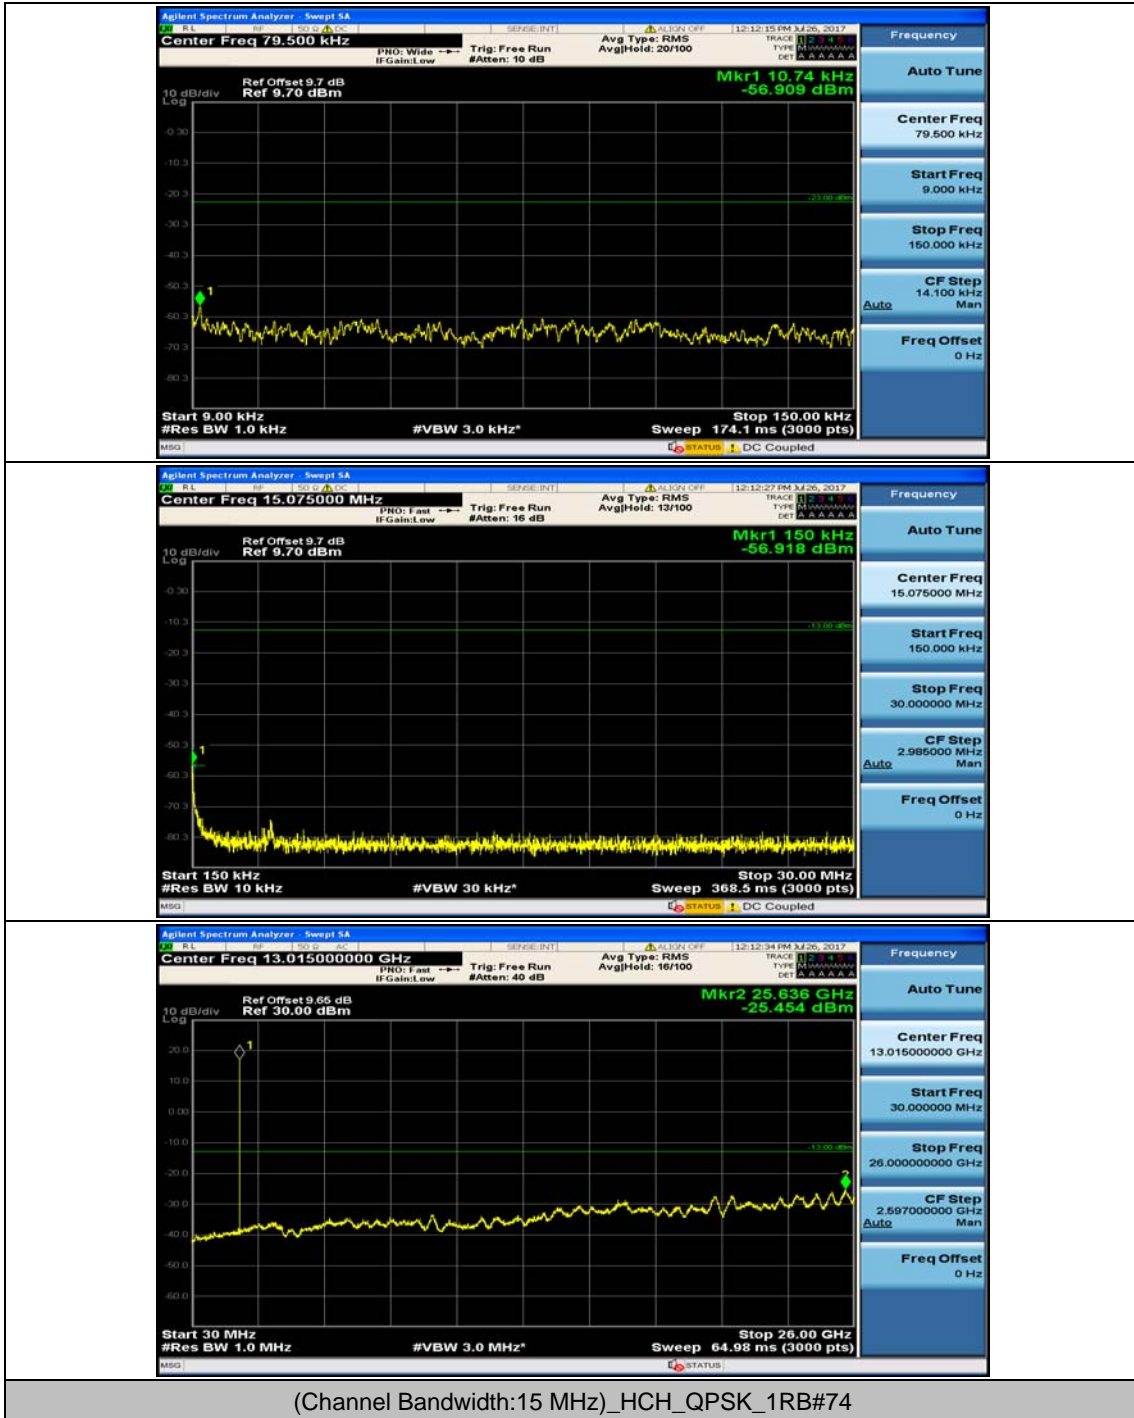

Channel Bandwidth: 10 MHz_MCH_16QAM_1RB#0

Channel Bandwidth: 10 MHz_MCH_16QAM_1RB#24

Channel Bandwidth: 10 MHz_HCH_16QAM_1RB#0

Channel Bandwidth: 10 MHz_HCH_16QAM_1RB#24

Channel Bandwidth: 15 MHz

(Channel Bandwidth:15 MHz)_MCH_QPSK_1RB#0

(Channel Bandwidth:15 MHz)_MCH_QPSK_1RB#37

(Channel Bandwidth:15 MHz)_HCH_QPSK_1RB#0

(Channel Bandwidth:15 MHz)_HCH_QPSK_1RB#37

(Channel Bandwidth:15 MHz)_LCH_16QAM_1RB#0

(Channel Bandwidth:15 MHz)_LCH_16QAM_1RB#37