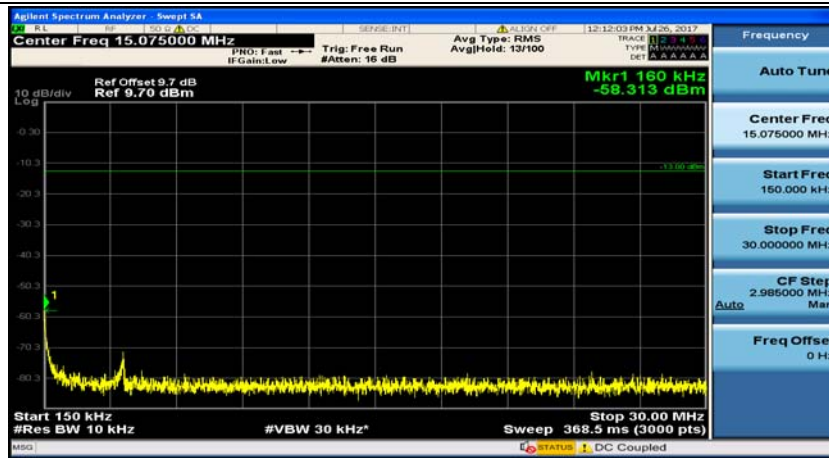

(Channel Bandwidth:15 MHz)_HCH_QPSK_1RB#0

(Channel Bandwidth:15 MHz)_HCH_QPSK_1RB#37