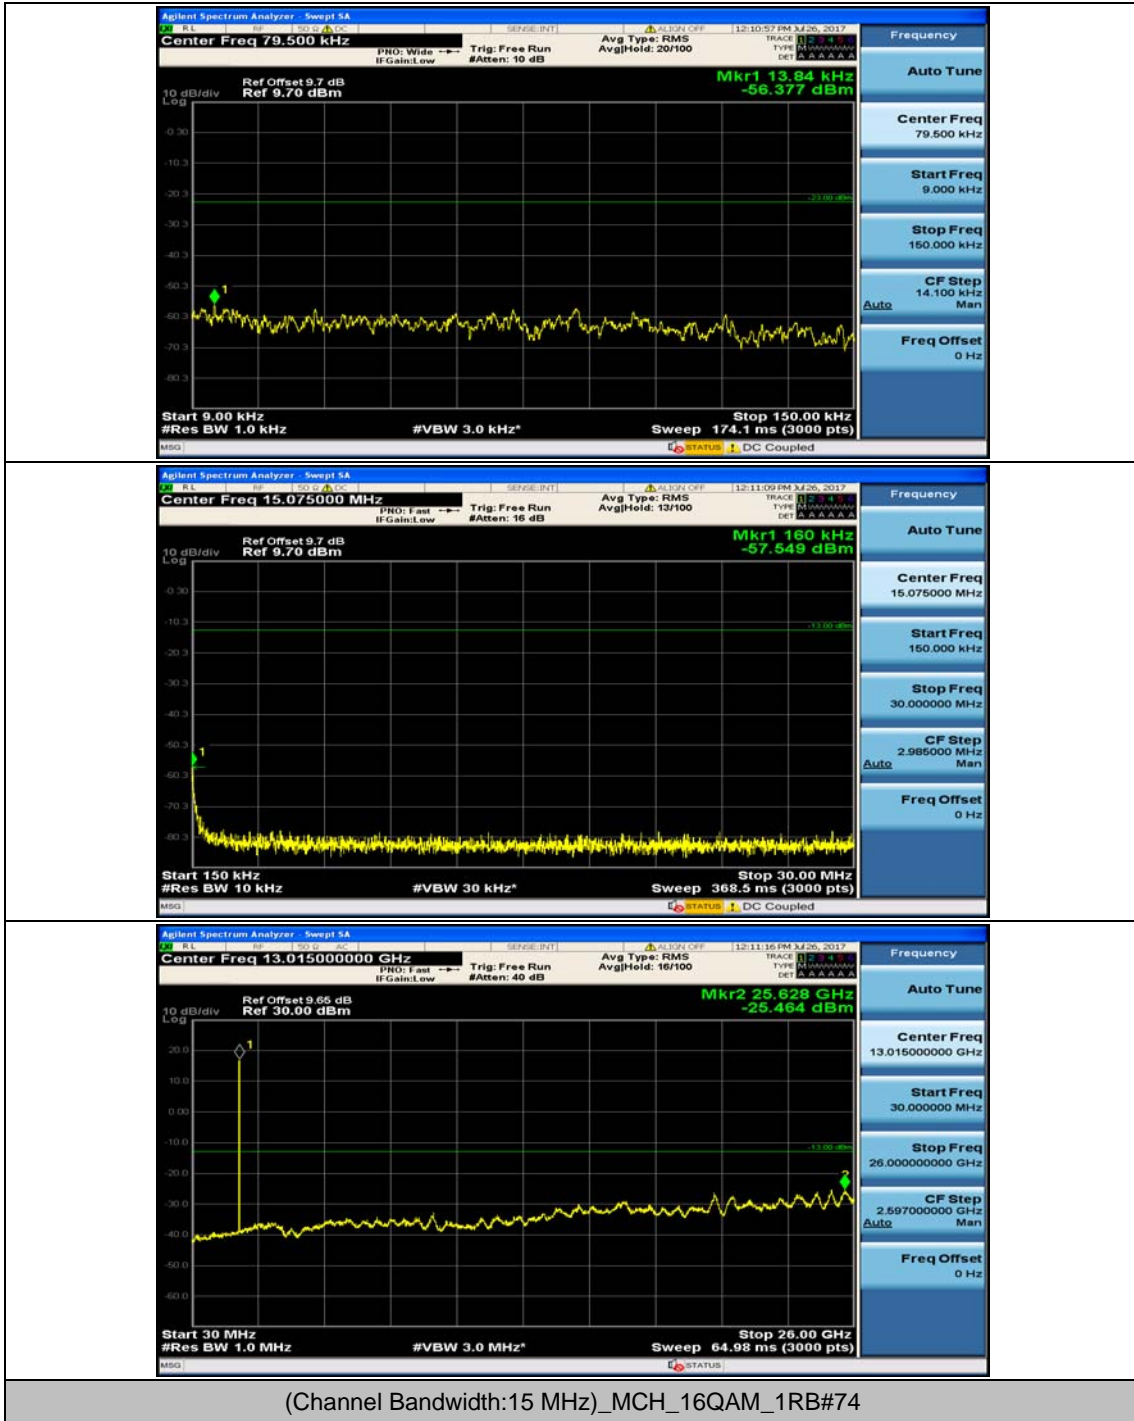

(Channel Bandwidth:15 MHz)_MCH_16QAM_1RB#37