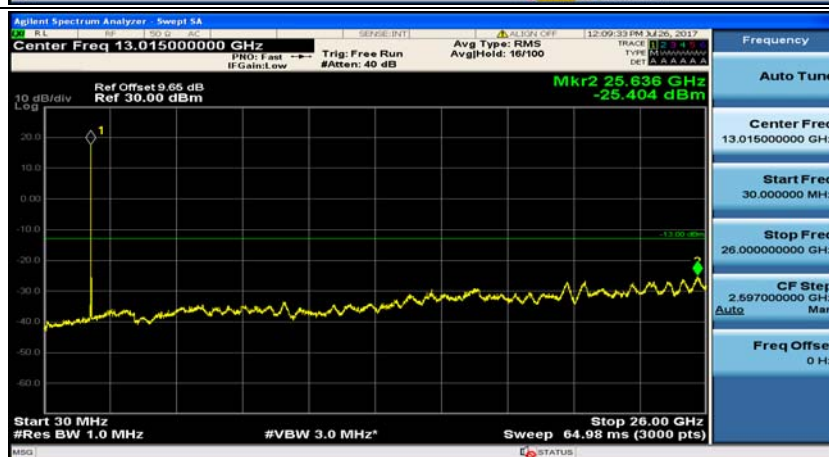

Channel Bandwidth: 10 MHz_MCH_16QAM_1RB#0

Channel Bandwidth: 10 MHz_MCH_16QAM_1RB#24

Channel Bandwidth: 10 MHz_HCH_16QAM_1RB#0

Channel Bandwidth: 10 MHz_HCH_16QAM_1RB#24

Channel Bandwidth: 15 MHz

(Channel Bandwidth:15 MHz)_MCH_QPSK_1RB#0