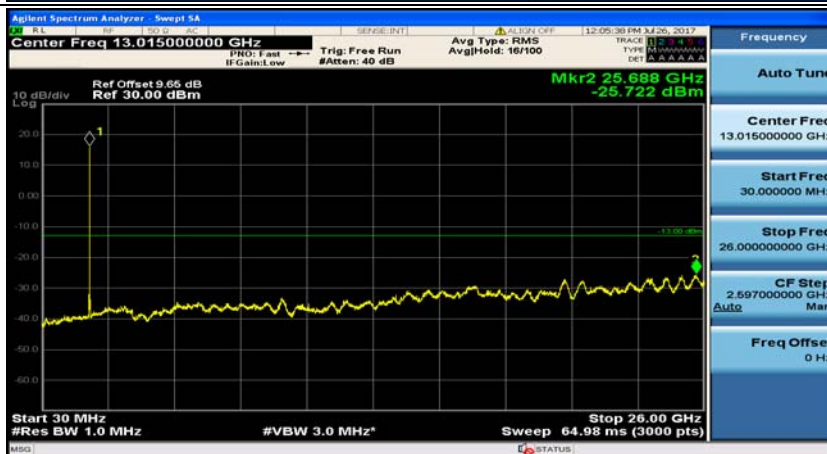

Channel Bandwidth: 10 MHz_MCH_16QAM_1RB#0

Channel Bandwidth: 10 MHz_MCH_16QAM_1RB#24

Channel Bandwidth: 10 MHz_HCH_16QAM_1RB#0

Channel Bandwidth: 10 MHz_HCH_16QAM_1RB#24

Channel Bandwidth: 15 MHz

(Channel Bandwidth:15 MHz)_MCH_QPSK_1RB#0