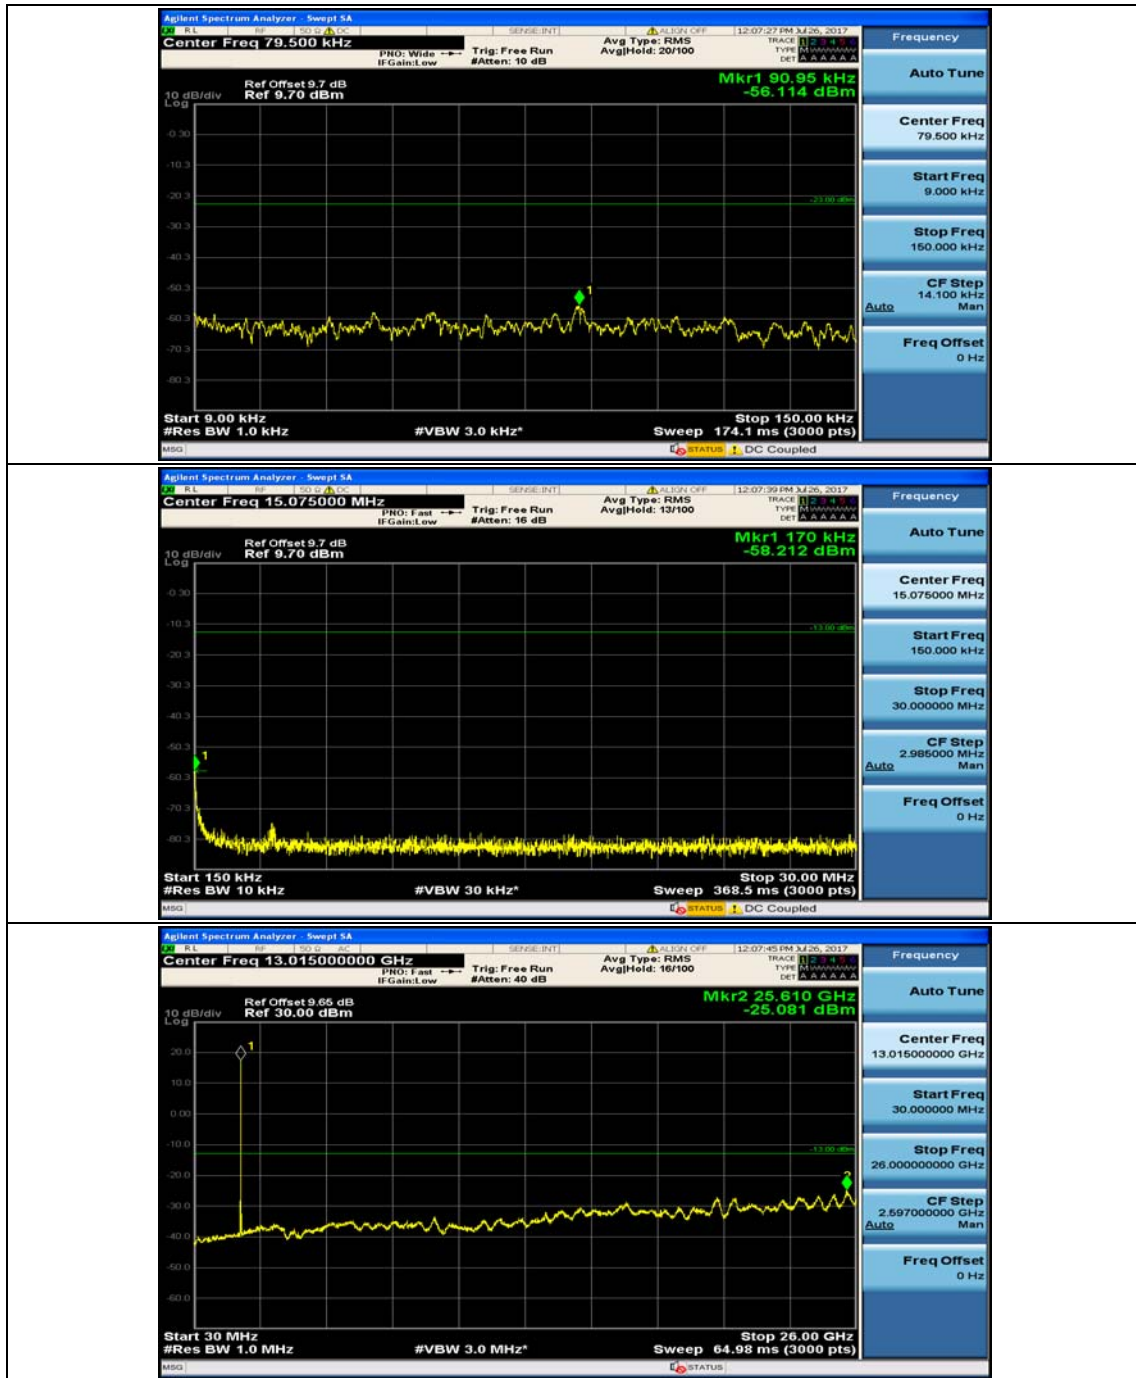

Channel Bandwidth: 10 MHz_MCH_16QAM_1RB#0

Channel Bandwidth: 10 MHz_MCH_16QAM_1RB#24

Channel Bandwidth: 10 MHz_HCH_16QAM_1RB#0

Channel Bandwidth: 10 MHz_HCH_16QAM_1RB#24

Channel Bandwidth: 15 MHz

(Channel Bandwidth:15 MHz)_MCH_QPSK_1RB#0