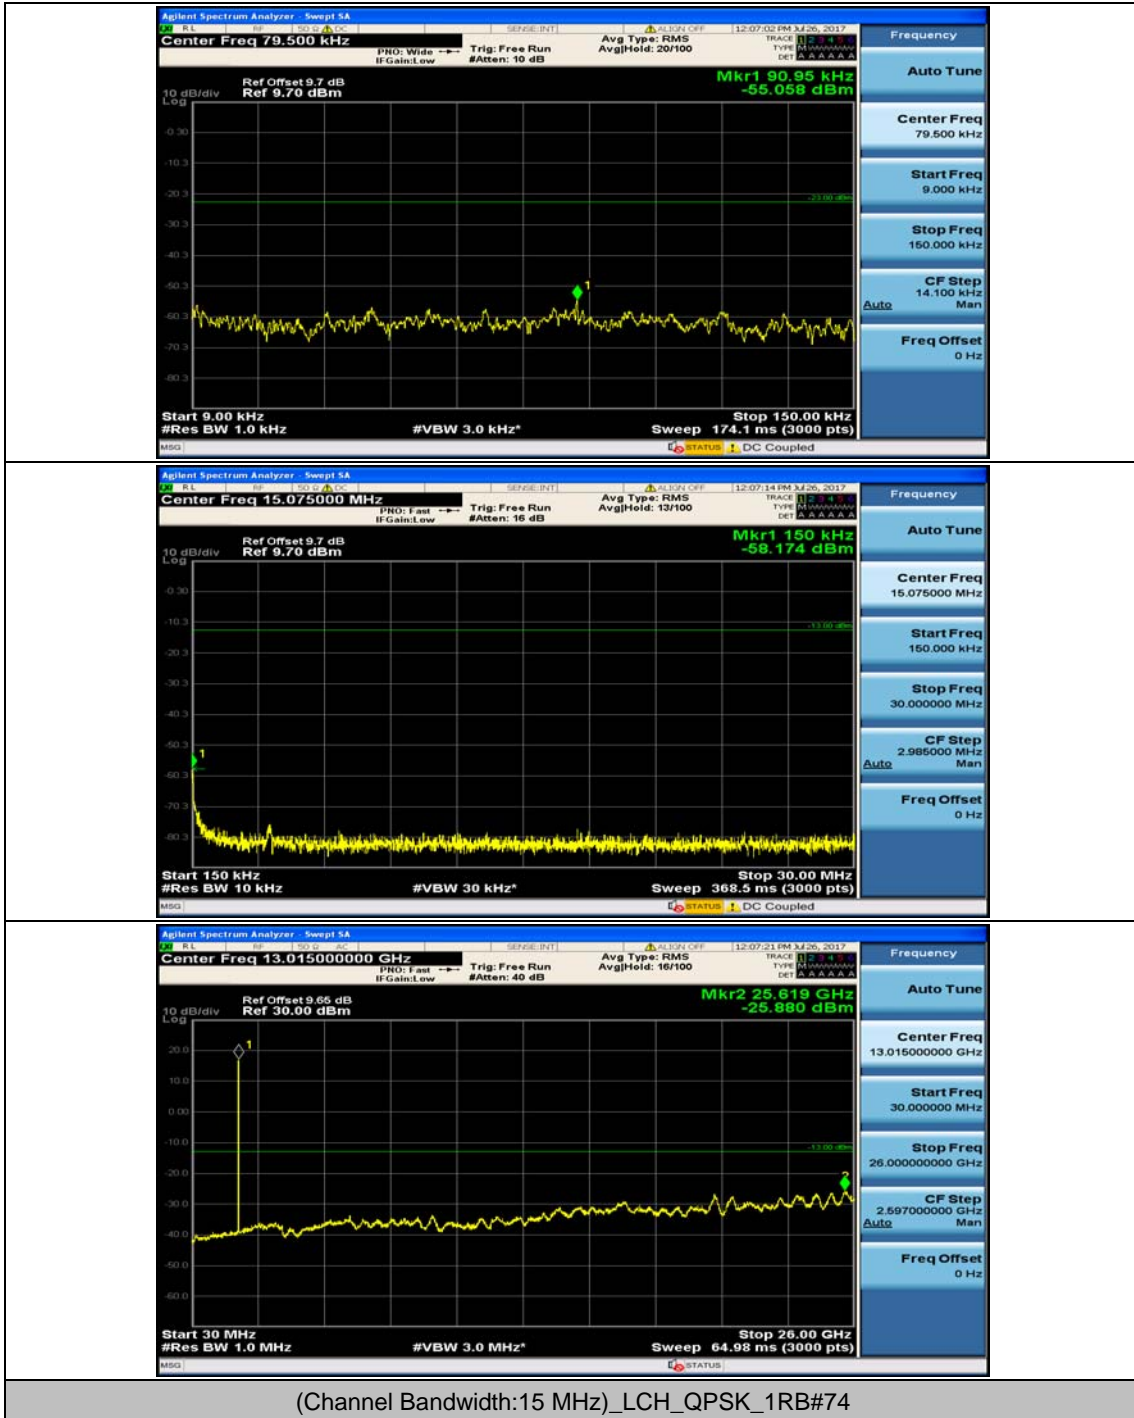

Channel Bandwidth: 10 MHz_MCH_QPSK_1RB#24

Channel Bandwidth: 10 MHz_HCH_QPSK_1RB#0

Channel Bandwidth: 10 MHz_HCH_QPSK_1RB#24

Channel Bandwidth: 10 MHz_LCH_16QAM_1RB#0

Channel Bandwidth: 10 MHz_LCH_16QAM_1RB#24

Channel Bandwidth: 10 MHz_MCH_16QAM_1RB#0

Channel Bandwidth: 10 MHz_MCH_16QAM_1RB#24

Channel Bandwidth: 10 MHz_HCH_16QAM_1RB#0

Channel Bandwidth: 10 MHz_HCH_16QAM_1RB#24

Channel Bandwidth: 15 MHz

(Channel Bandwidth:15 MHz)_MCH_QPSK_1RB#0