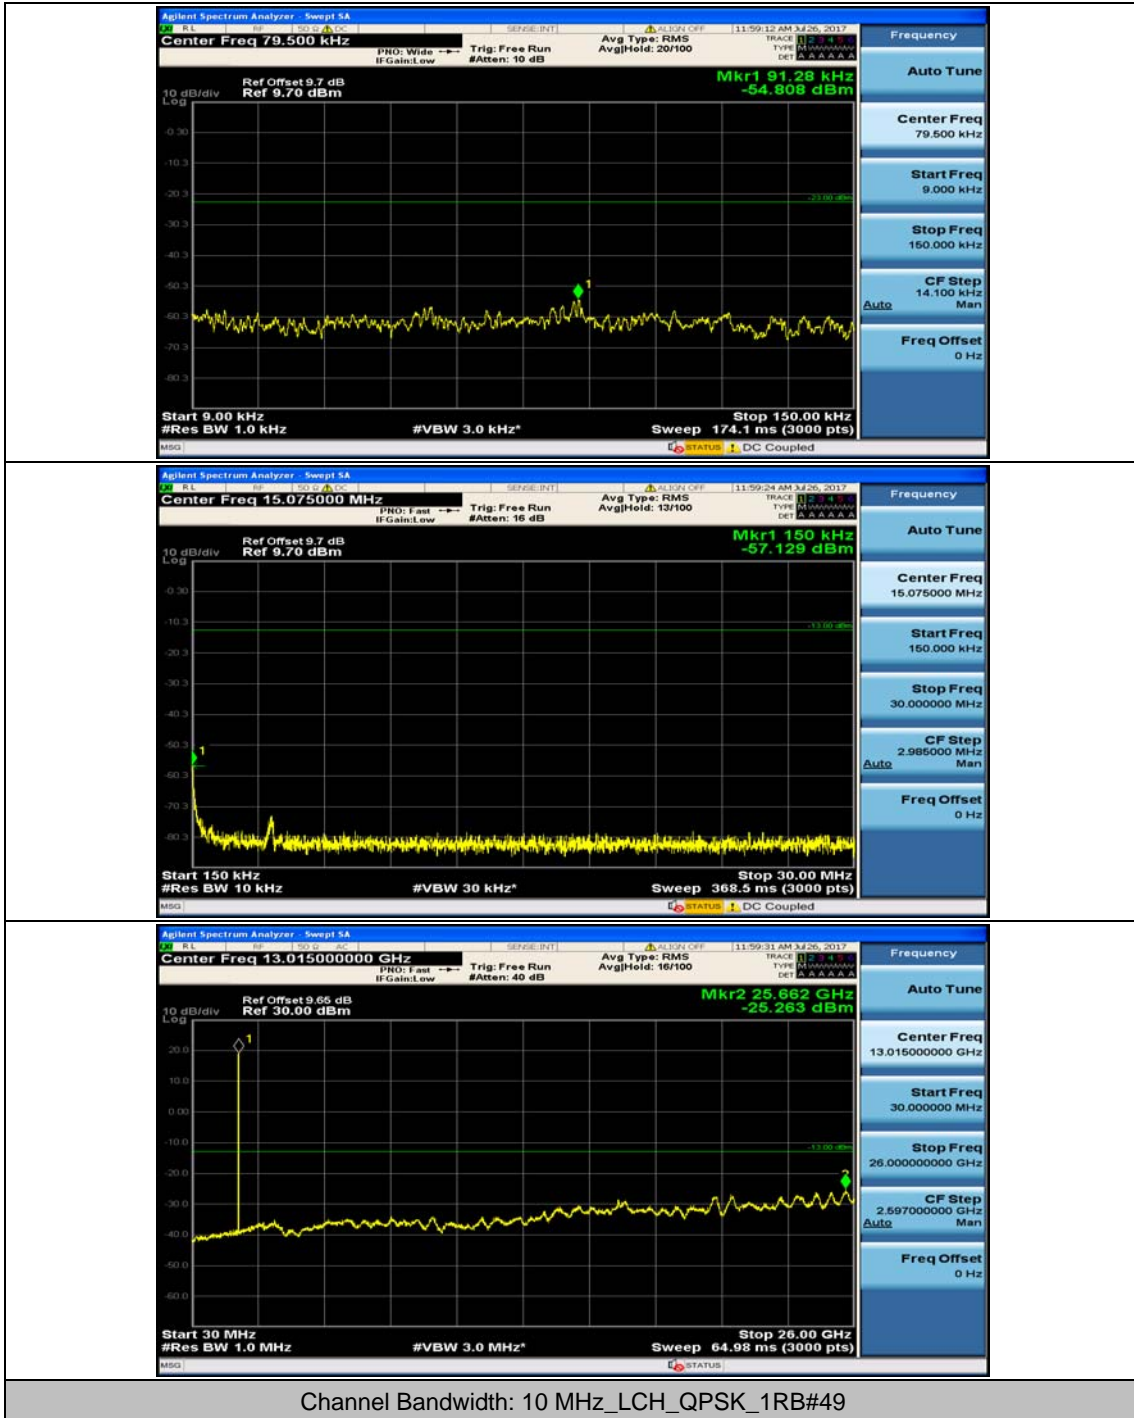

(Channel Bandwidth: 5 MHz)_MCH_16QAM_1RB#0

(Channel Bandwidth: 5 MHz)_MCH_16QAM_1RB#12

(Channel Bandwidth: 5 MHz)_HCH_16QAM_1RB#0

(Channel Bandwidth: 5 MHz)_HCH_16QAM_1RB#12

Channel Bandwidth: 10 MHz

Channel Bandwidth: 10 MHz_MCH_QPSK_1RB#0

Channel Bandwidth: 10 MHz_MCH_QPSK_1RB#24

Channel Bandwidth: 10 MHz_HCH_QPSK_1RB#0

Channel Bandwidth: 10 MHz_HCH_QPSK_1RB#24

Channel Bandwidth: 10 MHz_LCH_16QAM_1RB#0

Channel Bandwidth: 10 MHz_LCH_16QAM_1RB#24