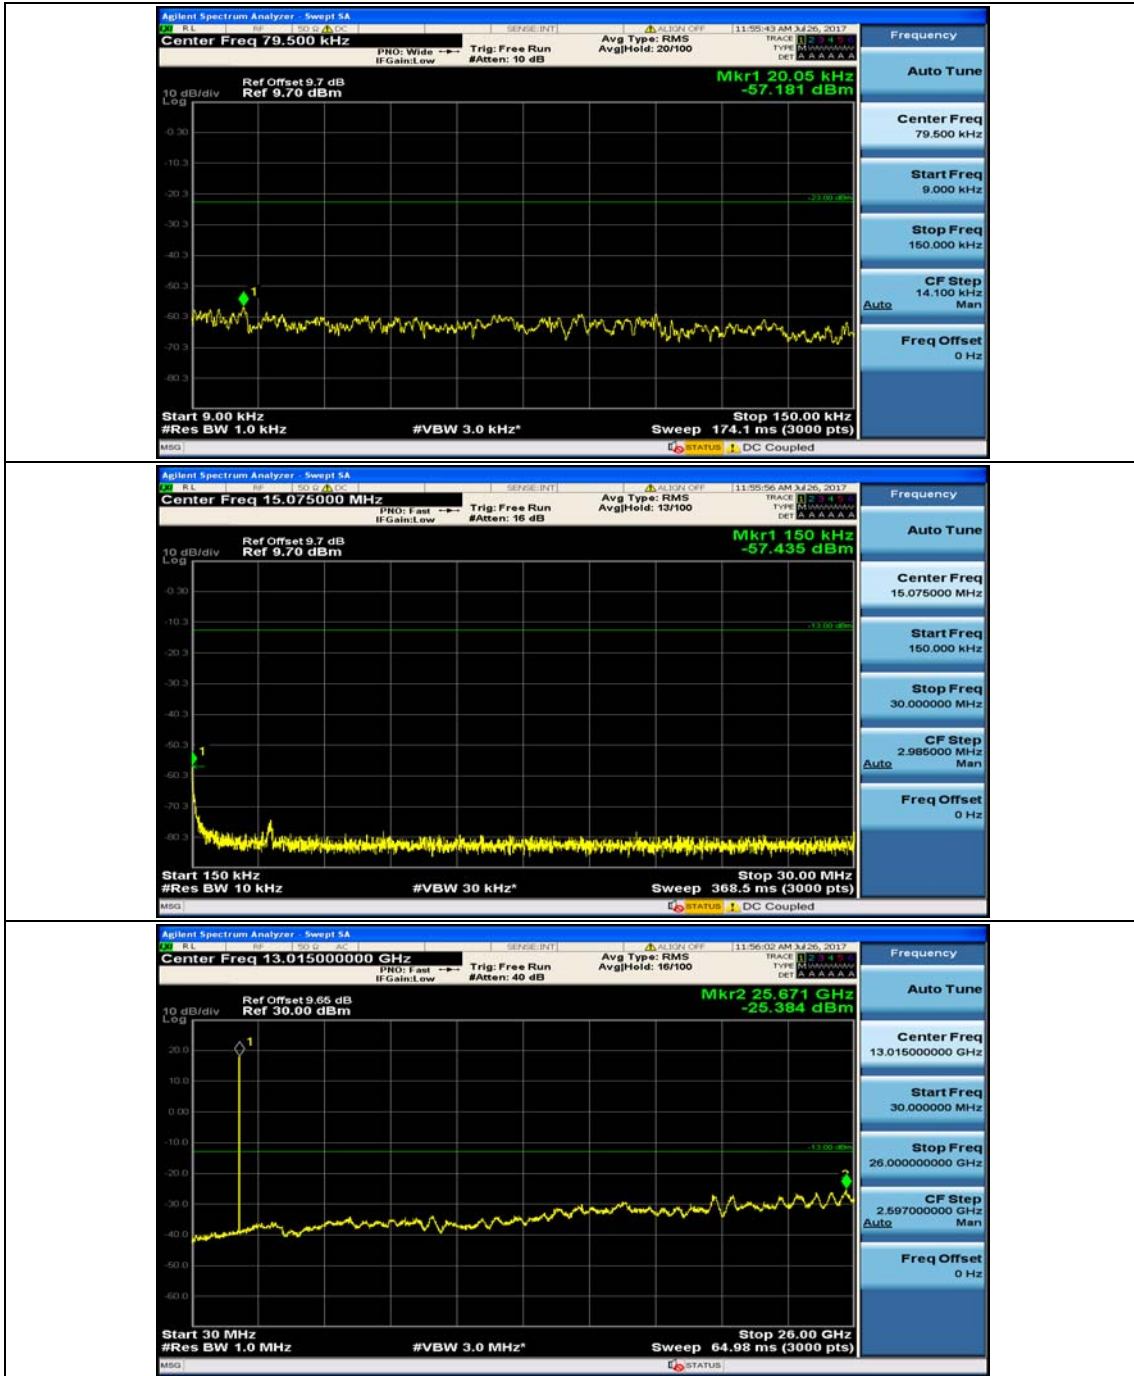

(Channel Bandwidth: 5 MHz)_MCH_16QAM_1RB#0

(Channel Bandwidth: 5 MHz)_MCH_16QAM_1RB#12

(Channel Bandwidth: 5 MHz)_HCH_16QAM_1RB#0

(Channel Bandwidth: 5 MHz)_HCH_16QAM_1RB#12

Channel Bandwidth: 10 MHz

Channel Bandwidth: 10 MHz_MCH_QPSK_1RB#0

Channel Bandwidth: 10 MHz_MCH_QPSK_1RB#24

Channel Bandwidth: 10 MHz_HCH_QPSK_1RB#0

Channel Bandwidth: 10 MHz_HCH_QPSK_1RB#24

Channel Bandwidth: 10 MHz_LCH_16QAM_1RB#0

Channel Bandwidth: 10 MHz_LCH_16QAM_1RB#24