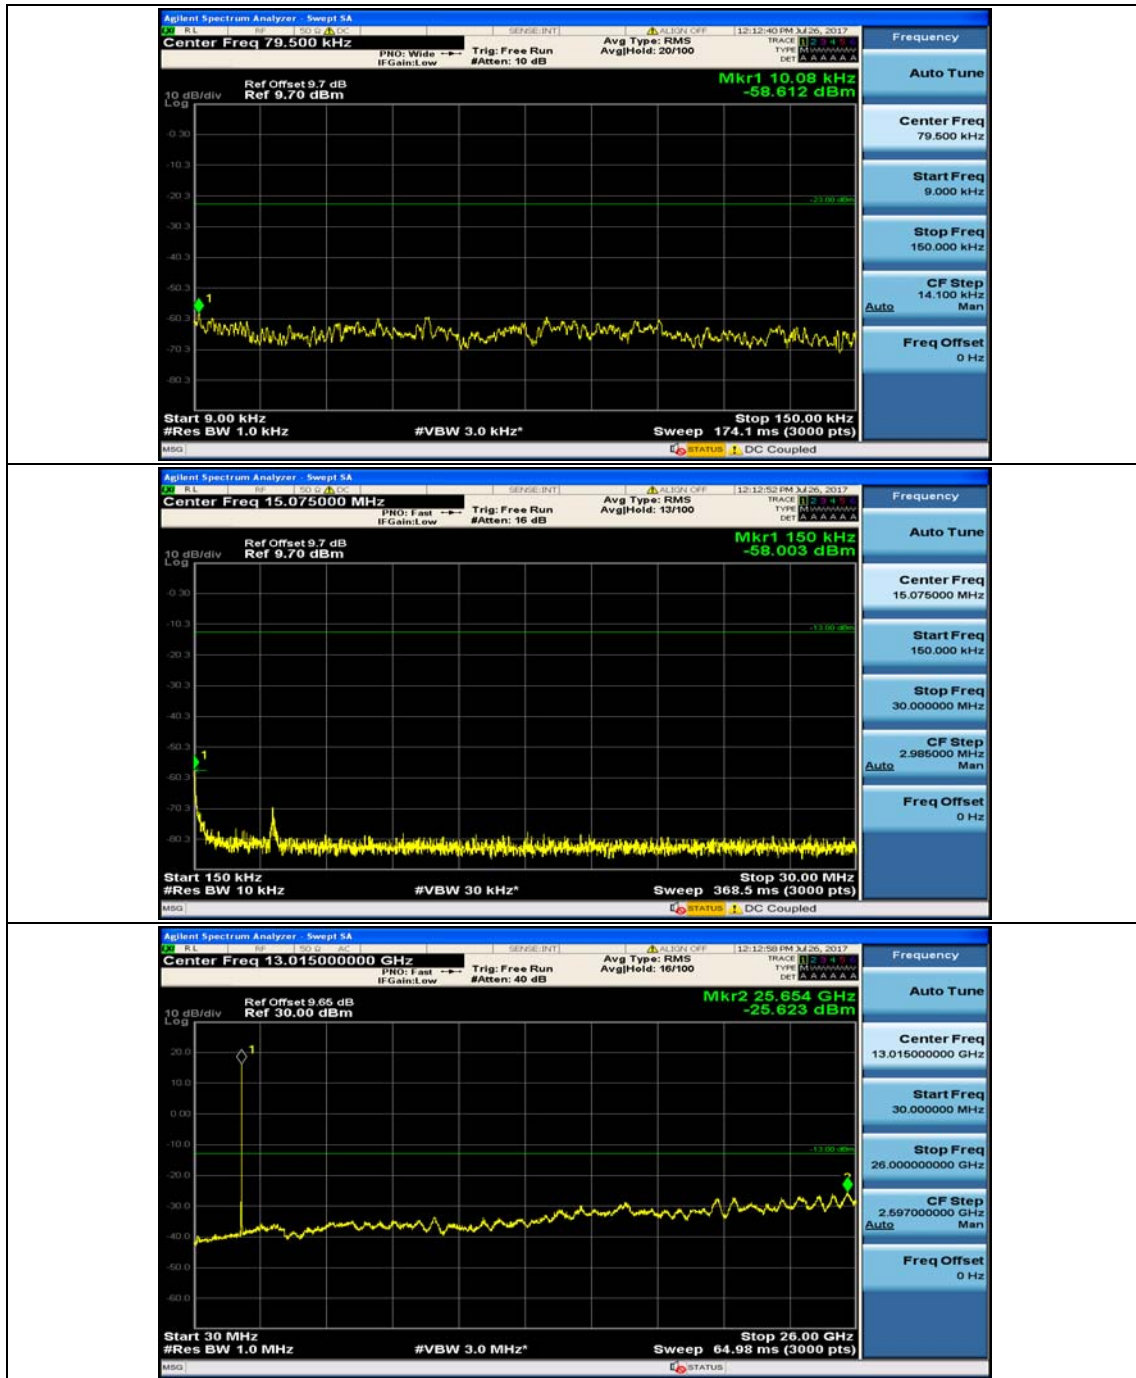

Channel Bandwidth: 10 MHz_MCH_16QAM_1RB#0

Channel Bandwidth: 10 MHz_MCH_16QAM_1RB#24

Channel Bandwidth: 10 MHz_HCH_16QAM_1RB#0

Channel Bandwidth: 10 MHz_HCH_16QAM_1RB#24

Channel Bandwidth: 15 MHz

(Channel Bandwidth:15 MHz)_MCH_QPSK_1RB#0

(Channel Bandwidth:15 MHz)_MCH_QPSK_1RB#37

(Channel Bandwidth:15 MHz)_HCH_QPSK_1RB#0

(Channel Bandwidth:15 MHz)_HCH_QPSK_1RB#37

(Channel Bandwidth:15 MHz)_LCH_16QAM_1RB#0

(Channel Bandwidth:15 MHz)_LCH_16QAM_1RB#37