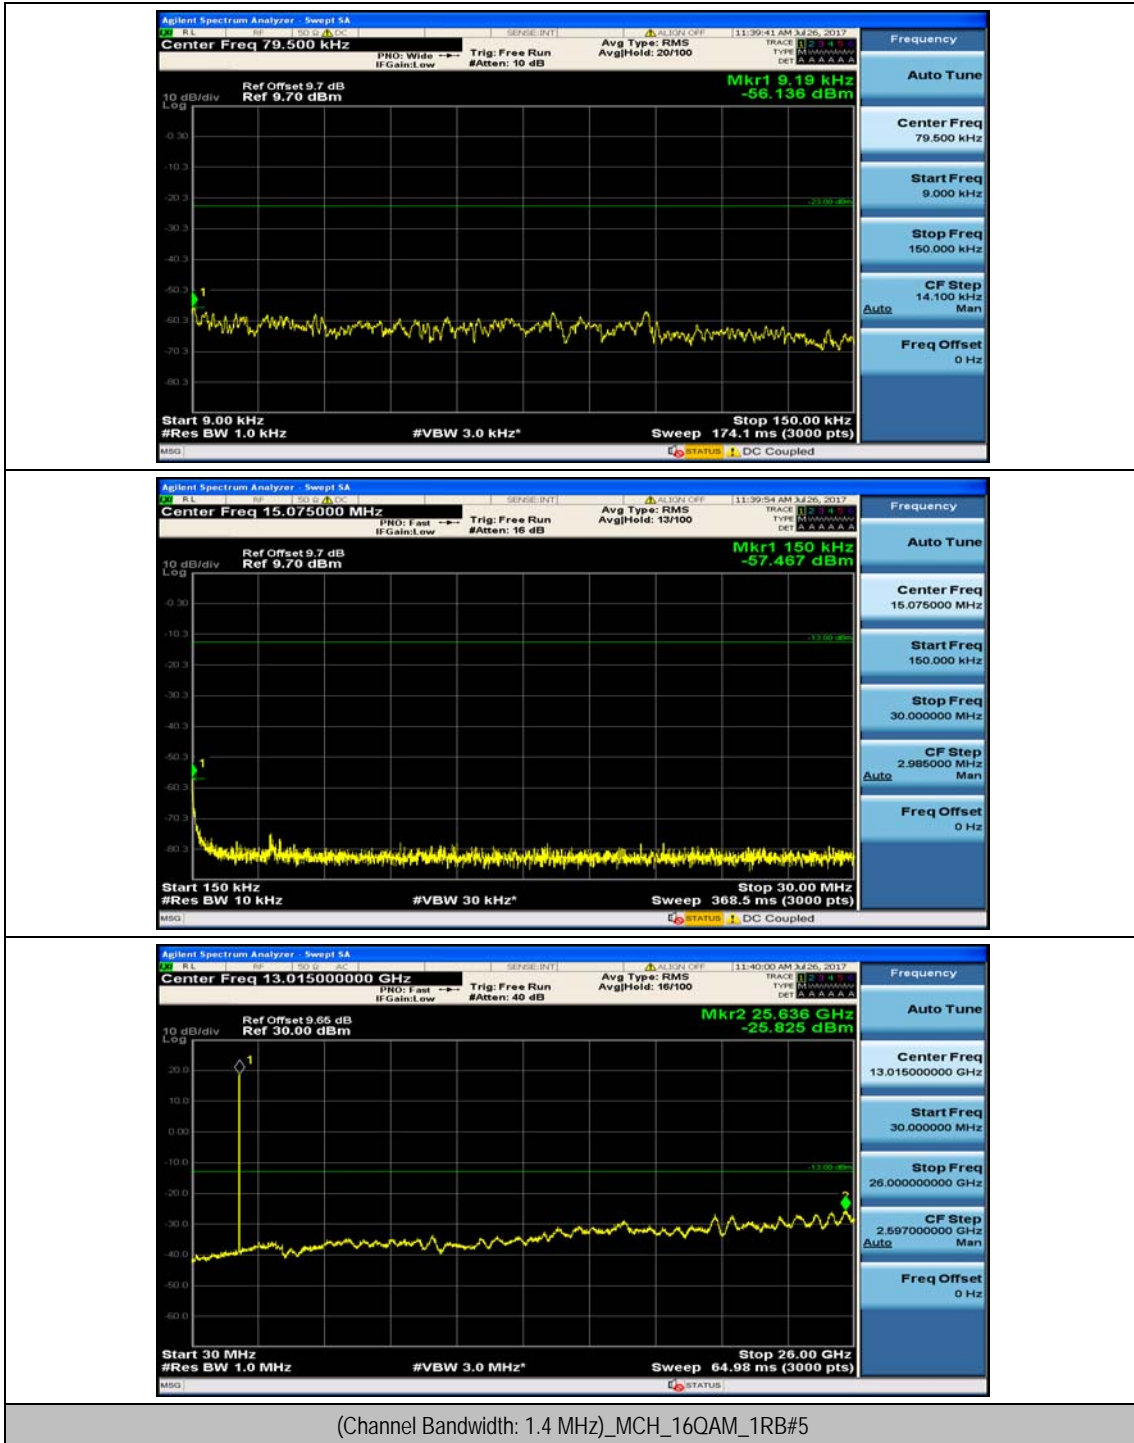

(Channel Bandwidth: 1.4 MHz)_MCH_QPSK_1RB#0

(Channel Bandwidth: 1.4 MHz)_MCH_QPSK_1RB#3

(Channel Bandwidth: 1.4 MHz)_HCH_QPSK_1RB#0

(Channel Bandwidth: 1.4 MHz)_HCH_QPSK_1RB#3

(Channel Bandwidth: 1.4 MHz)_LCH_16QAM_1RB#0

(Channel Bandwidth: 1.4 MHz)_LCH_16QAM_1RB#3

(Channel Bandwidth: 1.4 MHz)_MCH_16QAM_1RB#0

(Channel Bandwidth: 1.4 MHz)_MCH_16QAM_1RB#3

(Channel Bandwidth: 1.4 MHz)_HCH_16QAM_1RB#0

(Channel Bandwidth: 1.4 MHz)_HCH_16QAM_1RB#3

Channel Bandwidth: 3 MHz

(Channel Bandwidth: 3 MHz)_MCH_QPSK_1RB#0

(Channel Bandwidth: 3 MHz)_MCH_QPSK_1RB#7

(Channel Bandwidth: 3 MHz)_HCH_QPSK_1RB#0

(Channel Bandwidth: 3 MHz)_HCH_QPSK_1RB#7

(Channel Bandwidth: 3 MHz)_LCH_16QAM_1RB#0