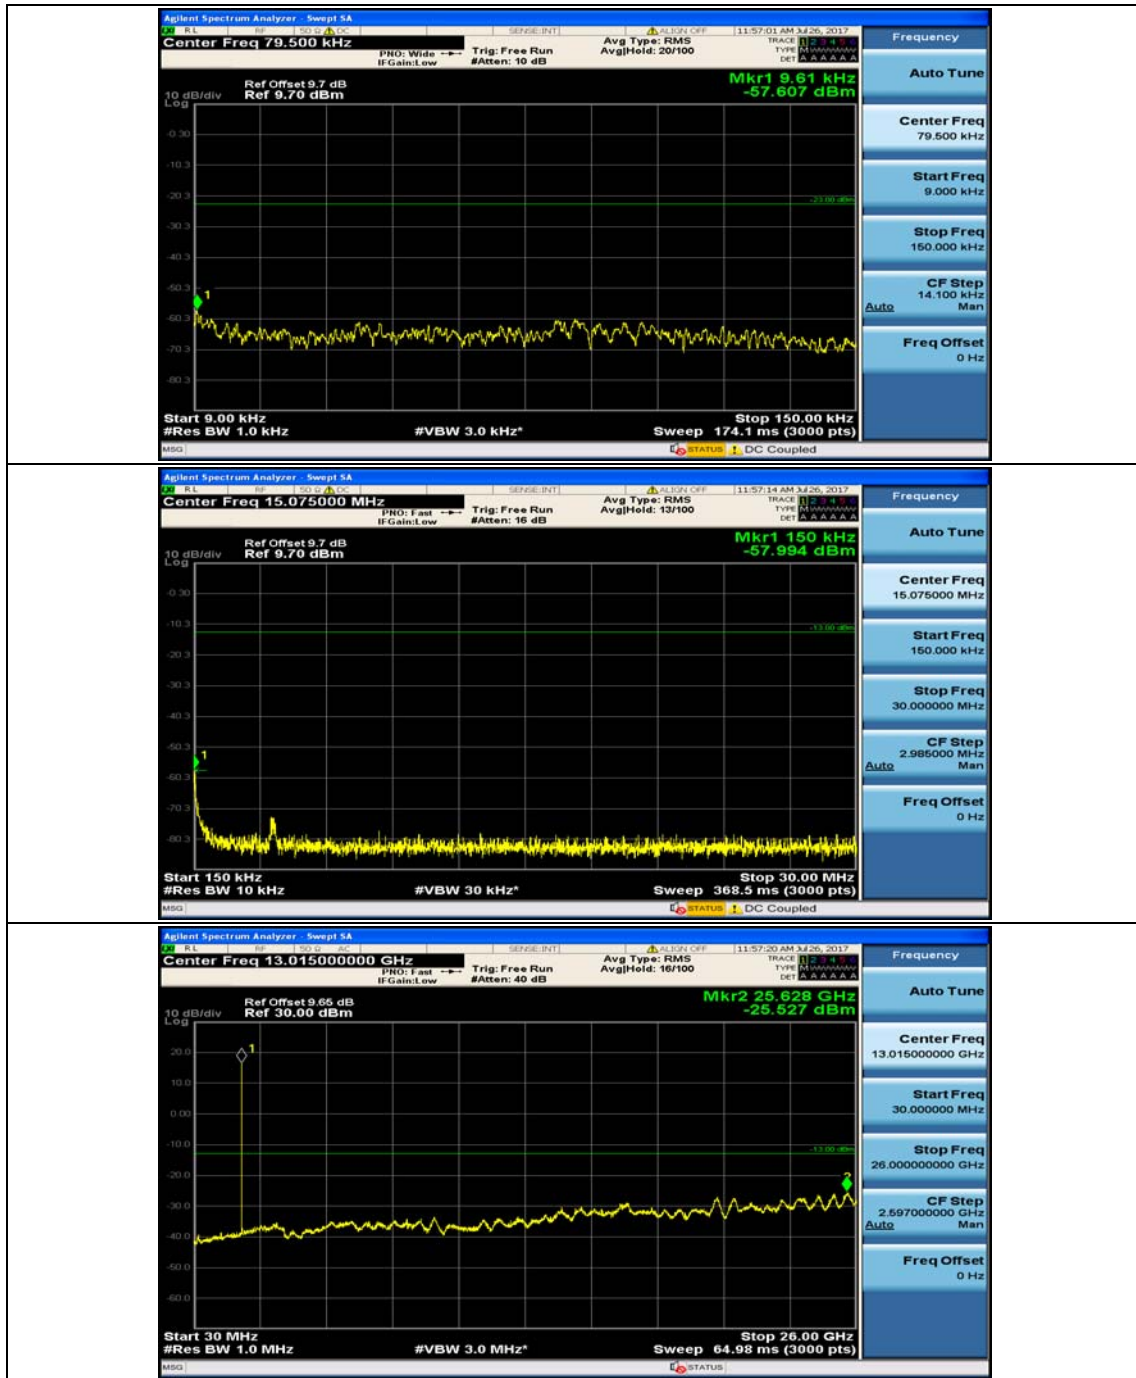

Channel Bandwidth: 5 MHz

(Channel Bandwidth: 5 MHz)_MCH_QPSK_1RB#0

(Channel Bandwidth: 5 MHz)_MCH_QPSK_1RB#12

(Channel Bandwidth: 5 MHz)_HCH_QPSK_1RB#0

(Channel Bandwidth: 5 MHz)_HCH_QPSK_1RB#12

(Channel Bandwidth: 5 MHz)_LCH_16QAM_1RB#0

(Channel Bandwidth: 5 MHz)_LCH_16QAM_1RB#12