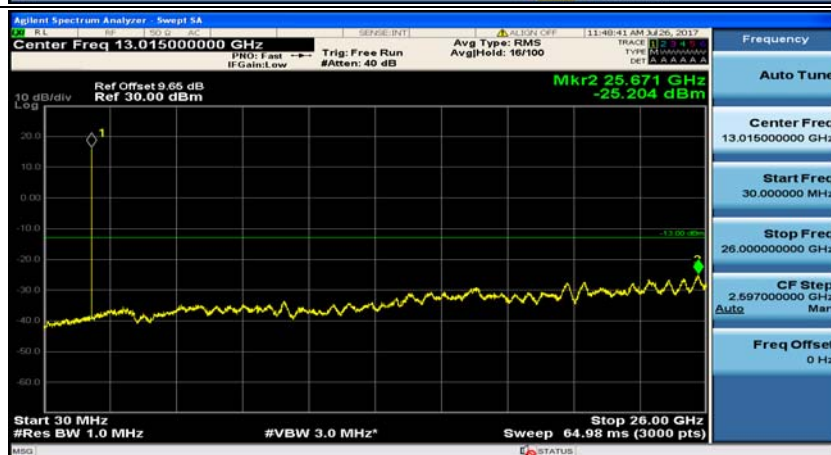

Channel Bandwidth: 3 MHz

(Channel Bandwidth: 3 MHz)_MCH_QPSK_1RB#0

(Channel Bandwidth: 3 MHz)_MCH_QPSK_1RB#7

(Channel Bandwidth: 3 MHz)_HCH_QPSK_1RB#0

(Channel Bandwidth: 3 MHz)_HCH_QPSK_1RB#7

(Channel Bandwidth: 3 MHz)_LCH_16QAM_1RB#0