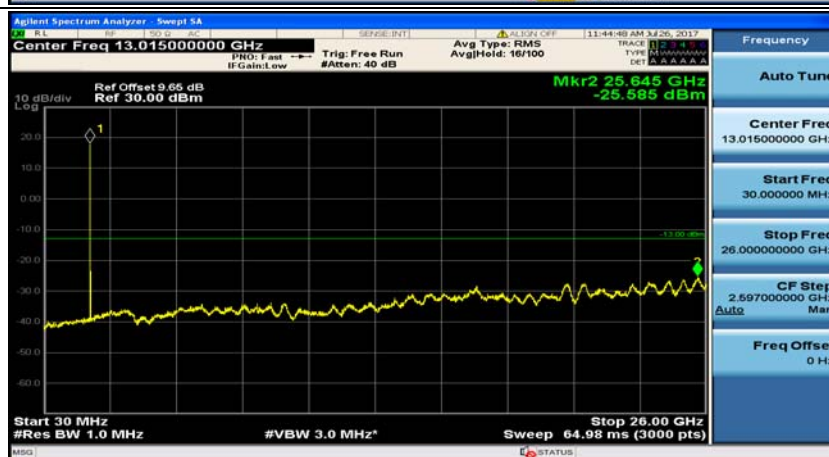

Channel Bandwidth: 3 MHz

(Channel Bandwidth: 3 MHz)_MCH_QPSK_1RB#0

(Channel Bandwidth: 3 MHz)_MCH_QPSK_1RB#7

(Channel Bandwidth: 3 MHz)_HCH_QPSK_1RB#0

(Channel Bandwidth: 3 MHz)_HCH_QPSK_1RB#7

(Channel Bandwidth: 3 MHz)_LCH_16QAM_1RB#0