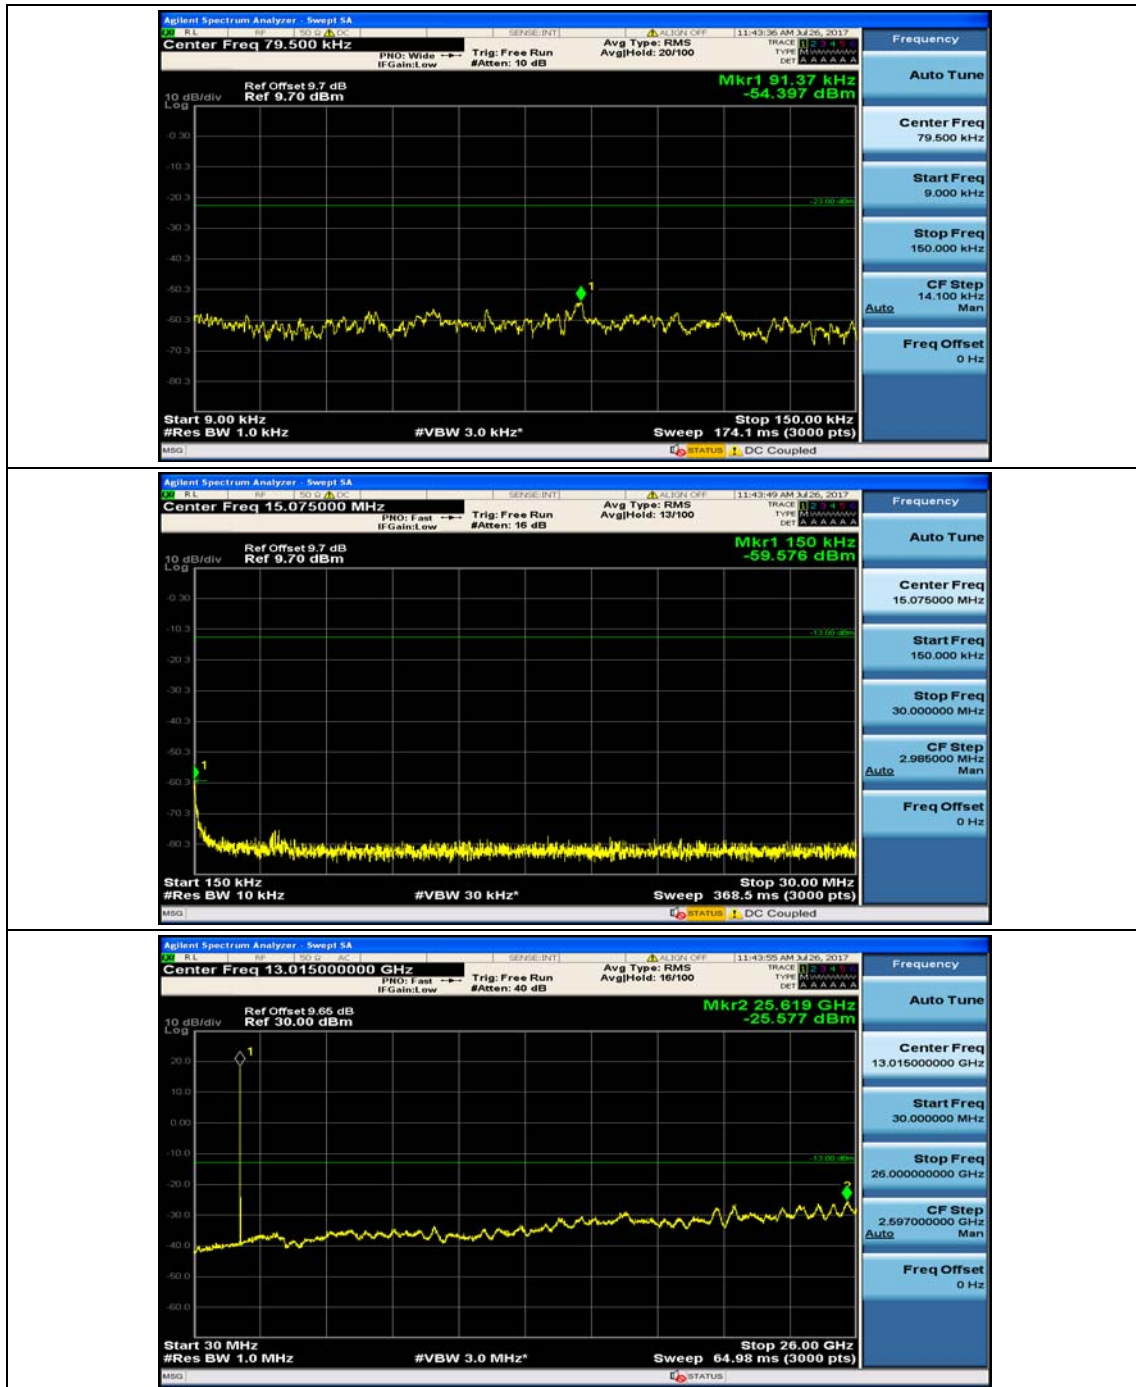

(Channel Bandwidth: 1.4 MHz)_MCH_QPSK_1RB#0

(Channel Bandwidth: 1.4 MHz)_MCH_QPSK_1RB#3

(Channel Bandwidth: 1.4 MHz)_HCH_QPSK_1RB#0

(Channel Bandwidth: 1.4 MHz)_HCH_QPSK_1RB#3

(Channel Bandwidth: 1.4 MHz)_LCH_16QAM_1RB#0

(Channel Bandwidth: 1.4 MHz)_LCH_16QAM_1RB#3

(Channel Bandwidth: 1.4 MHz)_MCH_16QAM_1RB#0

(Channel Bandwidth: 1.4 MHz)_MCH_16QAM_1RB#3

(Channel Bandwidth: 1.4 MHz)_HCH_16QAM_1RB#0

(Channel Bandwidth: 1.4 MHz)_HCH_16QAM_1RB#3

Channel Bandwidth: 3 MHz

(Channel Bandwidth: 3 MHz)_MCH_QPSK_1RB#0

(Channel Bandwidth: 3 MHz)_MCH_QPSK_1RB#7

(Channel Bandwidth: 3 MHz)_HCH_QPSK_1RB#0

(Channel Bandwidth: 3 MHz)_HCH_QPSK_1RB#7

(Channel Bandwidth: 3 MHz)_LCH_16QAM_1RB#0