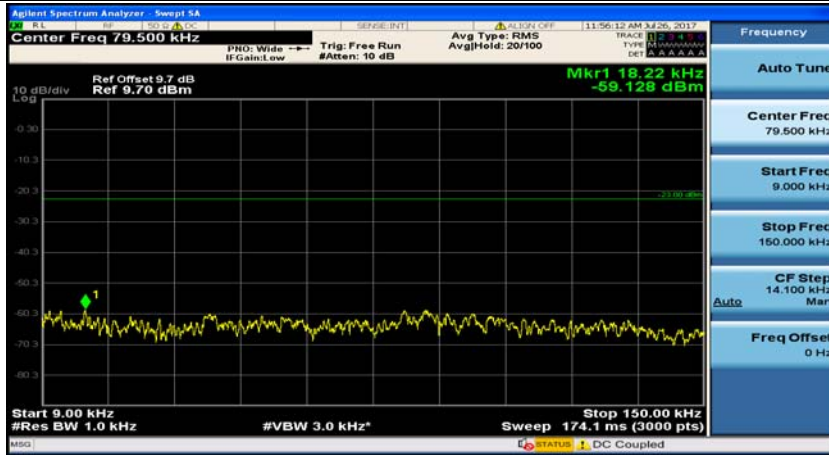

(Channel Bandwidth: 5 MHz)_HCH_QPSK_1RB#0

(Channel Bandwidth: 5 MHz)_HCH_QPSK_1RB#12