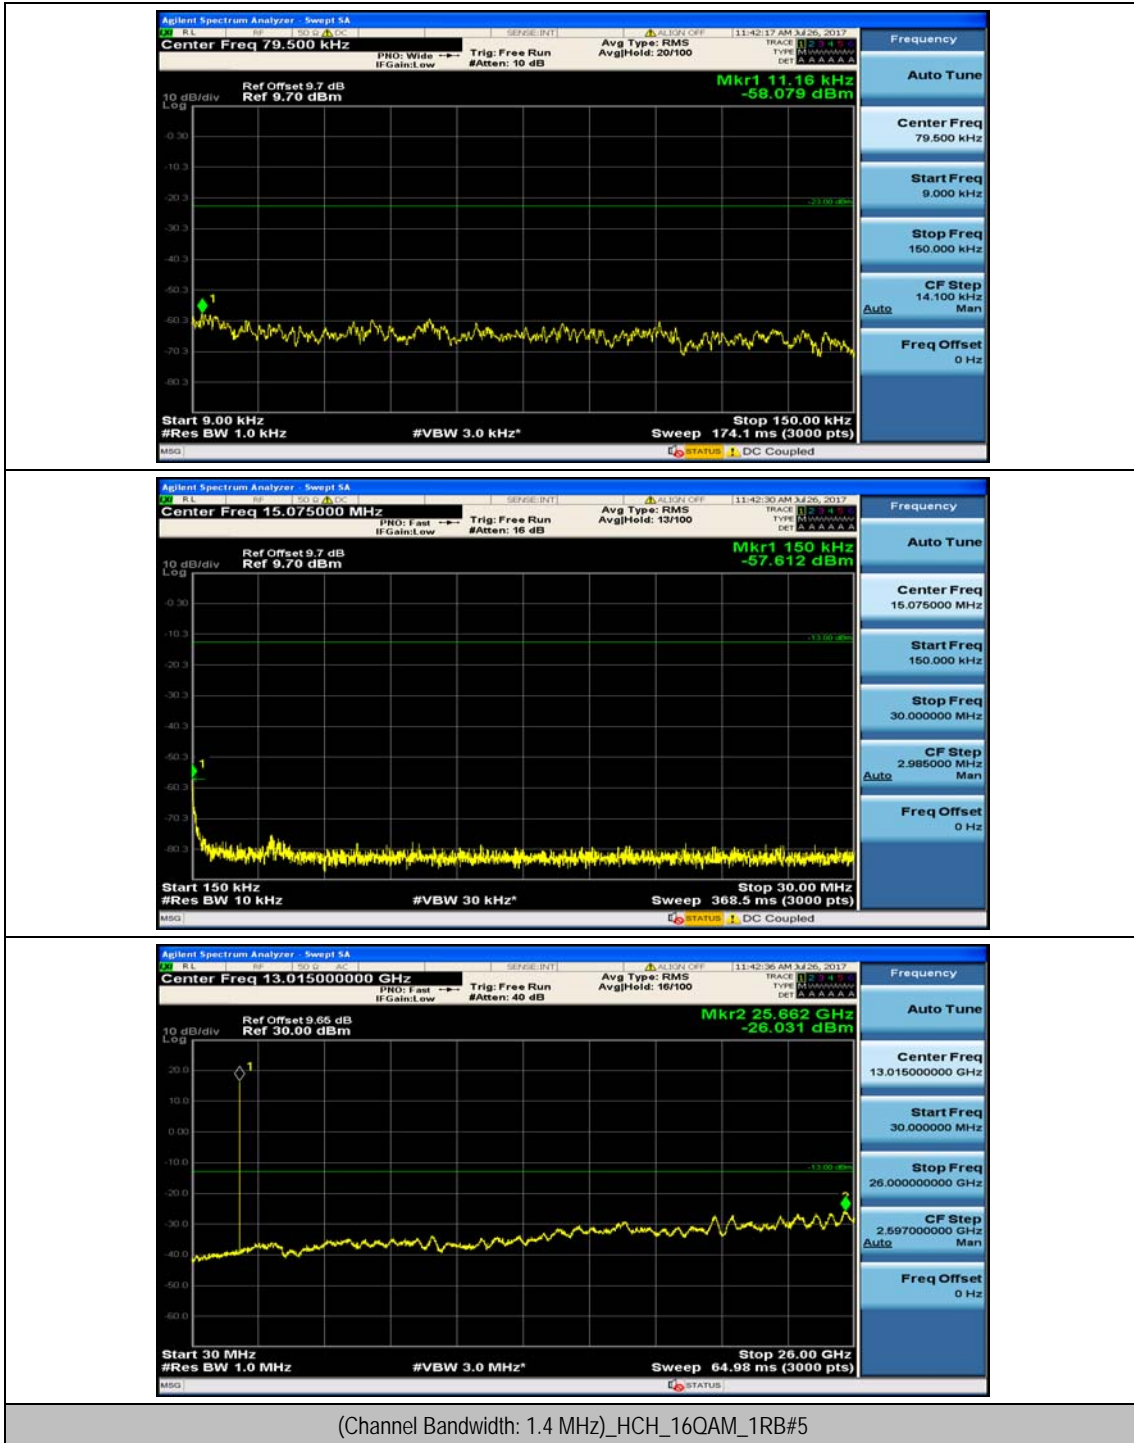

(Channel Bandwidth: 1.4 MHz)_MCH_QPSK_1RB#0

(Channel Bandwidth: 1.4 MHz)_MCH_QPSK_1RB#3

(Channel Bandwidth: 1.4 MHz)_HCH_QPSK_1RB#0

(Channel Bandwidth: 1.4 MHz)_HCH_QPSK_1RB#3

(Channel Bandwidth: 1.4 MHz)_LCH_16QAM_1RB#0

(Channel Bandwidth: 1.4 MHz)_LCH_16QAM_1RB#3

(Channel Bandwidth: 1.4 MHz)_MCH_16QAM_1RB#0

(Channel Bandwidth: 1.4 MHz)_MCH_16QAM_1RB#3

(Channel Bandwidth: 1.4 MHz)_HCH_16QAM_1RB#0

(Channel Bandwidth: 1.4 MHz)_HCH_16QAM_1RB#3

Channel Bandwidth: 3 MHz

(Channel Bandwidth: 3 MHz)_MCH_QPSK_1RB#0

(Channel Bandwidth: 3 MHz)_MCH_QPSK_1RB#7

(Channel Bandwidth: 3 MHz)_HCH_QPSK_1RB#0

(Channel Bandwidth: 3 MHz)_HCH_QPSK_1RB#7

(Channel Bandwidth: 3 MHz)_LCH_16QAM_1RB#0