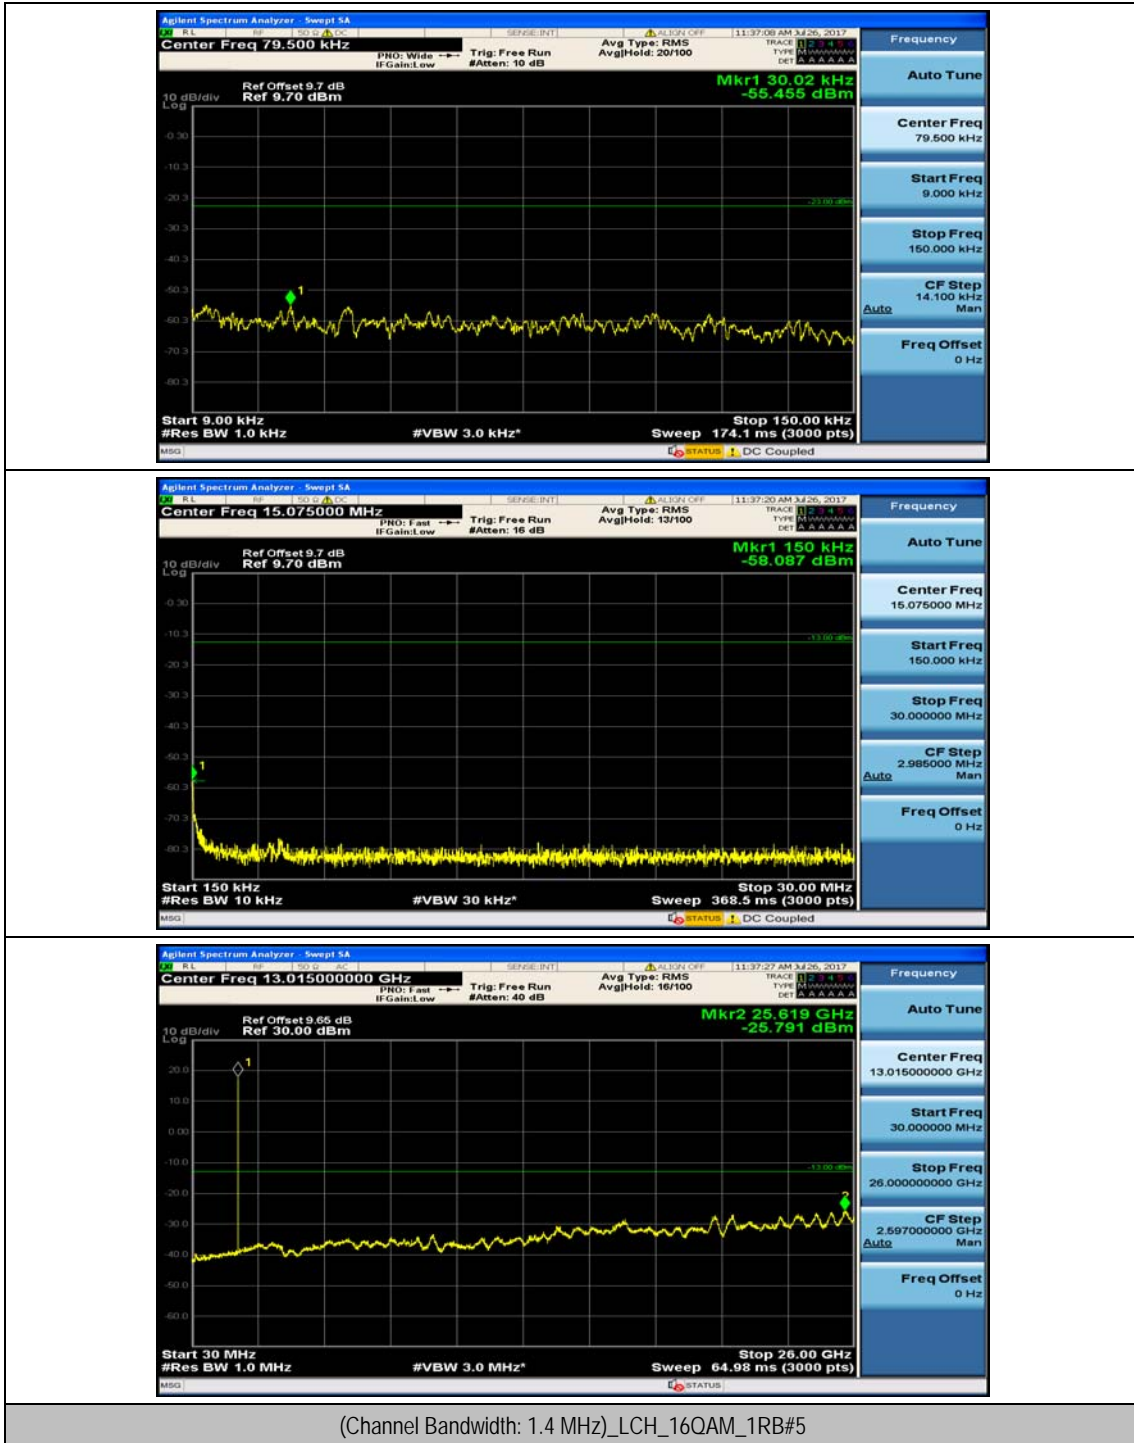

(Channel Bandwidth: 1.4 MHz)_MCH_QPSK_1RB#0

(Channel Bandwidth: 1.4 MHz)_MCH_QPSK_1RB#3

(Channel Bandwidth: 1.4 MHz)_HCH_QPSK_1RB#0

(Channel Bandwidth: 1.4 MHz)_HCH_QPSK_1RB#3

(Channel Bandwidth: 1.4 MHz)_LCH_16QAM_1RB#0

(Channel Bandwidth: 1.4 MHz)_LCH_16QAM_1RB#3

(Channel Bandwidth: 1.4 MHz)_MCH_16QAM_1RB#0

(Channel Bandwidth: 1.4 MHz)_MCH_16QAM_1RB#3

(Channel Bandwidth: 1.4 MHz)_HCH_16QAM_1RB#0

(Channel Bandwidth: 1.4 MHz)_HCH_16QAM_1RB#3

Channel Bandwidth: 3 MHz

(Channel Bandwidth: 3 MHz)_MCH_QPSK_1RB#0

(Channel Bandwidth: 3 MHz)_MCH_QPSK_1RB#7

(Channel Bandwidth: 3 MHz)_HCH_QPSK_1RB#0

(Channel Bandwidth: 3 MHz)_HCH_QPSK_1RB#7

(Channel Bandwidth: 3 MHz)_LCH_16QAM_1RB#0