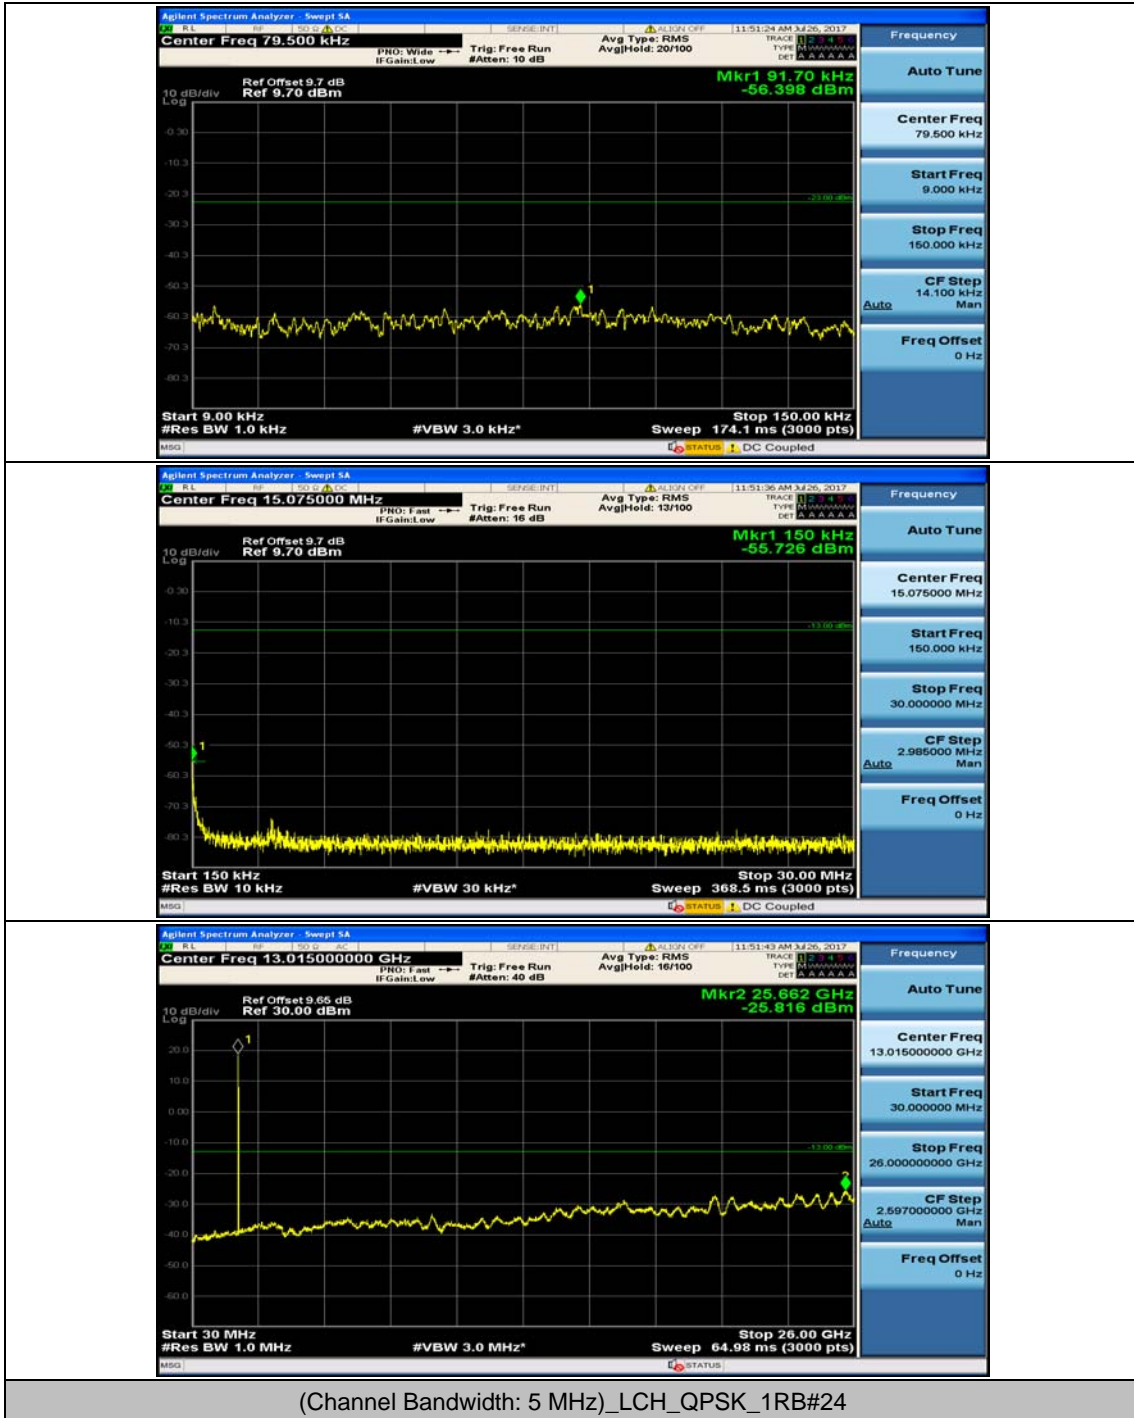

(Channel Bandwidth: 3 MHz)_LCH_16QAM_1RB#7

(Channel Bandwidth: 3 MHz)_MCH_16QAM_1RB#0

(Channel Bandwidth: 3 MHz)_MCH_16QAM_1RB#7

(Channel Bandwidth: 3 MHz)_HCH_16QAM_1RB#0

(Channel Bandwidth: 3 MHz)_HCH_16QAM_1RB#7

Channel Bandwidth: 5 MHz

(Channel Bandwidth: 5 MHz)_MCH_QPSK_1RB#0

(Channel Bandwidth: 5 MHz)_MCH_QPSK_1RB#12

(Channel Bandwidth: 5 MHz)_HCH_QPSK_1RB#0

(Channel Bandwidth: 5 MHz)_HCH_QPSK_1RB#12

(Channel Bandwidth: 5 MHz)_LCH_16QAM_1RB#0