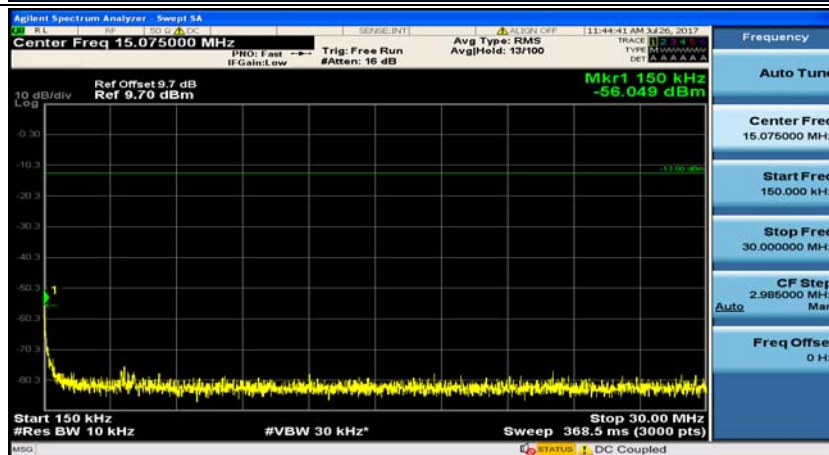

Channel Bandwidth: 3 MHz

(Channel Bandwidth: 3 MHz)_MCH_QPSK_1RB#0

(Channel Bandwidth: 3 MHz)_MCH_QPSK_1RB#7

(Channel Bandwidth: 3 MHz)_HCH_QPSK_1RB#0

(Channel Bandwidth: 3 MHz)_HCH_QPSK_1RB#7

(Channel Bandwidth: 3 MHz)_LCH_16QAM_1RB#0