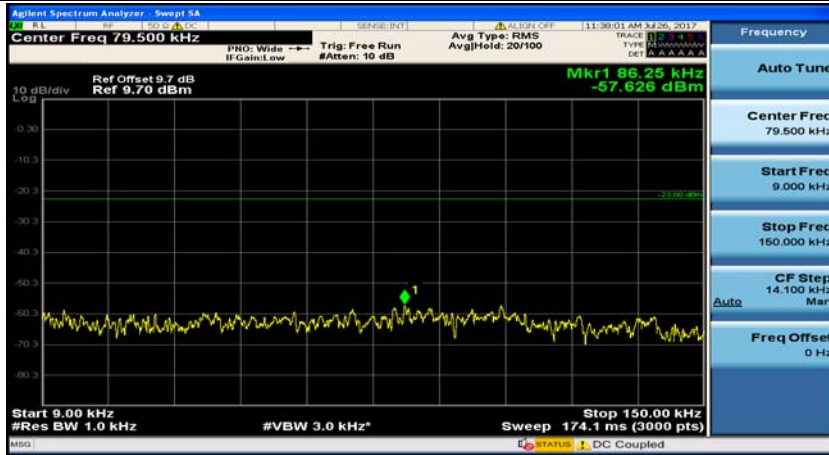

(Channel Bandwidth: 1.4 MHz)_MCH_QPSK_1RB#0

(Channel Bandwidth: 1.4 MHz)_MCH_QPSK_1RB#3

(Channel Bandwidth: 1.4 MHz)_HCH_QPSK_1RB#0

(Channel Bandwidth: 1.4 MHz)_HCH_QPSK_1RB#3

(Channel Bandwidth: 1.4 MHz)_LCH_16QAM_1RB#0

(Channel Bandwidth: 1.4 MHz)_LCH_16QAM_1RB#3

(Channel Bandwidth: 1.4 MHz)_MCH_16QAM_1RB#0

(Channel Bandwidth: 1.4 MHz)_MCH_16QAM_1RB#3

(Channel Bandwidth: 1.4 MHz)_HCH_16QAM_1RB#0

(Channel Bandwidth: 1.4 MHz)_HCH_16QAM_1RB#3