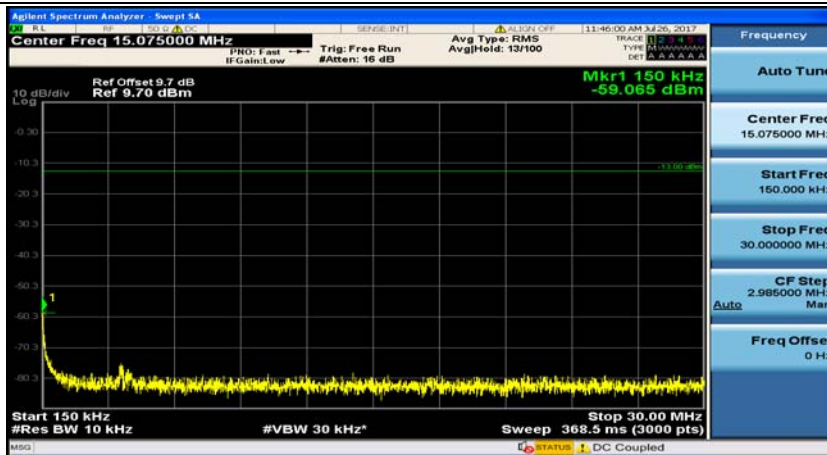

(Channel Bandwidth: 1.4 MHz)_LCH_16QAM_1RB#3

(Channel Bandwidth: 1.4 MHz)_MCH_16QAM_1RB#0

(Channel Bandwidth: 1.4 MHz)_MCH_16QAM_1RB#3

(Channel Bandwidth: 1.4 MHz)_HCH_16QAM_1RB#0

(Channel Bandwidth: 1.4 MHz)_HCH_16QAM_1RB#3

Channel Bandwidth: 3 MHz

(Channel Bandwidth: 3 MHz)_MCH_QPSK_1RB#0

(Channel Bandwidth: 3 MHz)_MCH_QPSK_1RB#7

(Channel Bandwidth: 3 MHz)_HCH_QPSK_1RB#0

(Channel Bandwidth: 3 MHz)_HCH_QPSK_1RB#7

(Channel Bandwidth: 3 MHz)_LCH_16QAM_1RB#0