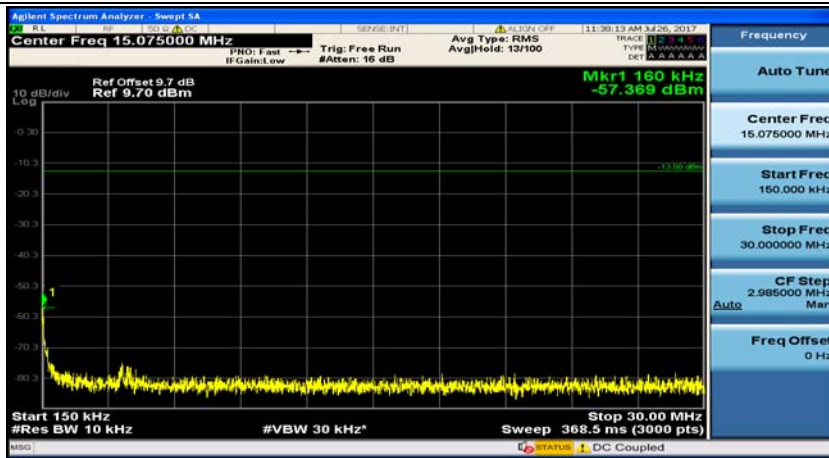

(Channel Bandwidth: 1.4 MHz)_MCH_QPSK_1RB#0

(Channel Bandwidth: 1.4 MHz)_MCH_QPSK_1RB#3

(Channel Bandwidth: 1.4 MHz)_HCH_QPSK_1RB#0

(Channel Bandwidth: 1.4 MHz)_HCH_QPSK_1RB#3

(Channel Bandwidth: 1.4 MHz)_LCH_16QAM_1RB#0

(Channel Bandwidth: 1.4 MHz)_LCH_16QAM_1RB#3

(Channel Bandwidth: 1.4 MHz)_MCH_16QAM_1RB#0

(Channel Bandwidth: 1.4 MHz)_MCH_16QAM_1RB#3

(Channel Bandwidth: 1.4 MHz)_HCH_16QAM_1RB#0

(Channel Bandwidth: 1.4 MHz)_HCH_16QAM_1RB#3