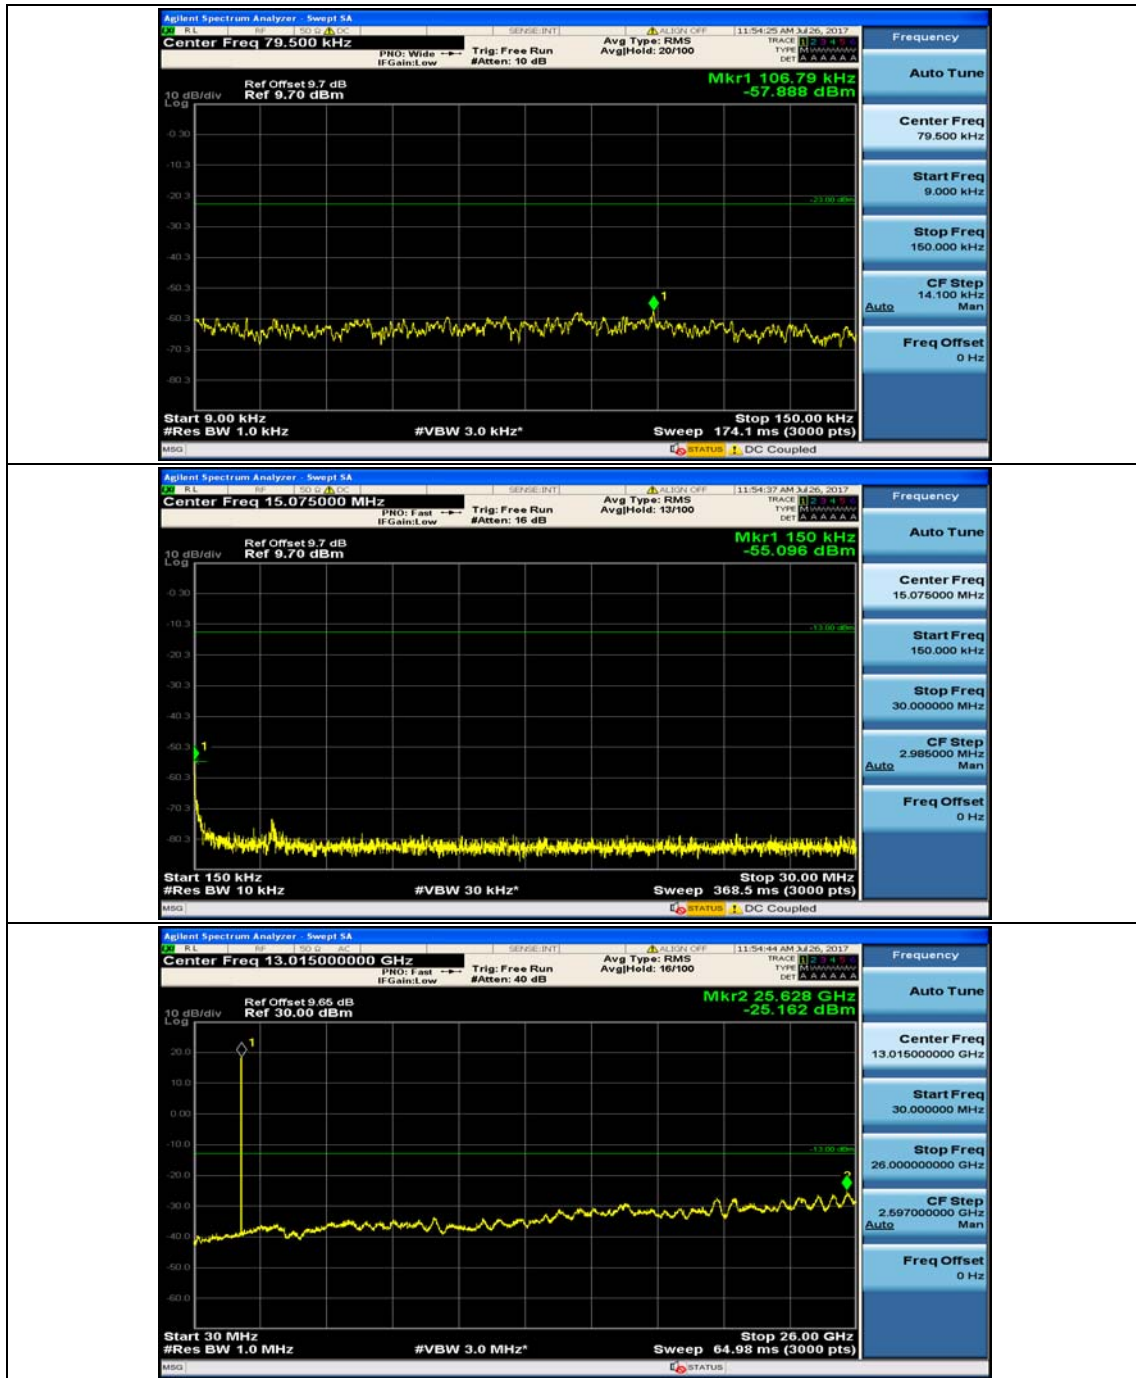

Channel Bandwidth: 5 MHz

(Channel Bandwidth: 5 MHz)_MCH_QPSK_1RB#0

(Channel Bandwidth: 5 MHz)_MCH_QPSK_1RB#12

(Channel Bandwidth: 5 MHz)_HCH_QPSK_1RB#0

(Channel Bandwidth: 5 MHz)_HCH_QPSK_1RB#12

(Channel Bandwidth: 5 MHz)_LCH_16QAM_1RB#0

(Channel Bandwidth: 5 MHz)_LCH_16QAM_1RB#12