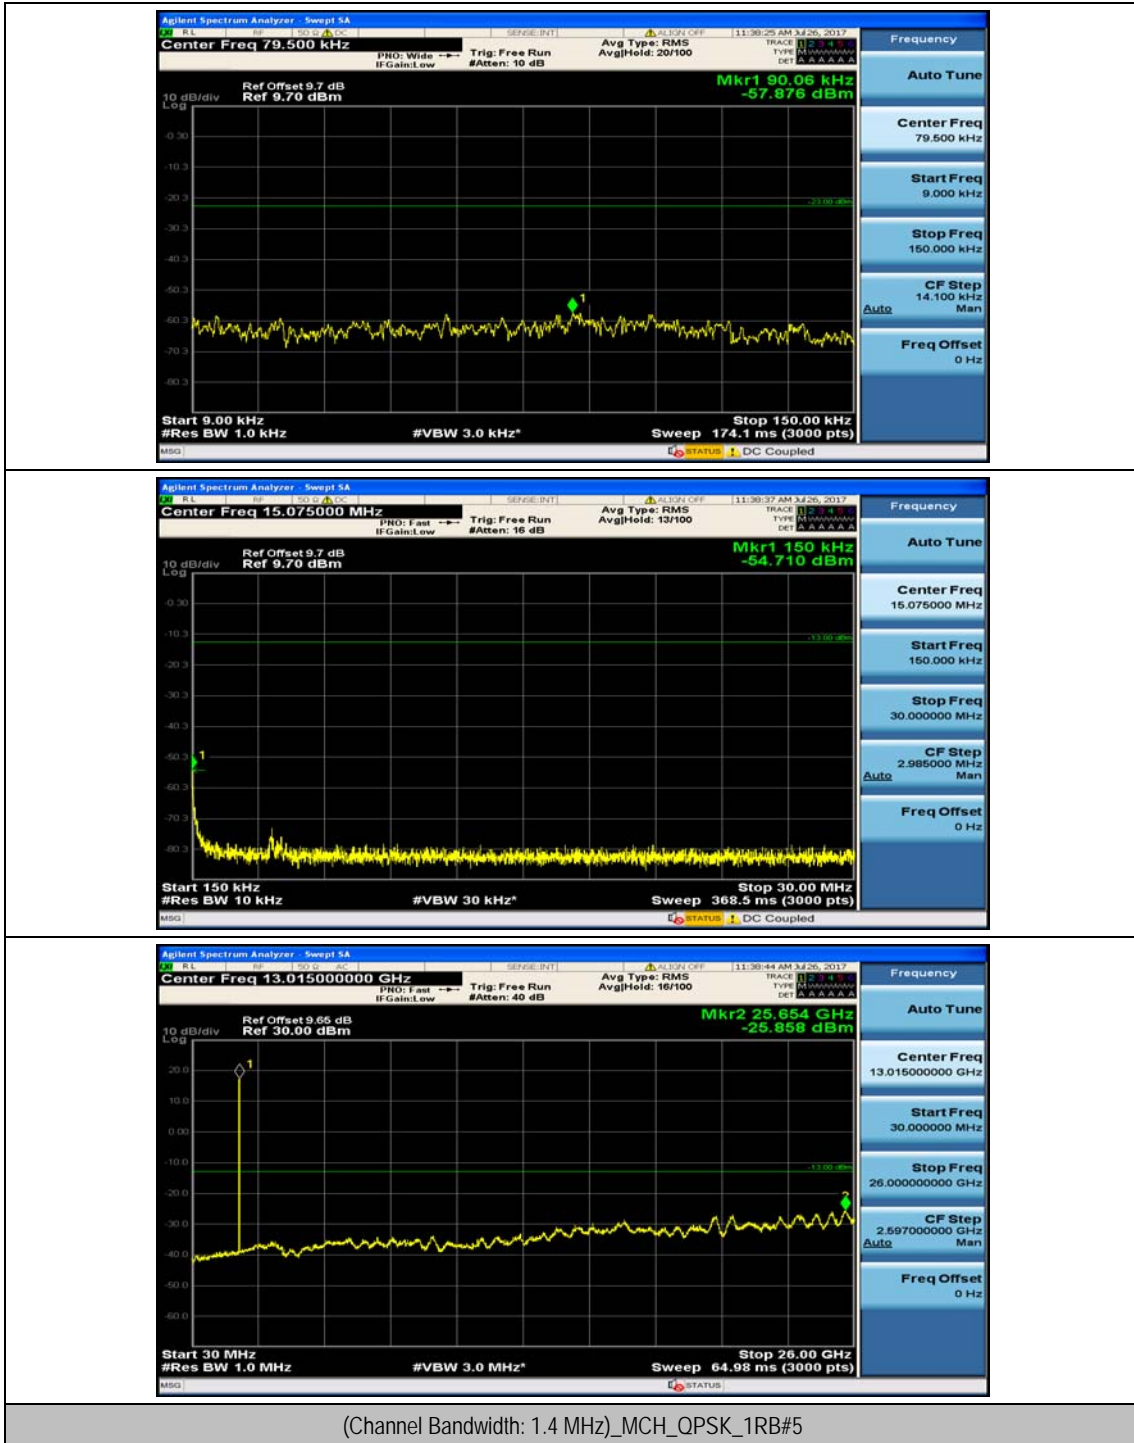

(Channel Bandwidth: 1.4 MHz)_MCH_QPSK_1RB#0

(Channel Bandwidth: 1.4 MHz)_MCH_QPSK_1RB#3

(Channel Bandwidth: 1.4 MHz)_HCH_QPSK_1RB#0

(Channel Bandwidth: 1.4 MHz)_HCH_QPSK_1RB#3

(Channel Bandwidth: 1.4 MHz)_LCH_16QAM_1RB#0

(Channel Bandwidth: 1.4 MHz)_LCH_16QAM_1RB#3

(Channel Bandwidth: 1.4 MHz)_MCH_16QAM_1RB#0

(Channel Bandwidth: 1.4 MHz)_MCH_16QAM_1RB#3

(Channel Bandwidth: 1.4 MHz)_HCH_16QAM_1RB#0

(Channel Bandwidth: 1.4 MHz)_HCH_16QAM_1RB#3

Channel Bandwidth: 3 MHz

(Channel Bandwidth: 3 MHz)_MCH_QPSK_1RB#0

(Channel Bandwidth: 3 MHz)_MCH_QPSK_1RB#7

(Channel Bandwidth: 3 MHz)_HCH_QPSK_1RB#0

(Channel Bandwidth: 3 MHz)_HCH_QPSK_1RB#7

(Channel Bandwidth: 3 MHz)_LCH_16QAM_1RB#0