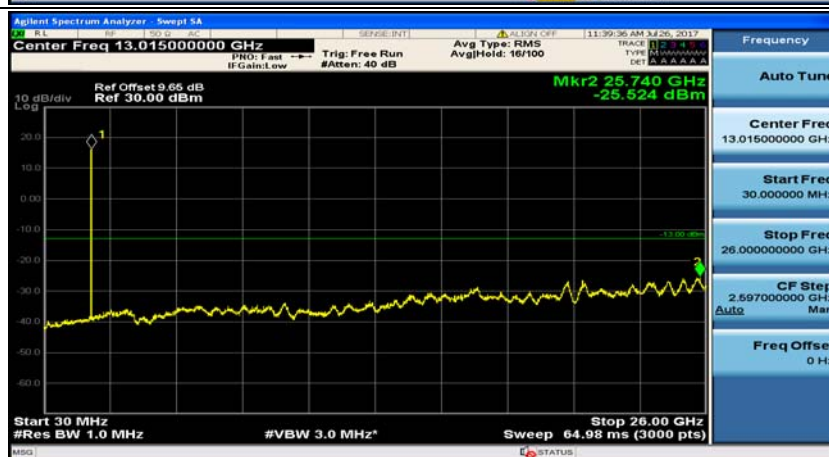

(Channel Bandwidth: 1.4 MHz)_MCH_QPSK_1RB#0

(Channel Bandwidth: 1.4 MHz)_MCH_QPSK_1RB#3

(Channel Bandwidth: 1.4 MHz)_HCH_QPSK_1RB#0

(Channel Bandwidth: 1.4 MHz)_HCH_QPSK_1RB#3

(Channel Bandwidth: 1.4 MHz)_LCH_16QAM_1RB#0

(Channel Bandwidth: 1.4 MHz)_LCH_16QAM_1RB#3

(Channel Bandwidth: 1.4 MHz)_MCH_16QAM_1RB#0

(Channel Bandwidth: 1.4 MHz)_MCH_16QAM_1RB#3

(Channel Bandwidth: 1.4 MHz)_HCH_16QAM_1RB#0

(Channel Bandwidth: 1.4 MHz)_HCH_16QAM_1RB#3