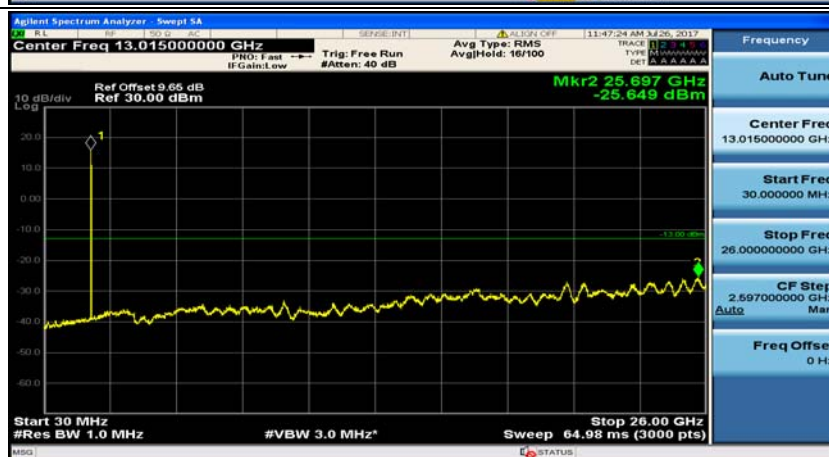

(Channel Bandwidth: 3 MHz)_MCH_16QAM_1RB#0