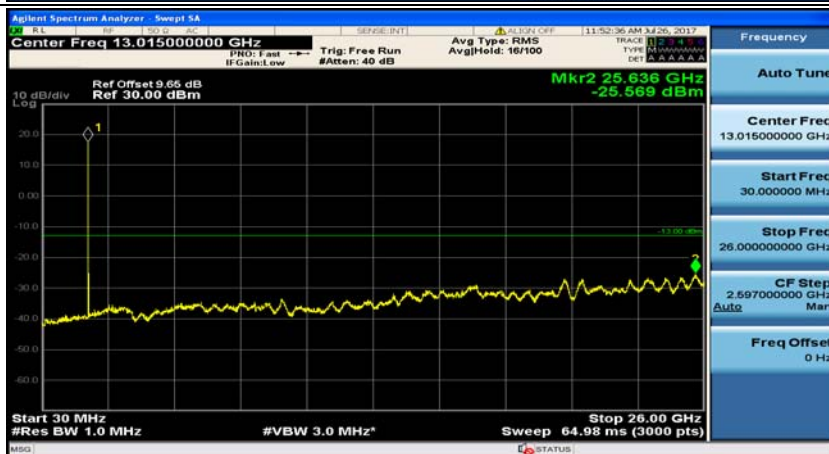

(Channel Bandwidth: 5 MHz)_LCH_16QAM_1RB#12