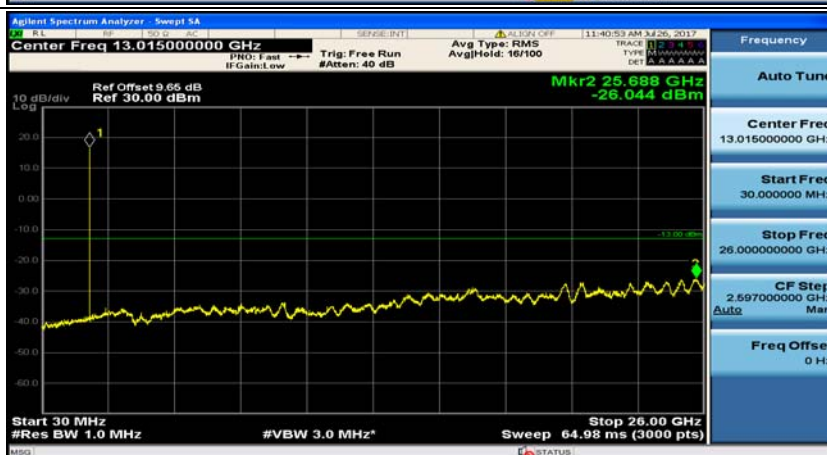

(Channel Bandwidth: 1.4 MHz)_MCH_QPSK_1RB#0

(Channel Bandwidth: 1.4 MHz)_MCH_QPSK_1RB#3

(Channel Bandwidth: 1.4 MHz)_HCH_QPSK_1RB#0

(Channel Bandwidth: 1.4 MHz)_HCH_QPSK_1RB#3

(Channel Bandwidth: 1.4 MHz)_LCH_16QAM_1RB#0

(Channel Bandwidth: 1.4 MHz)_LCH_16QAM_1RB#3

(Channel Bandwidth: 1.4 MHz)_MCH_16QAM_1RB#0

(Channel Bandwidth: 1.4 MHz)_MCH_16QAM_1RB#3

(Channel Bandwidth: 1.4 MHz)_HCH_16QAM_1RB#0

(Channel Bandwidth: 1.4 MHz)_HCH_16QAM_1RB#3