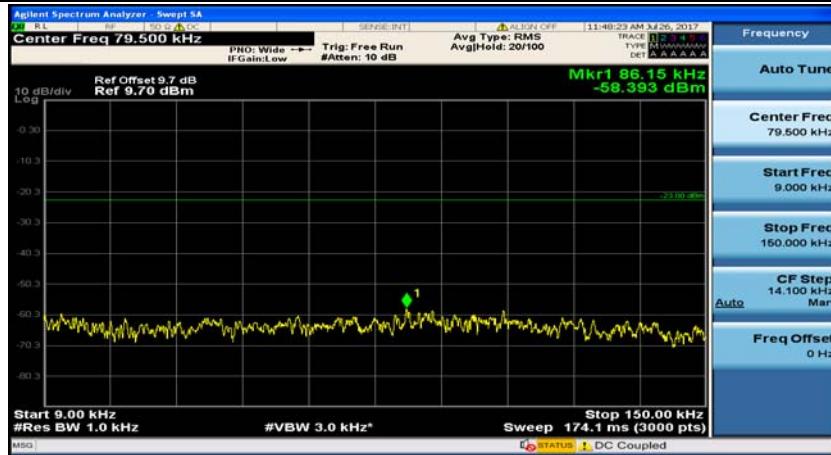

Channel Bandwidth: 3 MHz

(Channel Bandwidth: 3 MHz)_MCH_QPSK_1RB#0

(Channel Bandwidth: 3 MHz)_MCH_QPSK_1RB#7

(Channel Bandwidth: 3 MHz)_HCH_QPSK_1RB#0

(Channel Bandwidth: 3 MHz)_HCH_QPSK_1RB#7

(Channel Bandwidth: 3 MHz)_LCH_16QAM_1RB#0