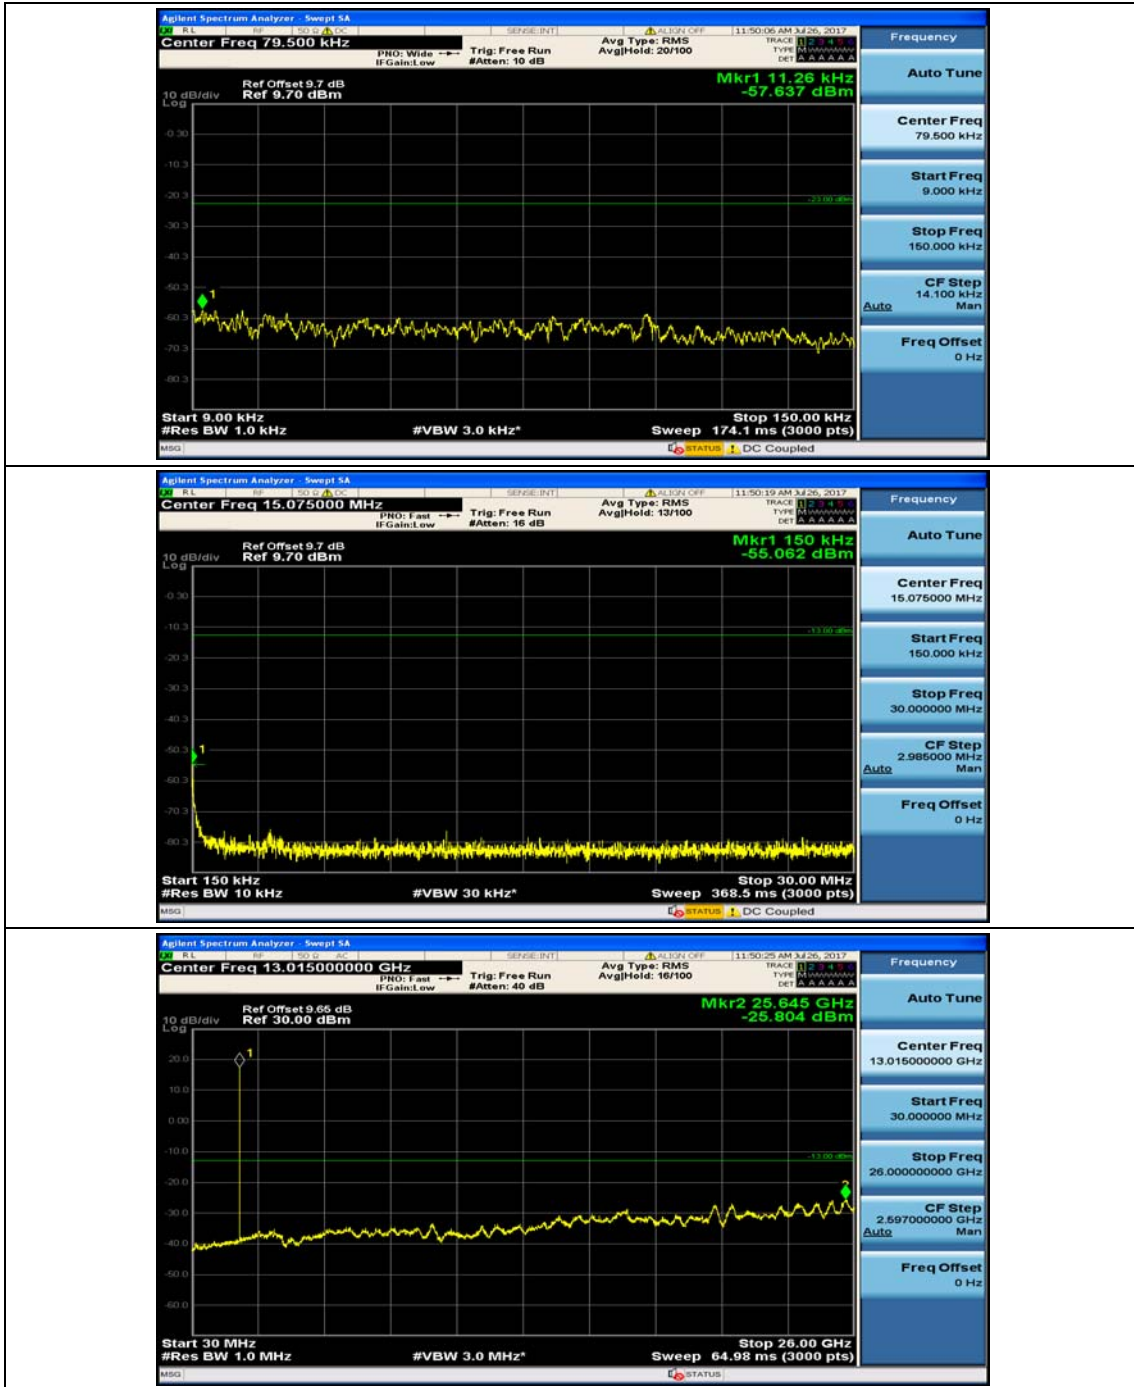

(Channel Bandwidth: 3 MHz)_LCH_16QAM_1RB#7

(Channel Bandwidth: 3 MHz)_MCH_16QAM_1RB#0

(Channel Bandwidth: 3 MHz)_MCH_16QAM_1RB#7

(Channel Bandwidth: 3 MHz)_HCH_16QAM_1RB#0

(Channel Bandwidth: 3 MHz)_HCH_16QAM_1RB#7

Channel Bandwidth: 5 MHz

(Channel Bandwidth: 5 MHz)_MCH_QPSK_1RB#0

(Channel Bandwidth: 5 MHz)_MCH_QPSK_1RB#12

(Channel Bandwidth: 5 MHz)_HCH_QPSK_1RB#0

(Channel Bandwidth: 5 MHz)_HCH_QPSK_1RB#12

(Channel Bandwidth: 5 MHz)_LCH_16QAM_1RB#0