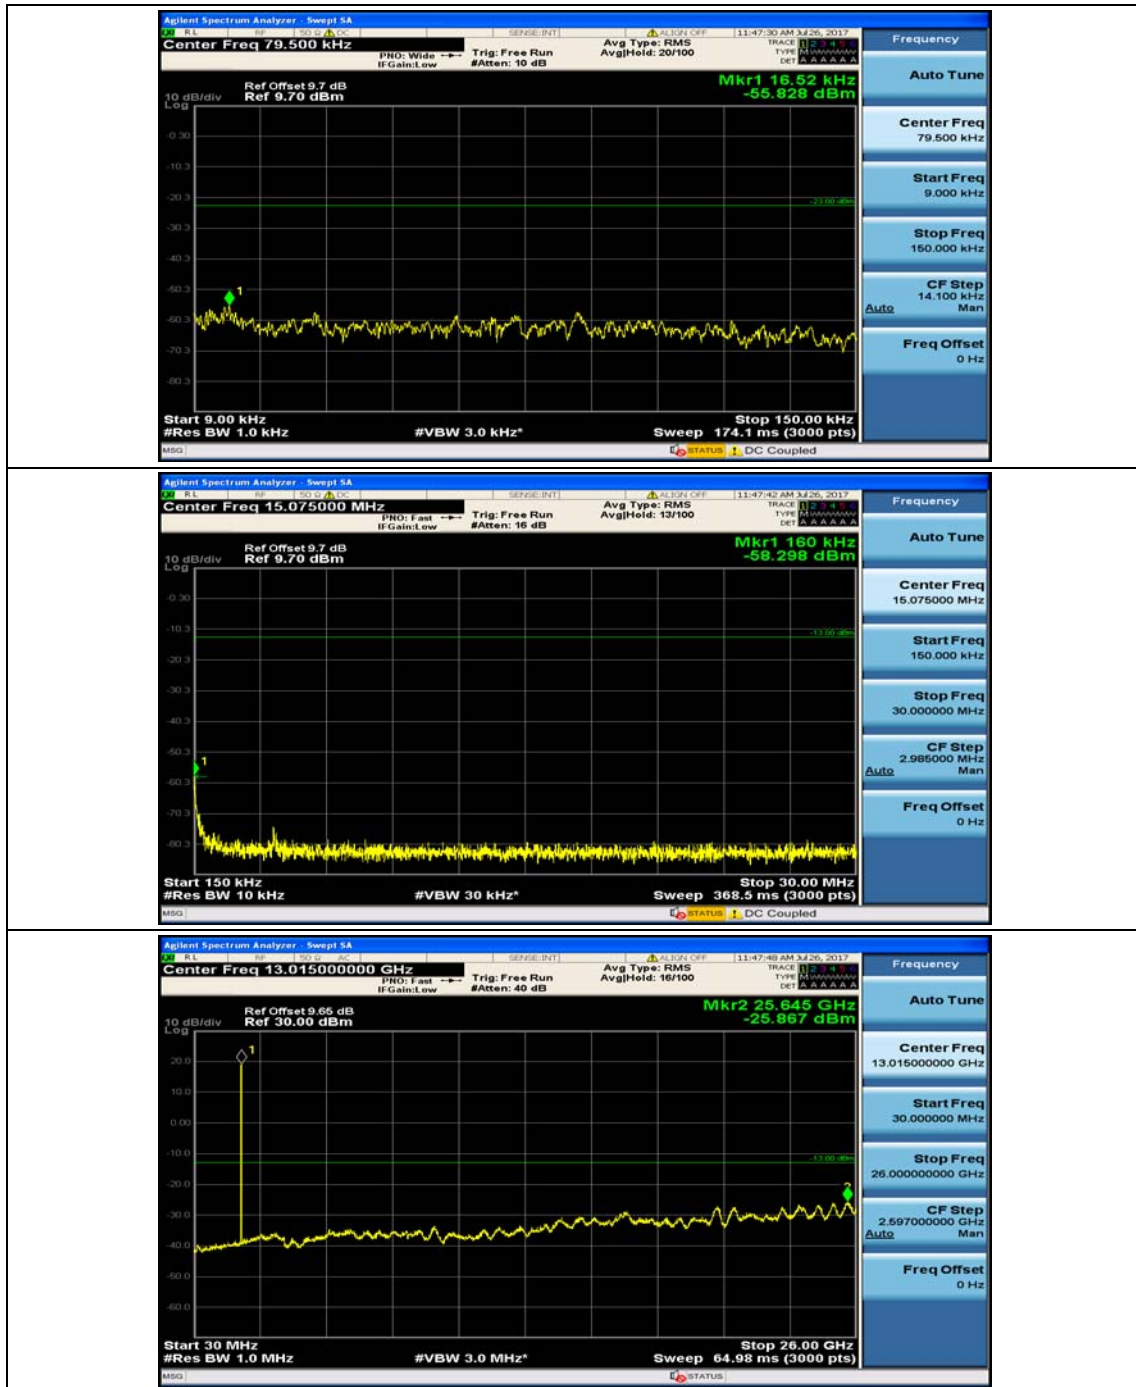

Channel Bandwidth: 3 MHz

(Channel Bandwidth: 3 MHz)_MCH_QPSK_1RB#0

(Channel Bandwidth: 3 MHz)_MCH_QPSK_1RB#7

(Channel Bandwidth: 3 MHz)_HCH_QPSK_1RB#0

(Channel Bandwidth: 3 MHz)_HCH_QPSK_1RB#7

(Channel Bandwidth: 3 MHz)_LCH_16QAM_1RB#0

(Channel Bandwidth: 3 MHz)_LCH_16QAM_1RB#7

(Channel Bandwidth: 3 MHz)_MCH_16QAM_1RB#0

(Channel Bandwidth: 3 MHz)_MCH_16QAM_1RB#7

(Channel Bandwidth: 3 MHz)_HCH_16QAM_1RB#0

(Channel Bandwidth: 3 MHz)_HCH_16QAM_1RB#7