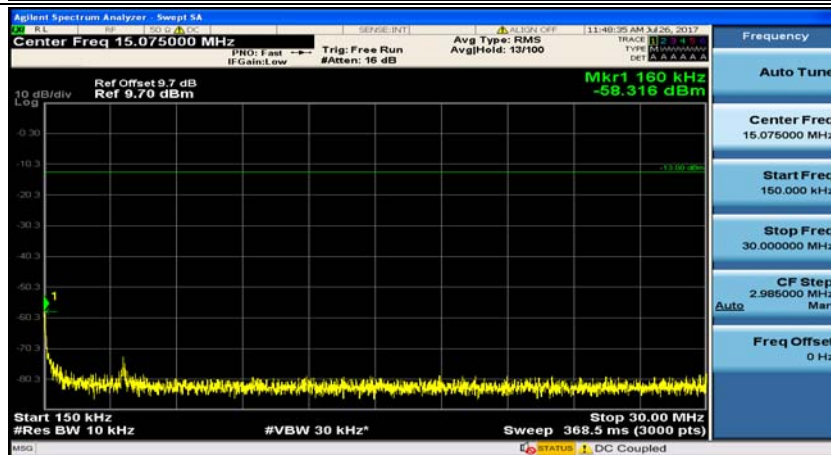

Channel Bandwidth: 3 MHz

(Channel Bandwidth: 3 MHz)_MCH_QPSK_1RB#0

(Channel Bandwidth: 3 MHz)_MCH_QPSK_1RB#7

(Channel Bandwidth: 3 MHz)_HCH_QPSK_1RB#0

(Channel Bandwidth: 3 MHz)_HCH_QPSK_1RB#7

(Channel Bandwidth: 3 MHz)_LCH_16QAM_1RB#0