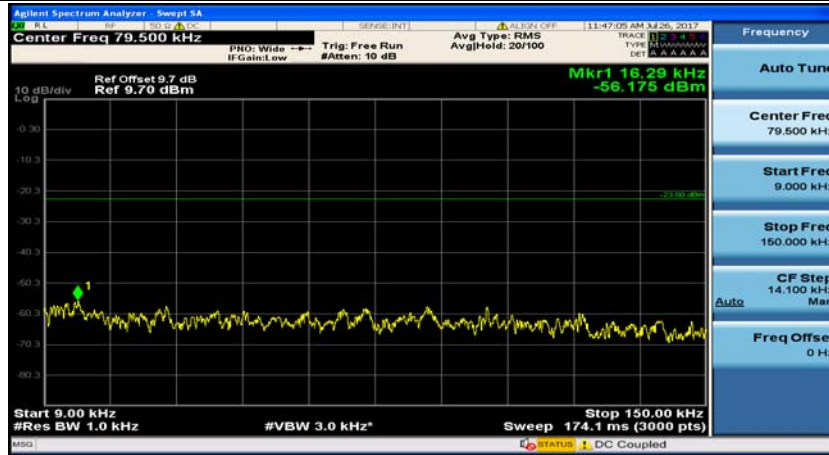

(Channel Bandwidth: 3 MHz)_MCH_16QAM_1RB#0