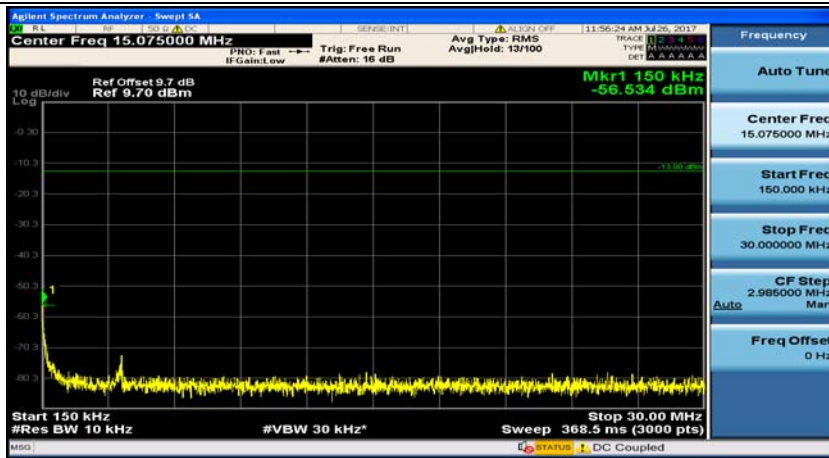

(Channel Bandwidth: 5 MHz)_HCH_QPSK_1RB#0

(Channel Bandwidth: 5 MHz)_HCH_QPSK_1RB#12