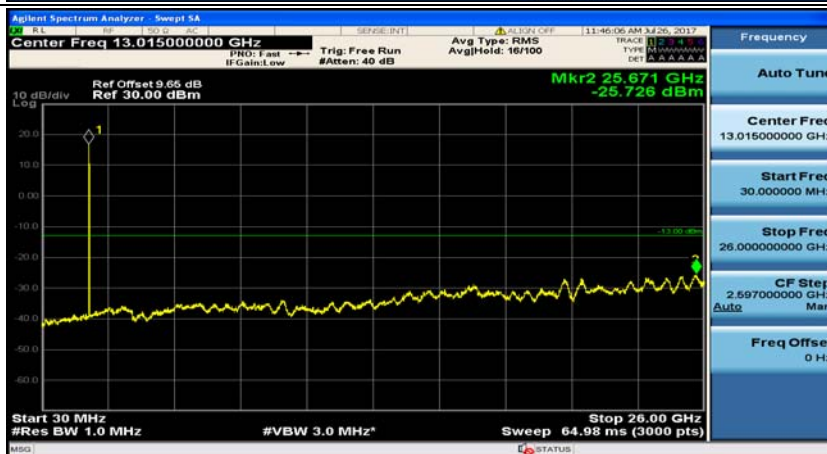

(Channel Bandwidth: 1.4 MHz)_LCH_16QAM_1RB#3

(Channel Bandwidth: 1.4 MHz)_MCH_16QAM_1RB#0

(Channel Bandwidth: 1.4 MHz)_MCH_16QAM_1RB#3

(Channel Bandwidth: 1.4 MHz)_HCH_16QAM_1RB#0

(Channel Bandwidth: 1.4 MHz)_HCH_16QAM_1RB#3

Channel Bandwidth: 3 MHz

(Channel Bandwidth: 3 MHz)_MCH_QPSK_1RB#0

(Channel Bandwidth: 3 MHz)_MCH_QPSK_1RB#7

(Channel Bandwidth: 3 MHz)_HCH_QPSK_1RB#0

(Channel Bandwidth: 3 MHz)_HCH_QPSK_1RB#7

(Channel Bandwidth: 3 MHz)_LCH_16QAM_1RB#0