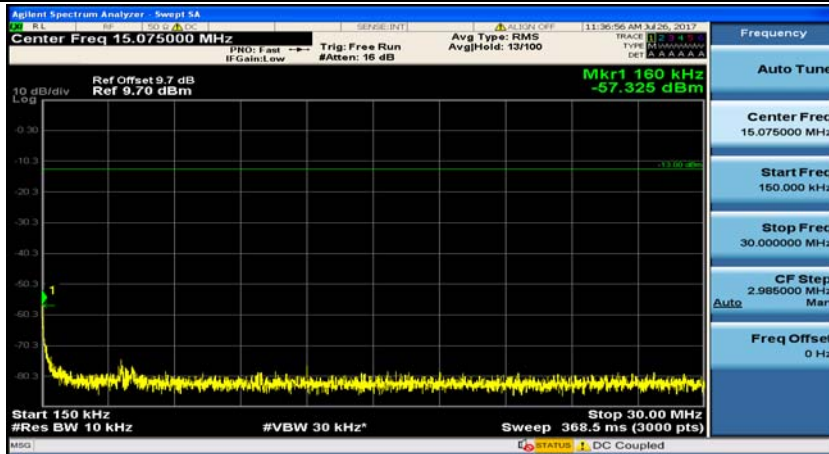

(Channel Bandwidth: 1.4 MHz)_MCH_QPSK_1RB#0

(Channel Bandwidth: 1.4 MHz)_MCH_QPSK_1RB#3

(Channel Bandwidth: 1.4 MHz)_HCH_QPSK_1RB#0

(Channel Bandwidth: 1.4 MHz)_HCH_QPSK_1RB#3

(Channel Bandwidth: 1.4 MHz)_LCH_16QAM_1RB#0

(Channel Bandwidth: 1.4 MHz)_LCH_16QAM_1RB#3

(Channel Bandwidth: 1.4 MHz)_MCH_16QAM_1RB#0

(Channel Bandwidth: 1.4 MHz)_MCH_16QAM_1RB#3

(Channel Bandwidth: 1.4 MHz)_HCH_16QAM_1RB#0

(Channel Bandwidth: 1.4 MHz)_HCH_16QAM_1RB#3