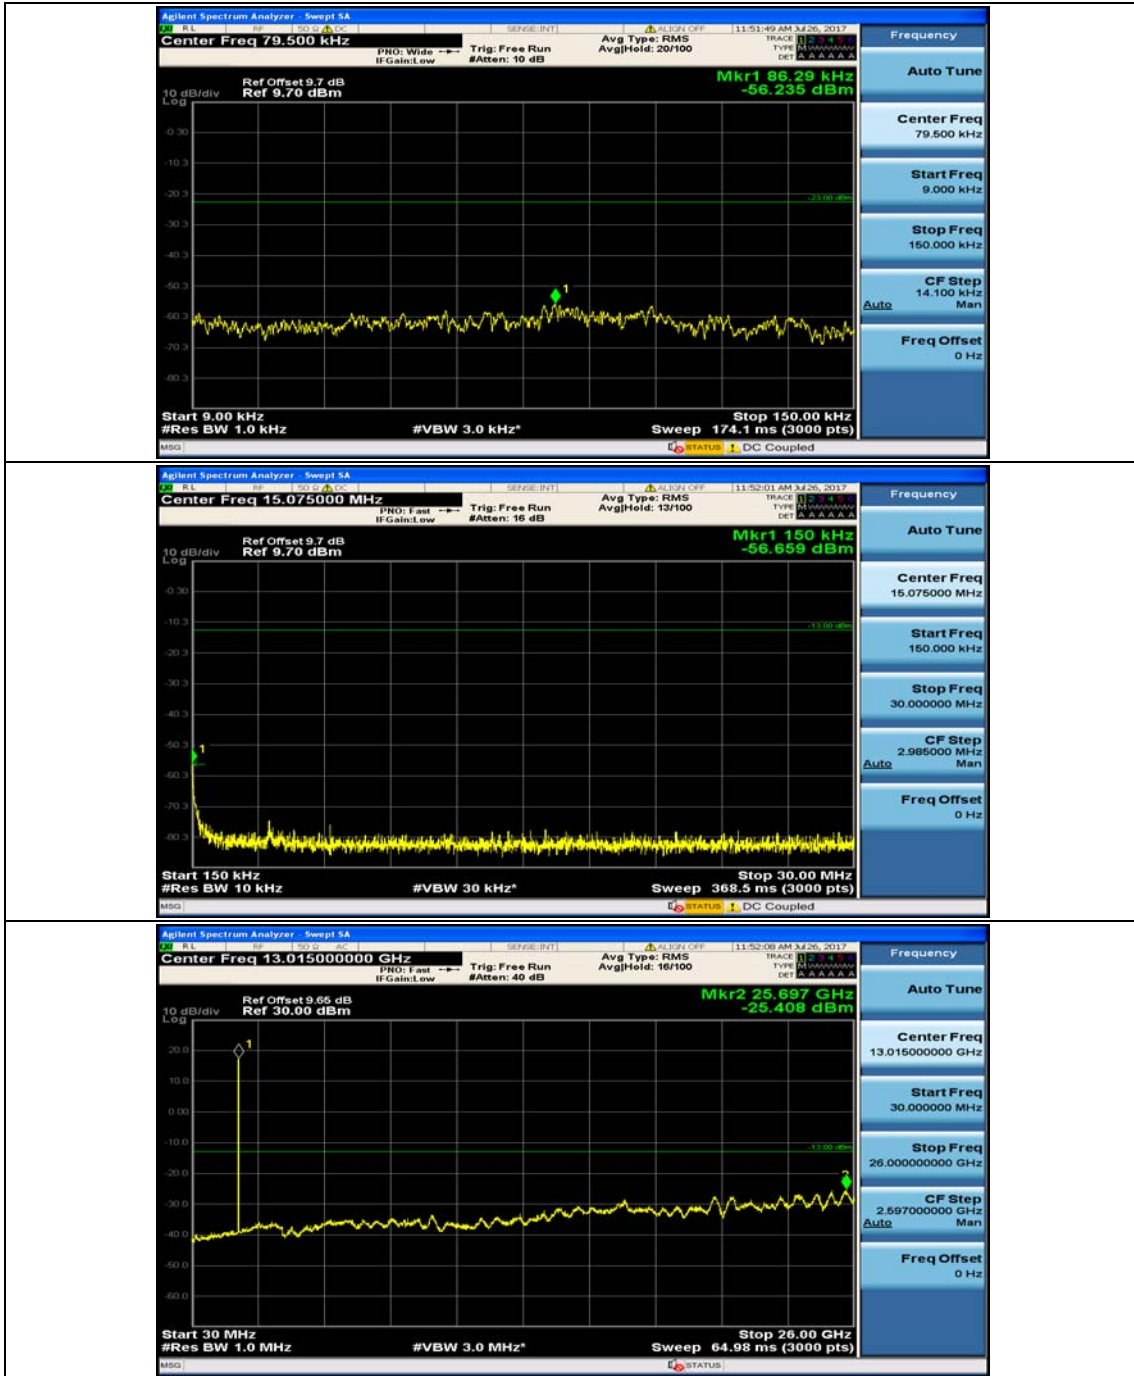

(Channel Bandwidth: 3 MHz)_LCH_16QAM_1RB#7

(Channel Bandwidth: 3 MHz)_MCH_16QAM_1RB#0

(Channel Bandwidth: 3 MHz)_MCH_16QAM_1RB#7

(Channel Bandwidth: 3 MHz)_HCH_16QAM_1RB#0

(Channel Bandwidth: 3 MHz)_HCH_16QAM_1RB#7

Channel Bandwidth: 5 MHz

(Channel Bandwidth: 5 MHz)_MCH_QPSK_1RB#0

(Channel Bandwidth: 5 MHz)_MCH_QPSK_1RB#12

(Channel Bandwidth: 5 MHz)_HCH_QPSK_1RB#0

(Channel Bandwidth: 5 MHz)_HCH_QPSK_1RB#12

(Channel Bandwidth: 5 MHz)_LCH_16QAM_1RB#0