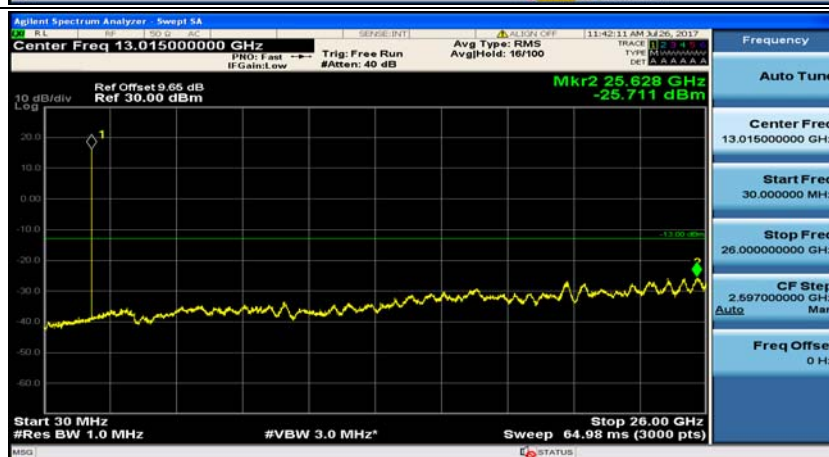

(Channel Bandwidth: 1.4 MHz)_LCH_16QAM_1RB#3

(Channel Bandwidth: 1.4 MHz)_MCH_16QAM_1RB#0

(Channel Bandwidth: 1.4 MHz)_MCH_16QAM_1RB#3

(Channel Bandwidth: 1.4 MHz)_HCH_16QAM_1RB#0

(Channel Bandwidth: 1.4 MHz)_HCH_16QAM_1RB#3

Channel Bandwidth: 3 MHz

(Channel Bandwidth: 3 MHz)_MCH_QPSK_1RB#0

(Channel Bandwidth: 3 MHz)_MCH_QPSK_1RB#7

(Channel Bandwidth: 3 MHz)_HCH_QPSK_1RB#0

(Channel Bandwidth: 3 MHz)_HCH_QPSK_1RB#7

(Channel Bandwidth: 3 MHz)_LCH_16QAM_1RB#0