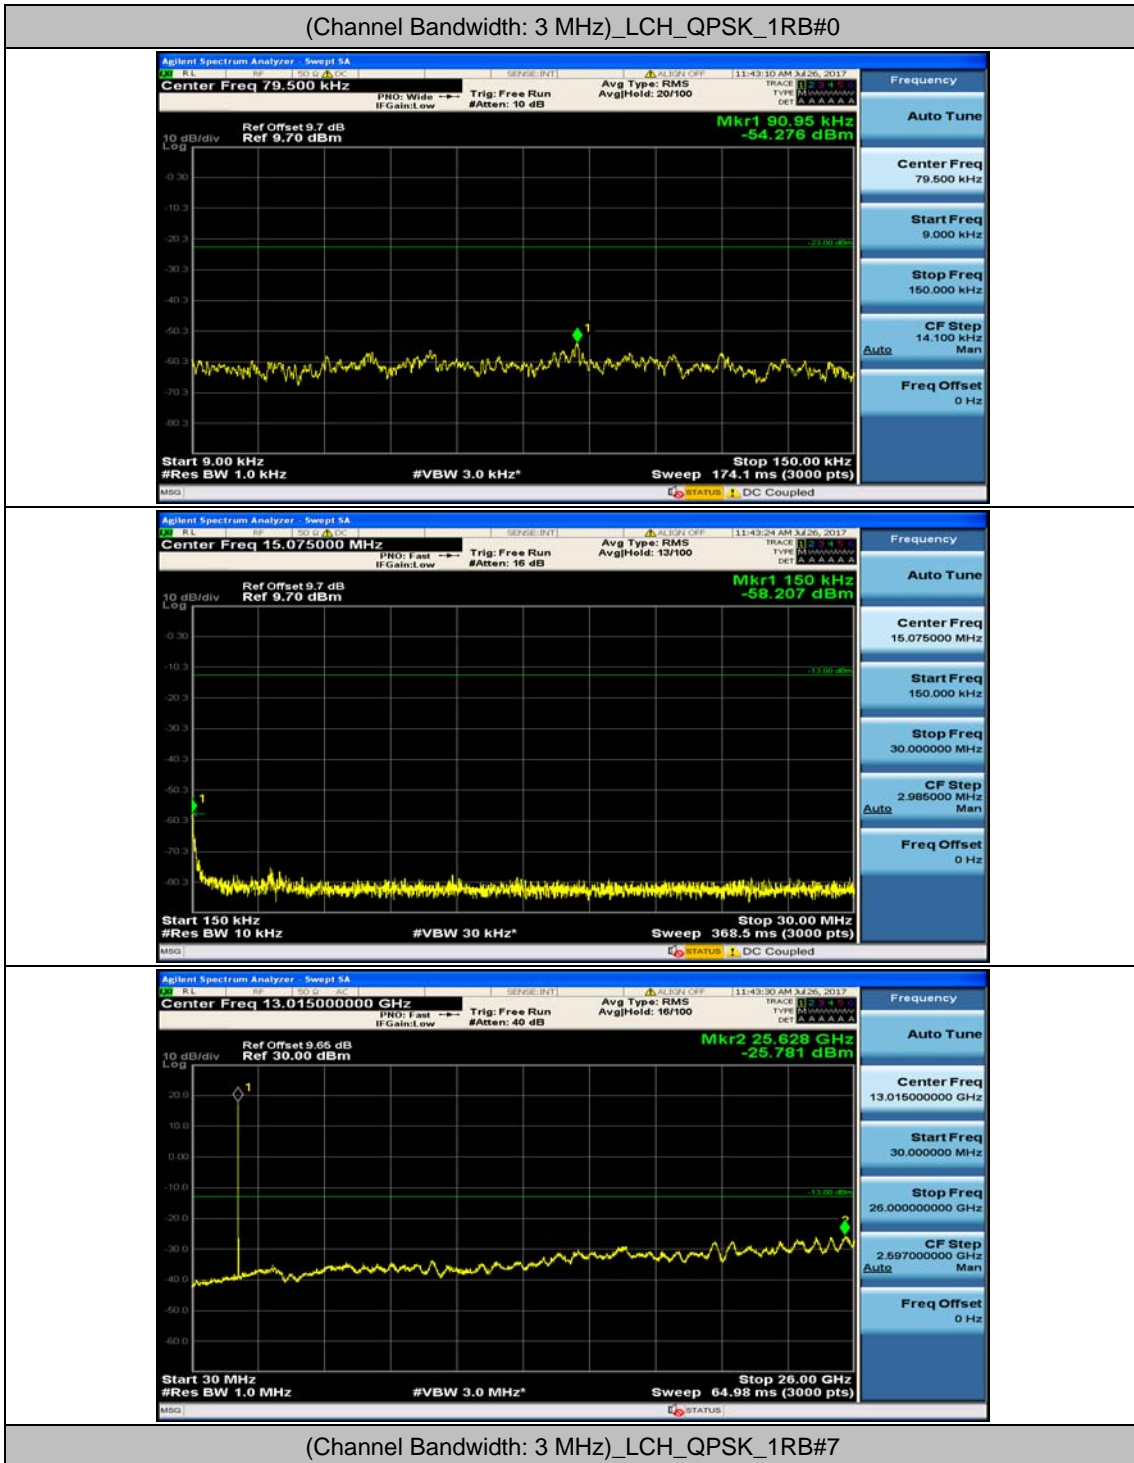

(Channel Bandwidth: 1.4 MHz)_MCH_QPSK_1RB#0

(Channel Bandwidth: 1.4 MHz)_MCH_QPSK_1RB#3

(Channel Bandwidth: 1.4 MHz)_HCH_QPSK_1RB#0

(Channel Bandwidth: 1.4 MHz)_HCH_QPSK_1RB#3

(Channel Bandwidth: 1.4 MHz)_LCH_16QAM_1RB#0

(Channel Bandwidth: 1.4 MHz)_LCH_16QAM_1RB#3

(Channel Bandwidth: 1.4 MHz)_MCH_16QAM_1RB#0

(Channel Bandwidth: 1.4 MHz)_MCH_16QAM_1RB#3

(Channel Bandwidth: 1.4 MHz)_HCH_16QAM_1RB#0

(Channel Bandwidth: 1.4 MHz)_HCH_16QAM_1RB#3

Channel Bandwidth: 3 MHz

(Channel Bandwidth: 3 MHz)_MCH_QPSK_1RB#0

(Channel Bandwidth: 3 MHz)_MCH_QPSK_1RB#7

(Channel Bandwidth: 3 MHz)_HCH_QPSK_1RB#0

(Channel Bandwidth: 3 MHz)_HCH_QPSK_1RB#7

(Channel Bandwidth: 3 MHz)_LCH_16QAM_1RB#0