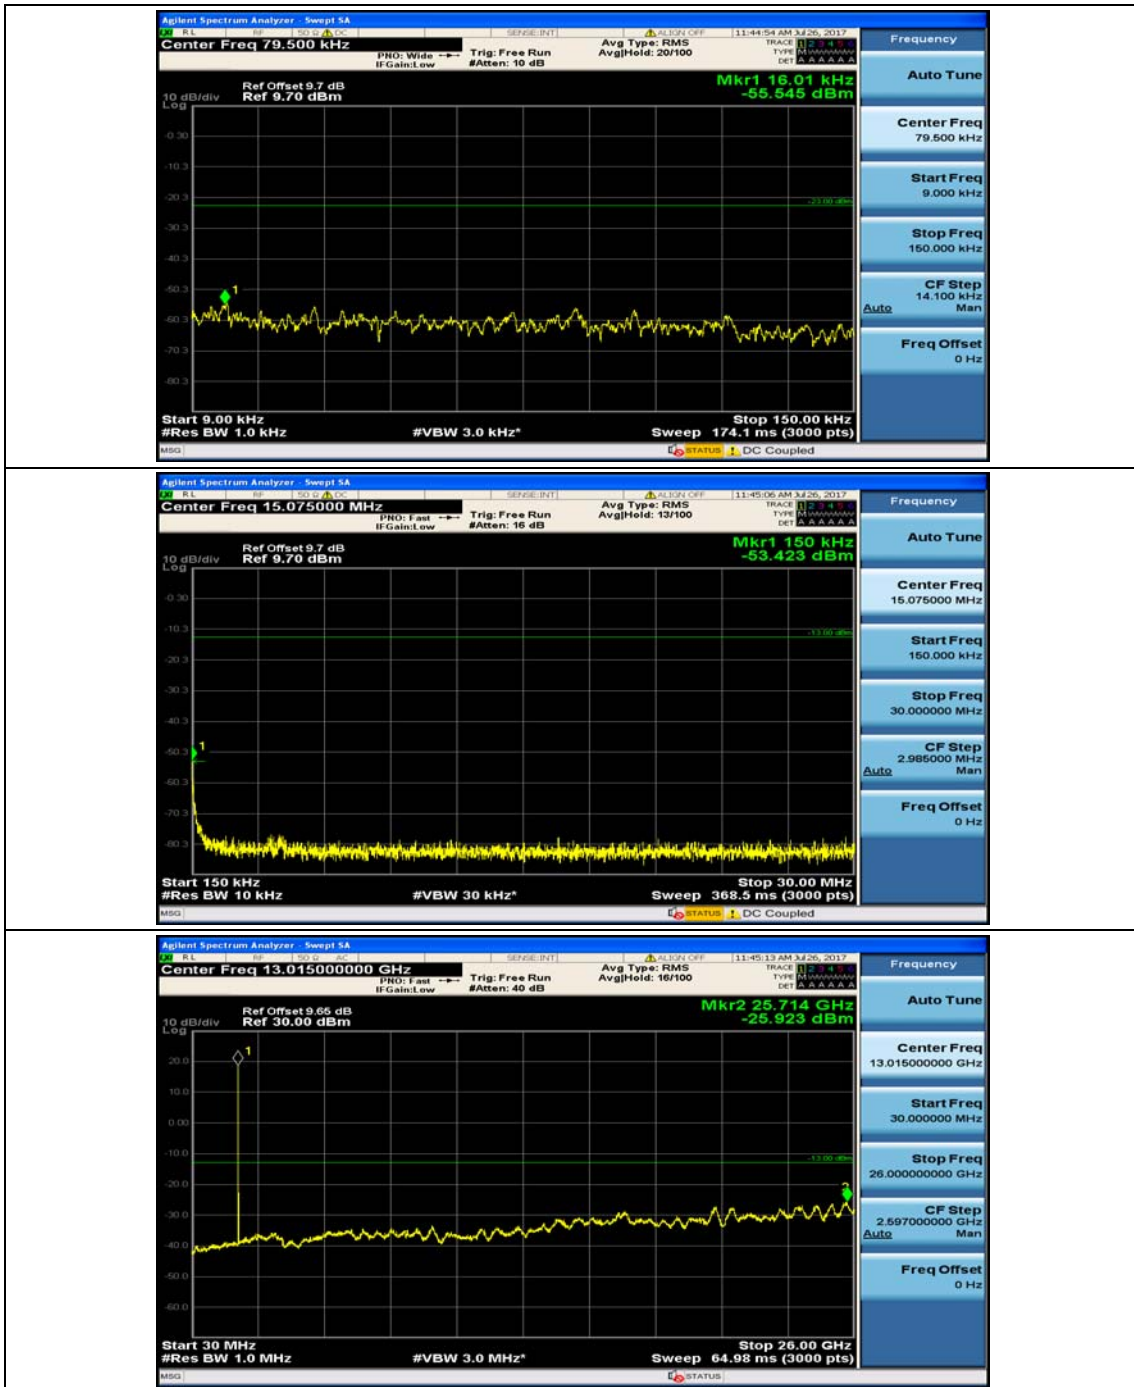

Channel Bandwidth: 3 MHz

(Channel Bandwidth: 3 MHz)_MCH_QPSK_1RB#0

(Channel Bandwidth: 3 MHz)_MCH_QPSK_1RB#7

(Channel Bandwidth: 3 MHz)_HCH_QPSK_1RB#0

(Channel Bandwidth: 3 MHz)_HCH_QPSK_1RB#7

(Channel Bandwidth: 3 MHz)_LCH_16QAM_1RB#0

(Channel Bandwidth: 3 MHz)_LCH_16QAM_1RB#7

(Channel Bandwidth: 3 MHz)_MCH_16QAM_1RB#0

(Channel Bandwidth: 3 MHz)_MCH_16QAM_1RB#7

(Channel Bandwidth: 3 MHz)_HCH_16QAM_1RB#0

(Channel Bandwidth: 3 MHz)_HCH_16QAM_1RB#7