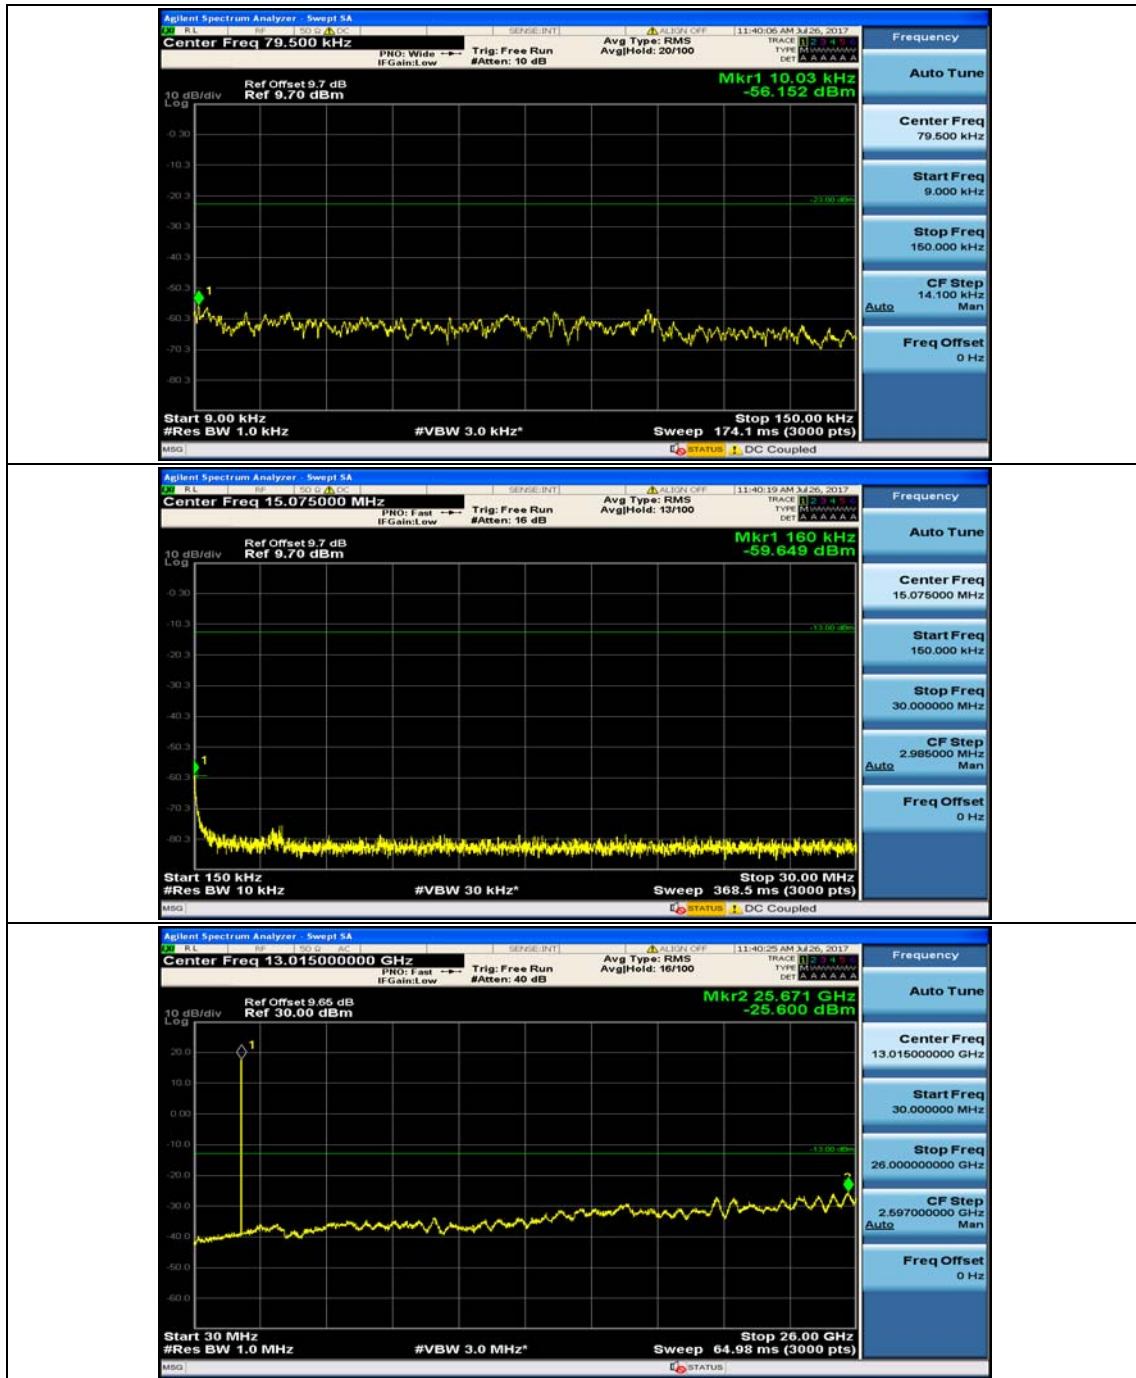

(Channel Bandwidth: 1.4 MHz)_MCH_QPSK_1RB#0

(Channel Bandwidth: 1.4 MHz)_MCH_QPSK_1RB#3

(Channel Bandwidth: 1.4 MHz)_HCH_QPSK_1RB#0

(Channel Bandwidth: 1.4 MHz)_HCH_QPSK_1RB#3

(Channel Bandwidth: 1.4 MHz)_LCH_16QAM_1RB#0

(Channel Bandwidth: 1.4 MHz)_LCH_16QAM_1RB#3

(Channel Bandwidth: 1.4 MHz)_MCH_16QAM_1RB#0

(Channel Bandwidth: 1.4 MHz)_MCH_16QAM_1RB#3

(Channel Bandwidth: 1.4 MHz)_HCH_16QAM_1RB#0

(Channel Bandwidth: 1.4 MHz)_HCH_16QAM_1RB#3

Channel Bandwidth: 3 MHz

(Channel Bandwidth: 3 MHz)_MCH_QPSK_1RB#0

(Channel Bandwidth: 3 MHz)_MCH_QPSK_1RB#7

(Channel Bandwidth: 3 MHz)_HCH_QPSK_1RB#0

(Channel Bandwidth: 3 MHz)_HCH_QPSK_1RB#7

(Channel Bandwidth: 3 MHz)_LCH_16QAM_1RB#0