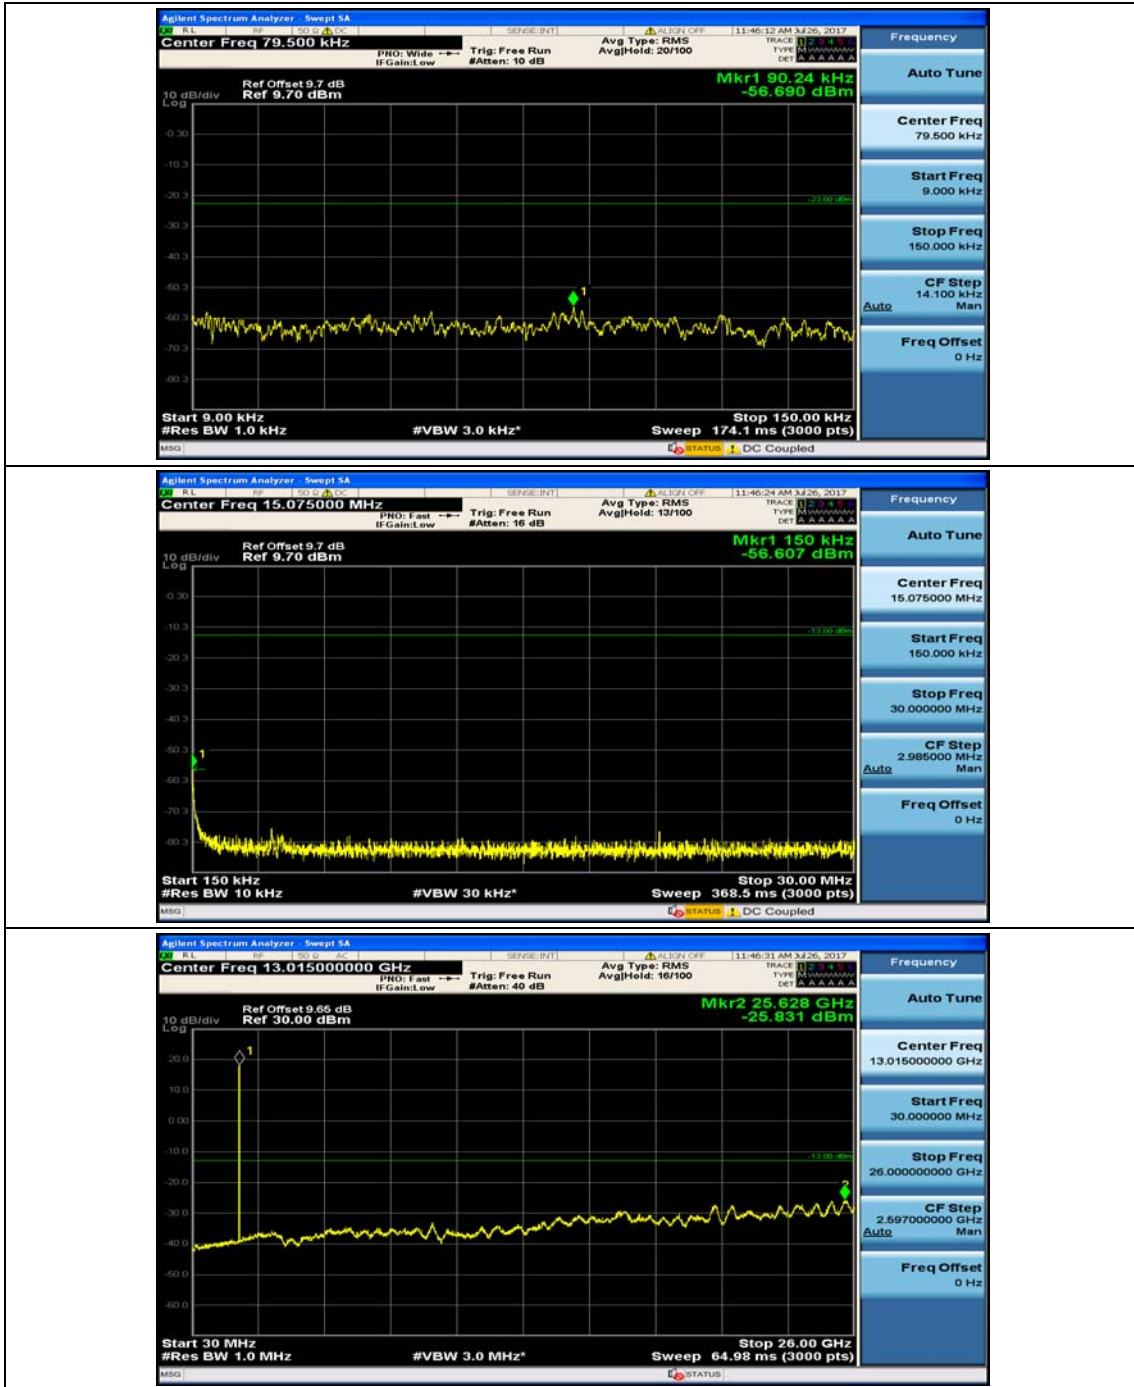

Channel Bandwidth: 3 MHz

(Channel Bandwidth: 3 MHz)_MCH_QPSK_1RB#0

(Channel Bandwidth: 3 MHz)_MCH_QPSK_1RB#7

(Channel Bandwidth: 3 MHz)_HCH_QPSK_1RB#0

(Channel Bandwidth: 3 MHz)_HCH_QPSK_1RB#7

(Channel Bandwidth: 3 MHz)_LCH_16QAM_1RB#0

(Channel Bandwidth: 3 MHz)_LCH_16QAM_1RB#7

(Channel Bandwidth: 3 MHz)_MCH_16QAM_1RB#0

(Channel Bandwidth: 3 MHz)_MCH_16QAM_1RB#7

(Channel Bandwidth: 3 MHz)_HCH_16QAM_1RB#0

(Channel Bandwidth: 3 MHz)_HCH_16QAM_1RB#7