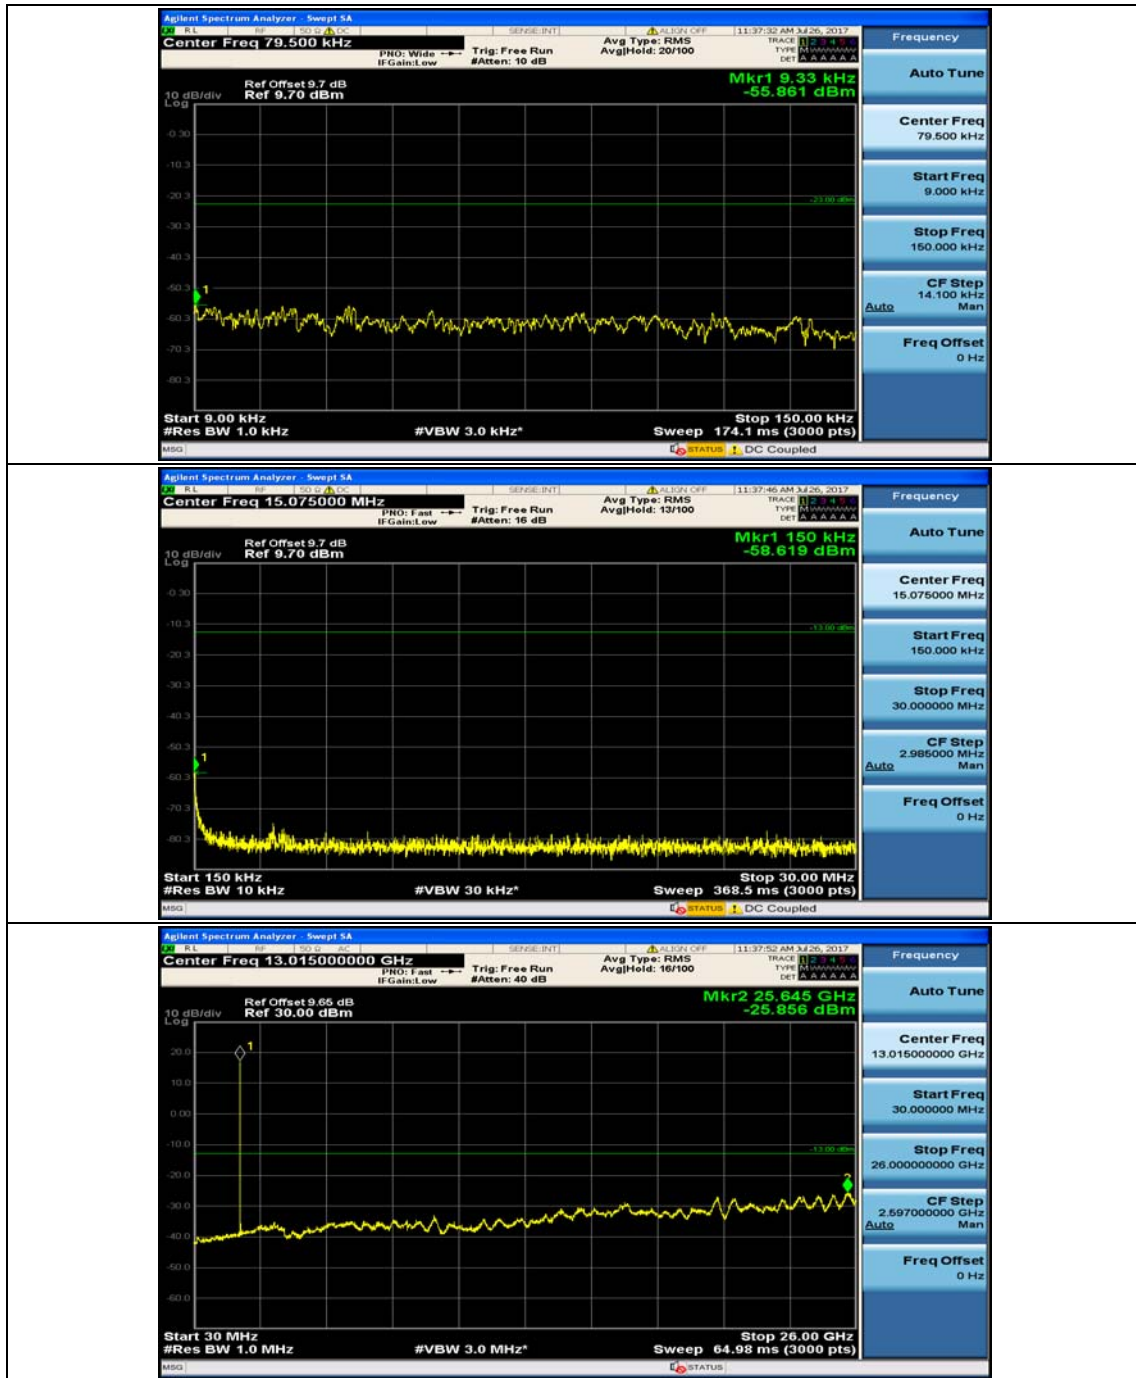

(Channel Bandwidth: 1.4 MHz)_MCH_QPSK_1RB#0

(Channel Bandwidth: 1.4 MHz)_MCH_QPSK_1RB#3

(Channel Bandwidth: 1.4 MHz)_HCH_QPSK_1RB#0

(Channel Bandwidth: 1.4 MHz)_HCH_QPSK_1RB#3

(Channel Bandwidth: 1.4 MHz)_LCH_16QAM_1RB#0

(Channel Bandwidth: 1.4 MHz)_LCH_16QAM_1RB#3

(Channel Bandwidth: 1.4 MHz)_MCH_16QAM_1RB#0

(Channel Bandwidth: 1.4 MHz)_MCH_16QAM_1RB#3

(Channel Bandwidth: 1.4 MHz)_HCH_16QAM_1RB#0

(Channel Bandwidth: 1.4 MHz)_HCH_16QAM_1RB#3

Channel Bandwidth: 3 MHz

(Channel Bandwidth: 3 MHz)_MCH_QPSK_1RB#0

(Channel Bandwidth: 3 MHz)_MCH_QPSK_1RB#7

(Channel Bandwidth: 3 MHz)_HCH_QPSK_1RB#0

(Channel Bandwidth: 3 MHz)_HCH_QPSK_1RB#7

(Channel Bandwidth: 3 MHz)_LCH_16QAM_1RB#0