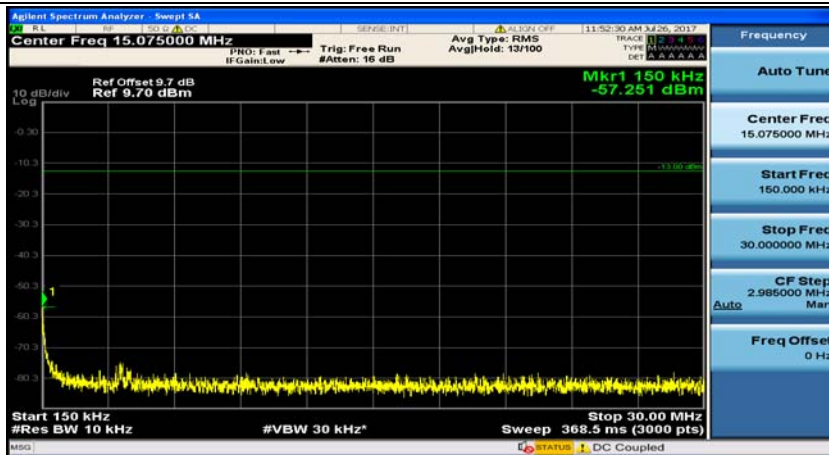

(Channel Bandwidth: 5 MHz)_LCH_16QAM_1RB#12