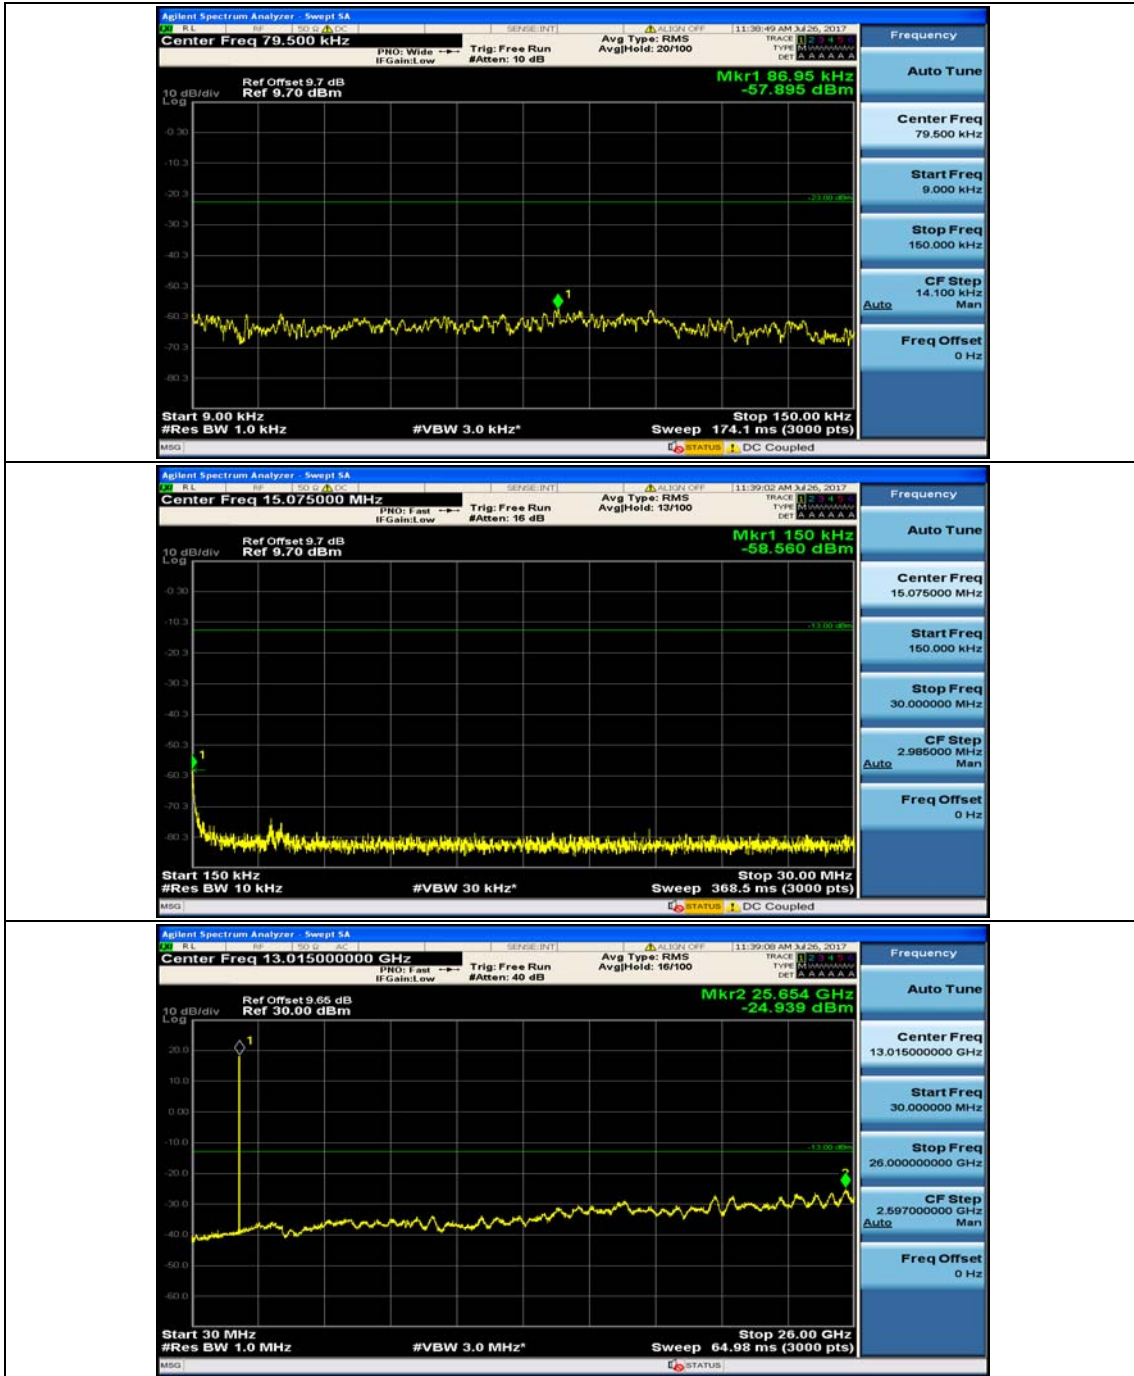

(Channel Bandwidth: 1.4 MHz)_MCH_QPSK_1RB#0

(Channel Bandwidth: 1.4 MHz)_MCH_QPSK_1RB#3

(Channel Bandwidth: 1.4 MHz)_HCH_QPSK_1RB#0

(Channel Bandwidth: 1.4 MHz)_HCH_QPSK_1RB#3

(Channel Bandwidth: 1.4 MHz)_LCH_16QAM_1RB#0

(Channel Bandwidth: 1.4 MHz)_LCH_16QAM_1RB#3

(Channel Bandwidth: 1.4 MHz)_MCH_16QAM_1RB#0

(Channel Bandwidth: 1.4 MHz)_MCH_16QAM_1RB#3

(Channel Bandwidth: 1.4 MHz)_HCH_16QAM_1RB#0

(Channel Bandwidth: 1.4 MHz)_HCH_16QAM_1RB#3

Channel Bandwidth: 3 MHz

(Channel Bandwidth: 3 MHz)_MCH_QPSK_1RB#0

(Channel Bandwidth: 3 MHz)_MCH_QPSK_1RB#7

(Channel Bandwidth: 3 MHz)_HCH_QPSK_1RB#0

(Channel Bandwidth: 3 MHz)_HCH_QPSK_1RB#7

(Channel Bandwidth: 3 MHz)_LCH_16QAM_1RB#0