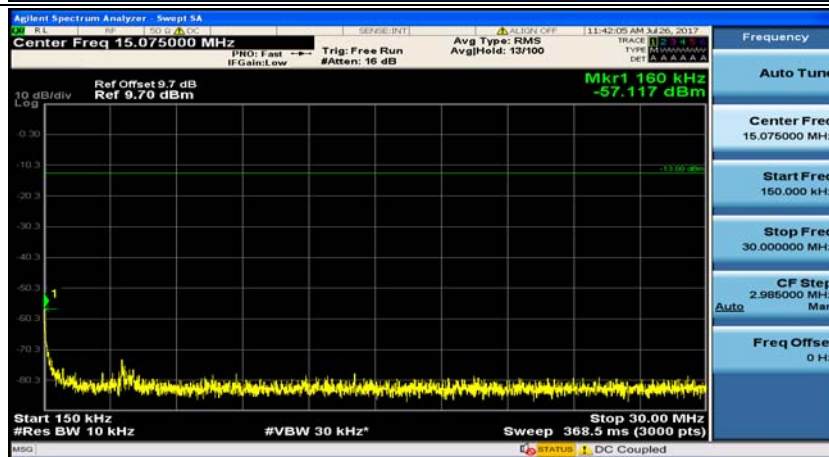

(Channel Bandwidth: 1.4 MHz)_LCH_16QAM_1RB#3

(Channel Bandwidth: 1.4 MHz)_MCH_16QAM_1RB#0

(Channel Bandwidth: 1.4 MHz)_MCH_16QAM_1RB#3

(Channel Bandwidth: 1.4 MHz)_HCH_16QAM_1RB#0

(Channel Bandwidth: 1.4 MHz)_HCH_16QAM_1RB#3