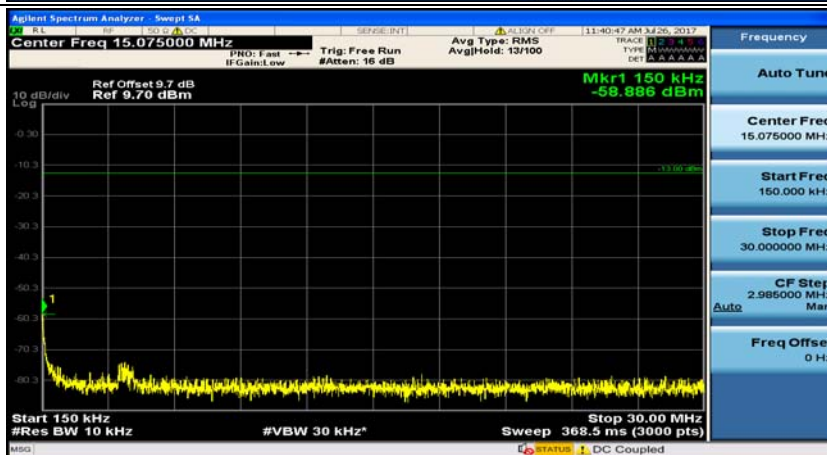

(Channel Bandwidth: 1.4 MHz)_MCH_QPSK_1RB#0

(Channel Bandwidth: 1.4 MHz)_MCH_QPSK_1RB#3

(Channel Bandwidth: 1.4 MHz)_HCH_QPSK_1RB#0

(Channel Bandwidth: 1.4 MHz)_HCH_QPSK_1RB#3

(Channel Bandwidth: 1.4 MHz)_LCH_16QAM_1RB#0

(Channel Bandwidth: 1.4 MHz)_LCH_16QAM_1RB#3

(Channel Bandwidth: 1.4 MHz)_MCH_16QAM_1RB#0

(Channel Bandwidth: 1.4 MHz)_MCH_16QAM_1RB#3

(Channel Bandwidth: 1.4 MHz)_HCH_16QAM_1RB#0

(Channel Bandwidth: 1.4 MHz)_HCH_16QAM_1RB#3