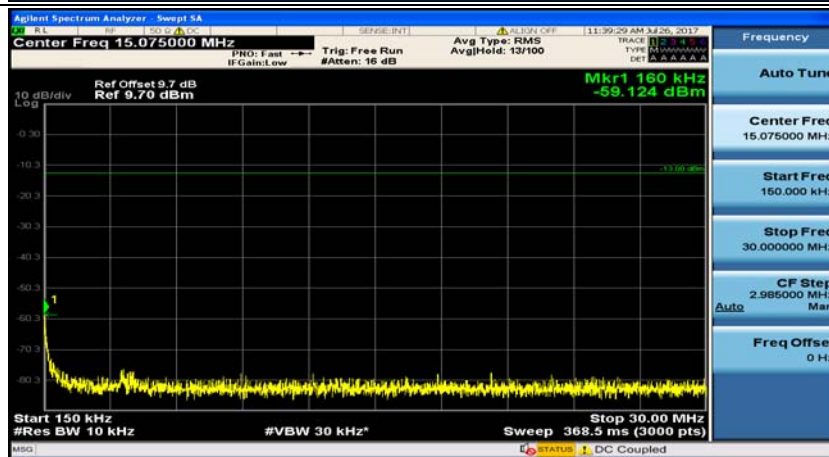

(Channel Bandwidth: 1.4 MHz)_MCH_QPSK_1RB#0

(Channel Bandwidth: 1.4 MHz)_MCH_QPSK_1RB#3

(Channel Bandwidth: 1.4 MHz)_HCH_QPSK_1RB#0

(Channel Bandwidth: 1.4 MHz)_HCH_QPSK_1RB#3

(Channel Bandwidth: 1.4 MHz)_LCH_16QAM_1RB#0

(Channel Bandwidth: 1.4 MHz)_LCH_16QAM_1RB#3

(Channel Bandwidth: 1.4 MHz)_MCH_16QAM_1RB#0

(Channel Bandwidth: 1.4 MHz)_MCH_16QAM_1RB#3

(Channel Bandwidth: 1.4 MHz)_HCH_16QAM_1RB#0

(Channel Bandwidth: 1.4 MHz)_HCH_16QAM_1RB#3