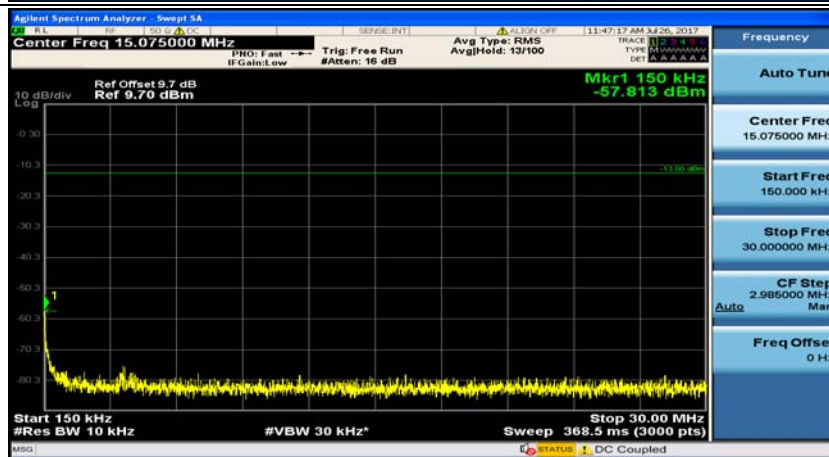

(Channel Bandwidth: 3 MHz)_MCH_16QAM_1RB#0