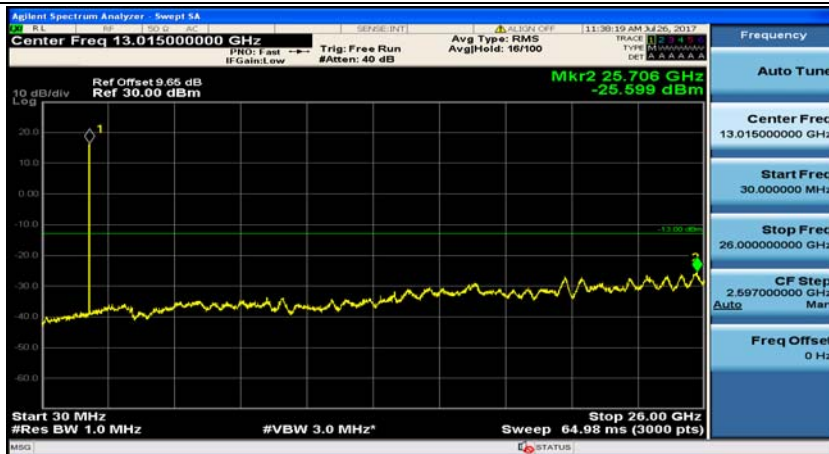

(Channel Bandwidth: 1.4 MHz)_MCH_QPSK_1RB#0

(Channel Bandwidth: 1.4 MHz)_MCH_QPSK_1RB#3

(Channel Bandwidth: 1.4 MHz)_HCH_QPSK_1RB#0

(Channel Bandwidth: 1.4 MHz)_HCH_QPSK_1RB#3

(Channel Bandwidth: 1.4 MHz)_LCH_16QAM_1RB#0

(Channel Bandwidth: 1.4 MHz)_LCH_16QAM_1RB#3

(Channel Bandwidth: 1.4 MHz)_MCH_16QAM_1RB#0

(Channel Bandwidth: 1.4 MHz)_MCH_16QAM_1RB#3

(Channel Bandwidth: 1.4 MHz)_HCH_16QAM_1RB#0

(Channel Bandwidth: 1.4 MHz)_HCH_16QAM_1RB#3