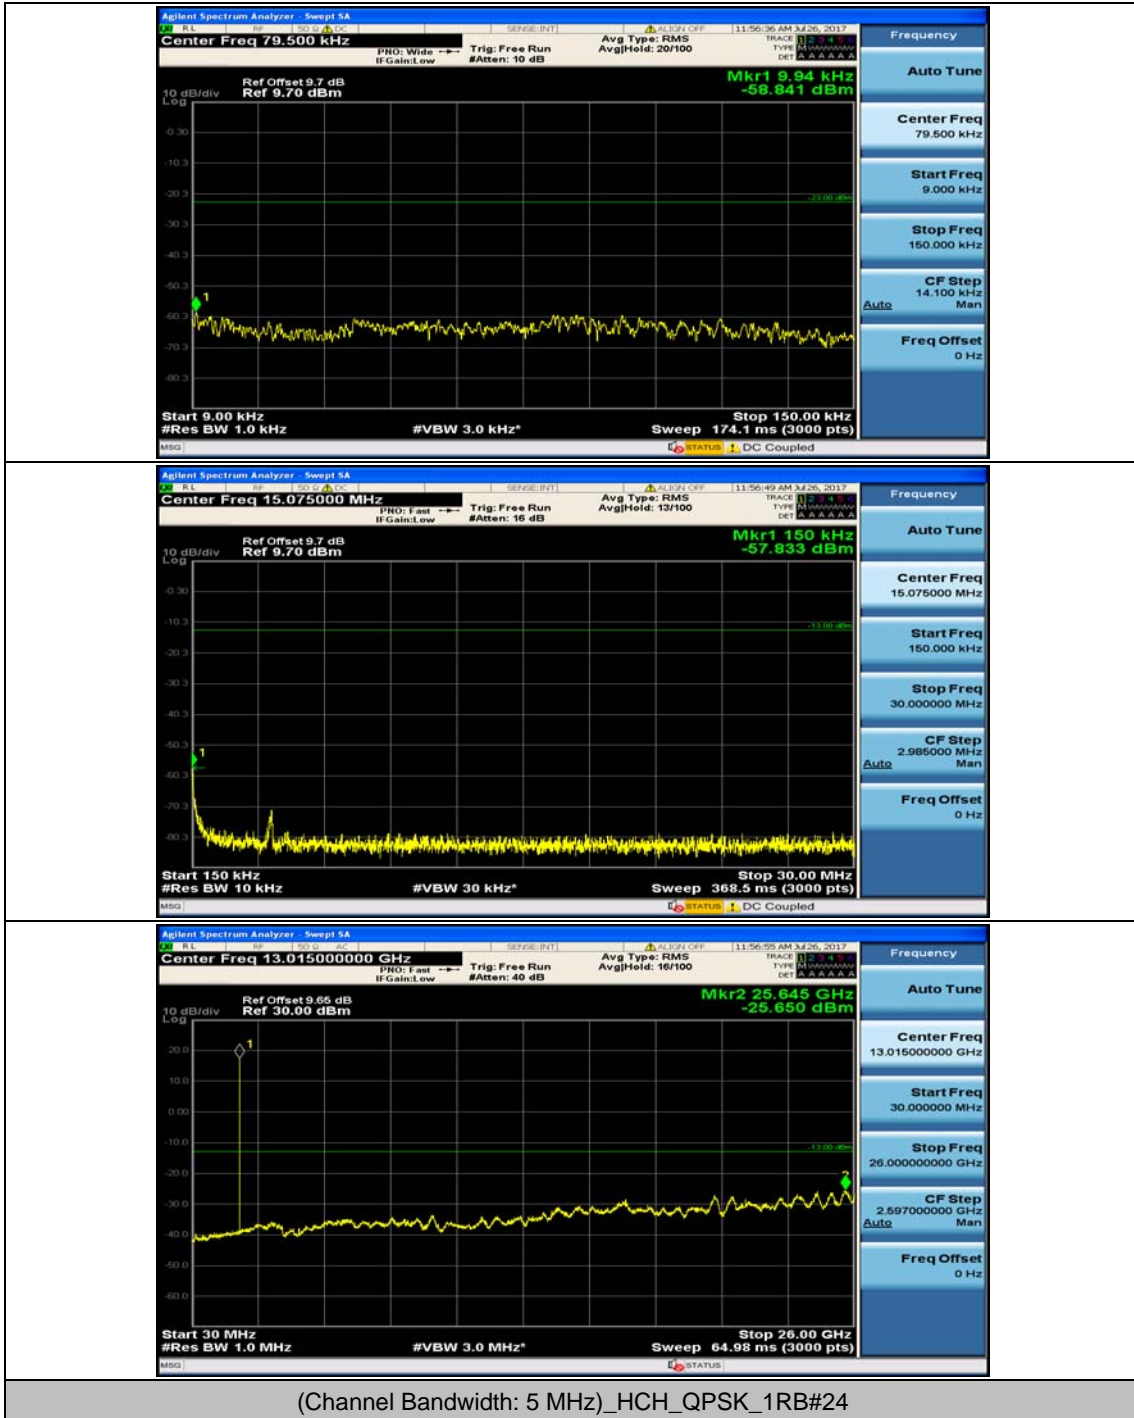

Channel Bandwidth: 5 MHz

(Channel Bandwidth: 5 MHz)_MCH_QPSK_1RB#0

(Channel Bandwidth: 5 MHz)_MCH_QPSK_1RB#12

(Channel Bandwidth: 5 MHz)_HCH_QPSK_1RB#0

(Channel Bandwidth: 5 MHz)_HCH_QPSK_1RB#12

(Channel Bandwidth: 5 MHz)_LCH_16QAM_1RB#0

(Channel Bandwidth: 5 MHz)_LCH_16QAM_1RB#12