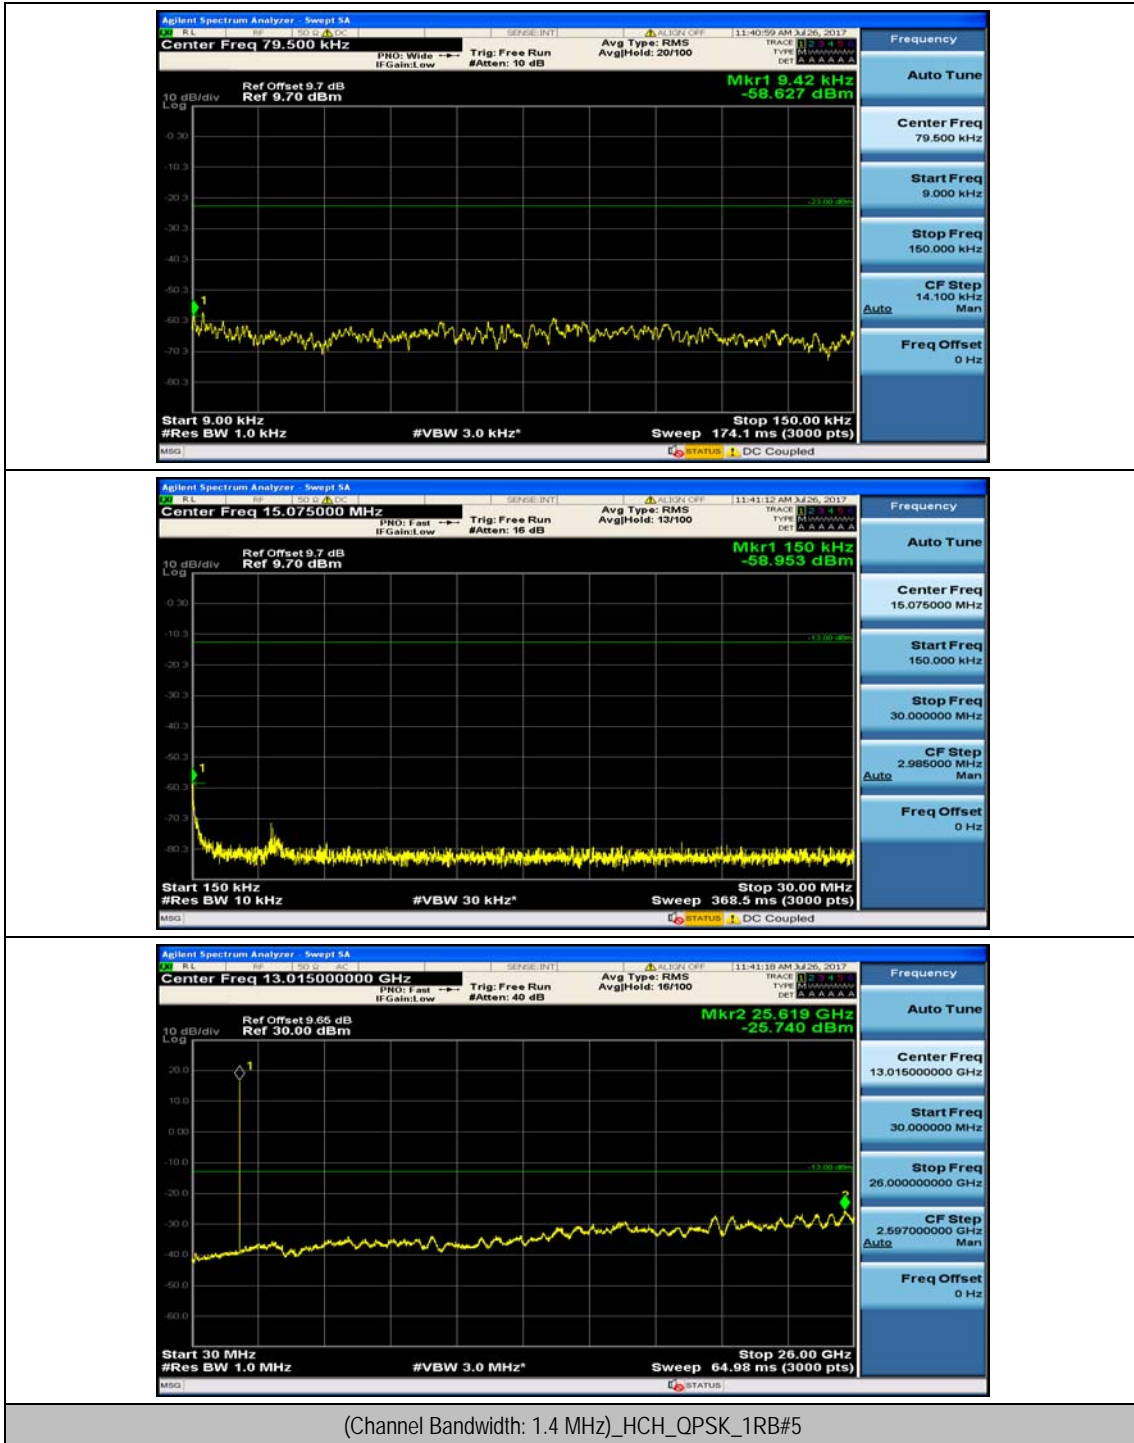

(Channel Bandwidth: 1.4 MHz)_MCH_QPSK_1RB#0

(Channel Bandwidth: 1.4 MHz)_MCH_QPSK_1RB#3

(Channel Bandwidth: 1.4 MHz)_HCH_QPSK_1RB#0

(Channel Bandwidth: 1.4 MHz)_HCH_QPSK_1RB#3

(Channel Bandwidth: 1.4 MHz)_LCH_16QAM_1RB#0

(Channel Bandwidth: 1.4 MHz)_LCH_16QAM_1RB#3

(Channel Bandwidth: 1.4 MHz)_MCH_16QAM_1RB#0

(Channel Bandwidth: 1.4 MHz)_MCH_16QAM_1RB#3

(Channel Bandwidth: 1.4 MHz)_HCH_16QAM_1RB#0

(Channel Bandwidth: 1.4 MHz)_HCH_16QAM_1RB#3

Channel Bandwidth: 3 MHz

(Channel Bandwidth: 3 MHz)_MCH_QPSK_1RB#0

(Channel Bandwidth: 3 MHz)_MCH_QPSK_1RB#7

(Channel Bandwidth: 3 MHz)_HCH_QPSK_1RB#0

(Channel Bandwidth: 3 MHz)_HCH_QPSK_1RB#7

(Channel Bandwidth: 3 MHz)_LCH_16QAM_1RB#0