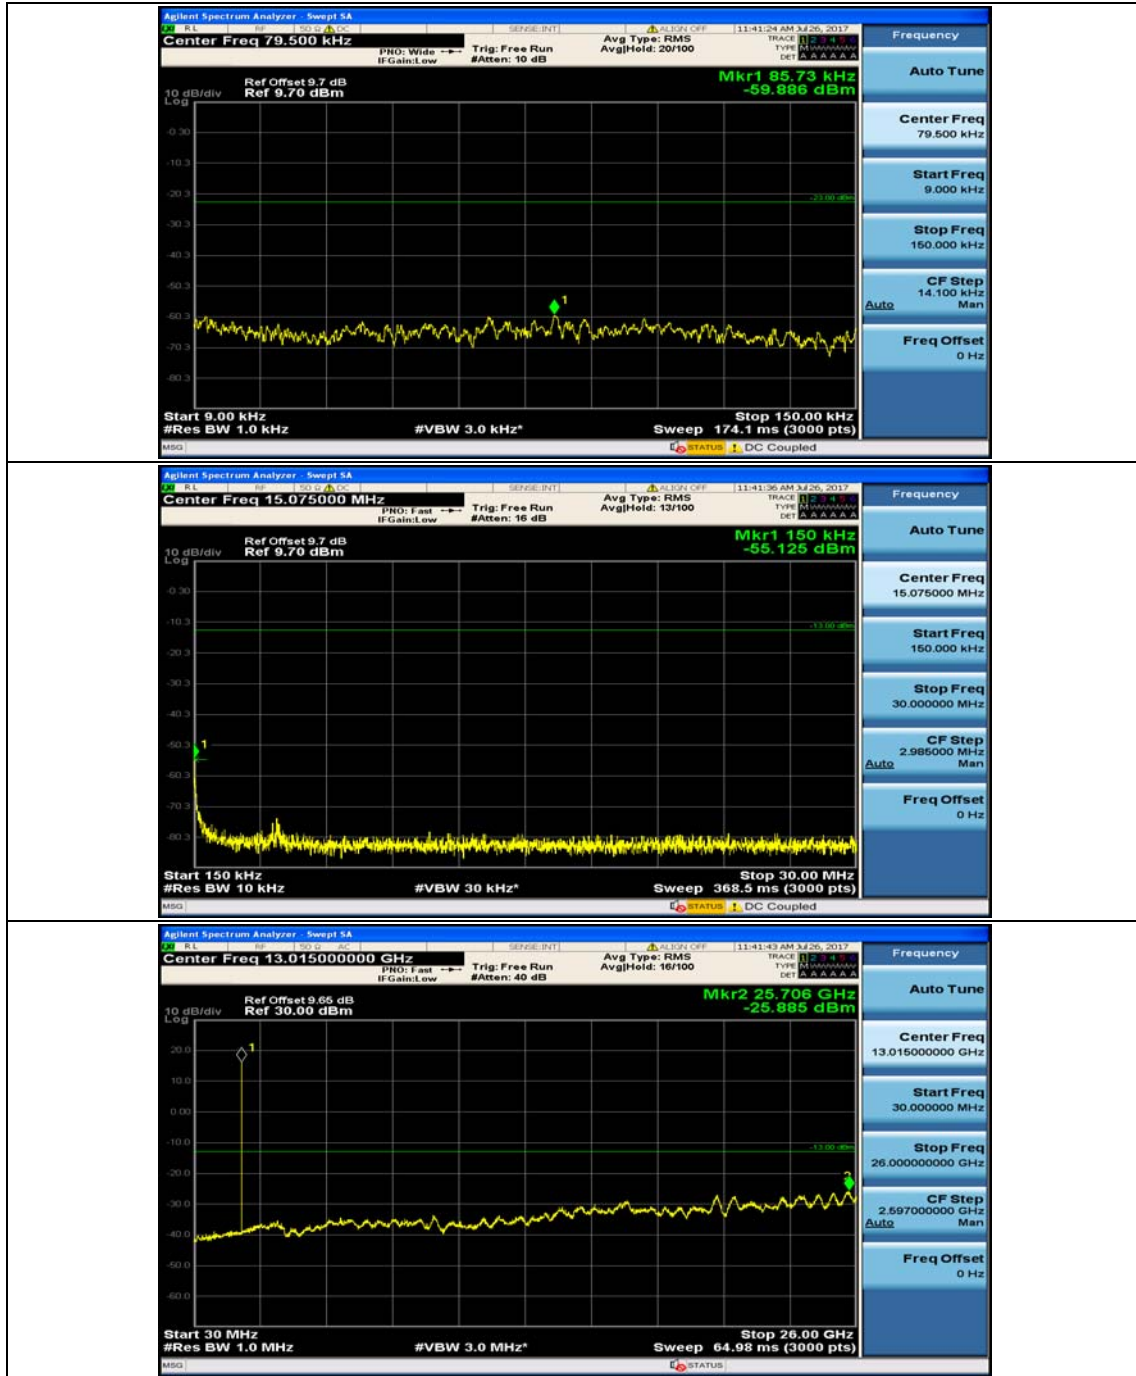

(Channel Bandwidth: 1.4 MHz)_MCH_QPSK_1RB#0

(Channel Bandwidth: 1.4 MHz)_MCH_QPSK_1RB#3

(Channel Bandwidth: 1.4 MHz)_HCH_QPSK_1RB#0

(Channel Bandwidth: 1.4 MHz)_HCH_QPSK_1RB#3

(Channel Bandwidth: 1.4 MHz)_LCH_16QAM_1RB#0

(Channel Bandwidth: 1.4 MHz)_LCH_16QAM_1RB#3

(Channel Bandwidth: 1.4 MHz)_MCH_16QAM_1RB#0

(Channel Bandwidth: 1.4 MHz)_MCH_16QAM_1RB#3

(Channel Bandwidth: 1.4 MHz)_HCH_16QAM_1RB#0

(Channel Bandwidth: 1.4 MHz)_HCH_16QAM_1RB#3

Channel Bandwidth: 3 MHz

(Channel Bandwidth: 3 MHz)_MCH_QPSK_1RB#0

(Channel Bandwidth: 3 MHz)_MCH_QPSK_1RB#7

(Channel Bandwidth: 3 MHz)_HCH_QPSK_1RB#0

(Channel Bandwidth: 3 MHz)_HCH_QPSK_1RB#7

(Channel Bandwidth: 3 MHz)_LCH_16QAM_1RB#0