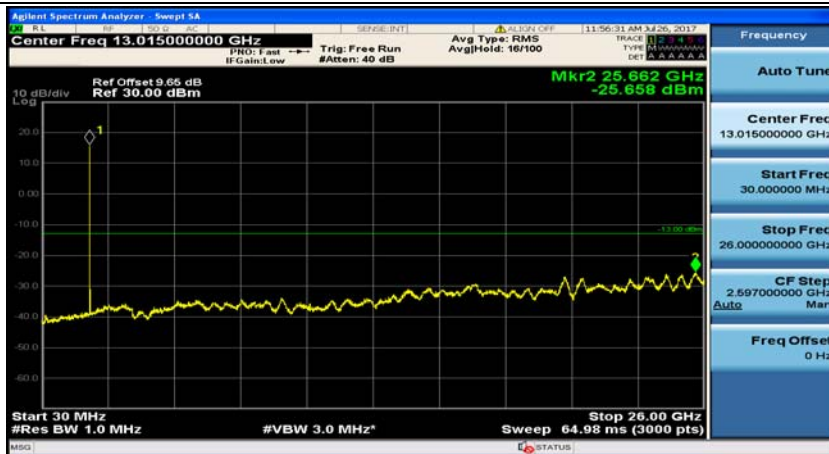

(Channel Bandwidth: 5 MHz)_HCH_QPSK_1RB#0

(Channel Bandwidth: 5 MHz)_HCH_QPSK_1RB#12