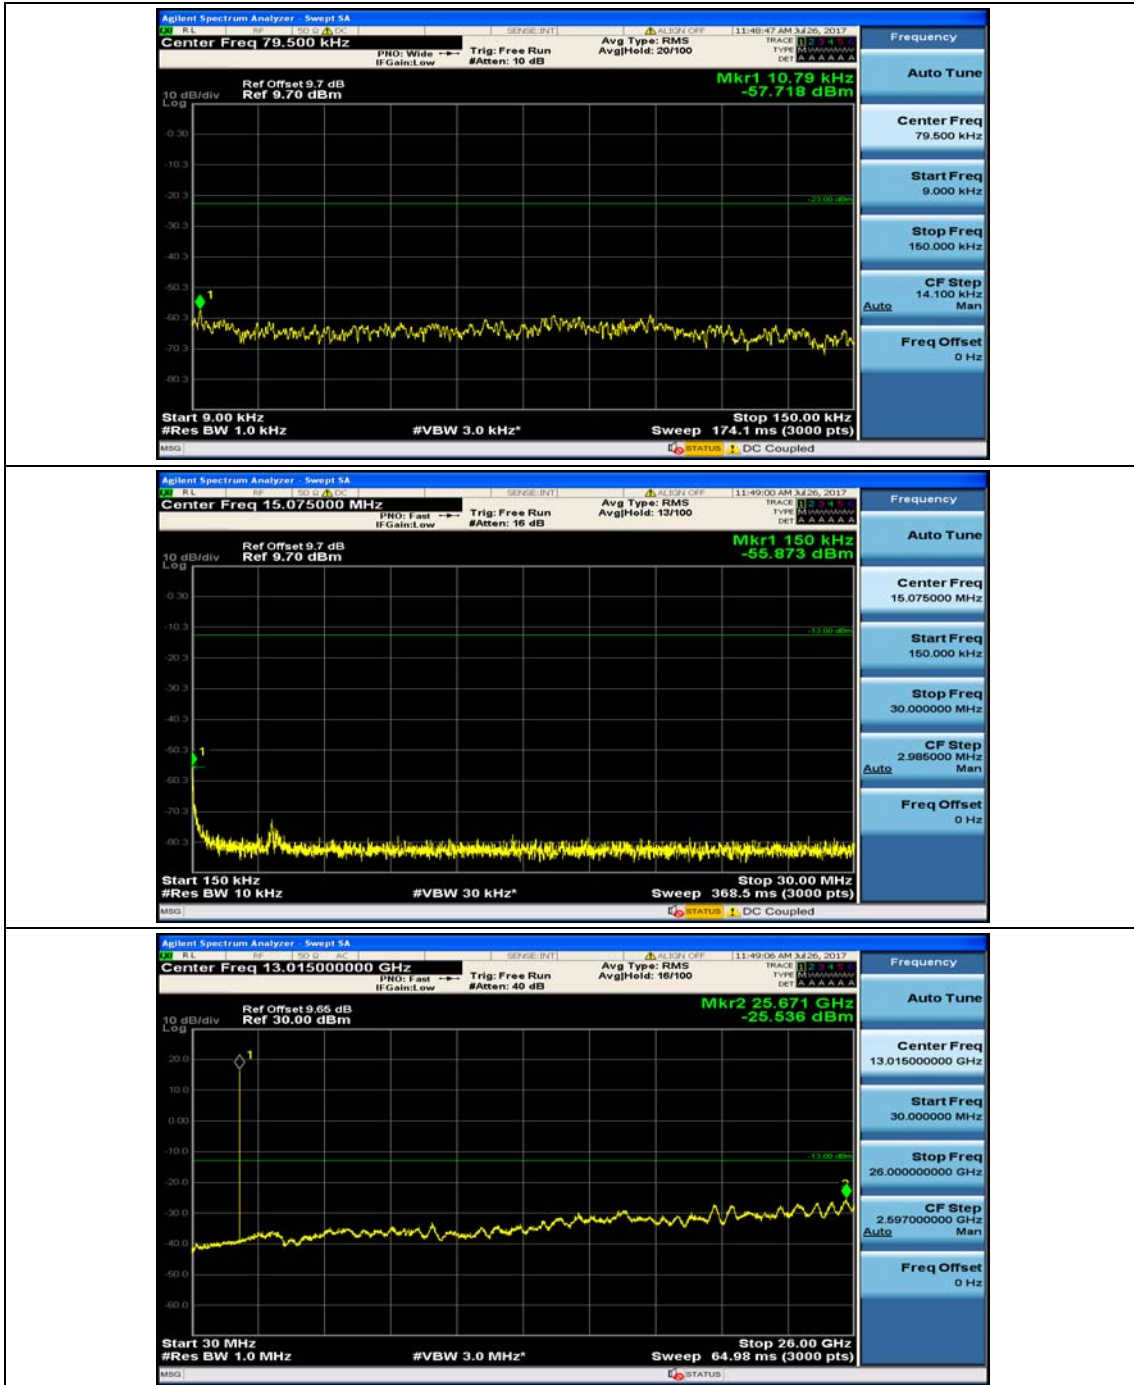

(Channel Bandwidth: 1.4 MHz)_LCH_16QAM_1RB#3

(Channel Bandwidth: 1.4 MHz)_MCH_16QAM_1RB#0

(Channel Bandwidth: 1.4 MHz)_MCH_16QAM_1RB#3

(Channel Bandwidth: 1.4 MHz)_HCH_16QAM_1RB#0

(Channel Bandwidth: 1.4 MHz)_HCH_16QAM_1RB#3

Channel Bandwidth: 3 MHz

(Channel Bandwidth: 3 MHz)_MCH_QPSK_1RB#0

(Channel Bandwidth: 3 MHz)_MCH_QPSK_1RB#7

(Channel Bandwidth: 3 MHz)_HCH_QPSK_1RB#0

(Channel Bandwidth: 3 MHz)_HCH_QPSK_1RB#7

(Channel Bandwidth: 3 MHz)_LCH_16QAM_1RB#0

(Channel Bandwidth: 3 MHz)_LCH_16QAM_1RB#7

(Channel Bandwidth: 3 MHz)_MCH_16QAM_1RB#0

(Channel Bandwidth: 3 MHz)_MCH_16QAM_1RB#7

(Channel Bandwidth: 3 MHz)_HCH_16QAM_1RB#0

(Channel Bandwidth: 3 MHz)_HCH_16QAM_1RB#7