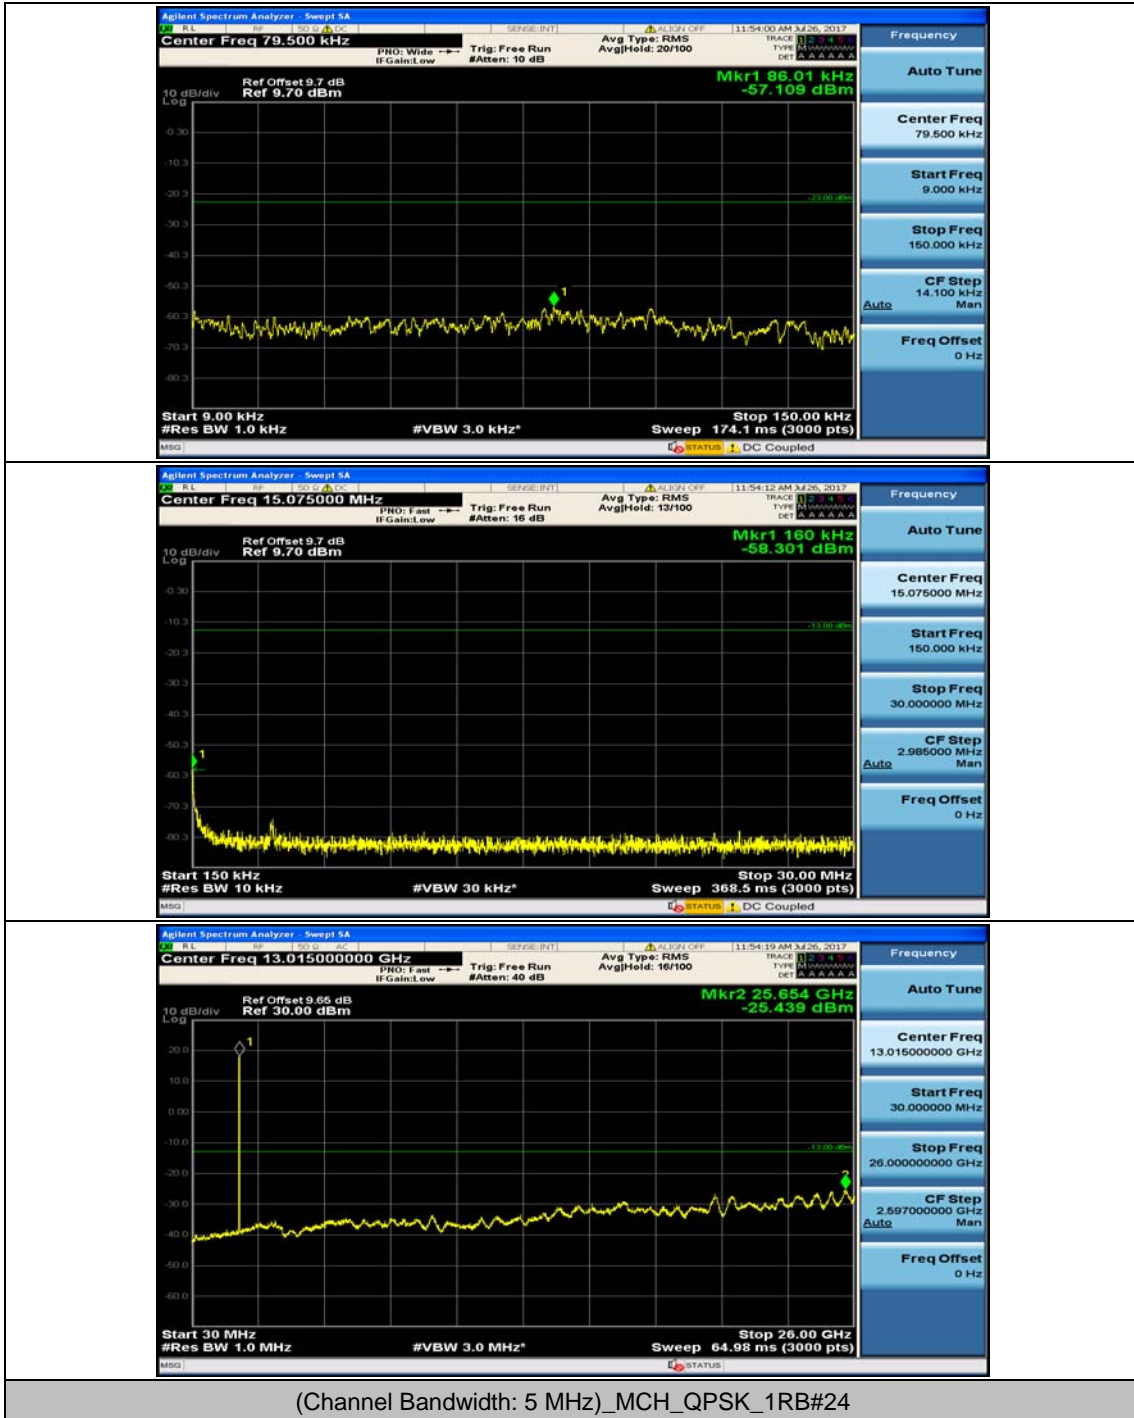

Channel Bandwidth: 5 MHz

(Channel Bandwidth: 5 MHz)_MCH_QPSK_1RB#0

(Channel Bandwidth: 5 MHz)_MCH_QPSK_1RB#12

(Channel Bandwidth: 5 MHz)_HCH_QPSK_1RB#0

(Channel Bandwidth: 5 MHz)_HCH_QPSK_1RB#12

(Channel Bandwidth: 5 MHz)_LCH_16QAM_1RB#0

(Channel Bandwidth: 5 MHz)_LCH_16QAM_1RB#12