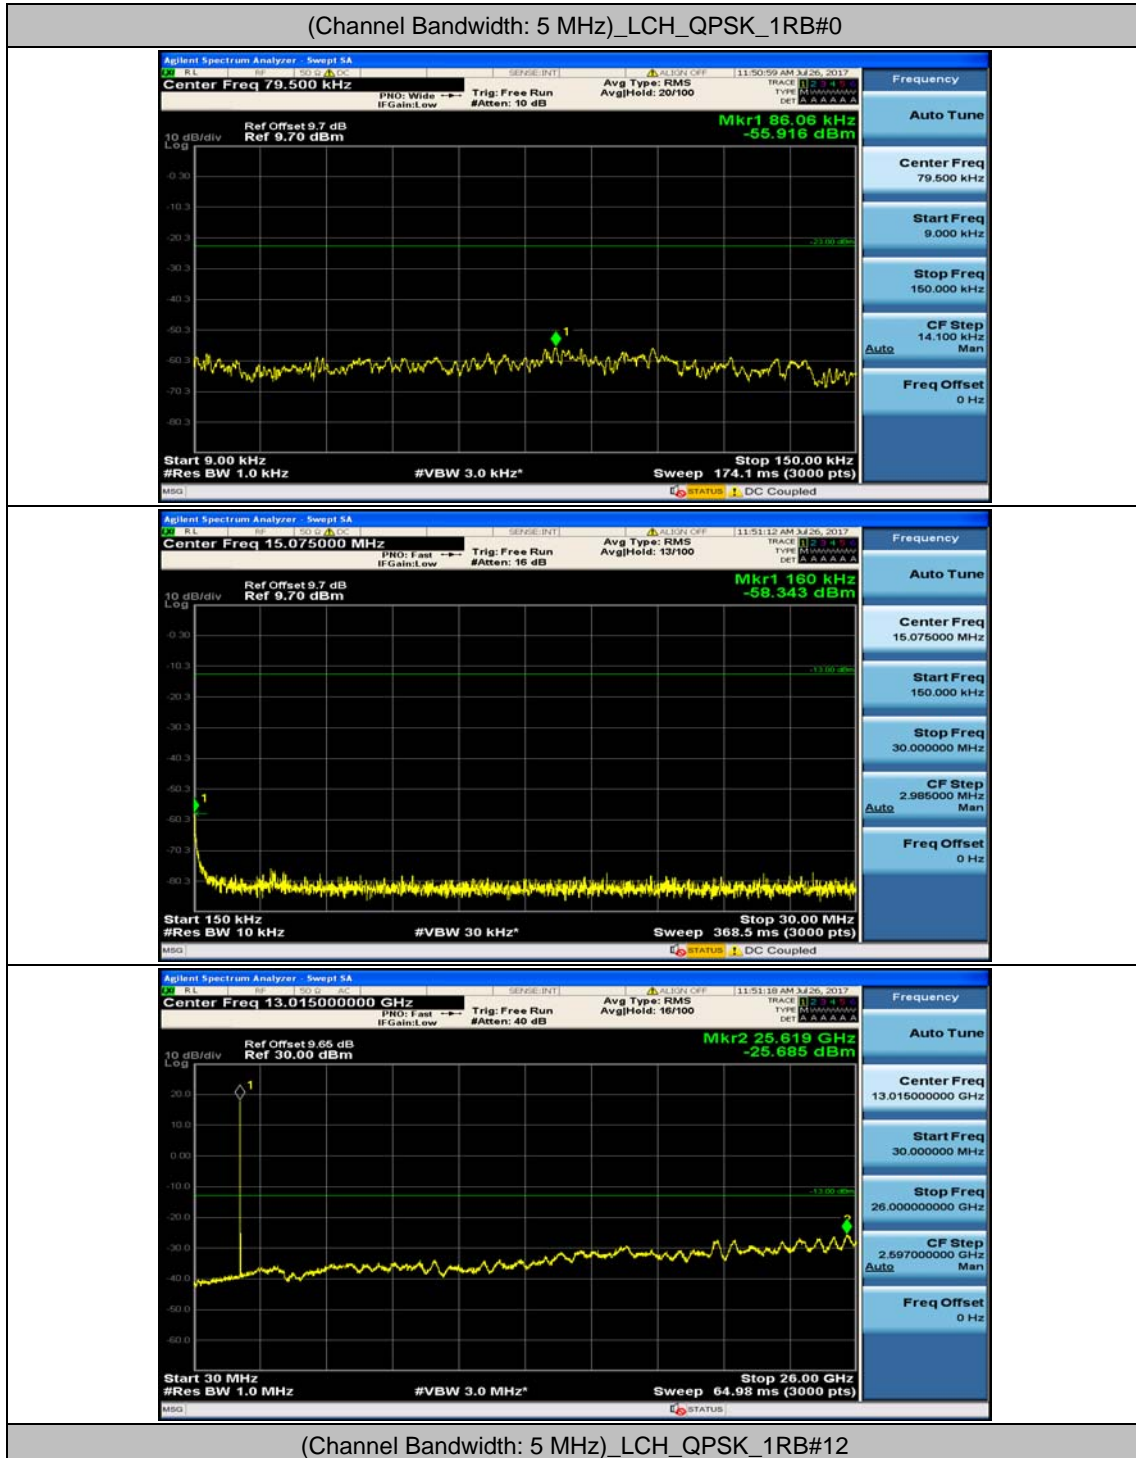

Channel Bandwidth: 3 MHz

(Channel Bandwidth: 3 MHz)_MCH_QPSK_1RB#0

(Channel Bandwidth: 3 MHz)_MCH_QPSK_1RB#7

(Channel Bandwidth: 3 MHz)_HCH_QPSK_1RB#0

(Channel Bandwidth: 3 MHz)_HCH_QPSK_1RB#7

(Channel Bandwidth: 3 MHz)_LCH_16QAM_1RB#0

(Channel Bandwidth: 3 MHz)_LCH_16QAM_1RB#7

(Channel Bandwidth: 3 MHz)_MCH_16QAM_1RB#0

(Channel Bandwidth: 3 MHz)_MCH_16QAM_1RB#7

(Channel Bandwidth: 3 MHz)_HCH_16QAM_1RB#0

(Channel Bandwidth: 3 MHz)_HCH_16QAM_1RB#7

Channel Bandwidth: 5 MHz

(Channel Bandwidth: 5 MHz)_MCH_QPSK_1RB#0

(Channel Bandwidth: 5 MHz)_MCH_QPSK_1RB#12

(Channel Bandwidth: 5 MHz)_HCH_QPSK_1RB#0

(Channel Bandwidth: 5 MHz)_HCH_QPSK_1RB#12

(Channel Bandwidth: 5 MHz)_LCH_16QAM_1RB#0