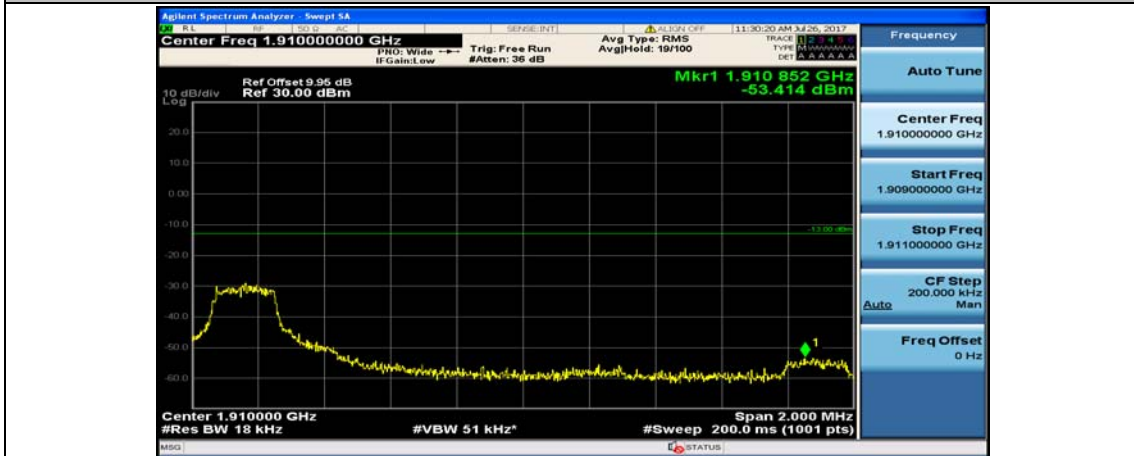

(Channel Bandwidth:15 MHz)_HCH_QPSK_1RB#0