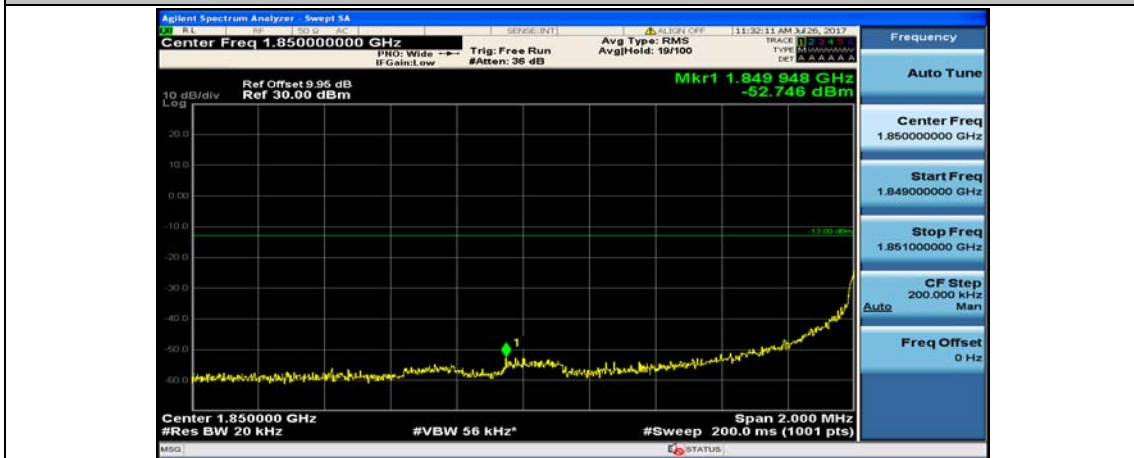

(Channel Bandwidth:15 MHz)_HCH_16QAM_37RB#38

(Channel Bandwidth:15 MHz)_HCH_16QAM_75RB#0

Channel Bandwidth: 20 MHz

(Channel Bandwidth:20 MHz)_LCH_QPSK_1RB#49

(Channel Bandwidth:20 MHz)_LCH_QPSK_1RB#99

(Channel Bandwidth:20 MHz)_LCH_QPSK_50RB#0