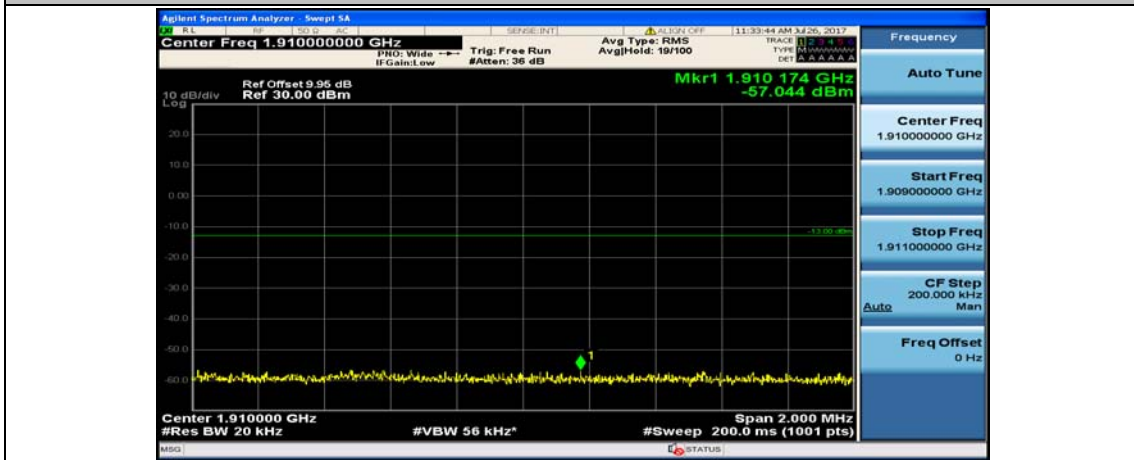

(Channel Bandwidth:20 MHz)_LCH_QPSK_50RB#25

(Channel Bandwidth:20 MHz)_LCH_QPSK_50RB#50

(Channel Bandwidth:20 MHz)_LCH_QPSK_100RB#0

(Channel Bandwidth:20 MHz)_HCH_QPSK_1RB#0

(Channel Bandwidth:20 MHz)_HCH_QPSK_1RB#49