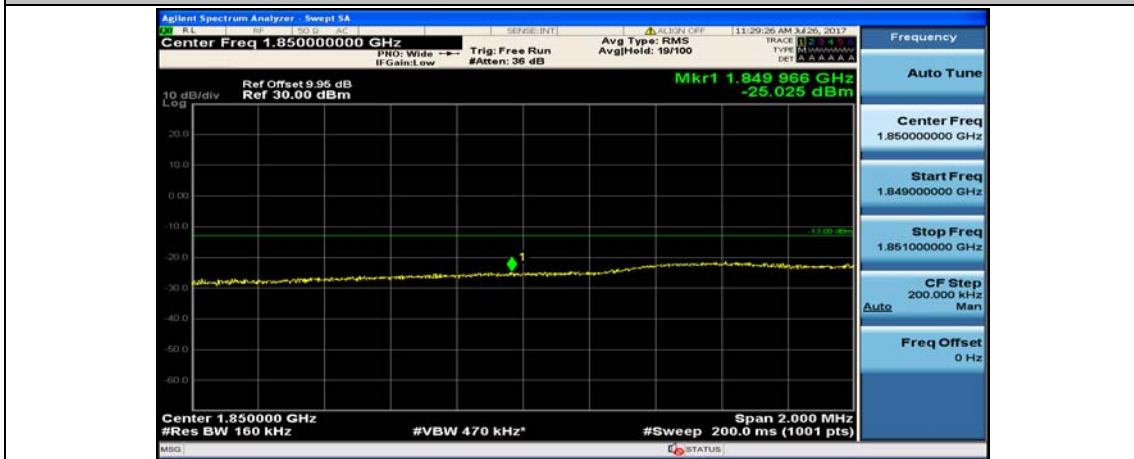

Channel Bandwidth: 10 MHz_HCH_16QAM_25RB#25

Channel Bandwidth: 10 MHz_HCH_16QAM_50RB#0

Channel Bandwidth: 15 MHz

(Channel Bandwidth:15 MHz)_LCH_QPSK_37RB#0

(Channel Bandwidth:15 MHz)_LCH_QPSK_37RB#18

(Channel Bandwidth:15 MHz)_LCH_QPSK_37RB#38