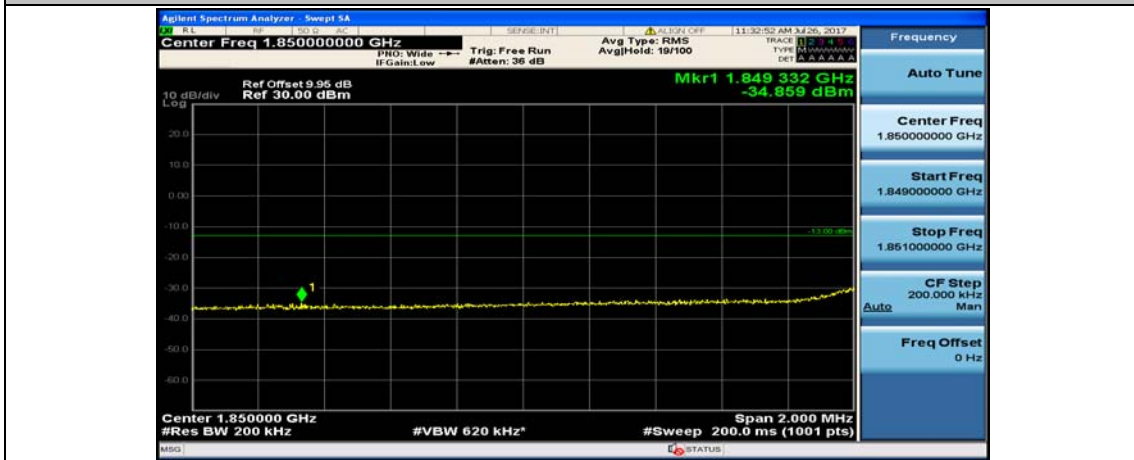

(Channel Bandwidth:20 MHz)_LCH_QPSK_50RB#50