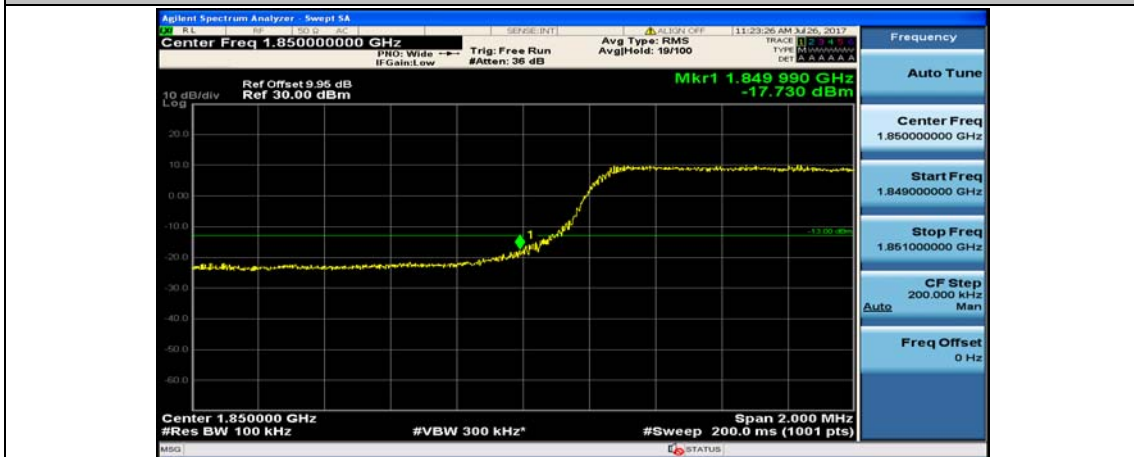

(Channel Bandwidth: 3 MHz)_HCH_16QAM_15RB#0

Channel Bandwidth: 5 MHz

(Channel Bandwidth: 5 MHz)_LCH_QPSK_1RB#12

(Channel Bandwidth: 5 MHz)_LCH_QPSK_1RB#24

(Channel Bandwidth: 5 MHz)_LCH_QPSK_12RB#0

(Channel Bandwidth: 5 MHz)_LCH_QPSK_12RB#6

(Channel Bandwidth: 5 MHz)_LCH_QPSK_12RB#13

(Channel Bandwidth: 5 MHz)_LCH_QPSK_25RB#0

(Channel Bandwidth: 5 MHz)_HCH_QPSK_1RB#0

(Channel Bandwidth: 5 MHz)_HCH_QPSK_1RB#12

(Channel Bandwidth: 5 MHz)_HCH_QPSK_1RB#24