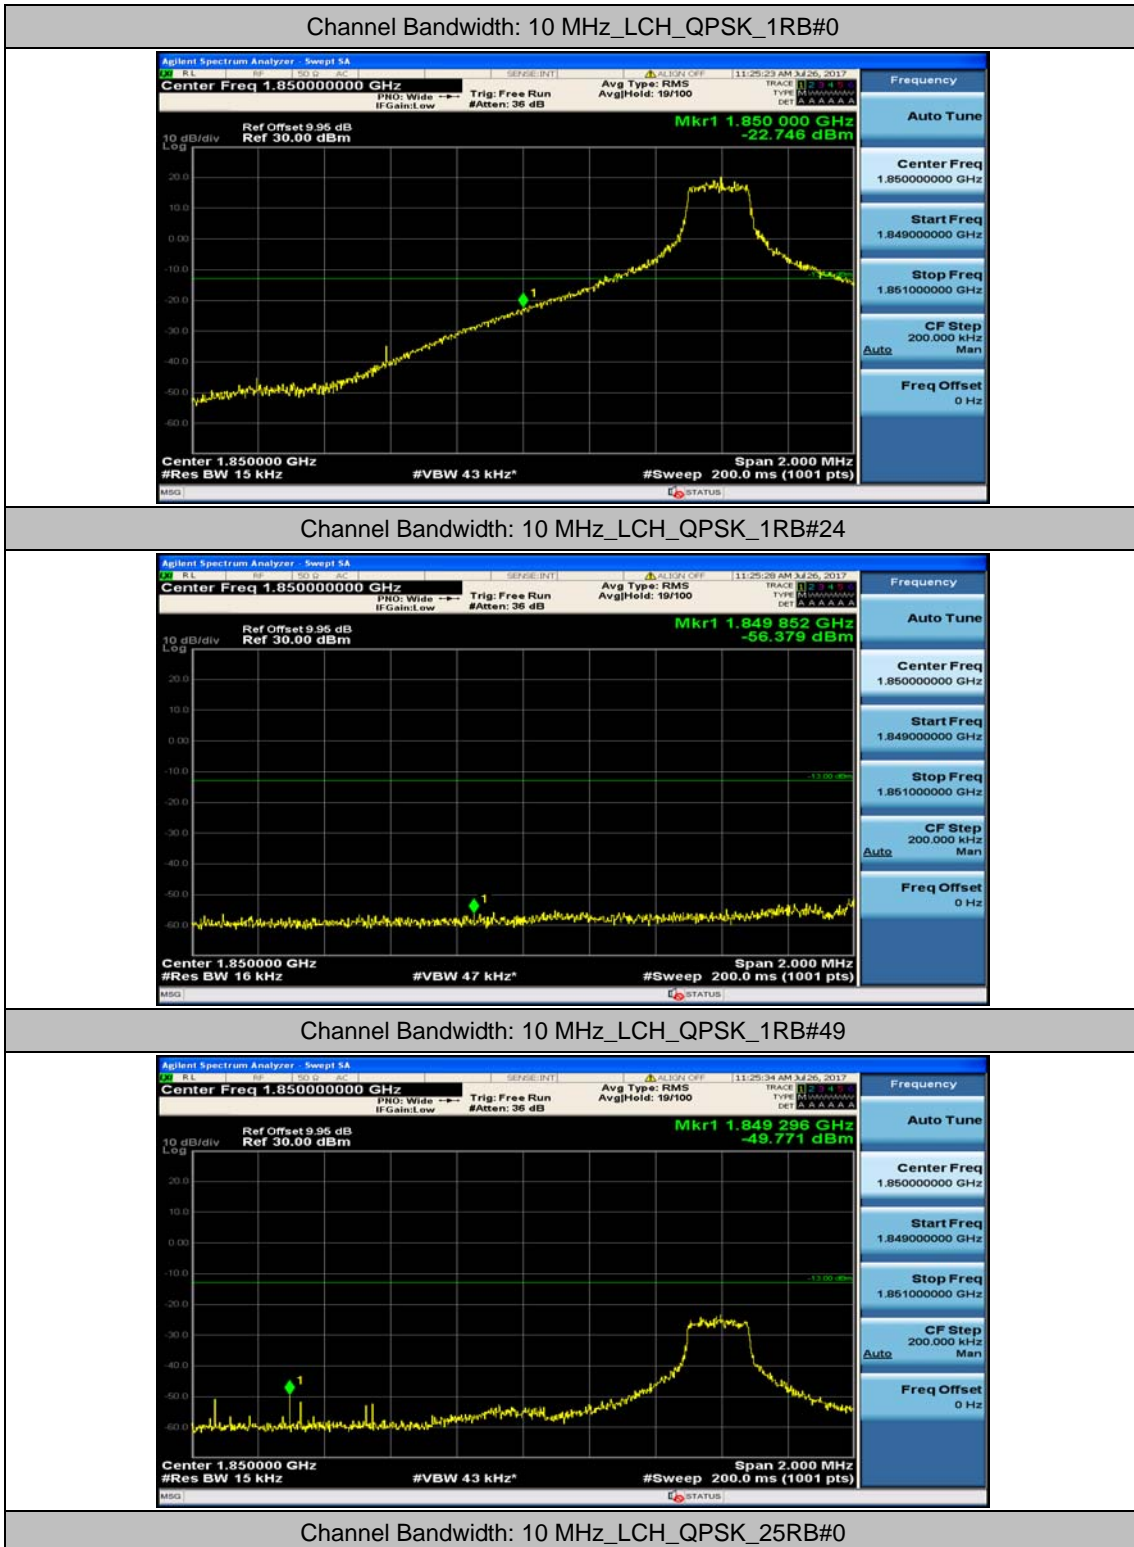

(Channel Bandwidth: 5 MHz)_HCH_16QAM_12RB#6

(Channel Bandwidth: 5 MHz)_HCH_16QAM_12RB#13

(Channel Bandwidth: 5 MHz)_HCH_16QAM_25RB#0

Channel Bandwidth: 10 MHz

Channel Bandwidth: 10 MHz_LCH_QPSK_25RB#12

Channel Bandwidth: 10 MHz_LCH_QPSK_25RB#25

Channel Bandwidth: 10 MHz_LCH_QPSK_50RB#0

Channel Bandwidth: 10 MHz_HCH_QPSK_1RB#0

Channel Bandwidth: 10 MHz_HCH_QPSK_1RB#24

Channel Bandwidth: 10 MHz_HCH_QPSK_1RB#49

Channel Bandwidth: 10 MHz_HCH_QPSK_25RB#0