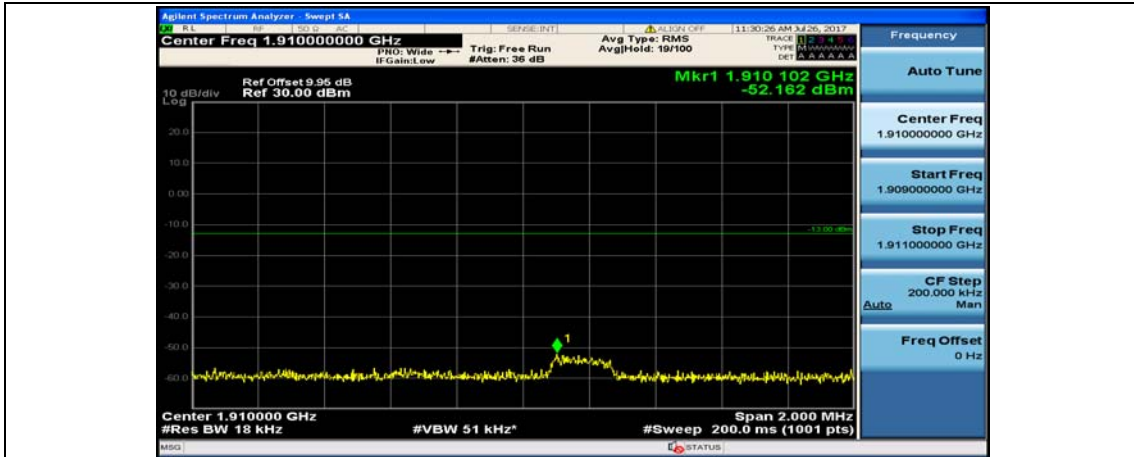

(Channel Bandwidth:15 MHz)_HCH_QPSK_1RB#37