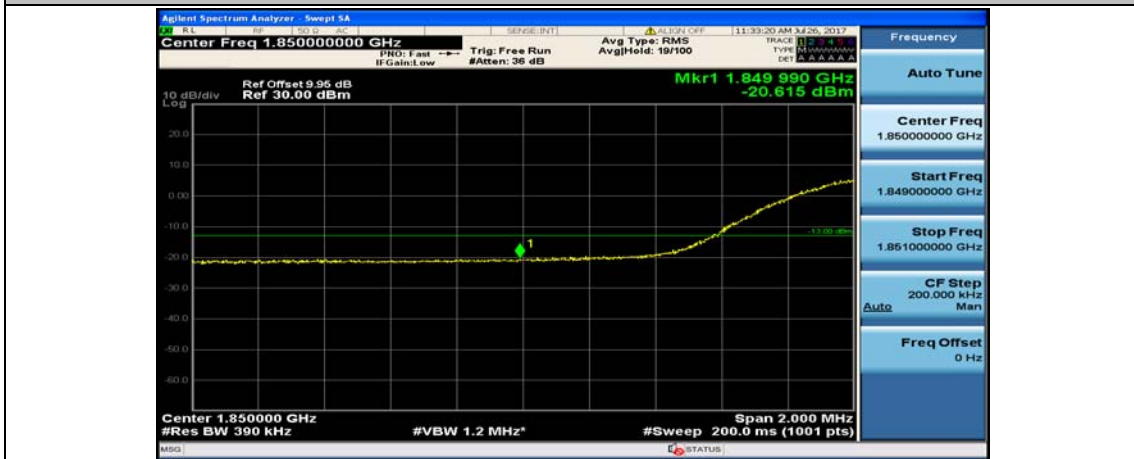

(Channel Bandwidth:20 MHz)_LCH_QPSK_100RB#0