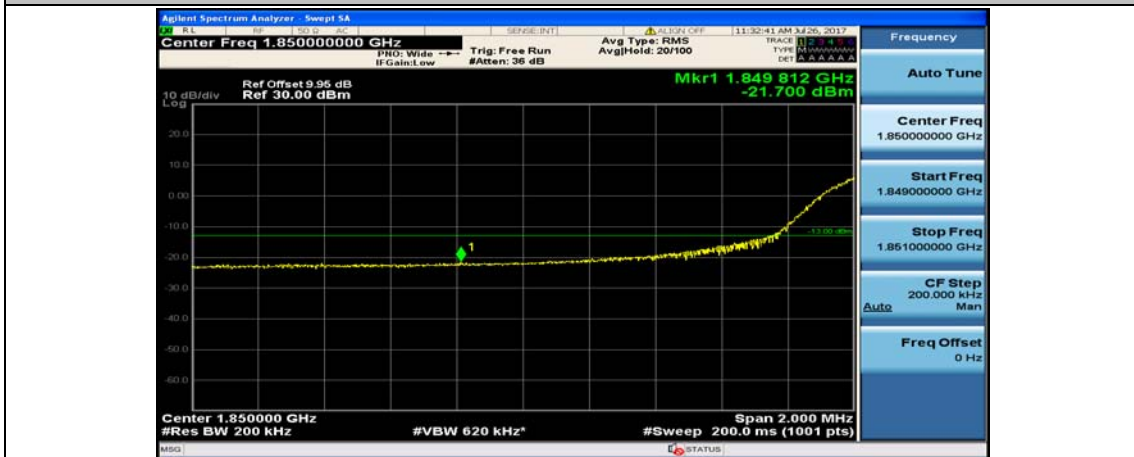

(Channel Bandwidth:15 MHz)_HCH_16QAM_37RB#38

(Channel Bandwidth:15 MHz)_HCH_16QAM_75RB#0

Channel Bandwidth: 20 MHz

(Channel Bandwidth:20 MHz)_LCH_QPSK_1RB#49

(Channel Bandwidth:20 MHz)_LCH_QPSK_1RB#99

(Channel Bandwidth:20 MHz)_LCH_QPSK_50RB#0