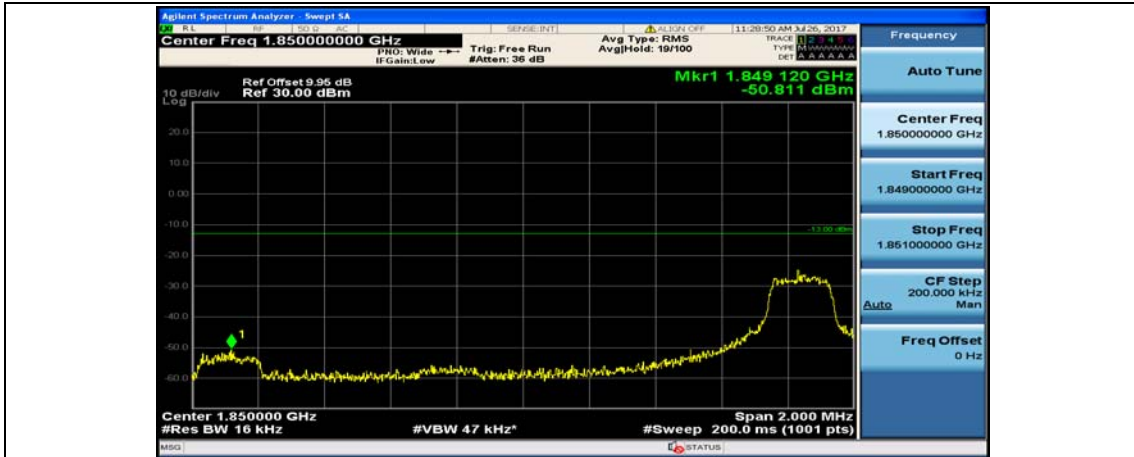

Channel Bandwidth: 10 MHz_HCH_16QAM_25RB#25

Channel Bandwidth: 10 MHz_HCH_16QAM_50RB#0

Channel Bandwidth: 15 MHz

(Channel Bandwidth:15 MHz)_LCH_QPSK_37RB#0

(Channel Bandwidth:15 MHz)_LCH_QPSK_37RB#18

(Channel Bandwidth:15 MHz)_LCH_QPSK_37RB#38