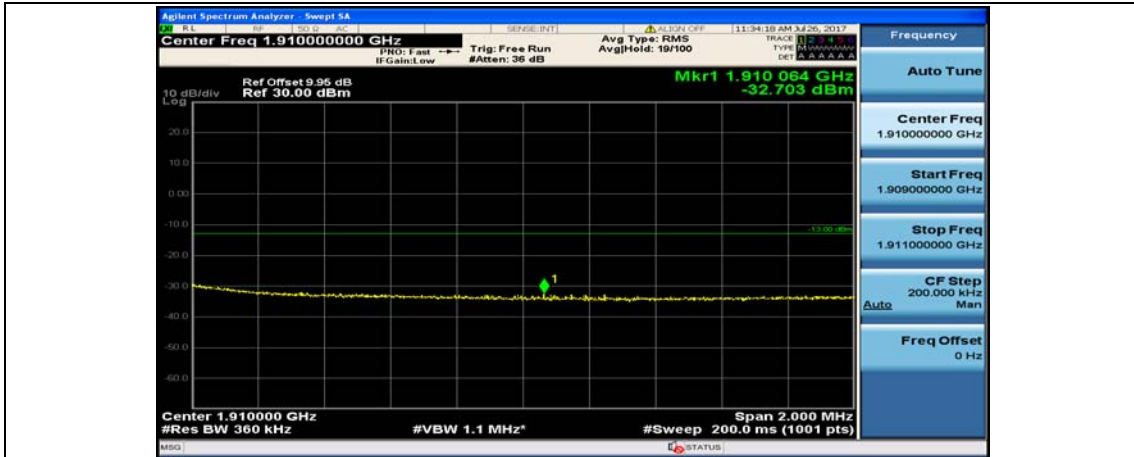

(Channel Bandwidth:20 MHz)_HCH_QPSK_50RB#0