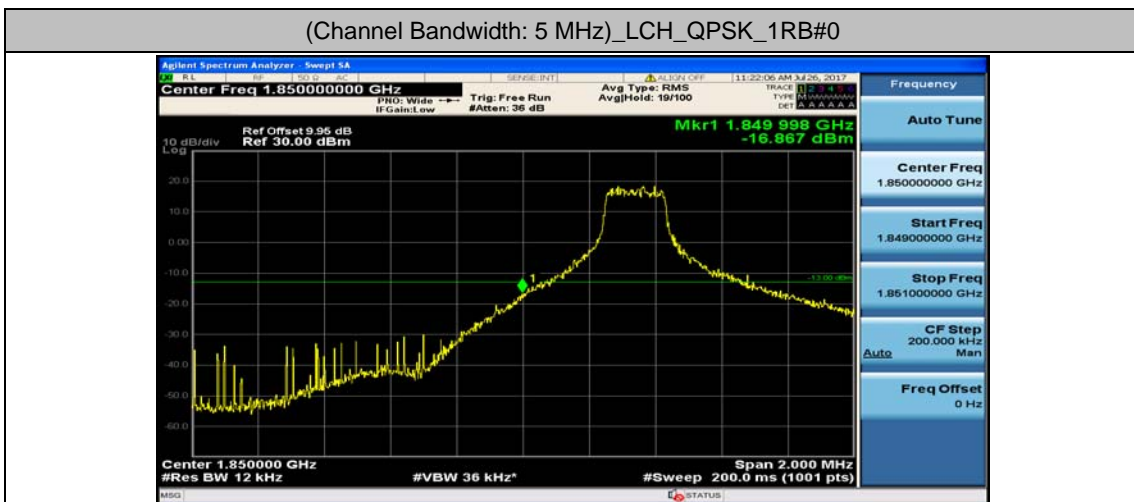

(Channel Bandwidth: 3 MHz)_HCH_16QAM_15RB#0

Channel Bandwidth: 5 MHz

(Channel Bandwidth: 5 MHz)_LCH_QPSK_1RB#12

(Channel Bandwidth: 5 MHz)_LCH_QPSK_1RB#24

(Channel Bandwidth: 5 MHz)_LCH_QPSK_12RB#0

(Channel Bandwidth: 5 MHz)_LCH_QPSK_12RB#6