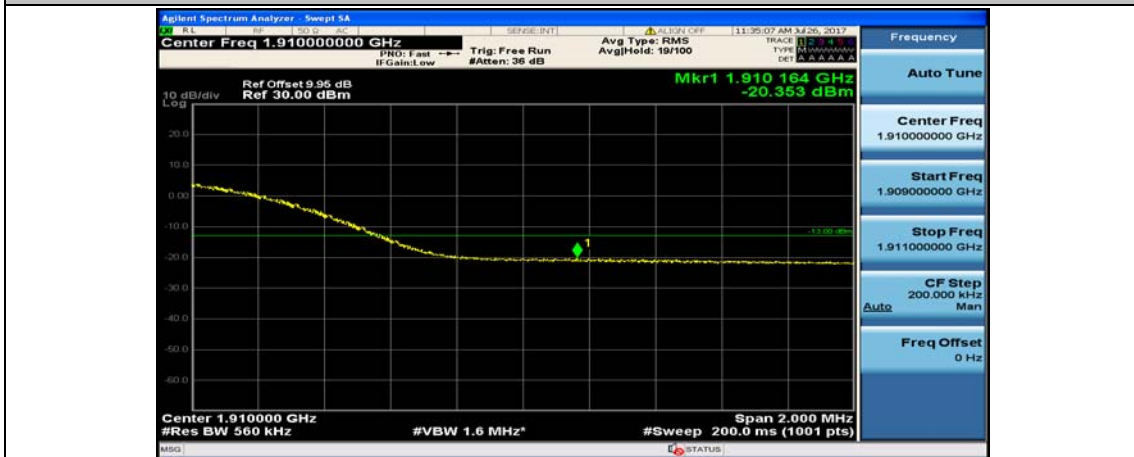

(Channel Bandwidth:20 MHz)_HCH_16QAM_50RB#0

(Channel Bandwidth:20 MHz)_HCH_16QAM_50RB#25

(Channel Bandwidth:20 MHz)_HCH_16QAM_50RB#0

(Channel Bandwidth:20 MHz)_HCH_16QAM_100RB#0

Appendix E: Conducted Spurious Emission

Test Graphs

Channel Bandwidth: 1.4 MHz