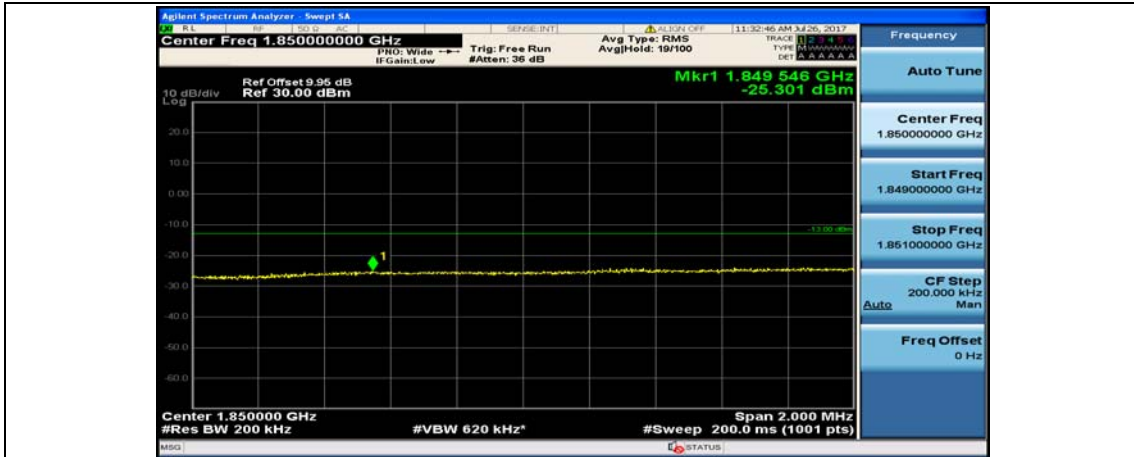

(Channel Bandwidth:20 MHz)_LCH_QPSK_50RB#25