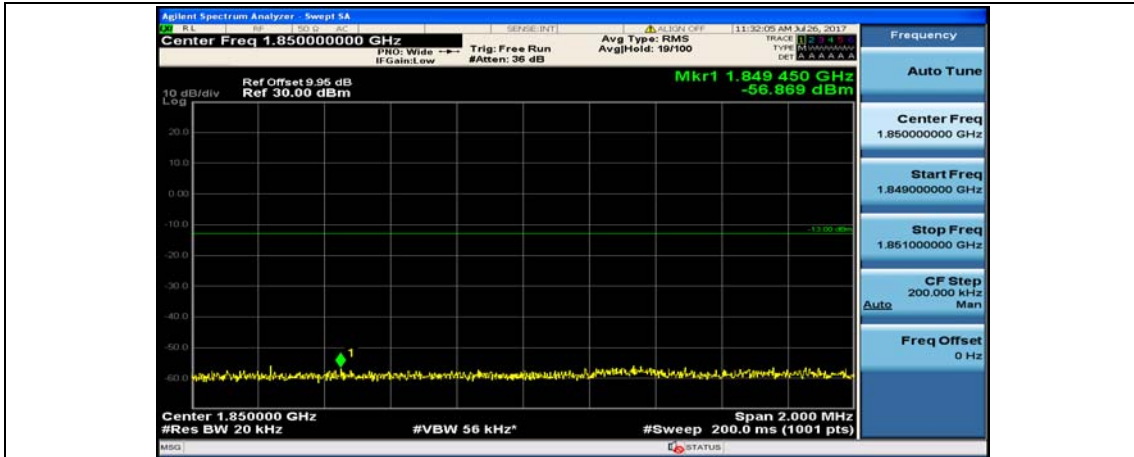

(Channel Bandwidth:15 MHz)_HCH_16QAM_37RB#38

(Channel Bandwidth:15 MHz)_HCH_16QAM_75RB#0

Channel Bandwidth: 20 MHz

(Channel Bandwidth:20 MHz)_LCH_QPSK_1RB#49

(Channel Bandwidth:20 MHz)_LCH_QPSK_1RB#99

(Channel Bandwidth:20 MHz)_LCH_QPSK_50RB#0