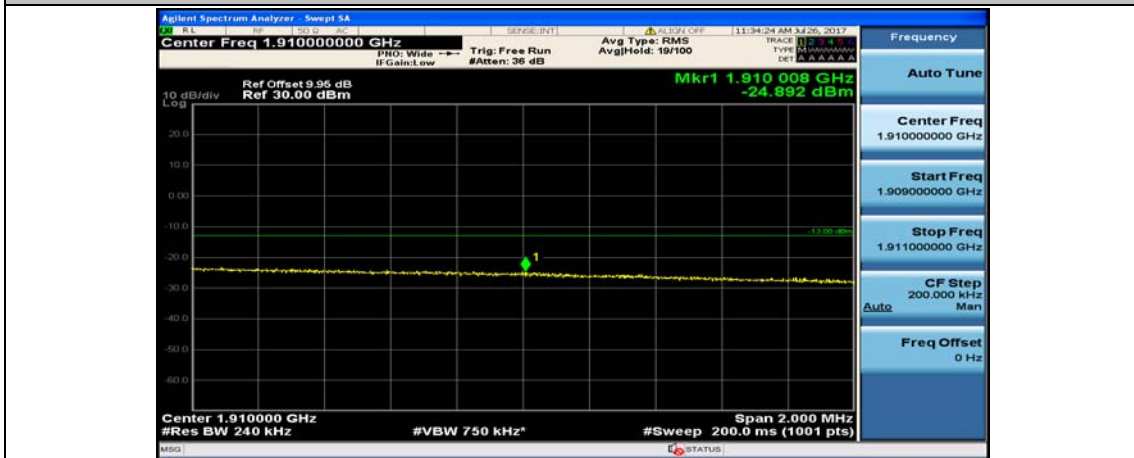

(Channel Bandwidth:20 MHz)_HCH_QPSK_50RB#25