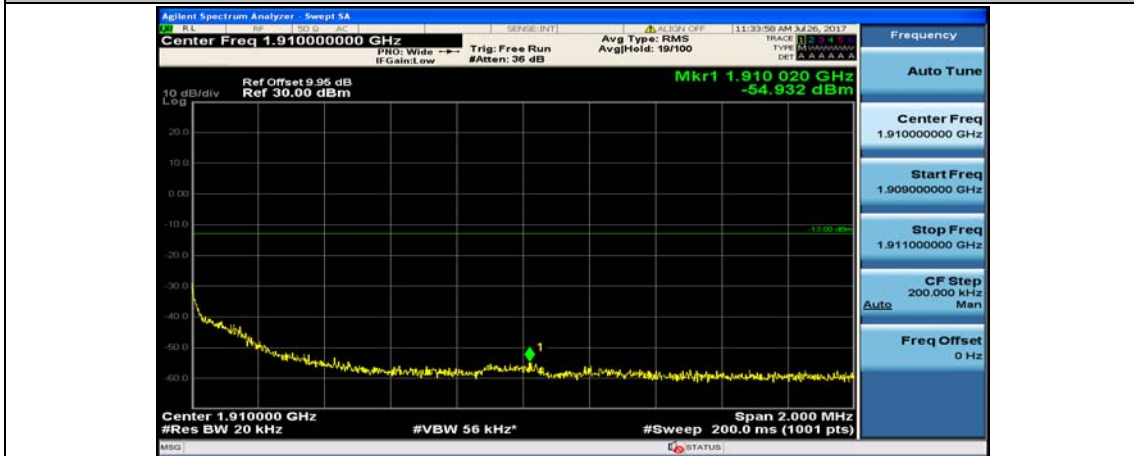

(Channel Bandwidth:20 MHz)_HCH_16QAM_1RB#0