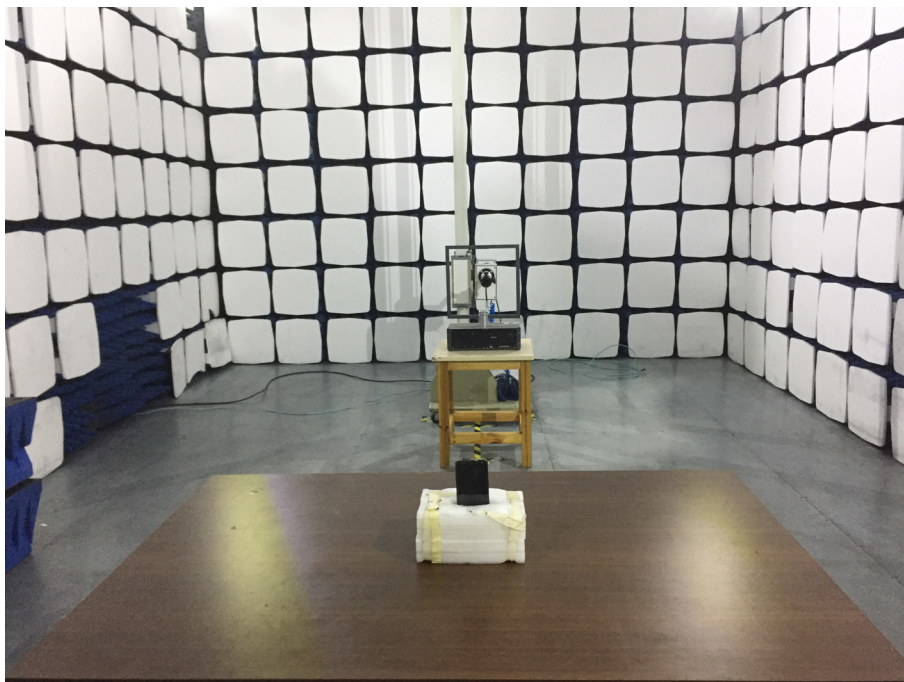

EXHIBIT 4 - TEST SETUP PHOTOGRAPHS

Conducted Emission Test Setup

Radiation Emission Test Setup (Below 30MHz)

Radiation Emission Test Setup (30MHz to 1GHz)

Radiation Emission Test Setup (1GHz to 18GHz)

Spurious Radiation Test Setup (18G to 40GHz)