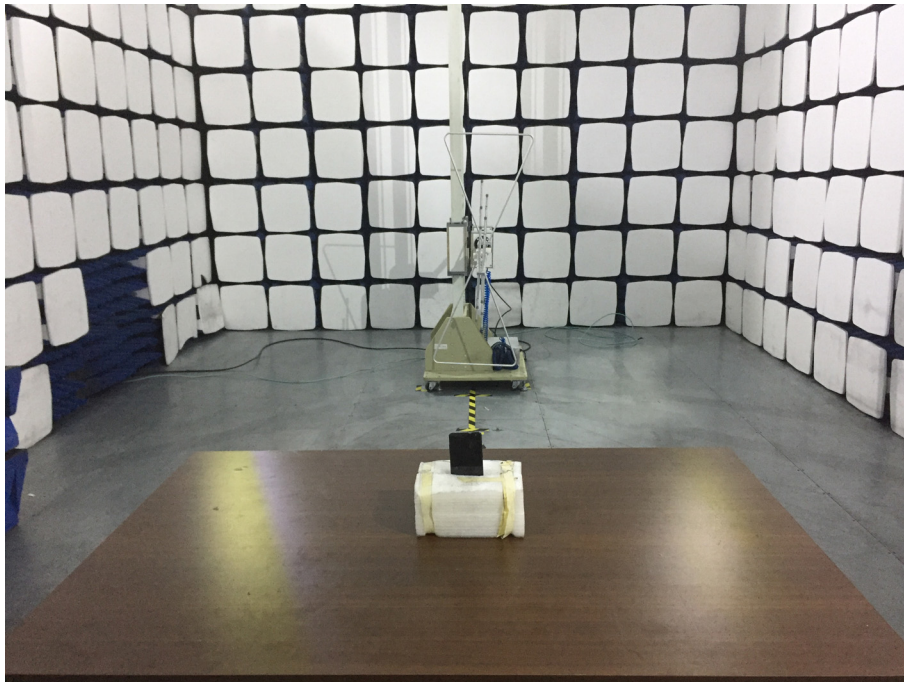

EXHIBIT 4 - TEST SETUP PHOTOGRAPHS

Conducted Emission Test Setup

Radiation Emission Test Setup (Below 30MHz)

Radiation Emission Test Setup (30MHz to 1GHz)

Radiation Emission Test Setup (1GHz to 18GHz)

Spurious Radiation Test Setup (18G to 40GHz)