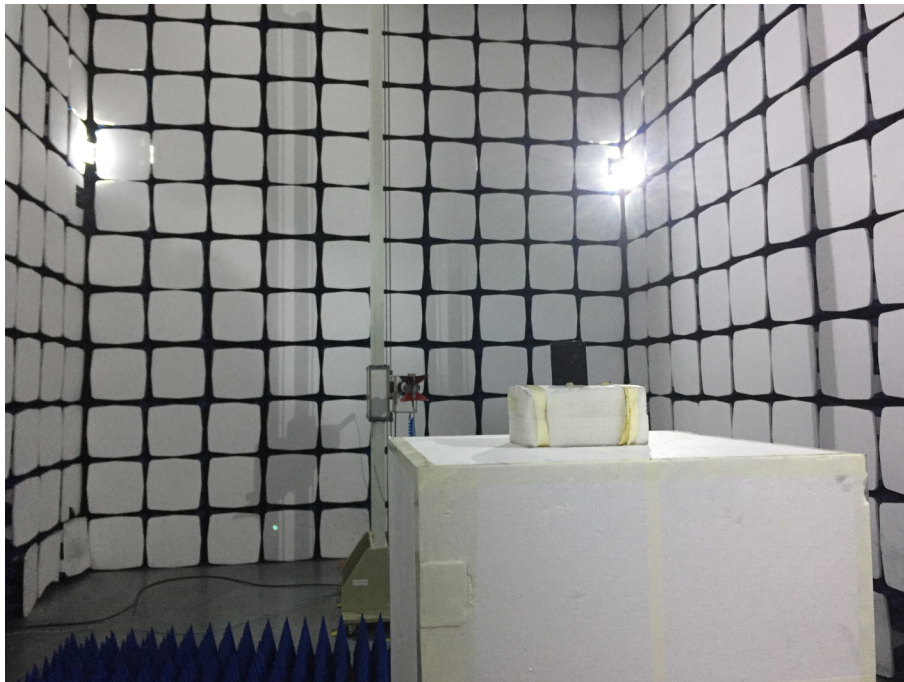

EXHIBIT 4 - TEST SETUP PHOTOGRAPHS

Spurious Radiation Test Setup (9kHz to 30MHz)

Spurious Radiation Test Setup (30MHz to 1GHz)

Spurious Radiation Test Setup (1G to 18GHz)

Spurious Radiation Test Setup (18G to 40GHz)

Extreme Condition Test Setup

Mobile Communication Test Setup