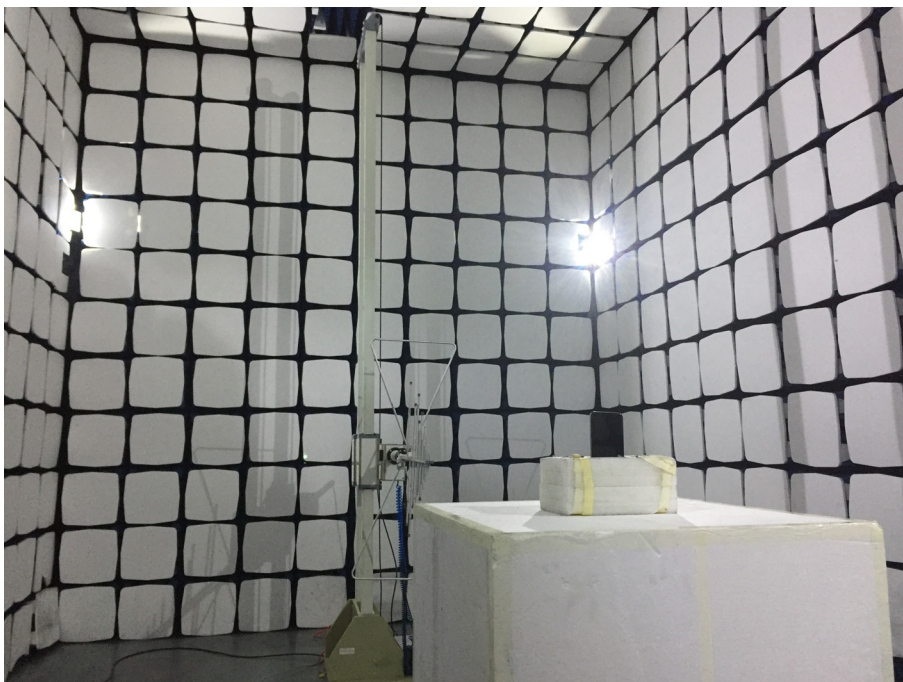

EXHIBIT 4 - TEST SETUP PHOTOGRAPHS

Spurious Radiation Test Setup (9kHz to 30MHz)

Spurious Radiation Test Setup (30MHz to 1GHz)

Spurious Radiation Test Setup (1G to 18GHz)

Spurious Radiation Test Setup (18G to 40GHz)

Extreme Condition Test Setup

Mobile Communication Test Setup