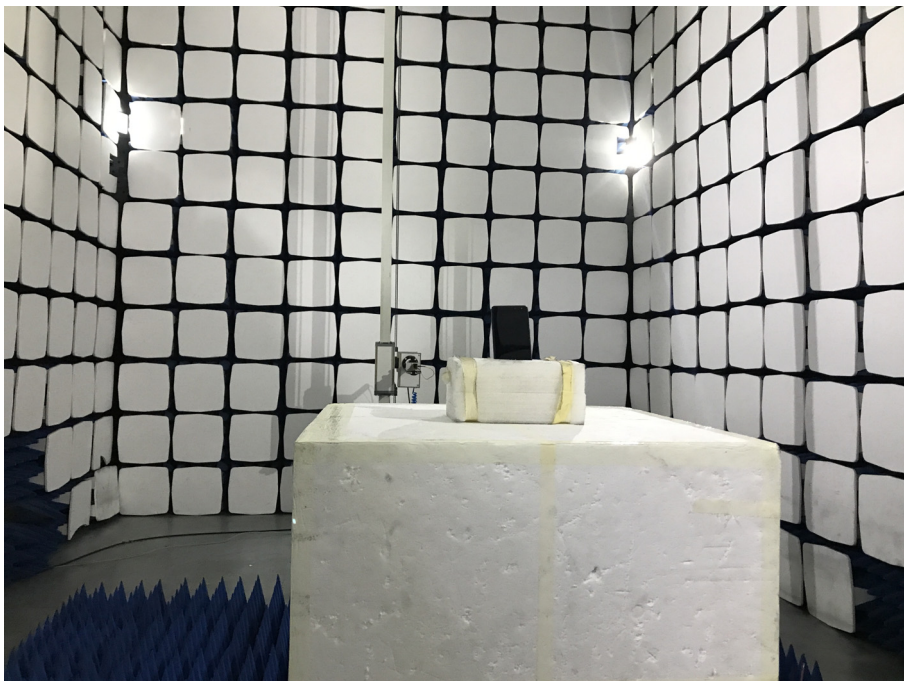

EXHIBIT 4 - TEST SETUP PHOTOGRAPHS

Spurious Radiation Test Setup (9kHz to 30MHz)

Spurious Radiation Test Setup (30MHz to 1GHz)

Spurious Radiation Test Setup (1G to 18GHz)

Spurious Radiation Test Setup (18G to 40GHz)

Extreme Condition Test Setup

Mobile Communication Test Setup