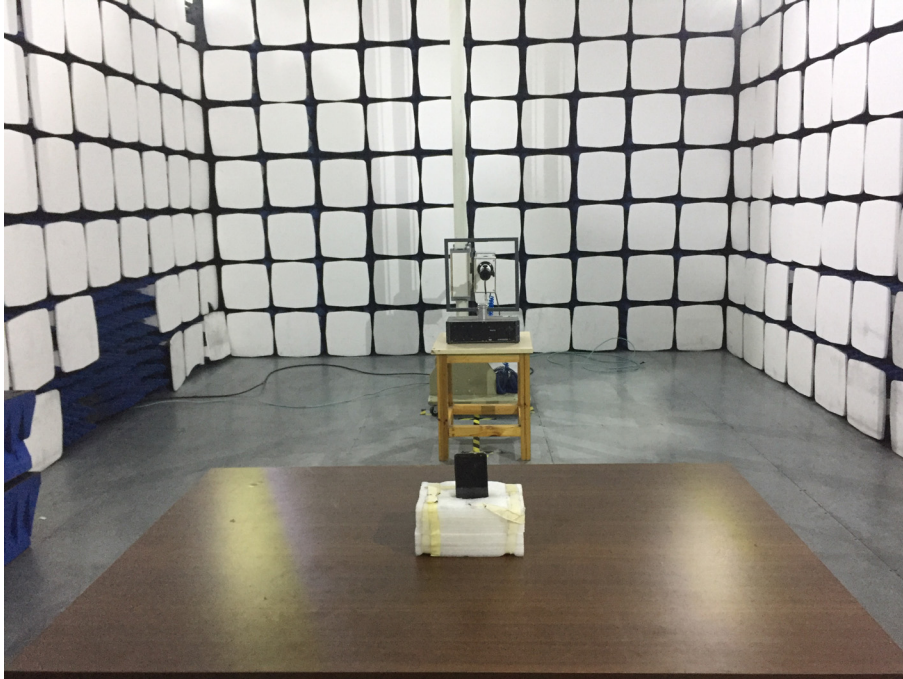

EXHIBIT 4 - TEST SETUP PHOTOGRAPHS

Spurious Radiation Test Setup (9kHz to 30MHz)

Spurious Radiation Test Setup (30MHz to 1GHz)

Spurious Radiation Test Setup (1G to 18GHz)

Spurious Radiation Test Setup (18G to 40GHz)

Extreme Condition Test Setup

Mobile Communication Test Setup