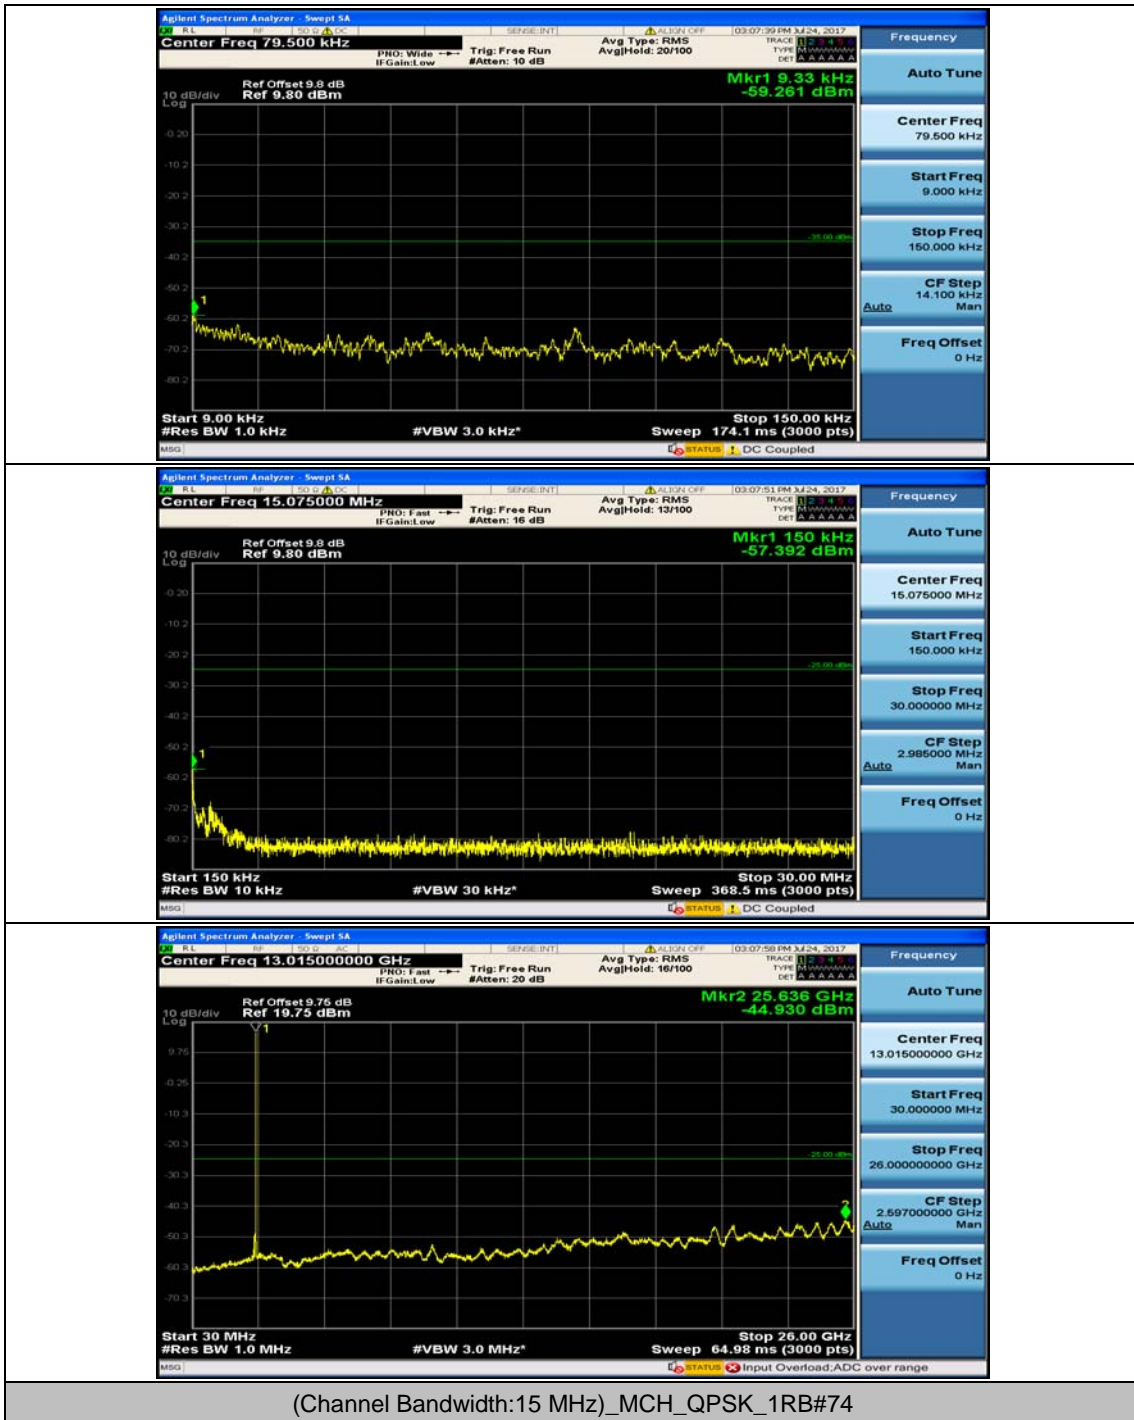

Channel Bandwidth: 10 MHz_LCH_16QAM_1RB#24

Channel Bandwidth: 10 MHz_MCH_16QAM_1RB#0

Channel Bandwidth: 10 MHz_MCH_16QAM_1RB#24

Channel Bandwidth: 10 MHz_HCH_16QAM_1RB#0

Channel Bandwidth: 10 MHz_HCH_16QAM_1RB#24

Channel Bandwidth: 15 MHz

(Channel Bandwidth:15 MHz)_MCH_QPSK_1RB#0

(Channel Bandwidth:15 MHz)_MCH_QPSK_1RB#37

(Channel Bandwidth:15 MHz)_HCH_QPSK_1RB#0

(Channel Bandwidth:15 MHz)_HCH_QPSK_1RB#37

(Channel Bandwidth:15 MHz)_LCH_16QAM_1RB#0

(Channel Bandwidth:15 MHz)_LCH_16QAM_1RB#37

(Channel Bandwidth:15 MHz)_MCH_16QAM_1RB#0

(Channel Bandwidth:15 MHz)_MCH_16QAM_1RB#37

(Channel Bandwidth:15 MHz)_HCH_16QAM_1RB#0

(Channel Bandwidth:15 MHz)_HCH_16QAM_1RB#37

Channel Bandwidth: 20 MHz