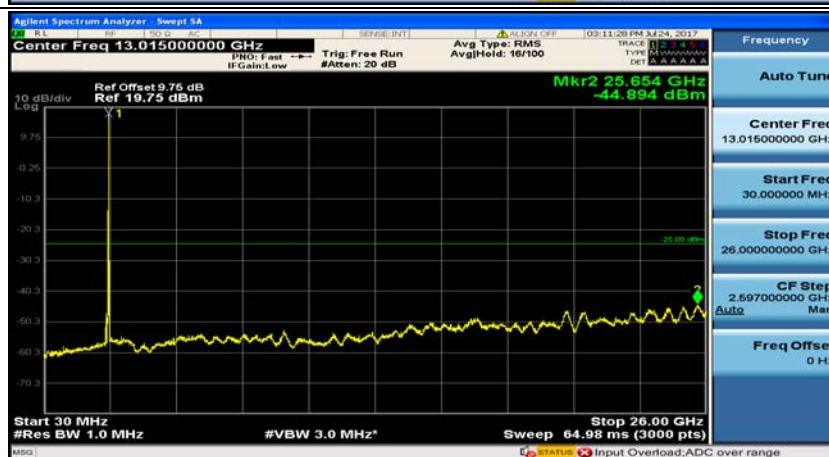

(Channel Bandwidth:15 MHz)_LCH_16QAM_1RB#37

(Channel Bandwidth:15 MHz)_MCH_16QAM_1RB#0

(Channel Bandwidth:15 MHz)_MCH_16QAM_1RB#37

(Channel Bandwidth:15 MHz)_HCH_16QAM_1RB#0

(Channel Bandwidth:15 MHz)_HCH_16QAM_1RB#37

Channel Bandwidth: 20 MHz