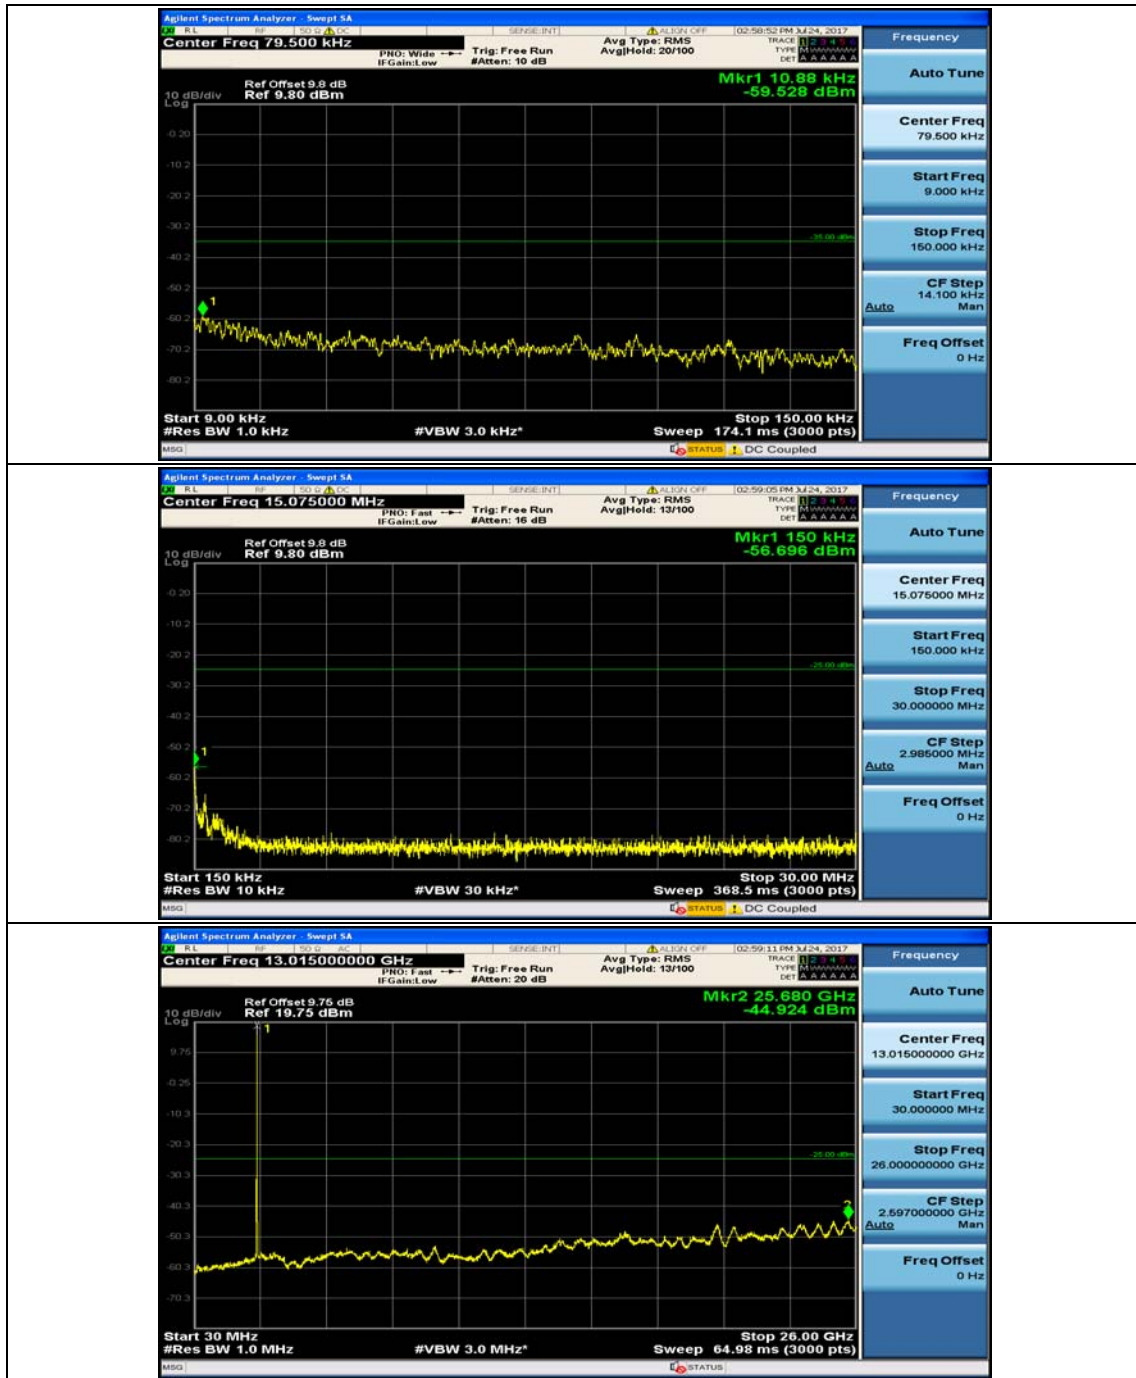

Channel Bandwidth: 10 MHz

Channel Bandwidth: 10 MHz_MCH_QPSK_1RB#0

Channel Bandwidth: 10 MHz_MCH_QPSK_1RB#24

Channel Bandwidth: 10 MHz_HCH_QPSK_1RB#0

Channel Bandwidth: 10 MHz_HCH_QPSK_1RB#24

Channel Bandwidth: 10 MHz_LCH_16QAM_1RB#0

Channel Bandwidth: 10 MHz_LCH_16QAM_1RB#24

Channel Bandwidth: 10 MHz_MCH_16QAM_1RB#0

Channel Bandwidth: 10 MHz_MCH_16QAM_1RB#24

Channel Bandwidth: 10 MHz_HCH_16QAM_1RB#0

Channel Bandwidth: 10 MHz_HCH_16QAM_1RB#24

Channel Bandwidth: 20 MHz