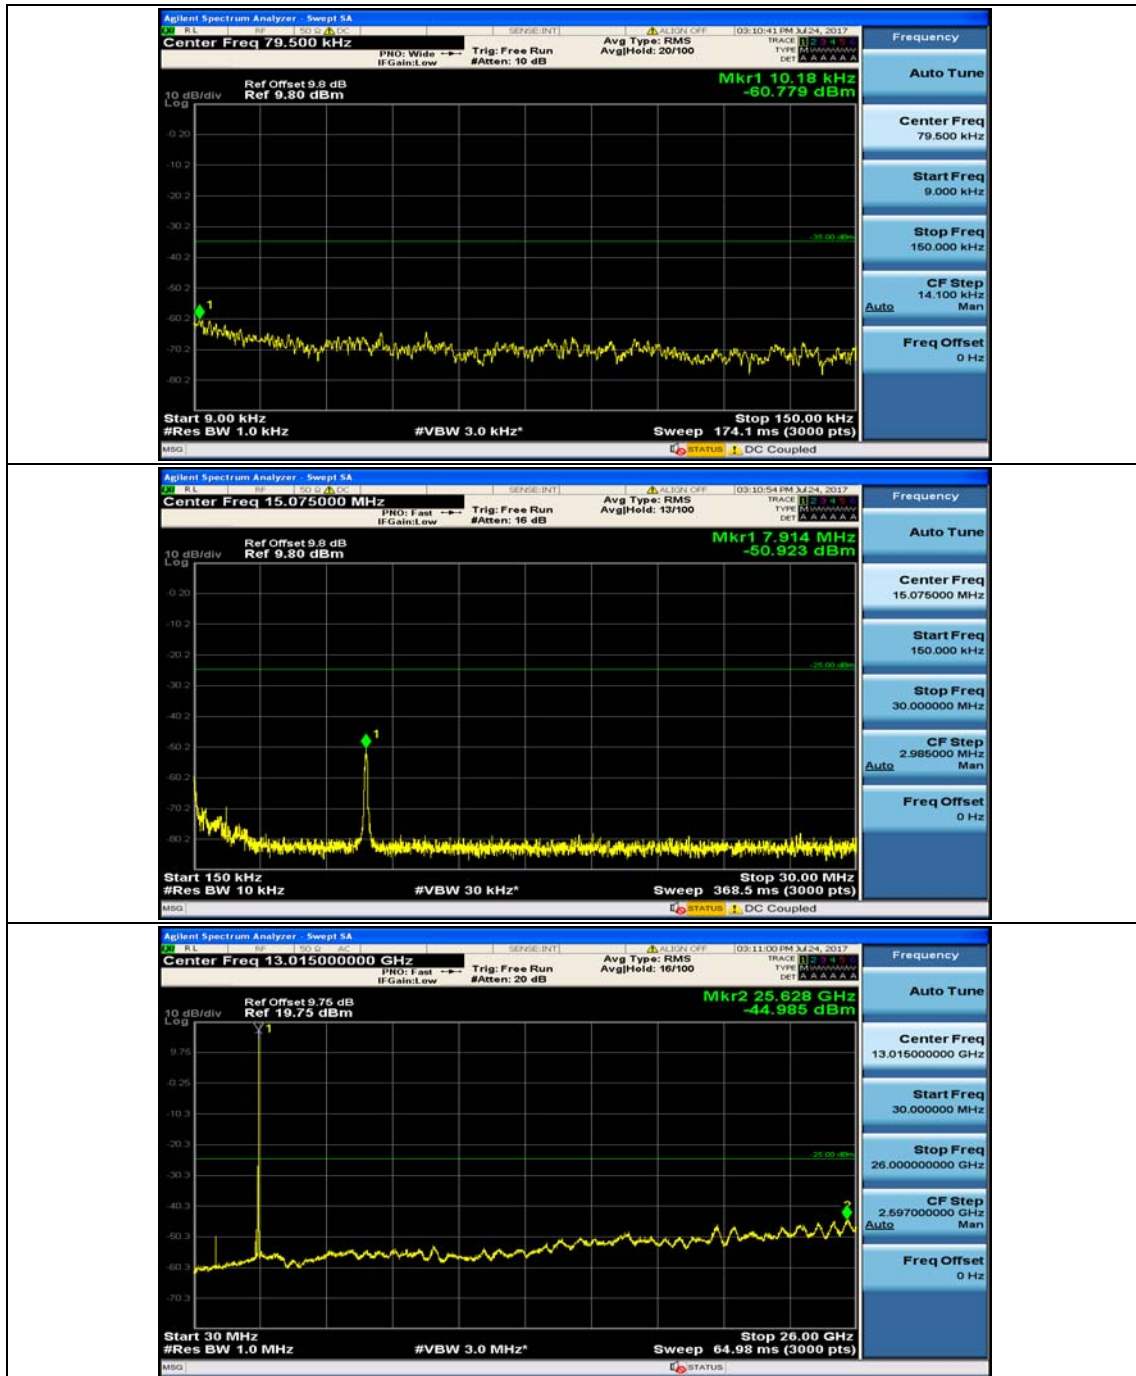

Channel Bandwidth: 10 MHz_LCH_16QAM_1RB#24

Channel Bandwidth: 10 MHz_MCH_16QAM_1RB#0

Channel Bandwidth: 10 MHz_MCH_16QAM_1RB#24

Channel Bandwidth: 10 MHz_HCH_16QAM_1RB#0

Channel Bandwidth: 10 MHz_HCH_16QAM_1RB#24

Channel Bandwidth: 15 MHz

(Channel Bandwidth:15 MHz)_MCH_QPSK_1RB#0

(Channel Bandwidth:15 MHz)_MCH_QPSK_1RB#37

(Channel Bandwidth:15 MHz)_HCH_QPSK_1RB#0

(Channel Bandwidth:15 MHz)_HCH_QPSK_1RB#37

(Channel Bandwidth:15 MHz)_LCH_16QAM_1RB#0

(Channel Bandwidth:15 MHz)_LCH_16QAM_1RB#37

(Channel Bandwidth:15 MHz)_MCH_16QAM_1RB#0

(Channel Bandwidth:15 MHz)_MCH_16QAM_1RB#37

(Channel Bandwidth:15 MHz)_HCH_16QAM_1RB#0

(Channel Bandwidth:15 MHz)_HCH_16QAM_1RB#37

Channel Bandwidth: 20 MHz