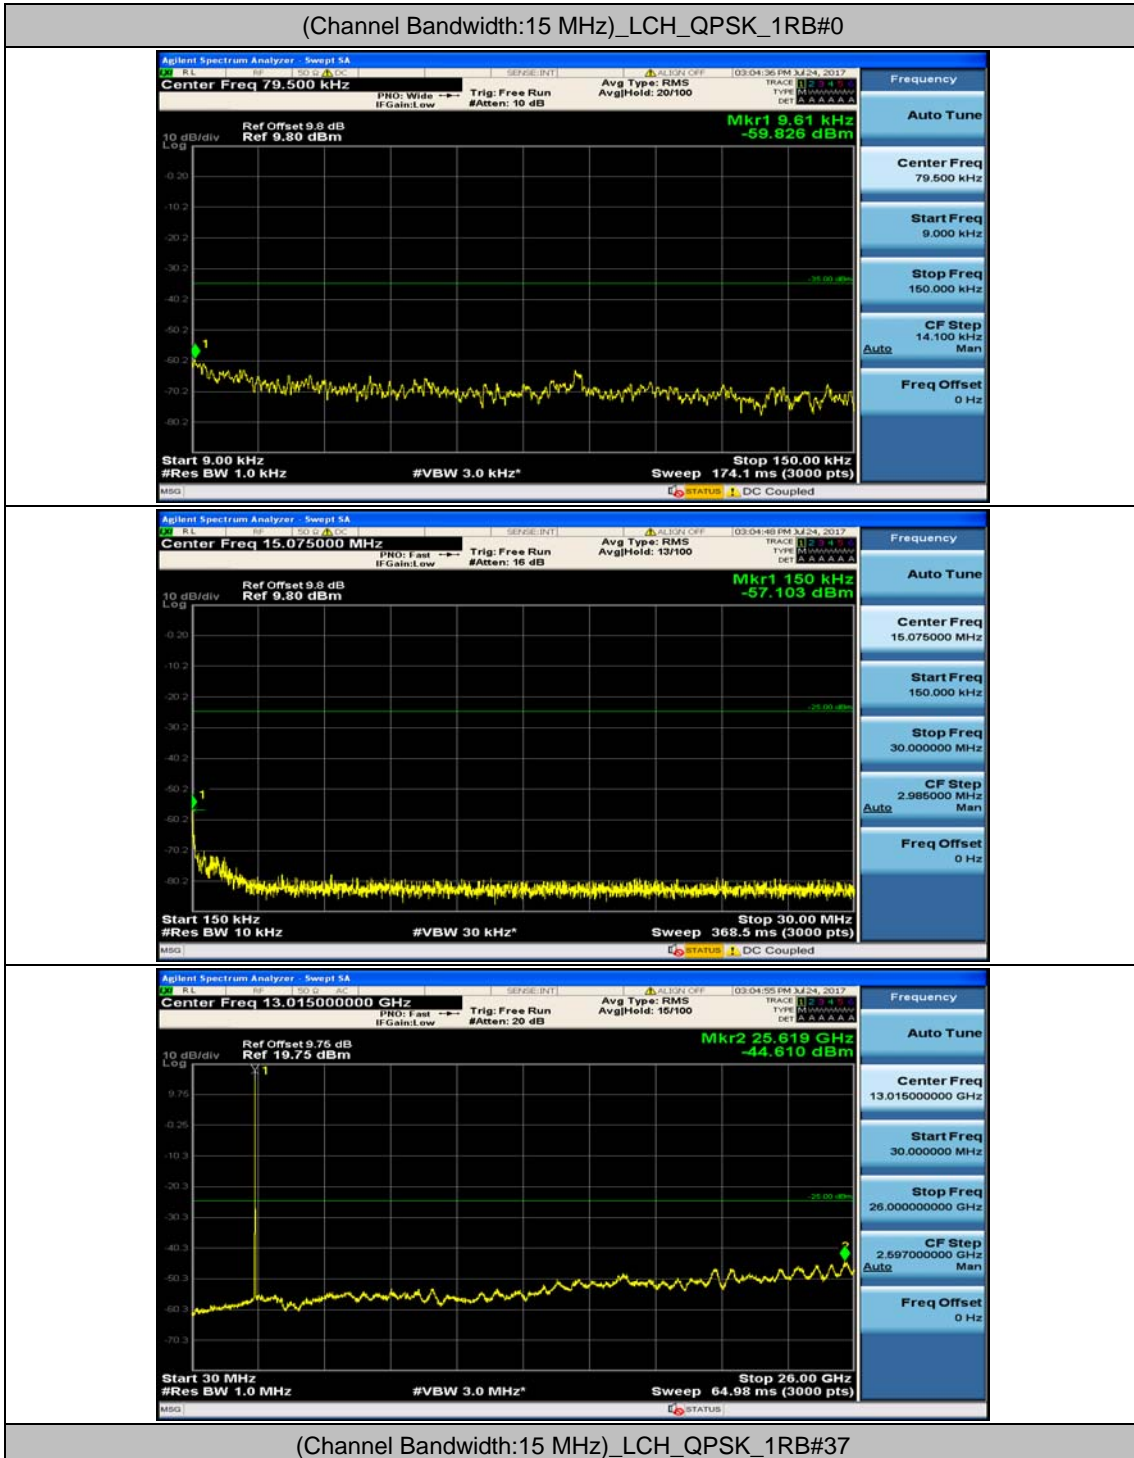

Channel Bandwidth: 10 MHz

Channel Bandwidth: 10 MHz_MCH_QPSK_1RB#0

Channel Bandwidth: 10 MHz_MCH_QPSK_1RB#24

Channel Bandwidth: 10 MHz_HCH_QPSK_1RB#0

Channel Bandwidth: 10 MHz_HCH_QPSK_1RB#24

Channel Bandwidth: 10 MHz_LCH_16QAM_1RB#0

Channel Bandwidth: 10 MHz_LCH_16QAM_1RB#24

Channel Bandwidth: 10 MHz_MCH_16QAM_1RB#0

Channel Bandwidth: 10 MHz_MCH_16QAM_1RB#24

Channel Bandwidth: 10 MHz_HCH_16QAM_1RB#0

Channel Bandwidth: 10 MHz_HCH_16QAM_1RB#24

Channel Bandwidth: 15 MHz

(Channel Bandwidth:15 MHz)_MCH_QPSK_1RB#0

(Channel Bandwidth:15 MHz)_MCH_QPSK_1RB#37

(Channel Bandwidth:15 MHz)_HCH_QPSK_1RB#0

(Channel Bandwidth:15 MHz)_HCH_QPSK_1RB#37

(Channel Bandwidth:15 MHz)_LCH_16QAM_1RB#0