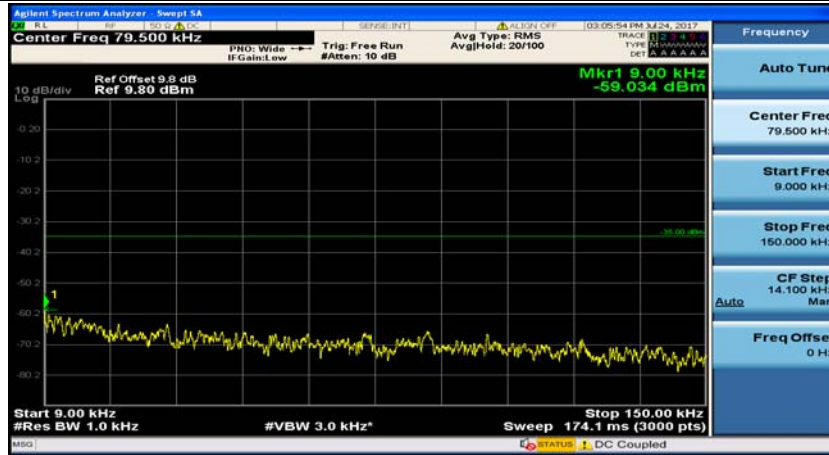

Channel Bandwidth: 15 MHz

(Channel Bandwidth:15 MHz)_MCH_QPSK_1RB#0

(Channel Bandwidth:15 MHz)_MCH_QPSK_1RB#37

(Channel Bandwidth:15 MHz)_HCH_QPSK_1RB#0

(Channel Bandwidth:15 MHz)_HCH_QPSK_1RB#37

(Channel Bandwidth:15 MHz)_LCH_16QAM_1RB#0

Channel Bandwidth: 20 MHz