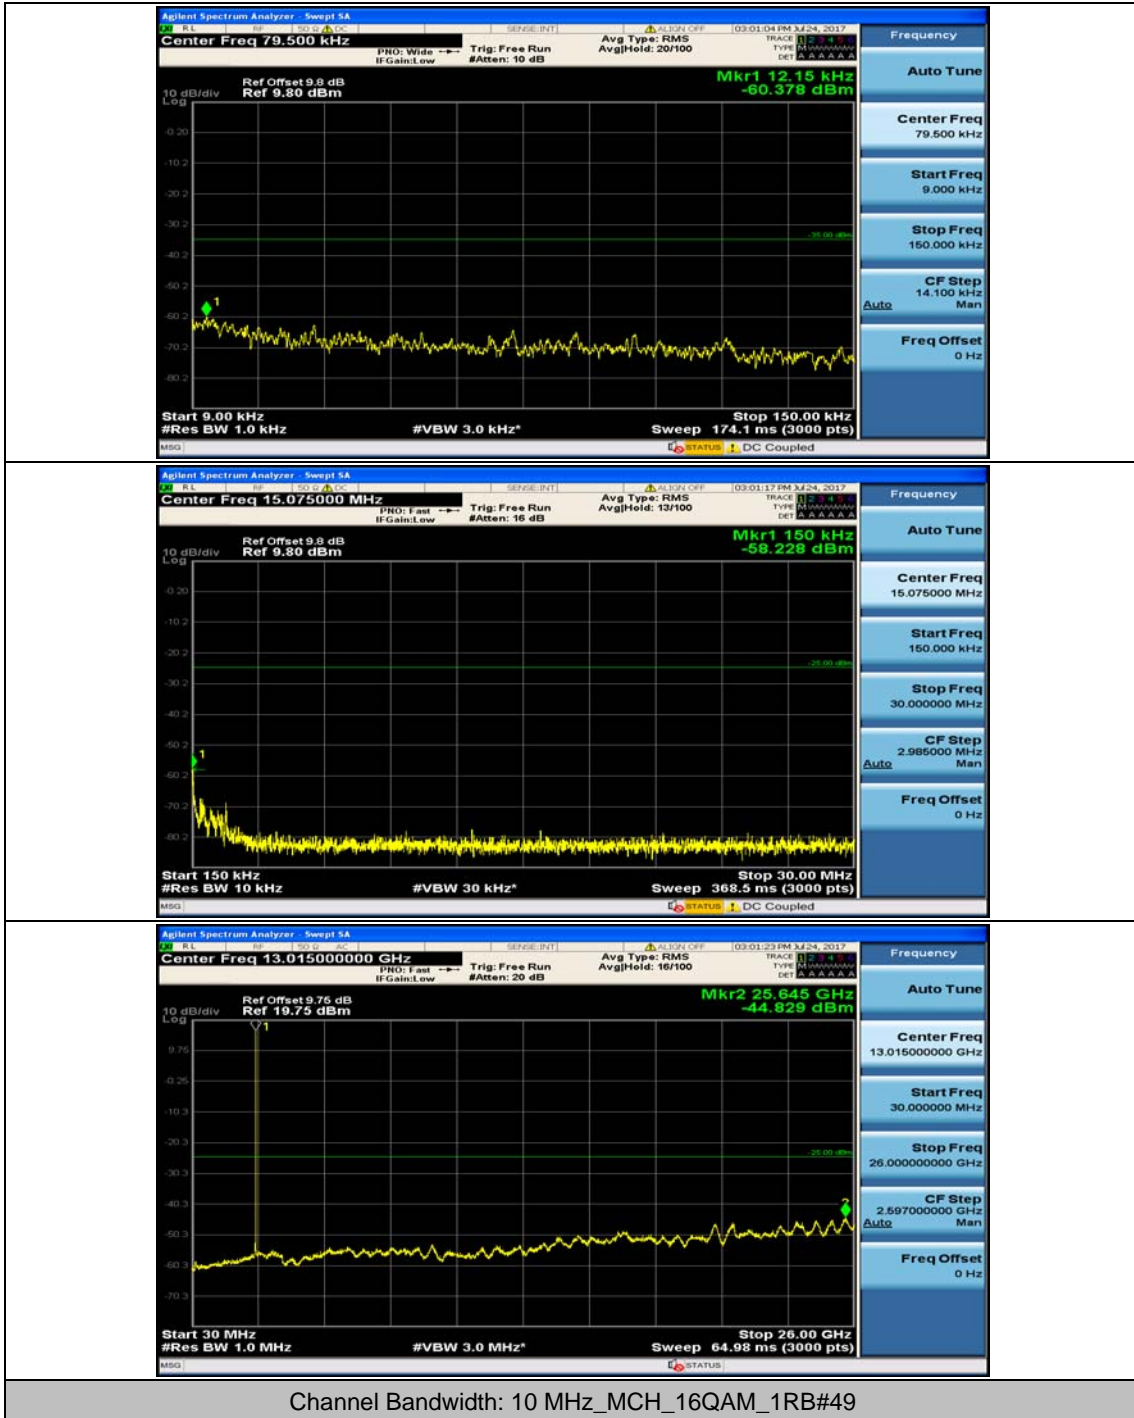

Channel Bandwidth: 10 MHz

Channel Bandwidth: 10 MHz_MCH_QPSK_1RB#0

Channel Bandwidth: 10 MHz_MCH_QPSK_1RB#24

Channel Bandwidth: 10 MHz_HCH_QPSK_1RB#0

Channel Bandwidth: 10 MHz_HCH_QPSK_1RB#24

Channel Bandwidth: 10 MHz_LCH_16QAM_1RB#0

Channel Bandwidth: 10 MHz_LCH_16QAM_1RB#24

Channel Bandwidth: 10 MHz_MCH_16QAM_1RB#0

Channel Bandwidth: 10 MHz_MCH_16QAM_1RB#24

Channel Bandwidth: 10 MHz_HCH_16QAM_1RB#0

Channel Bandwidth: 10 MHz_HCH_16QAM_1RB#24

Channel Bandwidth: 15 MHz

(Channel Bandwidth:15 MHz)_MCH_QPSK_1RB#0

(Channel Bandwidth:15 MHz)_MCH_QPSK_1RB#37

(Channel Bandwidth:15 MHz)_HCH_QPSK_1RB#0

(Channel Bandwidth:15 MHz)_HCH_QPSK_1RB#37

(Channel Bandwidth:15 MHz)_LCH_16QAM_1RB#0

Channel Bandwidth: 20 MHz