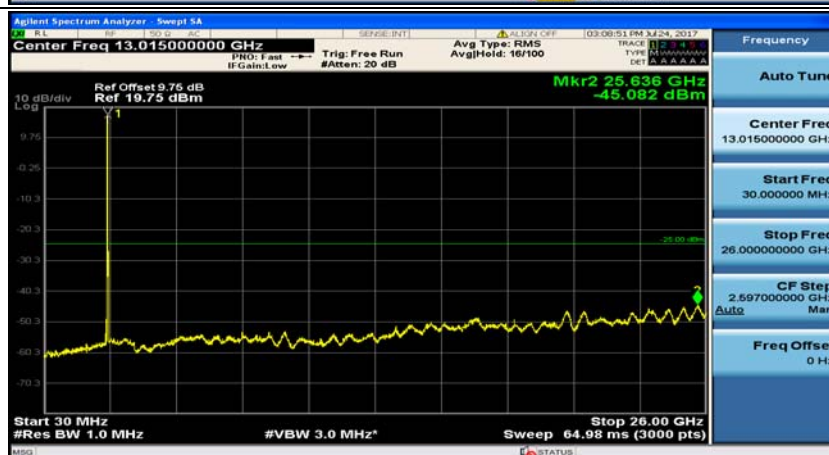

(Channel Bandwidth:15 MHz)_MCH_16QAM_1RB#37