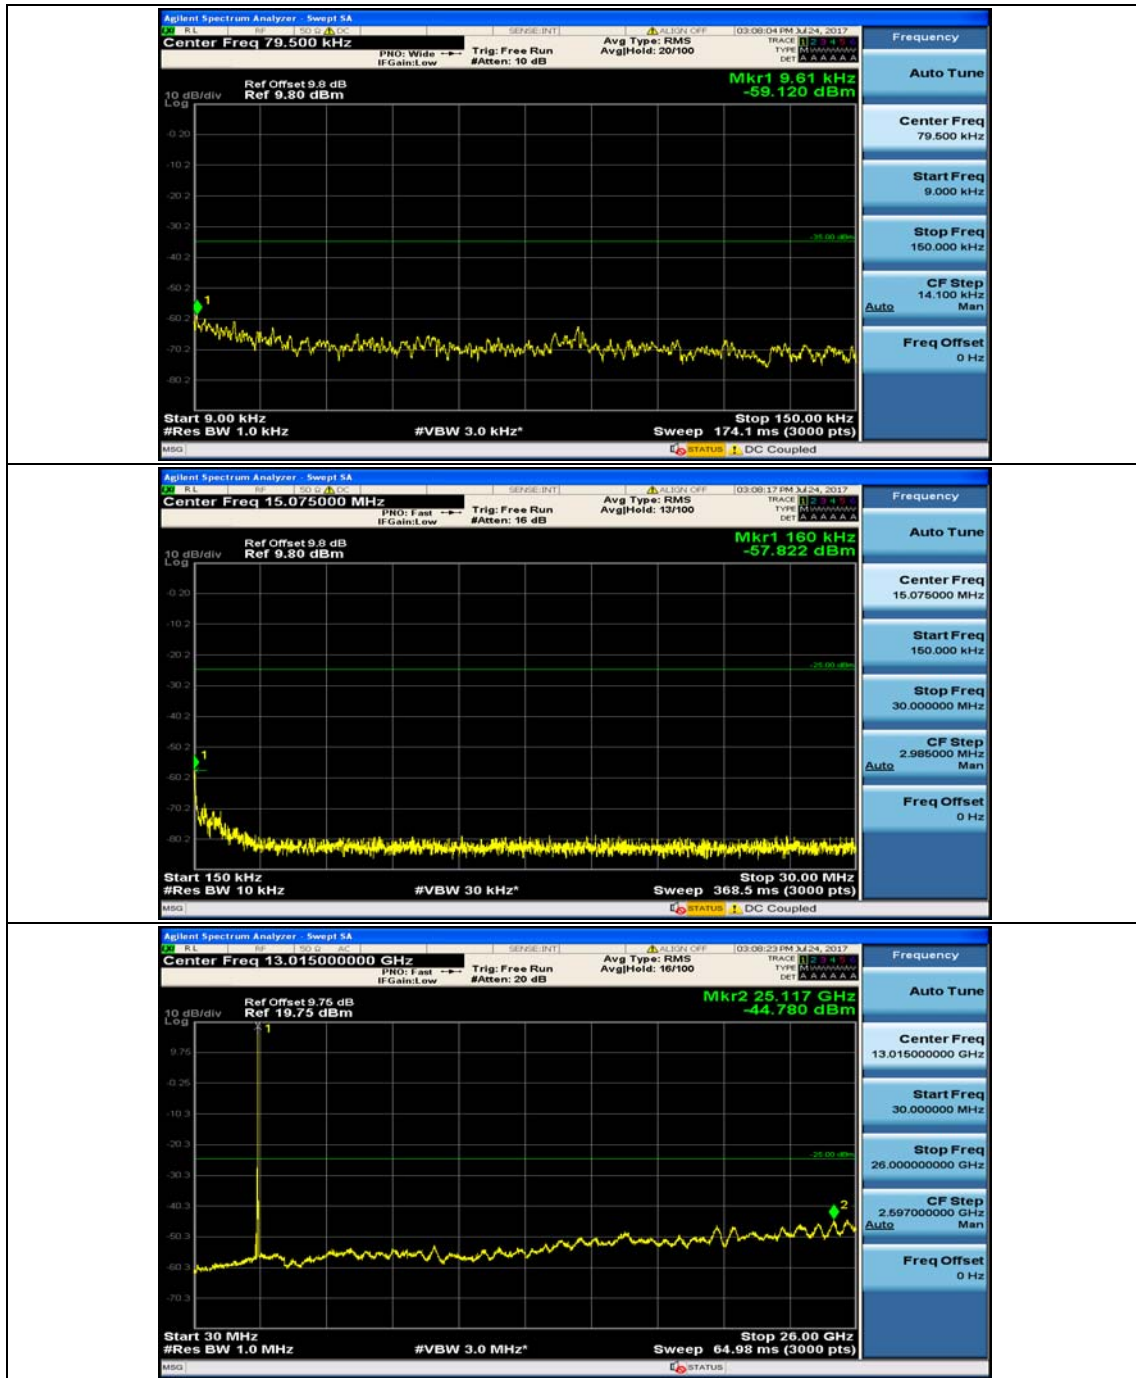

Channel Bandwidth: 10 MHz_LCH_16QAM_1RB#24

Channel Bandwidth: 10 MHz_MCH_16QAM_1RB#0

Channel Bandwidth: 10 MHz_MCH_16QAM_1RB#24

Channel Bandwidth: 10 MHz_HCH_16QAM_1RB#0

Channel Bandwidth: 10 MHz_HCH_16QAM_1RB#24

Channel Bandwidth: 15 MHz

(Channel Bandwidth:15 MHz)_MCH_QPSK_1RB#0

(Channel Bandwidth:15 MHz)_MCH_QPSK_1RB#37

(Channel Bandwidth:15 MHz)_HCH_QPSK_1RB#0

(Channel Bandwidth:15 MHz)_HCH_QPSK_1RB#37

(Channel Bandwidth:15 MHz)_LCH_16QAM_1RB#0

Channel Bandwidth: 20 MHz