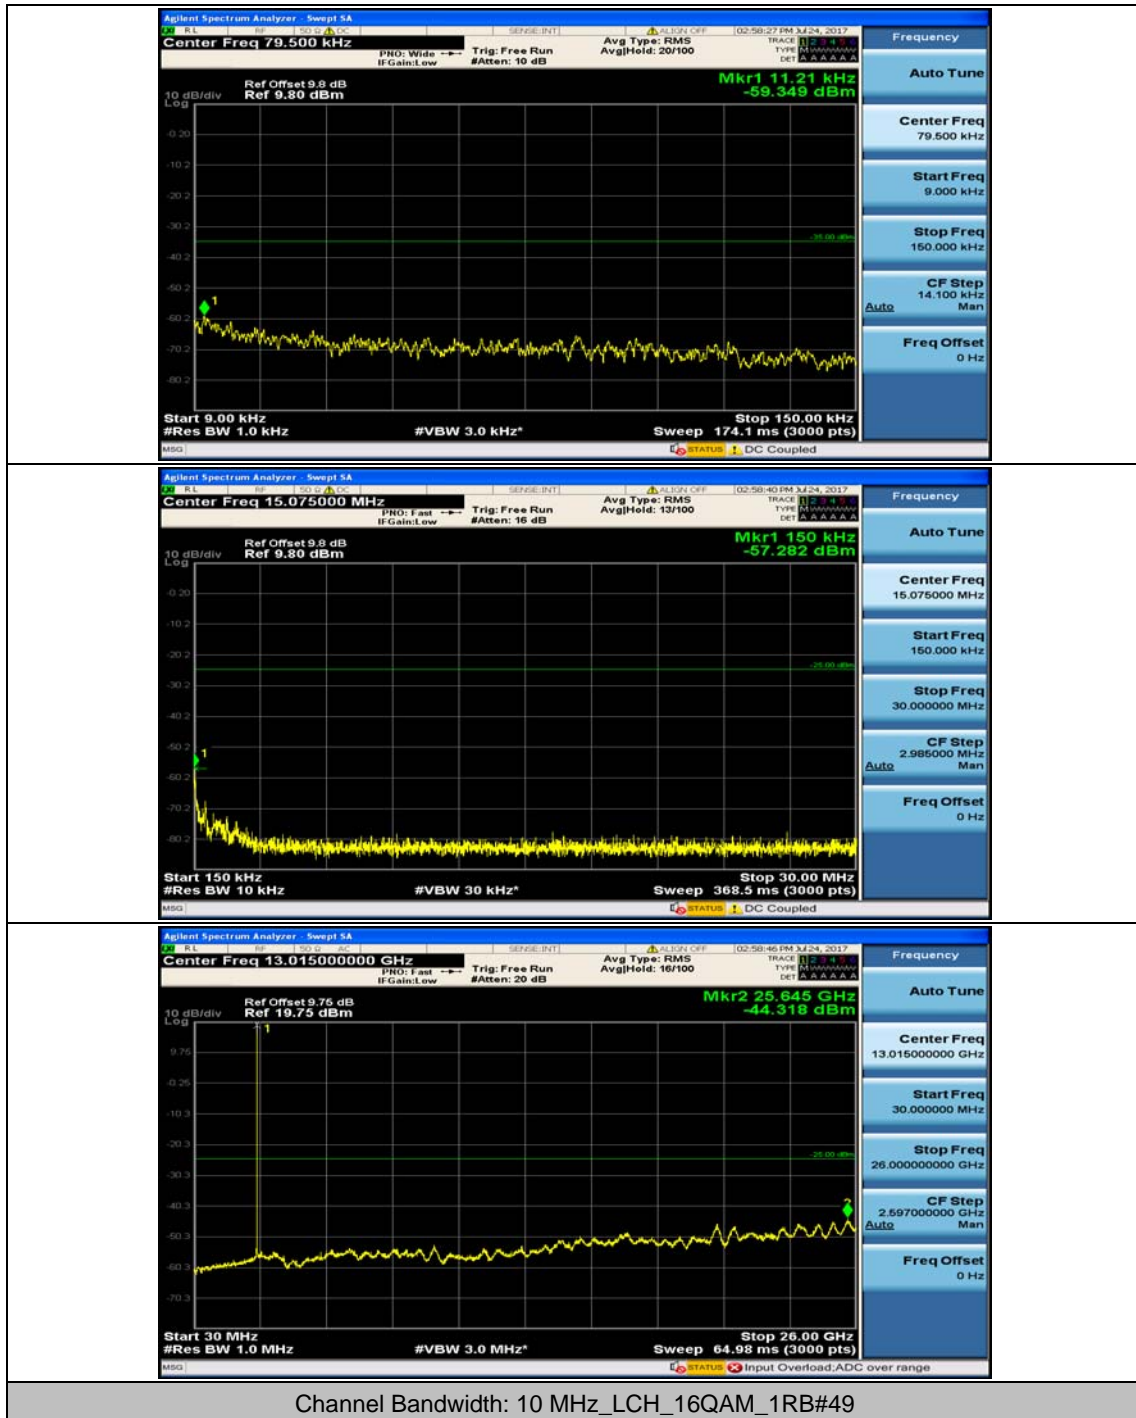

Channel Bandwidth: 10 MHz

Channel Bandwidth: 10 MHz_MCH_QPSK_1RB#0

Channel Bandwidth: 10 MHz_MCH_QPSK_1RB#24

Channel Bandwidth: 10 MHz_HCH_QPSK_1RB#0

Channel Bandwidth: 10 MHz_HCH_QPSK_1RB#24

Channel Bandwidth: 10 MHz_LCH_16QAM_1RB#0

Channel Bandwidth: 10 MHz_LCH_16QAM_1RB#24

Channel Bandwidth: 10 MHz_MCH_16QAM_1RB#0

Channel Bandwidth: 10 MHz_MCH_16QAM_1RB#24

Channel Bandwidth: 10 MHz_HCH_16QAM_1RB#0

Channel Bandwidth: 10 MHz_HCH_16QAM_1RB#24

Channel Bandwidth: 20 MHz