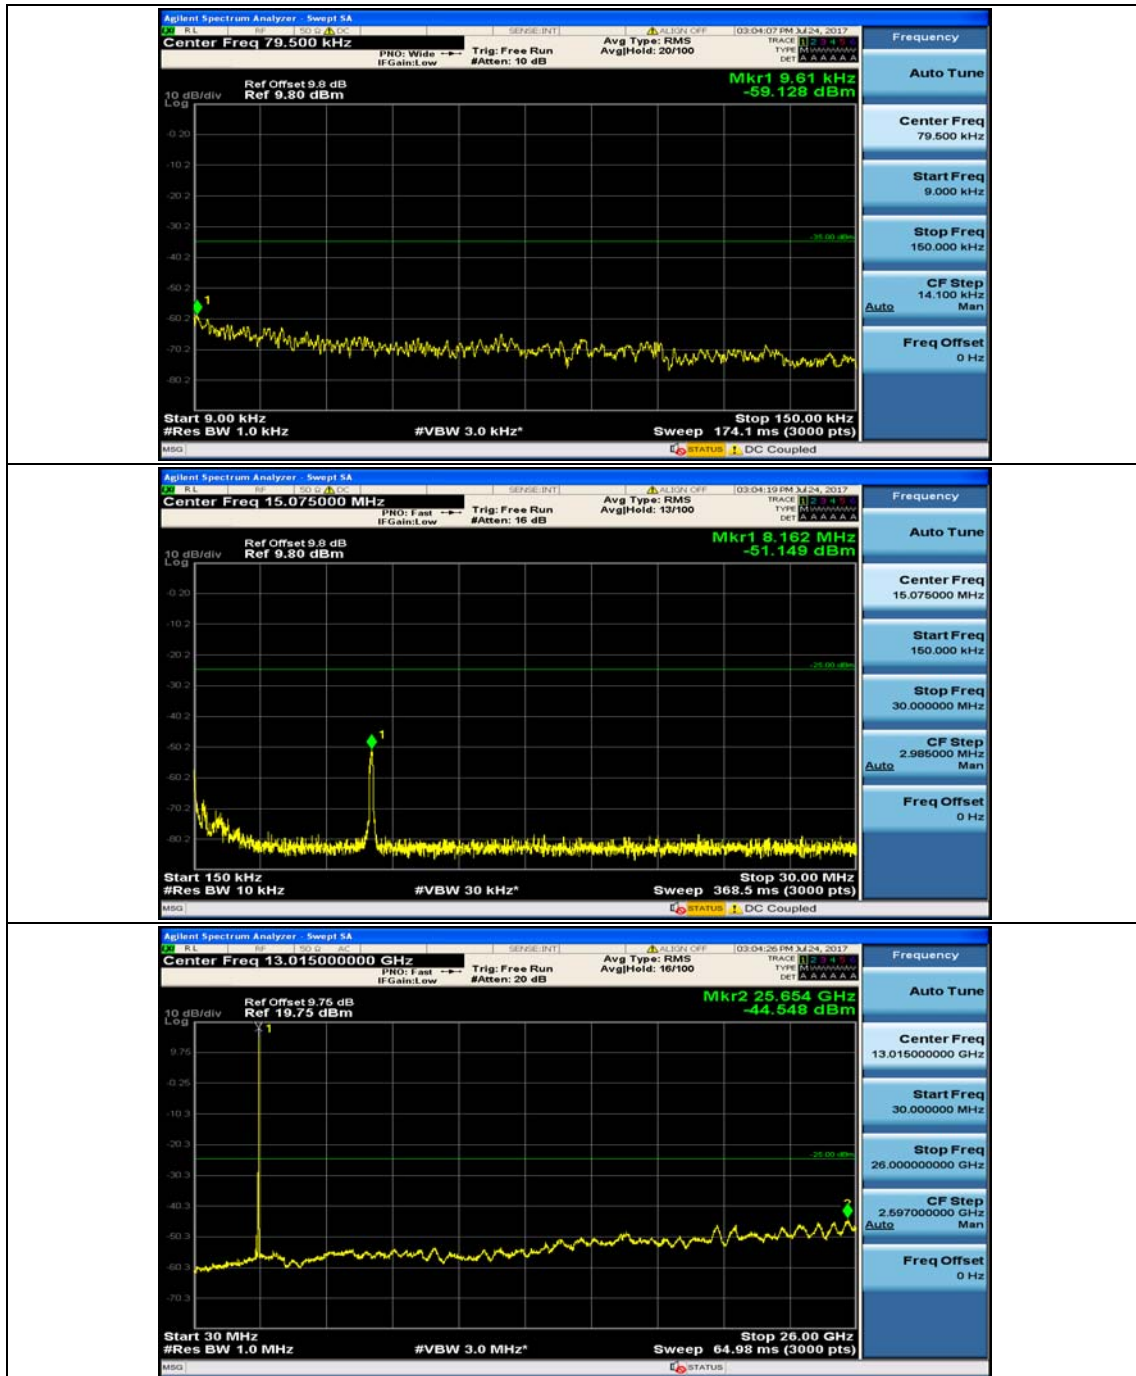

Channel Bandwidth: 10 MHz

Channel Bandwidth: 10 MHz_MCH_QPSK_1RB#0

Channel Bandwidth: 10 MHz_MCH_QPSK_1RB#24

Channel Bandwidth: 10 MHz_HCH_QPSK_1RB#0

Channel Bandwidth: 10 MHz_HCH_QPSK_1RB#24

Channel Bandwidth: 10 MHz_LCH_16QAM_1RB#0

Channel Bandwidth: 10 MHz_LCH_16QAM_1RB#24

Channel Bandwidth: 10 MHz_MCH_16QAM_1RB#0

Channel Bandwidth: 10 MHz_MCH_16QAM_1RB#24

Channel Bandwidth: 10 MHz_HCH_16QAM_1RB#0

Channel Bandwidth: 10 MHz_HCH_16QAM_1RB#24

Channel Bandwidth: 15 MHz

(Channel Bandwidth:15 MHz)_MCH_QPSK_1RB#0

(Channel Bandwidth:15 MHz)_MCH_QPSK_1RB#37

(Channel Bandwidth:15 MHz)_HCH_QPSK_1RB#0

(Channel Bandwidth:15 MHz)_HCH_QPSK_1RB#37

(Channel Bandwidth:15 MHz)_LCH_16QAM_1RB#0