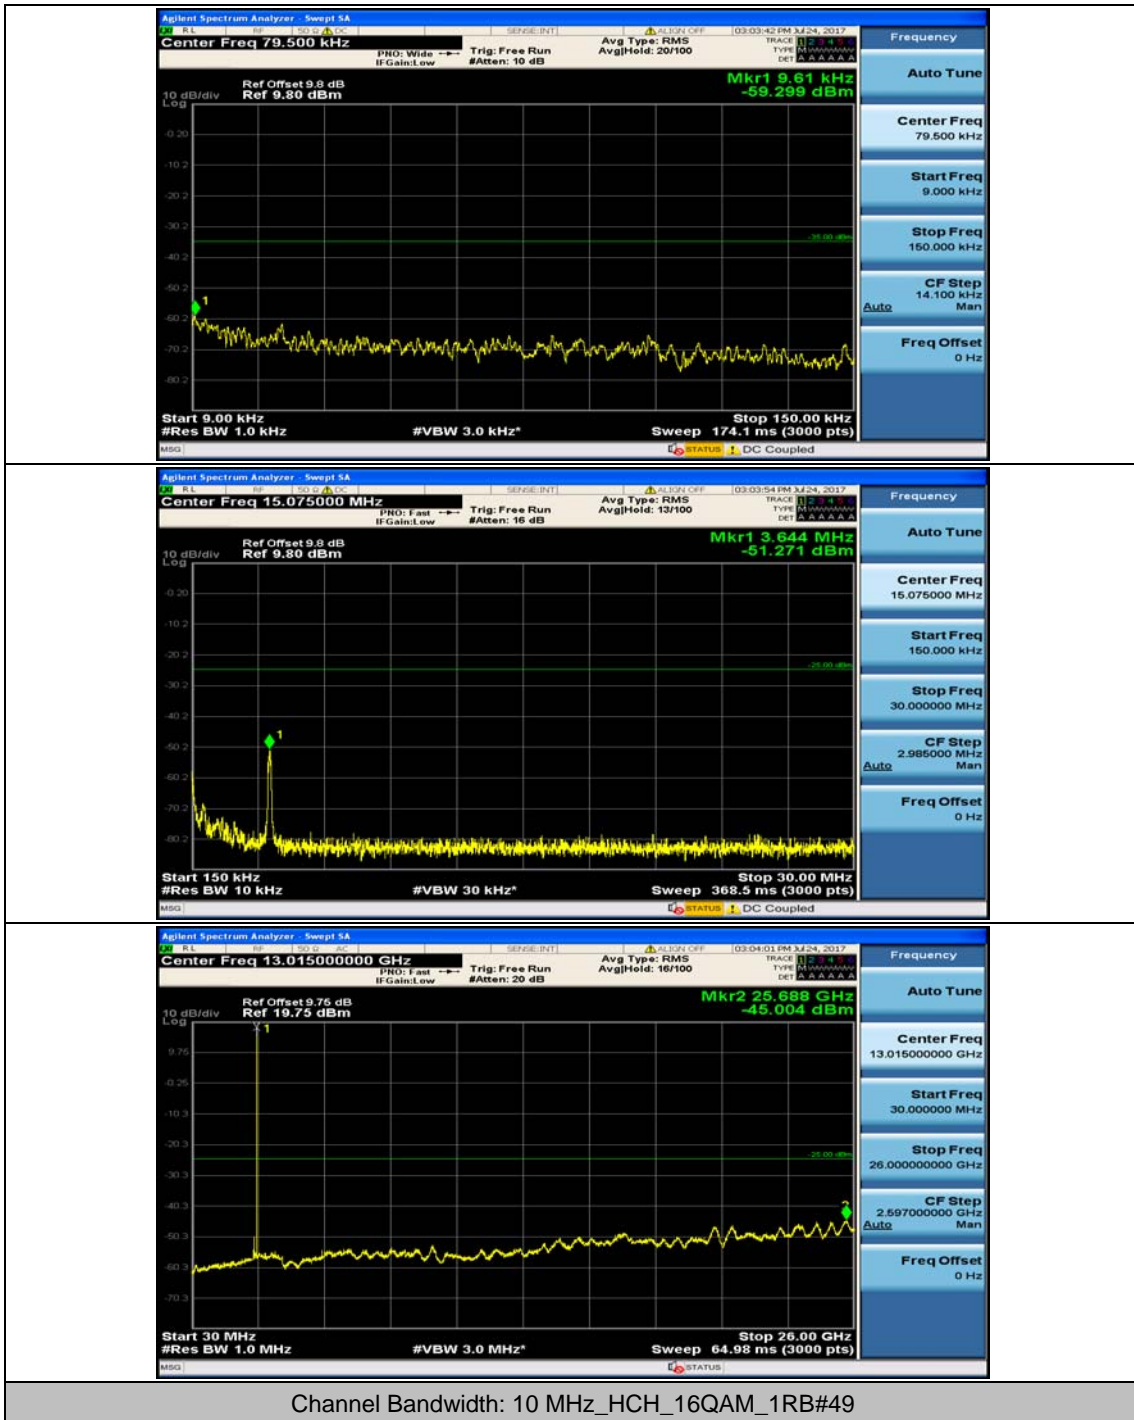

Channel Bandwidth: 10 MHz

Channel Bandwidth: 10 MHz_MCH_QPSK_1RB#0

Channel Bandwidth: 10 MHz_MCH_QPSK_1RB#24

Channel Bandwidth: 10 MHz_HCH_QPSK_1RB#0

Channel Bandwidth: 10 MHz_HCH_QPSK_1RB#24

Channel Bandwidth: 10 MHz_LCH_16QAM_1RB#0

Channel Bandwidth: 10 MHz_LCH_16QAM_1RB#24

Channel Bandwidth: 10 MHz_MCH_16QAM_1RB#0

Channel Bandwidth: 10 MHz_MCH_16QAM_1RB#24

Channel Bandwidth: 10 MHz_HCH_16QAM_1RB#0

Channel Bandwidth: 10 MHz_HCH_16QAM_1RB#24

Channel Bandwidth: 15 MHz

(Channel Bandwidth:15 MHz)_MCH_QPSK_1RB#0

(Channel Bandwidth:15 MHz)_MCH_QPSK_1RB#37

(Channel Bandwidth:15 MHz)_HCH_QPSK_1RB#0

(Channel Bandwidth:15 MHz)_HCH_QPSK_1RB#37

(Channel Bandwidth:15 MHz)_LCH_16QAM_1RB#0

Channel Bandwidth: 20 MHz