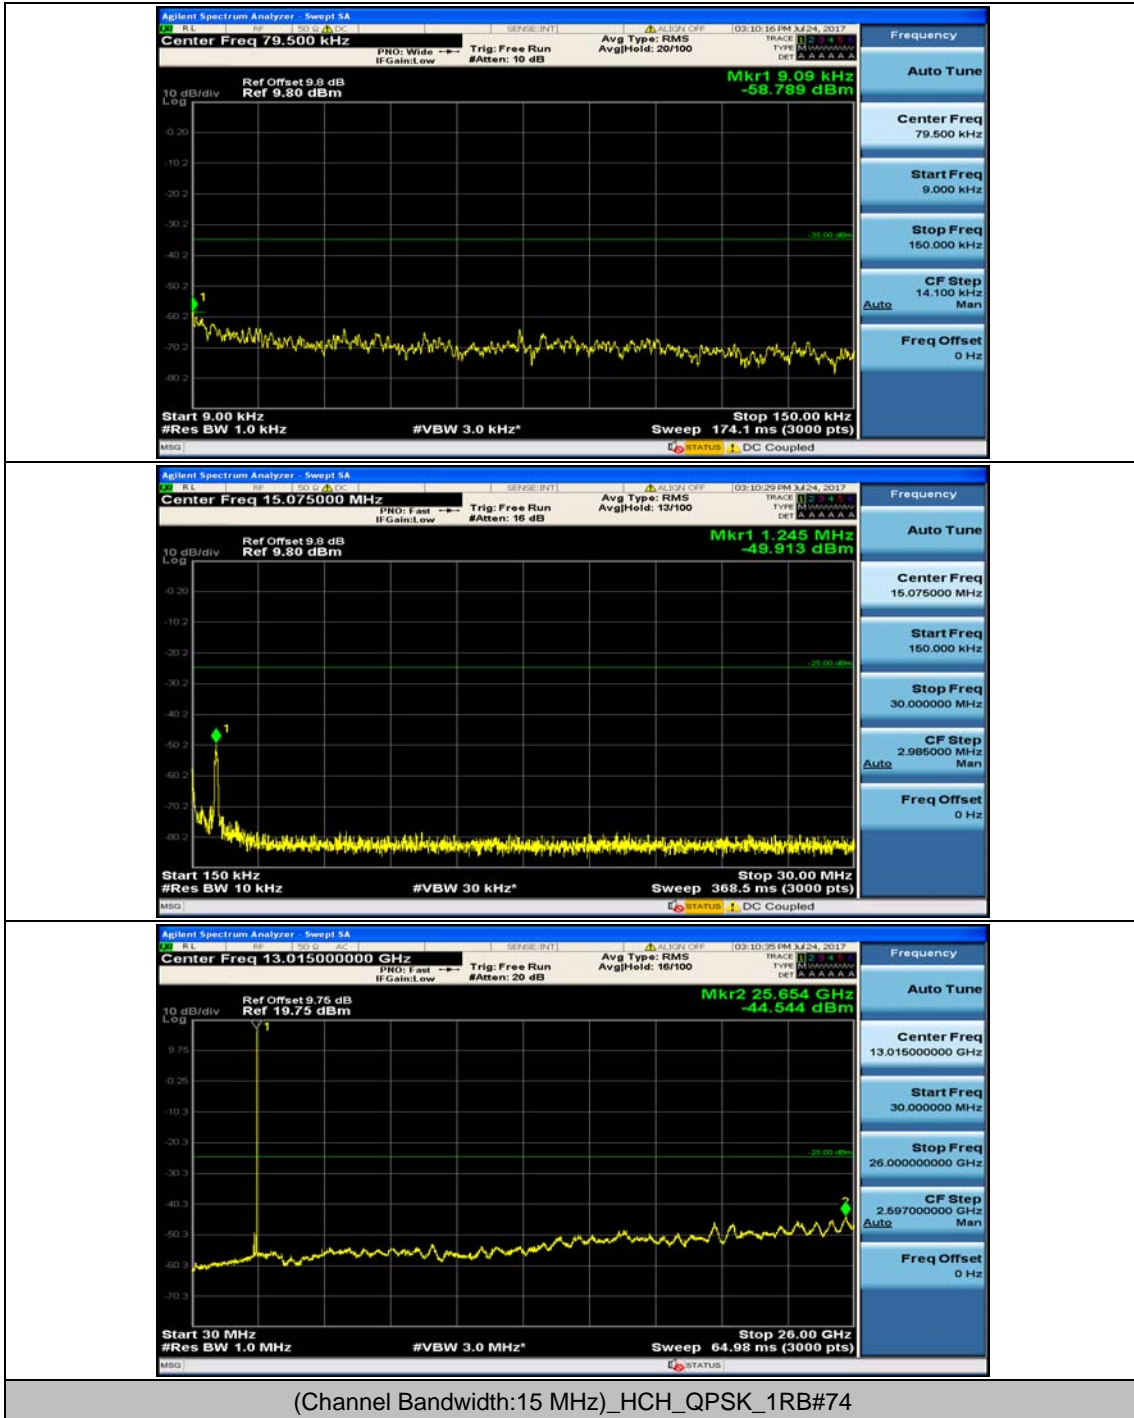

Channel Bandwidth: 10 MHz_LCH_16QAM_1RB#24

Channel Bandwidth: 10 MHz_MCH_16QAM_1RB#0

Channel Bandwidth: 10 MHz_MCH_16QAM_1RB#24

Channel Bandwidth: 10 MHz_HCH_16QAM_1RB#0

Channel Bandwidth: 10 MHz_HCH_16QAM_1RB#24

Channel Bandwidth: 15 MHz

(Channel Bandwidth:15 MHz)_MCH_QPSK_1RB#0

(Channel Bandwidth:15 MHz)_MCH_QPSK_1RB#37

(Channel Bandwidth:15 MHz)_HCH_QPSK_1RB#0

(Channel Bandwidth:15 MHz)_HCH_QPSK_1RB#37

(Channel Bandwidth:15 MHz)_LCH_16QAM_1RB#0

Channel Bandwidth: 20 MHz