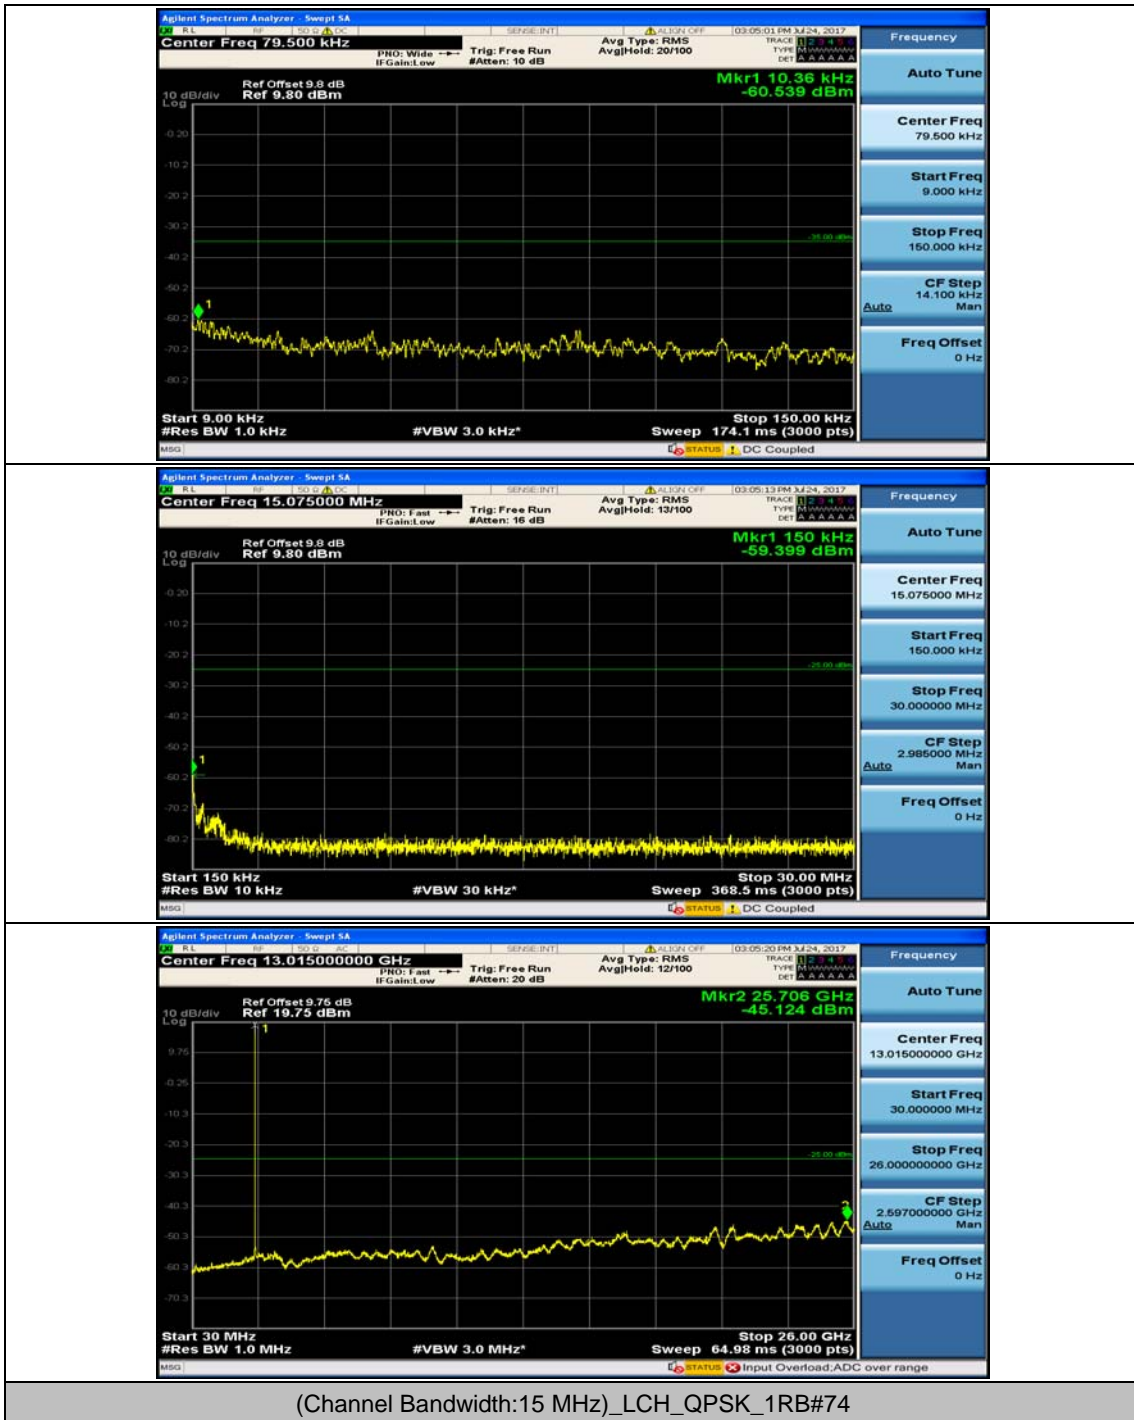

Channel Bandwidth: 10 MHz

Channel Bandwidth: 10 MHz_MCH_QPSK_1RB#0

Channel Bandwidth: 10 MHz_MCH_QPSK_1RB#24

Channel Bandwidth: 10 MHz_HCH_QPSK_1RB#0

Channel Bandwidth: 10 MHz_HCH_QPSK_1RB#24

Channel Bandwidth: 10 MHz_LCH_16QAM_1RB#0

Channel Bandwidth: 10 MHz_LCH_16QAM_1RB#24

Channel Bandwidth: 10 MHz_MCH_16QAM_1RB#0

Channel Bandwidth: 10 MHz_MCH_16QAM_1RB#24

Channel Bandwidth: 10 MHz_HCH_16QAM_1RB#0

Channel Bandwidth: 10 MHz_HCH_16QAM_1RB#24

Channel Bandwidth: 15 MHz

(Channel Bandwidth:15 MHz)_MCH_QPSK_1RB#0

(Channel Bandwidth:15 MHz)_MCH_QPSK_1RB#37

(Channel Bandwidth:15 MHz)_HCH_QPSK_1RB#0

(Channel Bandwidth:15 MHz)_HCH_QPSK_1RB#37

(Channel Bandwidth:15 MHz)_LCH_16QAM_1RB#0