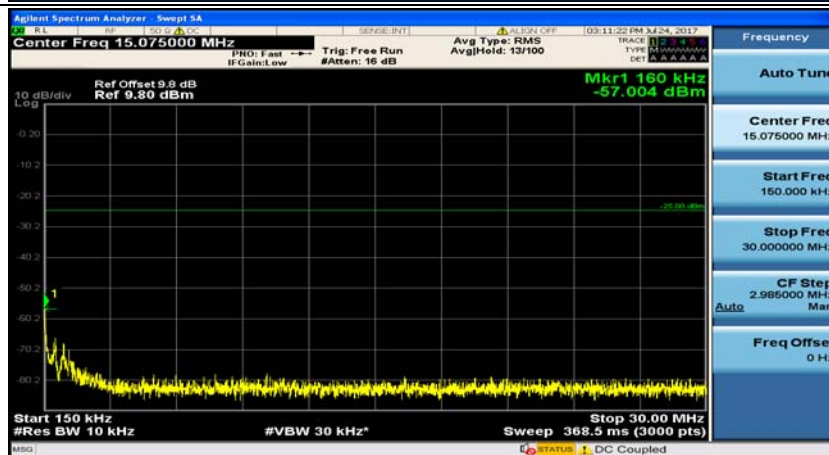

(Channel Bandwidth:15 MHz)_LCH_16QAM_1RB#37

(Channel Bandwidth:15 MHz)_MCH_16QAM_1RB#0

(Channel Bandwidth:15 MHz)_MCH_16QAM_1RB#37

(Channel Bandwidth:15 MHz)_HCH_16QAM_1RB#0

(Channel Bandwidth:15 MHz)_HCH_16QAM_1RB#37

Channel Bandwidth: 20 MHz