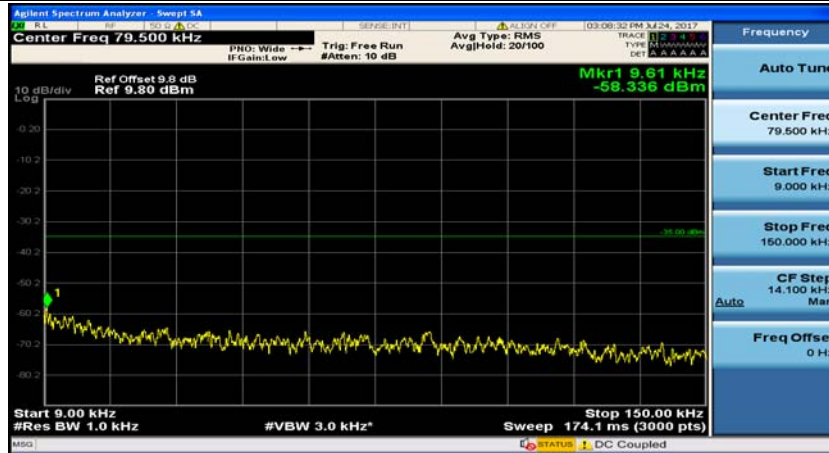

(Channel Bandwidth:15 MHz)_MCH_16QAM_1RB#0