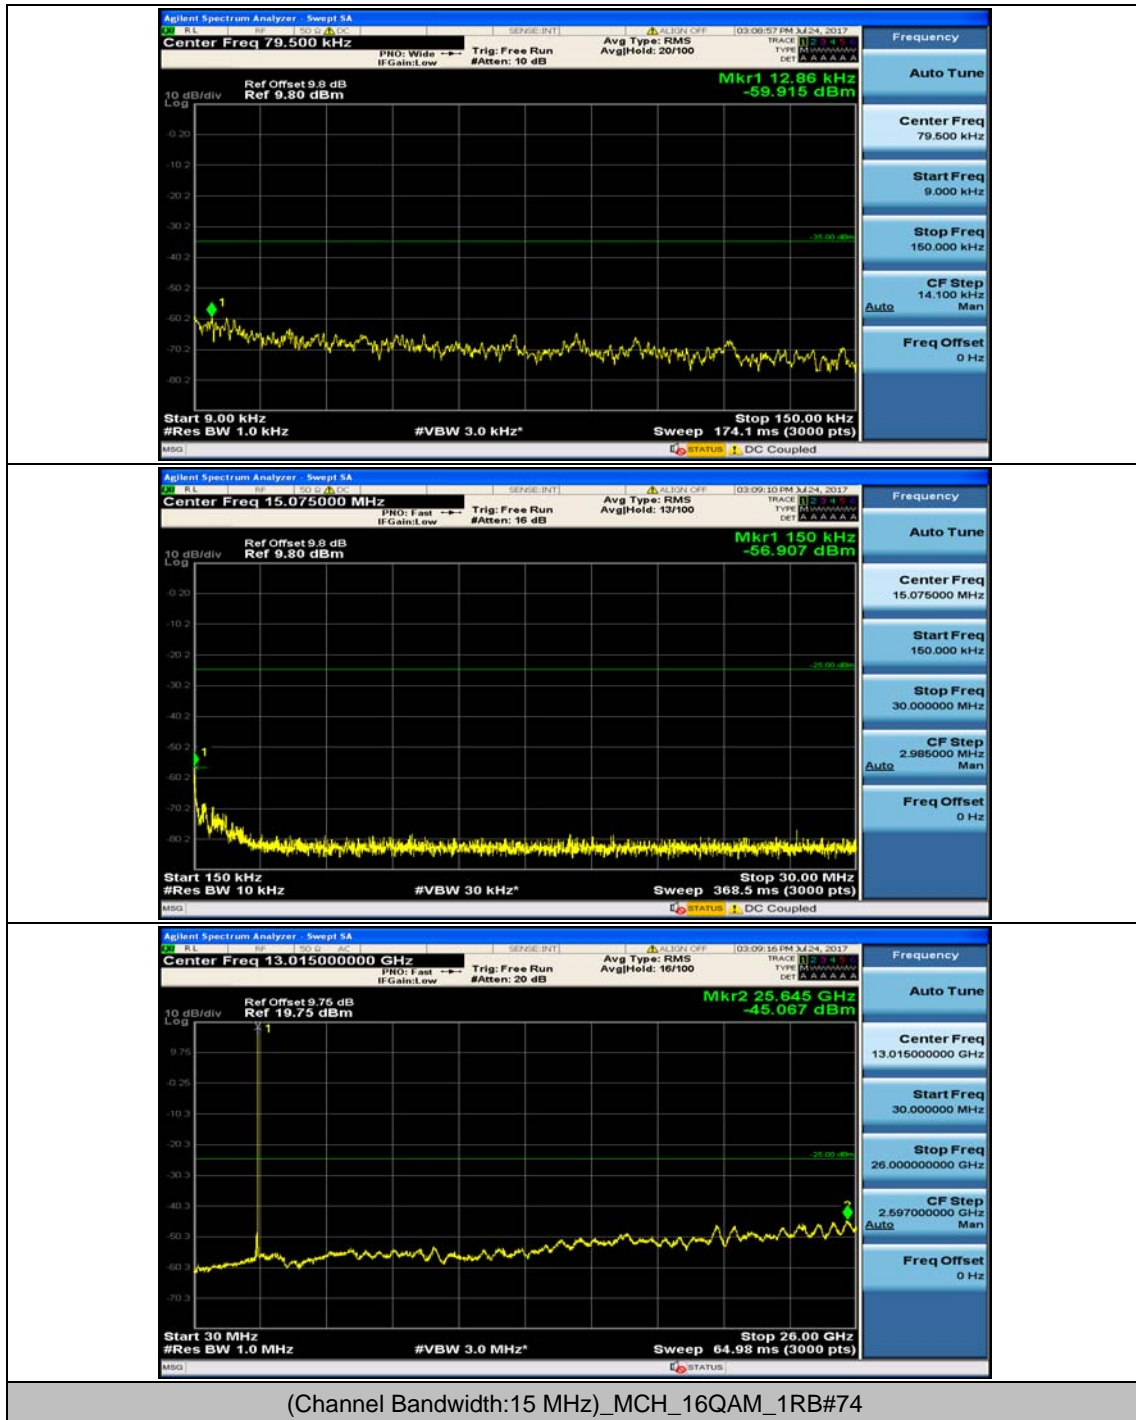

(Channel Bandwidth:15 MHz)_LCH_16QAM_1RB#37

(Channel Bandwidth:15 MHz)_MCH_16QAM_1RB#0

(Channel Bandwidth:15 MHz)_MCH_16QAM_1RB#37

(Channel Bandwidth:15 MHz)_HCH_16QAM_1RB#0

(Channel Bandwidth:15 MHz)_HCH_16QAM_1RB#37

Channel Bandwidth: 20 MHz