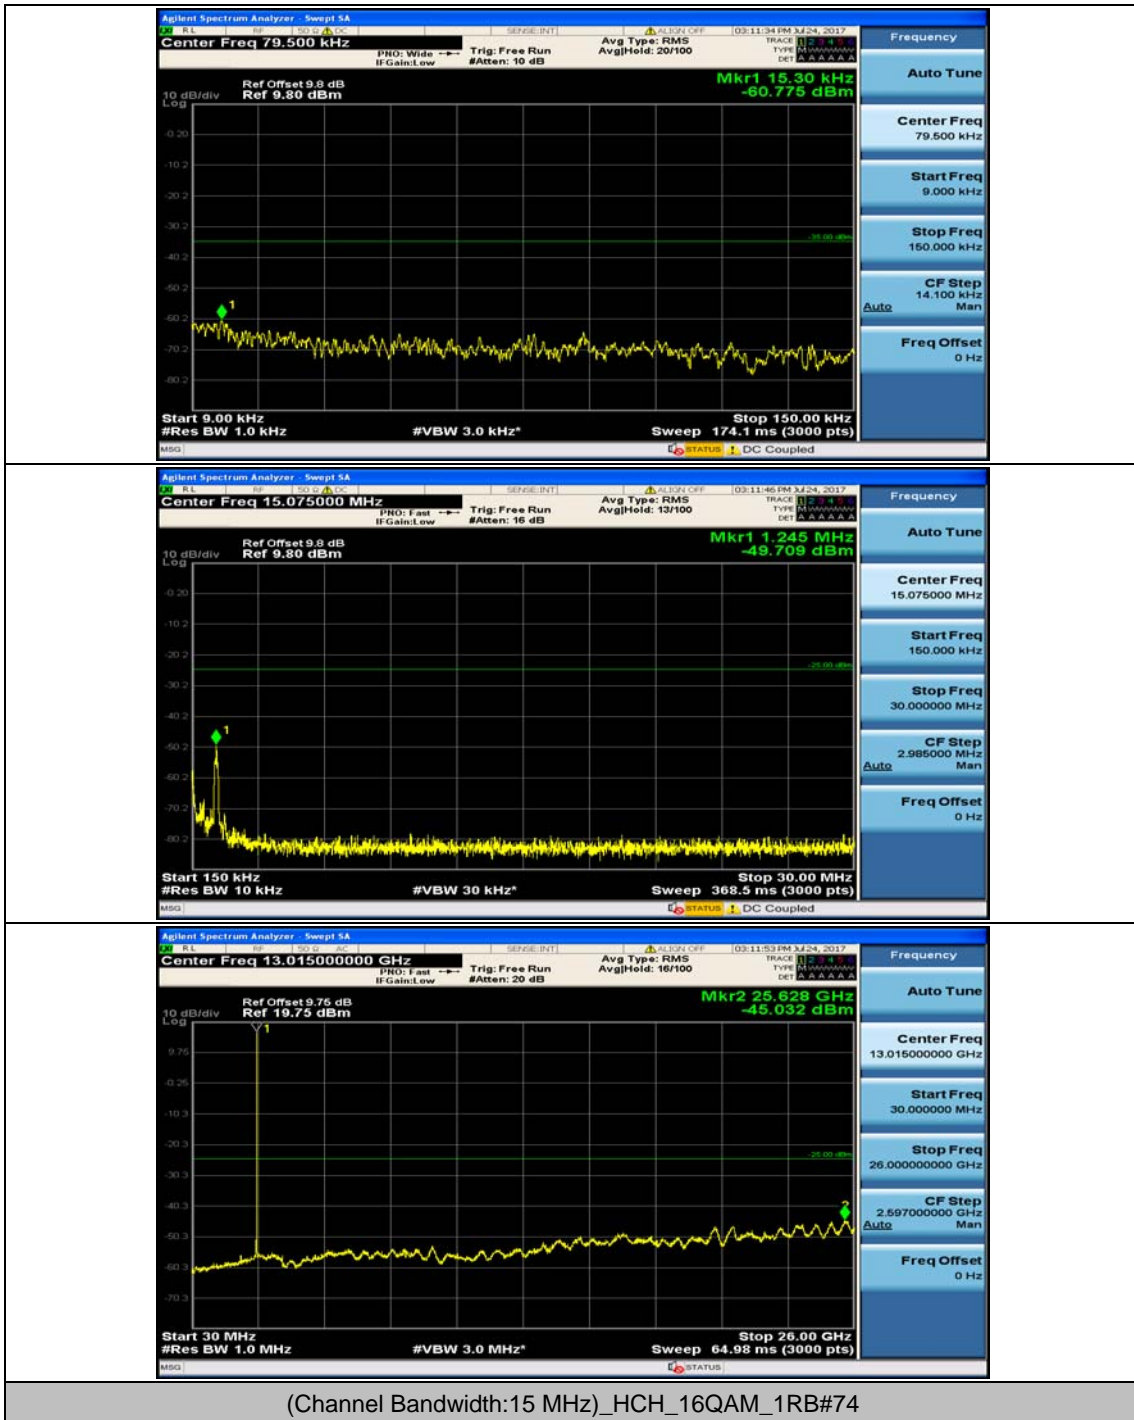

Channel Bandwidth: 10 MHz

Channel Bandwidth: 10 MHz_MCH_QPSK_1RB#0

Channel Bandwidth: 10 MHz_MCH_QPSK_1RB#24

Channel Bandwidth: 10 MHz_HCH_QPSK_1RB#0

Channel Bandwidth: 10 MHz_HCH_QPSK_1RB#24

Channel Bandwidth: 10 MHz_LCH_16QAM_1RB#0

Channel Bandwidth: 15 MHz

(Channel Bandwidth:15 MHz)_MCH_QPSK_1RB#0

(Channel Bandwidth:15 MHz)_MCH_QPSK_1RB#37

(Channel Bandwidth:15 MHz)_HCH_QPSK_1RB#0

(Channel Bandwidth:15 MHz)_HCH_QPSK_1RB#37

(Channel Bandwidth:15 MHz)_LCH_16QAM_1RB#0

(Channel Bandwidth:15 MHz)_LCH_16QAM_1RB#37

(Channel Bandwidth:15 MHz)_MCH_16QAM_1RB#0

(Channel Bandwidth:15 MHz)_MCH_16QAM_1RB#37

(Channel Bandwidth:15 MHz)_HCH_16QAM_1RB#0

(Channel Bandwidth:15 MHz)_HCH_16QAM_1RB#37

Channel Bandwidth: 20 MHz