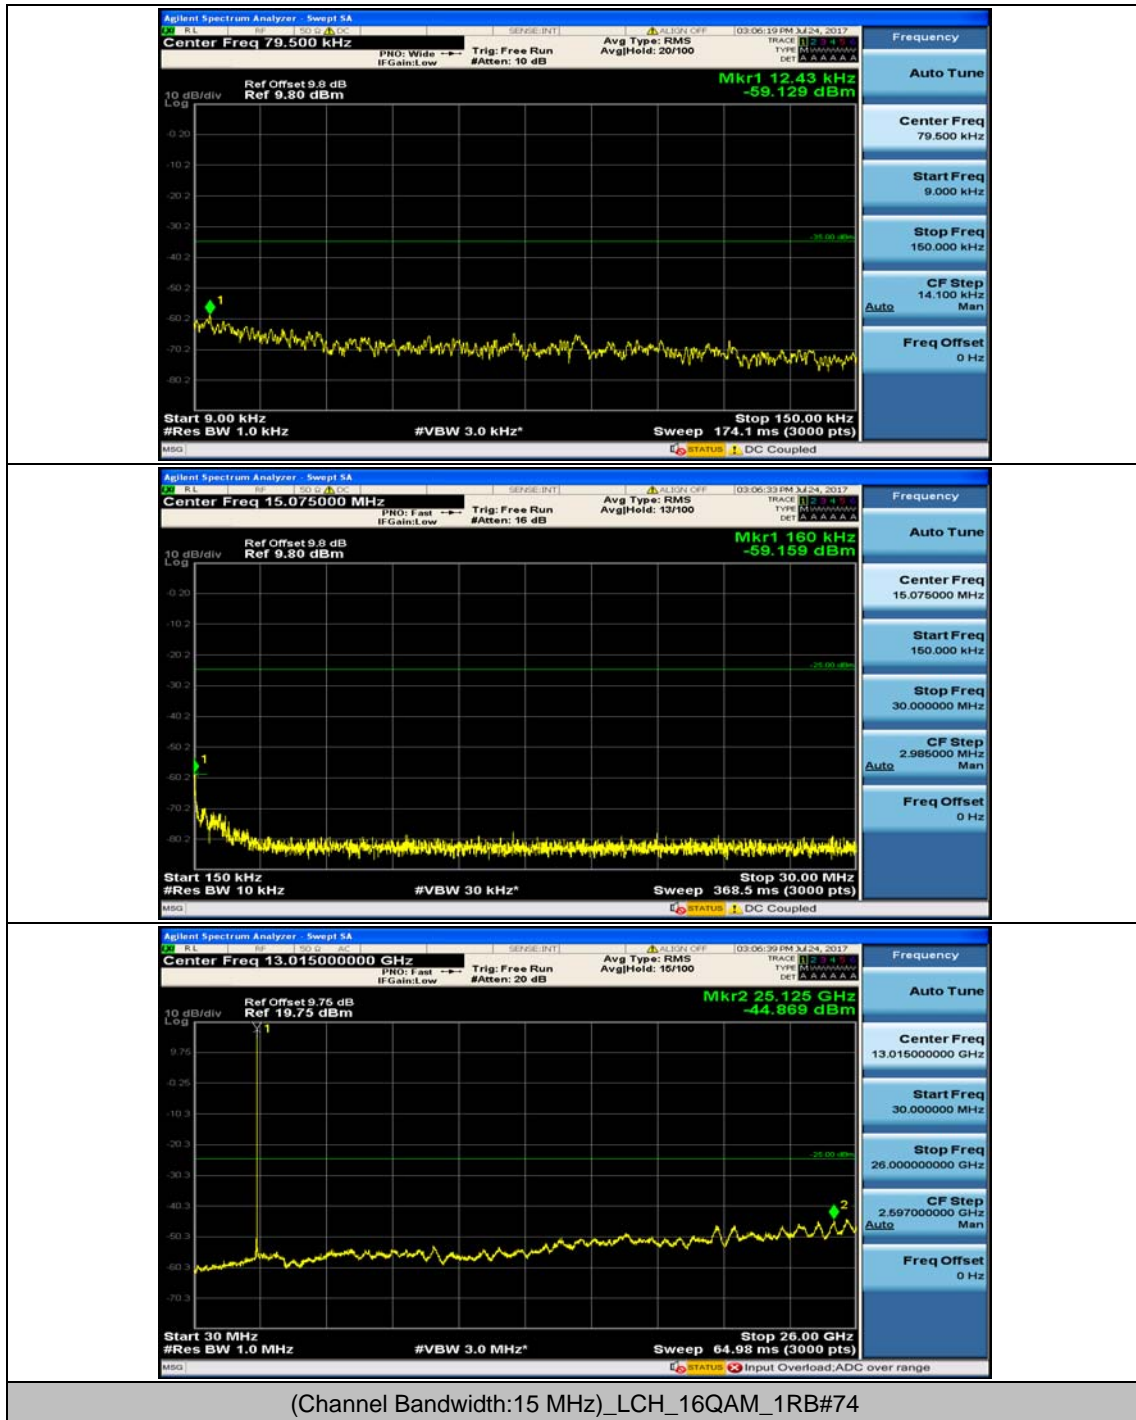

(Channel Bandwidth:15 MHz)_LCH_16QAM_1RB#37