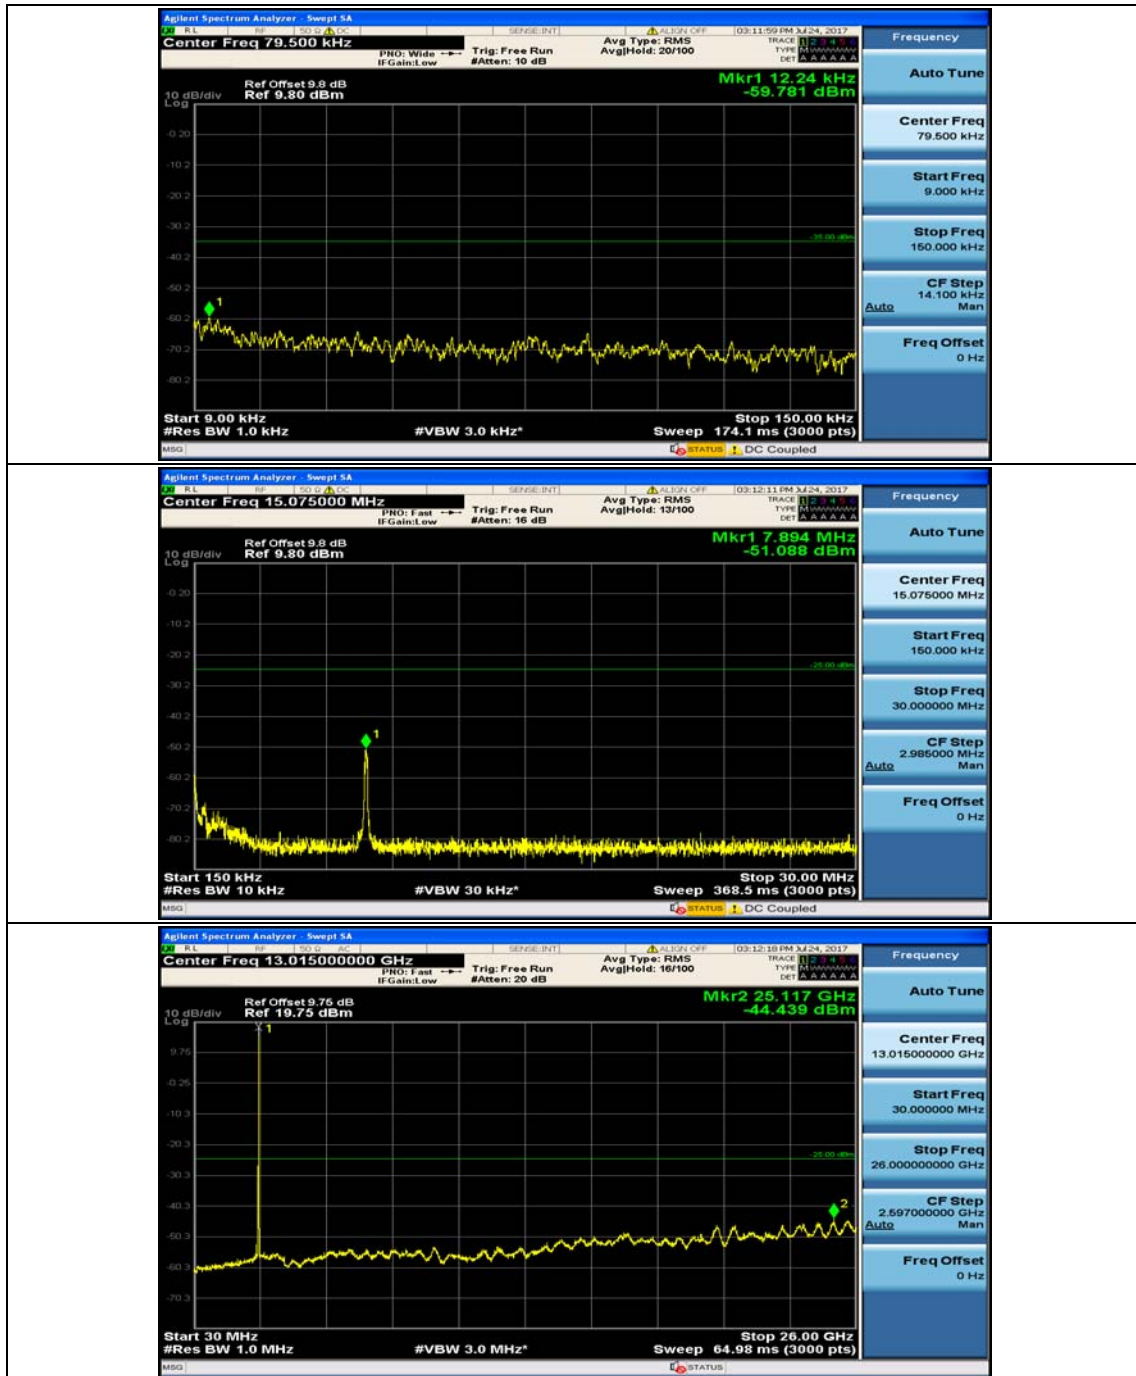

(Channel Bandwidth:15 MHz)_LCH_16QAM_1RB#37

(Channel Bandwidth:15 MHz)_MCH_16QAM_1RB#0

(Channel Bandwidth:15 MHz)_MCH_16QAM_1RB#37

(Channel Bandwidth:15 MHz)_HCH_16QAM_1RB#0

(Channel Bandwidth:15 MHz)_HCH_16QAM_1RB#37

Channel Bandwidth: 20 MHz