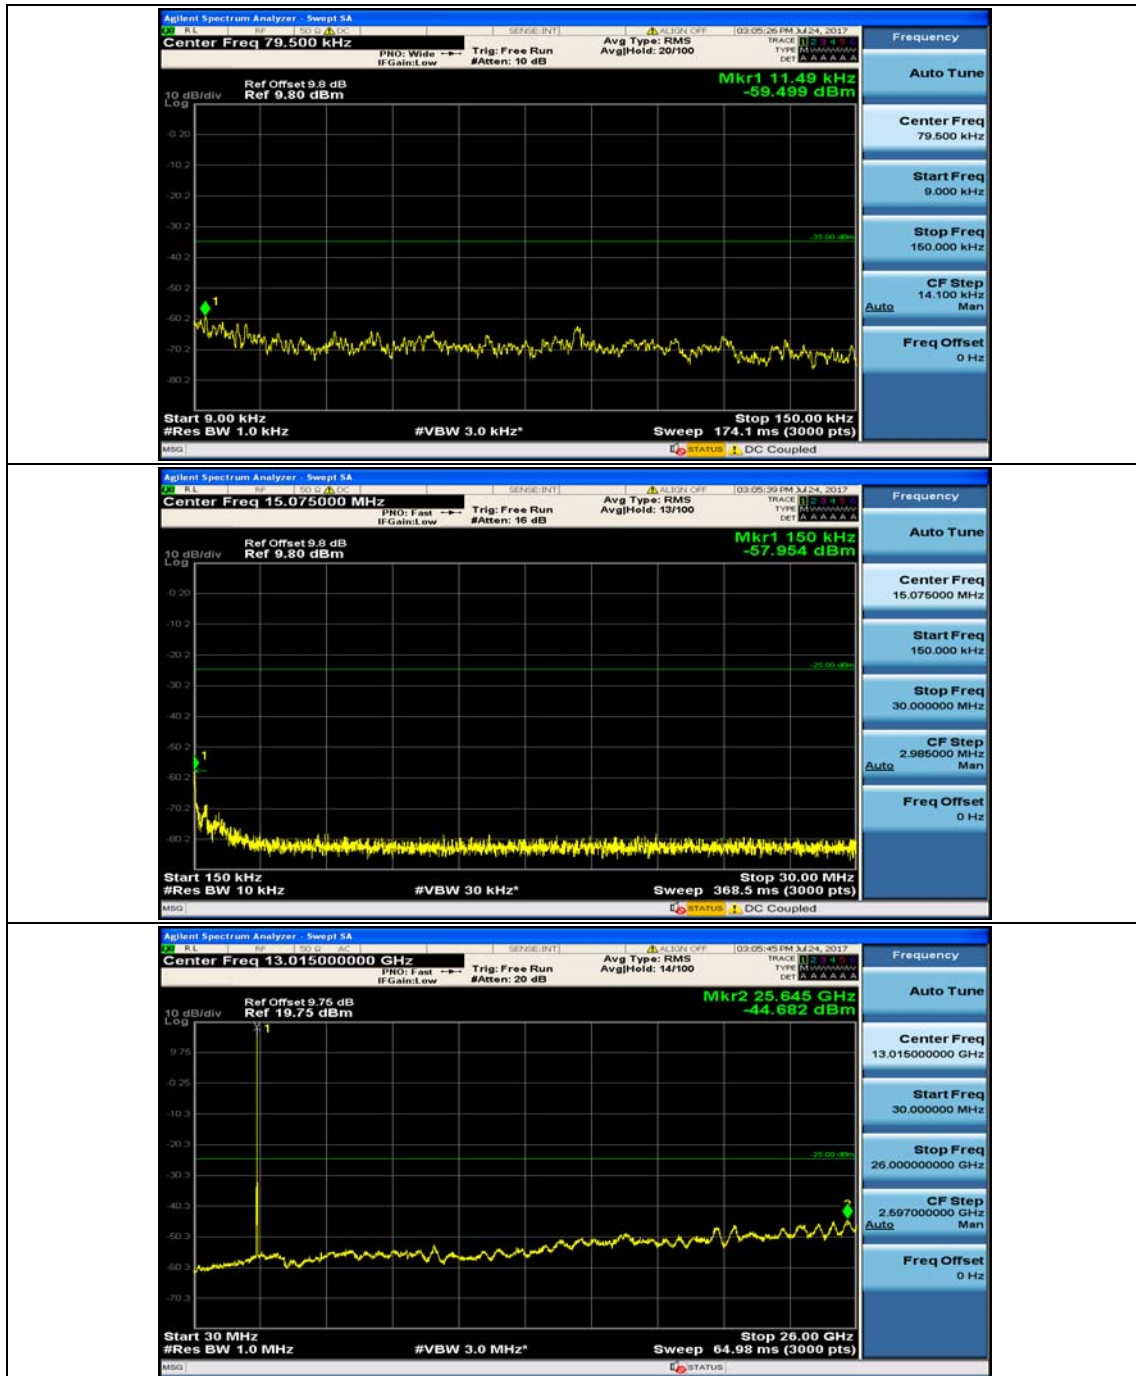

Channel Bandwidth: 10 MHz

Channel Bandwidth: 10 MHz_MCH_QPSK_1RB#0

Channel Bandwidth: 10 MHz_MCH_QPSK_1RB#24

Channel Bandwidth: 10 MHz_HCH_QPSK_1RB#0

Channel Bandwidth: 10 MHz_HCH_QPSK_1RB#24

Channel Bandwidth: 10 MHz_LCH_16QAM_1RB#0

Channel Bandwidth: 10 MHz_LCH_16QAM_1RB#24

Channel Bandwidth: 10 MHz_MCH_16QAM_1RB#0

Channel Bandwidth: 10 MHz_MCH_16QAM_1RB#24

Channel Bandwidth: 10 MHz_HCH_16QAM_1RB#0

Channel Bandwidth: 10 MHz_HCH_16QAM_1RB#24

Channel Bandwidth: 15 MHz

(Channel Bandwidth:15 MHz)_MCH_QPSK_1RB#0

(Channel Bandwidth:15 MHz)_MCH_QPSK_1RB#37

(Channel Bandwidth:15 MHz)_HCH_QPSK_1RB#0

(Channel Bandwidth:15 MHz)_HCH_QPSK_1RB#37

(Channel Bandwidth:15 MHz)_LCH_16QAM_1RB#0