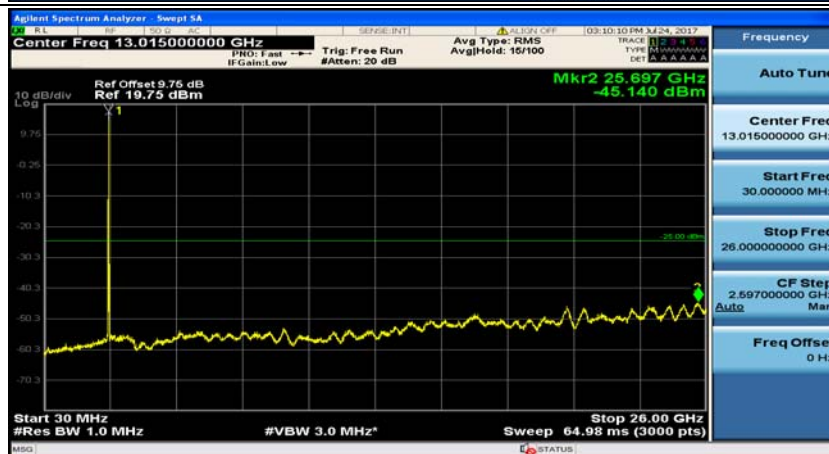

Channel Bandwidth: 15 MHz

(Channel Bandwidth:15 MHz)_MCH_QPSK_1RB#0

(Channel Bandwidth:15 MHz)_MCH_QPSK_1RB#37

(Channel Bandwidth:15 MHz)_HCH_QPSK_1RB#0

(Channel Bandwidth:15 MHz)_HCH_QPSK_1RB#37

(Channel Bandwidth:15 MHz)_LCH_16QAM_1RB#0

Channel Bandwidth: 20 MHz