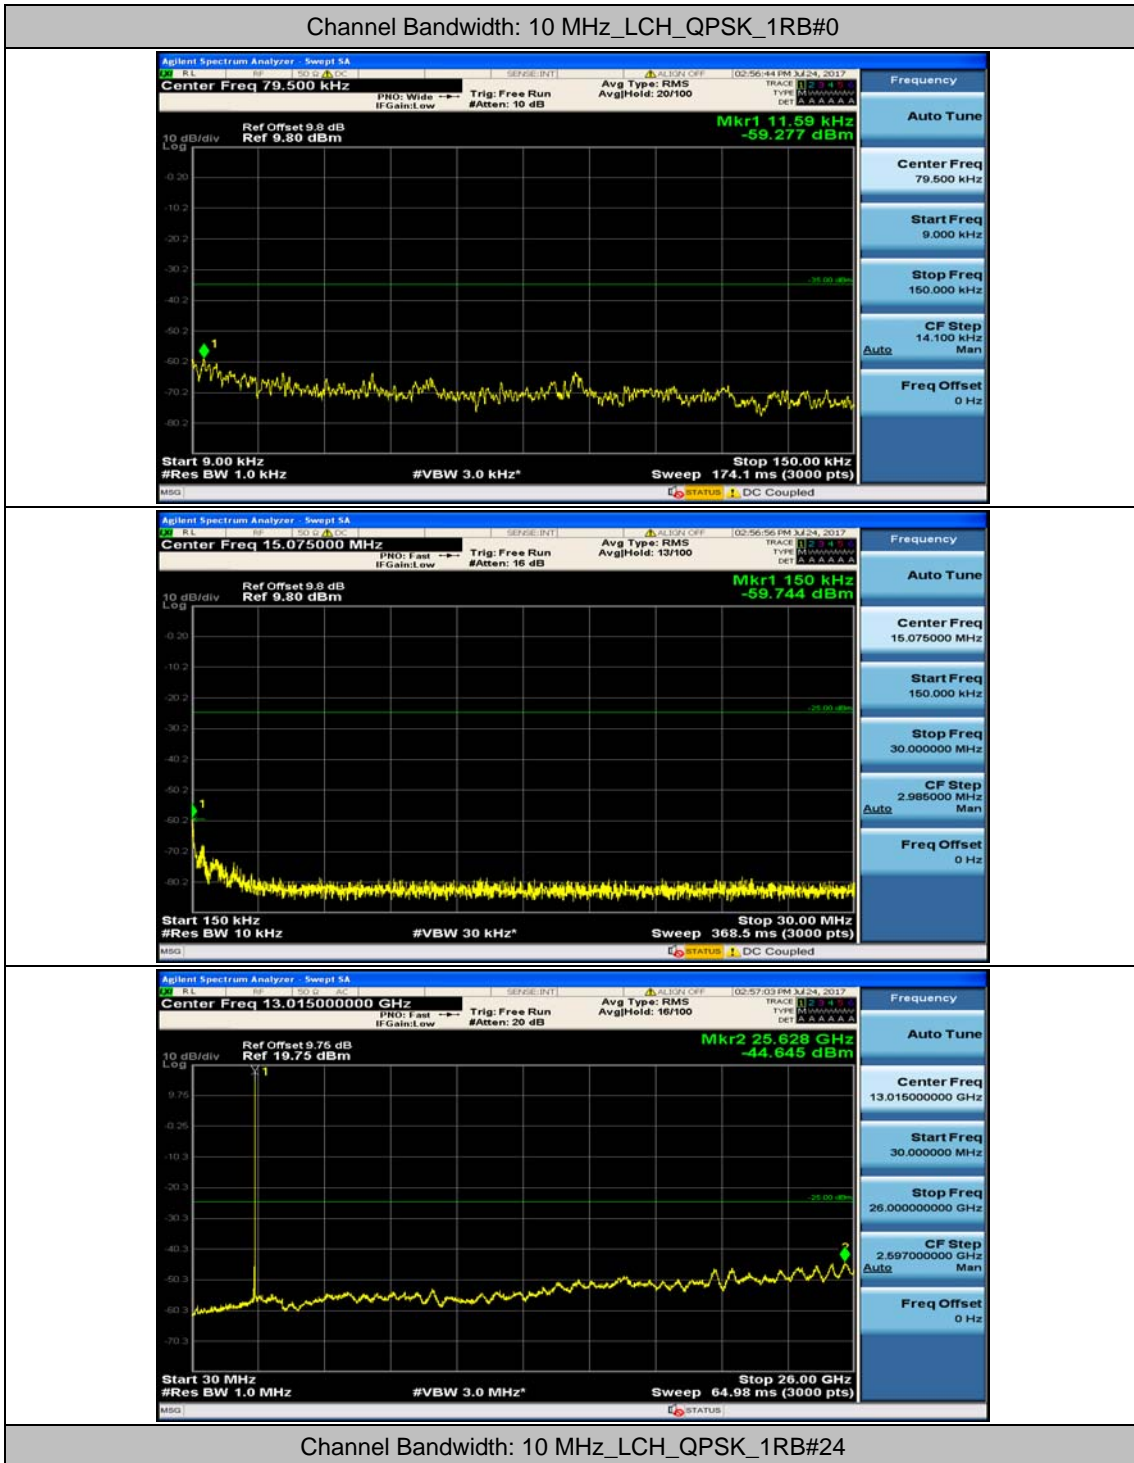

Channel Bandwidth: 10 MHz

Channel Bandwidth: 10 MHz_MCH_QPSK_1RB#0

Channel Bandwidth: 10 MHz_MCH_QPSK_1RB#24

Channel Bandwidth: 10 MHz_HCH_QPSK_1RB#0

Channel Bandwidth: 10 MHz_HCH_QPSK_1RB#24

Channel Bandwidth: 10 MHz_LCH_16QAM_1RB#0

Channel Bandwidth: 10 MHz_LCH_16QAM_1RB#24

Channel Bandwidth: 10 MHz_MCH_16QAM_1RB#0

Channel Bandwidth: 10 MHz_MCH_16QAM_1RB#24

Channel Bandwidth: 10 MHz_HCH_16QAM_1RB#0

Channel Bandwidth: 10 MHz_HCH_16QAM_1RB#24