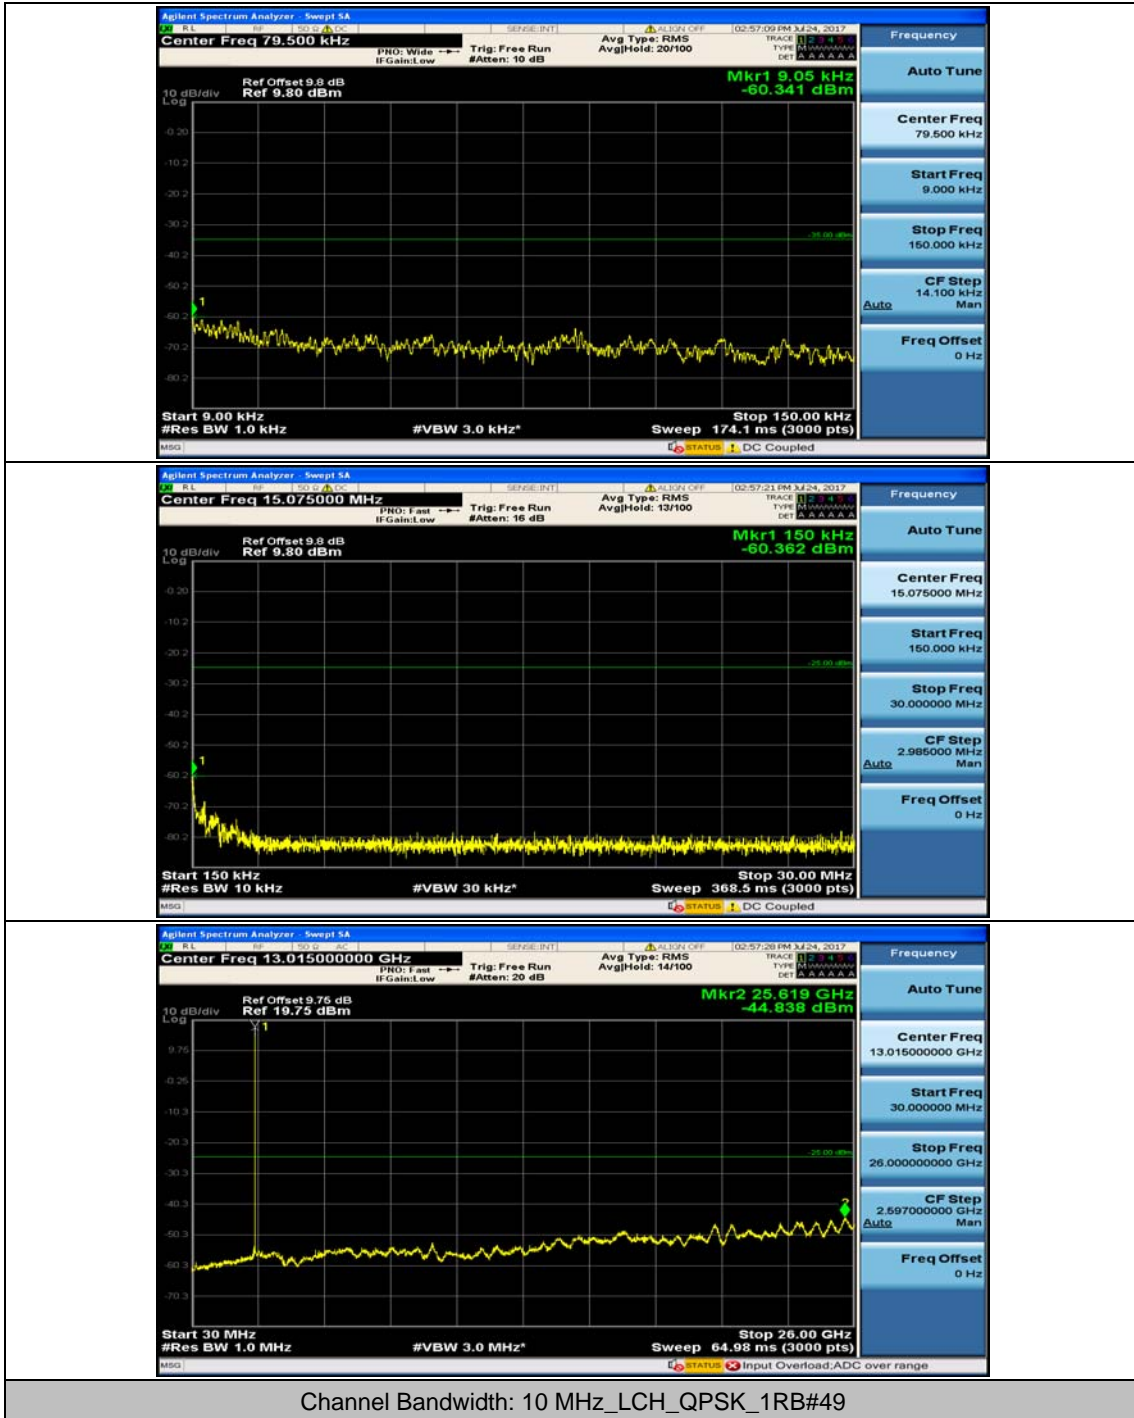

Channel Bandwidth: 10 MHz

Channel Bandwidth: 10 MHz_MCH_QPSK_1RB#0

Channel Bandwidth: 10 MHz_MCH_QPSK_1RB#24

Channel Bandwidth: 10 MHz_HCH_QPSK_1RB#0

Channel Bandwidth: 10 MHz_HCH_QPSK_1RB#24

Channel Bandwidth: 10 MHz_LCH_16QAM_1RB#0

Channel Bandwidth: 10 MHz_LCH_16QAM_1RB#24

Channel Bandwidth: 10 MHz_MCH_16QAM_1RB#0

Channel Bandwidth: 10 MHz_MCH_16QAM_1RB#24

Channel Bandwidth: 10 MHz_HCH_16QAM_1RB#0

Channel Bandwidth: 10 MHz_HCH_16QAM_1RB#24

Channel Bandwidth: 15 MHz

(Channel Bandwidth:15 MHz)_MCH_QPSK_1RB#0

(Channel Bandwidth:15 MHz)_MCH_QPSK_1RB#37

(Channel Bandwidth:15 MHz)_HCH_QPSK_1RB#0

(Channel Bandwidth:15 MHz)_HCH_QPSK_1RB#37

(Channel Bandwidth:15 MHz)_LCH_16QAM_1RB#0

Channel Bandwidth: 20 MHz