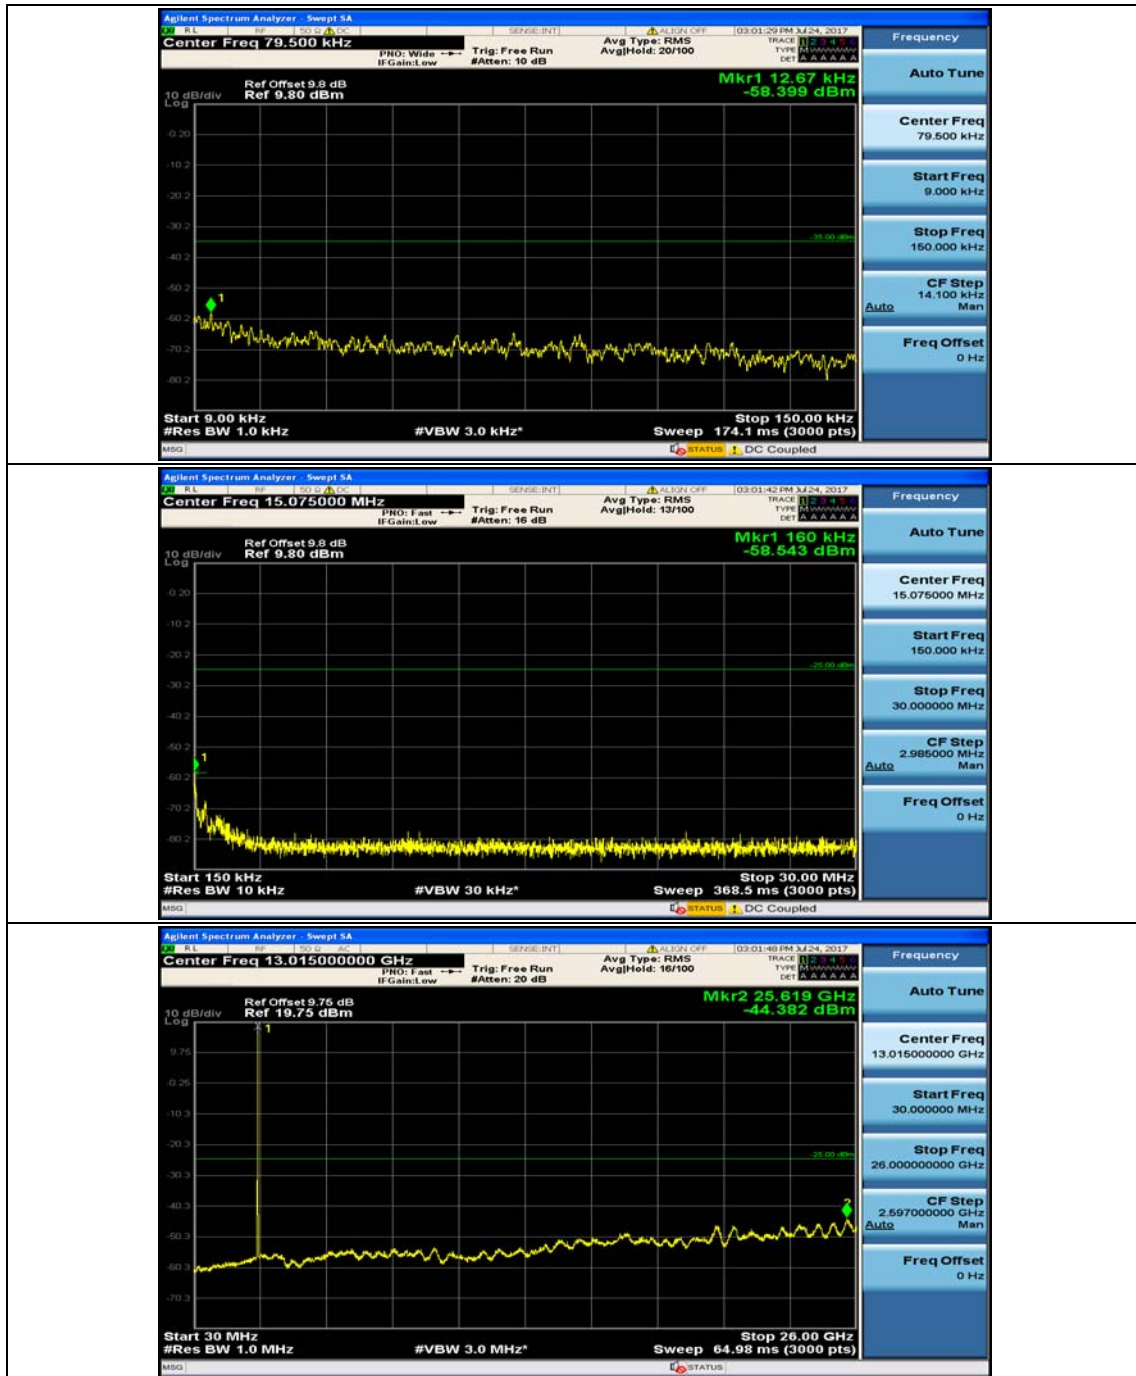

Channel Bandwidth: 10 MHz

Channel Bandwidth: 10 MHz_MCH_QPSK_1RB#0

Channel Bandwidth: 10 MHz_MCH_QPSK_1RB#24

Channel Bandwidth: 10 MHz_HCH_QPSK_1RB#0

Channel Bandwidth: 10 MHz_HCH_QPSK_1RB#24

Channel Bandwidth: 10 MHz_LCH_16QAM_1RB#0

Channel Bandwidth: 10 MHz_LCH_16QAM_1RB#24

Channel Bandwidth: 10 MHz_MCH_16QAM_1RB#0

Channel Bandwidth: 10 MHz_MCH_16QAM_1RB#24

Channel Bandwidth: 10 MHz_HCH_16QAM_1RB#0

Channel Bandwidth: 10 MHz_HCH_16QAM_1RB#24

Channel Bandwidth: 15 MHz

(Channel Bandwidth:15 MHz)_MCH_QPSK_1RB#0

(Channel Bandwidth:15 MHz)_MCH_QPSK_1RB#37

(Channel Bandwidth:15 MHz)_HCH_QPSK_1RB#0

(Channel Bandwidth:15 MHz)_HCH_QPSK_1RB#37

(Channel Bandwidth:15 MHz)_LCH_16QAM_1RB#0