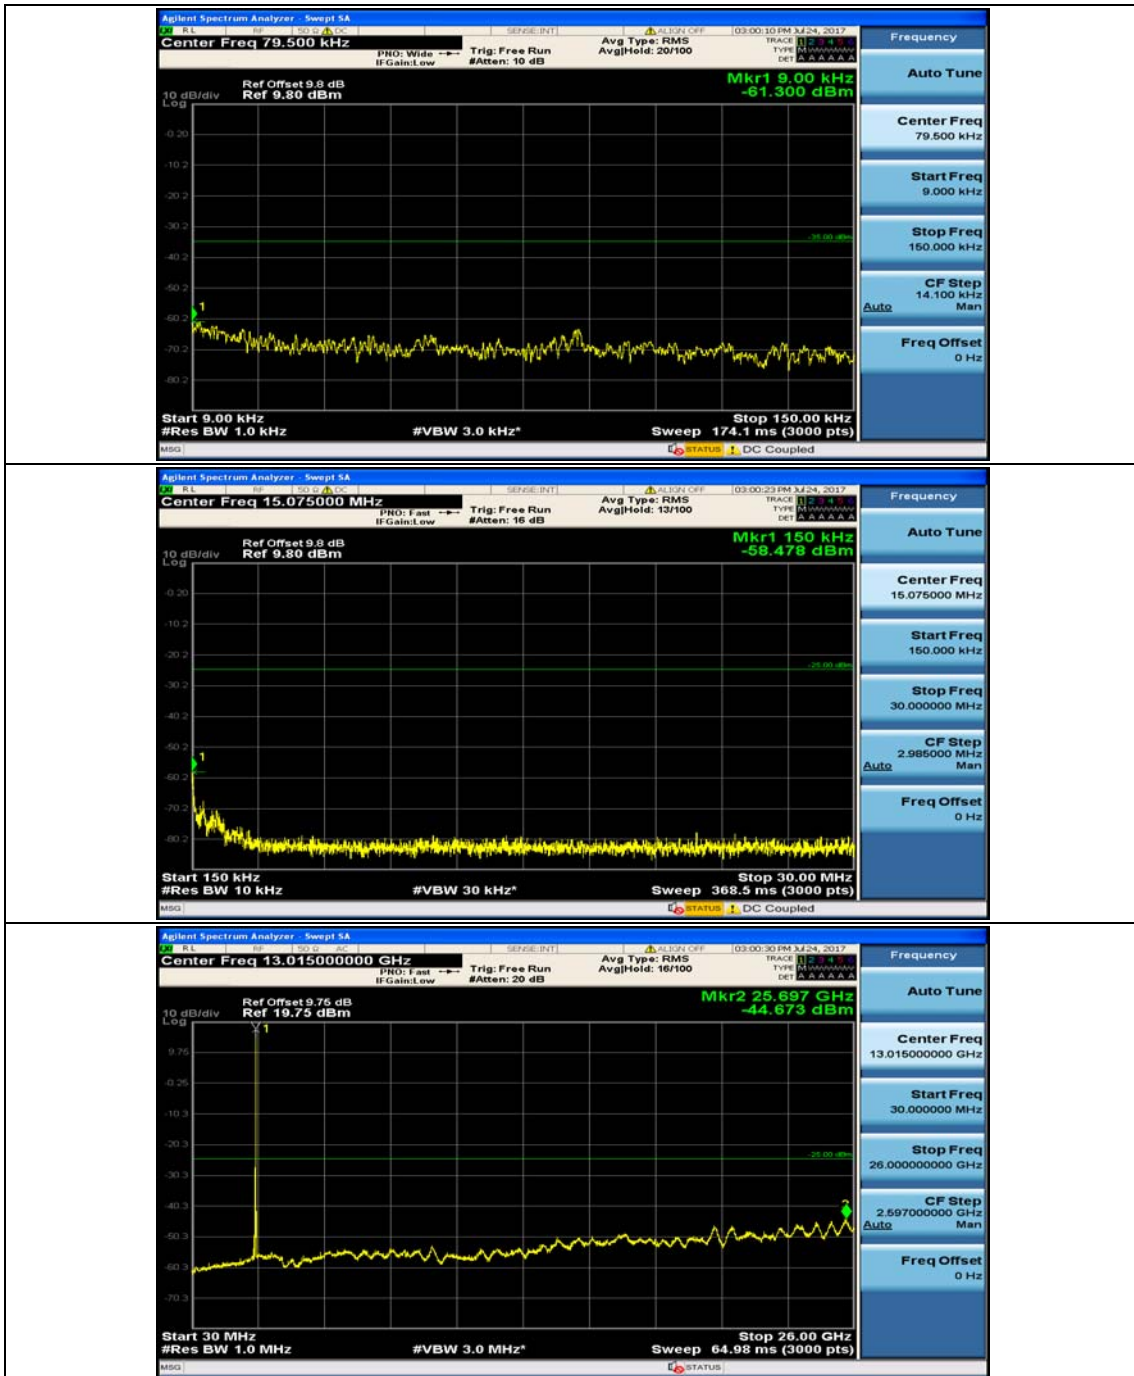

Channel Bandwidth: 10 MHz

Channel Bandwidth: 10 MHz_MCH_QPSK_1RB#0

Channel Bandwidth: 10 MHz_MCH_QPSK_1RB#24

Channel Bandwidth: 10 MHz_HCH_QPSK_1RB#0

Channel Bandwidth: 10 MHz_HCH_QPSK_1RB#24

Channel Bandwidth: 10 MHz_LCH_16QAM_1RB#0

Channel Bandwidth: 10 MHz_LCH_16QAM_1RB#24

Channel Bandwidth: 10 MHz_MCH_16QAM_1RB#0

Channel Bandwidth: 10 MHz_MCH_16QAM_1RB#24

Channel Bandwidth: 10 MHz_HCH_16QAM_1RB#0

Channel Bandwidth: 10 MHz_HCH_16QAM_1RB#24

Channel Bandwidth: 20 MHz