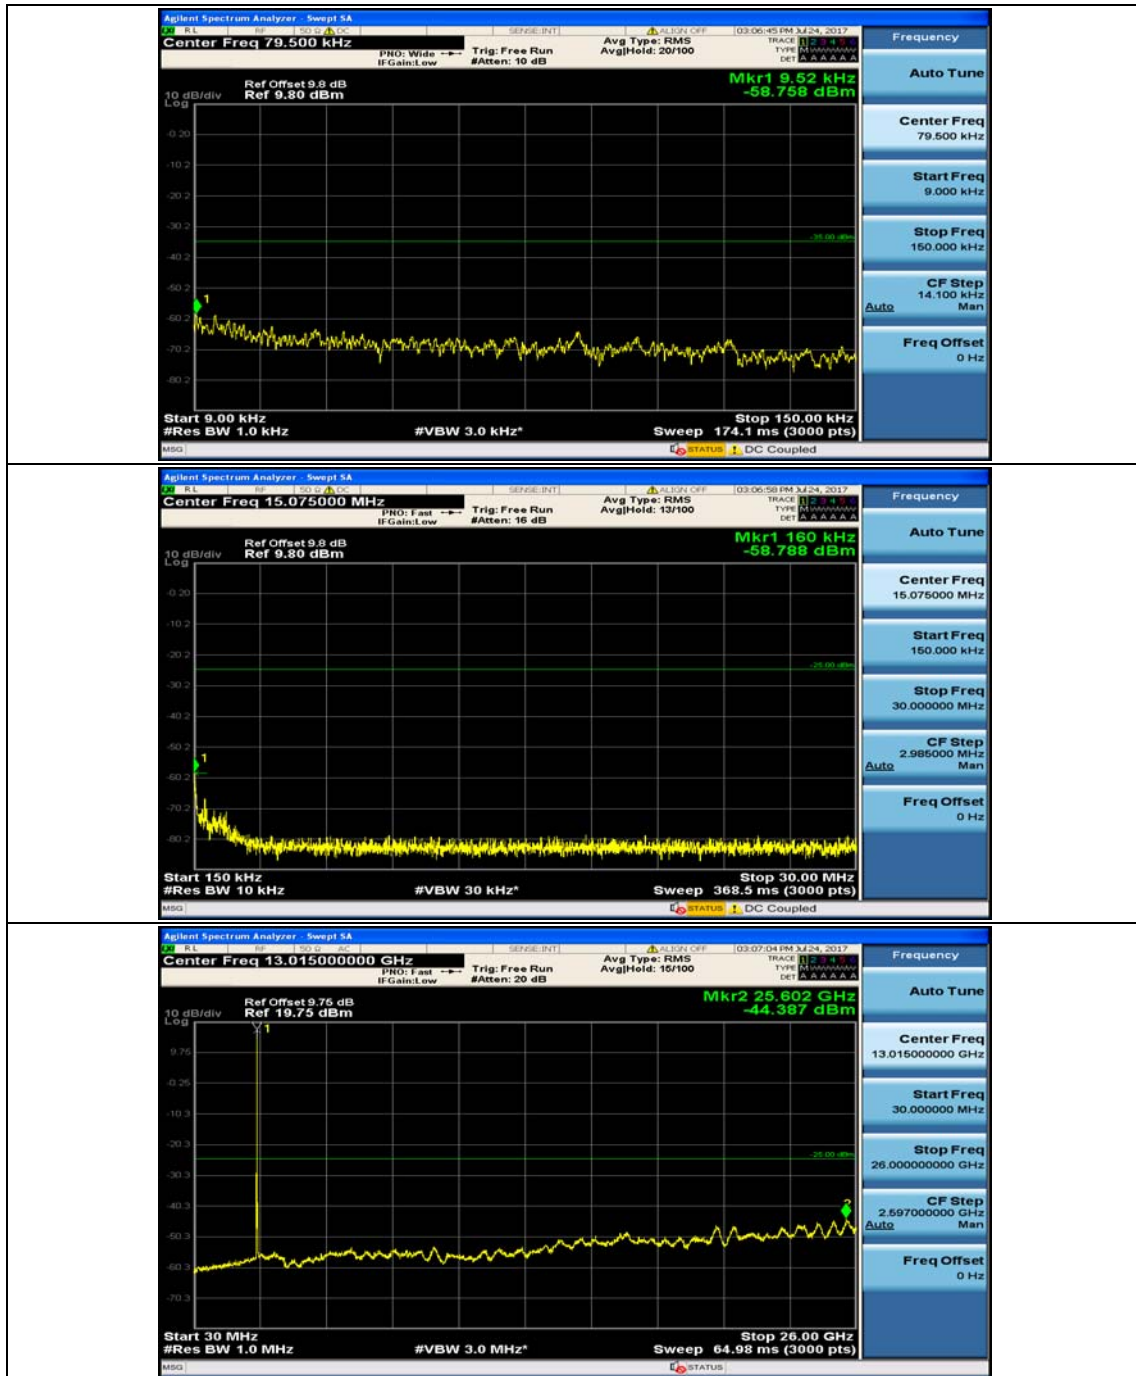

(Channel Bandwidth:15 MHz)_MCH_16QAM_1RB#0