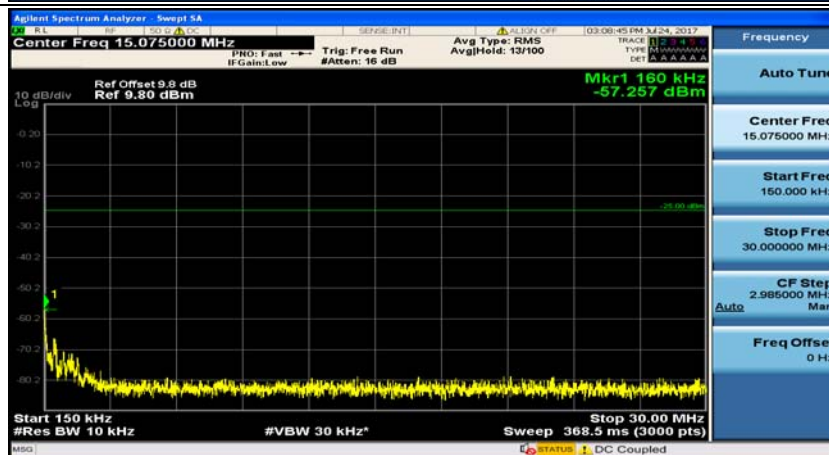

(Channel Bandwidth:15 MHz)_MCH_16QAM_1RB#0

(Channel Bandwidth:15 MHz)_MCH_16QAM_1RB#37