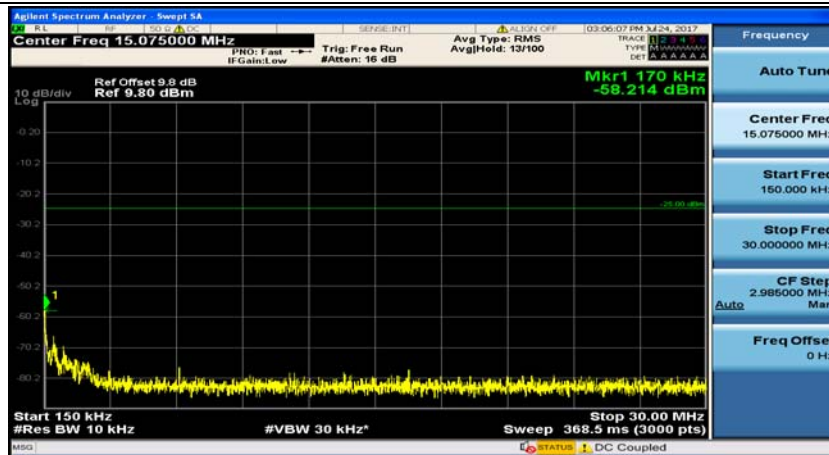

Channel Bandwidth: 15 MHz

(Channel Bandwidth:15 MHz)_MCH_QPSK_1RB#0

(Channel Bandwidth:15 MHz)_MCH_QPSK_1RB#37

(Channel Bandwidth:15 MHz)_HCH_QPSK_1RB#0

(Channel Bandwidth:15 MHz)_HCH_QPSK_1RB#37

(Channel Bandwidth:15 MHz)_LCH_16QAM_1RB#0

Channel Bandwidth: 20 MHz