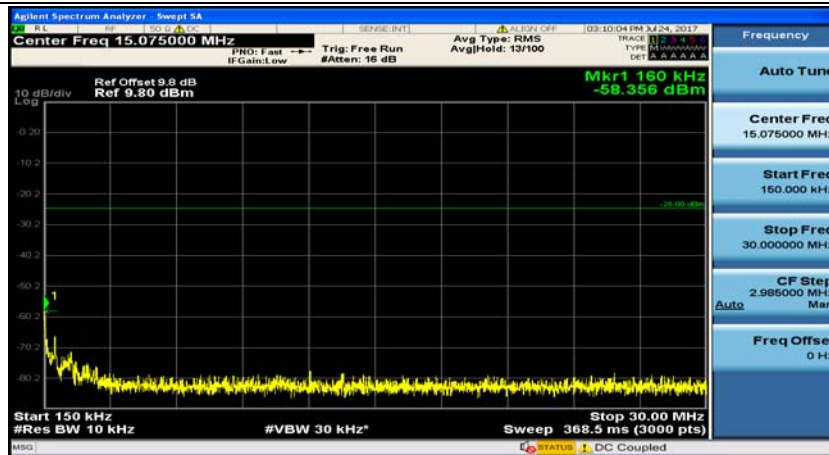

Channel Bandwidth: 15 MHz

(Channel Bandwidth:15 MHz)_MCH_QPSK_1RB#0

(Channel Bandwidth:15 MHz)_MCH_QPSK_1RB#37

(Channel Bandwidth:15 MHz)_HCH_QPSK_1RB#0

(Channel Bandwidth:15 MHz)_HCH_QPSK_1RB#37

(Channel Bandwidth:15 MHz)_LCH_16QAM_1RB#0

Channel Bandwidth: 20 MHz