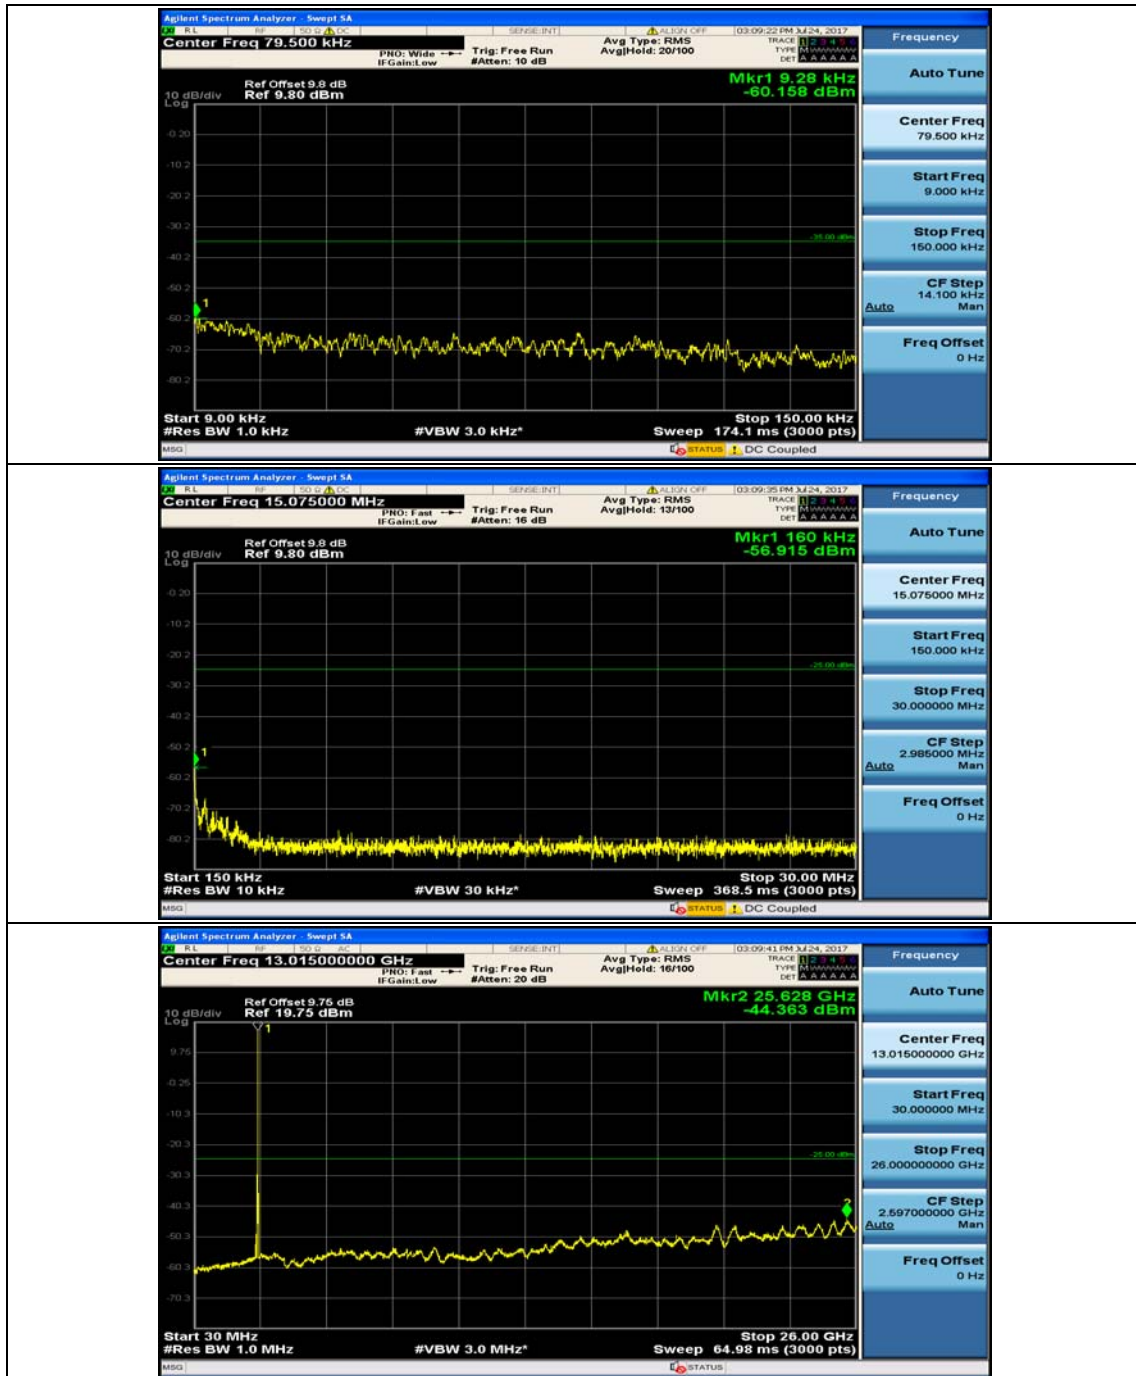

(Channel Bandwidth:15 MHz)_LCH_16QAM_1RB#37

(Channel Bandwidth:15 MHz)_MCH_16QAM_1RB#0

(Channel Bandwidth:15 MHz)_MCH_16QAM_1RB#37

(Channel Bandwidth:15 MHz)_HCH_16QAM_1RB#0

(Channel Bandwidth:15 MHz)_HCH_16QAM_1RB#37

Channel Bandwidth: 20 MHz