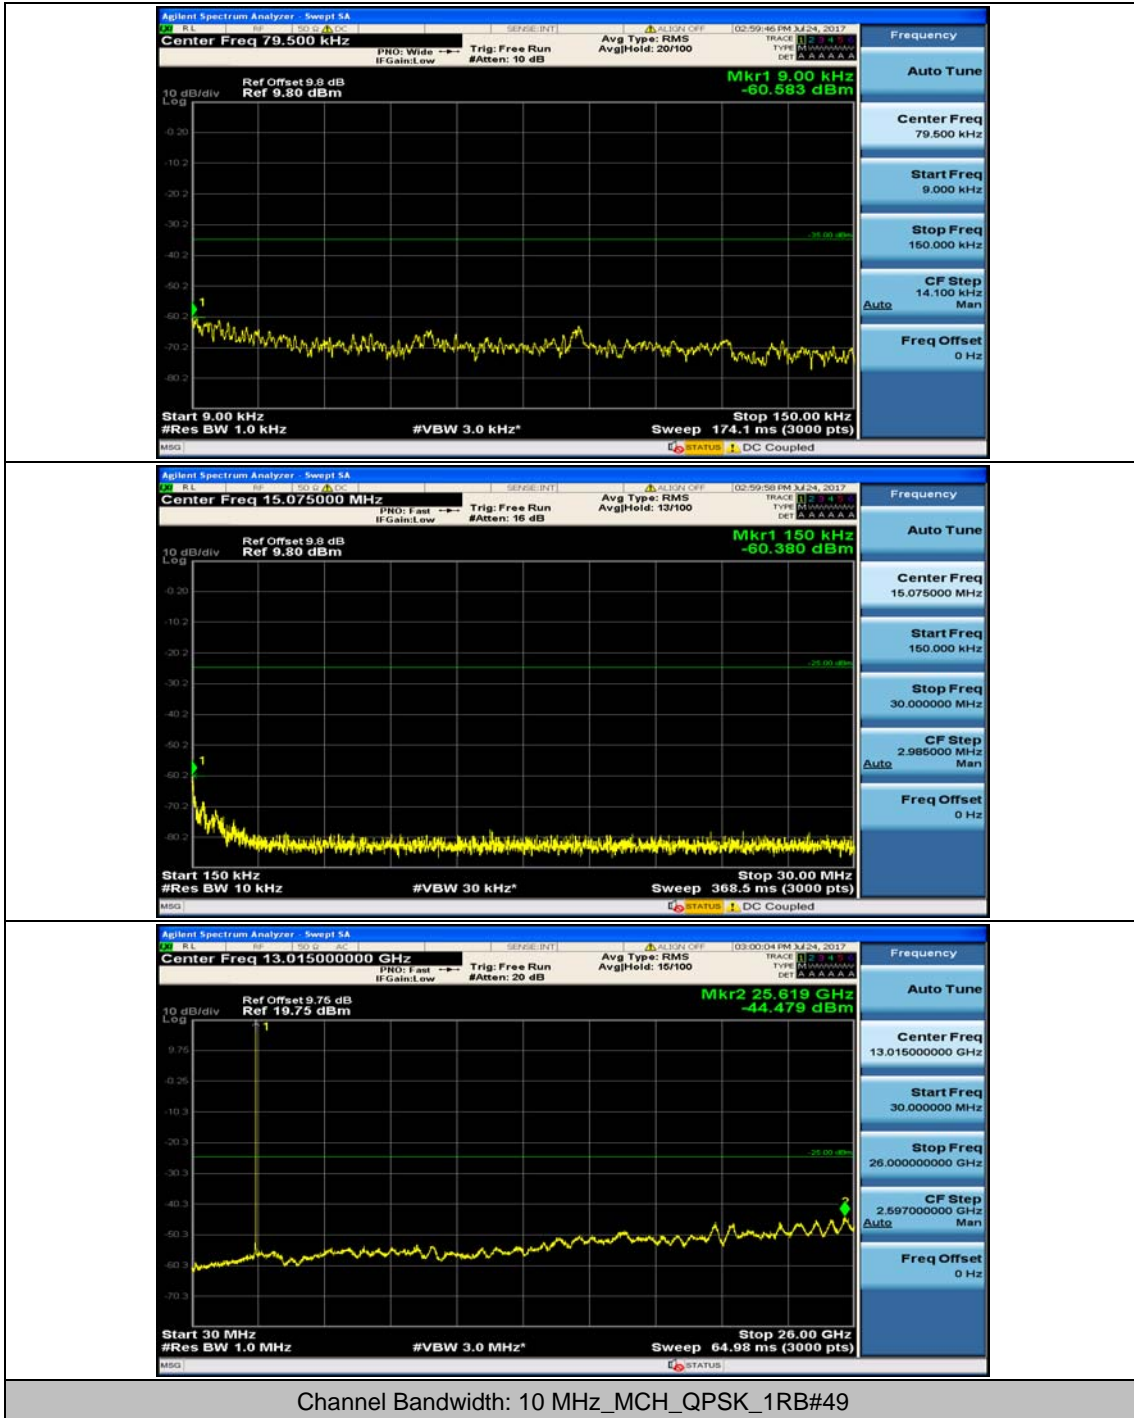

Channel Bandwidth: 10 MHz

Channel Bandwidth: 10 MHz_MCH_QPSK_1RB#0

Channel Bandwidth: 10 MHz_MCH_QPSK_1RB#24

Channel Bandwidth: 10 MHz_HCH_QPSK_1RB#0

Channel Bandwidth: 10 MHz_HCH_QPSK_1RB#24

Channel Bandwidth: 10 MHz_LCH_16QAM_1RB#0

Channel Bandwidth: 10 MHz_LCH_16QAM_1RB#24

Channel Bandwidth: 10 MHz_MCH_16QAM_1RB#0

Channel Bandwidth: 10 MHz_MCH_16QAM_1RB#24

Channel Bandwidth: 10 MHz_HCH_16QAM_1RB#0

Channel Bandwidth: 10 MHz_HCH_16QAM_1RB#24

Channel Bandwidth: 15 MHz

(Channel Bandwidth:15 MHz)_MCH_QPSK_1RB#0

(Channel Bandwidth:15 MHz)_MCH_QPSK_1RB#37

(Channel Bandwidth:15 MHz)_HCH_QPSK_1RB#0

(Channel Bandwidth:15 MHz)_HCH_QPSK_1RB#37

(Channel Bandwidth:15 MHz)_LCH_16QAM_1RB#0

Channel Bandwidth: 20 MHz