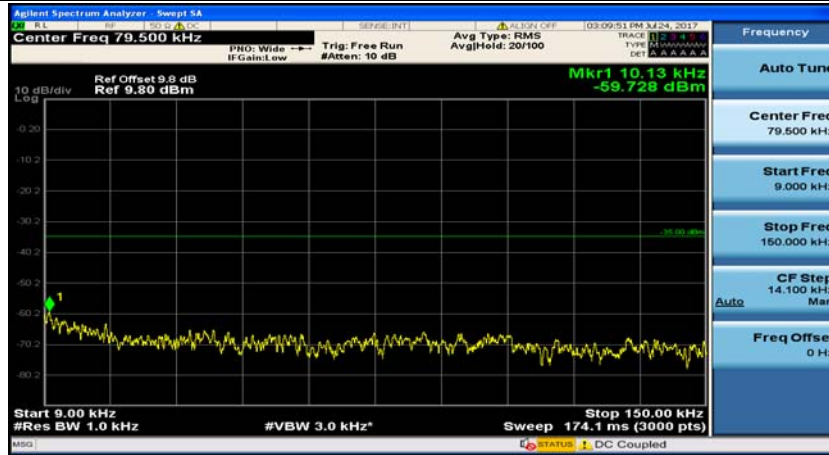

Channel Bandwidth: 15 MHz

(Channel Bandwidth:15 MHz)_MCH_QPSK_1RB#0

(Channel Bandwidth:15 MHz)_MCH_QPSK_1RB#37

(Channel Bandwidth:15 MHz)_HCH_QPSK_1RB#0

(Channel Bandwidth:15 MHz)_HCH_QPSK_1RB#37

(Channel Bandwidth:15 MHz)_LCH_16QAM_1RB#0

Channel Bandwidth: 20 MHz