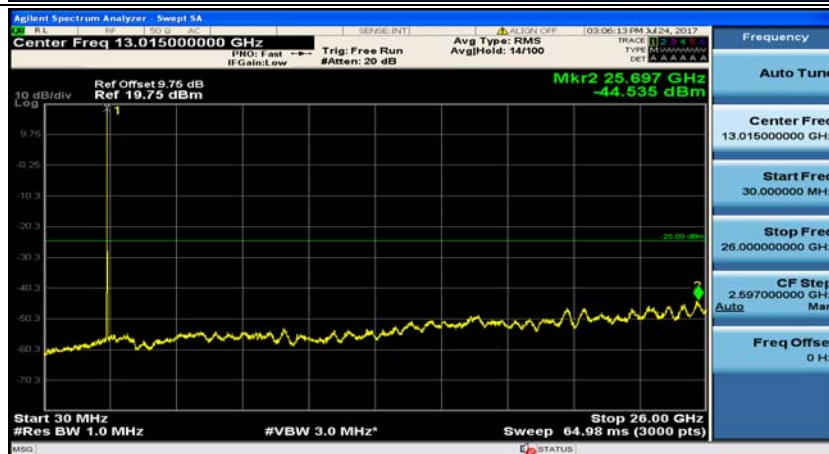

Channel Bandwidth: 15 MHz

(Channel Bandwidth:15 MHz)_MCH_QPSK_1RB#0

(Channel Bandwidth:15 MHz)_MCH_QPSK_1RB#37

(Channel Bandwidth:15 MHz)_HCH_QPSK_1RB#0

(Channel Bandwidth:15 MHz)_HCH_QPSK_1RB#37

(Channel Bandwidth:15 MHz)_LCH_16QAM_1RB#0

Channel Bandwidth: 20 MHz