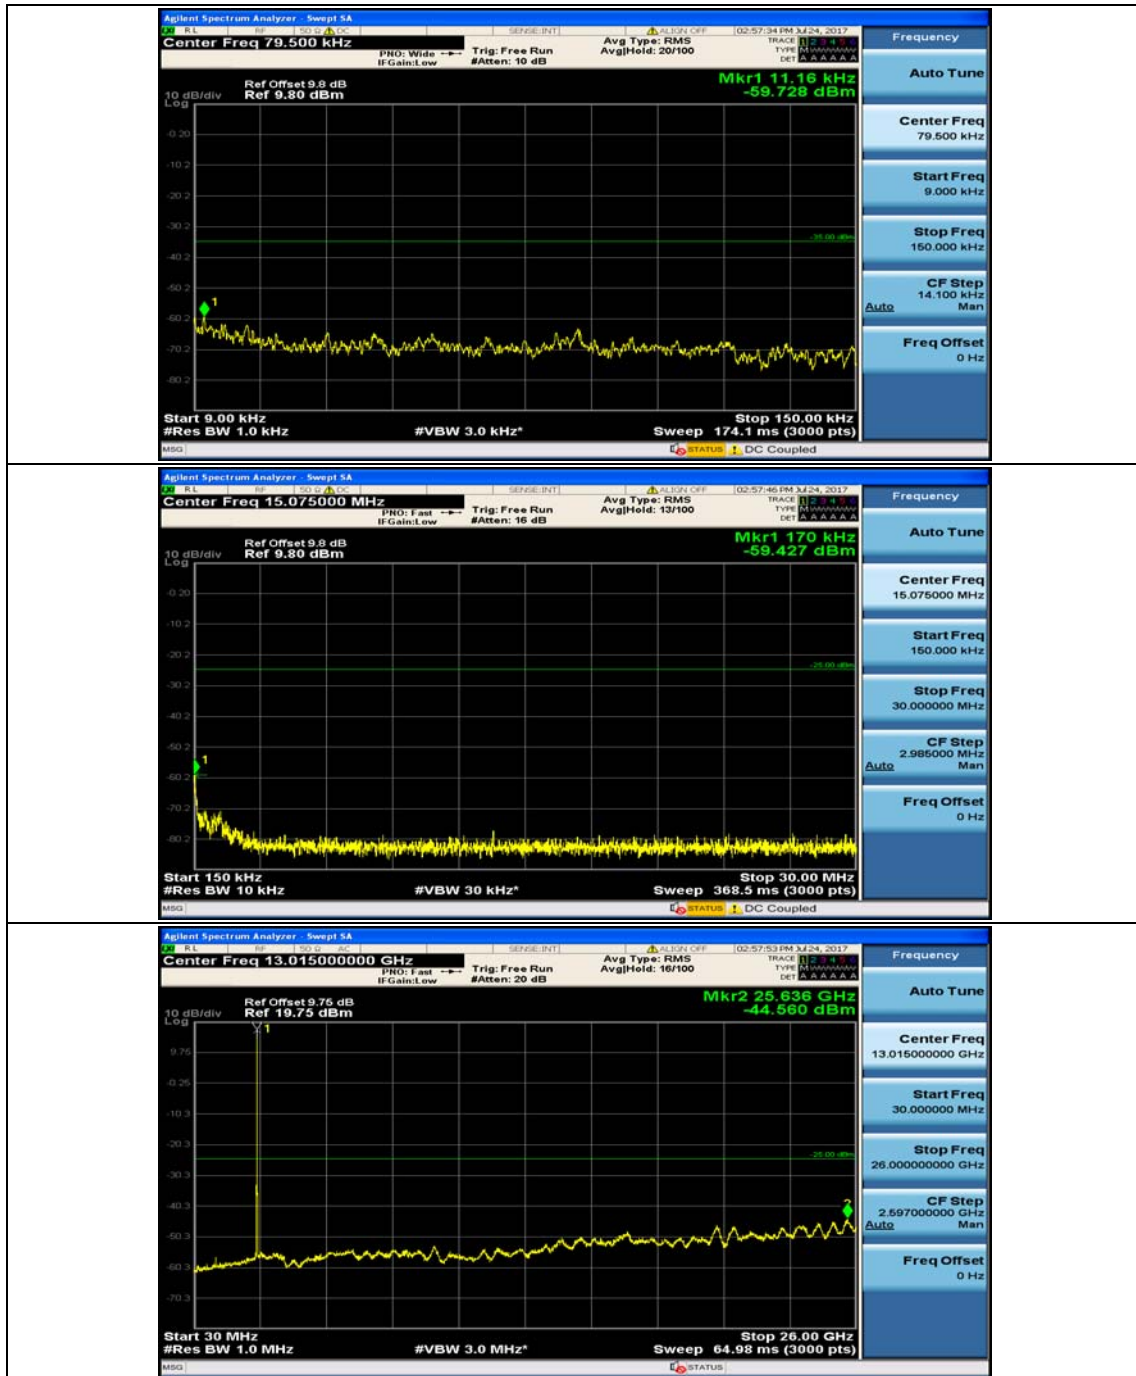

Channel Bandwidth: 10 MHz

Channel Bandwidth: 10 MHz_MCH_QPSK_1RB#0

Channel Bandwidth: 10 MHz_MCH_QPSK_1RB#24

Channel Bandwidth: 10 MHz_HCH_QPSK_1RB#0

Channel Bandwidth: 10 MHz_HCH_QPSK_1RB#24

Channel Bandwidth: 10 MHz_LCH_16QAM_1RB#0

Channel Bandwidth: 10 MHz_LCH_16QAM_1RB#24

Channel Bandwidth: 10 MHz_MCH_16QAM_1RB#0

Channel Bandwidth: 10 MHz_MCH_16QAM_1RB#24

Channel Bandwidth: 10 MHz_HCH_16QAM_1RB#0

Channel Bandwidth: 10 MHz_HCH_16QAM_1RB#24

Channel Bandwidth: 20 MHz