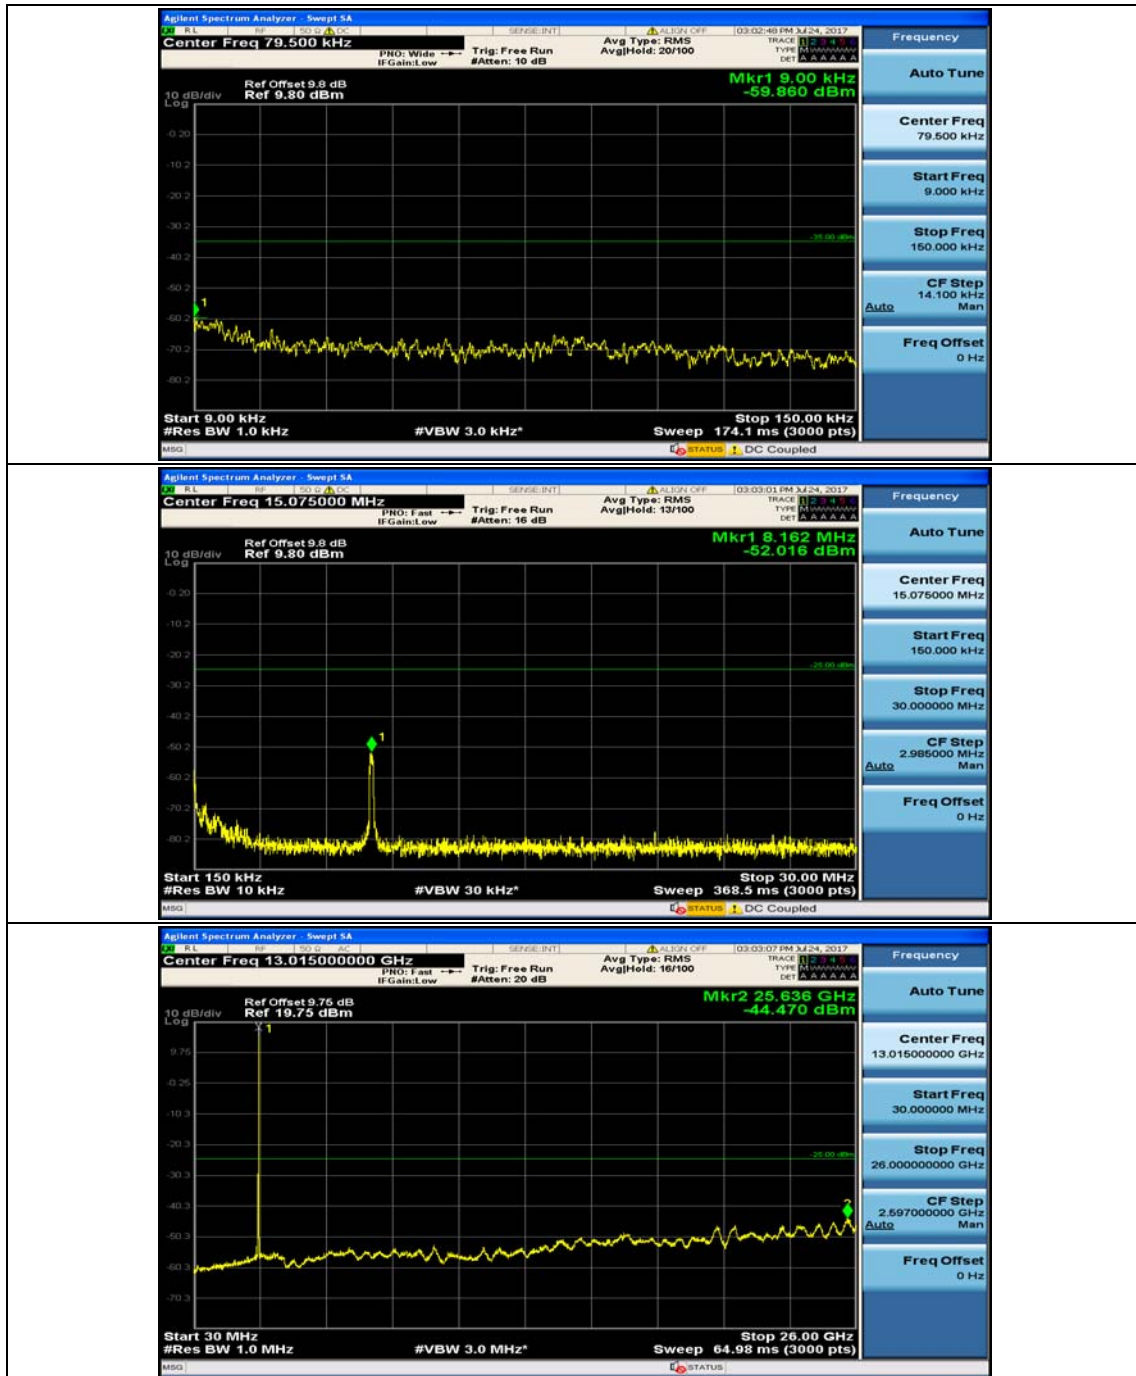

Channel Bandwidth: 10 MHz

Channel Bandwidth: 10 MHz_MCH_QPSK_1RB#0

Channel Bandwidth: 10 MHz_MCH_QPSK_1RB#24

Channel Bandwidth: 10 MHz_HCH_QPSK_1RB#0

Channel Bandwidth: 10 MHz_HCH_QPSK_1RB#24

Channel Bandwidth: 10 MHz_LCH_16QAM_1RB#0

Channel Bandwidth: 10 MHz_LCH_16QAM_1RB#24

Channel Bandwidth: 10 MHz_MCH_16QAM_1RB#0

Channel Bandwidth: 10 MHz_MCH_16QAM_1RB#24

Channel Bandwidth: 10 MHz_HCH_16QAM_1RB#0

Channel Bandwidth: 10 MHz_HCH_16QAM_1RB#24