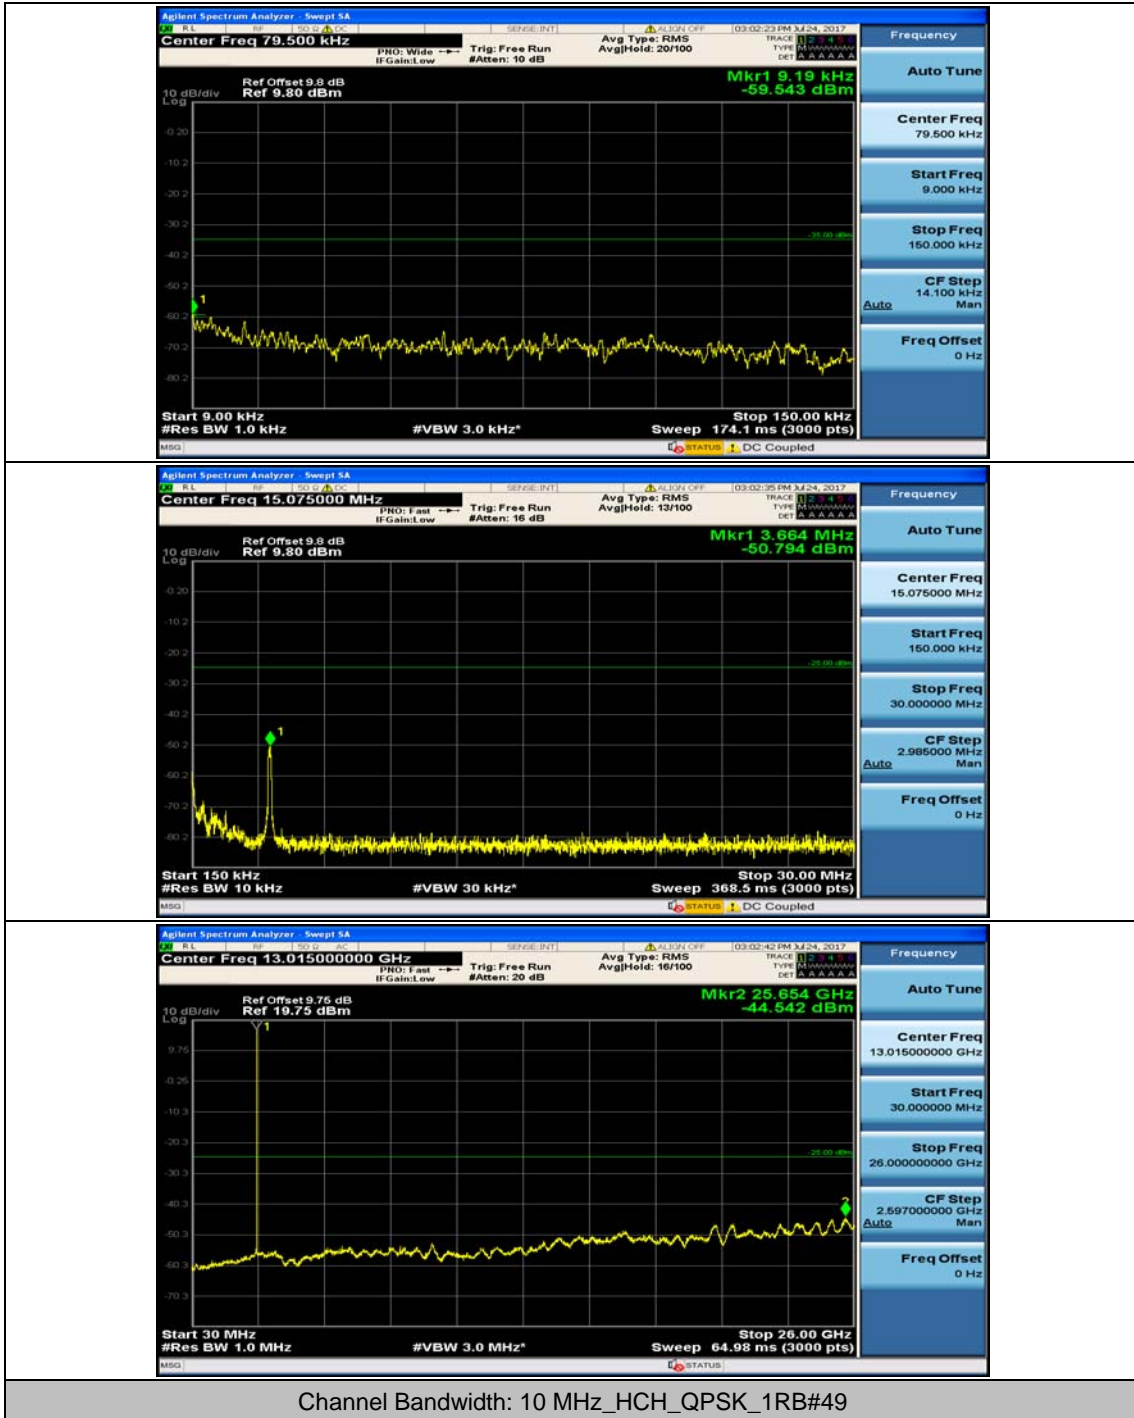

Channel Bandwidth: 10 MHz

Channel Bandwidth: 10 MHz_MCH_QPSK_1RB#0

Channel Bandwidth: 10 MHz_MCH_QPSK_1RB#24

Channel Bandwidth: 10 MHz_HCH_QPSK_1RB#0

Channel Bandwidth: 10 MHz_HCH_QPSK_1RB#24

Channel Bandwidth: 10 MHz_LCH_16QAM_1RB#0

Channel Bandwidth: 10 MHz_LCH_16QAM_1RB#24

Channel Bandwidth: 10 MHz_MCH_16QAM_1RB#0

Channel Bandwidth: 10 MHz_MCH_16QAM_1RB#24

Channel Bandwidth: 10 MHz_HCH_16QAM_1RB#0

Channel Bandwidth: 10 MHz_HCH_16QAM_1RB#24

Channel Bandwidth: 15 MHz

(Channel Bandwidth:15 MHz)_MCH_QPSK_1RB#0

(Channel Bandwidth:15 MHz)_MCH_QPSK_1RB#37

(Channel Bandwidth:15 MHz)_HCH_QPSK_1RB#0

(Channel Bandwidth:15 MHz)_HCH_QPSK_1RB#37

(Channel Bandwidth:15 MHz)_LCH_16QAM_1RB#0

Channel Bandwidth: 20 MHz