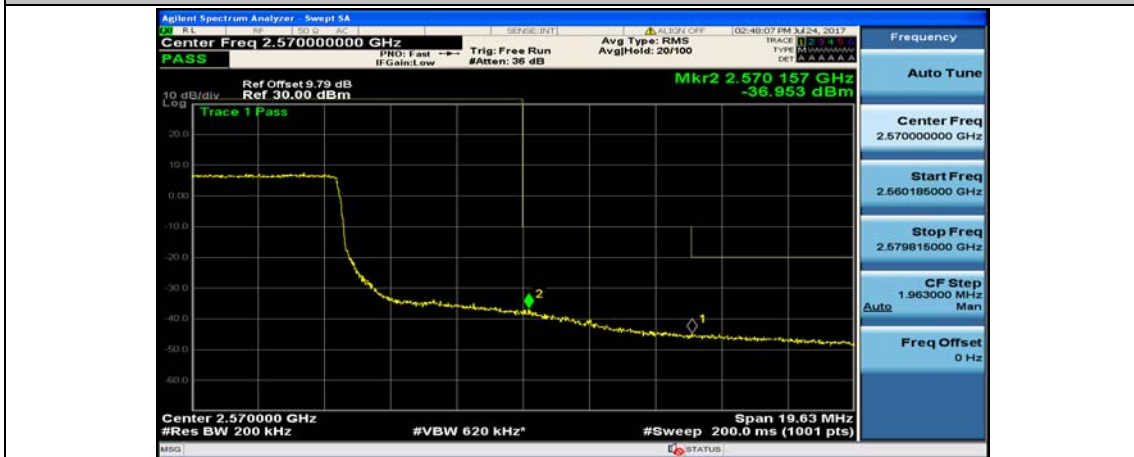

(Channel Bandwidth:20 MHz)_LCH_16QAM_50RB#50

(Channel Bandwidth:20 MHz)_LCH_16QAM_100RB#0

(Channel Bandwidth:20 MHz)_HCH_16QAM_1RB#0

(Channel Bandwidth:20 MHz)_HCH_16QAM_1RB#49

(Channel Bandwidth:20 MHz)_HCH_16QAM_1RB#99

(Channel Bandwidth:20 MHz)_HCH_16QAM_50RB#0

(Channel Bandwidth:20 MHz)_HCH_16QAM_50RB#25

(Channel Bandwidth:20 MHz)_HCH_16QAM_50RB#50

(Channel Bandwidth:20 MHz)_HCH_16QAM_100RB#0

Appendix E: Conducted Spurious Emission