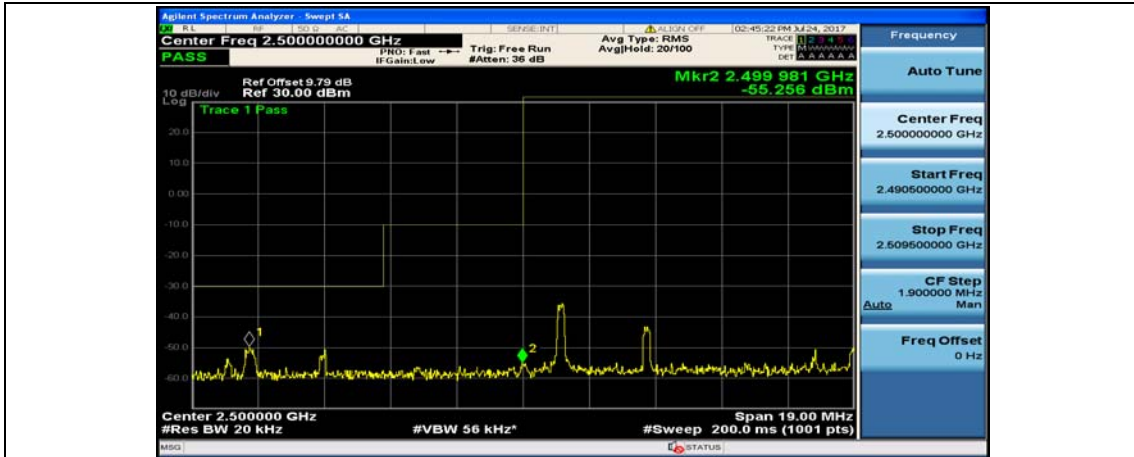

(Channel Bandwidth:15 MHz)_HCH_16QAM_75RB#0

Channel Bandwidth: 20 MHz

(Channel Bandwidth:20 MHz)_LCH_QPSK_1RB#0

(Channel Bandwidth:20 MHz)_LCH_QPSK_1RB#49

(Channel Bandwidth:20 MHz)_LCH_QPSK_1RB#99

(Channel Bandwidth:20 MHz)_LCH_QPSK_50RB#0