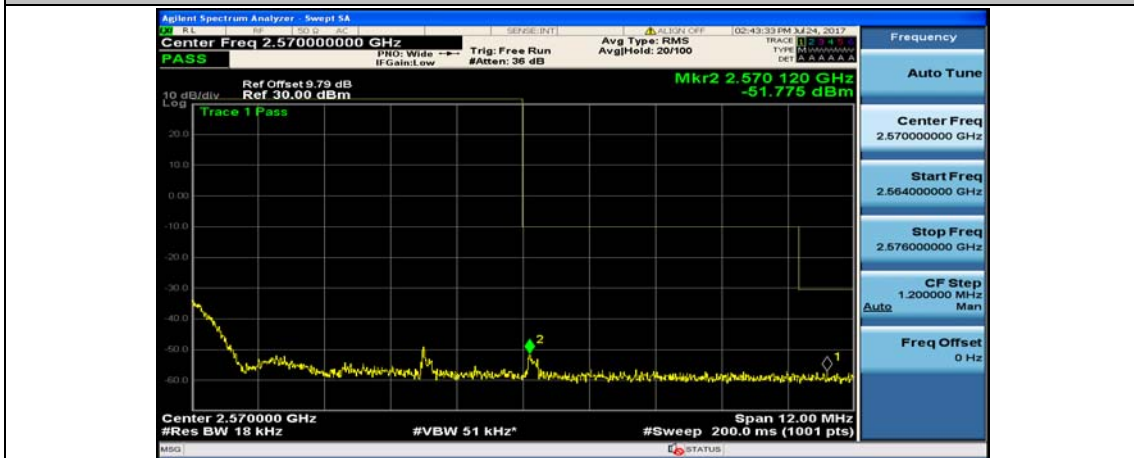

(Channel Bandwidth:15 MHz)_HCH_QPSK_1RB#37