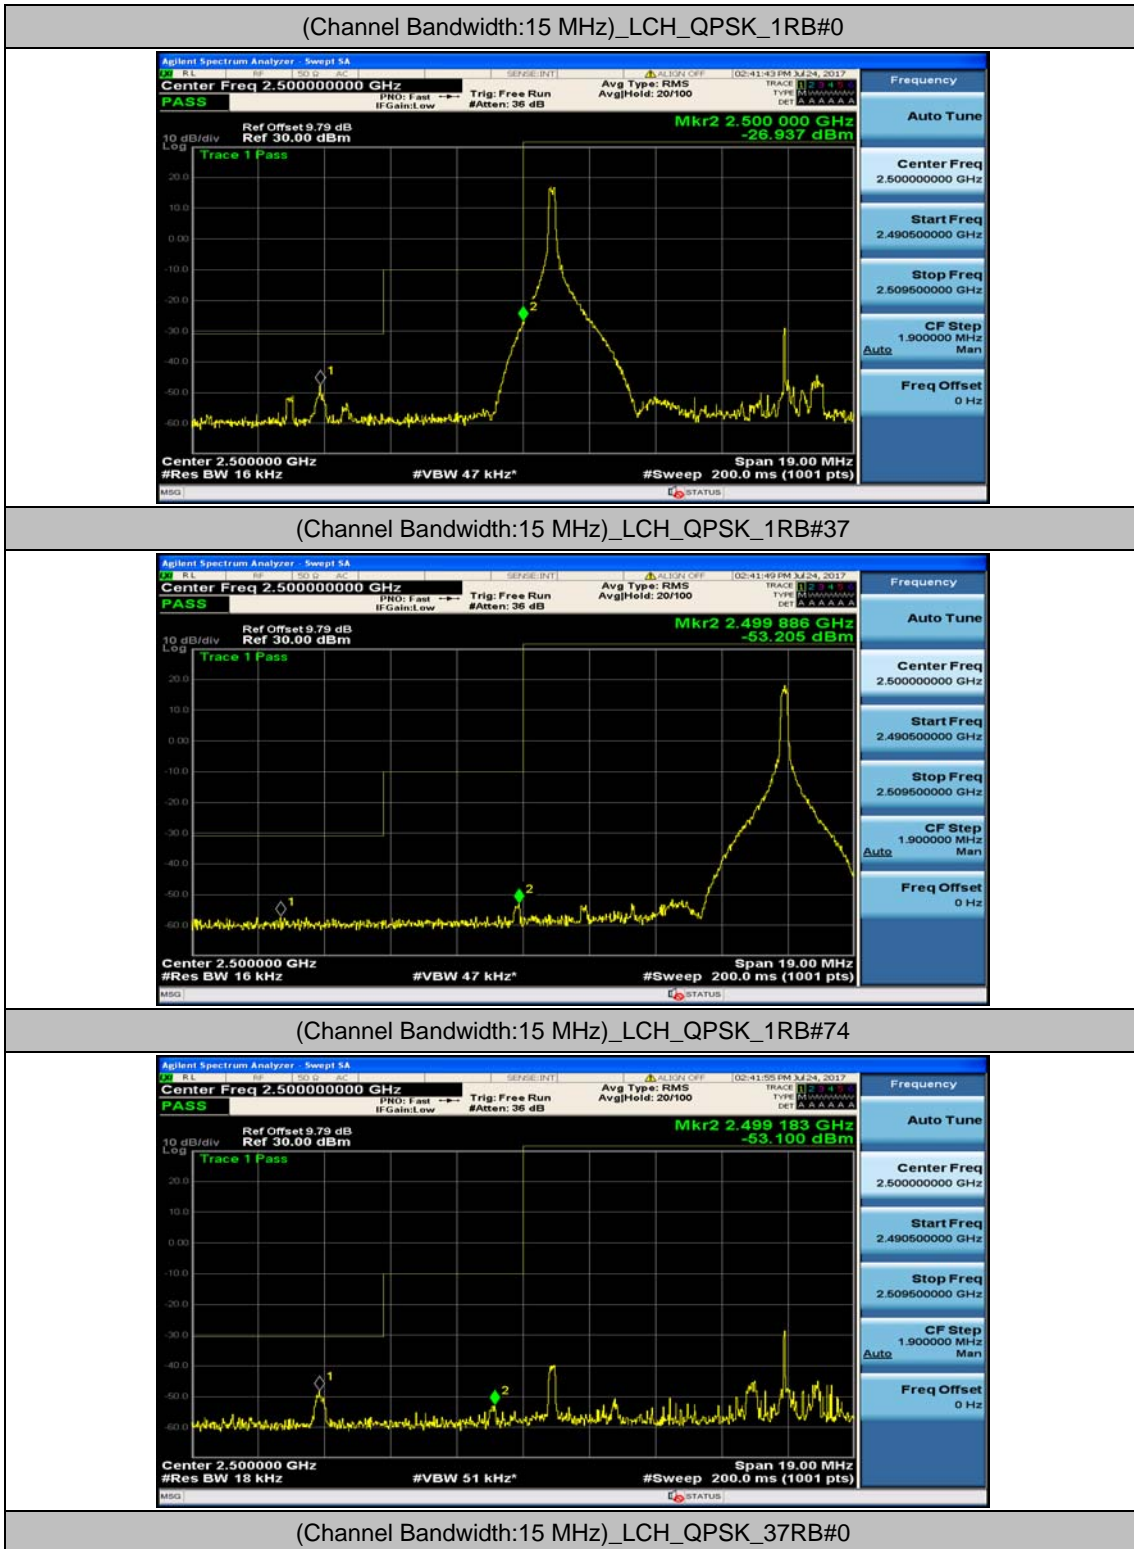

Channel Bandwidth: 10 MHz_LCH_16QAM_1RB#0

Channel Bandwidth: 10 MHz_LCH_16QAM_1RB#24

Channel Bandwidth: 10 MHz_LCH_16QAM_1RB#49

Channel Bandwidth: 10 MHz_LCH_16QAM_25RB#0

Channel Bandwidth: 10 MHz_LCH_16QAM_25RB#12

Channel Bandwidth: 10 MHz_LCH_16QAM_25RB#25

Channel Bandwidth: 10 MHz_LCH_16QAM_50RB#0

Channel Bandwidth: 10 MHz_HCH_16QAM_1RB#0

Channel Bandwidth: 10 MHz_HCH_16QAM_1RB#24

Channel Bandwidth: 10 MHz_HCH_16QAM_1RB#49

Channel Bandwidth: 10 MHz_HCH_16QAM_25RB#0

Channel Bandwidth: 10 MHz_HCH_16QAM_25RB#12

Channel Bandwidth: 15 MHz

(Channel Bandwidth:15 MHz)_LCH_QPSK_37RB#18

(Channel Bandwidth:15 MHz)_LCH_QPSK_37RB#38

(Channel Bandwidth:15 MHz)_LCH_QPSK_75RB#0