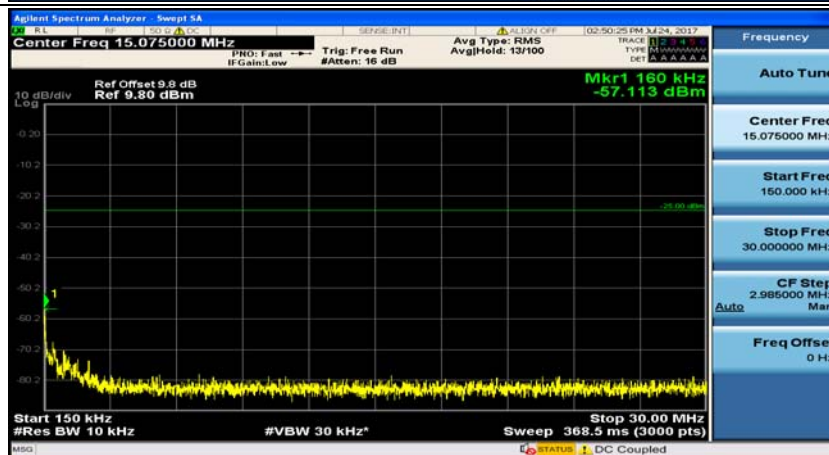

(Channel Bandwidth: 5 MHz)_LCH_16QAM_1RB#0

(Channel Bandwidth: 5 MHz)_LCH_16QAM_1RB#12