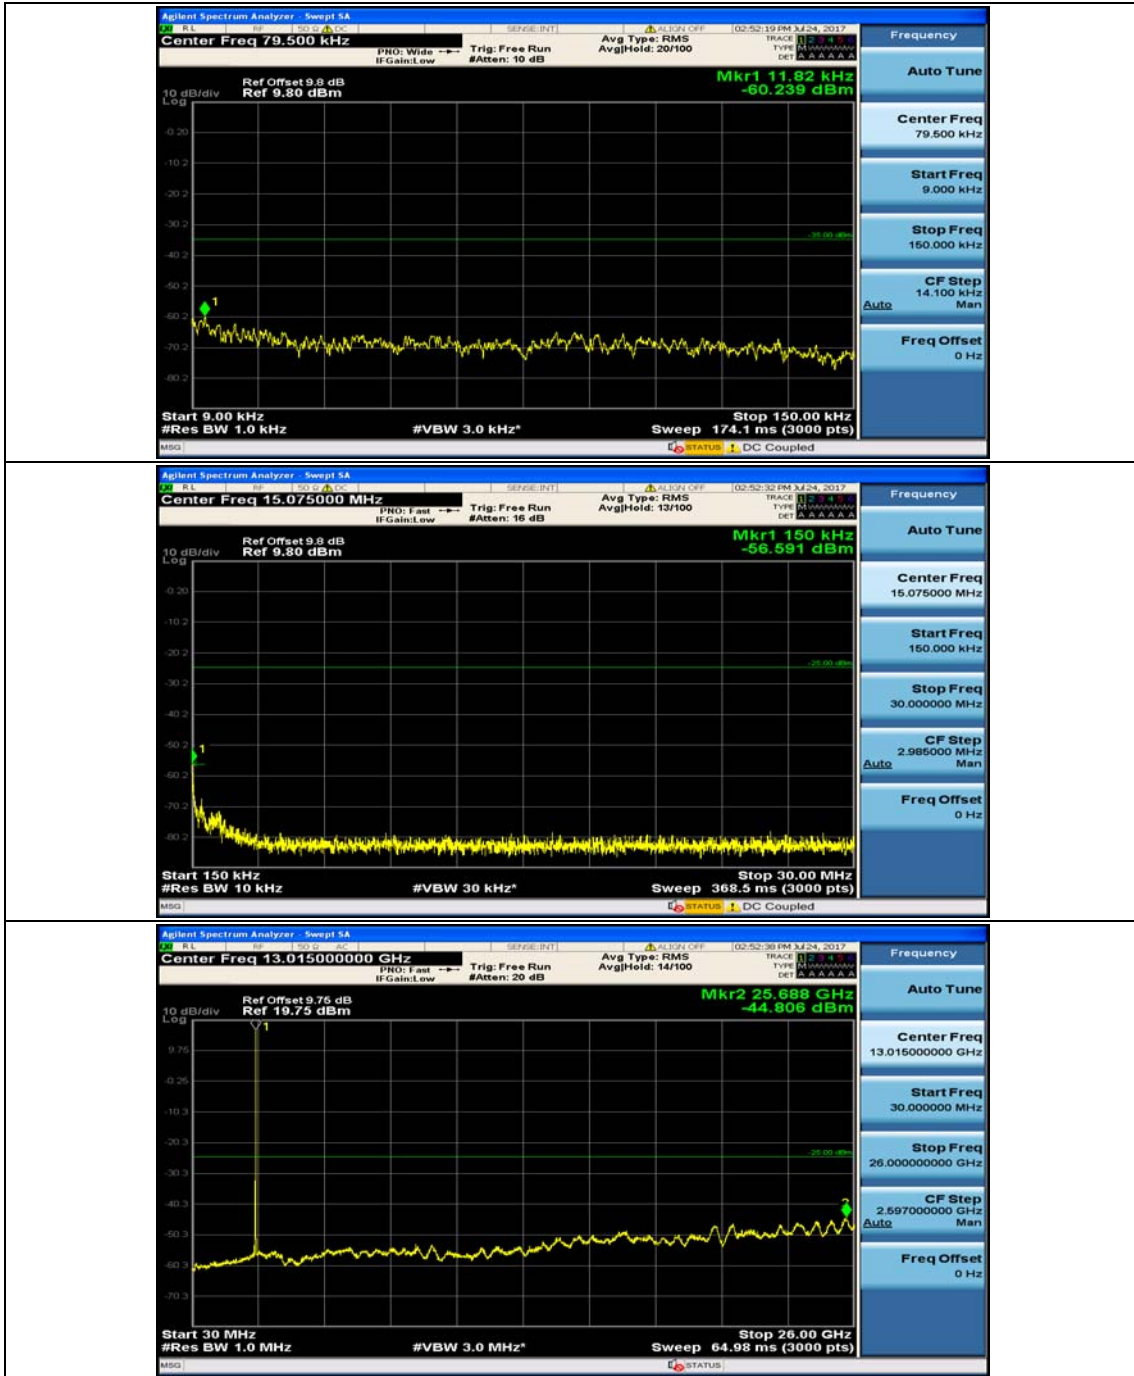

Test Graphs

Channel Bandwidth: 5 MHz

(Channel Bandwidth: 5 MHz)_MCH_QPSK_1RB#0

(Channel Bandwidth: 5 MHz)_MCH_QPSK_1RB#12

(Channel Bandwidth: 5 MHz)_HCH_QPSK_1RB#0

(Channel Bandwidth: 5 MHz)_HCH_QPSK_1RB#12