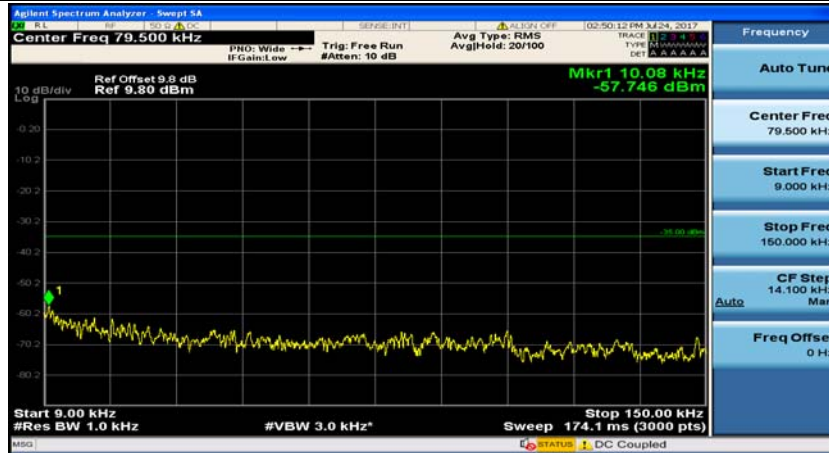

(Channel Bandwidth: 5 MHz)_LCH_16QAM_1RB#0

(Channel Bandwidth: 5 MHz)_LCH_16QAM_1RB#12