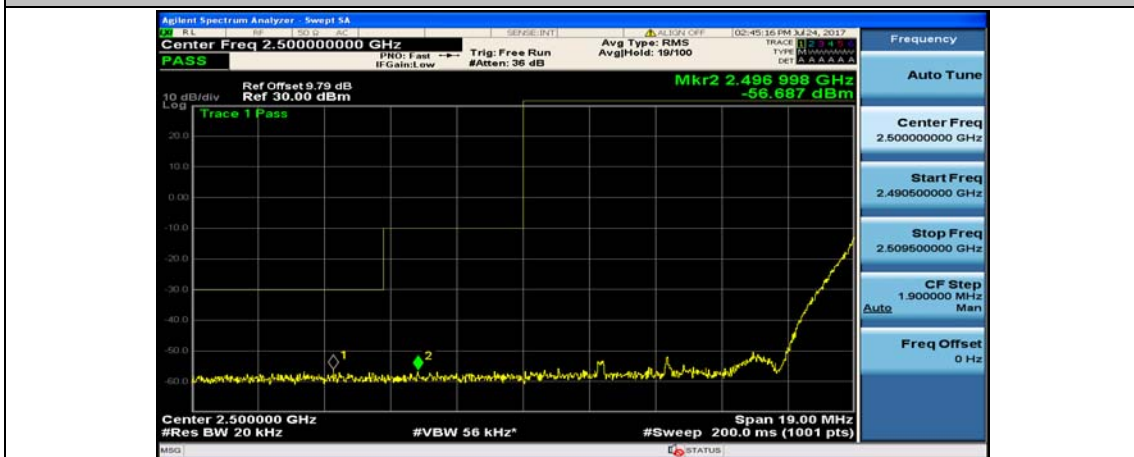

(Channel Bandwidth:15 MHz)_HCH_16QAM_75RB#0

Channel Bandwidth: 20 MHz

(Channel Bandwidth:20 MHz)_LCH_QPSK_1RB#0

(Channel Bandwidth:20 MHz)_LCH_QPSK_1RB#49

(Channel Bandwidth:20 MHz)_LCH_QPSK_1RB#99

(Channel Bandwidth:20 MHz)_LCH_QPSK_50RB#0