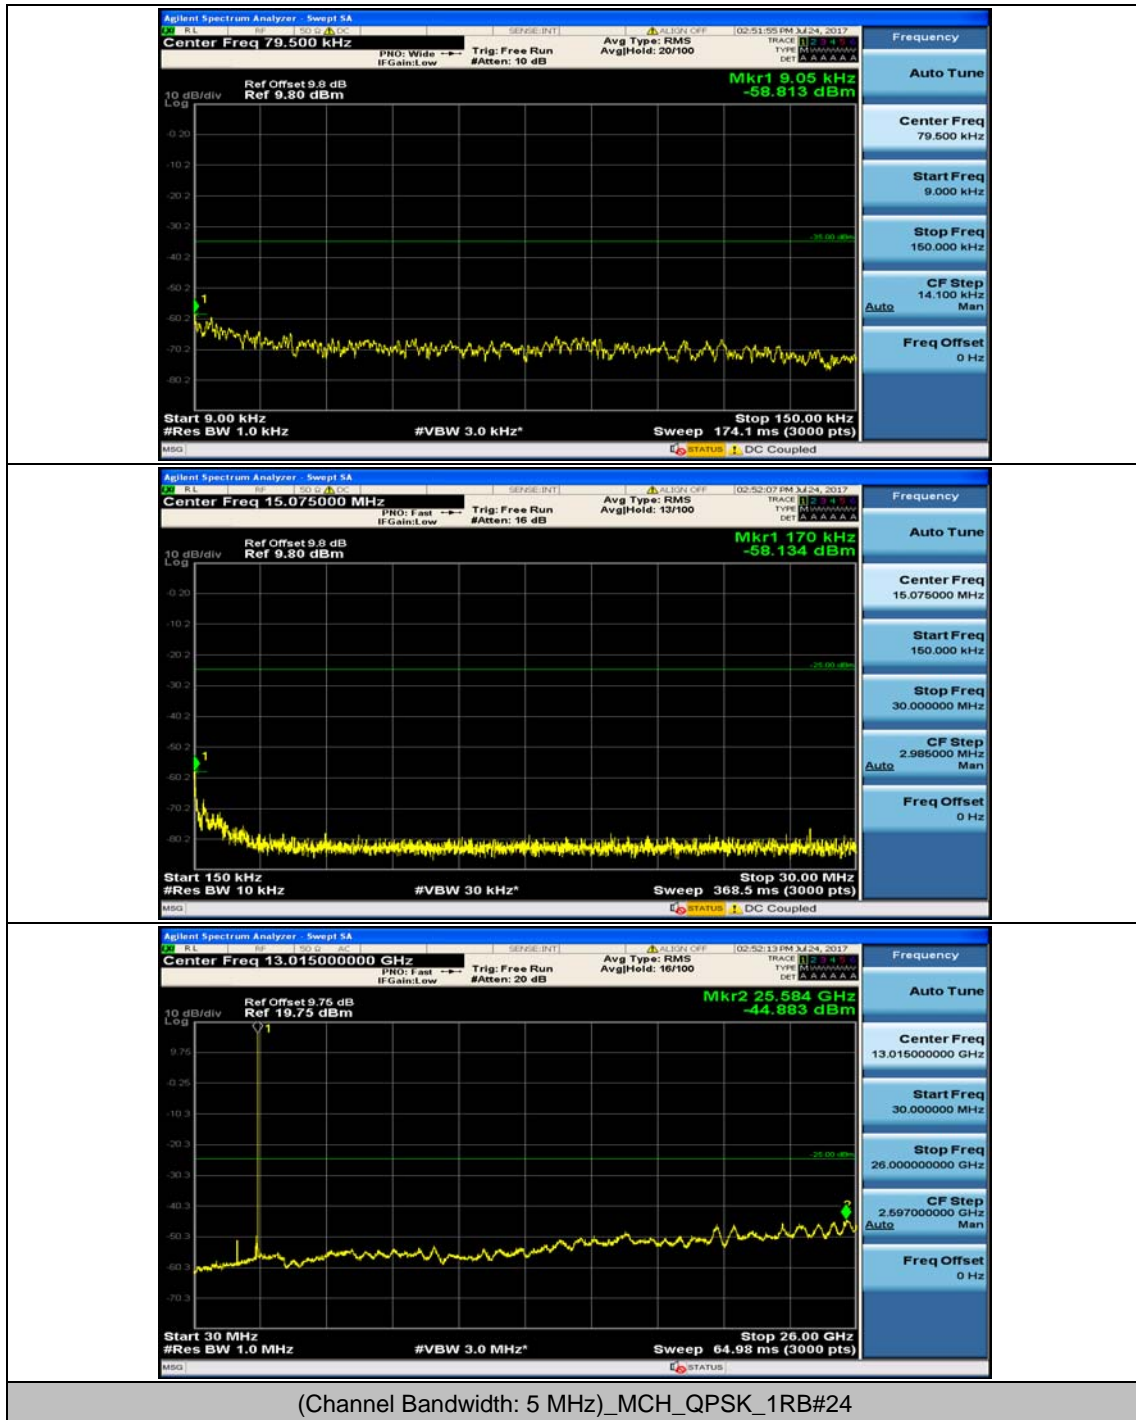

Test Graphs

Channel Bandwidth: 5 MHz

(Channel Bandwidth: 5 MHz)_MCH_QPSK_1RB#0

(Channel Bandwidth: 5 MHz)_MCH_QPSK_1RB#12

(Channel Bandwidth: 5 MHz)_HCH_QPSK_1RB#0

(Channel Bandwidth: 5 MHz)_HCH_QPSK_1RB#12