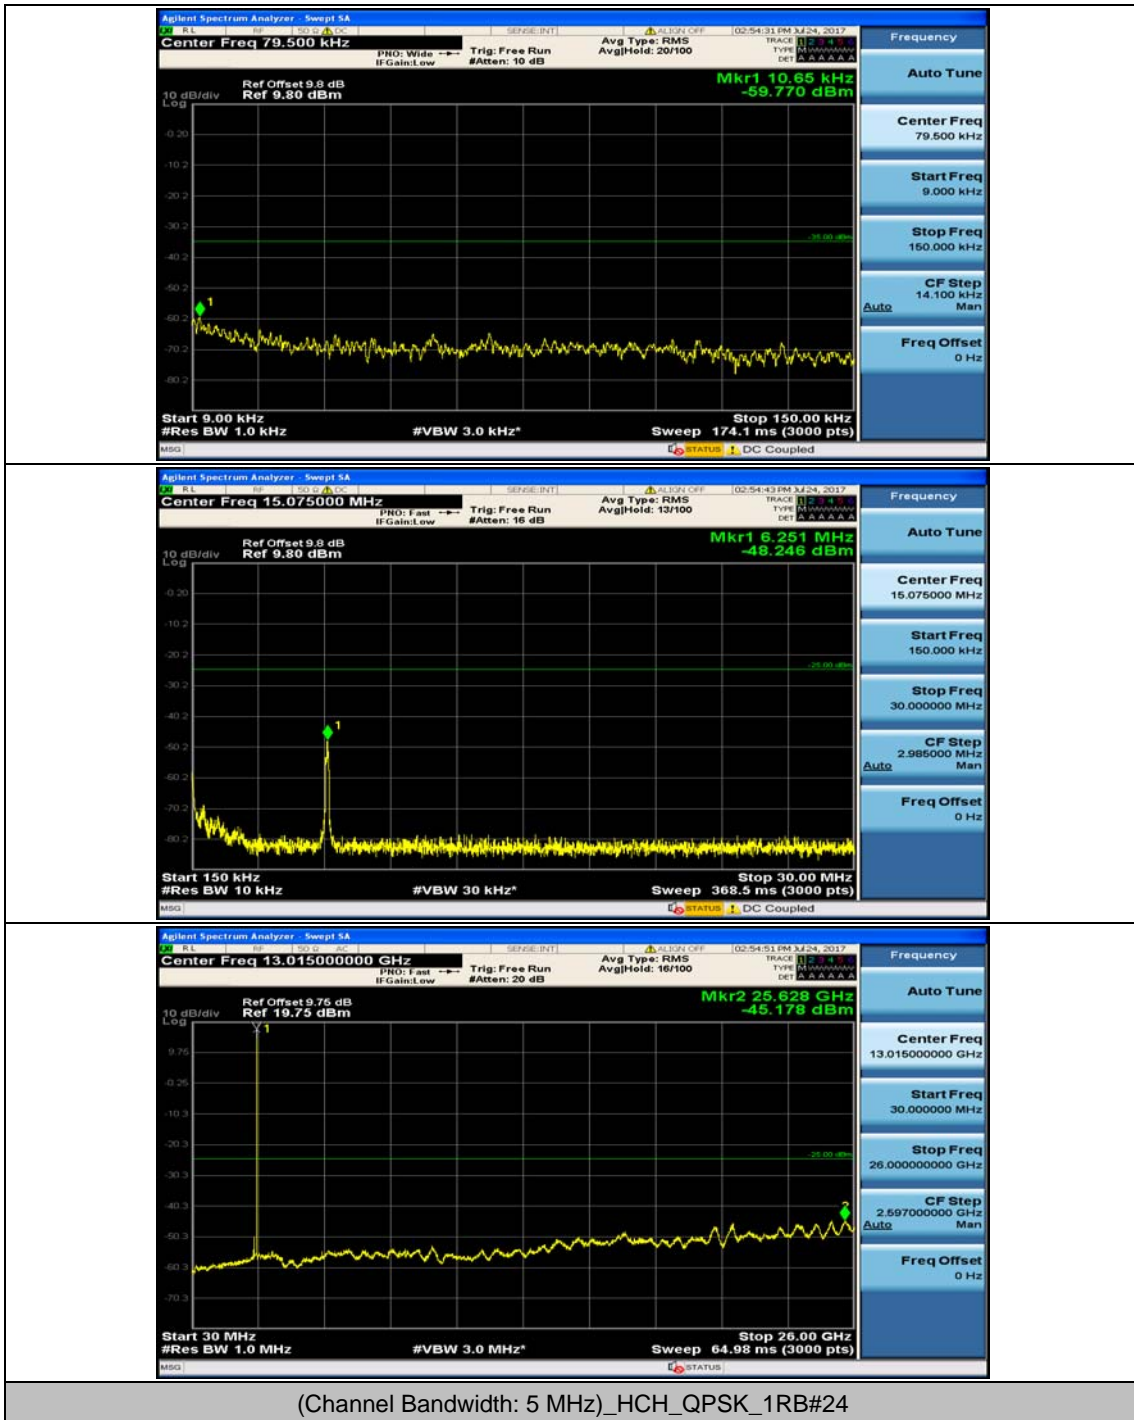

Test Graphs

Channel Bandwidth: 5 MHz

(Channel Bandwidth: 5 MHz)_MCH_QPSK_1RB#0

(Channel Bandwidth: 5 MHz)_MCH_QPSK_1RB#12

(Channel Bandwidth: 5 MHz)_HCH_QPSK_1RB#0

(Channel Bandwidth: 5 MHz)_HCH_QPSK_1RB#12