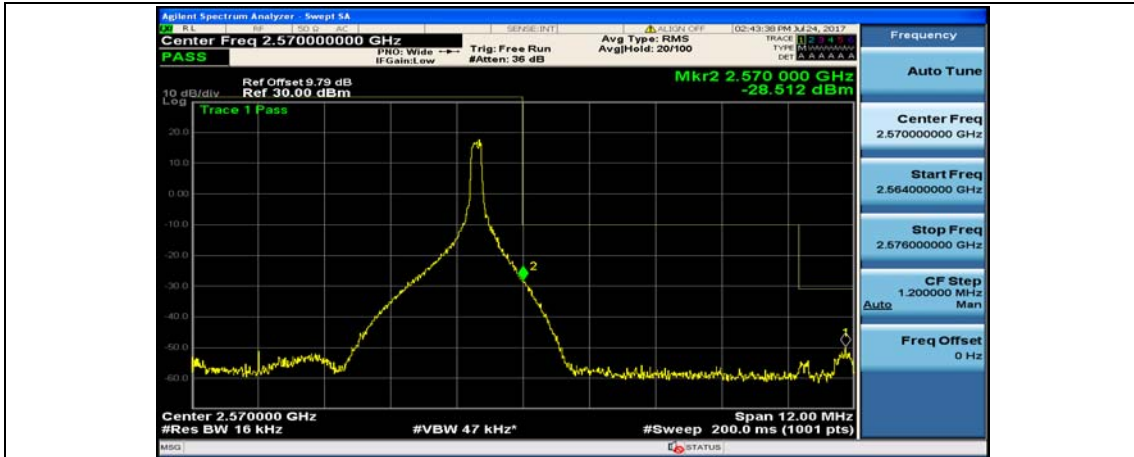

(Channel Bandwidth:15 MHz)_HCH_QPSK_1RB#74