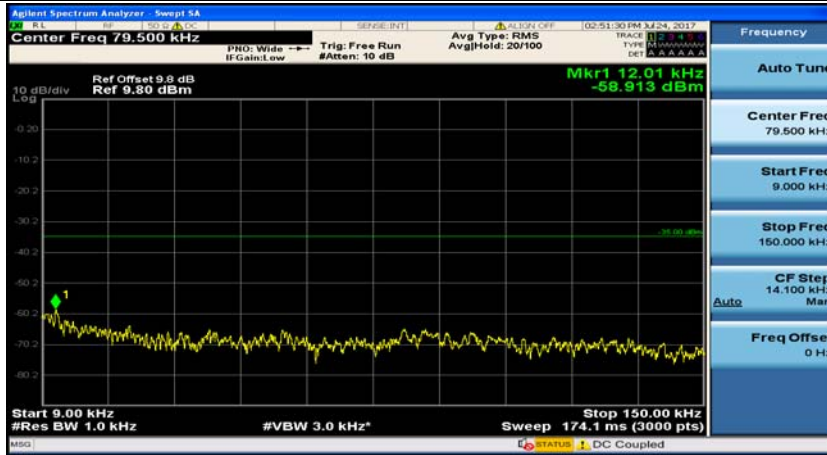

Test Graphs

Channel Bandwidth: 5 MHz

(Channel Bandwidth: 5 MHz)_MCH_QPSK_1RB#0

(Channel Bandwidth: 5 MHz)_MCH_QPSK_1RB#12

(Channel Bandwidth: 5 MHz)_HCH_QPSK_1RB#0

(Channel Bandwidth: 5 MHz)_HCH_QPSK_1RB#12