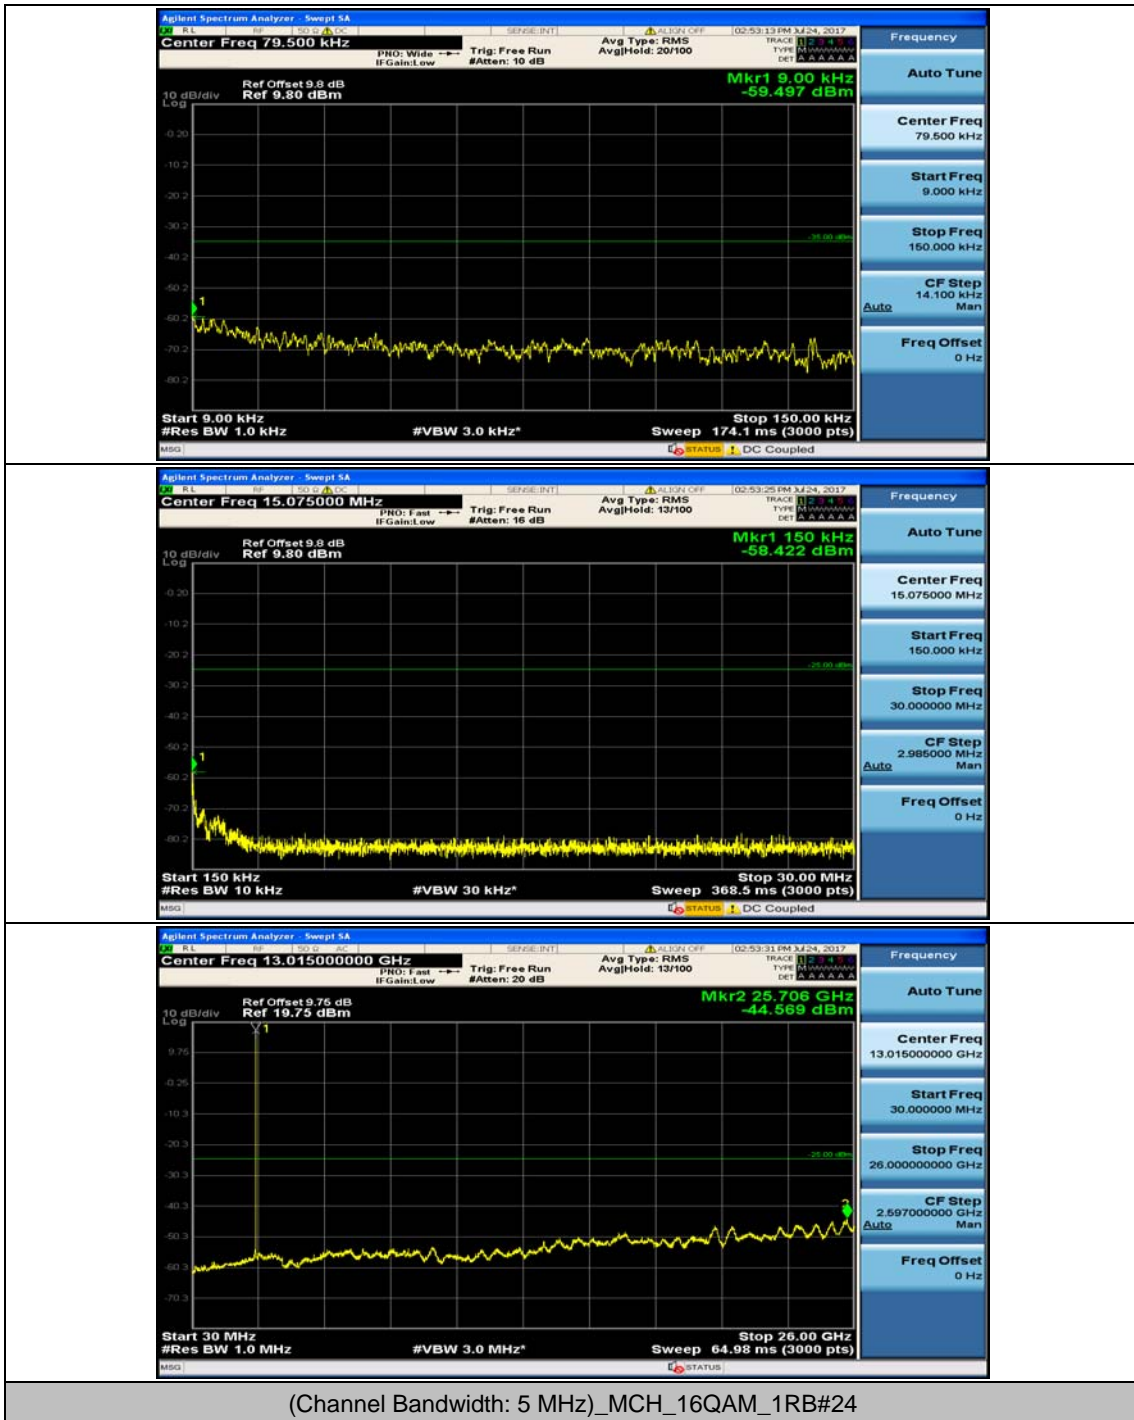

(Channel Bandwidth: 5 MHz)_HCH_QPSK_1RB#24

(Channel Bandwidth: 5 MHz)_LCH_16QAM_1RB#0

(Channel Bandwidth: 5 MHz)_LCH_16QAM_1RB#12

(Channel Bandwidth: 5 MHz)_MCH_16QAM_1RB#0

(Channel Bandwidth: 5 MHz)_MCH_16QAM_1RB#12