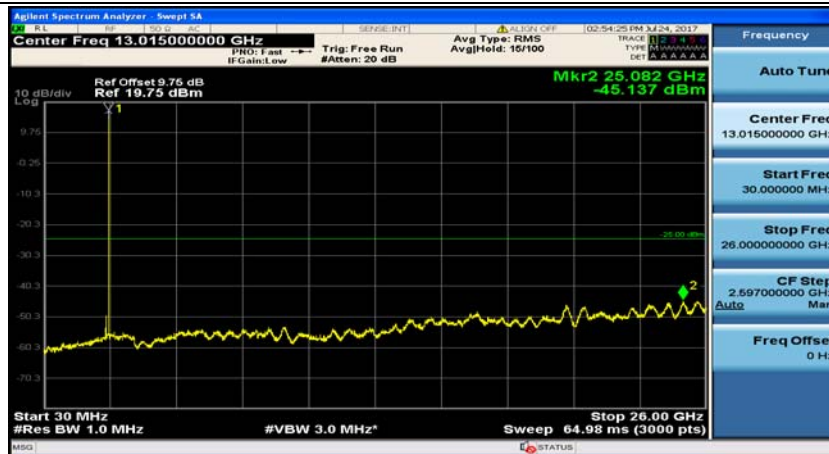

Test Graphs

Channel Bandwidth: 5 MHz

(Channel Bandwidth: 5 MHz)_MCH_QPSK_1RB#0

(Channel Bandwidth: 5 MHz)_MCH_QPSK_1RB#12

(Channel Bandwidth: 5 MHz)_HCH_QPSK_1RB#0

(Channel Bandwidth: 5 MHz)_HCH_QPSK_1RB#12