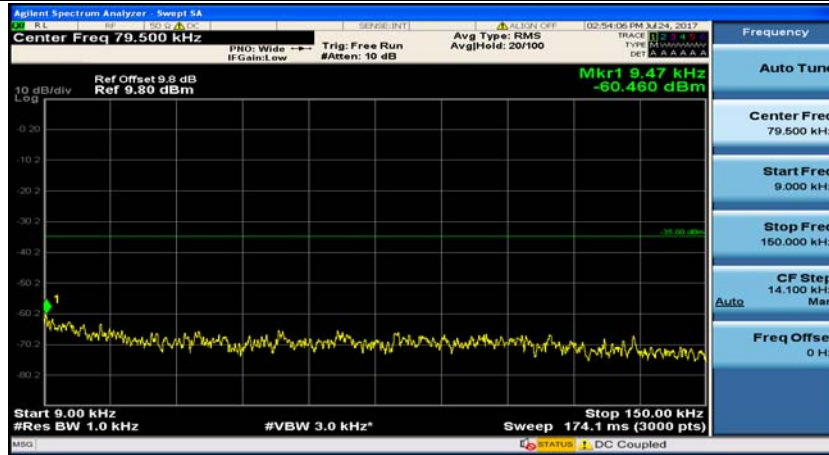

Test Graphs

Channel Bandwidth: 5 MHz

(Channel Bandwidth: 5 MHz)_MCH_QPSK_1RB#0

(Channel Bandwidth: 5 MHz)_MCH_QPSK_1RB#12

(Channel Bandwidth: 5 MHz)_HCH_QPSK_1RB#0

(Channel Bandwidth: 5 MHz)_HCH_QPSK_1RB#12