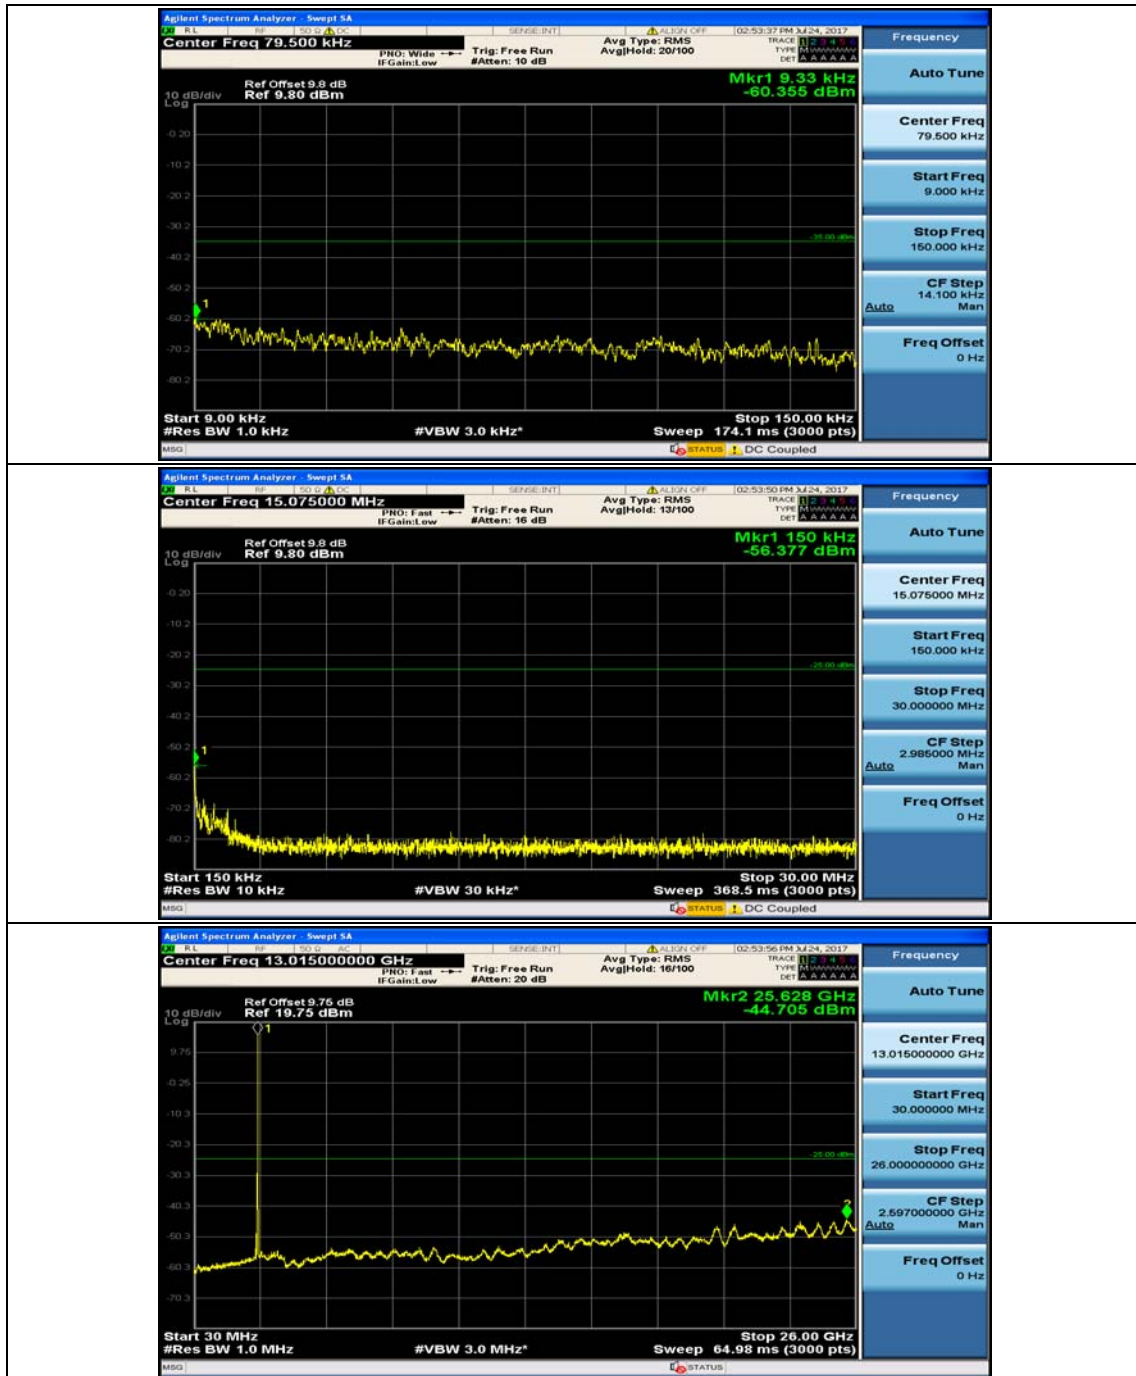

(Channel Bandwidth: 5 MHz)_HCH_QPSK_1RB#24

(Channel Bandwidth: 5 MHz)_LCH_16QAM_1RB#0

(Channel Bandwidth: 5 MHz)_LCH_16QAM_1RB#12

(Channel Bandwidth: 5 MHz)_MCH_16QAM_1RB#0

(Channel Bandwidth: 5 MHz)_MCH_16QAM_1RB#12