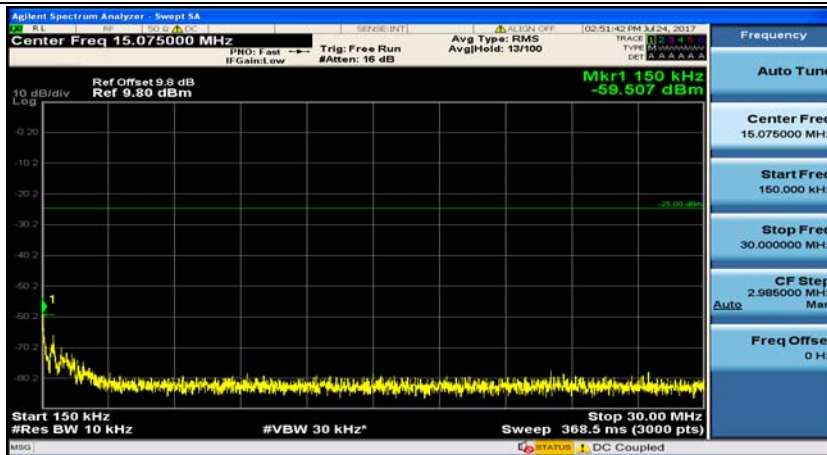

Test Graphs

Channel Bandwidth: 5 MHz

(Channel Bandwidth: 5 MHz)_MCH_QPSK_1RB#0

(Channel Bandwidth: 5 MHz)_MCH_QPSK_1RB#12

(Channel Bandwidth: 5 MHz)_HCH_QPSK_1RB#0

(Channel Bandwidth: 5 MHz)_HCH_QPSK_1RB#12