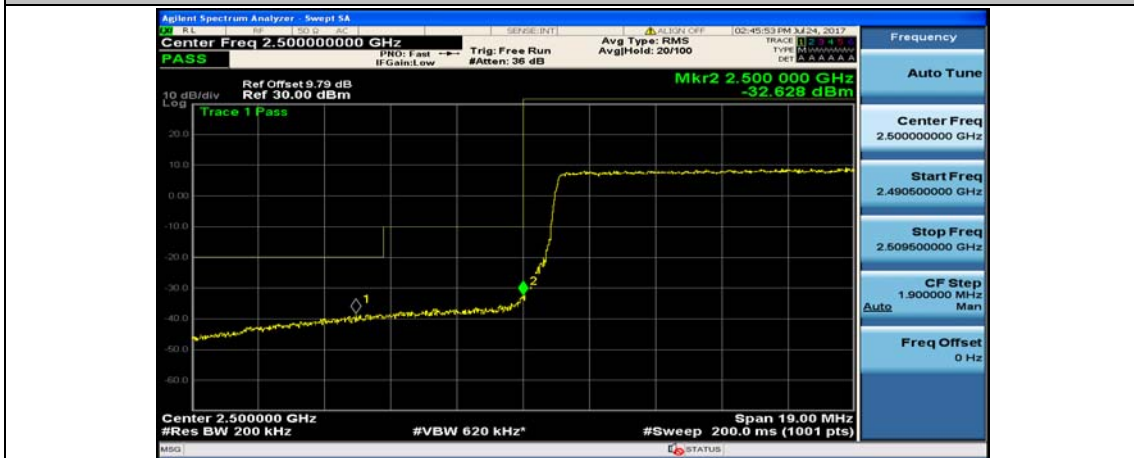

(Channel Bandwidth:15 MHz)_HCH_16QAM_75RB#0

Channel Bandwidth: 20 MHz

(Channel Bandwidth:20 MHz)_LCH_QPSK_1RB#0

(Channel Bandwidth:20 MHz)_LCH_QPSK_1RB#49

(Channel Bandwidth:20 MHz)_LCH_QPSK_1RB#99

(Channel Bandwidth:20 MHz)_LCH_QPSK_50RB#0