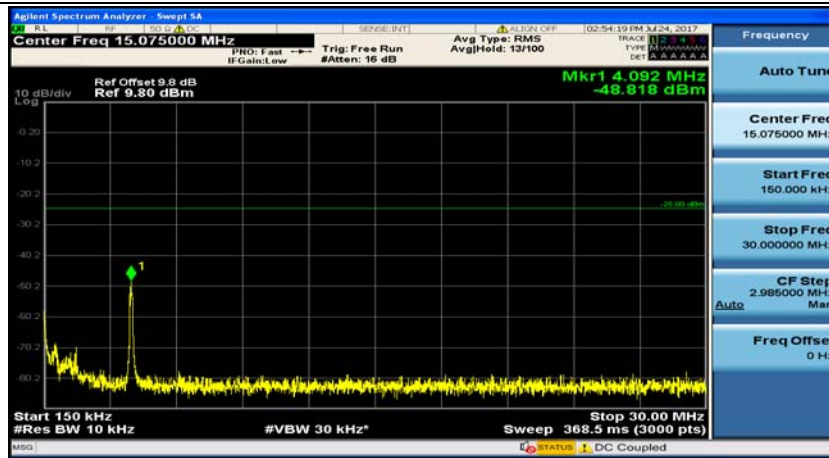

Test Graphs

Channel Bandwidth: 5 MHz

(Channel Bandwidth: 5 MHz)_MCH_QPSK_1RB#0

(Channel Bandwidth: 5 MHz)_MCH_QPSK_1RB#12

(Channel Bandwidth: 5 MHz)_HCH_QPSK_1RB#0

(Channel Bandwidth: 5 MHz)_HCH_QPSK_1RB#12