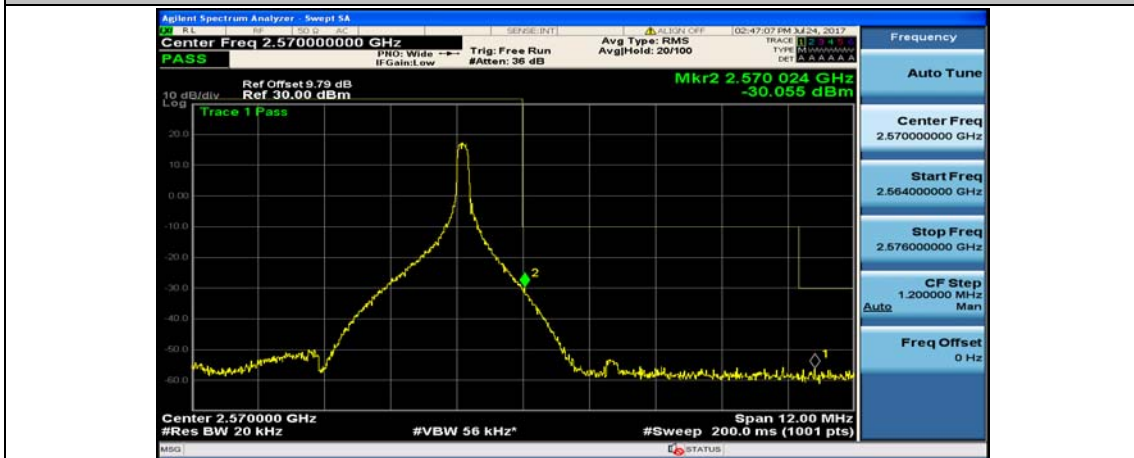

(Channel Bandwidth:20 MHz)_HCH_QPSK_1RB#99