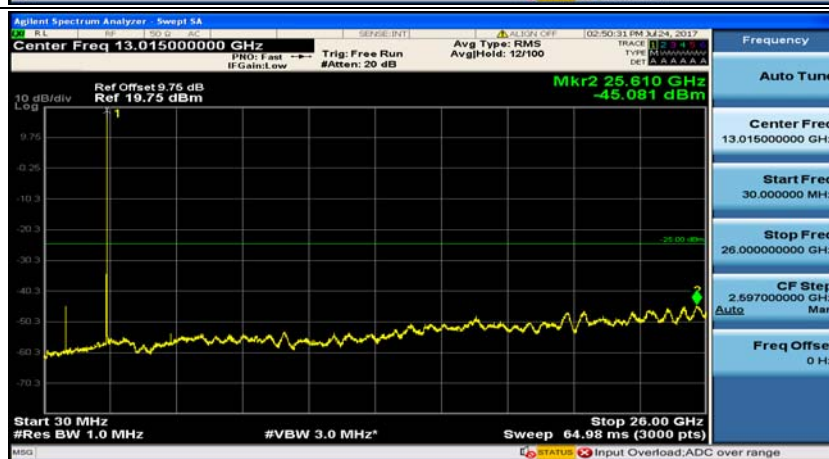

(Channel Bandwidth: 5 MHz)_LCH_16QAM_1RB#0

(Channel Bandwidth: 5 MHz)_LCH_16QAM_1RB#12