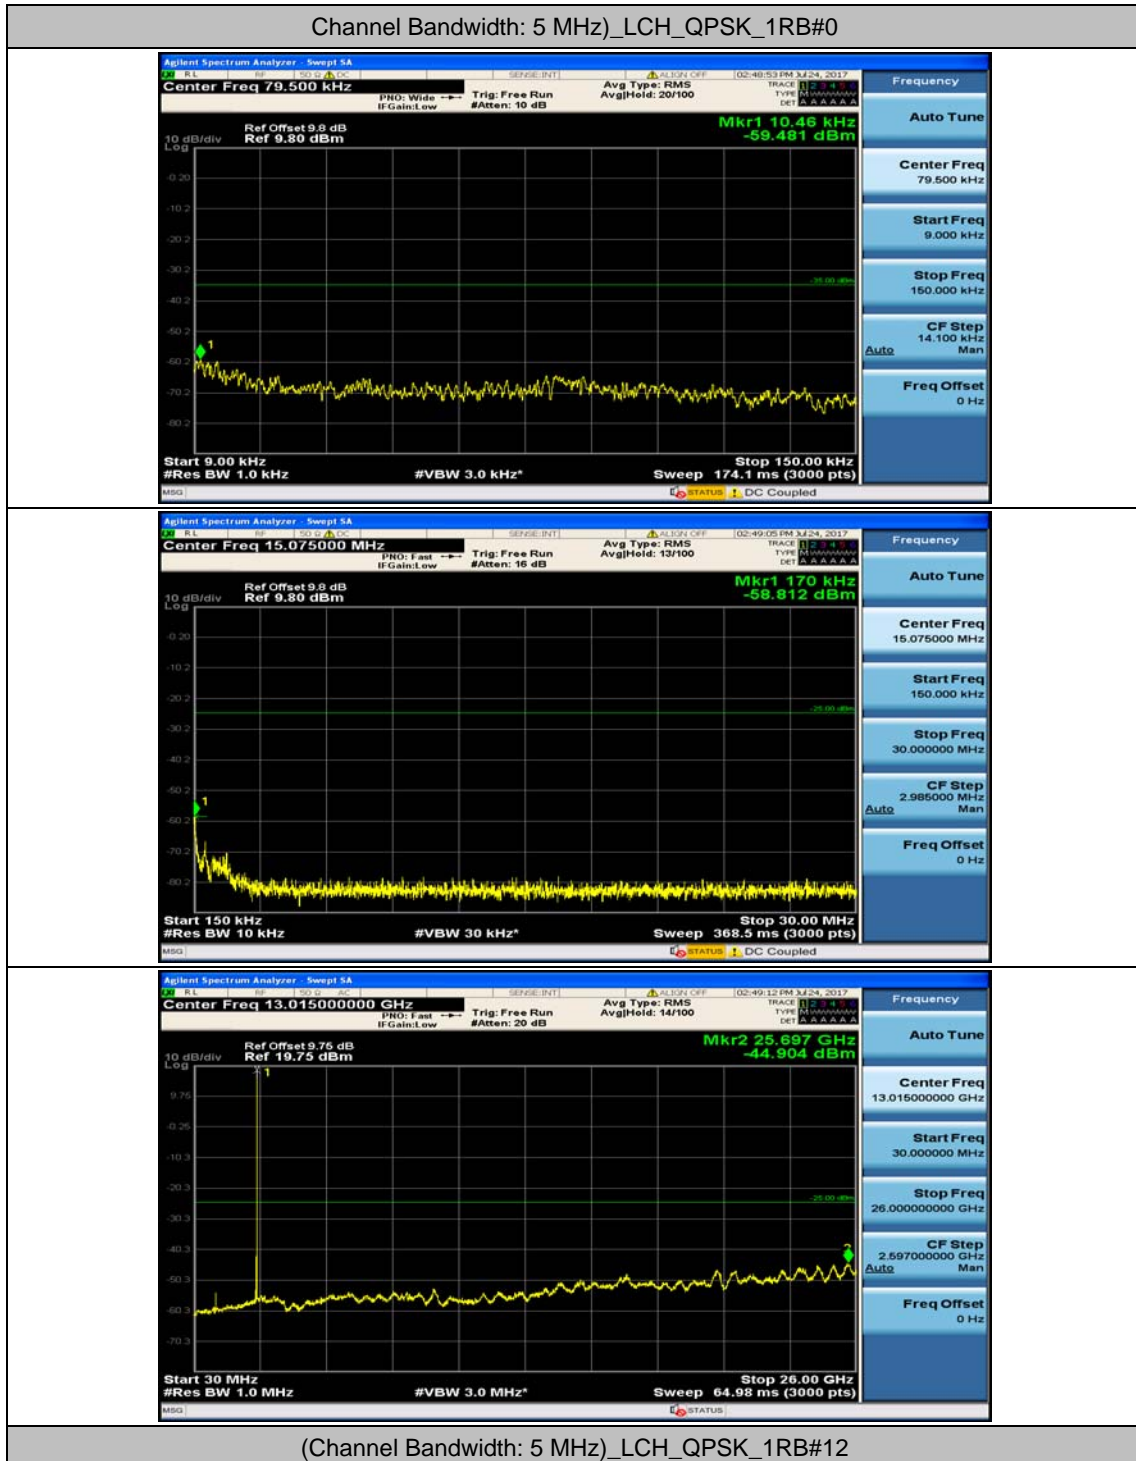

Appendix E: Conducted Spurious Emission

Test Graphs

Channel Bandwidth: 5 MHz