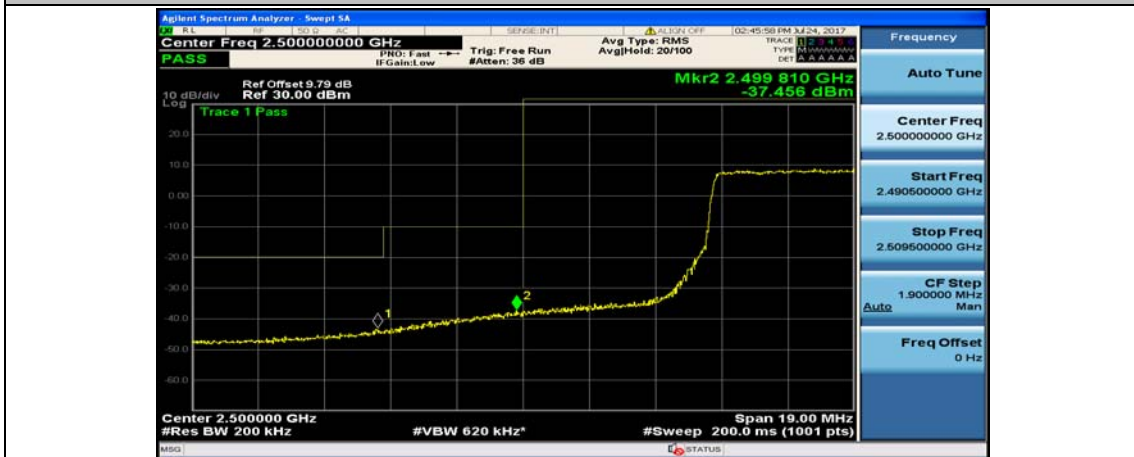

(Channel Bandwidth:20 MHz)_LCH_QPSK_50RB#25