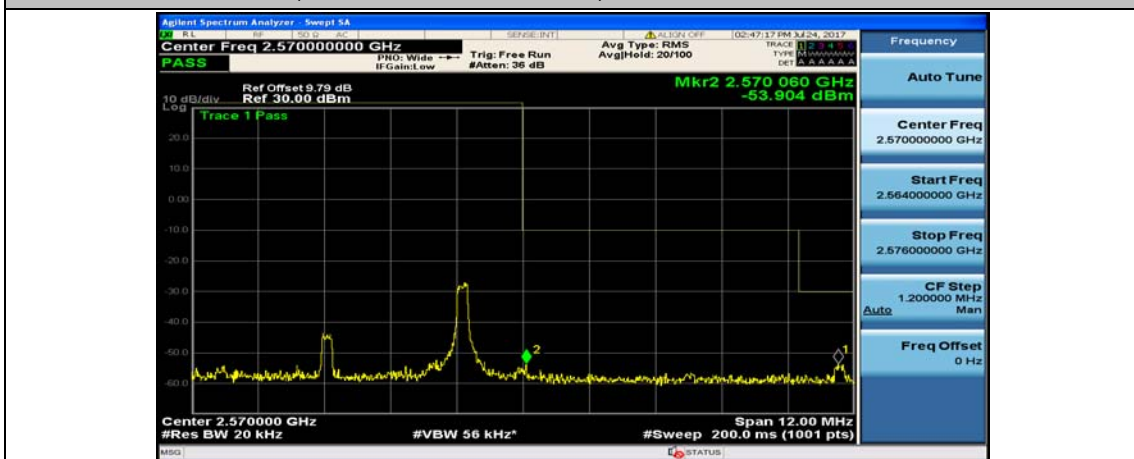

(Channel Bandwidth:20 MHz)_HCH_16QAM_1RB#0