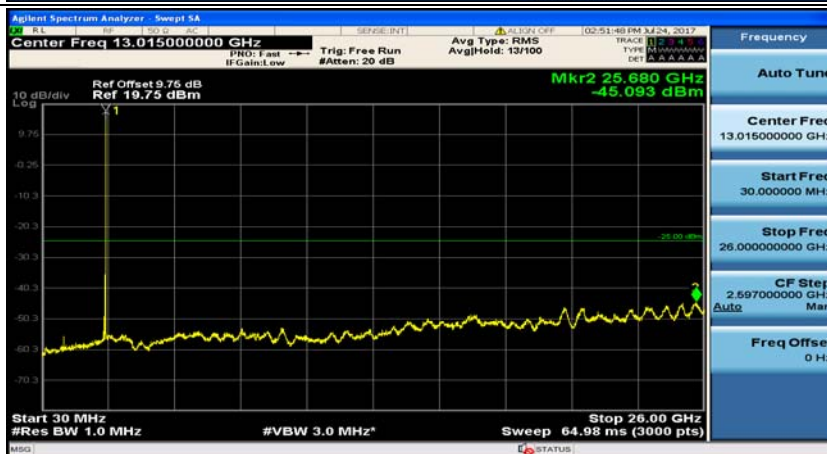

Test Graphs

Channel Bandwidth: 5 MHz

(Channel Bandwidth: 5 MHz)_MCH_QPSK_1RB#0

(Channel Bandwidth: 5 MHz)_MCH_QPSK_1RB#12

(Channel Bandwidth: 5 MHz)_HCH_QPSK_1RB#0

(Channel Bandwidth: 5 MHz)_HCH_QPSK_1RB#12