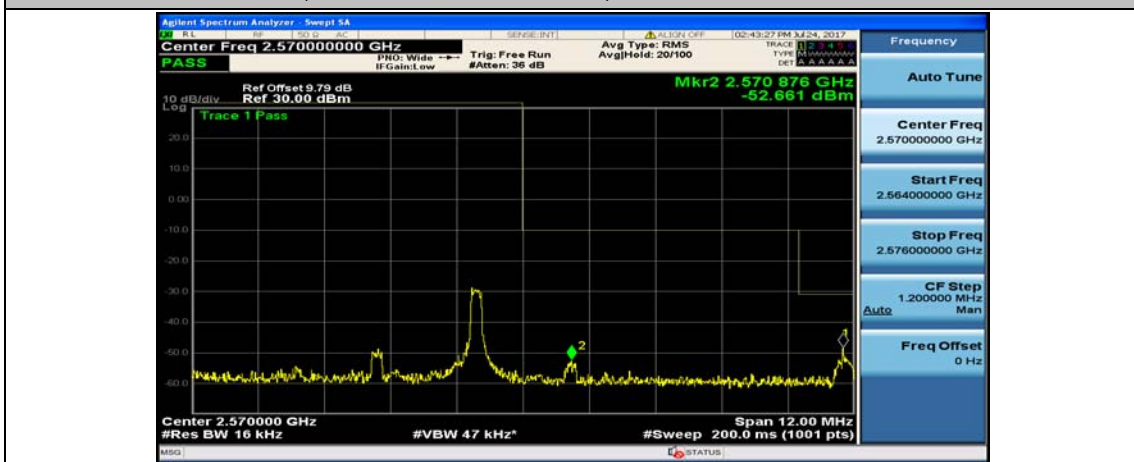

(Channel Bandwidth:15 MHz)_HCH_QPSK_1RB#0