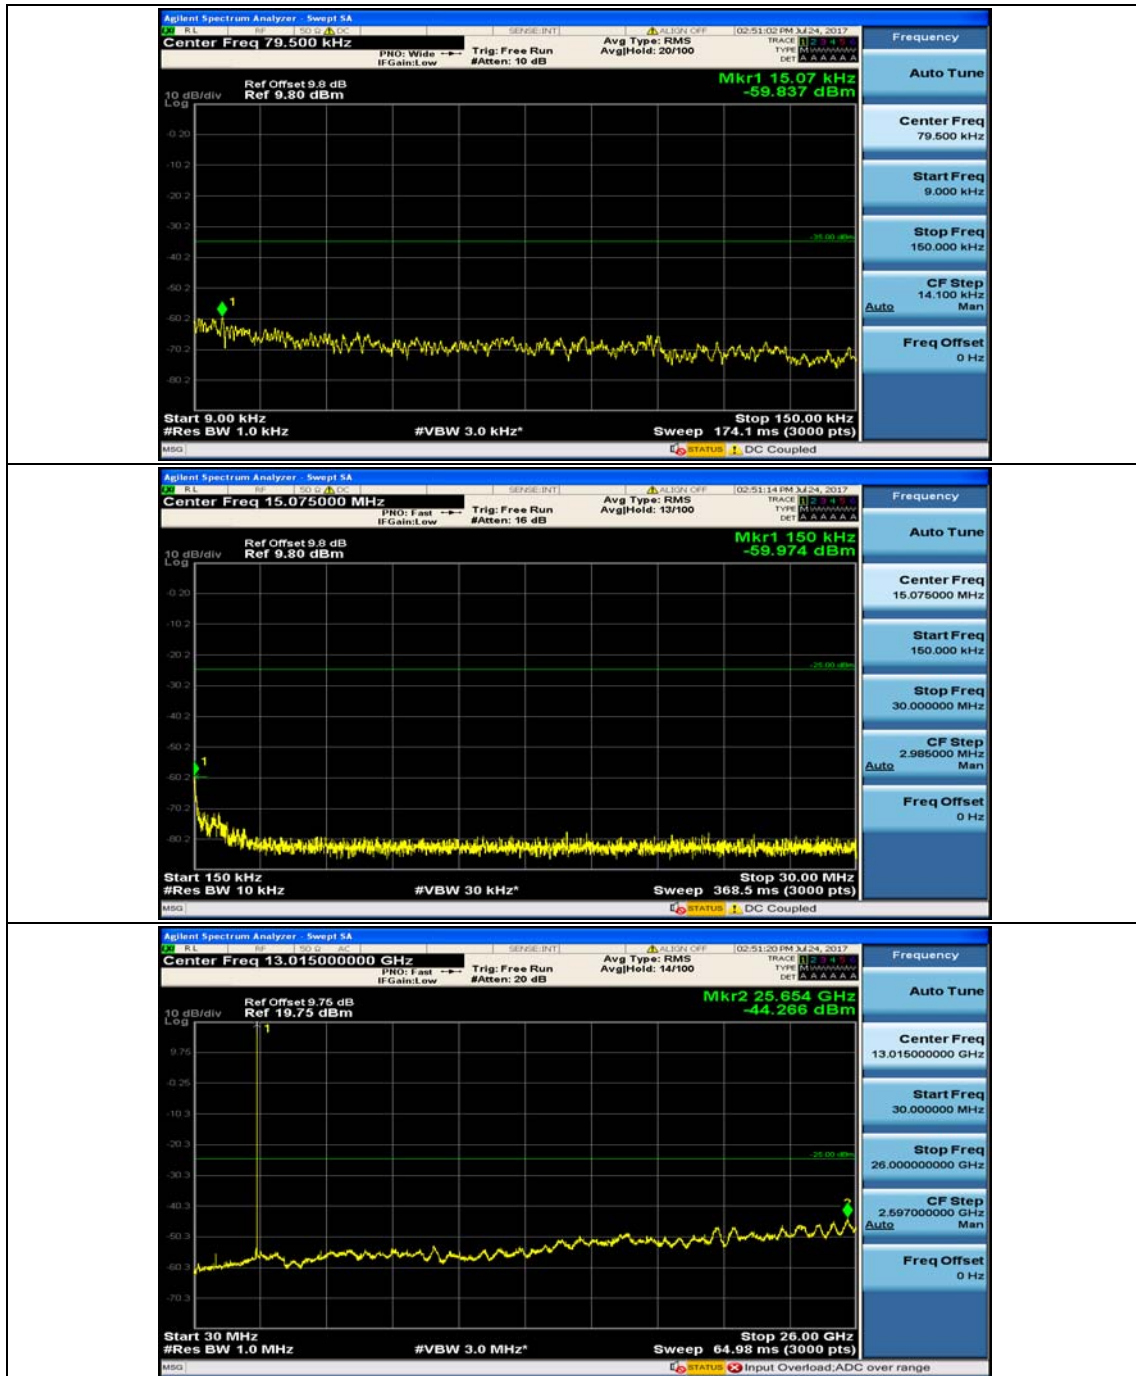

(Channel Bandwidth: 5 MHz)_HCH_QPSK_1RB#24

(Channel Bandwidth: 5 MHz)_LCH_16QAM_1RB#0

(Channel Bandwidth: 5 MHz)_LCH_16QAM_1RB#12

(Channel Bandwidth: 5 MHz)_MCH_16QAM_1RB#0

(Channel Bandwidth: 5 MHz)_MCH_16QAM_1RB#12