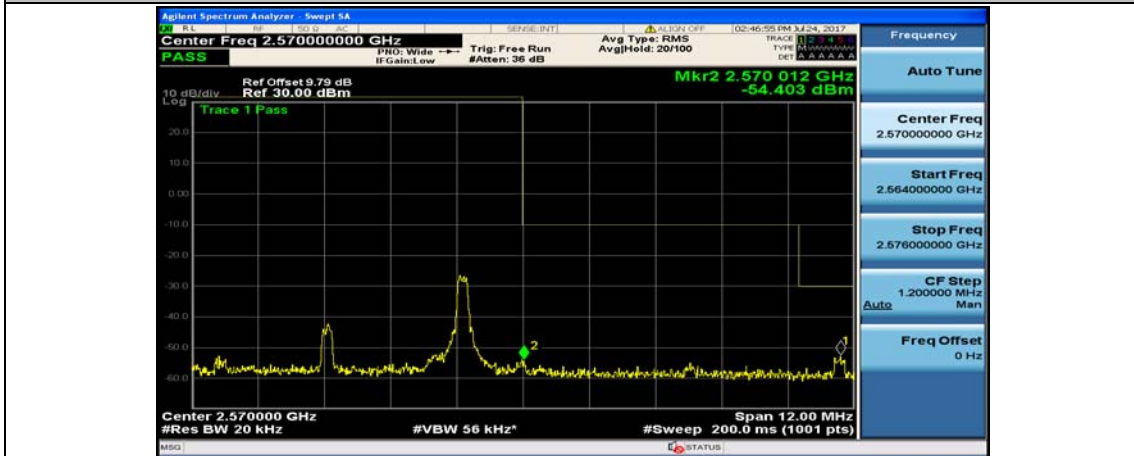

(Channel Bandwidth:20 MHz)_LCH_QPSK_50RB#25

(Channel Bandwidth:20 MHz)_LCH_QPSK_50RB#50

(Channel Bandwidth:20 MHz)_LCH_QPSK_100RB#0

(Channel Bandwidth:20 MHz)_HCH_QPSK_1RB#0

(Channel Bandwidth:20 MHz)_HCH_QPSK_1RB#49