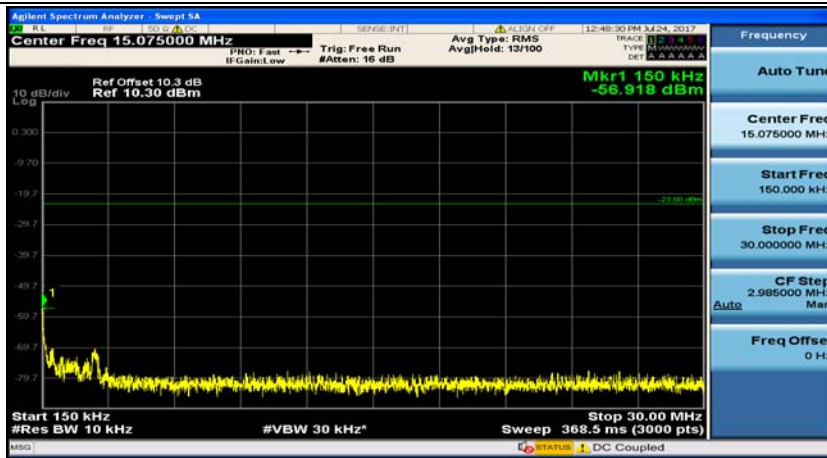

(Channel Bandwidth: 3 MHz)\_LCH\_16QAM\_1RB#0

(Channel Bandwidth: 3 MHz)\_LCH\_16QAM\_1RB#7

(Channel Bandwidth: 3 MHz)\_MCH\_16QAM\_1RB#0

(Channel Bandwidth: 3 MHz)\_MCH\_16QAM\_1RB#7

(Channel Bandwidth: 3 MHz)\_HCH\_16QAM\_1RB#0

(Channel Bandwidth: 3 MHz)\_HCH\_16QAM\_1RB#7