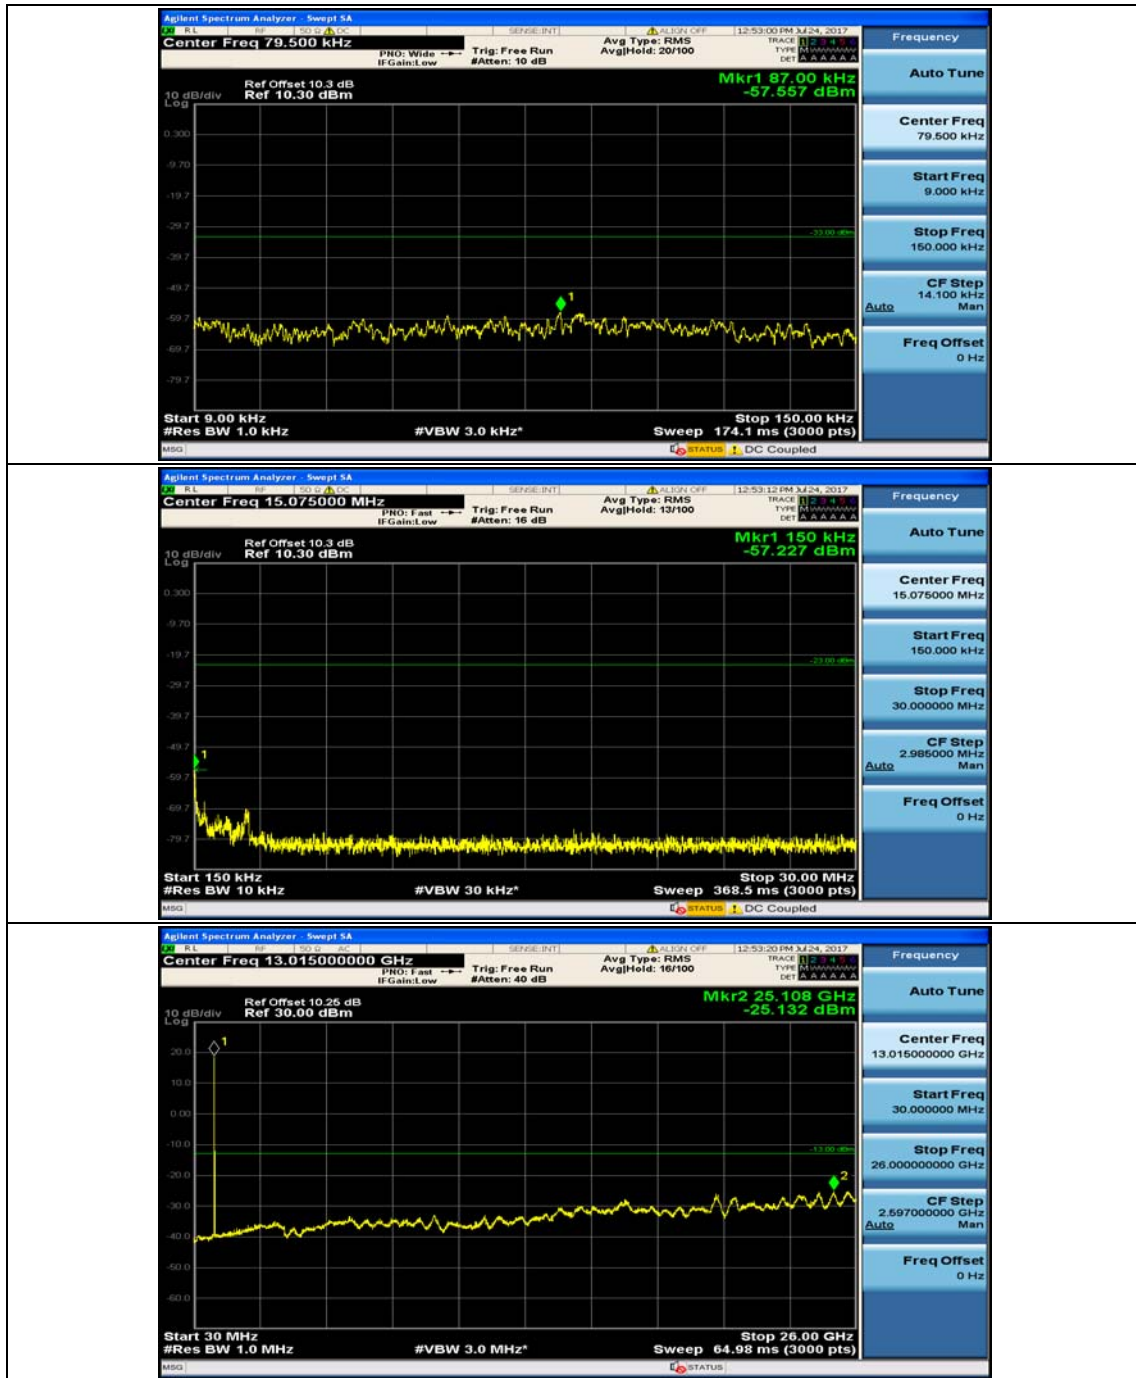

### Channel Bandwidth: 5 MHz

(Channel Bandwidth: 5 MHz)\_MCH\_QPSK\_1RB#0

(Channel Bandwidth: 5 MHz)\_MCH\_QPSK\_1RB#12

## (Channel Bandwidth: 5 MHz)\_HCH\_QPSK\_1RB#0