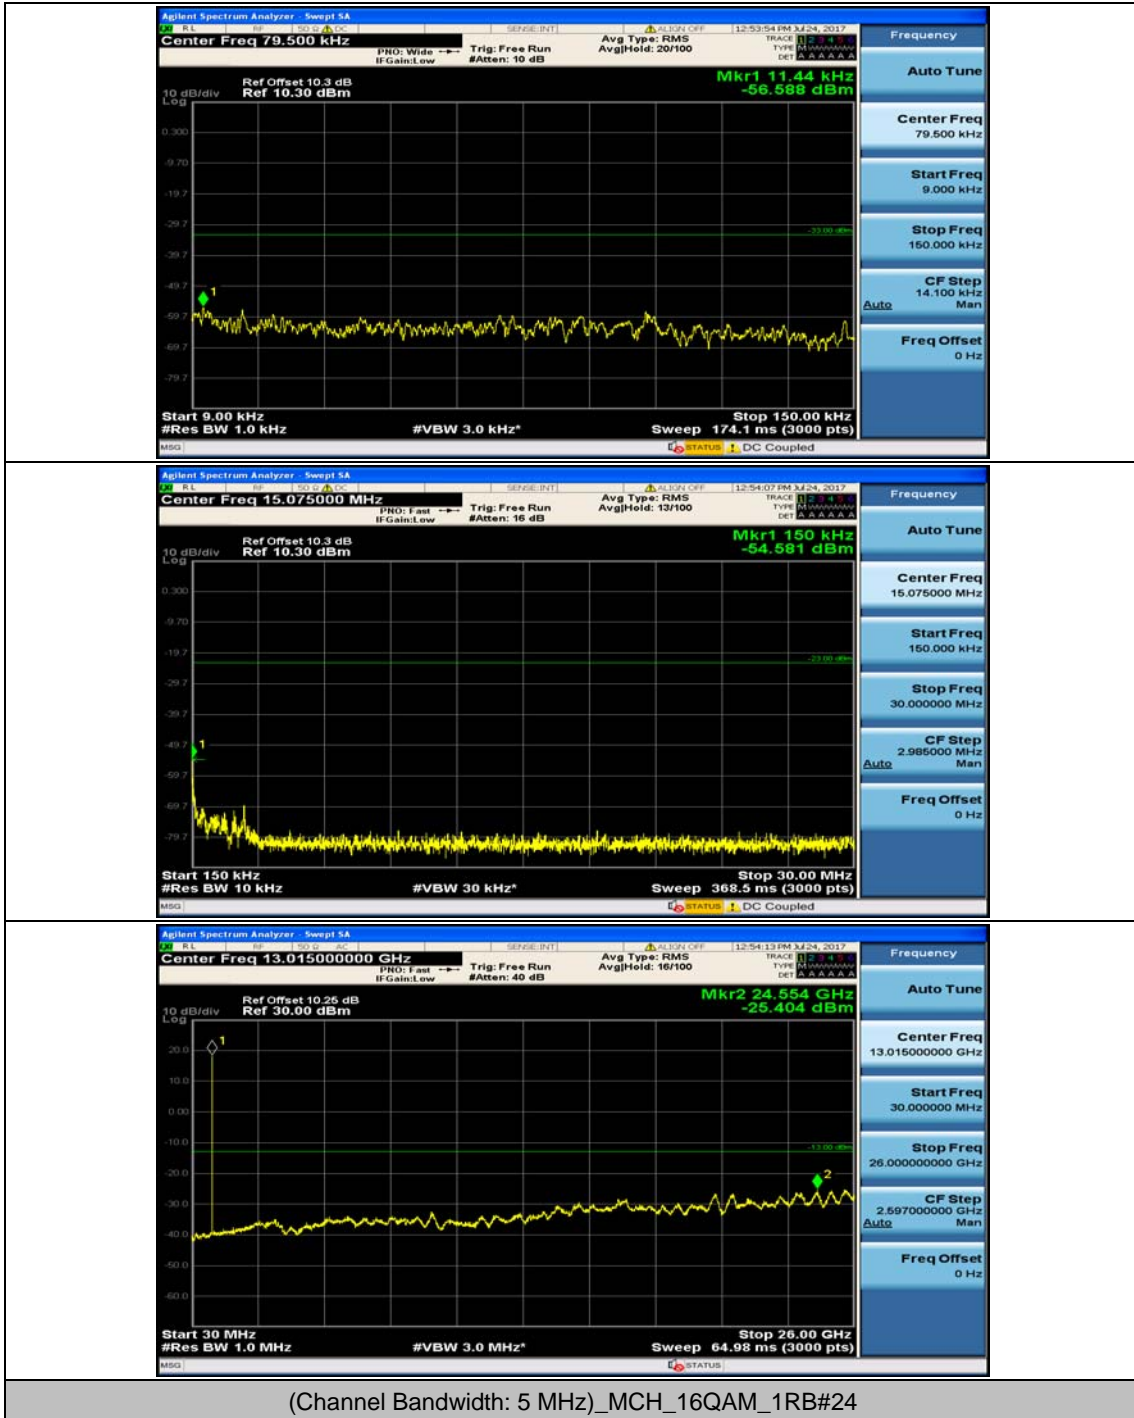

## (Channel Bandwidth: 5 MHz)\_HCH\_QPSK\_1RB#0

## (Channel Bandwidth: 5 MHz)\_HCH\_QPSK\_1RB#12

(Channel Bandwidth: 5 MHz)\_LCH\_16QAM\_1RB#0

(Channel Bandwidth: 5 MHz)\_LCH\_16QAM\_1RB#12

(Channel Bandwidth: 5 MHz)\_MCH\_16QAM\_1RB#0

(Channel Bandwidth: 5 MHz)\_MCH\_16QAM\_1RB#12

(Channel Bandwidth: 5 MHz)\_HCH\_16QAM\_1RB#0

(Channel Bandwidth: 5 MHz)\_HCH\_16QAM\_1RB#12