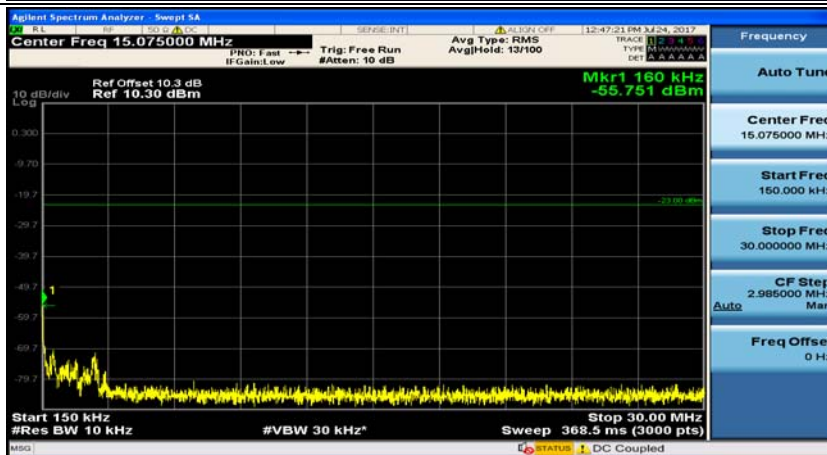

### Channel Bandwidth: 3 MHz

(Channel Bandwidth: 3 MHz)\_MCH\_QPSK\_1RB#0

(Channel Bandwidth: 3 MHz)\_MCH\_QPSK\_1RB#7

(Channel Bandwidth: 3 MHz)\_HCH\_QPSK\_1RB#0

(Channel Bandwidth: 3 MHz)\_HCH\_QPSK\_1RB#7

(Channel Bandwidth: 3 MHz)\_LCH\_16QAM\_1RB#0

(Channel Bandwidth: 3 MHz)\_LCH\_16QAM\_1RB#7

(Channel Bandwidth: 3 MHz)\_MCH\_16QAM\_1RB#0

(Channel Bandwidth: 3 MHz)\_MCH\_16QAM\_1RB#7

(Channel Bandwidth: 3 MHz)\_HCH\_16QAM\_1RB#0