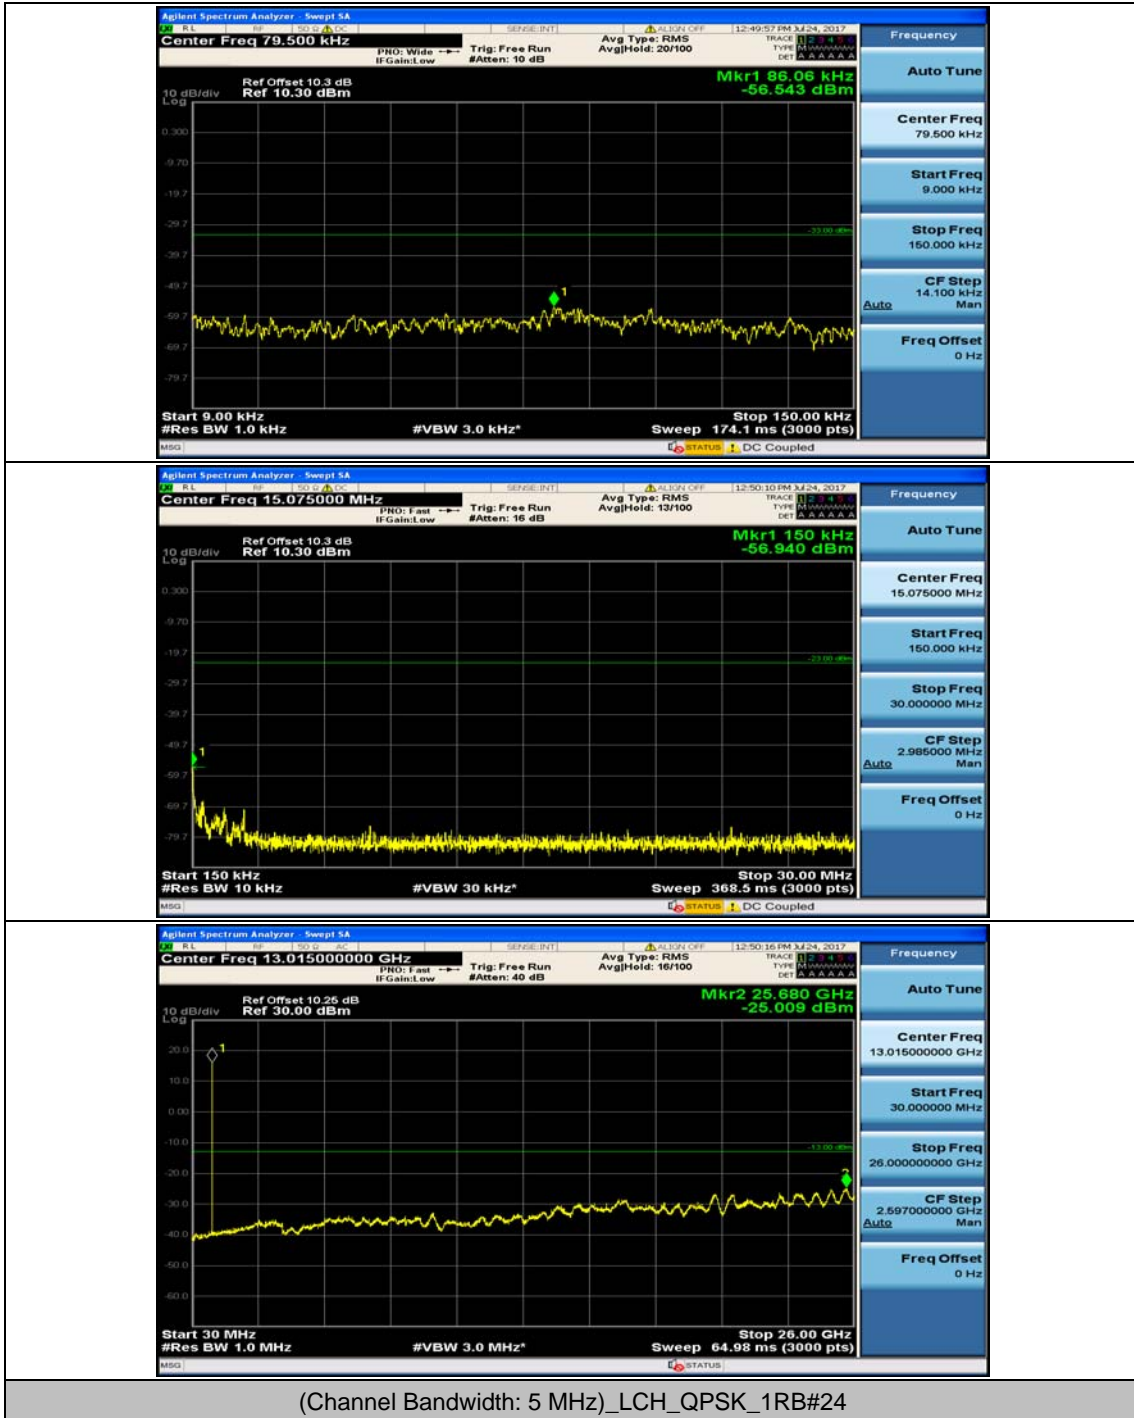

### Channel Bandwidth: 3 MHz

(Channel Bandwidth: 3 MHz)\_MCH\_QPSK\_1RB#0

(Channel Bandwidth: 3 MHz)\_MCH\_QPSK\_1RB#7

(Channel Bandwidth: 3 MHz)\_HCH\_QPSK\_1RB#0

(Channel Bandwidth: 3 MHz)\_HCH\_QPSK\_1RB#7

(Channel Bandwidth: 3 MHz)\_LCH\_16QAM\_1RB#0

(Channel Bandwidth: 3 MHz)\_LCH\_16QAM\_1RB#7

(Channel Bandwidth: 3 MHz)\_MCH\_16QAM\_1RB#0

(Channel Bandwidth: 3 MHz)\_MCH\_16QAM\_1RB#7

(Channel Bandwidth: 3 MHz)\_HCH\_16QAM\_1RB#0

(Channel Bandwidth: 3 MHz)\_HCH\_16QAM\_1RB#7

### Channel Bandwidth: 5 MHz

(Channel Bandwidth: 5 MHz)\_MCH\_QPSK\_1RB#0

(Channel Bandwidth: 5 MHz)\_MCH\_QPSK\_1RB#12