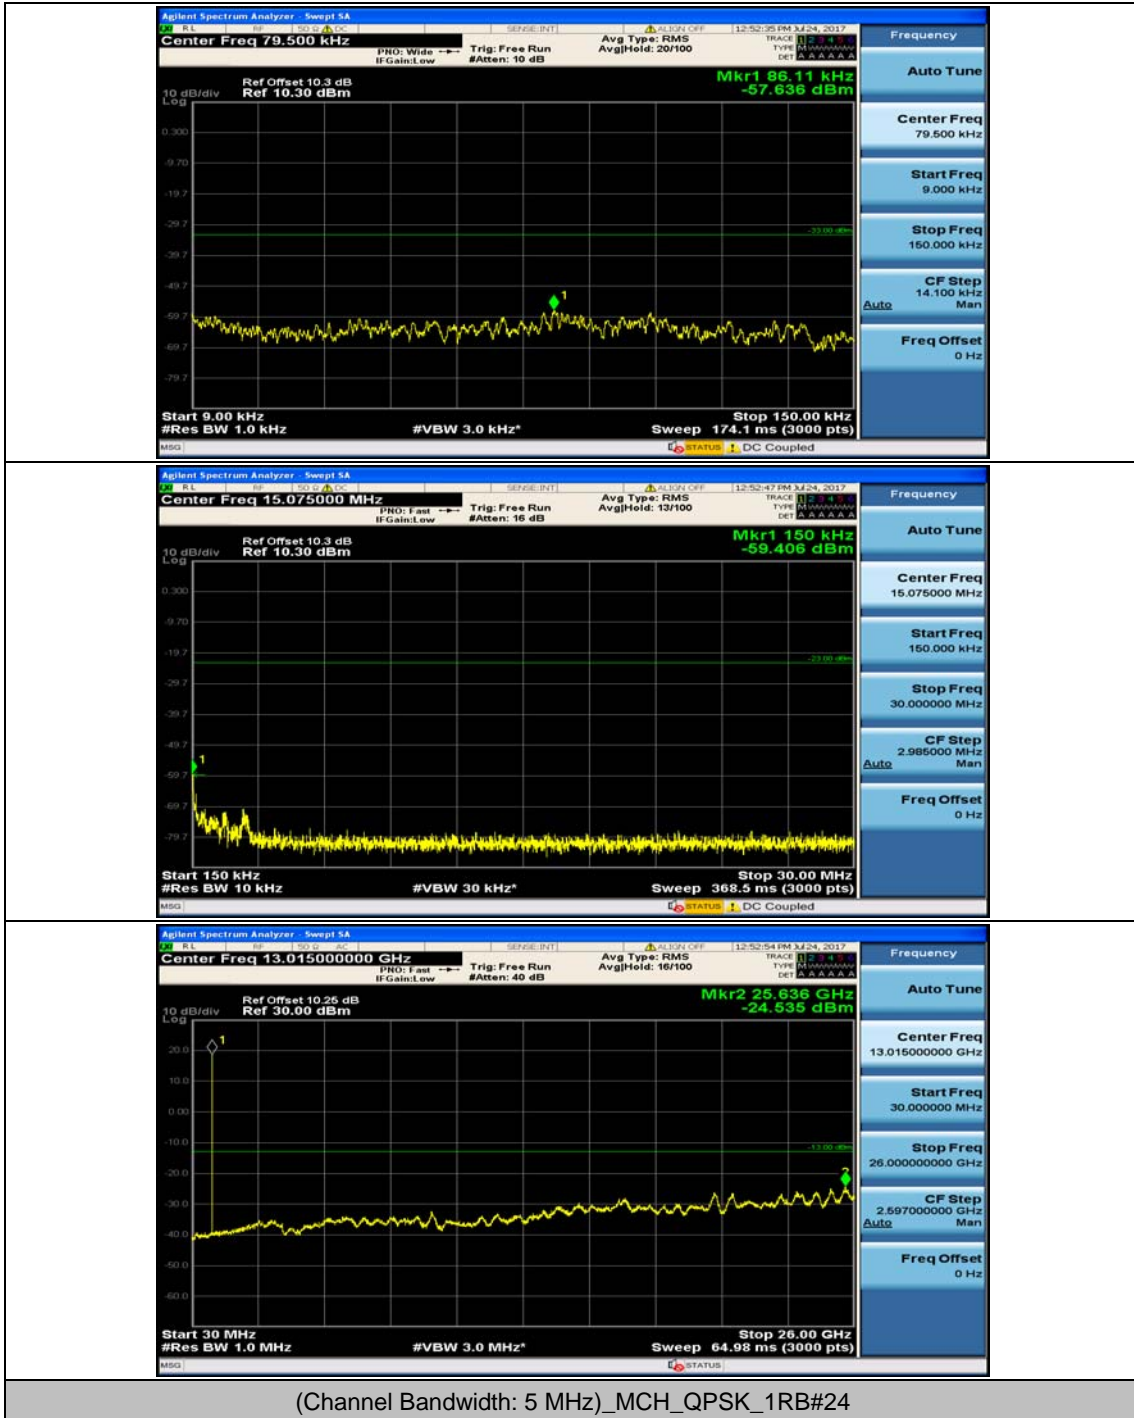

### Channel Bandwidth: 5 MHz

(Channel Bandwidth: 5 MHz)\_MCH\_QPSK\_1RB#0

(Channel Bandwidth: 5 MHz)\_MCH\_QPSK\_1RB#12

## (Channel Bandwidth: 5 MHz)\_HCH\_QPSK\_1RB#0