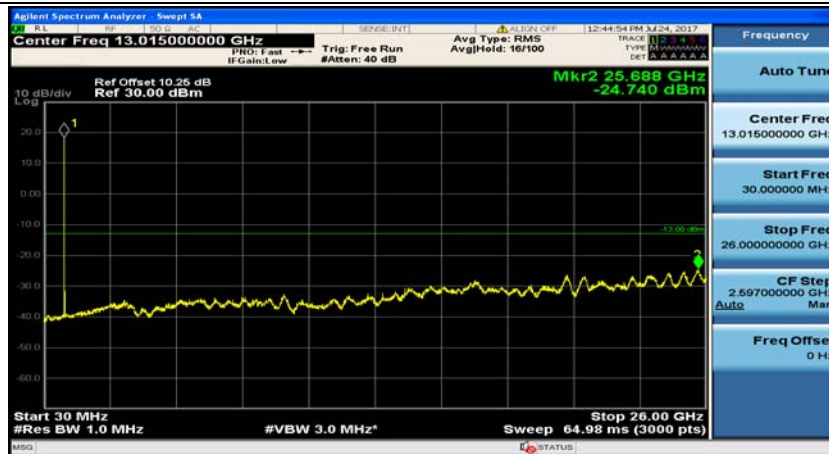

### Channel Bandwidth: 3 MHz

(Channel Bandwidth: 3 MHz)\_MCH\_QPSK\_1RB#0

(Channel Bandwidth: 3 MHz)\_MCH\_QPSK\_1RB#7

(Channel Bandwidth: 3 MHz)\_HCH\_QPSK\_1RB#0

(Channel Bandwidth: 3 MHz)\_HCH\_QPSK\_1RB#7

(Channel Bandwidth: 3 MHz)\_LCH\_16QAM\_1RB#0

(Channel Bandwidth: 3 MHz)\_LCH\_16QAM\_1RB#7

(Channel Bandwidth: 3 MHz)\_MCH\_16QAM\_1RB#0

(Channel Bandwidth: 3 MHz)\_MCH\_16QAM\_1RB#7

(Channel Bandwidth: 3 MHz)\_HCH\_16QAM\_1RB#0

(Channel Bandwidth: 3 MHz)\_HCH\_16QAM\_1RB#7