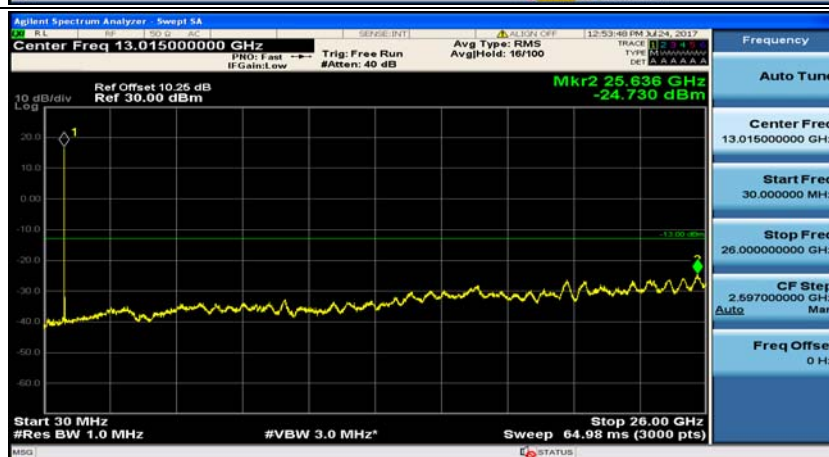

## (Channel Bandwidth: 5 MHz)\_HCH\_QPSK\_1RB#0

## (Channel Bandwidth: 5 MHz)\_HCH\_QPSK\_1RB#12

(Channel Bandwidth: 5 MHz)\_LCH\_16QAM\_1RB#0

(Channel Bandwidth: 5 MHz)\_LCH\_16QAM\_1RB#12

(Channel Bandwidth: 5 MHz)\_MCH\_16QAM\_1RB#0

(Channel Bandwidth: 5 MHz)\_MCH\_16QAM\_1RB#12