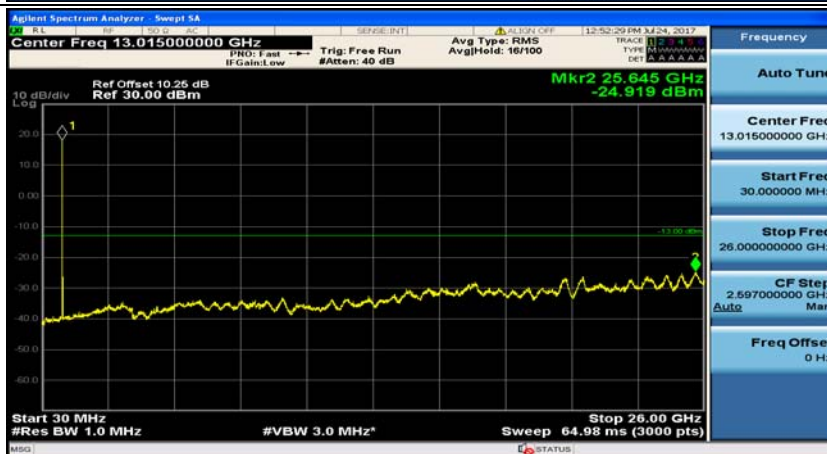

### Channel Bandwidth: 5 MHz

(Channel Bandwidth: 5 MHz)\_MCH\_QPSK\_1RB#0

(Channel Bandwidth: 5 MHz)\_MCH\_QPSK\_1RB#12

## (Channel Bandwidth: 5 MHz)\_HCH\_QPSK\_1RB#0