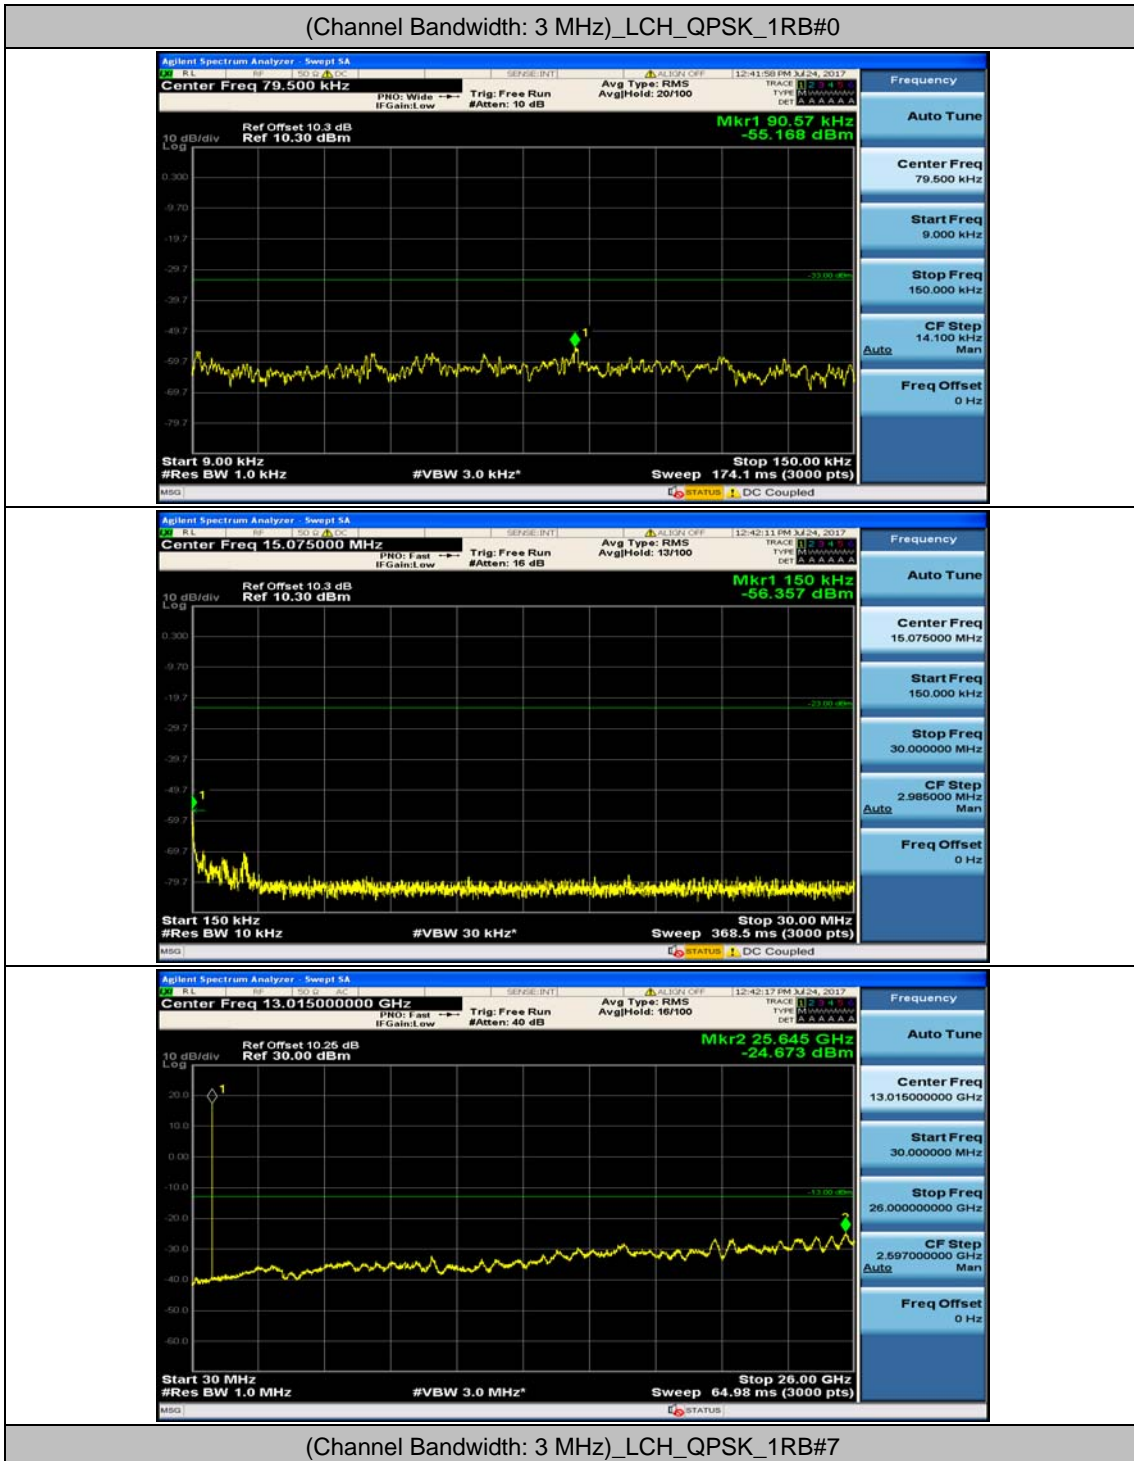

### Channel Bandwidth: 3 MHz

(Channel Bandwidth: 3 MHz)\_MCH\_QPSK\_1RB#0

(Channel Bandwidth: 3 MHz)\_MCH\_QPSK\_1RB#7

(Channel Bandwidth: 3 MHz)\_HCH\_QPSK\_1RB#0

(Channel Bandwidth: 3 MHz)\_HCH\_QPSK\_1RB#7

(Channel Bandwidth: 3 MHz)\_LCH\_16QAM\_1RB#0

(Channel Bandwidth: 3 MHz)\_LCH\_16QAM\_1RB#7

(Channel Bandwidth: 3 MHz)\_MCH\_16QAM\_1RB#0

(Channel Bandwidth: 3 MHz)\_MCH\_16QAM\_1RB#7

(Channel Bandwidth: 3 MHz)\_HCH\_16QAM\_1RB#0