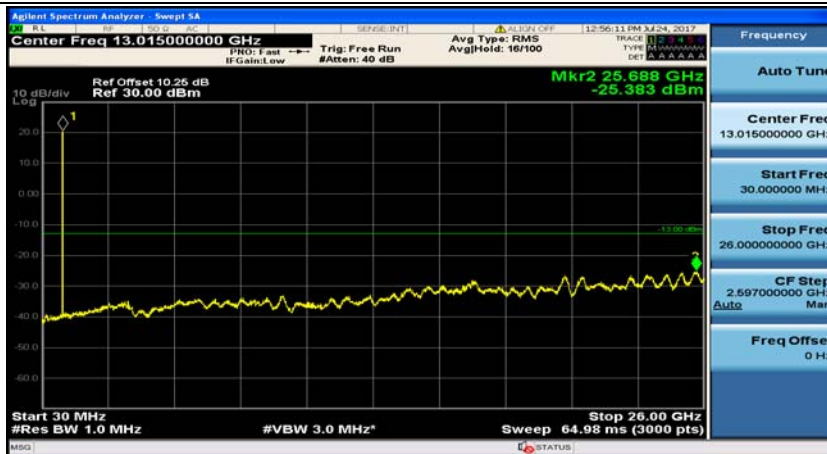

(Channel Bandwidth: 5 MHz)_HCH_16QAM_1RB#0