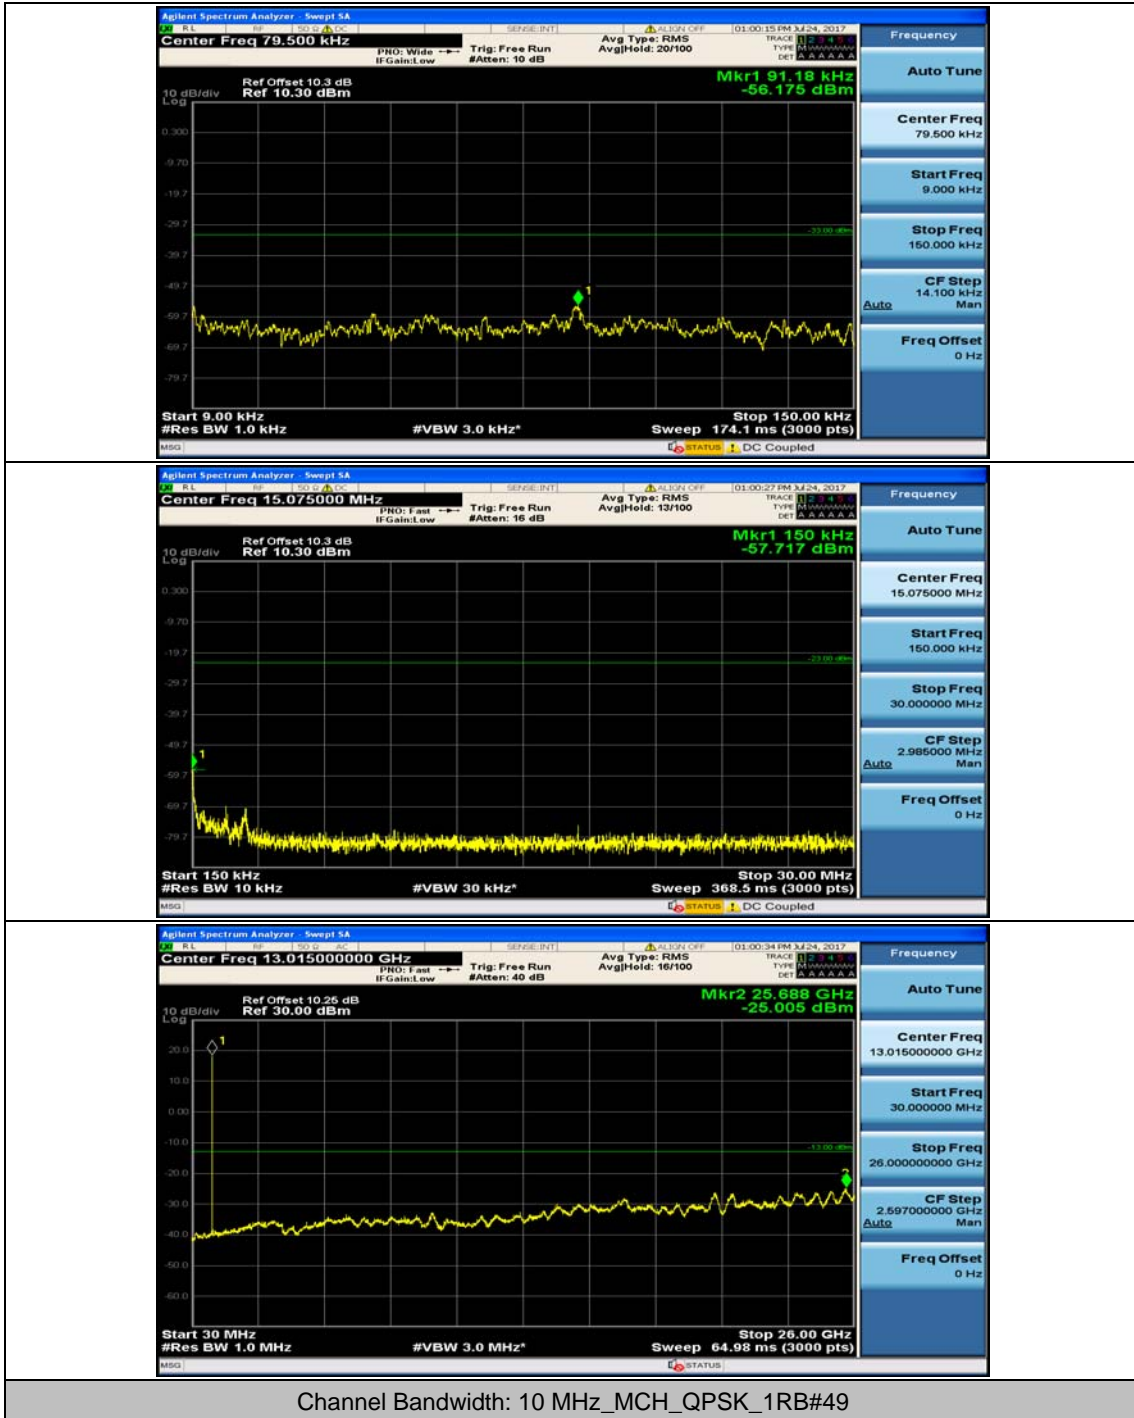

(Channel Bandwidth: 5 MHz)\_HCH\_16QAM\_1RB#0

(Channel Bandwidth: 5 MHz)\_HCH\_16QAM\_1RB#12

### Channel Bandwidth: 10 MHz

Channel Bandwidth: 10 MHz\_MCH\_QPSK\_1RB#0

Channel Bandwidth: 10 MHz\_MCH\_QPSK\_1RB#24

Channel Bandwidth: 10 MHz\_HCH\_QPSK\_1RB#0

Channel Bandwidth: 10 MHz\_HCH\_QPSK\_1RB#24