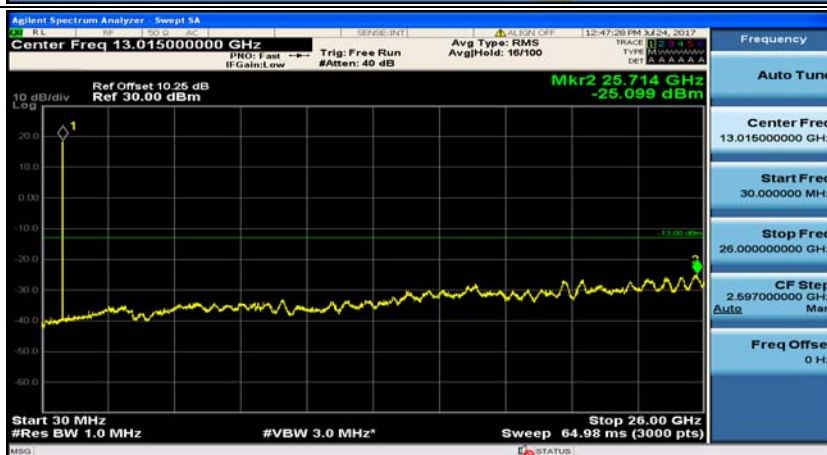

### Channel Bandwidth: 3 MHz

(Channel Bandwidth: 3 MHz)\_MCH\_QPSK\_1RB#0

(Channel Bandwidth: 3 MHz)\_MCH\_QPSK\_1RB#7

(Channel Bandwidth: 3 MHz)\_HCH\_QPSK\_1RB#0

(Channel Bandwidth: 3 MHz)\_HCH\_QPSK\_1RB#7

(Channel Bandwidth: 3 MHz)\_LCH\_16QAM\_1RB#0

(Channel Bandwidth: 3 MHz)\_LCH\_16QAM\_1RB#7

(Channel Bandwidth: 3 MHz)\_MCH\_16QAM\_1RB#0

(Channel Bandwidth: 3 MHz)\_MCH\_16QAM\_1RB#7

(Channel Bandwidth: 3 MHz)\_HCH\_16QAM\_1RB#0

(Channel Bandwidth: 3 MHz)\_HCH\_16QAM\_1RB#7