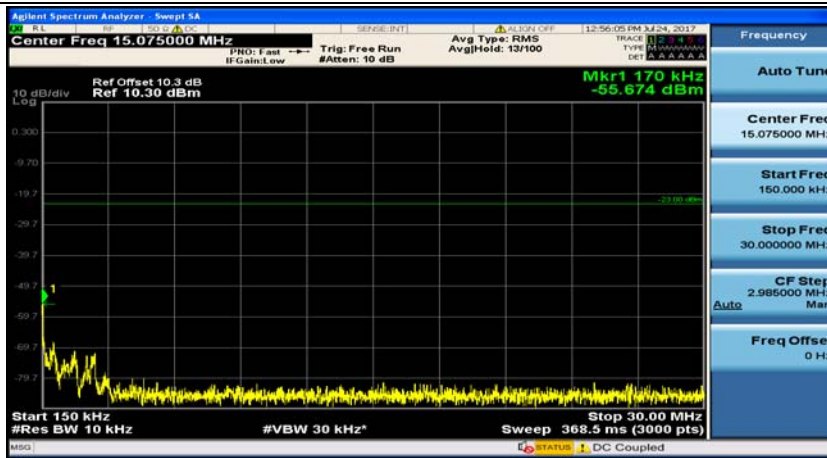

(Channel Bandwidth: 5 MHz)_HCH_16QAM_1RB#0