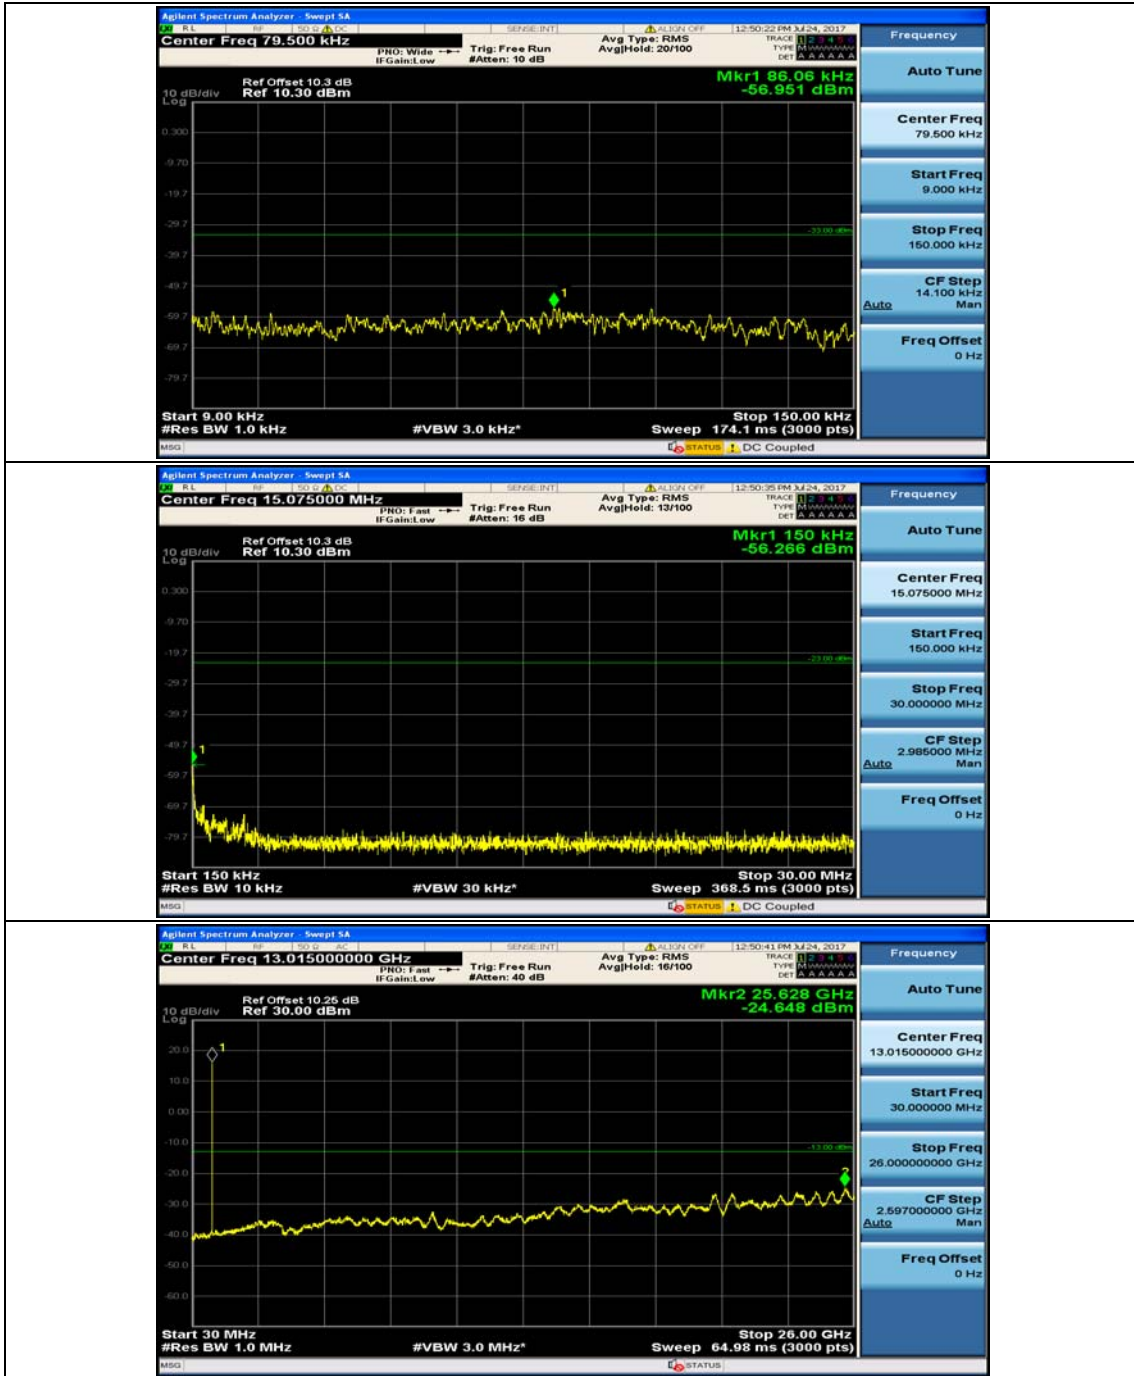

(Channel Bandwidth: 3 MHz)\_LCH\_16QAM\_1RB#0

(Channel Bandwidth: 3 MHz)\_LCH\_16QAM\_1RB#7

(Channel Bandwidth: 3 MHz)\_MCH\_16QAM\_1RB#0

(Channel Bandwidth: 3 MHz)\_MCH\_16QAM\_1RB#7

(Channel Bandwidth: 3 MHz)\_HCH\_16QAM\_1RB#0

(Channel Bandwidth: 3 MHz)\_HCH\_16QAM\_1RB#7

### Channel Bandwidth: 5 MHz

(Channel Bandwidth: 5 MHz)\_MCH\_QPSK\_1RB#0

(Channel Bandwidth: 5 MHz)\_MCH\_QPSK\_1RB#12

## (Channel Bandwidth: 5 MHz)\_HCH\_QPSK\_1RB#0