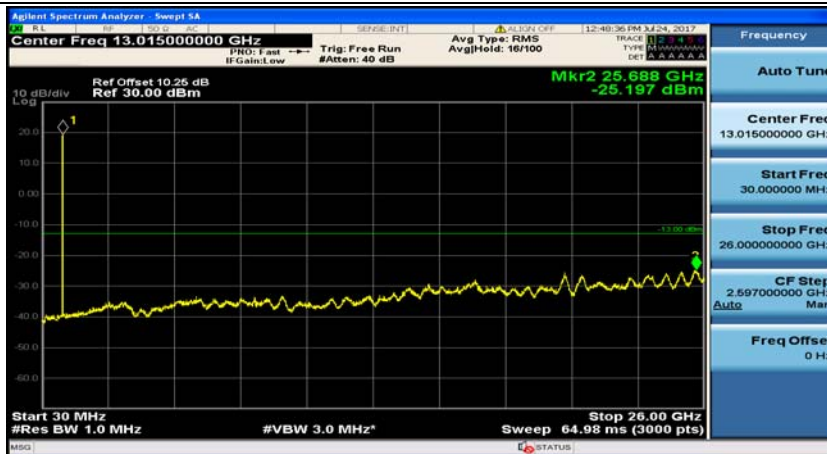

### Channel Bandwidth: 3 MHz

(Channel Bandwidth: 3 MHz)\_MCH\_QPSK\_1RB#0

(Channel Bandwidth: 3 MHz)\_MCH\_QPSK\_1RB#7

(Channel Bandwidth: 3 MHz)\_HCH\_QPSK\_1RB#0

(Channel Bandwidth: 3 MHz)\_HCH\_QPSK\_1RB#7

(Channel Bandwidth: 3 MHz)\_LCH\_16QAM\_1RB#0

(Channel Bandwidth: 3 MHz)\_LCH\_16QAM\_1RB#7

(Channel Bandwidth: 3 MHz)\_MCH\_16QAM\_1RB#0

(Channel Bandwidth: 3 MHz)\_MCH\_16QAM\_1RB#7

(Channel Bandwidth: 3 MHz)\_HCH\_16QAM\_1RB#0

(Channel Bandwidth: 3 MHz)\_HCH\_16QAM\_1RB#7