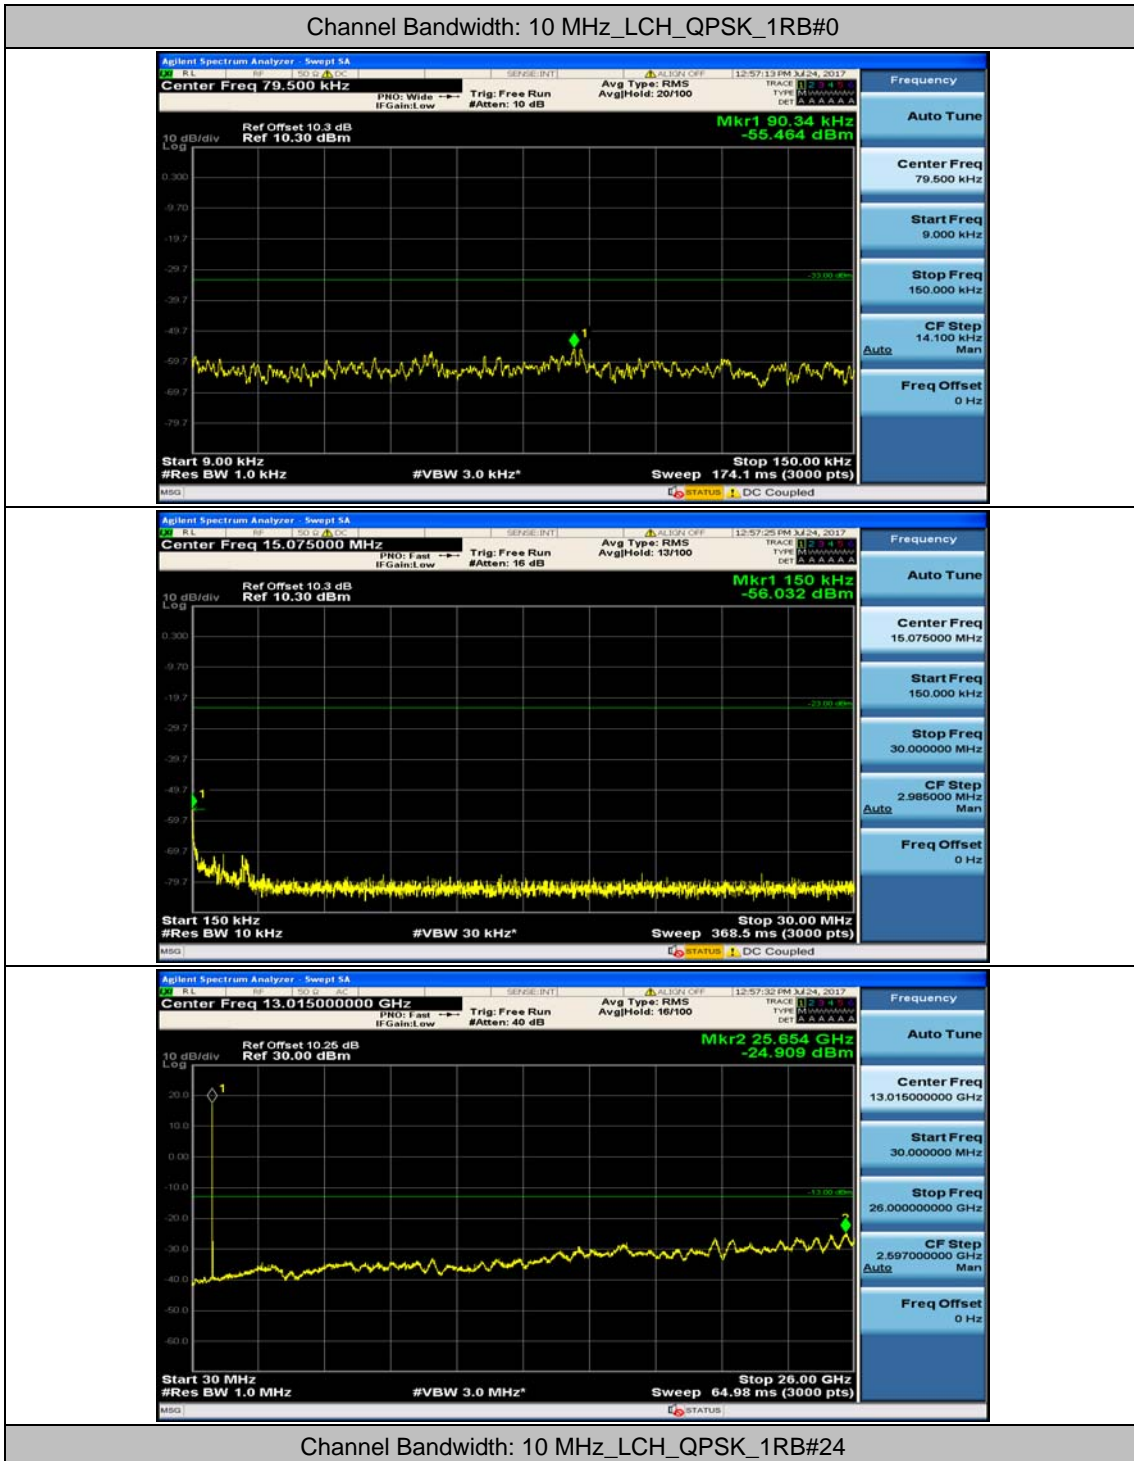

Channel Bandwidth: 10 MHz