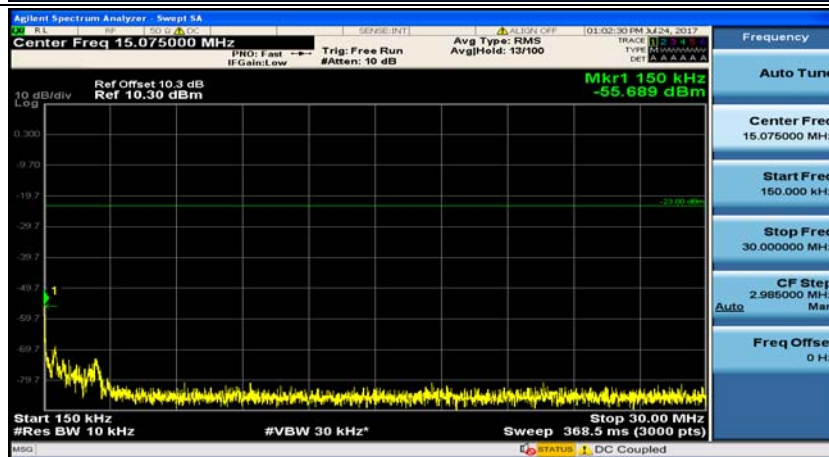

### Channel Bandwidth: 10 MHz

Channel Bandwidth: 10 MHz\_MCH\_QPSK\_1RB#0

Channel Bandwidth: 10 MHz\_MCH\_QPSK\_1RB#24

Channel Bandwidth: 10 MHz\_HCH\_QPSK\_1RB#0

Channel Bandwidth: 10 MHz\_HCH\_QPSK\_1RB#24