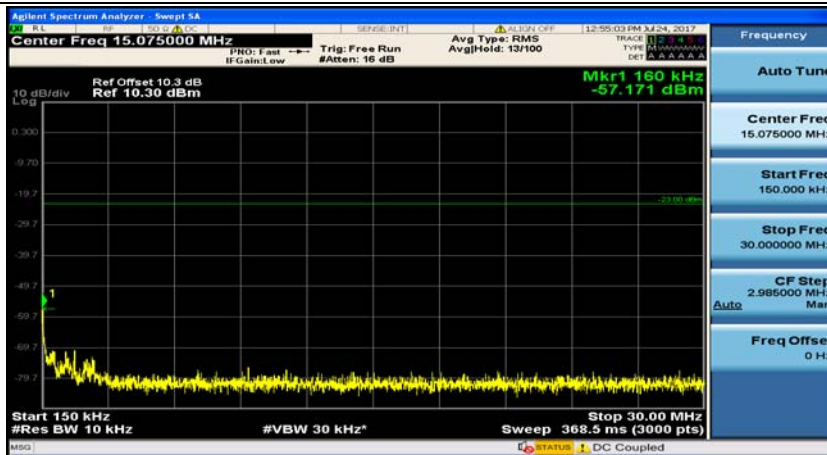

### Channel Bandwidth: 5 MHz

(Channel Bandwidth: 5 MHz)\_MCH\_QPSK\_1RB#0

(Channel Bandwidth: 5 MHz)\_MCH\_QPSK\_1RB#12

## (Channel Bandwidth: 5 MHz)\_HCH\_QPSK\_1RB#0