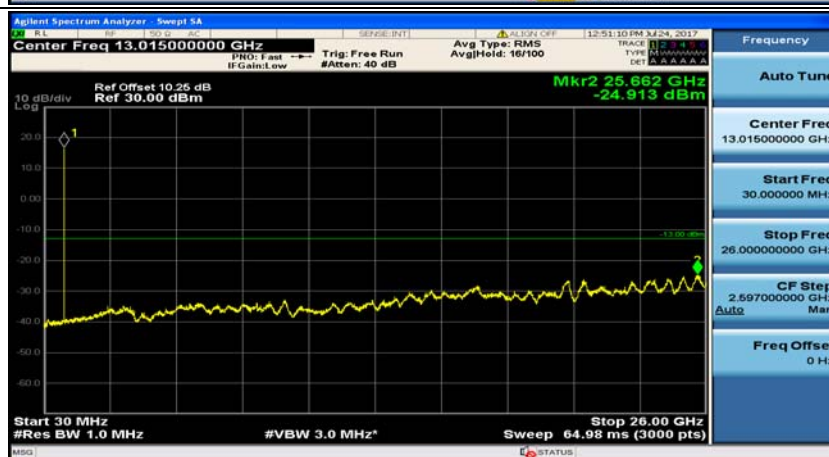

(Channel Bandwidth: 5 MHz)_LCH_16QAM_1RB#0