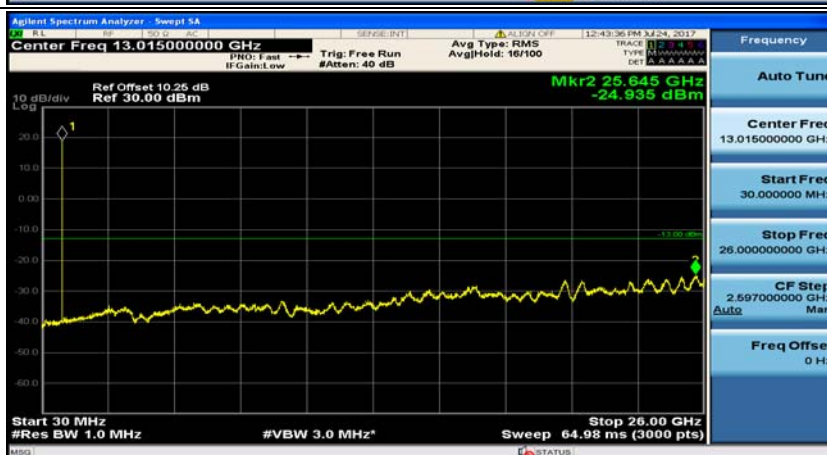

### Channel Bandwidth: 3 MHz

(Channel Bandwidth: 3 MHz)\_MCH\_QPSK\_1RB#0

(Channel Bandwidth: 3 MHz)\_MCH\_QPSK\_1RB#7

(Channel Bandwidth: 3 MHz)\_HCH\_QPSK\_1RB#0

(Channel Bandwidth: 3 MHz)\_HCH\_QPSK\_1RB#7

(Channel Bandwidth: 3 MHz)\_LCH\_16QAM\_1RB#0

(Channel Bandwidth: 3 MHz)\_LCH\_16QAM\_1RB#7

(Channel Bandwidth: 3 MHz)\_MCH\_16QAM\_1RB#0

(Channel Bandwidth: 3 MHz)\_MCH\_16QAM\_1RB#7

(Channel Bandwidth: 3 MHz)\_HCH\_16QAM\_1RB#0

(Channel Bandwidth: 3 MHz)\_HCH\_16QAM\_1RB#7