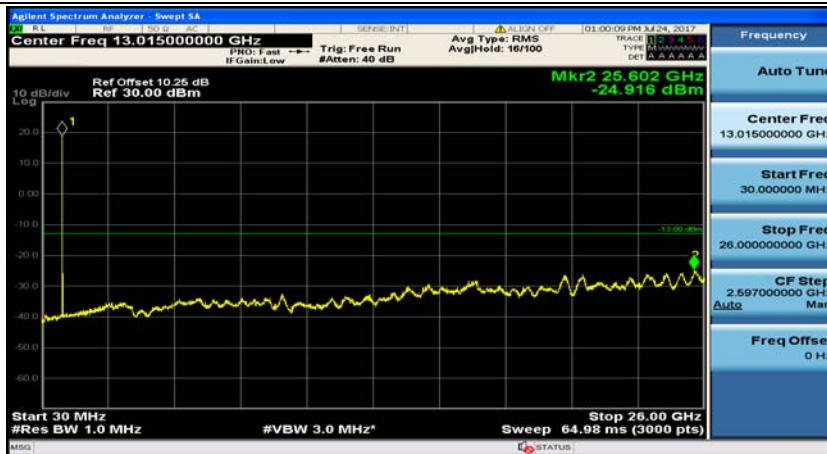

Channel Bandwidth: 10 MHz_MCH_QPSK_1RB#0

Channel Bandwidth: 10 MHz_MCH_QPSK_1RB#24