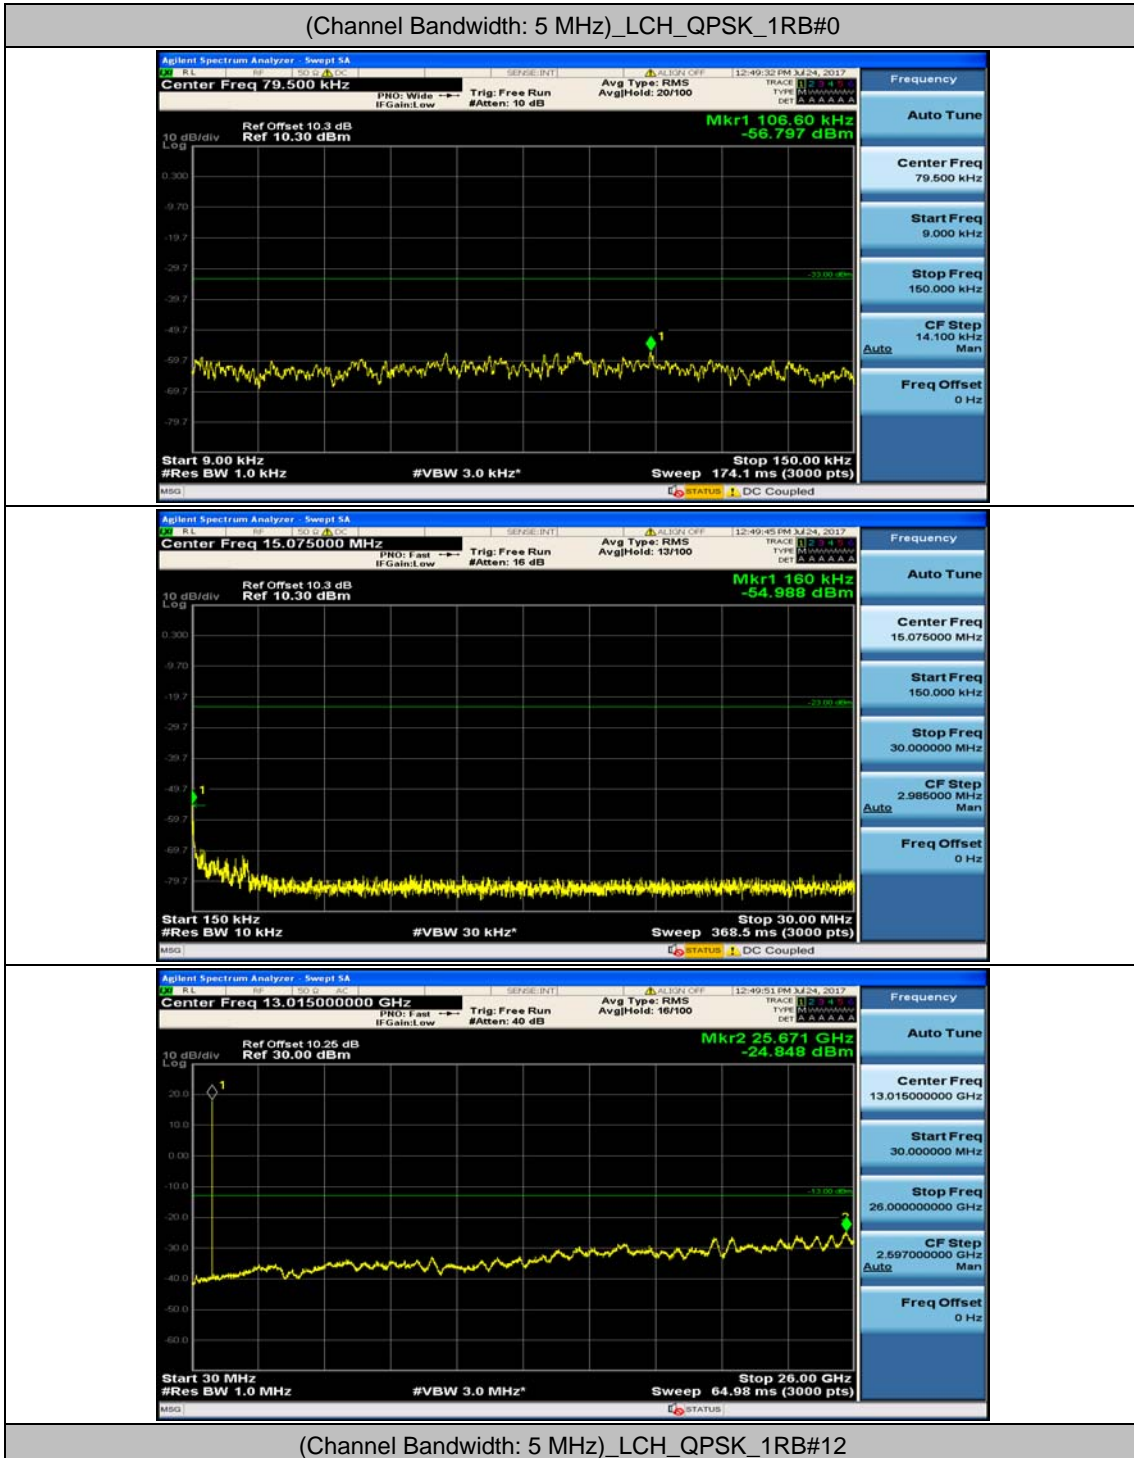

### Channel Bandwidth: 3 MHz

(Channel Bandwidth: 3 MHz)\_MCH\_QPSK\_1RB#0

(Channel Bandwidth: 3 MHz)\_MCH\_QPSK\_1RB#7

(Channel Bandwidth: 3 MHz)\_HCH\_QPSK\_1RB#0

(Channel Bandwidth: 3 MHz)\_HCH\_QPSK\_1RB#7

(Channel Bandwidth: 3 MHz)\_LCH\_16QAM\_1RB#0

(Channel Bandwidth: 3 MHz)\_LCH\_16QAM\_1RB#7

(Channel Bandwidth: 3 MHz)\_MCH\_16QAM\_1RB#0

(Channel Bandwidth: 3 MHz)\_MCH\_16QAM\_1RB#7

(Channel Bandwidth: 3 MHz)\_HCH\_16QAM\_1RB#0

(Channel Bandwidth: 3 MHz)\_HCH\_16QAM\_1RB#7

### Channel Bandwidth: 5 MHz

(Channel Bandwidth: 5 MHz)\_MCH\_QPSK\_1RB#0

(Channel Bandwidth: 5 MHz)\_MCH\_QPSK\_1RB#12