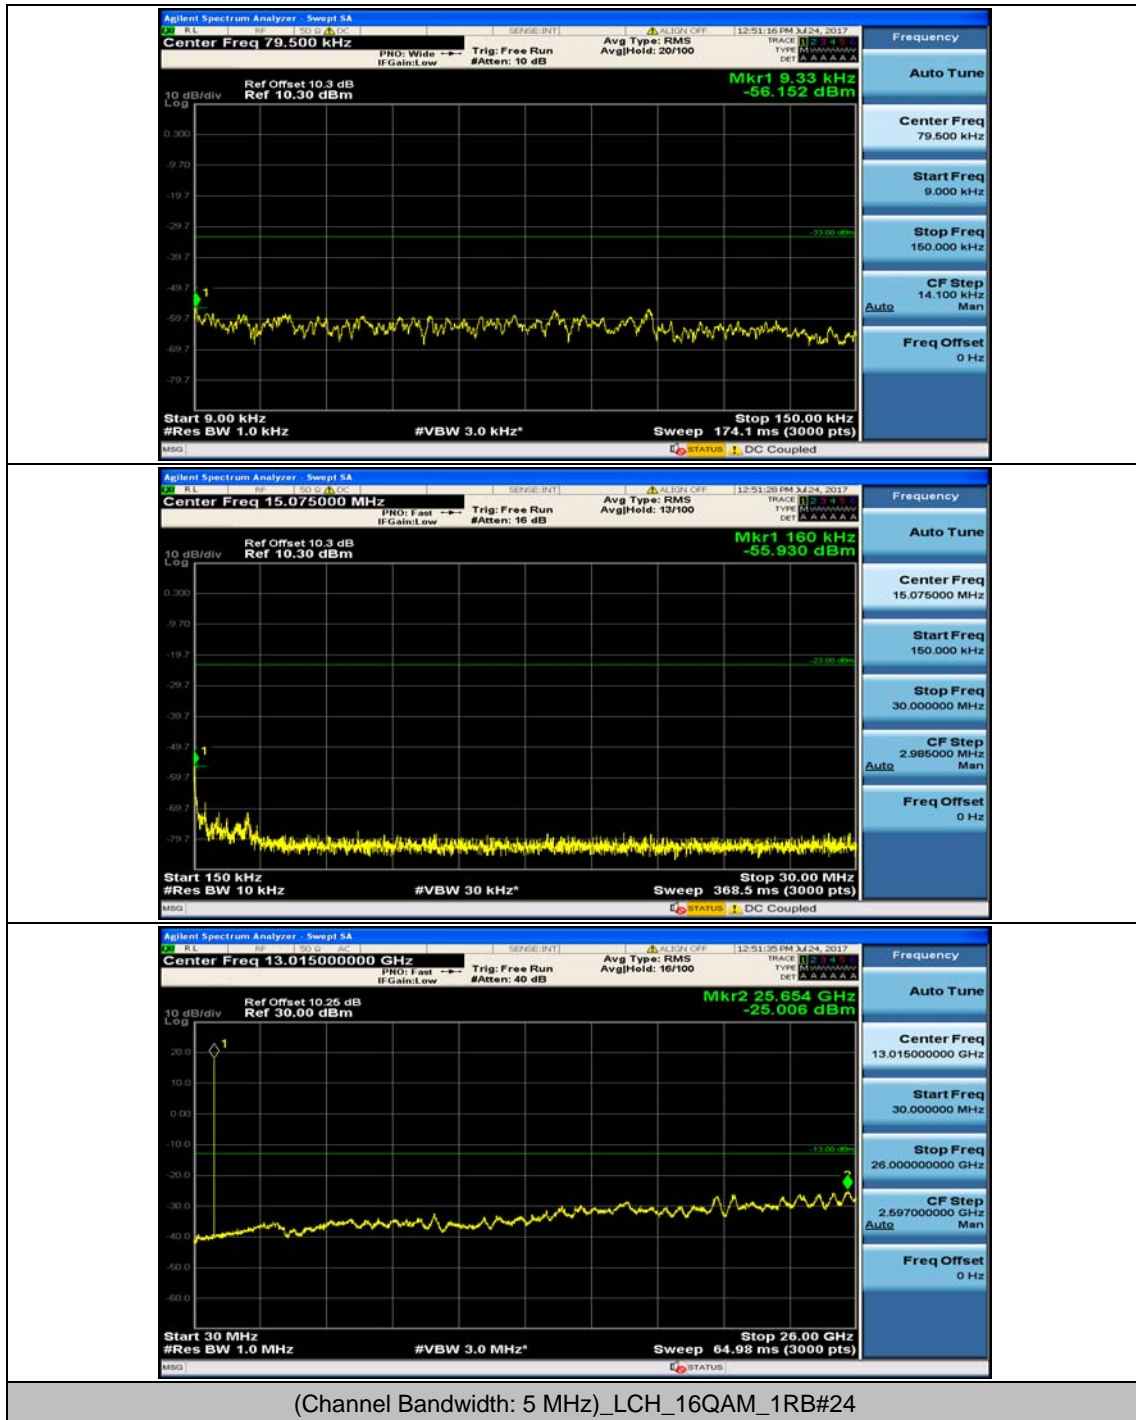

## (Channel Bandwidth: 5 MHz)\_HCH\_QPSK\_1RB#0

## (Channel Bandwidth: 5 MHz)\_HCH\_QPSK\_1RB#12

(Channel Bandwidth: 5 MHz)\_LCH\_16QAM\_1RB#0

(Channel Bandwidth: 5 MHz)\_LCH\_16QAM\_1RB#12

(Channel Bandwidth: 5 MHz)\_MCH\_16QAM\_1RB#0

(Channel Bandwidth: 5 MHz)\_MCH\_16QAM\_1RB#12

(Channel Bandwidth: 5 MHz)\_HCH\_16QAM\_1RB#0

(Channel Bandwidth: 5 MHz)\_HCH\_16QAM\_1RB#12