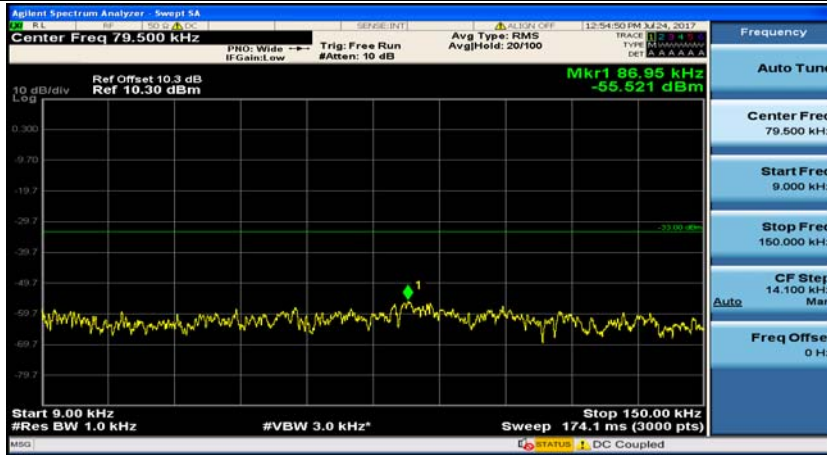

### Channel Bandwidth: 5 MHz

(Channel Bandwidth: 5 MHz)\_MCH\_QPSK\_1RB#0

(Channel Bandwidth: 5 MHz)\_MCH\_QPSK\_1RB#12

## (Channel Bandwidth: 5 MHz)\_HCH\_QPSK\_1RB#0