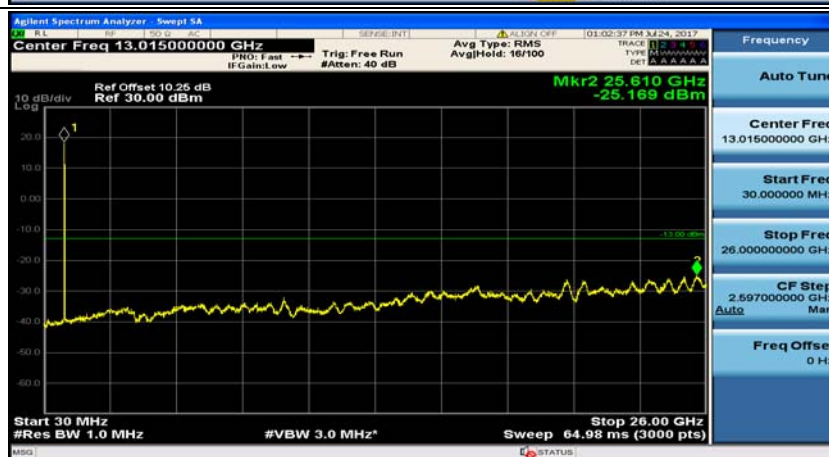

### Channel Bandwidth: 10 MHz

Channel Bandwidth: 10 MHz\_MCH\_QPSK\_1RB#0

Channel Bandwidth: 10 MHz\_MCH\_QPSK\_1RB#24

Channel Bandwidth: 10 MHz\_HCH\_QPSK\_1RB#0

Channel Bandwidth: 10 MHz\_HCH\_QPSK\_1RB#24