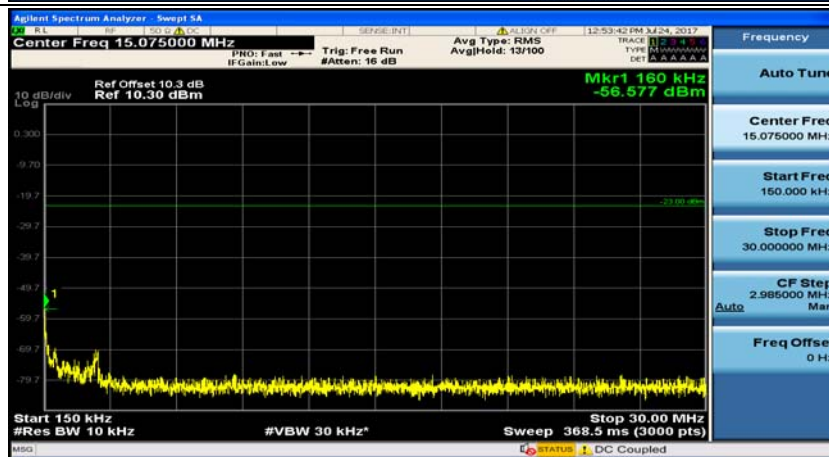

## (Channel Bandwidth: 5 MHz)\_HCH\_QPSK\_1RB#12

(Channel Bandwidth: 5 MHz)\_LCH\_16QAM\_1RB#0

(Channel Bandwidth: 5 MHz)\_LCH\_16QAM\_1RB#12

(Channel Bandwidth: 5 MHz)\_MCH\_16QAM\_1RB#0

(Channel Bandwidth: 5 MHz)\_MCH\_16QAM\_1RB#12