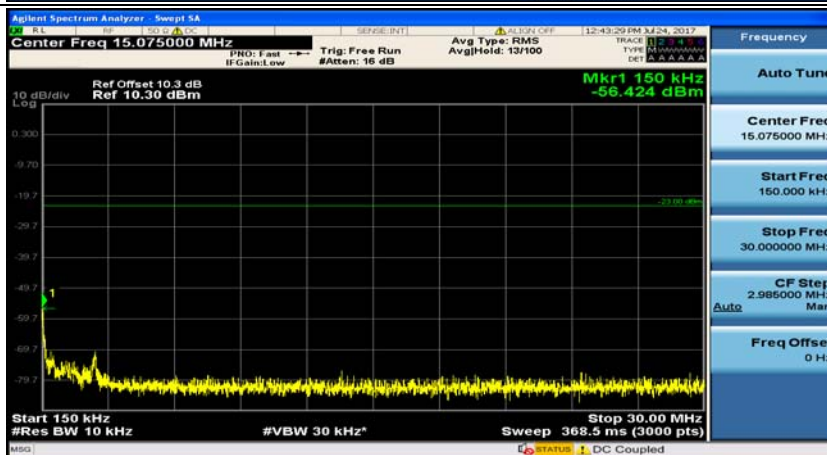

### Channel Bandwidth: 3 MHz

(Channel Bandwidth: 3 MHz)\_MCH\_QPSK\_1RB#0

(Channel Bandwidth: 3 MHz)\_MCH\_QPSK\_1RB#7

(Channel Bandwidth: 3 MHz)\_HCH\_QPSK\_1RB#0

(Channel Bandwidth: 3 MHz)\_HCH\_QPSK\_1RB#7

(Channel Bandwidth: 3 MHz)\_LCH\_16QAM\_1RB#0

(Channel Bandwidth: 3 MHz)\_LCH\_16QAM\_1RB#7

(Channel Bandwidth: 3 MHz)\_MCH\_16QAM\_1RB#0

(Channel Bandwidth: 3 MHz)\_MCH\_16QAM\_1RB#7

(Channel Bandwidth: 3 MHz)\_HCH\_16QAM\_1RB#0

(Channel Bandwidth: 3 MHz)\_HCH\_16QAM\_1RB#7