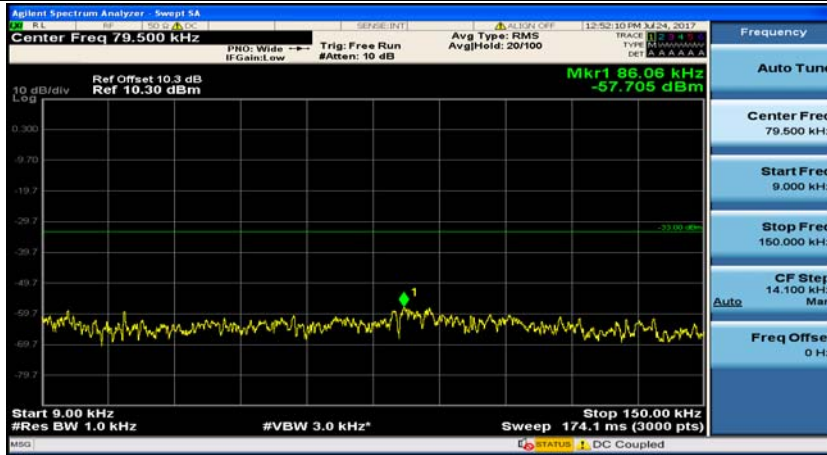

### Channel Bandwidth: 5 MHz

(Channel Bandwidth: 5 MHz)\_MCH\_QPSK\_1RB#0

(Channel Bandwidth: 5 MHz)\_MCH\_QPSK\_1RB#12

## (Channel Bandwidth: 5 MHz)\_HCH\_QPSK\_1RB#0