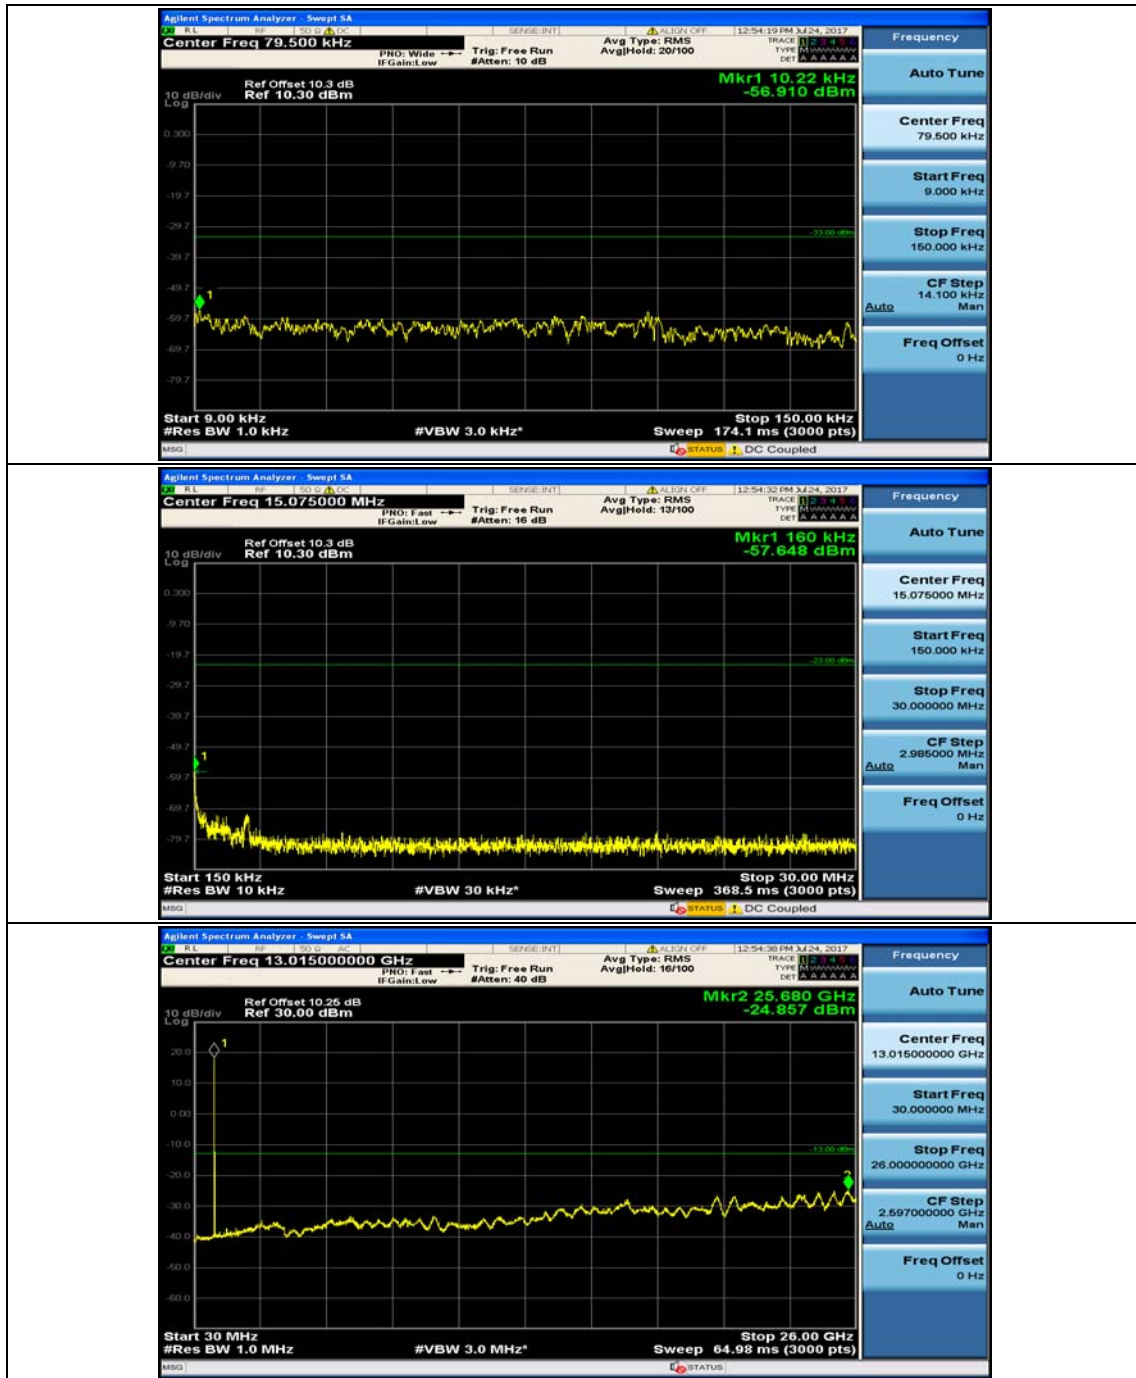

## (Channel Bandwidth: 5 MHz)\_HCH\_QPSK\_1RB#0

## (Channel Bandwidth: 5 MHz)\_HCH\_QPSK\_1RB#12

(Channel Bandwidth: 5 MHz)\_LCH\_16QAM\_1RB#0

(Channel Bandwidth: 5 MHz)\_LCH\_16QAM\_1RB#12

(Channel Bandwidth: 5 MHz)\_MCH\_16QAM\_1RB#0

(Channel Bandwidth: 5 MHz)\_MCH\_16QAM\_1RB#12

(Channel Bandwidth: 5 MHz)\_HCH\_16QAM\_1RB#0

(Channel Bandwidth: 5 MHz)\_HCH\_16QAM\_1RB#12