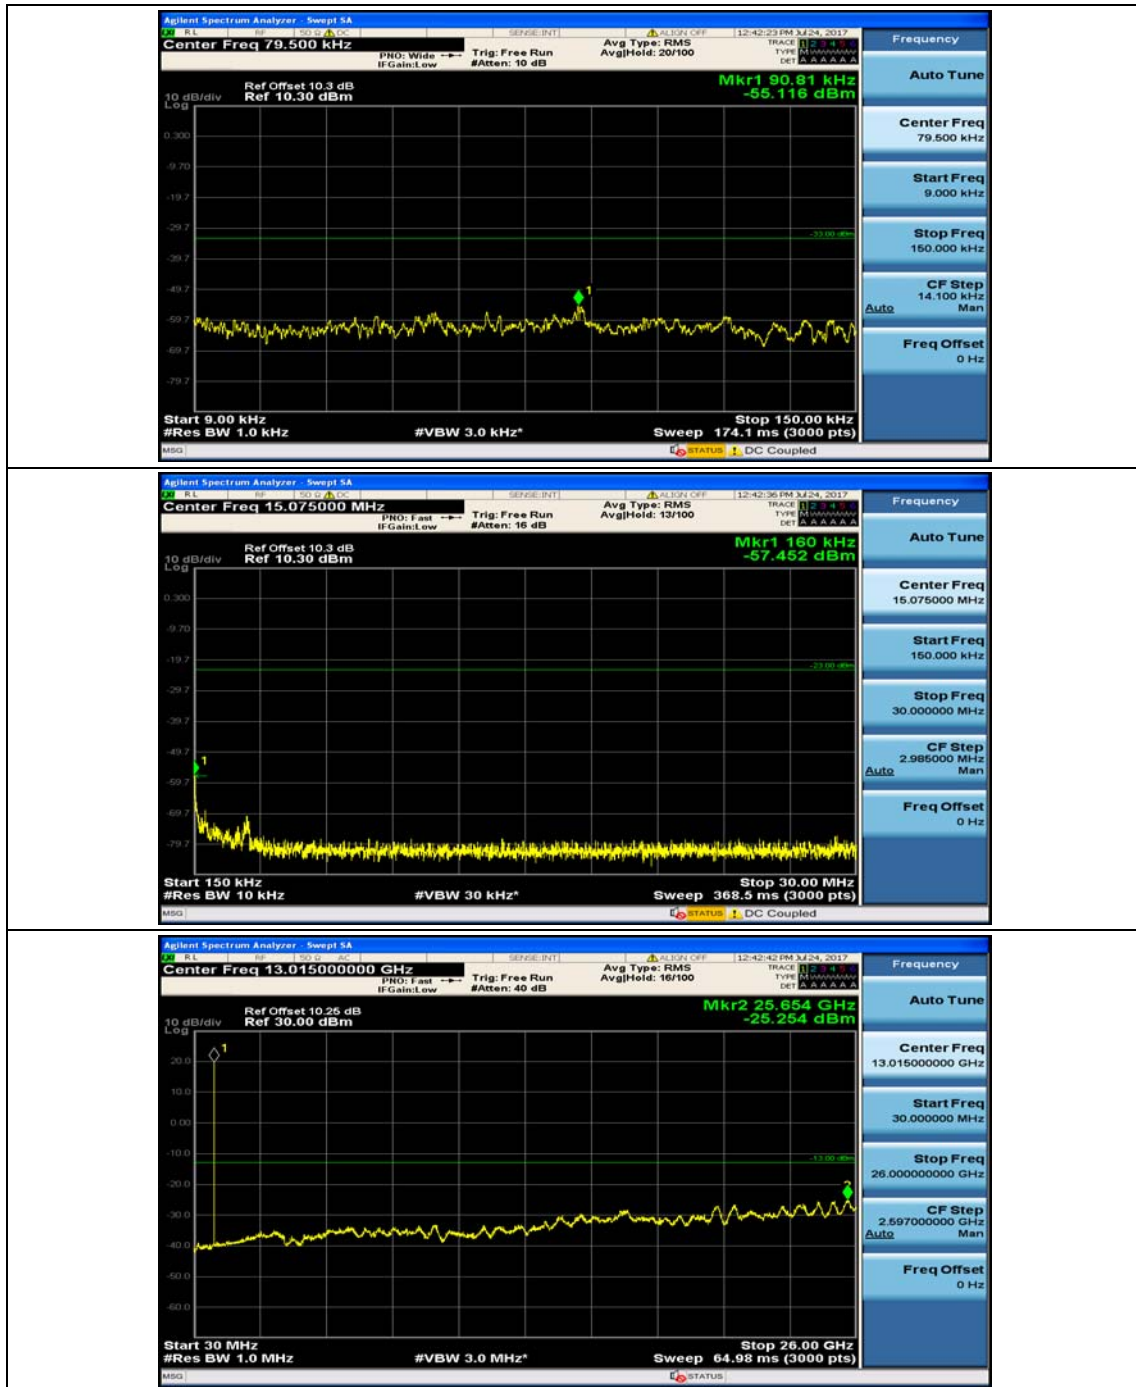

### Channel Bandwidth: 3 MHz

(Channel Bandwidth: 3 MHz)\_MCH\_QPSK\_1RB#0

(Channel Bandwidth: 3 MHz)\_MCH\_QPSK\_1RB#7

(Channel Bandwidth: 3 MHz)\_HCH\_QPSK\_1RB#0

(Channel Bandwidth: 3 MHz)\_HCH\_QPSK\_1RB#7

(Channel Bandwidth: 3 MHz)\_LCH\_16QAM\_1RB#0

(Channel Bandwidth: 3 MHz)\_LCH\_16QAM\_1RB#7

(Channel Bandwidth: 3 MHz)\_MCH\_16QAM\_1RB#0

(Channel Bandwidth: 3 MHz)\_MCH\_16QAM\_1RB#7

(Channel Bandwidth: 3 MHz)\_HCH\_16QAM\_1RB#0

(Channel Bandwidth: 3 MHz)\_HCH\_16QAM\_1RB#7