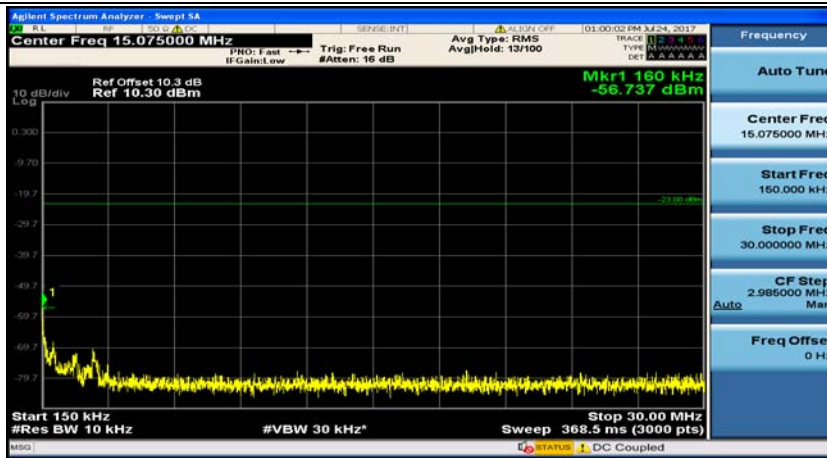

Channel Bandwidth: 10 MHz_MCH_QPSK_1RB#0

Channel Bandwidth: 10 MHz_MCH_QPSK_1RB#24