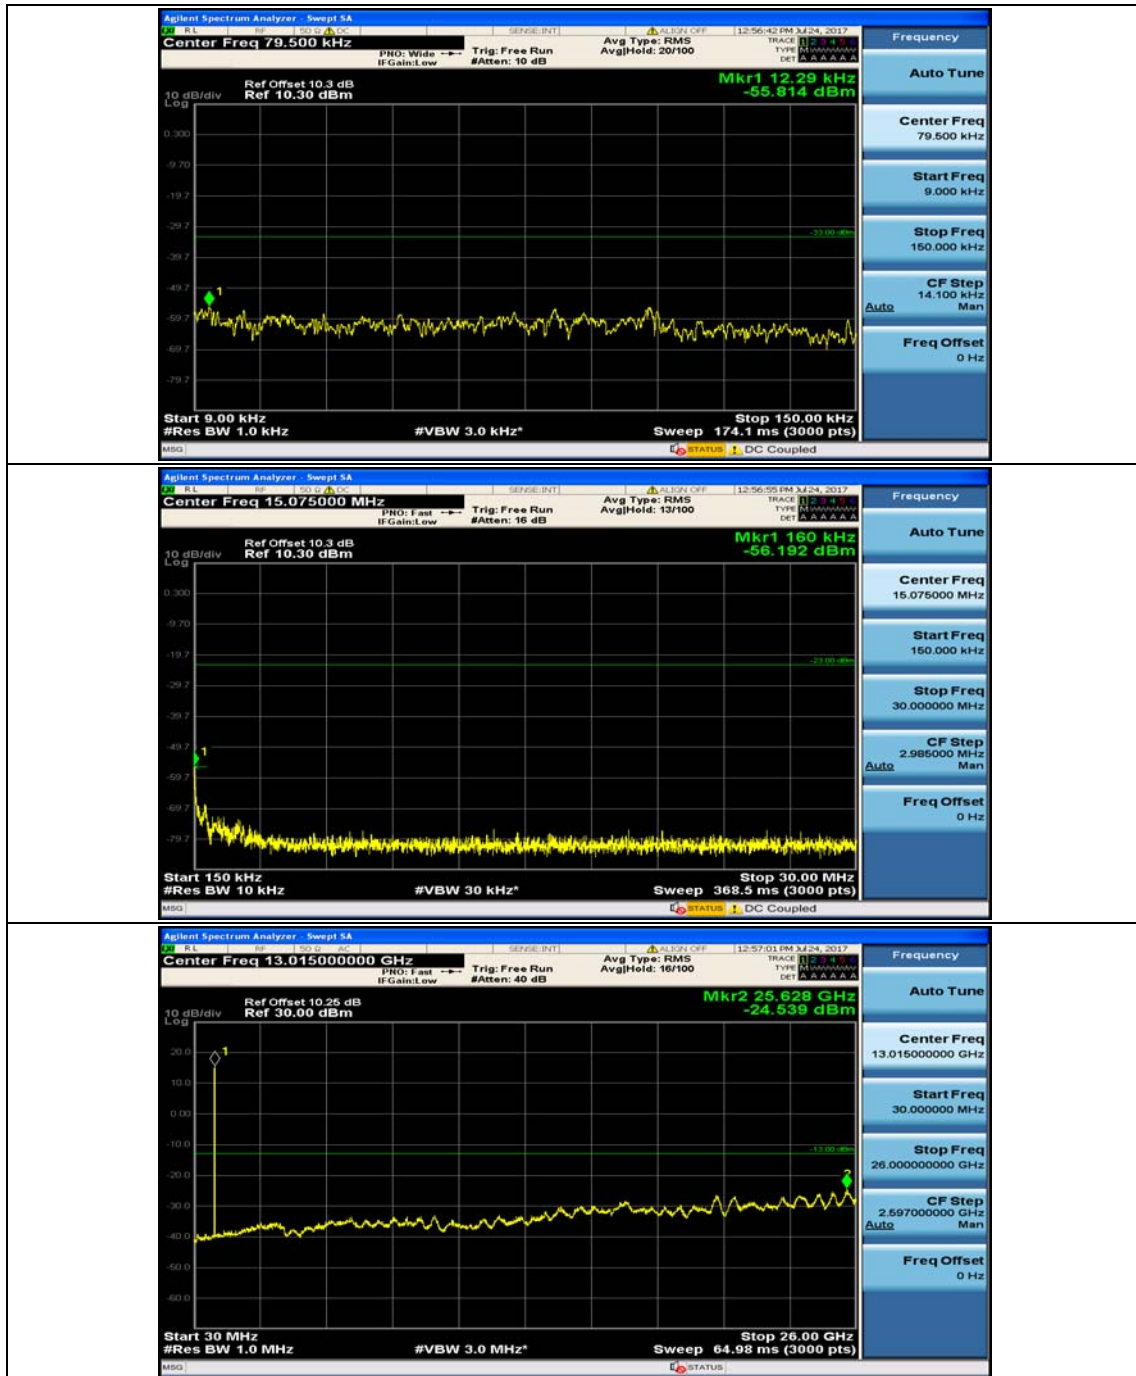

## (Channel Bandwidth: 5 MHz)\_HCH\_QPSK\_1RB#0

## (Channel Bandwidth: 5 MHz)\_HCH\_QPSK\_1RB#12

(Channel Bandwidth: 5 MHz)\_LCH\_16QAM\_1RB#0

(Channel Bandwidth: 5 MHz)\_LCH\_16QAM\_1RB#12

(Channel Bandwidth: 5 MHz)\_MCH\_16QAM\_1RB#0

(Channel Bandwidth: 5 MHz)\_MCH\_16QAM\_1RB#12

(Channel Bandwidth: 5 MHz)\_HCH\_16QAM\_1RB#0

(Channel Bandwidth: 5 MHz)\_HCH\_16QAM\_1RB#12