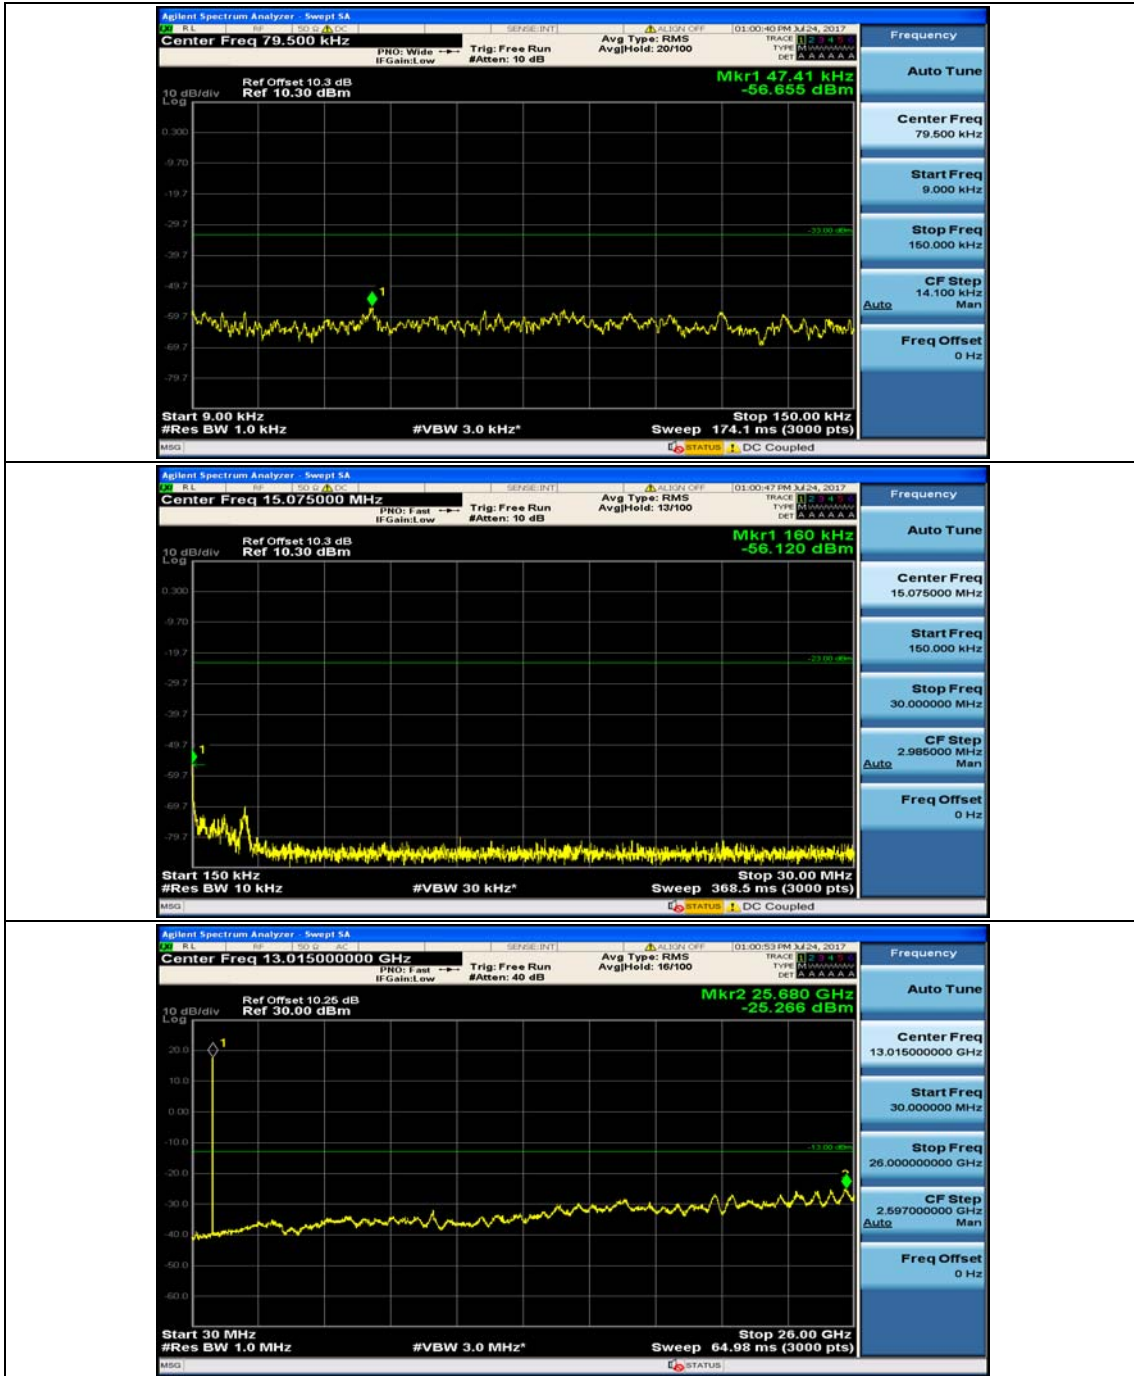

(Channel Bandwidth: 5 MHz)\_HCH\_16QAM\_1RB#0

(Channel Bandwidth: 5 MHz)\_HCH\_16QAM\_1RB#12

### Channel Bandwidth: 10 MHz

Channel Bandwidth: 10 MHz\_MCH\_QPSK\_1RB#0

Channel Bandwidth: 10 MHz\_MCH\_QPSK\_1RB#24

Channel Bandwidth: 10 MHz\_HCH\_QPSK\_1RB#0

Channel Bandwidth: 10 MHz\_HCH\_QPSK\_1RB#24