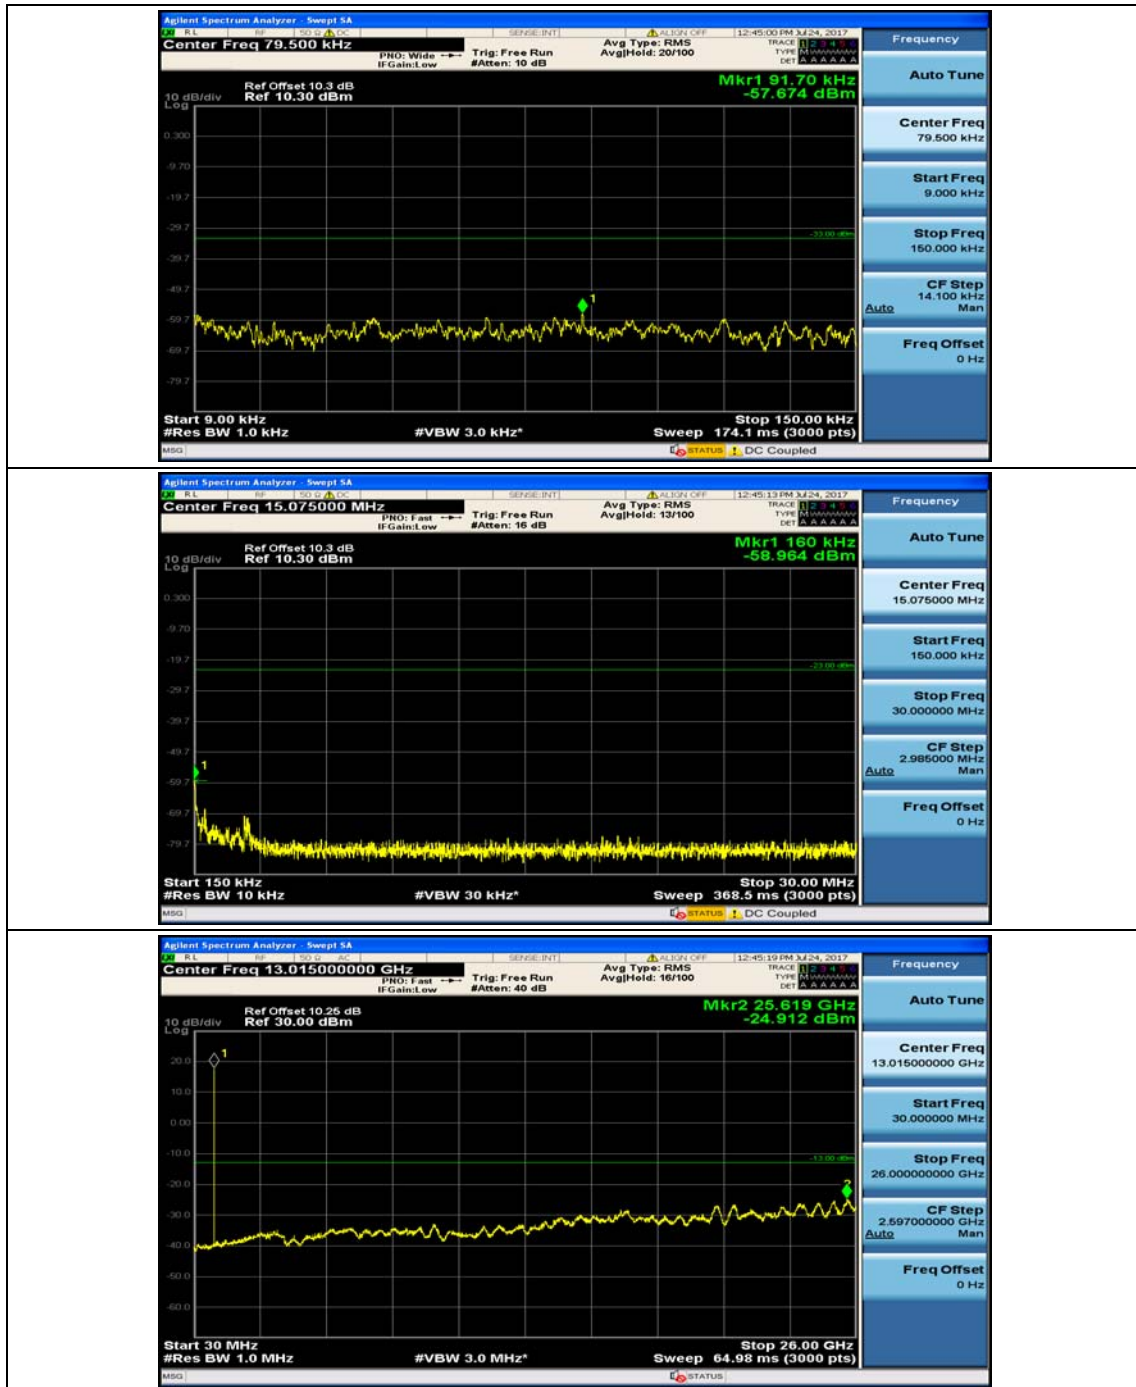

### Channel Bandwidth: 3 MHz

(Channel Bandwidth: 3 MHz)\_MCH\_QPSK\_1RB#0

(Channel Bandwidth: 3 MHz)\_MCH\_QPSK\_1RB#7

(Channel Bandwidth: 3 MHz)\_HCH\_QPSK\_1RB#0

(Channel Bandwidth: 3 MHz)\_HCH\_QPSK\_1RB#7

(Channel Bandwidth: 3 MHz)\_LCH\_16QAM\_1RB#0

(Channel Bandwidth: 3 MHz)\_LCH\_16QAM\_1RB#7

(Channel Bandwidth: 3 MHz)\_MCH\_16QAM\_1RB#0

(Channel Bandwidth: 3 MHz)\_MCH\_16QAM\_1RB#7

(Channel Bandwidth: 3 MHz)\_HCH\_16QAM\_1RB#0

(Channel Bandwidth: 3 MHz)\_HCH\_16QAM\_1RB#7