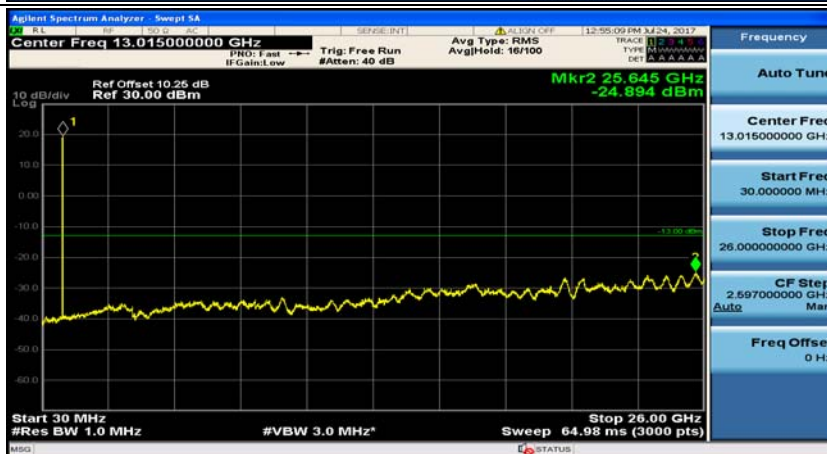

### Channel Bandwidth: 5 MHz

(Channel Bandwidth: 5 MHz)\_MCH\_QPSK\_1RB#0

(Channel Bandwidth: 5 MHz)\_MCH\_QPSK\_1RB#12

## (Channel Bandwidth: 5 MHz)\_HCH\_QPSK\_1RB#0