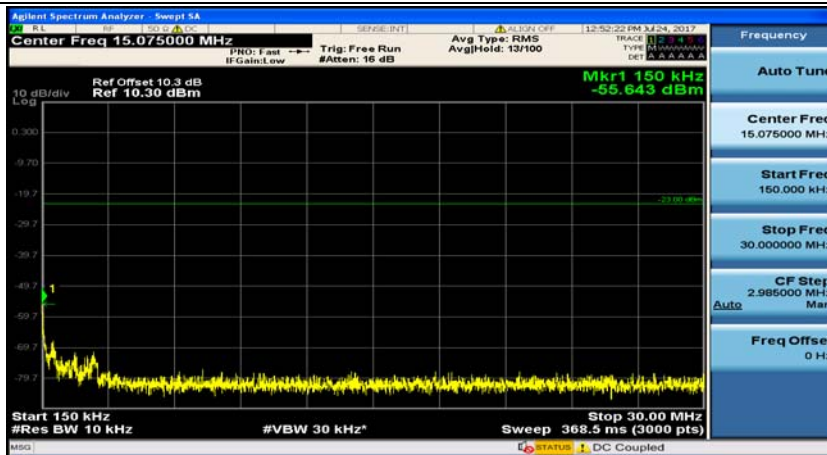

### Channel Bandwidth: 5 MHz

(Channel Bandwidth: 5 MHz)\_MCH\_QPSK\_1RB#0

(Channel Bandwidth: 5 MHz)\_MCH\_QPSK\_1RB#12

## (Channel Bandwidth: 5 MHz)\_HCH\_QPSK\_1RB#0