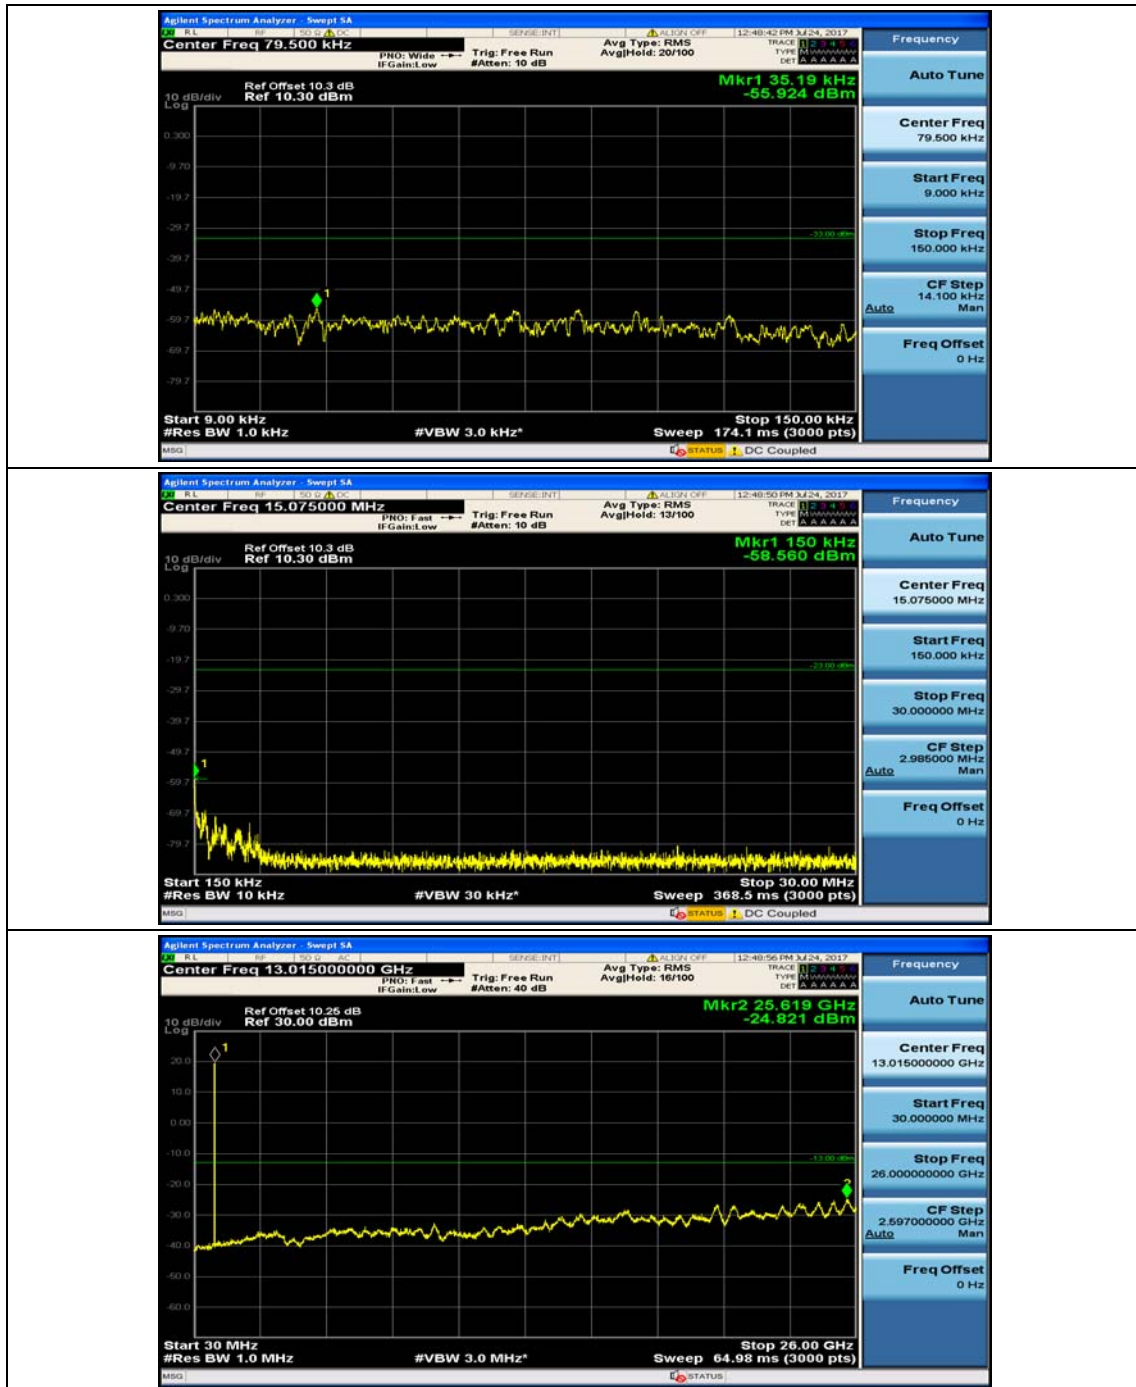

### Channel Bandwidth: 3 MHz

(Channel Bandwidth: 3 MHz)\_MCH\_QPSK\_1RB#0

(Channel Bandwidth: 3 MHz)\_MCH\_QPSK\_1RB#7

(Channel Bandwidth: 3 MHz)\_HCH\_QPSK\_1RB#0

(Channel Bandwidth: 3 MHz)\_HCH\_QPSK\_1RB#7

(Channel Bandwidth: 3 MHz)\_LCH\_16QAM\_1RB#0

(Channel Bandwidth: 3 MHz)\_LCH\_16QAM\_1RB#7

(Channel Bandwidth: 3 MHz)\_MCH\_16QAM\_1RB#0

(Channel Bandwidth: 3 MHz)\_MCH\_16QAM\_1RB#7

(Channel Bandwidth: 3 MHz)\_HCH\_16QAM\_1RB#0

(Channel Bandwidth: 3 MHz)\_HCH\_16QAM\_1RB#7

### Channel Bandwidth: 5 MHz

(Channel Bandwidth: 5 MHz)\_MCH\_QPSK\_1RB#0

(Channel Bandwidth: 5 MHz)\_MCH\_QPSK\_1RB#12