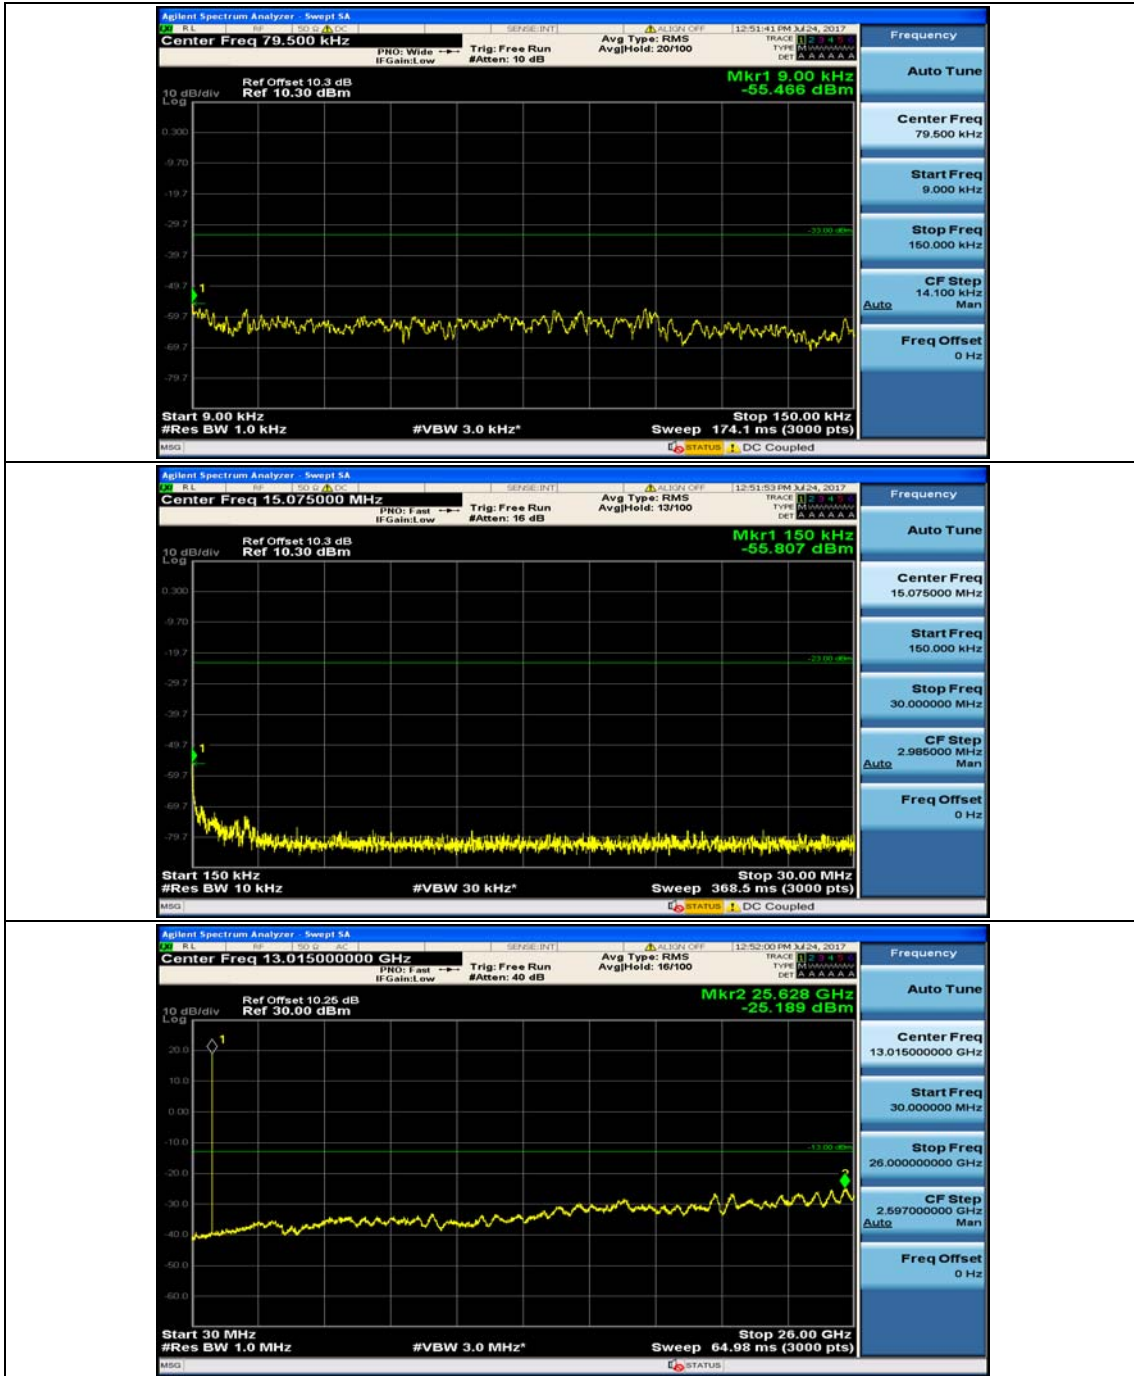

## (Channel Bandwidth: 5 MHz)\_HCH\_QPSK\_1RB#0

## (Channel Bandwidth: 5 MHz)\_HCH\_QPSK\_1RB#12

(Channel Bandwidth: 5 MHz)\_LCH\_16QAM\_1RB#0

(Channel Bandwidth: 5 MHz)\_LCH\_16QAM\_1RB#12

(Channel Bandwidth: 5 MHz)\_MCH\_16QAM\_1RB#0

(Channel Bandwidth: 5 MHz)\_MCH\_16QAM\_1RB#12

(Channel Bandwidth: 5 MHz)\_HCH\_16QAM\_1RB#0

(Channel Bandwidth: 5 MHz)\_HCH\_16QAM\_1RB#12