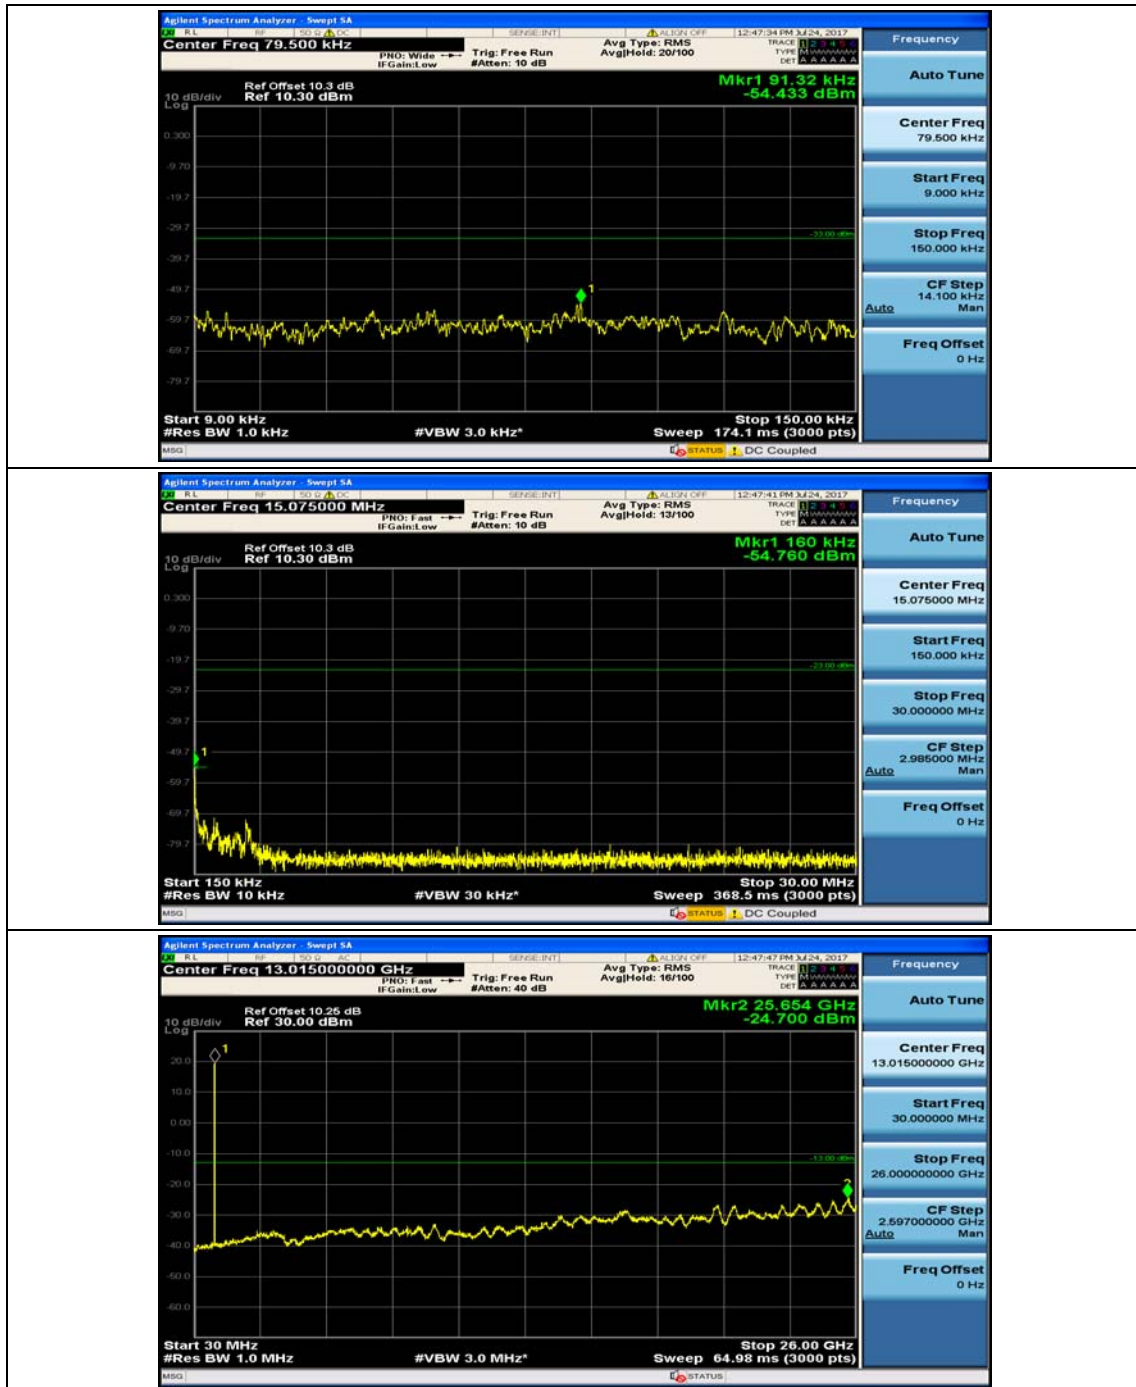

### Channel Bandwidth: 3 MHz

(Channel Bandwidth: 3 MHz)\_MCH\_QPSK\_1RB#0

(Channel Bandwidth: 3 MHz)\_MCH\_QPSK\_1RB#7

(Channel Bandwidth: 3 MHz)\_HCH\_QPSK\_1RB#0

(Channel Bandwidth: 3 MHz)\_HCH\_QPSK\_1RB#7

(Channel Bandwidth: 3 MHz)\_LCH\_16QAM\_1RB#0

(Channel Bandwidth: 3 MHz)\_LCH\_16QAM\_1RB#7

(Channel Bandwidth: 3 MHz)\_MCH\_16QAM\_1RB#0

(Channel Bandwidth: 3 MHz)\_MCH\_16QAM\_1RB#7

(Channel Bandwidth: 3 MHz)\_HCH\_16QAM\_1RB#0

(Channel Bandwidth: 3 MHz)\_HCH\_16QAM\_1RB#7