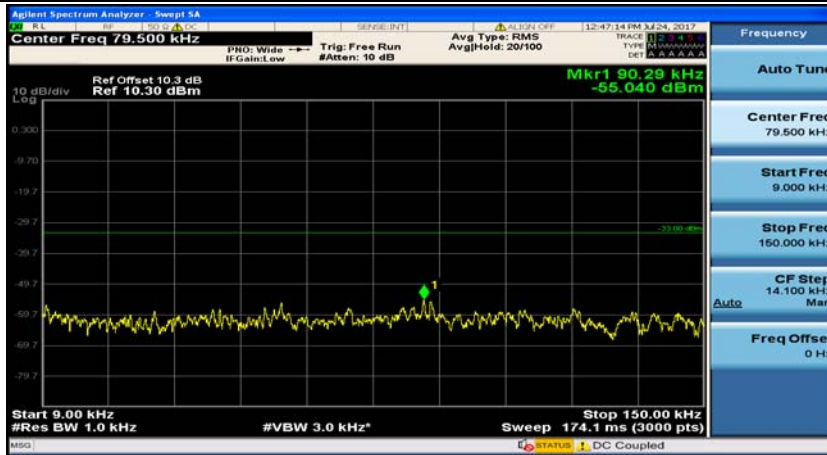

### Channel Bandwidth: 3 MHz

(Channel Bandwidth: 3 MHz)\_MCH\_QPSK\_1RB#0

(Channel Bandwidth: 3 MHz)\_MCH\_QPSK\_1RB#7

(Channel Bandwidth: 3 MHz)\_HCH\_QPSK\_1RB#0

(Channel Bandwidth: 3 MHz)\_HCH\_QPSK\_1RB#7

(Channel Bandwidth: 3 MHz)\_LCH\_16QAM\_1RB#0

(Channel Bandwidth: 3 MHz)\_LCH\_16QAM\_1RB#7

(Channel Bandwidth: 3 MHz)\_MCH\_16QAM\_1RB#0

(Channel Bandwidth: 3 MHz)\_MCH\_16QAM\_1RB#7

(Channel Bandwidth: 3 MHz)\_HCH\_16QAM\_1RB#0

(Channel Bandwidth: 3 MHz)\_HCH\_16QAM\_1RB#7