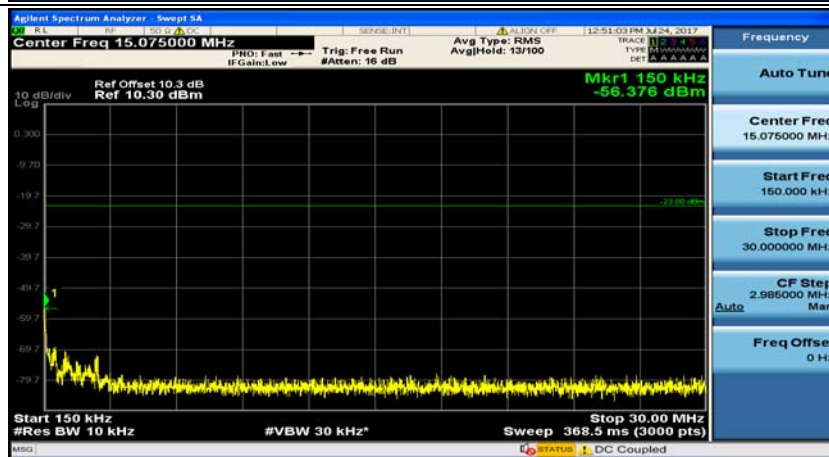

(Channel Bandwidth: 5 MHz)_LCH_16QAM_1RB#0