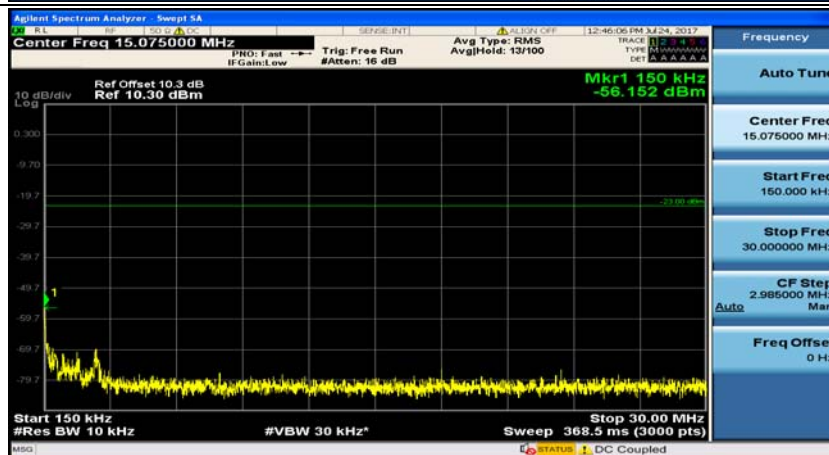

### Channel Bandwidth: 3 MHz

(Channel Bandwidth: 3 MHz)\_MCH\_QPSK\_1RB#0

(Channel Bandwidth: 3 MHz)\_MCH\_QPSK\_1RB#7

(Channel Bandwidth: 3 MHz)\_HCH\_QPSK\_1RB#0

(Channel Bandwidth: 3 MHz)\_HCH\_QPSK\_1RB#7

(Channel Bandwidth: 3 MHz)\_LCH\_16QAM\_1RB#0

(Channel Bandwidth: 3 MHz)\_LCH\_16QAM\_1RB#7

(Channel Bandwidth: 3 MHz)\_MCH\_16QAM\_1RB#0

(Channel Bandwidth: 3 MHz)\_MCH\_16QAM\_1RB#7

(Channel Bandwidth: 3 MHz)\_HCH\_16QAM\_1RB#0

(Channel Bandwidth: 3 MHz)\_HCH\_16QAM\_1RB#7