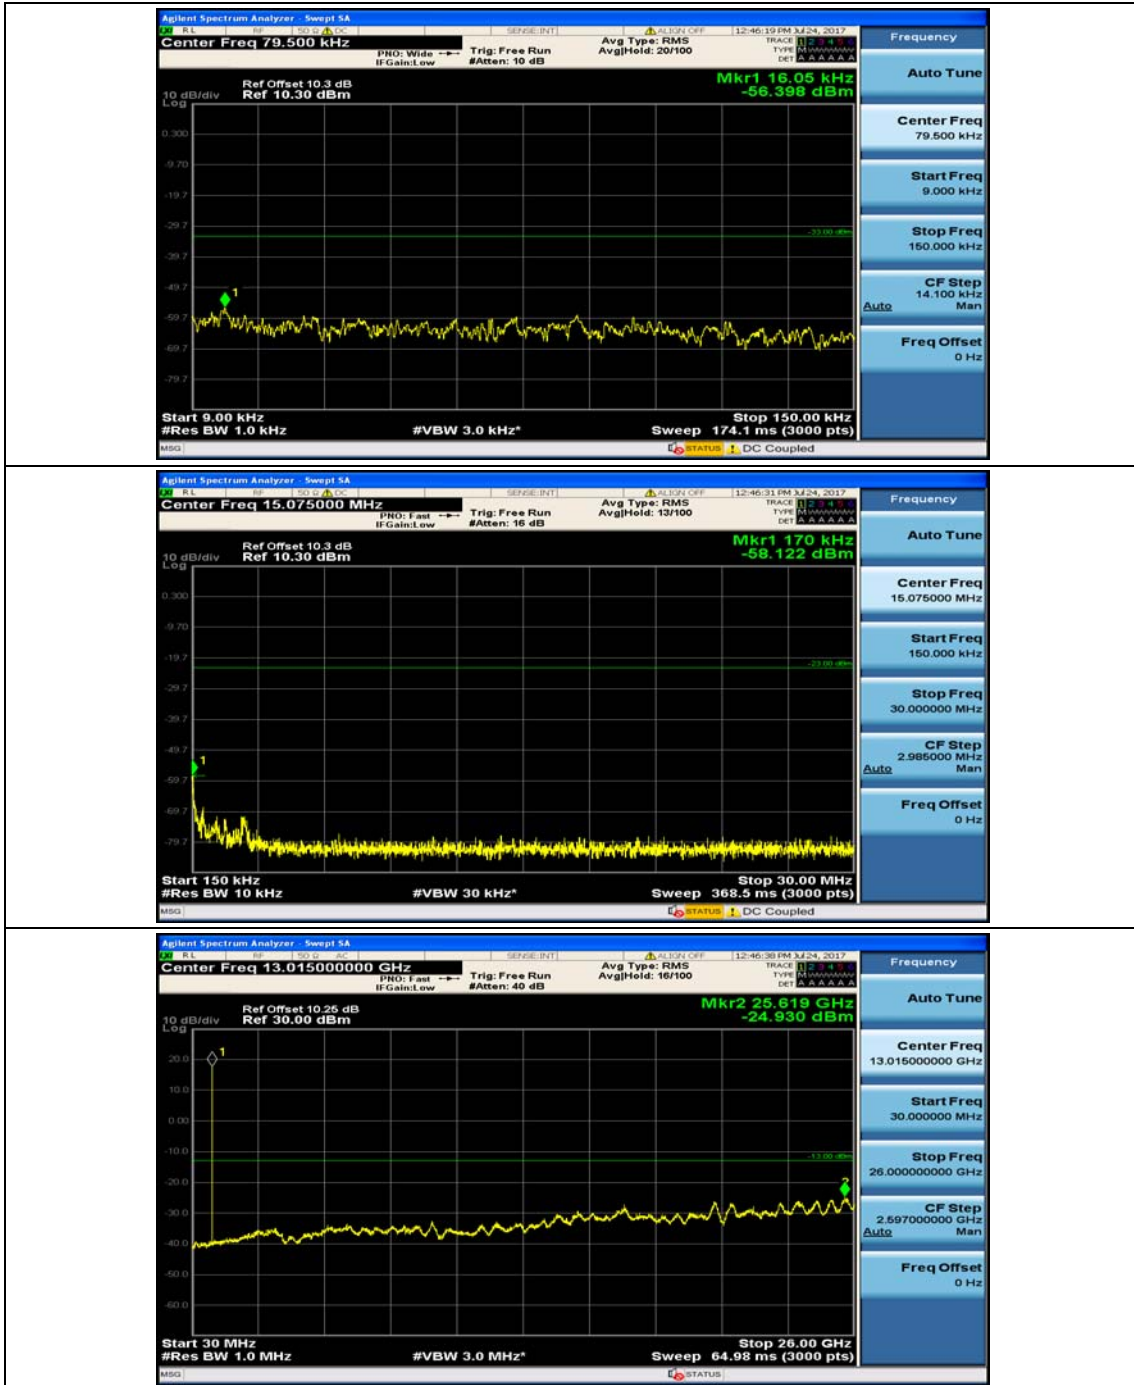

### Channel Bandwidth: 3 MHz

(Channel Bandwidth: 3 MHz)\_MCH\_QPSK\_1RB#0

(Channel Bandwidth: 3 MHz)\_MCH\_QPSK\_1RB#7

(Channel Bandwidth: 3 MHz)\_HCH\_QPSK\_1RB#0

(Channel Bandwidth: 3 MHz)\_HCH\_QPSK\_1RB#7

(Channel Bandwidth: 3 MHz)\_LCH\_16QAM\_1RB#0

(Channel Bandwidth: 3 MHz)\_LCH\_16QAM\_1RB#7

(Channel Bandwidth: 3 MHz)\_MCH\_16QAM\_1RB#0

(Channel Bandwidth: 3 MHz)\_MCH\_16QAM\_1RB#7

(Channel Bandwidth: 3 MHz)\_HCH\_16QAM\_1RB#0

(Channel Bandwidth: 3 MHz)\_HCH\_16QAM\_1RB#7

### Channel Bandwidth: 5 MHz

(Channel Bandwidth: 5 MHz)\_MCH\_QPSK\_1RB#0

(Channel Bandwidth: 5 MHz)\_MCH\_QPSK\_1RB#12