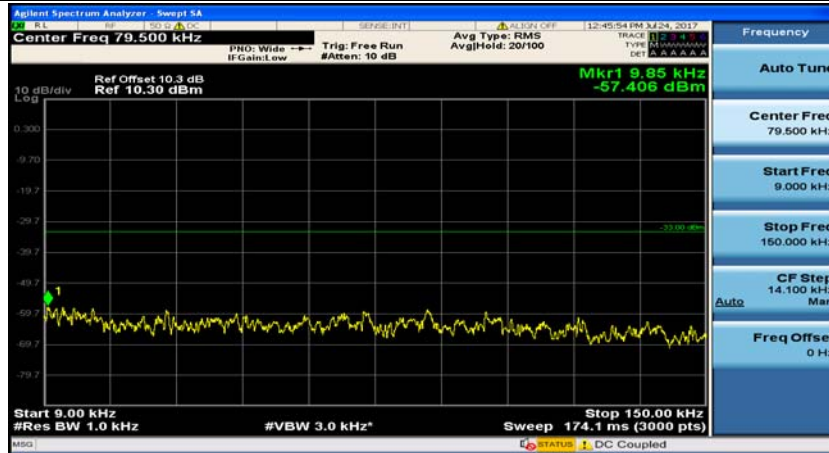

### Channel Bandwidth: 3 MHz

(Channel Bandwidth: 3 MHz)\_MCH\_QPSK\_1RB#0

(Channel Bandwidth: 3 MHz)\_MCH\_QPSK\_1RB#7

(Channel Bandwidth: 3 MHz)\_HCH\_QPSK\_1RB#0

(Channel Bandwidth: 3 MHz)\_HCH\_QPSK\_1RB#7

(Channel Bandwidth: 3 MHz)\_LCH\_16QAM\_1RB#0

(Channel Bandwidth: 3 MHz)\_LCH\_16QAM\_1RB#7

(Channel Bandwidth: 3 MHz)\_MCH\_16QAM\_1RB#0

(Channel Bandwidth: 3 MHz)\_MCH\_16QAM\_1RB#7

(Channel Bandwidth: 3 MHz)\_HCH\_16QAM\_1RB#0