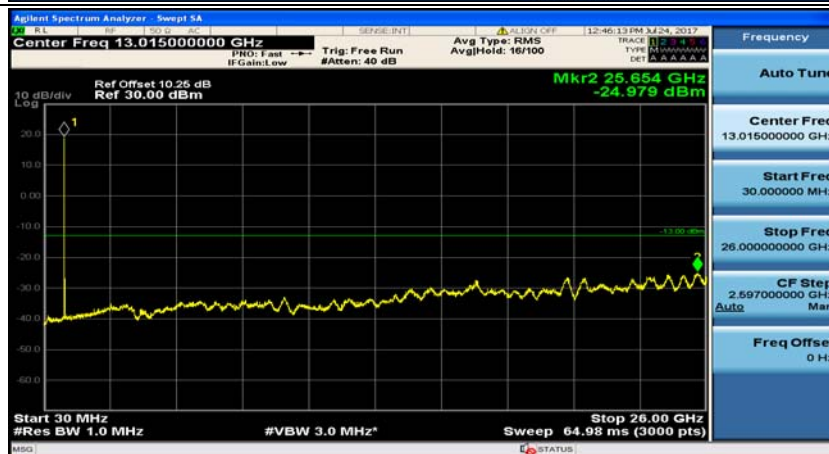

### Channel Bandwidth: 3 MHz

(Channel Bandwidth: 3 MHz)\_MCH\_QPSK\_1RB#0

(Channel Bandwidth: 3 MHz)\_MCH\_QPSK\_1RB#7

(Channel Bandwidth: 3 MHz)\_HCH\_QPSK\_1RB#0

(Channel Bandwidth: 3 MHz)\_HCH\_QPSK\_1RB#7

(Channel Bandwidth: 3 MHz)\_LCH\_16QAM\_1RB#0

(Channel Bandwidth: 3 MHz)\_LCH\_16QAM\_1RB#7

(Channel Bandwidth: 3 MHz)\_MCH\_16QAM\_1RB#0

(Channel Bandwidth: 3 MHz)\_MCH\_16QAM\_1RB#7

(Channel Bandwidth: 3 MHz)\_HCH\_16QAM\_1RB#0

(Channel Bandwidth: 3 MHz)\_HCH\_16QAM\_1RB#7