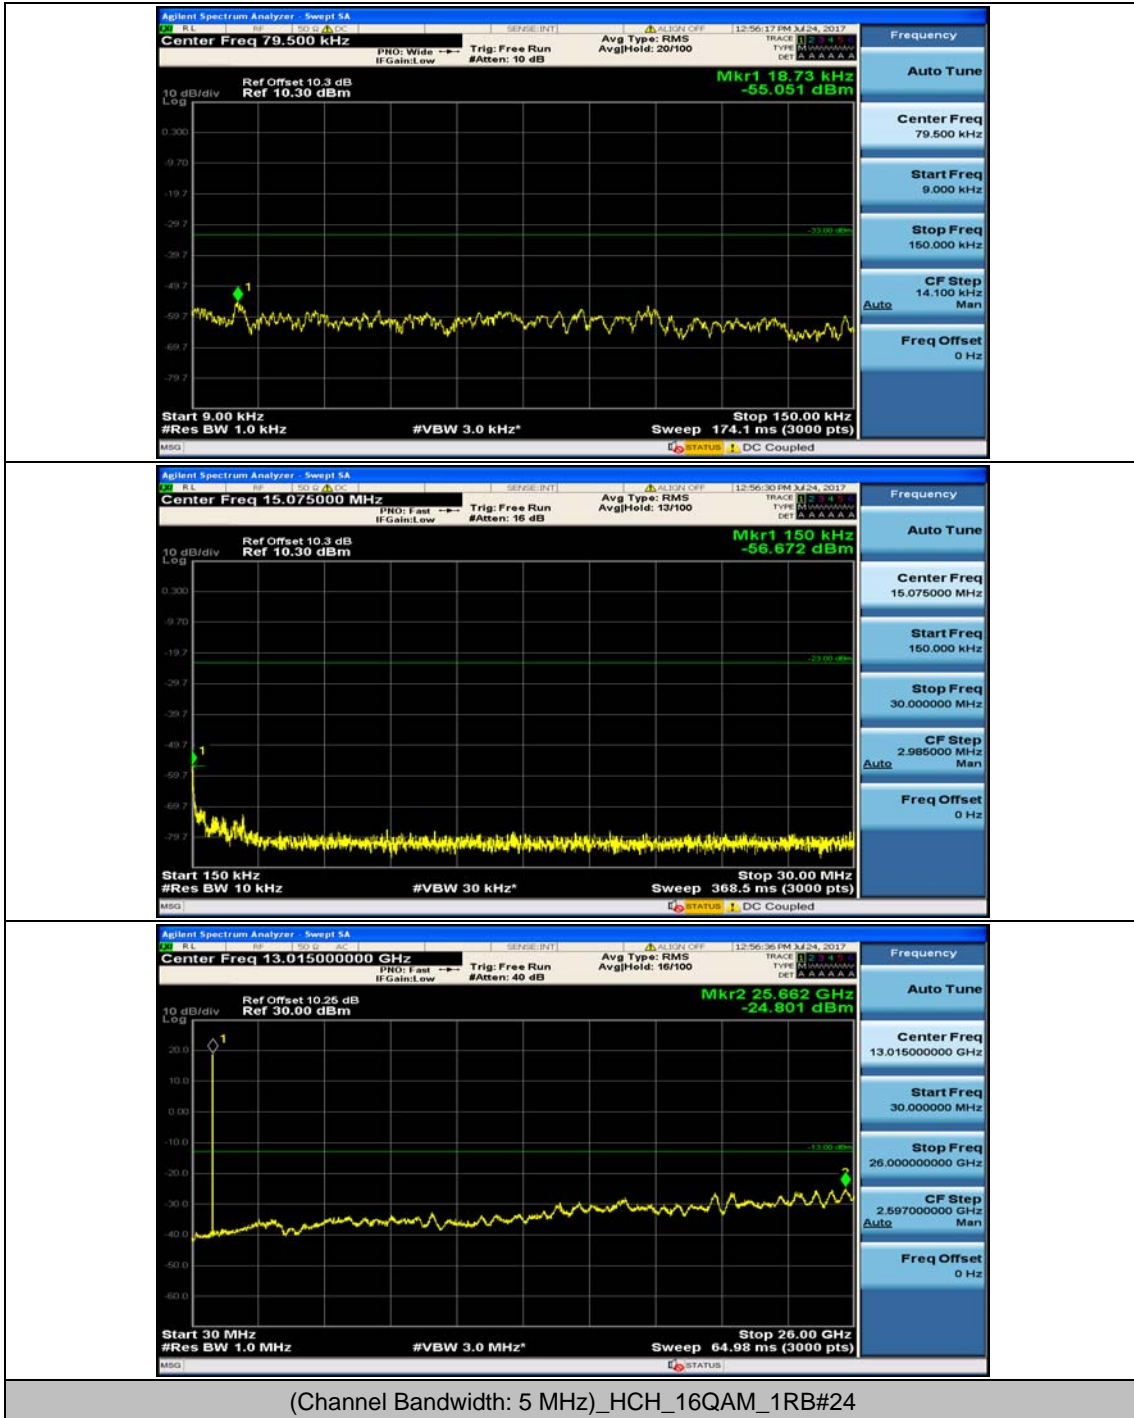

## (Channel Bandwidth: 5 MHz)\_HCH\_QPSK\_1RB#0

## (Channel Bandwidth: 5 MHz)\_HCH\_QPSK\_1RB#12

(Channel Bandwidth: 5 MHz)\_LCH\_16QAM\_1RB#0

(Channel Bandwidth: 5 MHz)\_LCH\_16QAM\_1RB#12

(Channel Bandwidth: 5 MHz)\_MCH\_16QAM\_1RB#0

(Channel Bandwidth: 5 MHz)\_MCH\_16QAM\_1RB#12

(Channel Bandwidth: 5 MHz)\_HCH\_16QAM\_1RB#0

(Channel Bandwidth: 5 MHz)\_HCH\_16QAM\_1RB#12