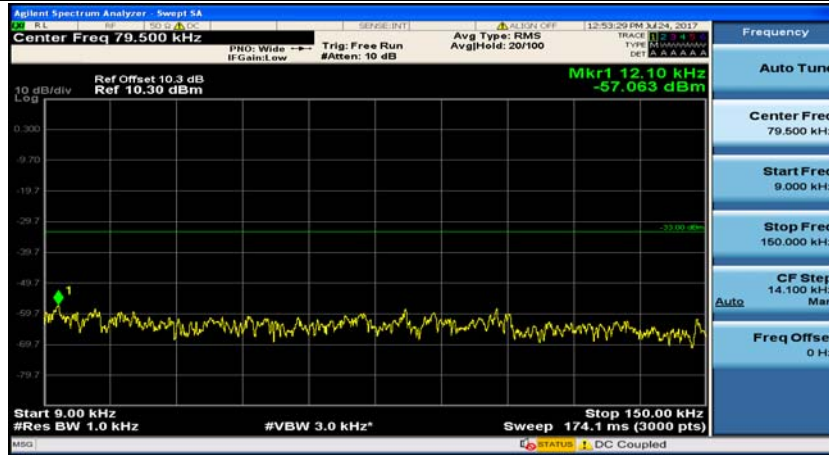

## (Channel Bandwidth: 5 MHz)\_HCH\_QPSK\_1RB#0

## (Channel Bandwidth: 5 MHz)\_HCH\_QPSK\_1RB#12

(Channel Bandwidth: 5 MHz)\_LCH\_16QAM\_1RB#0

(Channel Bandwidth: 5 MHz)\_LCH\_16QAM\_1RB#12

(Channel Bandwidth: 5 MHz)\_MCH\_16QAM\_1RB#0

(Channel Bandwidth: 5 MHz)\_MCH\_16QAM\_1RB#12