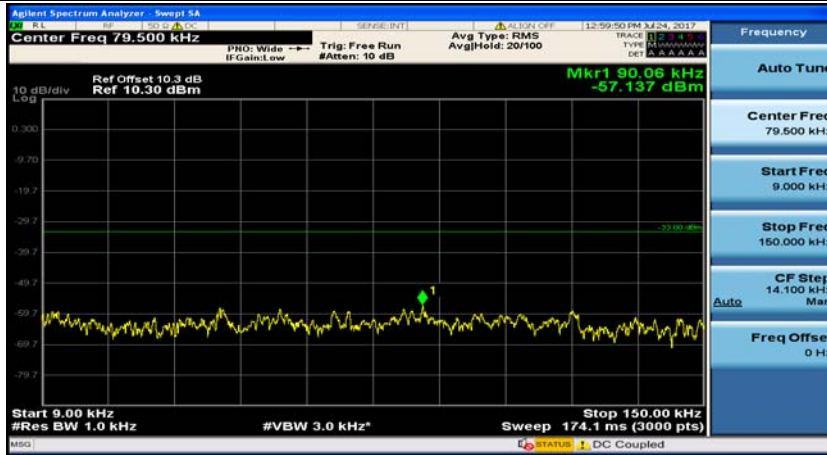

Channel Bandwidth: 10 MHz_MCH_QPSK_1RB#0

Channel Bandwidth: 10 MHz_MCH_QPSK_1RB#24