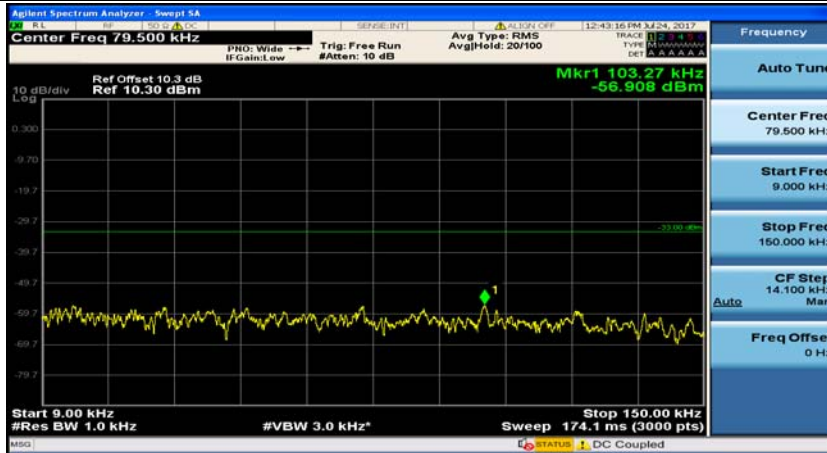

### Channel Bandwidth: 3 MHz

(Channel Bandwidth: 3 MHz)\_MCH\_QPSK\_1RB#0

(Channel Bandwidth: 3 MHz)\_MCH\_QPSK\_1RB#7

(Channel Bandwidth: 3 MHz)\_HCH\_QPSK\_1RB#0

(Channel Bandwidth: 3 MHz)\_HCH\_QPSK\_1RB#7

(Channel Bandwidth: 3 MHz)\_LCH\_16QAM\_1RB#0

(Channel Bandwidth: 3 MHz)\_LCH\_16QAM\_1RB#7

(Channel Bandwidth: 3 MHz)\_MCH\_16QAM\_1RB#0

(Channel Bandwidth: 3 MHz)\_MCH\_16QAM\_1RB#7

(Channel Bandwidth: 3 MHz)\_HCH\_16QAM\_1RB#0

(Channel Bandwidth: 3 MHz)\_HCH\_16QAM\_1RB#7