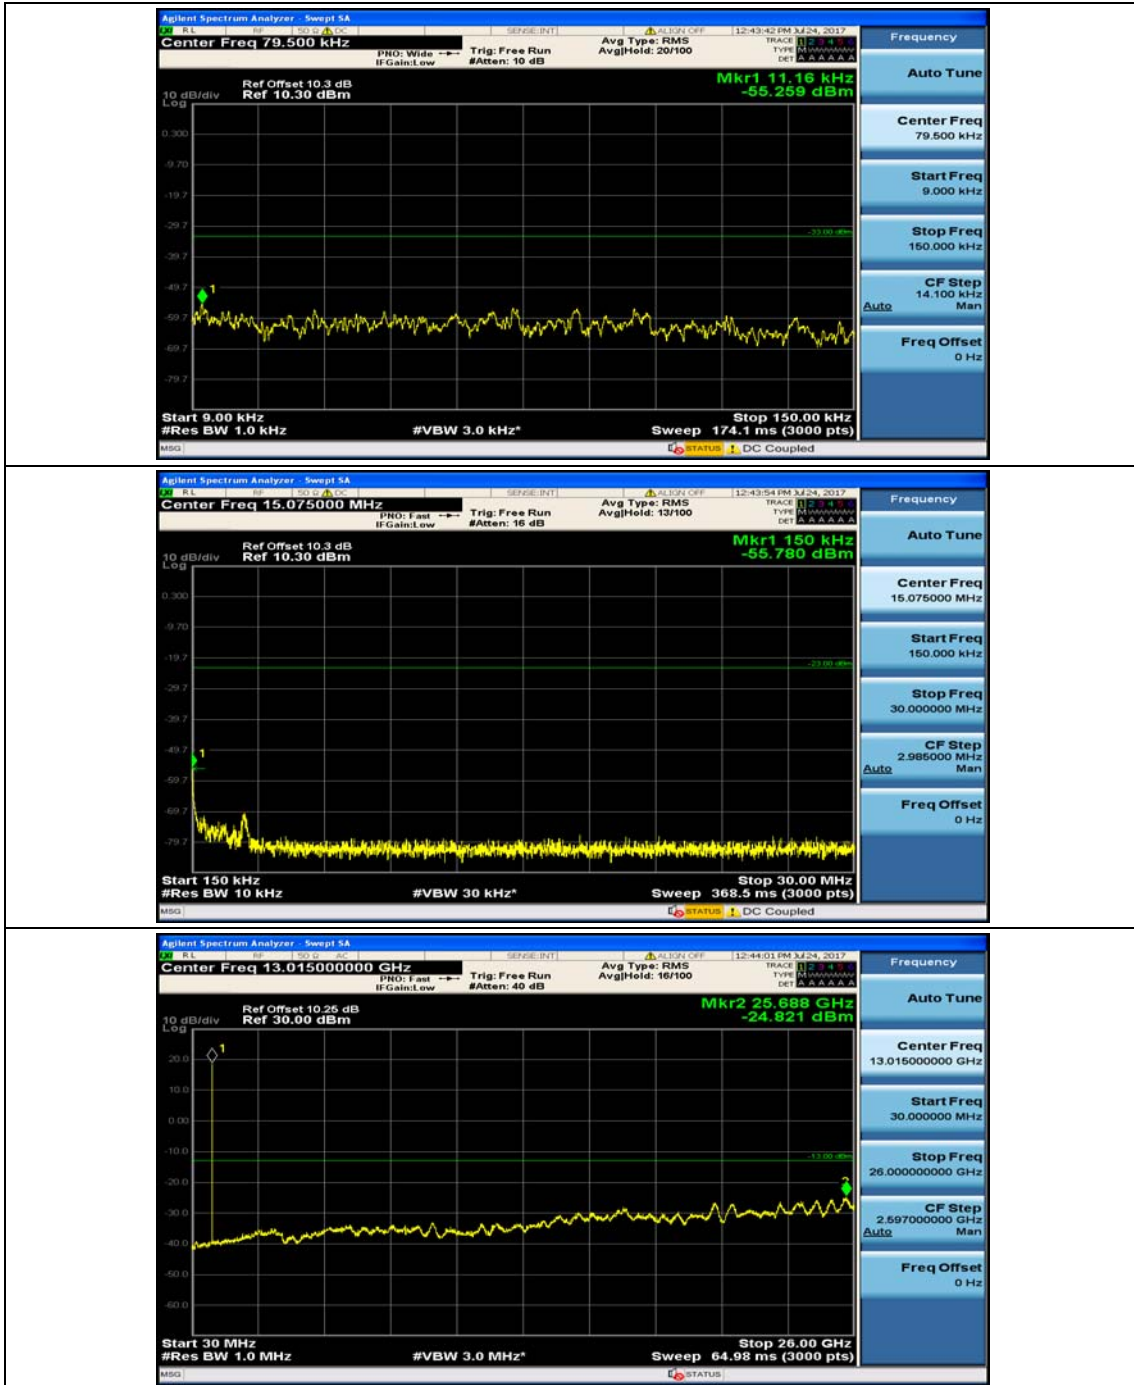

### Channel Bandwidth: 3 MHz

(Channel Bandwidth: 3 MHz)\_MCH\_QPSK\_1RB#0

(Channel Bandwidth: 3 MHz)\_MCH\_QPSK\_1RB#7

(Channel Bandwidth: 3 MHz)\_HCH\_QPSK\_1RB#0

(Channel Bandwidth: 3 MHz)\_HCH\_QPSK\_1RB#7

(Channel Bandwidth: 3 MHz)\_LCH\_16QAM\_1RB#0

(Channel Bandwidth: 3 MHz)\_LCH\_16QAM\_1RB#7

(Channel Bandwidth: 3 MHz)\_MCH\_16QAM\_1RB#0

(Channel Bandwidth: 3 MHz)\_MCH\_16QAM\_1RB#7

(Channel Bandwidth: 3 MHz)\_HCH\_16QAM\_1RB#0

(Channel Bandwidth: 3 MHz)\_HCH\_16QAM\_1RB#7