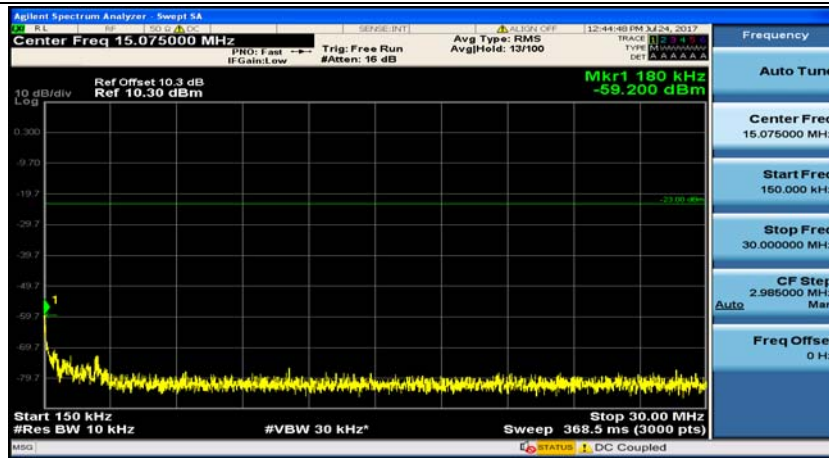

### Channel Bandwidth: 3 MHz

(Channel Bandwidth: 3 MHz)\_MCH\_QPSK\_1RB#0

(Channel Bandwidth: 3 MHz)\_MCH\_QPSK\_1RB#7

(Channel Bandwidth: 3 MHz)\_HCH\_QPSK\_1RB#0

(Channel Bandwidth: 3 MHz)\_HCH\_QPSK\_1RB#7

(Channel Bandwidth: 3 MHz)\_LCH\_16QAM\_1RB#0

(Channel Bandwidth: 3 MHz)\_LCH\_16QAM\_1RB#7

(Channel Bandwidth: 3 MHz)\_MCH\_16QAM\_1RB#0

(Channel Bandwidth: 3 MHz)\_MCH\_16QAM\_1RB#7

(Channel Bandwidth: 3 MHz)\_HCH\_16QAM\_1RB#0