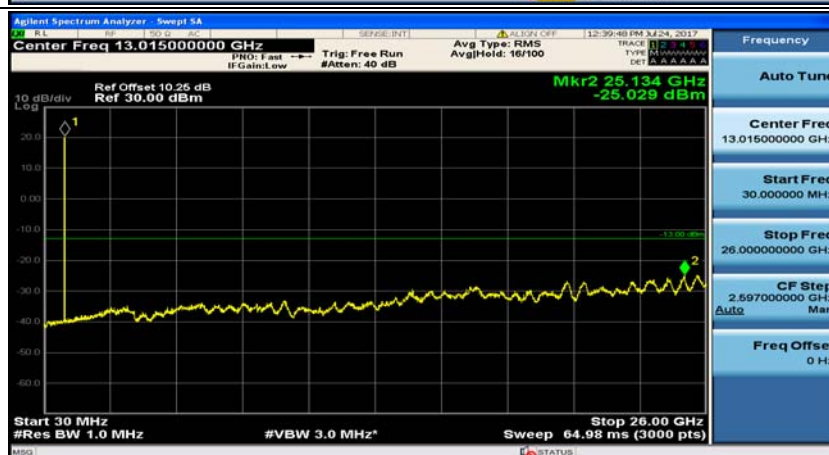

(Channel Bandwidth: 1.4 MHz)_HCH_QPSK_1RB#0