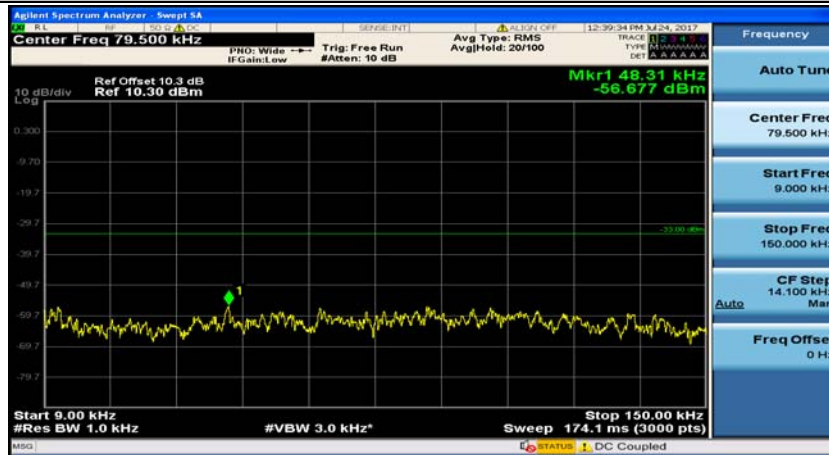

(Channel Bandwidth: 1.4 MHz)_HCH_QPSK_1RB#0