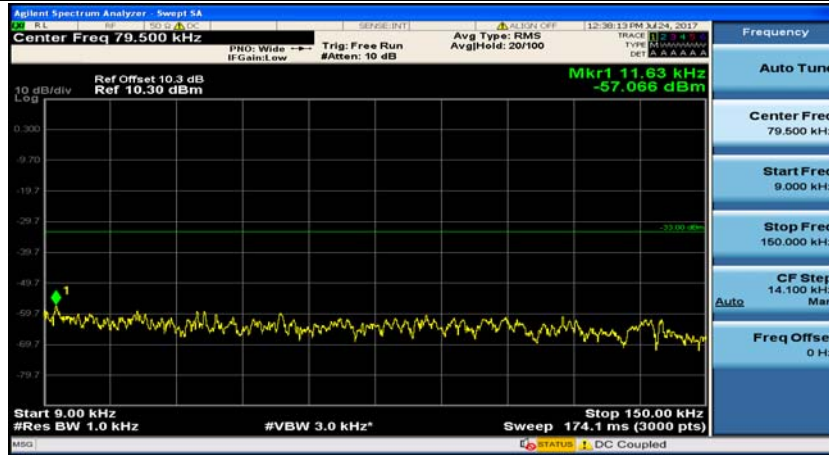

(Channel Bandwidth: 1.4 MHz)_HCH_QPSK_1RB#0

(Channel Bandwidth: 1.4 MHz)_HCH_QPSK_1RB#3

(Channel Bandwidth: 1.4 MHz)_LCH_16QAM_1RB#0

(Channel Bandwidth: 1.4 MHz)_LCH_16QAM_1RB#3

(Channel Bandwidth: 1.4 MHz)_MCH_16QAM_1RB#0