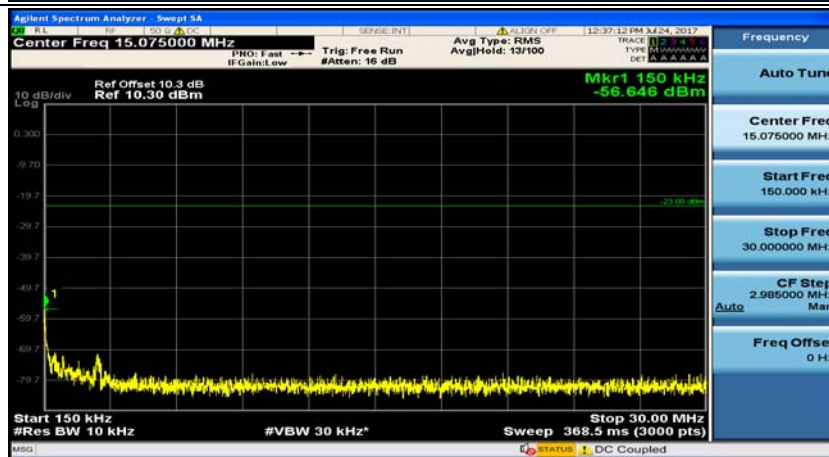

Channel Bandwidth: 10 MHz_HCH_16QAM_50RB#0

Appendix E: Conducted Spurious Emission

Test Graphs

Channel Bandwidth: 1.4 MHz

(Channel Bandwidth: 1.4 MHz)_MCH_QPSK_1RB#0

(Channel Bandwidth: 1.4 MHz)_MCH_QPSK_1RB#3