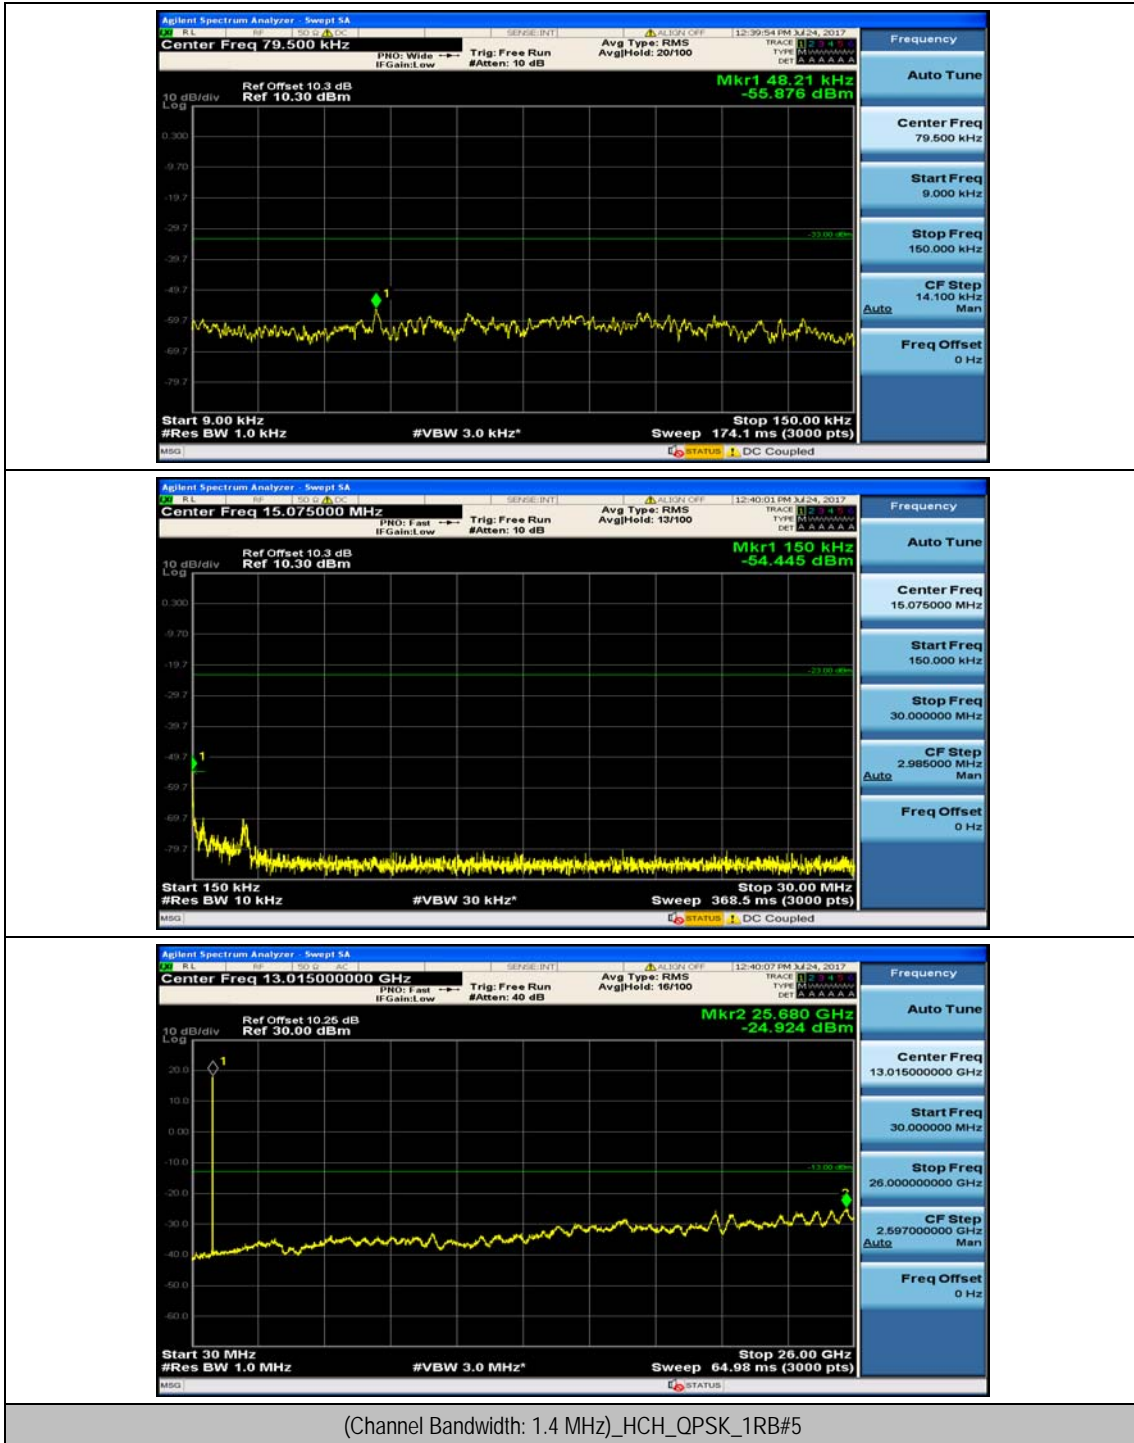

(Channel Bandwidth: 1.4 MHz)_HCH_QPSK_1RB#3