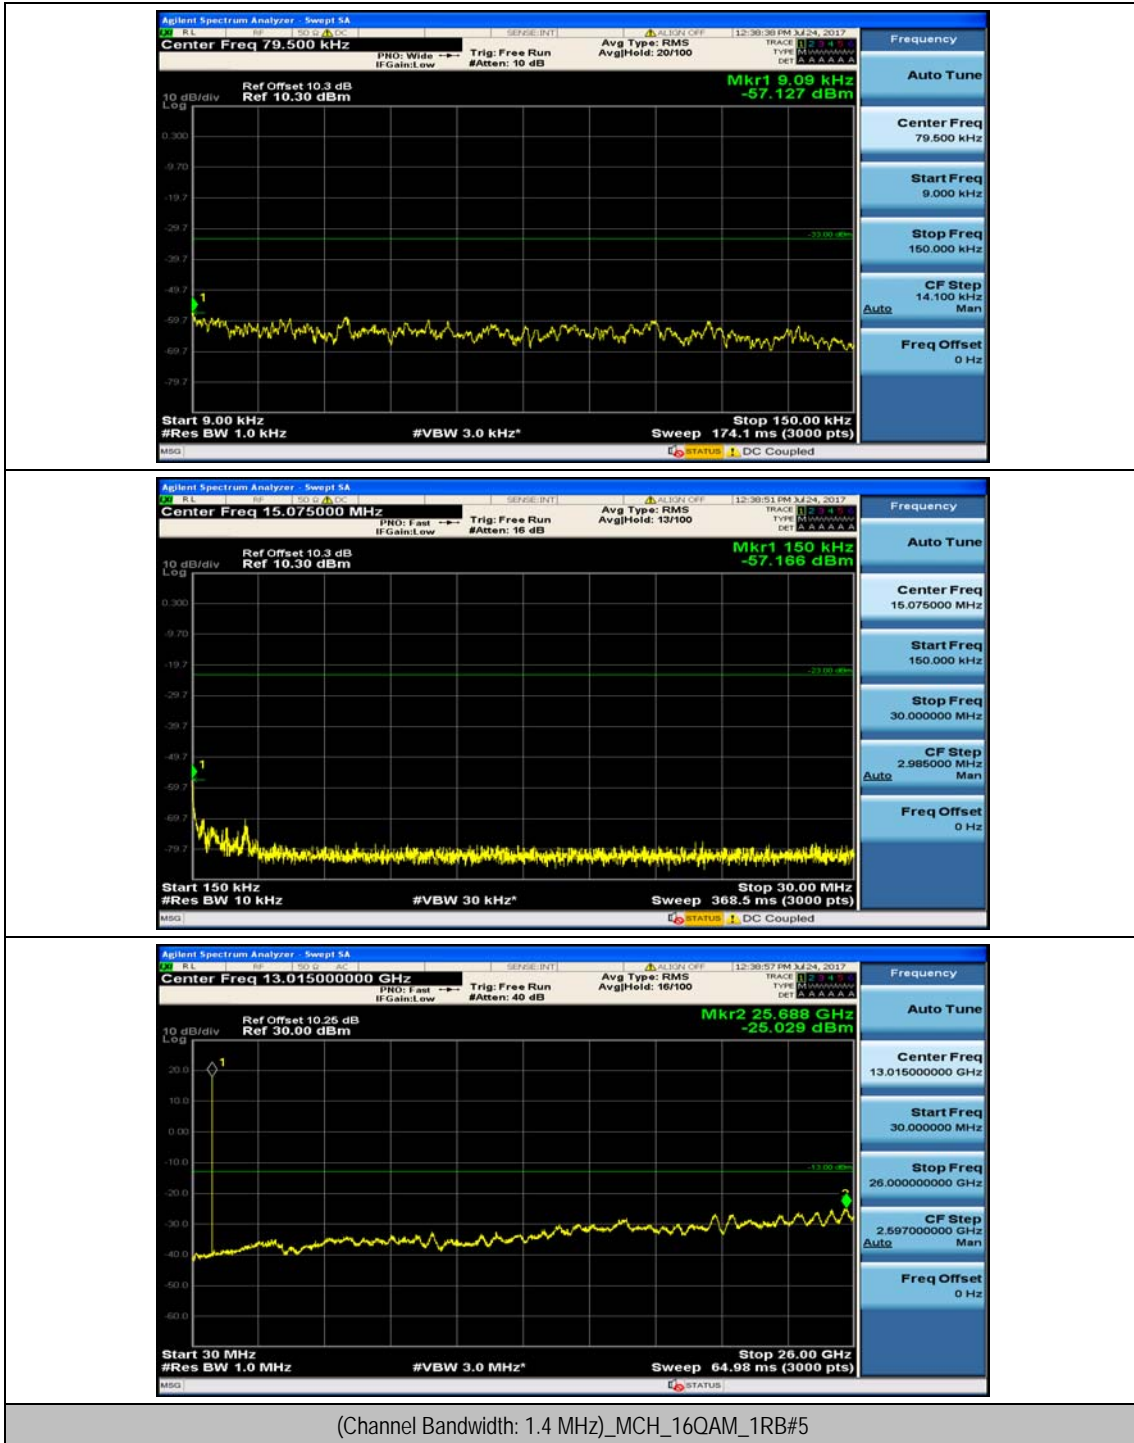

(Channel Bandwidth: 1.4 MHz)_MCH_16QAM_1RB#3