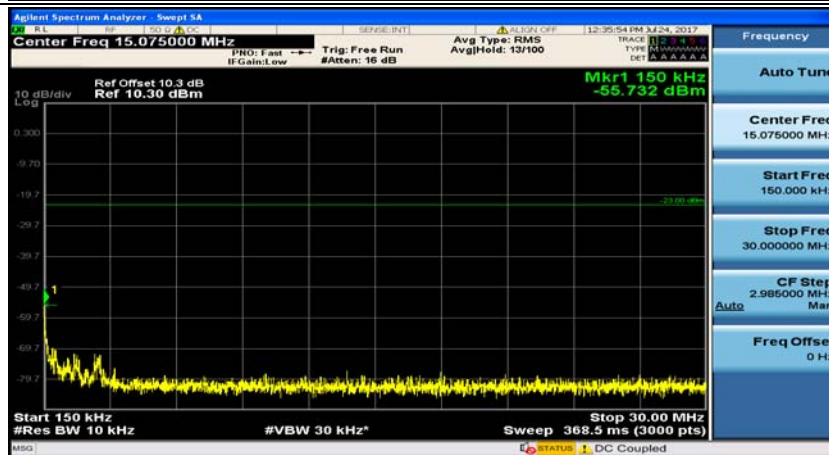

(Channel Bandwidth: 1.4 MHz)_HCH_QPSK_1RB#0

(Channel Bandwidth: 1.4 MHz)_HCH_QPSK_1RB#3

(Channel Bandwidth: 1.4 MHz)_LCH_16QAM_1RB#0

(Channel Bandwidth: 1.4 MHz)_LCH_16QAM_1RB#3

(Channel Bandwidth: 1.4 MHz)_MCH_16QAM_1RB#0