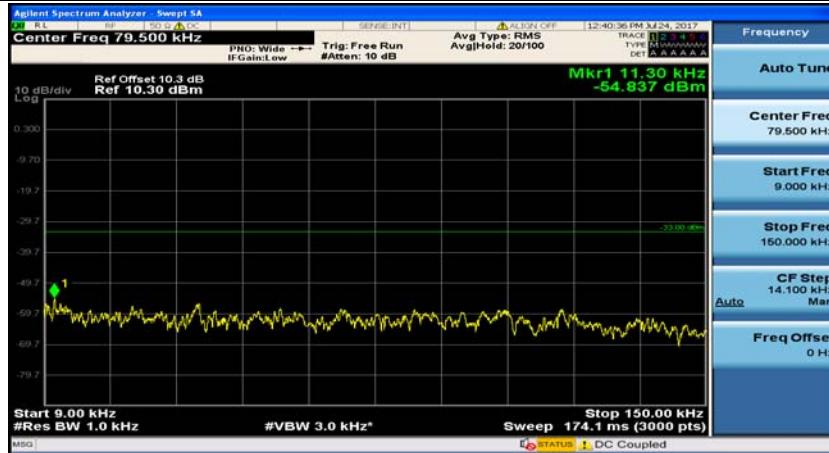

(Channel Bandwidth: 1.4 MHz)_HCH_16QAM_1RB#0

(Channel Bandwidth: 1.4 MHz)_HCH_16QAM_1RB#3