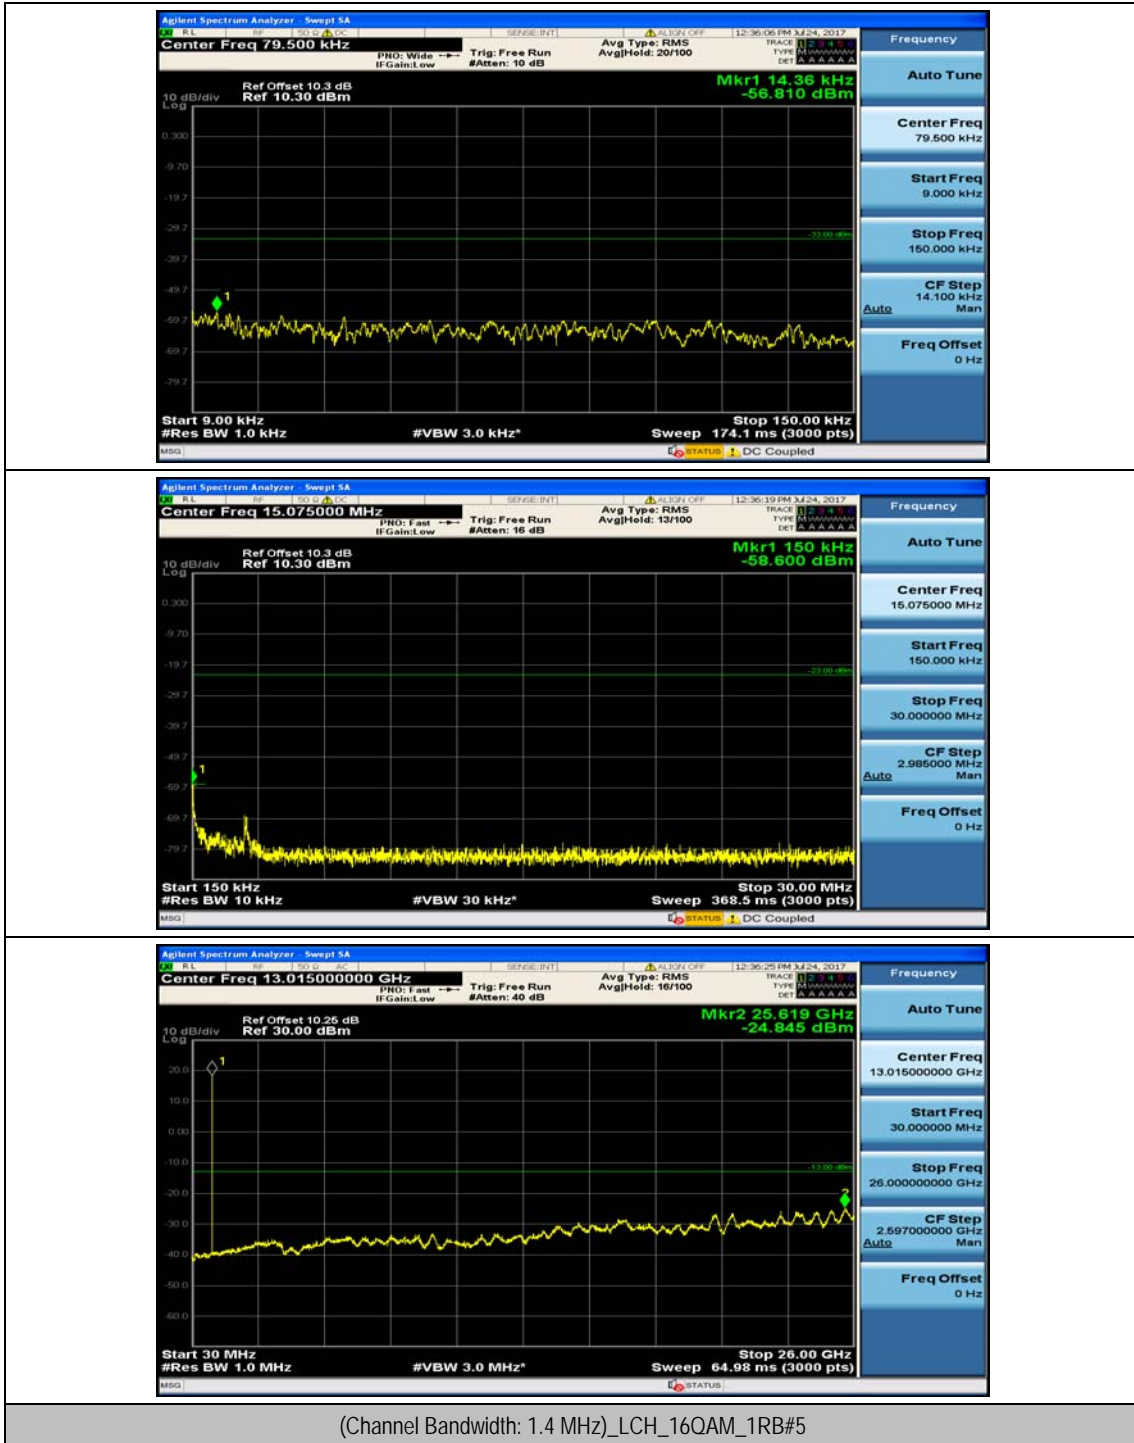

(Channel Bandwidth: 1.4 MHz)_HCH_QPSK_1RB#0

(Channel Bandwidth: 1.4 MHz)_HCH_QPSK_1RB#3

(Channel Bandwidth: 1.4 MHz)_LCH_16QAM_1RB#0

(Channel Bandwidth: 1.4 MHz)_LCH_16QAM_1RB#3

(Channel Bandwidth: 1.4 MHz)_MCH_16QAM_1RB#0