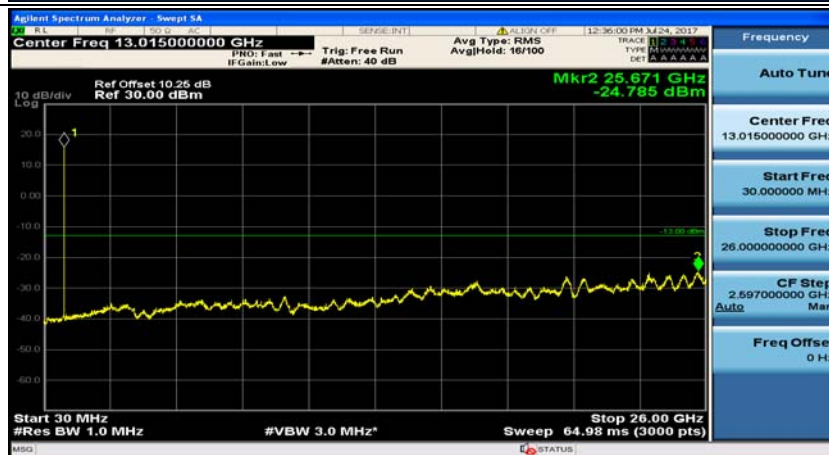

(Channel Bandwidth: 1.4 MHz)_HCH_QPSK_1RB#0

(Channel Bandwidth: 1.4 MHz)_HCH_QPSK_1RB#3

(Channel Bandwidth: 1.4 MHz)_LCH_16QAM_1RB#0

(Channel Bandwidth: 1.4 MHz)_LCH_16QAM_1RB#3

(Channel Bandwidth: 1.4 MHz)_MCH_16QAM_1RB#0