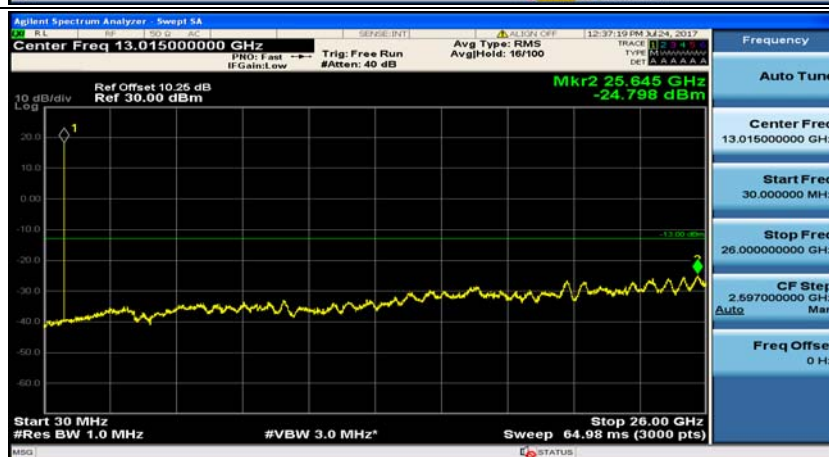

Channel Bandwidth: 10 MHz_HCH_16QAM_50RB#0

Appendix E: Conducted Spurious Emission

Test Graphs

Channel Bandwidth: 1.4 MHz

(Channel Bandwidth: 1.4 MHz)_MCH_QPSK_1RB#0

(Channel Bandwidth: 1.4 MHz)_MCH_QPSK_1RB#3