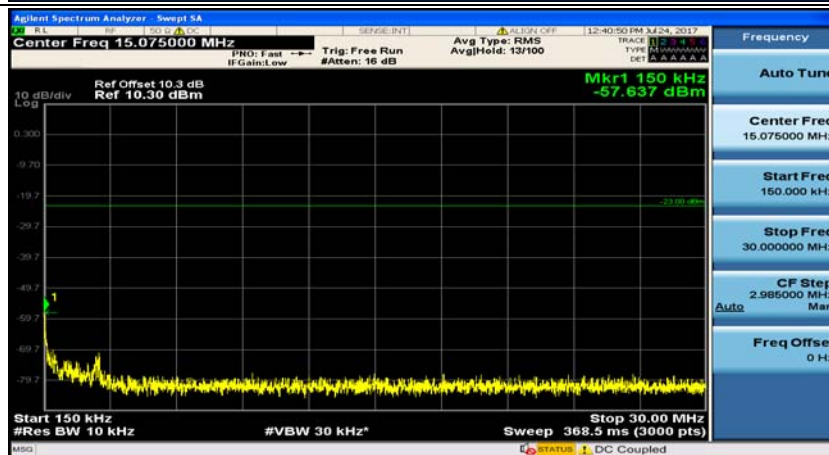

(Channel Bandwidth: 1.4 MHz)_HCH_16QAM_1RB#0

(Channel Bandwidth: 1.4 MHz)_HCH_16QAM_1RB#3