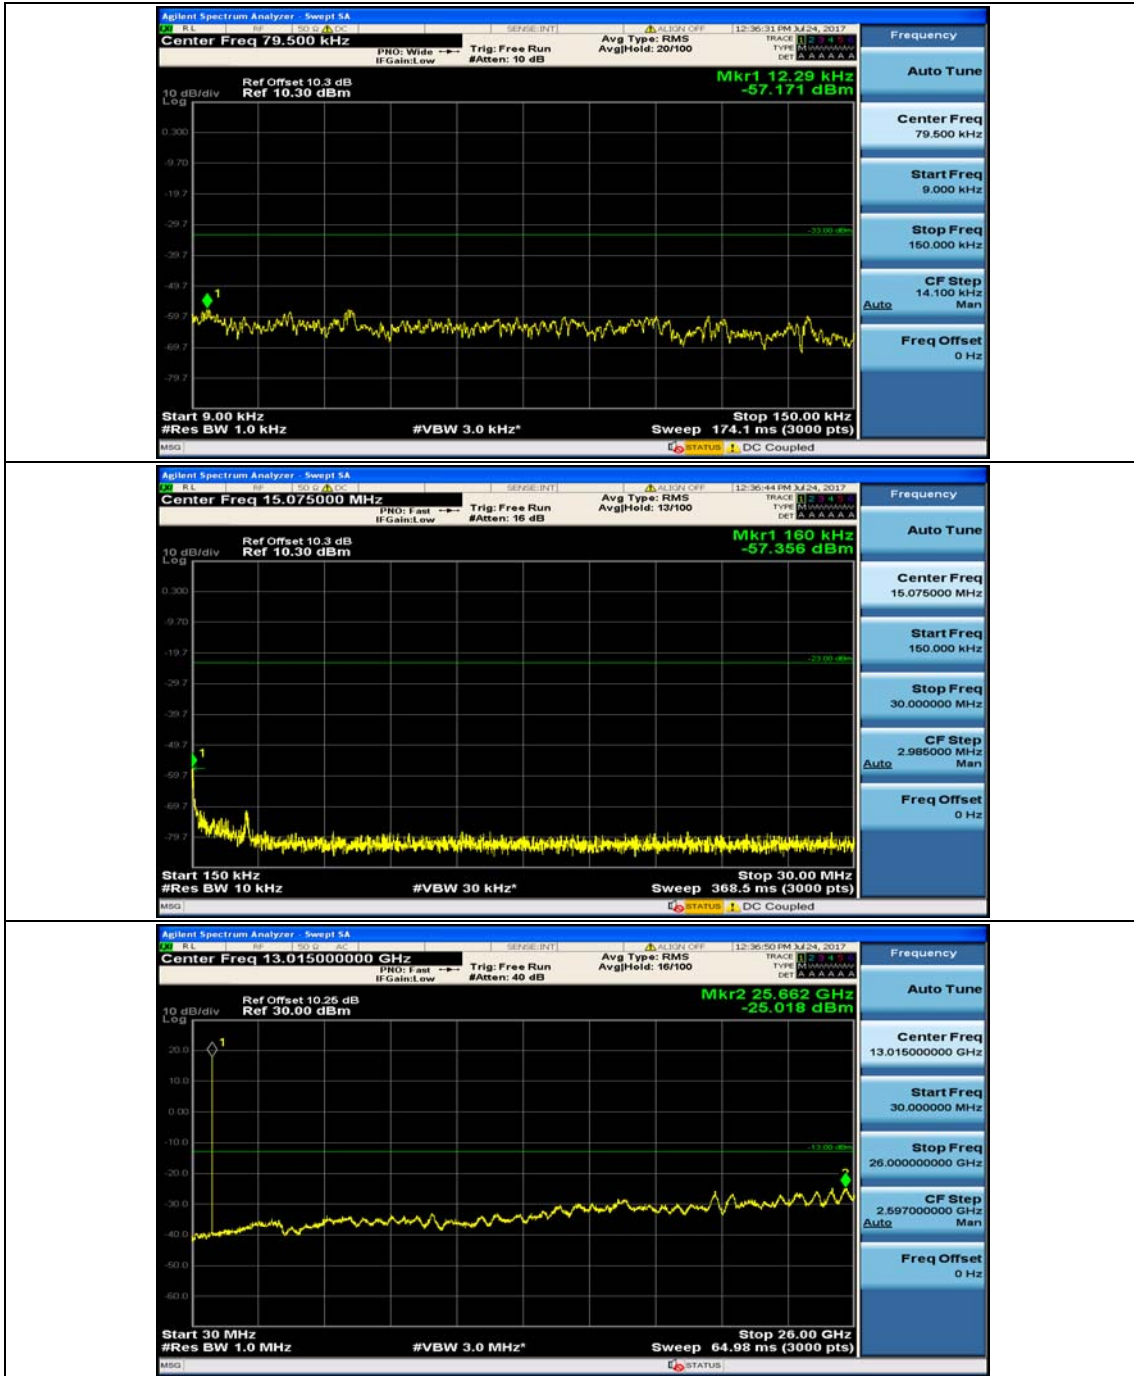

Channel Bandwidth: 10 MHz_HCH_16QAM_50RB#0

Appendix E: Conducted Spurious Emission

Test Graphs

Channel Bandwidth: 1.4 MHz

(Channel Bandwidth: 1.4 MHz)_MCH_QPSK_1RB#0

(Channel Bandwidth: 1.4 MHz)_MCH_QPSK_1RB#3

(Channel Bandwidth: 1.4 MHz)_HCH_QPSK_1RB#0

(Channel Bandwidth: 1.4 MHz)_HCH_QPSK_1RB#3

(Channel Bandwidth: 1.4 MHz)_LCH_16QAM_1RB#0

(Channel Bandwidth: 1.4 MHz)_LCH_16QAM_1RB#3

(Channel Bandwidth: 1.4 MHz)_MCH_16QAM_1RB#0