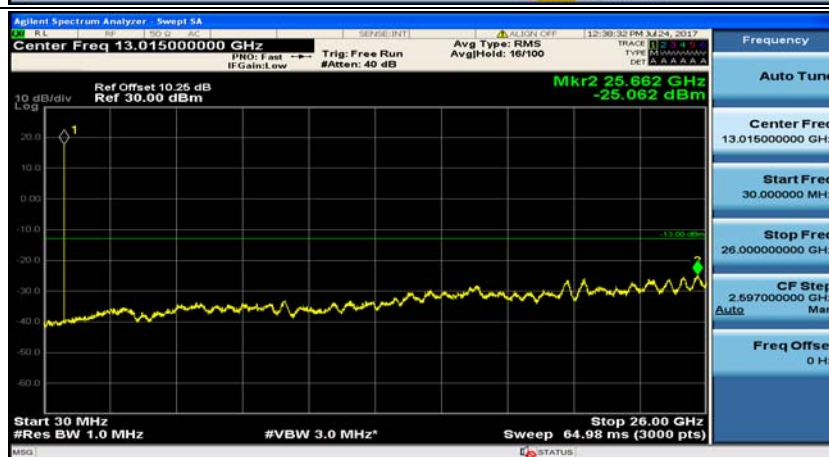

(Channel Bandwidth: 1.4 MHz)_HCH_QPSK_1RB#0

(Channel Bandwidth: 1.4 MHz)_HCH_QPSK_1RB#3

(Channel Bandwidth: 1.4 MHz)_LCH_16QAM_1RB#0

(Channel Bandwidth: 1.4 MHz)_LCH_16QAM_1RB#3

(Channel Bandwidth: 1.4 MHz)_MCH_16QAM_1RB#0