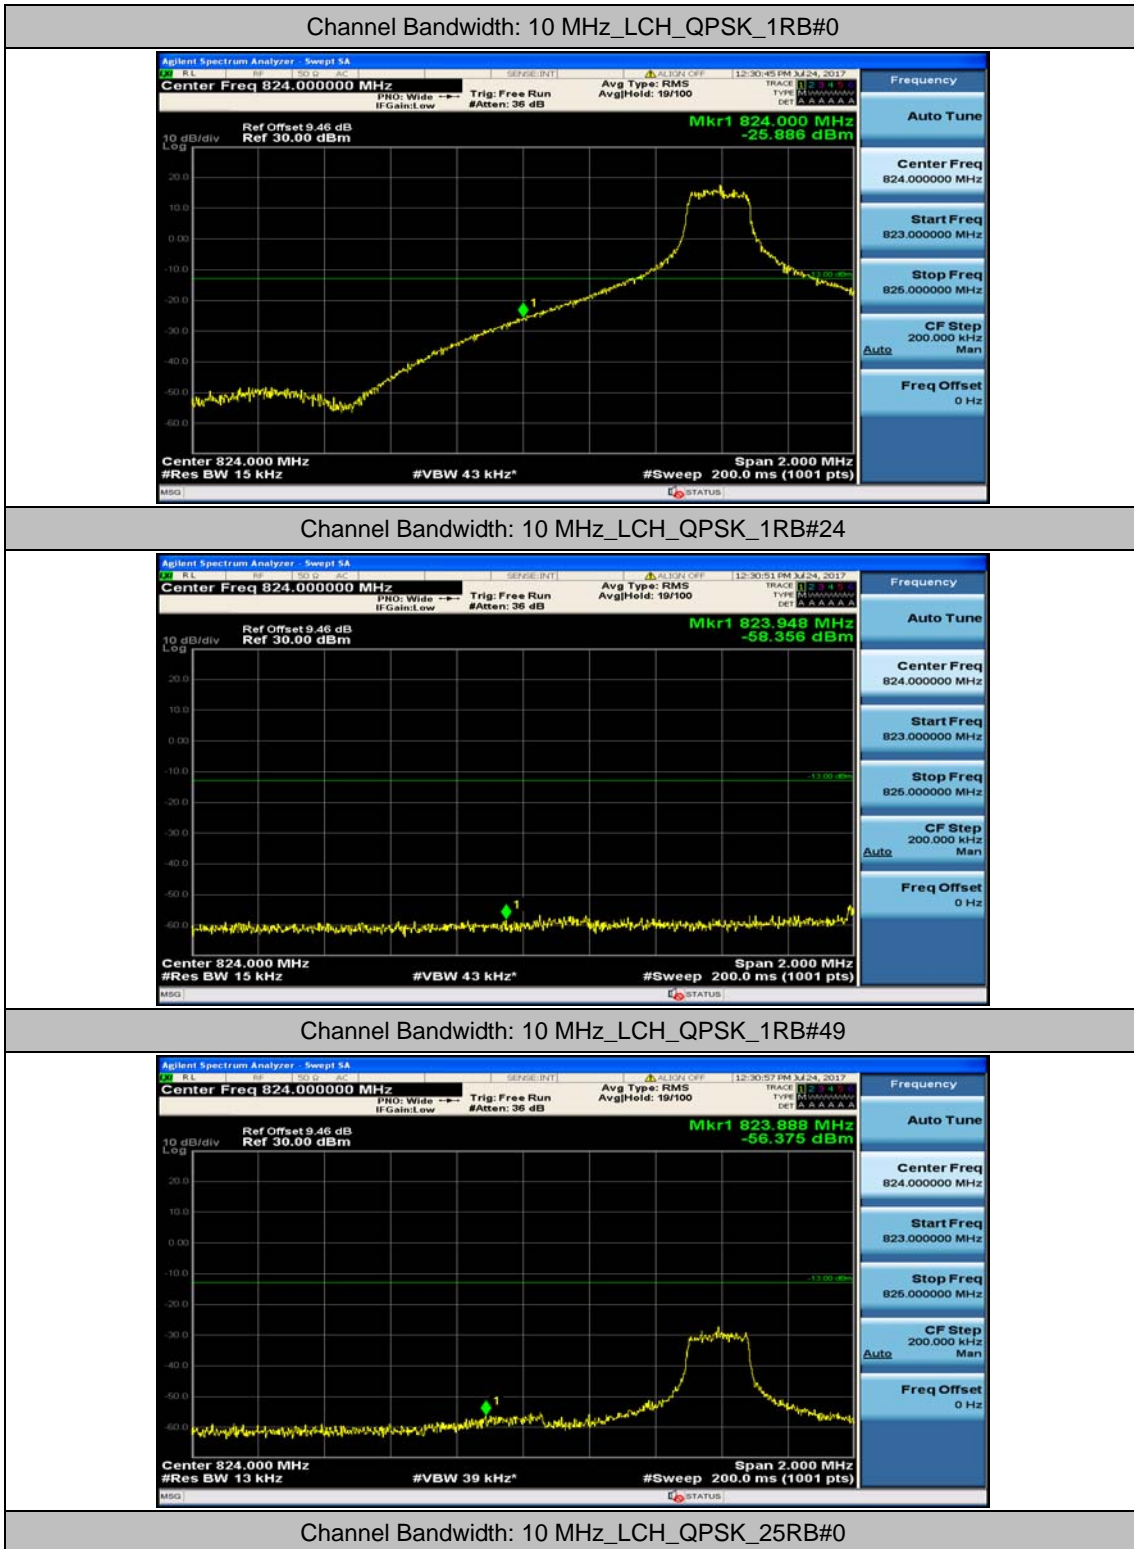

(Channel Bandwidth: 5 MHz)_HCH_16QAM_1RB#24

(Channel Bandwidth: 5 MHz)_HCH_16QAM_12RB#0

(Channel Bandwidth: 5 MHz)_HCH_16QAM_12RB#6

(Channel Bandwidth: 5 MHz)_HCH_16QAM_12RB#13

(Channel Bandwidth: 5 MHz)_HCH_16QAM_25RB#0

Channel Bandwidth: 10 MHz

Channel Bandwidth: 10 MHz_LCH_QPSK_25RB#12

Channel Bandwidth: 10 MHz_LCH_QPSK_25RB#25

Channel Bandwidth: 10 MHz_LCH_QPSK_50RB#0

Channel Bandwidth: 10 MHz_HCH_QPSK_1RB#0

Channel Bandwidth: 10 MHz_HCH_QPSK_1RB#24