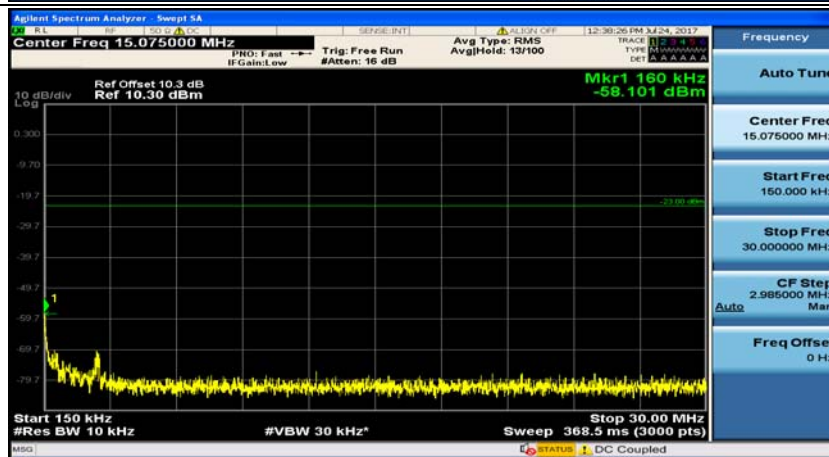

(Channel Bandwidth: 1.4 MHz)_HCH_QPSK_1RB#0

(Channel Bandwidth: 1.4 MHz)_HCH_QPSK_1RB#3

(Channel Bandwidth: 1.4 MHz)_LCH_16QAM_1RB#0

(Channel Bandwidth: 1.4 MHz)_LCH_16QAM_1RB#3

(Channel Bandwidth: 1.4 MHz)_MCH_16QAM_1RB#0