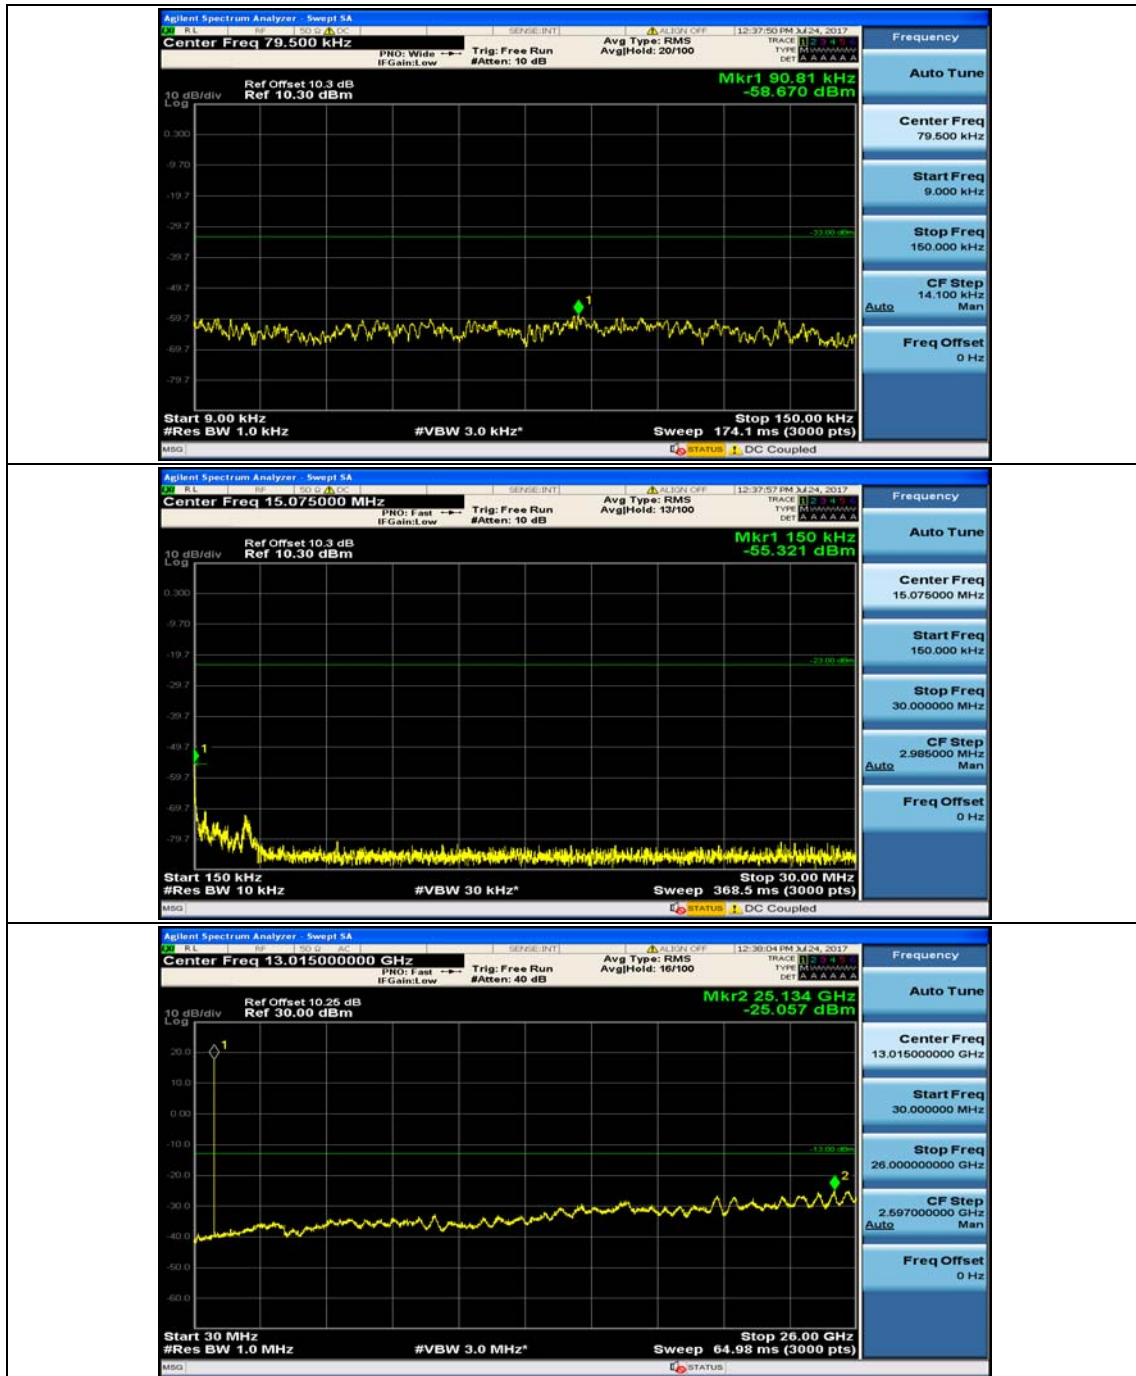

Channel Bandwidth: 10 MHz_HCH_16QAM_50RB#0

Appendix E: Conducted Spurious Emission

Test Graphs

Channel Bandwidth: 1.4 MHz

(Channel Bandwidth: 1.4 MHz)_MCH_QPSK_1RB#0

(Channel Bandwidth: 1.4 MHz)_MCH_QPSK_1RB#3