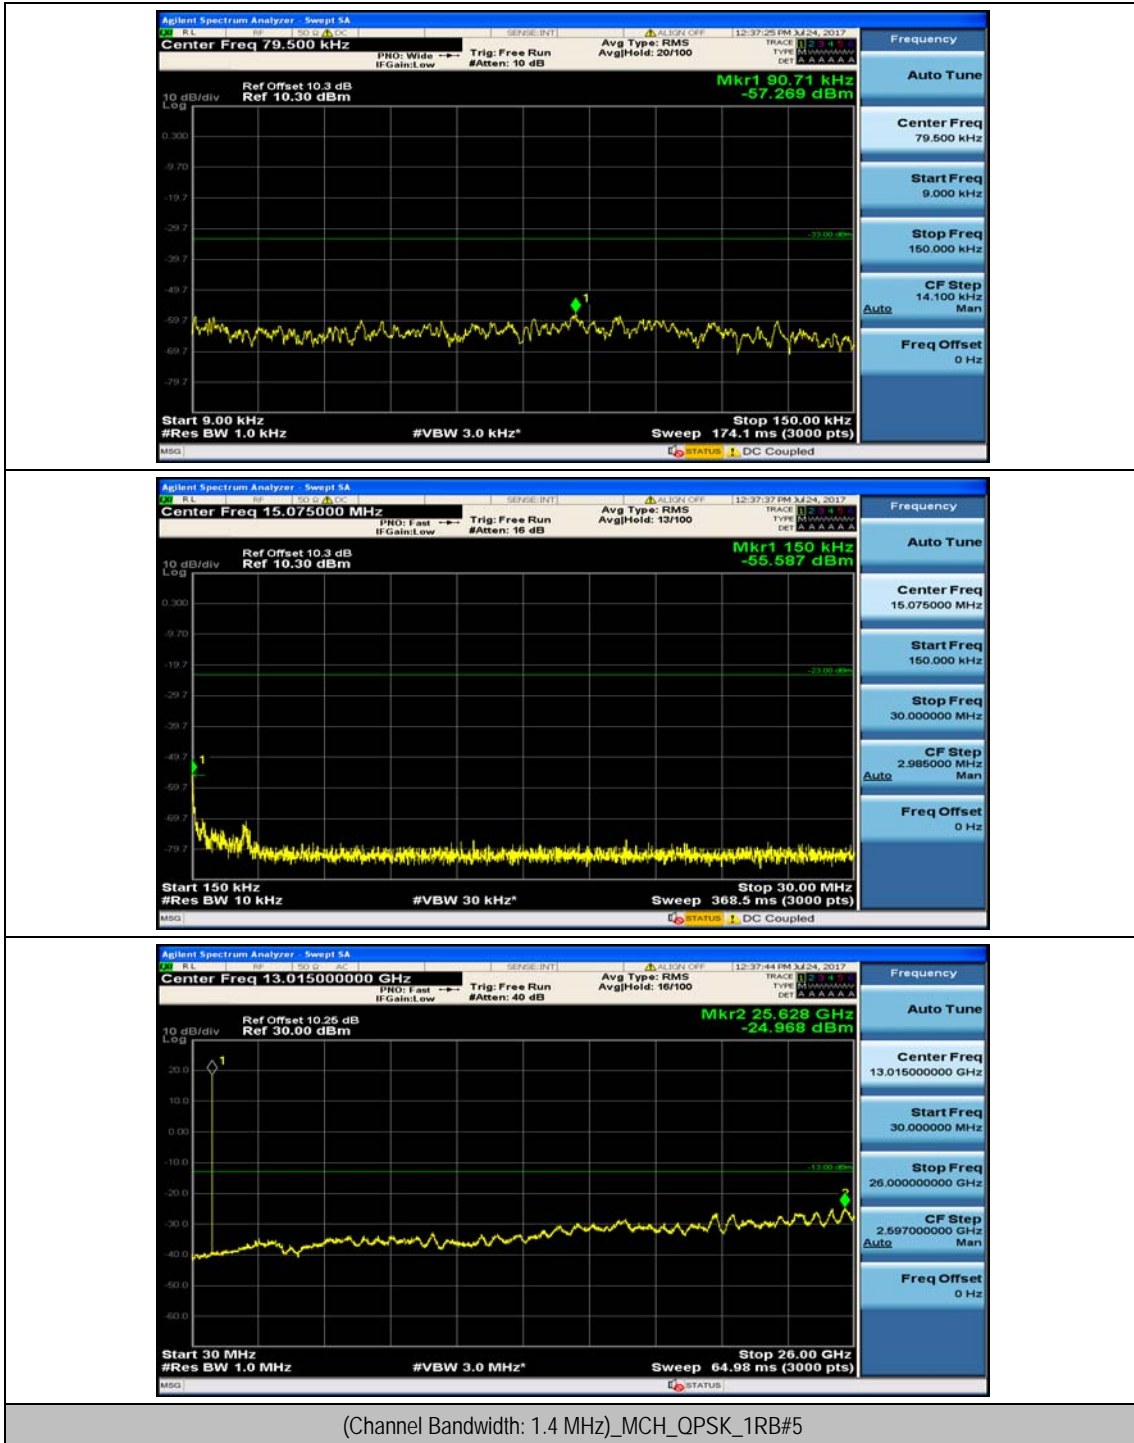

Channel Bandwidth: 10 MHz_HCH_16QAM_50RB#0

Appendix E: Conducted Spurious Emission

Test Graphs

Channel Bandwidth: 1.4 MHz

(Channel Bandwidth: 1.4 MHz)_MCH_QPSK_1RB#0

(Channel Bandwidth: 1.4 MHz)_MCH_QPSK_1RB#3