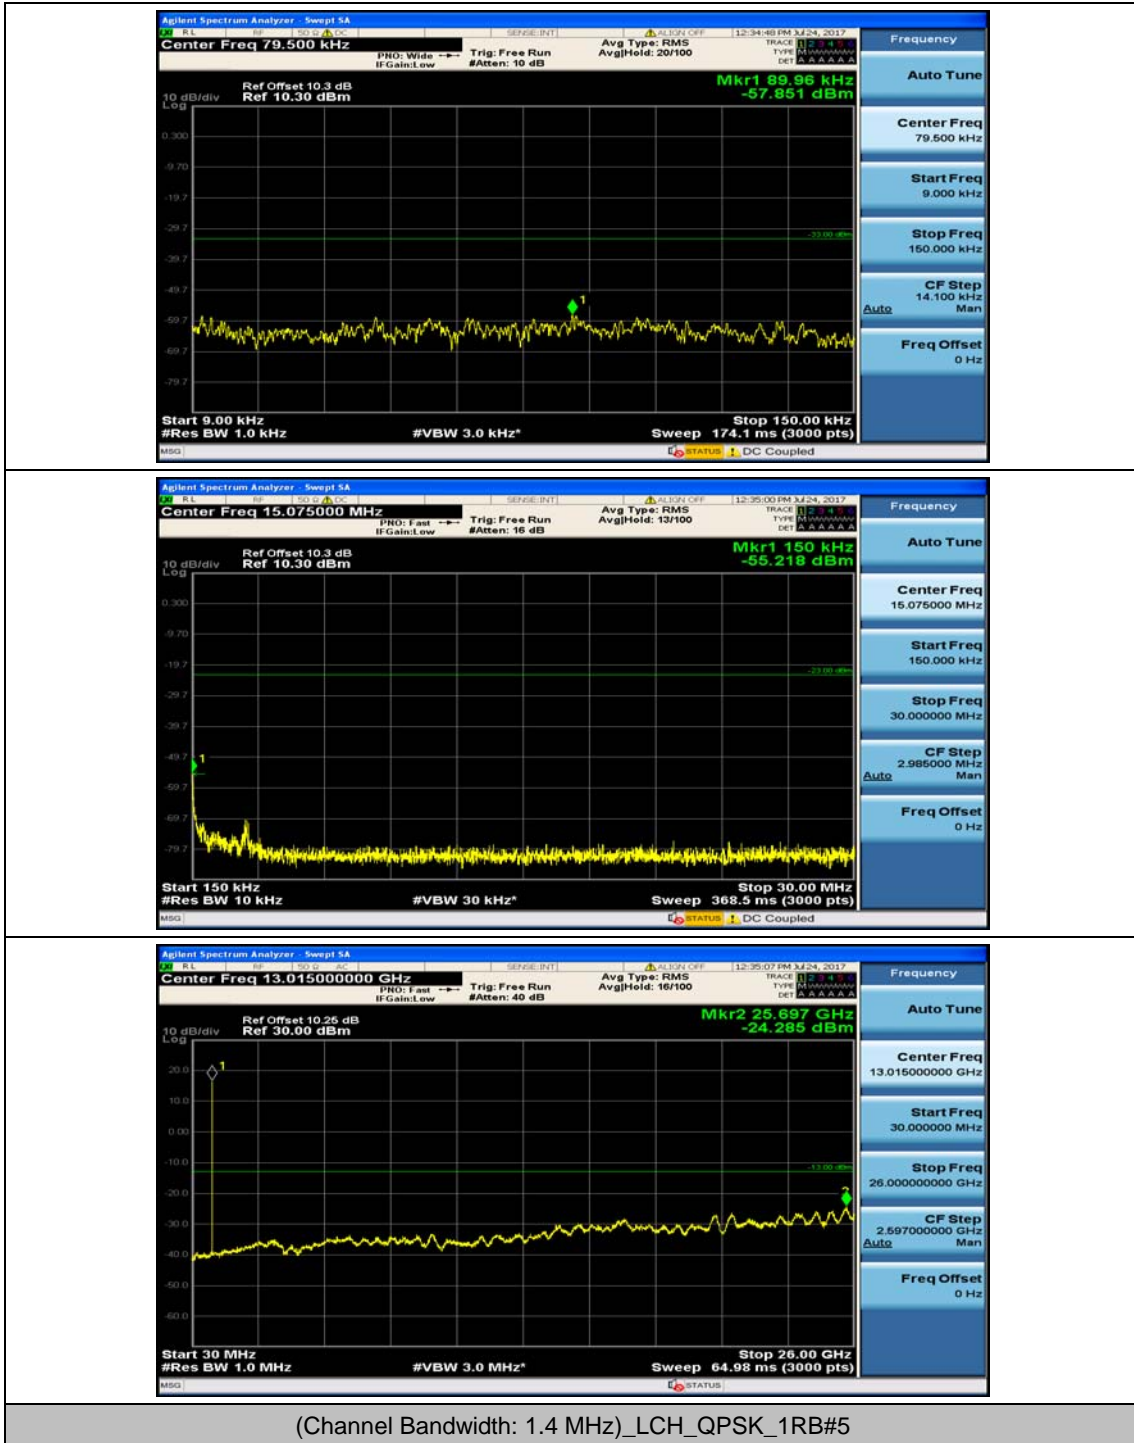

Channel Bandwidth: 10 MHz_HCH_16QAM_50RB#0

Appendix E: Conducted Spurious Emission

Test Graphs

Channel Bandwidth: 1.4 MHz

(Channel Bandwidth: 1.4 MHz)_MCH_QPSK_1RB#0

(Channel Bandwidth: 1.4 MHz)_MCH_QPSK_1RB#3