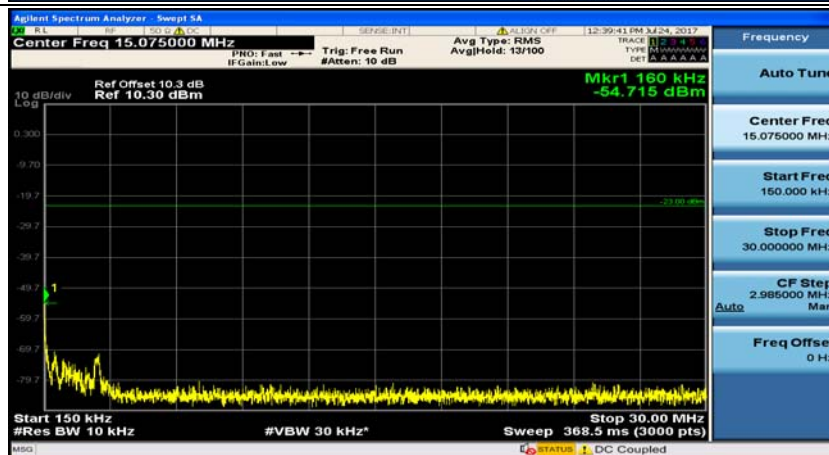

(Channel Bandwidth: 1.4 MHz)_HCH_QPSK_1RB#0