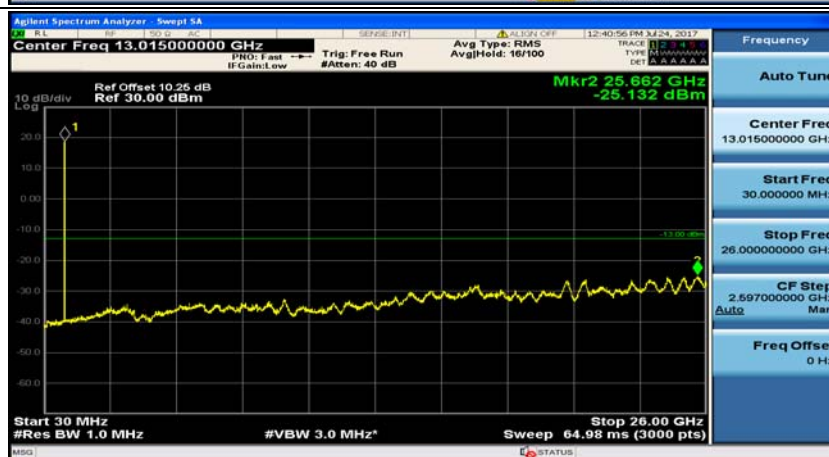

(Channel Bandwidth: 1.4 MHz)_HCH_16QAM_1RB#0

(Channel Bandwidth: 1.4 MHz)_HCH_16QAM_1RB#3