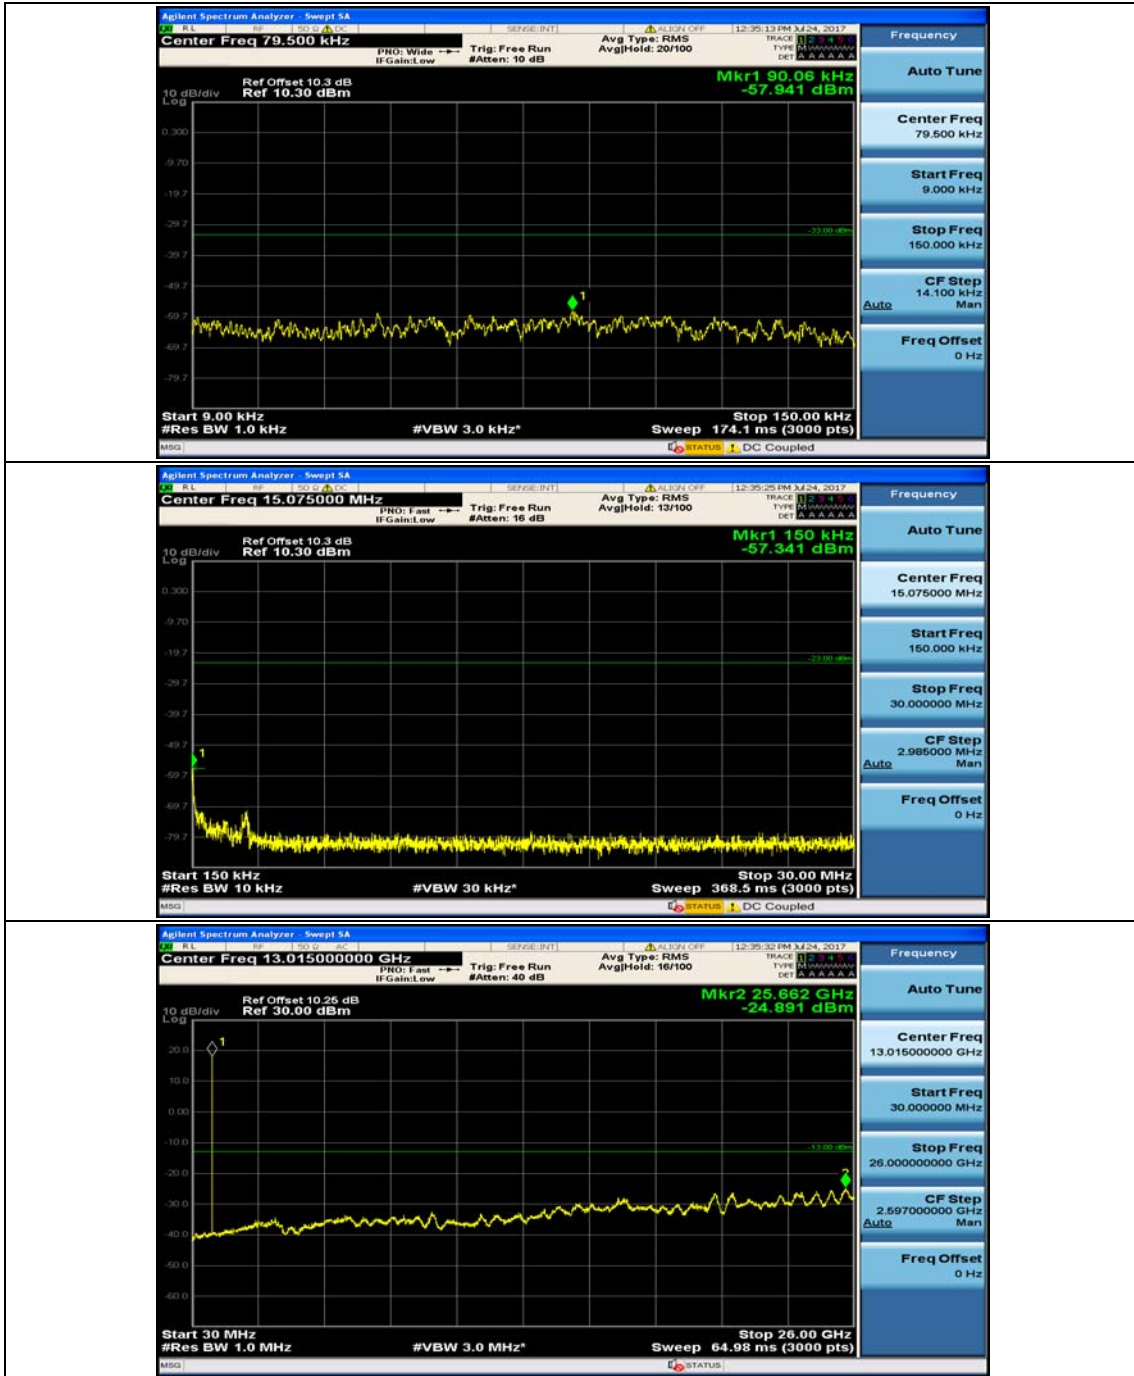

Channel Bandwidth: 10 MHz_HCH_16QAM_50RB#0

Appendix E: Conducted Spurious Emission

Test Graphs

Channel Bandwidth: 1.4 MHz

(Channel Bandwidth: 1.4 MHz)_MCH_QPSK_1RB#0

(Channel Bandwidth: 1.4 MHz)_MCH_QPSK_1RB#3