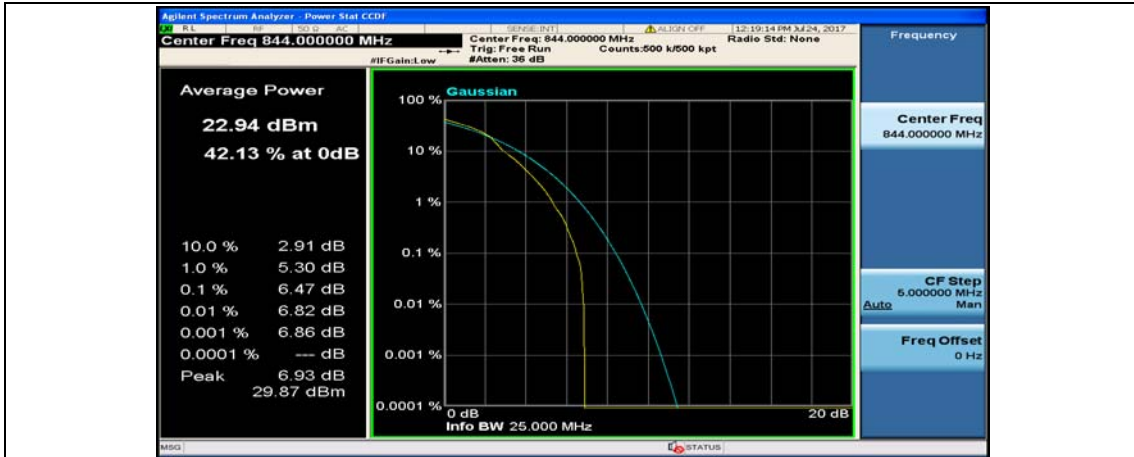

Channel Bandwidth: 10 MHz_MCH_16QAM_25RB#25

Channel Bandwidth: 10 MHz_MCH_16QAM_50RB#0

Channel Bandwidth: 10 MHz_HCH_16QAM_1RB#0

Channel Bandwidth: 10 MHz_HCH_16QAM_1RB#24

Appendix C: 26dB Bandwidth and Occupied Bandwidth