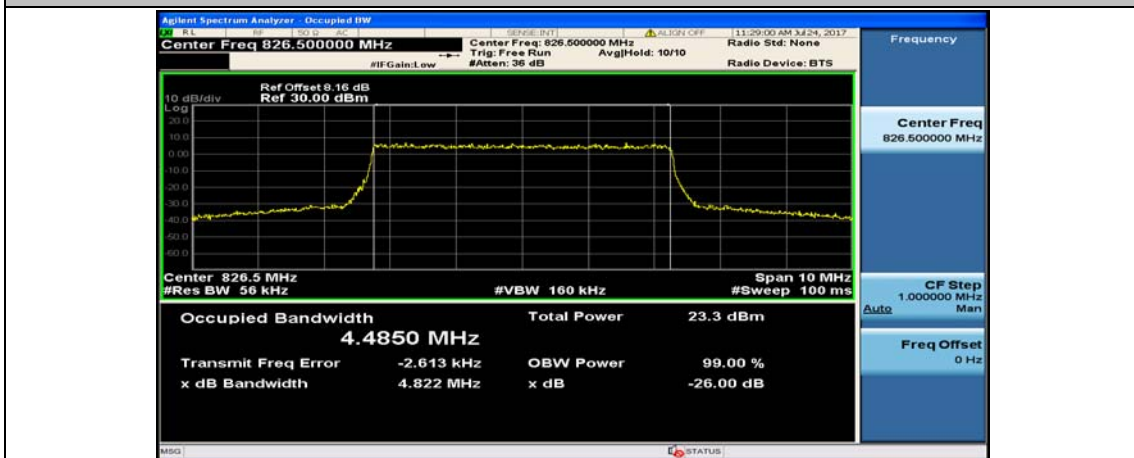

(Channel Bandwidth: 3 MHz)_MCH_16QAM_15RB#0

(Channel Bandwidth: 3 MHz)_HCH_16QAM_15RB#0

Channel Bandwidth: 5 MHz

(Channel Bandwidth: 5 MHz)_LCH_QPSK_25RB#0

(Channel Bandwidth: 5 MHz)_MCH_QPSK_25RB#0

(Channel Bandwidth: 5 MHz)_HCH_QPSK_25RB#0