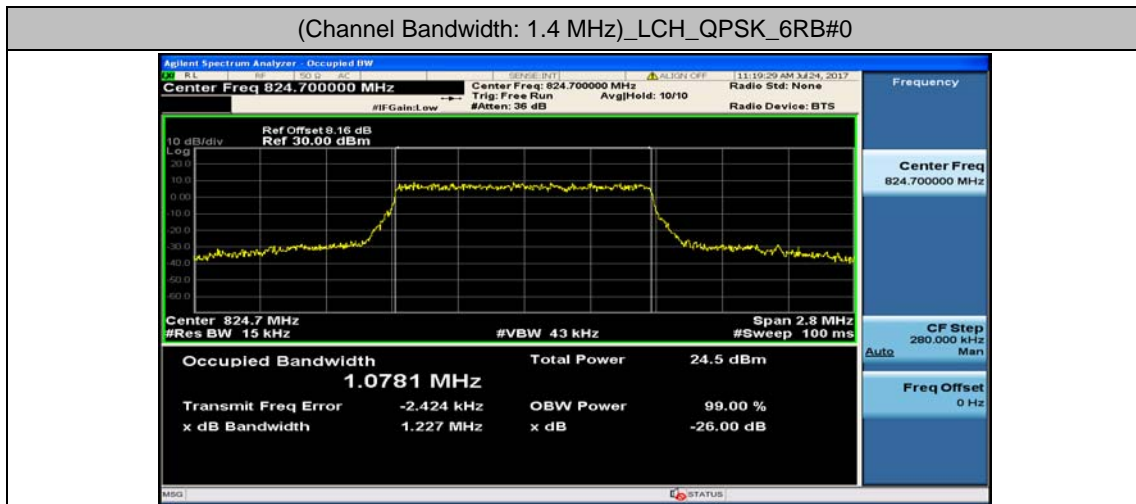

Channel Bandwidth: 10 MHz

Channel Bandwidth: 10 MHz						
Modulation	Channel	RB Configuration		Occupied Bandwidth (MHz)	26dB Bandwidth (MHz)	Verdict
		Size	Offset			
QPSK	LCH	50	0	8.9547	9.432	PASS
	MCH	50	0	8.9238	9.445	PASS
	HCH	50	0	8.9517	9.494	PASS
16QAM	LCH	50	0	8.9486	9.497	PASS
	MCH	50	0	8.9299	9.414	PASS
	HCH	50	0	8.9479	9.437	PASS

Test Graphs

Channel Bandwidth: 1.4 MHz