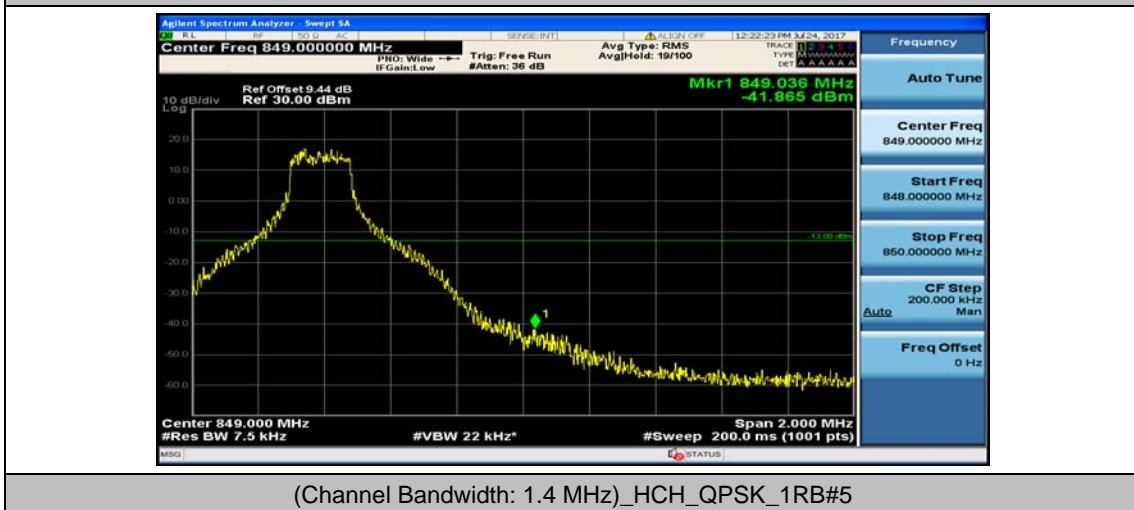

(Channel Bandwidth: 1.4 MHz)_HCH_QPSK_1RB#3

(Channel Bandwidth: 1.4 MHz)_HCH_QPSK_1RB#5