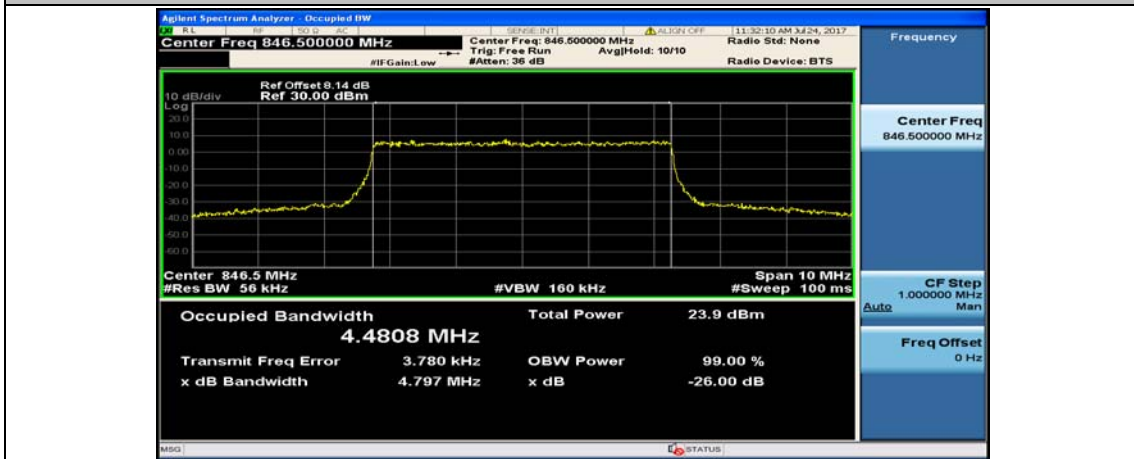

(Channel Bandwidth: 3 MHz)_MCH_16QAM_15RB#0

(Channel Bandwidth: 3 MHz)_HCH_16QAM_15RB#0

Channel Bandwidth: 5 MHz

(Channel Bandwidth: 5 MHz)_LCH_QPSK_25RB#0

(Channel Bandwidth: 5 MHz)_MCH_QPSK_25RB#0

(Channel Bandwidth: 5 MHz)_HCH_QPSK_25RB#0