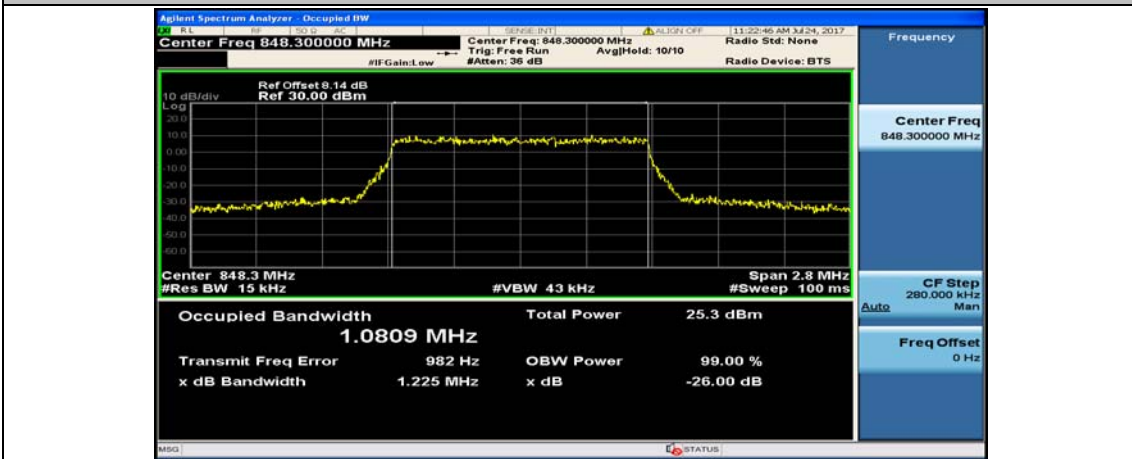

(Channel Bandwidth: 1.4 MHz)_HCH_16QAM_6RB#0