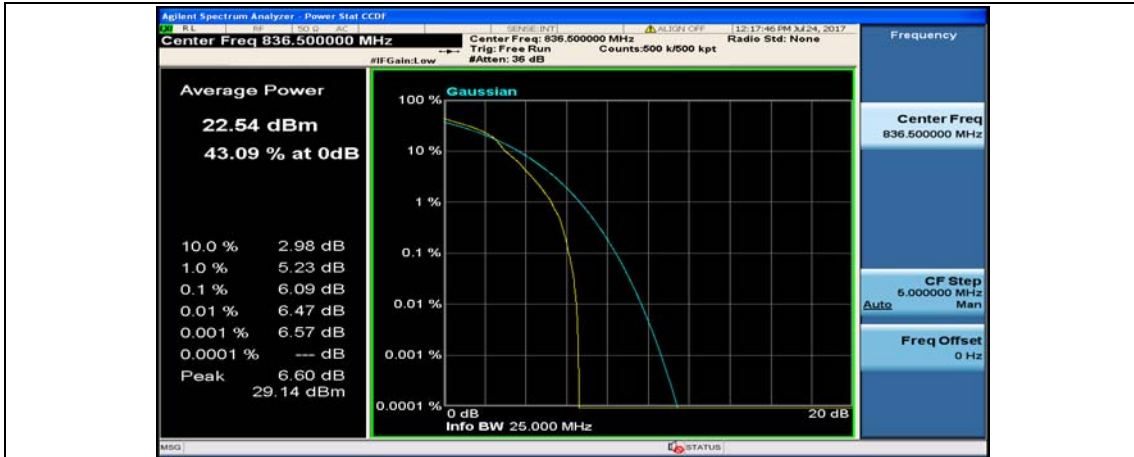

Channel Bandwidth: 10 MHz_MCH_QPSK_25RB#0

Channel Bandwidth: 10 MHz_MCH_QPSK_25RB#12

Channel Bandwidth: 10 MHz_MCH_QPSK_25RB#25

Channel Bandwidth: 10 MHz_MCH_16QAM_25RB#0

Channel Bandwidth: 10 MHz_MCH_16QAM_25RB#12