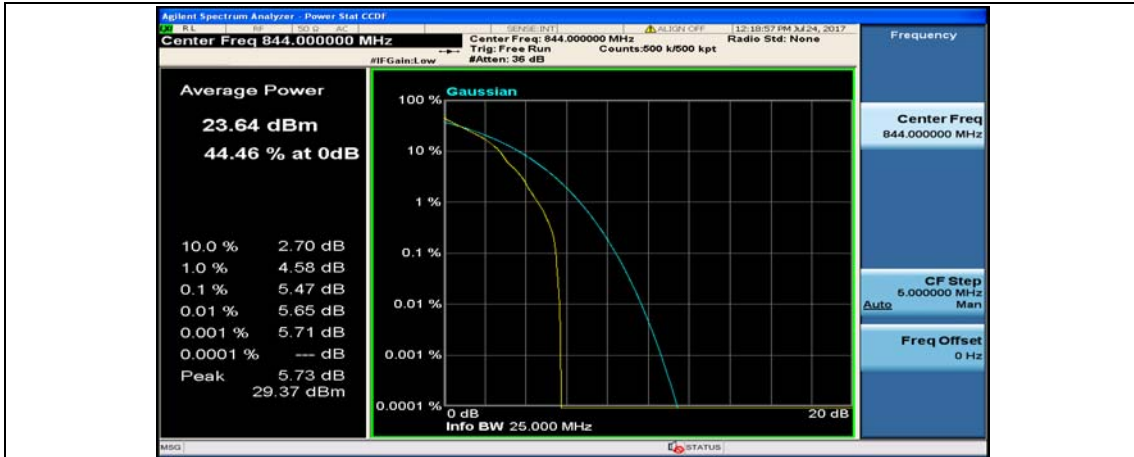

Channel Bandwidth: 10 MHz_MCH_QPSK_25RB#0

Channel Bandwidth: 10 MHz_MCH_QPSK_25RB#12

Channel Bandwidth: 10 MHz_MCH_QPSK_25RB#25

Channel Bandwidth: 10 MHz_MCH_16QAM_25RB#0

Channel Bandwidth: 10 MHz_MCH_16QAM_25RB#12