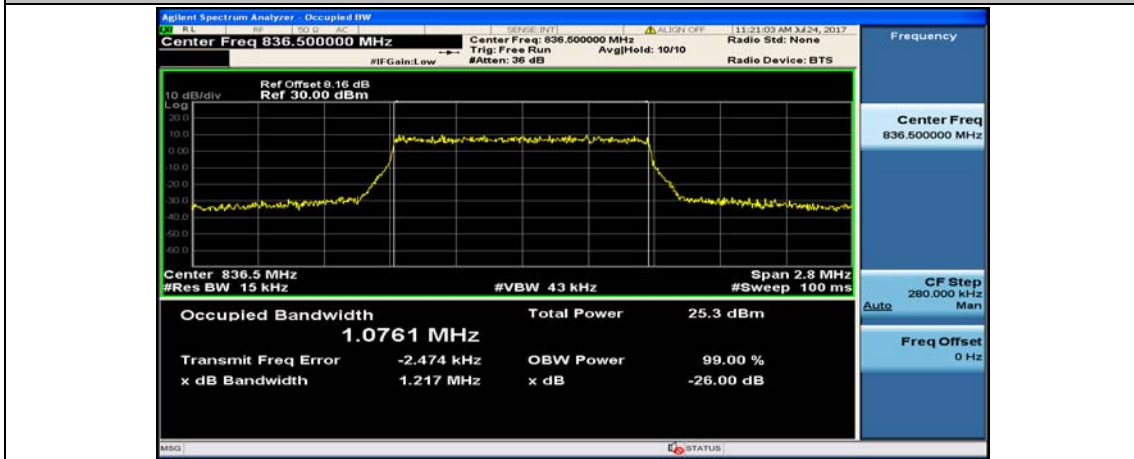

(Channel Bandwidth: 1.4 MHz)_MCH_QPSK_6RB#0