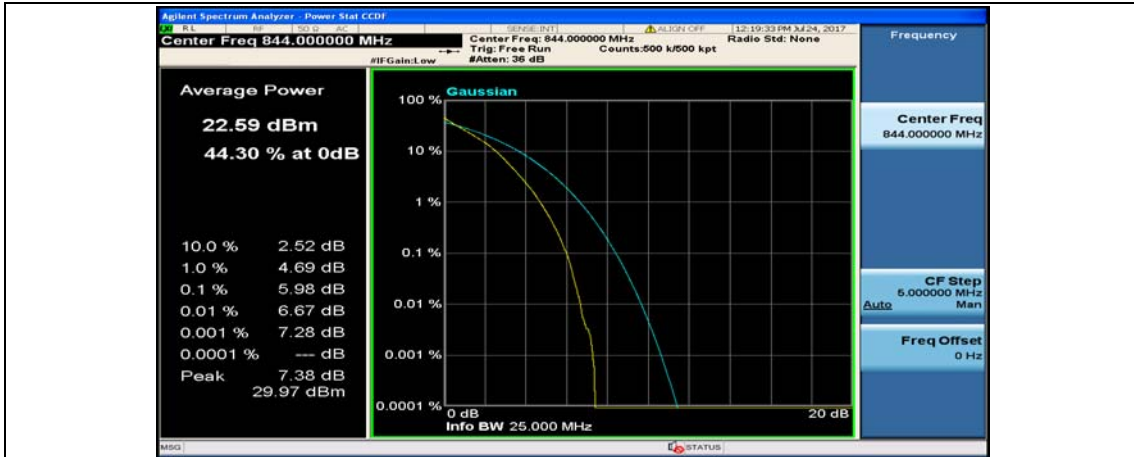

Channel Bandwidth: 10 MHz_MCH_QPSK_25RB#0

Channel Bandwidth: 10 MHz_MCH_QPSK_25RB#12

Channel Bandwidth: 10 MHz_MCH_QPSK_25RB#25

Channel Bandwidth: 10 MHz_MCH_16QAM_25RB#0

Channel Bandwidth: 10 MHz_MCH_16QAM_25RB#12