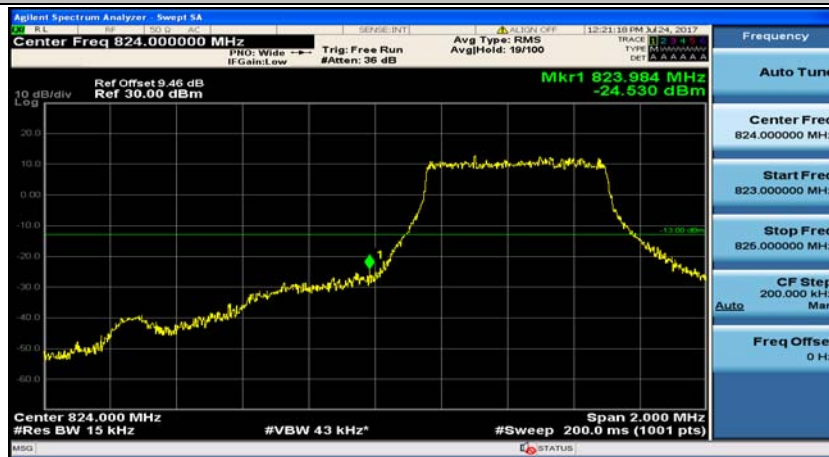

Channel Bandwidth: 10 MHz_HCH_16QAM_50RB#0

Appendix D: Band Edge

Test Graphs

Channel Bandwidth: 1.4 MHz

(Channel Bandwidth: 1.4 MHz)_LCH_QPSK_3RB#0

(Channel Bandwidth: 1.4 MHz)_LCH_QPSK_3RB#2

(Channel Bandwidth: 1.4 MHz)_LCH_QPSK_3RB#3