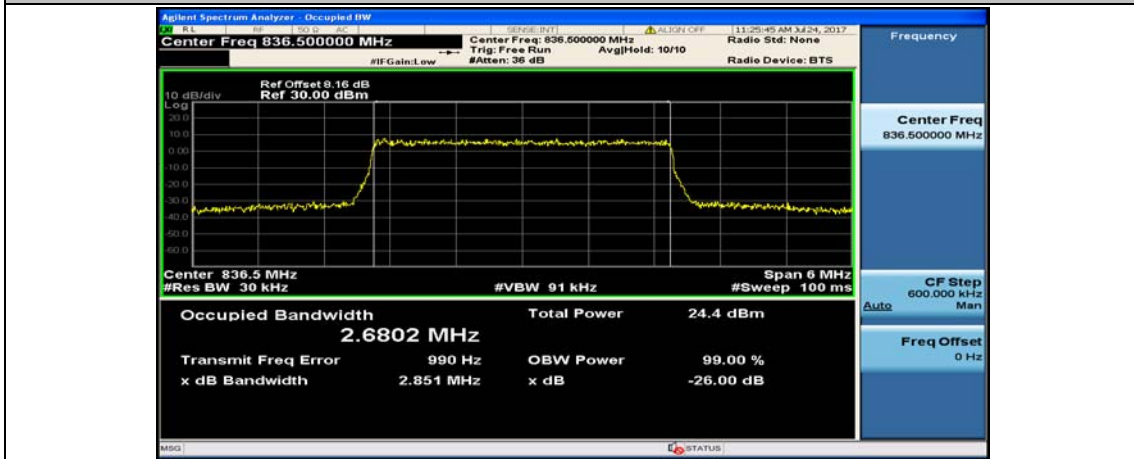

(Channel Bandwidth: 1.4 MHz)_HCH_16QAM_6RB#0

Channel Bandwidth: 3 MHz

(Channel Bandwidth: 3 MHz)_LCH_QPSK_15RB#0

(Channel Bandwidth: 3 MHz)_MCH_QPSK_15RB#0

(Channel Bandwidth: 3 MHz)_HCH_QPSK_15RB#0

(Channel Bandwidth: 3 MHz)_LCH_16QAM_15RB#0