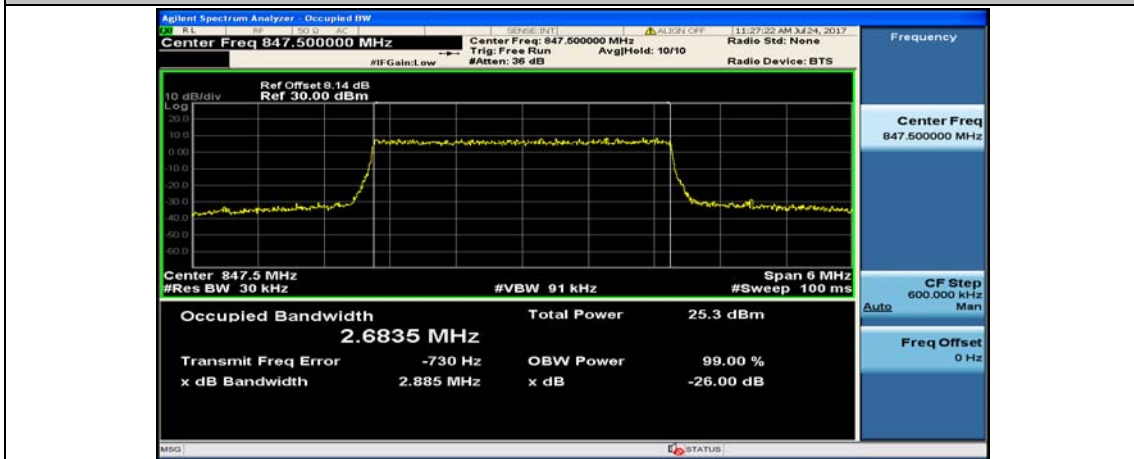

(Channel Bandwidth: 1.4 MHz)_HCH_16QAM_6RB#0

Channel Bandwidth: 3 MHz

(Channel Bandwidth: 3 MHz)_LCH_QPSK_15RB#0

(Channel Bandwidth: 3 MHz)_MCH_QPSK_15RB#0

(Channel Bandwidth: 3 MHz)_HCH_QPSK_15RB#0

(Channel Bandwidth: 3 MHz)_LCH_16QAM_15RB#0