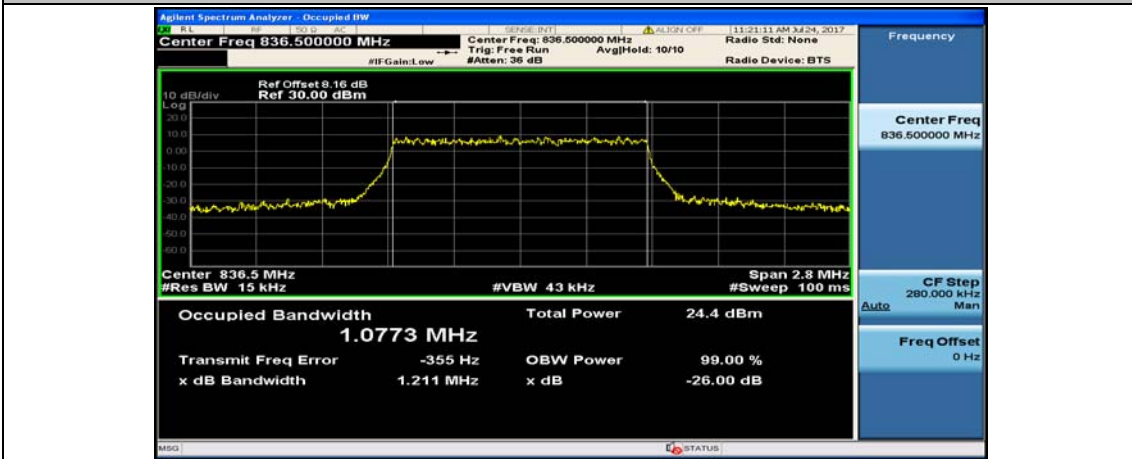

Test Graphs

Channel Bandwidth: 1.4 MHz

(Channel Bandwidth: 1.4 MHz)_MCH_QPSK_6RB#0

(Channel Bandwidth: 1.4 MHz)_HCH_QPSK_6RB#0

(Channel Bandwidth: 1.4 MHz)_LCH_16QAM_6RB#0

(Channel Bandwidth: 1.4 MHz)_MCH_16QAM_6RB#0