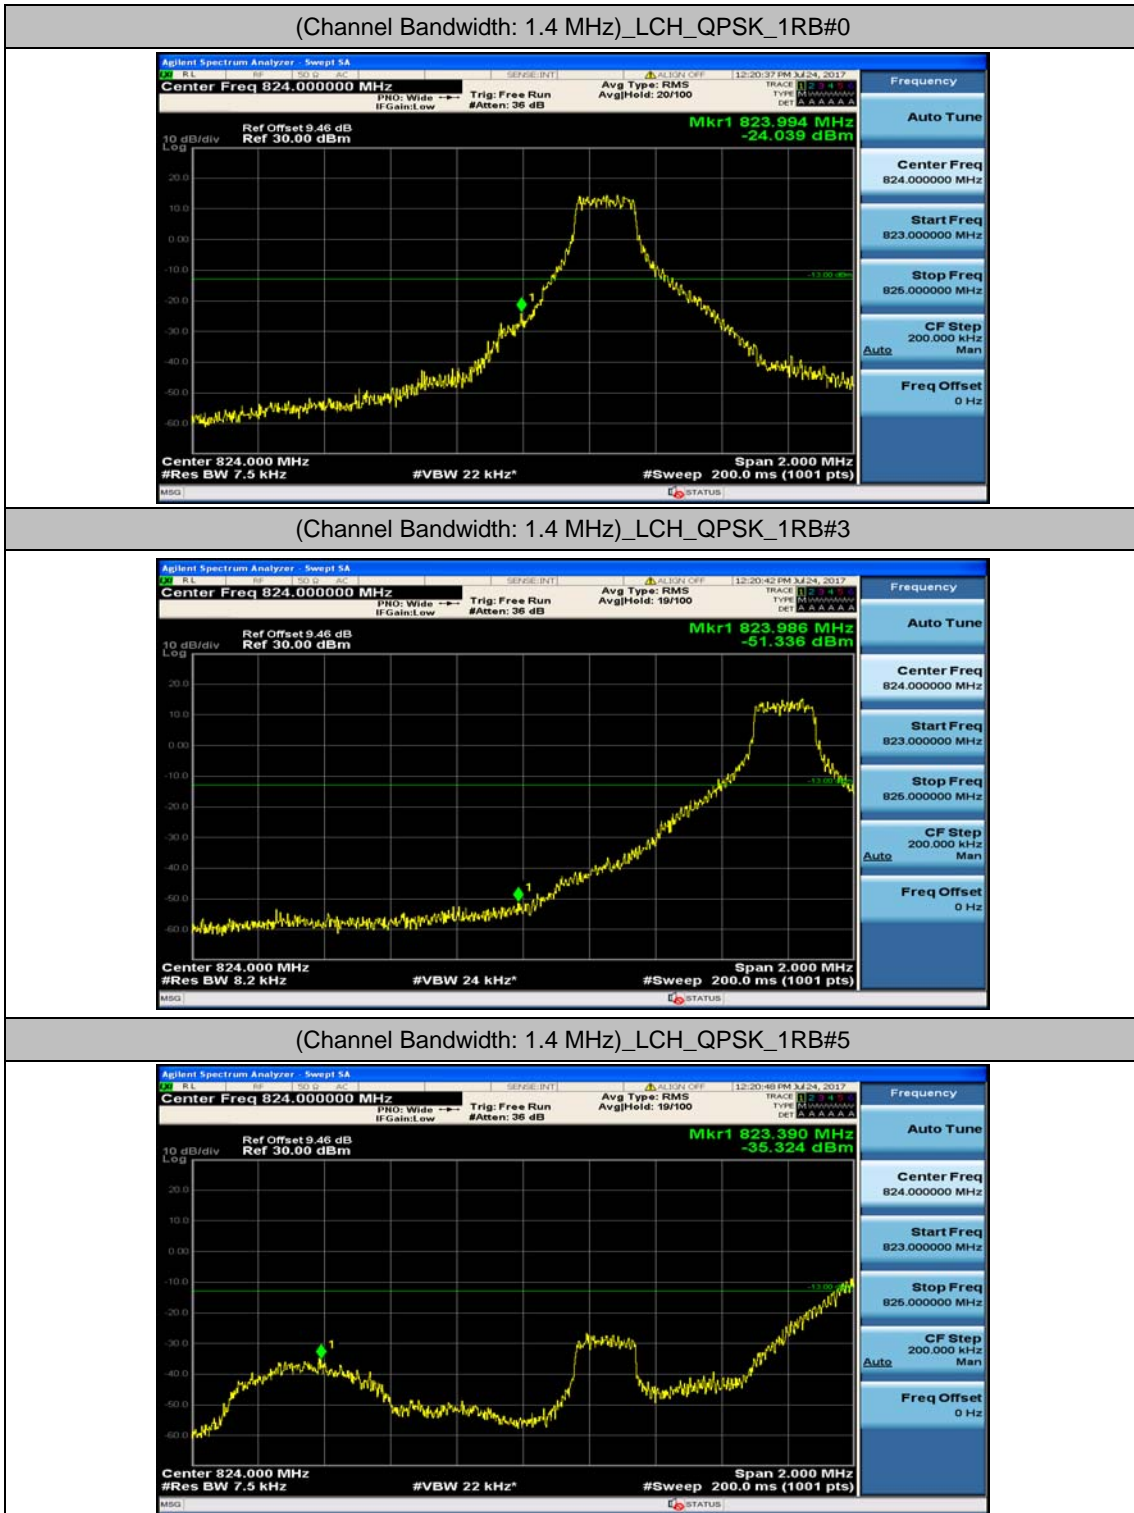

(Channel Bandwidth: 5 MHz)_LCH_16QAM_25RB#0

(Channel Bandwidth: 5 MHz)_MCH_16QAM_25RB#0

(Channel Bandwidth: 5 MHz)_HCH_16QAM_25RB#0

Channel Bandwidth: 10 MHz

Channel Bandwidth: 10 MHz_LCH_16QAM_50RB#0

Channel Bandwidth: 10 MHz_MCH_16QAM_50RB#0

Channel Bandwidth: 10 MHz_HCH_16QAM_50RB#0

Appendix D: Band Edge

Test Graphs

Channel Bandwidth: 1.4 MHz

(Channel Bandwidth: 1.4 MHz)_LCH_QPSK_3RB#0

(Channel Bandwidth: 1.4 MHz)_LCH_QPSK_3RB#2

(Channel Bandwidth: 1.4 MHz)_LCH_QPSK_3RB#3