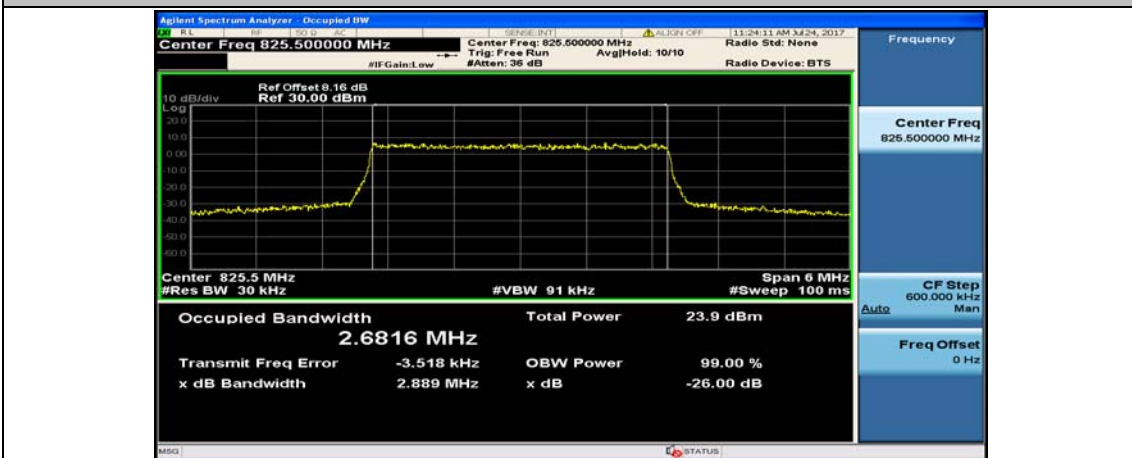

Channel Bandwidth: 3 MHz

(Channel Bandwidth: 3 MHz)_LCH_QPSK_15RB#0