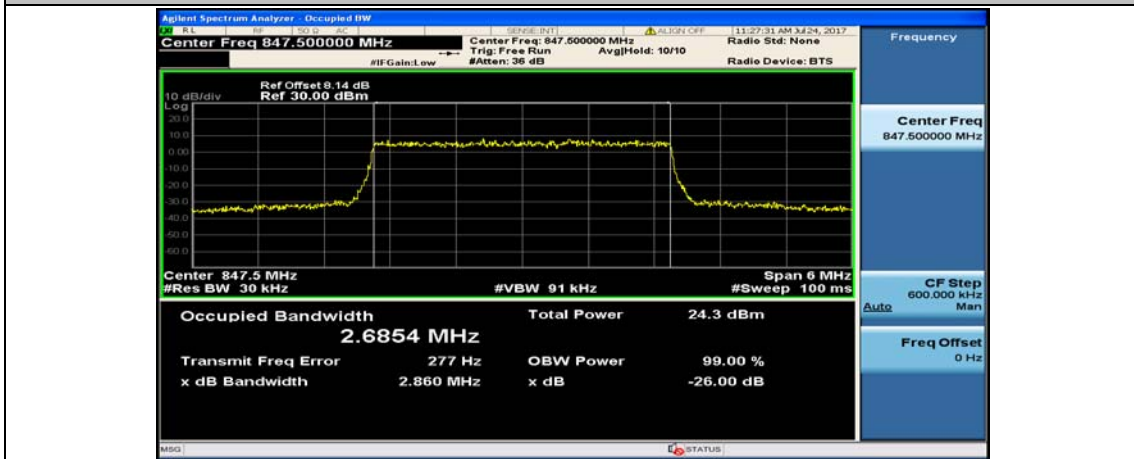

(Channel Bandwidth: 3 MHz)_HCH_16QAM_15RB#0