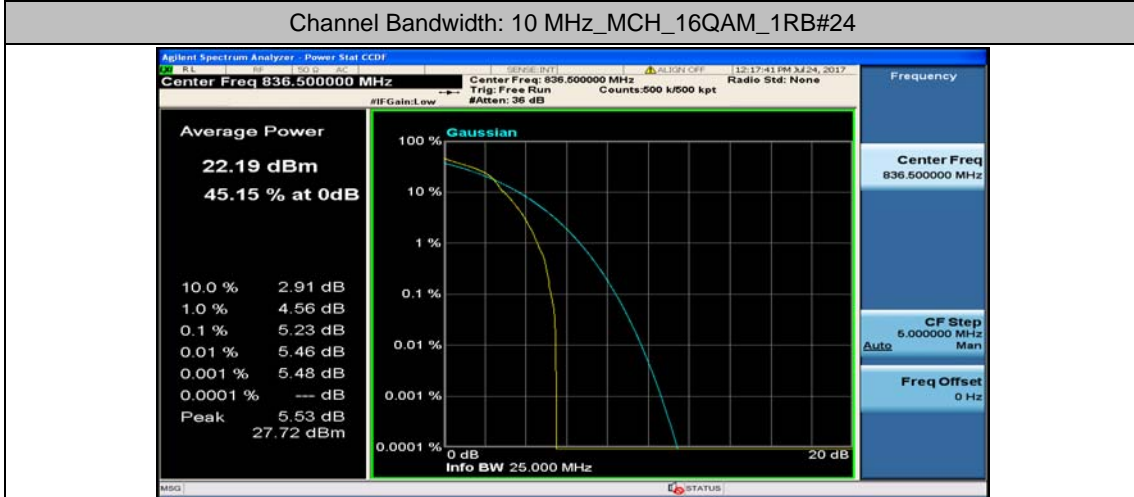

Channel Bandwidth: 10 MHz_MCH_QPSK_25RB#0

Channel Bandwidth: 10 MHz_MCH_QPSK_25RB#12

Channel Bandwidth: 10 MHz_MCH_QPSK_25RB#25

Channel Bandwidth: 10 MHz_MCH_16QAM_25RB#0

Channel Bandwidth: 10 MHz_MCH_16QAM_25RB#12