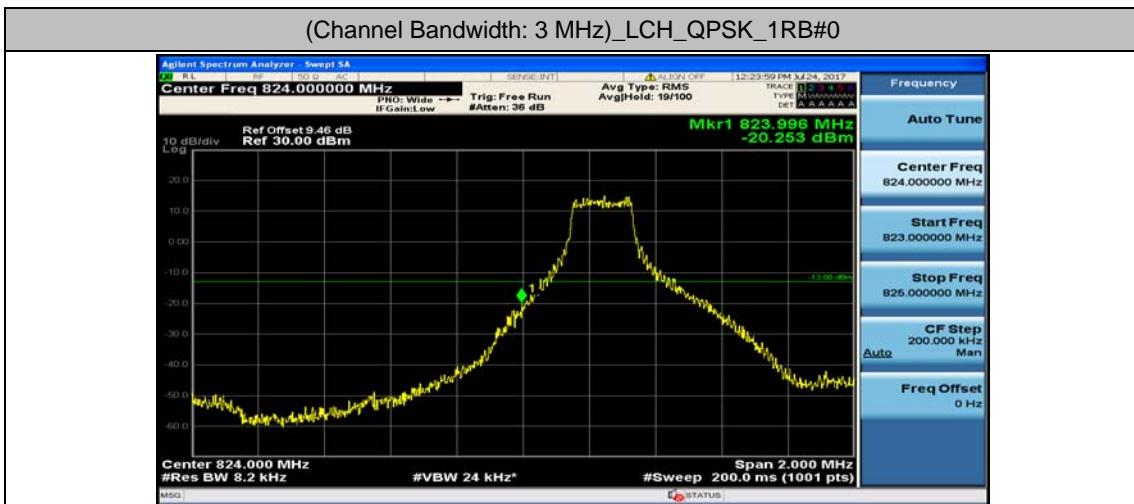

(Channel Bandwidth: 1.4 MHz)_HCH_16QAM_3RB#3

(Channel Bandwidth: 1.4 MHz)_HCH_16QAM_6RB#0

Channel Bandwidth: 3 MHz

(Channel Bandwidth: 3 MHz)_LCH_QPSK_1RB#0

(Channel Bandwidth: 3 MHz)_LCH_QPSK_1RB#7

(Channel Bandwidth: 3 MHz)_LCH_QPSK_1RB#14