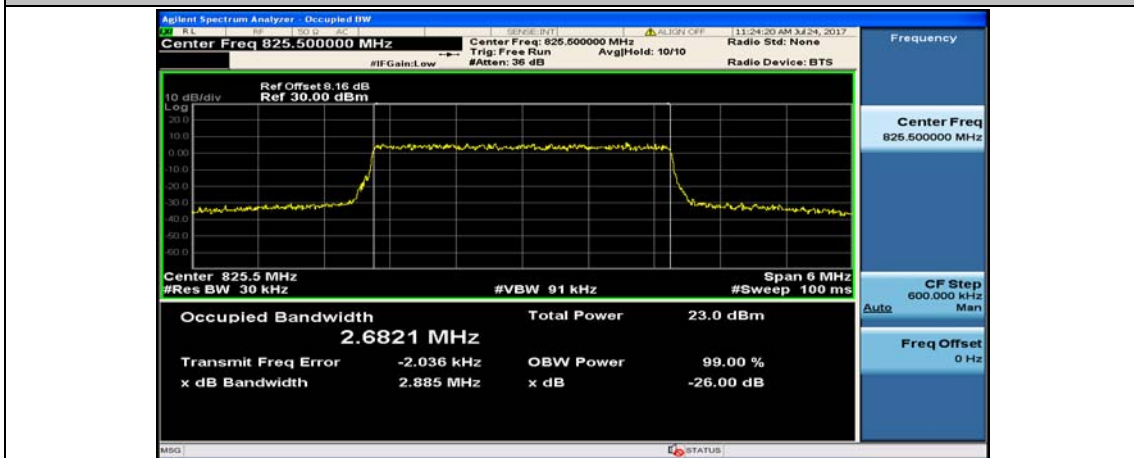

(Channel Bandwidth: 1.4 MHz)_HCH_16QAM_6RB#0

Channel Bandwidth: 3 MHz

(Channel Bandwidth: 3 MHz)_LCH_QPSK_15RB#0

(Channel Bandwidth: 3 MHz)_MCH_QPSK_15RB#0

(Channel Bandwidth: 3 MHz)_HCH_QPSK_15RB#0

(Channel Bandwidth: 3 MHz)_LCH_16QAM_15RB#0