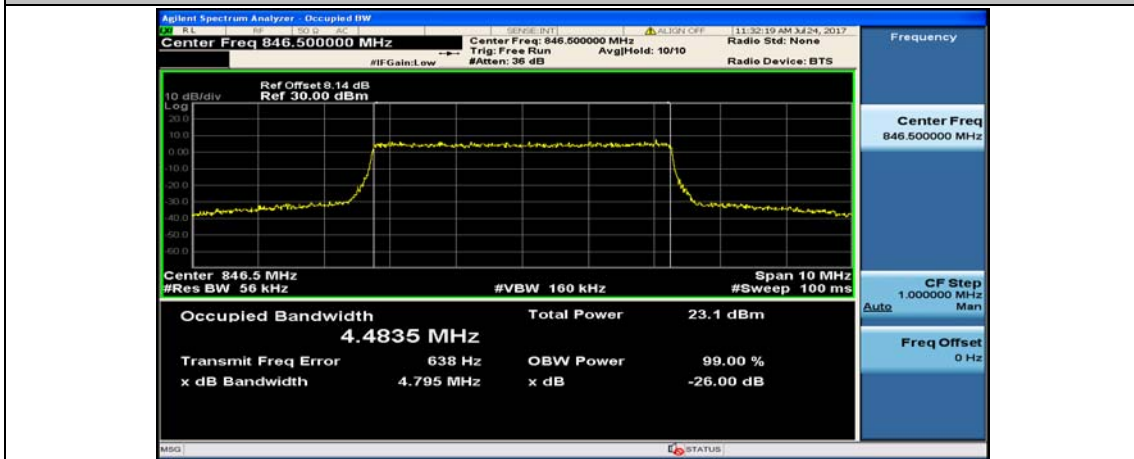

(Channel Bandwidth: 5 MHz)_HCH_16QAM_25RB#0