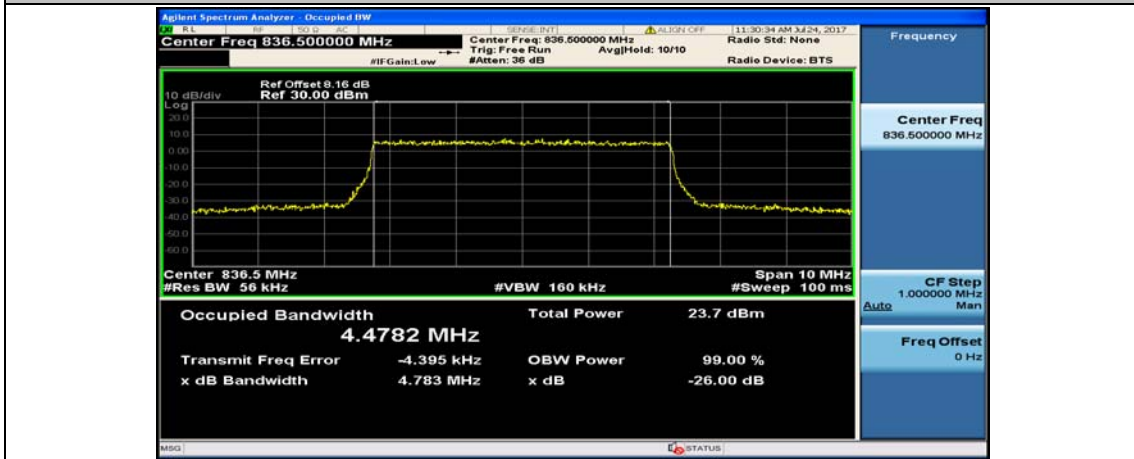

(Channel Bandwidth: 3 MHz)_MCH_16QAM_15RB#0

(Channel Bandwidth: 3 MHz)_HCH_16QAM_15RB#0

Channel Bandwidth: 5 MHz

(Channel Bandwidth: 5 MHz)_LCH_QPSK_25RB#0

(Channel Bandwidth: 5 MHz)_MCH_QPSK_25RB#0

(Channel Bandwidth: 5 MHz)_HCH_QPSK_25RB#0