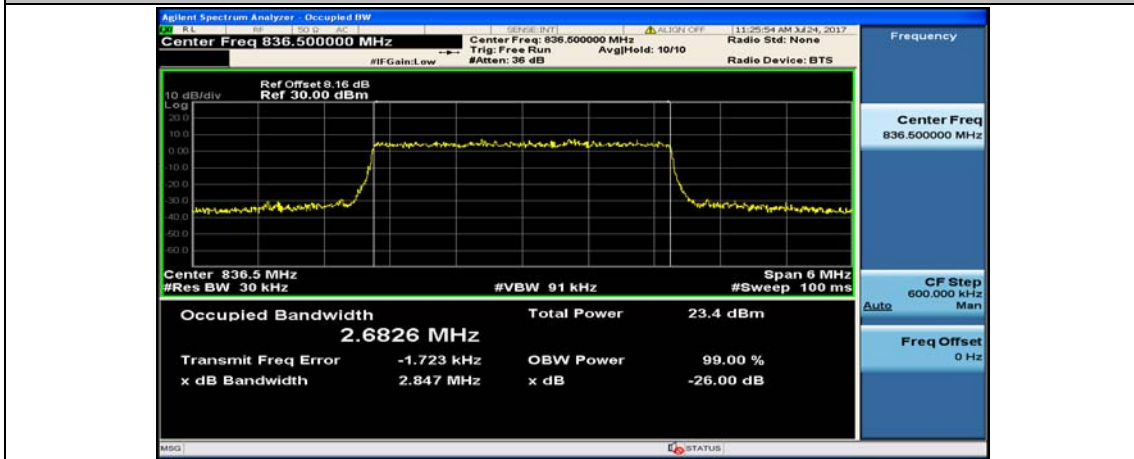

(Channel Bandwidth: 3 MHz)_MCH_16QAM_15RB#0