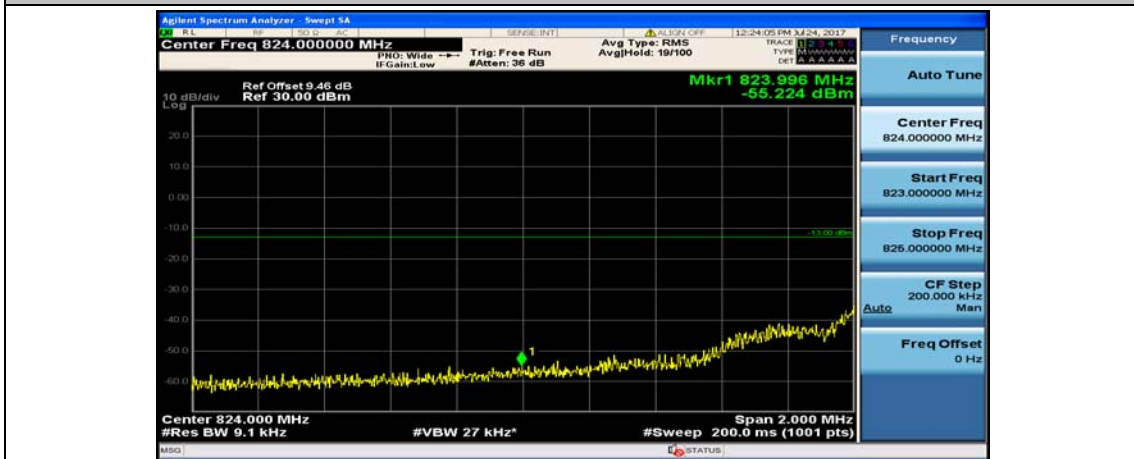

(Channel Bandwidth: 1.4 MHz)_HCH_16QAM_3RB#3

(Channel Bandwidth: 1.4 MHz)_HCH_16QAM_6RB#0

Channel Bandwidth: 3 MHz

(Channel Bandwidth: 3 MHz)_LCH_QPSK_1RB#0

(Channel Bandwidth: 3 MHz)_LCH_QPSK_1RB#7

(Channel Bandwidth: 3 MHz)_LCH_QPSK_1RB#14