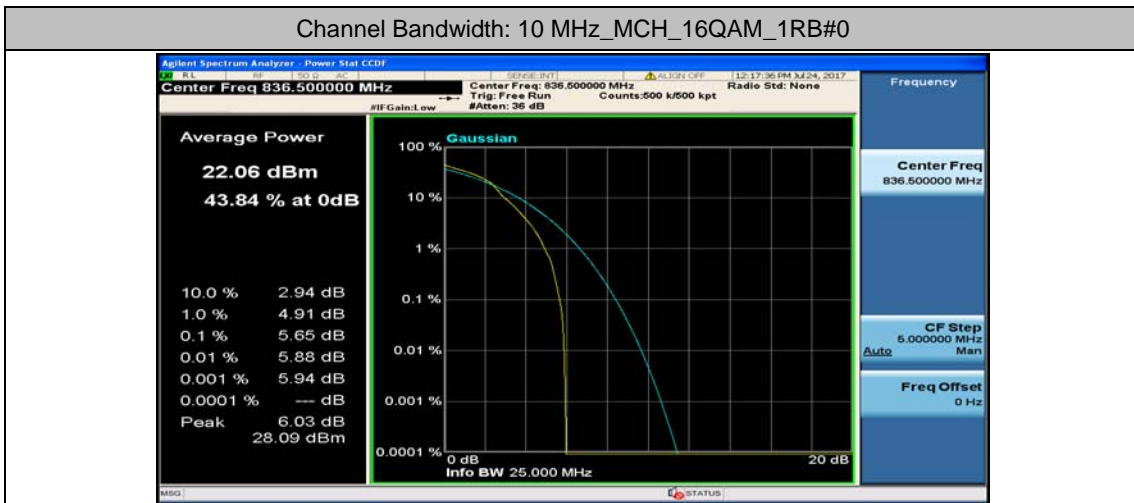

Channel Bandwidth: 10 MHz_MCH_QPSK_25RB#0

Channel Bandwidth: 10 MHz_MCH_QPSK_25RB#12

Channel Bandwidth: 10 MHz_MCH_QPSK_25RB#25

Channel Bandwidth: 10 MHz_MCH_16QAM_25RB#0

Channel Bandwidth: 10 MHz_MCH_16QAM_25RB#12