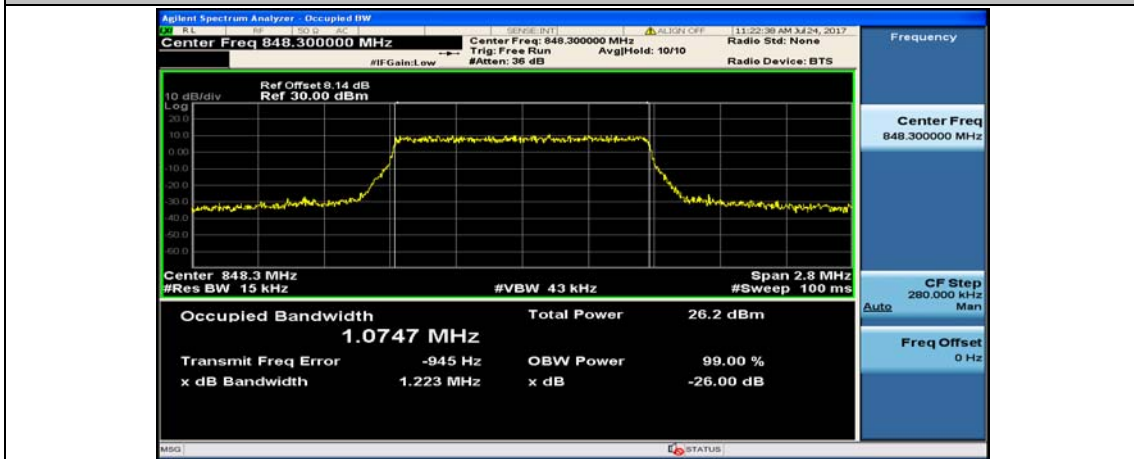

Test Graphs

Channel Bandwidth: 1.4 MHz

(Channel Bandwidth: 1.4 MHz)_MCH_QPSK_6RB#0

(Channel Bandwidth: 1.4 MHz)_HCH_QPSK_6RB#0

(Channel Bandwidth: 1.4 MHz)_LCH_16QAM_6RB#0

(Channel Bandwidth: 1.4 MHz)_MCH_16QAM_6RB#0