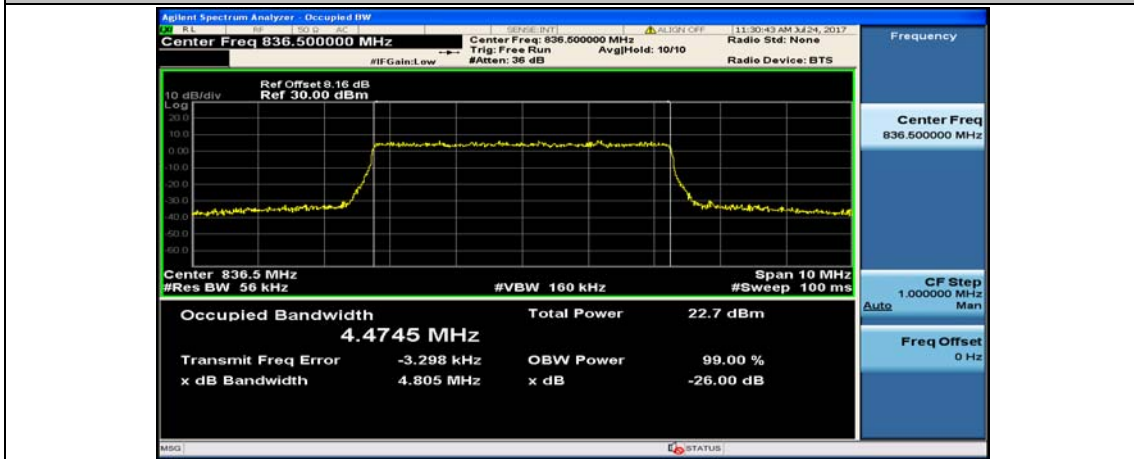

(Channel Bandwidth: 5 MHz)_MCH_16QAM_25RB#0