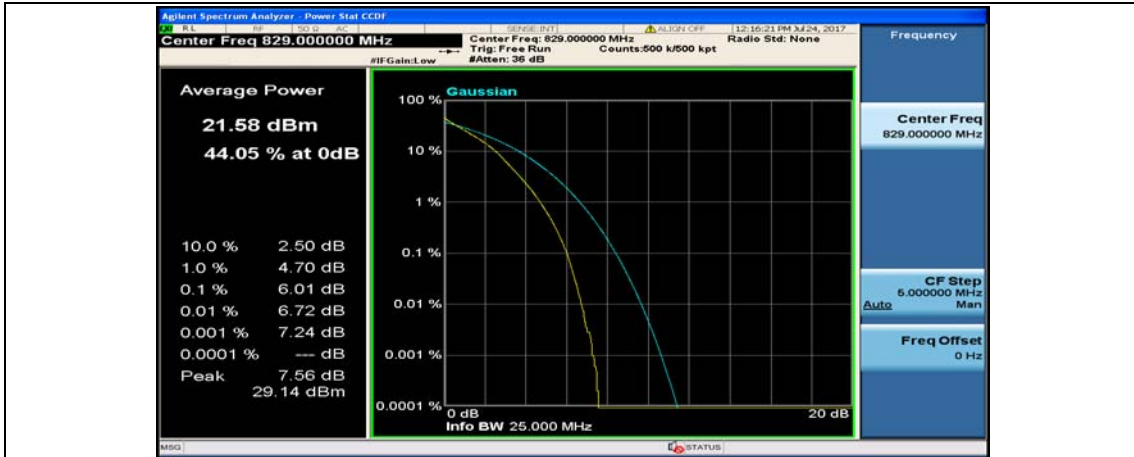

Channel Bandwidth: 10 MHz

Channel Bandwidth: 10 MHz_LCH_QPSK_1RB#0

Channel Bandwidth: 10 MHz_LCH_QPSK_1RB#24

Channel Bandwidth: 10 MHz_LCH_QPSK_1RB#49

Channel Bandwidth: 10 MHz_LCH_QPSK_25RB#0

Channel Bandwidth: 10 MHz_LCH_QPSK_25RB#12