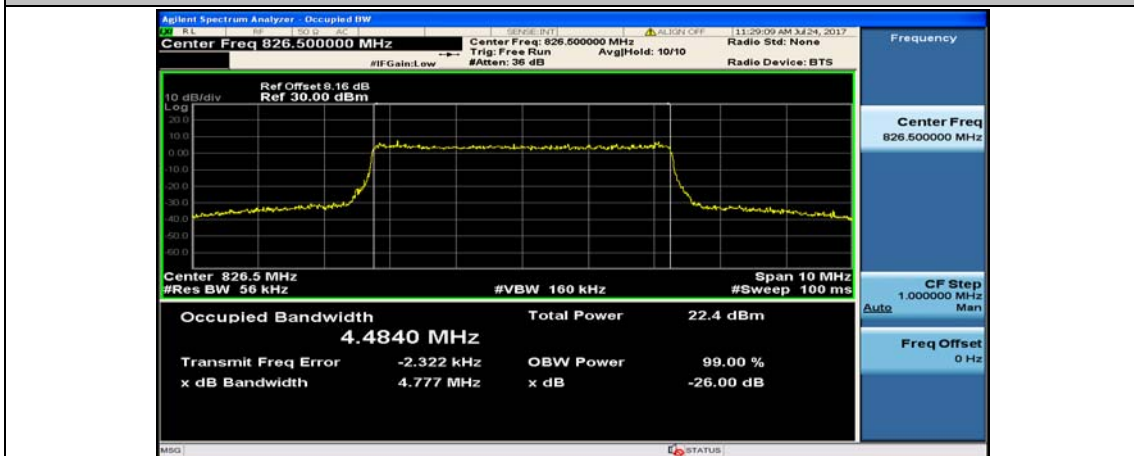

(Channel Bandwidth: 5 MHz)_LCH_16QAM_25RB#0