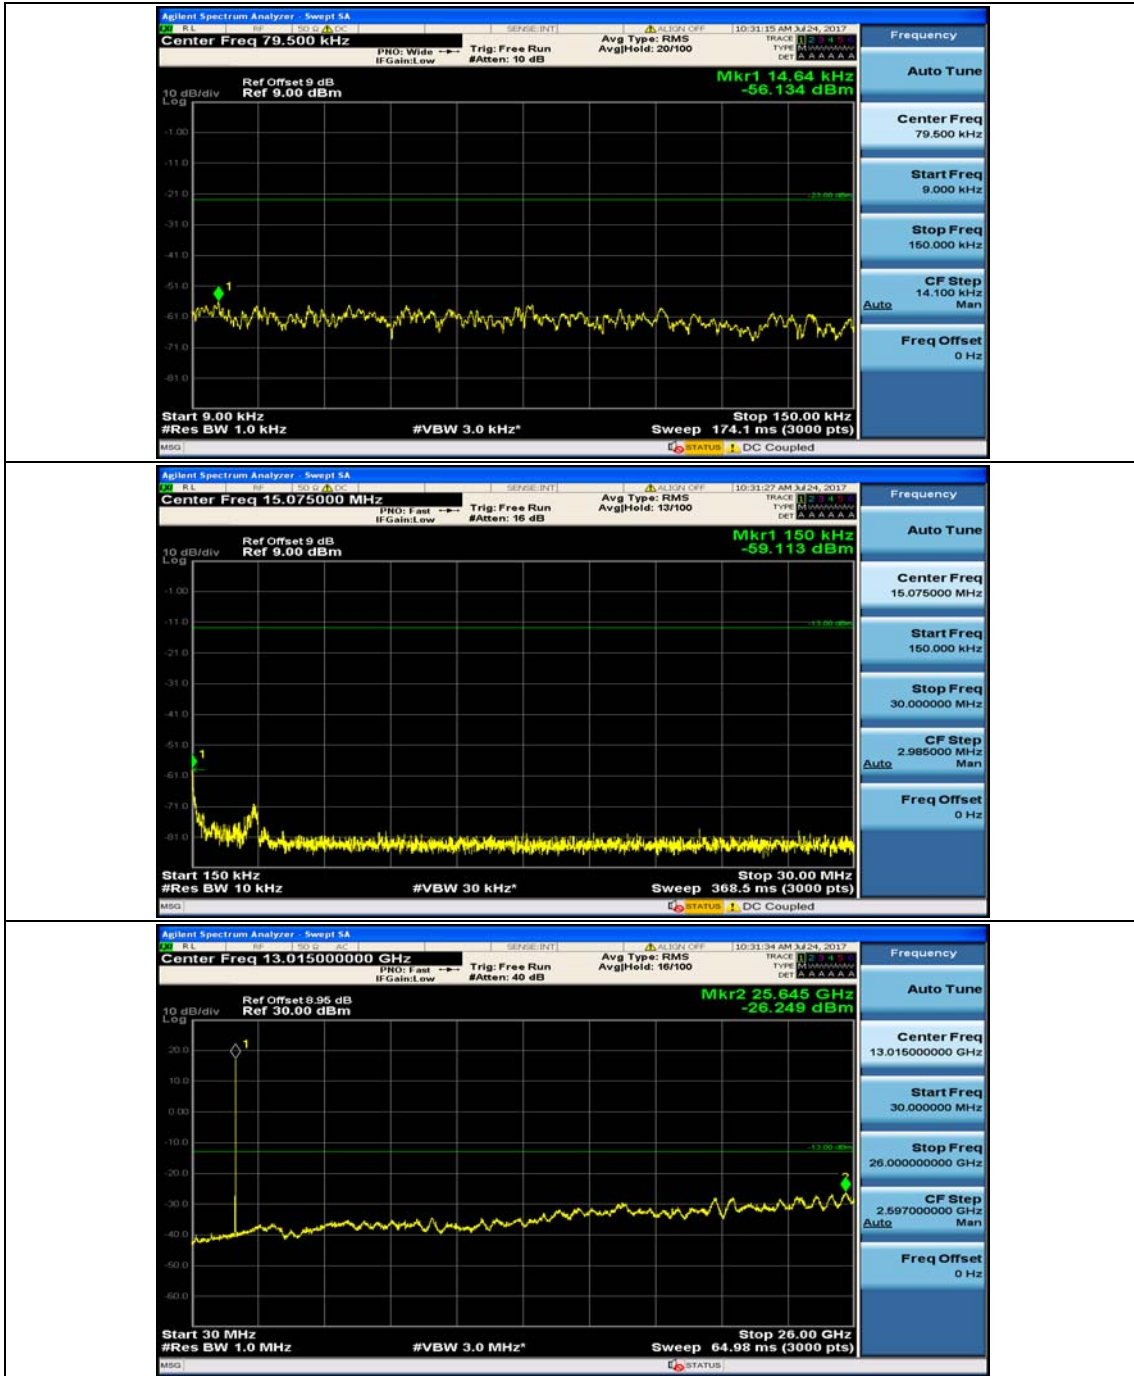

(Channel Bandwidth:15 MHz)_MCH_16QAM_1RB#0

(Channel Bandwidth:15 MHz)_MCH_16QAM_1RB#37

(Channel Bandwidth:15 MHz)_HCH_16QAM_1RB#0

(Channel Bandwidth:15 MHz)_HCH_16QAM_1RB#37

Channel Bandwidth: 20 MHz

(Channel Bandwidth:20 MHz)_MCH_QPSK_1RB#0

(Channel Bandwidth:20 MHz)_MCH_QPSK_1RB#49

(Channel Bandwidth:20 MHz)_HCH_QPSK_1RB#0

(Channel Bandwidth:20 MHz)_HCH_QPSK_1RB#49