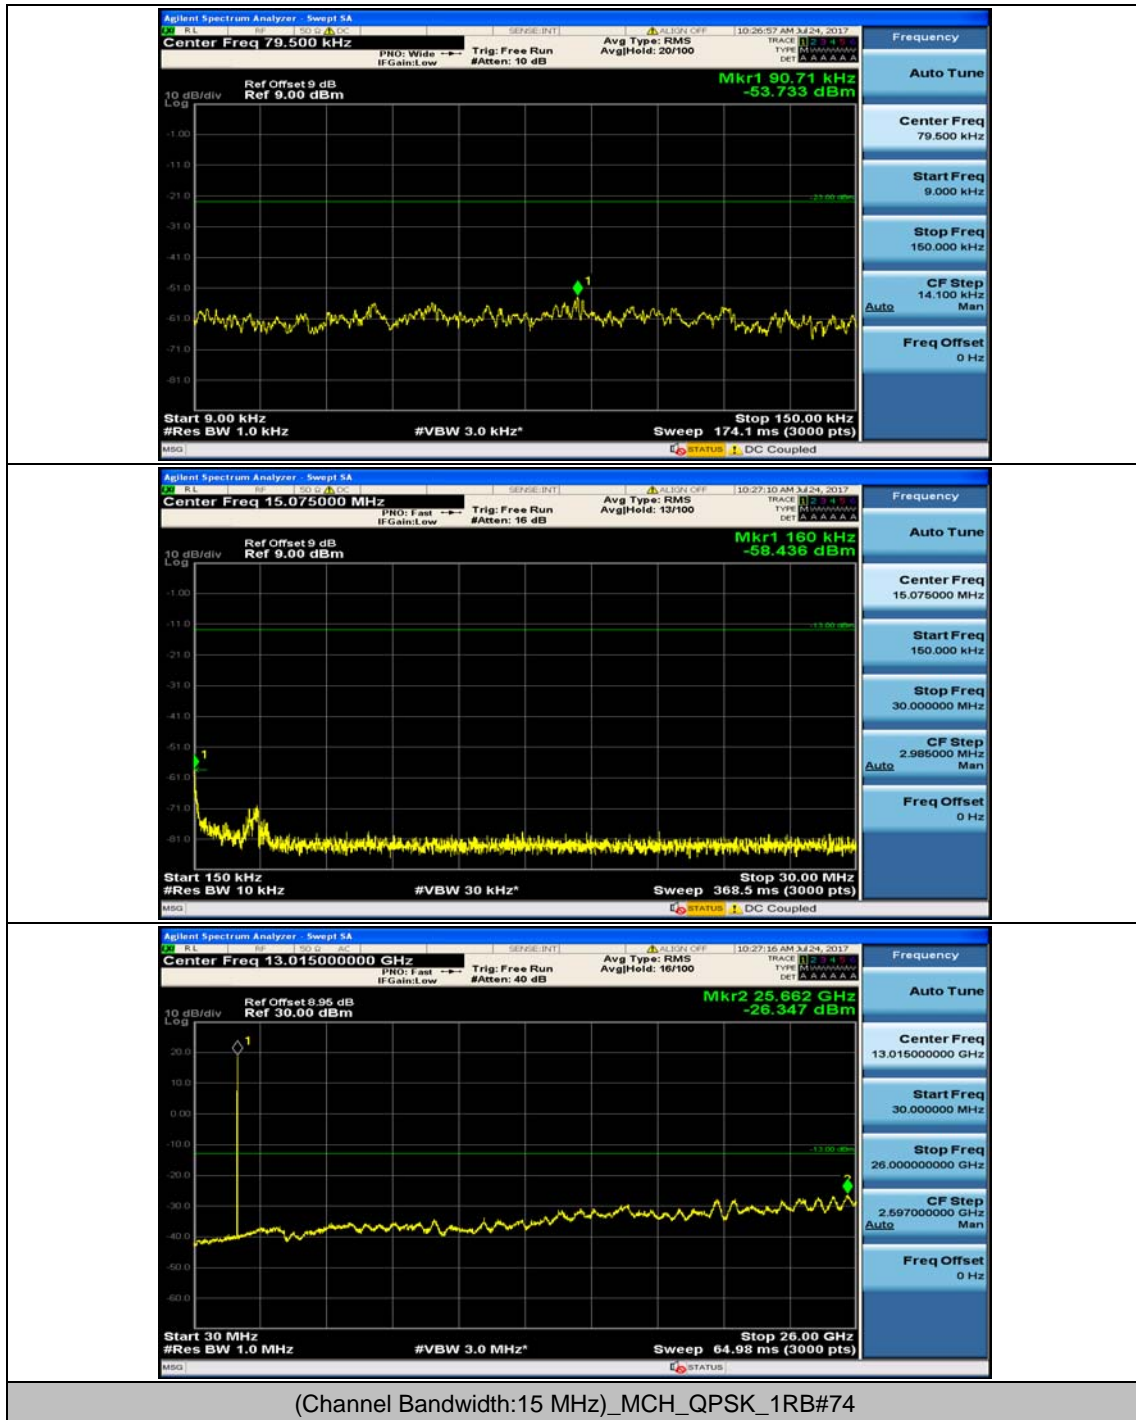

Channel Bandwidth: 10 MHz_HCH_QPSK_1RB#0

Channel Bandwidth: 10 MHz_HCH_QPSK_1RB#24

Channel Bandwidth: 10 MHz_LCH_16QAM_1RB#0

Channel Bandwidth: 10 MHz_LCH_16QAM_1RB#24

Channel Bandwidth: 10 MHz_MCH_16QAM_1RB#0

Channel Bandwidth: 10 MHz_MCH_16QAM_1RB#24

Channel Bandwidth: 10 MHz_MCH_16QAM_1RB#49

Channel Bandwidth: 10 MHz_HCH_16QAM_1RB#0

Channel Bandwidth: 10 MHz_HCH_16QAM_1RB#24

Channel Bandwidth: 15 MHz

(Channel Bandwidth:15 MHz)_MCH_QPSK_1RB#0

(Channel Bandwidth:15 MHz)_MCH_QPSK_1RB#37

(Channel Bandwidth:15 MHz)_HCH_QPSK_1RB#0

(Channel Bandwidth:15 MHz)_HCH_QPSK_1RB#37

(Channel Bandwidth:15 MHz)_LCH_16QAM_1RB#0

(Channel Bandwidth:15 MHz)_LCH_16QAM_1RB#37