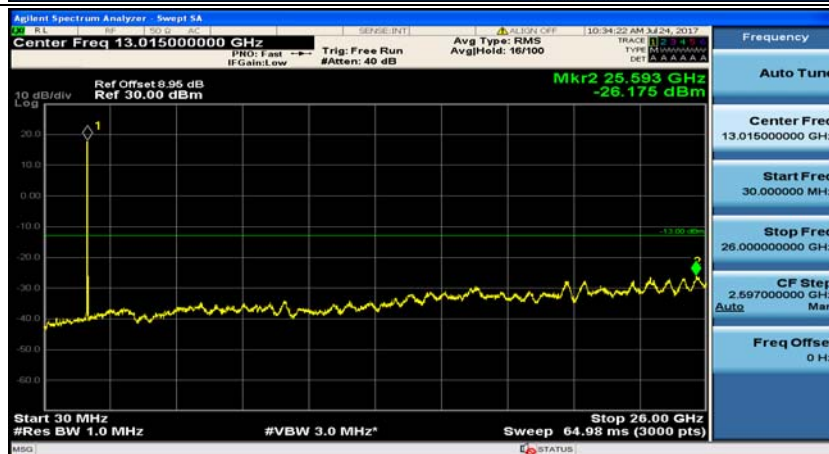

(Channel Bandwidth:15 MHz)_MCH_16QAM_1RB#0

(Channel Bandwidth:15 MHz)_MCH_16QAM_1RB#37

(Channel Bandwidth:15 MHz)_HCH_16QAM_1RB#0

(Channel Bandwidth:15 MHz)_HCH_16QAM_1RB#37

Channel Bandwidth: 20 MHz

(Channel Bandwidth:20 MHz)_MCH_QPSK_1RB#0