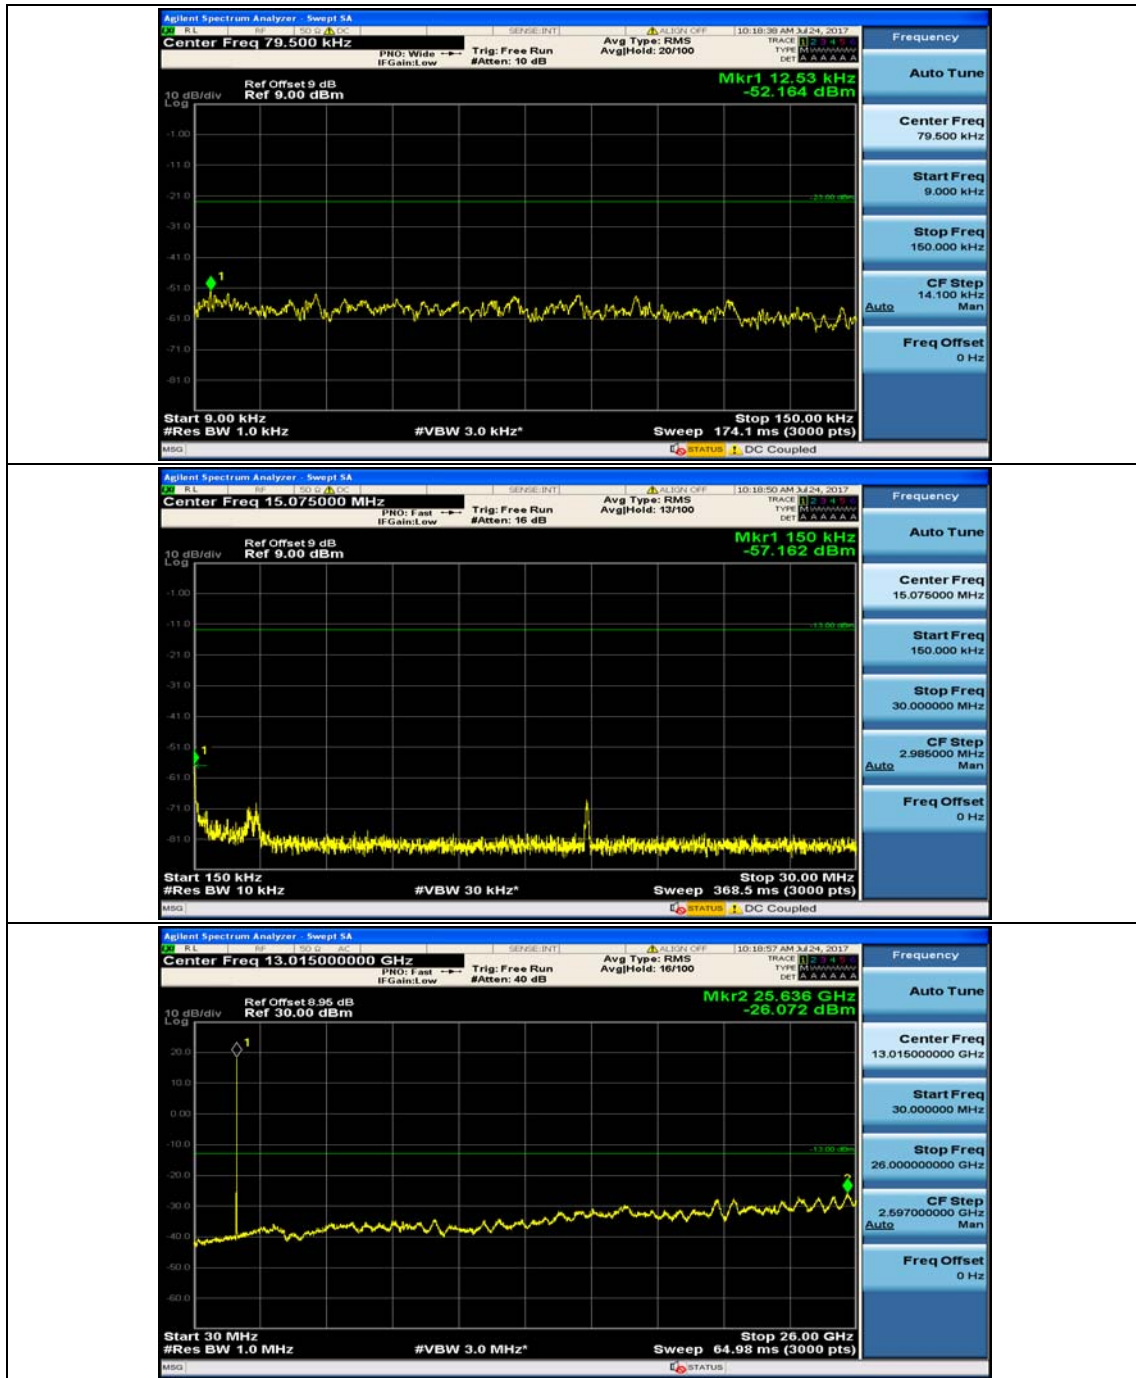

Channel Bandwidth: 10 MHz_HCH_QPSK_1RB#0

Channel Bandwidth: 10 MHz_HCH_QPSK_1RB#24

Channel Bandwidth: 10 MHz_LCH_16QAM_1RB#0

Channel Bandwidth: 10 MHz_LCH_16QAM_1RB#24

Channel Bandwidth: 10 MHz_MCH_16QAM_1RB#0

Channel Bandwidth: 10 MHz_MCH_16QAM_1RB#24

Channel Bandwidth: 10 MHz_MCH_16QAM_1RB#49

Channel Bandwidth: 10 MHz_HCH_16QAM_1RB#0

Channel Bandwidth: 10 MHz_HCH_16QAM_1RB#24

Channel Bandwidth: 15 MHz

(Channel Bandwidth:15 MHz)_MCH_QPSK_1RB#0