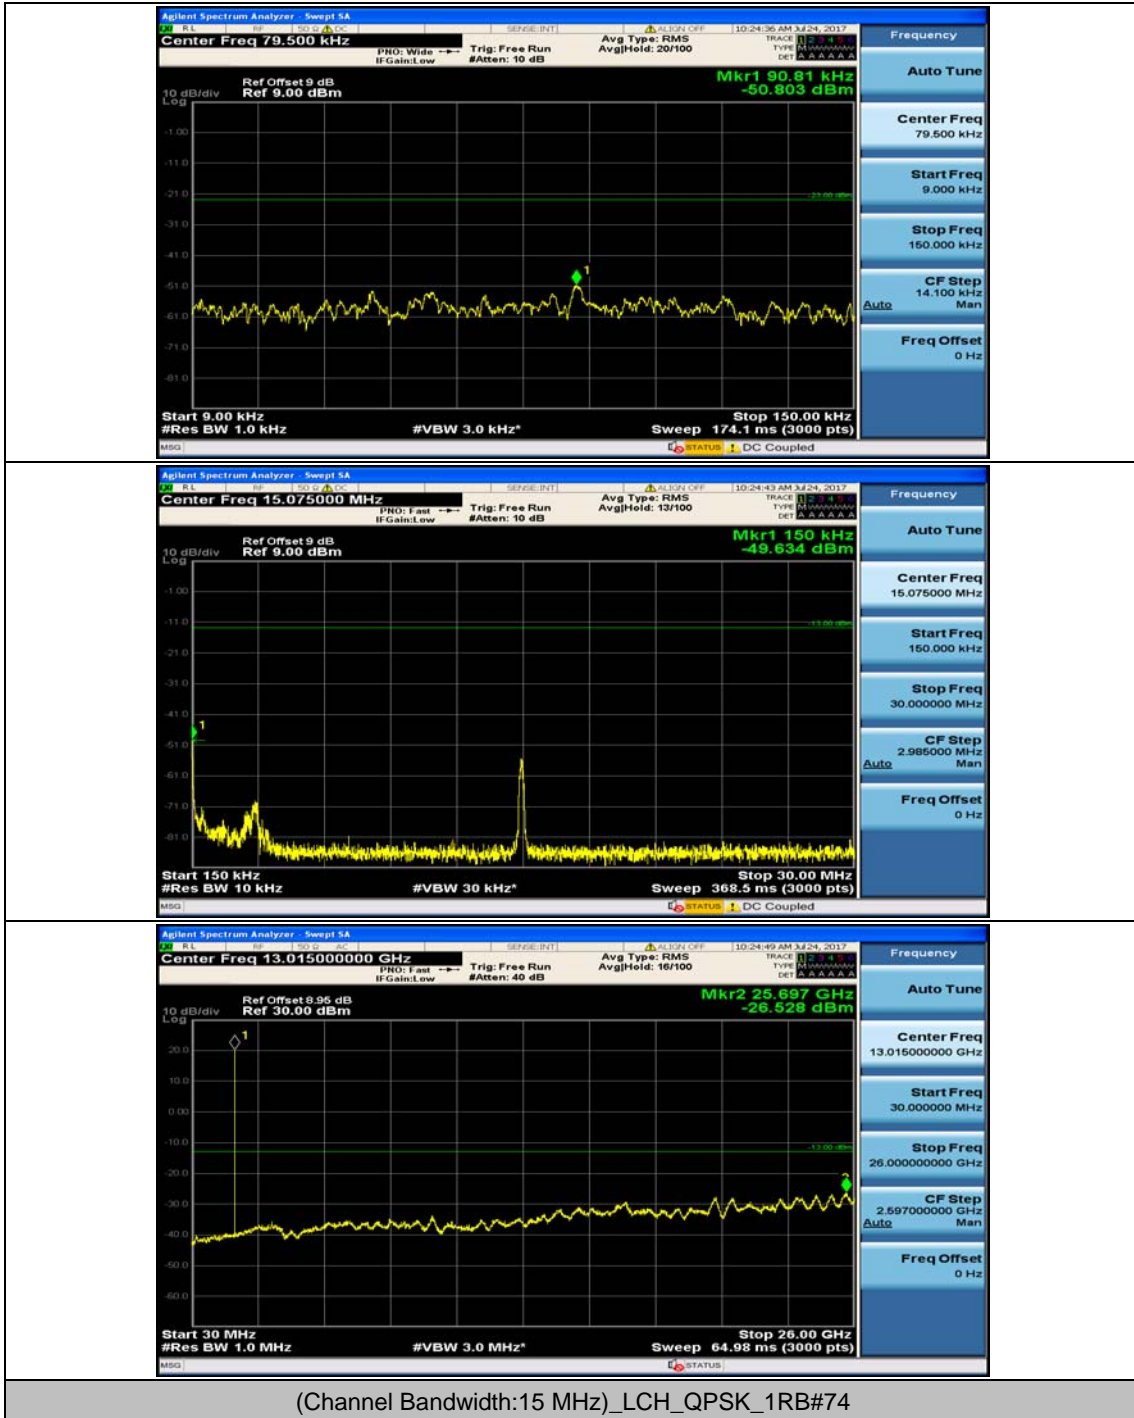

Channel Bandwidth: 10 MHz_HCH_QPSK_1RB#0

Channel Bandwidth: 10 MHz_HCH_QPSK_1RB#24

Channel Bandwidth: 10 MHz_LCH_16QAM_1RB#0

Channel Bandwidth: 10 MHz_LCH_16QAM_1RB#24

Channel Bandwidth: 10 MHz_MCH_16QAM_1RB#0

Channel Bandwidth: 10 MHz_MCH_16QAM_1RB#24

Channel Bandwidth: 10 MHz_MCH_16QAM_1RB#49

Channel Bandwidth: 10 MHz_HCH_16QAM_1RB#0

Channel Bandwidth: 10 MHz_HCH_16QAM_1RB#24

Channel Bandwidth: 15 MHz

(Channel Bandwidth:15 MHz)_MCH_QPSK_1RB#0

(Channel Bandwidth:15 MHz)_MCH_QPSK_1RB#37

(Channel Bandwidth:15 MHz)_HCH_QPSK_1RB#0

(Channel Bandwidth:15 MHz)_HCH_QPSK_1RB#37

(Channel Bandwidth:15 MHz)_LCH_16QAM_1RB#0

(Channel Bandwidth:15 MHz)_LCH_16QAM_1RB#37