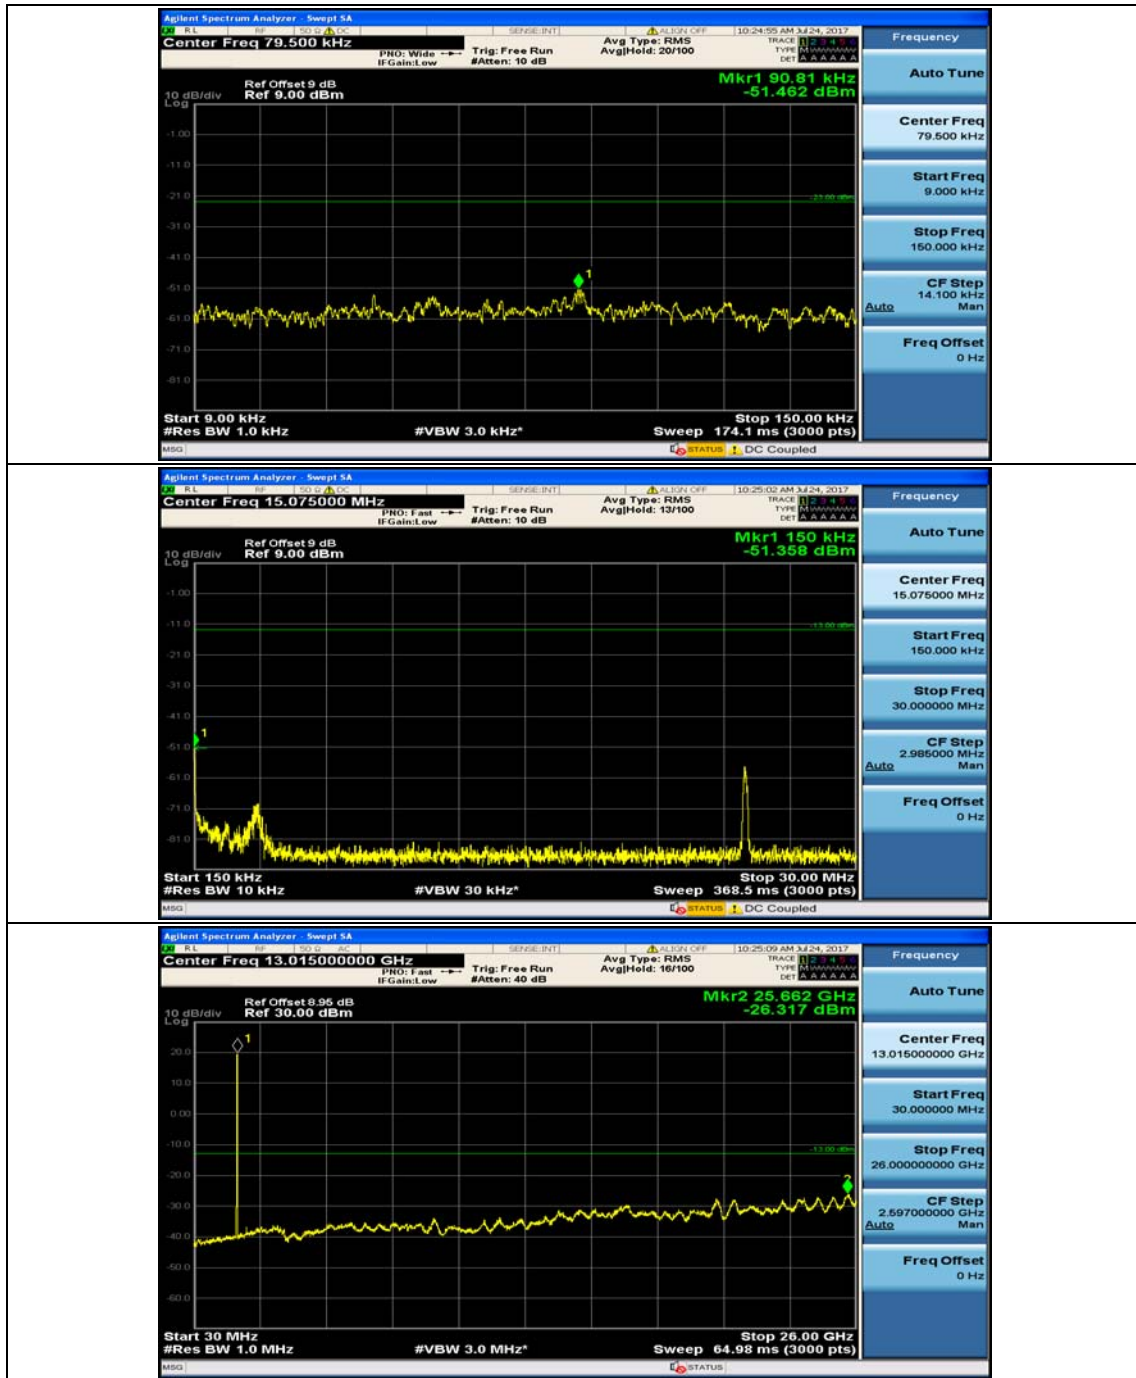

Channel Bandwidth: 10 MHz_HCH_QPSK_1RB#0

Channel Bandwidth: 10 MHz_HCH_QPSK_1RB#24

Channel Bandwidth: 10 MHz_LCH_16QAM_1RB#0

Channel Bandwidth: 10 MHz_LCH_16QAM_1RB#24

Channel Bandwidth: 10 MHz_MCH_16QAM_1RB#0

Channel Bandwidth: 10 MHz_MCH_16QAM_1RB#24

Channel Bandwidth: 10 MHz_MCH_16QAM_1RB#49

Channel Bandwidth: 10 MHz_HCH_16QAM_1RB#0

Channel Bandwidth: 10 MHz_HCH_16QAM_1RB#24

Channel Bandwidth: 15 MHz

(Channel Bandwidth:15 MHz)_MCH_QPSK_1RB#0

(Channel Bandwidth:15 MHz)_MCH_QPSK_1RB#37

(Channel Bandwidth:15 MHz)_HCH_QPSK_1RB#0

(Channel Bandwidth:15 MHz)_HCH_QPSK_1RB#37

(Channel Bandwidth:15 MHz)_LCH_16QAM_1RB#0

(Channel Bandwidth:15 MHz)_LCH_16QAM_1RB#37