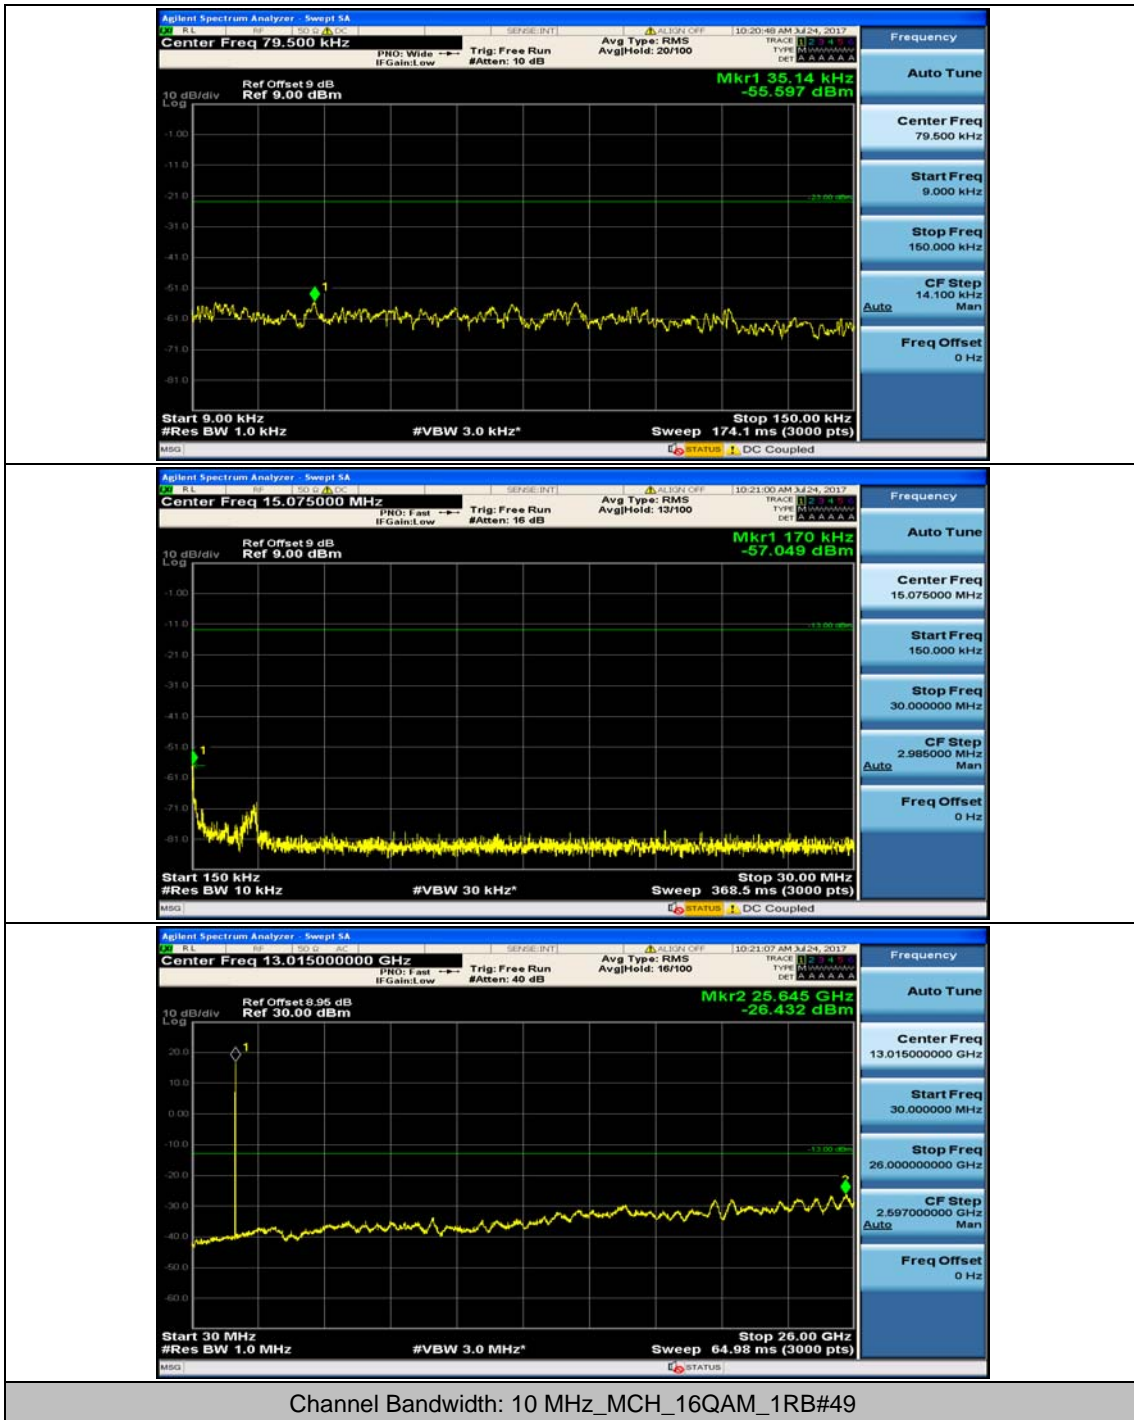

Channel Bandwidth: 10 MHz_HCH_QPSK_1RB#0

Channel Bandwidth: 10 MHz_HCH_QPSK_1RB#24

Channel Bandwidth: 10 MHz_LCH_16QAM_1RB#0

Channel Bandwidth: 10 MHz_LCH_16QAM_1RB#24

Channel Bandwidth: 10 MHz_MCH_16QAM_1RB#0

Channel Bandwidth: 10 MHz_MCH_16QAM_1RB#24

Channel Bandwidth: 10 MHz_MCH_16QAM_1RB#49

Channel Bandwidth: 10 MHz_HCH_16QAM_1RB#0

Channel Bandwidth: 10 MHz_HCH_16QAM_1RB#24

Channel Bandwidth: 15 MHz

(Channel Bandwidth:15 MHz)_MCH_QPSK_1RB#0