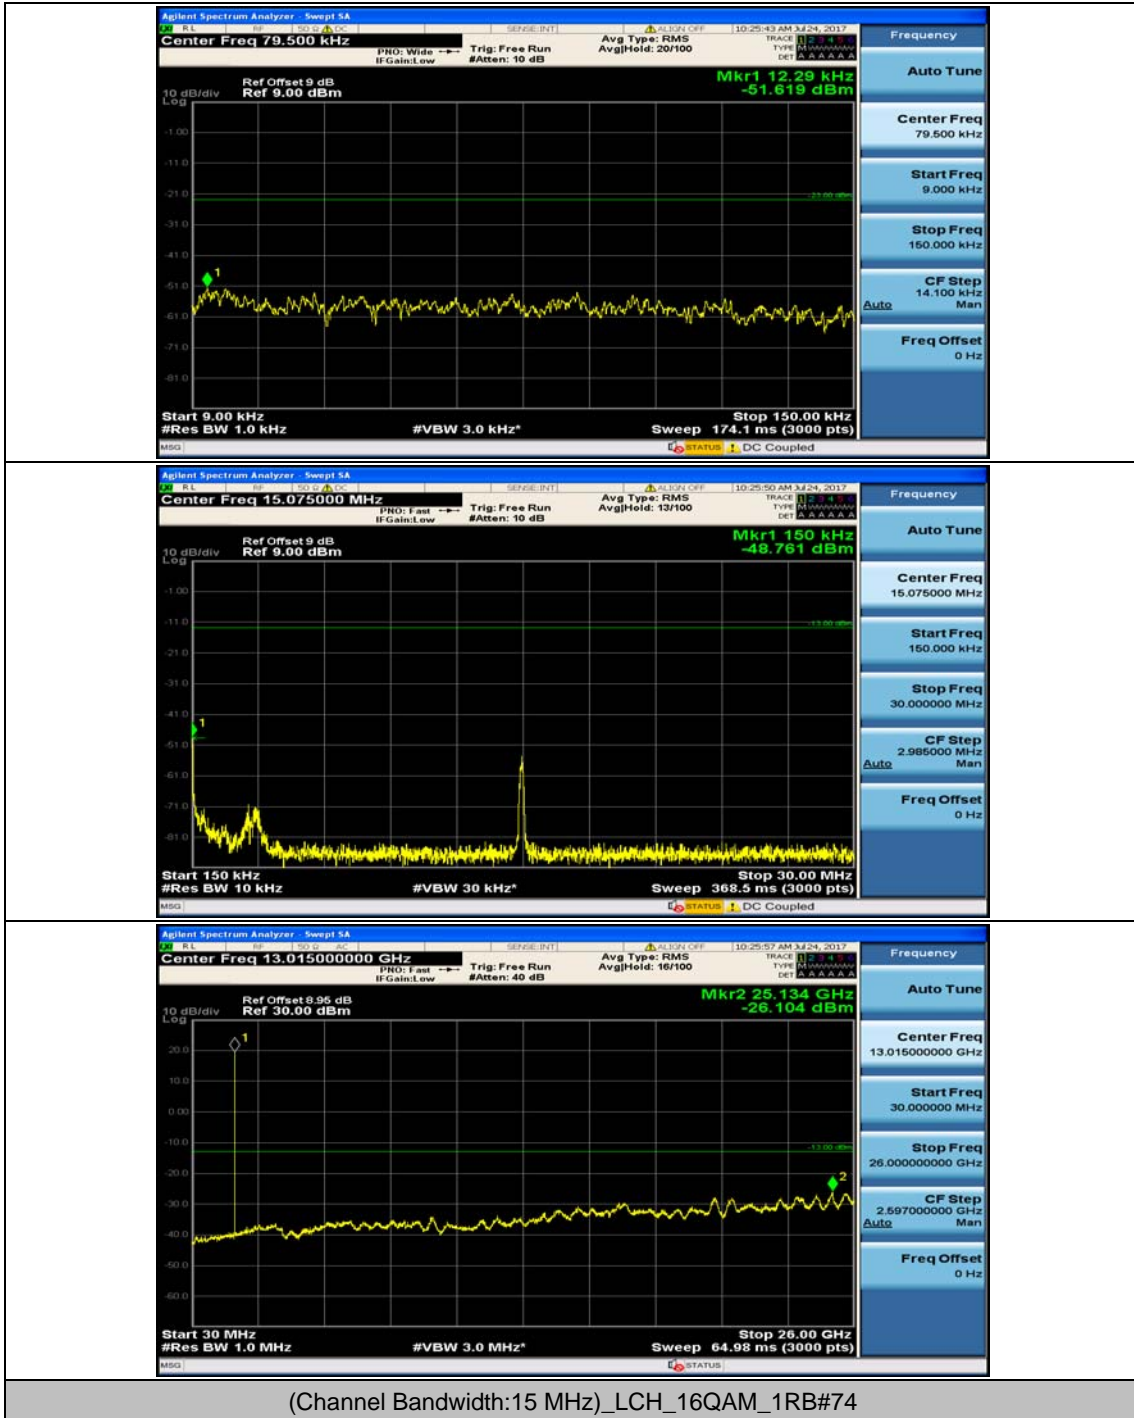

Channel Bandwidth: 10 MHz_MCH_16QAM_1RB#24

Channel Bandwidth: 10 MHz_MCH_16QAM_1RB#49

Channel Bandwidth: 10 MHz_HCH_16QAM_1RB#0

Channel Bandwidth: 10 MHz_HCH_16QAM_1RB#24

Channel Bandwidth: 15 MHz

(Channel Bandwidth:15 MHz)_MCH_QPSK_1RB#0

(Channel Bandwidth:15 MHz)_MCH_QPSK_1RB#37

(Channel Bandwidth:15 MHz)_HCH_QPSK_1RB#0

(Channel Bandwidth:15 MHz)_HCH_QPSK_1RB#37

(Channel Bandwidth:15 MHz)_LCH_16QAM_1RB#0

(Channel Bandwidth:15 MHz)_LCH_16QAM_1RB#37