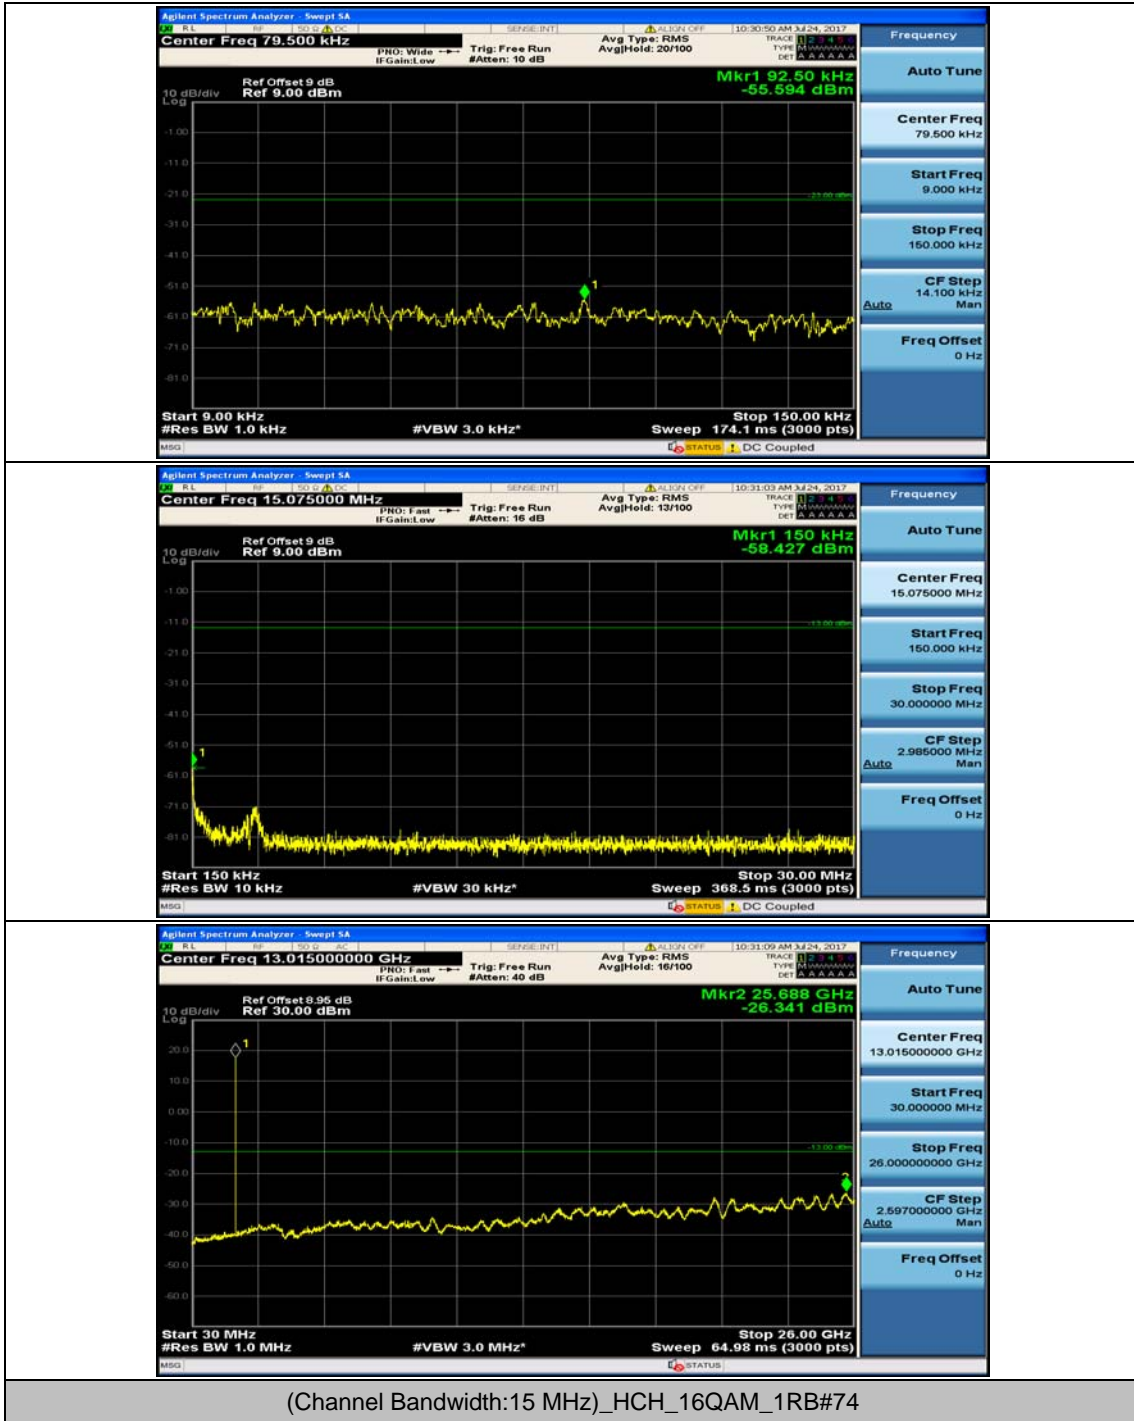

(Channel Bandwidth:15 MHz)_MCH_16QAM_1RB#0

(Channel Bandwidth:15 MHz)_MCH_16QAM_1RB#37

(Channel Bandwidth:15 MHz)_HCH_16QAM_1RB#0

(Channel Bandwidth:15 MHz)_HCH_16QAM_1RB#37

Channel Bandwidth: 20 MHz

(Channel Bandwidth:20 MHz)_MCH_QPSK_1RB#0

(Channel Bandwidth:20 MHz)_MCH_QPSK_1RB#49

(Channel Bandwidth:20 MHz)_HCH_QPSK_1RB#0

(Channel Bandwidth:20 MHz)_HCH_QPSK_1RB#49