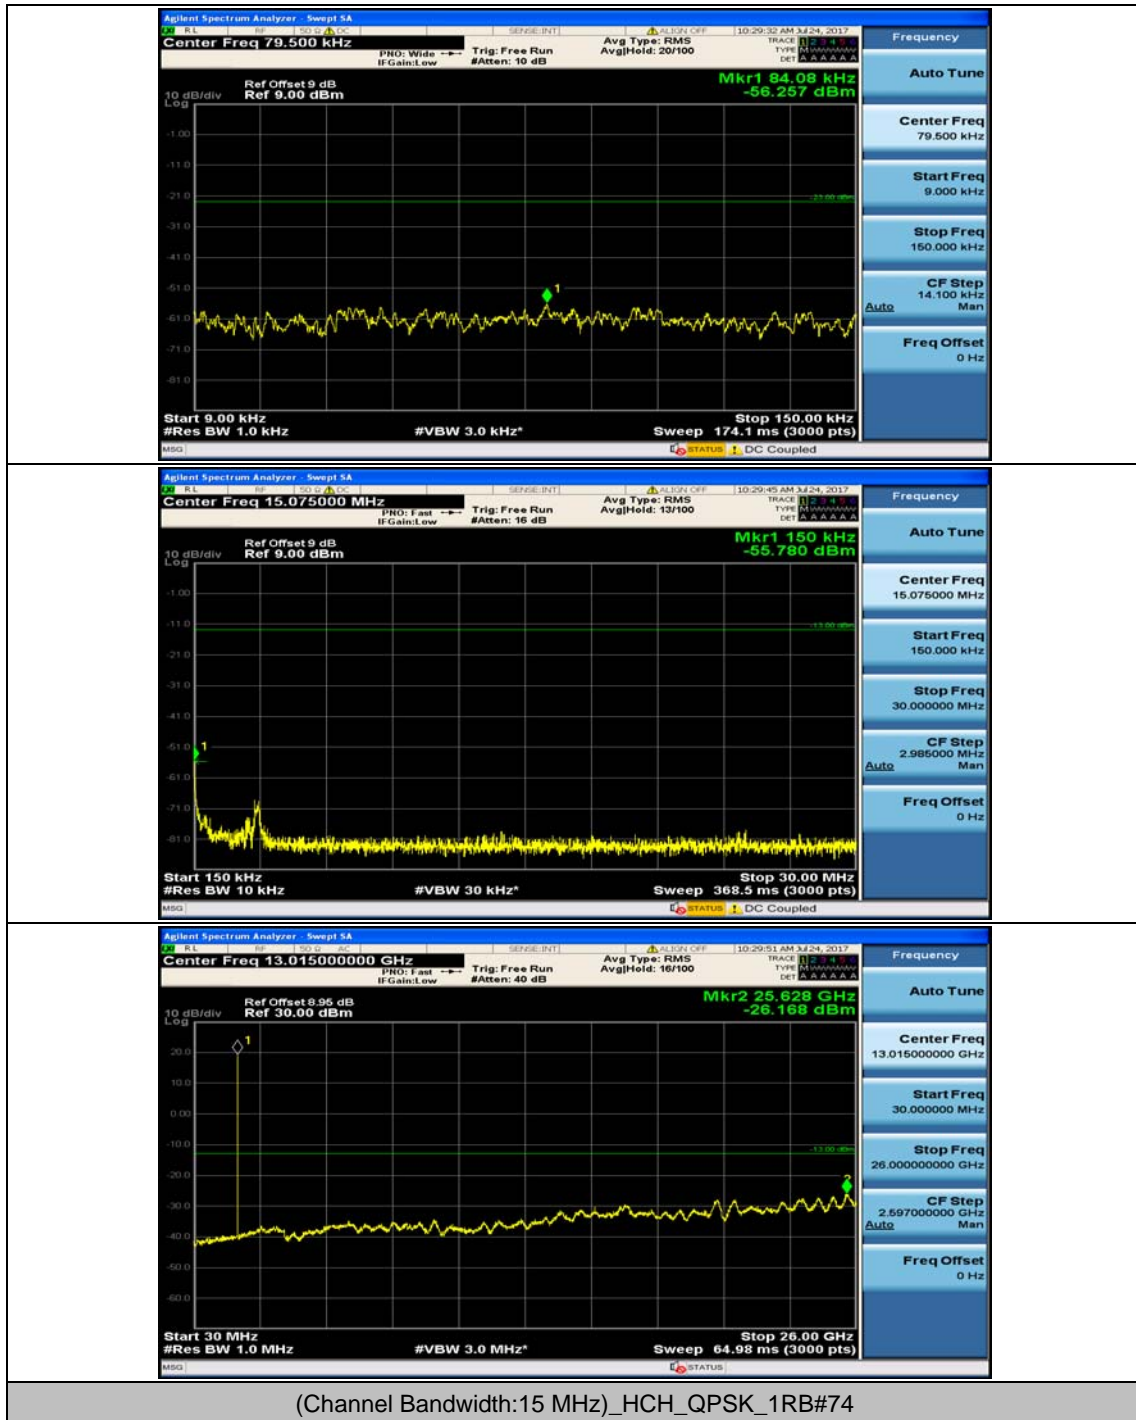

Channel Bandwidth: 10 MHz_MCH_16QAM_1RB#24

Channel Bandwidth: 10 MHz_MCH_16QAM_1RB#49

Channel Bandwidth: 10 MHz_HCH_16QAM_1RB#0

Channel Bandwidth: 10 MHz_HCH_16QAM_1RB#24

Channel Bandwidth: 15 MHz

(Channel Bandwidth:15 MHz)_MCH_QPSK_1RB#0

(Channel Bandwidth:15 MHz)_MCH_QPSK_1RB#37

(Channel Bandwidth:15 MHz)_HCH_QPSK_1RB#0

(Channel Bandwidth:15 MHz)_HCH_QPSK_1RB#37

(Channel Bandwidth:15 MHz)_LCH_16QAM_1RB#0

(Channel Bandwidth:15 MHz)_LCH_16QAM_1RB#37