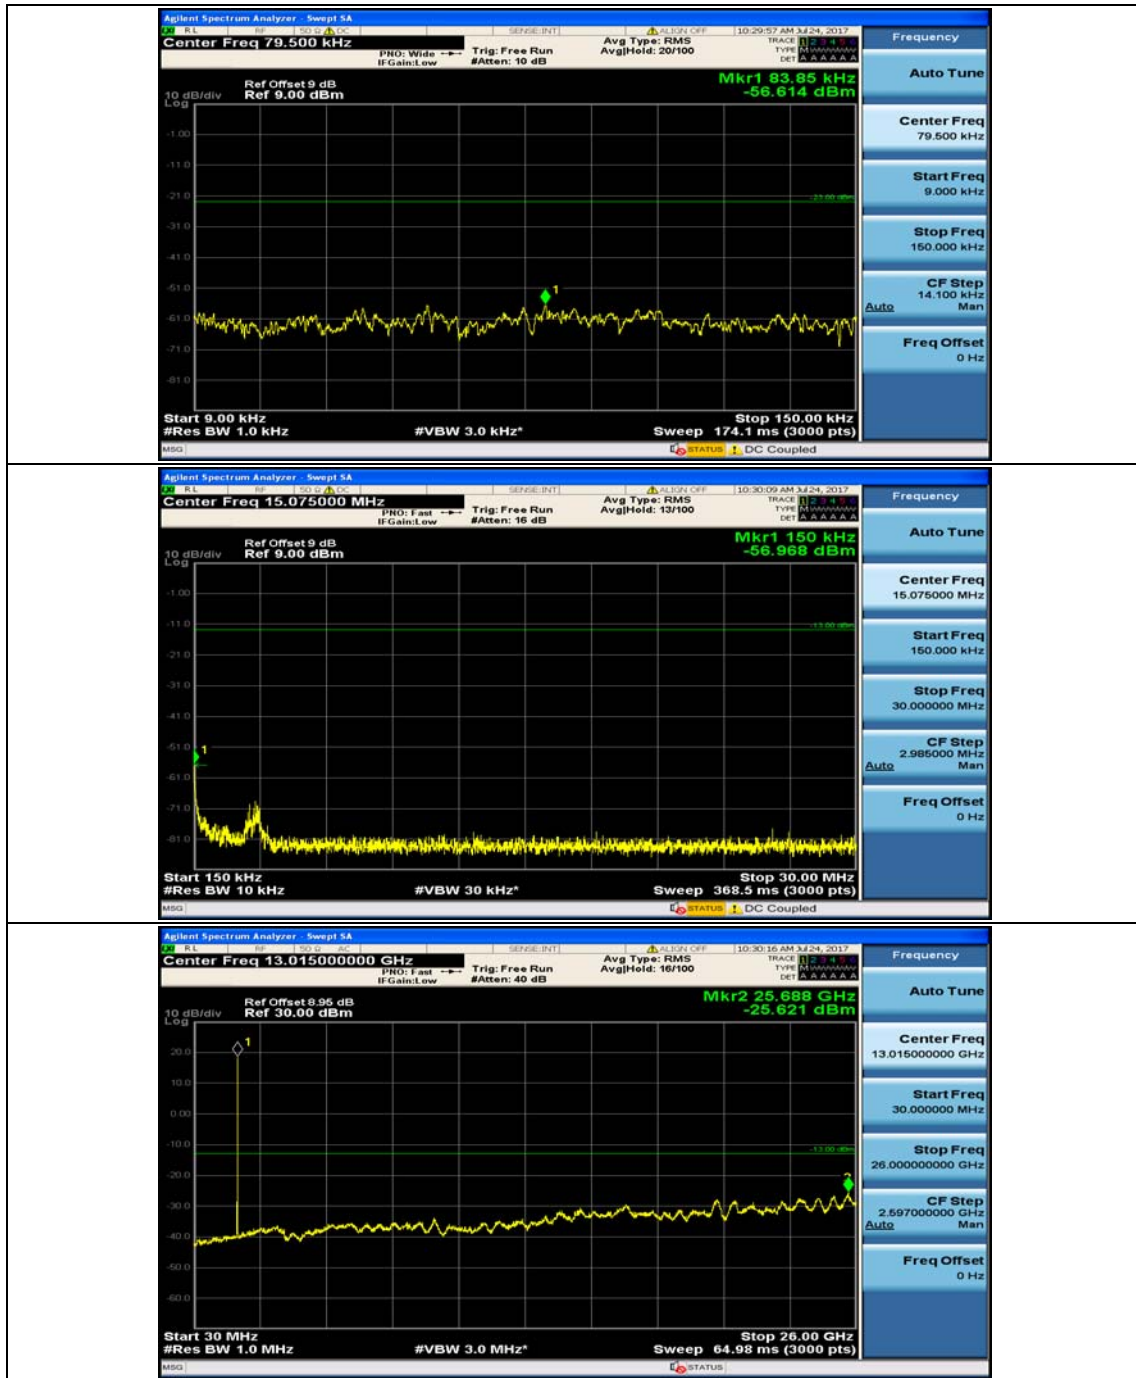

Channel Bandwidth: 10 MHz_MCH_16QAM_1RB#24

Channel Bandwidth: 10 MHz_MCH_16QAM_1RB#49

Channel Bandwidth: 10 MHz_HCH_16QAM_1RB#0

Channel Bandwidth: 10 MHz_HCH_16QAM_1RB#24

Channel Bandwidth: 15 MHz

(Channel Bandwidth:15 MHz)_MCH_QPSK_1RB#0

(Channel Bandwidth:15 MHz)_MCH_QPSK_1RB#37

(Channel Bandwidth:15 MHz)_HCH_QPSK_1RB#0

(Channel Bandwidth:15 MHz)_HCH_QPSK_1RB#37

(Channel Bandwidth:15 MHz)_LCH_16QAM_1RB#0

(Channel Bandwidth:15 MHz)_LCH_16QAM_1RB#37