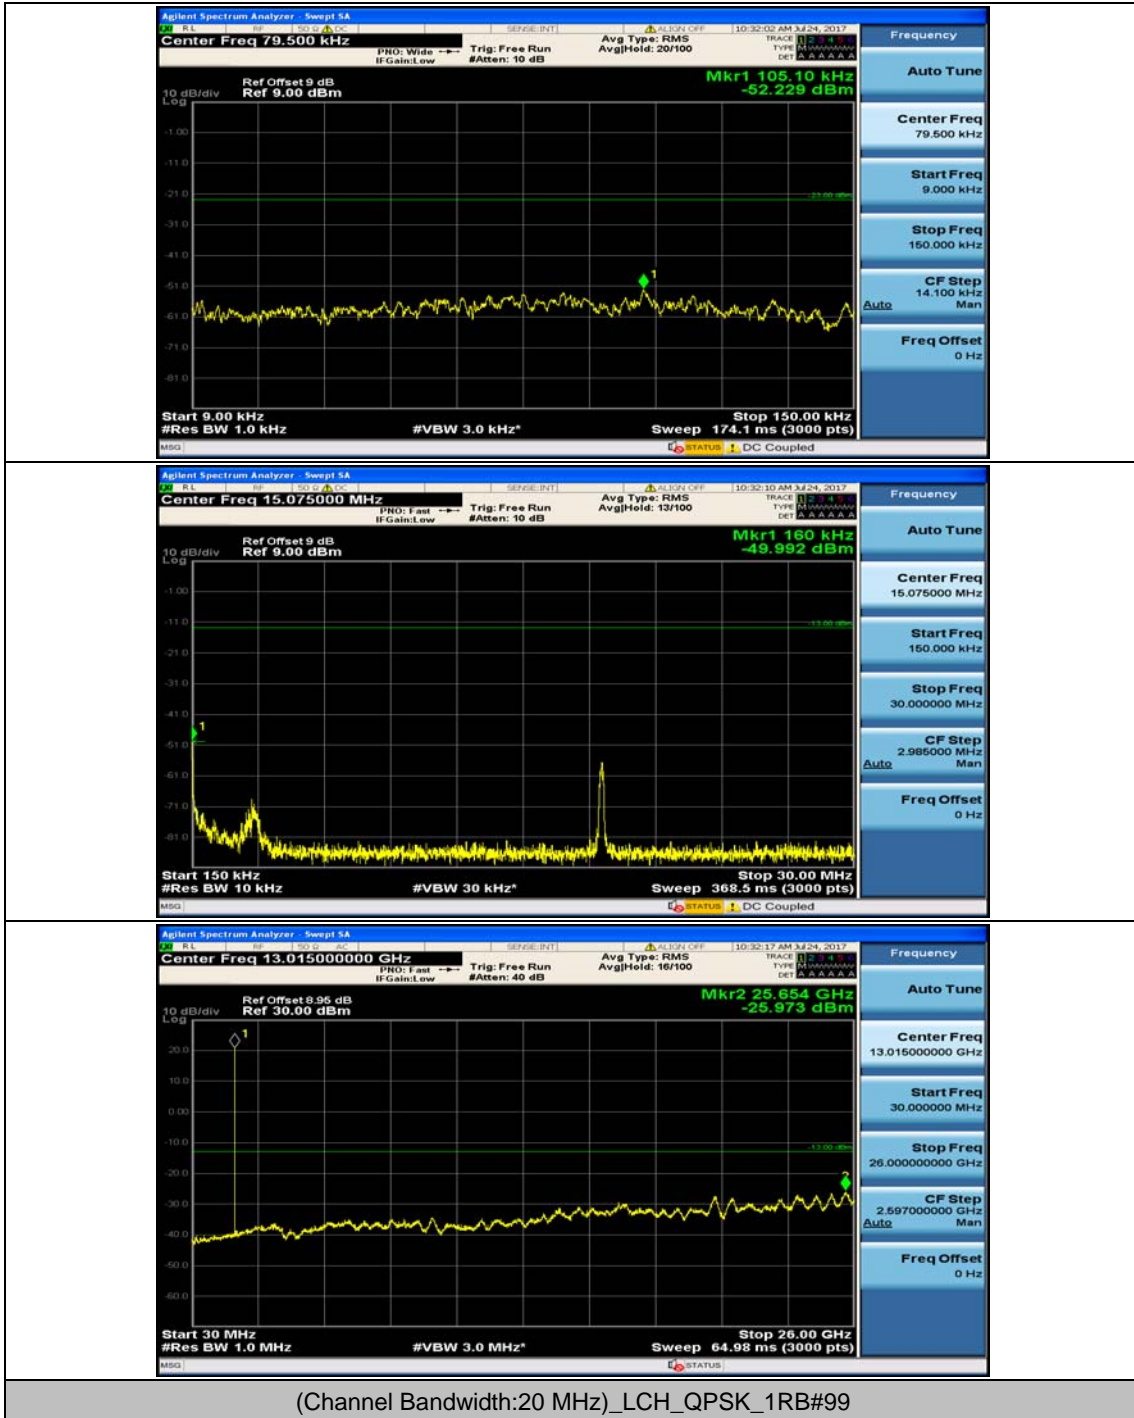

(Channel Bandwidth:15 MHz)_MCH_16QAM_1RB#0

(Channel Bandwidth:15 MHz)_MCH_16QAM_1RB#37

(Channel Bandwidth:15 MHz)_HCH_16QAM_1RB#0

(Channel Bandwidth:15 MHz)_HCH_16QAM_1RB#37

Channel Bandwidth: 20 MHz

(Channel Bandwidth:20 MHz)_MCH_QPSK_1RB#0

(Channel Bandwidth:20 MHz)_MCH_QPSK_1RB#49

(Channel Bandwidth:20 MHz)_HCH_QPSK_1RB#0

(Channel Bandwidth:20 MHz)_HCH_QPSK_1RB#49