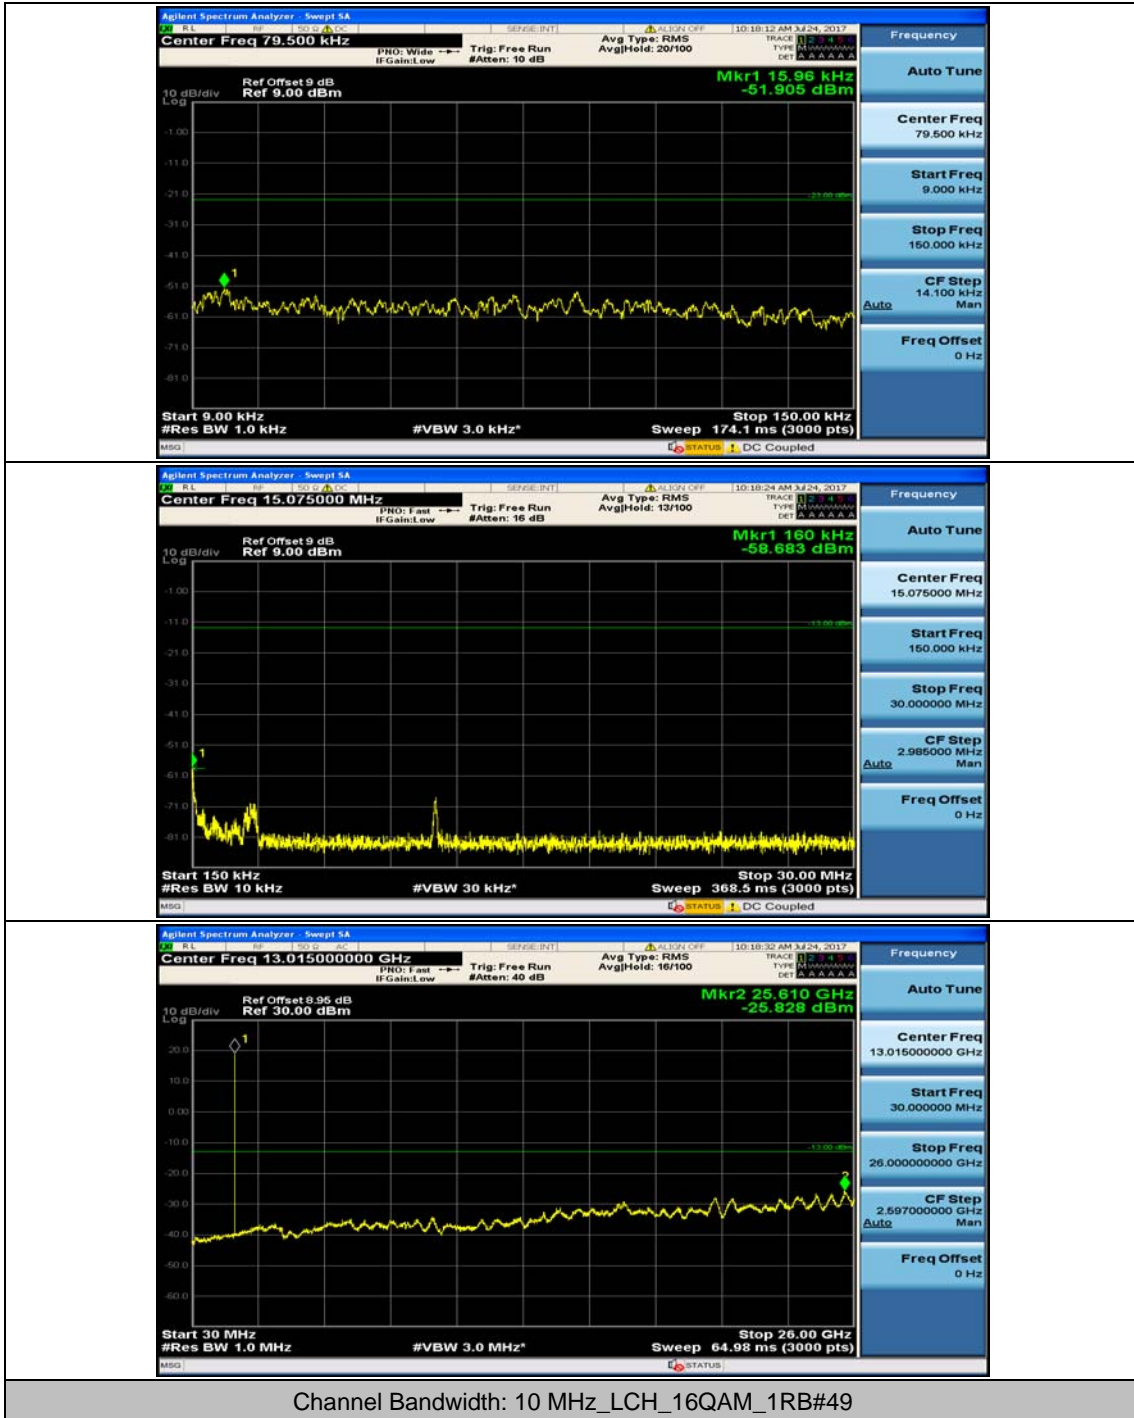

Channel Bandwidth: 10 MHz_HCH_QPSK_1RB#0

Channel Bandwidth: 10 MHz_HCH_QPSK_1RB#24

Channel Bandwidth: 10 MHz_LCH_16QAM_1RB#0

Channel Bandwidth: 10 MHz_LCH_16QAM_1RB#24

Channel Bandwidth: 10 MHz_MCH_16QAM_1RB#0

Channel Bandwidth: 10 MHz_MCH_16QAM_1RB#24

Channel Bandwidth: 10 MHz_MCH_16QAM_1RB#49

Channel Bandwidth: 10 MHz_HCH_16QAM_1RB#0

Channel Bandwidth: 10 MHz_HCH_16QAM_1RB#24

Channel Bandwidth: 15 MHz

(Channel Bandwidth:15 MHz)_MCH_QPSK_1RB#0