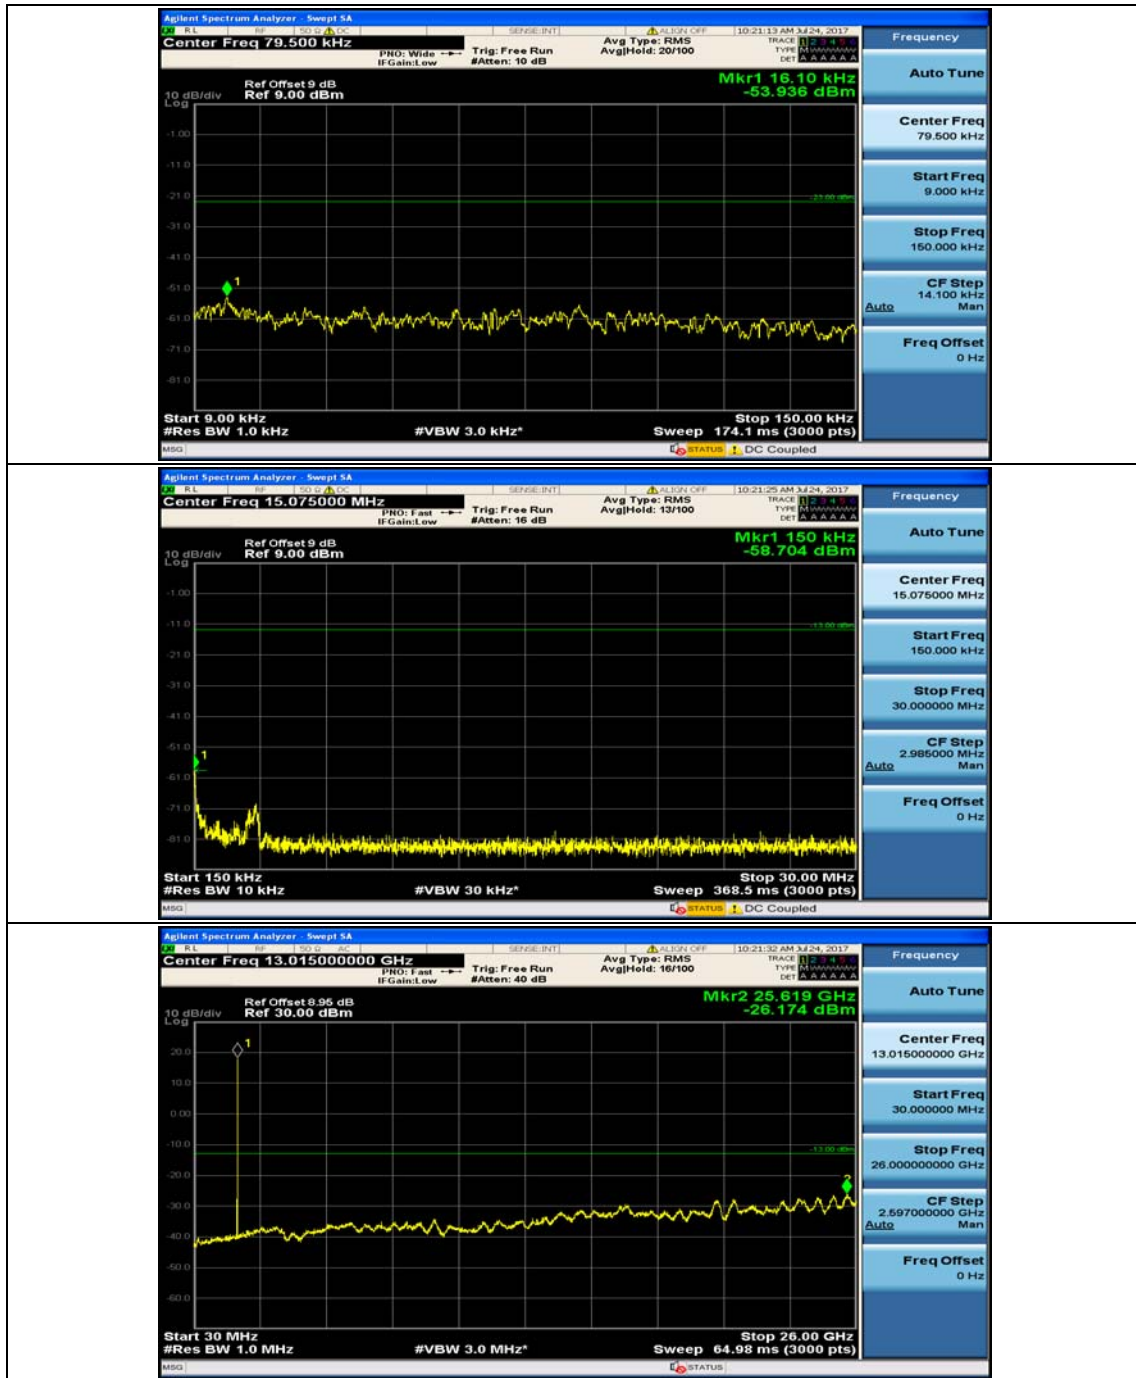

Channel Bandwidth: 10 MHz_HCH_QPSK_1RB#0

Channel Bandwidth: 10 MHz_HCH_QPSK_1RB#24

Channel Bandwidth: 10 MHz_LCH_16QAM_1RB#0

Channel Bandwidth: 10 MHz_LCH_16QAM_1RB#24

Channel Bandwidth: 10 MHz_MCH_16QAM_1RB#0

Channel Bandwidth: 10 MHz_MCH_16QAM_1RB#24

Channel Bandwidth: 10 MHz_MCH_16QAM_1RB#49

Channel Bandwidth: 10 MHz_HCH_16QAM_1RB#0

Channel Bandwidth: 10 MHz_HCH_16QAM_1RB#24

Channel Bandwidth: 15 MHz

(Channel Bandwidth:15 MHz)_MCH_QPSK_1RB#0