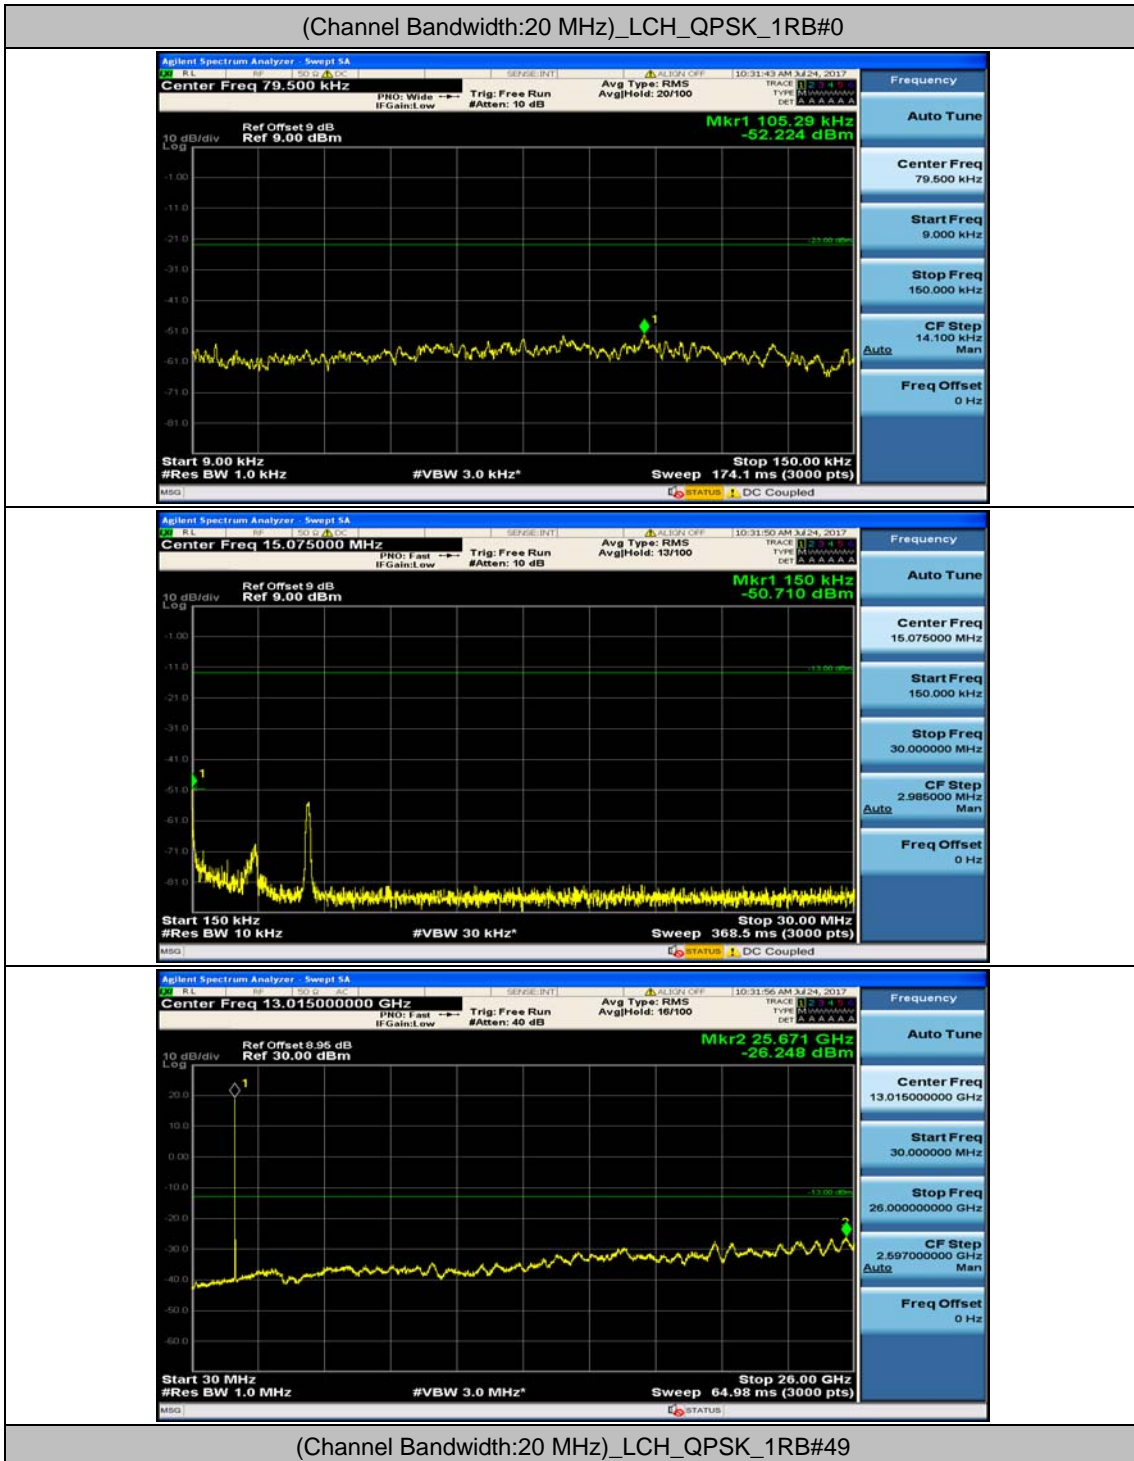

(Channel Bandwidth:15 MHz)_MCH_16QAM_1RB#0

(Channel Bandwidth:15 MHz)_MCH_16QAM_1RB#37

(Channel Bandwidth:15 MHz)_HCH_16QAM_1RB#0

(Channel Bandwidth:15 MHz)_HCH_16QAM_1RB#37

Channel Bandwidth: 20 MHz

(Channel Bandwidth:20 MHz)_MCH_QPSK_1RB#0

(Channel Bandwidth:20 MHz)_MCH_QPSK_1RB#49

(Channel Bandwidth:20 MHz)_HCH_QPSK_1RB#0

(Channel Bandwidth:20 MHz)_HCH_QPSK_1RB#49