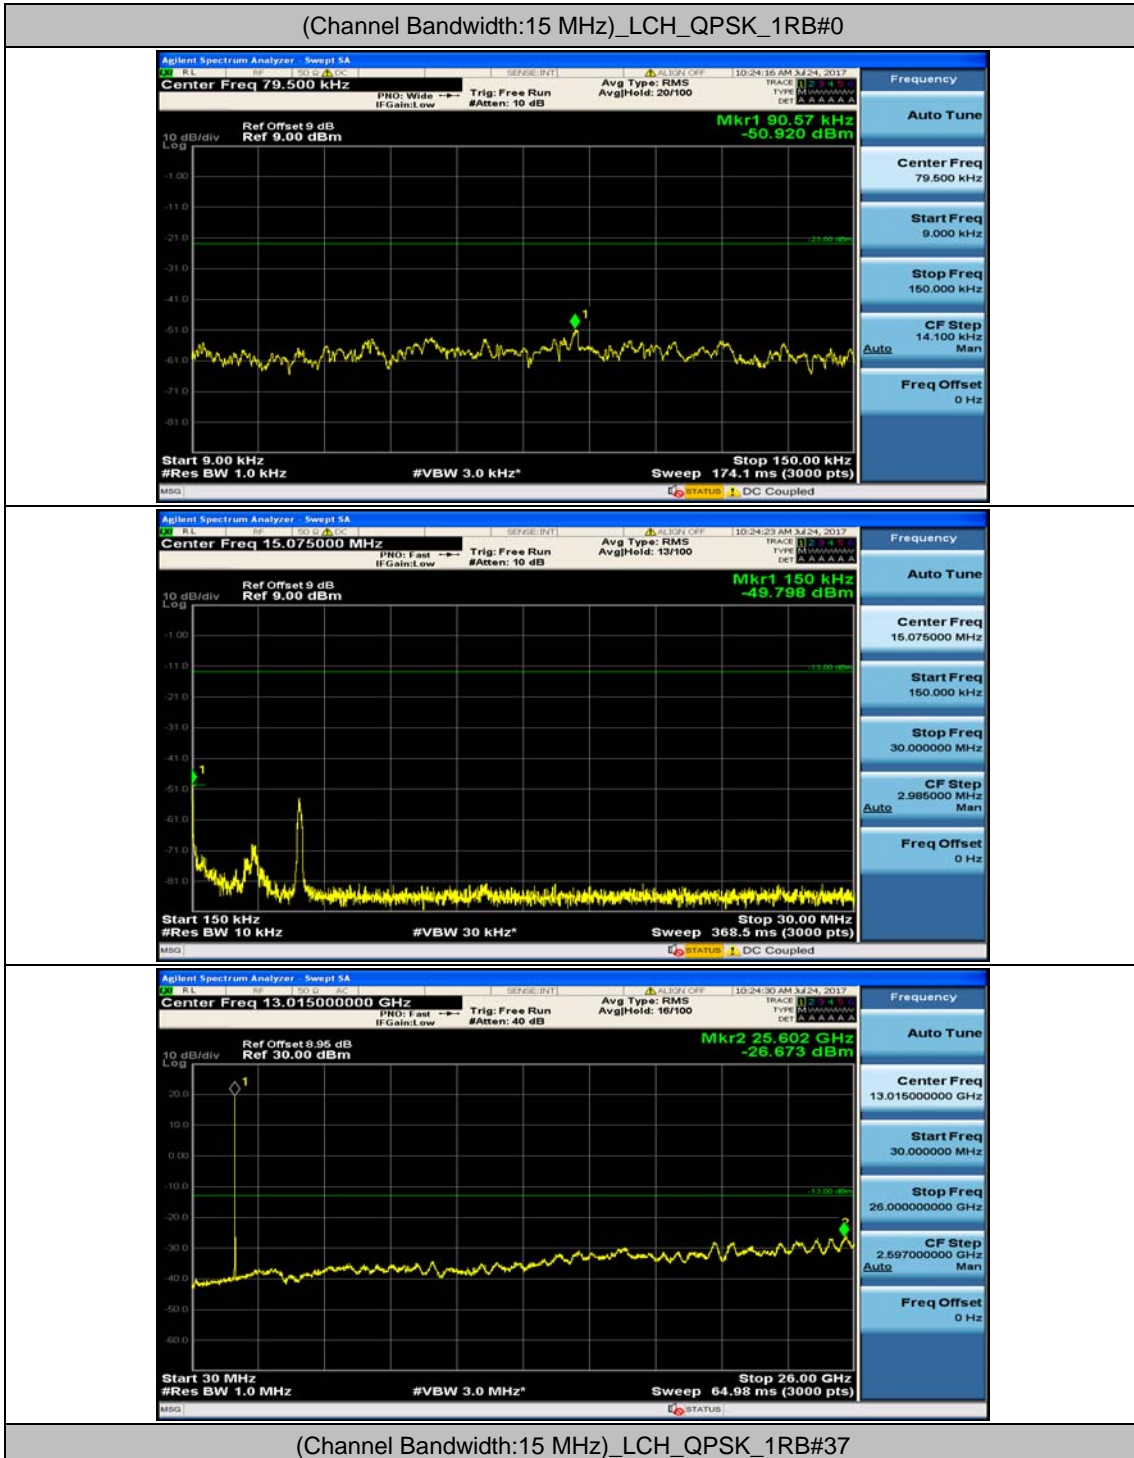

Channel Bandwidth: 10 MHz_HCH_QPSK_1RB#0

Channel Bandwidth: 10 MHz_HCH_QPSK_1RB#24

Channel Bandwidth: 10 MHz_LCH_16QAM_1RB#0

Channel Bandwidth: 10 MHz_LCH_16QAM_1RB#24

Channel Bandwidth: 10 MHz_MCH_16QAM_1RB#0

Channel Bandwidth: 10 MHz_MCH_16QAM_1RB#24

Channel Bandwidth: 10 MHz_MCH_16QAM_1RB#49

Channel Bandwidth: 10 MHz_HCH_16QAM_1RB#0

Channel Bandwidth: 10 MHz_HCH_16QAM_1RB#24

Channel Bandwidth: 15 MHz

(Channel Bandwidth:15 MHz)_MCH_QPSK_1RB#0

(Channel Bandwidth:15 MHz)_MCH_QPSK_1RB#37

(Channel Bandwidth:15 MHz)_HCH_QPSK_1RB#0

(Channel Bandwidth:15 MHz)_HCH_QPSK_1RB#37

(Channel Bandwidth:15 MHz)_LCH_16QAM_1RB#0

(Channel Bandwidth:15 MHz)_LCH_16QAM_1RB#37