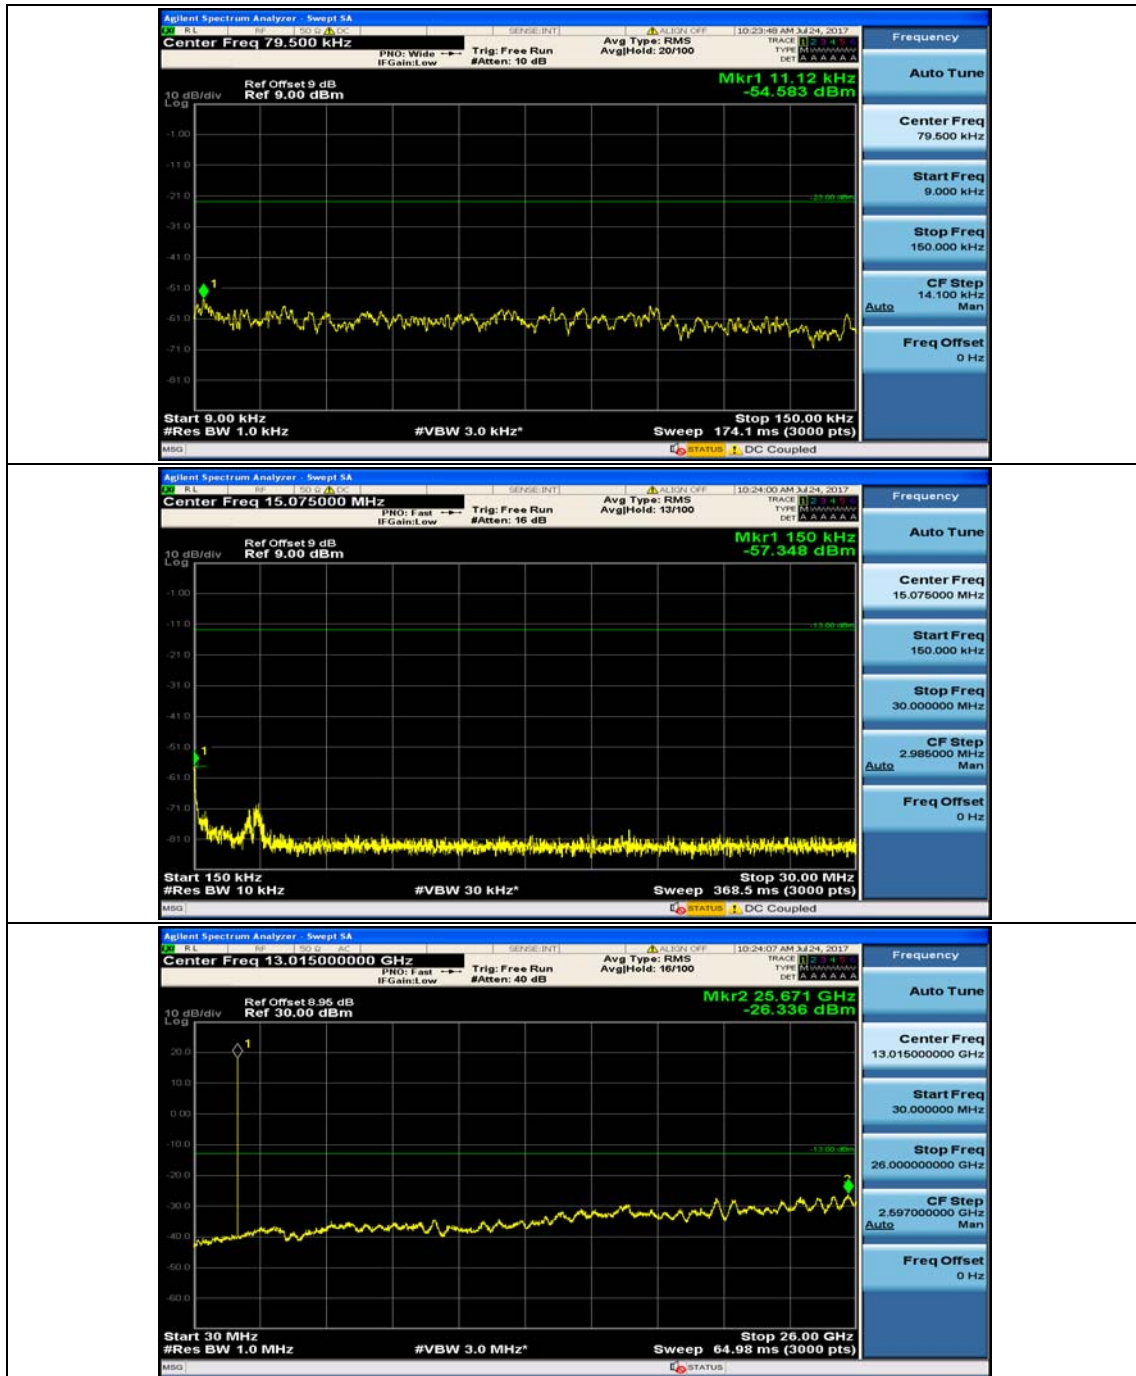

Channel Bandwidth: 10 MHz_HCH_QPSK_1RB#0

Channel Bandwidth: 10 MHz_HCH_QPSK_1RB#24

Channel Bandwidth: 10 MHz_LCH_16QAM_1RB#0

Channel Bandwidth: 10 MHz_LCH_16QAM_1RB#24

Channel Bandwidth: 10 MHz_MCH_16QAM_1RB#0

Channel Bandwidth: 10 MHz_MCH_16QAM_1RB#24

Channel Bandwidth: 10 MHz_MCH_16QAM_1RB#49

Channel Bandwidth: 10 MHz_HCH_16QAM_1RB#0

Channel Bandwidth: 10 MHz_HCH_16QAM_1RB#24

Channel Bandwidth: 15 MHz

(Channel Bandwidth:15 MHz)_MCH_QPSK_1RB#0

(Channel Bandwidth:15 MHz)_MCH_QPSK_1RB#37

(Channel Bandwidth:15 MHz)_HCH_QPSK_1RB#0

(Channel Bandwidth:15 MHz)_HCH_QPSK_1RB#37

(Channel Bandwidth:15 MHz)_LCH_16QAM_1RB#0

(Channel Bandwidth:15 MHz)_LCH_16QAM_1RB#37