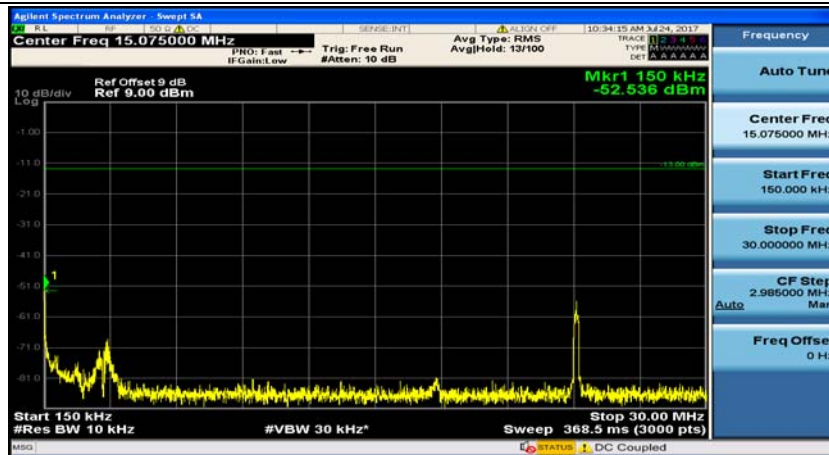

(Channel Bandwidth:15 MHz)_MCH_16QAM_1RB#0

(Channel Bandwidth:15 MHz)_MCH_16QAM_1RB#37

(Channel Bandwidth:15 MHz)_HCH_16QAM_1RB#0

(Channel Bandwidth:15 MHz)_HCH_16QAM_1RB#37

Channel Bandwidth: 20 MHz

(Channel Bandwidth:20 MHz)_MCH_QPSK_1RB#0