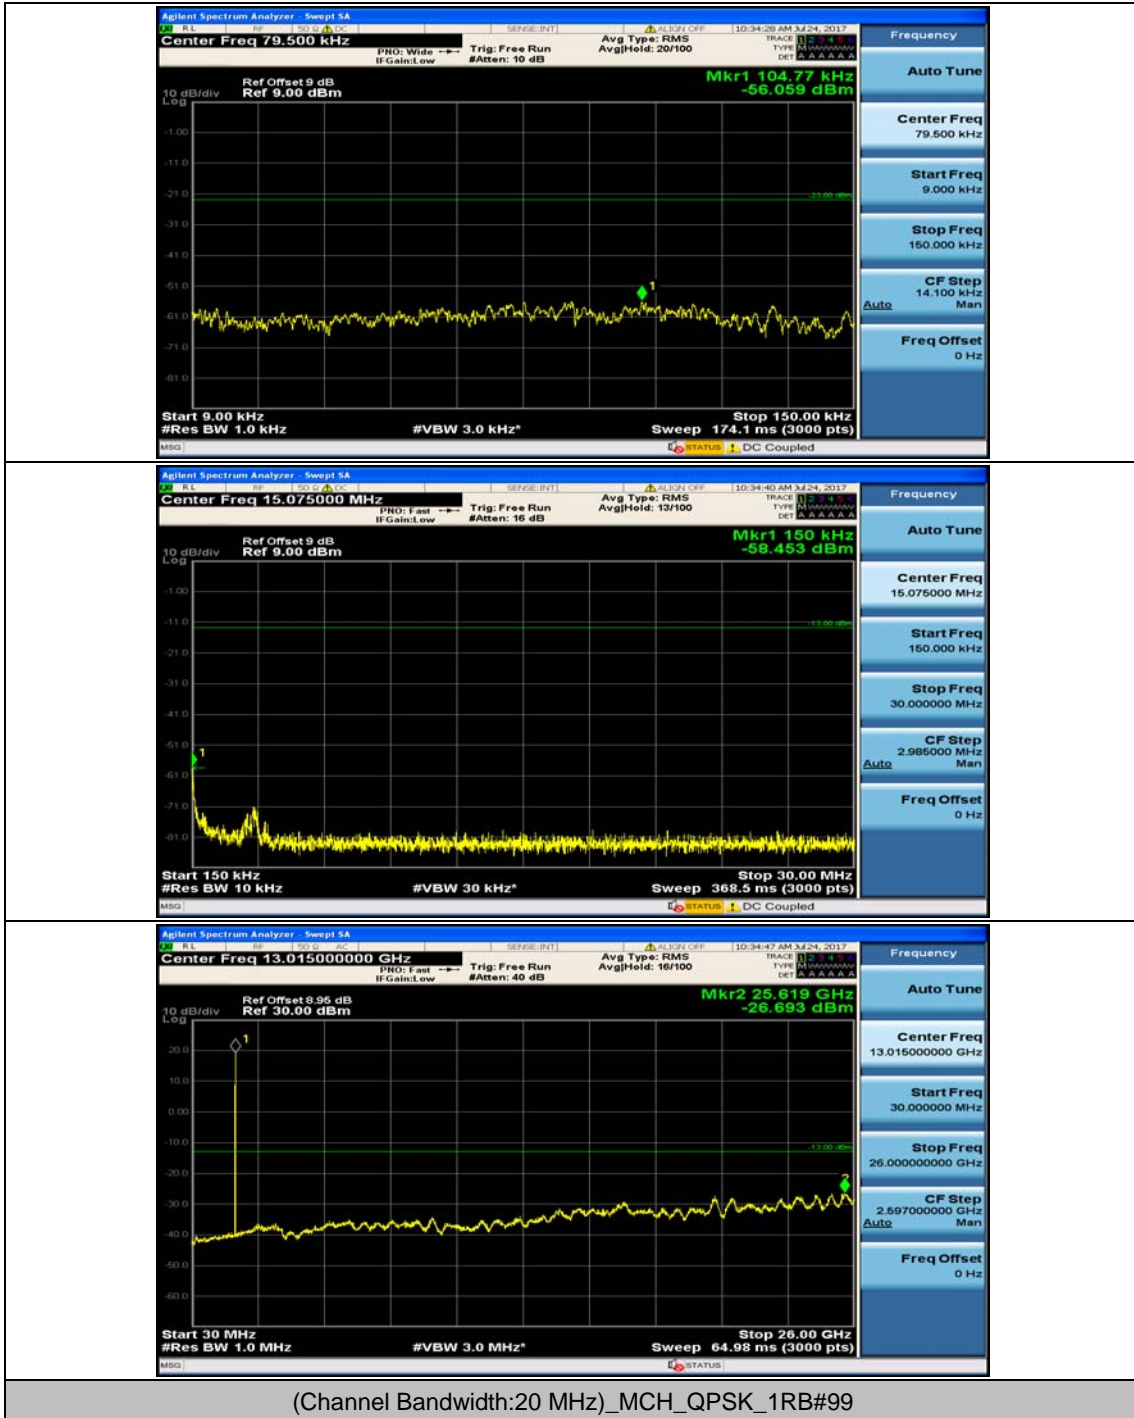

(Channel Bandwidth:15 MHz)_MCH_16QAM_1RB#0

(Channel Bandwidth:15 MHz)_MCH_16QAM_1RB#37

(Channel Bandwidth:15 MHz)_HCH_16QAM_1RB#0

(Channel Bandwidth:15 MHz)_HCH_16QAM_1RB#37

Channel Bandwidth: 20 MHz

(Channel Bandwidth:20 MHz)_MCH_QPSK_1RB#0

(Channel Bandwidth:20 MHz)_MCH_QPSK_1RB#49

(Channel Bandwidth:20 MHz)_HCH_QPSK_1RB#0

(Channel Bandwidth:20 MHz)_HCH_QPSK_1RB#49