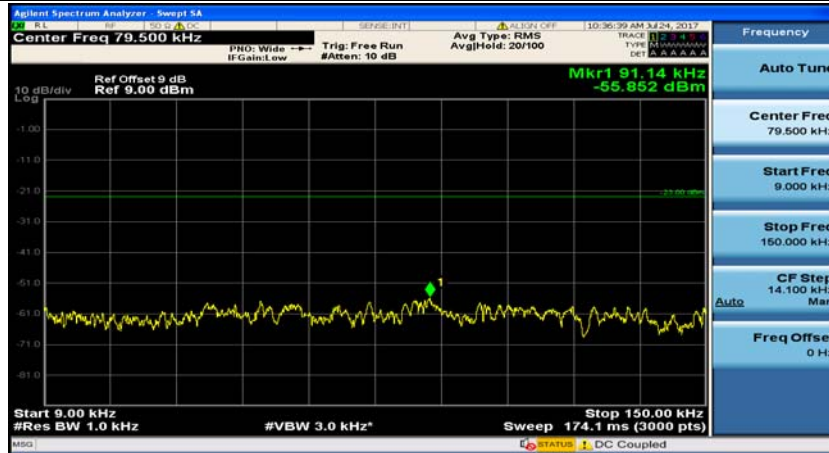

(Channel Bandwidth:20 MHz)_HCH_QPSK_1RB#0