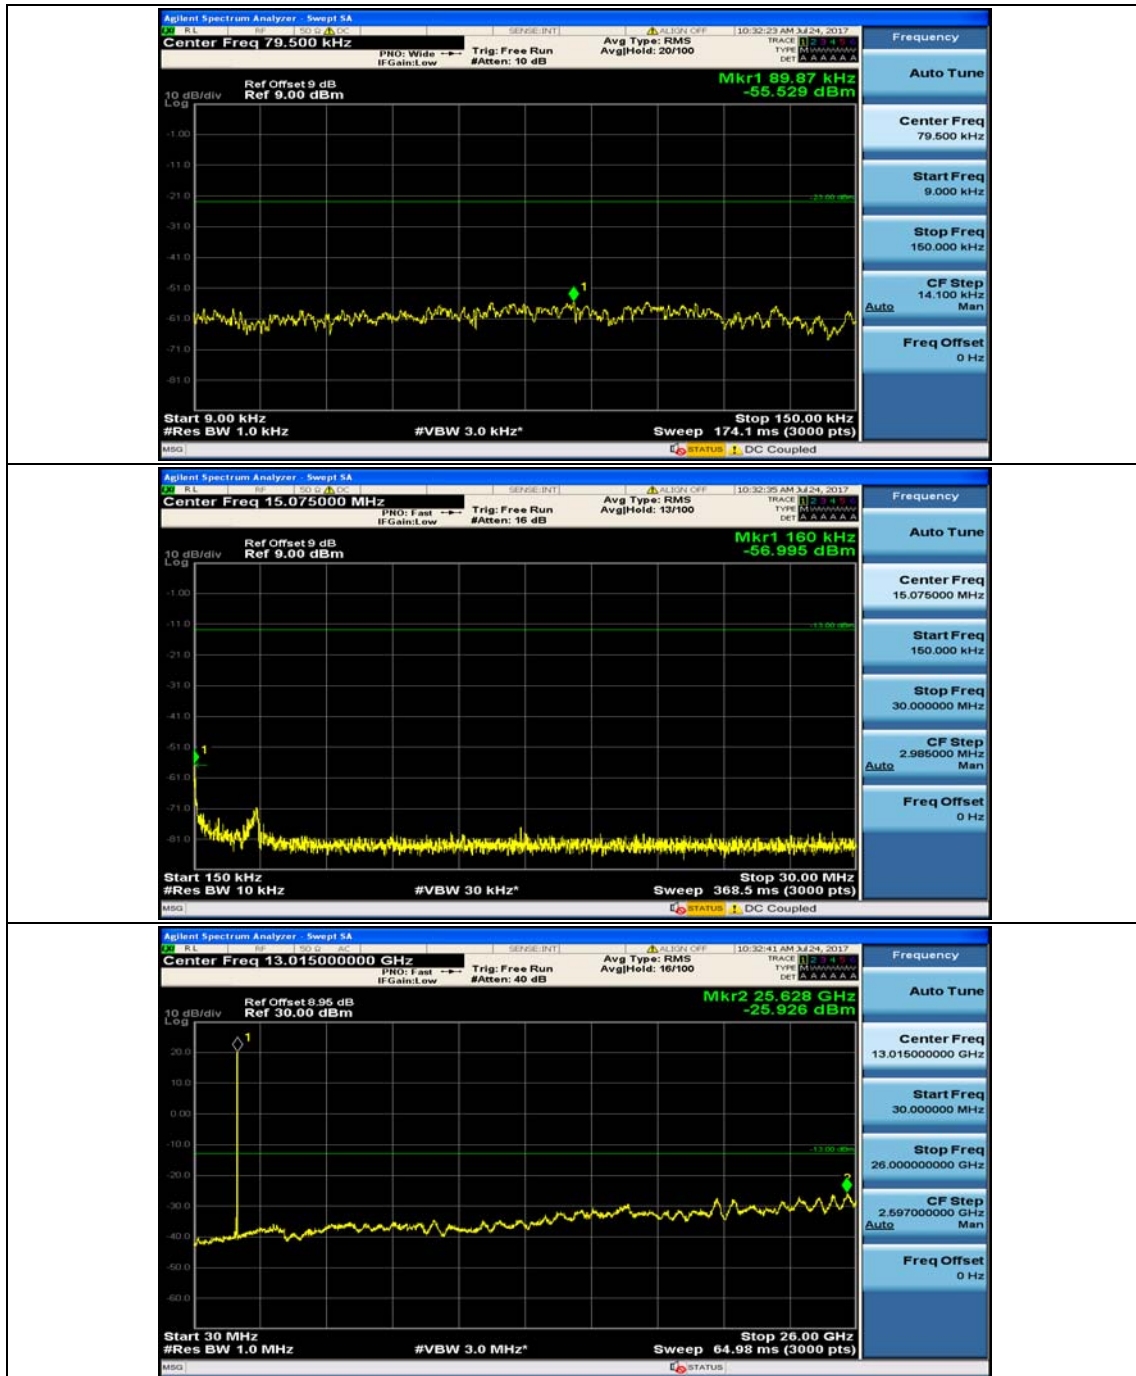

(Channel Bandwidth:15 MHz)_MCH_16QAM_1RB#0

(Channel Bandwidth:15 MHz)_MCH_16QAM_1RB#37

(Channel Bandwidth:15 MHz)_HCH_16QAM_1RB#0

(Channel Bandwidth:15 MHz)_HCH_16QAM_1RB#37

Channel Bandwidth: 20 MHz

(Channel Bandwidth:20 MHz)_MCH_QPSK_1RB#0

(Channel Bandwidth:20 MHz)_MCH_QPSK_1RB#49

(Channel Bandwidth:20 MHz)_HCH_QPSK_1RB#0

(Channel Bandwidth:20 MHz)_HCH_QPSK_1RB#49