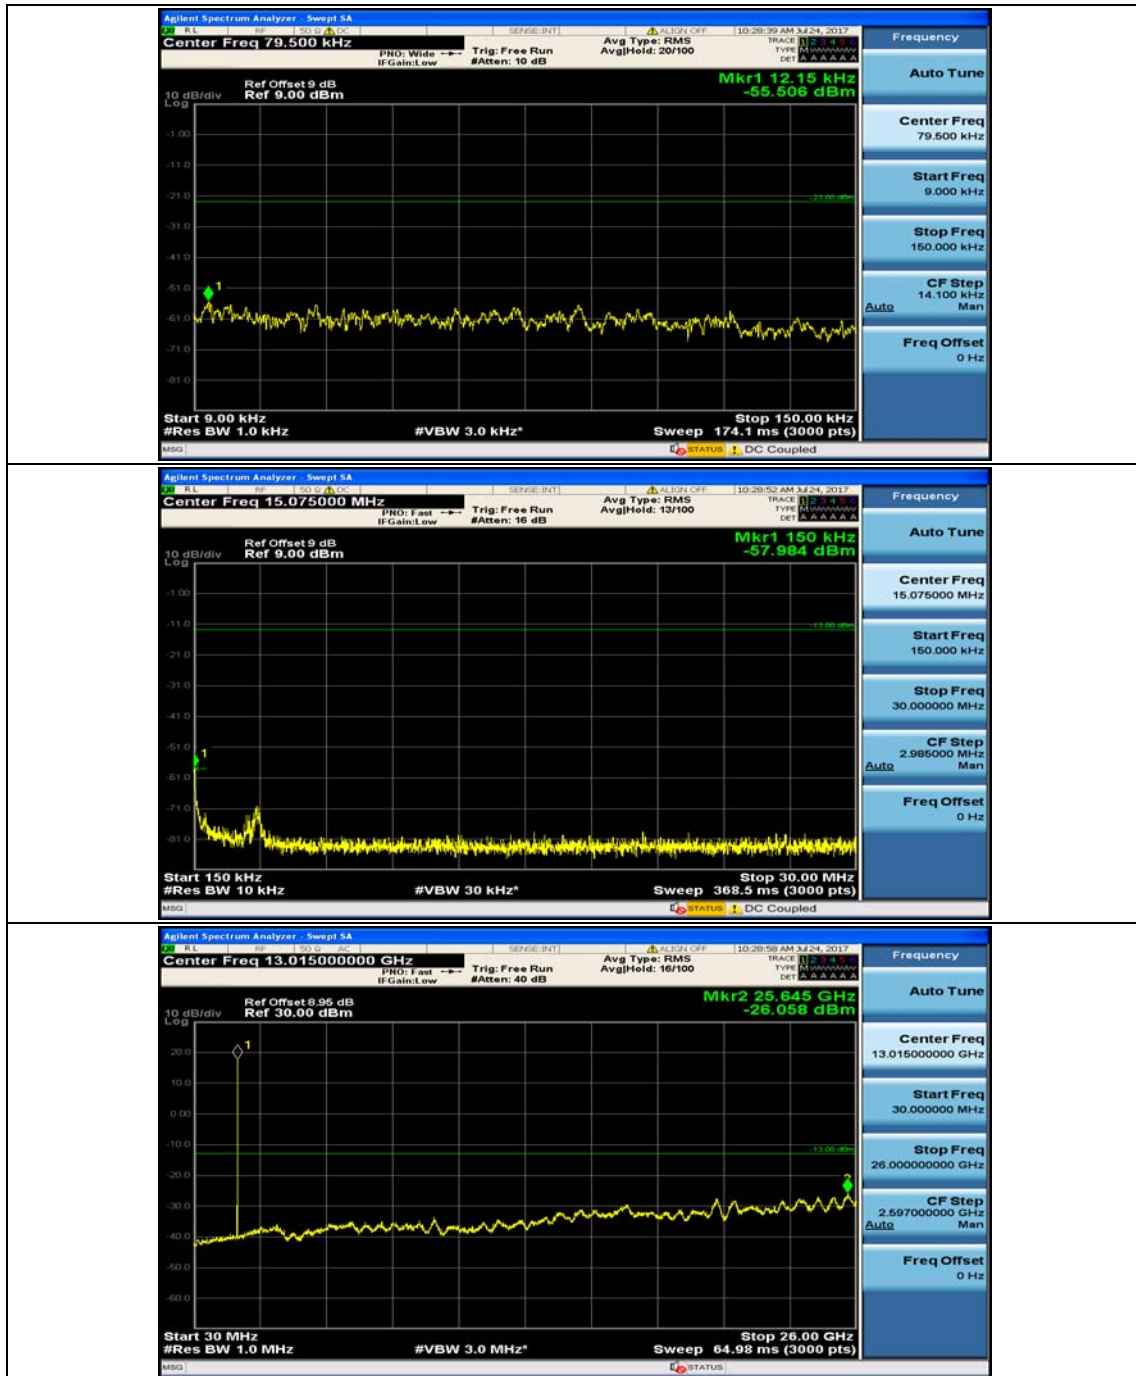

(Channel Bandwidth:15 MHz)_HCH_16QAM_1RB#0