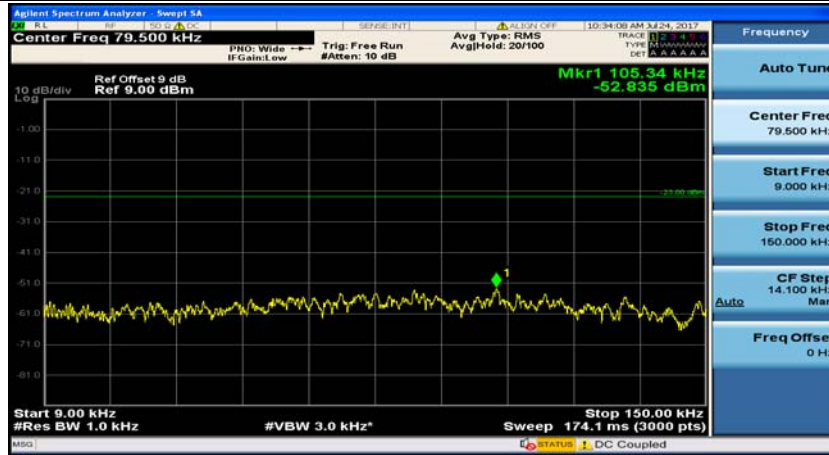

(Channel Bandwidth:15 MHz)_MCH_16QAM_1RB#0

(Channel Bandwidth:15 MHz)_MCH_16QAM_1RB#37

(Channel Bandwidth:15 MHz)_HCH_16QAM_1RB#0

(Channel Bandwidth:15 MHz)_HCH_16QAM_1RB#37

Channel Bandwidth: 20 MHz

(Channel Bandwidth:20 MHz)_MCH_QPSK_1RB#0