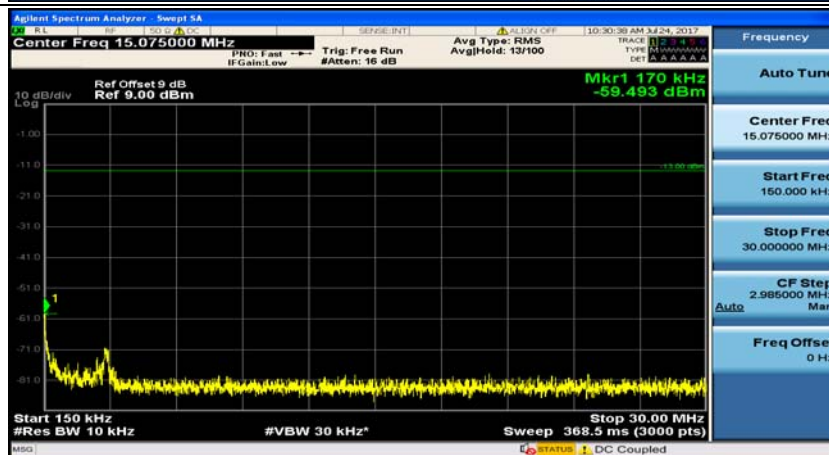

(Channel Bandwidth:15 MHz)_MCH_16QAM_1RB#0

(Channel Bandwidth:15 MHz)_MCH_16QAM_1RB#37

(Channel Bandwidth:15 MHz)_HCH_16QAM_1RB#0

(Channel Bandwidth:15 MHz)_HCH_16QAM_1RB#37

Channel Bandwidth: 20 MHz

(Channel Bandwidth:20 MHz)_MCH_QPSK_1RB#0