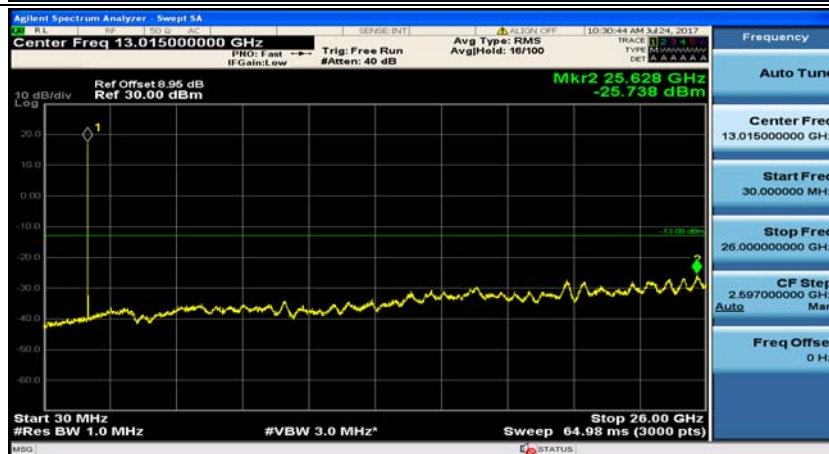

(Channel Bandwidth:15 MHz)_MCH_16QAM_1RB#0

(Channel Bandwidth:15 MHz)_MCH_16QAM_1RB#37

(Channel Bandwidth:15 MHz)_HCH_16QAM_1RB#0

(Channel Bandwidth:15 MHz)_HCH_16QAM_1RB#37

Channel Bandwidth: 20 MHz

(Channel Bandwidth:20 MHz)_MCH_QPSK_1RB#0