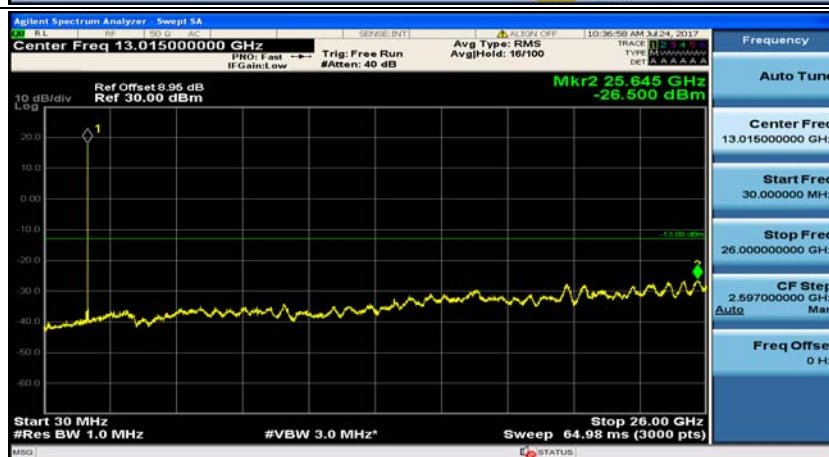

(Channel Bandwidth:20 MHz)_HCH_QPSK_1RB#49