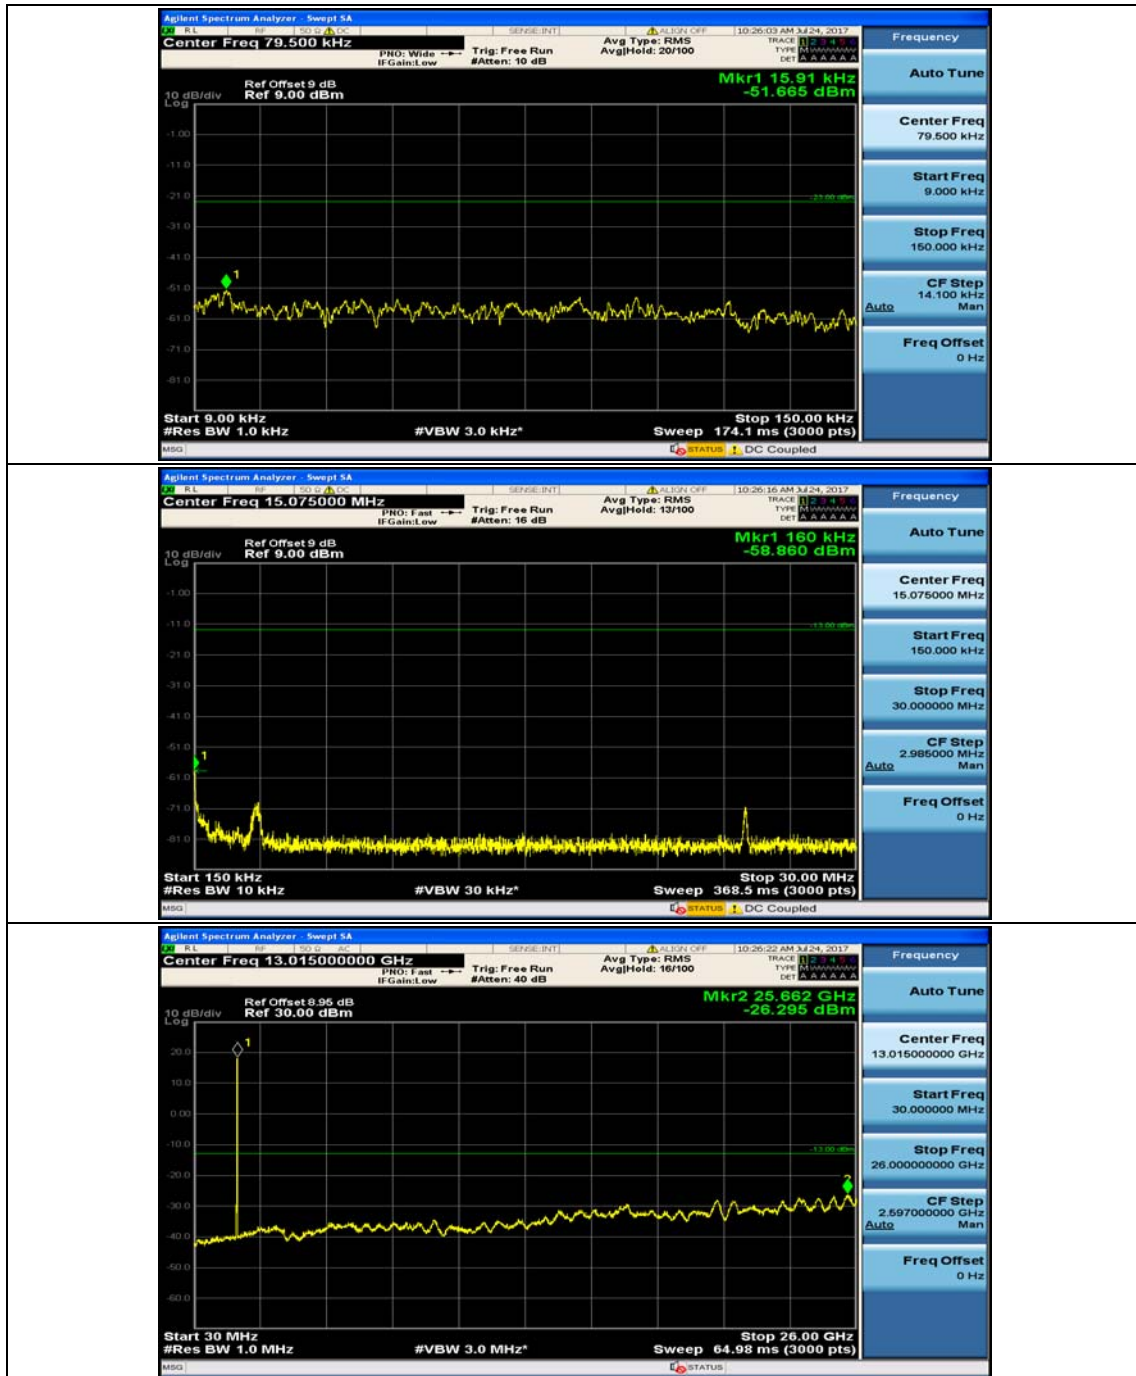

Channel Bandwidth: 10 MHz_MCH_16QAM_1RB#24

Channel Bandwidth: 10 MHz_MCH_16QAM_1RB#49

Channel Bandwidth: 10 MHz_HCH_16QAM_1RB#0

Channel Bandwidth: 10 MHz_HCH_16QAM_1RB#24

Channel Bandwidth: 15 MHz

(Channel Bandwidth:15 MHz)_MCH_QPSK_1RB#0

(Channel Bandwidth:15 MHz)_MCH_QPSK_1RB#37

(Channel Bandwidth:15 MHz)_HCH_QPSK_1RB#0

(Channel Bandwidth:15 MHz)_HCH_QPSK_1RB#37

(Channel Bandwidth:15 MHz)_LCH_16QAM_1RB#0

(Channel Bandwidth:15 MHz)_LCH_16QAM_1RB#37