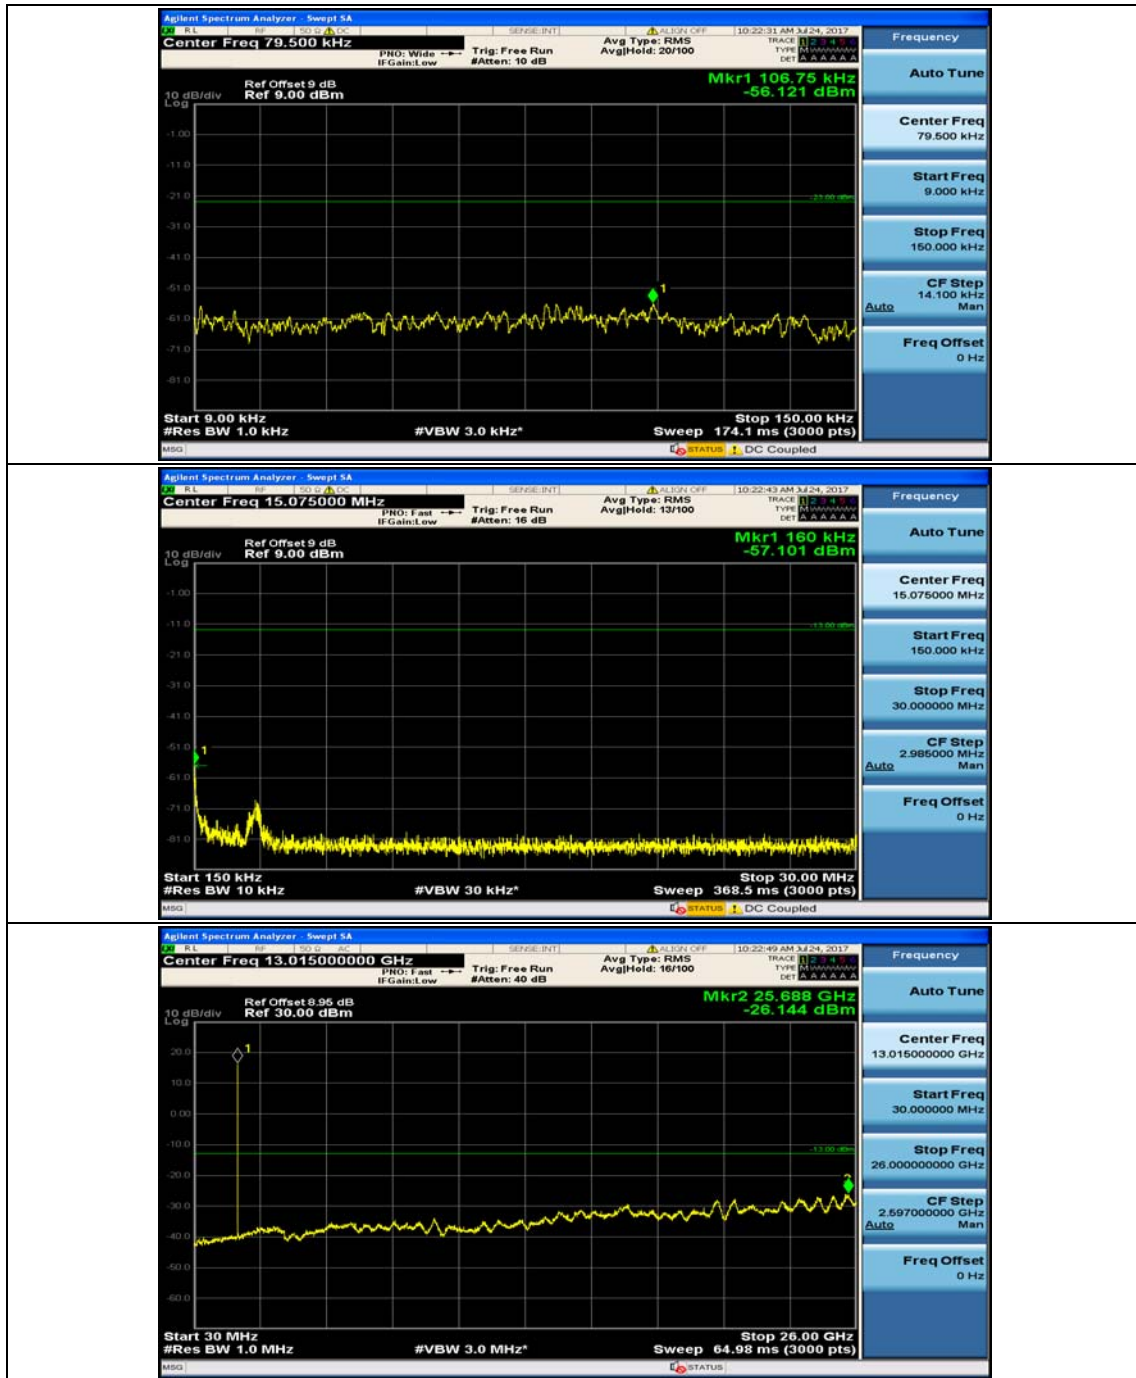

Channel Bandwidth: 10 MHz_HCH_QPSK_1RB#0

Channel Bandwidth: 10 MHz_HCH_QPSK_1RB#24

Channel Bandwidth: 10 MHz_LCH_16QAM_1RB#0

Channel Bandwidth: 10 MHz_LCH_16QAM_1RB#24

Channel Bandwidth: 10 MHz_MCH_16QAM_1RB#0

Channel Bandwidth: 10 MHz_MCH_16QAM_1RB#24

Channel Bandwidth: 10 MHz_MCH_16QAM_1RB#49

Channel Bandwidth: 10 MHz_HCH_16QAM_1RB#0

Channel Bandwidth: 10 MHz_HCH_16QAM_1RB#24

Channel Bandwidth: 15 MHz

(Channel Bandwidth:15 MHz)_MCH_QPSK_1RB#0