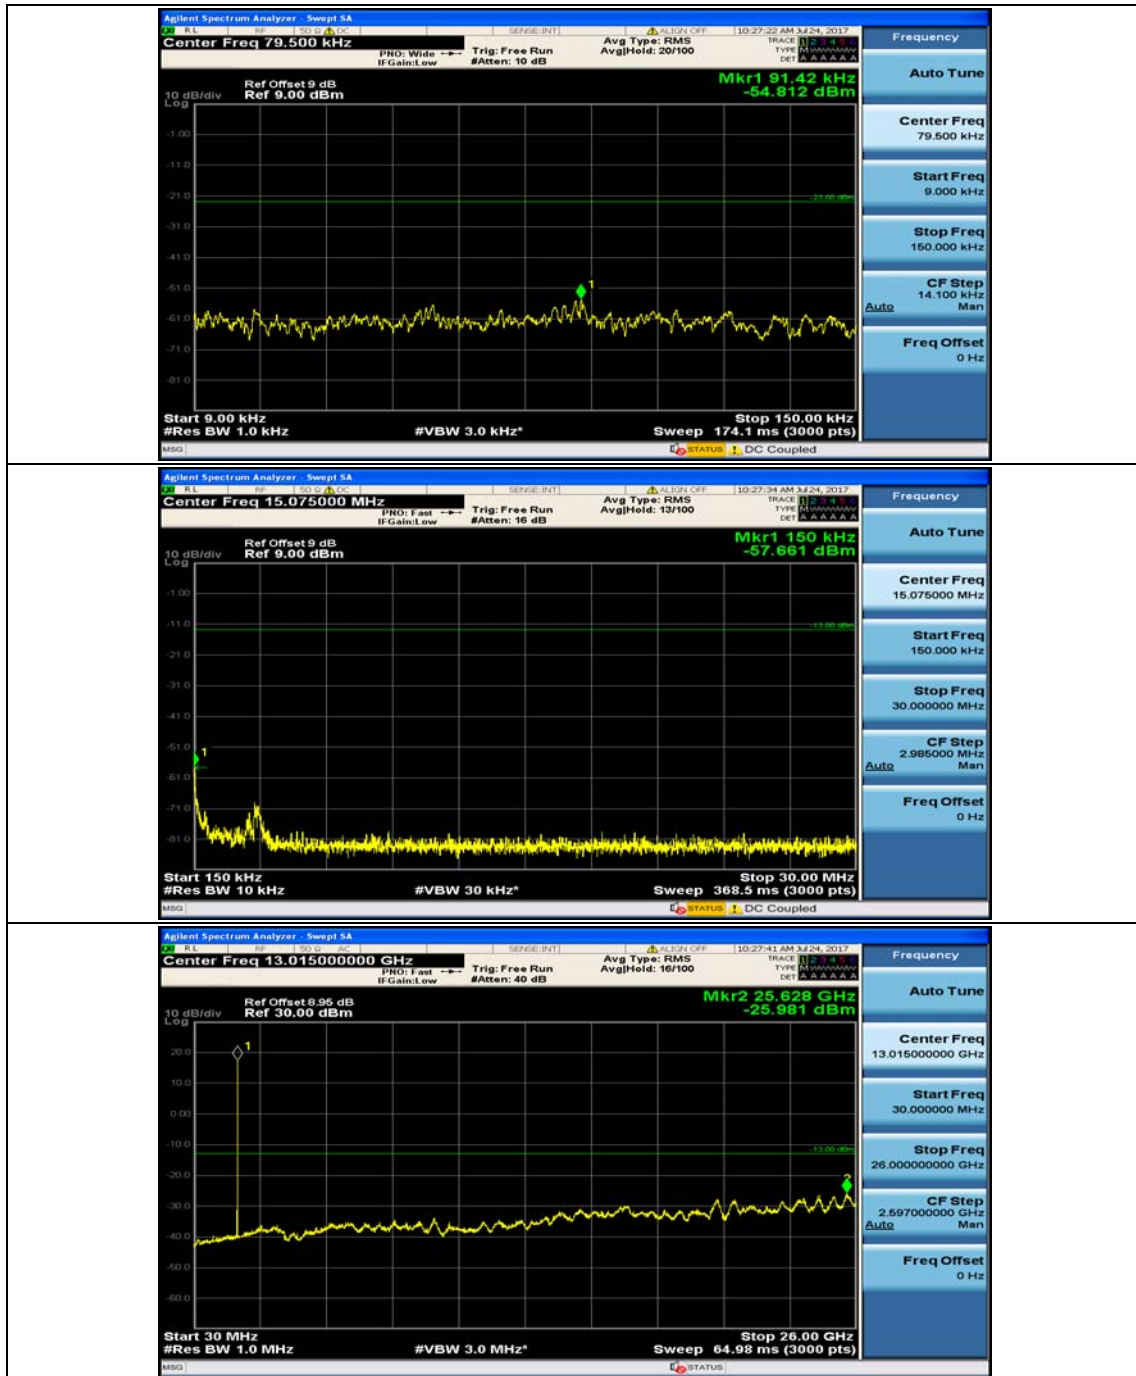

Channel Bandwidth: 10 MHz_HCH_QPSK_1RB#0

Channel Bandwidth: 10 MHz_HCH_QPSK_1RB#24

Channel Bandwidth: 10 MHz_LCH_16QAM_1RB#0

Channel Bandwidth: 10 MHz_LCH_16QAM_1RB#24

Channel Bandwidth: 10 MHz_MCH_16QAM_1RB#0

Channel Bandwidth: 10 MHz_MCH_16QAM_1RB#24

Channel Bandwidth: 10 MHz_MCH_16QAM_1RB#49

Channel Bandwidth: 10 MHz_HCH_16QAM_1RB#0

Channel Bandwidth: 10 MHz_HCH_16QAM_1RB#24

Channel Bandwidth: 15 MHz

(Channel Bandwidth:15 MHz)_MCH_QPSK_1RB#0

(Channel Bandwidth:15 MHz)_MCH_QPSK_1RB#37

(Channel Bandwidth:15 MHz)_HCH_QPSK_1RB#0

(Channel Bandwidth:15 MHz)_HCH_QPSK_1RB#37

(Channel Bandwidth:15 MHz)_LCH_16QAM_1RB#0

(Channel Bandwidth:15 MHz)_LCH_16QAM_1RB#37