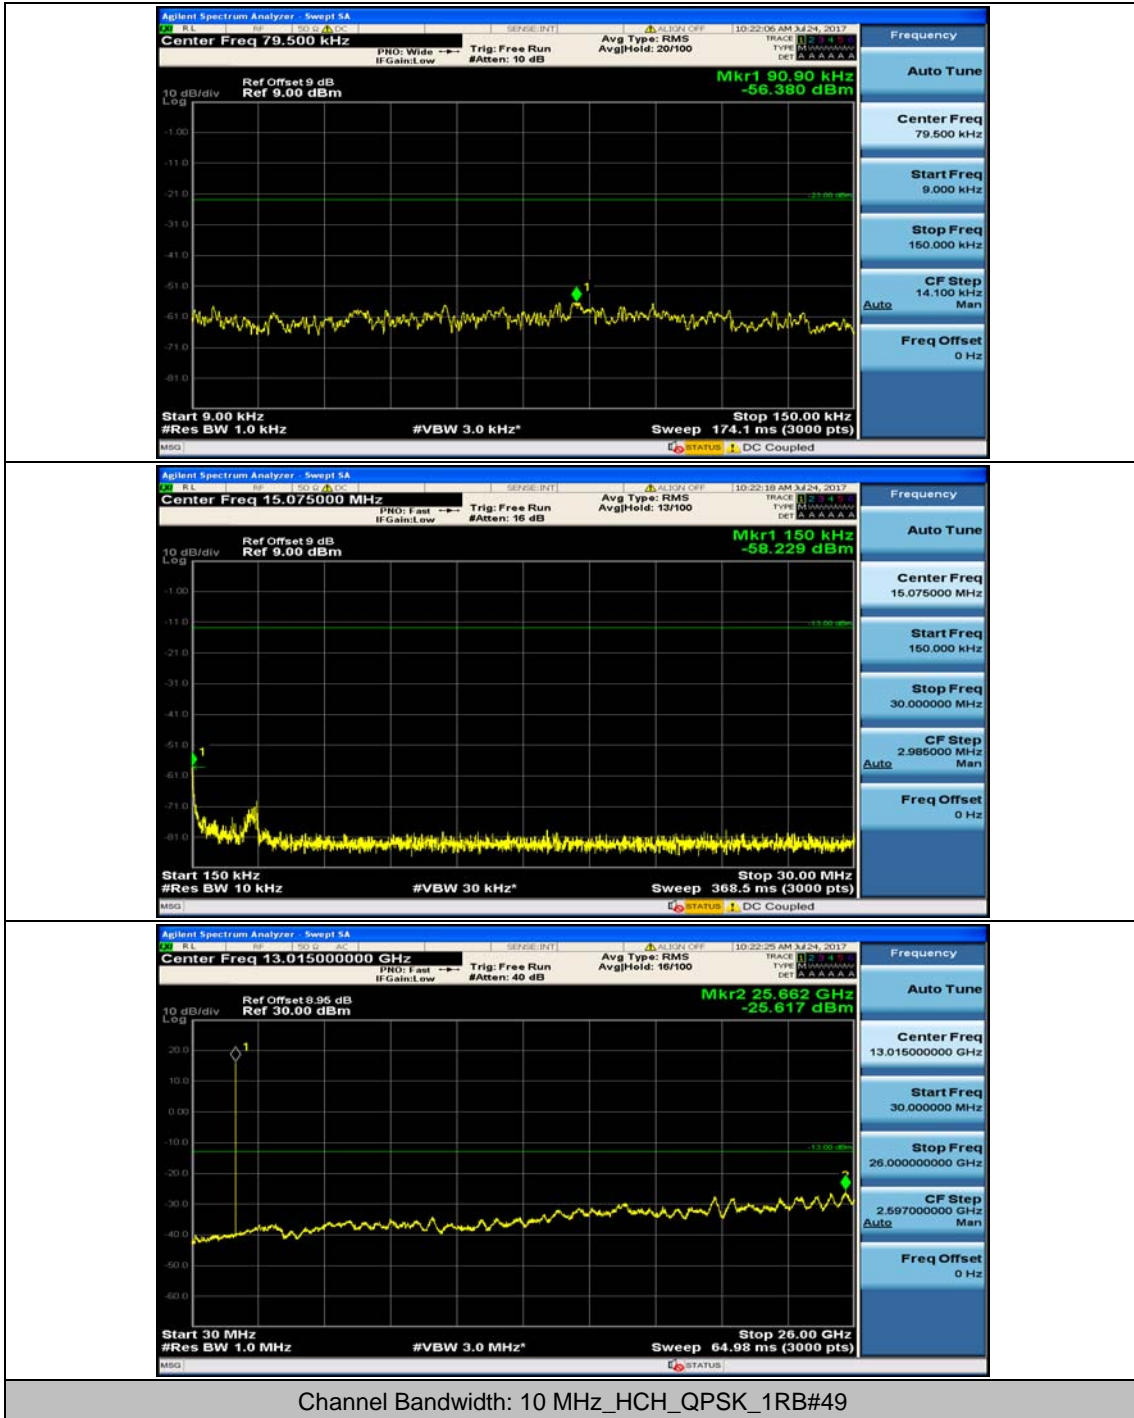

Channel Bandwidth: 10 MHz_HCH_QPSK_1RB#0

Channel Bandwidth: 10 MHz_HCH_QPSK_1RB#24

Channel Bandwidth: 10 MHz_LCH_16QAM_1RB#0

Channel Bandwidth: 10 MHz_LCH_16QAM_1RB#24

Channel Bandwidth: 10 MHz_MCH_16QAM_1RB#0

Channel Bandwidth: 10 MHz_MCH_16QAM_1RB#24

Channel Bandwidth: 10 MHz_MCH_16QAM_1RB#49

Channel Bandwidth: 10 MHz_HCH_16QAM_1RB#0

Channel Bandwidth: 10 MHz_HCH_16QAM_1RB#24

Channel Bandwidth: 15 MHz

(Channel Bandwidth:15 MHz)_MCH_QPSK_1RB#0