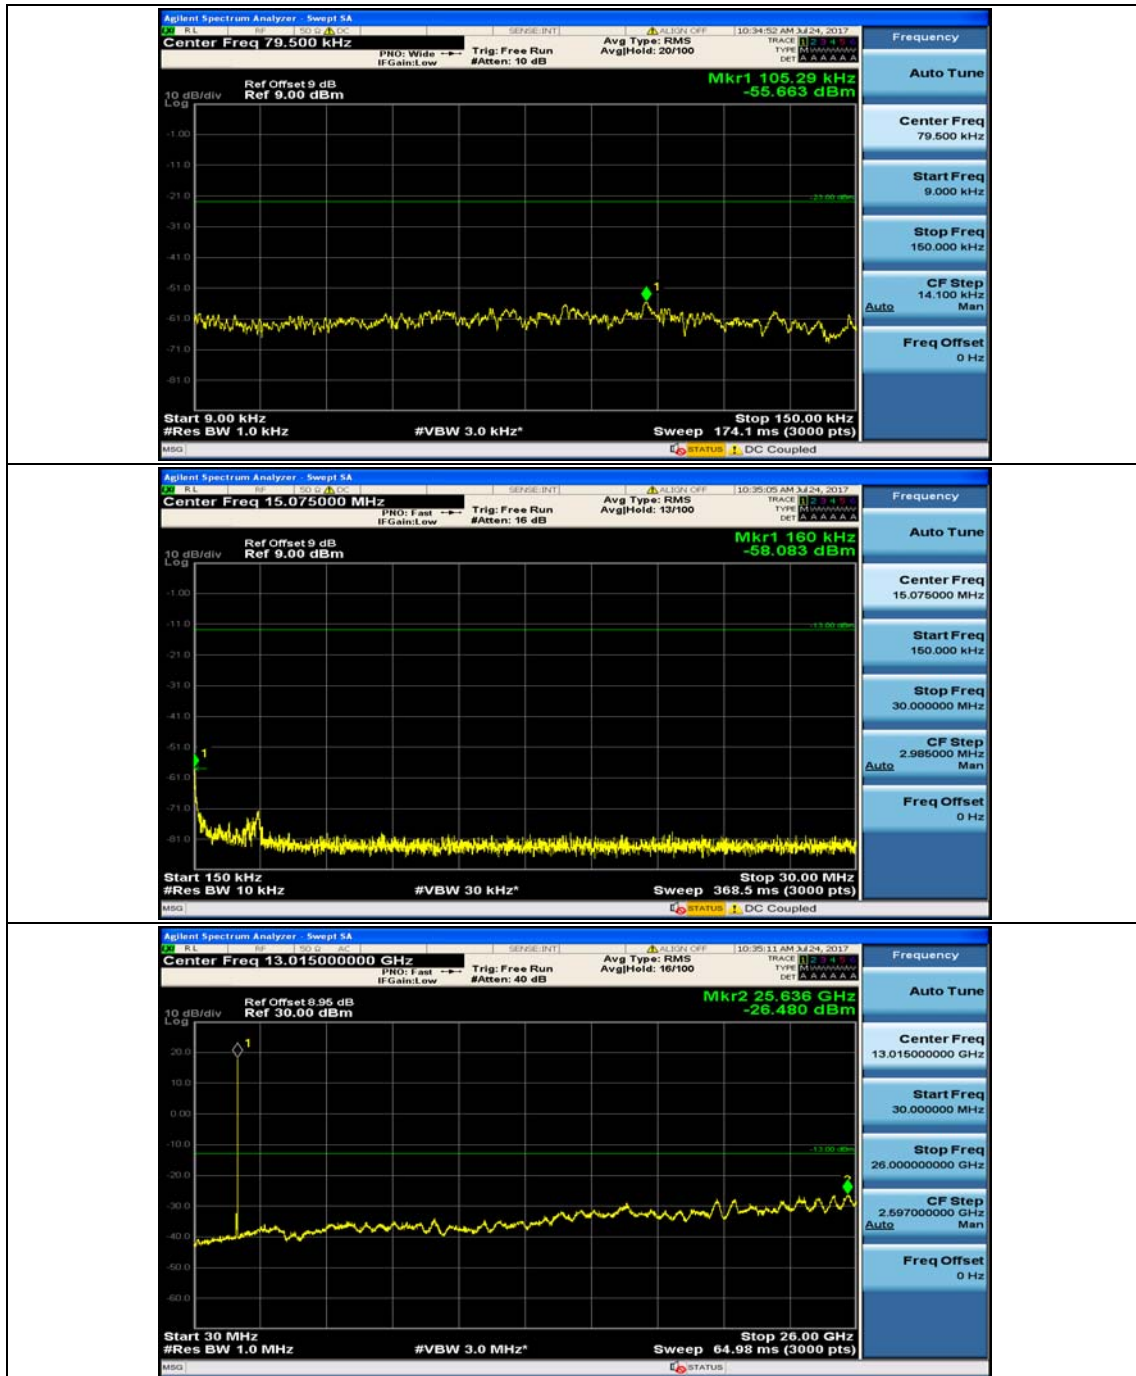

(Channel Bandwidth:15 MHz)_MCH_16QAM_1RB#0

(Channel Bandwidth:15 MHz)_MCH_16QAM_1RB#37

(Channel Bandwidth:15 MHz)_HCH_16QAM_1RB#0

(Channel Bandwidth:15 MHz)_HCH_16QAM_1RB#37

Channel Bandwidth: 20 MHz

(Channel Bandwidth:20 MHz)_MCH_QPSK_1RB#0

(Channel Bandwidth:20 MHz)_MCH_QPSK_1RB#49

(Channel Bandwidth:20 MHz)_HCH_QPSK_1RB#0

(Channel Bandwidth:20 MHz)_HCH_QPSK_1RB#49