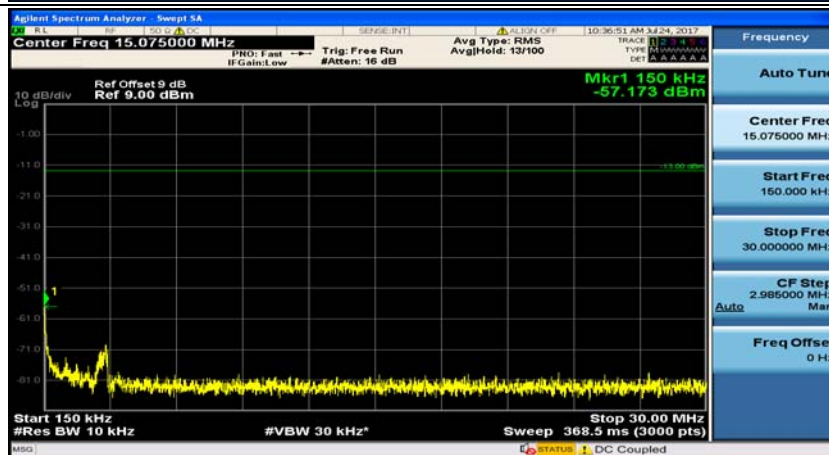

(Channel Bandwidth:20 MHz)_HCH_QPSK_1RB#0

(Channel Bandwidth:20 MHz)_HCH_QPSK_1RB#49