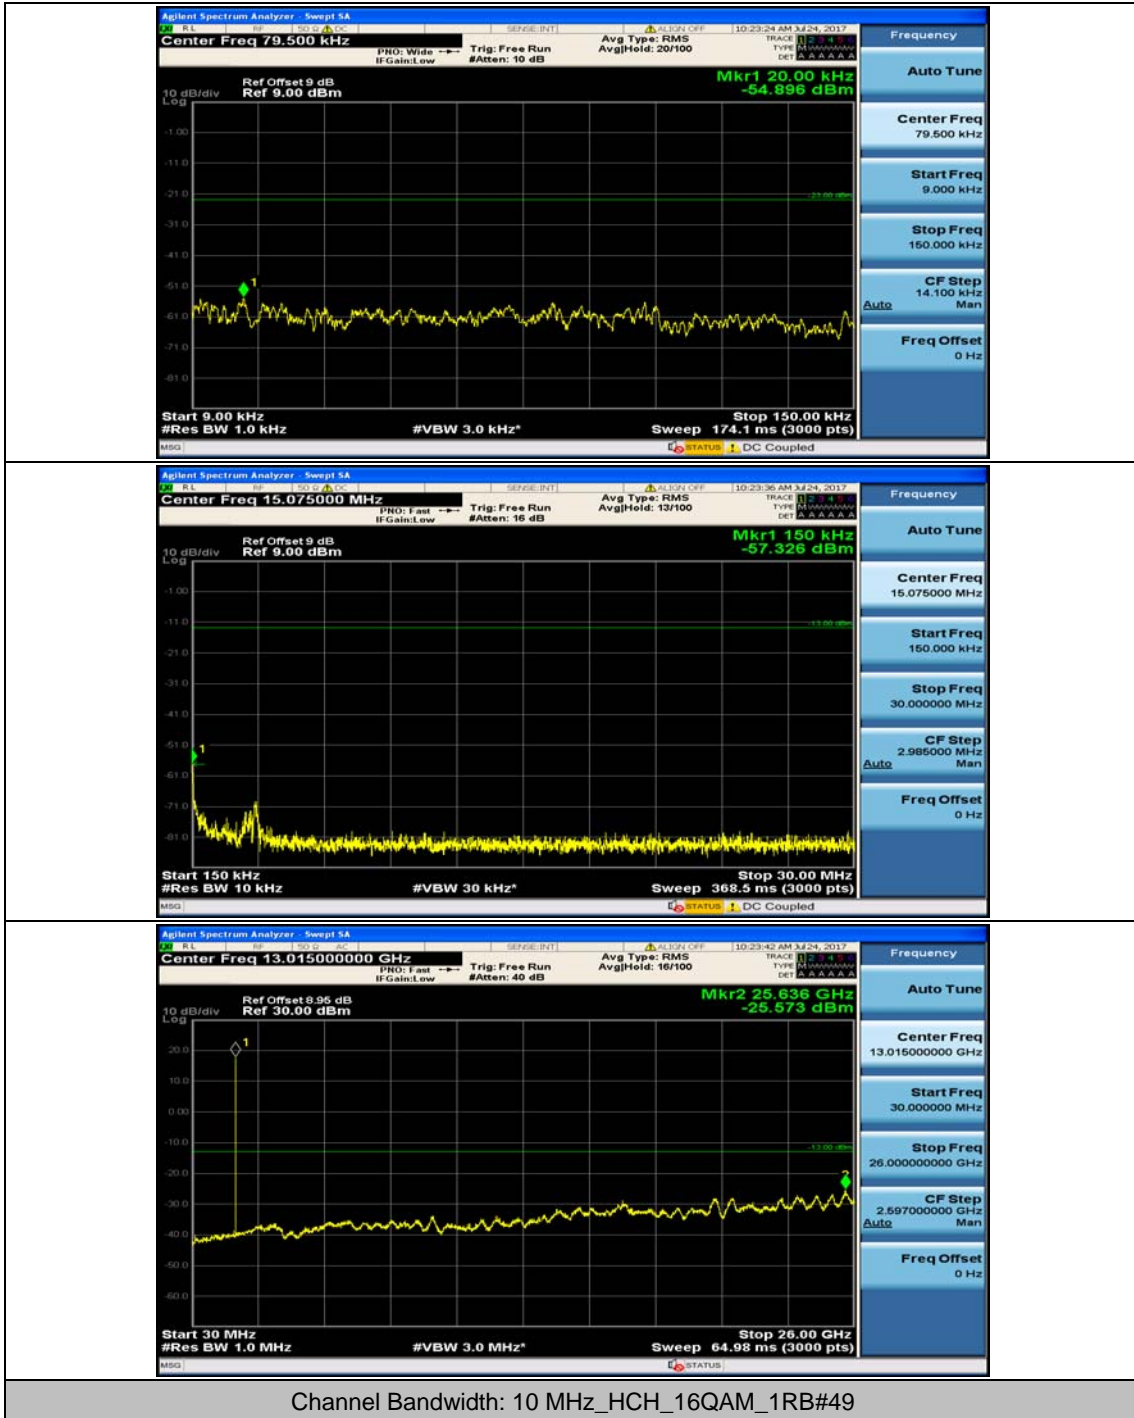

Channel Bandwidth: 10 MHz_HCH_QPSK_1RB#0

Channel Bandwidth: 10 MHz_HCH_QPSK_1RB#24

Channel Bandwidth: 10 MHz_LCH_16QAM_1RB#0

Channel Bandwidth: 10 MHz_LCH_16QAM_1RB#24

Channel Bandwidth: 10 MHz_MCH_16QAM_1RB#0

Channel Bandwidth: 10 MHz_MCH_16QAM_1RB#24

Channel Bandwidth: 10 MHz_MCH_16QAM_1RB#49

Channel Bandwidth: 10 MHz_HCH_16QAM_1RB#0

Channel Bandwidth: 10 MHz_HCH_16QAM_1RB#24

Channel Bandwidth: 15 MHz

(Channel Bandwidth:15 MHz)_MCH_QPSK_1RB#0

(Channel Bandwidth:15 MHz)_MCH_QPSK_1RB#37

(Channel Bandwidth:15 MHz)_HCH_QPSK_1RB#0

(Channel Bandwidth:15 MHz)_HCH_QPSK_1RB#37

(Channel Bandwidth:15 MHz)_LCH_16QAM_1RB#0

(Channel Bandwidth:15 MHz)_LCH_16QAM_1RB#37