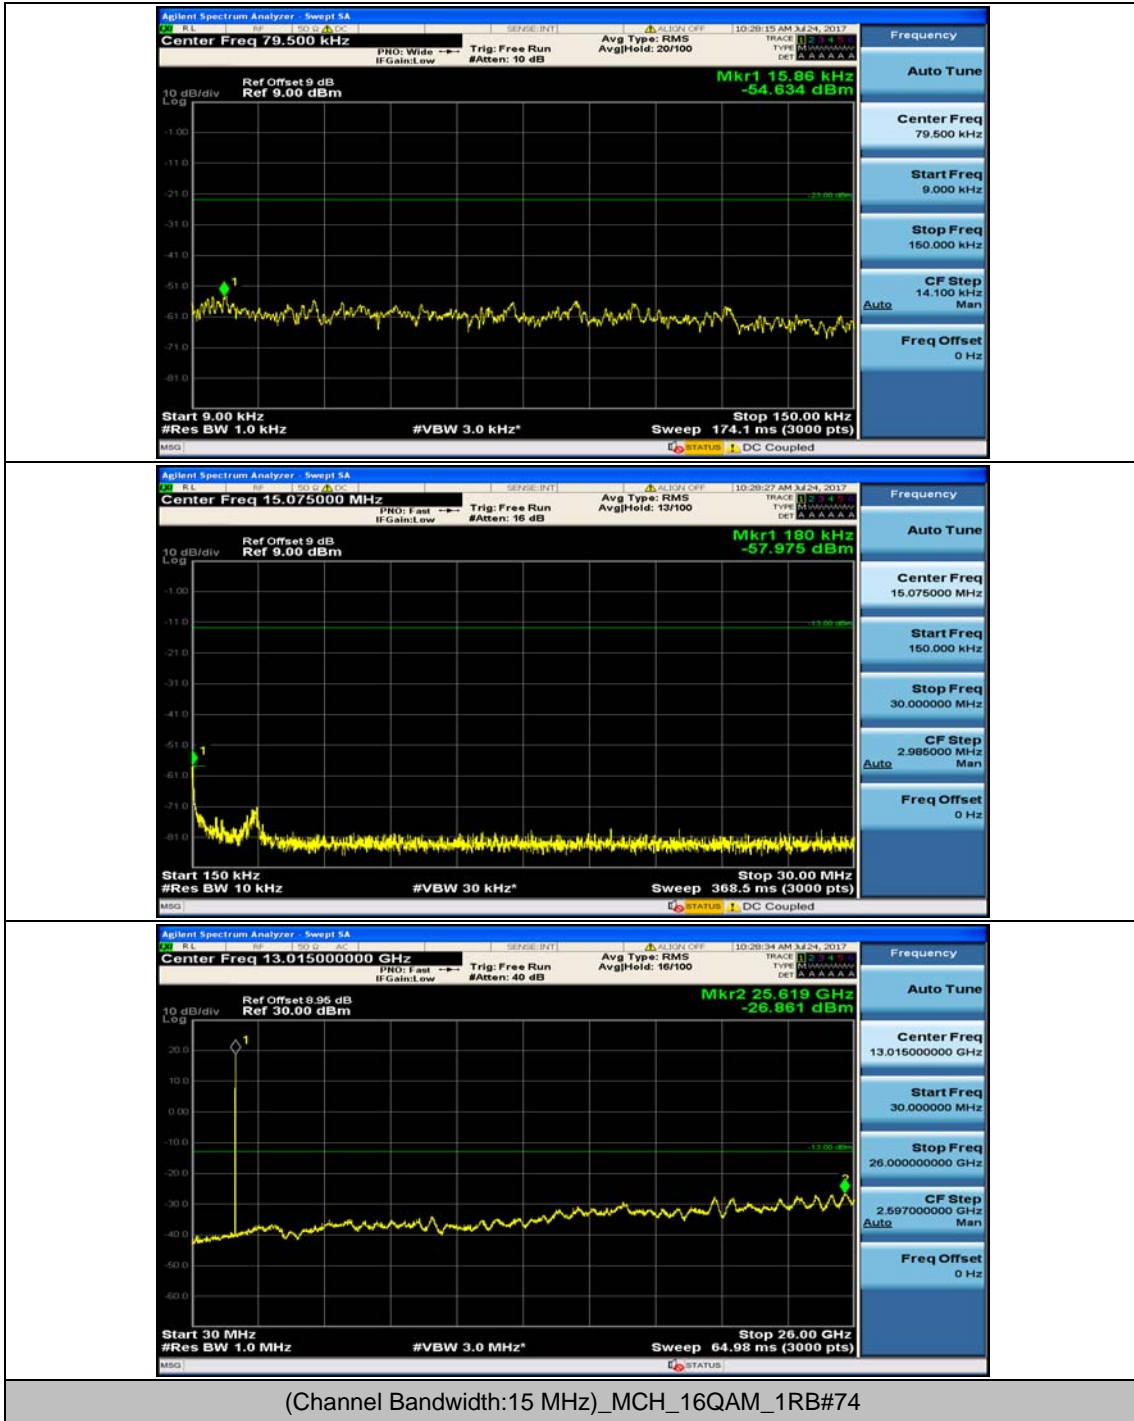

(Channel Bandwidth:15 MHz)_MCH_16QAM_1RB#37