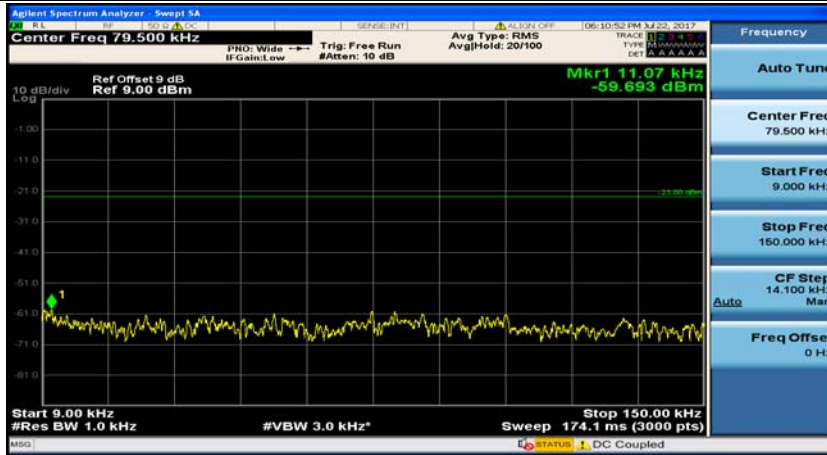

(Channel Bandwidth:15 MHz)_HCH_QPSK_1RB#0