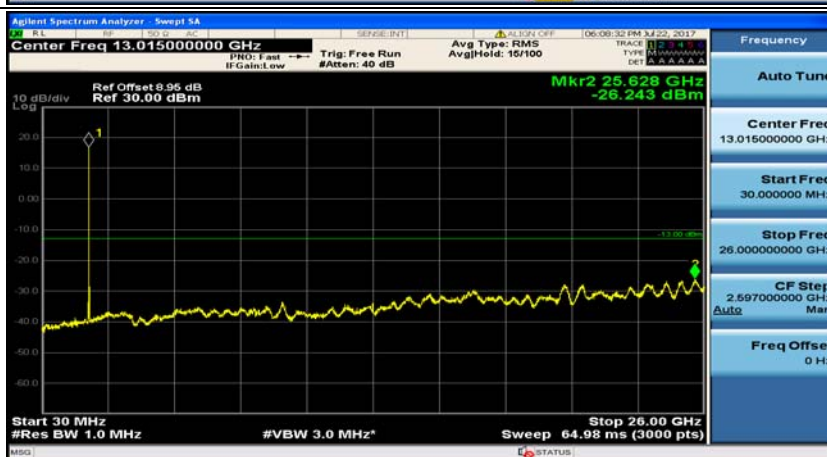

Channel Bandwidth: 10 MHz_MCH_16QAM_1RB#24

Channel Bandwidth: 10 MHz_HCH_16QAM_1RB#0

Channel Bandwidth: 10 MHz_HCH_16QAM_1RB#24

Channel Bandwidth: 15 MHz

(Channel Bandwidth:15 MHz)_MCH_QPSK_1RB#0

(Channel Bandwidth:15 MHz)_MCH_QPSK_1RB#37