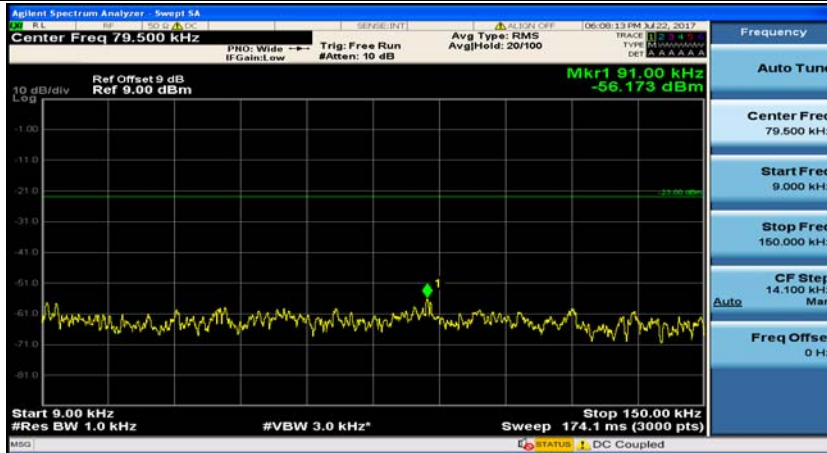

Channel Bandwidth: 10 MHz_MCH_16QAM_1RB#24

Channel Bandwidth: 10 MHz_HCH_16QAM_1RB#0

Channel Bandwidth: 10 MHz_HCH_16QAM_1RB#24

Channel Bandwidth: 15 MHz

(Channel Bandwidth:15 MHz)_MCH_QPSK_1RB#0

(Channel Bandwidth:15 MHz)_MCH_QPSK_1RB#37