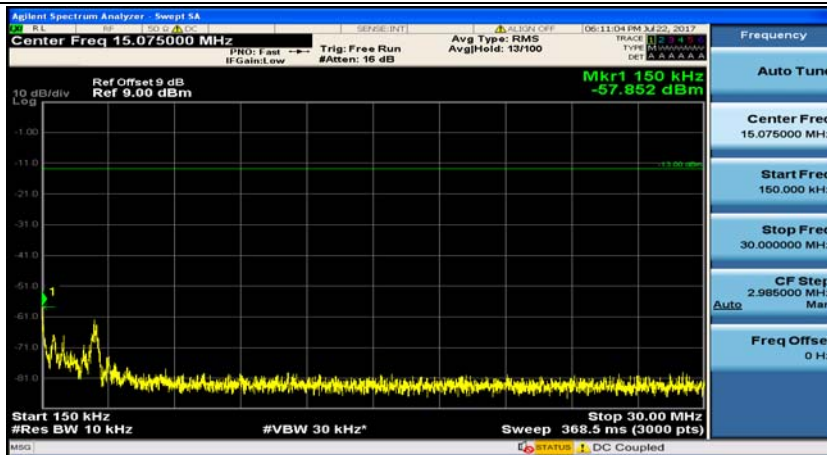

(Channel Bandwidth:15 MHz)_HCH_QPSK_1RB#0

(Channel Bandwidth:15 MHz)_HCH_QPSK_1RB#37