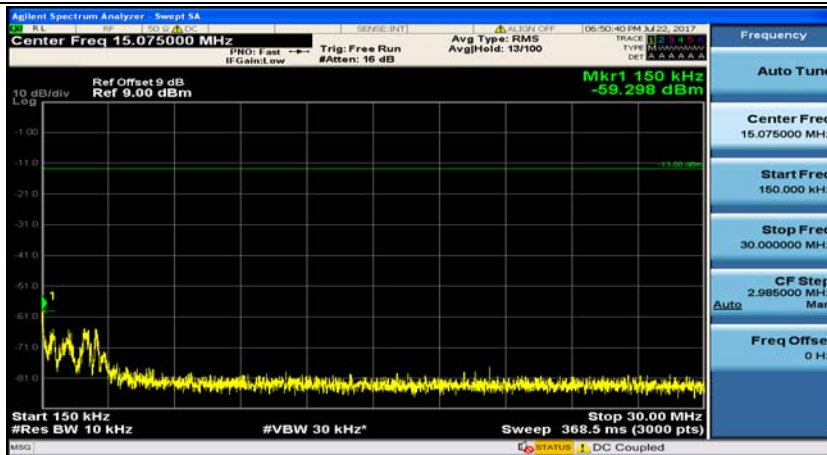

(Channel Bandwidth:15 MHz)_MCH_16QAM_1RB#37

(Channel Bandwidth:15 MHz)_HCH_16QAM_1RB#0

(Channel Bandwidth:15 MHz)_HCH_16QAM_1RB#37

Channel Bandwidth: 20 MHz

(Channel Bandwidth:20 MHz)_MCH_QPSK_1RB#0

(Channel Bandwidth:20 MHz)_MCH_QPSK_1RB#49