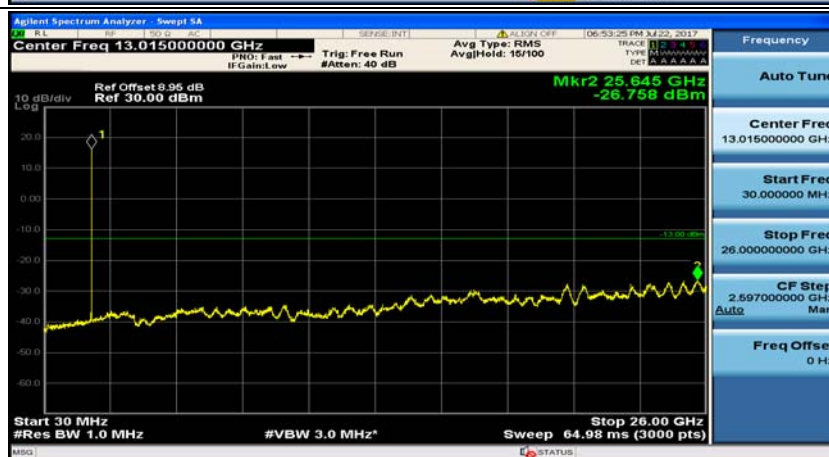

(Channel Bandwidth:20 MHz)_HCH_QPSK_1RB#49