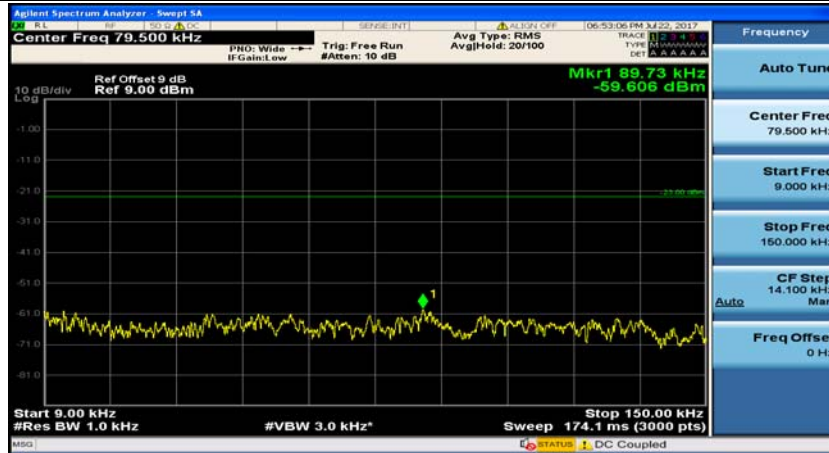

(Channel Bandwidth:20 MHz)_HCH_QPSK_1RB#0