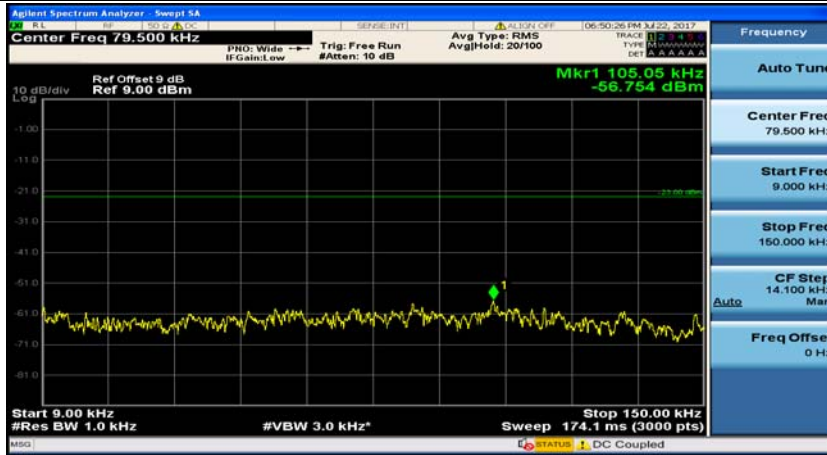

(Channel Bandwidth:15 MHz)_MCH_16QAM_1RB#37

(Channel Bandwidth:15 MHz)_HCH_16QAM_1RB#0

(Channel Bandwidth:15 MHz)_HCH_16QAM_1RB#37

Channel Bandwidth: 20 MHz

(Channel Bandwidth:20 MHz)_MCH_QPSK_1RB#0

(Channel Bandwidth:20 MHz)_MCH_QPSK_1RB#49