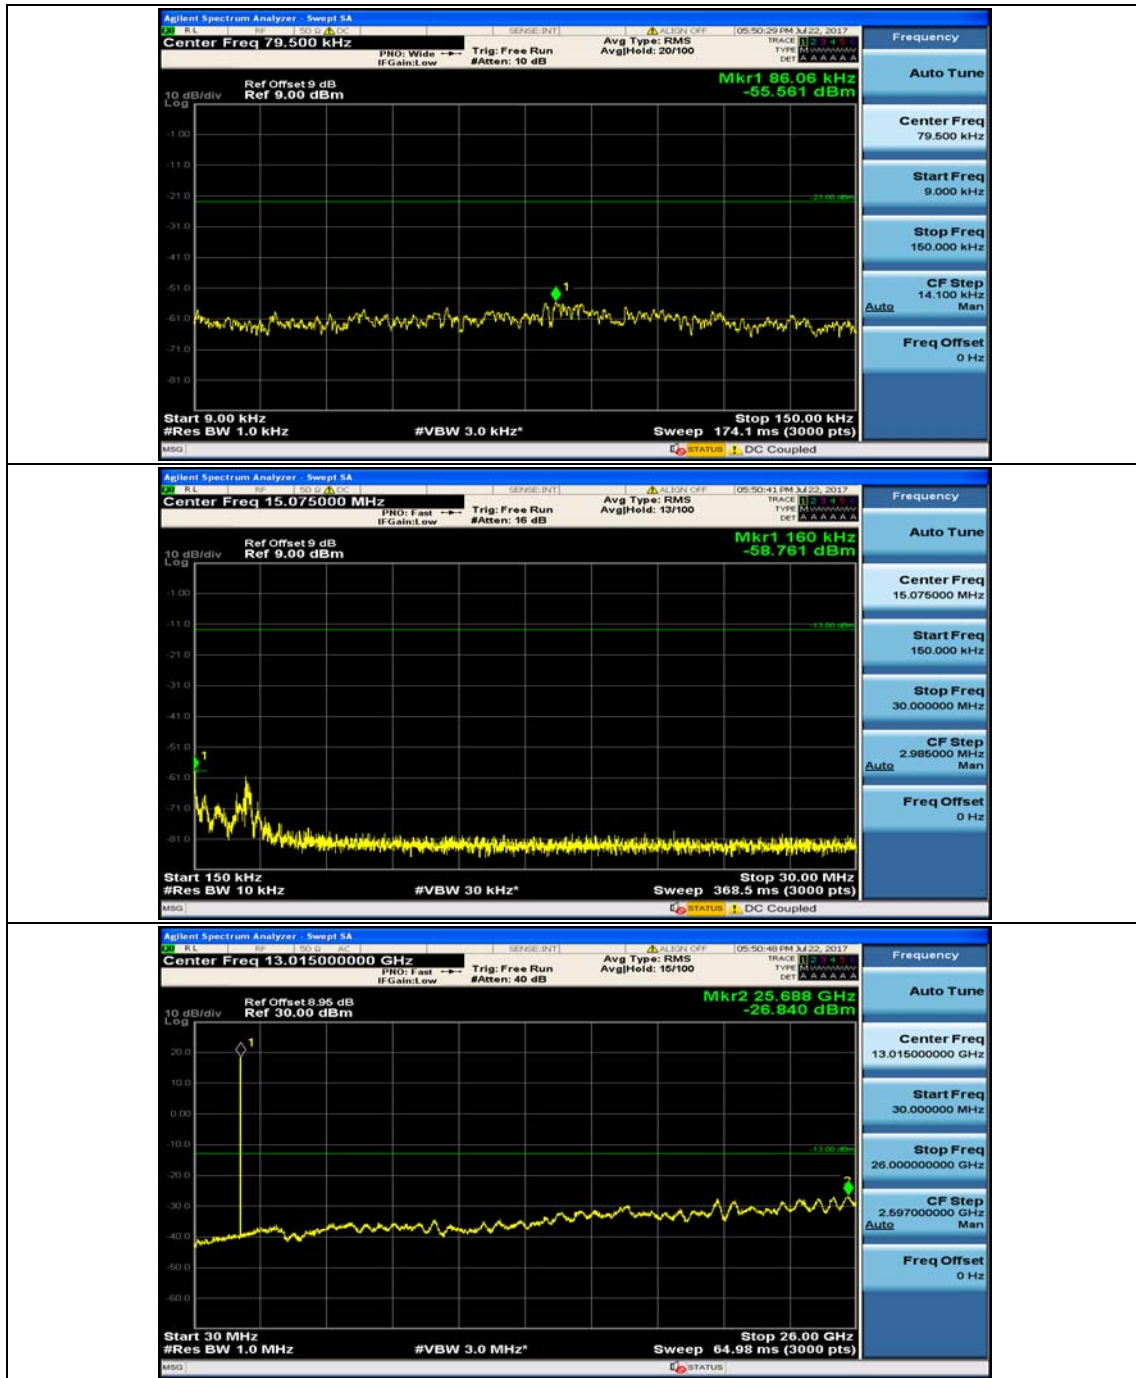

(Channel Bandwidth: 3 MHz)_MCH_QPSK_1RB#0

(Channel Bandwidth: 3 MHz)_MCH_QPSK_1RB#7

(Channel Bandwidth: 3 MHz)_HCH_QPSK_1RB#0

(Channel Bandwidth: 3 MHz)_HCH_QPSK_1RB#7

(Channel Bandwidth: 3 MHz)_LCH_16QAM_1RB#0

(Channel Bandwidth: 3 MHz)_LCH_16QAM_1RB#7

(Channel Bandwidth: 3 MHz)_MCH_16QAM_1RB#0

(Channel Bandwidth: 3 MHz)_MCH_16QAM_1RB#7

(Channel Bandwidth: 3 MHz)_HCH_16QAM_1RB#0

(Channel Bandwidth: 3 MHz)_HCH_16QAM_1RB#7

Channel Bandwidth: 5 MHz

(Channel Bandwidth: 5 MHz)_LCH_QPSK_1RB#0

(Channel Bandwidth: 5 MHz)_LCH_QPSK_1RB#12

(Channel Bandwidth: 5 MHz)_MCH_QPSK_1RB#0

(Channel Bandwidth: 5 MHz)_MCH_QPSK_1RB#12

(Channel Bandwidth: 5 MHz)_HCH_QPSK_1RB#0