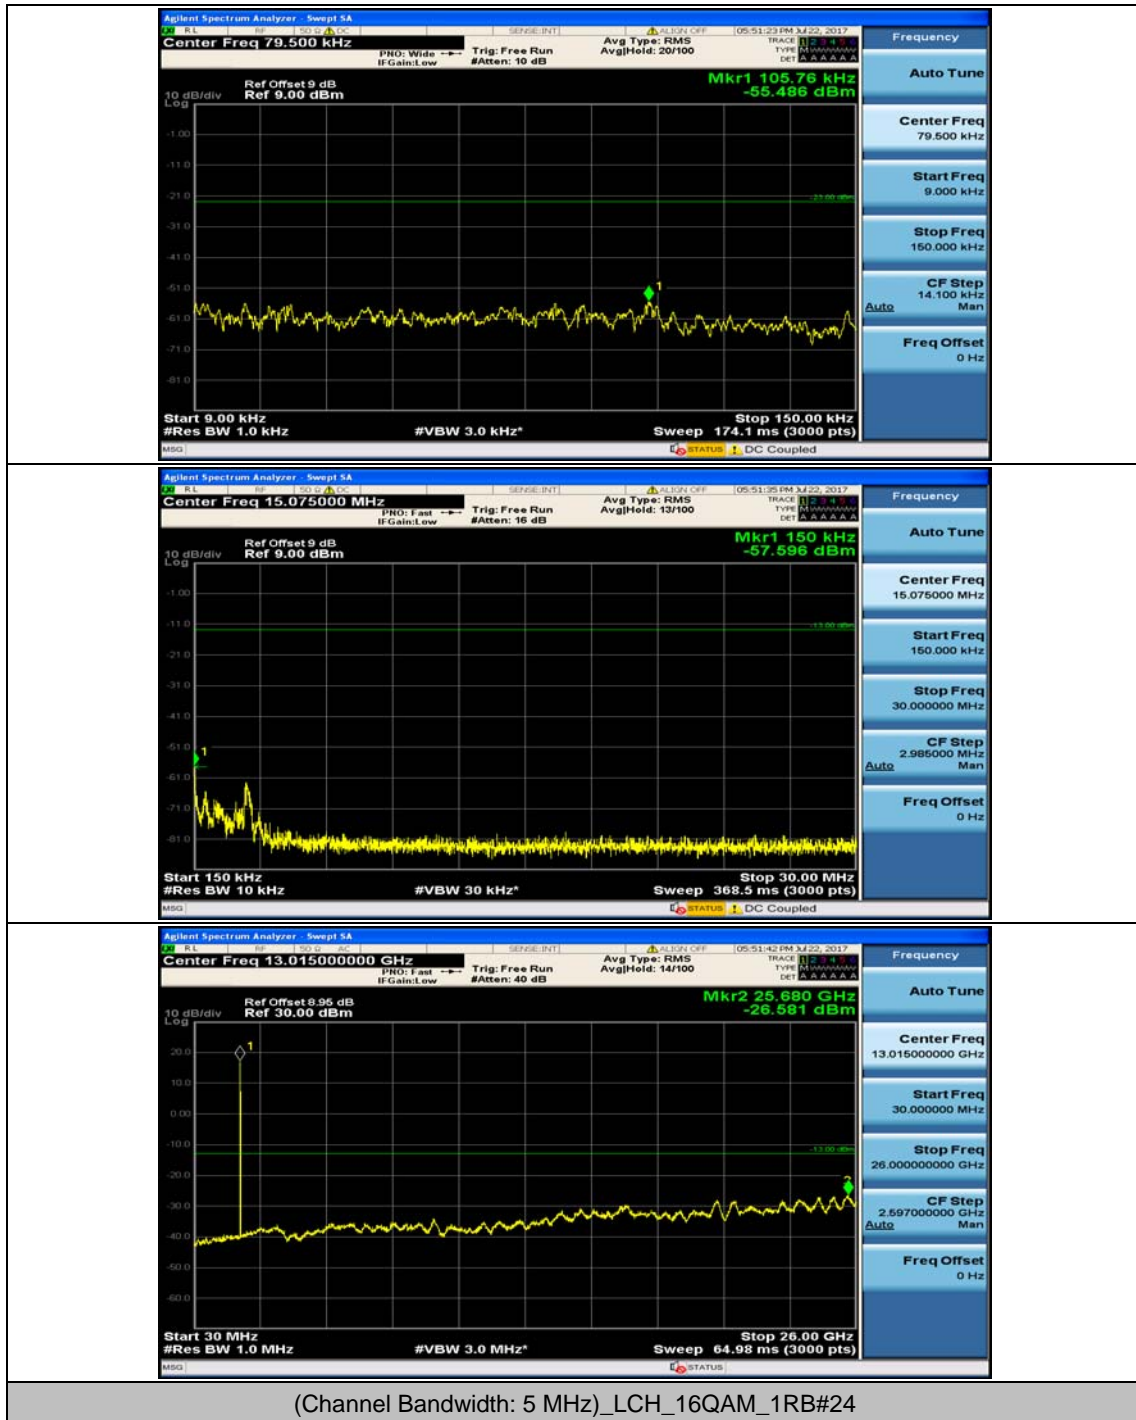

Channel Bandwidth: 5 MHz

(Channel Bandwidth: 5 MHz)_LCH_QPSK_1RB#0

(Channel Bandwidth: 5 MHz)_LCH_QPSK_1RB#12

(Channel Bandwidth: 5 MHz)_MCH_QPSK_1RB#0

(Channel Bandwidth: 5 MHz)_MCH_QPSK_1RB#12

(Channel Bandwidth: 5 MHz)_HCH_QPSK_1RB#0

(Channel Bandwidth: 5 MHz)_HCH_QPSK_1RB#12

(Channel Bandwidth: 5 MHz)_LCH_16QAM_1RB#0

(Channel Bandwidth: 5 MHz)_LCH_16QAM_1RB#12

(Channel Bandwidth: 5 MHz)_MCH_16QAM_1RB#0

(Channel Bandwidth: 5 MHz)_MCH_16QAM_1RB#12