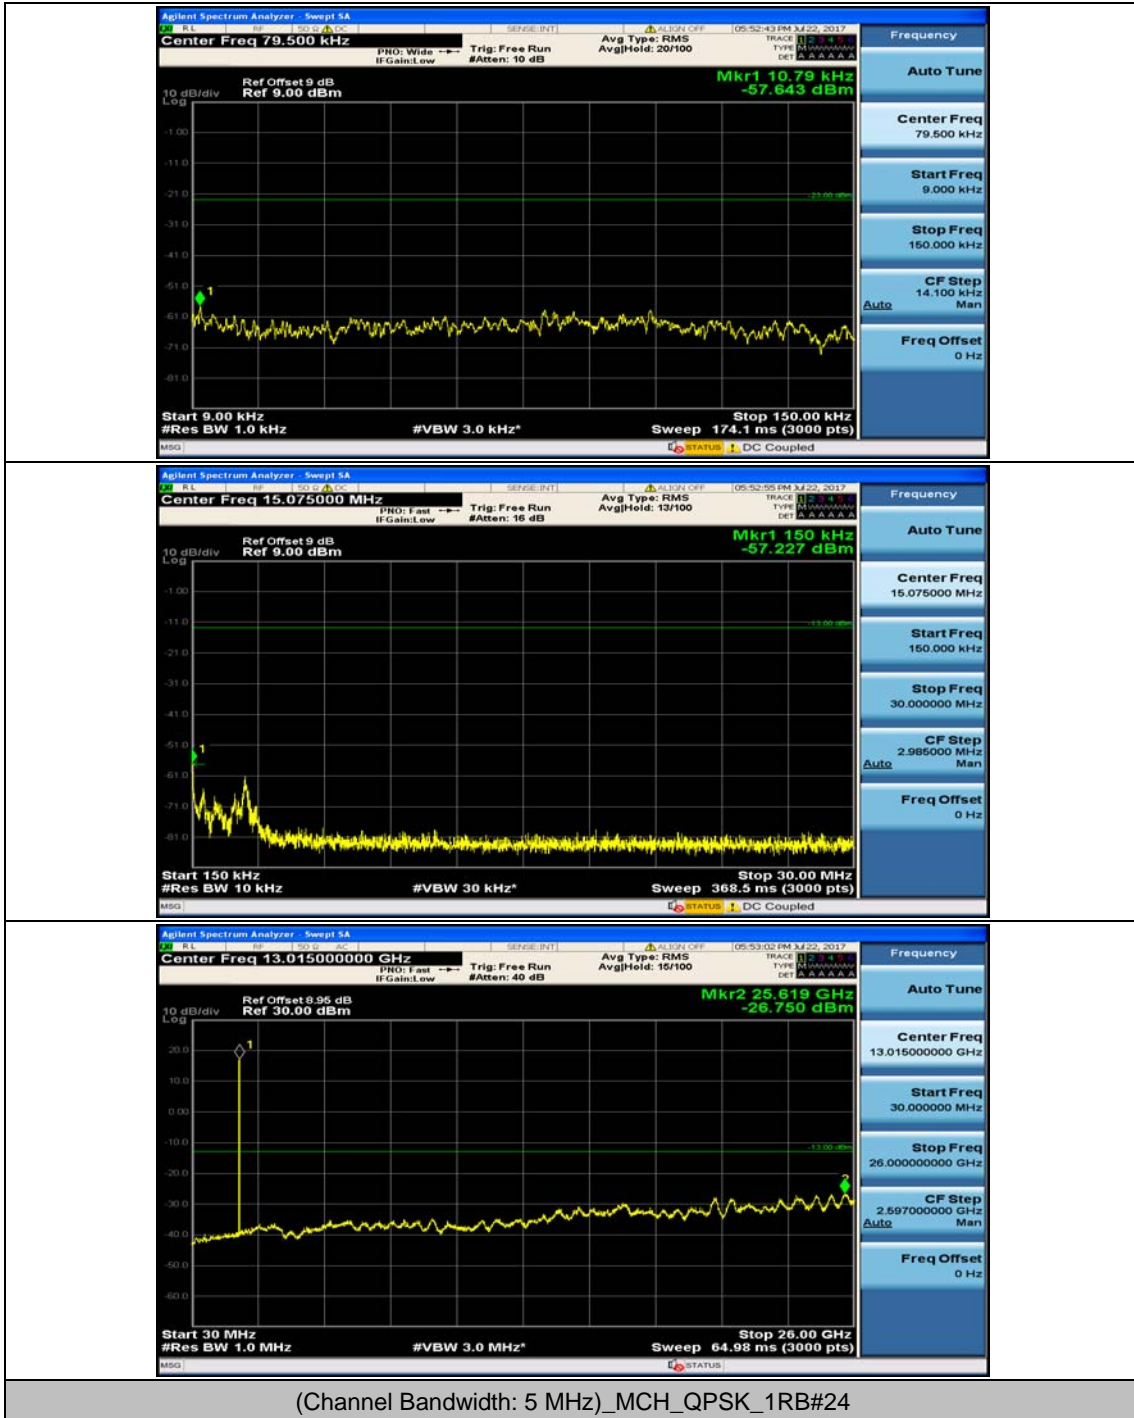

Channel Bandwidth: 5 MHz

(Channel Bandwidth: 5 MHz)_LCH_QPSK_1RB#0

(Channel Bandwidth: 5 MHz)_LCH_QPSK_1RB#12

(Channel Bandwidth: 5 MHz)_MCH_QPSK_1RB#0

(Channel Bandwidth: 5 MHz)_MCH_QPSK_1RB#12

(Channel Bandwidth: 5 MHz)_HCH_QPSK_1RB#0