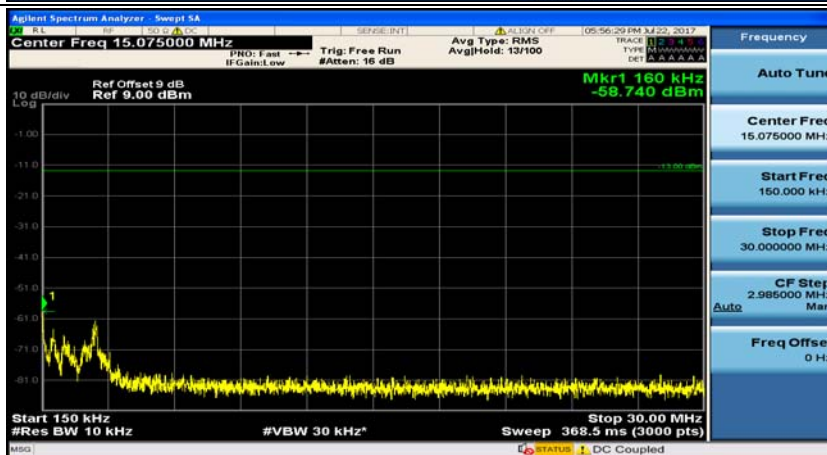

(Channel Bandwidth: 5 MHz)_HCH_16QAM_1RB#0