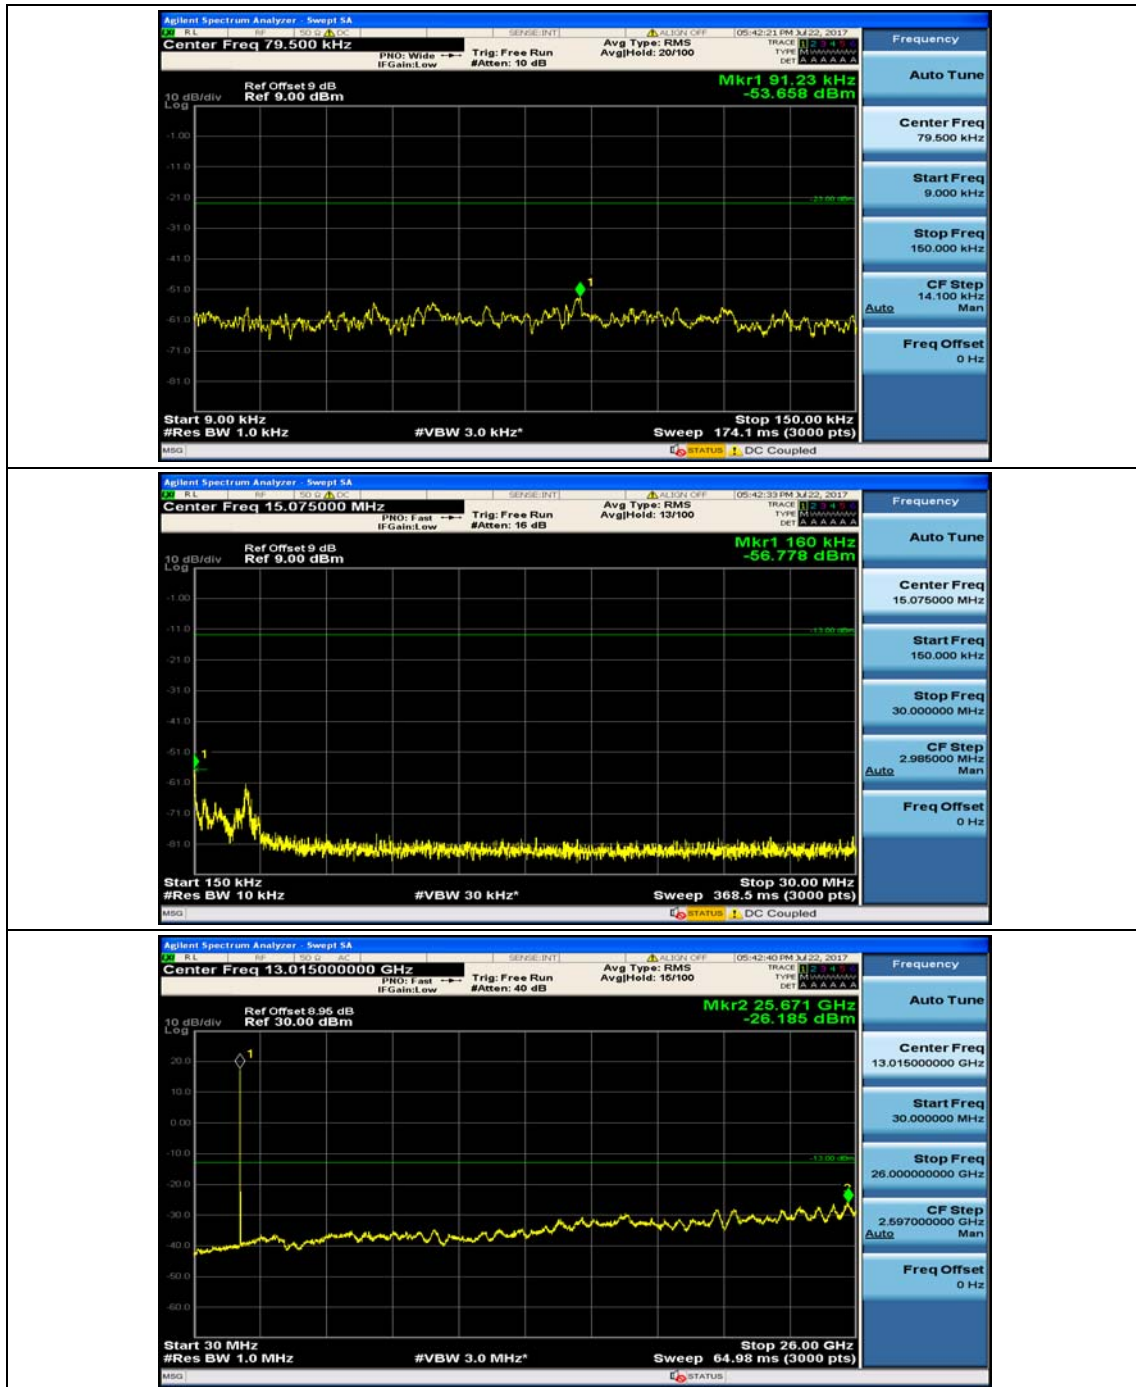

(Channel Bandwidth: 1.4 MHz)_MCH_16QAM_1RB#0

(Channel Bandwidth: 1.4 MHz)_MCH_16QAM_1RB#3

(Channel Bandwidth: 1.4 MHz)_HCH_16QAM_1RB#0

(Channel Bandwidth: 1.4 MHz)_HCH_16QAM_1RB#3

Channel Bandwidth: 3 MHz

(Channel Bandwidth: 3 MHz)_MCH_QPSK_1RB#0

(Channel Bandwidth: 3 MHz)_MCH_QPSK_1RB#7

(Channel Bandwidth: 3 MHz)_HCH_QPSK_1RB#0

(Channel Bandwidth: 3 MHz)_HCH_QPSK_1RB#7

(Channel Bandwidth: 3 MHz)_LCH_16QAM_1RB#0