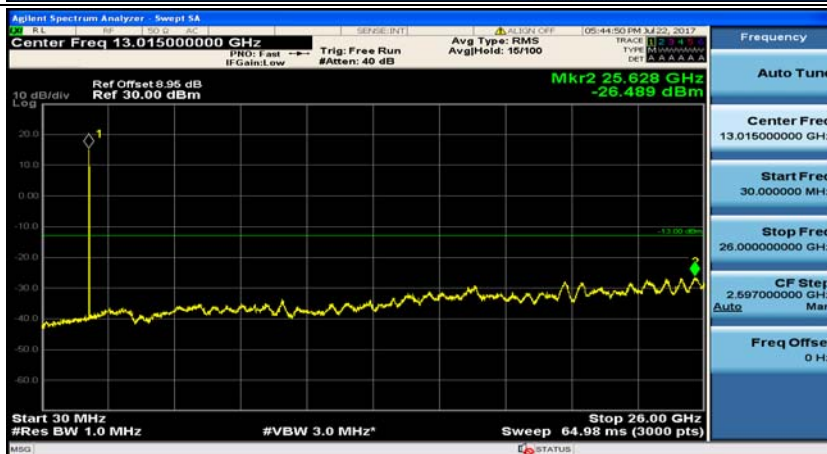

(Channel Bandwidth: 1.4 MHz)_MCH_16QAM_1RB#0

(Channel Bandwidth: 1.4 MHz)_MCH_16QAM_1RB#3

(Channel Bandwidth: 1.4 MHz)_HCH_16QAM_1RB#0

(Channel Bandwidth: 1.4 MHz)_HCH_16QAM_1RB#3

Channel Bandwidth: 3 MHz

(Channel Bandwidth: 3 MHz)_MCH_QPSK_1RB#0

(Channel Bandwidth: 3 MHz)_MCH_QPSK_1RB#7

(Channel Bandwidth: 3 MHz)_HCH_QPSK_1RB#0

(Channel Bandwidth: 3 MHz)_HCH_QPSK_1RB#7

(Channel Bandwidth: 3 MHz)_LCH_16QAM_1RB#0