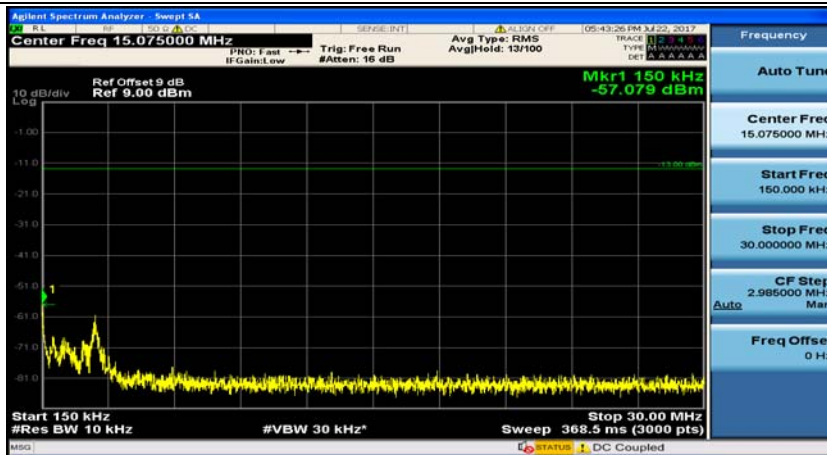

(Channel Bandwidth: 3 MHz)_MCH_QPSK_1RB#0

(Channel Bandwidth: 3 MHz)_MCH_QPSK_1RB#7

(Channel Bandwidth: 3 MHz)_HCH_QPSK_1RB#0

(Channel Bandwidth: 3 MHz)_HCH_QPSK_1RB#7

(Channel Bandwidth: 3 MHz)_LCH_16QAM_1RB#0