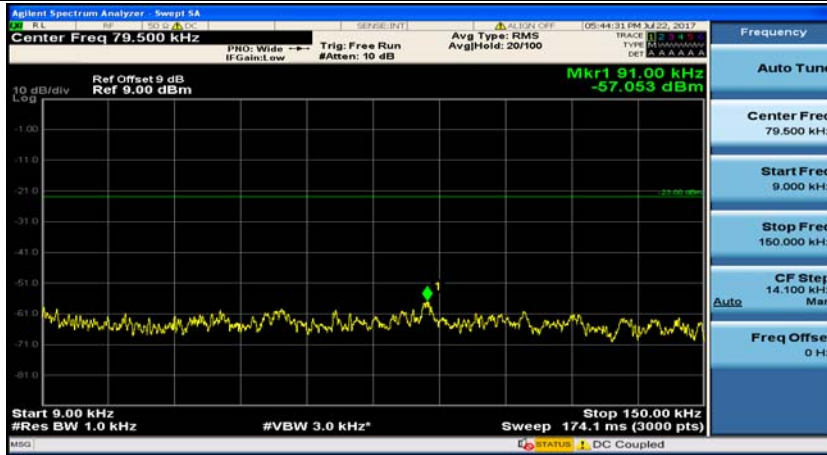

(Channel Bandwidth: 1.4 MHz)_MCH_16QAM_1RB#0

(Channel Bandwidth: 1.4 MHz)_MCH_16QAM_1RB#3

(Channel Bandwidth: 1.4 MHz)_HCH_16QAM_1RB#0

(Channel Bandwidth: 1.4 MHz)_HCH_16QAM_1RB#3

Channel Bandwidth: 3 MHz

(Channel Bandwidth: 3 MHz)_MCH_QPSK_1RB#0

(Channel Bandwidth: 3 MHz)_MCH_QPSK_1RB#7

(Channel Bandwidth: 3 MHz)_HCH_QPSK_1RB#0

(Channel Bandwidth: 3 MHz)_HCH_QPSK_1RB#7

(Channel Bandwidth: 3 MHz)_LCH_16QAM_1RB#0