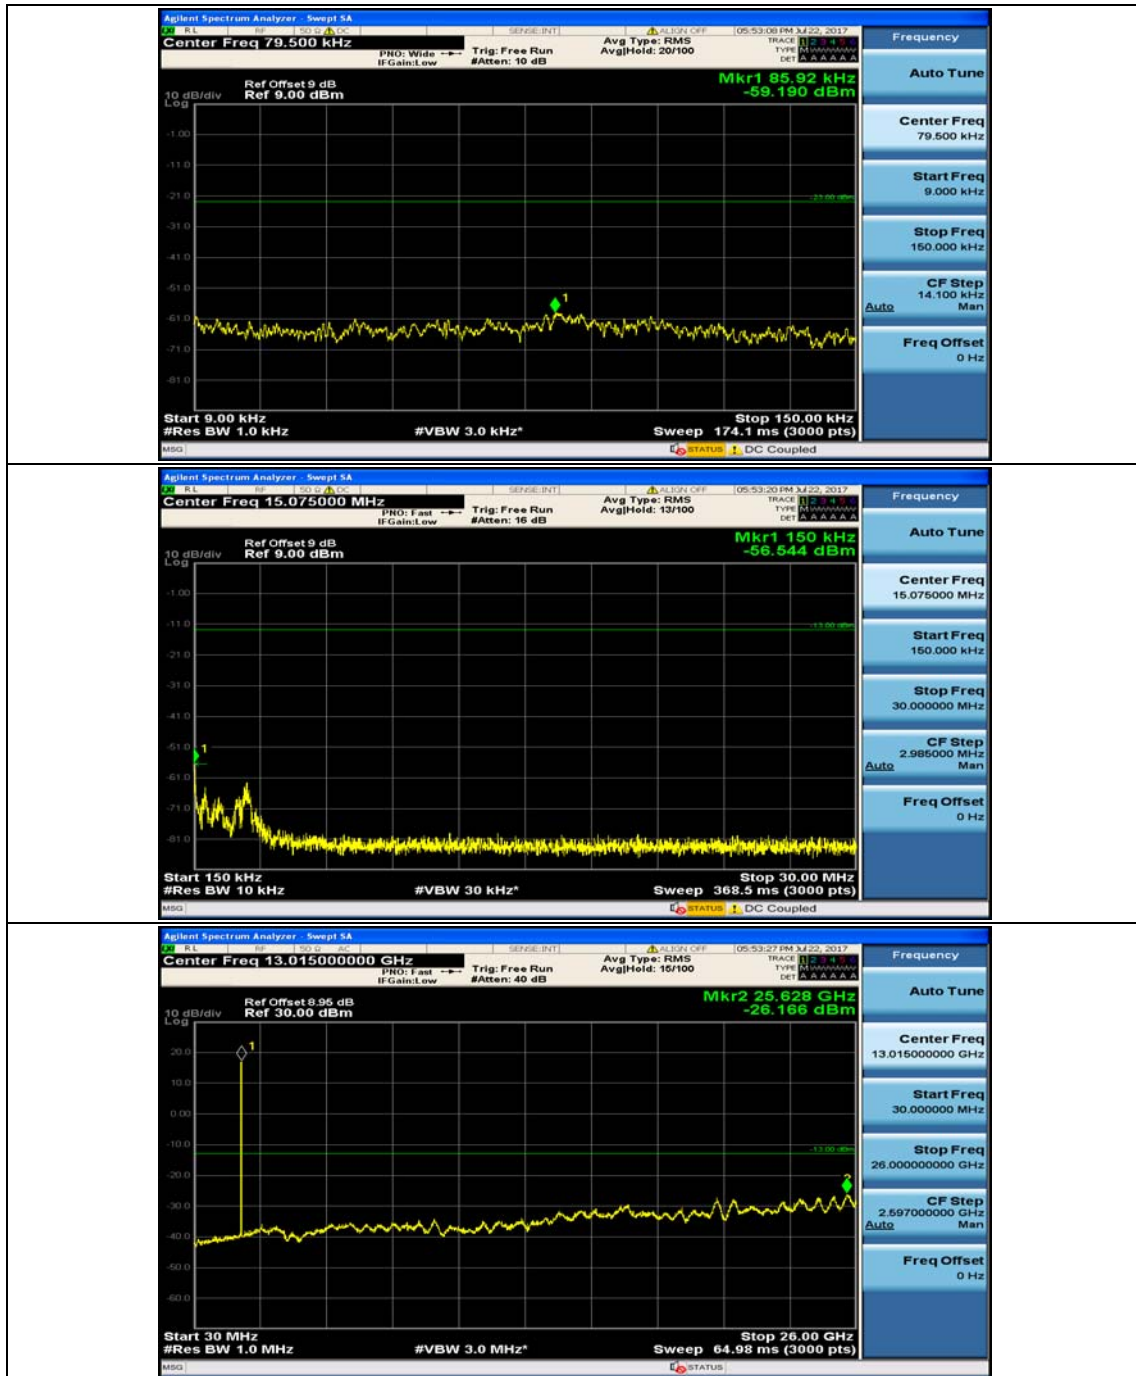

Channel Bandwidth: 5 MHz

(Channel Bandwidth: 5 MHz)_LCH_QPSK_1RB#0

(Channel Bandwidth: 5 MHz)_LCH_QPSK_1RB#12

(Channel Bandwidth: 5 MHz)_MCH_QPSK_1RB#0

(Channel Bandwidth: 5 MHz)_MCH_QPSK_1RB#12

(Channel Bandwidth: 5 MHz)_HCH_QPSK_1RB#0

(Channel Bandwidth: 5 MHz)_HCH_QPSK_1RB#12

(Channel Bandwidth: 5 MHz)_LCH_16QAM_1RB#0

(Channel Bandwidth: 5 MHz)_LCH_16QAM_1RB#12

(Channel Bandwidth: 5 MHz)_MCH_16QAM_1RB#0

(Channel Bandwidth: 5 MHz)_MCH_16QAM_1RB#12