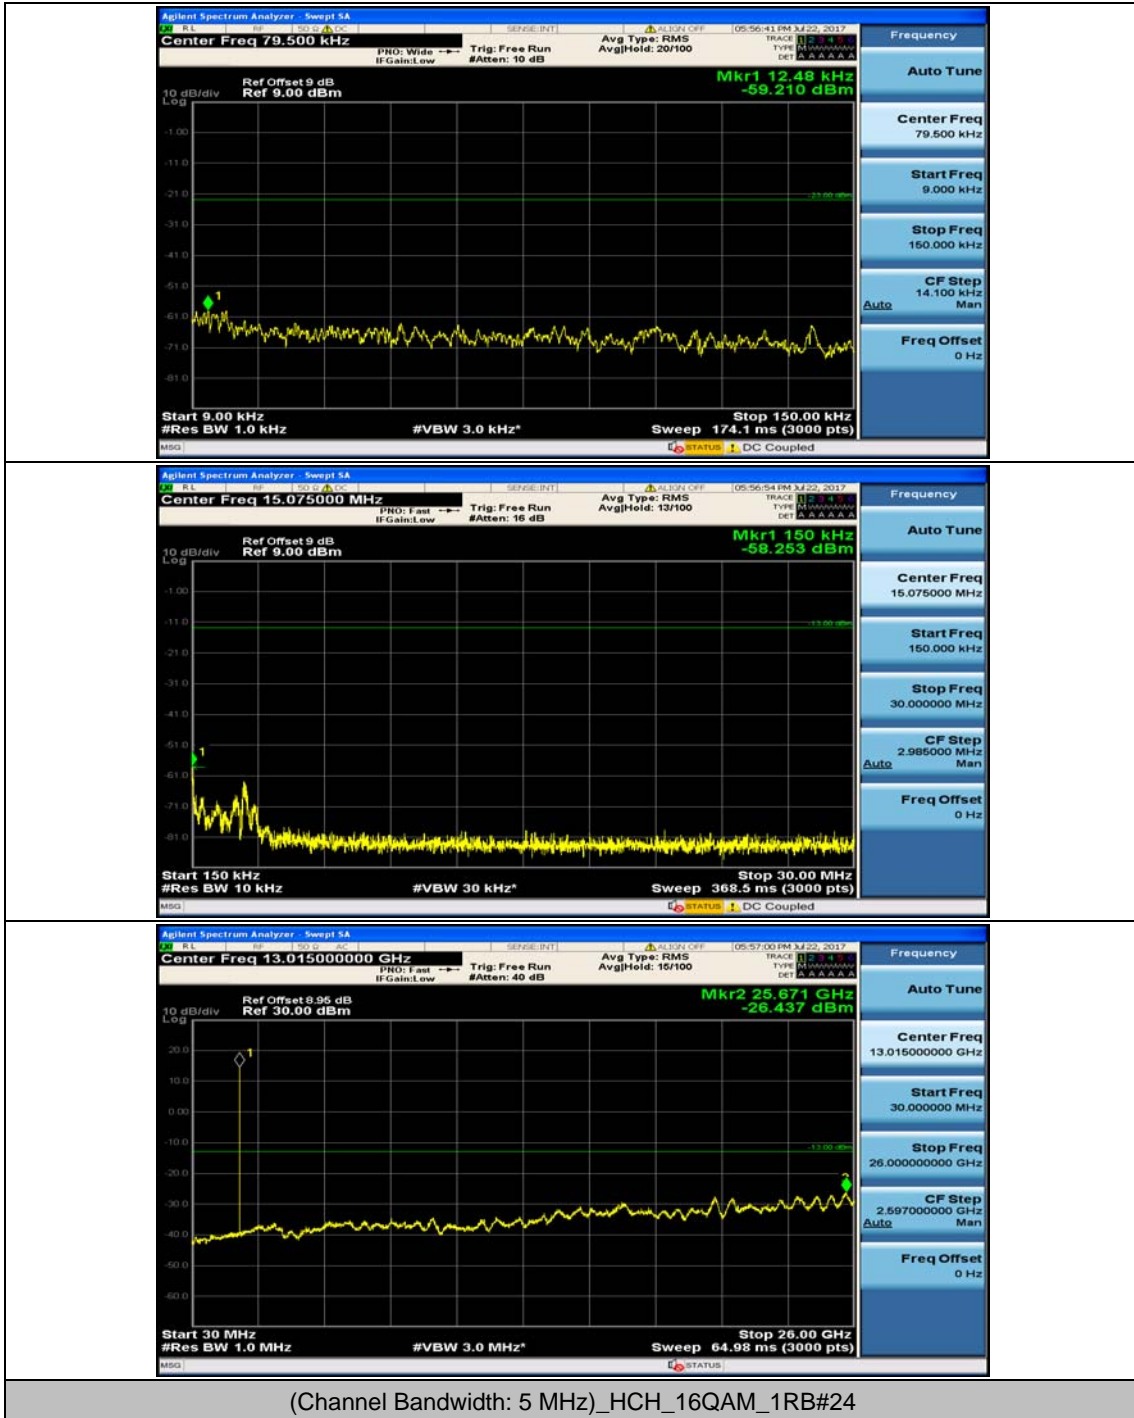

(Channel Bandwidth: 5 MHz)_HCH_16QAM_1RB#12