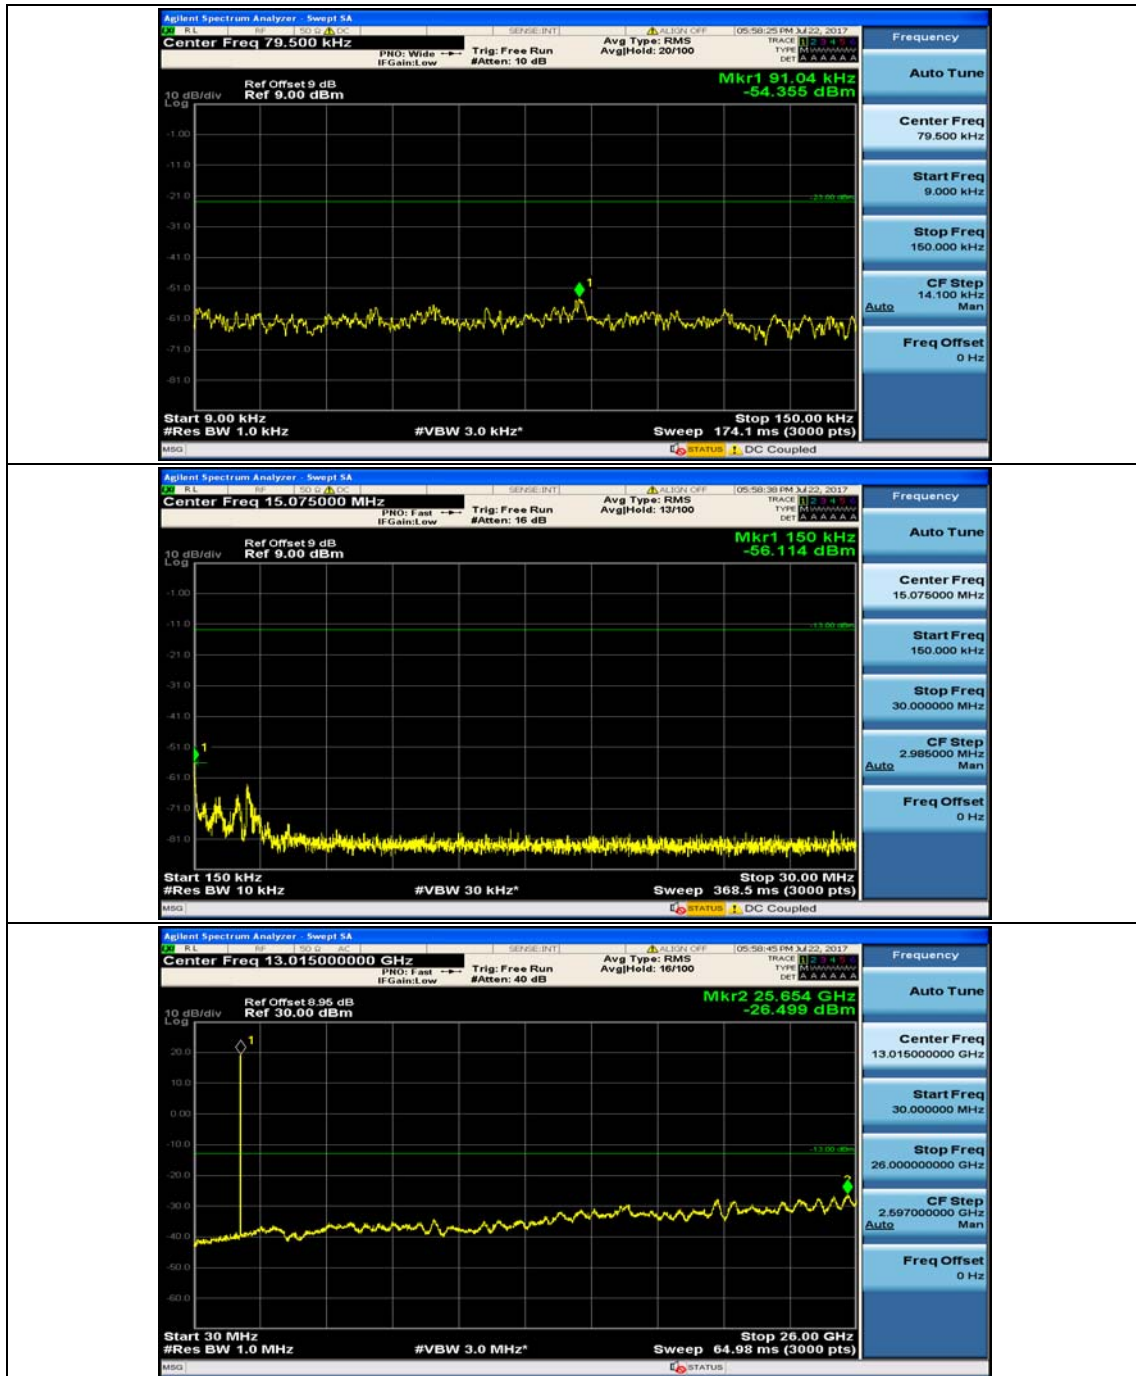

(Channel Bandwidth: 5 MHz)_HCH_16QAM_1RB#0

(Channel Bandwidth: 5 MHz)_HCH_16QAM_1RB#12

Channel Bandwidth: 10 MHz

Channel Bandwidth: 10 MHz_MCH_QPSK_1RB#0

Channel Bandwidth: 10 MHz_MCH_QPSK_1RB#24