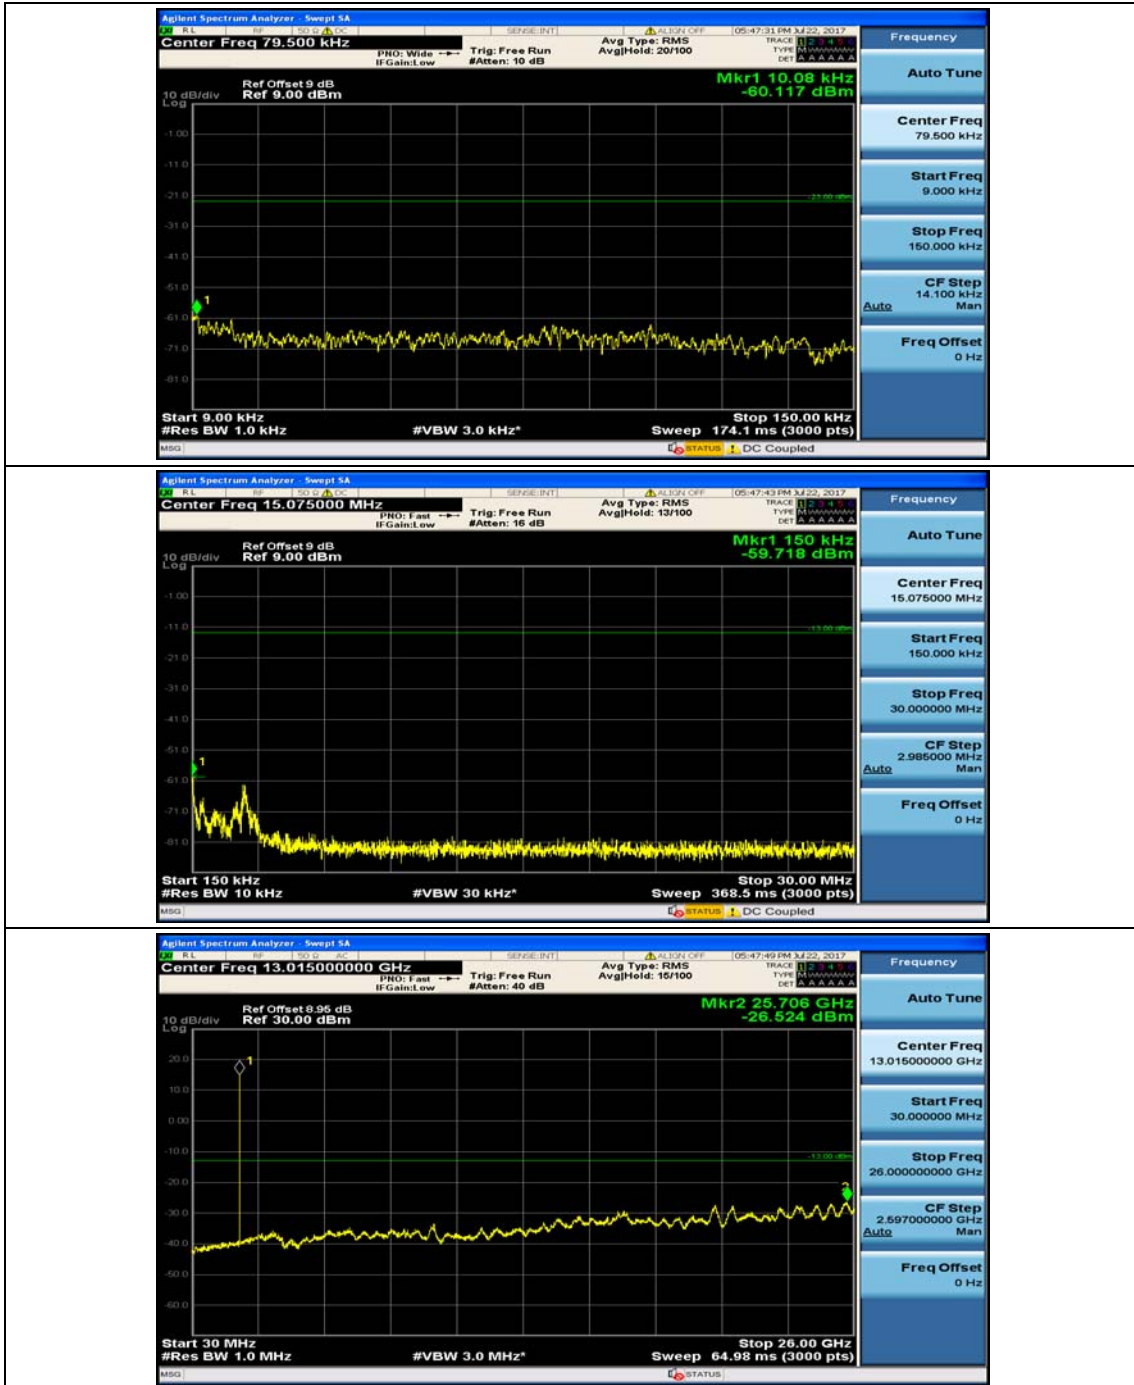

(Channel Bandwidth: 1.4 MHz)_MCH_16QAM_1RB#0

(Channel Bandwidth: 1.4 MHz)_MCH_16QAM_1RB#3

(Channel Bandwidth: 1.4 MHz)_HCH_16QAM_1RB#0

(Channel Bandwidth: 1.4 MHz)_HCH_16QAM_1RB#3

Channel Bandwidth: 3 MHz

(Channel Bandwidth: 3 MHz)_MCH_QPSK_1RB#0

(Channel Bandwidth: 3 MHz)_MCH_QPSK_1RB#7

(Channel Bandwidth: 3 MHz)_HCH_QPSK_1RB#0

(Channel Bandwidth: 3 MHz)_HCH_QPSK_1RB#7

(Channel Bandwidth: 3 MHz)_LCH_16QAM_1RB#0

(Channel Bandwidth: 3 MHz)_LCH_16QAM_1RB#7

(Channel Bandwidth: 3 MHz)_MCH_16QAM_1RB#0

(Channel Bandwidth: 3 MHz)_MCH_16QAM_1RB#7

(Channel Bandwidth: 3 MHz)_HCH_16QAM_1RB#0

(Channel Bandwidth: 3 MHz)_HCH_16QAM_1RB#7