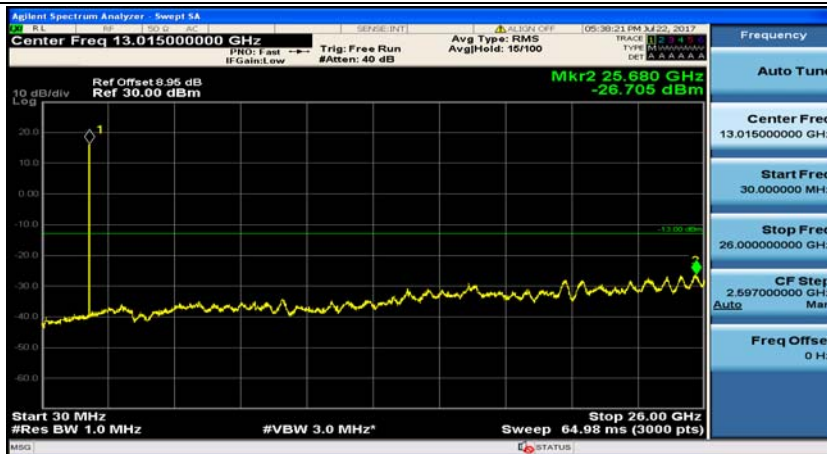

(Channel Bandwidth: 1.4 MHz)_MCH_16QAM_1RB#0

(Channel Bandwidth: 1.4 MHz)_MCH_16QAM_1RB#3

(Channel Bandwidth: 1.4 MHz)_HCH_16QAM_1RB#0

(Channel Bandwidth: 1.4 MHz)_HCH_16QAM_1RB#3

Channel Bandwidth: 3 MHz

(Channel Bandwidth: 3 MHz)_MCH_QPSK_1RB#0

(Channel Bandwidth: 3 MHz)_MCH_QPSK_1RB#7

(Channel Bandwidth: 3 MHz)_HCH_QPSK_1RB#0

(Channel Bandwidth: 3 MHz)_HCH_QPSK_1RB#7

(Channel Bandwidth: 3 MHz)_LCH_16QAM_1RB#0