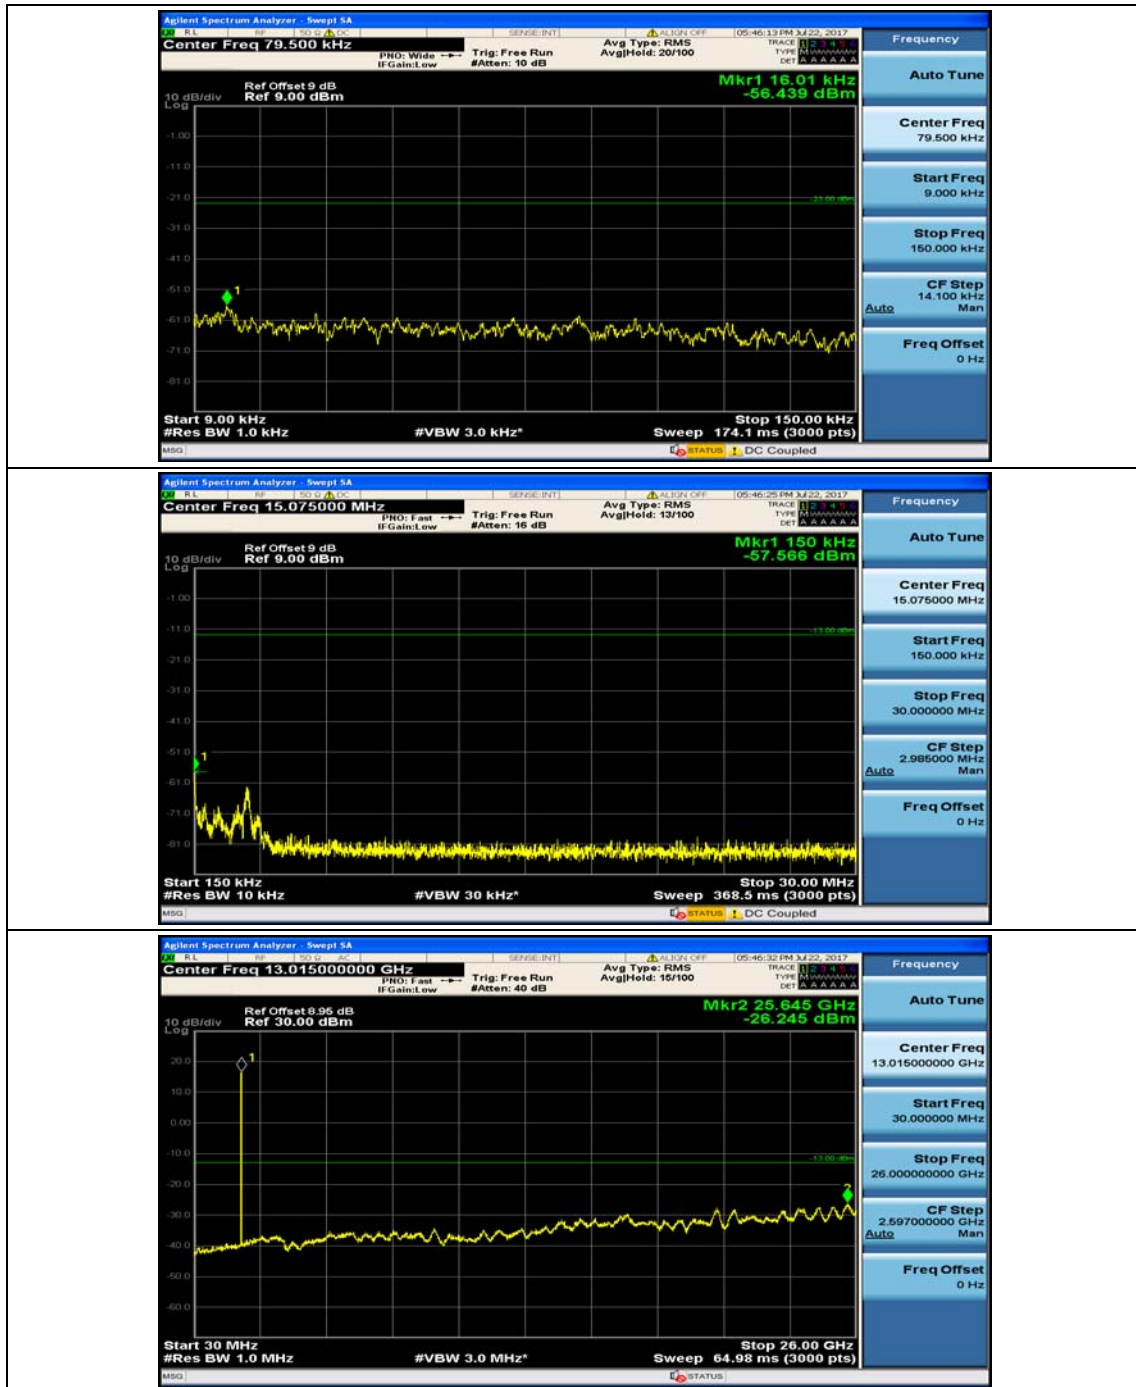

(Channel Bandwidth: 3 MHz)_MCH_QPSK_1RB#0

(Channel Bandwidth: 3 MHz)_MCH_QPSK_1RB#7

(Channel Bandwidth: 3 MHz)_HCH_QPSK_1RB#0

(Channel Bandwidth: 3 MHz)_HCH_QPSK_1RB#7

(Channel Bandwidth: 3 MHz)_LCH_16QAM_1RB#0

(Channel Bandwidth: 3 MHz)_LCH_16QAM_1RB#7

(Channel Bandwidth: 3 MHz)_MCH_16QAM_1RB#0

(Channel Bandwidth: 3 MHz)_MCH_16QAM_1RB#7

(Channel Bandwidth: 3 MHz)_HCH_16QAM_1RB#0

(Channel Bandwidth: 3 MHz)_HCH_16QAM_1RB#7