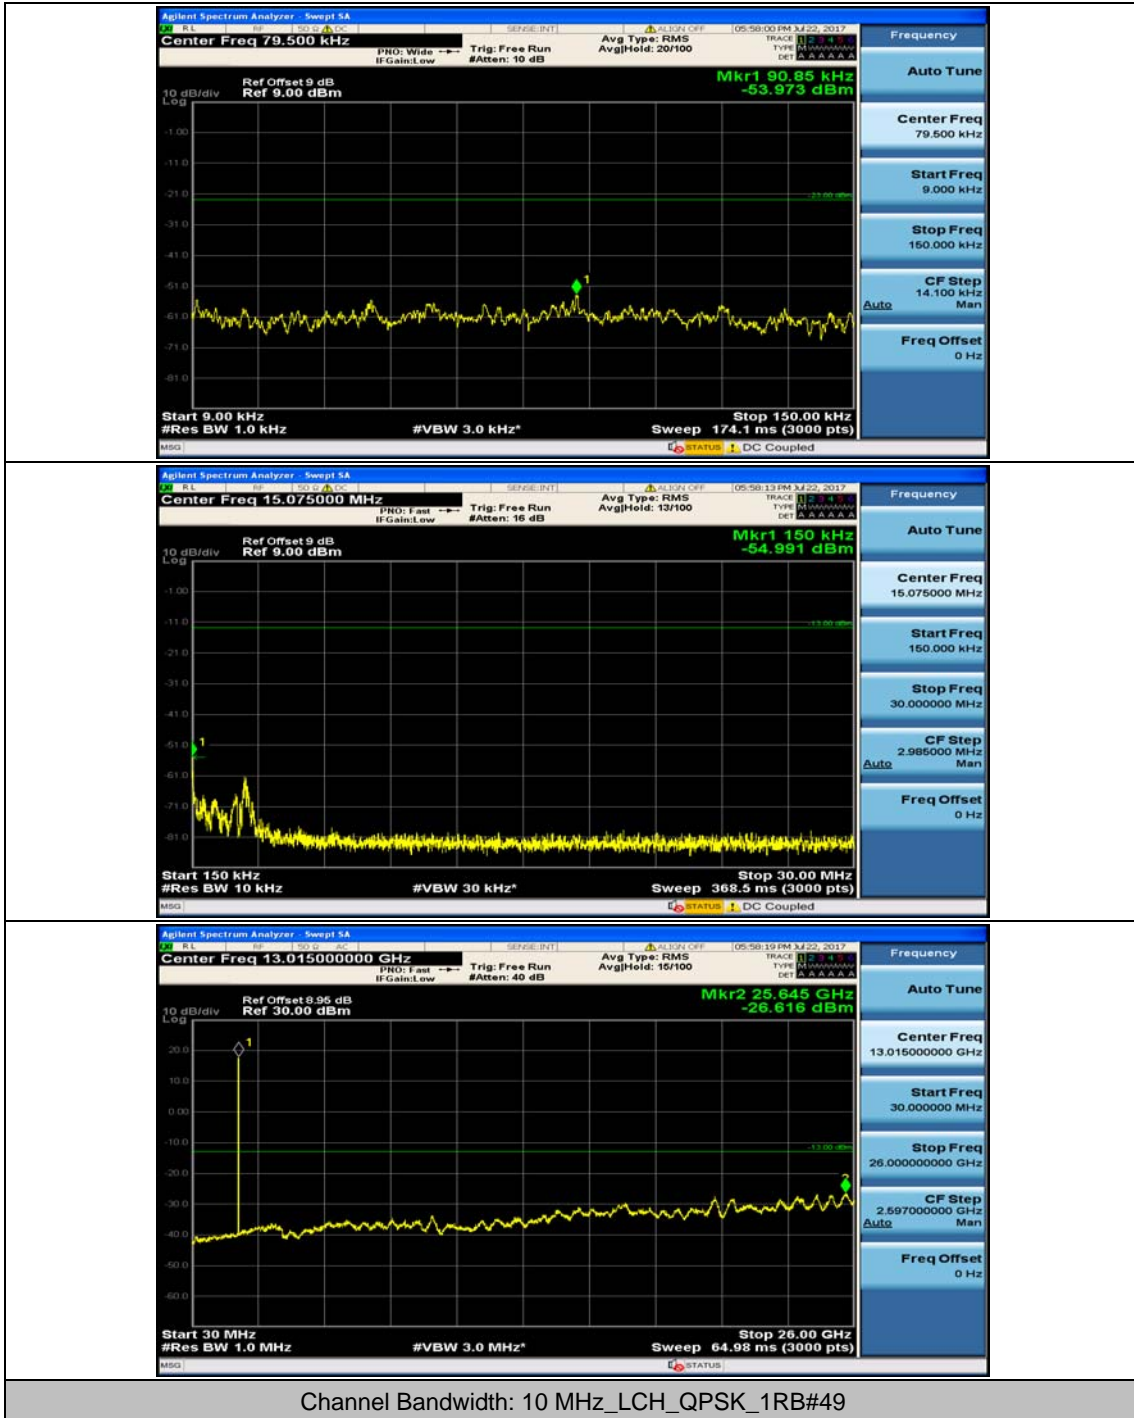

(Channel Bandwidth: 5 MHz)_HCH_16QAM_1RB#0

(Channel Bandwidth: 5 MHz)_HCH_16QAM_1RB#12

Channel Bandwidth: 10 MHz

Channel Bandwidth: 10 MHz_MCH_QPSK_1RB#0

Channel Bandwidth: 10 MHz_MCH_QPSK_1RB#24