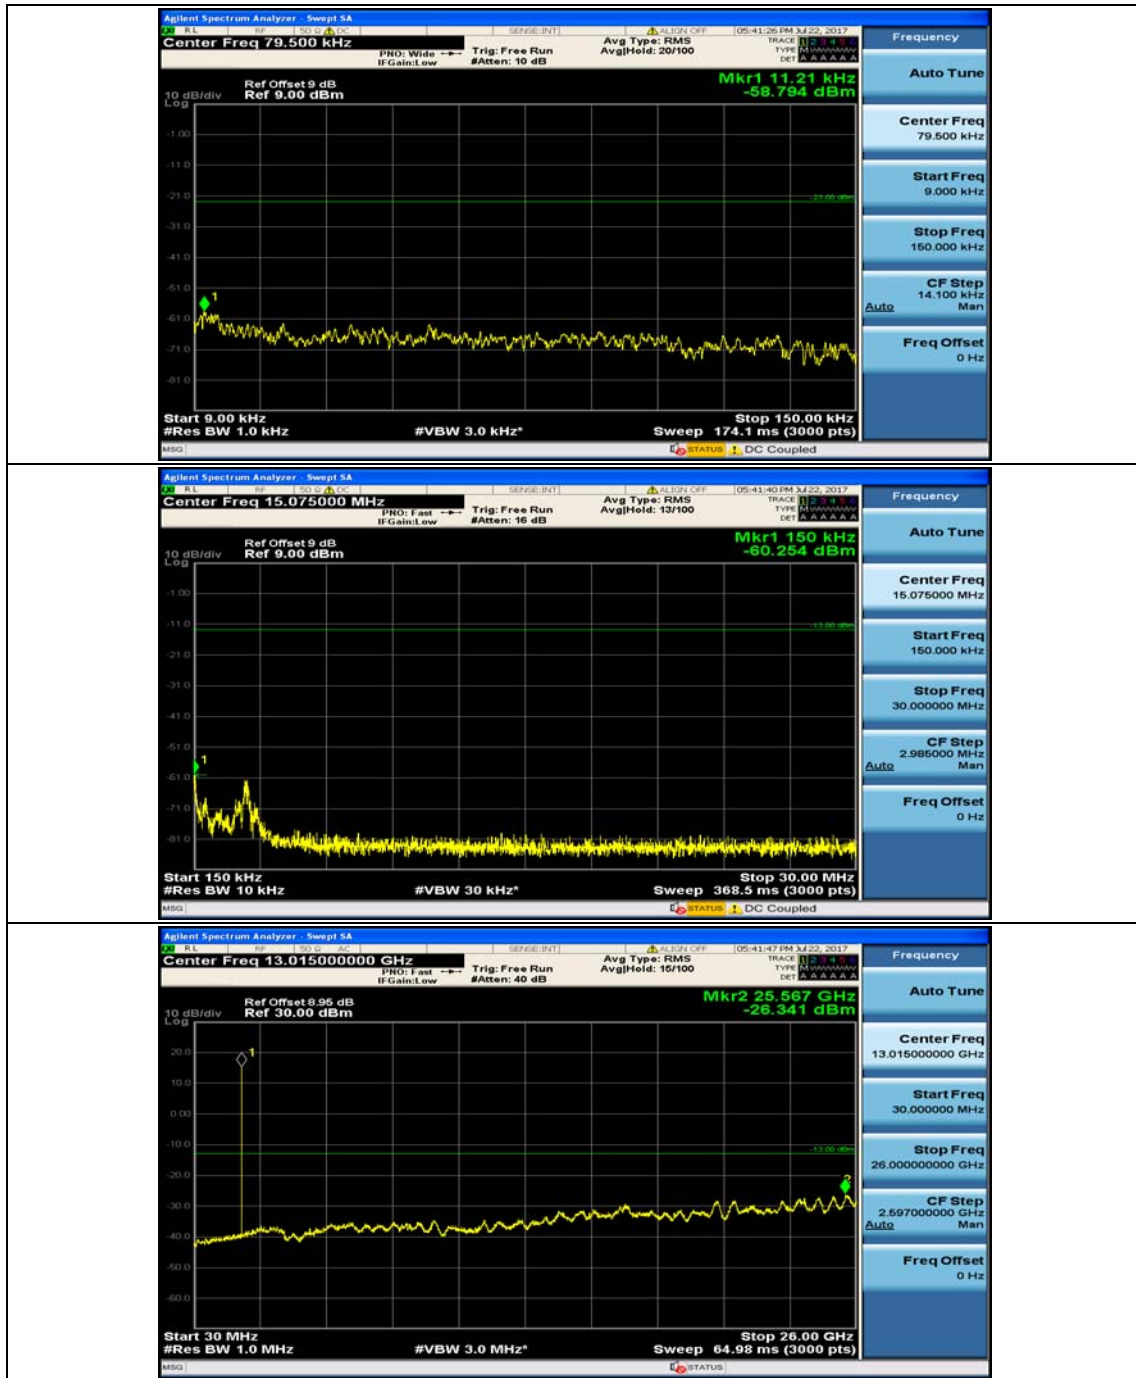

(Channel Bandwidth: 1.4 MHz)_MCH_16QAM_1RB#0

(Channel Bandwidth: 1.4 MHz)_MCH_16QAM_1RB#3

(Channel Bandwidth: 1.4 MHz)_HCH_16QAM_1RB#0

(Channel Bandwidth: 1.4 MHz)_HCH_16QAM_1RB#3

Channel Bandwidth: 3 MHz

(Channel Bandwidth: 3 MHz)_MCH_QPSK_1RB#0

(Channel Bandwidth: 3 MHz)_MCH_QPSK_1RB#7

(Channel Bandwidth: 3 MHz)_HCH_QPSK_1RB#0

(Channel Bandwidth: 3 MHz)_HCH_QPSK_1RB#7

(Channel Bandwidth: 3 MHz)_LCH_16QAM_1RB#0