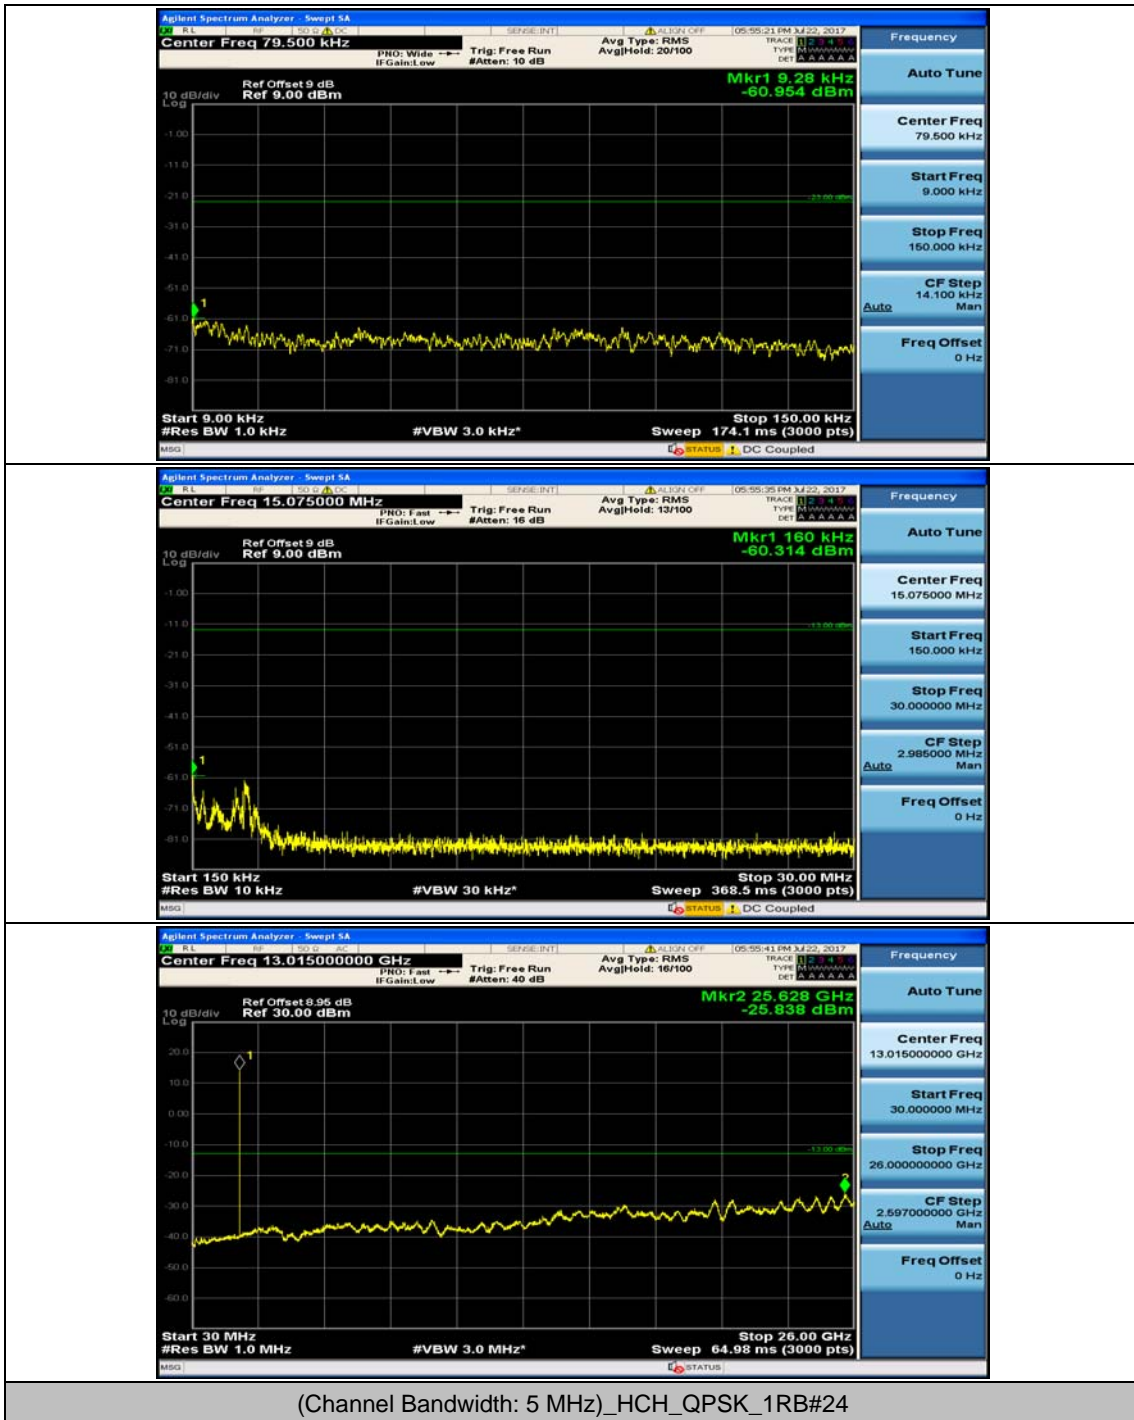

(Channel Bandwidth: 5 MHz)_HCH_QPSK_1RB#12