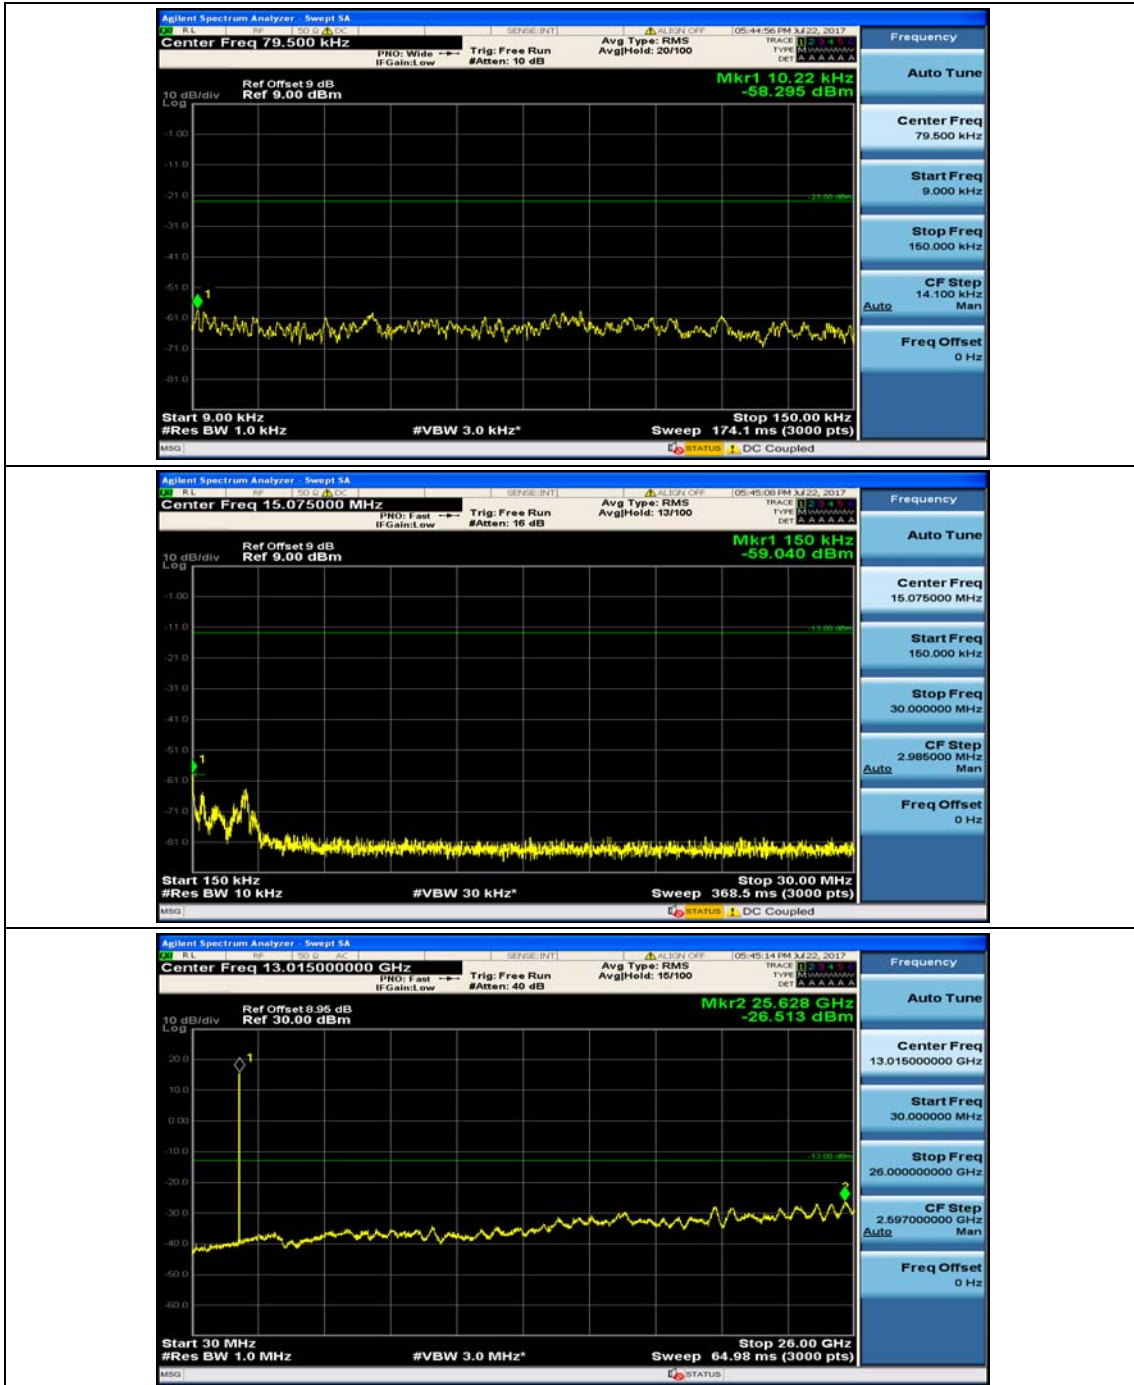

(Channel Bandwidth: 1.4 MHz)_MCH_16QAM_1RB#0

(Channel Bandwidth: 1.4 MHz)_MCH_16QAM_1RB#3

(Channel Bandwidth: 1.4 MHz)_HCH_16QAM_1RB#0

(Channel Bandwidth: 1.4 MHz)_HCH_16QAM_1RB#3

Channel Bandwidth: 3 MHz

(Channel Bandwidth: 3 MHz)_MCH_QPSK_1RB#0

(Channel Bandwidth: 3 MHz)_MCH_QPSK_1RB#7

(Channel Bandwidth: 3 MHz)_HCH_QPSK_1RB#0

(Channel Bandwidth: 3 MHz)_HCH_QPSK_1RB#7

(Channel Bandwidth: 3 MHz)_LCH_16QAM_1RB#0

(Channel Bandwidth: 3 MHz)_LCH_16QAM_1RB#7

(Channel Bandwidth: 3 MHz)_MCH_16QAM_1RB#0

(Channel Bandwidth: 3 MHz)_MCH_16QAM_1RB#7

(Channel Bandwidth: 3 MHz)_HCH_16QAM_1RB#0

(Channel Bandwidth: 3 MHz)_HCH_16QAM_1RB#7