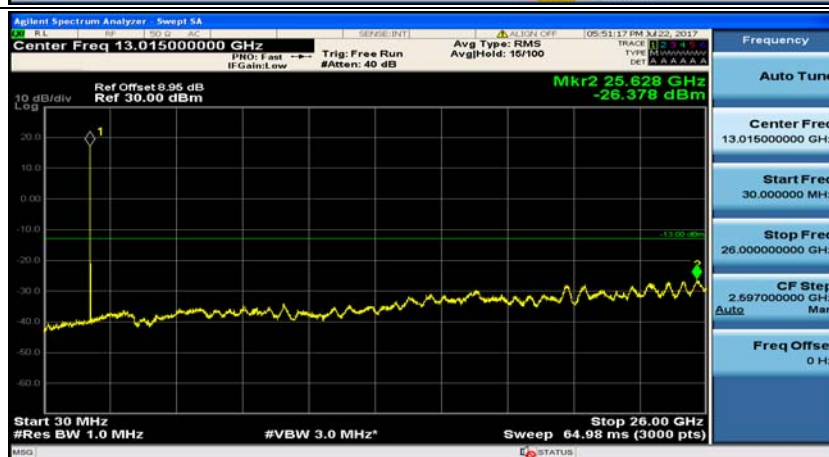

(Channel Bandwidth: 5 MHz)_LCH_16QAM_1RB#0