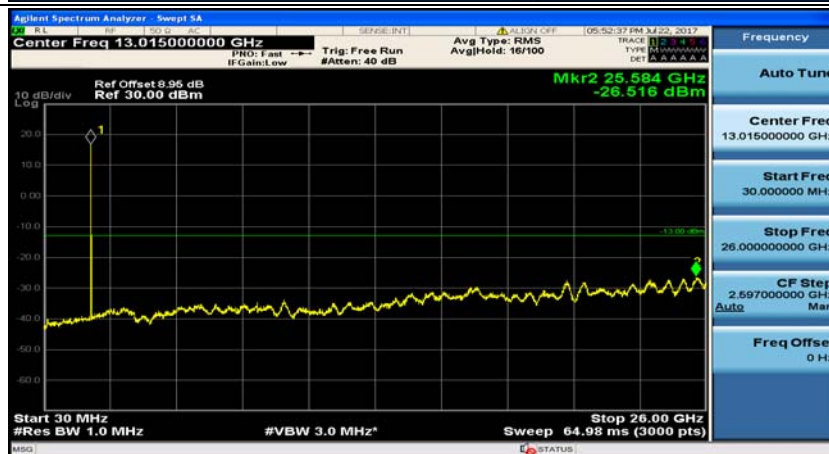

Channel Bandwidth: 5 MHz

(Channel Bandwidth: 5 MHz)_LCH_QPSK_1RB#0

(Channel Bandwidth: 5 MHz)_LCH_QPSK_1RB#12

(Channel Bandwidth: 5 MHz)_MCH_QPSK_1RB#0

(Channel Bandwidth: 5 MHz)_MCH_QPSK_1RB#12

(Channel Bandwidth: 5 MHz)_HCH_QPSK_1RB#0