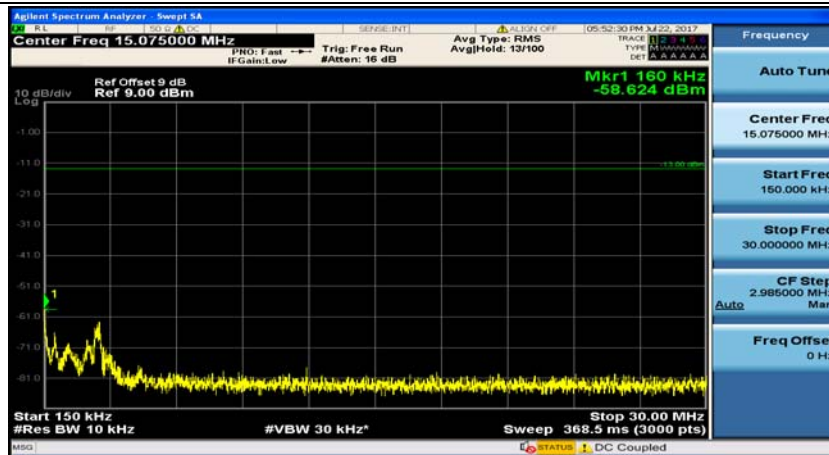

Channel Bandwidth: 5 MHz

(Channel Bandwidth: 5 MHz)_LCH_QPSK_1RB#0

(Channel Bandwidth: 5 MHz)_LCH_QPSK_1RB#12

(Channel Bandwidth: 5 MHz)_MCH_QPSK_1RB#0

(Channel Bandwidth: 5 MHz)_MCH_QPSK_1RB#12

(Channel Bandwidth: 5 MHz)_HCH_QPSK_1RB#0