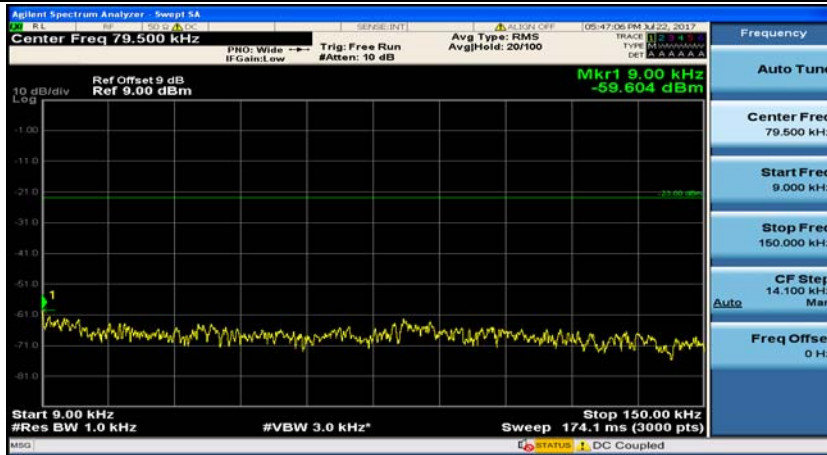

(Channel Bandwidth: 1.4 MHz)_MCH_16QAM_1RB#0

(Channel Bandwidth: 1.4 MHz)_MCH_16QAM_1RB#3

(Channel Bandwidth: 1.4 MHz)_HCH_16QAM_1RB#0

(Channel Bandwidth: 1.4 MHz)_HCH_16QAM_1RB#3

Channel Bandwidth: 3 MHz

(Channel Bandwidth: 3 MHz)_MCH_QPSK_1RB#0

(Channel Bandwidth: 3 MHz)_MCH_QPSK_1RB#7

(Channel Bandwidth: 3 MHz)_HCH_QPSK_1RB#0

(Channel Bandwidth: 3 MHz)_HCH_QPSK_1RB#7

(Channel Bandwidth: 3 MHz)_LCH_16QAM_1RB#0