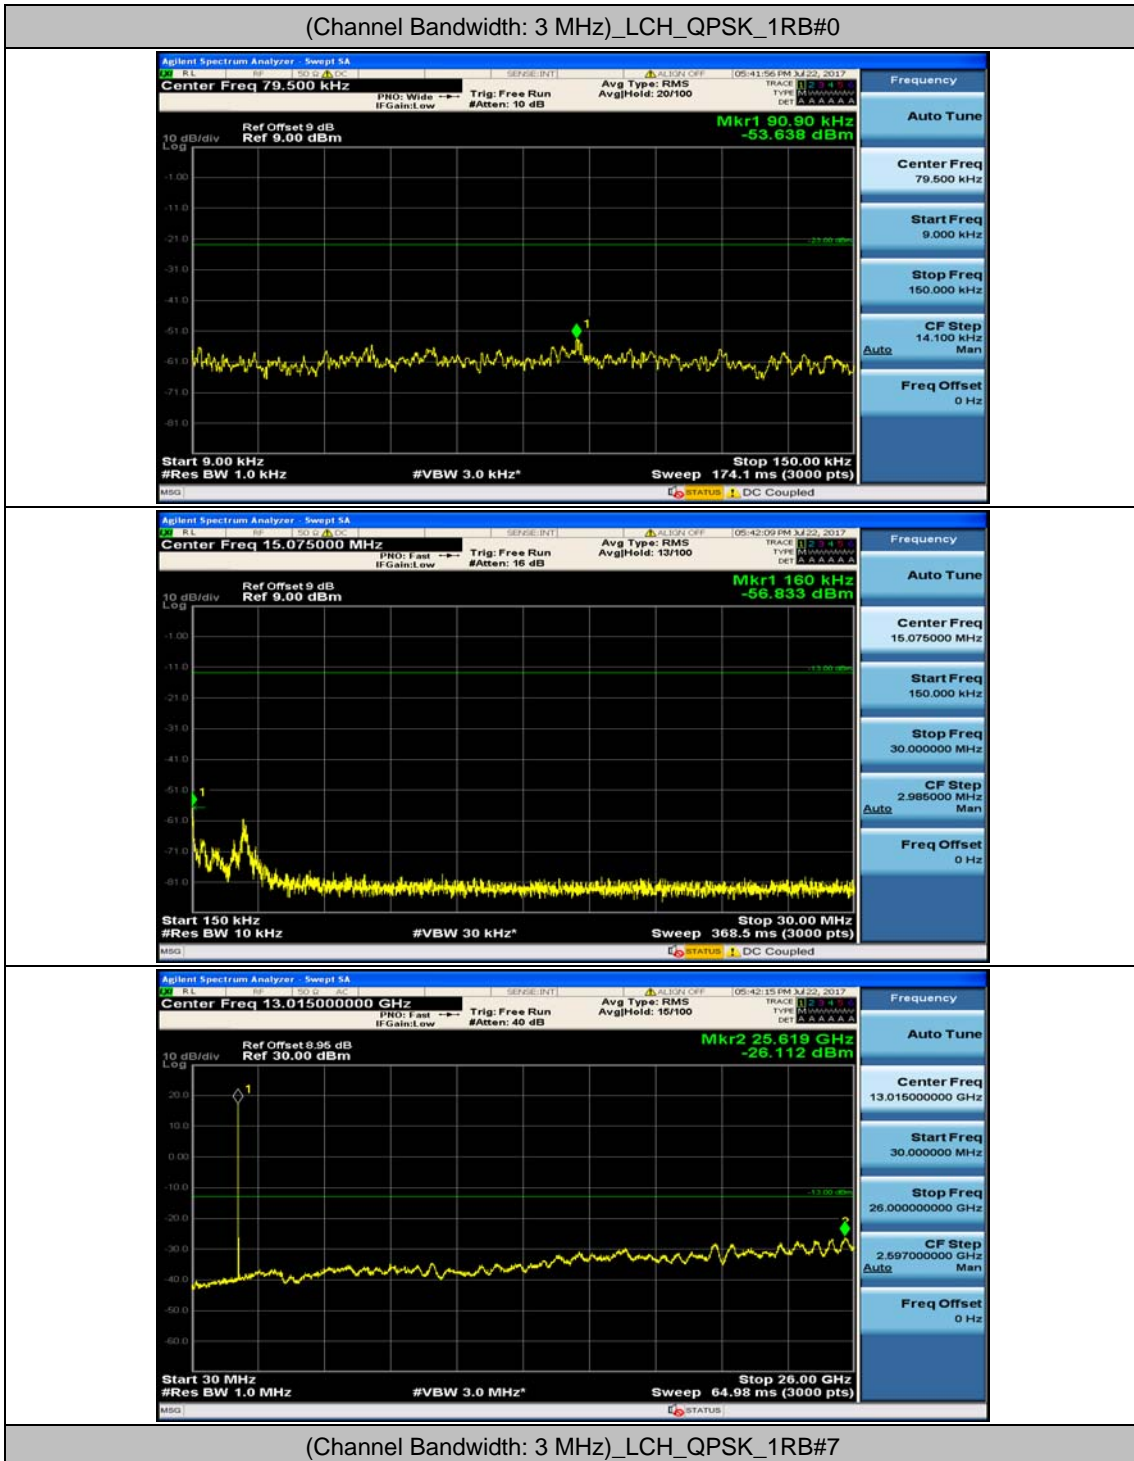

(Channel Bandwidth: 1.4 MHz)_MCH_16QAM_1RB#0

(Channel Bandwidth: 1.4 MHz)_MCH_16QAM_1RB#3

(Channel Bandwidth: 1.4 MHz)_HCH_16QAM_1RB#0

(Channel Bandwidth: 1.4 MHz)_HCH_16QAM_1RB#3

Channel Bandwidth: 3 MHz

(Channel Bandwidth: 3 MHz)_MCH_QPSK_1RB#0

(Channel Bandwidth: 3 MHz)_MCH_QPSK_1RB#7

(Channel Bandwidth: 3 MHz)_HCH_QPSK_1RB#0

(Channel Bandwidth: 3 MHz)_HCH_QPSK_1RB#7

(Channel Bandwidth: 3 MHz)_LCH_16QAM_1RB#0