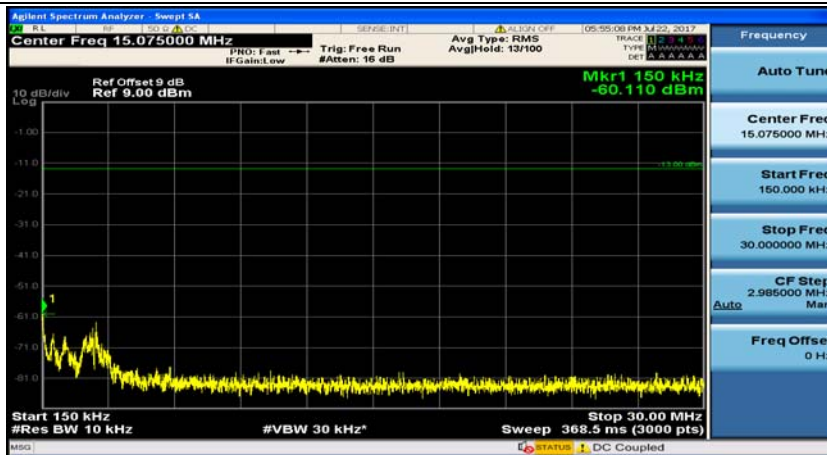

Channel Bandwidth: 5 MHz

(Channel Bandwidth: 5 MHz)_LCH_QPSK_1RB#0

(Channel Bandwidth: 5 MHz)_LCH_QPSK_1RB#12

(Channel Bandwidth: 5 MHz)_MCH_QPSK_1RB#0

(Channel Bandwidth: 5 MHz)_MCH_QPSK_1RB#12

(Channel Bandwidth: 5 MHz)_HCH_QPSK_1RB#0