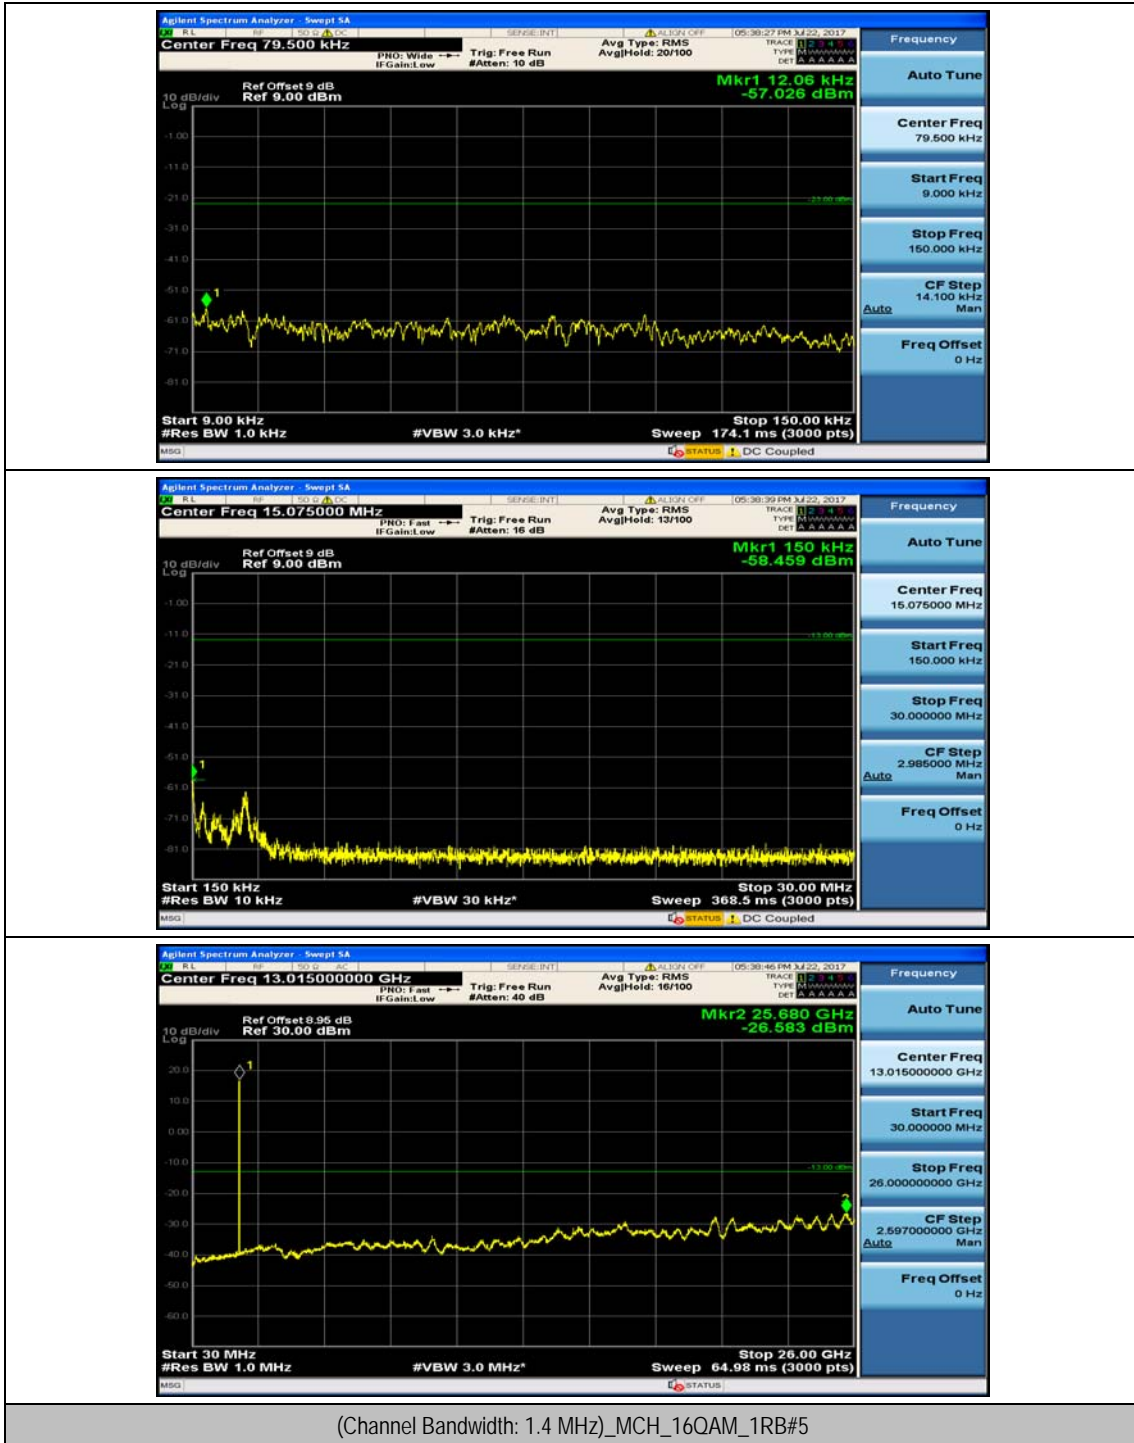

(Channel Bandwidth: 1.4 MHz)_MCH_16QAM_1RB#0

(Channel Bandwidth: 1.4 MHz)_MCH_16QAM_1RB#3

(Channel Bandwidth: 1.4 MHz)_HCH_16QAM_1RB#0

(Channel Bandwidth: 1.4 MHz)_HCH_16QAM_1RB#3

Channel Bandwidth: 3 MHz

(Channel Bandwidth: 3 MHz)_MCH_QPSK_1RB#0

(Channel Bandwidth: 3 MHz)_MCH_QPSK_1RB#7

(Channel Bandwidth: 3 MHz)_HCH_QPSK_1RB#0

(Channel Bandwidth: 3 MHz)_HCH_QPSK_1RB#7

(Channel Bandwidth: 3 MHz)_LCH_16QAM_1RB#0