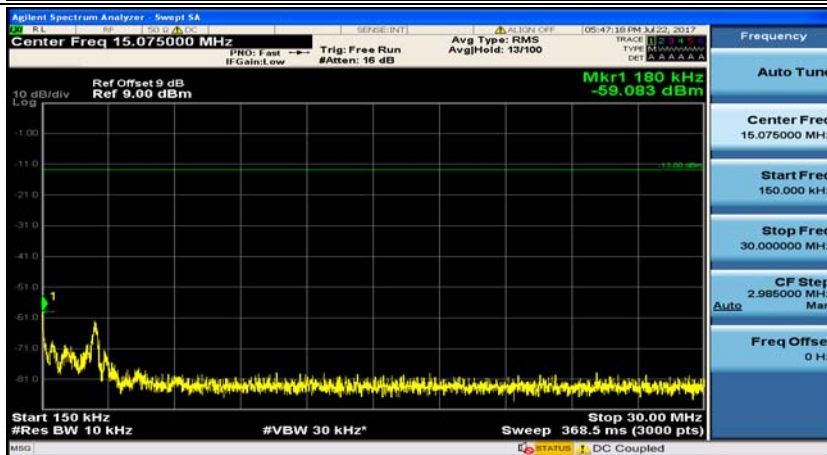

(Channel Bandwidth: 1.4 MHz)_MCH_16QAM_1RB#0

(Channel Bandwidth: 1.4 MHz)_MCH_16QAM_1RB#3

(Channel Bandwidth: 1.4 MHz)_HCH_16QAM_1RB#0

(Channel Bandwidth: 1.4 MHz)_HCH_16QAM_1RB#3

Channel Bandwidth: 3 MHz

(Channel Bandwidth: 3 MHz)_MCH_QPSK_1RB#0

(Channel Bandwidth: 3 MHz)_MCH_QPSK_1RB#7

(Channel Bandwidth: 3 MHz)_HCH_QPSK_1RB#0

(Channel Bandwidth: 3 MHz)_HCH_QPSK_1RB#7

(Channel Bandwidth: 3 MHz)_LCH_16QAM_1RB#0