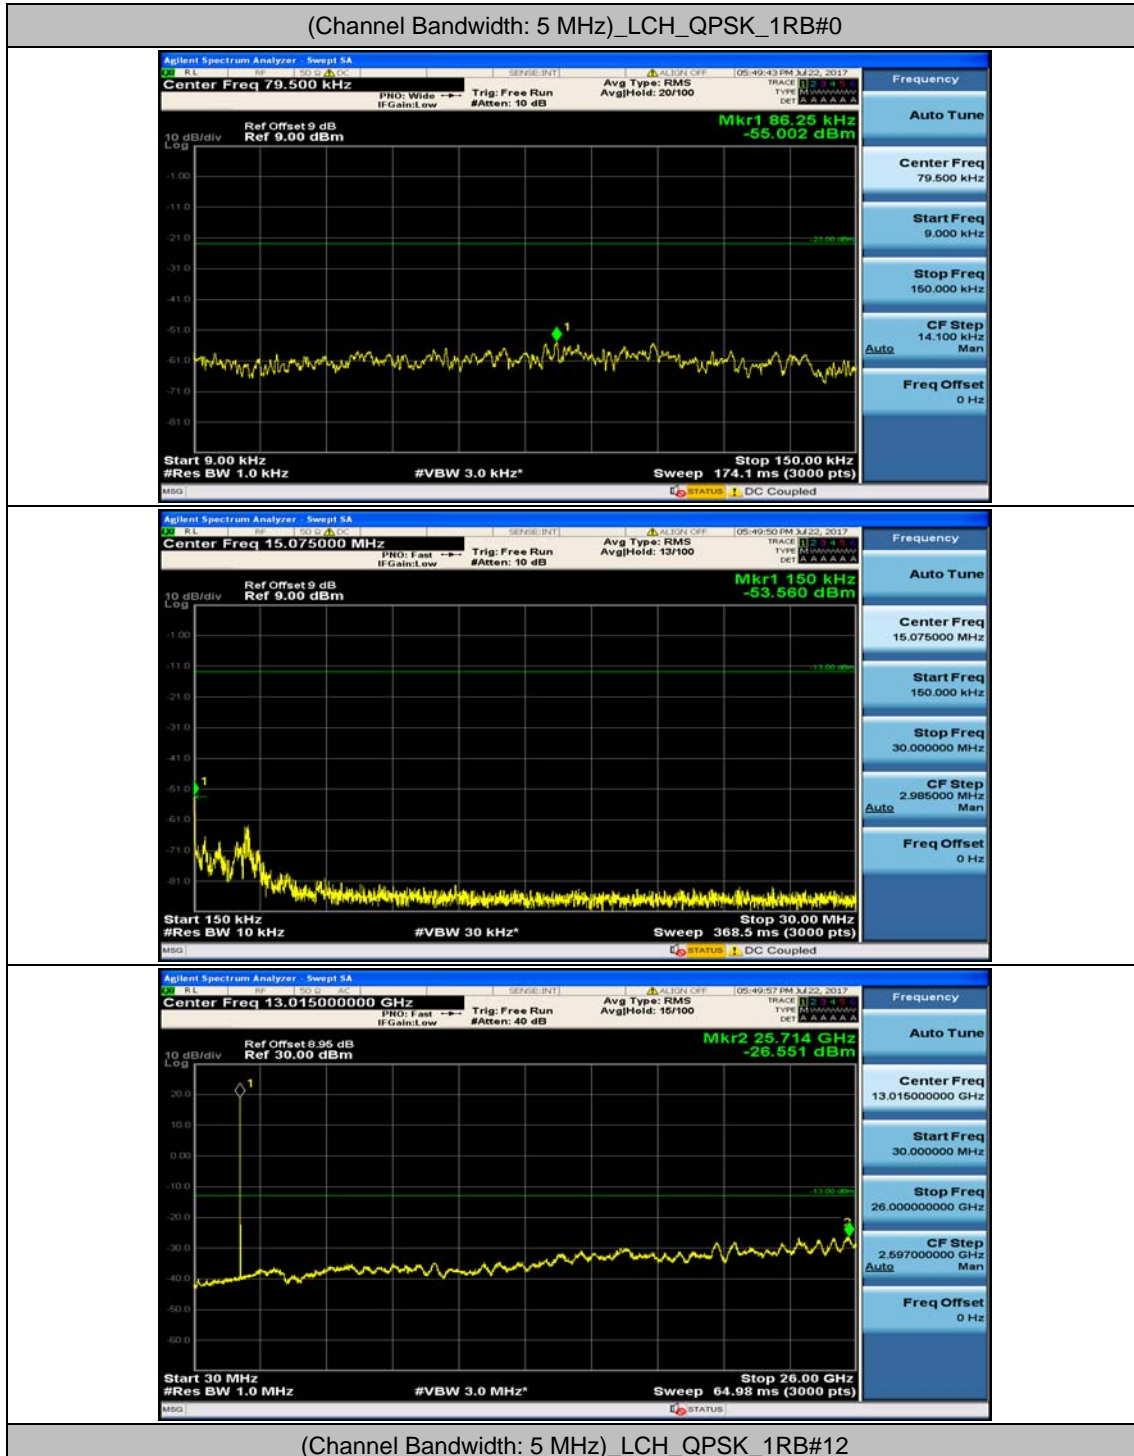

(Channel Bandwidth: 3 MHz)_LCH_16QAM_1RB#7

(Channel Bandwidth: 3 MHz)_MCH_16QAM_1RB#0

(Channel Bandwidth: 3 MHz)_MCH_16QAM_1RB#7

(Channel Bandwidth: 3 MHz)_HCH_16QAM_1RB#0

(Channel Bandwidth: 3 MHz)_HCH_16QAM_1RB#7

Channel Bandwidth: 5 MHz

(Channel Bandwidth: 5 MHz)_LCH_QPSK_1RB#0

(Channel Bandwidth: 5 MHz)_LCH_QPSK_1RB#12

(Channel Bandwidth: 5 MHz)_MCH_QPSK_1RB#0

(Channel Bandwidth: 5 MHz)_MCH_QPSK_1RB#12

(Channel Bandwidth: 5 MHz)_HCH_QPSK_1RB#0