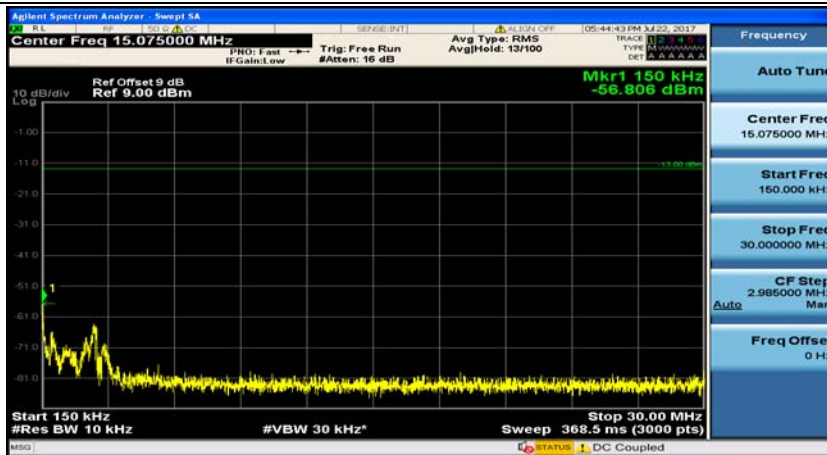

(Channel Bandwidth: 1.4 MHz)_MCH_16QAM_1RB#0

(Channel Bandwidth: 1.4 MHz)_MCH_16QAM_1RB#3

(Channel Bandwidth: 1.4 MHz)_HCH_16QAM_1RB#0

(Channel Bandwidth: 1.4 MHz)_HCH_16QAM_1RB#3

Channel Bandwidth: 3 MHz

(Channel Bandwidth: 3 MHz)_MCH_QPSK_1RB#0

(Channel Bandwidth: 3 MHz)_MCH_QPSK_1RB#7

(Channel Bandwidth: 3 MHz)_HCH_QPSK_1RB#0

(Channel Bandwidth: 3 MHz)_HCH_QPSK_1RB#7

(Channel Bandwidth: 3 MHz)_LCH_16QAM_1RB#0