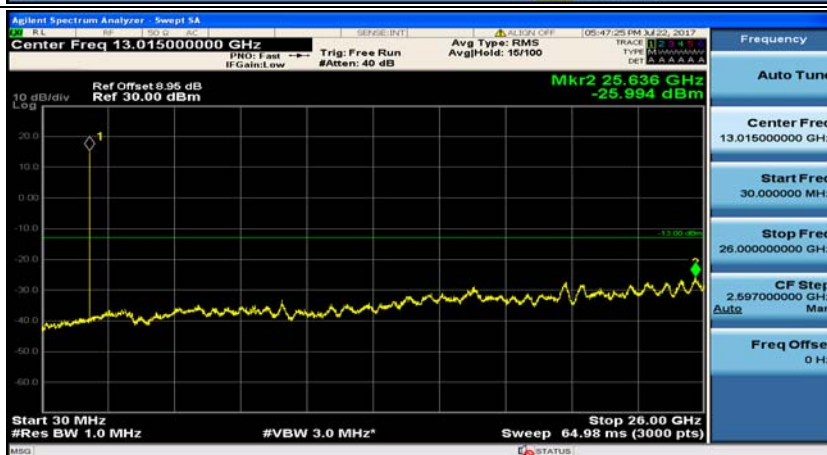

(Channel Bandwidth: 1.4 MHz)_MCH_16QAM_1RB#0

(Channel Bandwidth: 1.4 MHz)_MCH_16QAM_1RB#3

(Channel Bandwidth: 1.4 MHz)_HCH_16QAM_1RB#0

(Channel Bandwidth: 1.4 MHz)_HCH_16QAM_1RB#3

Channel Bandwidth: 3 MHz

(Channel Bandwidth: 3 MHz)_MCH_QPSK_1RB#0

(Channel Bandwidth: 3 MHz)_MCH_QPSK_1RB#7

(Channel Bandwidth: 3 MHz)_HCH_QPSK_1RB#0

(Channel Bandwidth: 3 MHz)_HCH_QPSK_1RB#7

(Channel Bandwidth: 3 MHz)_LCH_16QAM_1RB#0