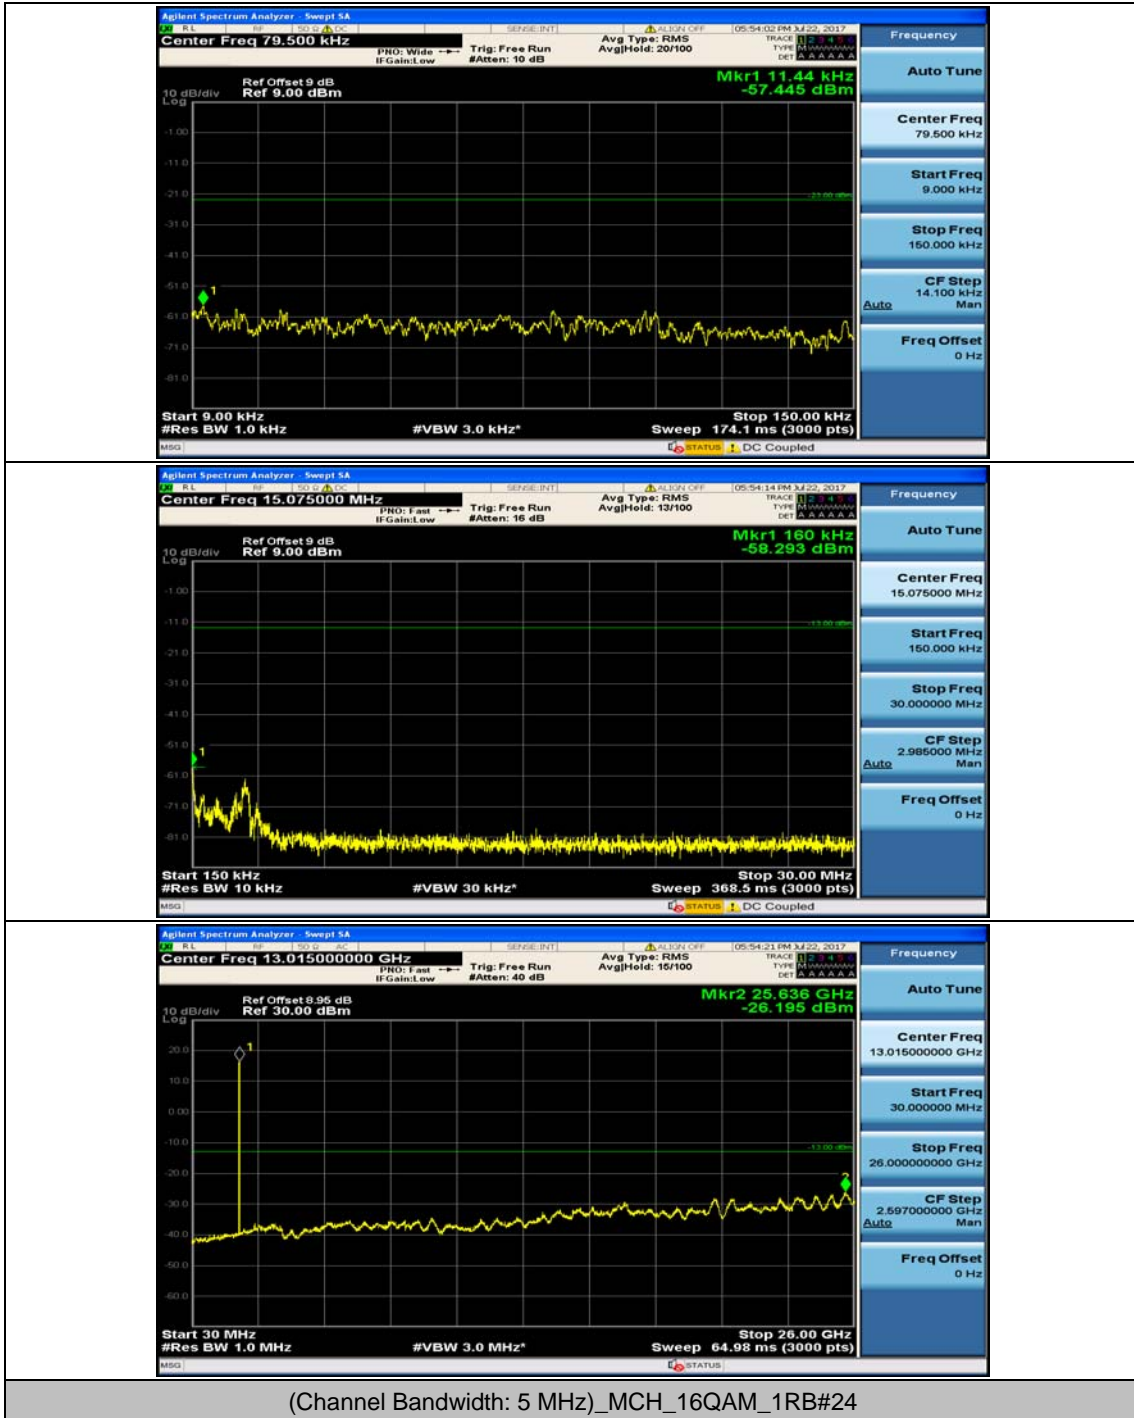

Channel Bandwidth: 5 MHz

(Channel Bandwidth: 5 MHz)_LCH_QPSK_1RB#0

(Channel Bandwidth: 5 MHz)_LCH_QPSK_1RB#12

(Channel Bandwidth: 5 MHz)_MCH_QPSK_1RB#0

(Channel Bandwidth: 5 MHz)_MCH_QPSK_1RB#12

(Channel Bandwidth: 5 MHz)_HCH_QPSK_1RB#0

(Channel Bandwidth: 5 MHz)_HCH_QPSK_1RB#12

(Channel Bandwidth: 5 MHz)_LCH_16QAM_1RB#0

(Channel Bandwidth: 5 MHz)_LCH_16QAM_1RB#12

(Channel Bandwidth: 5 MHz)_MCH_16QAM_1RB#0

(Channel Bandwidth: 5 MHz)_MCH_16QAM_1RB#12