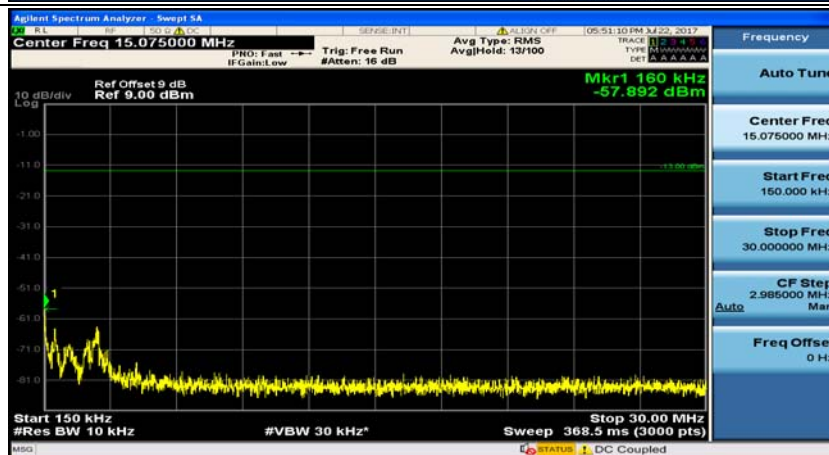

(Channel Bandwidth: 5 MHz)_LCH_16QAM_1RB#0