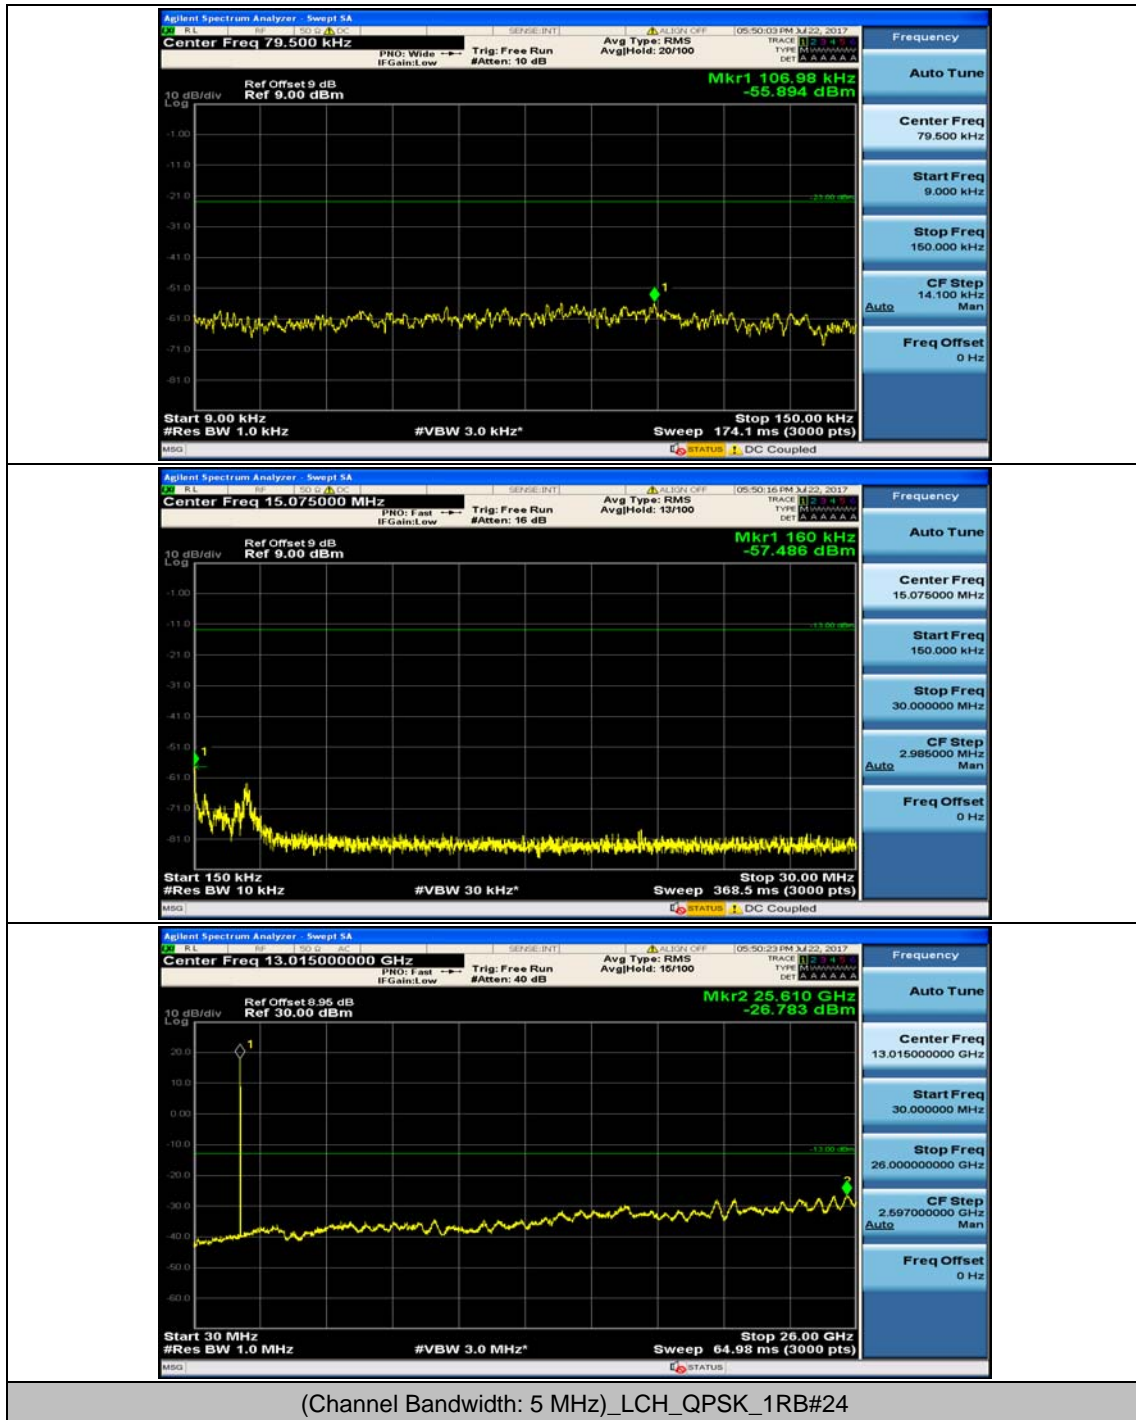

(Channel Bandwidth: 3 MHz)_LCH_16QAM_1RB#7

(Channel Bandwidth: 3 MHz)_MCH_16QAM_1RB#0

(Channel Bandwidth: 3 MHz)_MCH_16QAM_1RB#7

(Channel Bandwidth: 3 MHz)_HCH_16QAM_1RB#0

(Channel Bandwidth: 3 MHz)_HCH_16QAM_1RB#7

Channel Bandwidth: 5 MHz

(Channel Bandwidth: 5 MHz)_LCH_QPSK_1RB#0

(Channel Bandwidth: 5 MHz)_LCH_QPSK_1RB#12

(Channel Bandwidth: 5 MHz)_MCH_QPSK_1RB#0

(Channel Bandwidth: 5 MHz)_MCH_QPSK_1RB#12

(Channel Bandwidth: 5 MHz)_HCH_QPSK_1RB#0