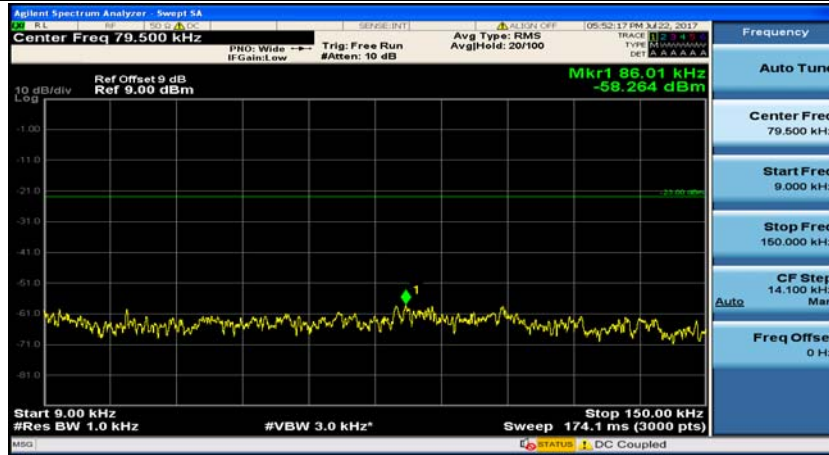

Channel Bandwidth: 5 MHz

(Channel Bandwidth: 5 MHz)_LCH_QPSK_1RB#0

(Channel Bandwidth: 5 MHz)_LCH_QPSK_1RB#12

(Channel Bandwidth: 5 MHz)_MCH_QPSK_1RB#0

(Channel Bandwidth: 5 MHz)_MCH_QPSK_1RB#12

(Channel Bandwidth: 5 MHz)_HCH_QPSK_1RB#0