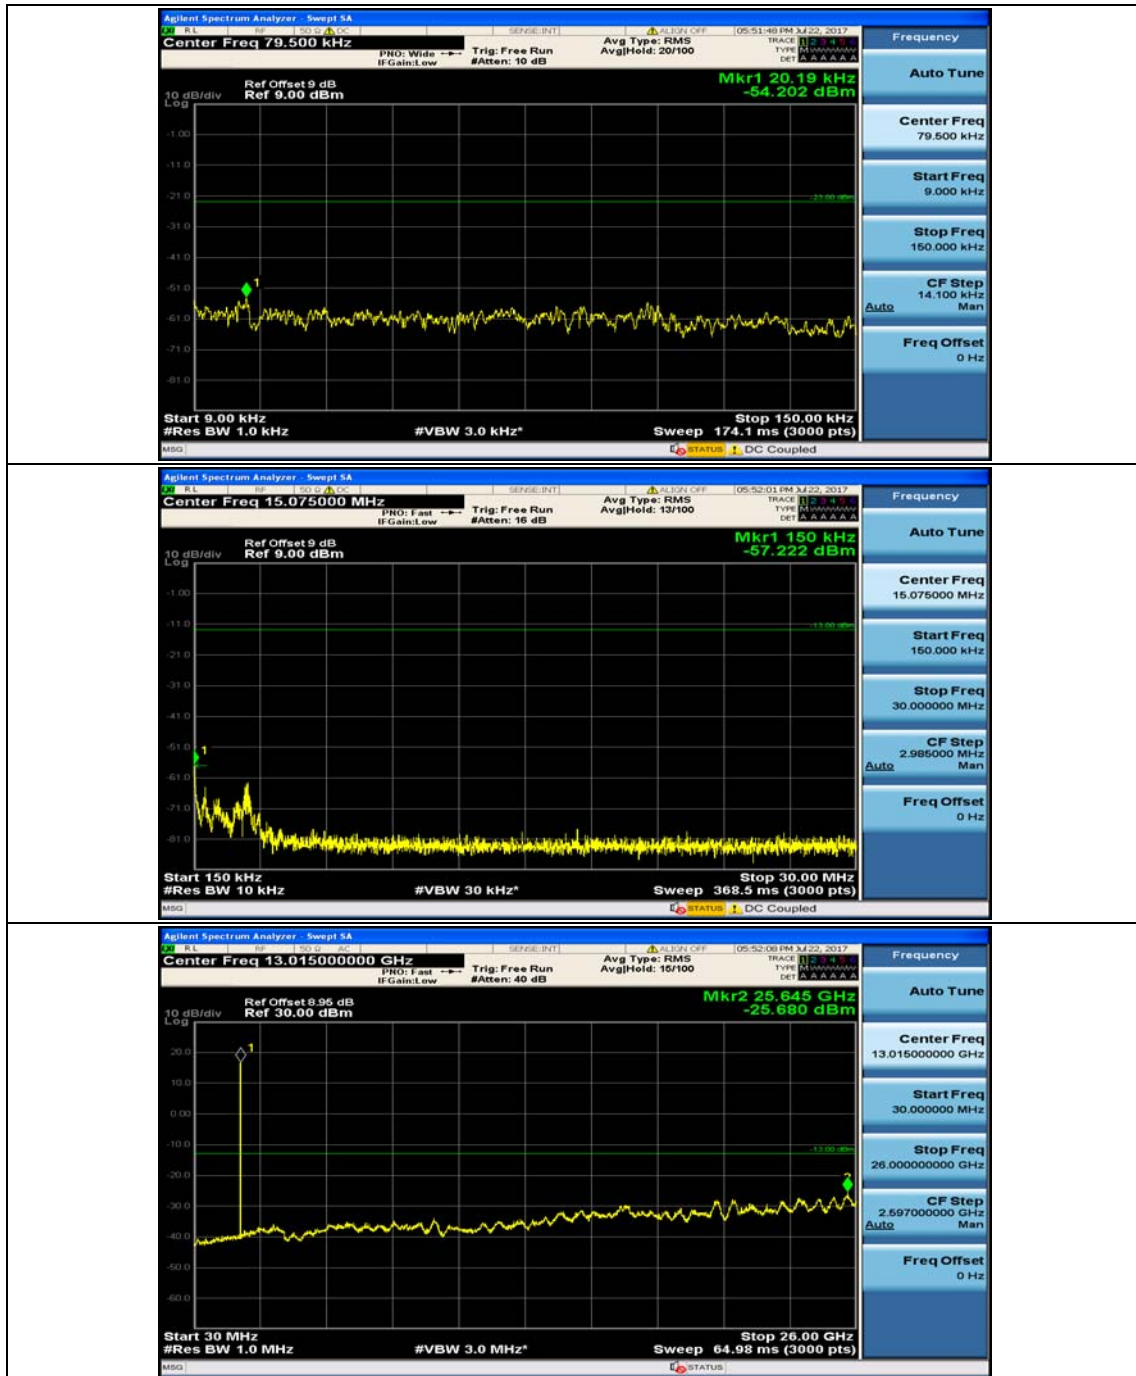

Channel Bandwidth: 5 MHz

(Channel Bandwidth: 5 MHz)_LCH_QPSK_1RB#0

(Channel Bandwidth: 5 MHz)_LCH_QPSK_1RB#12

(Channel Bandwidth: 5 MHz)_MCH_QPSK_1RB#0

(Channel Bandwidth: 5 MHz)_MCH_QPSK_1RB#12

(Channel Bandwidth: 5 MHz)_HCH_QPSK_1RB#0

(Channel Bandwidth: 5 MHz)_HCH_QPSK_1RB#12

(Channel Bandwidth: 5 MHz)_LCH_16QAM_1RB#0

(Channel Bandwidth: 5 MHz)_LCH_16QAM_1RB#12

(Channel Bandwidth: 5 MHz)_MCH_16QAM_1RB#0

(Channel Bandwidth: 5 MHz)_MCH_16QAM_1RB#12