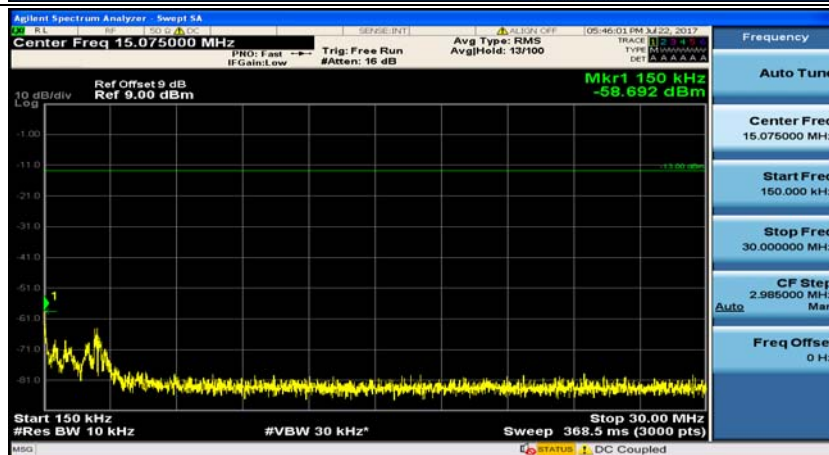

(Channel Bandwidth: 3 MHz)_MCH_16QAM_1RB#0