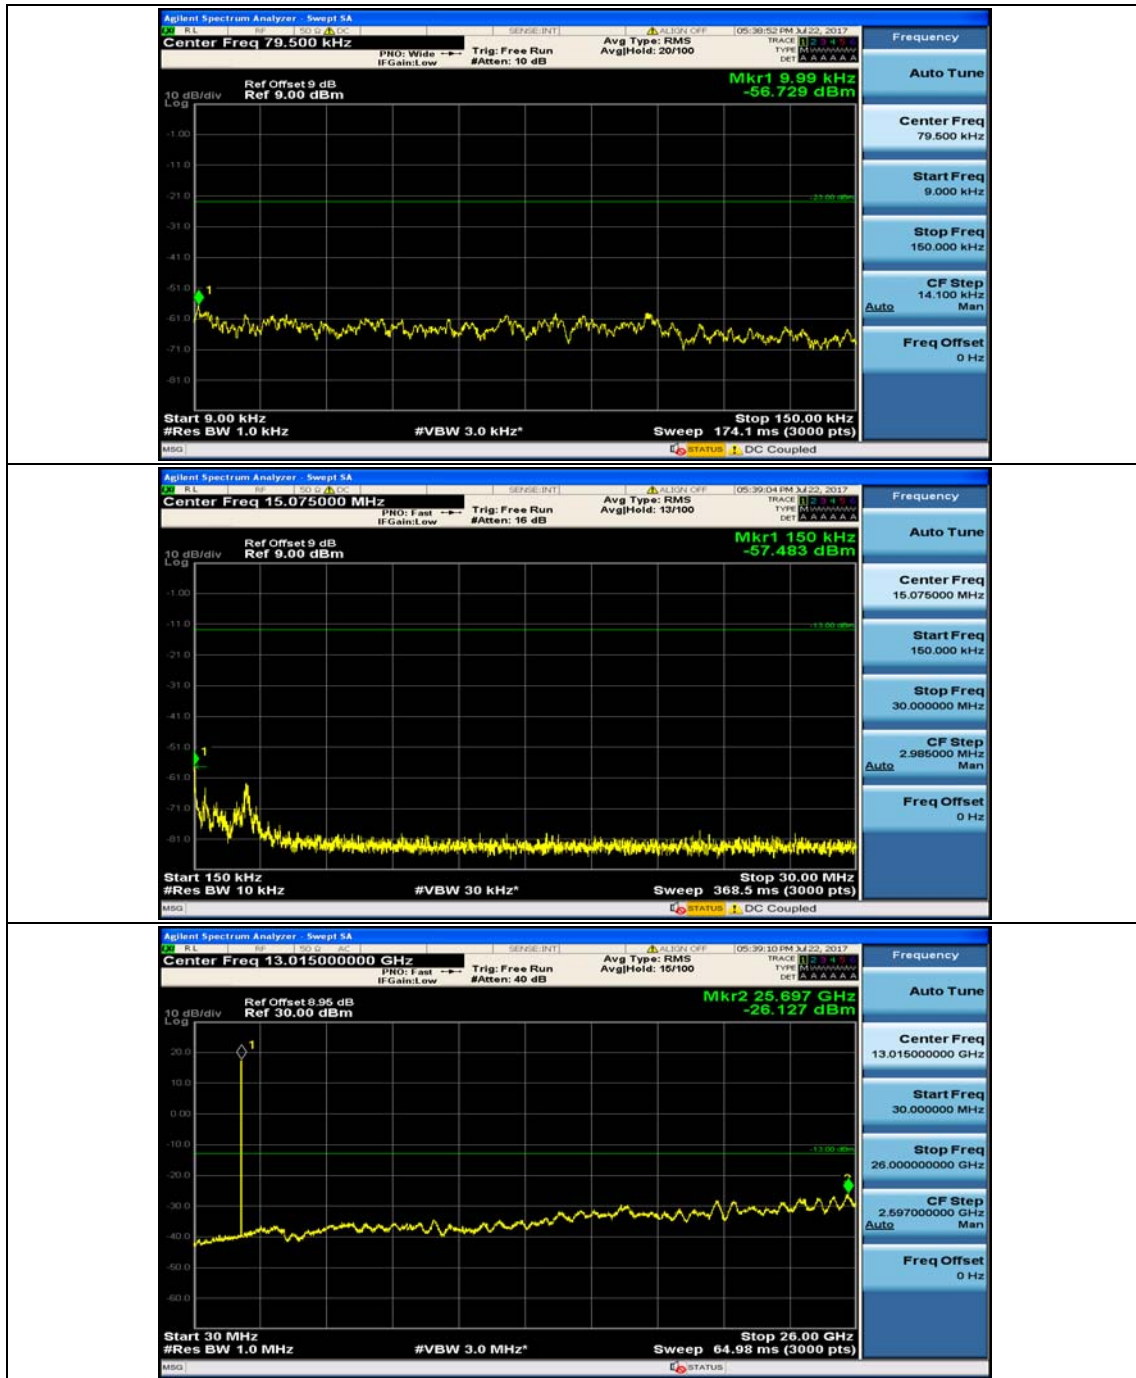

(Channel Bandwidth: 1.4 MHz)_MCH_16QAM_1RB#0

(Channel Bandwidth: 1.4 MHz)_MCH_16QAM_1RB#3

(Channel Bandwidth: 1.4 MHz)_HCH_16QAM_1RB#0

(Channel Bandwidth: 1.4 MHz)_HCH_16QAM_1RB#3

Channel Bandwidth: 3 MHz

(Channel Bandwidth: 3 MHz)_MCH_QPSK_1RB#0

(Channel Bandwidth: 3 MHz)_MCH_QPSK_1RB#7

(Channel Bandwidth: 3 MHz)_HCH_QPSK_1RB#0

(Channel Bandwidth: 3 MHz)_HCH_QPSK_1RB#7

(Channel Bandwidth: 3 MHz)_LCH_16QAM_1RB#0