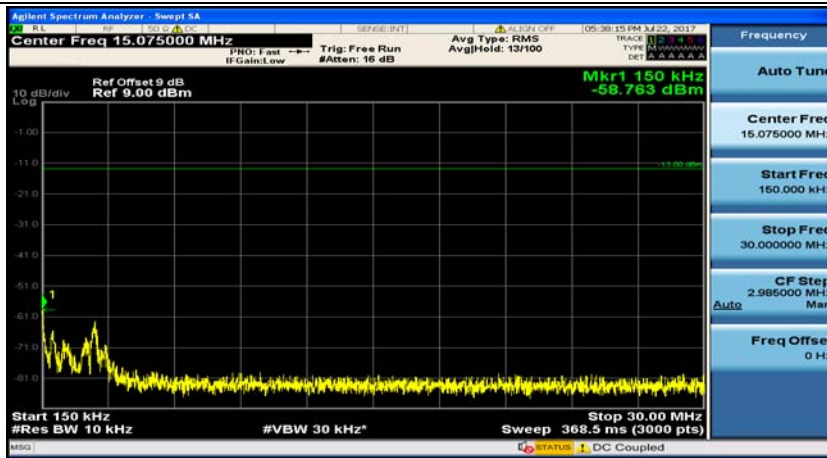

(Channel Bandwidth: 1.4 MHz)_MCH_16QAM_1RB#0

(Channel Bandwidth: 1.4 MHz)_MCH_16QAM_1RB#3

(Channel Bandwidth: 1.4 MHz)_HCH_16QAM_1RB#0

(Channel Bandwidth: 1.4 MHz)_HCH_16QAM_1RB#3

Channel Bandwidth: 3 MHz

(Channel Bandwidth: 3 MHz)_MCH_QPSK_1RB#0

(Channel Bandwidth: 3 MHz)_MCH_QPSK_1RB#7

(Channel Bandwidth: 3 MHz)_HCH_QPSK_1RB#0

(Channel Bandwidth: 3 MHz)_HCH_QPSK_1RB#7

(Channel Bandwidth: 3 MHz)_LCH_16QAM_1RB#0