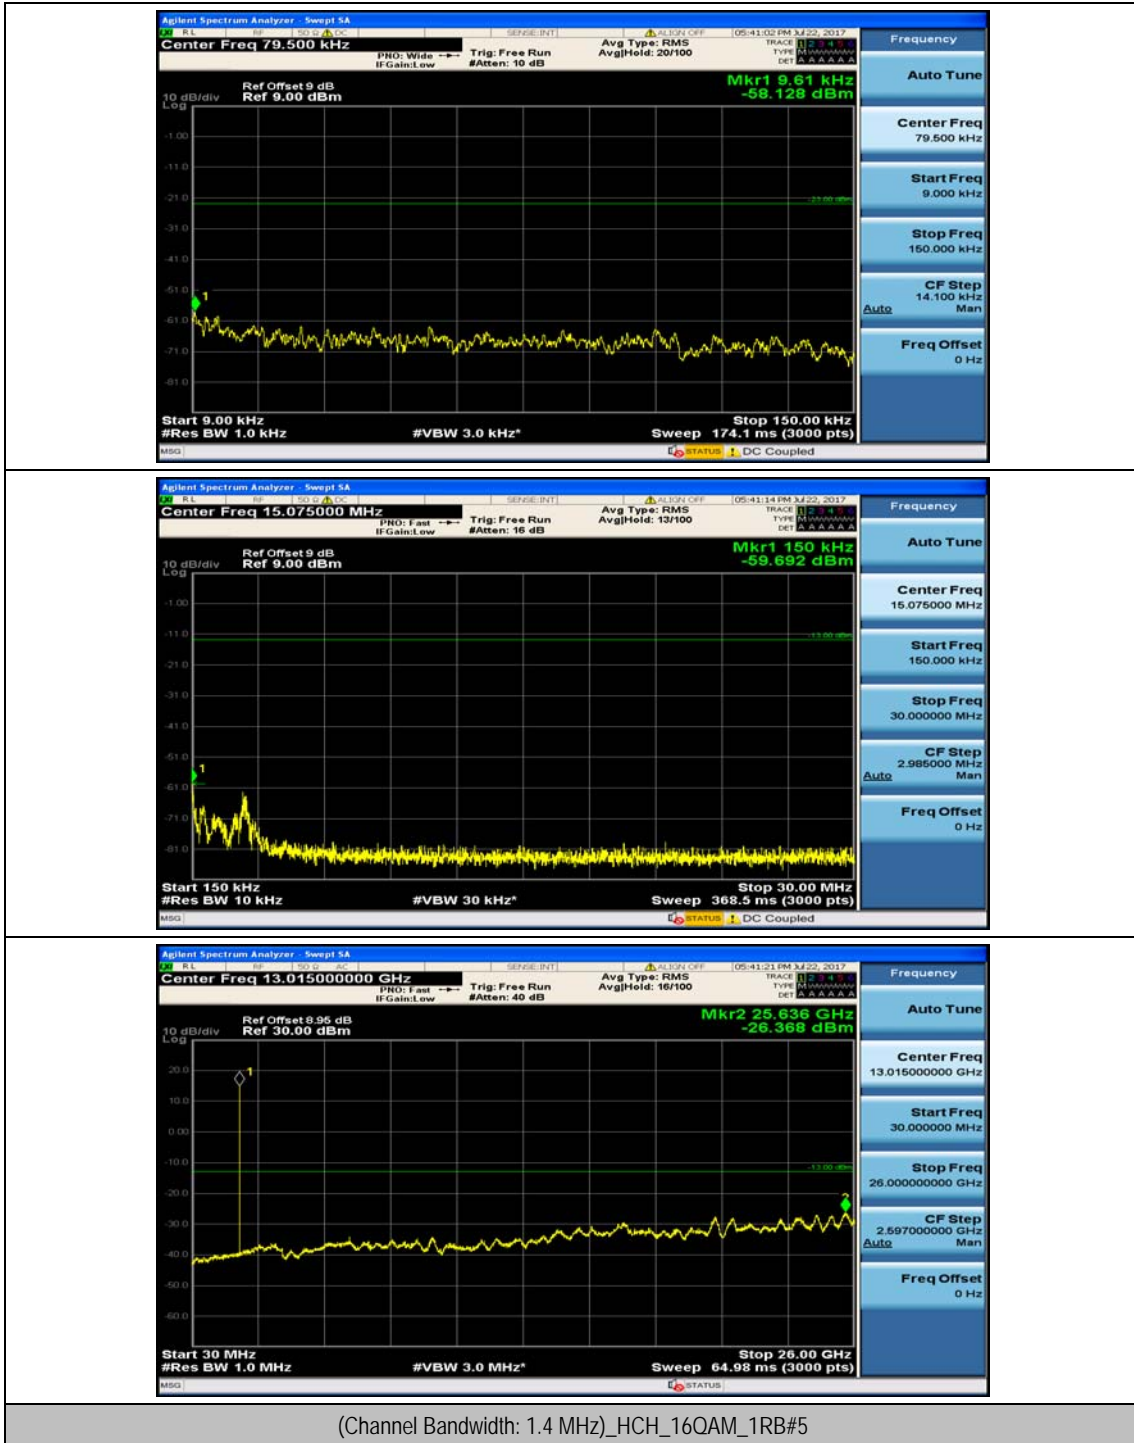

(Channel Bandwidth: 1.4 MHz)_MCH_16QAM_1RB#0

(Channel Bandwidth: 1.4 MHz)_MCH_16QAM_1RB#3

(Channel Bandwidth: 1.4 MHz)_HCH_16QAM_1RB#0

(Channel Bandwidth: 1.4 MHz)_HCH_16QAM_1RB#3

Channel Bandwidth: 3 MHz

(Channel Bandwidth: 3 MHz)_MCH_QPSK_1RB#0

(Channel Bandwidth: 3 MHz)_MCH_QPSK_1RB#7

(Channel Bandwidth: 3 MHz)_HCH_QPSK_1RB#0

(Channel Bandwidth: 3 MHz)_HCH_QPSK_1RB#7

(Channel Bandwidth: 3 MHz)_LCH_16QAM_1RB#0