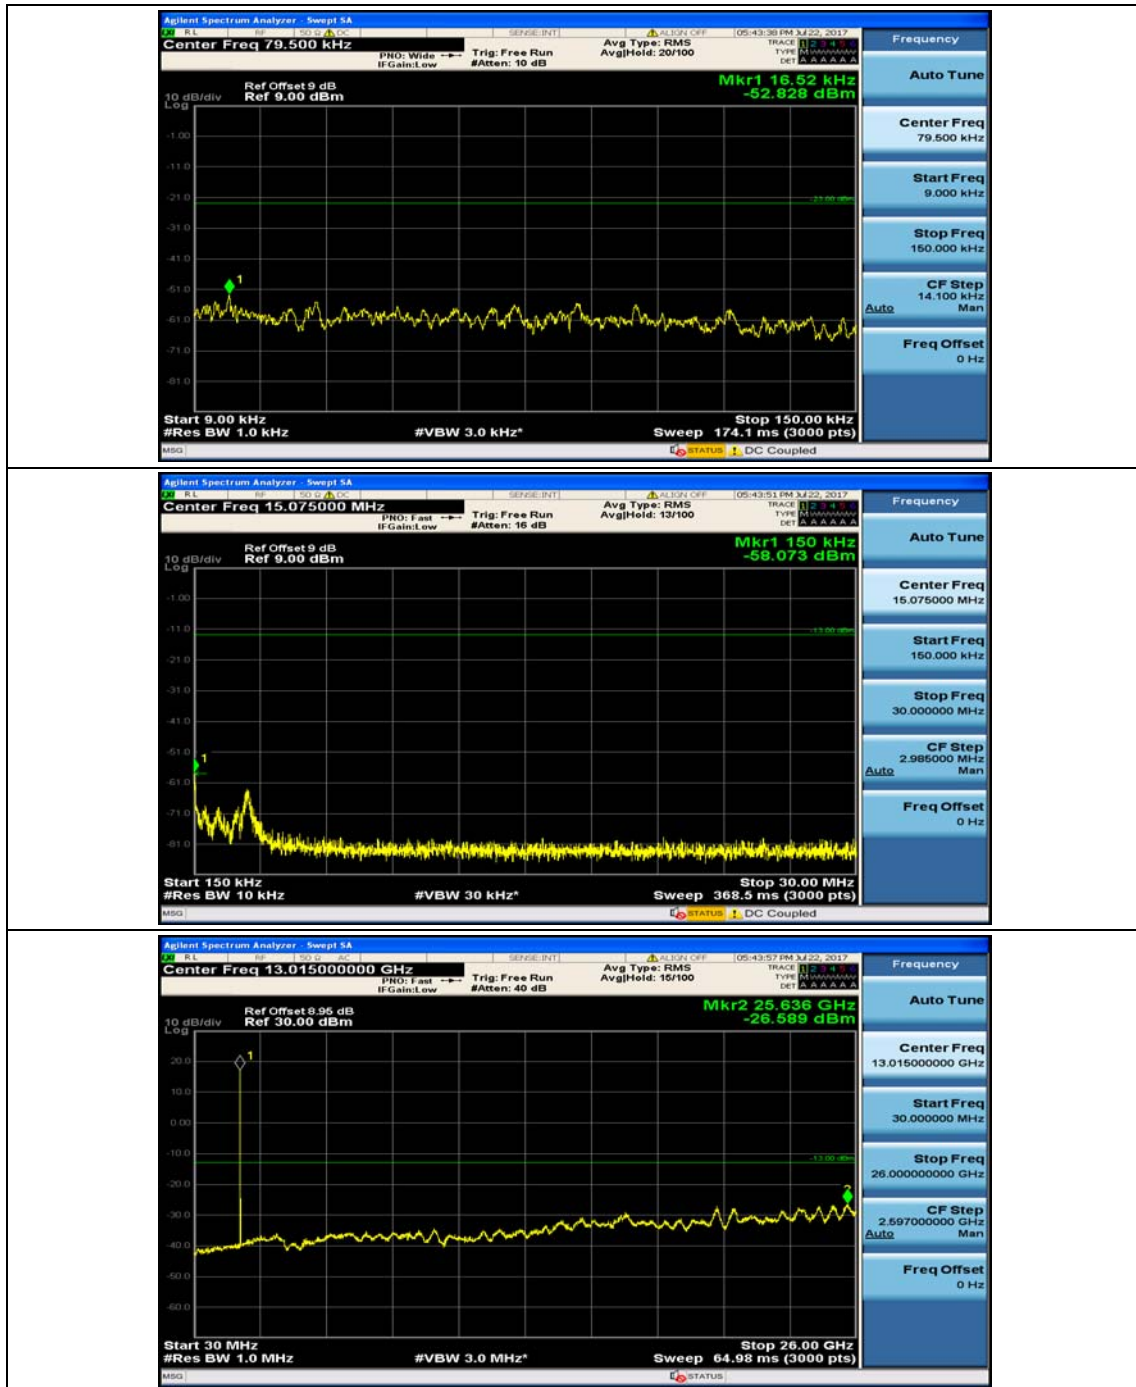

(Channel Bandwidth: 3 MHz)_MCH_QPSK_1RB#0

(Channel Bandwidth: 3 MHz)_MCH_QPSK_1RB#7

(Channel Bandwidth: 3 MHz)_HCH_QPSK_1RB#0

(Channel Bandwidth: 3 MHz)_HCH_QPSK_1RB#7

(Channel Bandwidth: 3 MHz)_LCH_16QAM_1RB#0

(Channel Bandwidth: 3 MHz)_LCH_16QAM_1RB#7

(Channel Bandwidth: 3 MHz)_MCH_16QAM_1RB#0

(Channel Bandwidth: 3 MHz)_MCH_16QAM_1RB#7

(Channel Bandwidth: 3 MHz)_HCH_16QAM_1RB#0

(Channel Bandwidth: 3 MHz)_HCH_16QAM_1RB#7