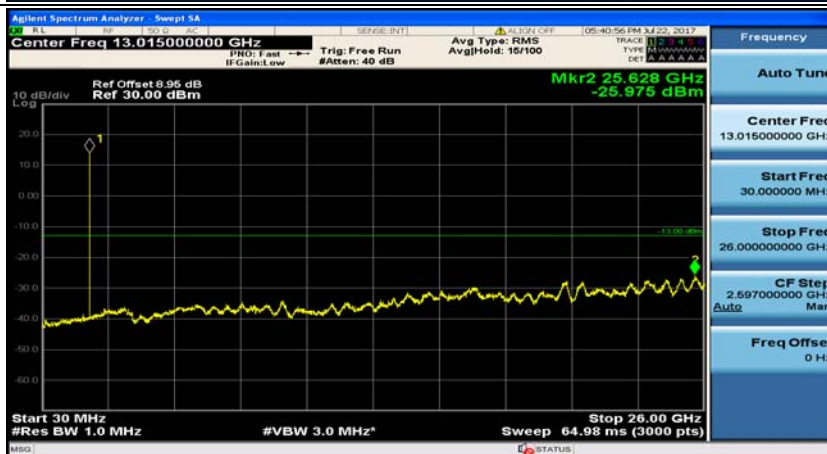

(Channel Bandwidth: 1.4 MHz)_MCH_16QAM_1RB#0

(Channel Bandwidth: 1.4 MHz)_MCH_16QAM_1RB#3

(Channel Bandwidth: 1.4 MHz)_HCH_16QAM_1RB#0

(Channel Bandwidth: 1.4 MHz)_HCH_16QAM_1RB#3

Channel Bandwidth: 3 MHz

(Channel Bandwidth: 3 MHz)_MCH_QPSK_1RB#0

(Channel Bandwidth: 3 MHz)_MCH_QPSK_1RB#7

(Channel Bandwidth: 3 MHz)_HCH_QPSK_1RB#0

(Channel Bandwidth: 3 MHz)_HCH_QPSK_1RB#7

(Channel Bandwidth: 3 MHz)_LCH_16QAM_1RB#0