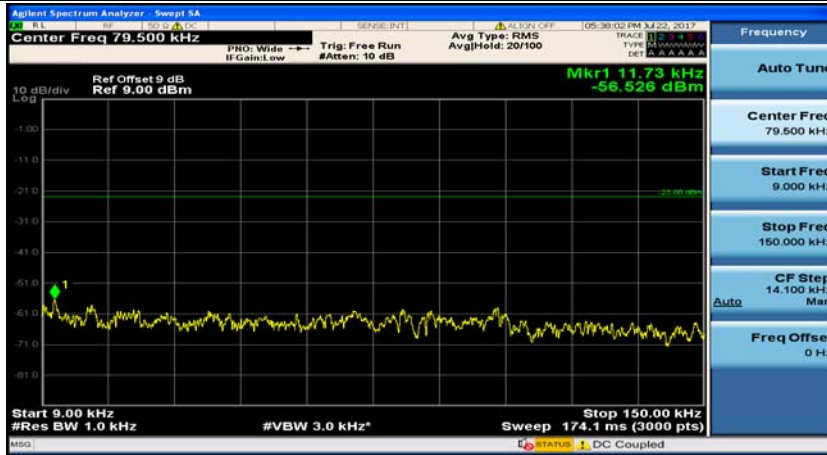

(Channel Bandwidth: 1.4 MHz)_MCH_16QAM_1RB#0

(Channel Bandwidth: 1.4 MHz)_MCH_16QAM_1RB#3

(Channel Bandwidth: 1.4 MHz)_HCH_16QAM_1RB#0

(Channel Bandwidth: 1.4 MHz)_HCH_16QAM_1RB#3

Channel Bandwidth: 3 MHz

(Channel Bandwidth: 3 MHz)_MCH_QPSK_1RB#0

(Channel Bandwidth: 3 MHz)_MCH_QPSK_1RB#7

(Channel Bandwidth: 3 MHz)_HCH_QPSK_1RB#0

(Channel Bandwidth: 3 MHz)_HCH_QPSK_1RB#7

(Channel Bandwidth: 3 MHz)_LCH_16QAM_1RB#0