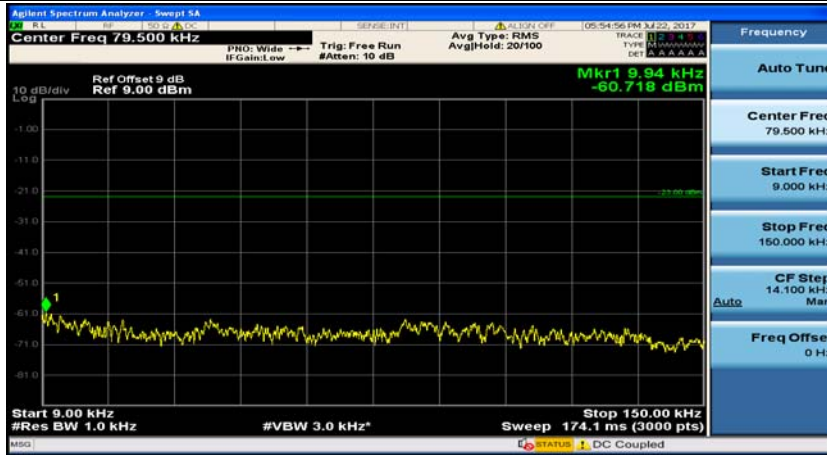

Channel Bandwidth: 5 MHz

(Channel Bandwidth: 5 MHz)_LCH_QPSK_1RB#0

(Channel Bandwidth: 5 MHz)_LCH_QPSK_1RB#12

(Channel Bandwidth: 5 MHz)_MCH_QPSK_1RB#0

(Channel Bandwidth: 5 MHz)_MCH_QPSK_1RB#12

(Channel Bandwidth: 5 MHz)_HCH_QPSK_1RB#0