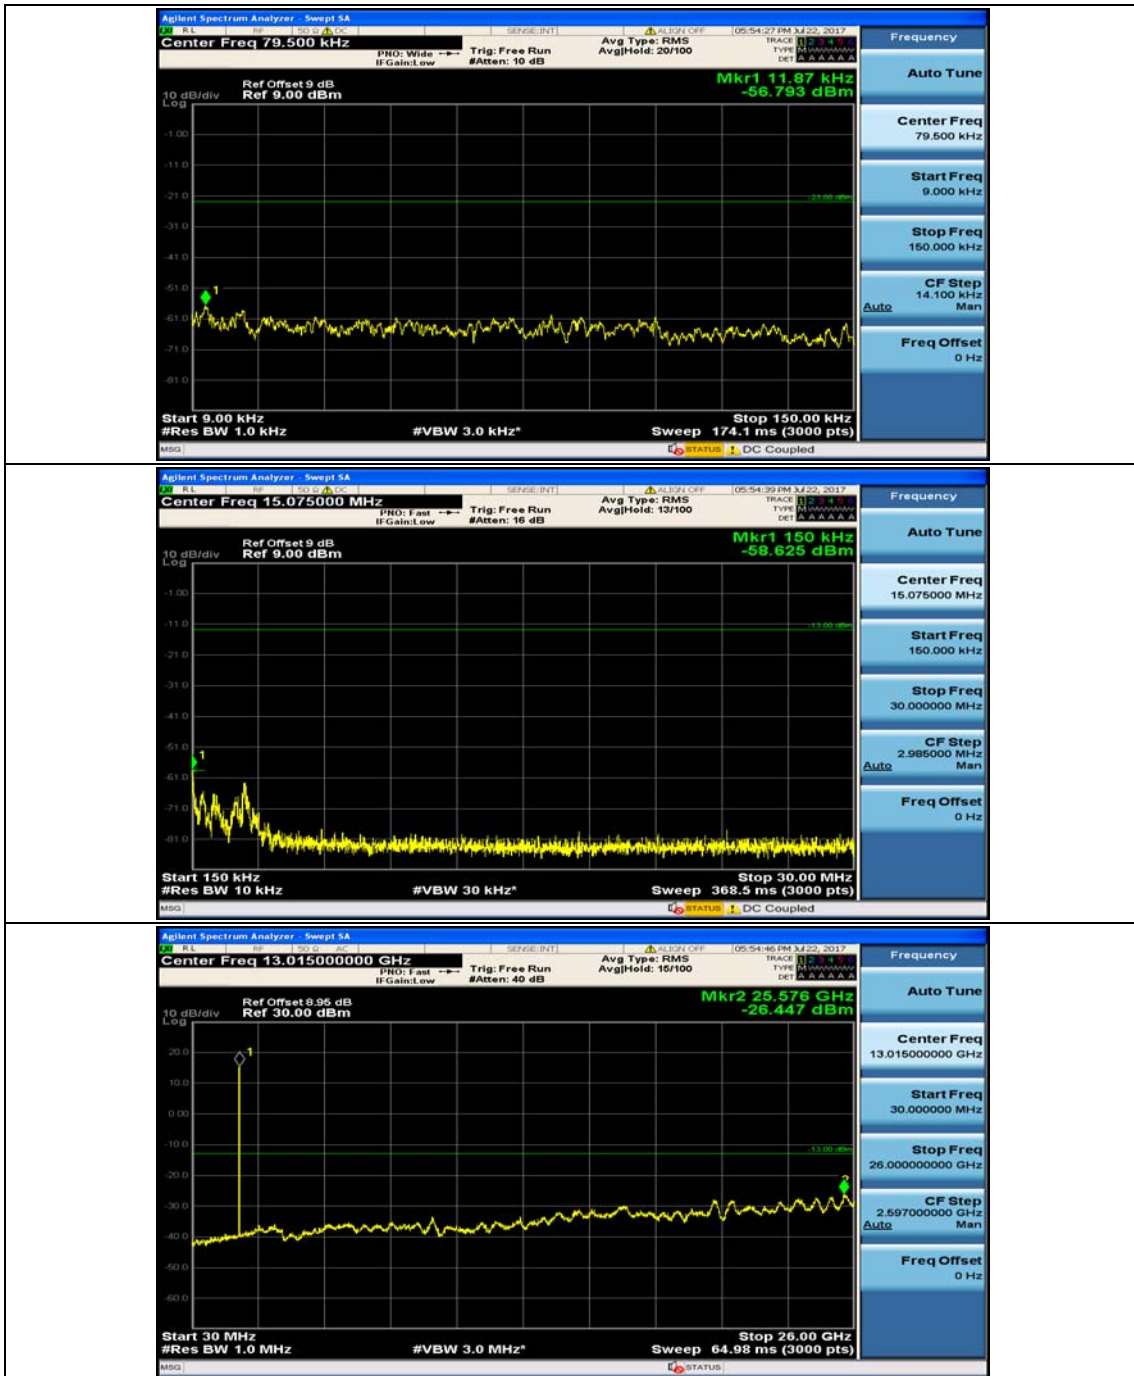

Channel Bandwidth: 5 MHz

(Channel Bandwidth: 5 MHz)_LCH_QPSK_1RB#0

(Channel Bandwidth: 5 MHz)_LCH_QPSK_1RB#12

(Channel Bandwidth: 5 MHz)_MCH_QPSK_1RB#0

(Channel Bandwidth: 5 MHz)_MCH_QPSK_1RB#12

(Channel Bandwidth: 5 MHz)_HCH_QPSK_1RB#0

(Channel Bandwidth: 5 MHz)_HCH_QPSK_1RB#12

(Channel Bandwidth: 5 MHz)_LCH_16QAM_1RB#0

(Channel Bandwidth: 5 MHz)_LCH_16QAM_1RB#12

(Channel Bandwidth: 5 MHz)_MCH_16QAM_1RB#0

(Channel Bandwidth: 5 MHz)_MCH_16QAM_1RB#12