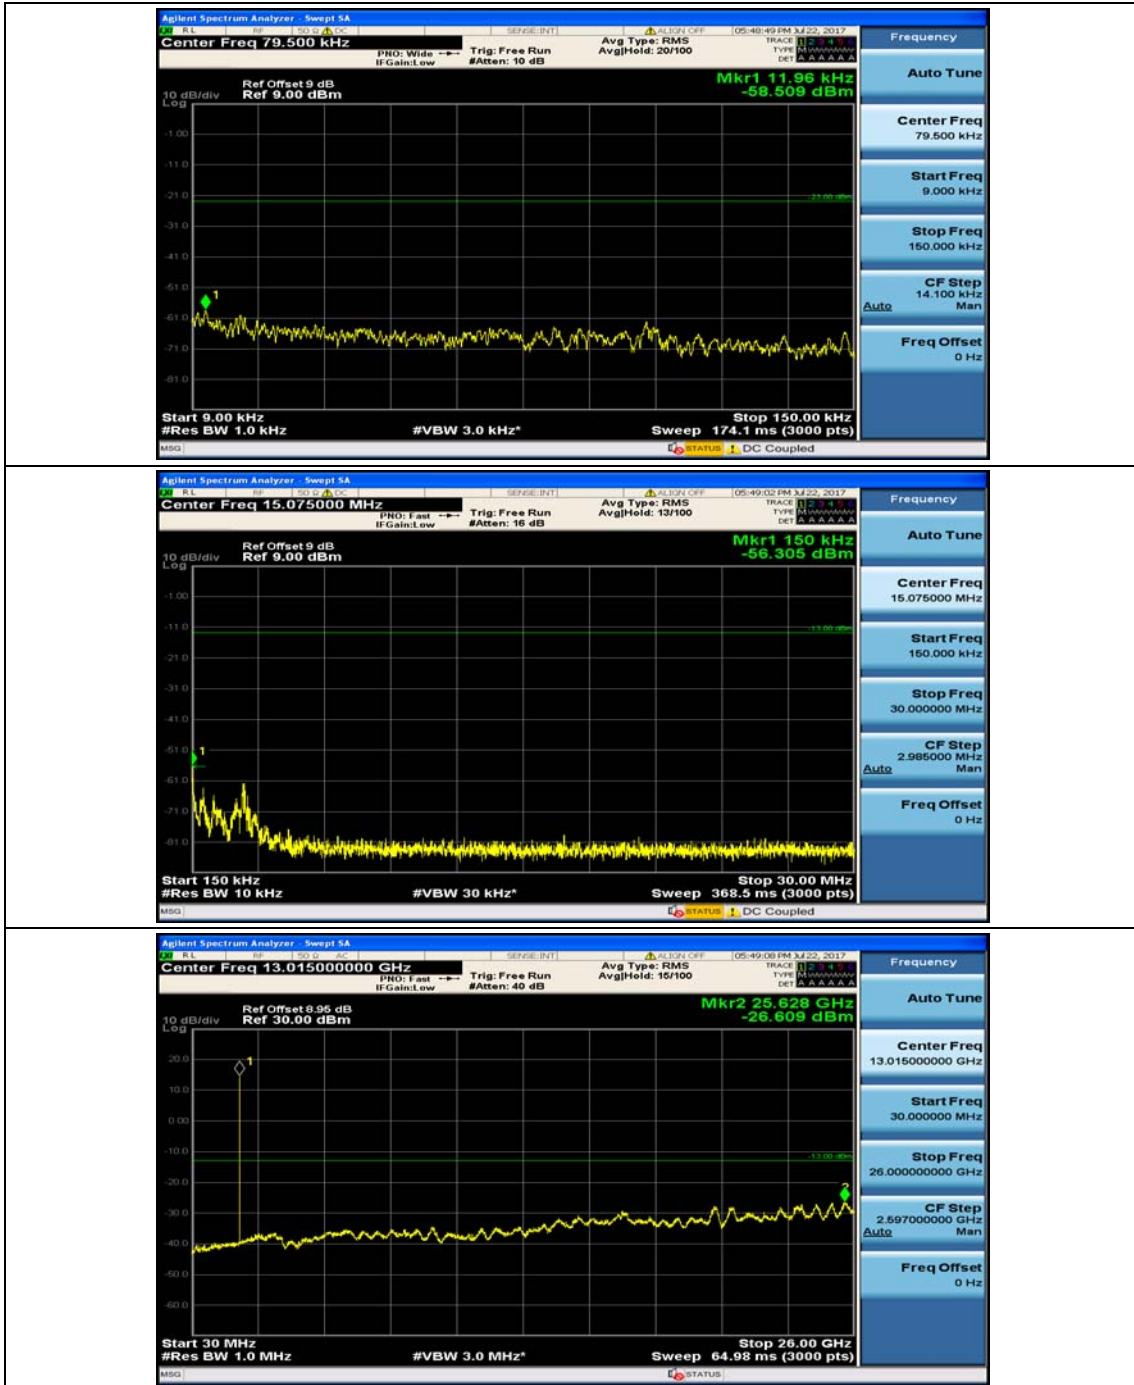

(Channel Bandwidth: 3 MHz)_MCH_QPSK_1RB#0

(Channel Bandwidth: 3 MHz)_MCH_QPSK_1RB#7

(Channel Bandwidth: 3 MHz)_HCH_QPSK_1RB#0

(Channel Bandwidth: 3 MHz)_HCH_QPSK_1RB#7

(Channel Bandwidth: 3 MHz)_LCH_16QAM_1RB#0

(Channel Bandwidth: 3 MHz)_LCH_16QAM_1RB#7

(Channel Bandwidth: 3 MHz)_MCH_16QAM_1RB#0

(Channel Bandwidth: 3 MHz)_MCH_16QAM_1RB#7

(Channel Bandwidth: 3 MHz)_HCH_16QAM_1RB#0

(Channel Bandwidth: 3 MHz)_HCH_16QAM_1RB#7

Channel Bandwidth: 5 MHz

(Channel Bandwidth: 5 MHz)_LCH_QPSK_1RB#0

(Channel Bandwidth: 5 MHz)_LCH_QPSK_1RB#12

(Channel Bandwidth: 5 MHz)_MCH_QPSK_1RB#0

(Channel Bandwidth: 5 MHz)_MCH_QPSK_1RB#12

(Channel Bandwidth: 5 MHz)_HCH_QPSK_1RB#0