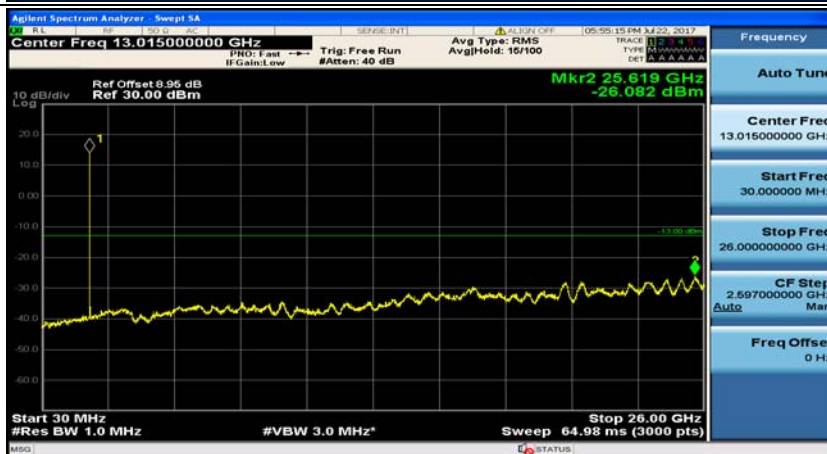

Channel Bandwidth: 5 MHz

(Channel Bandwidth: 5 MHz)_LCH_QPSK_1RB#0

(Channel Bandwidth: 5 MHz)_LCH_QPSK_1RB#12

(Channel Bandwidth: 5 MHz)_MCH_QPSK_1RB#0

(Channel Bandwidth: 5 MHz)_MCH_QPSK_1RB#12

(Channel Bandwidth: 5 MHz)_HCH_QPSK_1RB#0