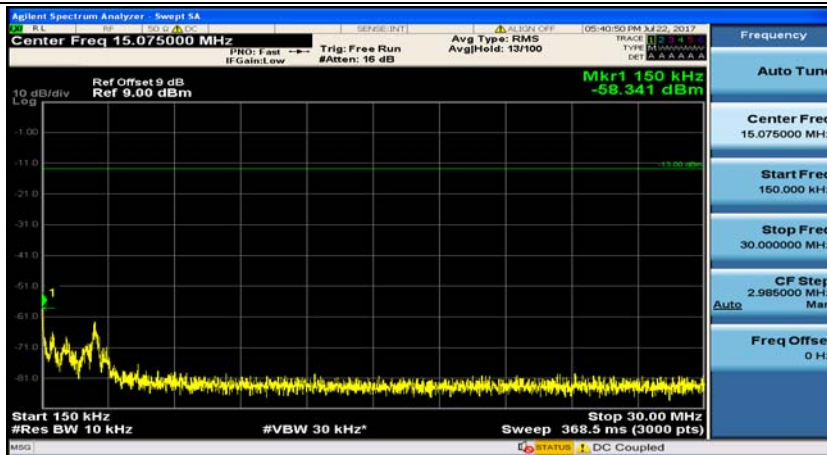

(Channel Bandwidth: 1.4 MHz)_MCH_16QAM_1RB#0

(Channel Bandwidth: 1.4 MHz)_MCH_16QAM_1RB#3

(Channel Bandwidth: 1.4 MHz)_HCH_16QAM_1RB#0

(Channel Bandwidth: 1.4 MHz)_HCH_16QAM_1RB#3

Channel Bandwidth: 3 MHz

(Channel Bandwidth: 3 MHz)_MCH_QPSK_1RB#0

(Channel Bandwidth: 3 MHz)_MCH_QPSK_1RB#7

(Channel Bandwidth: 3 MHz)_HCH_QPSK_1RB#0

(Channel Bandwidth: 3 MHz)_HCH_QPSK_1RB#7

(Channel Bandwidth: 3 MHz)_LCH_16QAM_1RB#0