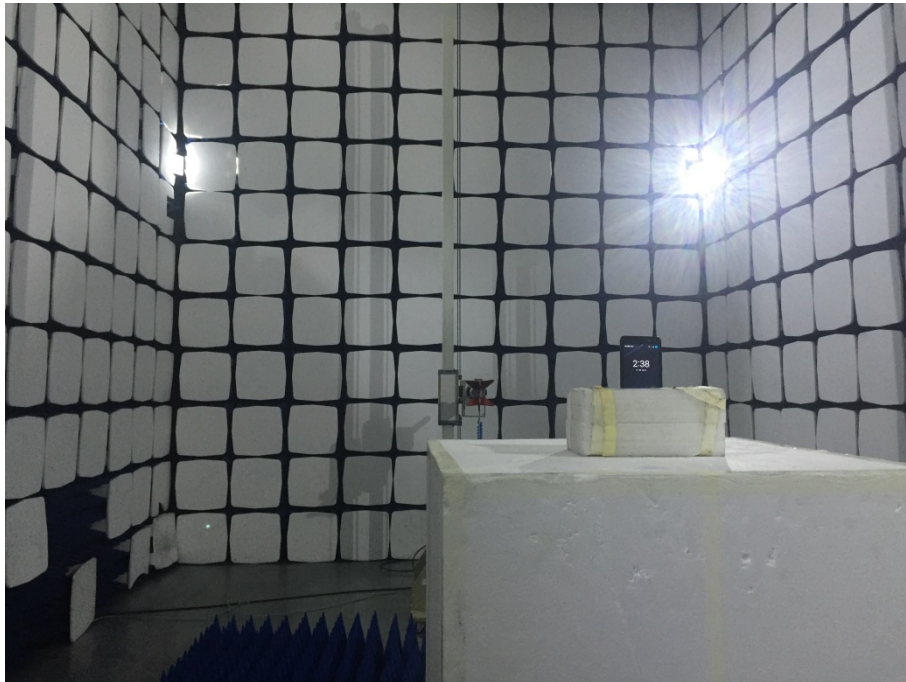


EXHIBIT 4 - TEST SETUP PHOTOGRAPHS

Spurious Radiation Test Setup (9kHz to 30MHz)

Spurious Radiation Test Setup (30MHz to 1G)

Spurious Radiation Test Setup (1G to 18GHz)

Spurious Radiation Test Setup (18G to 40GHz)

Extreme Condition Test Setup

Mobile Communication Test Setup