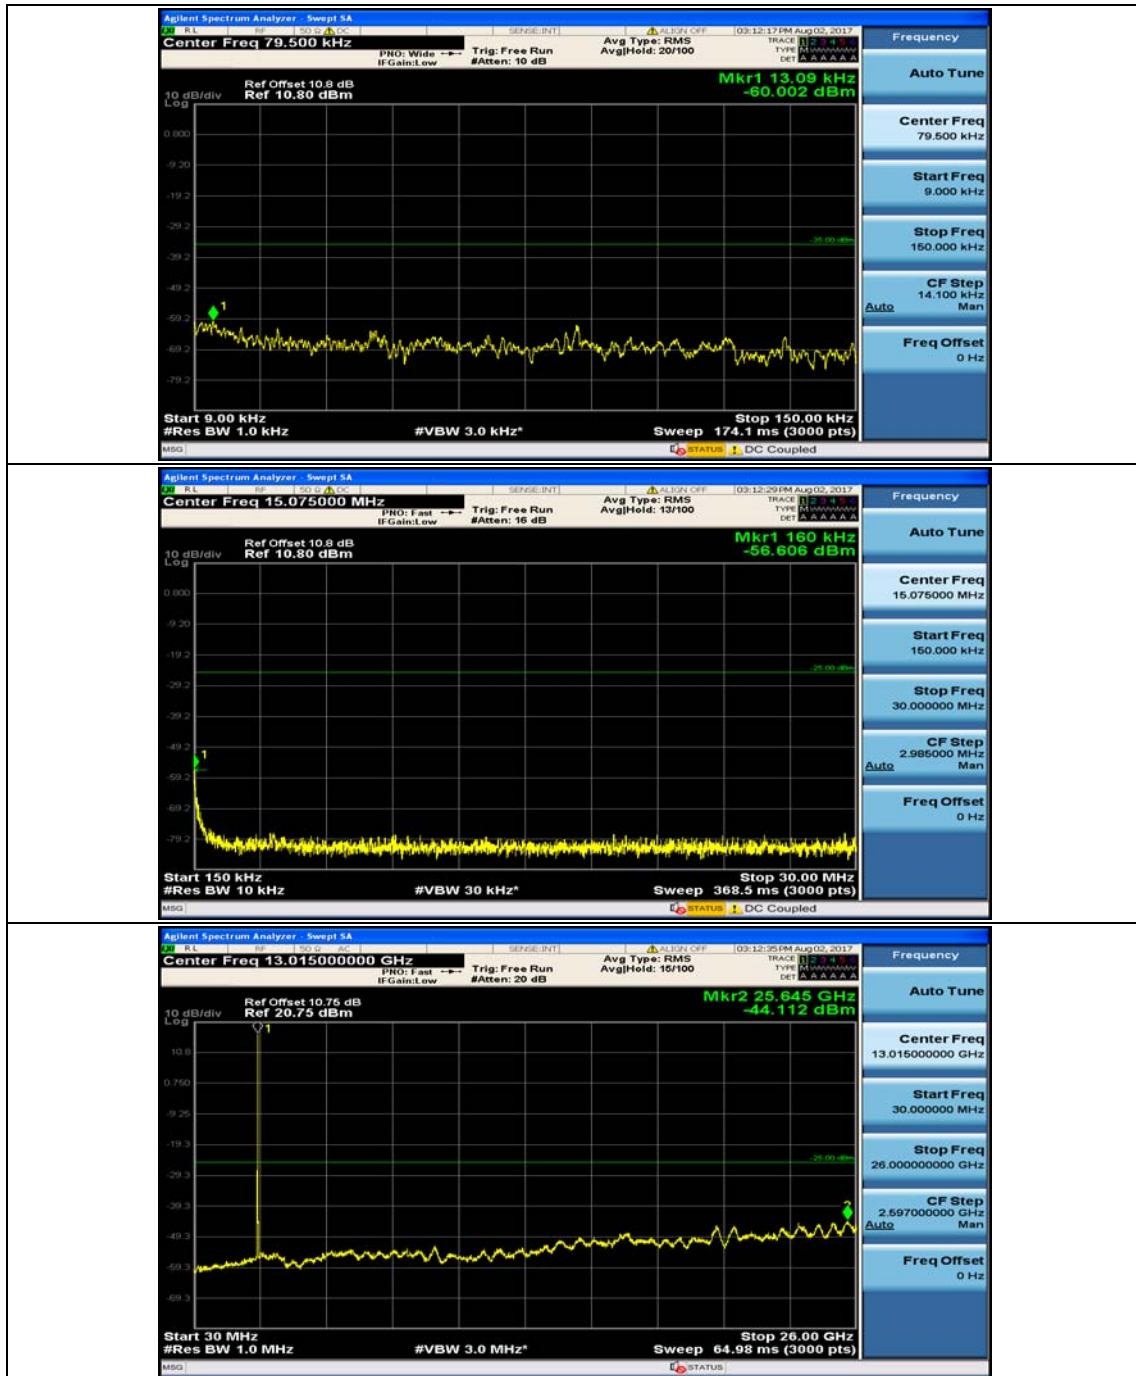

Channel Bandwidth: 10 MHz_HCH_QPSK_1RB#24

Channel Bandwidth: 10 MHz_LCH_16QAM_1RB#0

Channel Bandwidth: 10 MHz_LCH_16QAM_1RB#24

Channel Bandwidth: 10 MHz_MCH_16QAM_1RB#0

Channel Bandwidth: 10 MHz_MCH_16QAM_1RB#24

Channel Bandwidth: 10 MHz_HCH_16QAM_1RB#0

Channel Bandwidth: 10 MHz_HCH_16QAM_1RB#24

Channel Bandwidth: 10 MHz_HCH_16QAM_1RB#49

Channel Bandwidth: 15 MHz

(Channel Bandwidth:15 MHz)_MCH_QPSK_1RB#0

(Channel Bandwidth:15 MHz)_MCH_QPSK_1RB#37