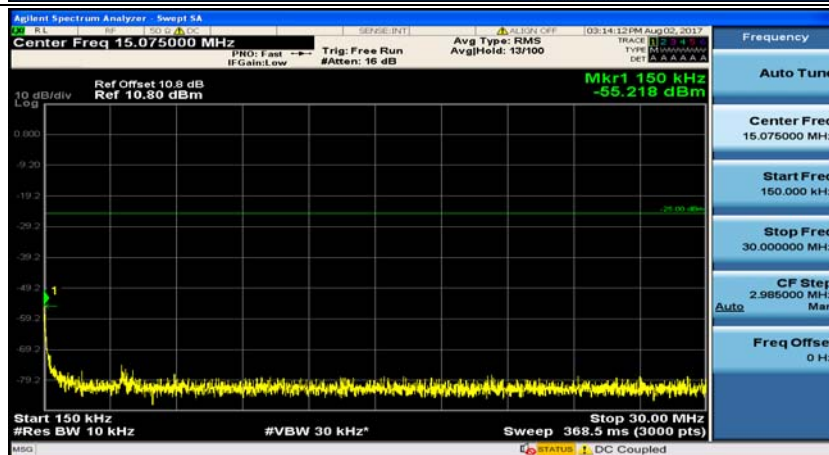

(Channel Bandwidth:15 MHz)_HCH_QPSK_1RB#0

(Channel Bandwidth:15 MHz)_HCH_QPSK_1RB#37