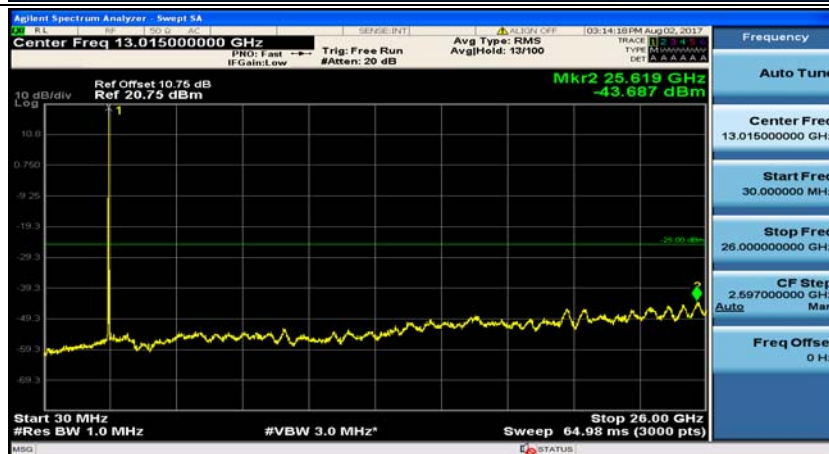

(Channel Bandwidth:15 MHz)_HCH_QPSK_1RB#0

(Channel Bandwidth:15 MHz)_HCH_QPSK_1RB#37