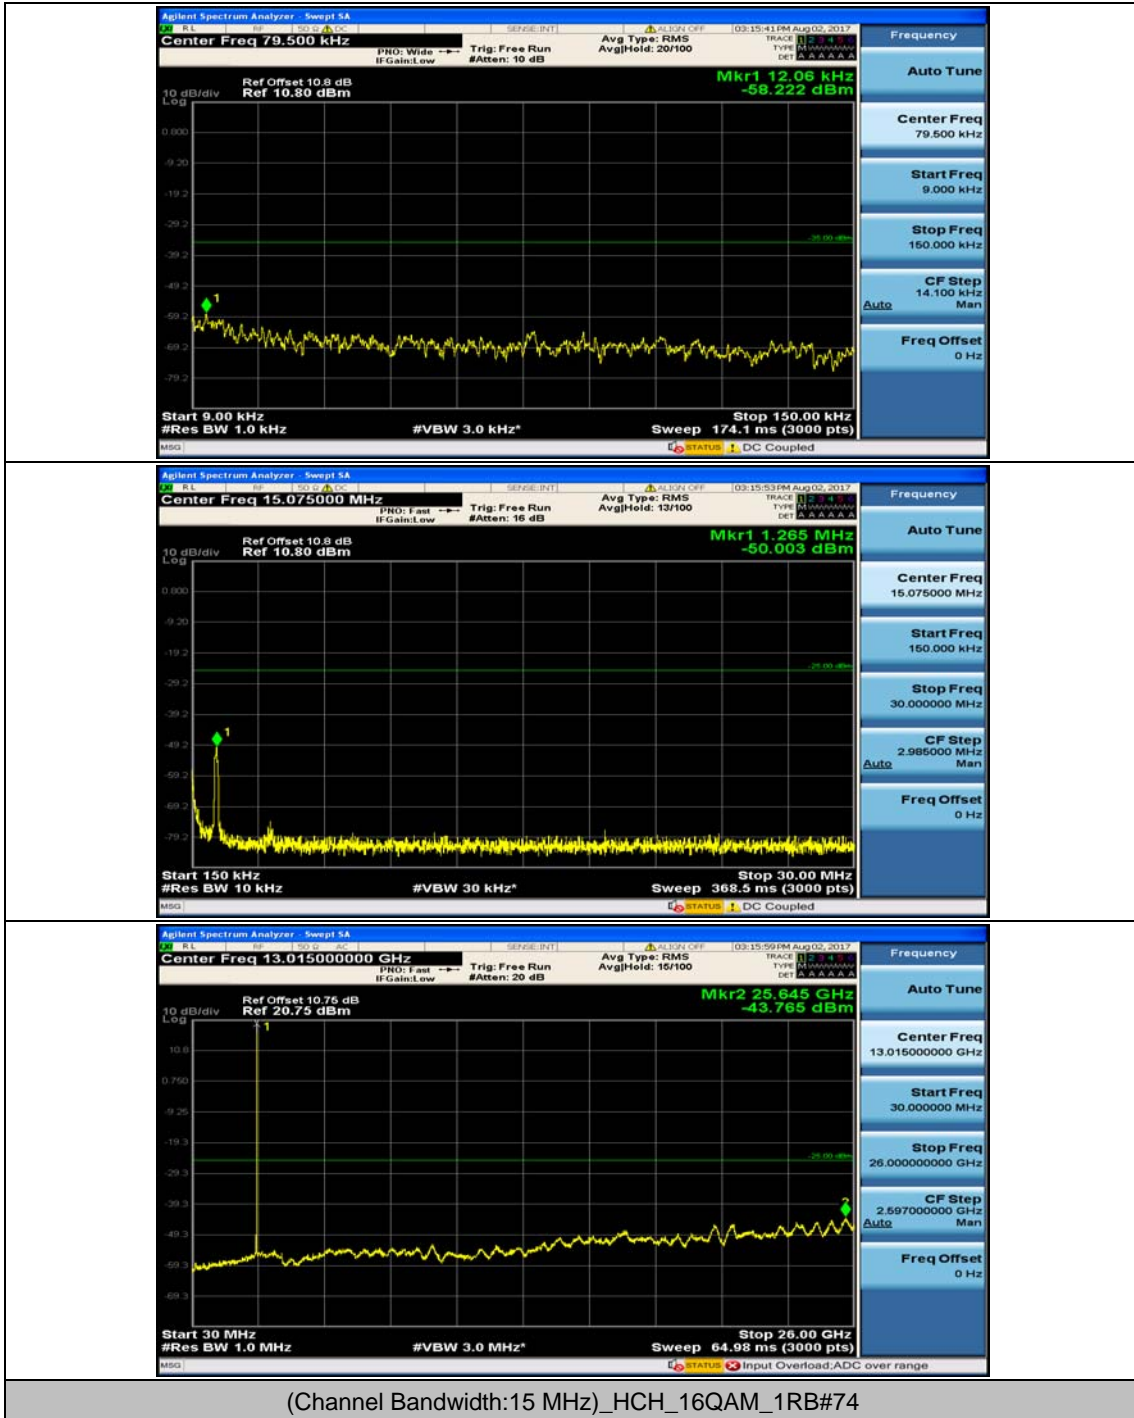

(Channel Bandwidth:15 MHz)_MCH_16QAM_1RB#37

(Channel Bandwidth:15 MHz)_HCH_16QAM_1RB#0

(Channel Bandwidth:15 MHz)_HCH_16QAM_1RB#37

Channel Bandwidth: 20 MHz