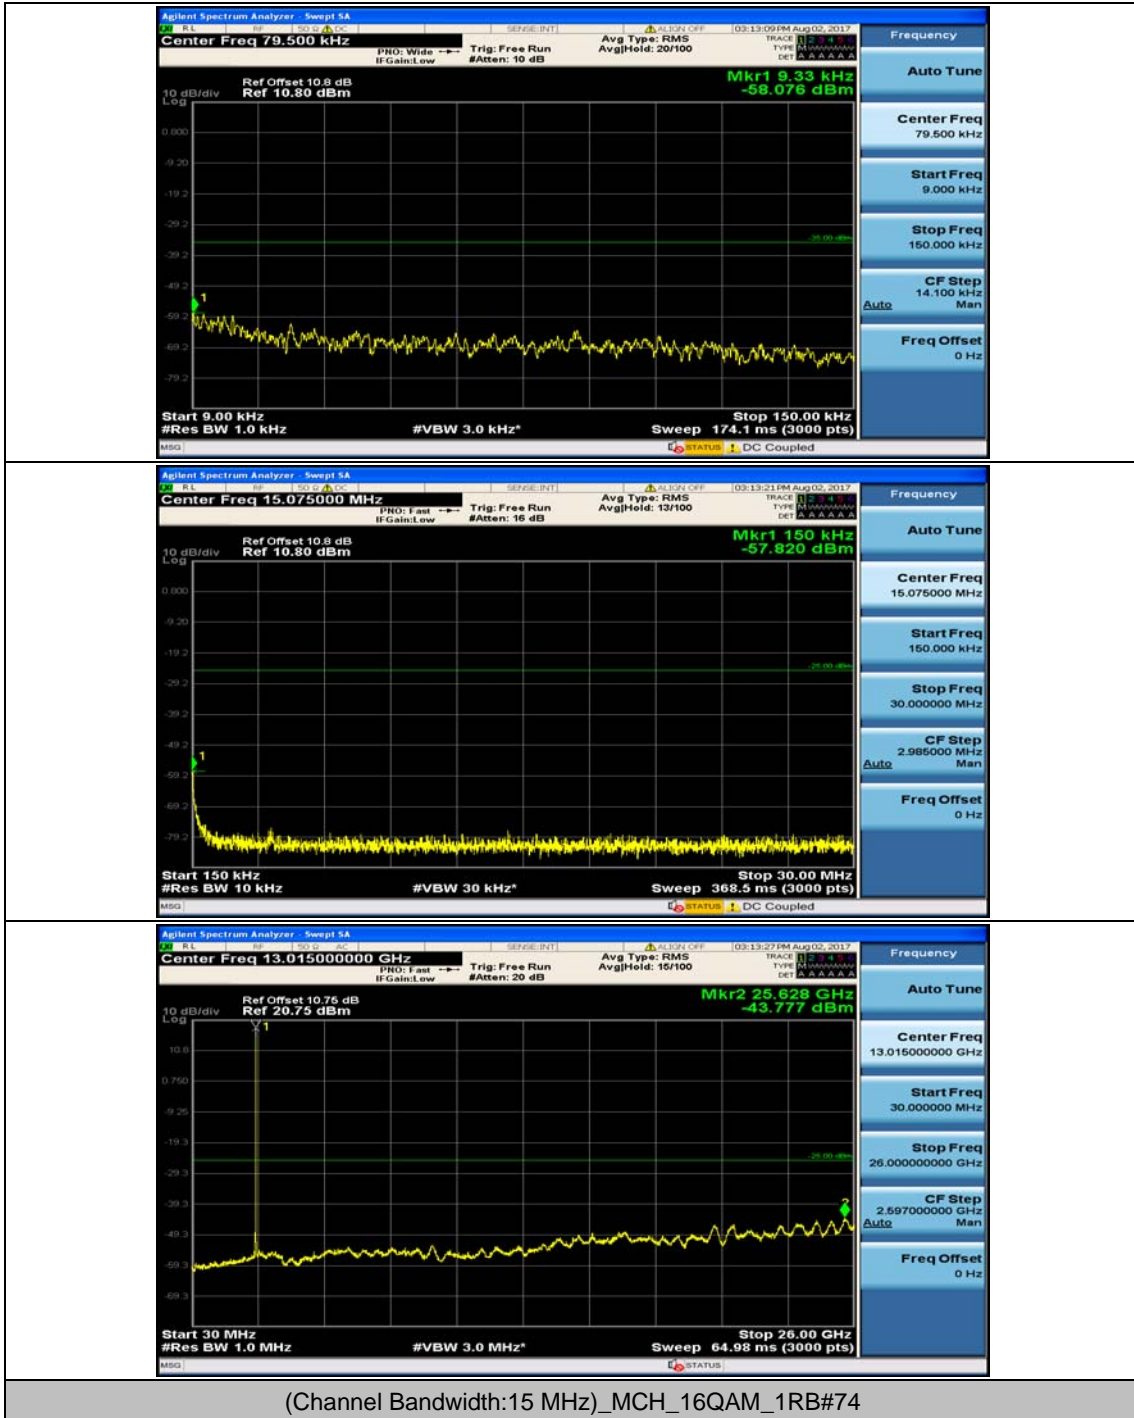

(Channel Bandwidth:15 MHz)_MCH_16QAM_1RB#37