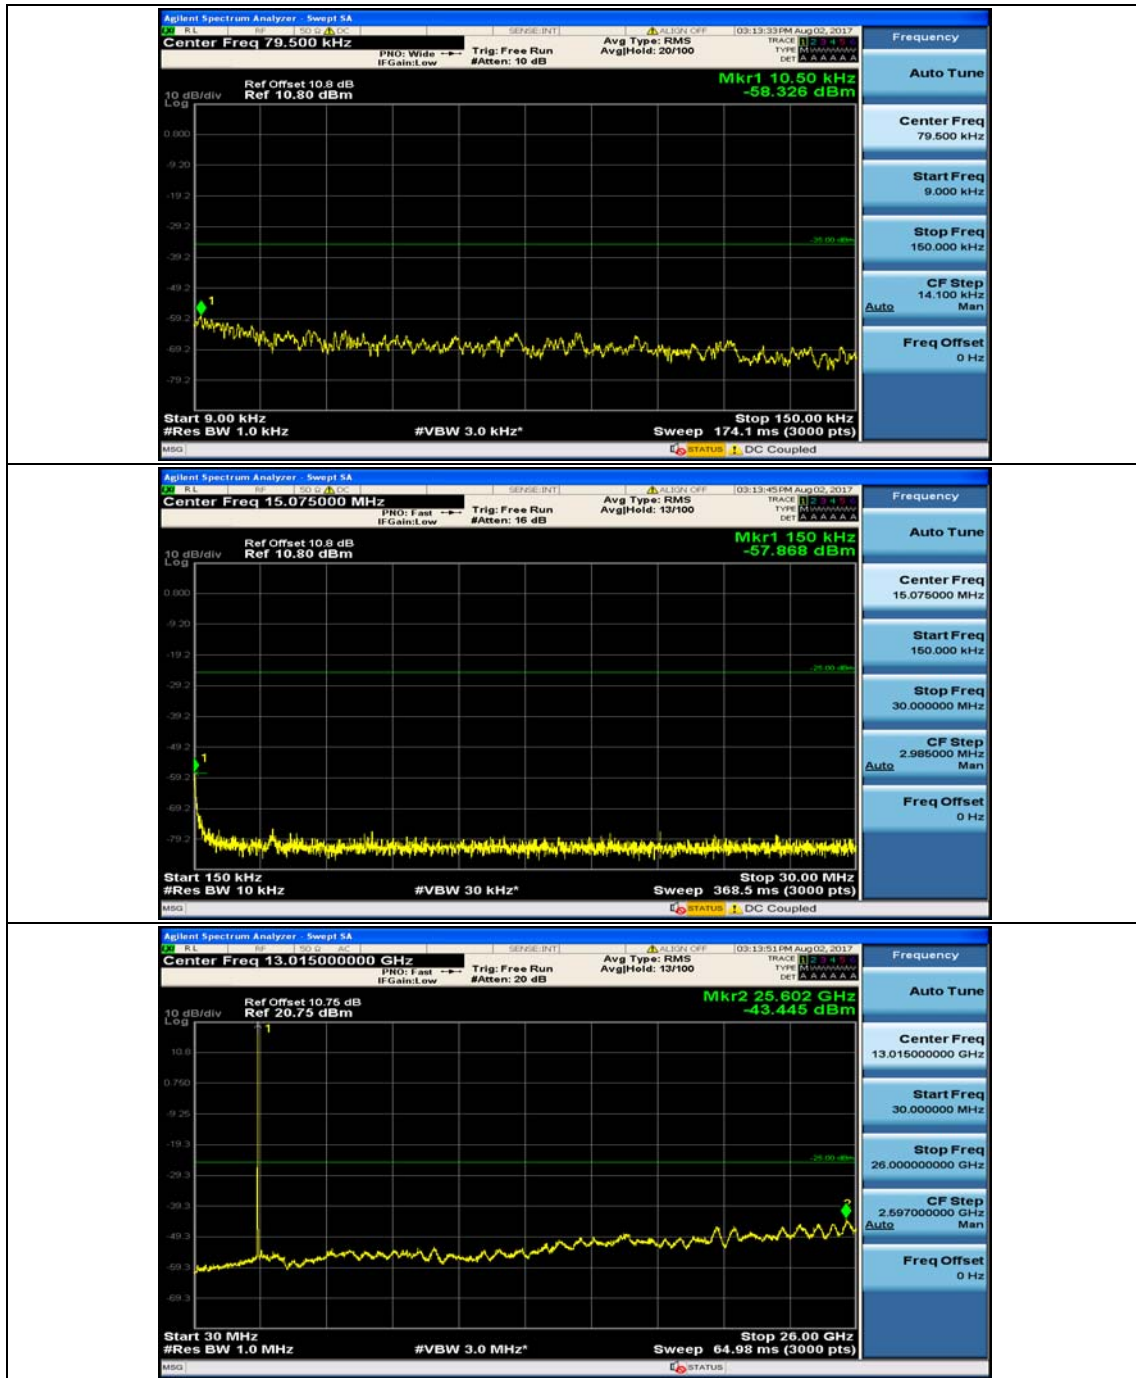

(Channel Bandwidth:15 MHz)_HCH_16QAM_1RB#0