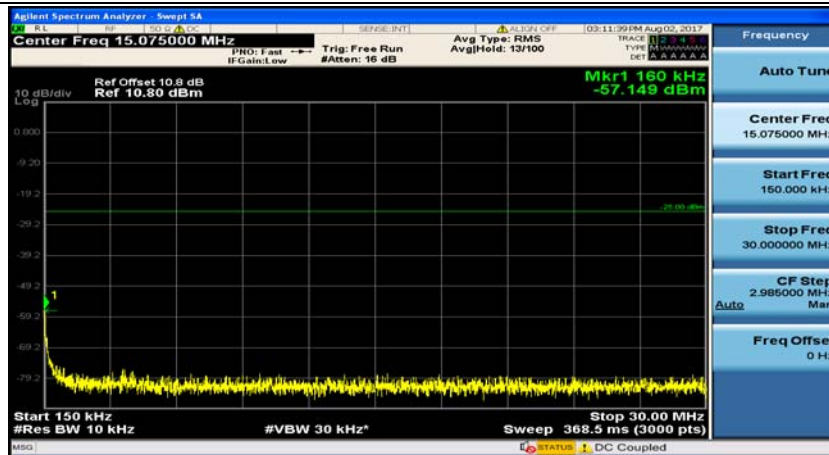

Channel Bandwidth: 10 MHz_HCH_16QAM_1RB#0

Channel Bandwidth: 10 MHz_HCH_16QAM_1RB#24

Channel Bandwidth: 10 MHz_HCH_16QAM_1RB#49

Channel Bandwidth: 15 MHz

(Channel Bandwidth:15 MHz)_MCH_QPSK_1RB#0

(Channel Bandwidth:15 MHz)_MCH_QPSK_1RB#37