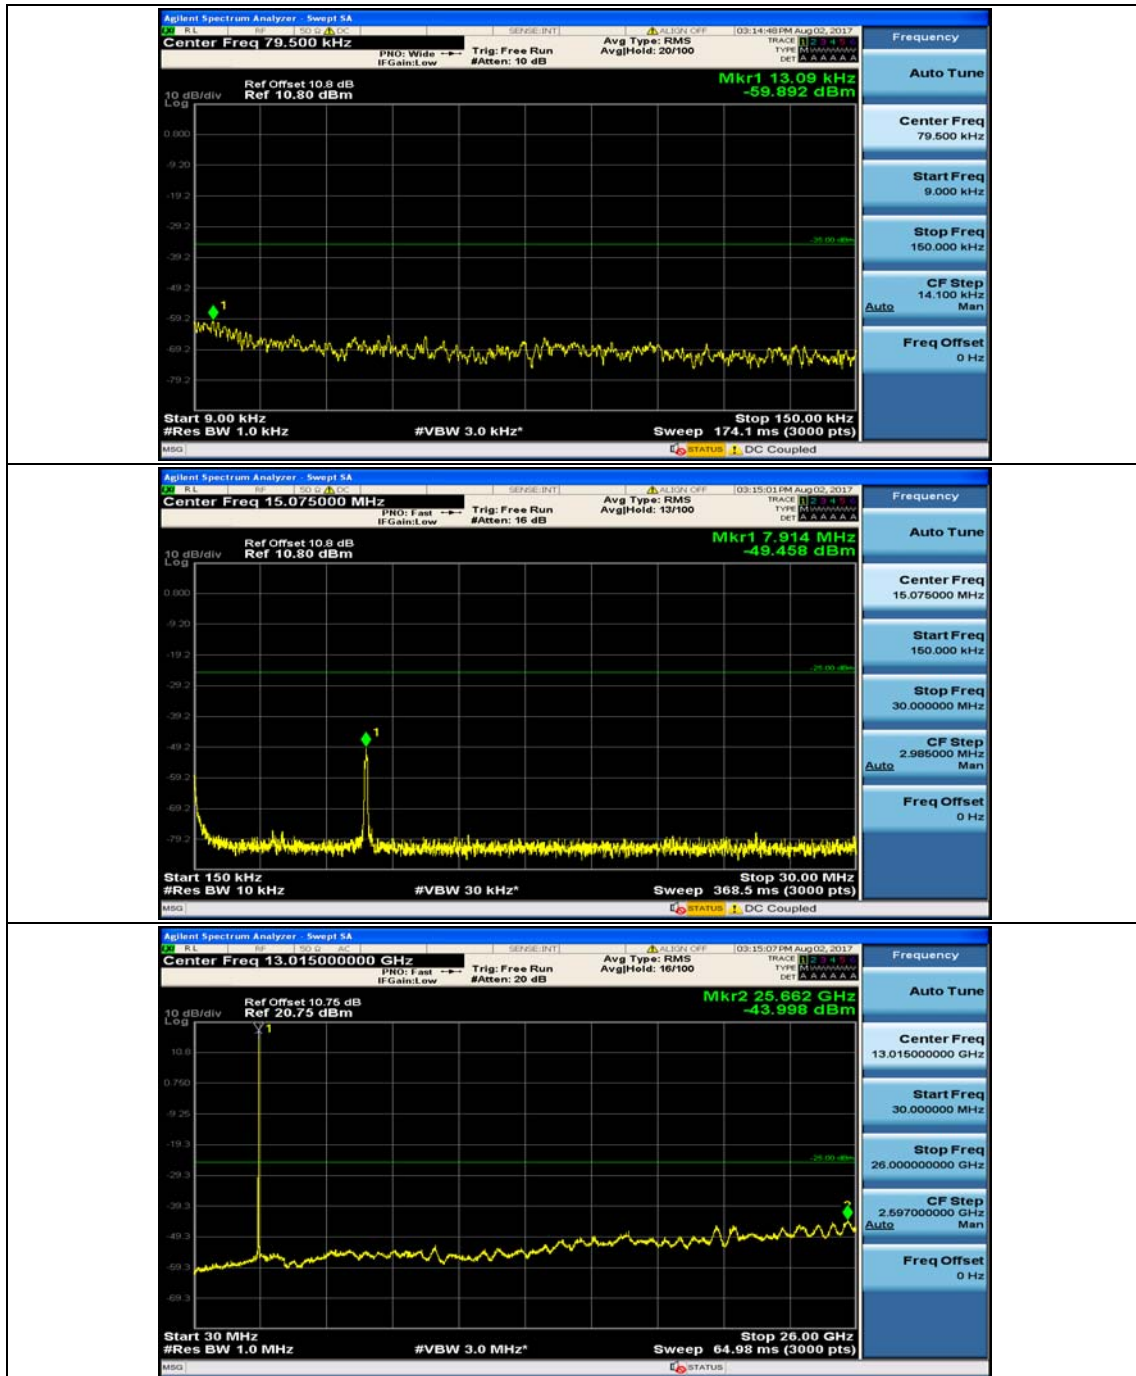

(Channel Bandwidth:15 MHz)_LCH_16QAM_1RB#0