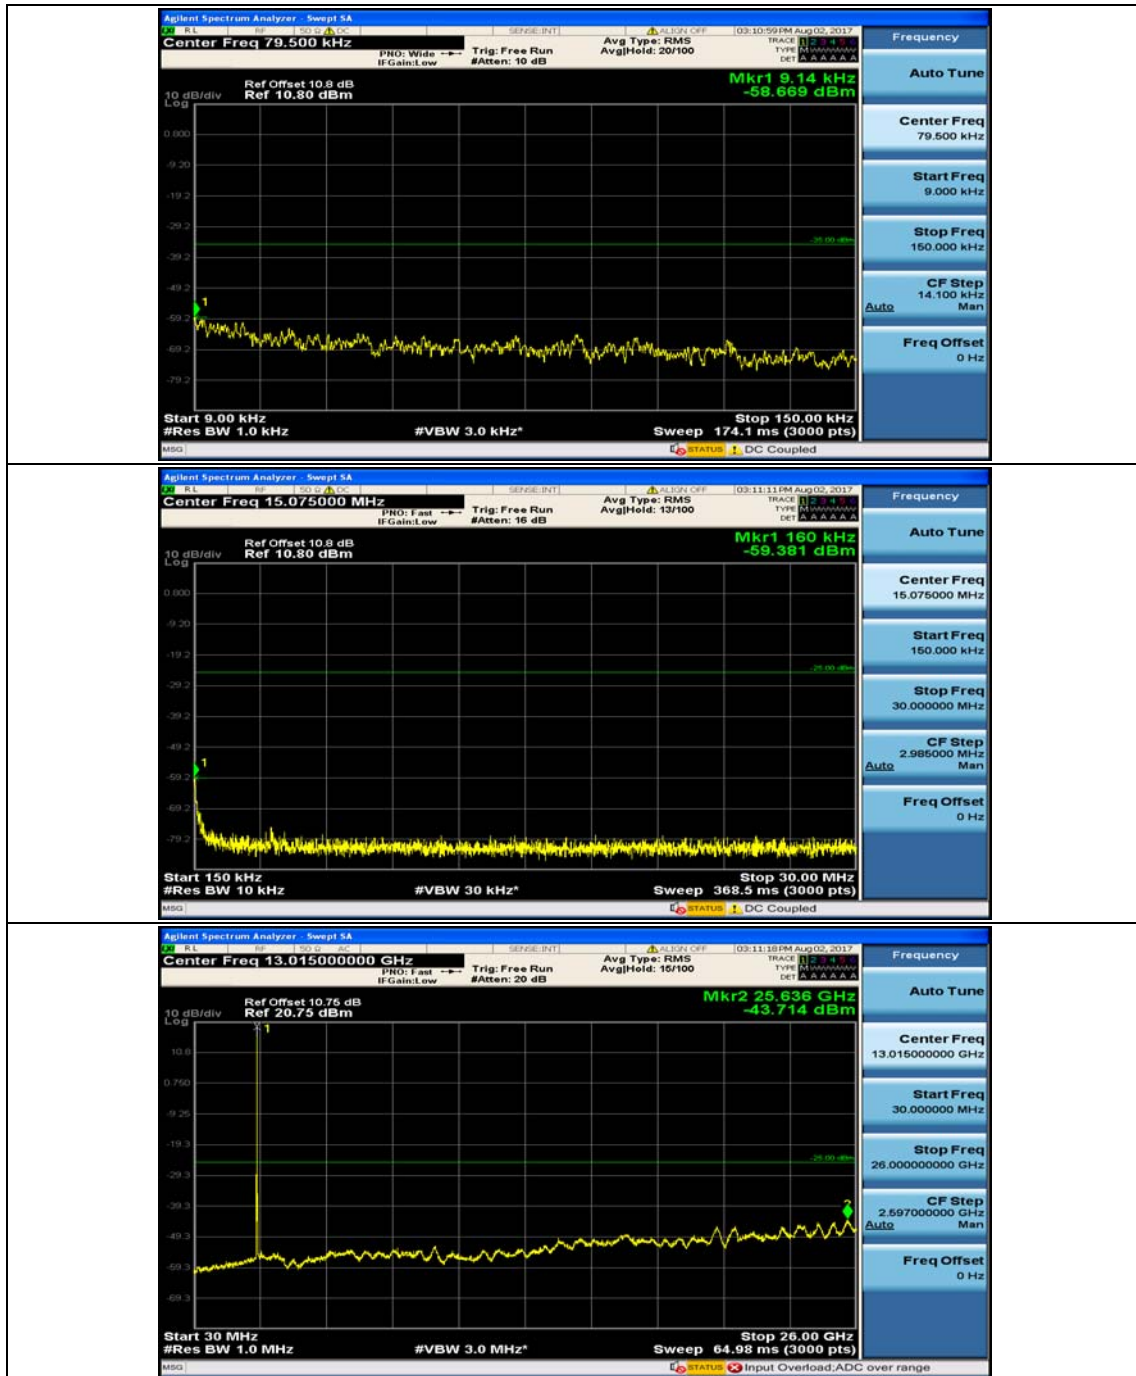

(Channel Bandwidth:15 MHz)_HCH_QPSK_1RB#0

(Channel Bandwidth:15 MHz)_HCH_QPSK_1RB#37

(Channel Bandwidth:15 MHz)_LCH_16QAM_1RB#0

(Channel Bandwidth:15 MHz)_LCH_16QAM_1RB#37

(Channel Bandwidth:15 MHz)_MCH_16QAM_1RB#0