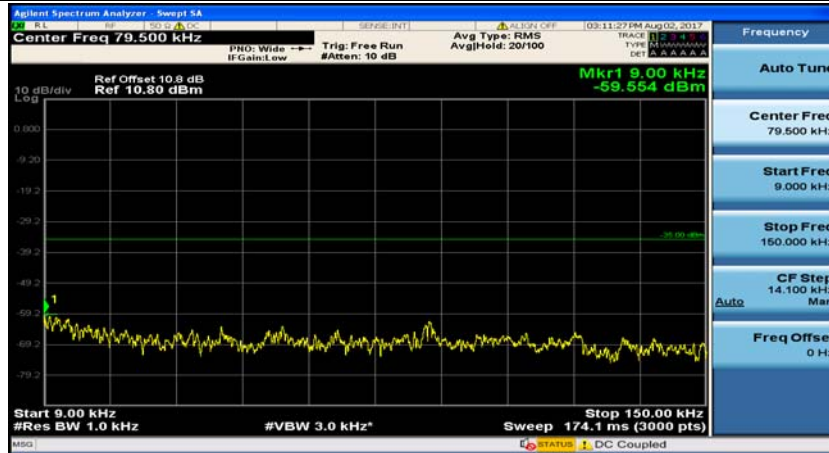

Channel Bandwidth: 10 MHz_HCH_16QAM_1RB#0

Channel Bandwidth: 10 MHz_HCH_16QAM_1RB#24

Channel Bandwidth: 10 MHz_HCH_16QAM_1RB#49

Channel Bandwidth: 15 MHz

(Channel Bandwidth:15 MHz)_MCH_QPSK_1RB#0

(Channel Bandwidth:15 MHz)_MCH_QPSK_1RB#37