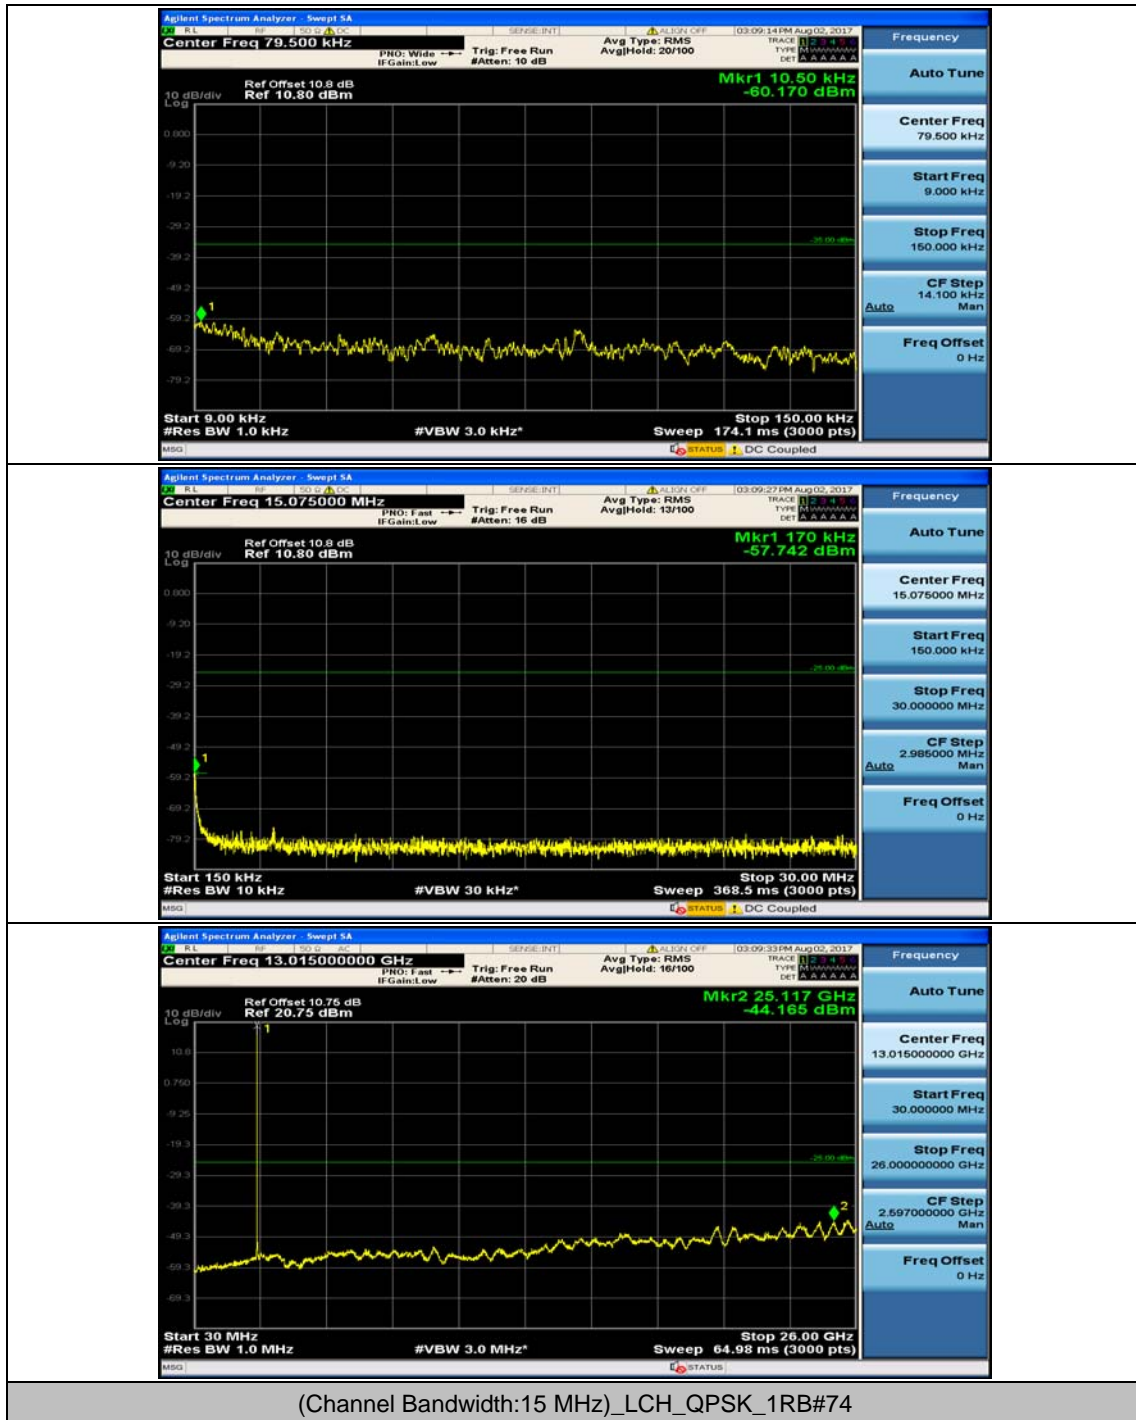

Channel Bandwidth: 10 MHz_HCH_QPSK_1RB#24

Channel Bandwidth: 10 MHz_LCH_16QAM_1RB#0

Channel Bandwidth: 10 MHz_LCH_16QAM_1RB#24

Channel Bandwidth: 10 MHz_MCH_16QAM_1RB#0

Channel Bandwidth: 10 MHz_MCH_16QAM_1RB#24

Channel Bandwidth: 10 MHz_HCH_16QAM_1RB#0

Channel Bandwidth: 10 MHz_HCH_16QAM_1RB#24

Channel Bandwidth: 10 MHz_HCH_16QAM_1RB#49

Channel Bandwidth: 15 MHz

(Channel Bandwidth:15 MHz)_MCH_QPSK_1RB#0

(Channel Bandwidth:15 MHz)_MCH_QPSK_1RB#37