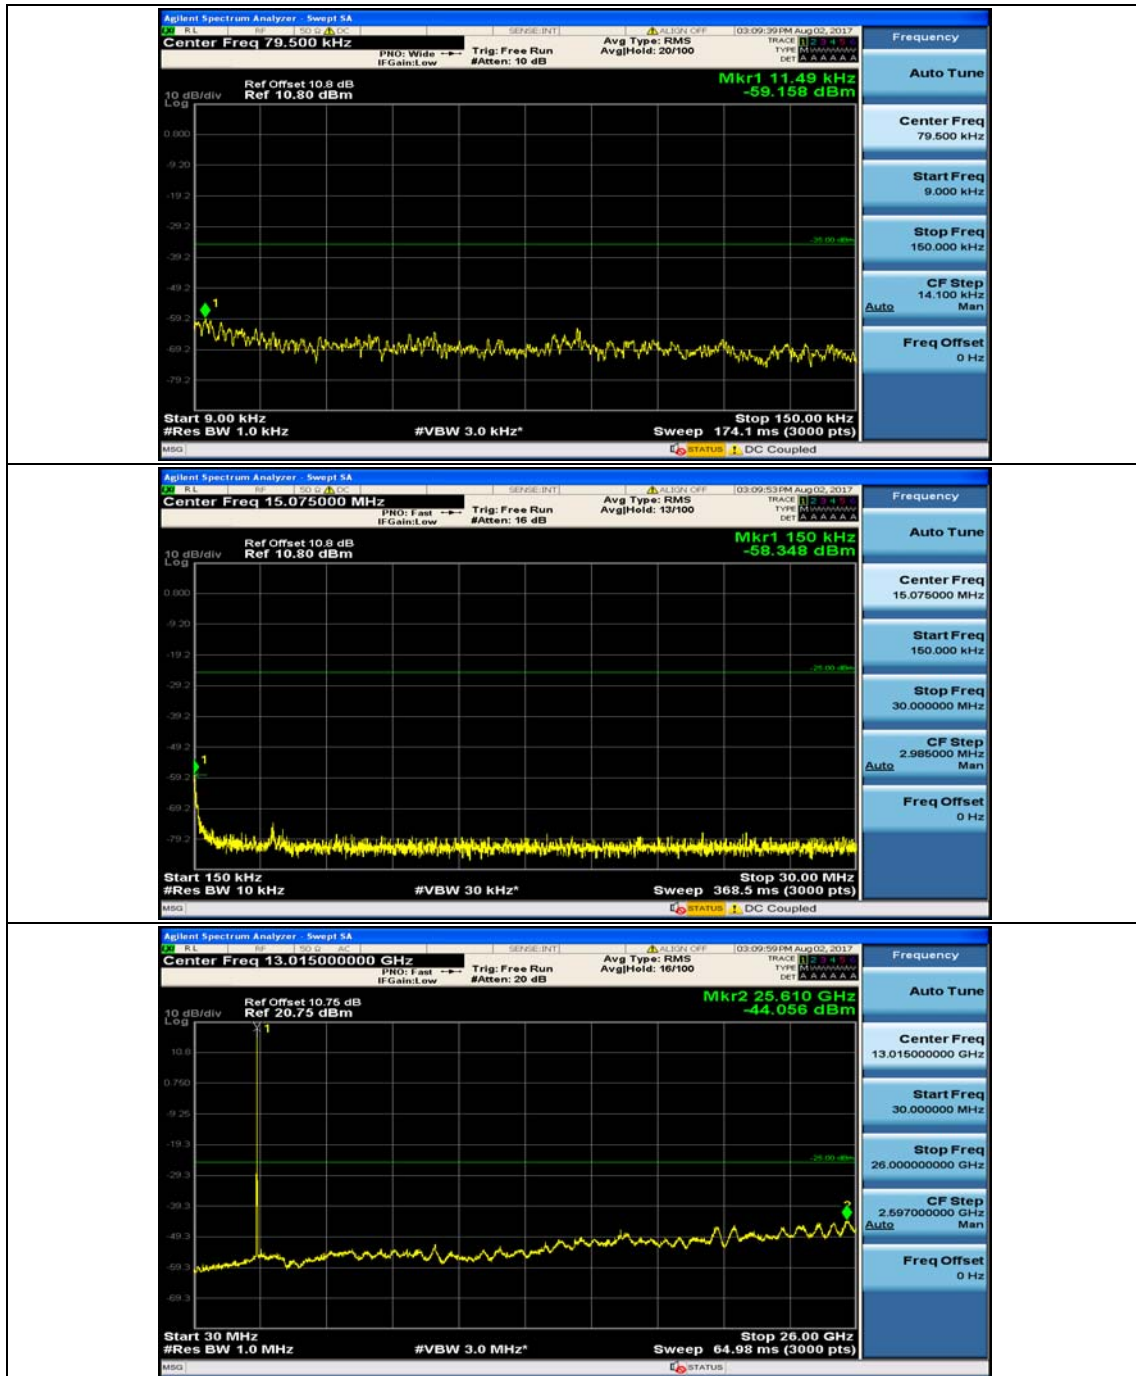

Channel Bandwidth: 10 MHz_HCH_QPSK_1RB#24

Channel Bandwidth: 10 MHz_LCH_16QAM_1RB#0

Channel Bandwidth: 10 MHz_LCH_16QAM_1RB#24

Channel Bandwidth: 10 MHz_MCH_16QAM_1RB#0

Channel Bandwidth: 10 MHz_MCH_16QAM_1RB#24

Channel Bandwidth: 10 MHz_HCH_16QAM_1RB#0

Channel Bandwidth: 10 MHz_HCH_16QAM_1RB#24

Channel Bandwidth: 10 MHz_HCH_16QAM_1RB#49

Channel Bandwidth: 15 MHz

(Channel Bandwidth:15 MHz)_MCH_QPSK_1RB#0

(Channel Bandwidth:15 MHz)_MCH_QPSK_1RB#37