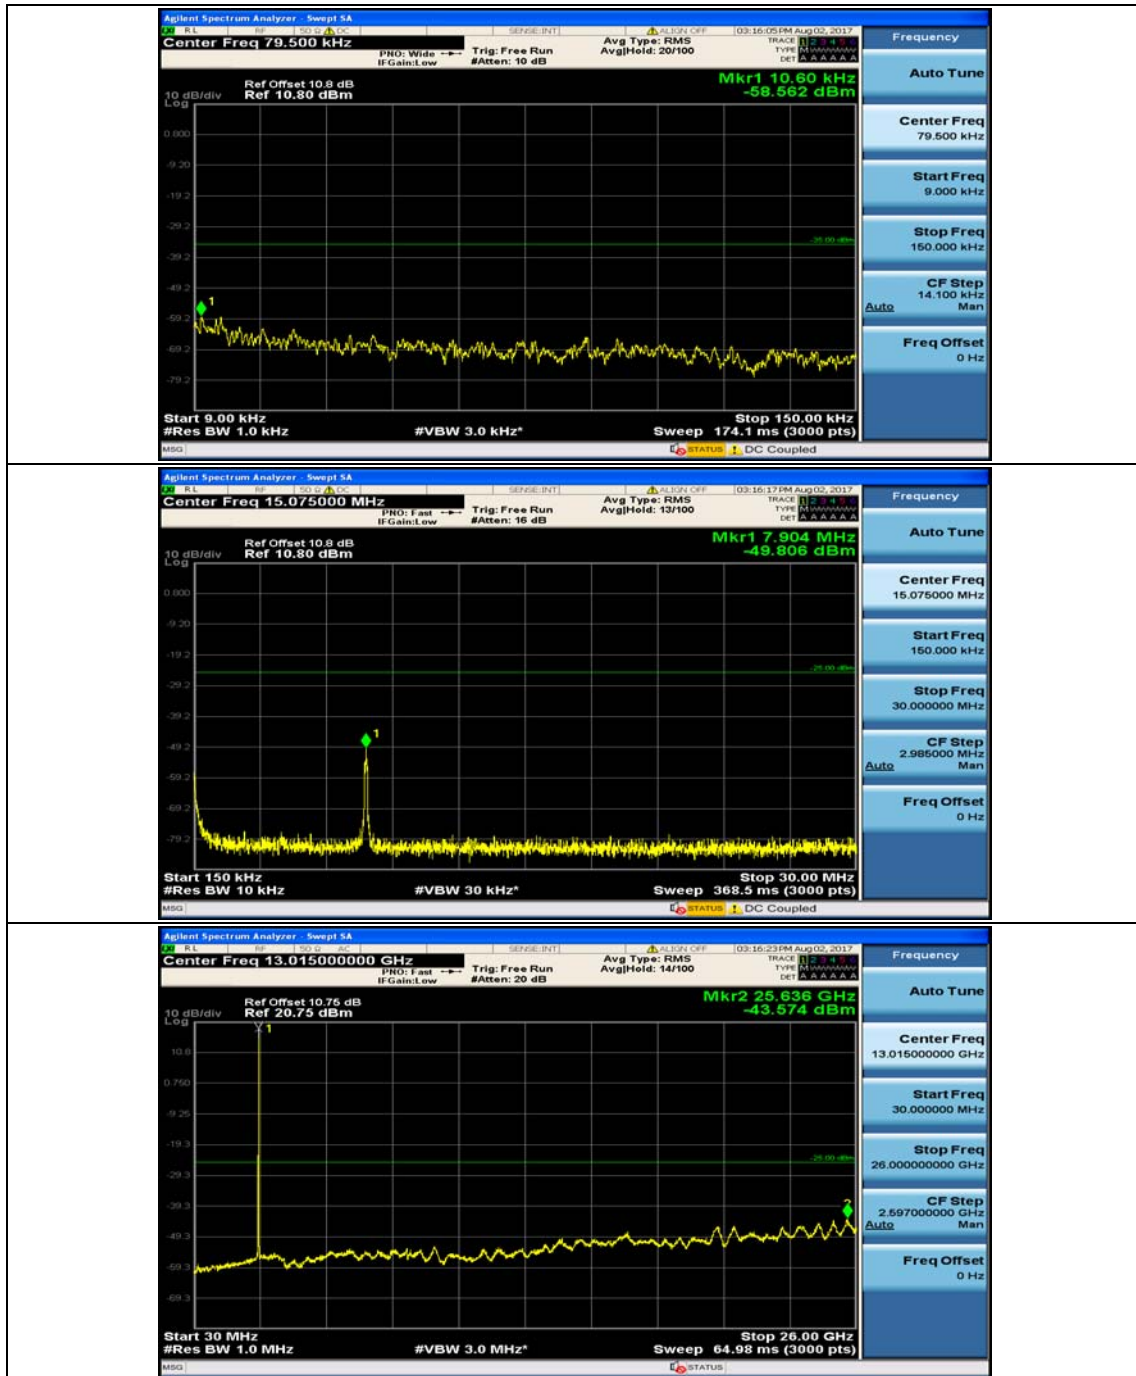

(Channel Bandwidth:15 MHz)_MCH_16QAM_1RB#37

(Channel Bandwidth:15 MHz)_HCH_16QAM_1RB#0

(Channel Bandwidth:15 MHz)_HCH_16QAM_1RB#37

Channel Bandwidth: 20 MHz