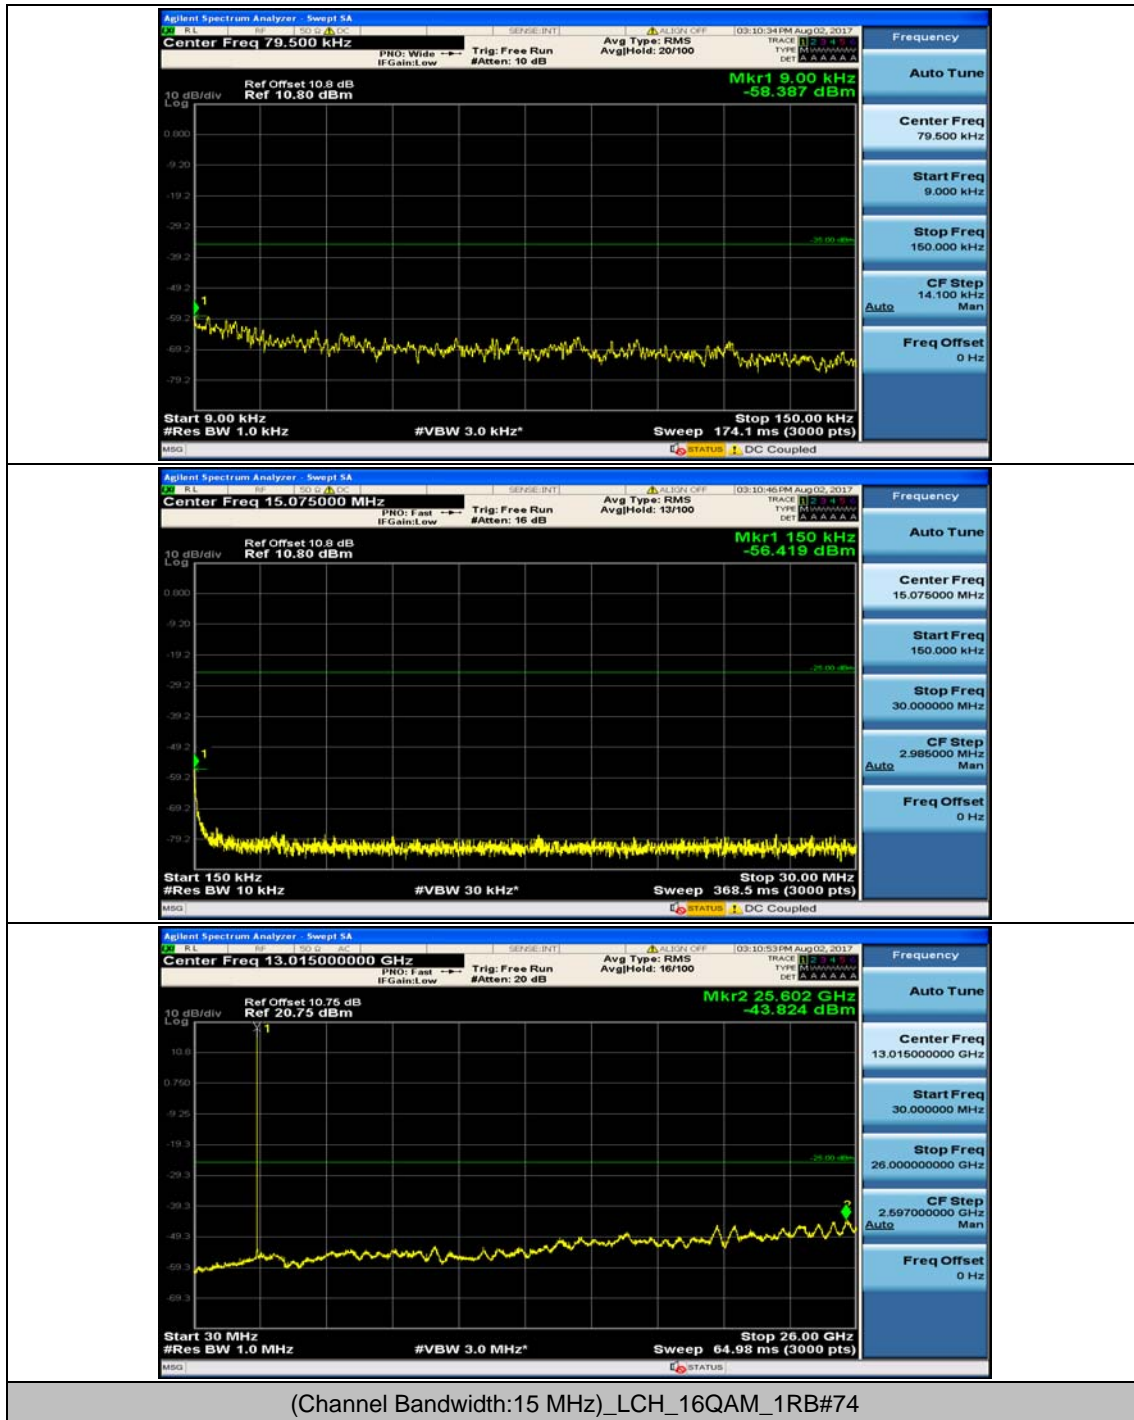

(Channel Bandwidth:15 MHz)_HCH_QPSK_1RB#0

(Channel Bandwidth:15 MHz)_HCH_QPSK_1RB#37

(Channel Bandwidth:15 MHz)_LCH_16QAM_1RB#0

(Channel Bandwidth:15 MHz)_LCH_16QAM_1RB#37

(Channel Bandwidth:15 MHz)_MCH_16QAM_1RB#0