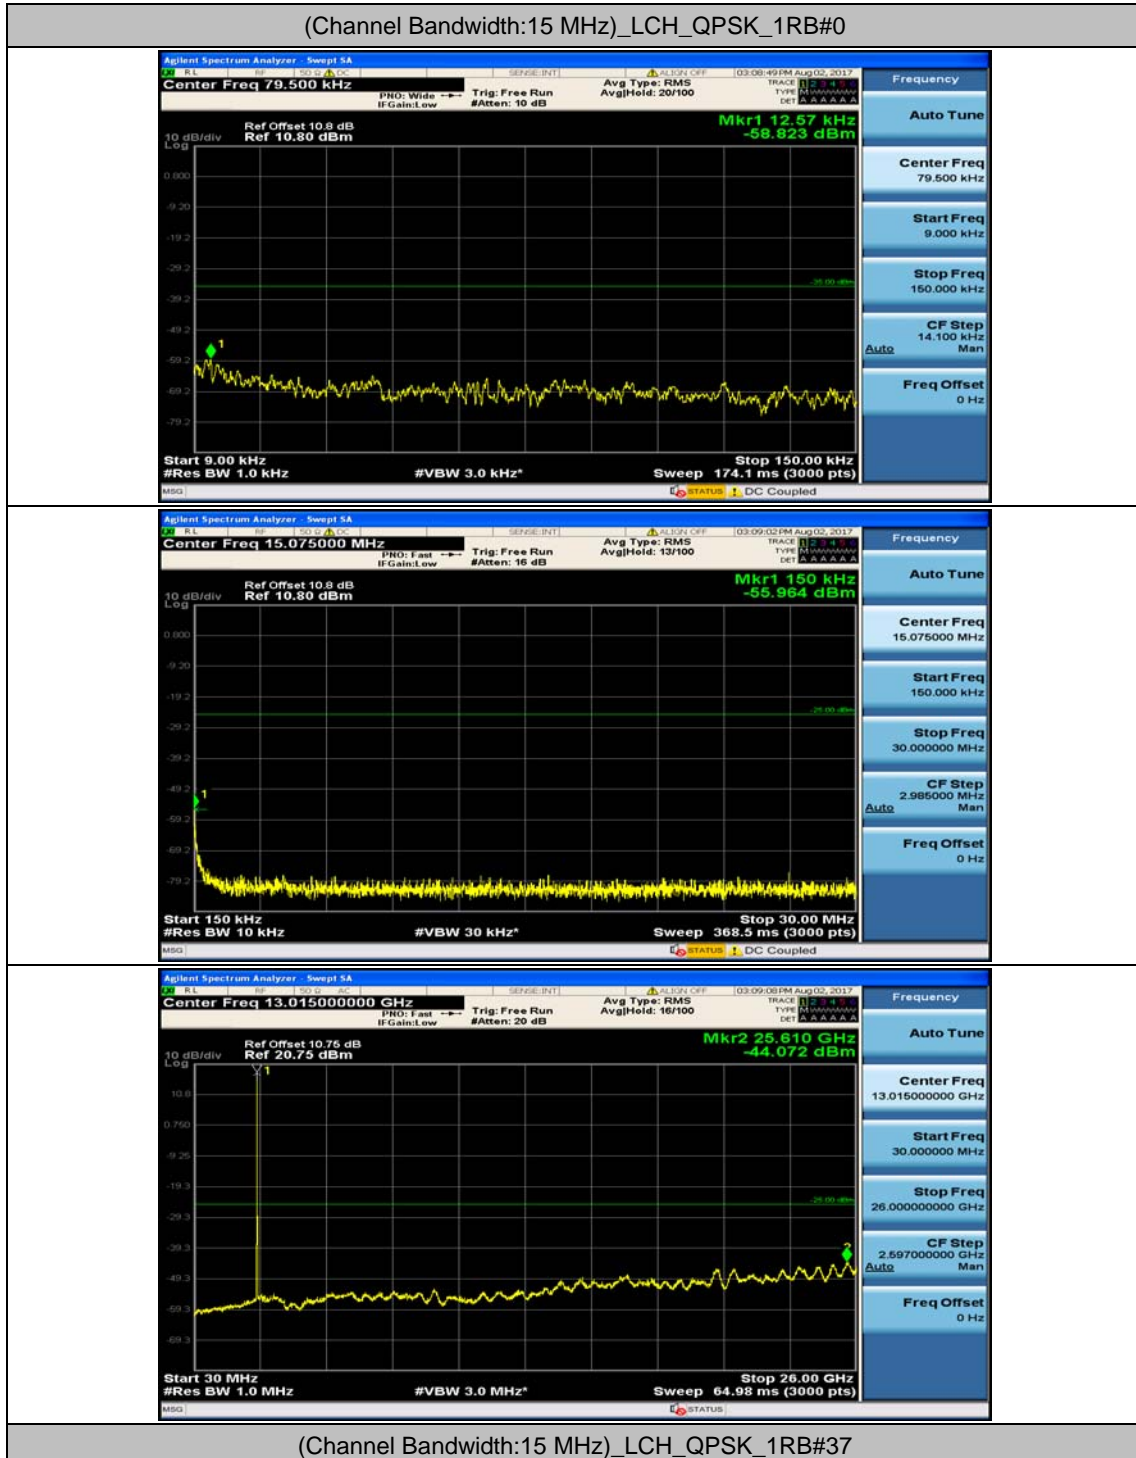

Channel Bandwidth: 10 MHz_HCH_QPSK_1RB#24

Channel Bandwidth: 10 MHz_LCH_16QAM_1RB#0

Channel Bandwidth: 10 MHz_LCH_16QAM_1RB#24

Channel Bandwidth: 10 MHz_MCH_16QAM_1RB#0

Channel Bandwidth: 10 MHz_MCH_16QAM_1RB#24

Channel Bandwidth: 10 MHz_HCH_16QAM_1RB#0

Channel Bandwidth: 10 MHz_HCH_16QAM_1RB#24

Channel Bandwidth: 10 MHz_HCH_16QAM_1RB#49

Channel Bandwidth: 15 MHz

(Channel Bandwidth:15 MHz)_MCH_QPSK_1RB#0

(Channel Bandwidth:15 MHz)_MCH_QPSK_1RB#37