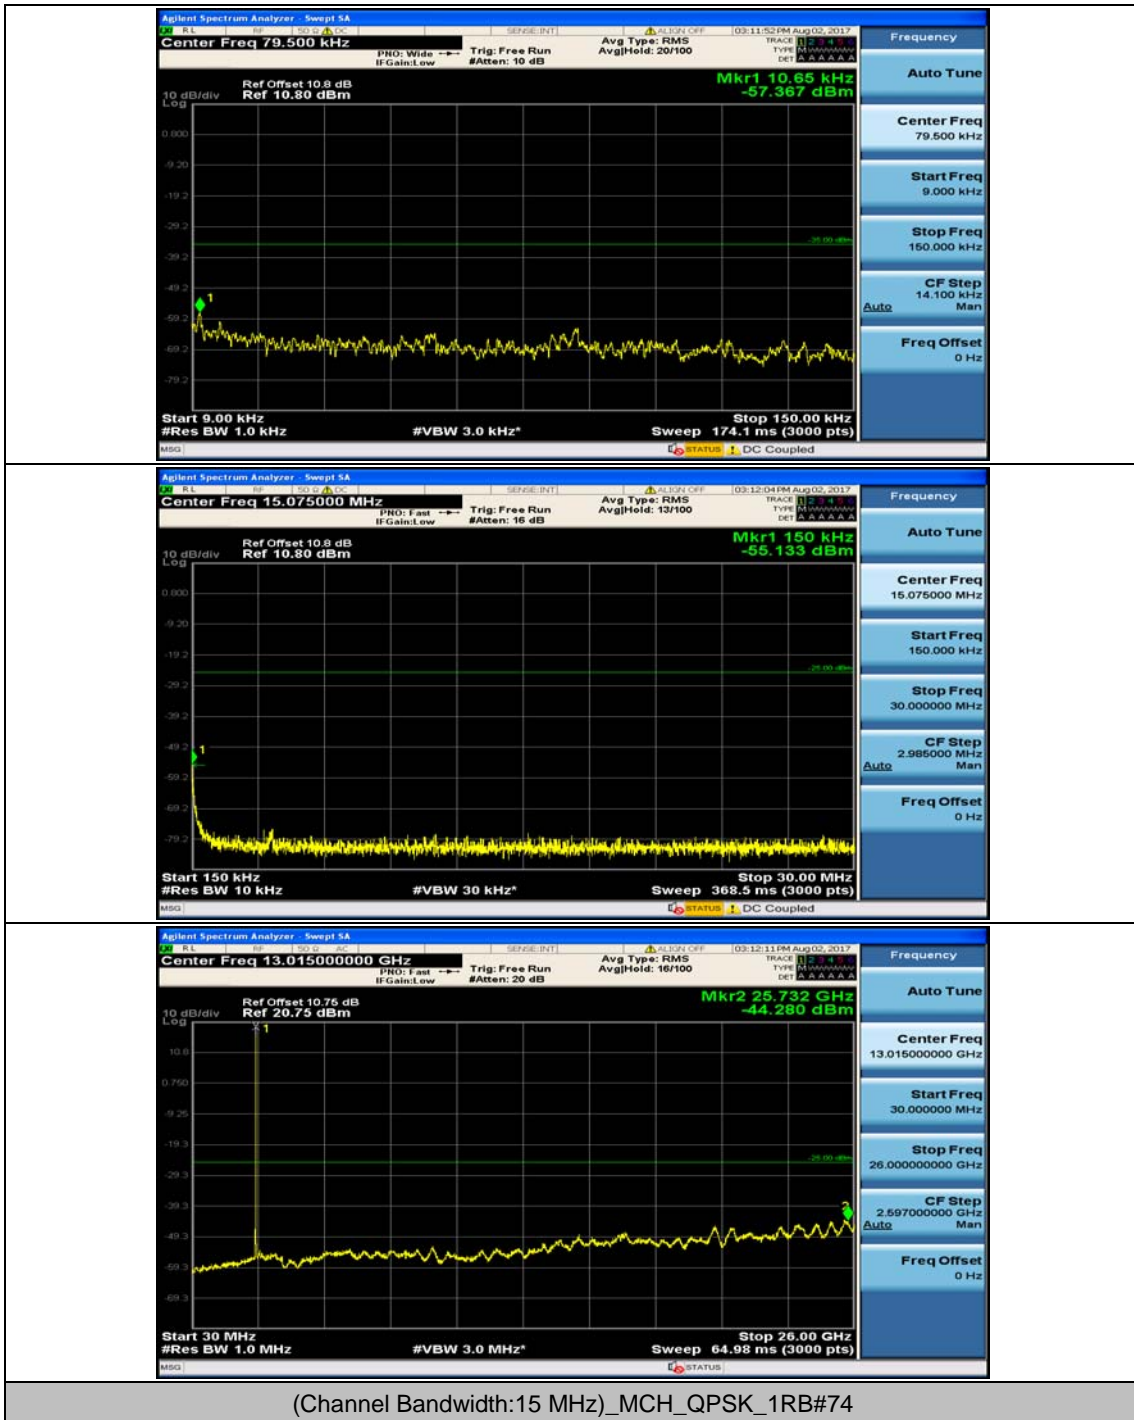

Channel Bandwidth: 10 MHz_HCH_QPSK_1RB#24

Channel Bandwidth: 10 MHz_LCH_16QAM_1RB#0

Channel Bandwidth: 10 MHz_LCH_16QAM_1RB#24

Channel Bandwidth: 10 MHz_MCH_16QAM_1RB#0

Channel Bandwidth: 10 MHz_MCH_16QAM_1RB#24

Channel Bandwidth: 10 MHz_HCH_16QAM_1RB#0

Channel Bandwidth: 10 MHz_HCH_16QAM_1RB#24

Channel Bandwidth: 10 MHz_HCH_16QAM_1RB#49

Channel Bandwidth: 15 MHz

(Channel Bandwidth:15 MHz)_MCH_QPSK_1RB#0

(Channel Bandwidth:15 MHz)_MCH_QPSK_1RB#37