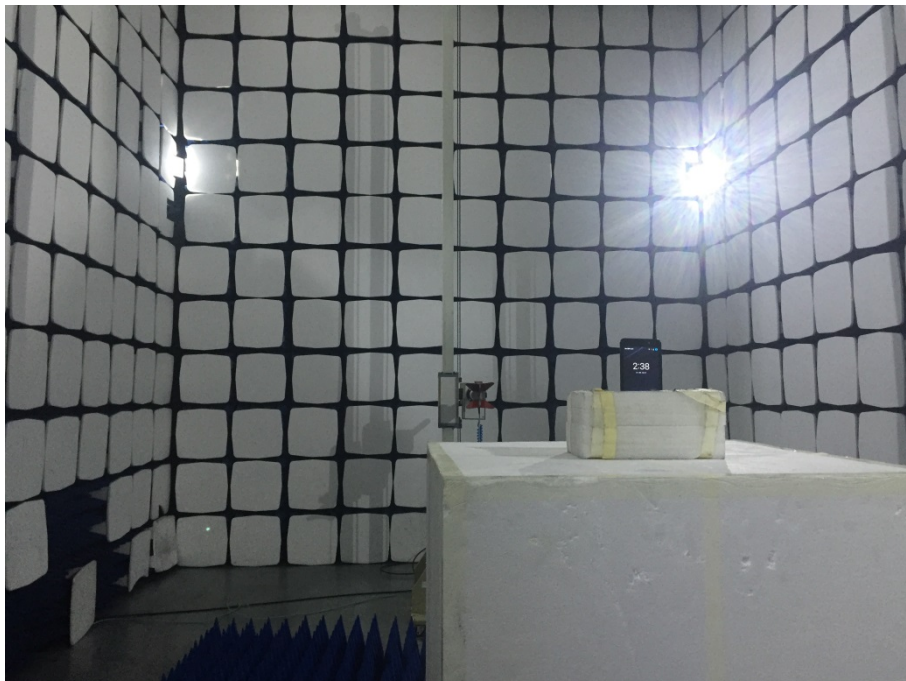

EXHIBIT 4 - TEST SETUP PHOTOGRAPHS

Conducted Emission Test Setup

Radiation Emission Test Setup (Below 30MHz)

Radiation Emission Test Setup (30MHz to 1GHz)

Radiation Emission Test Setup ((1GHz to 18GHz))

Spurious Radiation Test Setup (18G to 40GHz)