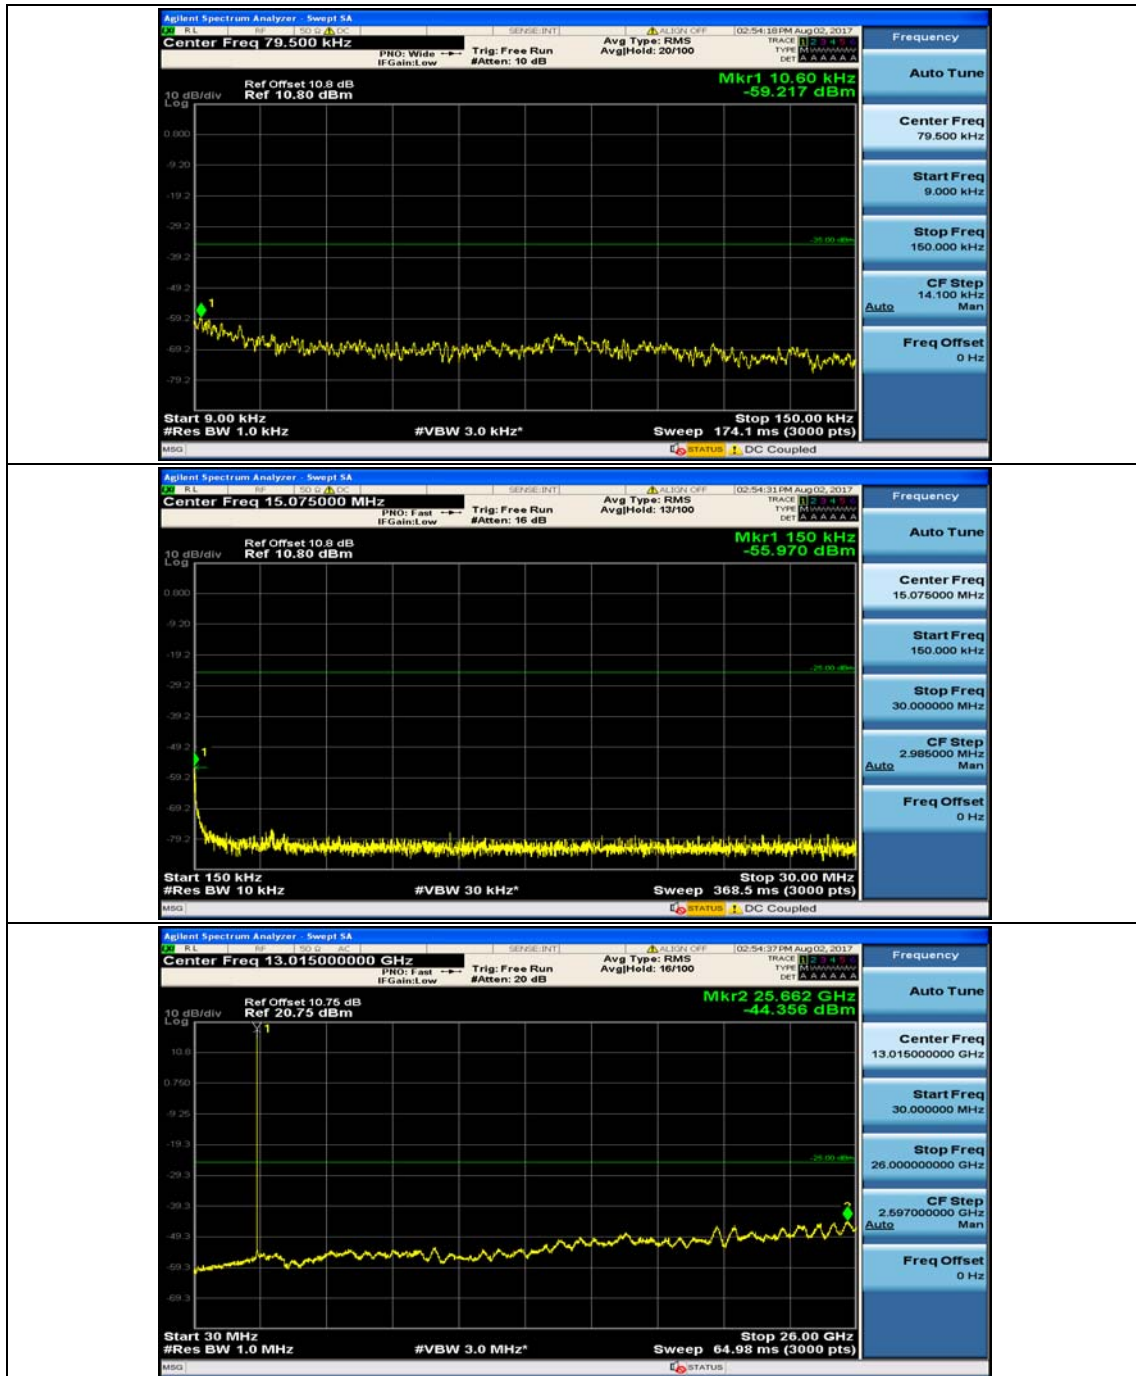

(Channel Bandwidth:20 MHz)_HCH_16QAM_100RB#0

Appendix E: Conducted Spurious Emission

Test Graphs

Channel Bandwidth: 5 MHz

(Channel Bandwidth: 5 MHz)_MCH_QPSK_1RB#0

(Channel Bandwidth: 5 MHz)_MCH_QPSK_1RB#12