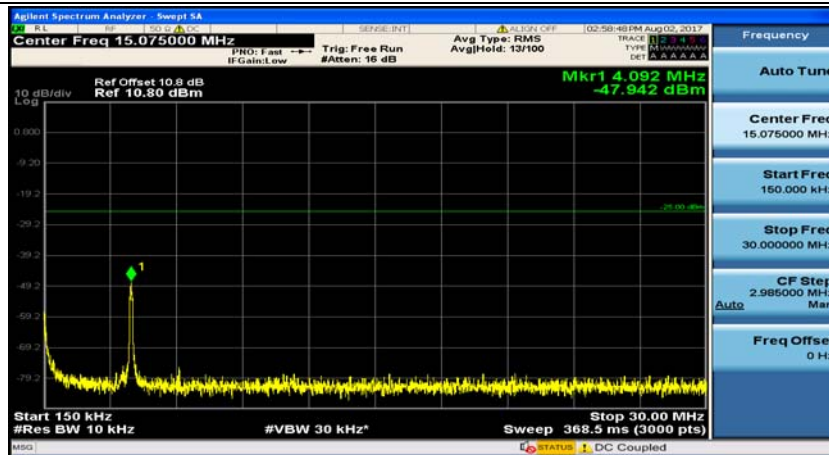

(Channel Bandwidth: 5 MHz)_HCH_QPSK_1RB#0

(Channel Bandwidth: 5 MHz)_HCH_QPSK_1RB#12