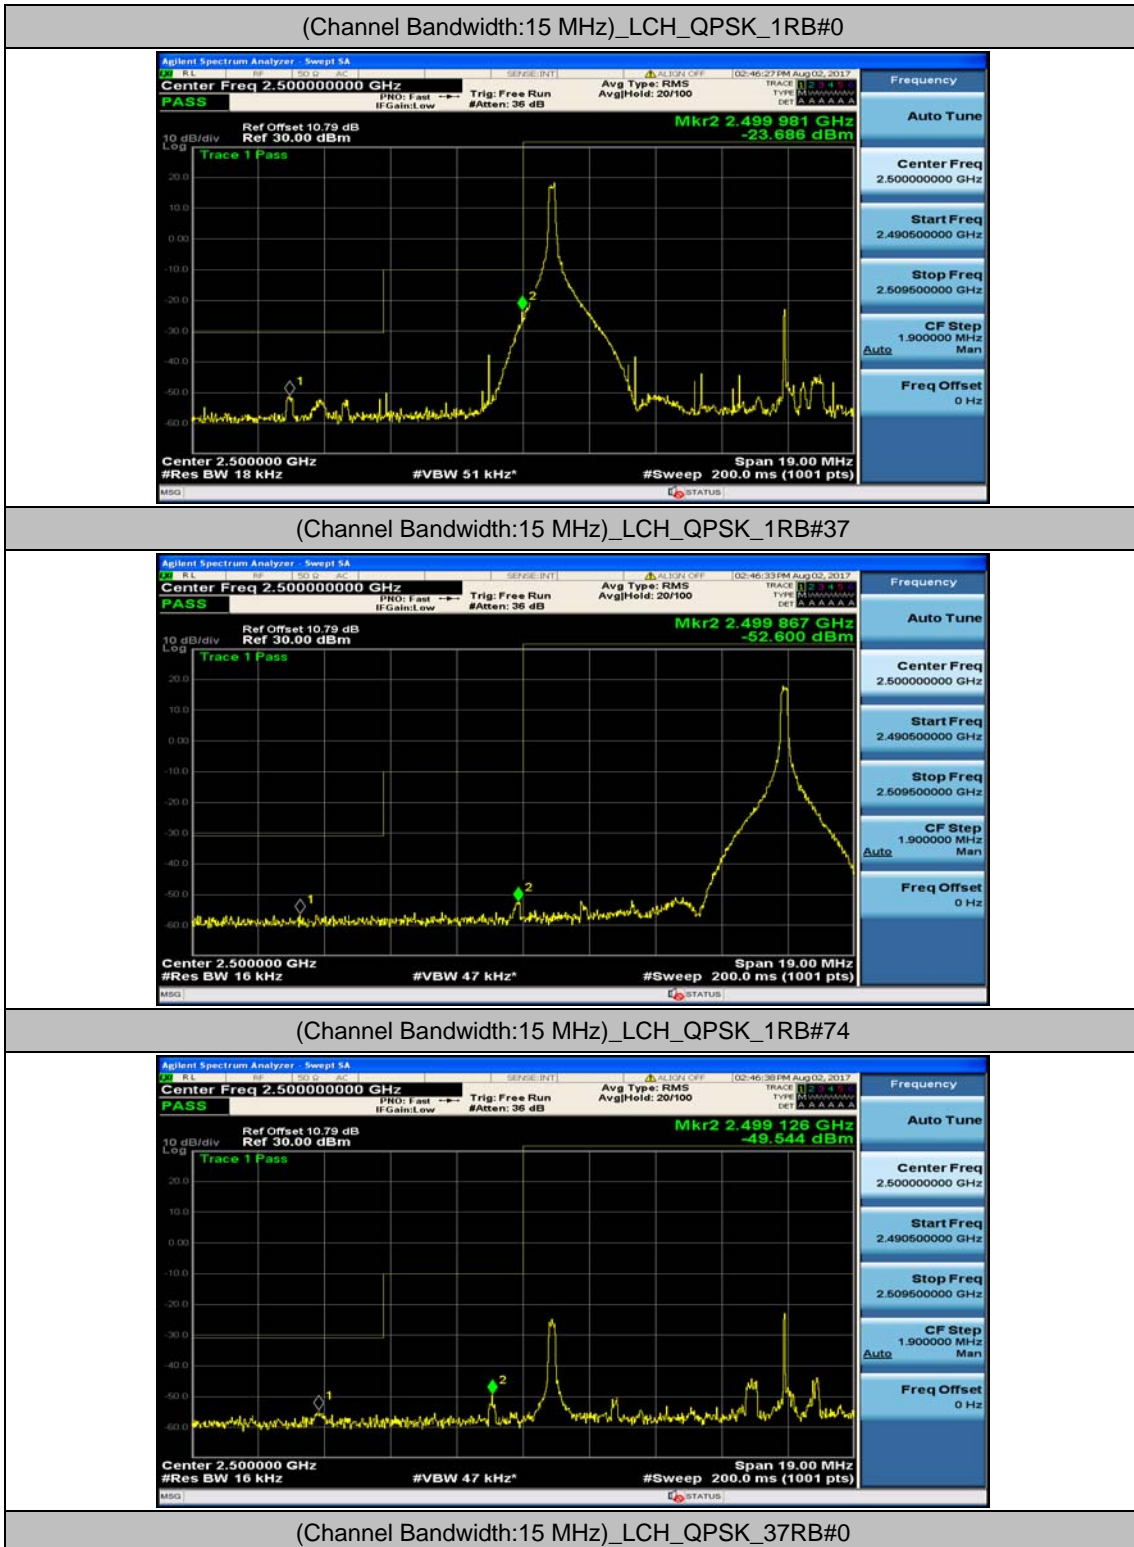

Channel Bandwidth: 10 MHz_LCH_16QAM_1RB#49

Channel Bandwidth: 10 MHz_LCH_16QAM_25RB#0

Channel Bandwidth: 10 MHz_LCH_16QAM_25RB#12

Channel Bandwidth: 10 MHz_LCH_16QAM_25RB#25

Channel Bandwidth: 10 MHz_LCH_16QAM_50RB#0

Channel Bandwidth: 10 MHz_HCH_16QAM_1RB#0

Channel Bandwidth: 10 MHz_HCH_16QAM_1RB#24

Channel Bandwidth: 10 MHz_HCH_16QAM_25RB#25

Channel Bandwidth: 10 MHz_HCH_16QAM_50RB#0

Channel Bandwidth: 15 MHz

(Channel Bandwidth:15 MHz)_LCH_QPSK_37RB#18

(Channel Bandwidth:15 MHz)_LCH_QPSK_37RB#38

(Channel Bandwidth:15 MHz)_LCH_QPSK_75RB#0

(Channel Bandwidth:15 MHz)_HCH_QPSK_1RB#0

(Channel Bandwidth:15 MHz)_HCH_QPSK_1RB#37

(Channel Bandwidth:15 MHz)_HCH_QPSK_1RB#74