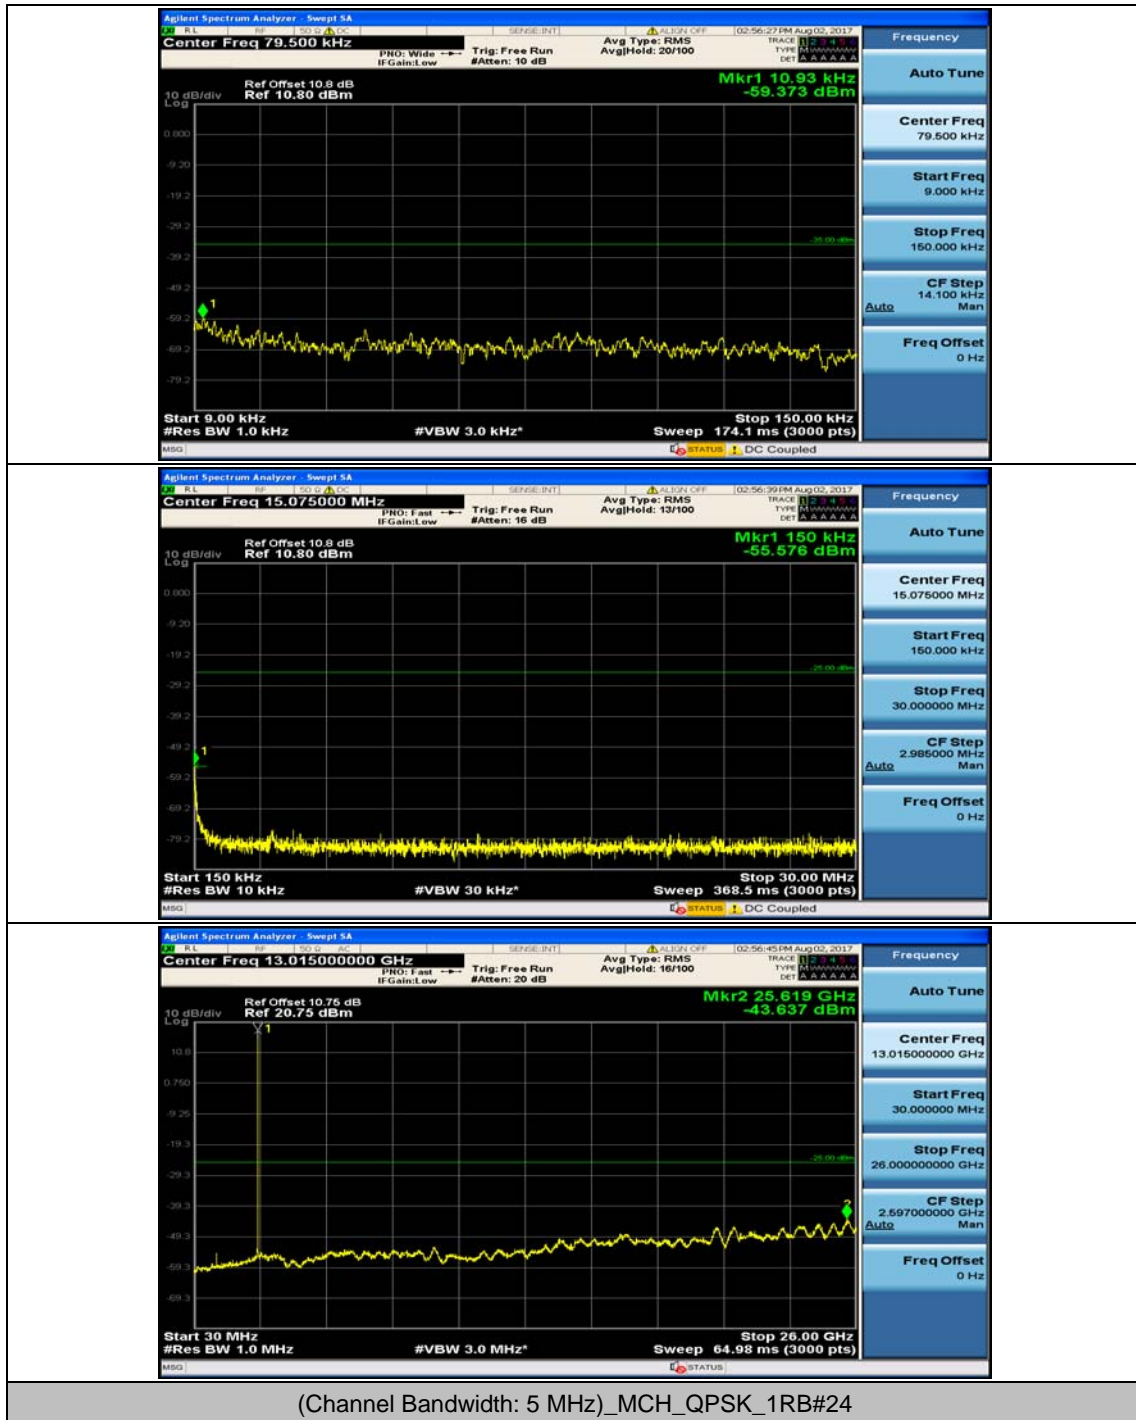

(Channel Bandwidth:20 MHz)_HCH_16QAM_100RB#0

Appendix E: Conducted Spurious Emission

Test Graphs

Channel Bandwidth: 5 MHz

(Channel Bandwidth: 5 MHz)_MCH_QPSK_1RB#0

(Channel Bandwidth: 5 MHz)_MCH_QPSK_1RB#12