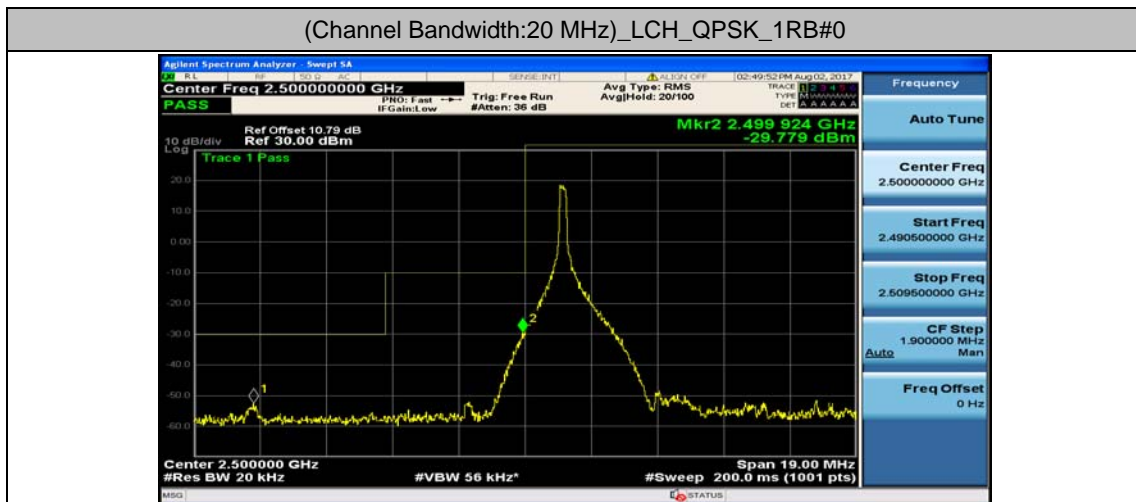

(Channel Bandwidth:15 MHz)_HCH_16QAM_37RB#18

(Channel Bandwidth:15 MHz)_HCH_16QAM_37RB#38

(Channel Bandwidth:15 MHz)_HCH_16QAM_75RB#0

Channel Bandwidth: 20 MHz

(Channel Bandwidth:20 MHz)_LCH_QPSK_1RB#0

(Channel Bandwidth:20 MHz)_LCH_QPSK_1RB#49