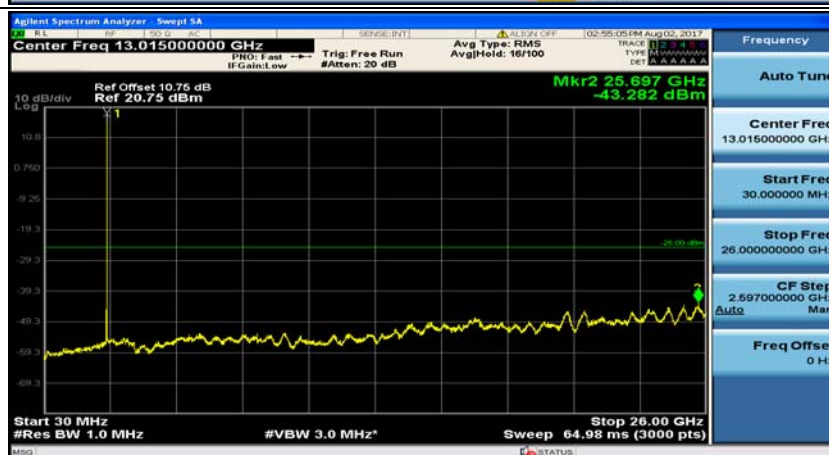

(Channel Bandwidth: 5 MHz)_LCH_16QAM_1RB#0