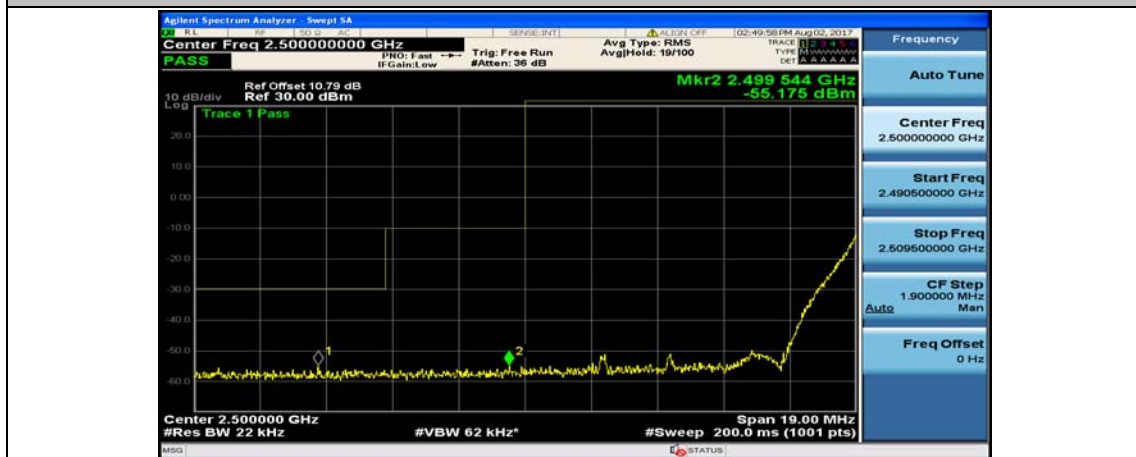

(Channel Bandwidth:15 MHz)_HCH_16QAM_37RB#18

(Channel Bandwidth:15 MHz)_HCH_16QAM_37RB#38

(Channel Bandwidth:15 MHz)_HCH_16QAM_75RB#0

Channel Bandwidth: 20 MHz

(Channel Bandwidth:20 MHz)_LCH_QPSK_1RB#0

(Channel Bandwidth:20 MHz)_LCH_QPSK_1RB#49