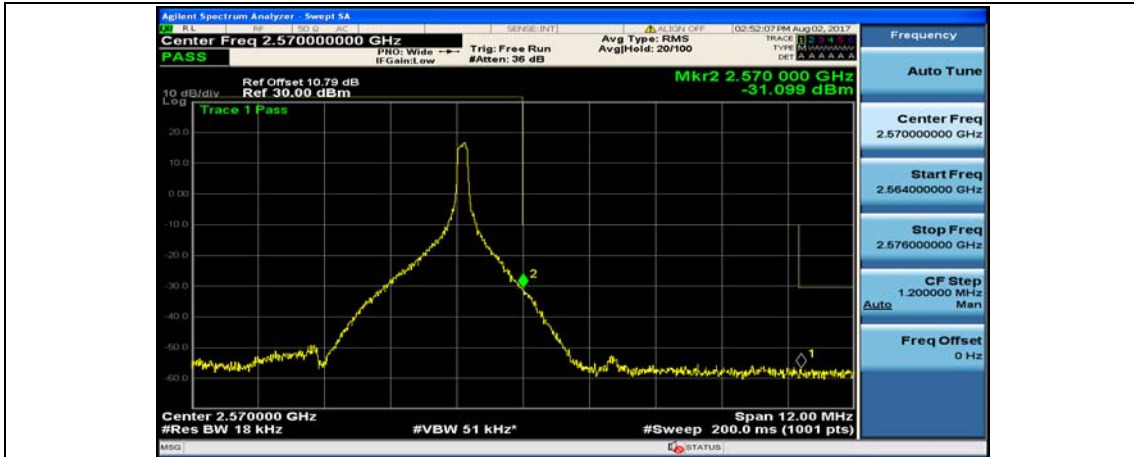

(Channel Bandwidth:20 MHz)_HCH_16QAM_1RB#99