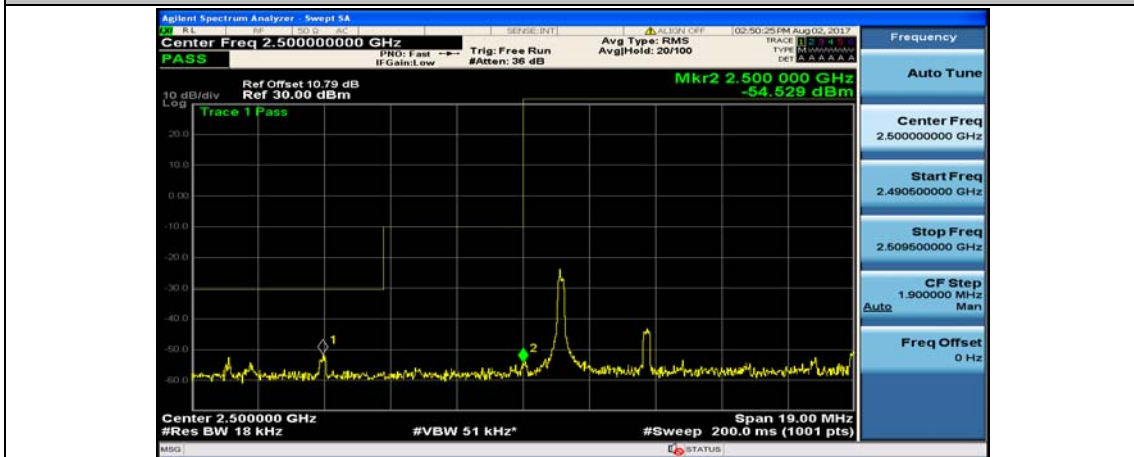

(Channel Bandwidth:20 MHz)_HCH_QPSK_50RB#50

(Channel Bandwidth:20 MHz)_HCH_QPSK_100RB#0

(Channel Bandwidth:20 MHz)_LCH_16QAM_1RB#0

(Channel Bandwidth:20 MHz)_LCH_16QAM_1RB#49

(Channel Bandwidth:20 MHz)_LCH_16QAM_1RB#99