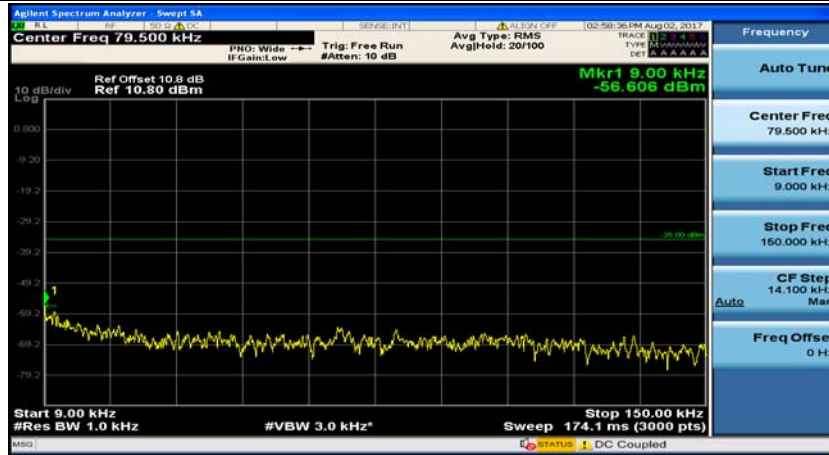

(Channel Bandwidth: 5 MHz)_HCH_QPSK_1RB#0

(Channel Bandwidth: 5 MHz)_HCH_QPSK_1RB#12