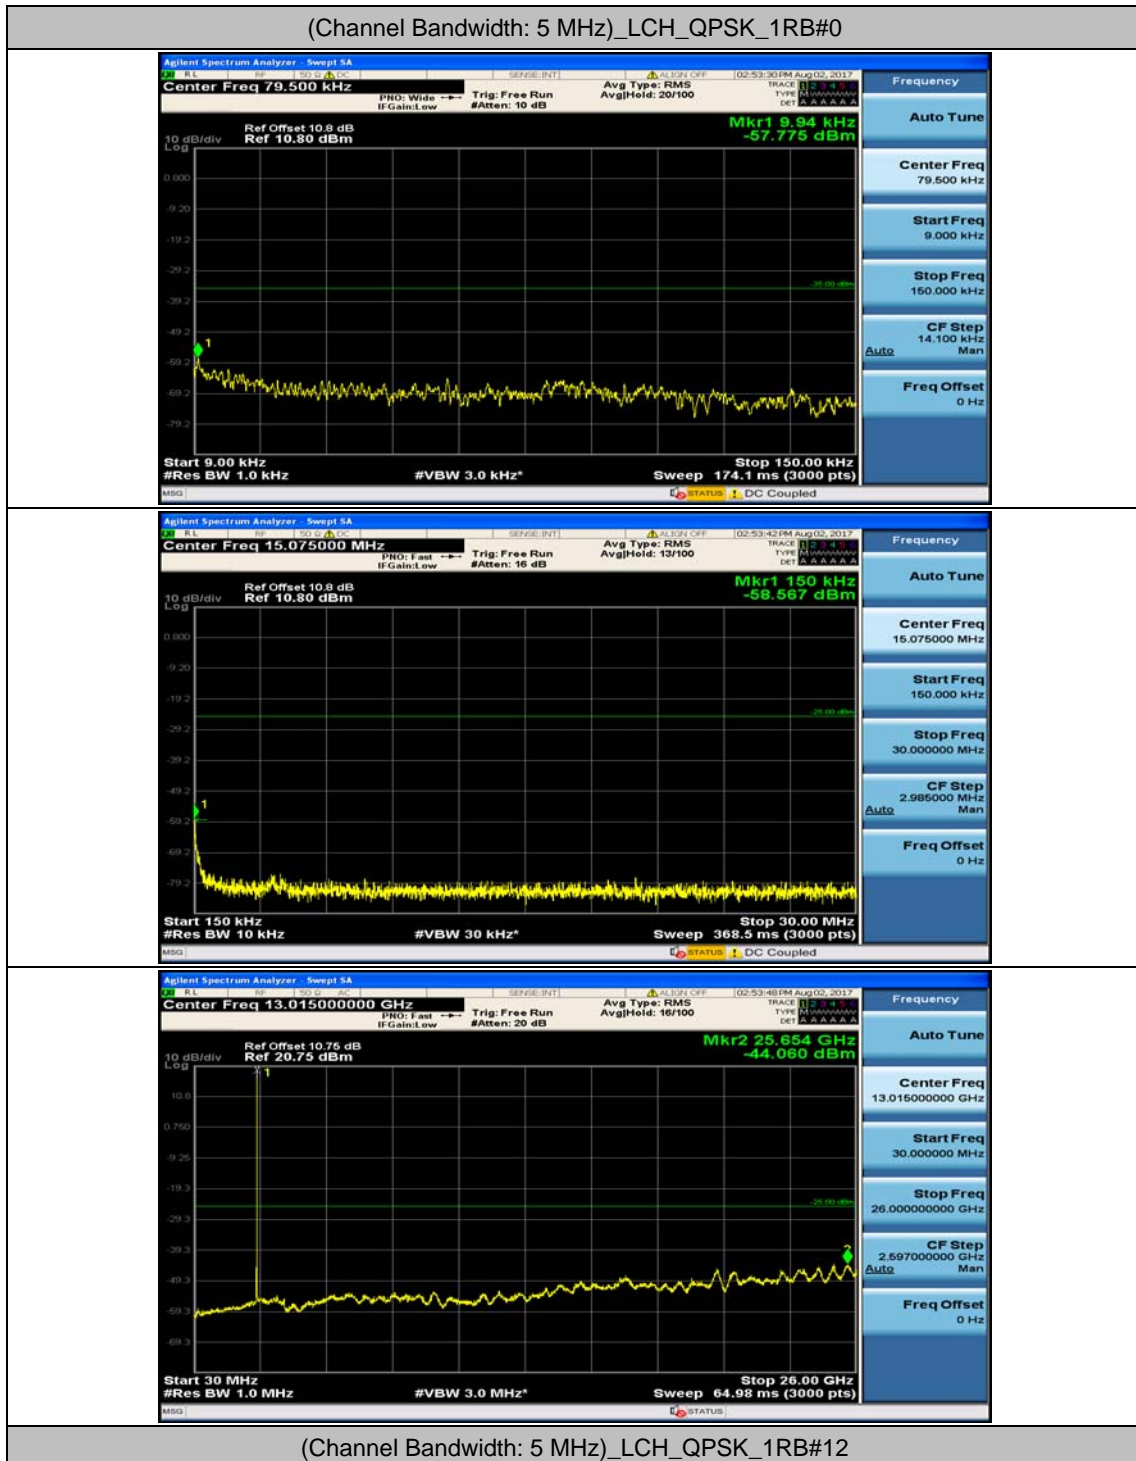

Appendix E: Conducted Spurious Emission

Test Graphs

Channel Bandwidth: 5 MHz