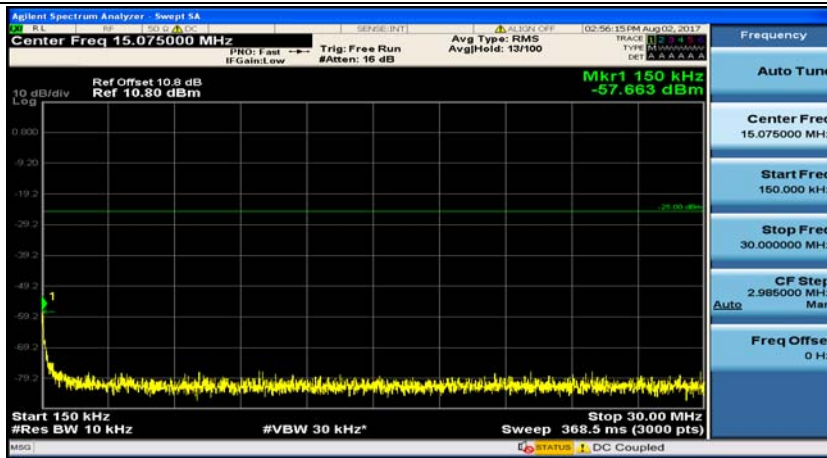

(Channel Bandwidth:20 MHz)_HCH_16QAM_100RB#0

Appendix E: Conducted Spurious Emission

Test Graphs

Channel Bandwidth: 5 MHz

(Channel Bandwidth: 5 MHz)_MCH_QPSK_1RB#0

(Channel Bandwidth: 5 MHz)_MCH_QPSK_1RB#12