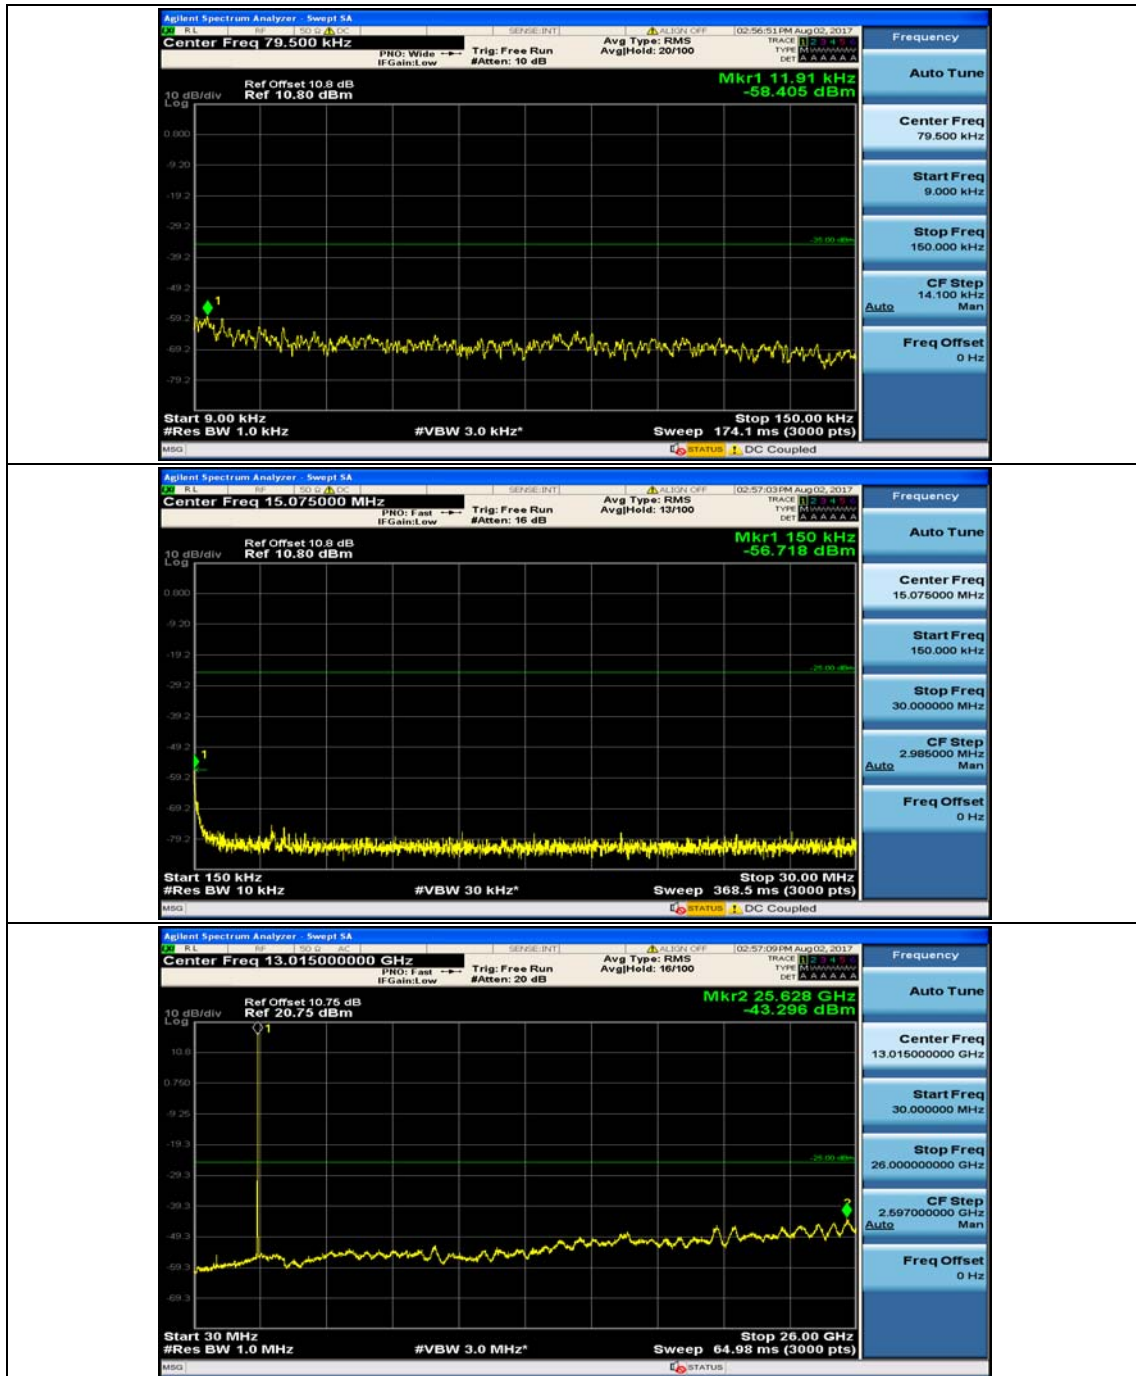

(Channel Bandwidth:20 MHz)_HCH_16QAM_100RB#0

Appendix E: Conducted Spurious Emission

Test Graphs

Channel Bandwidth: 5 MHz

(Channel Bandwidth: 5 MHz)_MCH_QPSK_1RB#0

(Channel Bandwidth: 5 MHz)_MCH_QPSK_1RB#12