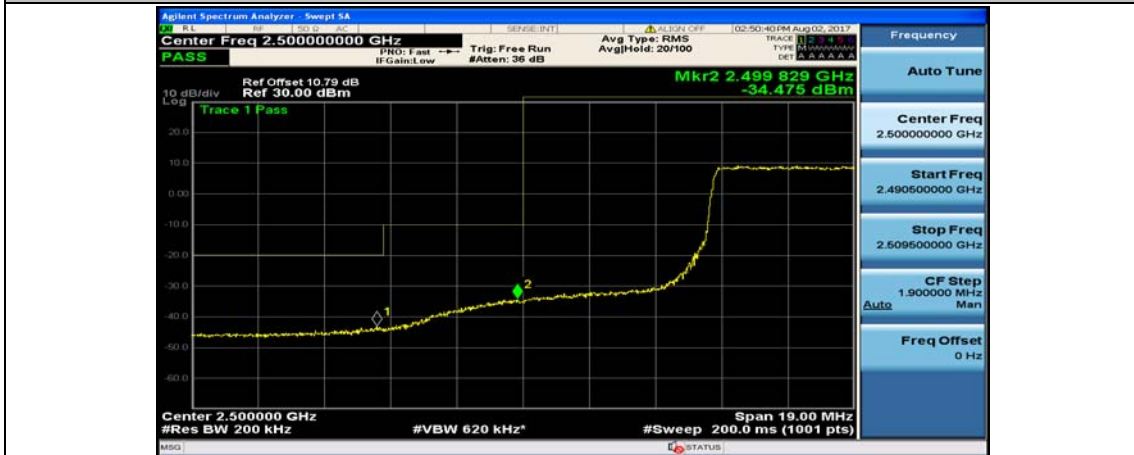

(Channel Bandwidth:20 MHz)_LCH_QPSK_50RB#25