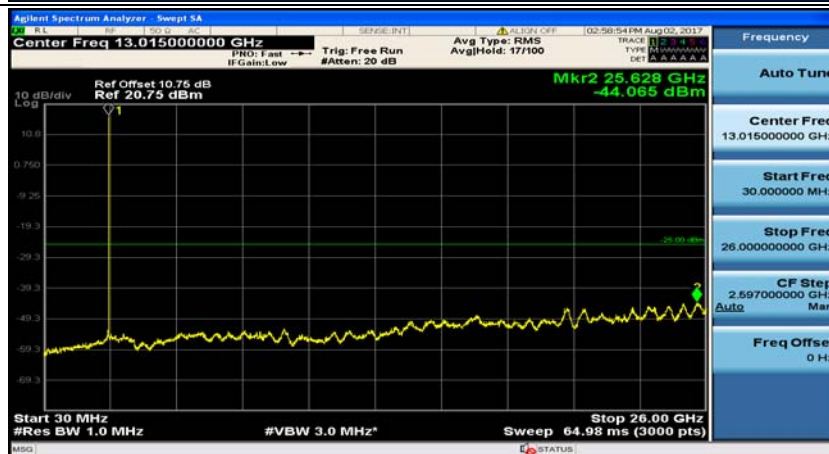

(Channel Bandwidth: 5 MHz)_HCH_QPSK_1RB#0

(Channel Bandwidth: 5 MHz)_HCH_QPSK_1RB#12