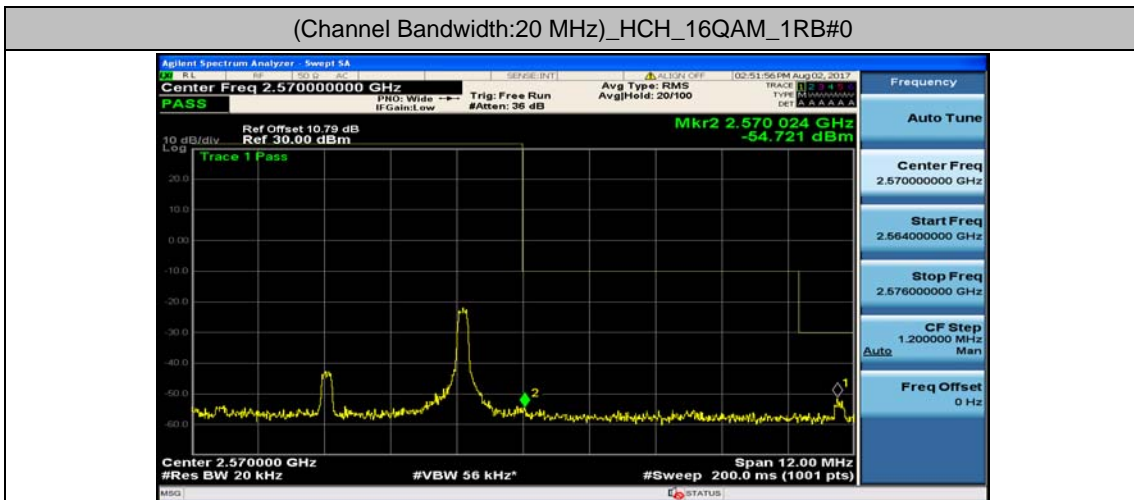

(Channel Bandwidth:20 MHz)_LCH_16QAM_50RB#0

(Channel Bandwidth:20 MHz)_LCH_16QAM_50RB#25

(Channel Bandwidth:20 MHz)_LCH_16QAM_50RB#50

(Channel Bandwidth:20 MHz)_LCH_16QAM_100RB#0

(Channel Bandwidth:20 MHz)_HCH_16QAM_1RB#0