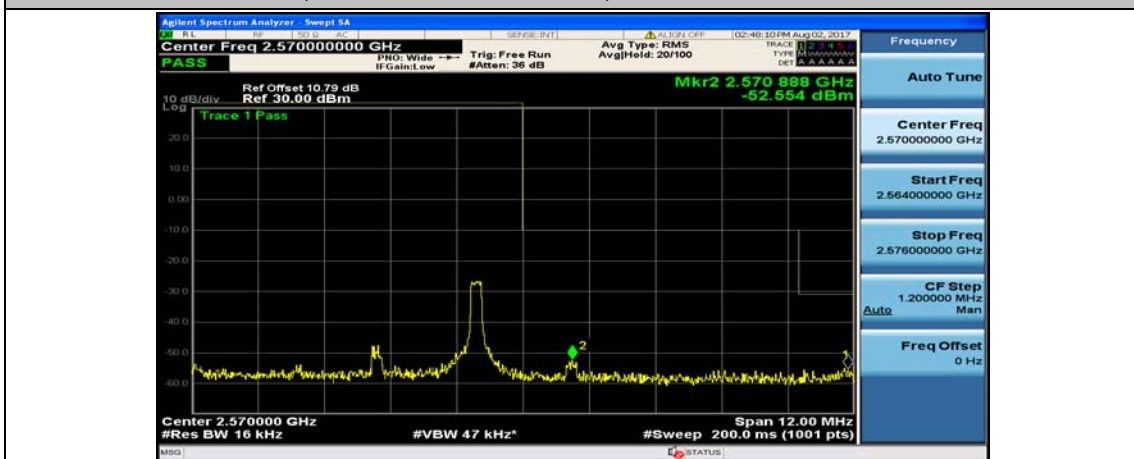

Channel Bandwidth: 10 MHz_HCH_16QAM_1RB#0

Channel Bandwidth: 10 MHz_HCH_16QAM_1RB#24

Channel Bandwidth: 10 MHz_HCH_16QAM_25RB#25

Channel Bandwidth: 10 MHz_HCH_16QAM_50RB#0

Channel Bandwidth: 15 MHz

(Channel Bandwidth:15 MHz)_LCH_QPSK_37RB#18

(Channel Bandwidth:15 MHz)_LCH_QPSK_37RB#38

(Channel Bandwidth:15 MHz)_LCH_QPSK_75RB#0

(Channel Bandwidth:15 MHz)_HCH_QPSK_1RB#0

(Channel Bandwidth:15 MHz)_HCH_QPSK_1RB#37

(Channel Bandwidth:15 MHz)_HCH_QPSK_1RB#74