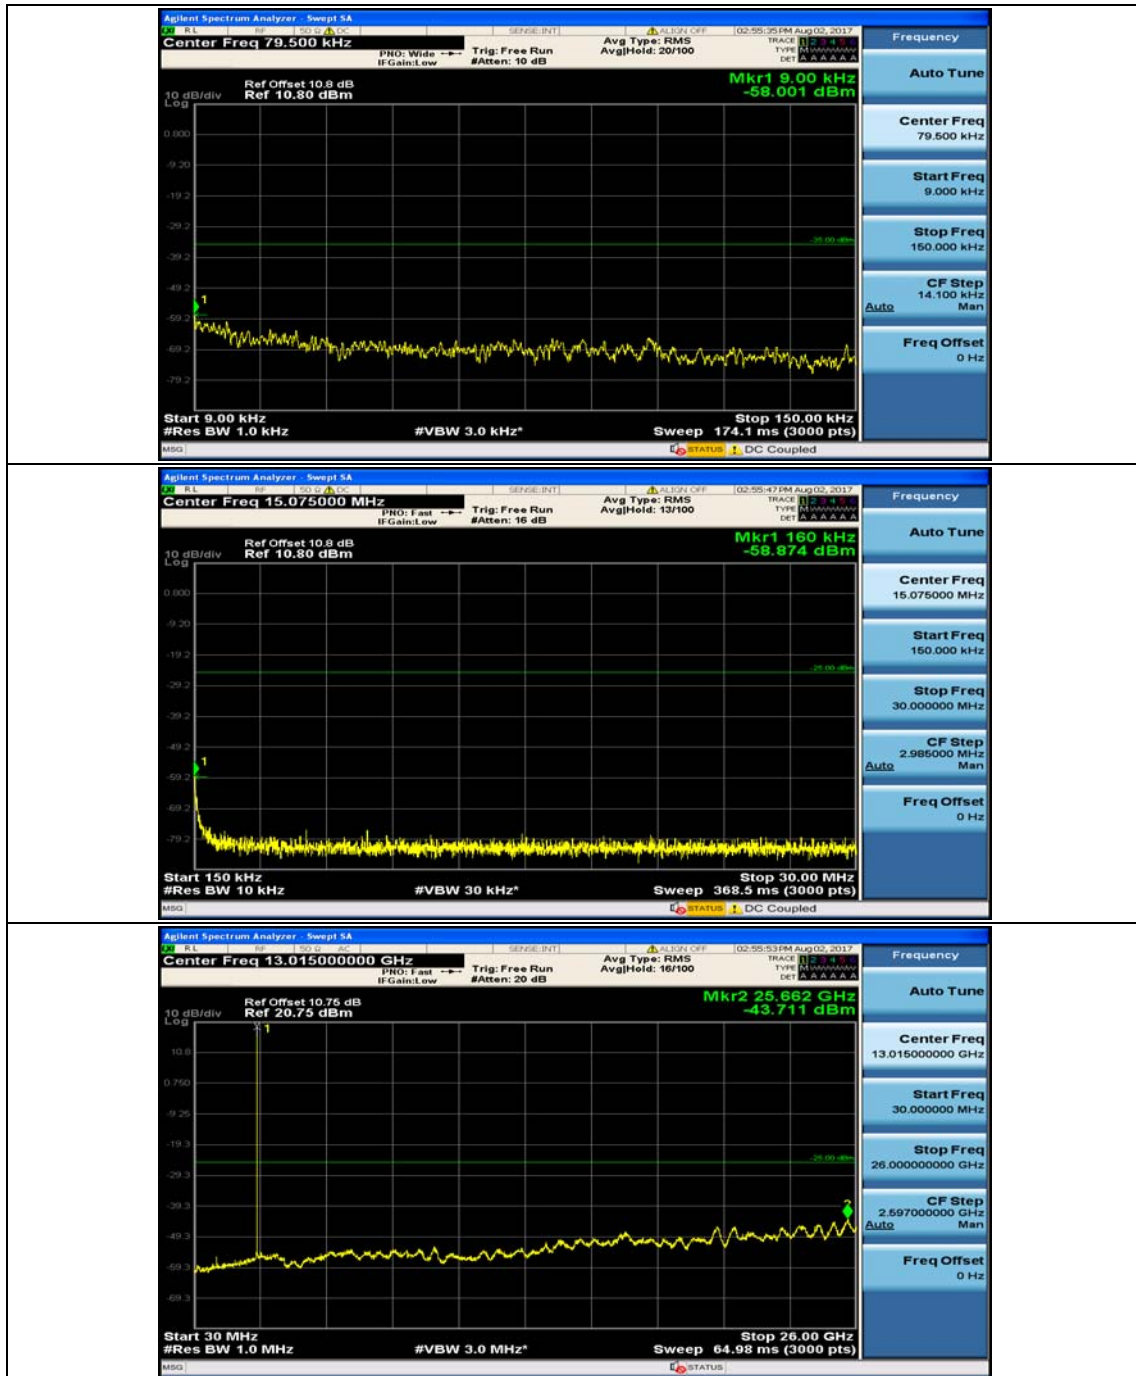

(Channel Bandwidth: 5 MHz)_HCH_QPSK_1RB#0

(Channel Bandwidth: 5 MHz)_HCH_QPSK_1RB#12

(Channel Bandwidth: 5 MHz)_LCH_16QAM_1RB#0

(Channel Bandwidth: 5 MHz)_LCH_16QAM_1RB#12

(Channel Bandwidth: 5 MHz)_MCH_16QAM_1RB#0