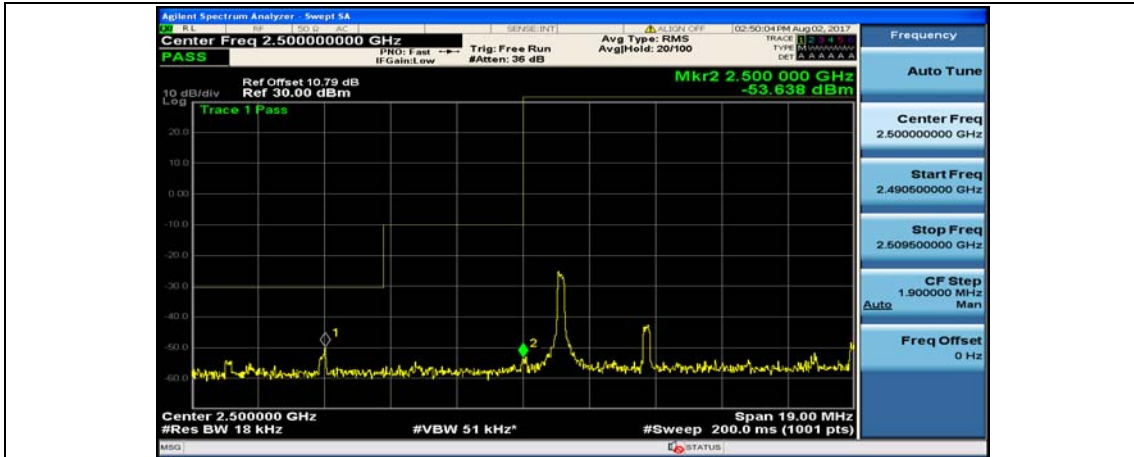

(Channel Bandwidth:20 MHz)_LCH_QPSK_1RB#99