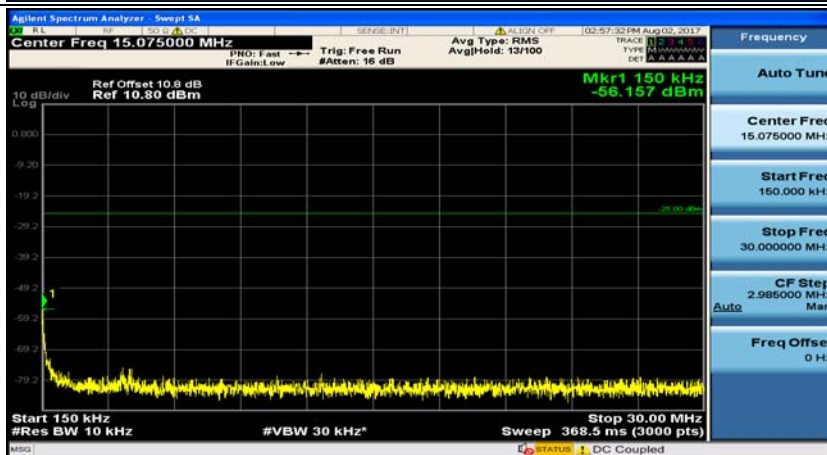

(Channel Bandwidth: 5 MHz)_MCH_16QAM_1RB#12