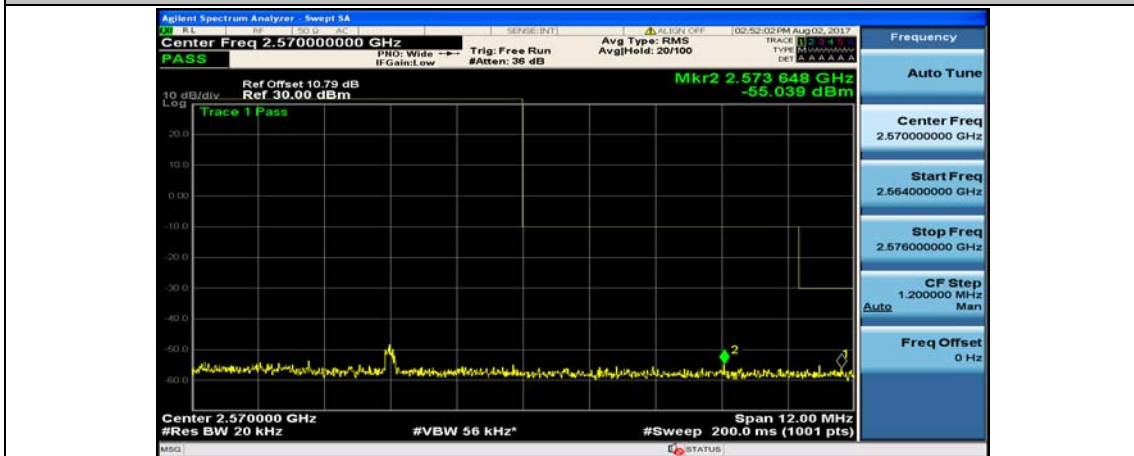

(Channel Bandwidth:20 MHz)_HCH_16QAM_1RB#49