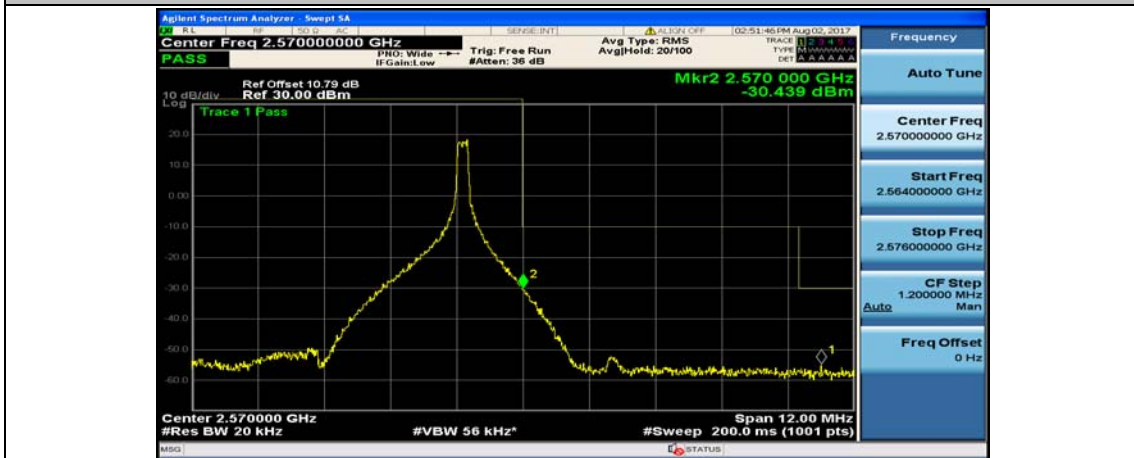

(Channel Bandwidth:20 MHz)_HCH_QPSK_1RB#99