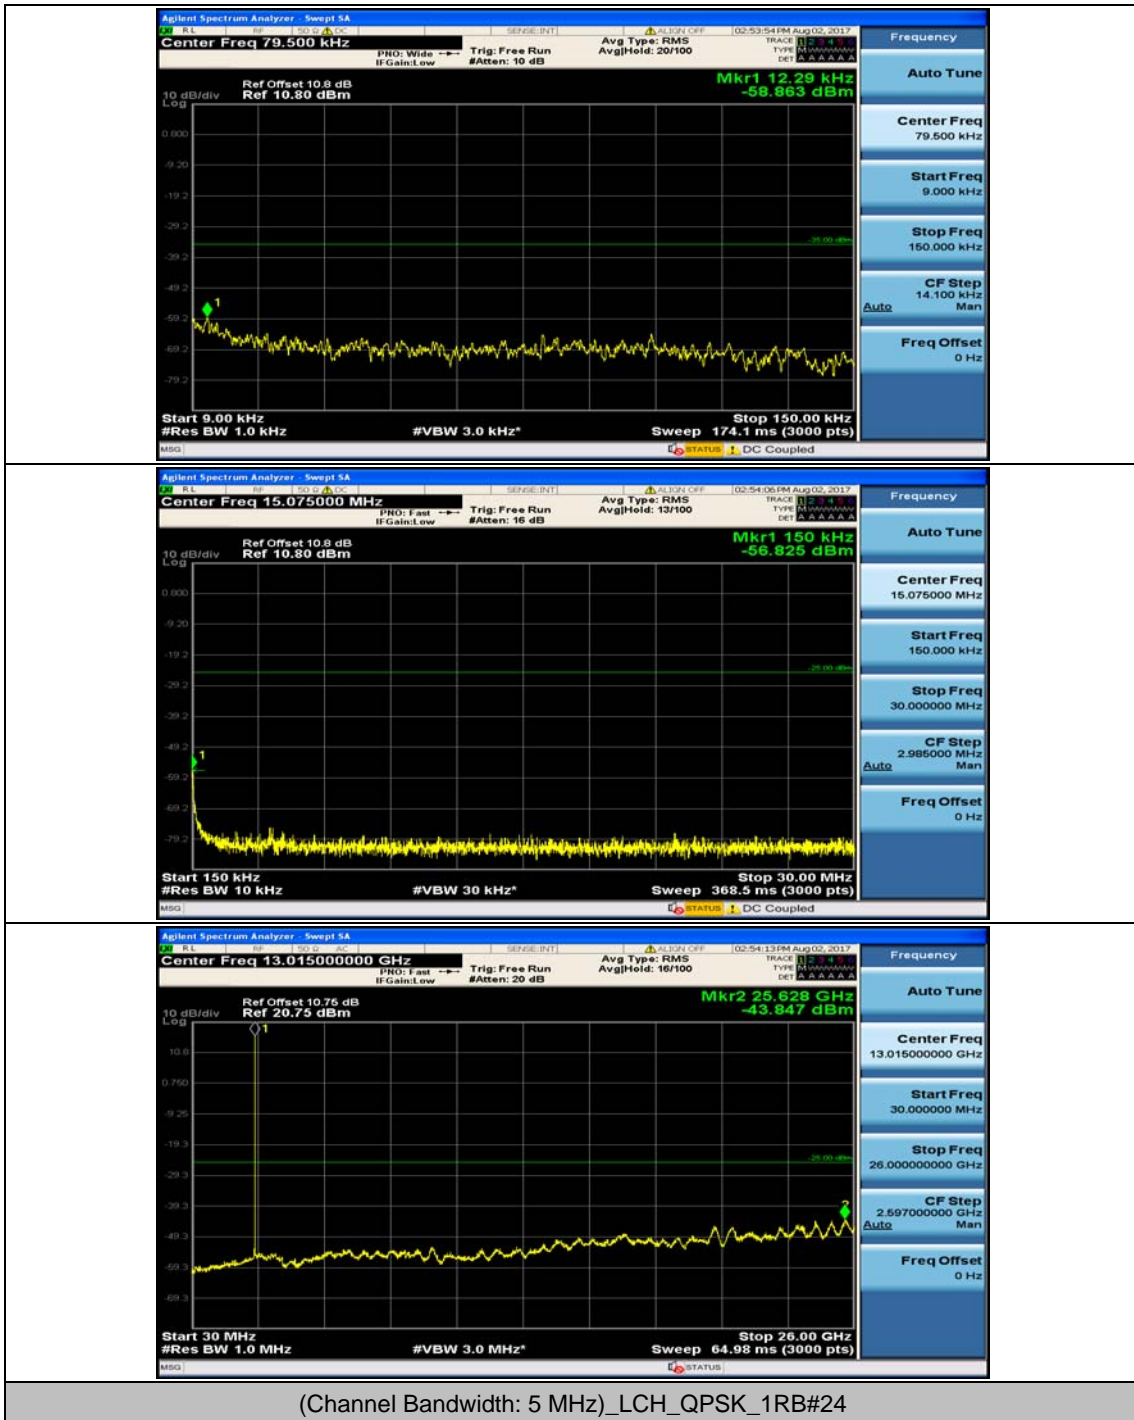

(Channel Bandwidth:20 MHz)_HCH_16QAM_100RB#0

Appendix E: Conducted Spurious Emission

Test Graphs

Channel Bandwidth: 5 MHz

(Channel Bandwidth: 5 MHz)_MCH_QPSK_1RB#0

(Channel Bandwidth: 5 MHz)_MCH_QPSK_1RB#12