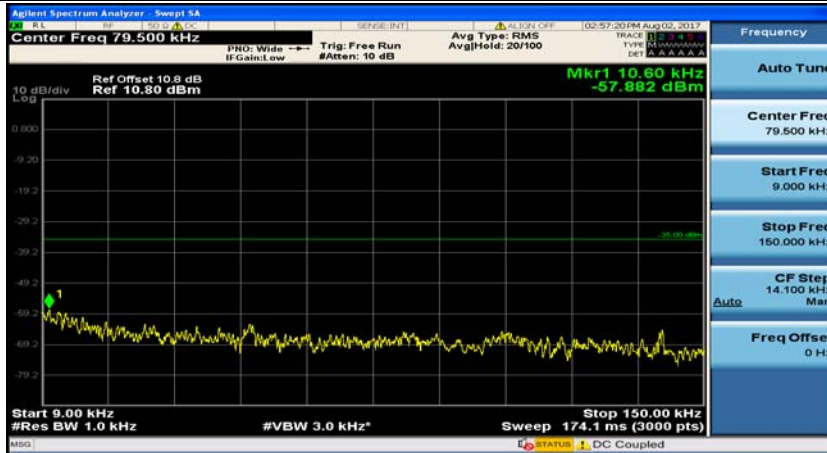

(Channel Bandwidth: 5 MHz)_MCH_16QAM_1RB#12