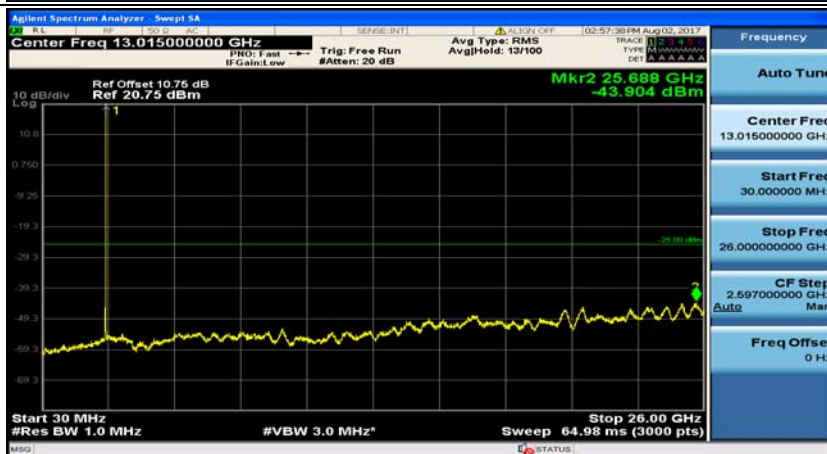

(Channel Bandwidth: 5 MHz)_MCH_16QAM_1RB#12