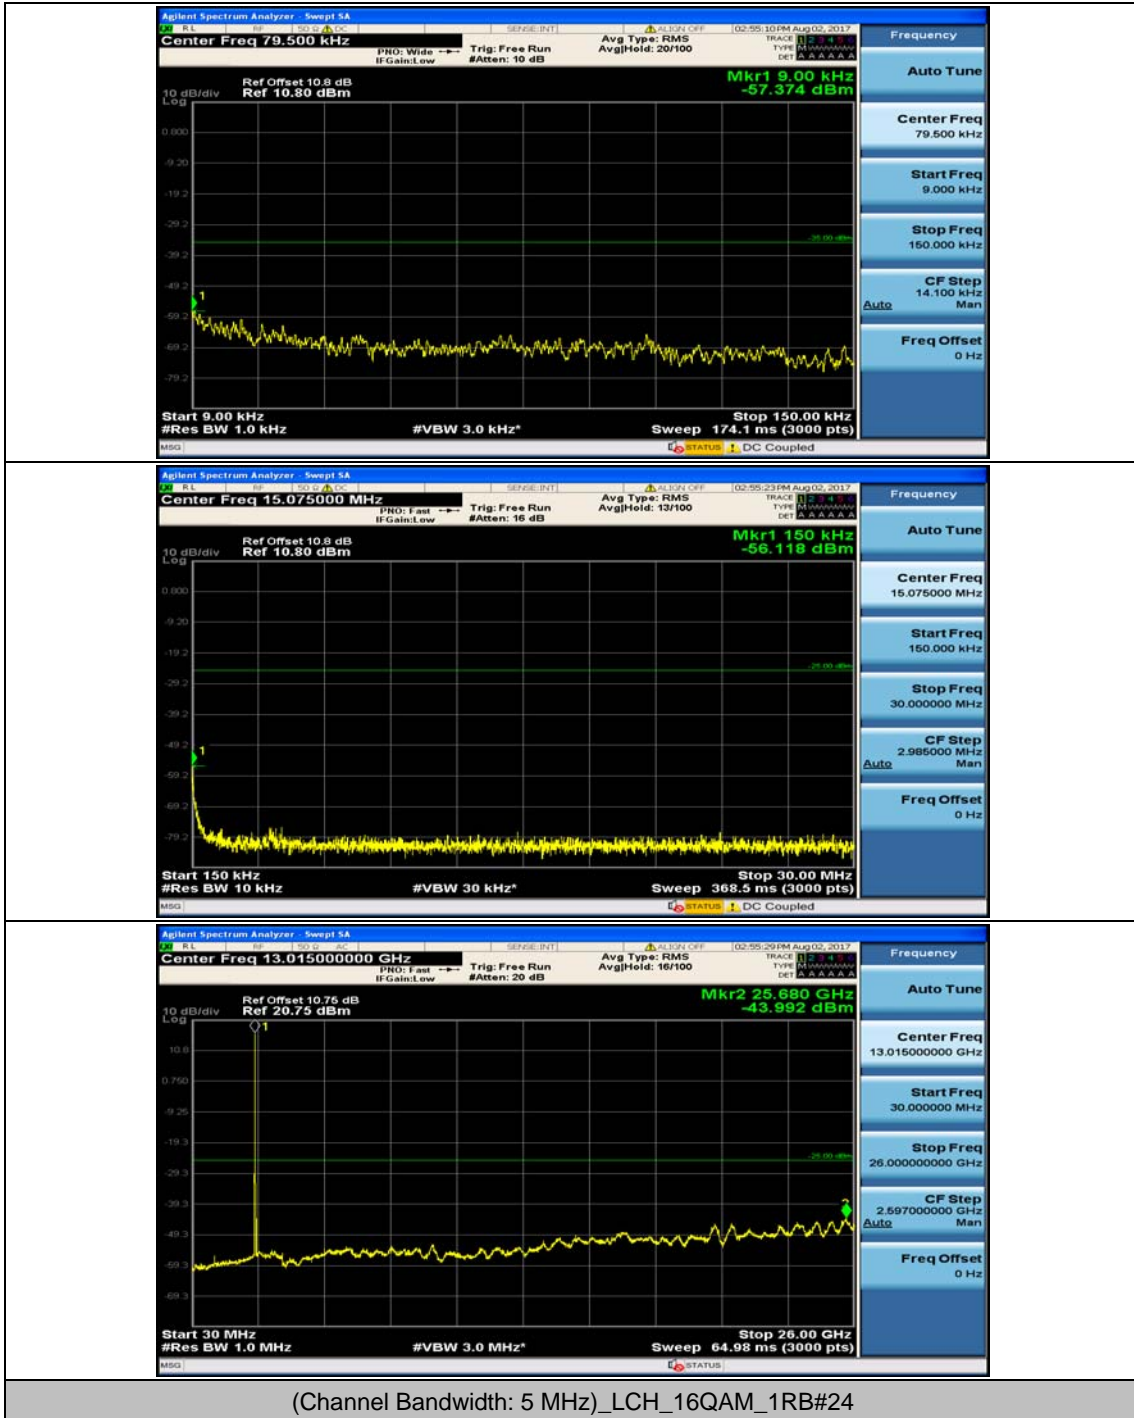

(Channel Bandwidth:20 MHz)_HCH_16QAM_100RB#0

Appendix E: Conducted Spurious Emission

Test Graphs

Channel Bandwidth: 5 MHz

(Channel Bandwidth: 5 MHz)_MCH_QPSK_1RB#0

(Channel Bandwidth: 5 MHz)_MCH_QPSK_1RB#12

(Channel Bandwidth: 5 MHz)_HCH_QPSK_1RB#0

(Channel Bandwidth: 5 MHz)_HCH_QPSK_1RB#12

(Channel Bandwidth: 5 MHz)_LCH_16QAM_1RB#0

(Channel Bandwidth: 5 MHz)_LCH_16QAM_1RB#12

(Channel Bandwidth: 5 MHz)_MCH_16QAM_1RB#0