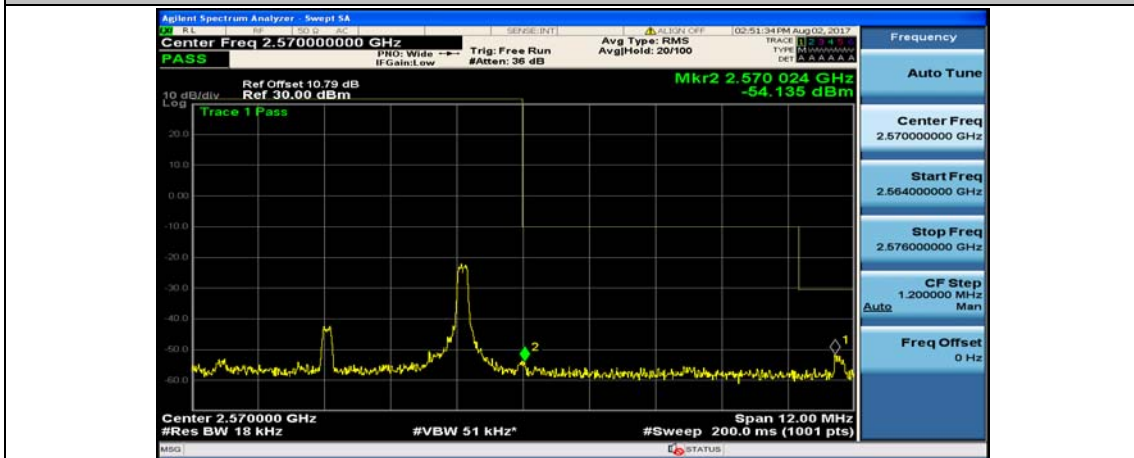

(Channel Bandwidth:20 MHz)_HCH_QPSK_1RB#0