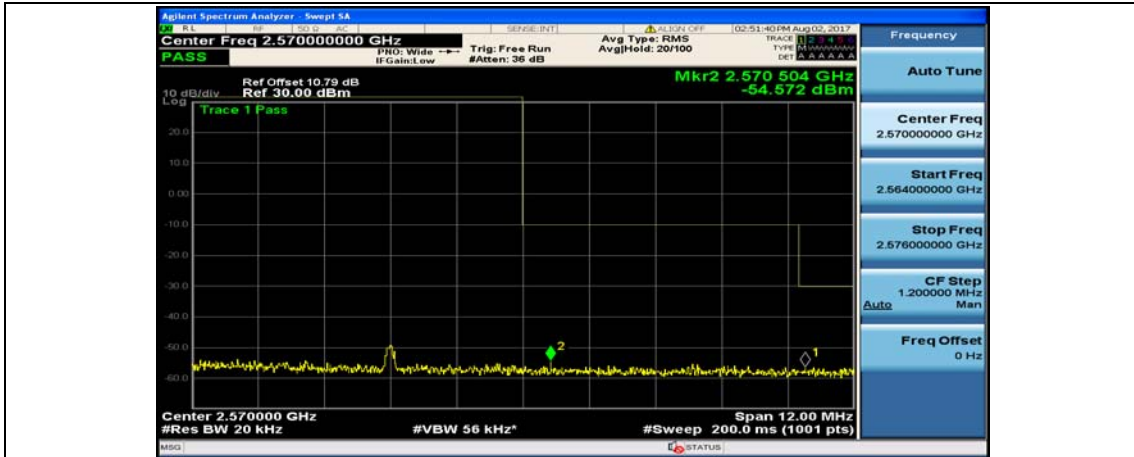

(Channel Bandwidth:20 MHz)_HCH_QPSK_1RB#49