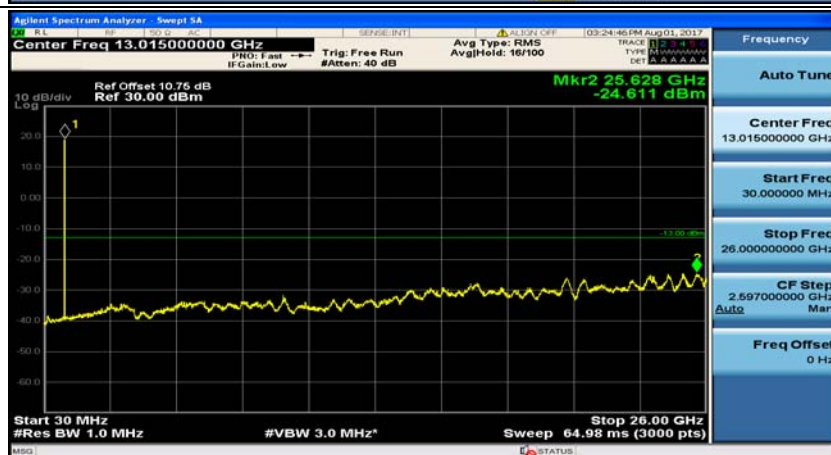

Channel Bandwidth: 3 MHz

(Channel Bandwidth: 3 MHz)_MCH_QPSK_1RB#0

(Channel Bandwidth: 3 MHz)_MCH_QPSK_1RB#7

(Channel Bandwidth: 3 MHz)_HCH_QPSK_1RB#0

(Channel Bandwidth: 3 MHz)_HCH_QPSK_1RB#7

(Channel Bandwidth: 3 MHz)_LCH_16QAM_1RB#0

(Channel Bandwidth: 3 MHz)_LCH_16QAM_1RB#7

(Channel Bandwidth: 3 MHz)_MCH_16QAM_1RB#0

(Channel Bandwidth: 3 MHz)_MCH_16QAM_1RB#7

(Channel Bandwidth: 3 MHz)_HCH_16QAM_1RB#0

(Channel Bandwidth: 3 MHz)_HCH_16QAM_1RB#7