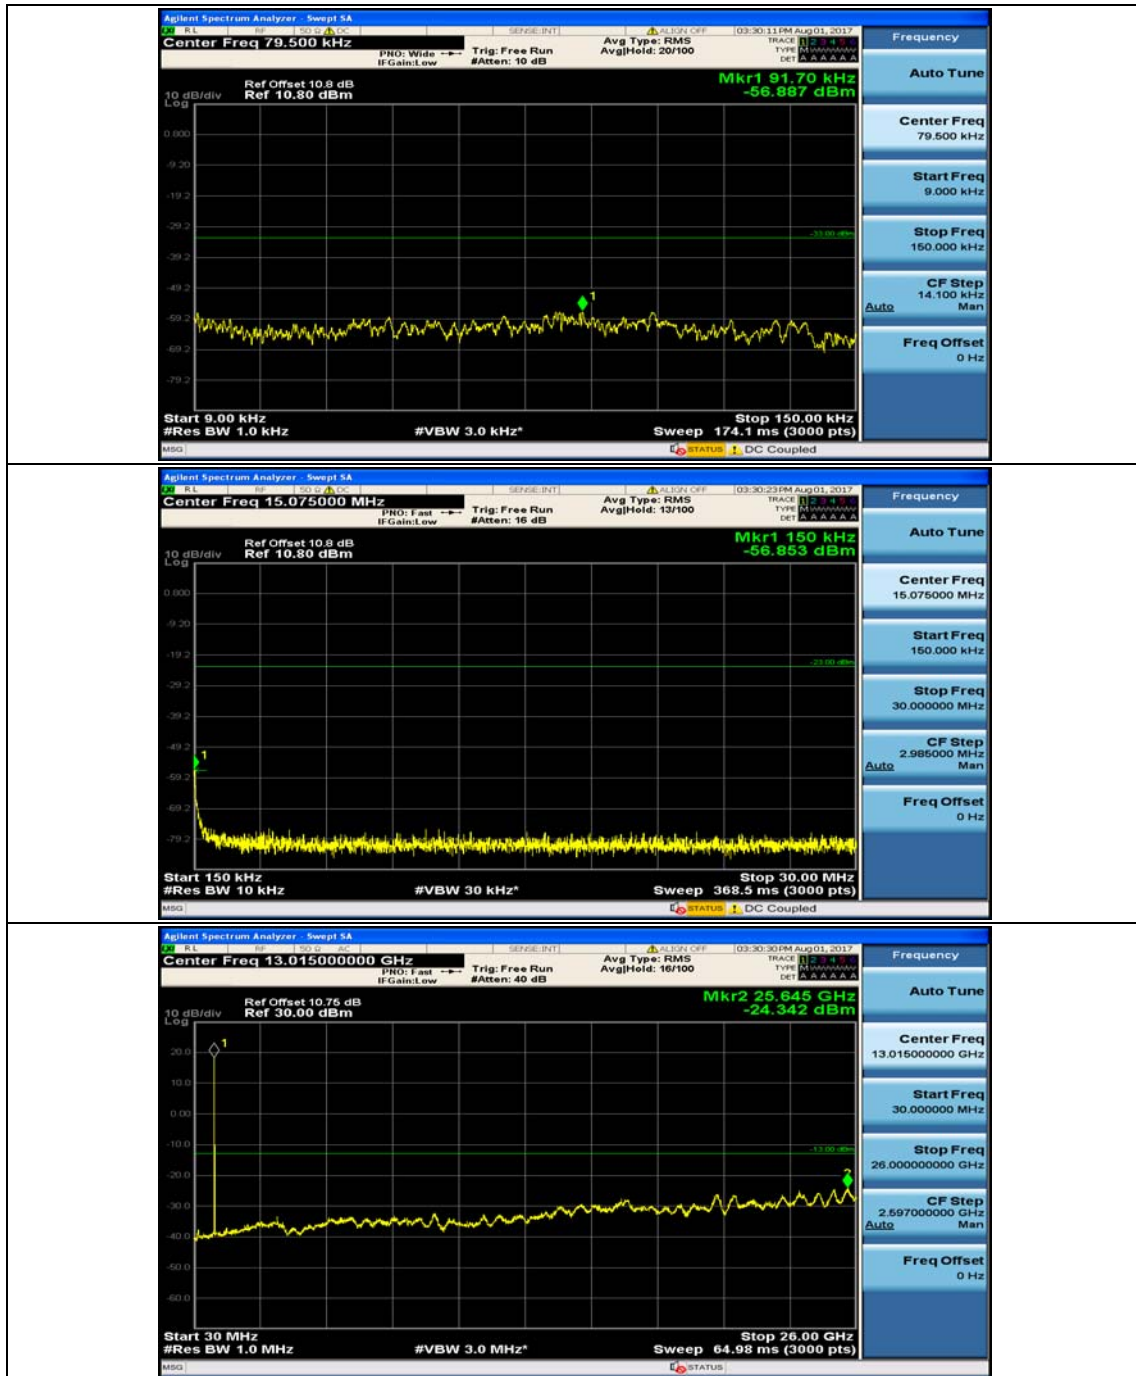

Channel Bandwidth: 5 MHz

(Channel Bandwidth: 5 MHz)_MCH_QPSK_1RB#0

(Channel Bandwidth: 5 MHz)_MCH_QPSK_1RB#12

(Channel Bandwidth: 5 MHz)_HCH_QPSK_1RB#0

(Channel Bandwidth: 5 MHz)_HCH_QPSK_1RB#12

(Channel Bandwidth: 5 MHz)_LCH_16QAM_1RB#0

(Channel Bandwidth: 5 MHz)_LCH_16QAM_1RB#12

(Channel Bandwidth: 5 MHz)_MCH_16QAM_1RB#0

(Channel Bandwidth: 5 MHz)_MCH_16QAM_1RB#12

(Channel Bandwidth: 5 MHz)_HCH_16QAM_1RB#0

(Channel Bandwidth: 5 MHz)_HCH_16QAM_1RB#12