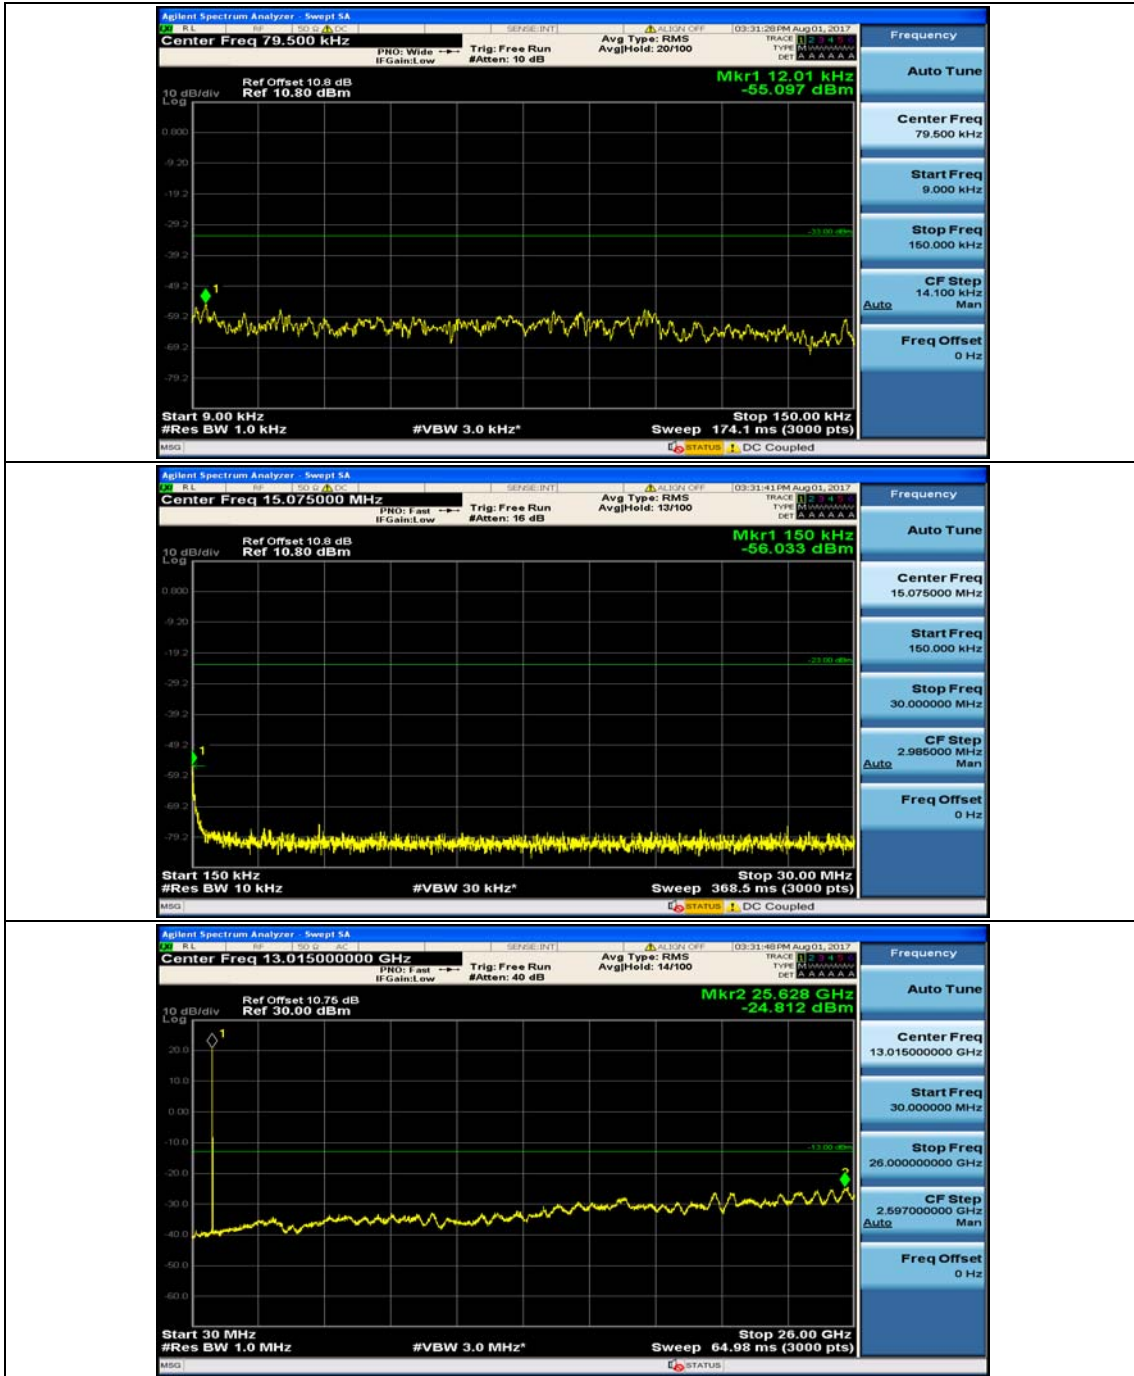

Channel Bandwidth: 5 MHz

(Channel Bandwidth: 5 MHz)_MCH_QPSK_1RB#0

(Channel Bandwidth: 5 MHz)_MCH_QPSK_1RB#12

(Channel Bandwidth: 5 MHz)_HCH_QPSK_1RB#0

(Channel Bandwidth: 5 MHz)_HCH_QPSK_1RB#12

(Channel Bandwidth: 5 MHz)_LCH_16QAM_1RB#0

(Channel Bandwidth: 5 MHz)_LCH_16QAM_1RB#12

(Channel Bandwidth: 5 MHz)_MCH_16QAM_1RB#0

(Channel Bandwidth: 5 MHz)_MCH_16QAM_1RB#12

(Channel Bandwidth: 5 MHz)_HCH_16QAM_1RB#0

(Channel Bandwidth: 5 MHz)_HCH_16QAM_1RB#12