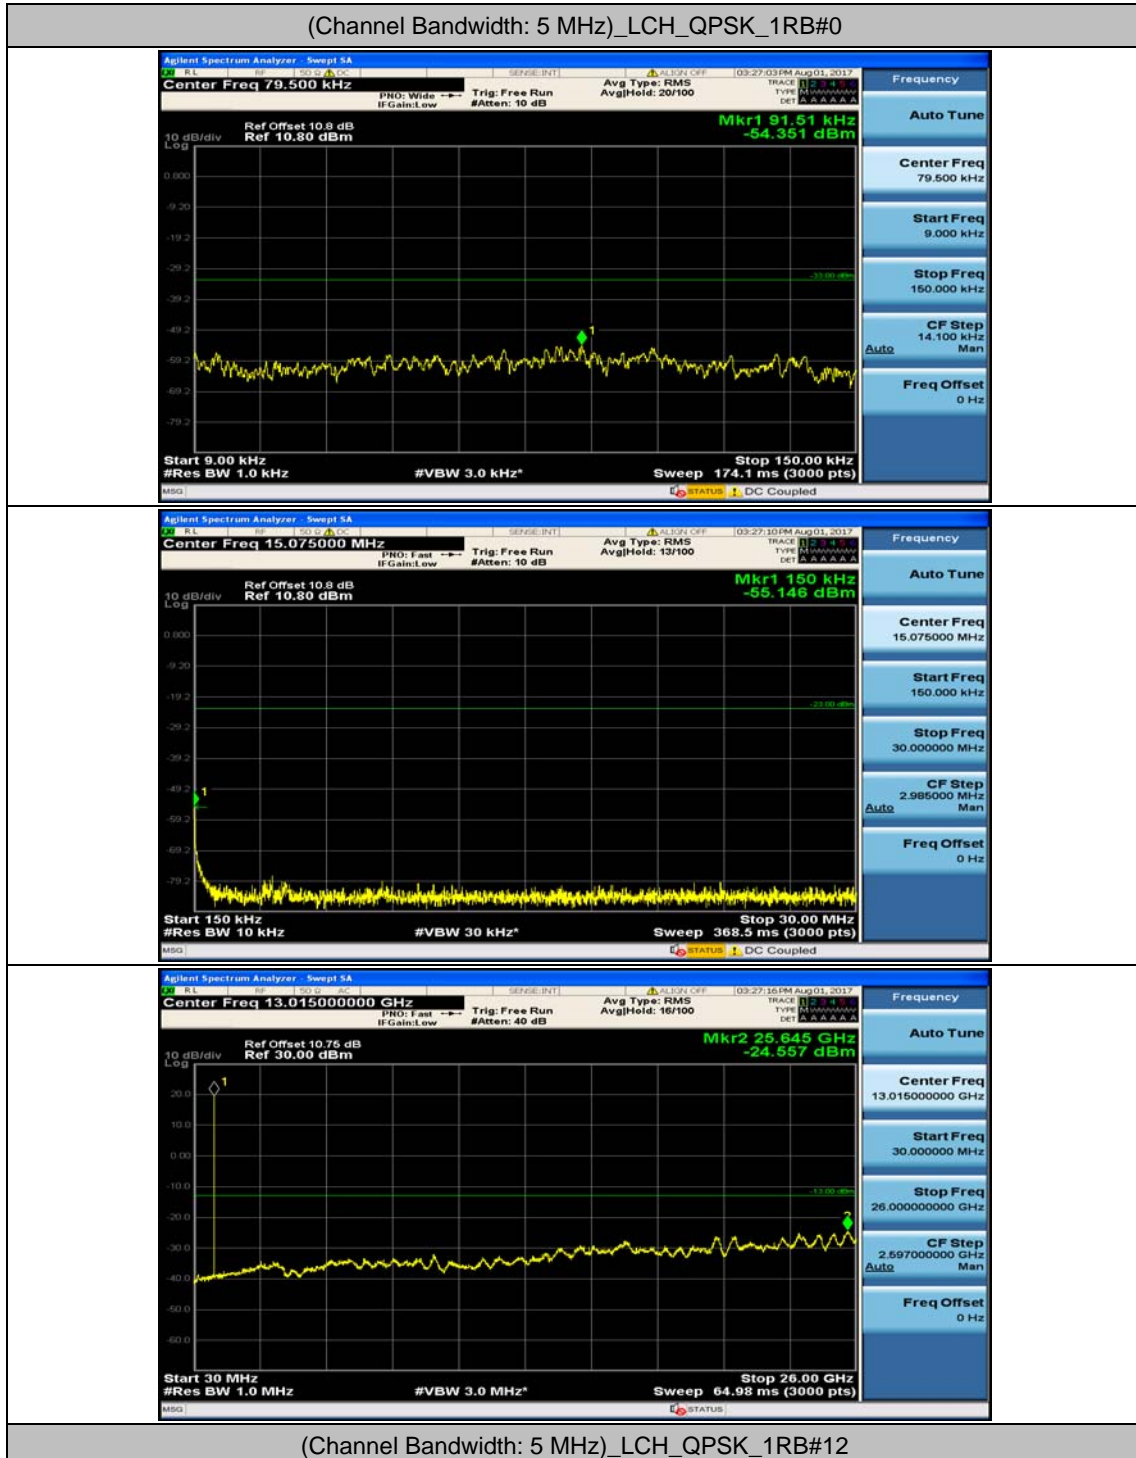

Channel Bandwidth: 3 MHz

(Channel Bandwidth: 3 MHz)_MCH_QPSK_1RB#0

(Channel Bandwidth: 3 MHz)_MCH_QPSK_1RB#7

(Channel Bandwidth: 3 MHz)_HCH_QPSK_1RB#0

(Channel Bandwidth: 3 MHz)_HCH_QPSK_1RB#7

(Channel Bandwidth: 3 MHz)_LCH_16QAM_1RB#0

(Channel Bandwidth: 3 MHz)_LCH_16QAM_1RB#7

(Channel Bandwidth: 3 MHz)_MCH_16QAM_1RB#0

(Channel Bandwidth: 3 MHz)_MCH_16QAM_1RB#7

(Channel Bandwidth: 3 MHz)_HCH_16QAM_1RB#0

(Channel Bandwidth: 3 MHz)_HCH_16QAM_1RB#7

Channel Bandwidth: 5 MHz

(Channel Bandwidth: 5 MHz)_MCH_QPSK_1RB#0

(Channel Bandwidth: 5 MHz)_MCH_QPSK_1RB#12

(Channel Bandwidth: 5 MHz)_HCH_QPSK_1RB#0

(Channel Bandwidth: 5 MHz)_HCH_QPSK_1RB#12

(Channel Bandwidth: 5 MHz)_LCH_16QAM_1RB#0