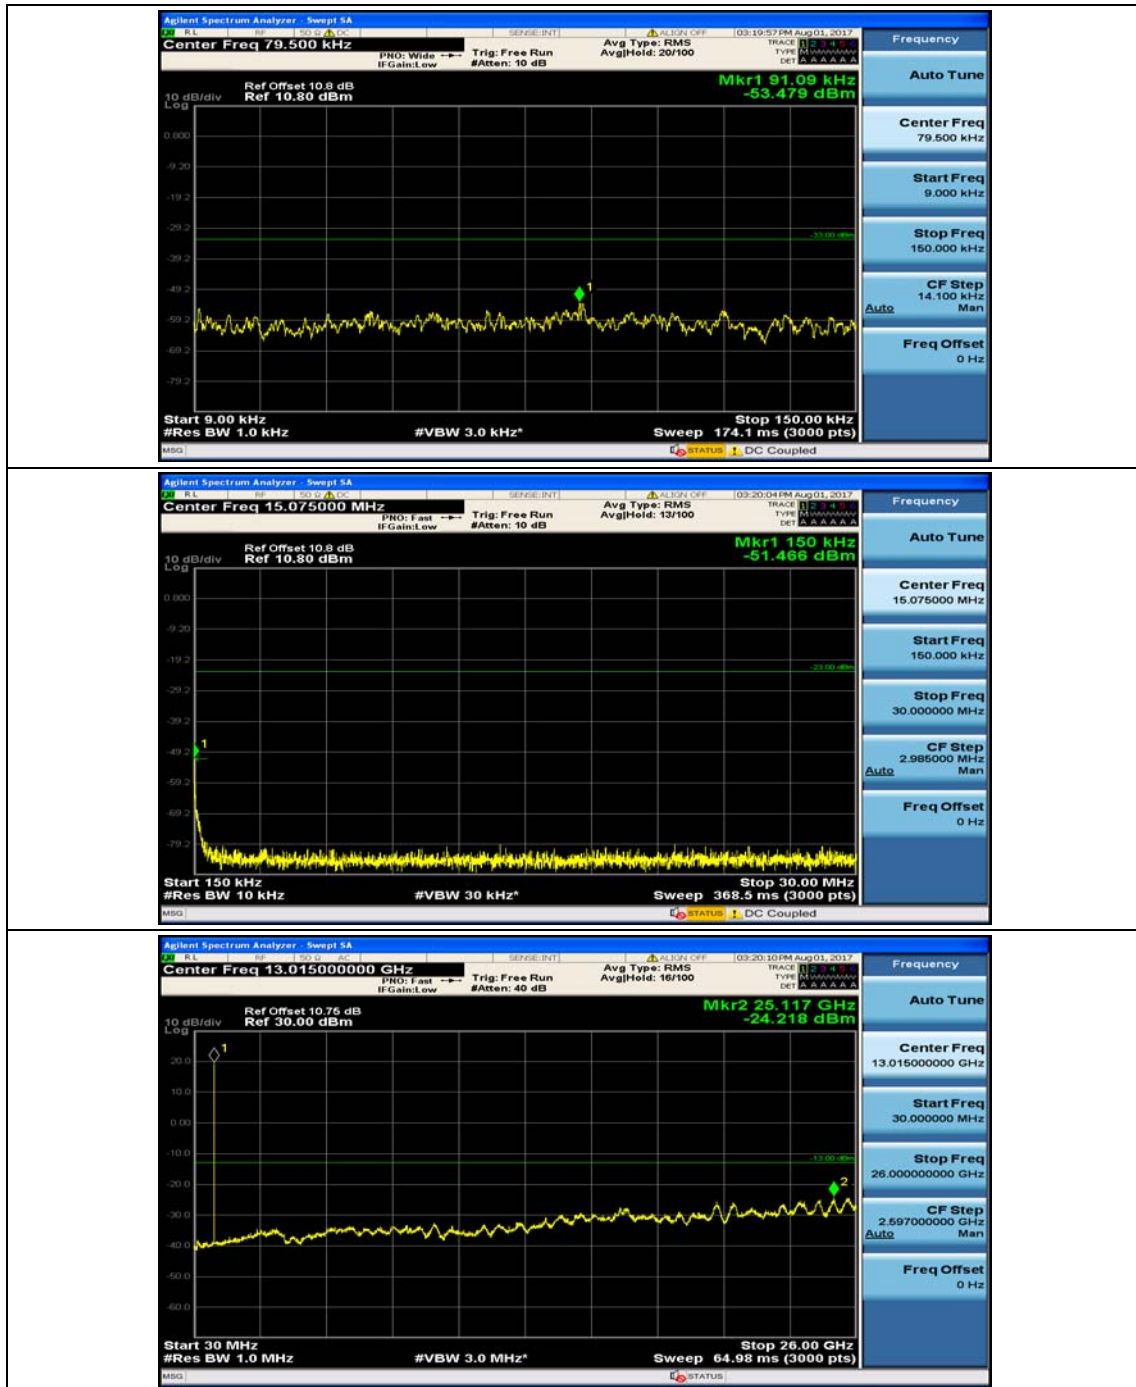

Channel Bandwidth: 3 MHz

(Channel Bandwidth: 3 MHz)_MCH_QPSK_1RB#0

(Channel Bandwidth: 3 MHz)_MCH_QPSK_1RB#7

(Channel Bandwidth: 3 MHz)_HCH_QPSK_1RB#0

(Channel Bandwidth: 3 MHz)_HCH_QPSK_1RB#7

(Channel Bandwidth: 3 MHz)_LCH_16QAM_1RB#0

(Channel Bandwidth: 3 MHz)_LCH_16QAM_1RB#7

(Channel Bandwidth: 3 MHz)_MCH_16QAM_1RB#0

(Channel Bandwidth: 3 MHz)_MCH_16QAM_1RB#7

(Channel Bandwidth: 3 MHz)_HCH_16QAM_1RB#0

(Channel Bandwidth: 3 MHz)_HCH_16QAM_1RB#7

Channel Bandwidth: 5 MHz

(Channel Bandwidth: 5 MHz)_MCH_QPSK_1RB#0

(Channel Bandwidth: 5 MHz)_MCH_QPSK_1RB#12

(Channel Bandwidth: 5 MHz)_HCH_QPSK_1RB#0

(Channel Bandwidth: 5 MHz)_HCH_QPSK_1RB#12

(Channel Bandwidth: 5 MHz)_LCH_16QAM_1RB#0