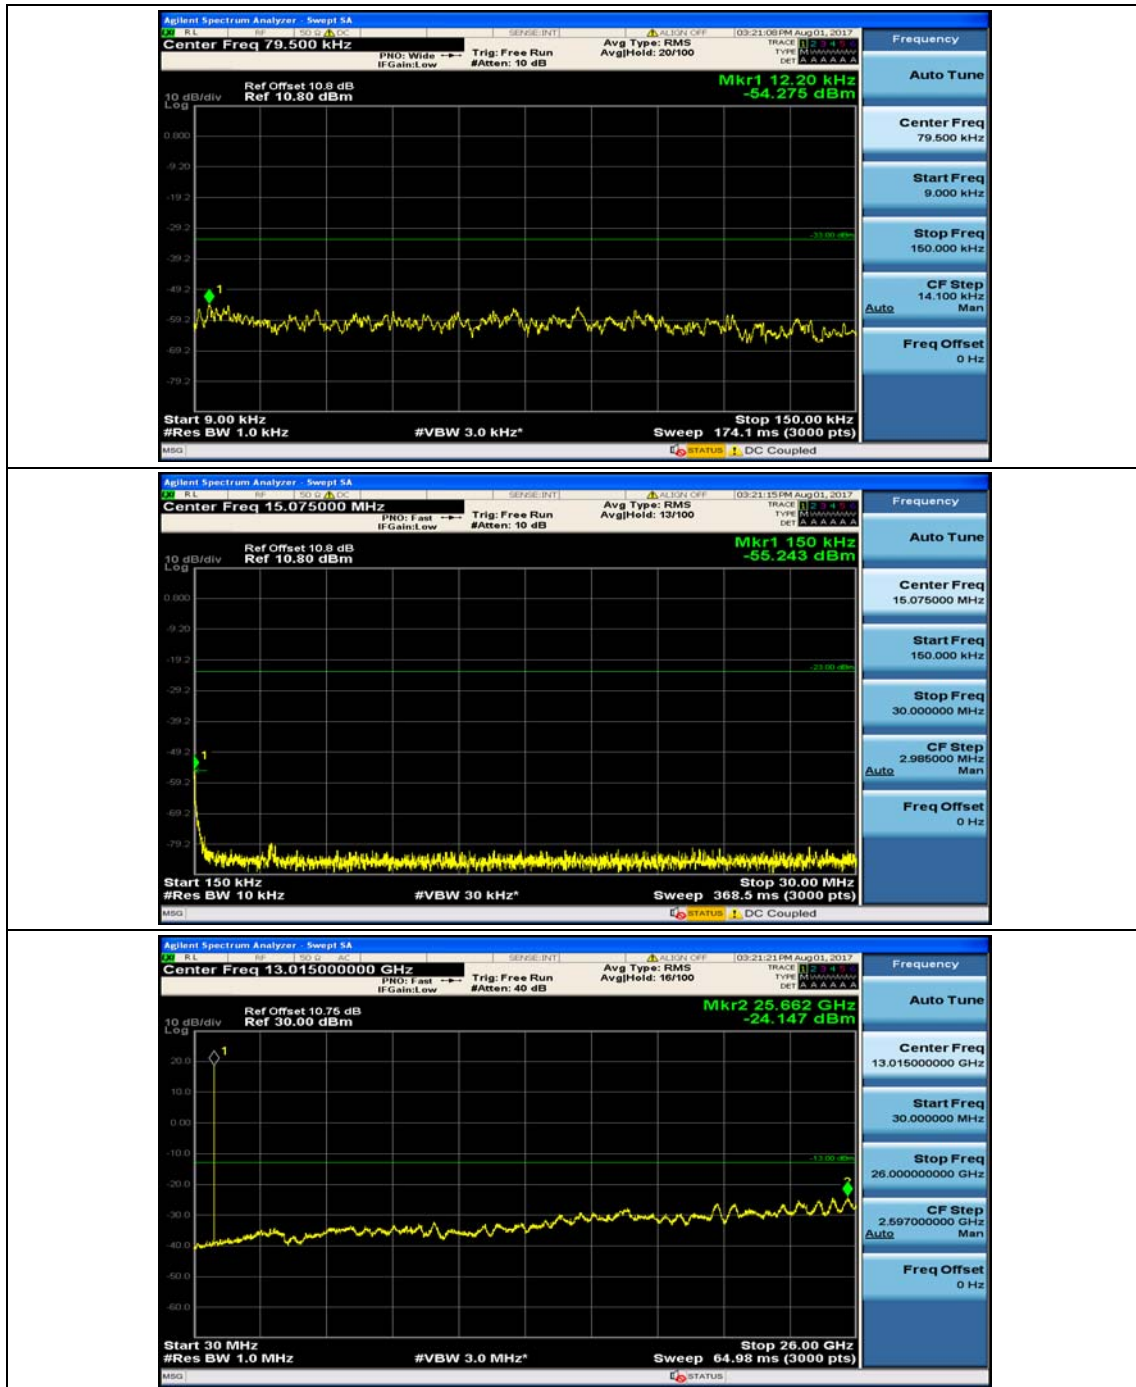

Channel Bandwidth: 3 MHz

(Channel Bandwidth: 3 MHz)_MCH_QPSK_1RB#0

(Channel Bandwidth: 3 MHz)_MCH_QPSK_1RB#7

(Channel Bandwidth: 3 MHz)_HCH_QPSK_1RB#0

(Channel Bandwidth: 3 MHz)_HCH_QPSK_1RB#7

(Channel Bandwidth: 3 MHz)_LCH_16QAM_1RB#0

(Channel Bandwidth: 3 MHz)_LCH_16QAM_1RB#7

(Channel Bandwidth: 3 MHz)_MCH_16QAM_1RB#0

(Channel Bandwidth: 3 MHz)_MCH_16QAM_1RB#7

(Channel Bandwidth: 3 MHz)_HCH_16QAM_1RB#0

(Channel Bandwidth: 3 MHz)_HCH_16QAM_1RB#7

Channel Bandwidth: 5 MHz

(Channel Bandwidth: 5 MHz)_MCH_QPSK_1RB#0

(Channel Bandwidth: 5 MHz)_MCH_QPSK_1RB#12

(Channel Bandwidth: 5 MHz)_HCH_QPSK_1RB#0

(Channel Bandwidth: 5 MHz)_HCH_QPSK_1RB#12

(Channel Bandwidth: 5 MHz)_LCH_16QAM_1RB#0