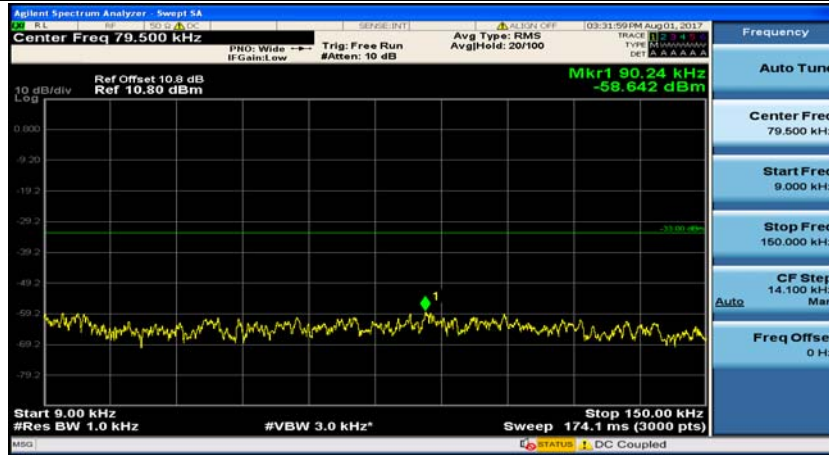

Channel Bandwidth: 5 MHz

(Channel Bandwidth: 5 MHz)_MCH_QPSK_1RB#0

(Channel Bandwidth: 5 MHz)_MCH_QPSK_1RB#12

(Channel Bandwidth: 5 MHz)_HCH_QPSK_1RB#0

(Channel Bandwidth: 5 MHz)_HCH_QPSK_1RB#12

(Channel Bandwidth: 5 MHz)_LCH_16QAM_1RB#0