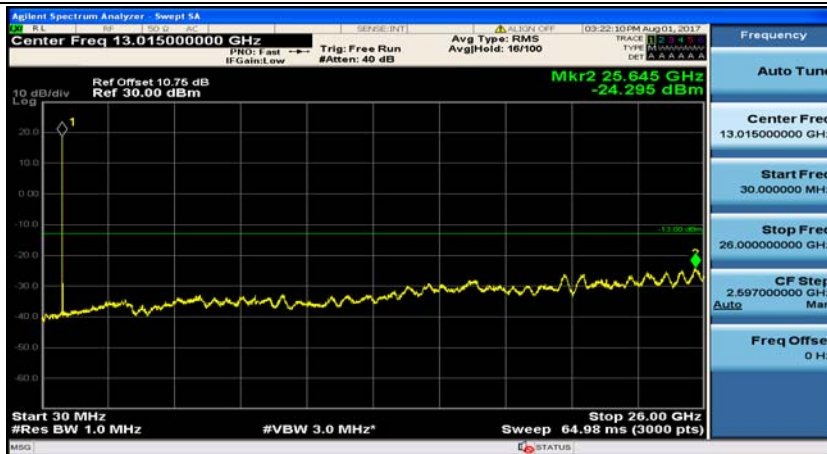

Channel Bandwidth: 3 MHz

(Channel Bandwidth: 3 MHz)_MCH_QPSK_1RB#0

(Channel Bandwidth: 3 MHz)_MCH_QPSK_1RB#7

(Channel Bandwidth: 3 MHz)_HCH_QPSK_1RB#0

(Channel Bandwidth: 3 MHz)_HCH_QPSK_1RB#7

(Channel Bandwidth: 3 MHz)_LCH_16QAM_1RB#0

(Channel Bandwidth: 3 MHz)_LCH_16QAM_1RB#7

(Channel Bandwidth: 3 MHz)_MCH_16QAM_1RB#0

(Channel Bandwidth: 3 MHz)_MCH_16QAM_1RB#7

(Channel Bandwidth: 3 MHz)_HCH_16QAM_1RB#0

(Channel Bandwidth: 3 MHz)_HCH_16QAM_1RB#7