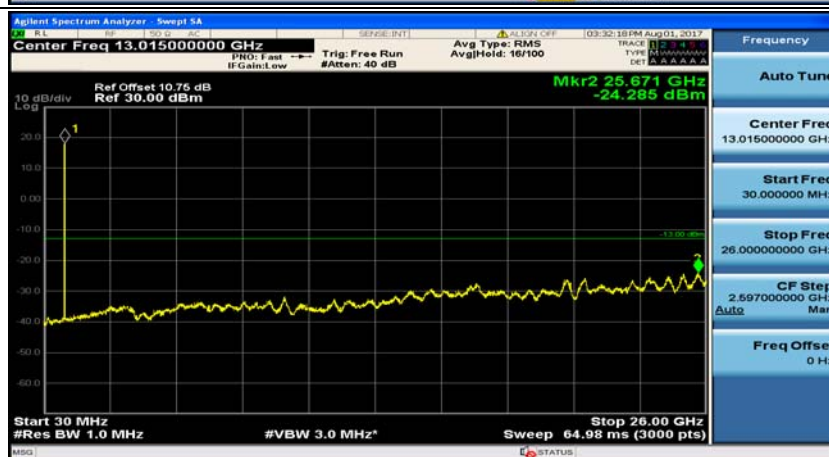

Channel Bandwidth: 5 MHz

(Channel Bandwidth: 5 MHz)_MCH_QPSK_1RB#0

(Channel Bandwidth: 5 MHz)_MCH_QPSK_1RB#12

(Channel Bandwidth: 5 MHz)_HCH_QPSK_1RB#0

(Channel Bandwidth: 5 MHz)_HCH_QPSK_1RB#12

(Channel Bandwidth: 5 MHz)_LCH_16QAM_1RB#0