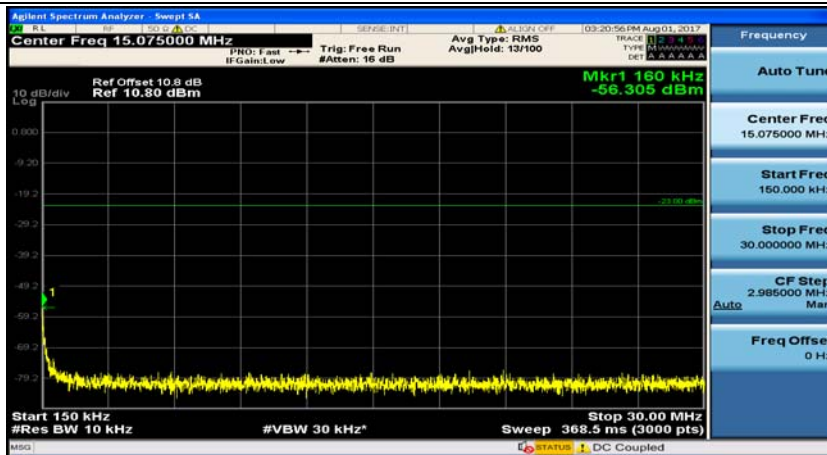

Channel Bandwidth: 3 MHz

(Channel Bandwidth: 3 MHz)_MCH_QPSK_1RB#0

(Channel Bandwidth: 3 MHz)_MCH_QPSK_1RB#7

(Channel Bandwidth: 3 MHz)_HCH_QPSK_1RB#0

(Channel Bandwidth: 3 MHz)_HCH_QPSK_1RB#7

(Channel Bandwidth: 3 MHz)_LCH_16QAM_1RB#0

(Channel Bandwidth: 3 MHz)_LCH_16QAM_1RB#7

(Channel Bandwidth: 3 MHz)_MCH_16QAM_1RB#0

(Channel Bandwidth: 3 MHz)_MCH_16QAM_1RB#7

(Channel Bandwidth: 3 MHz)_HCH_16QAM_1RB#0

(Channel Bandwidth: 3 MHz)_HCH_16QAM_1RB#7