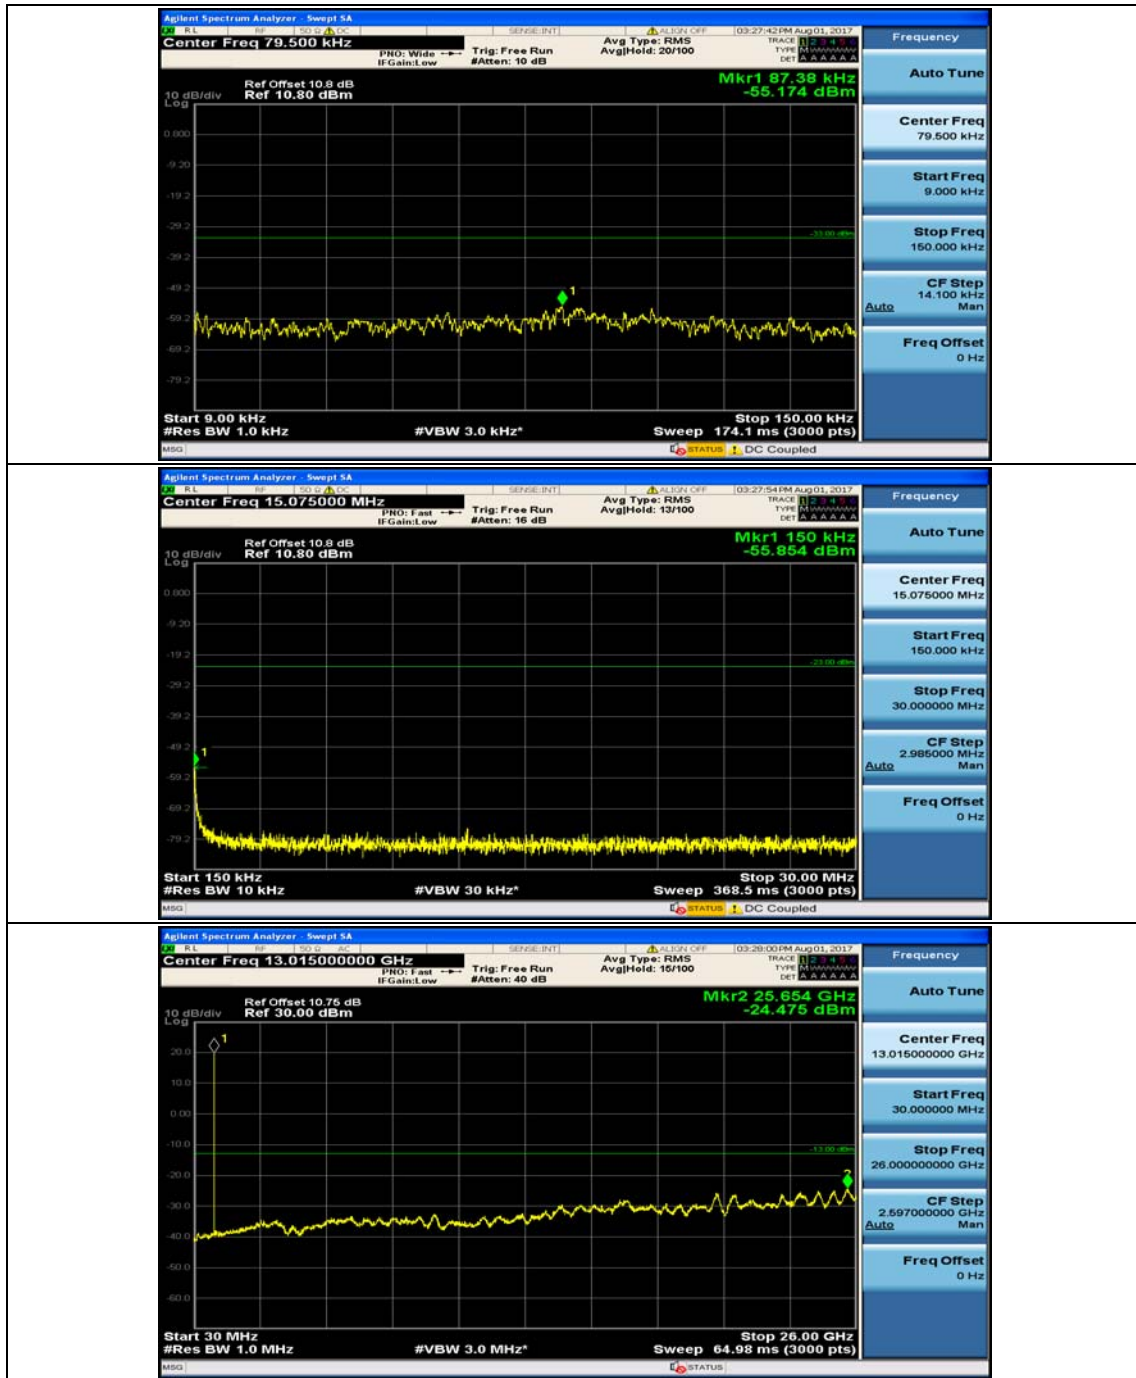

Channel Bandwidth: 3 MHz

(Channel Bandwidth: 3 MHz)_MCH_QPSK_1RB#0

(Channel Bandwidth: 3 MHz)_MCH_QPSK_1RB#7

(Channel Bandwidth: 3 MHz)_HCH_QPSK_1RB#0

(Channel Bandwidth: 3 MHz)_HCH_QPSK_1RB#7

(Channel Bandwidth: 3 MHz)_LCH_16QAM_1RB#0

(Channel Bandwidth: 3 MHz)_LCH_16QAM_1RB#7

(Channel Bandwidth: 3 MHz)_MCH_16QAM_1RB#0

(Channel Bandwidth: 3 MHz)_MCH_16QAM_1RB#7

(Channel Bandwidth: 3 MHz)_HCH_16QAM_1RB#0

(Channel Bandwidth: 3 MHz)_HCH_16QAM_1RB#7

Channel Bandwidth: 5 MHz

(Channel Bandwidth: 5 MHz)_MCH_QPSK_1RB#0

(Channel Bandwidth: 5 MHz)_MCH_QPSK_1RB#12

(Channel Bandwidth: 5 MHz)_HCH_QPSK_1RB#0

(Channel Bandwidth: 5 MHz)_HCH_QPSK_1RB#12

(Channel Bandwidth: 5 MHz)_LCH_16QAM_1RB#0