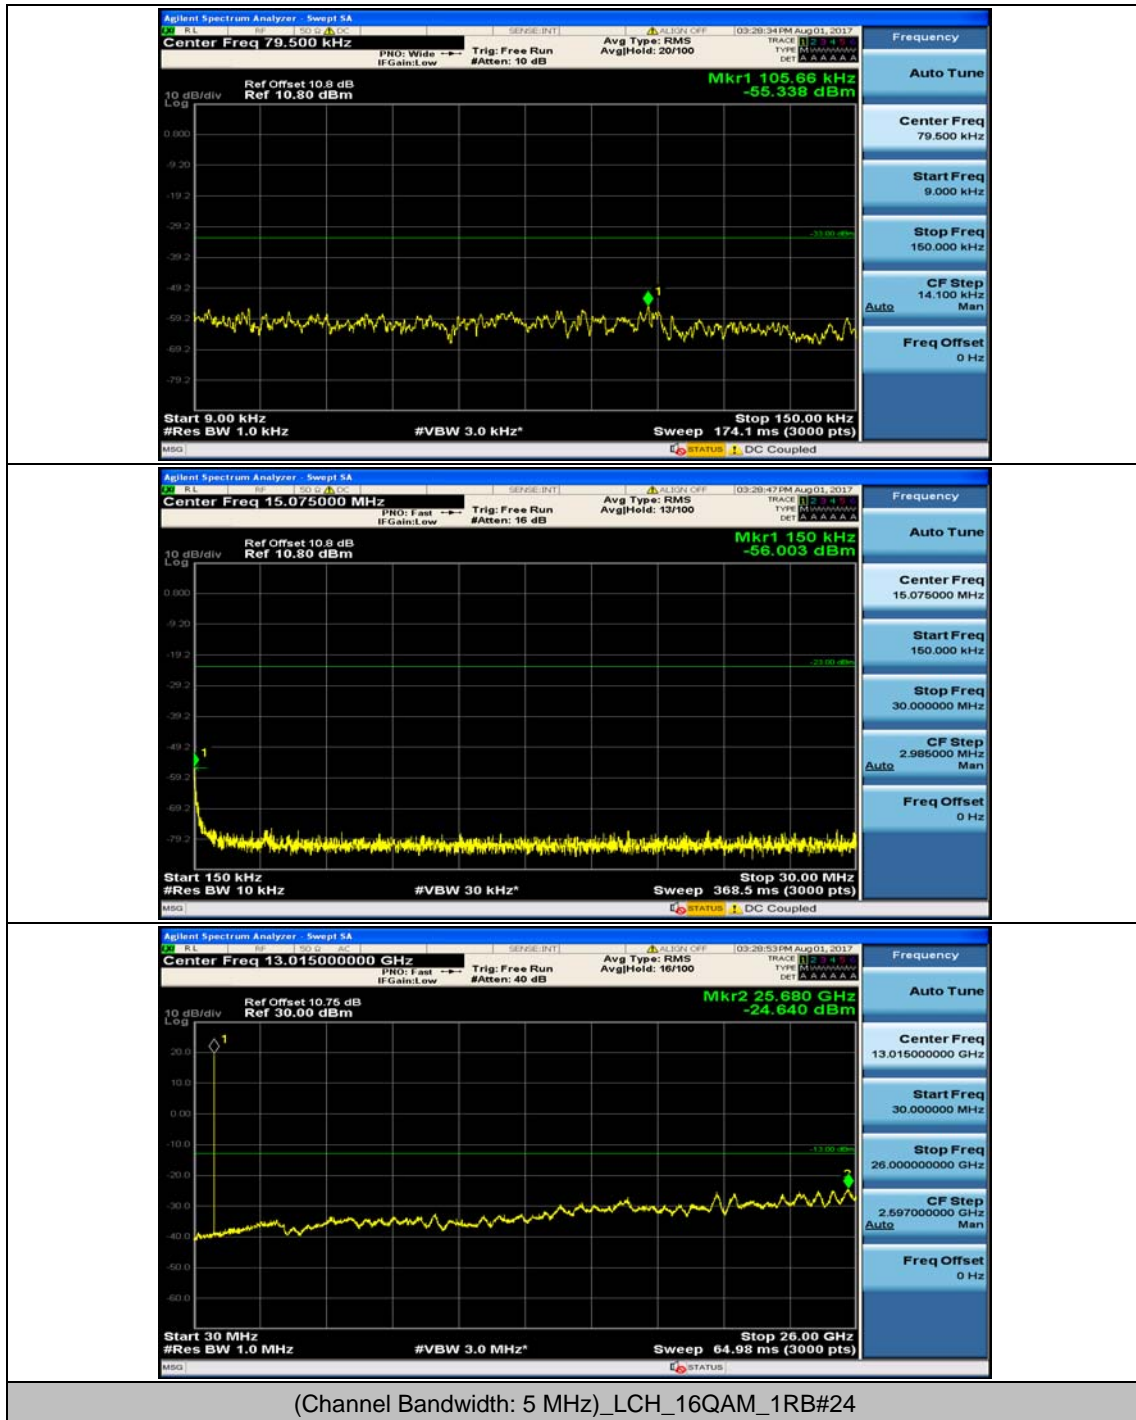

Channel Bandwidth: 5 MHz

(Channel Bandwidth: 5 MHz)_MCH_QPSK_1RB#0

(Channel Bandwidth: 5 MHz)_MCH_QPSK_1RB#12

(Channel Bandwidth: 5 MHz)_HCH_QPSK_1RB#0

(Channel Bandwidth: 5 MHz)_HCH_QPSK_1RB#12

(Channel Bandwidth: 5 MHz)_LCH_16QAM_1RB#0

(Channel Bandwidth: 5 MHz)_LCH_16QAM_1RB#12

(Channel Bandwidth: 5 MHz)_MCH_16QAM_1RB#0

(Channel Bandwidth: 5 MHz)_MCH_16QAM_1RB#12

(Channel Bandwidth: 5 MHz)_HCH_16QAM_1RB#0

(Channel Bandwidth: 5 MHz)_HCH_16QAM_1RB#12