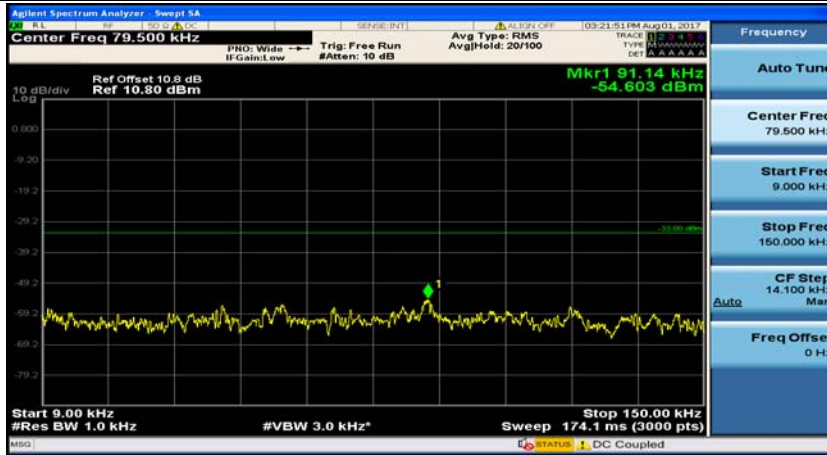

Channel Bandwidth: 3 MHz

(Channel Bandwidth: 3 MHz)_MCH_QPSK_1RB#0

(Channel Bandwidth: 3 MHz)_MCH_QPSK_1RB#7

(Channel Bandwidth: 3 MHz)_HCH_QPSK_1RB#0

(Channel Bandwidth: 3 MHz)_HCH_QPSK_1RB#7

(Channel Bandwidth: 3 MHz)_LCH_16QAM_1RB#0

(Channel Bandwidth: 3 MHz)_LCH_16QAM_1RB#7

(Channel Bandwidth: 3 MHz)_MCH_16QAM_1RB#0

(Channel Bandwidth: 3 MHz)_MCH_16QAM_1RB#7

(Channel Bandwidth: 3 MHz)_HCH_16QAM_1RB#0

(Channel Bandwidth: 3 MHz)_HCH_16QAM_1RB#7