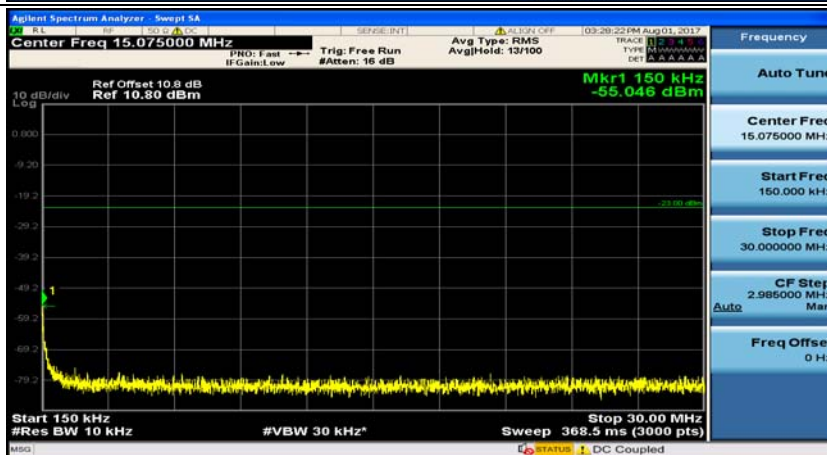

Channel Bandwidth: 5 MHz

(Channel Bandwidth: 5 MHz)_MCH_QPSK_1RB#0

(Channel Bandwidth: 5 MHz)_MCH_QPSK_1RB#12

(Channel Bandwidth: 5 MHz)_HCH_QPSK_1RB#0

(Channel Bandwidth: 5 MHz)_HCH_QPSK_1RB#12

(Channel Bandwidth: 5 MHz)_LCH_16QAM_1RB#0