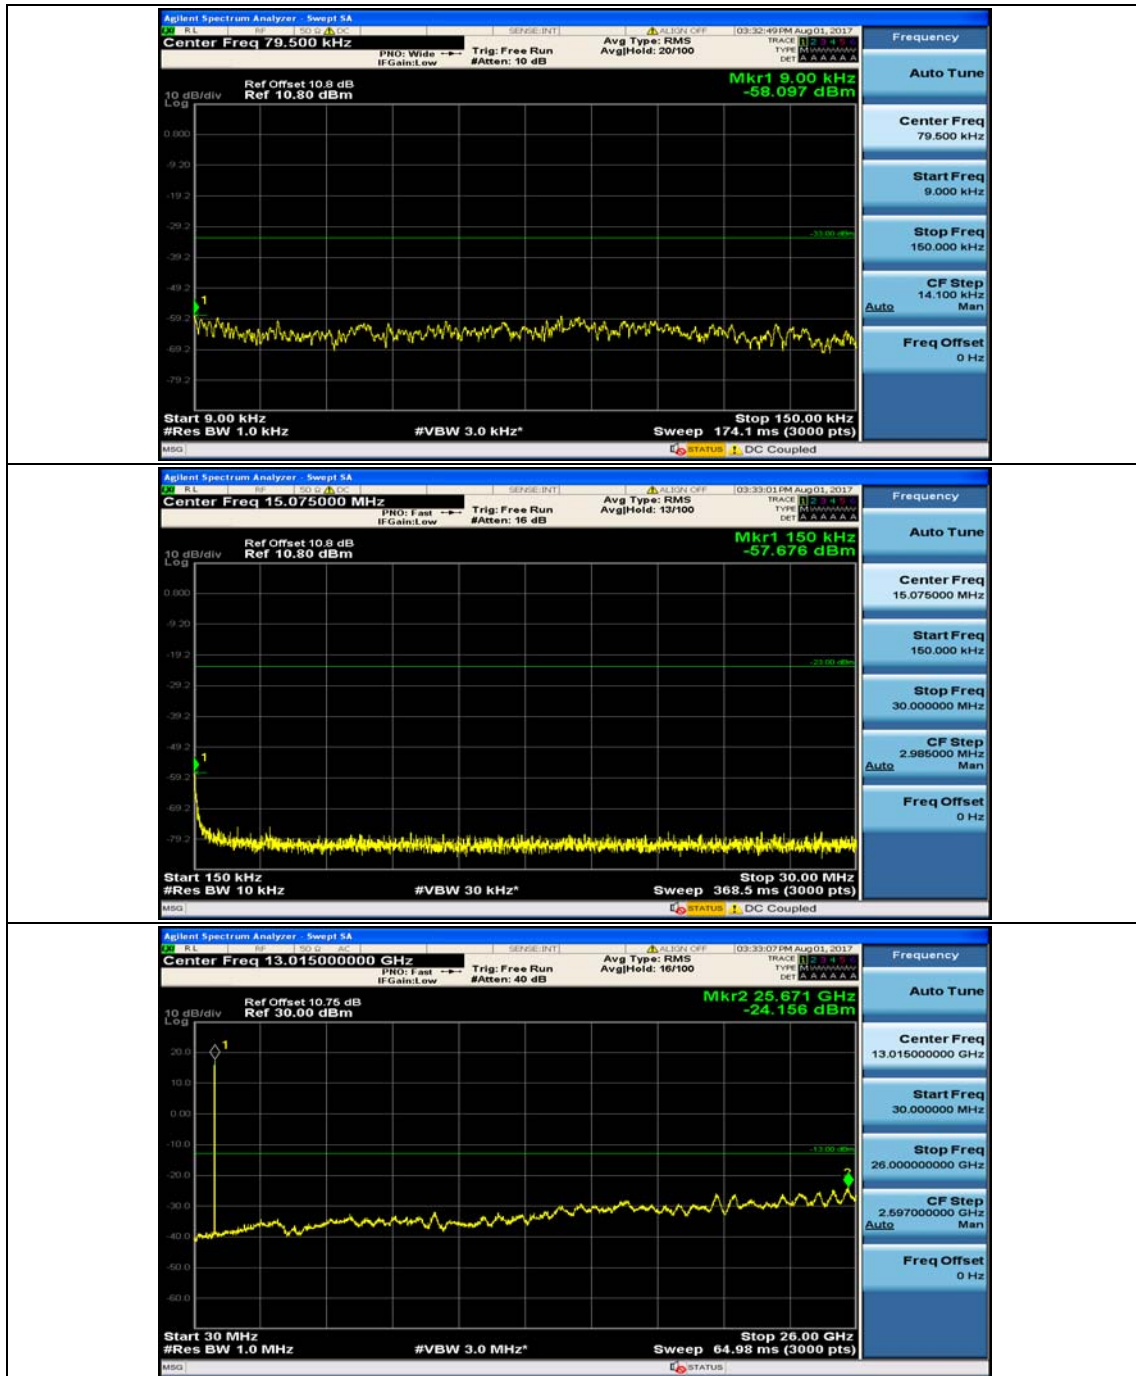

Channel Bandwidth: 5 MHz

(Channel Bandwidth: 5 MHz)_MCH_QPSK_1RB#0

(Channel Bandwidth: 5 MHz)_MCH_QPSK_1RB#12

(Channel Bandwidth: 5 MHz)_HCH_QPSK_1RB#0

(Channel Bandwidth: 5 MHz)_HCH_QPSK_1RB#12

(Channel Bandwidth: 5 MHz)_LCH_16QAM_1RB#0

(Channel Bandwidth: 5 MHz)_LCH_16QAM_1RB#12

(Channel Bandwidth: 5 MHz)_MCH_16QAM_1RB#0

(Channel Bandwidth: 5 MHz)_MCH_16QAM_1RB#12

(Channel Bandwidth: 5 MHz)_HCH_16QAM_1RB#0

(Channel Bandwidth: 5 MHz)_HCH_16QAM_1RB#12