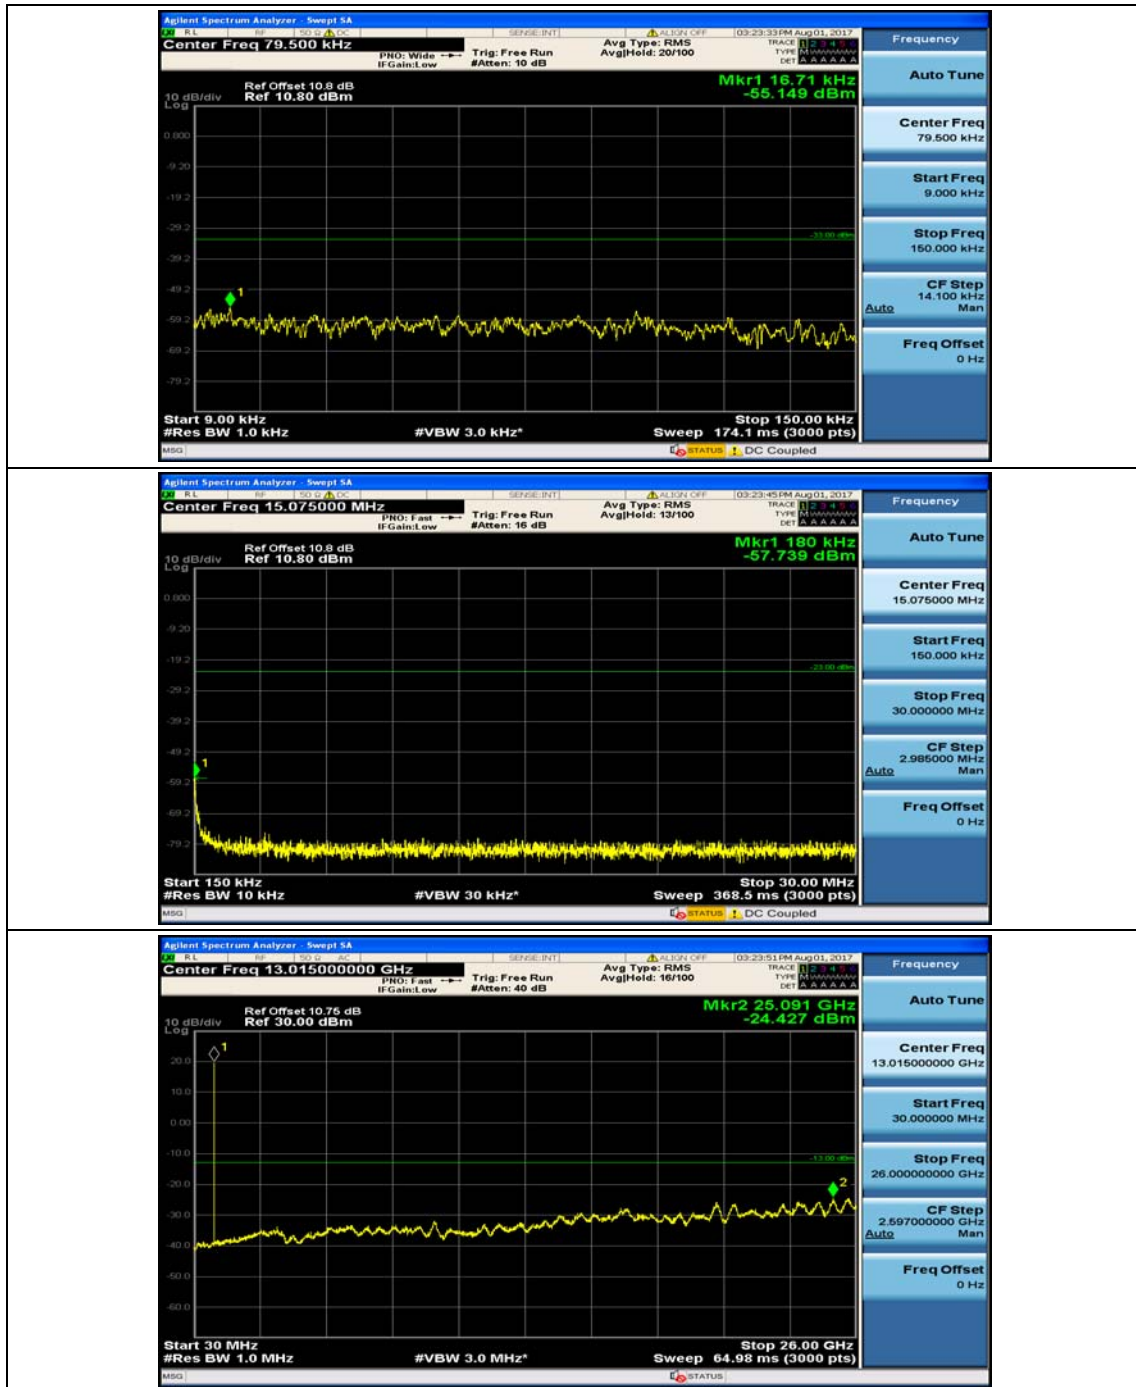

Channel Bandwidth: 3 MHz

(Channel Bandwidth: 3 MHz)_MCH_QPSK_1RB#0

(Channel Bandwidth: 3 MHz)_MCH_QPSK_1RB#7

(Channel Bandwidth: 3 MHz)_HCH_QPSK_1RB#0

(Channel Bandwidth: 3 MHz)_HCH_QPSK_1RB#7

(Channel Bandwidth: 3 MHz)_LCH_16QAM_1RB#0

(Channel Bandwidth: 3 MHz)_LCH_16QAM_1RB#7

(Channel Bandwidth: 3 MHz)_MCH_16QAM_1RB#0

(Channel Bandwidth: 3 MHz)_MCH_16QAM_1RB#7

(Channel Bandwidth: 3 MHz)_HCH_16QAM_1RB#0

(Channel Bandwidth: 3 MHz)_HCH_16QAM_1RB#7

Channel Bandwidth: 5 MHz

(Channel Bandwidth: 5 MHz)_MCH_QPSK_1RB#0

(Channel Bandwidth: 5 MHz)_MCH_QPSK_1RB#12

(Channel Bandwidth: 5 MHz)_HCH_QPSK_1RB#0

(Channel Bandwidth: 5 MHz)_HCH_QPSK_1RB#12

(Channel Bandwidth: 5 MHz)_LCH_16QAM_1RB#0