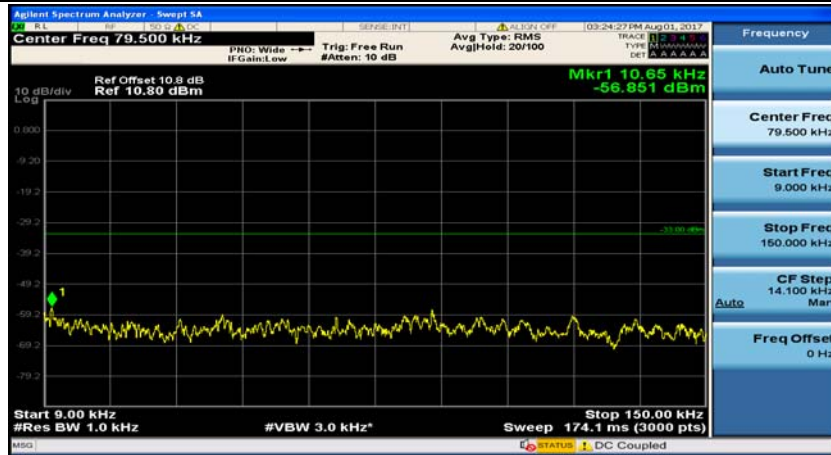

Channel Bandwidth: 3 MHz

(Channel Bandwidth: 3 MHz)_MCH_QPSK_1RB#0

(Channel Bandwidth: 3 MHz)_MCH_QPSK_1RB#7

(Channel Bandwidth: 3 MHz)_HCH_QPSK_1RB#0

(Channel Bandwidth: 3 MHz)_HCH_QPSK_1RB#7

(Channel Bandwidth: 3 MHz)_LCH_16QAM_1RB#0

(Channel Bandwidth: 3 MHz)_LCH_16QAM_1RB#7

(Channel Bandwidth: 3 MHz)_MCH_16QAM_1RB#0

(Channel Bandwidth: 3 MHz)_MCH_16QAM_1RB#7

(Channel Bandwidth: 3 MHz)_HCH_16QAM_1RB#0

(Channel Bandwidth: 3 MHz)_HCH_16QAM_1RB#7