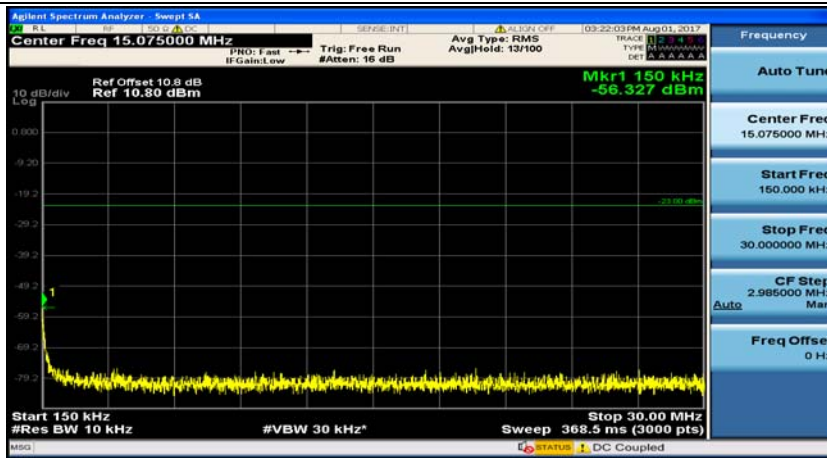

Channel Bandwidth: 3 MHz

(Channel Bandwidth: 3 MHz)_MCH_QPSK_1RB#0

(Channel Bandwidth: 3 MHz)_MCH_QPSK_1RB#7

(Channel Bandwidth: 3 MHz)_HCH_QPSK_1RB#0

(Channel Bandwidth: 3 MHz)_HCH_QPSK_1RB#7

(Channel Bandwidth: 3 MHz)_LCH_16QAM_1RB#0

(Channel Bandwidth: 3 MHz)_LCH_16QAM_1RB#7

(Channel Bandwidth: 3 MHz)_MCH_16QAM_1RB#0

(Channel Bandwidth: 3 MHz)_MCH_16QAM_1RB#7

(Channel Bandwidth: 3 MHz)_HCH_16QAM_1RB#0

(Channel Bandwidth: 3 MHz)_HCH_16QAM_1RB#7