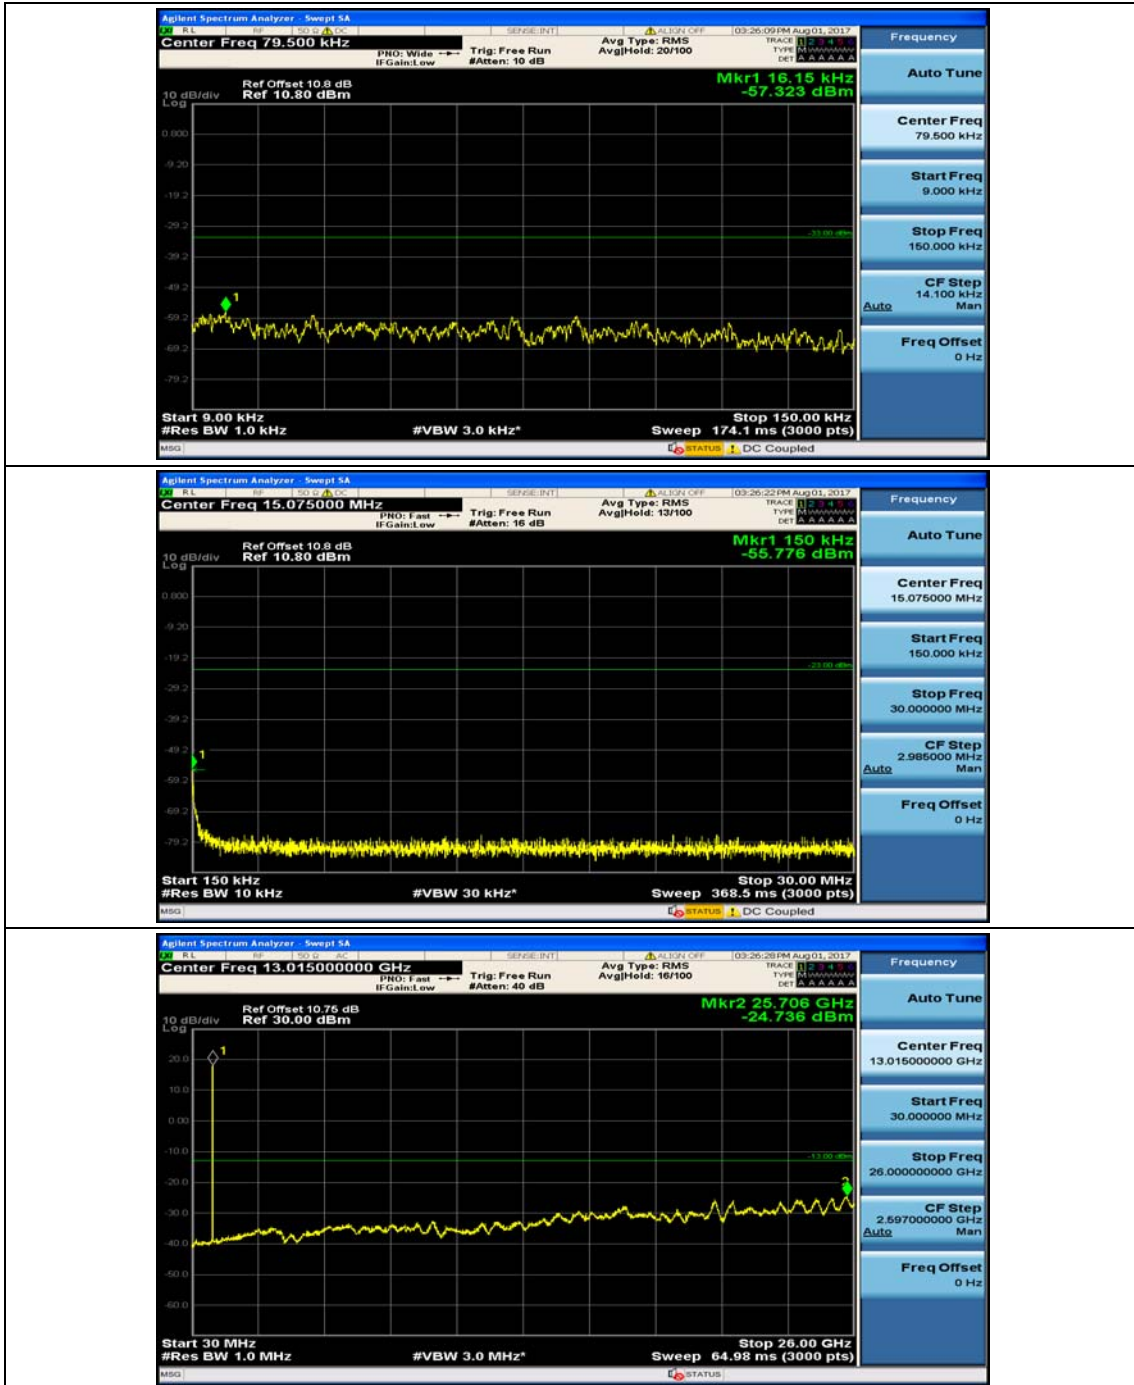

Channel Bandwidth: 3 MHz

(Channel Bandwidth: 3 MHz)_MCH_QPSK_1RB#0

(Channel Bandwidth: 3 MHz)_MCH_QPSK_1RB#7

(Channel Bandwidth: 3 MHz)_HCH_QPSK_1RB#0

(Channel Bandwidth: 3 MHz)_HCH_QPSK_1RB#7

(Channel Bandwidth: 3 MHz)_LCH_16QAM_1RB#0

(Channel Bandwidth: 3 MHz)_LCH_16QAM_1RB#7

(Channel Bandwidth: 3 MHz)_MCH_16QAM_1RB#0

(Channel Bandwidth: 3 MHz)_MCH_16QAM_1RB#7

(Channel Bandwidth: 3 MHz)_HCH_16QAM_1RB#0

(Channel Bandwidth: 3 MHz)_HCH_16QAM_1RB#7

Channel Bandwidth: 5 MHz

(Channel Bandwidth: 5 MHz)_MCH_QPSK_1RB#0

(Channel Bandwidth: 5 MHz)_MCH_QPSK_1RB#12

(Channel Bandwidth: 5 MHz)_HCH_QPSK_1RB#0

(Channel Bandwidth: 5 MHz)_HCH_QPSK_1RB#12

(Channel Bandwidth: 5 MHz)_LCH_16QAM_1RB#0