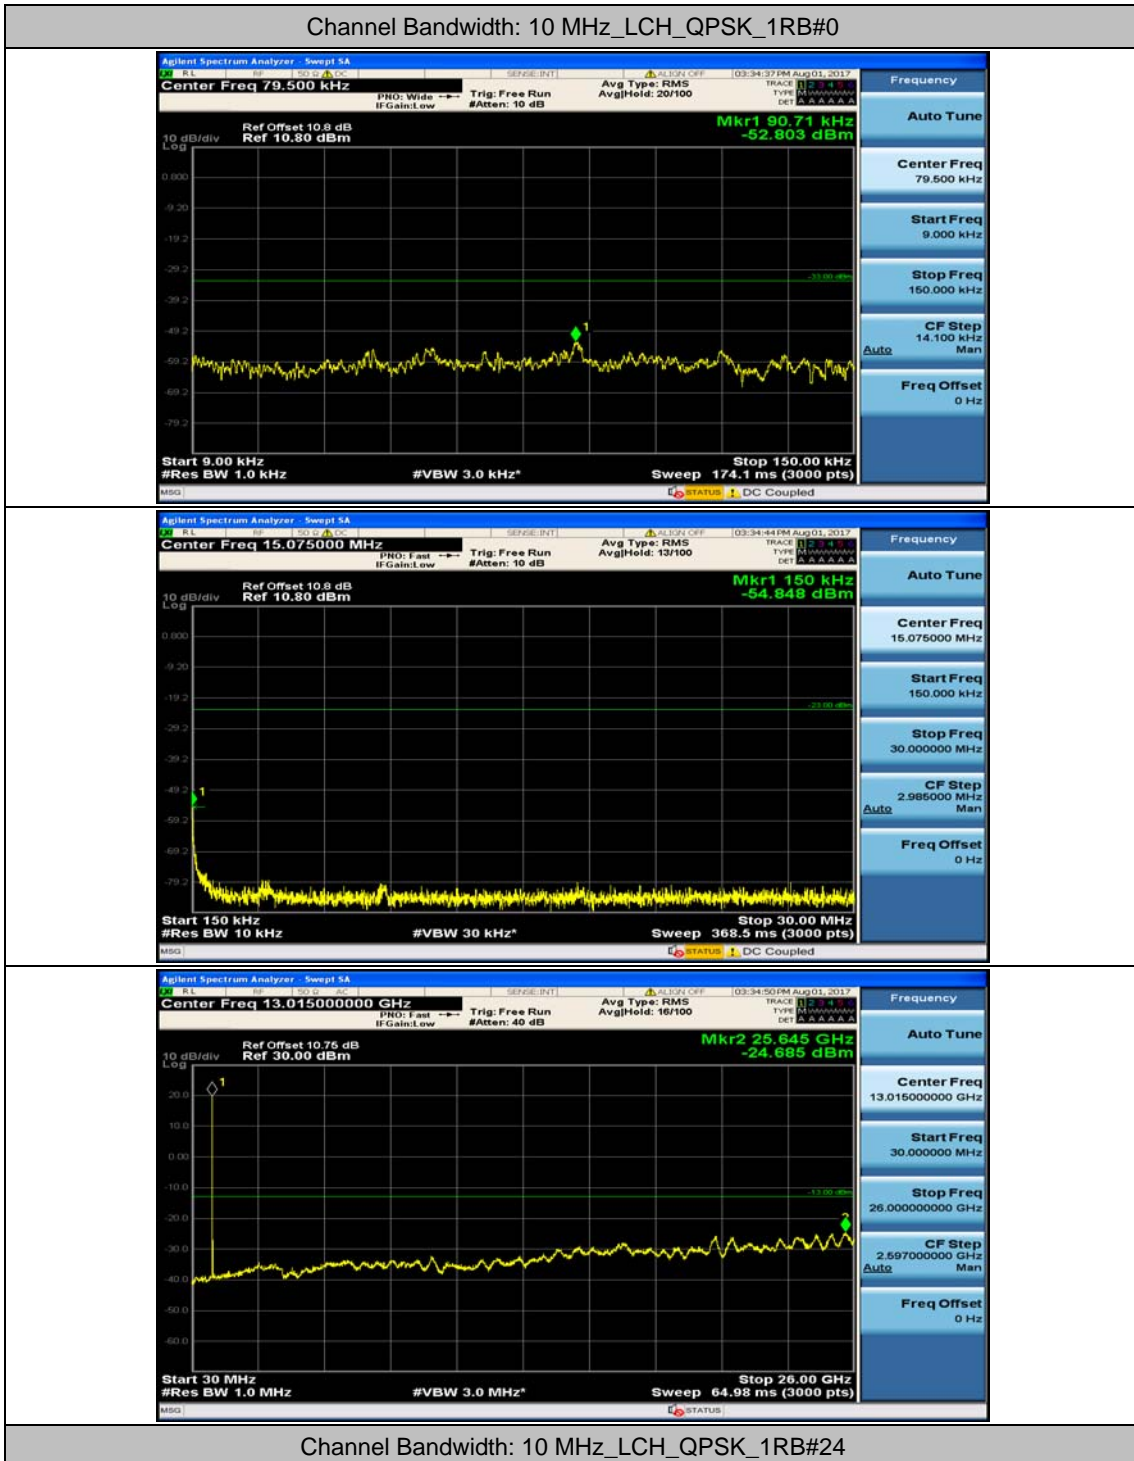

Channel Bandwidth: 10 MHz