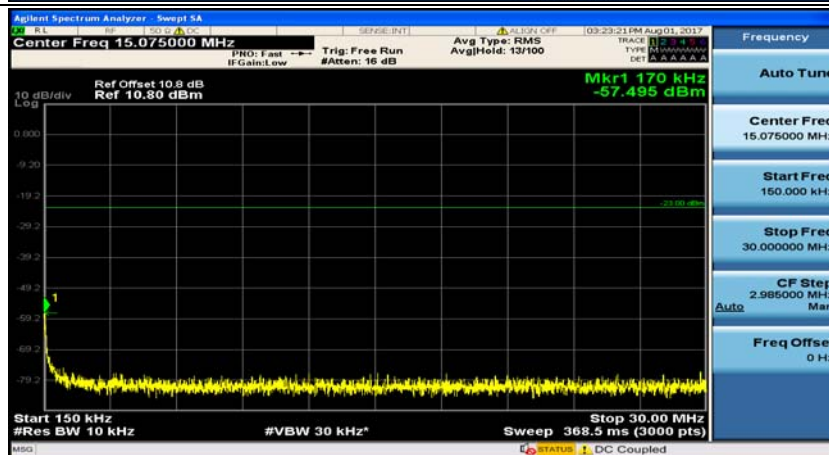

Channel Bandwidth: 3 MHz

(Channel Bandwidth: 3 MHz)_MCH_QPSK_1RB#0

(Channel Bandwidth: 3 MHz)_MCH_QPSK_1RB#7

(Channel Bandwidth: 3 MHz)_HCH_QPSK_1RB#0

(Channel Bandwidth: 3 MHz)_HCH_QPSK_1RB#7

(Channel Bandwidth: 3 MHz)_LCH_16QAM_1RB#0

(Channel Bandwidth: 3 MHz)_LCH_16QAM_1RB#7

(Channel Bandwidth: 3 MHz)_MCH_16QAM_1RB#0

(Channel Bandwidth: 3 MHz)_MCH_16QAM_1RB#7

(Channel Bandwidth: 3 MHz)_HCH_16QAM_1RB#0

(Channel Bandwidth: 3 MHz)_HCH_16QAM_1RB#7