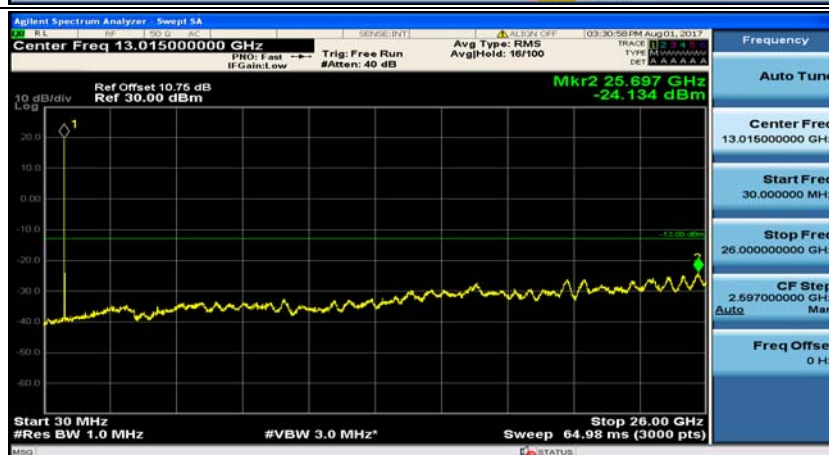

(Channel Bandwidth: 5 MHz)_MCH_16QAM_1RB#0