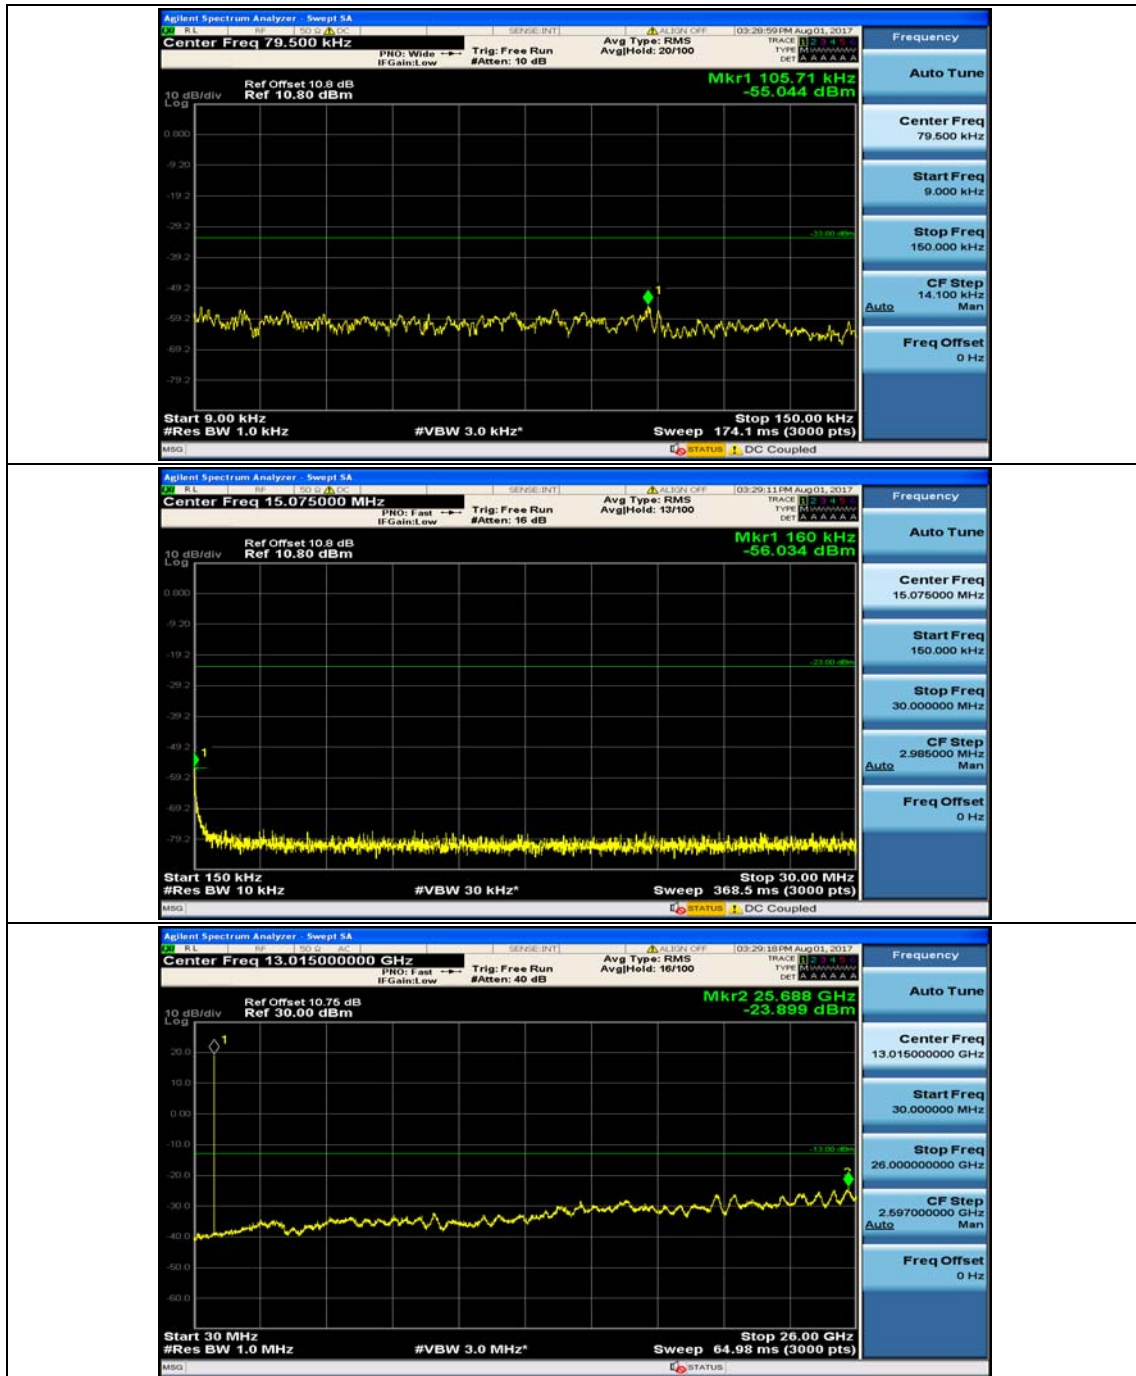

Channel Bandwidth: 5 MHz

(Channel Bandwidth: 5 MHz)_MCH_QPSK_1RB#0

(Channel Bandwidth: 5 MHz)_MCH_QPSK_1RB#12

(Channel Bandwidth: 5 MHz)_HCH_QPSK_1RB#0

(Channel Bandwidth: 5 MHz)_HCH_QPSK_1RB#12

(Channel Bandwidth: 5 MHz)_LCH_16QAM_1RB#0

(Channel Bandwidth: 5 MHz)_LCH_16QAM_1RB#12

(Channel Bandwidth: 5 MHz)_MCH_16QAM_1RB#0

(Channel Bandwidth: 5 MHz)_MCH_16QAM_1RB#12

(Channel Bandwidth: 5 MHz)_HCH_16QAM_1RB#0

(Channel Bandwidth: 5 MHz)_HCH_16QAM_1RB#12