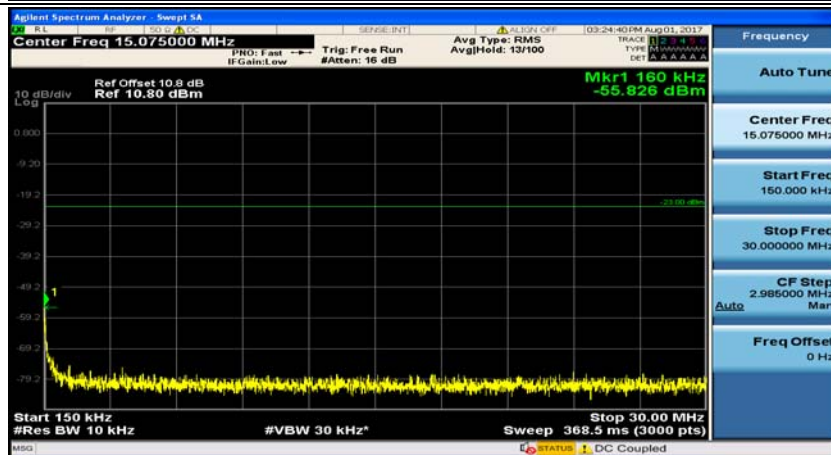

Channel Bandwidth: 3 MHz

(Channel Bandwidth: 3 MHz)_MCH_QPSK_1RB#0

(Channel Bandwidth: 3 MHz)_MCH_QPSK_1RB#7

(Channel Bandwidth: 3 MHz)_HCH_QPSK_1RB#0

(Channel Bandwidth: 3 MHz)_HCH_QPSK_1RB#7

(Channel Bandwidth: 3 MHz)_LCH_16QAM_1RB#0

(Channel Bandwidth: 3 MHz)_LCH_16QAM_1RB#7

(Channel Bandwidth: 3 MHz)_MCH_16QAM_1RB#0

(Channel Bandwidth: 3 MHz)_MCH_16QAM_1RB#7

(Channel Bandwidth: 3 MHz)_HCH_16QAM_1RB#0

(Channel Bandwidth: 3 MHz)_HCH_16QAM_1RB#7