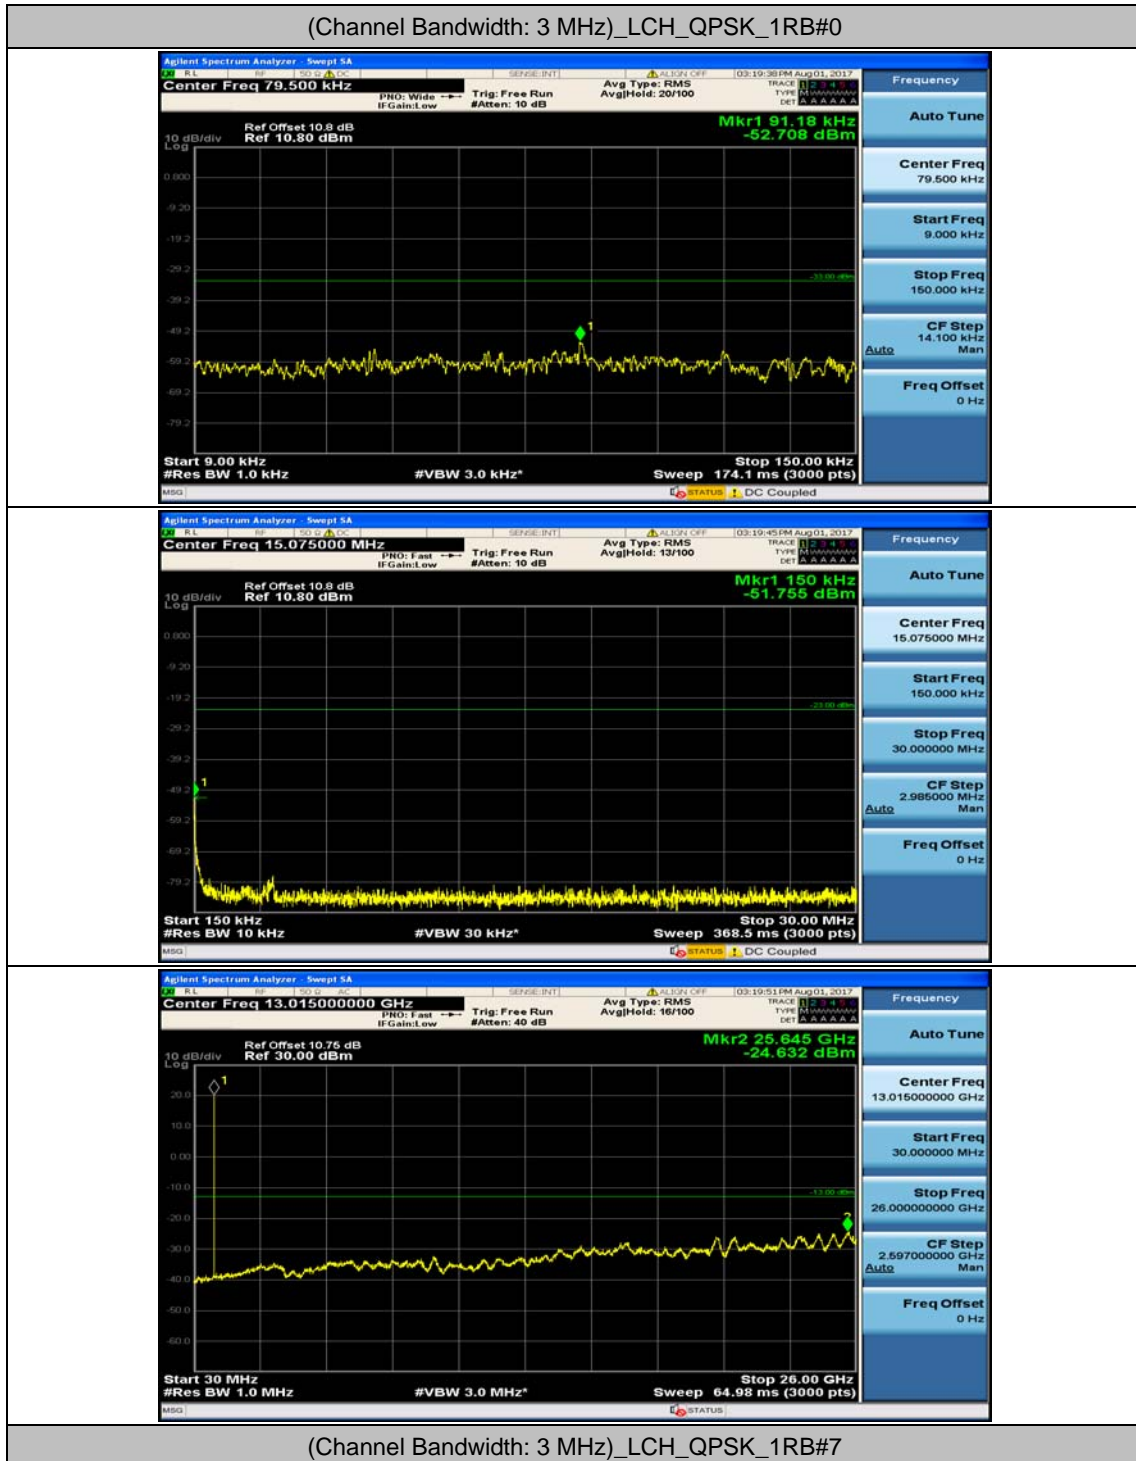

Channel Bandwidth: 3 MHz

(Channel Bandwidth: 3 MHz)_MCH_QPSK_1RB#0

(Channel Bandwidth: 3 MHz)_MCH_QPSK_1RB#7

(Channel Bandwidth: 3 MHz)_HCH_QPSK_1RB#0

(Channel Bandwidth: 3 MHz)_HCH_QPSK_1RB#7

(Channel Bandwidth: 3 MHz)_LCH_16QAM_1RB#0

(Channel Bandwidth: 3 MHz)_LCH_16QAM_1RB#7

(Channel Bandwidth: 3 MHz)_MCH_16QAM_1RB#0

(Channel Bandwidth: 3 MHz)_MCH_16QAM_1RB#7

(Channel Bandwidth: 3 MHz)_HCH_16QAM_1RB#0

(Channel Bandwidth: 3 MHz)_HCH_16QAM_1RB#7

Channel Bandwidth: 5 MHz

(Channel Bandwidth: 5 MHz)_MCH_QPSK_1RB#0

(Channel Bandwidth: 5 MHz)_MCH_QPSK_1RB#12

(Channel Bandwidth: 5 MHz)_HCH_QPSK_1RB#0

(Channel Bandwidth: 5 MHz)_HCH_QPSK_1RB#12

(Channel Bandwidth: 5 MHz)_LCH_16QAM_1RB#0