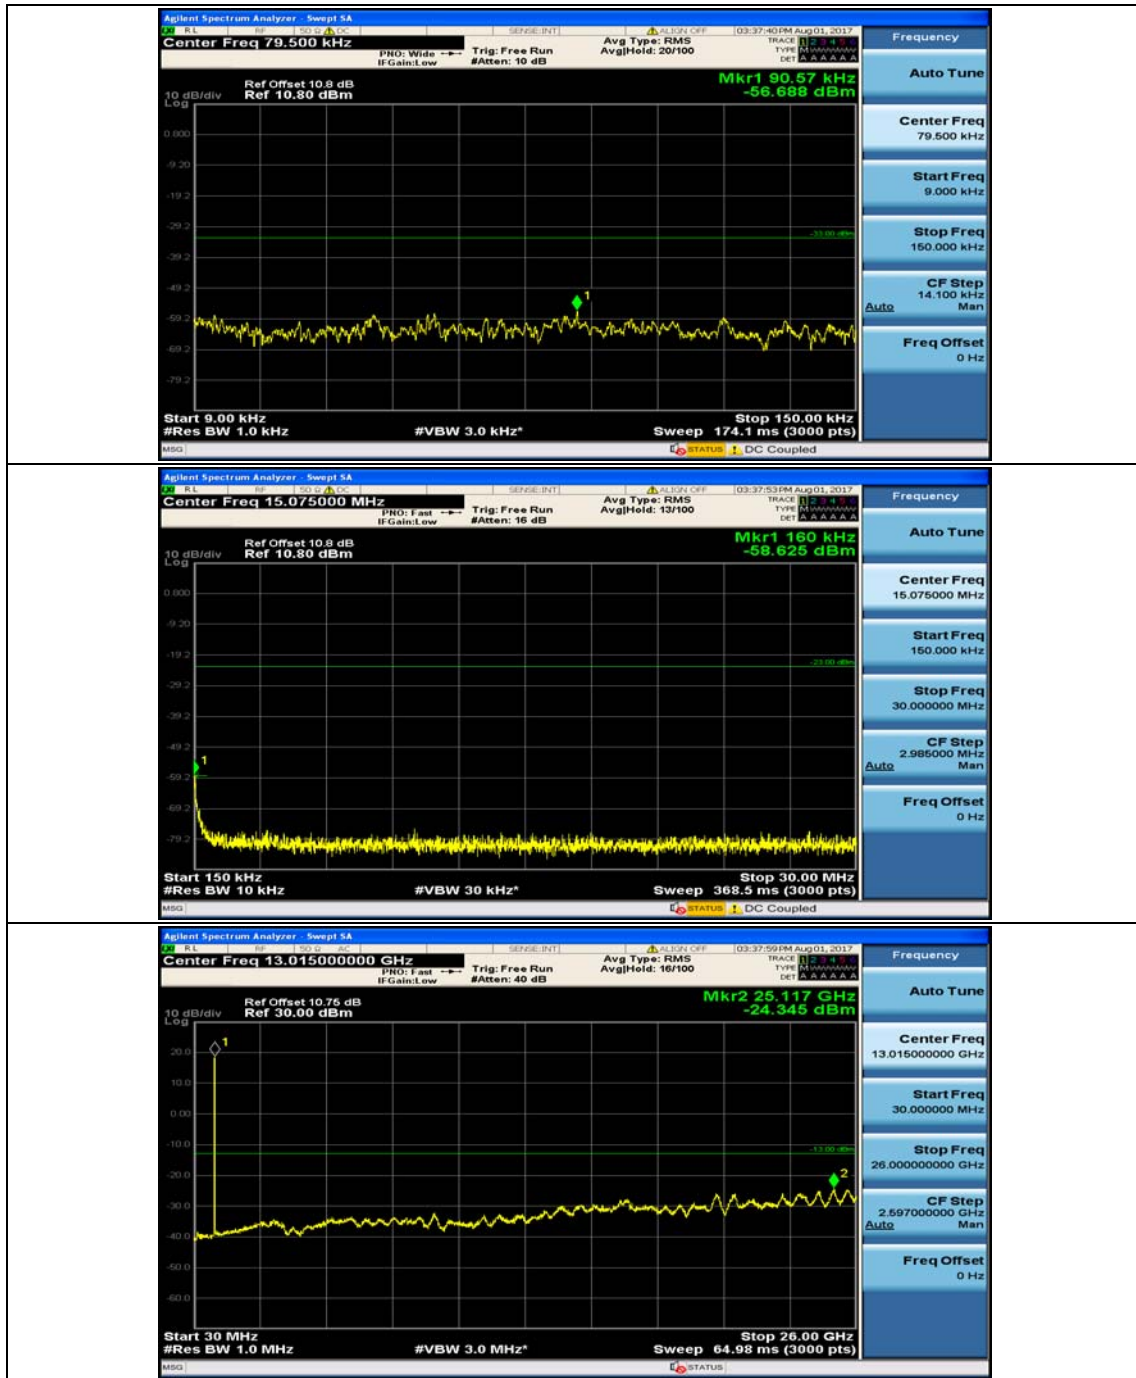

Channel Bandwidth: 10 MHz

Channel Bandwidth: 10 MHz_MCH_QPSK_1RB#0

Channel Bandwidth: 10 MHz_MCH_QPSK_1RB#24

Channel Bandwidth: 10 MHz_HCH_QPSK_1RB#0

Channel Bandwidth: 10 MHz_HCH_QPSK_1RB#24