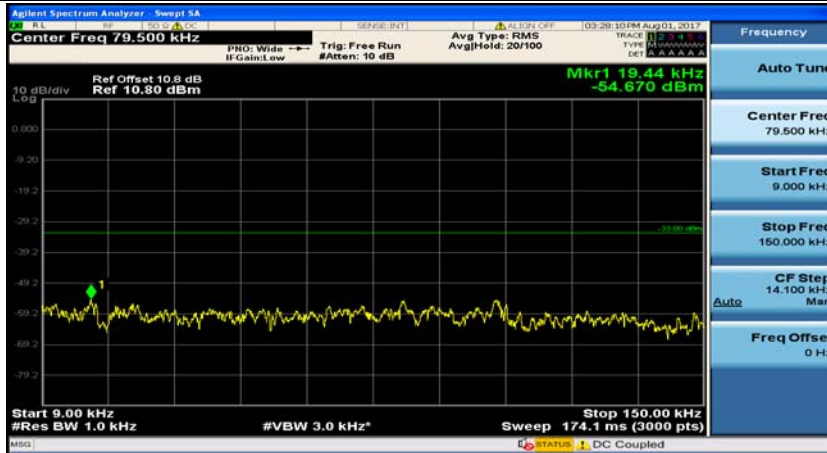

Channel Bandwidth: 5 MHz

(Channel Bandwidth: 5 MHz)_MCH_QPSK_1RB#0

(Channel Bandwidth: 5 MHz)_MCH_QPSK_1RB#12

(Channel Bandwidth: 5 MHz)_HCH_QPSK_1RB#0

(Channel Bandwidth: 5 MHz)_HCH_QPSK_1RB#12

(Channel Bandwidth: 5 MHz)_LCH_16QAM_1RB#0