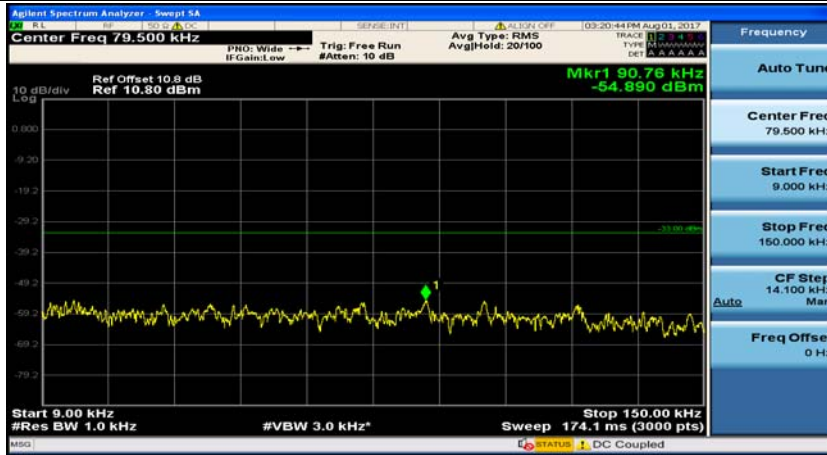

Channel Bandwidth: 3 MHz

(Channel Bandwidth: 3 MHz)_MCH_QPSK_1RB#0

(Channel Bandwidth: 3 MHz)_MCH_QPSK_1RB#7

(Channel Bandwidth: 3 MHz)_HCH_QPSK_1RB#0

(Channel Bandwidth: 3 MHz)_HCH_QPSK_1RB#7

(Channel Bandwidth: 3 MHz)_LCH_16QAM_1RB#0

(Channel Bandwidth: 3 MHz)_LCH_16QAM_1RB#7

(Channel Bandwidth: 3 MHz)_MCH_16QAM_1RB#0

(Channel Bandwidth: 3 MHz)_MCH_16QAM_1RB#7

(Channel Bandwidth: 3 MHz)_HCH_16QAM_1RB#0

(Channel Bandwidth: 3 MHz)_HCH_16QAM_1RB#7