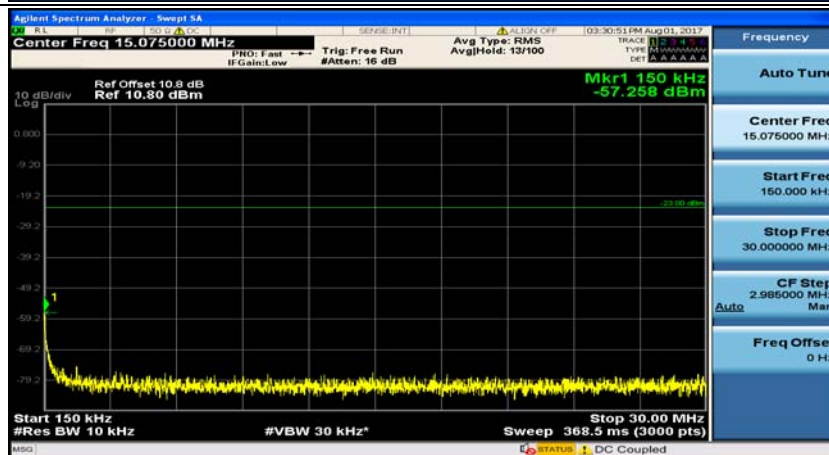

(Channel Bandwidth: 5 MHz)_MCH_16QAM_1RB#0