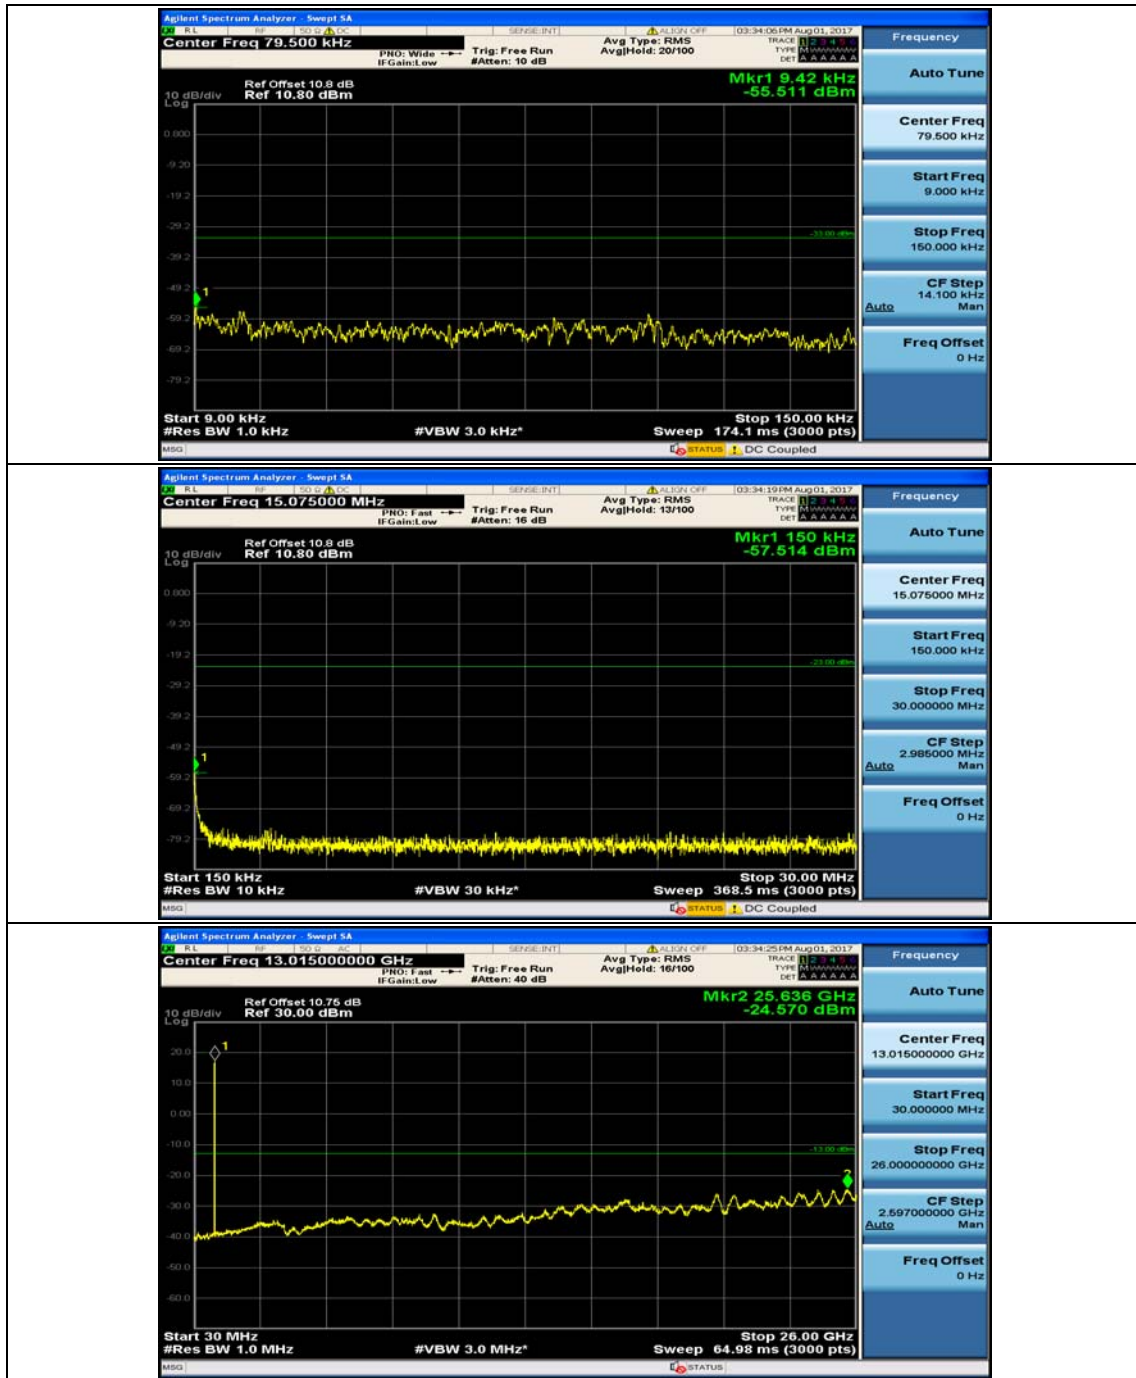

Channel Bandwidth: 5 MHz

(Channel Bandwidth: 5 MHz)_MCH_QPSK_1RB#0

(Channel Bandwidth: 5 MHz)_MCH_QPSK_1RB#12

(Channel Bandwidth: 5 MHz)_HCH_QPSK_1RB#0

(Channel Bandwidth: 5 MHz)_HCH_QPSK_1RB#12

(Channel Bandwidth: 5 MHz)_LCH_16QAM_1RB#0

(Channel Bandwidth: 5 MHz)_LCH_16QAM_1RB#12

(Channel Bandwidth: 5 MHz)_MCH_16QAM_1RB#0

(Channel Bandwidth: 5 MHz)_MCH_16QAM_1RB#12

(Channel Bandwidth: 5 MHz)_HCH_16QAM_1RB#0

(Channel Bandwidth: 5 MHz)_HCH_16QAM_1RB#12