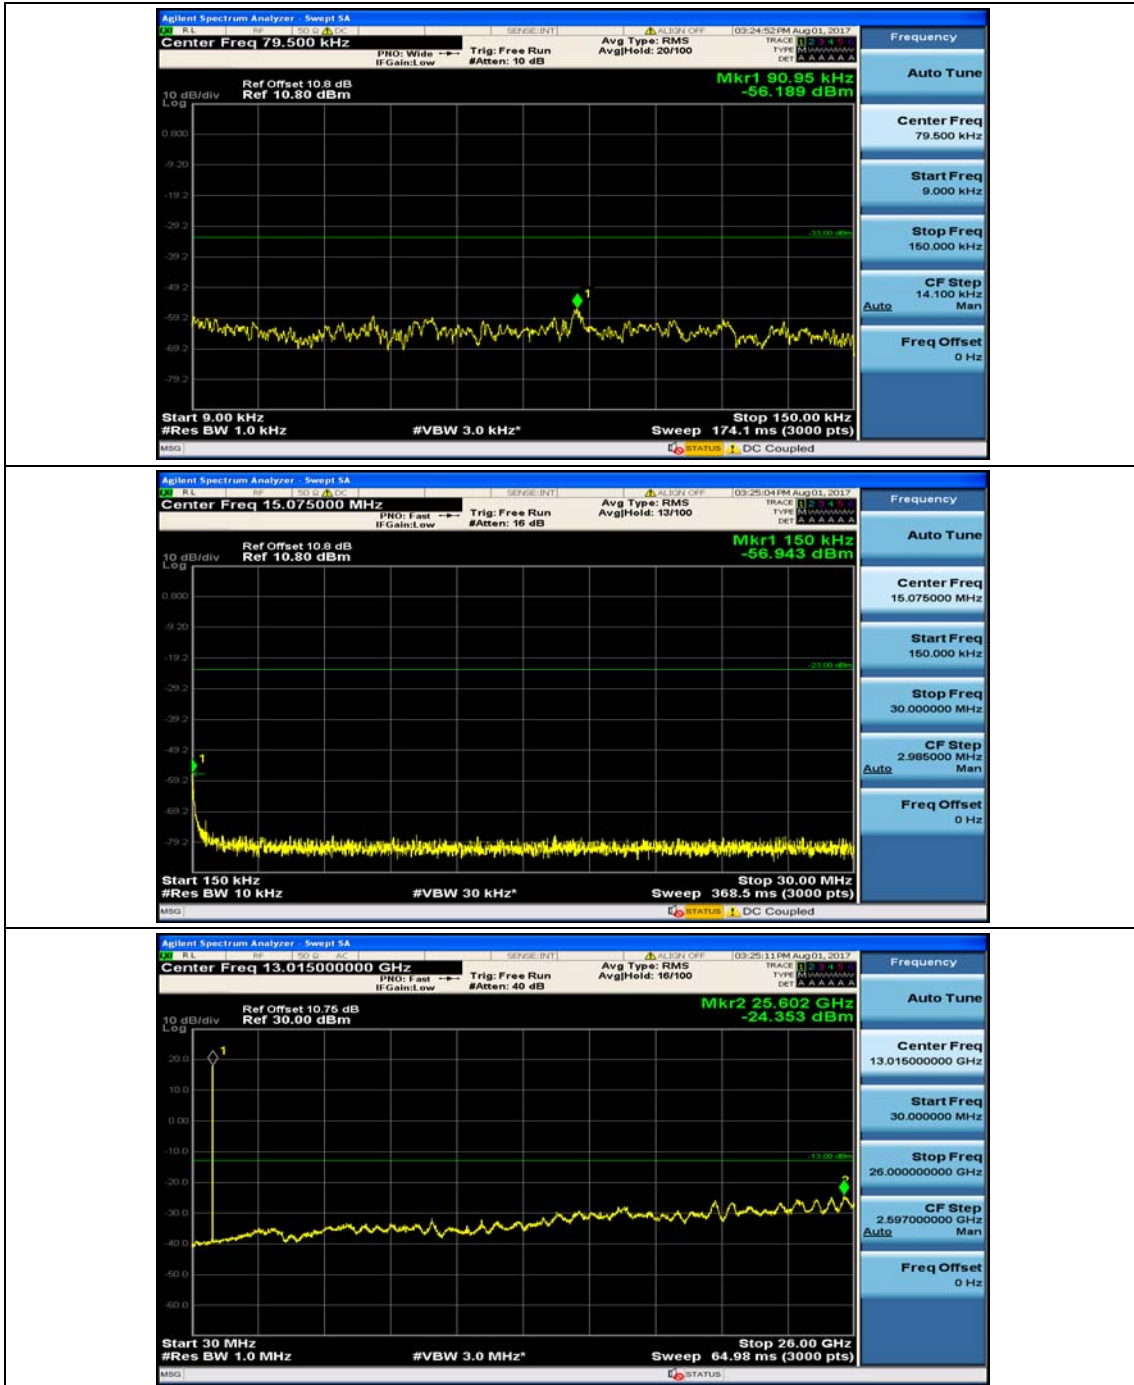

Channel Bandwidth: 3 MHz

(Channel Bandwidth: 3 MHz)_MCH_QPSK_1RB#0

(Channel Bandwidth: 3 MHz)_MCH_QPSK_1RB#7

(Channel Bandwidth: 3 MHz)_HCH_QPSK_1RB#0

(Channel Bandwidth: 3 MHz)_HCH_QPSK_1RB#7

(Channel Bandwidth: 3 MHz)_LCH_16QAM_1RB#0

(Channel Bandwidth: 3 MHz)_LCH_16QAM_1RB#7

(Channel Bandwidth: 3 MHz)_MCH_16QAM_1RB#0

(Channel Bandwidth: 3 MHz)_MCH_16QAM_1RB#7

(Channel Bandwidth: 3 MHz)_HCH_16QAM_1RB#0

(Channel Bandwidth: 3 MHz)_HCH_16QAM_1RB#7

Channel Bandwidth: 5 MHz

(Channel Bandwidth: 5 MHz)_MCH_QPSK_1RB#0

(Channel Bandwidth: 5 MHz)_MCH_QPSK_1RB#12

(Channel Bandwidth: 5 MHz)_HCH_QPSK_1RB#0

(Channel Bandwidth: 5 MHz)_HCH_QPSK_1RB#12

(Channel Bandwidth: 5 MHz)_LCH_16QAM_1RB#0