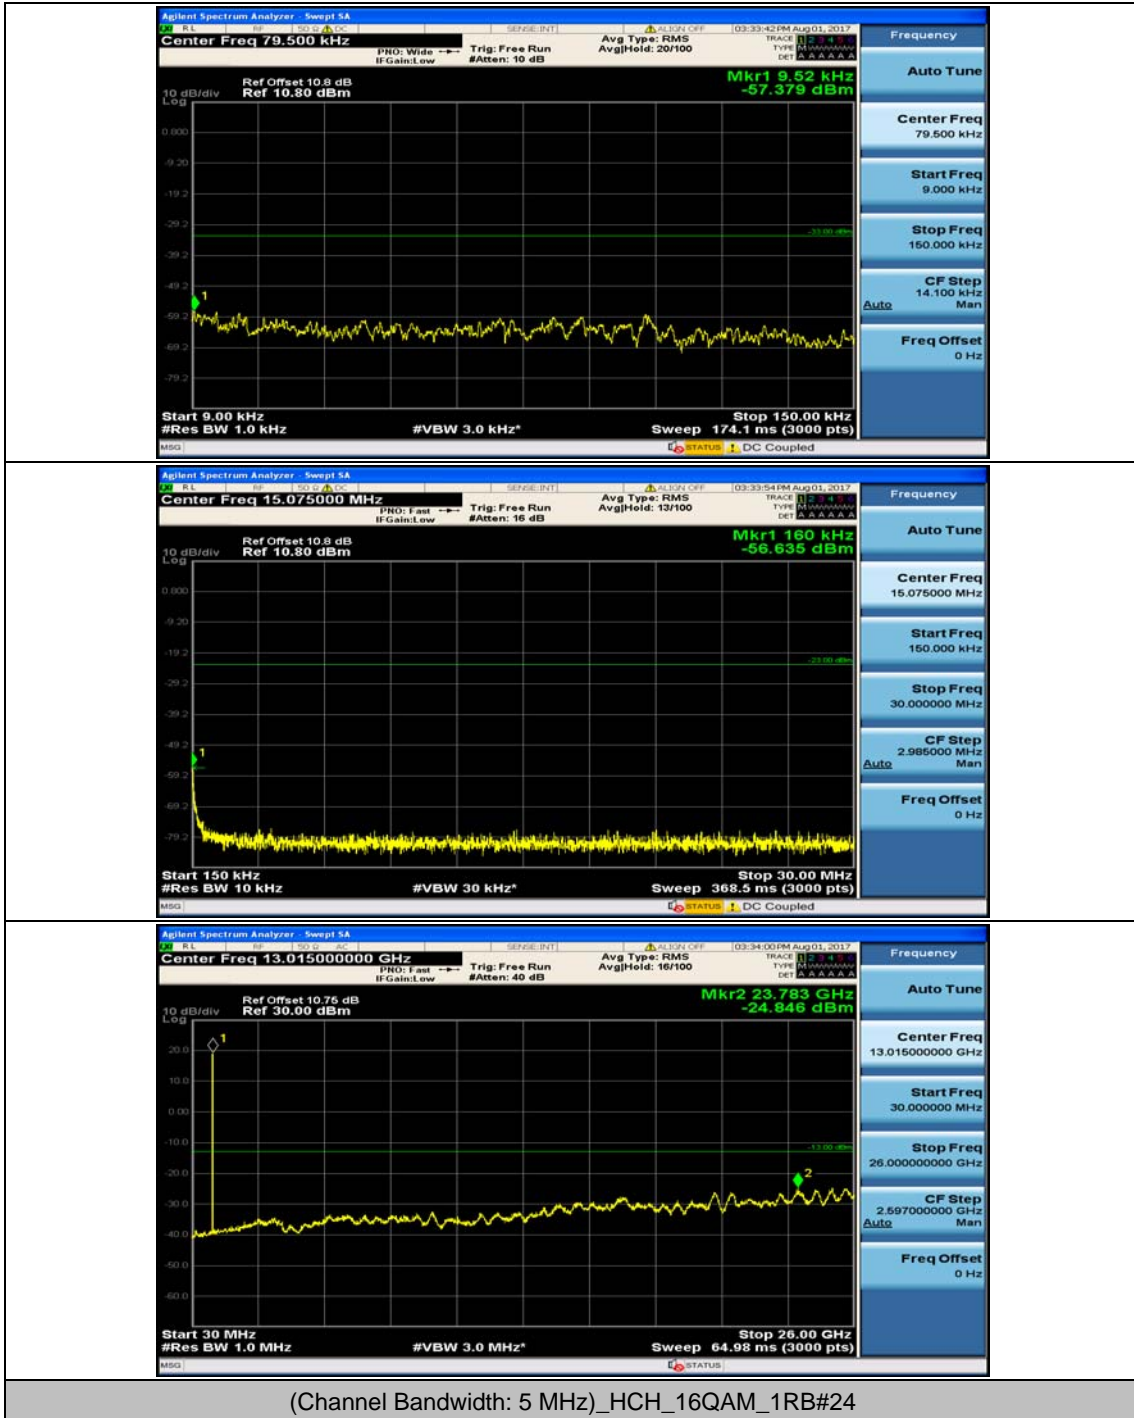

Channel Bandwidth: 5 MHz

(Channel Bandwidth: 5 MHz)_MCH_QPSK_1RB#0

(Channel Bandwidth: 5 MHz)_MCH_QPSK_1RB#12

(Channel Bandwidth: 5 MHz)_HCH_QPSK_1RB#0

(Channel Bandwidth: 5 MHz)_HCH_QPSK_1RB#12

(Channel Bandwidth: 5 MHz)_LCH_16QAM_1RB#0

(Channel Bandwidth: 5 MHz)_LCH_16QAM_1RB#12

(Channel Bandwidth: 5 MHz)_MCH_16QAM_1RB#0

(Channel Bandwidth: 5 MHz)_MCH_16QAM_1RB#12

(Channel Bandwidth: 5 MHz)_HCH_16QAM_1RB#0

(Channel Bandwidth: 5 MHz)_HCH_16QAM_1RB#12

Channel Bandwidth: 10 MHz

Channel Bandwidth: 10 MHz_MCH_QPSK_1RB#0

Channel Bandwidth: 10 MHz_MCH_QPSK_1RB#24

Channel Bandwidth: 10 MHz_HCH_QPSK_1RB#0

Channel Bandwidth: 10 MHz_HCH_QPSK_1RB#24