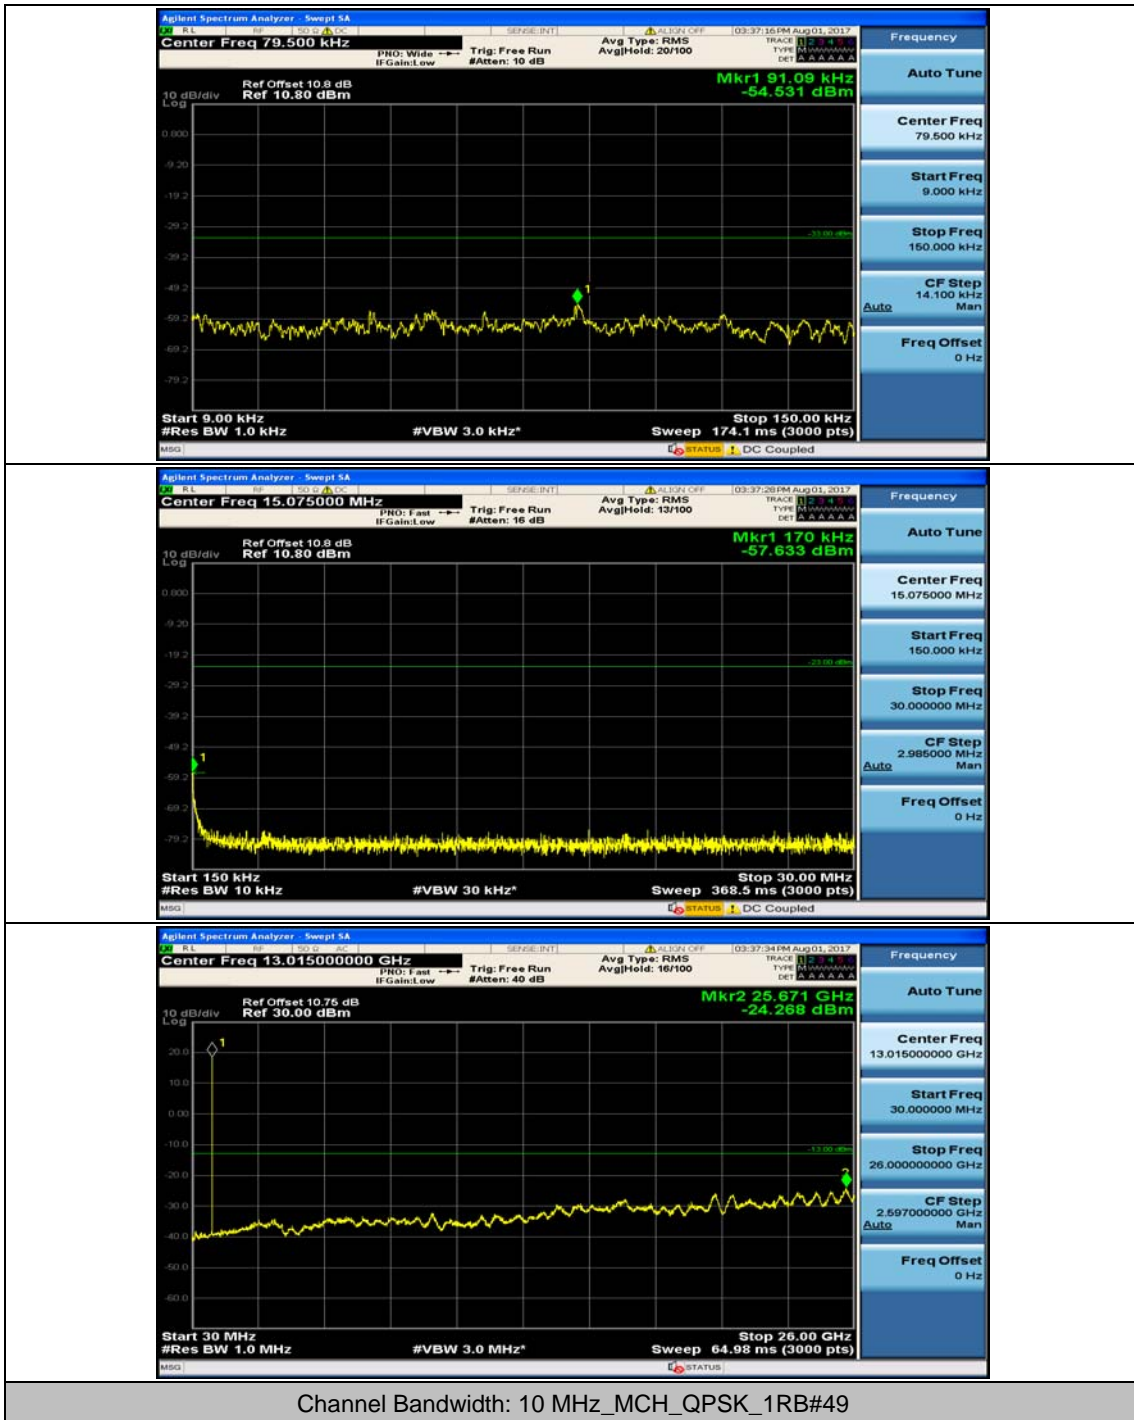

Channel Bandwidth: 3 MHz

(Channel Bandwidth: 3 MHz)_MCH_QPSK_1RB#0

(Channel Bandwidth: 3 MHz)_MCH_QPSK_1RB#7

(Channel Bandwidth: 3 MHz)_HCH_QPSK_1RB#0

(Channel Bandwidth: 3 MHz)_HCH_QPSK_1RB#7

(Channel Bandwidth: 3 MHz)_LCH_16QAM_1RB#0

Channel Bandwidth: 10 MHz

Channel Bandwidth: 10 MHz_MCH_QPSK_1RB#0

Channel Bandwidth: 10 MHz_MCH_QPSK_1RB#24

Channel Bandwidth: 10 MHz_HCH_QPSK_1RB#0

Channel Bandwidth: 10 MHz_HCH_QPSK_1RB#24