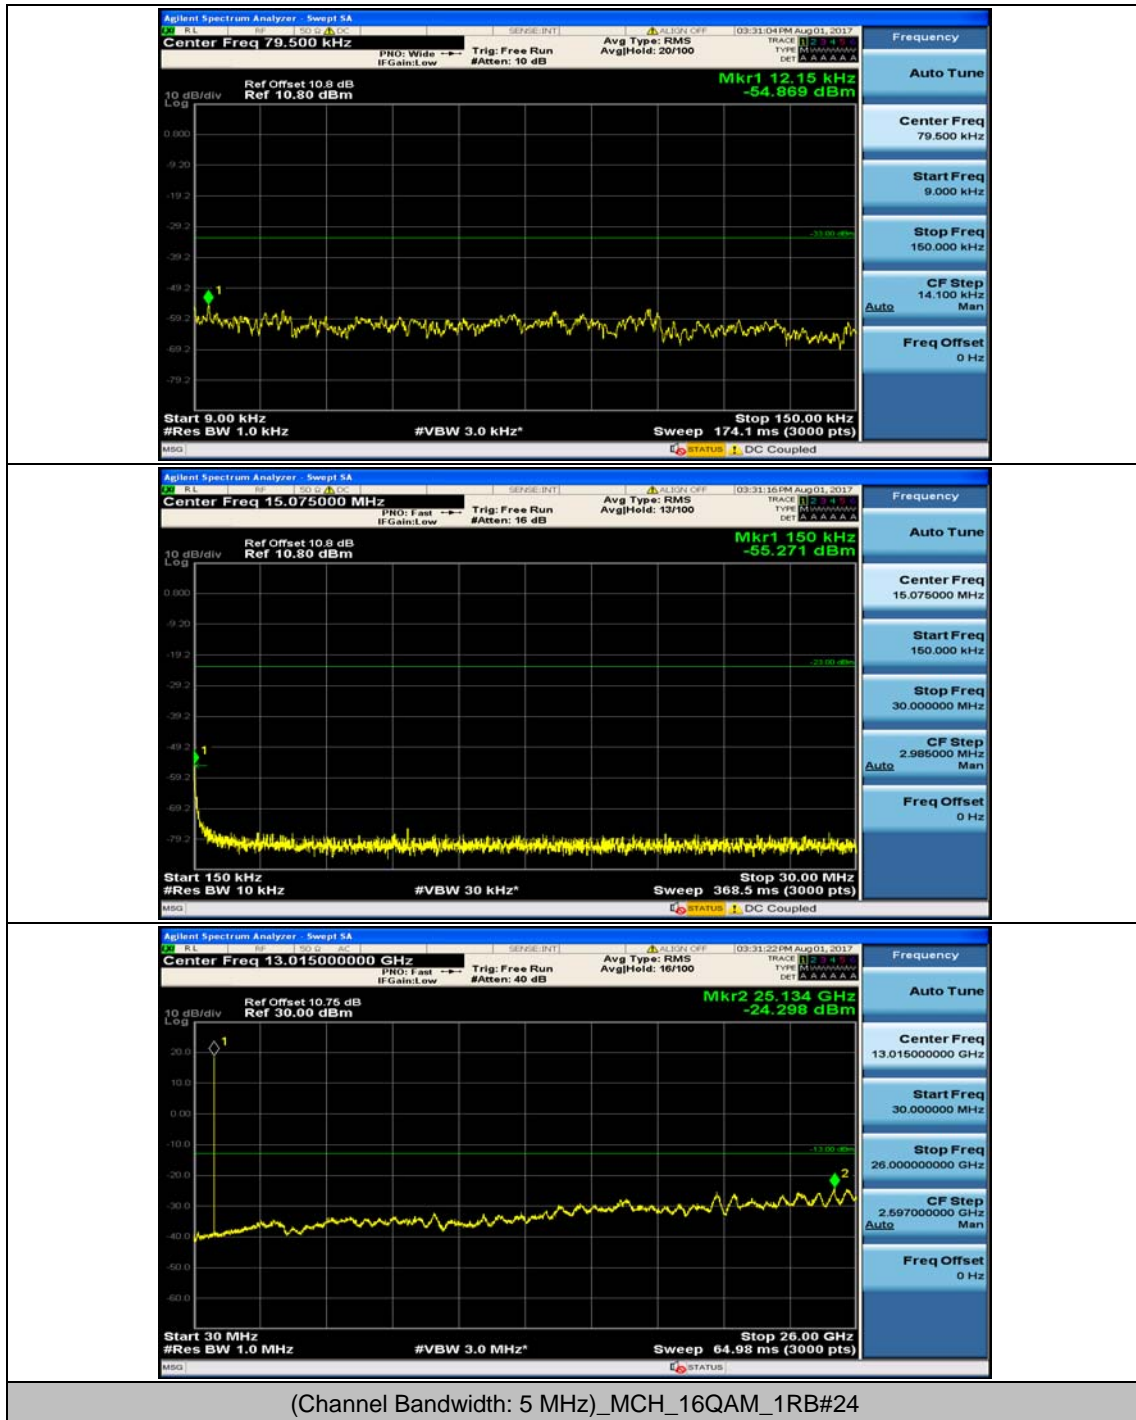

Channel Bandwidth: 5 MHz

(Channel Bandwidth: 5 MHz)_MCH_QPSK_1RB#0

(Channel Bandwidth: 5 MHz)_MCH_QPSK_1RB#12

(Channel Bandwidth: 5 MHz)_HCH_QPSK_1RB#0

(Channel Bandwidth: 5 MHz)_HCH_QPSK_1RB#12

(Channel Bandwidth: 5 MHz)_LCH_16QAM_1RB#0

(Channel Bandwidth: 5 MHz)_LCH_16QAM_1RB#12

(Channel Bandwidth: 5 MHz)_MCH_16QAM_1RB#0

(Channel Bandwidth: 5 MHz)_MCH_16QAM_1RB#12

(Channel Bandwidth: 5 MHz)_HCH_16QAM_1RB#0

(Channel Bandwidth: 5 MHz)_HCH_16QAM_1RB#12