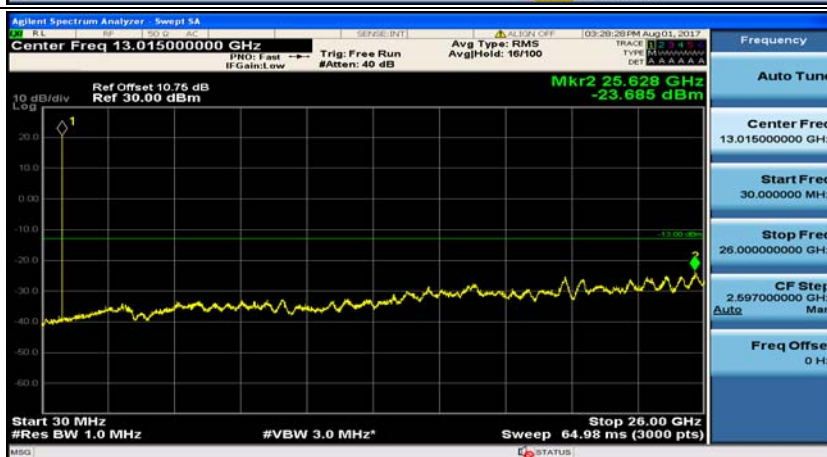

Channel Bandwidth: 5 MHz

(Channel Bandwidth: 5 MHz)_MCH_QPSK_1RB#0

(Channel Bandwidth: 5 MHz)_MCH_QPSK_1RB#12

(Channel Bandwidth: 5 MHz)_HCH_QPSK_1RB#0

(Channel Bandwidth: 5 MHz)_HCH_QPSK_1RB#12

(Channel Bandwidth: 5 MHz)_LCH_16QAM_1RB#0