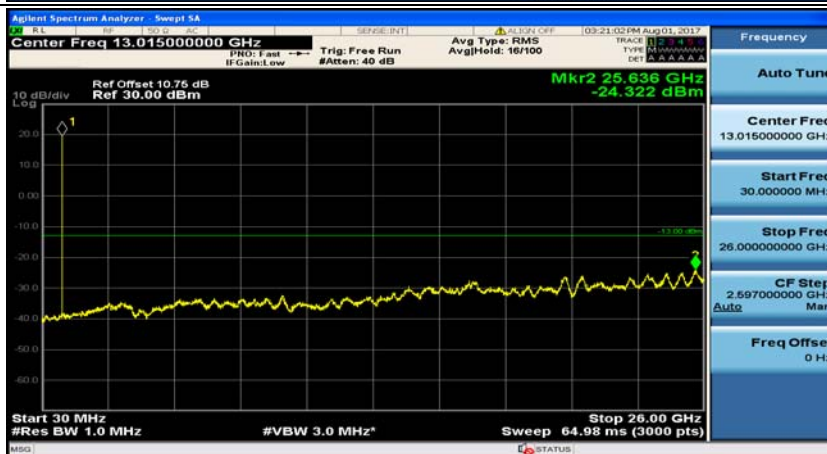

Channel Bandwidth: 3 MHz

(Channel Bandwidth: 3 MHz)_MCH_QPSK_1RB#0

(Channel Bandwidth: 3 MHz)_MCH_QPSK_1RB#7

(Channel Bandwidth: 3 MHz)_HCH_QPSK_1RB#0

(Channel Bandwidth: 3 MHz)_HCH_QPSK_1RB#7

(Channel Bandwidth: 3 MHz)_LCH_16QAM_1RB#0

(Channel Bandwidth: 3 MHz)_LCH_16QAM_1RB#7

(Channel Bandwidth: 3 MHz)_MCH_16QAM_1RB#0

(Channel Bandwidth: 3 MHz)_MCH_16QAM_1RB#7

(Channel Bandwidth: 3 MHz)_HCH_16QAM_1RB#0

(Channel Bandwidth: 3 MHz)_HCH_16QAM_1RB#7