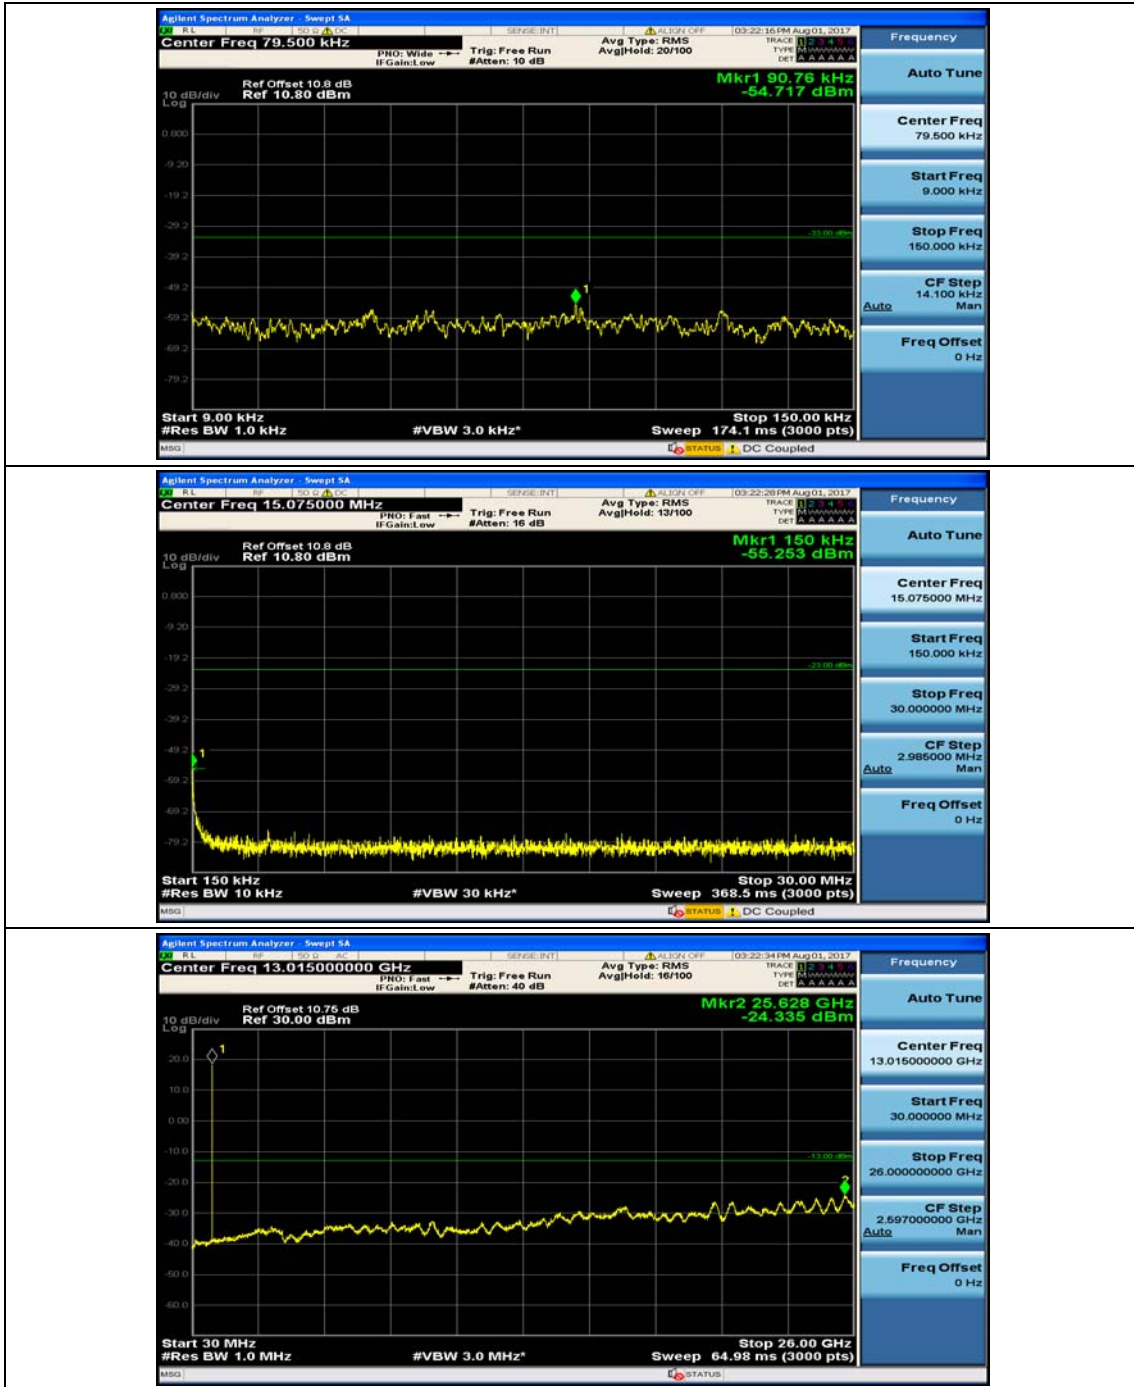

Channel Bandwidth: 3 MHz

(Channel Bandwidth: 3 MHz)_MCH_QPSK_1RB#0

(Channel Bandwidth: 3 MHz)_MCH_QPSK_1RB#7

(Channel Bandwidth: 3 MHz)_HCH_QPSK_1RB#0

(Channel Bandwidth: 3 MHz)_HCH_QPSK_1RB#7

(Channel Bandwidth: 3 MHz)_LCH_16QAM_1RB#0

(Channel Bandwidth: 3 MHz)_LCH_16QAM_1RB#7

(Channel Bandwidth: 3 MHz)_MCH_16QAM_1RB#0

(Channel Bandwidth: 3 MHz)_MCH_16QAM_1RB#7

(Channel Bandwidth: 3 MHz)_HCH_16QAM_1RB#0

(Channel Bandwidth: 3 MHz)_HCH_16QAM_1RB#7

Channel Bandwidth: 5 MHz

(Channel Bandwidth: 5 MHz)_MCH_QPSK_1RB#0

(Channel Bandwidth: 5 MHz)_MCH_QPSK_1RB#12

(Channel Bandwidth: 5 MHz)_HCH_QPSK_1RB#0

(Channel Bandwidth: 5 MHz)_HCH_QPSK_1RB#12

(Channel Bandwidth: 5 MHz)_LCH_16QAM_1RB#0