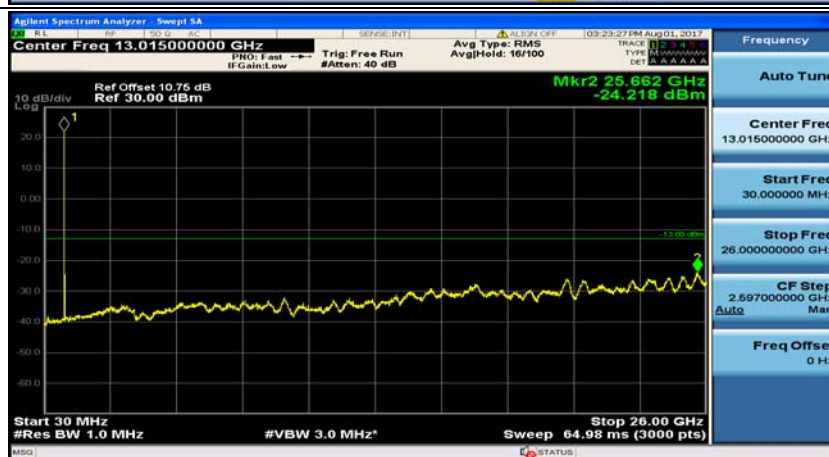

Channel Bandwidth: 3 MHz

(Channel Bandwidth: 3 MHz)_MCH_QPSK_1RB#0

(Channel Bandwidth: 3 MHz)_MCH_QPSK_1RB#7

(Channel Bandwidth: 3 MHz)_HCH_QPSK_1RB#0

(Channel Bandwidth: 3 MHz)_HCH_QPSK_1RB#7

(Channel Bandwidth: 3 MHz)_LCH_16QAM_1RB#0

(Channel Bandwidth: 3 MHz)_LCH_16QAM_1RB#7

(Channel Bandwidth: 3 MHz)_MCH_16QAM_1RB#0

(Channel Bandwidth: 3 MHz)_MCH_16QAM_1RB#7

(Channel Bandwidth: 3 MHz)_HCH_16QAM_1RB#0

(Channel Bandwidth: 3 MHz)_HCH_16QAM_1RB#7