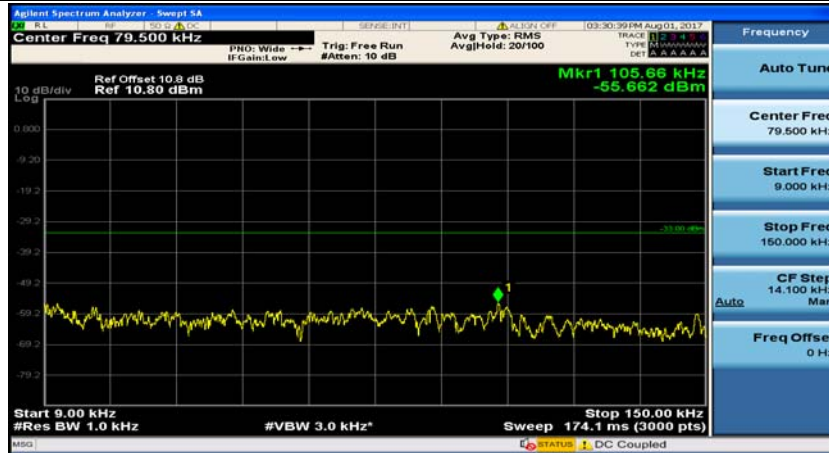

(Channel Bandwidth: 5 MHz)_MCH_16QAM_1RB#0