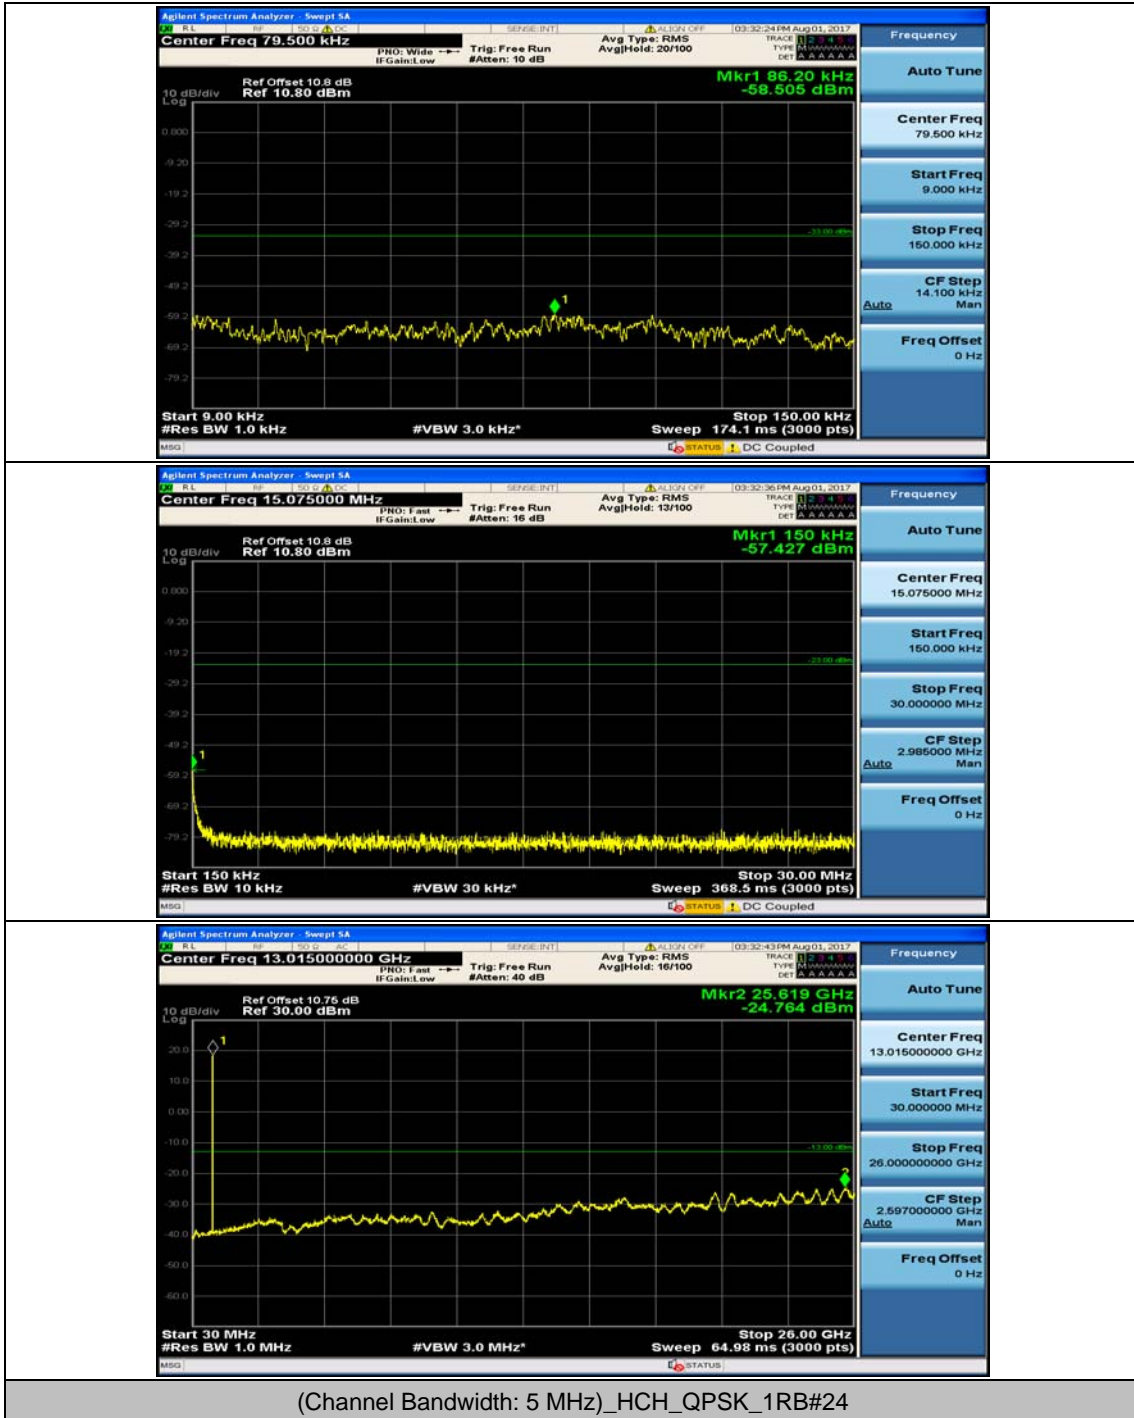

Channel Bandwidth: 5 MHz

(Channel Bandwidth: 5 MHz)_MCH_QPSK_1RB#0

(Channel Bandwidth: 5 MHz)_MCH_QPSK_1RB#12

(Channel Bandwidth: 5 MHz)_HCH_QPSK_1RB#0

(Channel Bandwidth: 5 MHz)_HCH_QPSK_1RB#12

(Channel Bandwidth: 5 MHz)_LCH_16QAM_1RB#0

(Channel Bandwidth: 5 MHz)_LCH_16QAM_1RB#12

(Channel Bandwidth: 5 MHz)_MCH_16QAM_1RB#0

(Channel Bandwidth: 5 MHz)_MCH_16QAM_1RB#12

(Channel Bandwidth: 5 MHz)_HCH_16QAM_1RB#0

(Channel Bandwidth: 5 MHz)_HCH_16QAM_1RB#12