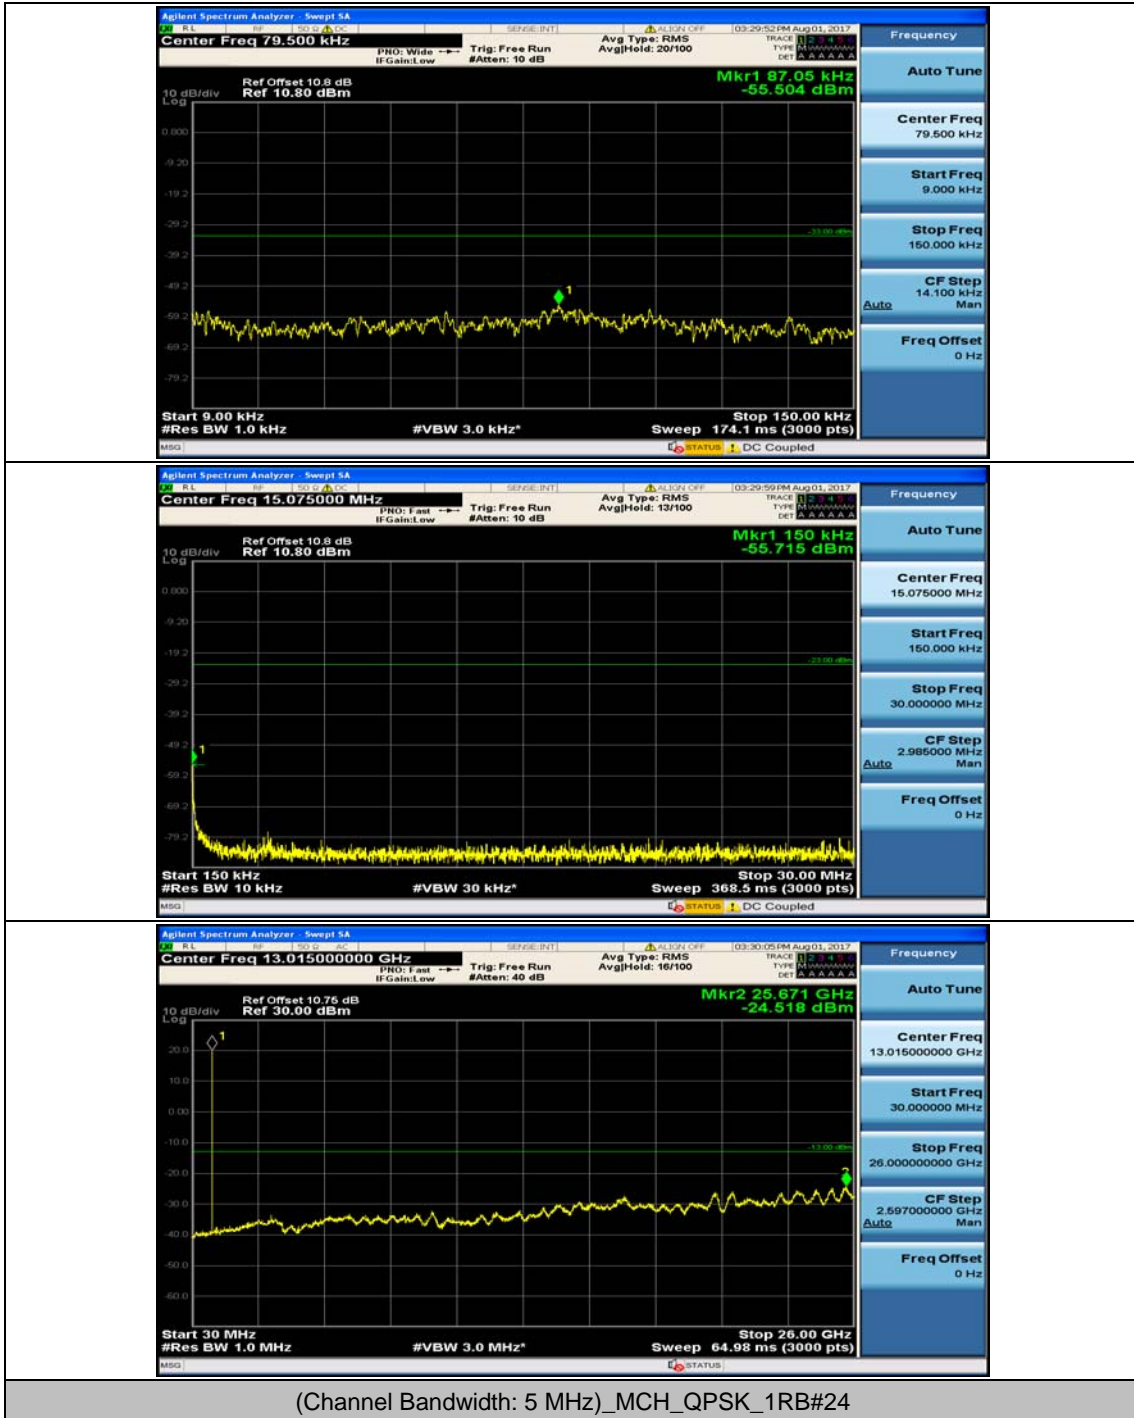

Channel Bandwidth: 5 MHz

(Channel Bandwidth: 5 MHz)_MCH_QPSK_1RB#0

(Channel Bandwidth: 5 MHz)_MCH_QPSK_1RB#12

(Channel Bandwidth: 5 MHz)_HCH_QPSK_1RB#0

(Channel Bandwidth: 5 MHz)_HCH_QPSK_1RB#12

(Channel Bandwidth: 5 MHz)_LCH_16QAM_1RB#0

(Channel Bandwidth: 5 MHz)_LCH_16QAM_1RB#12

(Channel Bandwidth: 5 MHz)_MCH_16QAM_1RB#0

(Channel Bandwidth: 5 MHz)_MCH_16QAM_1RB#12

(Channel Bandwidth: 5 MHz)_HCH_16QAM_1RB#0

(Channel Bandwidth: 5 MHz)_HCH_16QAM_1RB#12