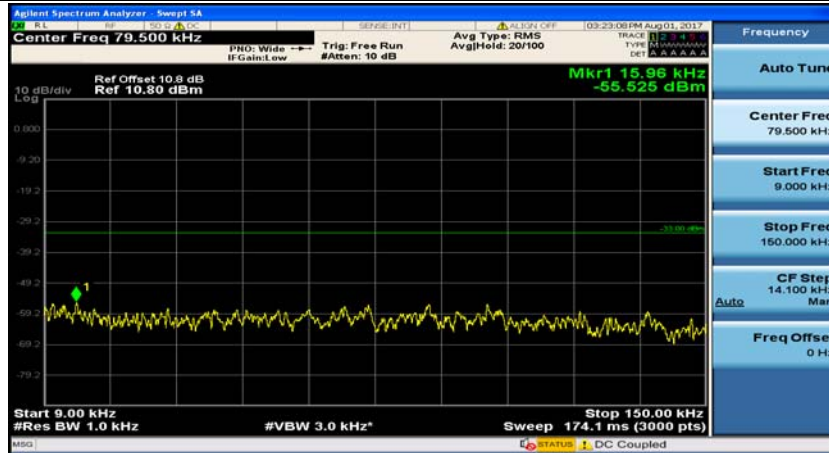

Channel Bandwidth: 3 MHz

(Channel Bandwidth: 3 MHz)_MCH_QPSK_1RB#0

(Channel Bandwidth: 3 MHz)_MCH_QPSK_1RB#7

(Channel Bandwidth: 3 MHz)_HCH_QPSK_1RB#0

(Channel Bandwidth: 3 MHz)_HCH_QPSK_1RB#7

(Channel Bandwidth: 3 MHz)_LCH_16QAM_1RB#0

(Channel Bandwidth: 3 MHz)_LCH_16QAM_1RB#7

(Channel Bandwidth: 3 MHz)_MCH_16QAM_1RB#0

(Channel Bandwidth: 3 MHz)_MCH_16QAM_1RB#7

(Channel Bandwidth: 3 MHz)_HCH_16QAM_1RB#0

(Channel Bandwidth: 3 MHz)_HCH_16QAM_1RB#7