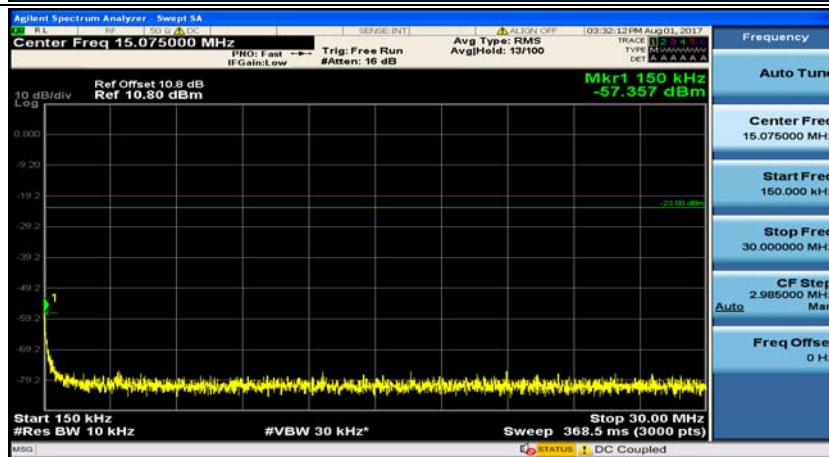

Channel Bandwidth: 5 MHz

(Channel Bandwidth: 5 MHz)_MCH_QPSK_1RB#0

(Channel Bandwidth: 5 MHz)_MCH_QPSK_1RB#12

(Channel Bandwidth: 5 MHz)_HCH_QPSK_1RB#0

(Channel Bandwidth: 5 MHz)_HCH_QPSK_1RB#12

(Channel Bandwidth: 5 MHz)_LCH_16QAM_1RB#0