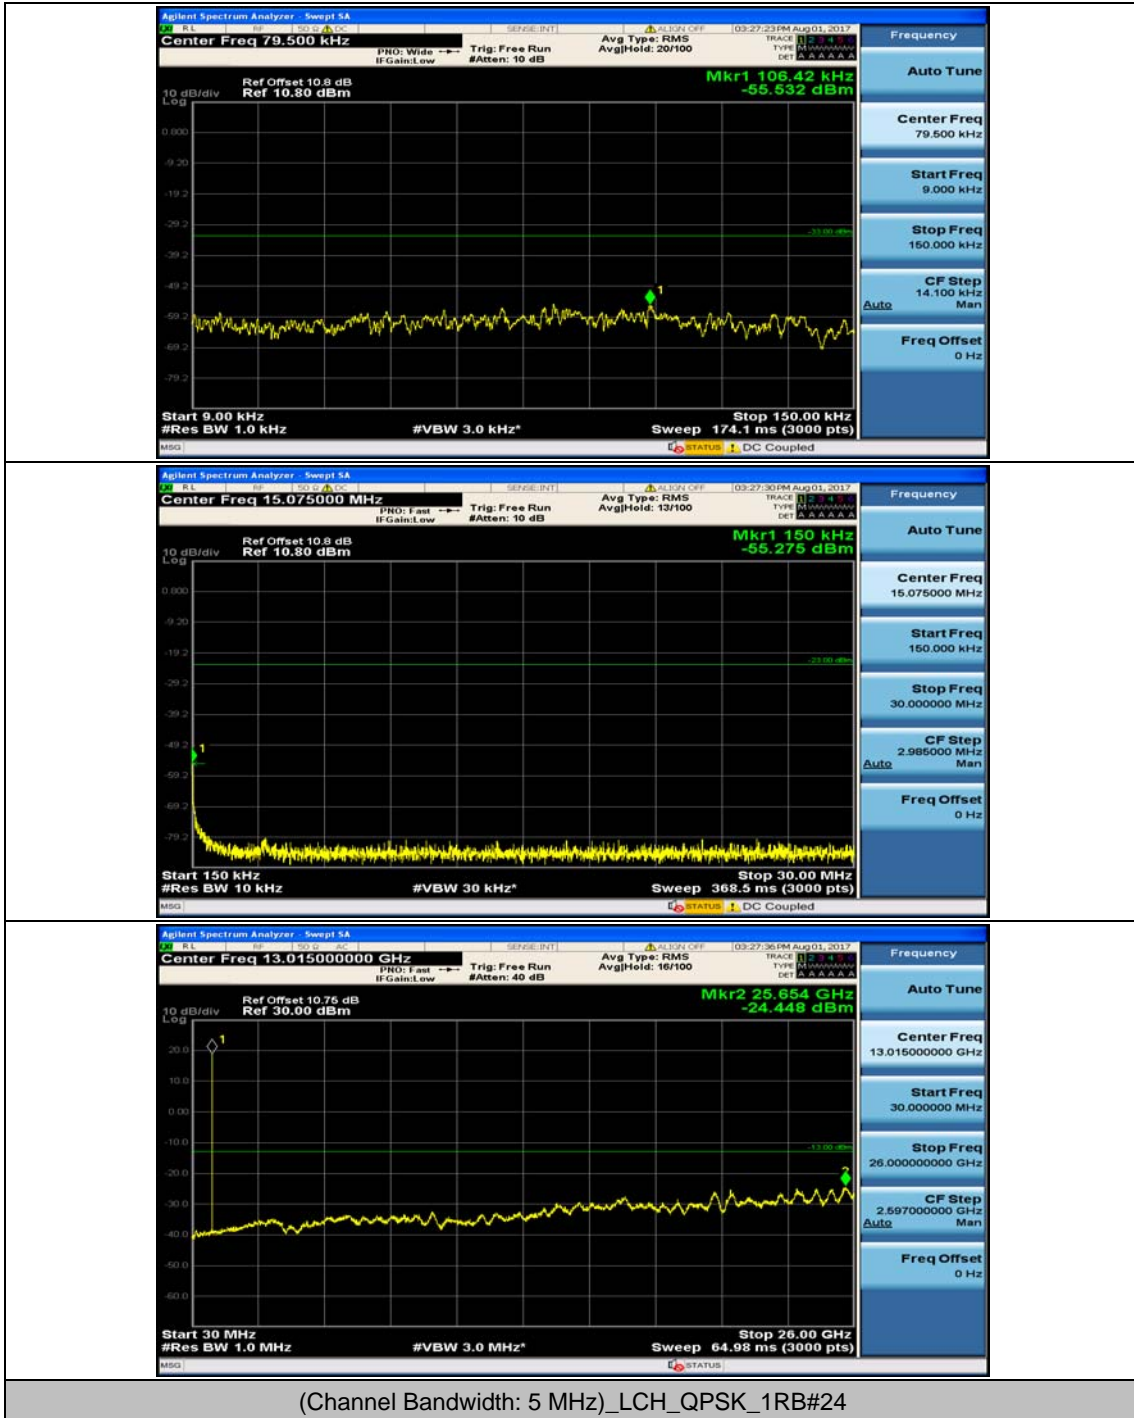

Channel Bandwidth: 3 MHz

(Channel Bandwidth: 3 MHz)_MCH_QPSK_1RB#0

(Channel Bandwidth: 3 MHz)_MCH_QPSK_1RB#7

(Channel Bandwidth: 3 MHz)_HCH_QPSK_1RB#0

(Channel Bandwidth: 3 MHz)_HCH_QPSK_1RB#7

(Channel Bandwidth: 3 MHz)_LCH_16QAM_1RB#0

(Channel Bandwidth: 3 MHz)_LCH_16QAM_1RB#7

(Channel Bandwidth: 3 MHz)_MCH_16QAM_1RB#0

(Channel Bandwidth: 3 MHz)_MCH_16QAM_1RB#7

(Channel Bandwidth: 3 MHz)_HCH_16QAM_1RB#0

(Channel Bandwidth: 3 MHz)_HCH_16QAM_1RB#7

Channel Bandwidth: 5 MHz

(Channel Bandwidth: 5 MHz)_MCH_QPSK_1RB#0

(Channel Bandwidth: 5 MHz)_MCH_QPSK_1RB#12

(Channel Bandwidth: 5 MHz)_HCH_QPSK_1RB#0

(Channel Bandwidth: 5 MHz)_HCH_QPSK_1RB#12

(Channel Bandwidth: 5 MHz)_LCH_16QAM_1RB#0