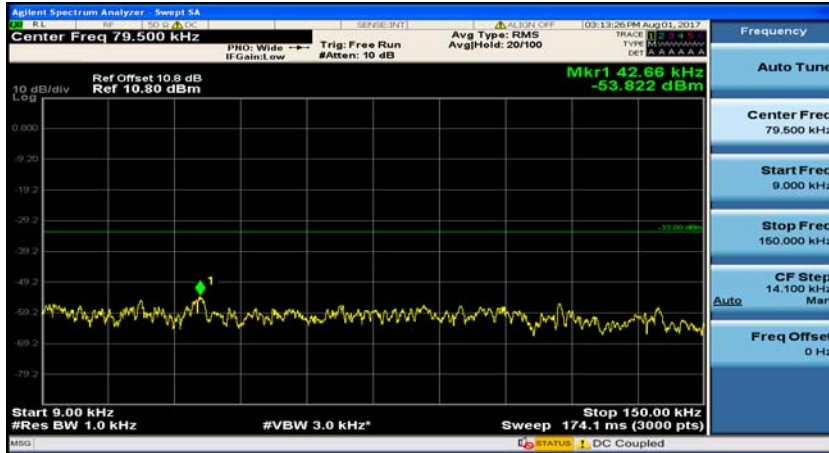

(Channel Bandwidth: 1.4 MHz)_LCH_16QAM_1RB#0

(Channel Bandwidth: 1.4 MHz)_LCH_16QAM_1RB#3