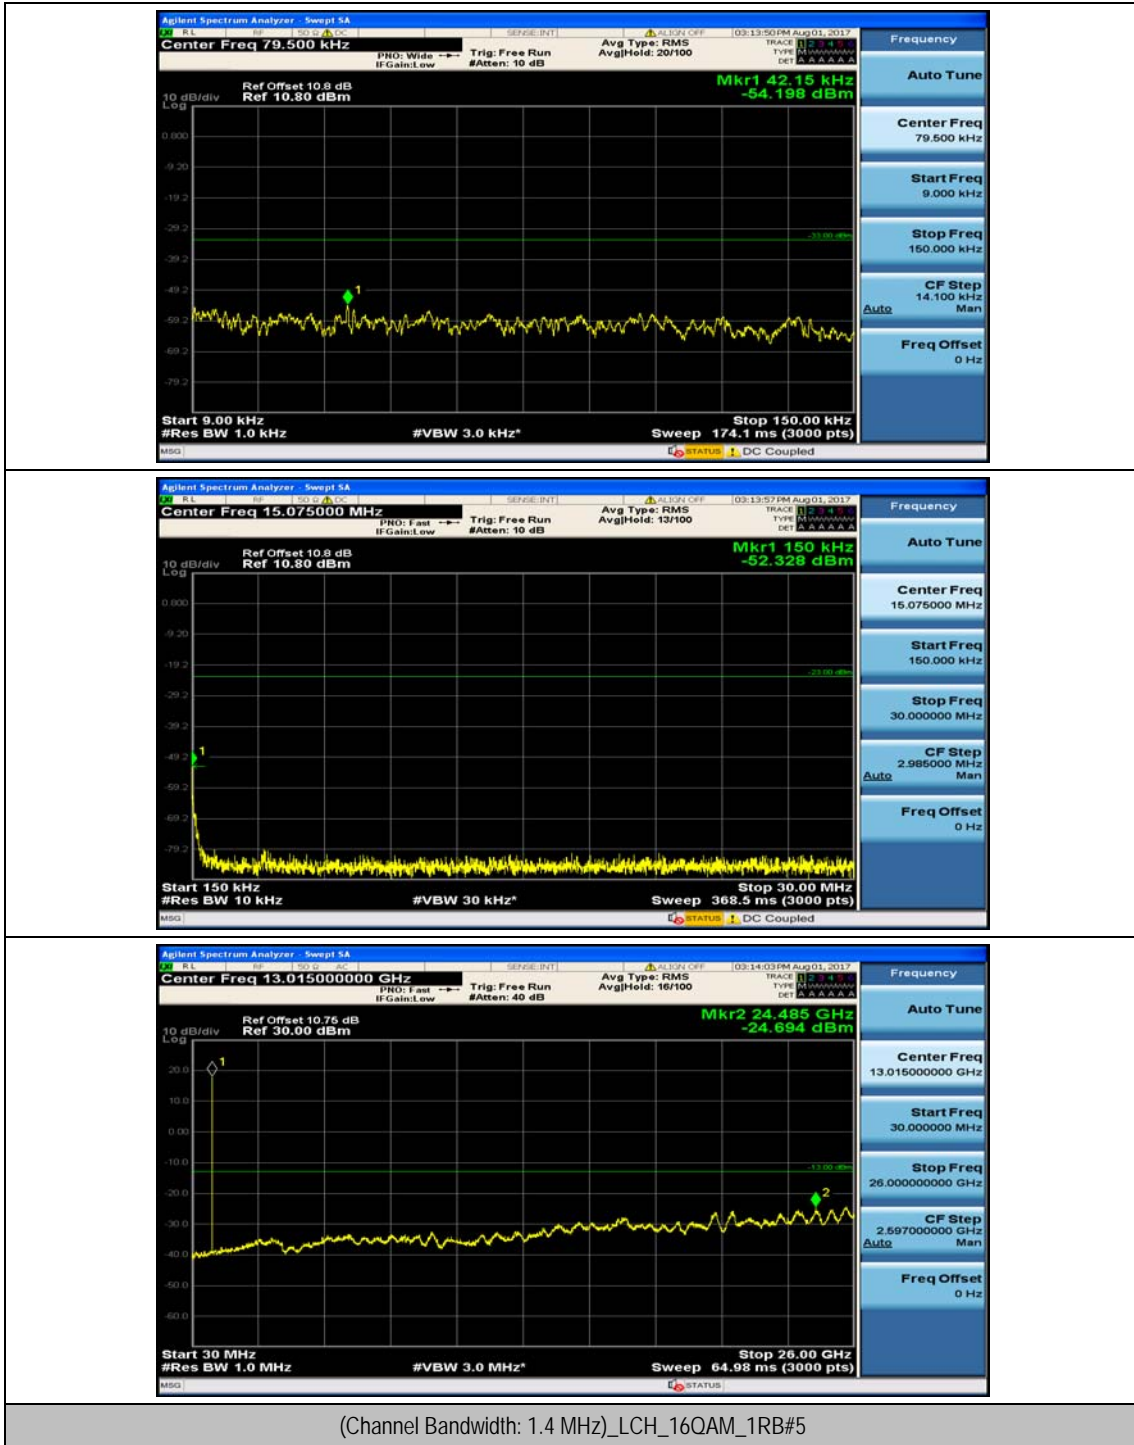

(Channel Bandwidth: 1.4 MHz)_HCH_QPSK_1RB#3

(Channel Bandwidth: 1.4 MHz)_LCH_16QAM_1RB#0

(Channel Bandwidth: 1.4 MHz)_LCH_16QAM_1RB#3

(Channel Bandwidth: 1.4 MHz)_MCH_16QAM_1RB#0

(Channel Bandwidth: 1.4 MHz)_MCH_16QAM_1RB#3