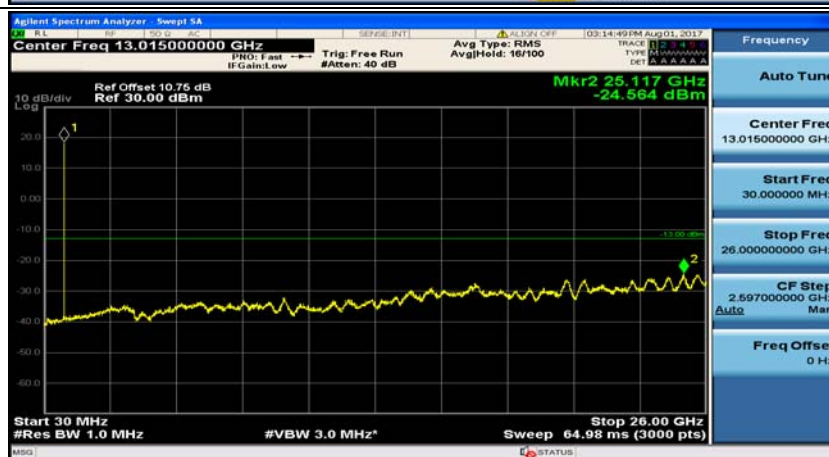

Appendix E: Conducted Spurious Emission

Test Graphs

Channel Bandwidth: 1.4 MHz

(Channel Bandwidth: 1.4 MHz)_MCH_QPSK_1RB#0

(Channel Bandwidth: 1.4 MHz)_MCH_QPSK_1RB#3

(Channel Bandwidth: 1.4 MHz)_HCH_QPSK_1RB#0