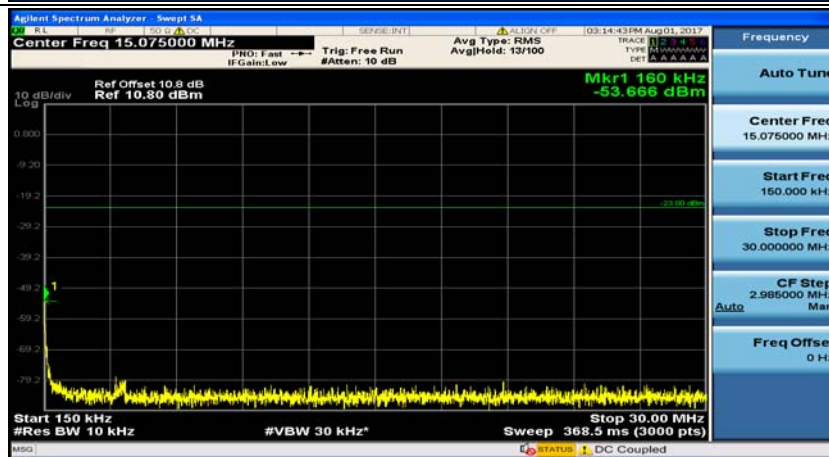

Appendix E: Conducted Spurious Emission

Test Graphs

Channel Bandwidth: 1.4 MHz

(Channel Bandwidth: 1.4 MHz)_MCH_QPSK_1RB#0

(Channel Bandwidth: 1.4 MHz)_MCH_QPSK_1RB#3

(Channel Bandwidth: 1.4 MHz)_HCH_QPSK_1RB#0