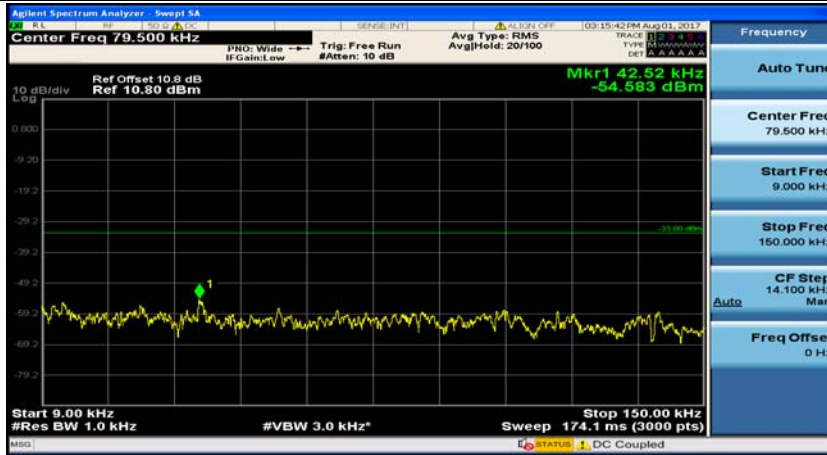

(Channel Bandwidth: 1.4 MHz)_HCH_QPSK_1RB#3

(Channel Bandwidth: 1.4 MHz)_LCH_16QAM_1RB#0

(Channel Bandwidth: 1.4 MHz)_LCH_16QAM_1RB#3

(Channel Bandwidth: 1.4 MHz)_MCH_16QAM_1RB#0

(Channel Bandwidth: 1.4 MHz)_MCH_16QAM_1RB#3