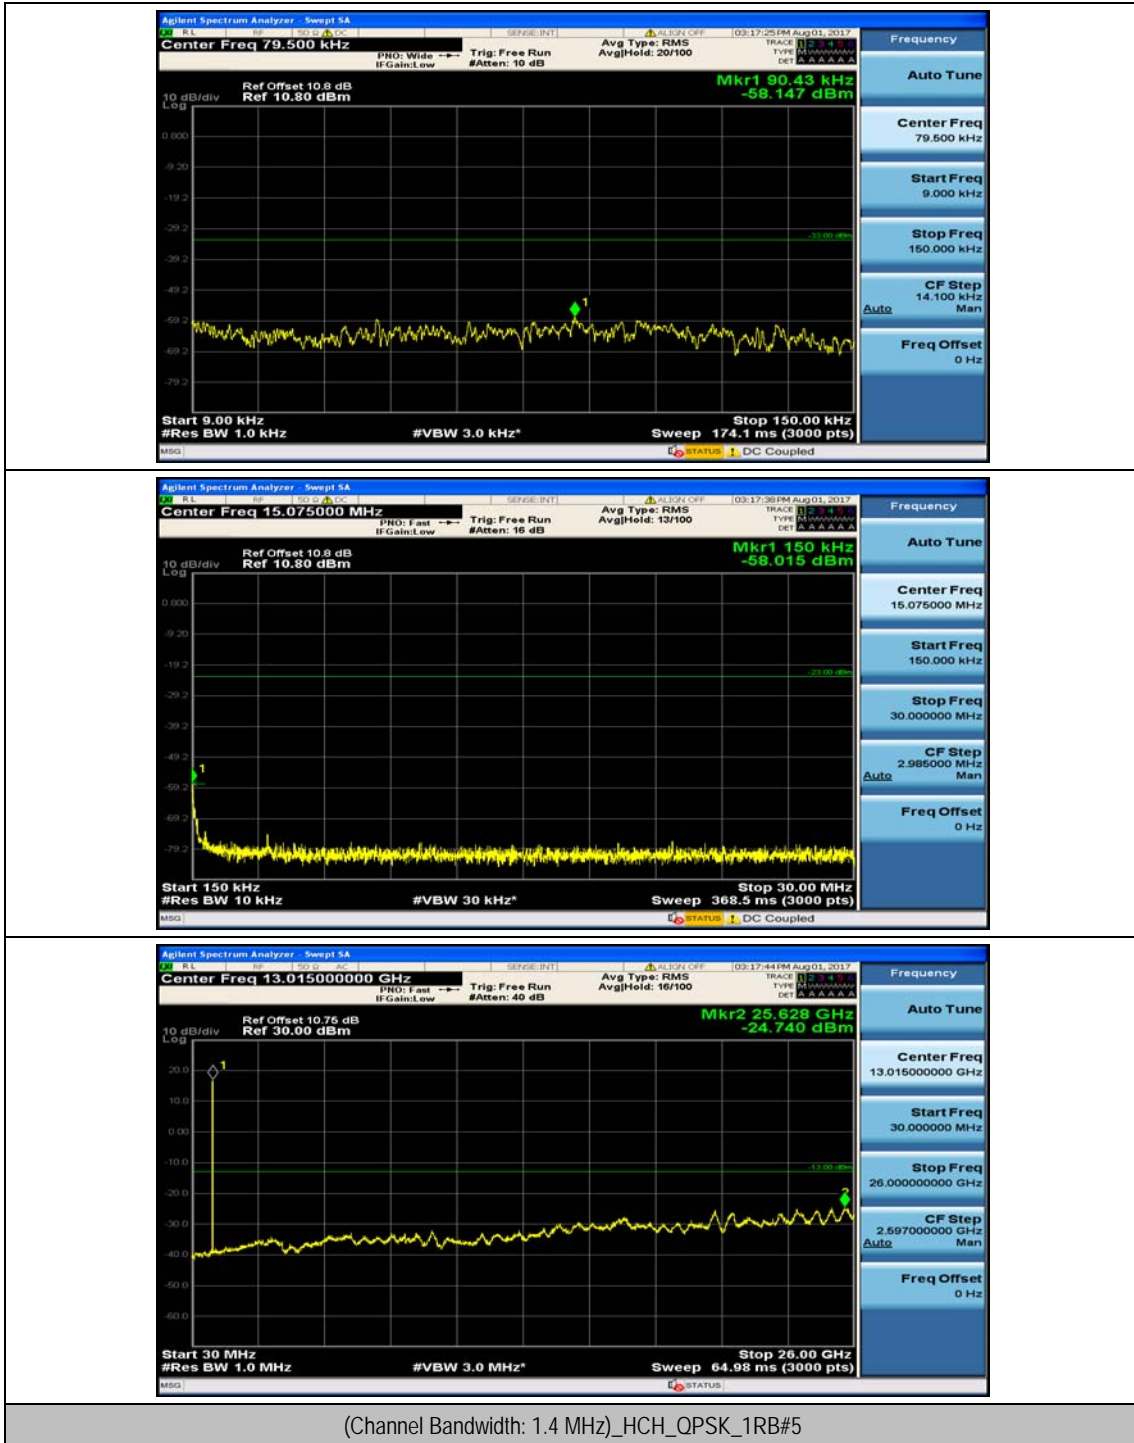

(Channel Bandwidth: 1.4 MHz)_HCH_QPSK_1RB#3