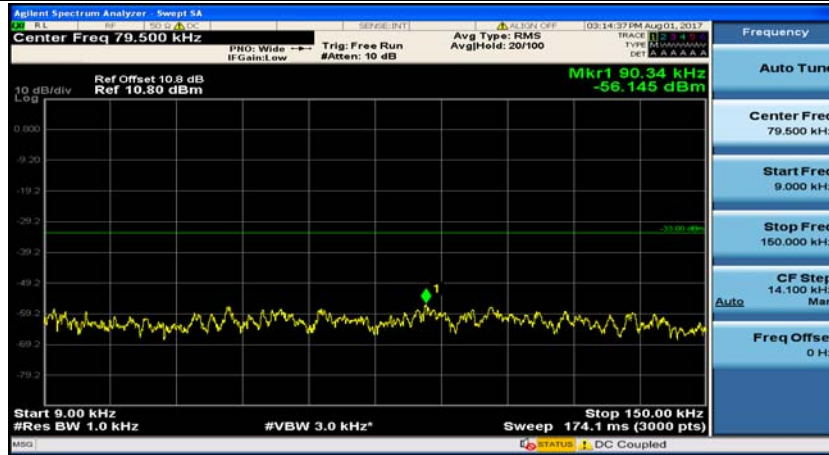

Appendix E: Conducted Spurious Emission

Test Graphs

Channel Bandwidth: 1.4 MHz

(Channel Bandwidth: 1.4 MHz)_MCH_QPSK_1RB#0

(Channel Bandwidth: 1.4 MHz)_MCH_QPSK_1RB#3

(Channel Bandwidth: 1.4 MHz)_HCH_QPSK_1RB#0