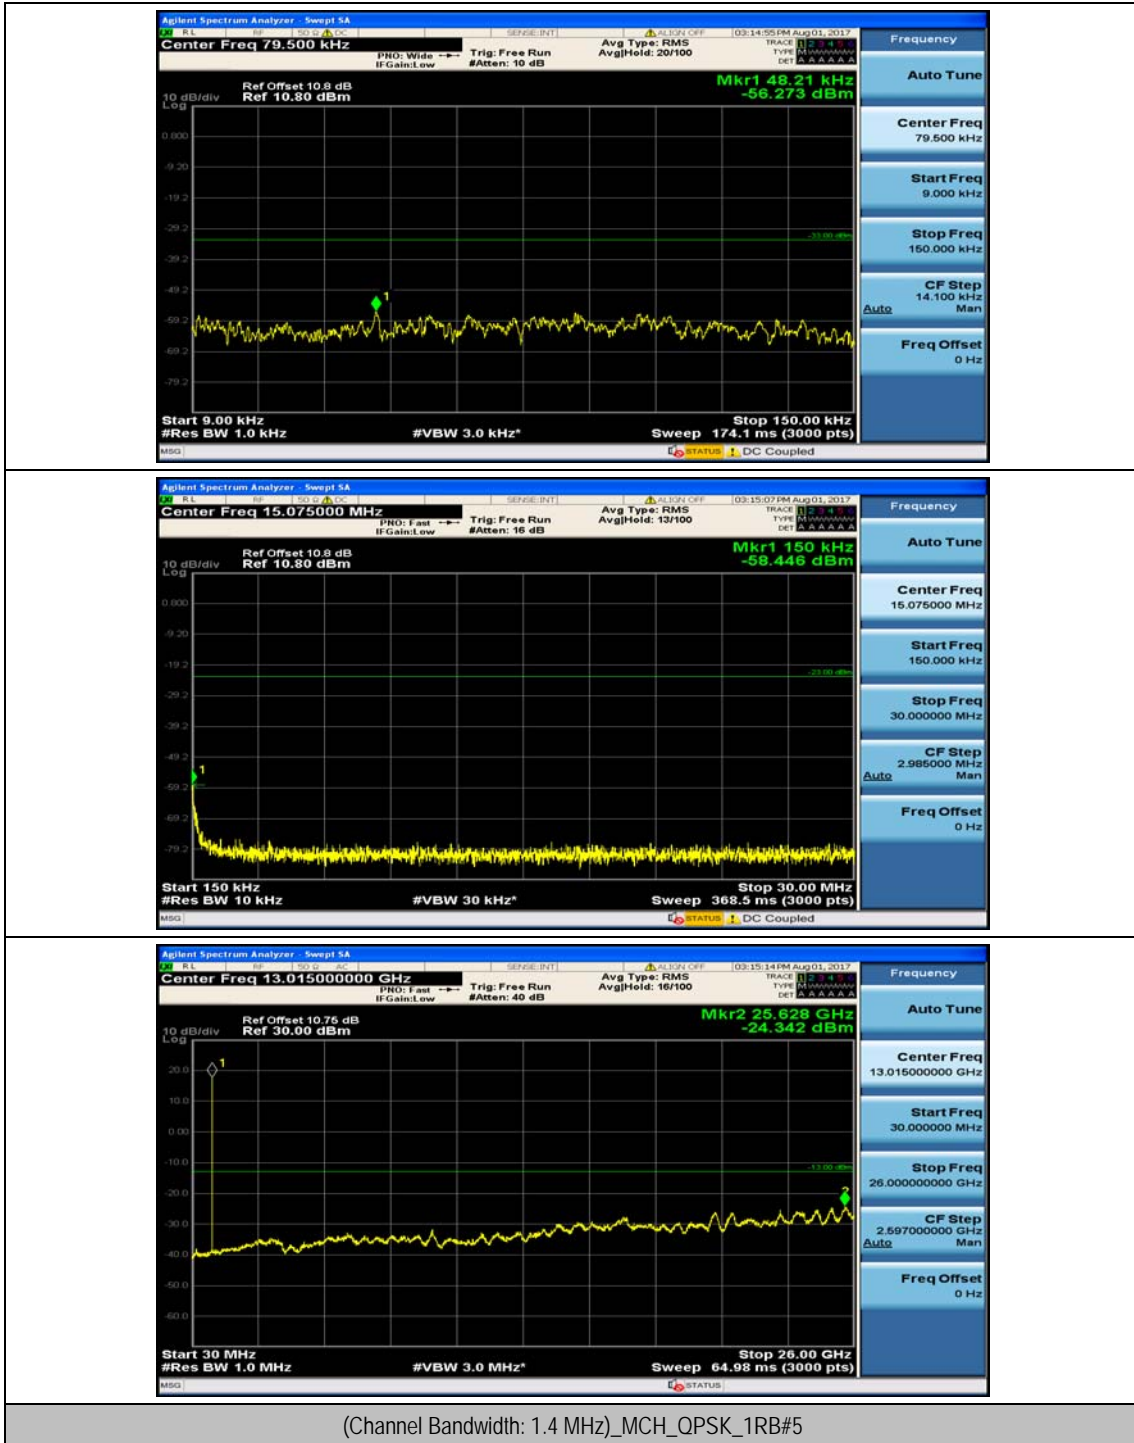

Appendix E: Conducted Spurious Emission

Test Graphs

Channel Bandwidth: 1.4 MHz

(Channel Bandwidth: 1.4 MHz)_MCH_QPSK_1RB#0

(Channel Bandwidth: 1.4 MHz)_MCH_QPSK_1RB#3

(Channel Bandwidth: 1.4 MHz)_HCH_QPSK_1RB#0