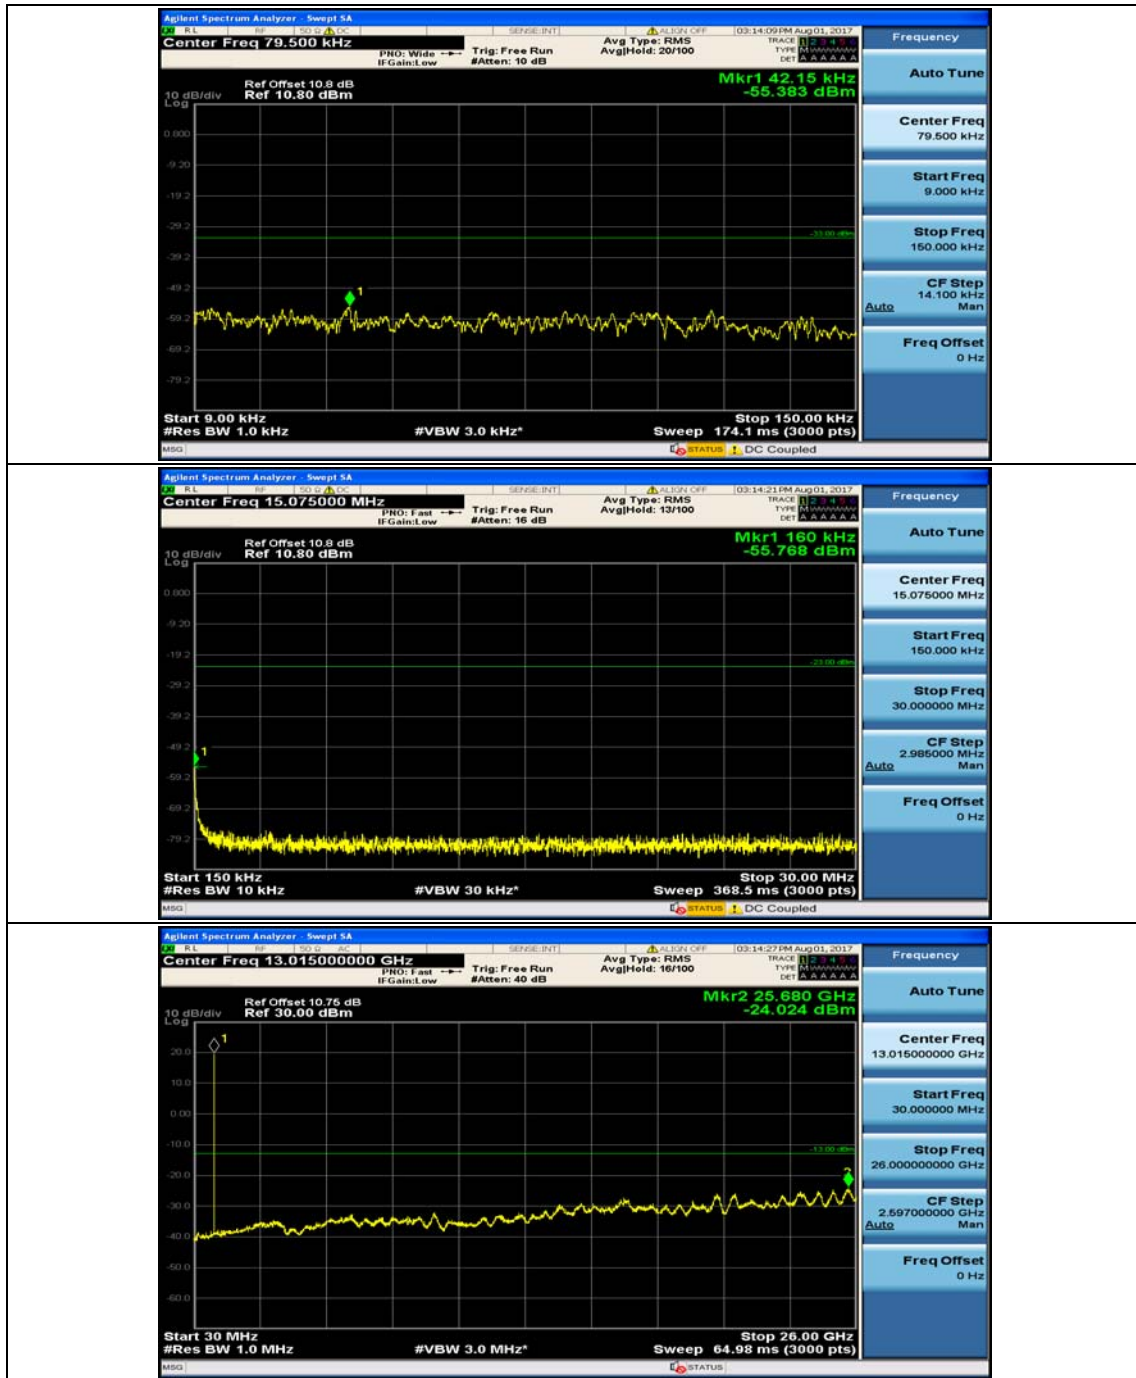

(Channel Bandwidth: 1.4 MHz)_HCH_QPSK_1RB#3

(Channel Bandwidth: 1.4 MHz)_LCH_16QAM_1RB#0

(Channel Bandwidth: 1.4 MHz)_LCH_16QAM_1RB#3

(Channel Bandwidth: 1.4 MHz)_MCH_16QAM_1RB#0

(Channel Bandwidth: 1.4 MHz)_MCH_16QAM_1RB#3