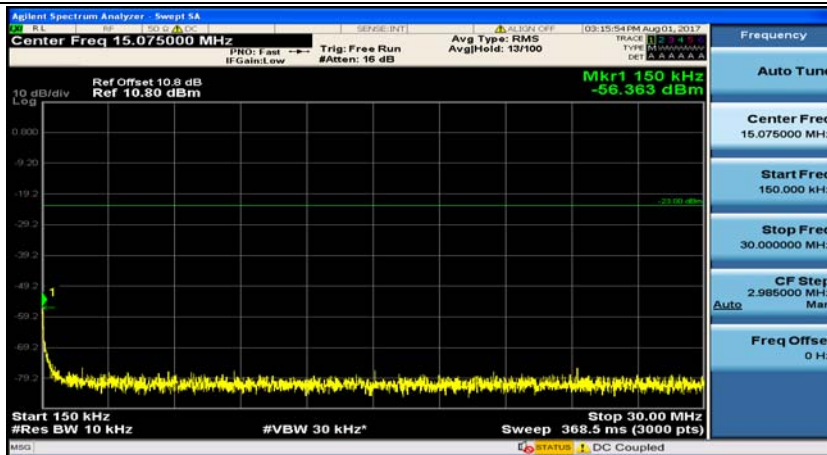

(Channel Bandwidth: 1.4 MHz)_HCH_QPSK_1RB#3

(Channel Bandwidth: 1.4 MHz)_LCH_16QAM_1RB#0

(Channel Bandwidth: 1.4 MHz)_LCH_16QAM_1RB#3

(Channel Bandwidth: 1.4 MHz)_MCH_16QAM_1RB#0

(Channel Bandwidth: 1.4 MHz)_MCH_16QAM_1RB#3