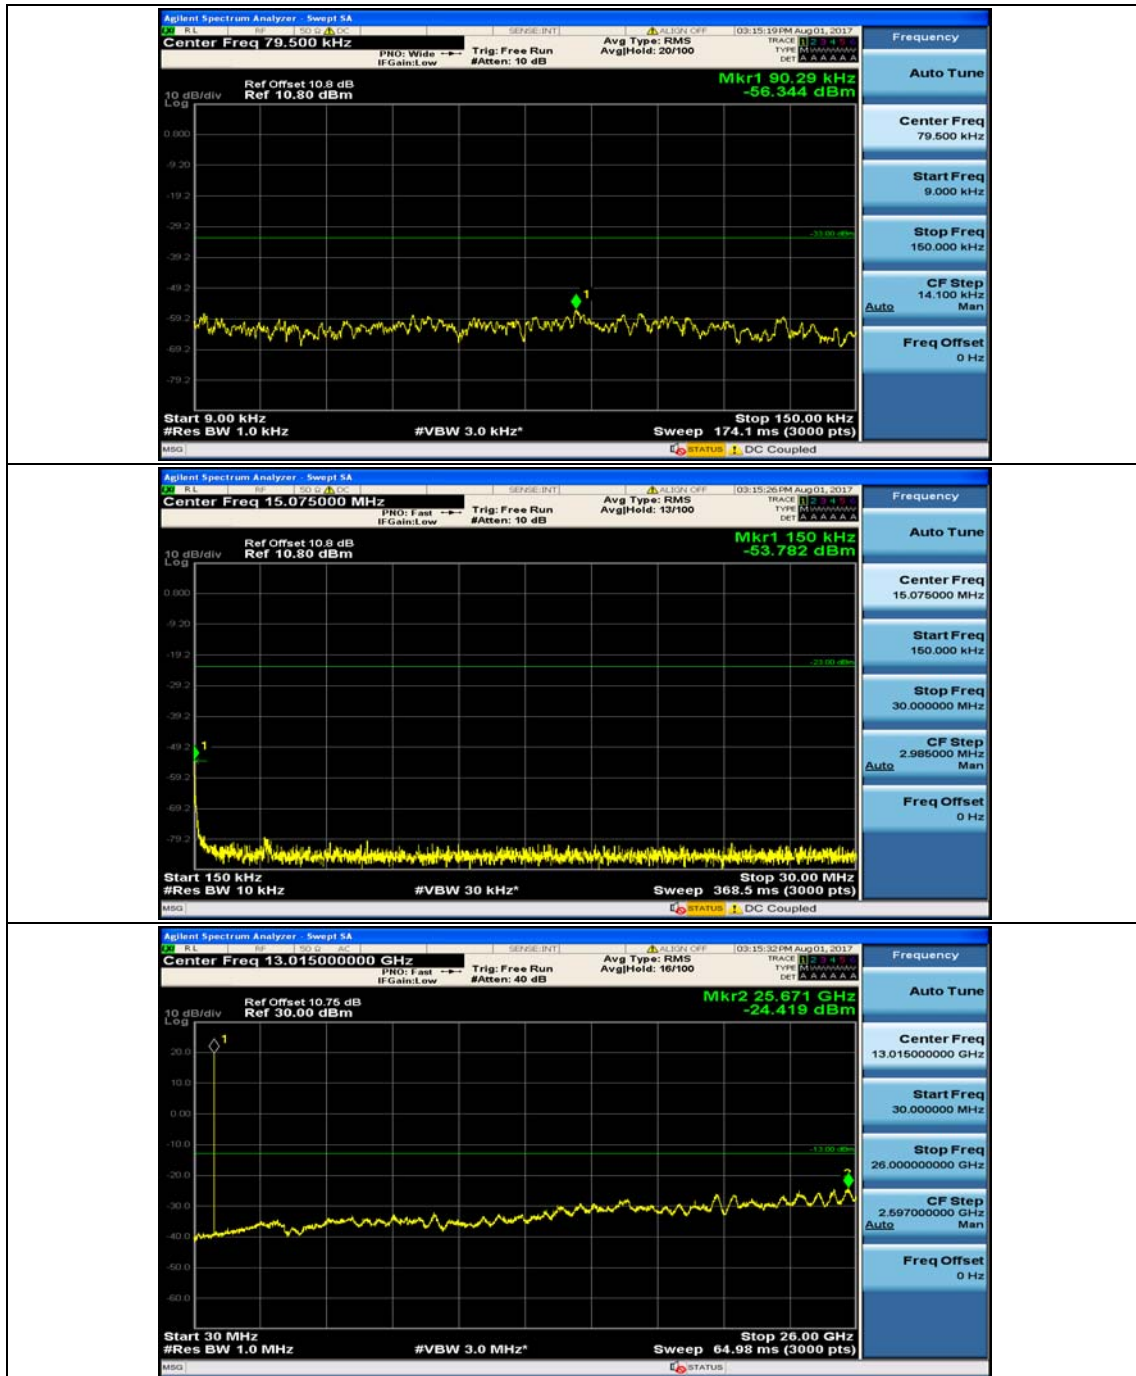

Appendix E: Conducted Spurious Emission

Test Graphs

Channel Bandwidth: 1.4 MHz

(Channel Bandwidth: 1.4 MHz)_MCH_QPSK_1RB#0

(Channel Bandwidth: 1.4 MHz)_MCH_QPSK_1RB#3

(Channel Bandwidth: 1.4 MHz)_HCH_QPSK_1RB#0