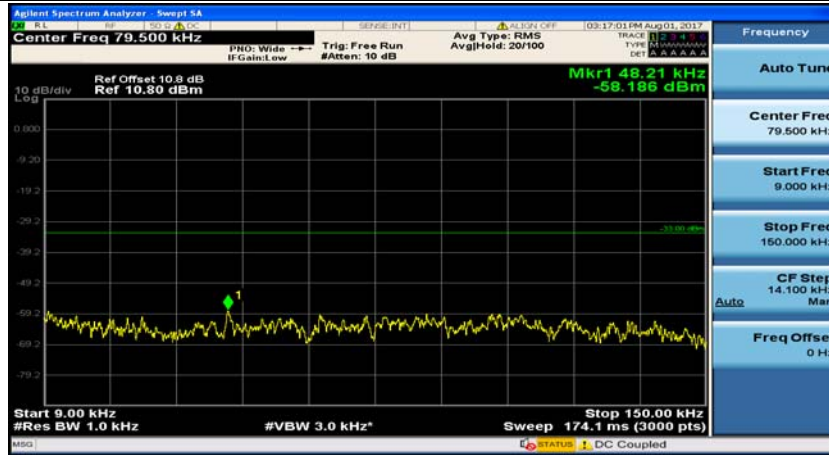

Appendix E: Conducted Spurious Emission

Test Graphs

Channel Bandwidth: 1.4 MHz

(Channel Bandwidth: 1.4 MHz)_MCH_QPSK_1RB#0

(Channel Bandwidth: 1.4 MHz)_MCH_QPSK_1RB#3

(Channel Bandwidth: 1.4 MHz)_HCH_QPSK_1RB#0