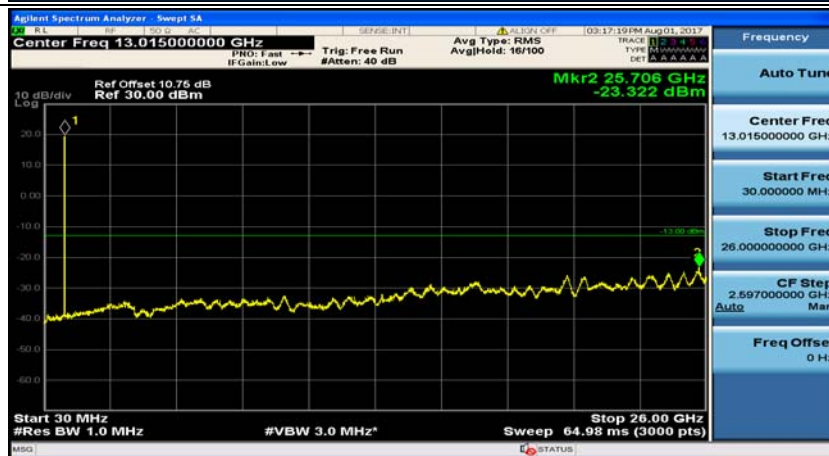

Appendix E: Conducted Spurious Emission

Test Graphs

Channel Bandwidth: 1.4 MHz

(Channel Bandwidth: 1.4 MHz)_MCH_QPSK_1RB#0

(Channel Bandwidth: 1.4 MHz)_MCH_QPSK_1RB#3

(Channel Bandwidth: 1.4 MHz)_HCH_QPSK_1RB#0