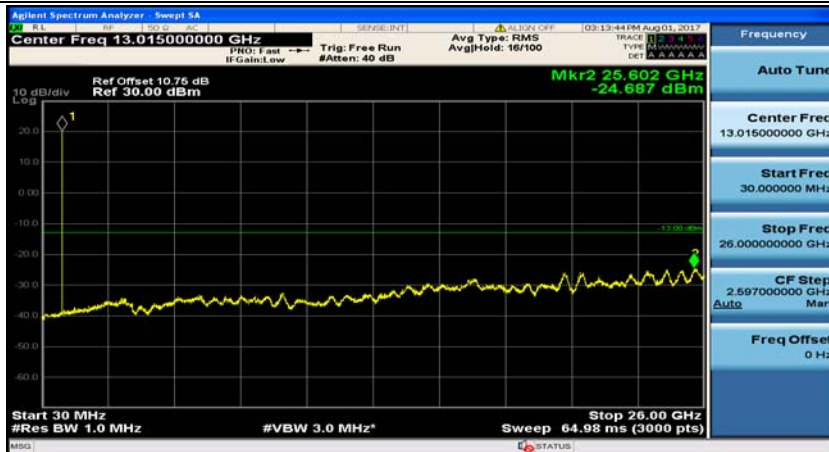

(Channel Bandwidth: 1.4 MHz)_LCH_16QAM_1RB#0

(Channel Bandwidth: 1.4 MHz)_LCH_16QAM_1RB#3