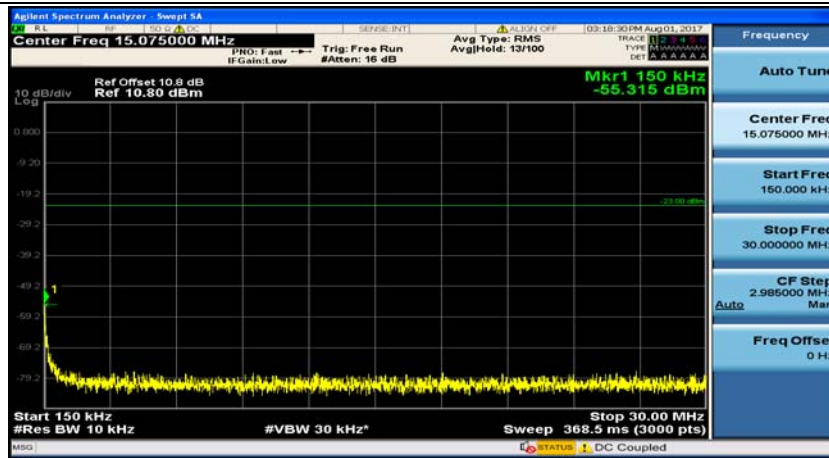

(Channel Bandwidth: 1.4 MHz)_HCH_16QAM_1RB#0

(Channel Bandwidth: 1.4 MHz)_HCH_16QAM_1RB#3