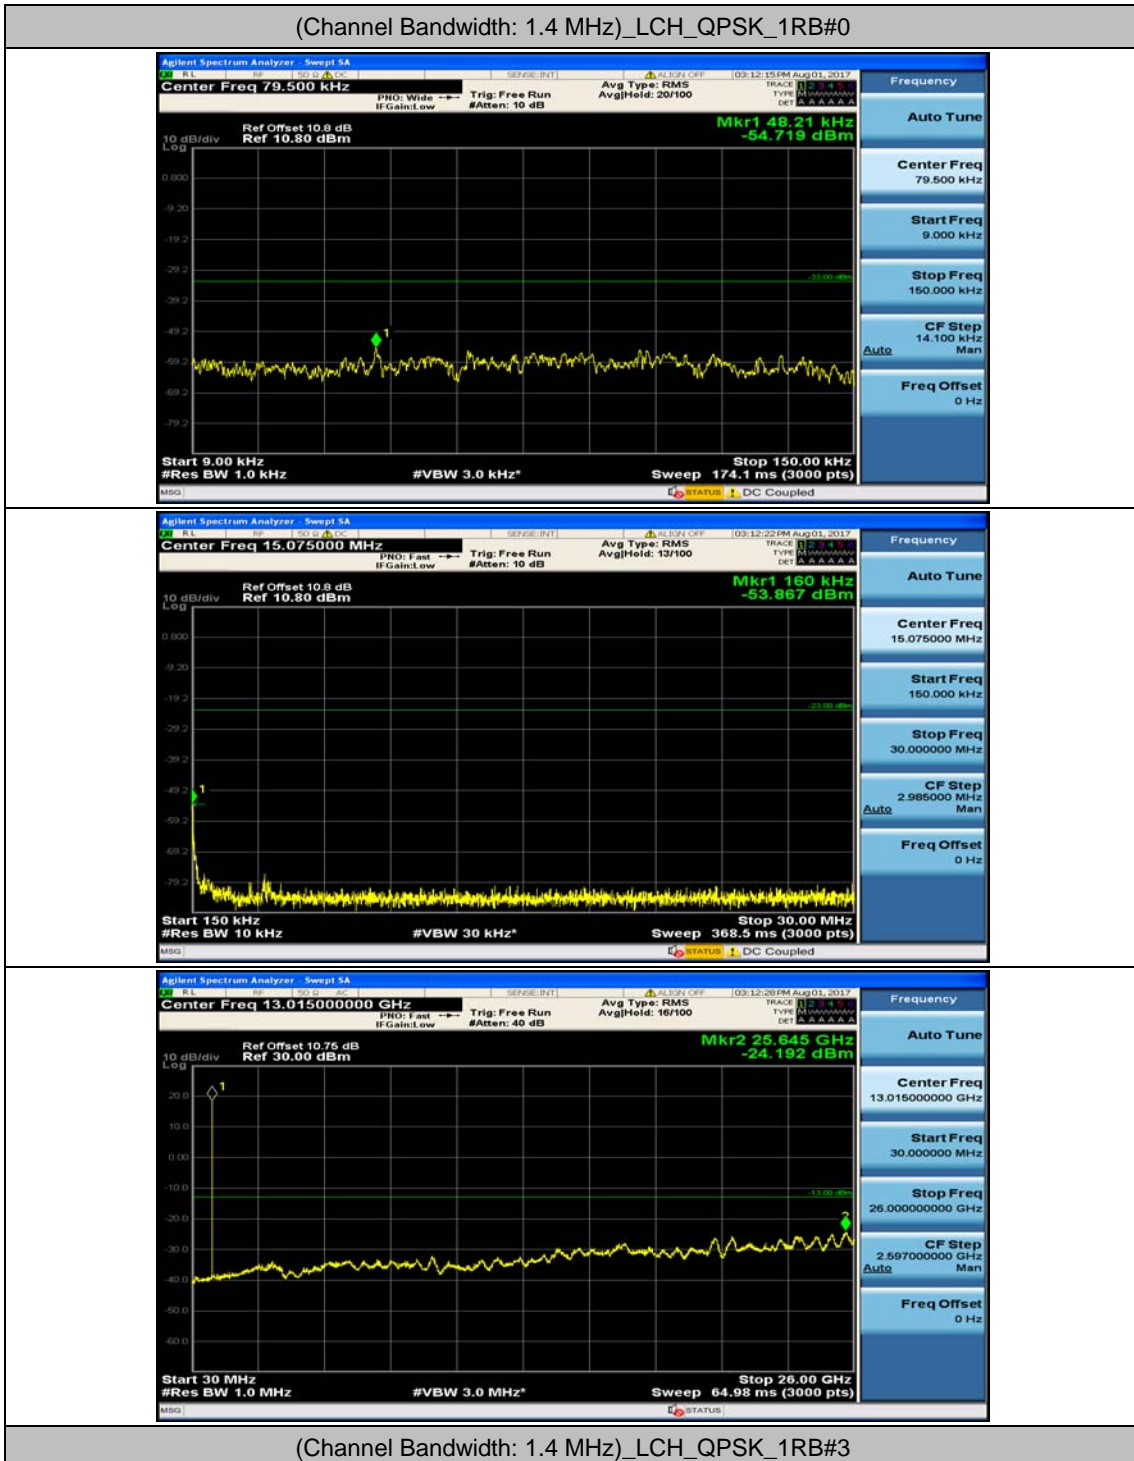

Appendix E: Conducted Spurious Emission

Test Graphs

Channel Bandwidth: 1.4 MHz