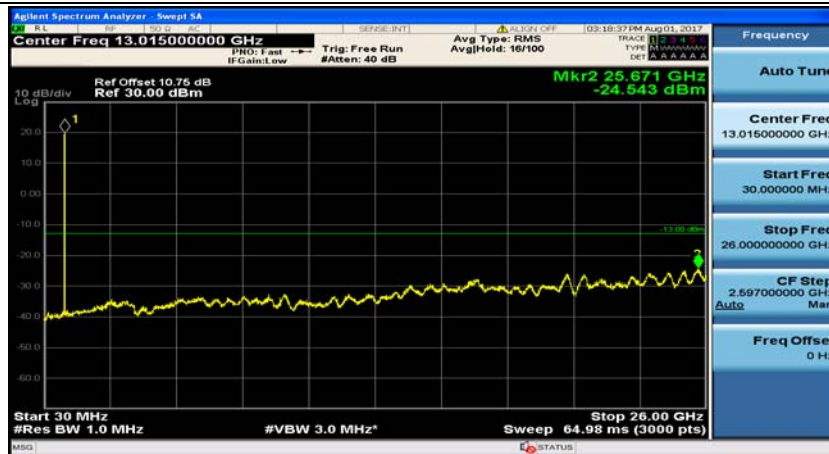

(Channel Bandwidth: 1.4 MHz)_HCH_16QAM_1RB#3