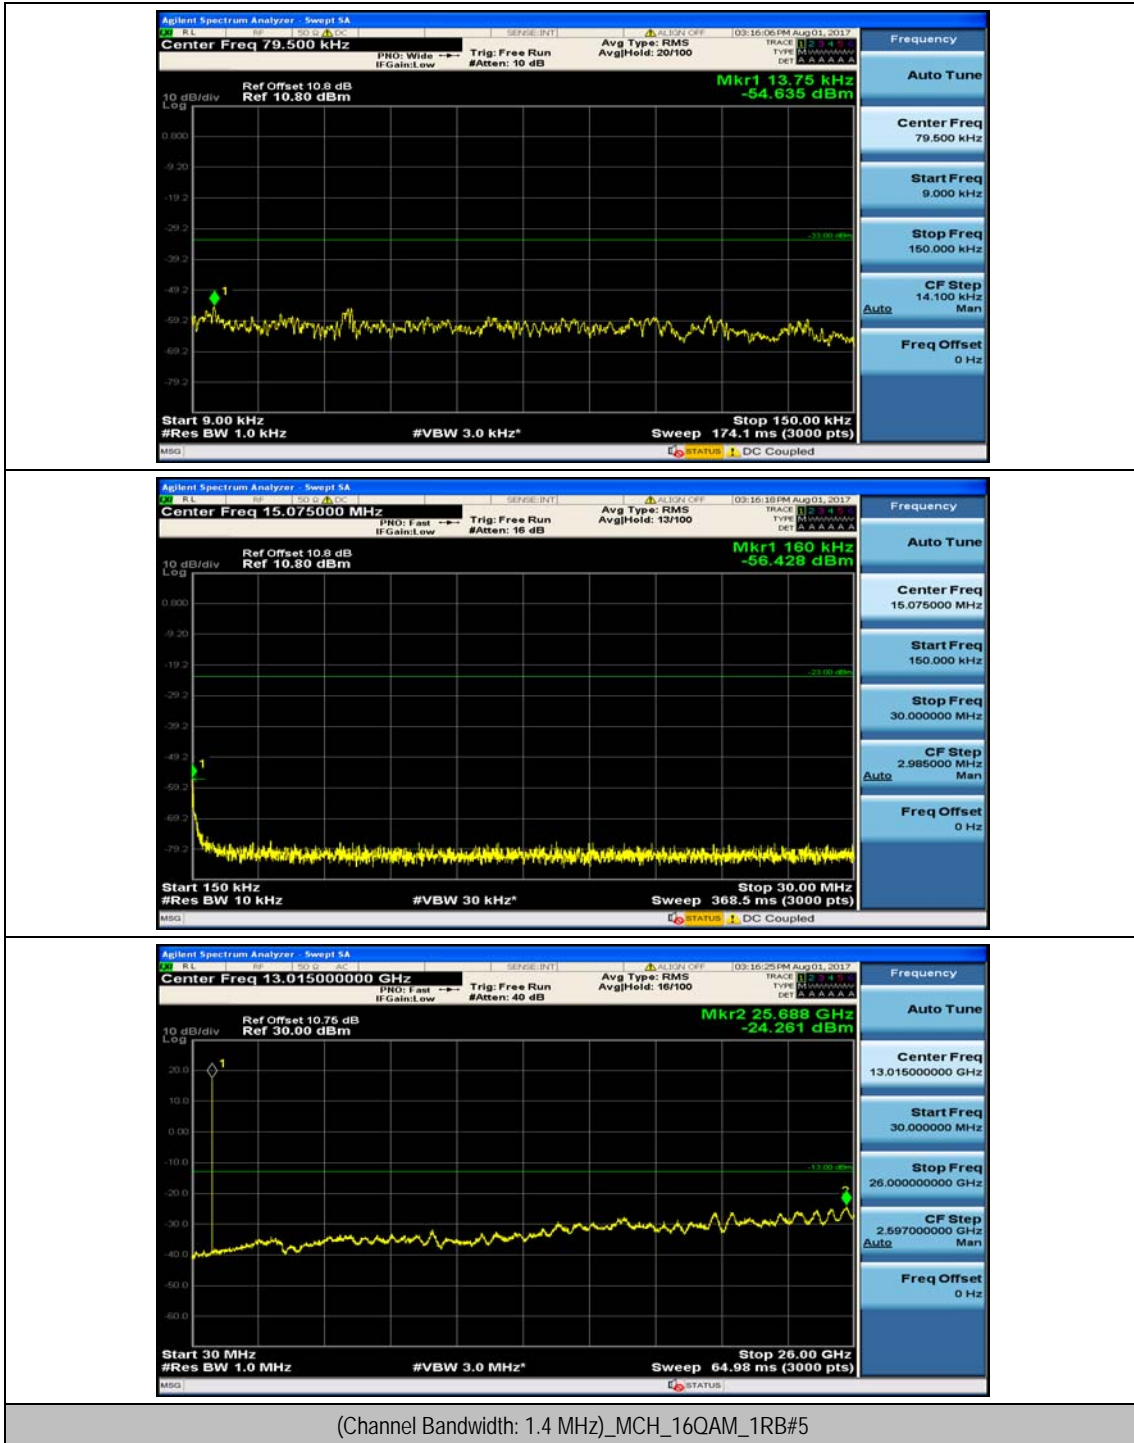

Appendix E: Conducted Spurious Emission

Test Graphs

Channel Bandwidth: 1.4 MHz

(Channel Bandwidth: 1.4 MHz)_MCH_QPSK_1RB#0

(Channel Bandwidth: 1.4 MHz)_MCH_QPSK_1RB#3

(Channel Bandwidth: 1.4 MHz)_HCH_QPSK_1RB#0

(Channel Bandwidth: 1.4 MHz)_HCH_QPSK_1RB#3

(Channel Bandwidth: 1.4 MHz)_LCH_16QAM_1RB#0

(Channel Bandwidth: 1.4 MHz)_LCH_16QAM_1RB#3

(Channel Bandwidth: 1.4 MHz)_MCH_16QAM_1RB#0

(Channel Bandwidth: 1.4 MHz)_MCH_16QAM_1RB#3