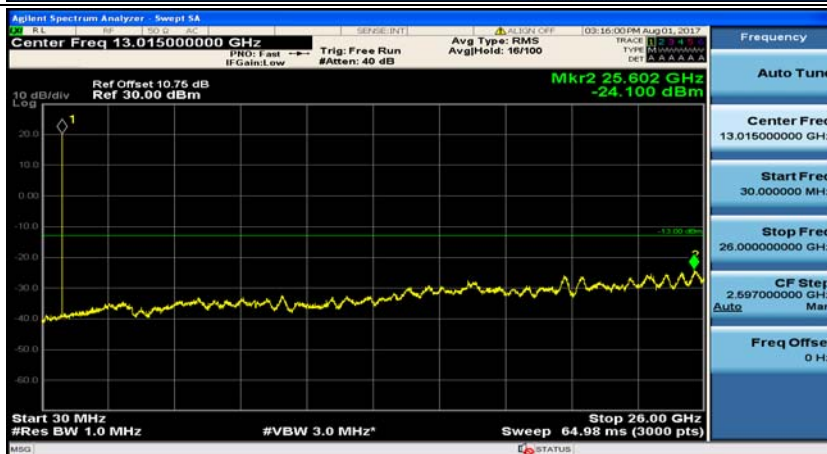

(Channel Bandwidth: 1.4 MHz)_HCH_QPSK_1RB#3

(Channel Bandwidth: 1.4 MHz)_LCH_16QAM_1RB#0

(Channel Bandwidth: 1.4 MHz)_LCH_16QAM_1RB#3

(Channel Bandwidth: 1.4 MHz)_MCH_16QAM_1RB#0

(Channel Bandwidth: 1.4 MHz)_MCH_16QAM_1RB#3