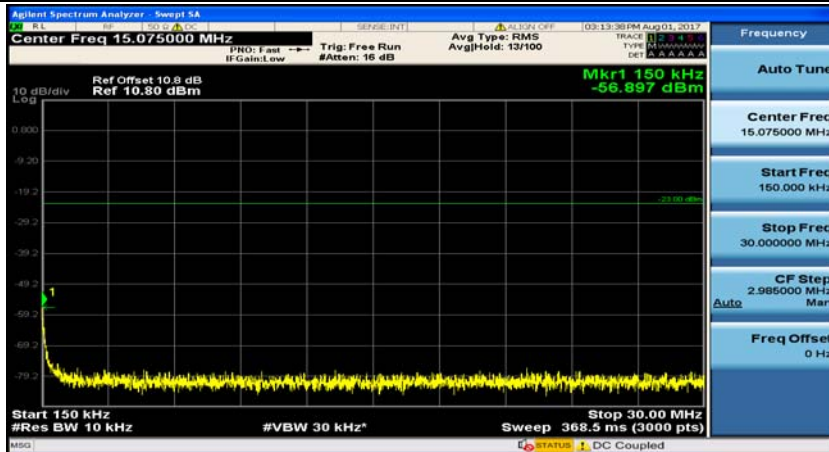

(Channel Bandwidth: 1.4 MHz)_LCH_16QAM_1RB#0

(Channel Bandwidth: 1.4 MHz)_LCH_16QAM_1RB#3