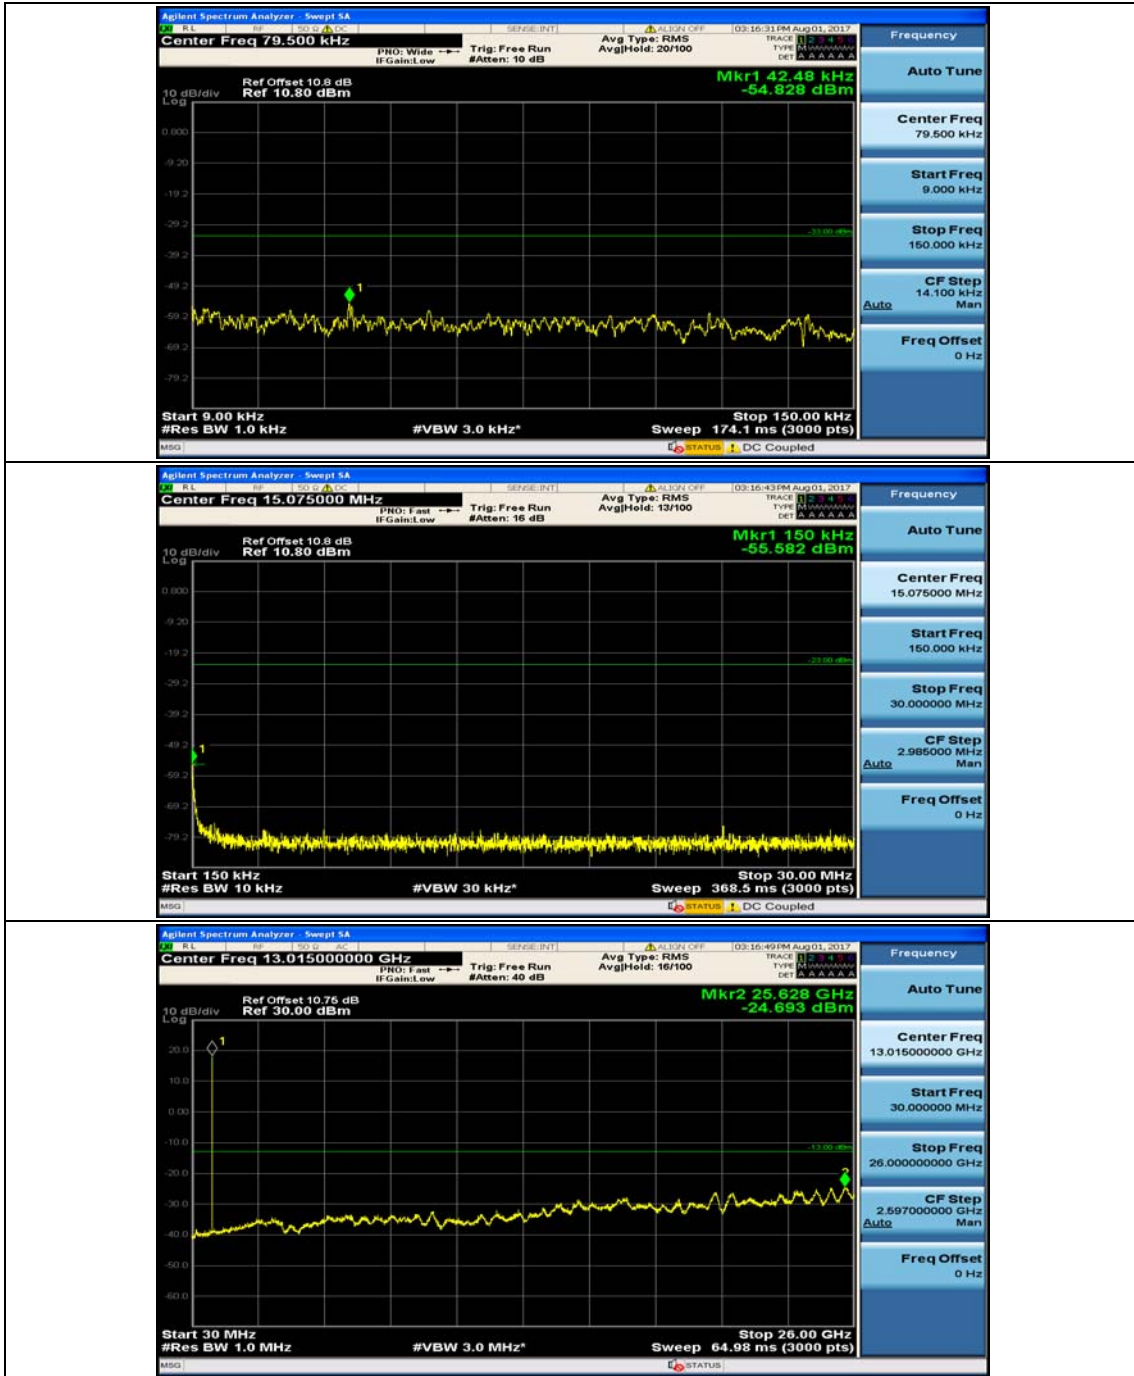

Appendix E: Conducted Spurious Emission

Test Graphs

Channel Bandwidth: 1.4 MHz

(Channel Bandwidth: 1.4 MHz)_MCH_QPSK_1RB#0

(Channel Bandwidth: 1.4 MHz)_MCH_QPSK_1RB#3

(Channel Bandwidth: 1.4 MHz)_HCH_QPSK_1RB#0

(Channel Bandwidth: 1.4 MHz)_HCH_QPSK_1RB#3

(Channel Bandwidth: 1.4 MHz)_LCH_16QAM_1RB#0

(Channel Bandwidth: 1.4 MHz)_LCH_16QAM_1RB#3

(Channel Bandwidth: 1.4 MHz)_MCH_16QAM_1RB#0

(Channel Bandwidth: 1.4 MHz)_MCH_16QAM_1RB#3

(Channel Bandwidth: 1.4 MHz)_HCH_16QAM_1RB#0

(Channel Bandwidth: 1.4 MHz)_HCH_16QAM_1RB#3