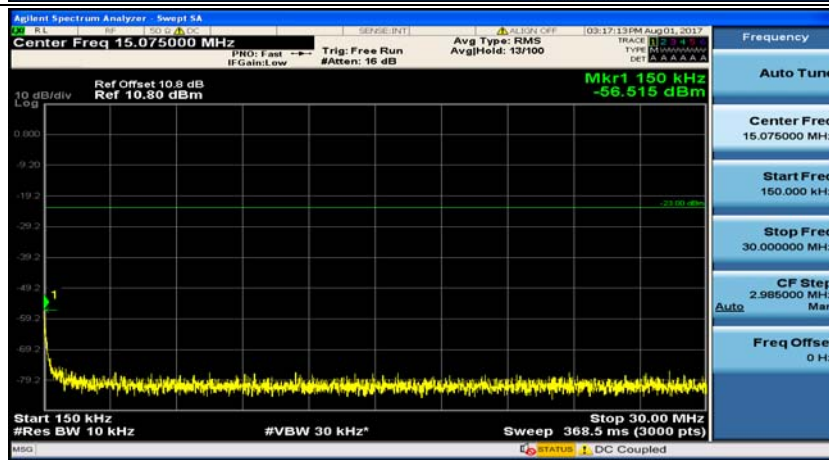

Appendix E: Conducted Spurious Emission

Test Graphs

Channel Bandwidth: 1.4 MHz

(Channel Bandwidth: 1.4 MHz)_MCH_QPSK_1RB#0

(Channel Bandwidth: 1.4 MHz)_MCH_QPSK_1RB#3

(Channel Bandwidth: 1.4 MHz)_HCH_QPSK_1RB#0