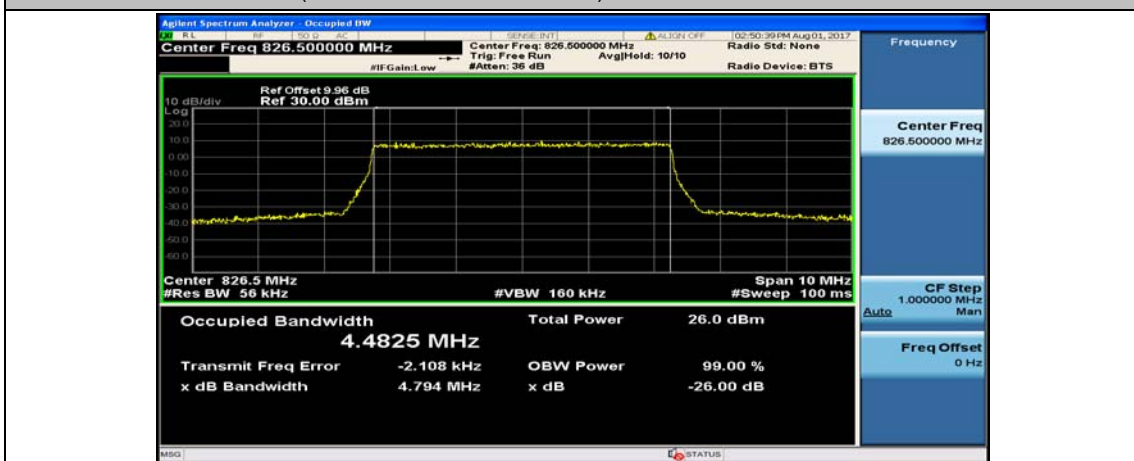

(Channel Bandwidth: 3 MHz)_MCH_16QAM_15RB#0

(Channel Bandwidth: 3 MHz)_HCH_16QAM_15RB#0

Channel Bandwidth: 5 MHz

(Channel Bandwidth: 5 MHz)_LCH_QPSK_25RB#0

(Channel Bandwidth: 5 MHz)_MCH_QPSK_25RB#0

(Channel Bandwidth: 5 MHz)_HCH_QPSK_25RB#0