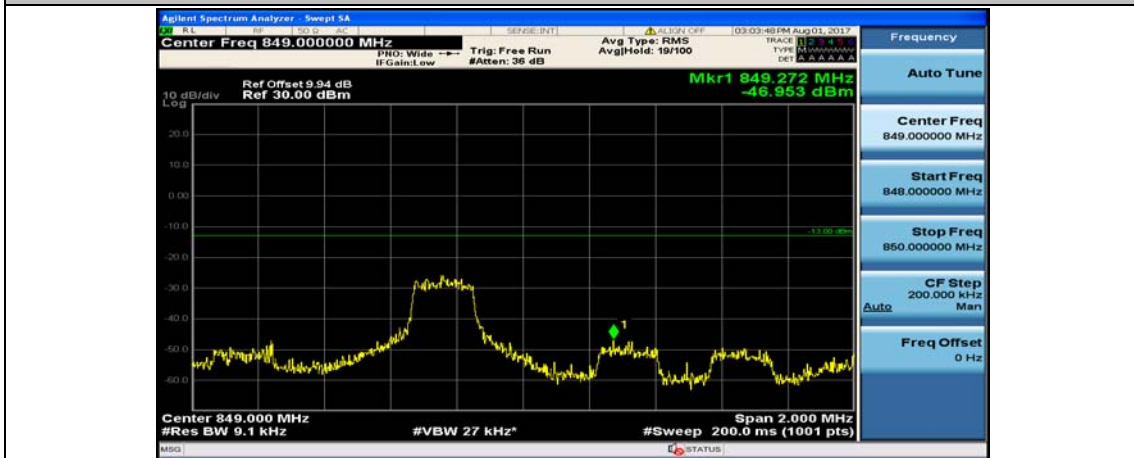

(Channel Bandwidth: 3 MHz)_HCH_QPSK_1RB#0