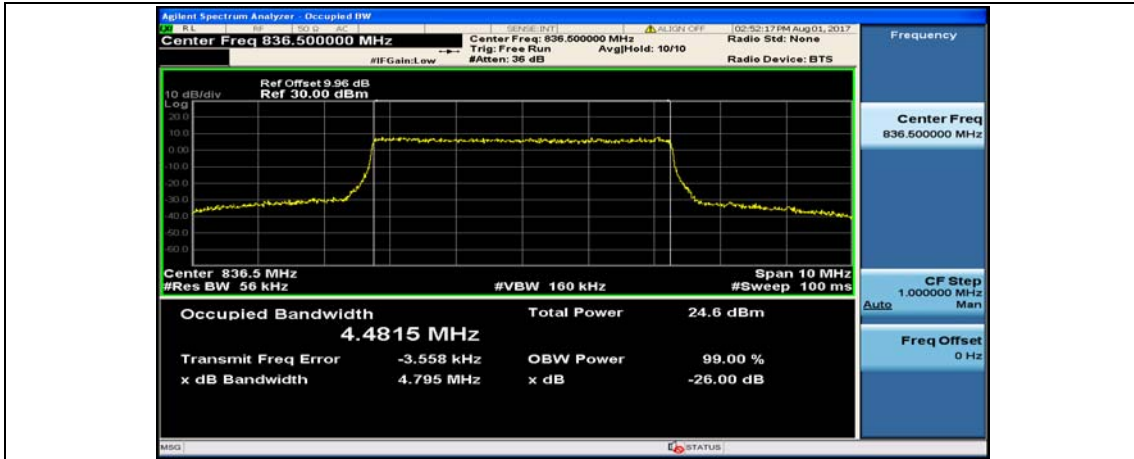

(Channel Bandwidth: 5 MHz)_MCH_16QAM_25RB#0