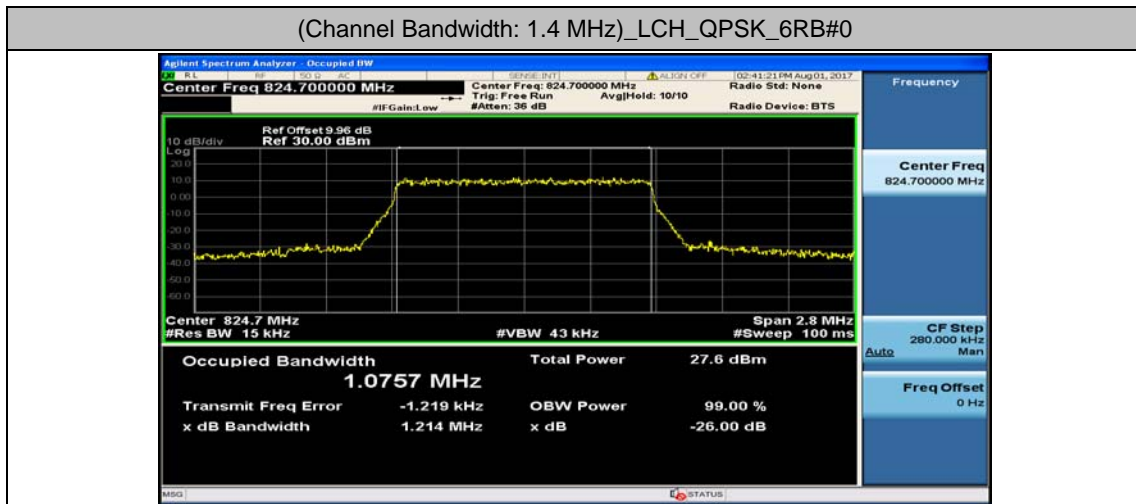

Channel Bandwidth: 10 MHz

Channel Bandwidth: 10 MHz						
Modulation	Channel	RB Configuration		Occupied Bandwidth (MHz)	26dB Bandwidth (MHz)	Verdict
		Size	Offset			
QPSK	LCH	50	0	8.9346	9.477	PASS
	MCH	50	0	8.9487	9.481	PASS
	HCH	50	0	8.9310	9.534	PASS
16QAM	LCH	50	0	8.9245	9.386	PASS
	MCH	50	0	8.9485	9.453	PASS
	HCH	50	0	8.9346	9.400	PASS

Test Graphs

Channel Bandwidth: 1.4 MHz