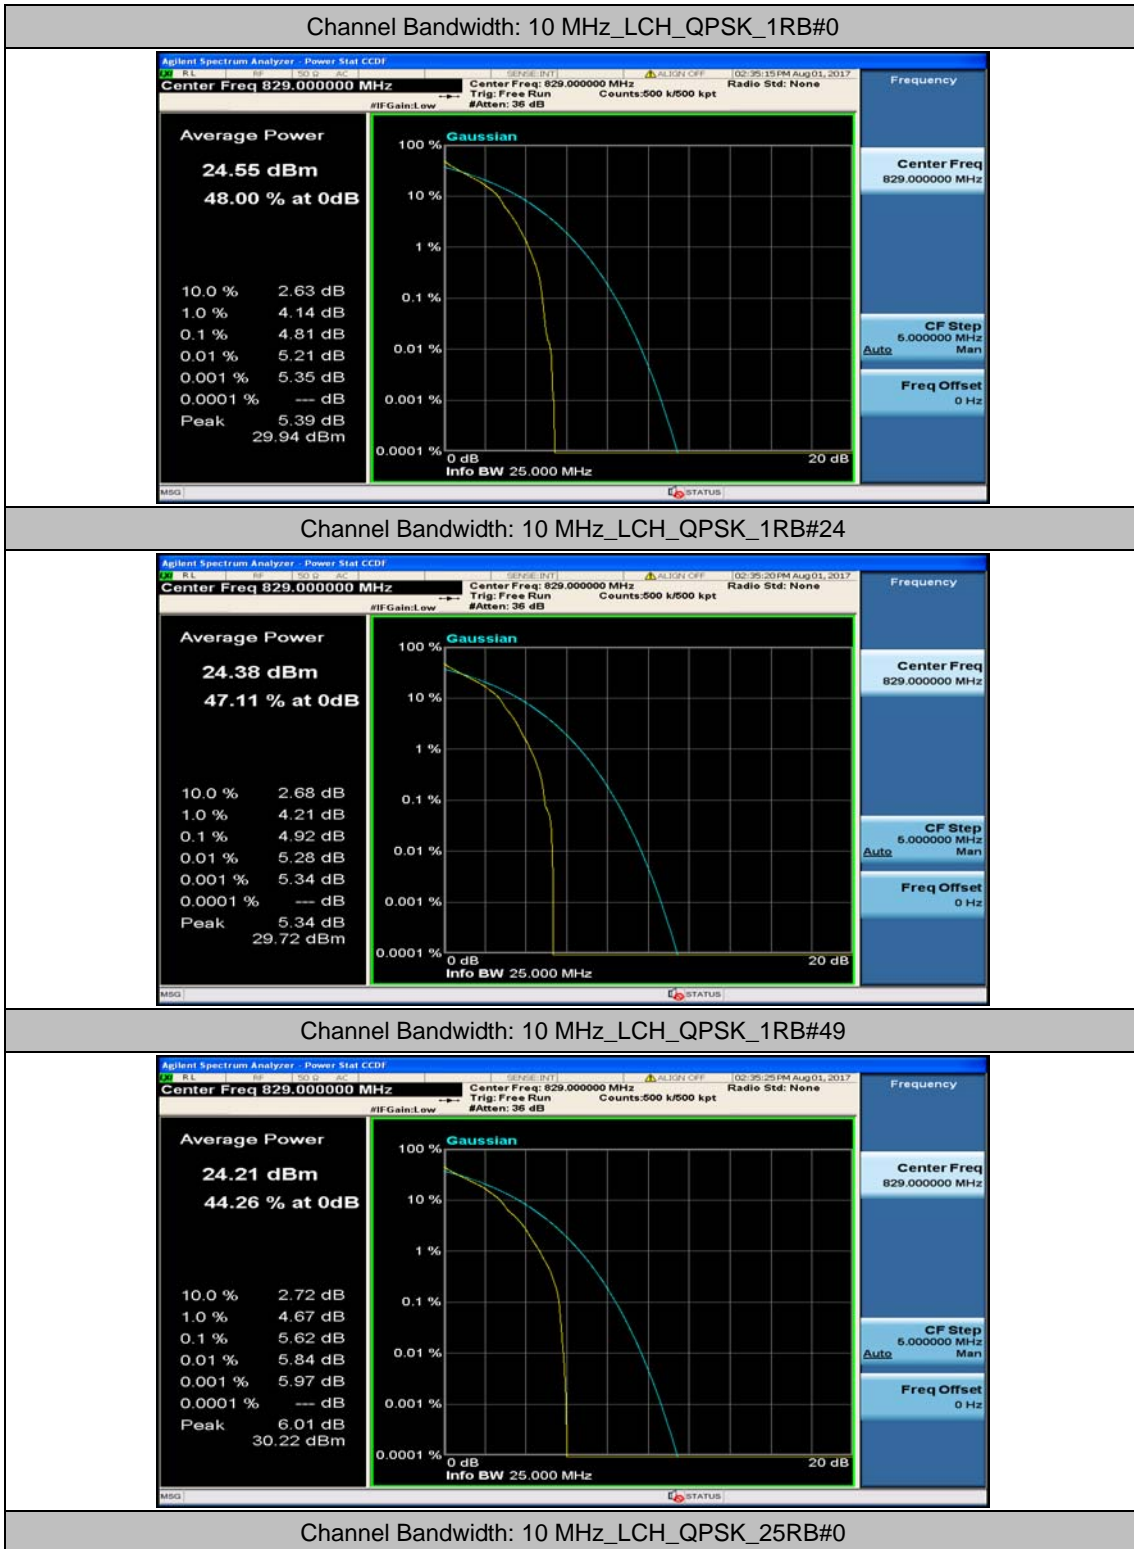

(Channel Bandwidth: 5 MHz)_HCH_16QAM_1RB#24

(Channel Bandwidth: 5 MHz)_HCH_16QAM_12RB#0

(Channel Bandwidth: 5 MHz)_HCH_16QAM_12RB#6

(Channel Bandwidth: 5 MHz)_HCH_16QAM_12RB#13

(Channel Bandwidth: 5 MHz)_HCH_16QAM_25RB#0

Channel Bandwidth: 10 MHz

Channel Bandwidth: 10 MHz_LCH_QPSK_25RB#12

Channel Bandwidth: 10 MHz_LCH_QPSK_25RB#25

Channel Bandwidth: 10 MHz_LCH_QPSK_50RB#0

Channel Bandwidth: 10 MHz_MCH_QPSK_50RB#0

Channel Bandwidth: 10 MHz_HCH_QPSK_1RB#0