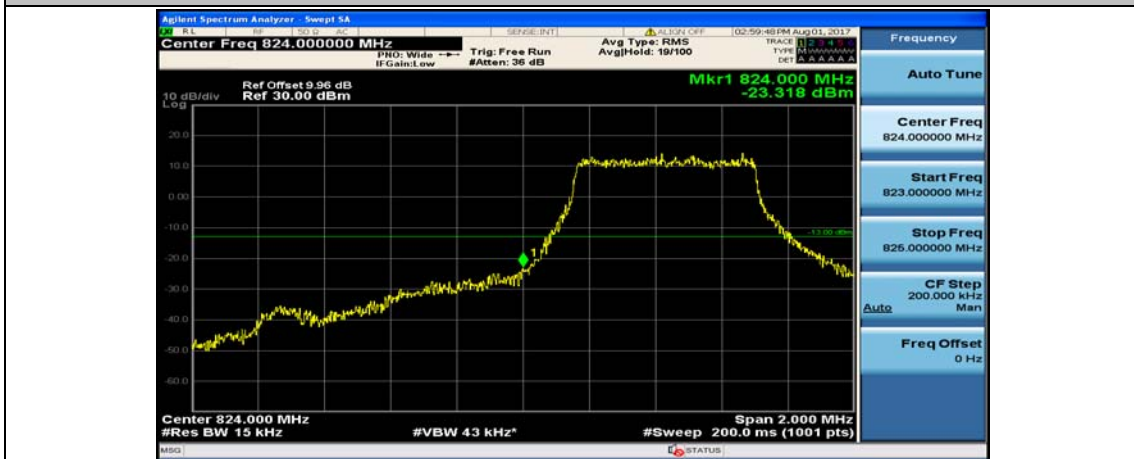

(Channel Bandwidth: 1.4 MHz)_HCH_QPSK_6RB#0

(Channel Bandwidth: 1.4 MHz)_LCH_16QAM_1RB#0

(Channel Bandwidth: 1.4 MHz)_LCH_16QAM_1RB#3

(Channel Bandwidth: 1.4 MHz)_LCH_16QAM_1RB#5

(Channel Bandwidth: 1.4 MHz)_LCH_16QAM_3RB#0