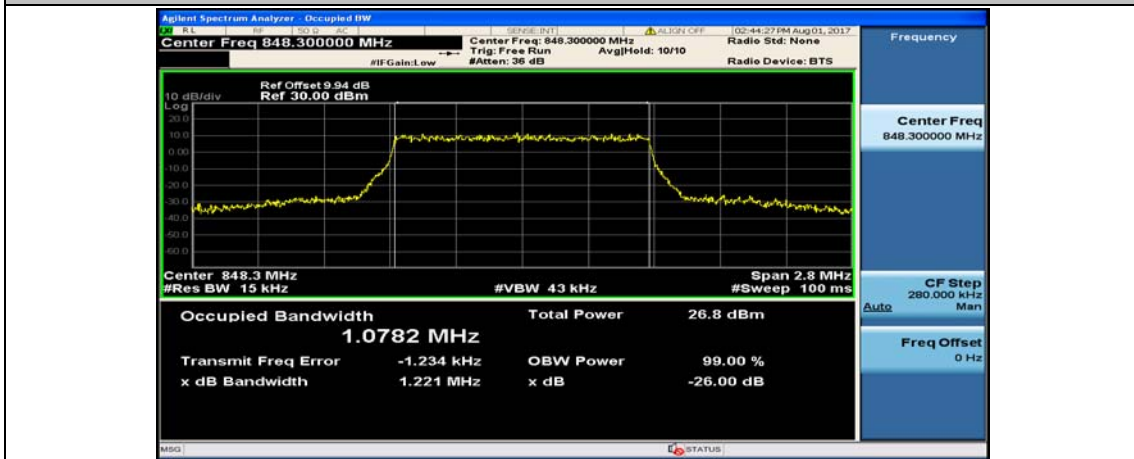

Test Graphs

Channel Bandwidth: 1.4 MHz

(Channel Bandwidth: 1.4 MHz)_MCH_QPSK_6RB#0

(Channel Bandwidth: 1.4 MHz)_HCH_QPSK_6RB#0

(Channel Bandwidth: 1.4 MHz)_LCH_16QAM_6RB#0

(Channel Bandwidth: 1.4 MHz)_MCH_16QAM_6RB#0