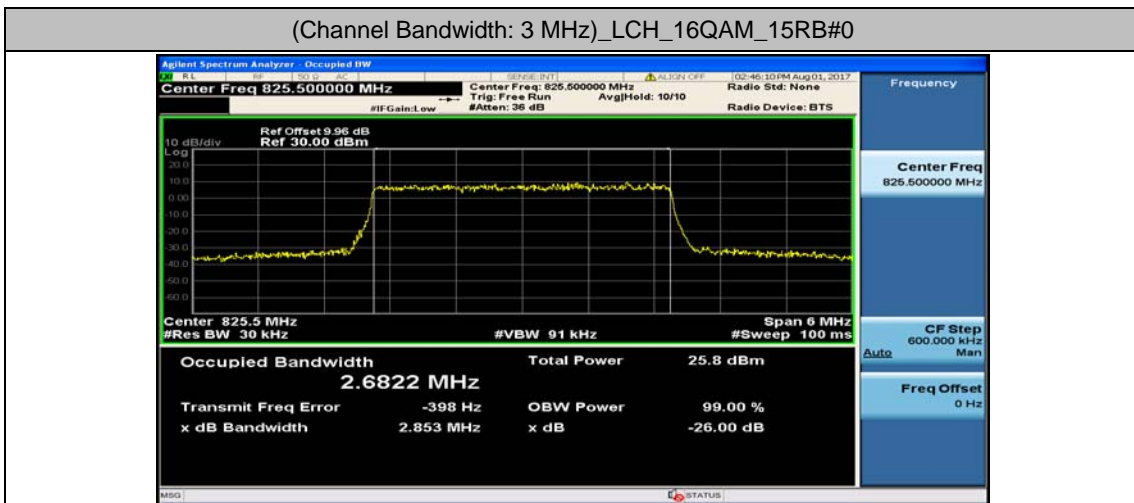

(Channel Bandwidth: 1.4 MHz)_HCH_16QAM_6RB#0

Channel Bandwidth: 3 MHz

(Channel Bandwidth: 3 MHz)_LCH_QPSK_15RB#0

(Channel Bandwidth: 3 MHz)_MCH_QPSK_15RB#0

(Channel Bandwidth: 3 MHz)_HCH_QPSK_15RB#0

(Channel Bandwidth: 3 MHz)_LCH_16QAM_15RB#0