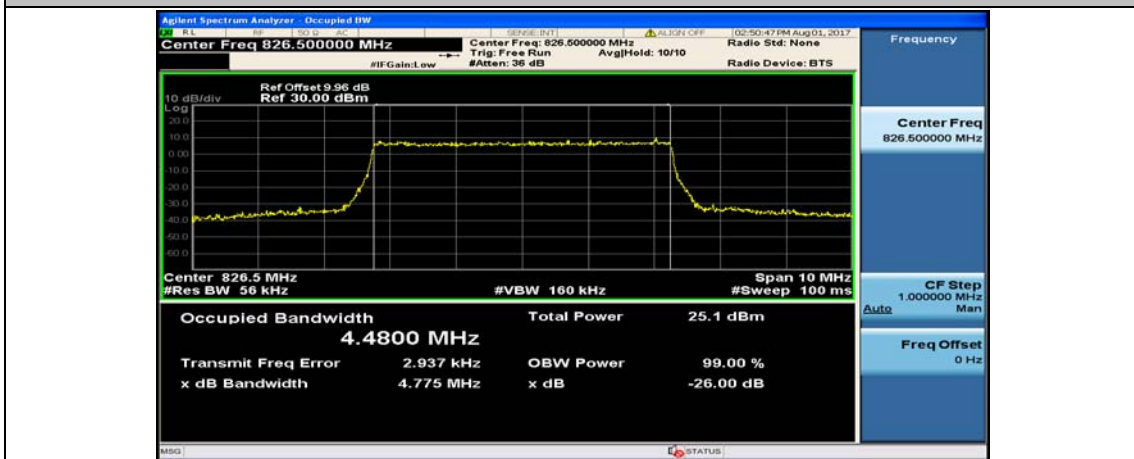

(Channel Bandwidth: 5 MHz)_LCH_16QAM_25RB#0