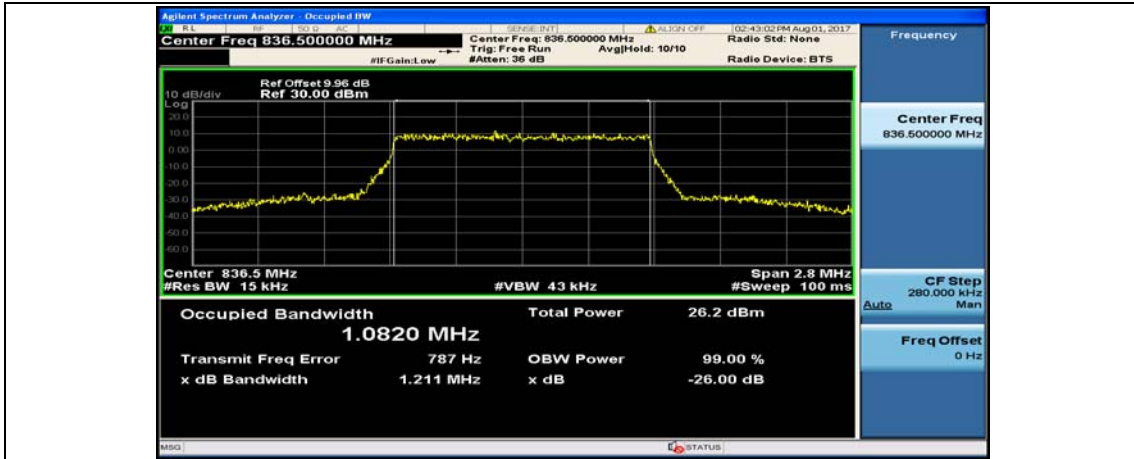

Test Graphs

Channel Bandwidth: 1.4 MHz

(Channel Bandwidth: 1.4 MHz)_MCH_QPSK_6RB#0

(Channel Bandwidth: 1.4 MHz)_HCH_QPSK_6RB#0

(Channel Bandwidth: 1.4 MHz)_LCH_16QAM_6RB#0

(Channel Bandwidth: 1.4 MHz)_MCH_16QAM_6RB#0