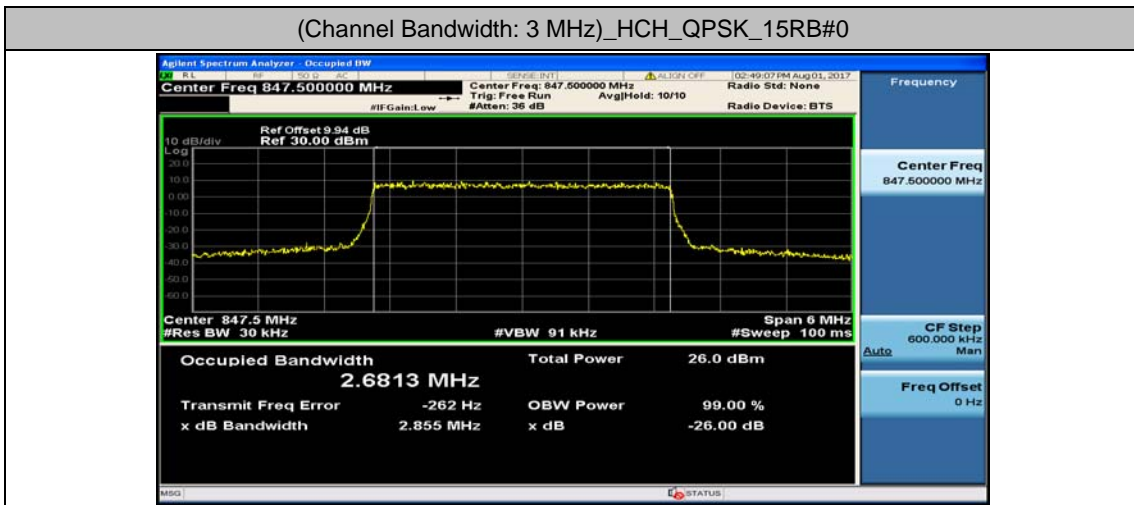

(Channel Bandwidth: 1.4 MHz)_HCH_16QAM_6RB#0

Channel Bandwidth: 3 MHz

(Channel Bandwidth: 3 MHz)_LCH_QPSK_15RB#0

(Channel Bandwidth: 3 MHz)_MCH_QPSK_15RB#0

(Channel Bandwidth: 3 MHz)_HCH_QPSK_15RB#0

(Channel Bandwidth: 3 MHz)_LCH_16QAM_15RB#0