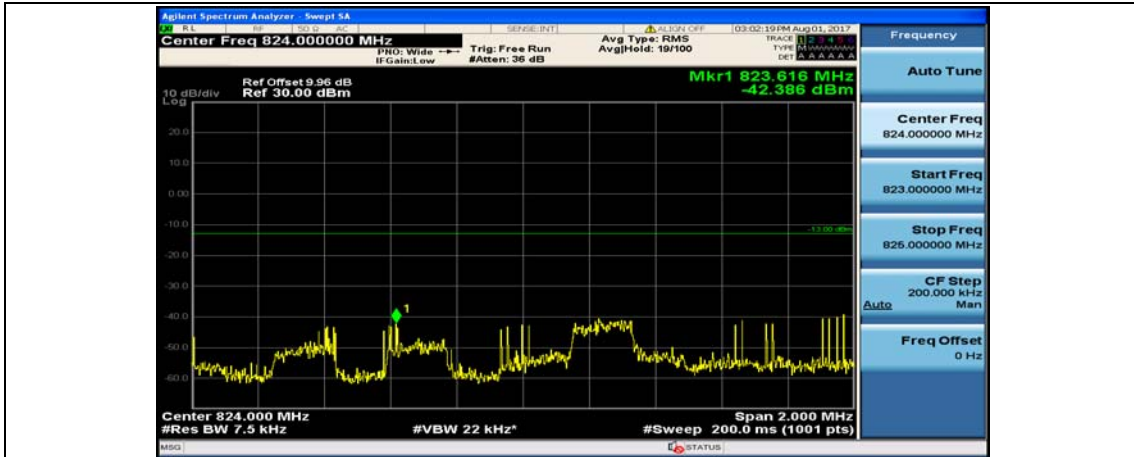

Channel Bandwidth: 3 MHz

(Channel Bandwidth: 3 MHz)_LCH_QPSK_1RB#0

(Channel Bandwidth: 3 MHz)_LCH_QPSK_1RB#7

(Channel Bandwidth: 3 MHz)_LCH_QPSK_1RB#14

(Channel Bandwidth: 3 MHz)_LCH_QPSK_8RB#0

(Channel Bandwidth: 3 MHz)_LCH_QPSK_8RB#4