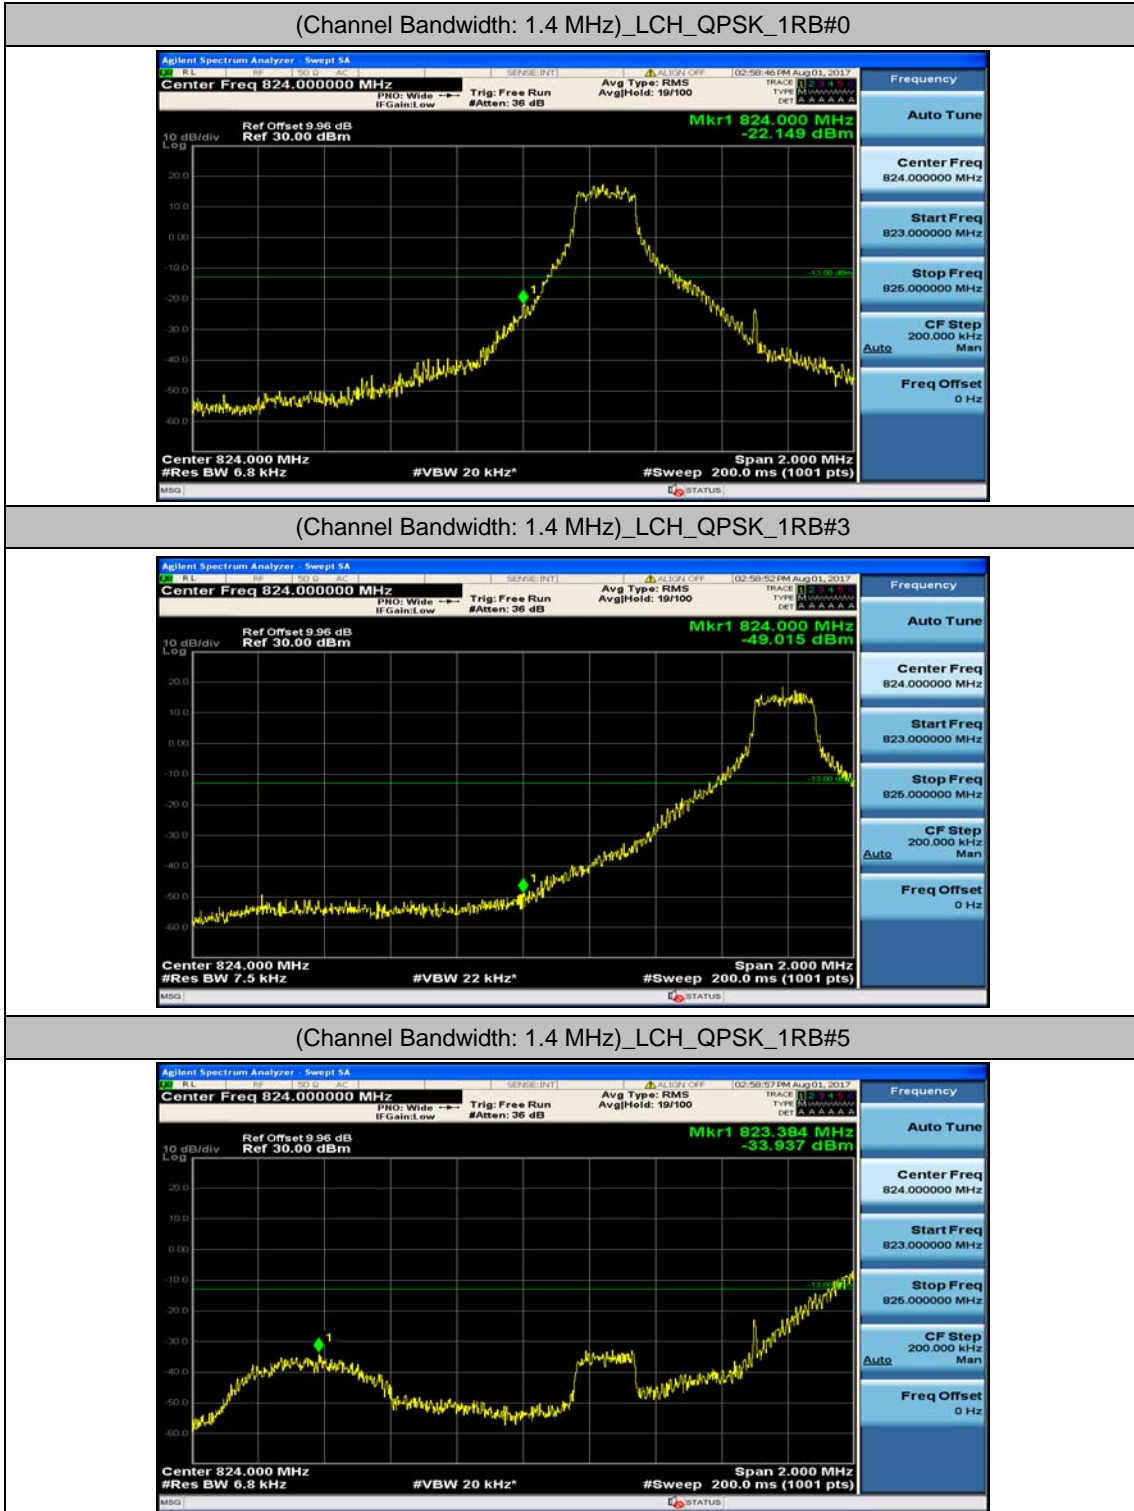

Channel Bandwidth: 10 MHz_HCH_QPSK_50RB#0

Channel Bandwidth: 10 MHz_LCH_16QAM_50RB#0

Channel Bandwidth: 10 MHz_MCH_16QAM_50RB#0

Channel Bandwidth: 10 MHz_HCH_16QAM_50RB#0

Appendix D: Band Edge

Test Graphs

Channel Bandwidth: 1.4 MHz