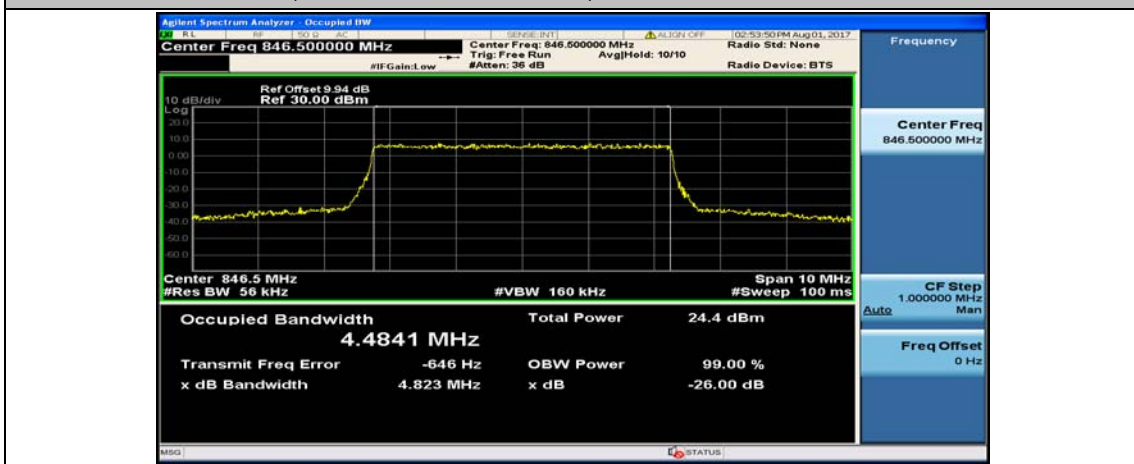

(Channel Bandwidth: 5 MHz)_HCH_16QAM_25RB#0