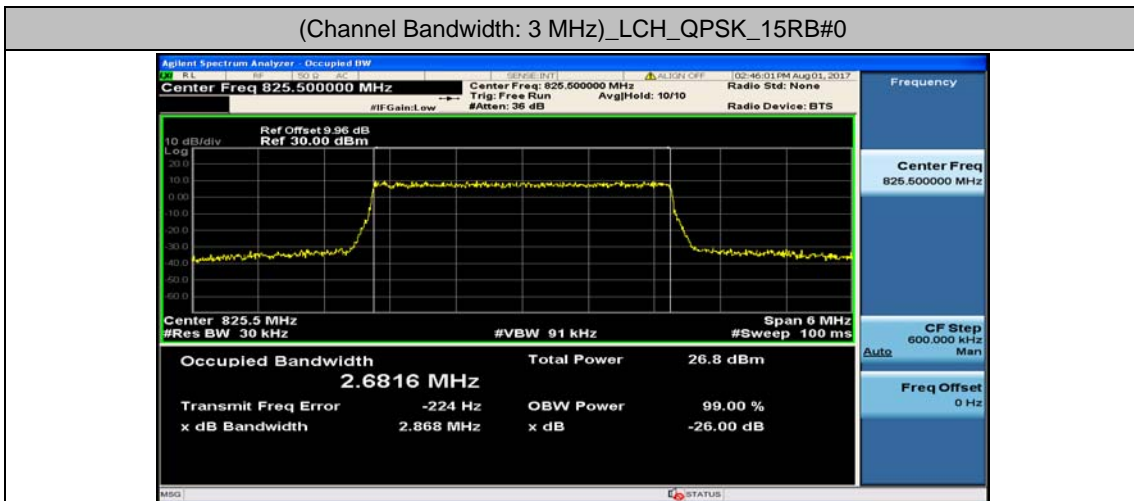

Channel Bandwidth: 3 MHz

(Channel Bandwidth: 3 MHz)_LCH_QPSK_15RB#0