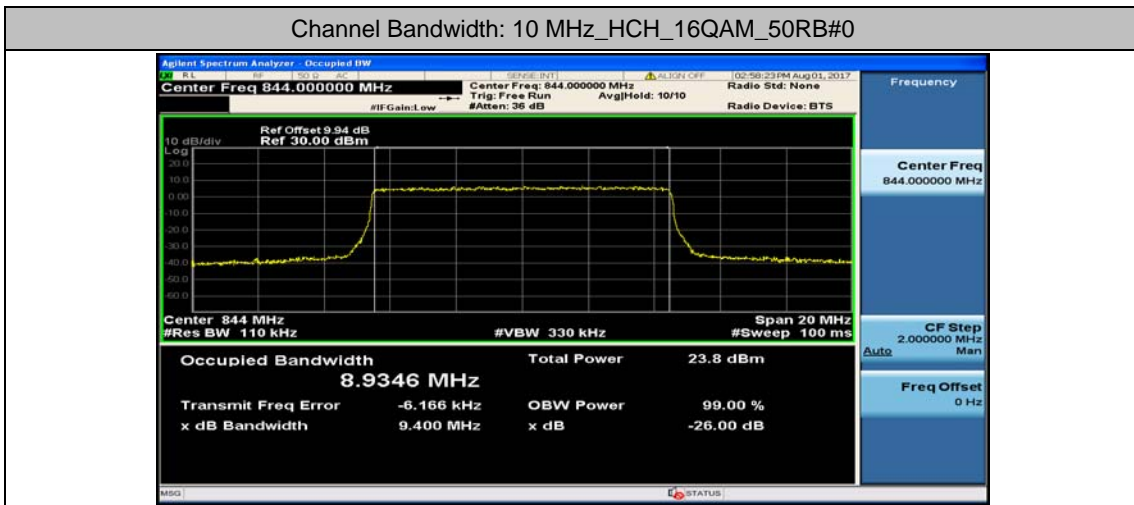

Channel Bandwidth: 10 MHz_HCH_QPSK_50RB#0

Channel Bandwidth: 10 MHz_LCH_16QAM_50RB#0

Channel Bandwidth: 10 MHz_MCH_16QAM_50RB#0

Channel Bandwidth: 10 MHz_HCH_16QAM_50RB#0

Appendix D: Band Edge

Test Graphs

Channel Bandwidth: 1.4 MHz