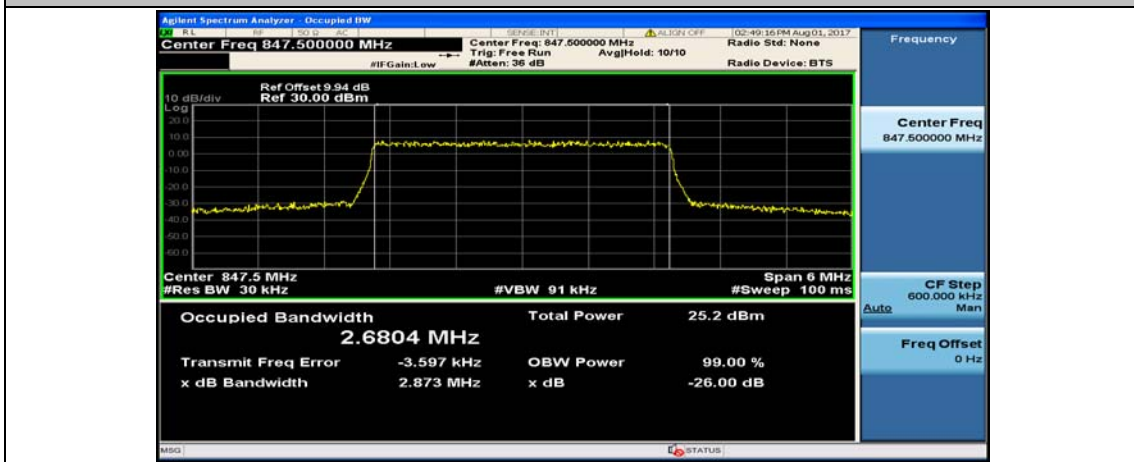

(Channel Bandwidth: 3 MHz)_HCH_16QAM_15RB#0