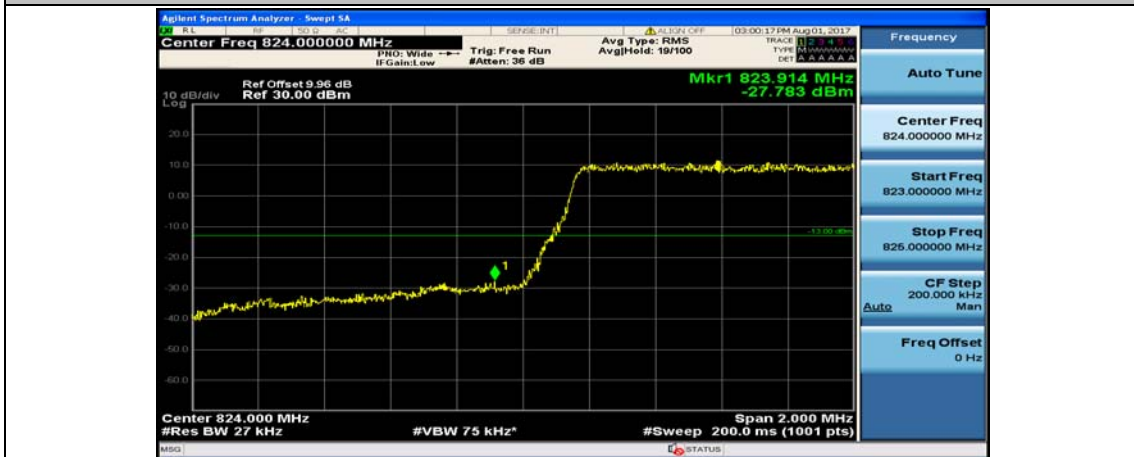

(Channel Bandwidth: 1.4 MHz)_LCH_16QAM_6RB#0