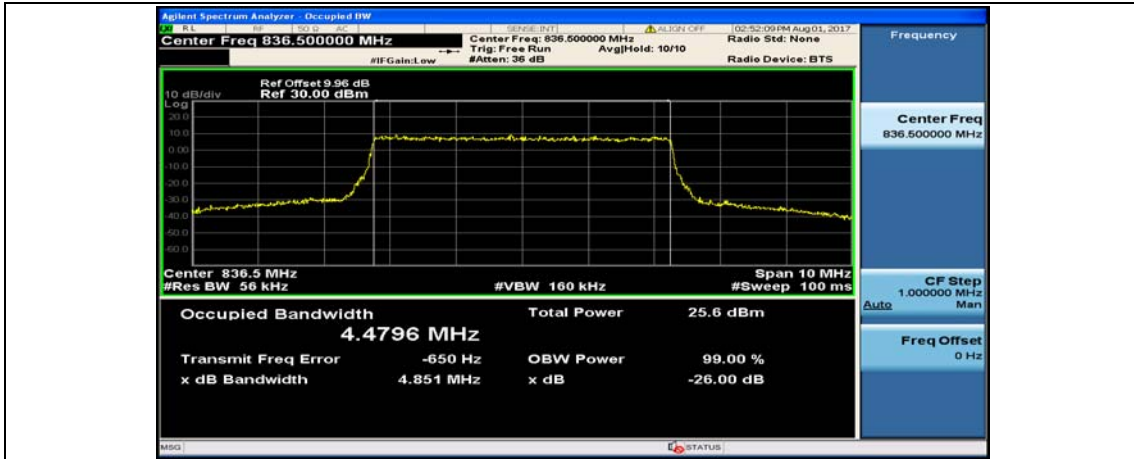

(Channel Bandwidth: 3 MHz)_MCH_16QAM_15RB#0

(Channel Bandwidth: 3 MHz)_HCH_16QAM_15RB#0

Channel Bandwidth: 5 MHz

(Channel Bandwidth: 5 MHz)_LCH_QPSK_25RB#0

(Channel Bandwidth: 5 MHz)_MCH_QPSK_25RB#0

(Channel Bandwidth: 5 MHz)_HCH_QPSK_25RB#0