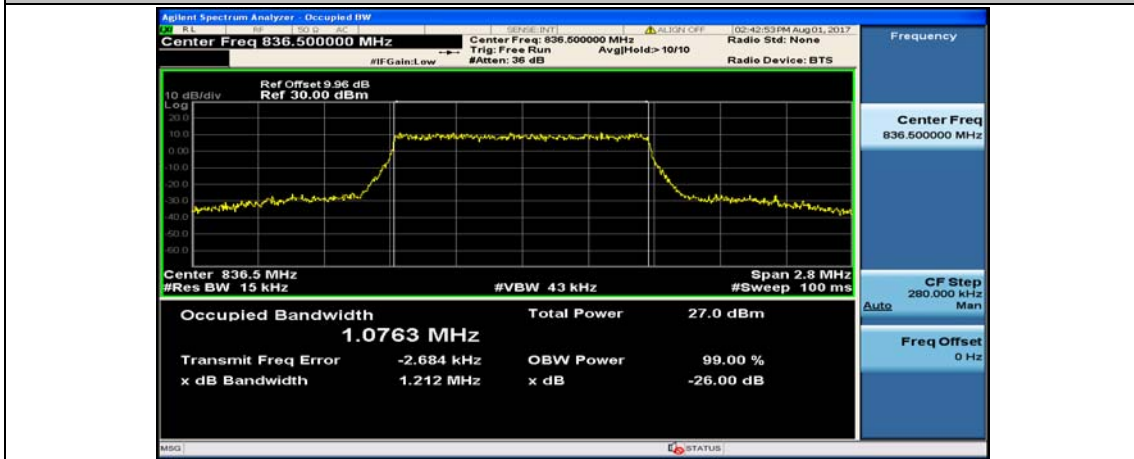

(Channel Bandwidth: 1.4 MHz)_MCH_QPSK_6RB#0