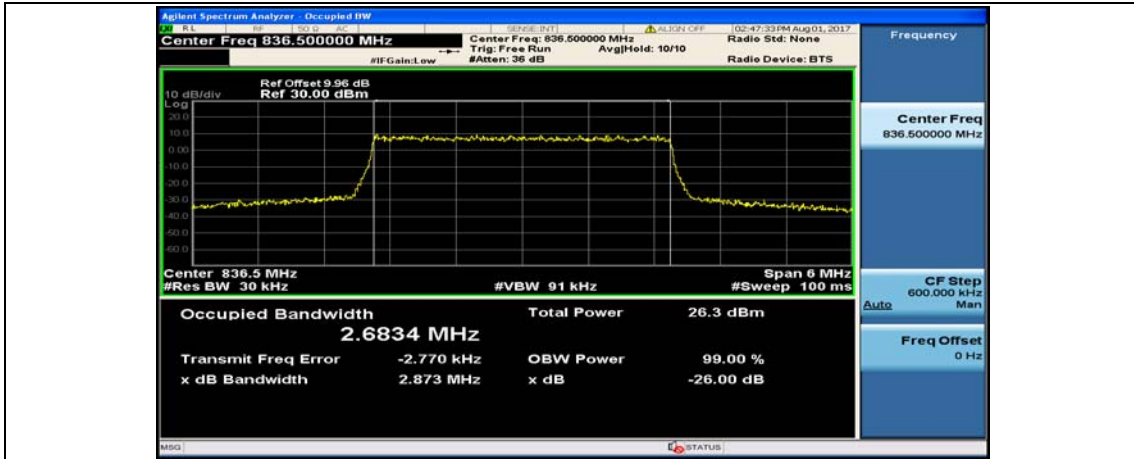

(Channel Bandwidth: 1.4 MHz)_HCH_16QAM_6RB#0

Channel Bandwidth: 3 MHz

(Channel Bandwidth: 3 MHz)_LCH_QPSK_15RB#0

(Channel Bandwidth: 3 MHz)_MCH_QPSK_15RB#0

(Channel Bandwidth: 3 MHz)_HCH_QPSK_15RB#0

(Channel Bandwidth: 3 MHz)_LCH_16QAM_15RB#0