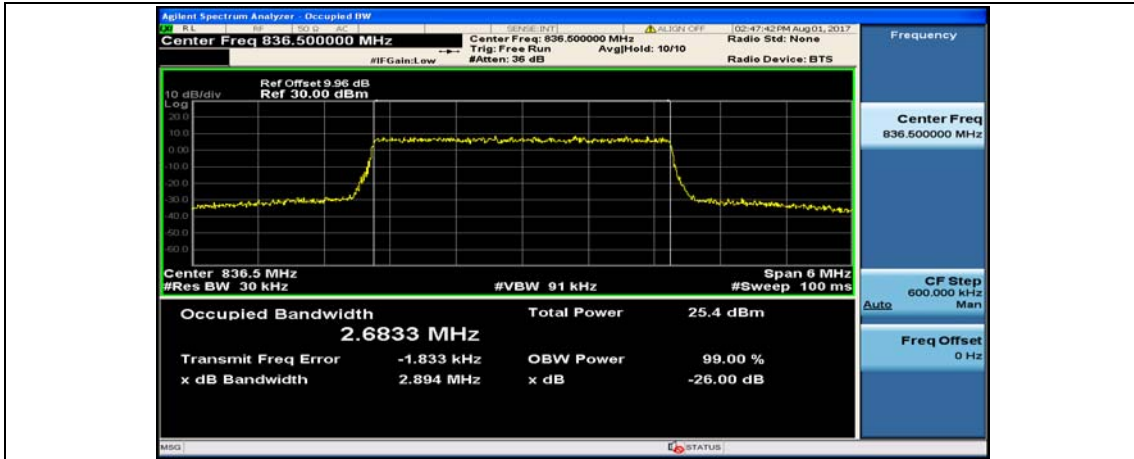

(Channel Bandwidth: 3 MHz)_MCH_16QAM_15RB#0