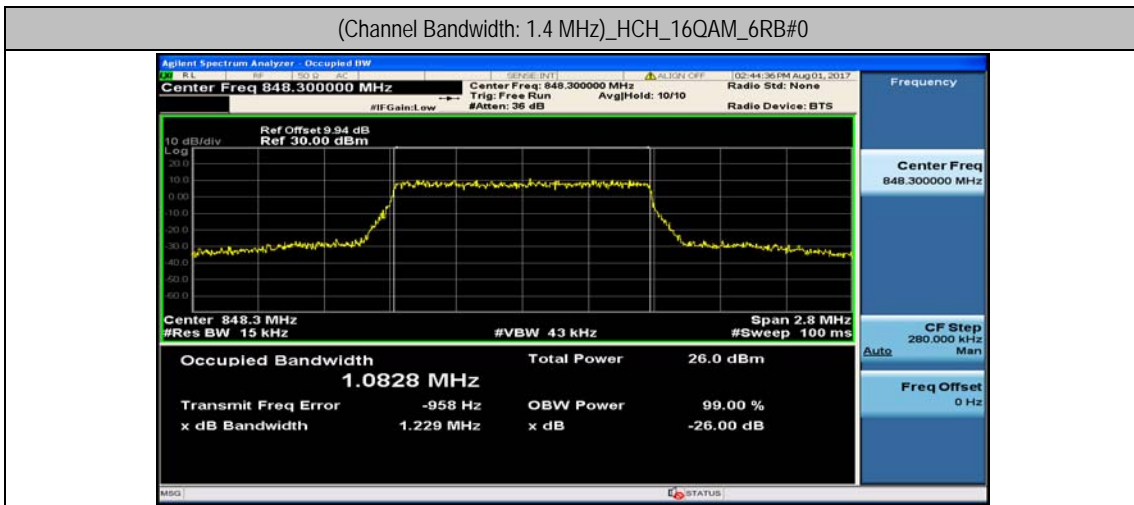

Channel Bandwidth: 3 MHz