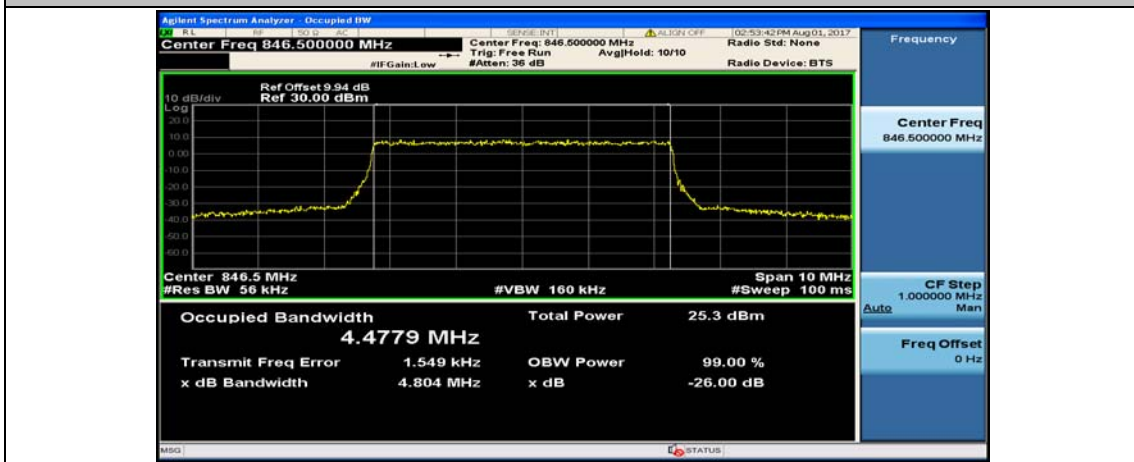

(Channel Bandwidth: 3 MHz)_MCH_16QAM_15RB#0

(Channel Bandwidth: 3 MHz)_HCH_16QAM_15RB#0

Channel Bandwidth: 5 MHz

(Channel Bandwidth: 5 MHz)_LCH_QPSK_25RB#0

(Channel Bandwidth: 5 MHz)_MCH_QPSK_25RB#0

(Channel Bandwidth: 5 MHz)_HCH_QPSK_25RB#0