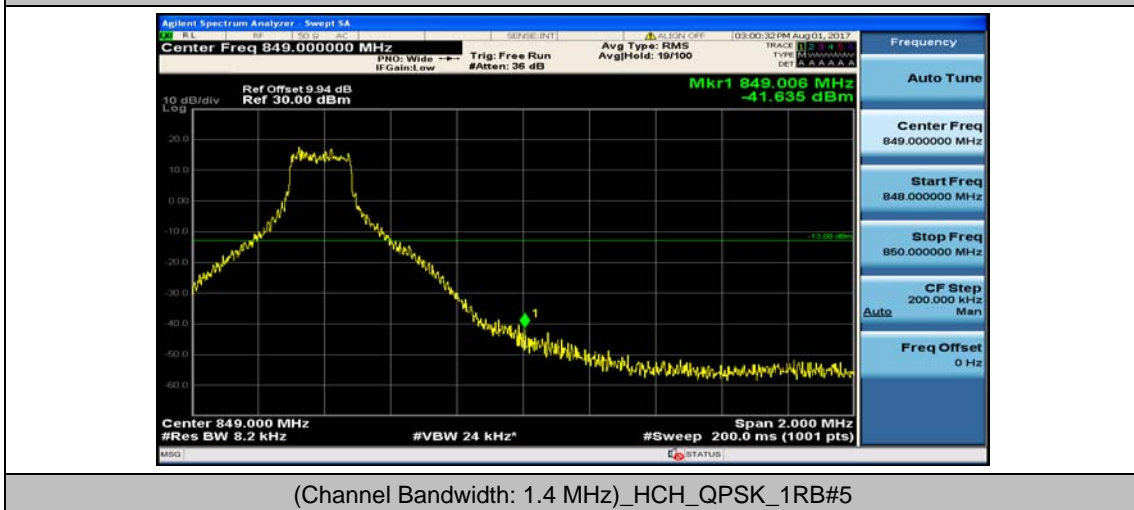

(Channel Bandwidth: 1.4 MHz)_HCH_QPSK_1RB#3

(Channel Bandwidth: 1.4 MHz)_HCH_QPSK_1RB#5