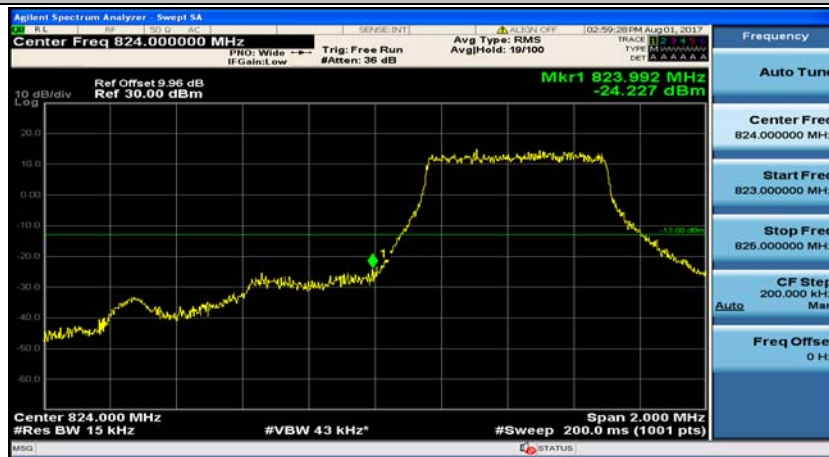

(Channel Bandwidth: 1.4 MHz)_LCH_QPSK_3RB#0