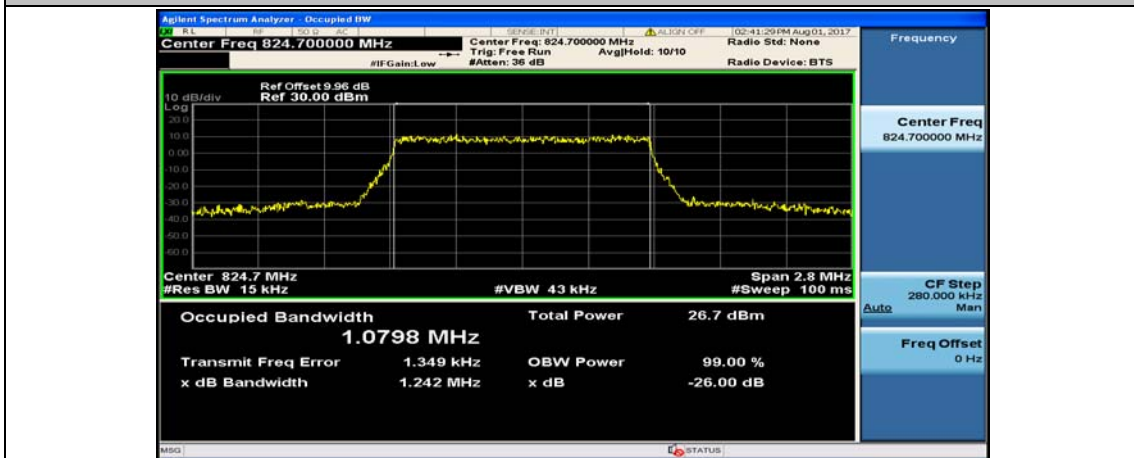

Test Graphs

Channel Bandwidth: 1.4 MHz

(Channel Bandwidth: 1.4 MHz)_MCH_QPSK_6RB#0

(Channel Bandwidth: 1.4 MHz)_HCH_QPSK_6RB#0

(Channel Bandwidth: 1.4 MHz)_LCH_16QAM_6RB#0

(Channel Bandwidth: 1.4 MHz)_MCH_16QAM_6RB#0