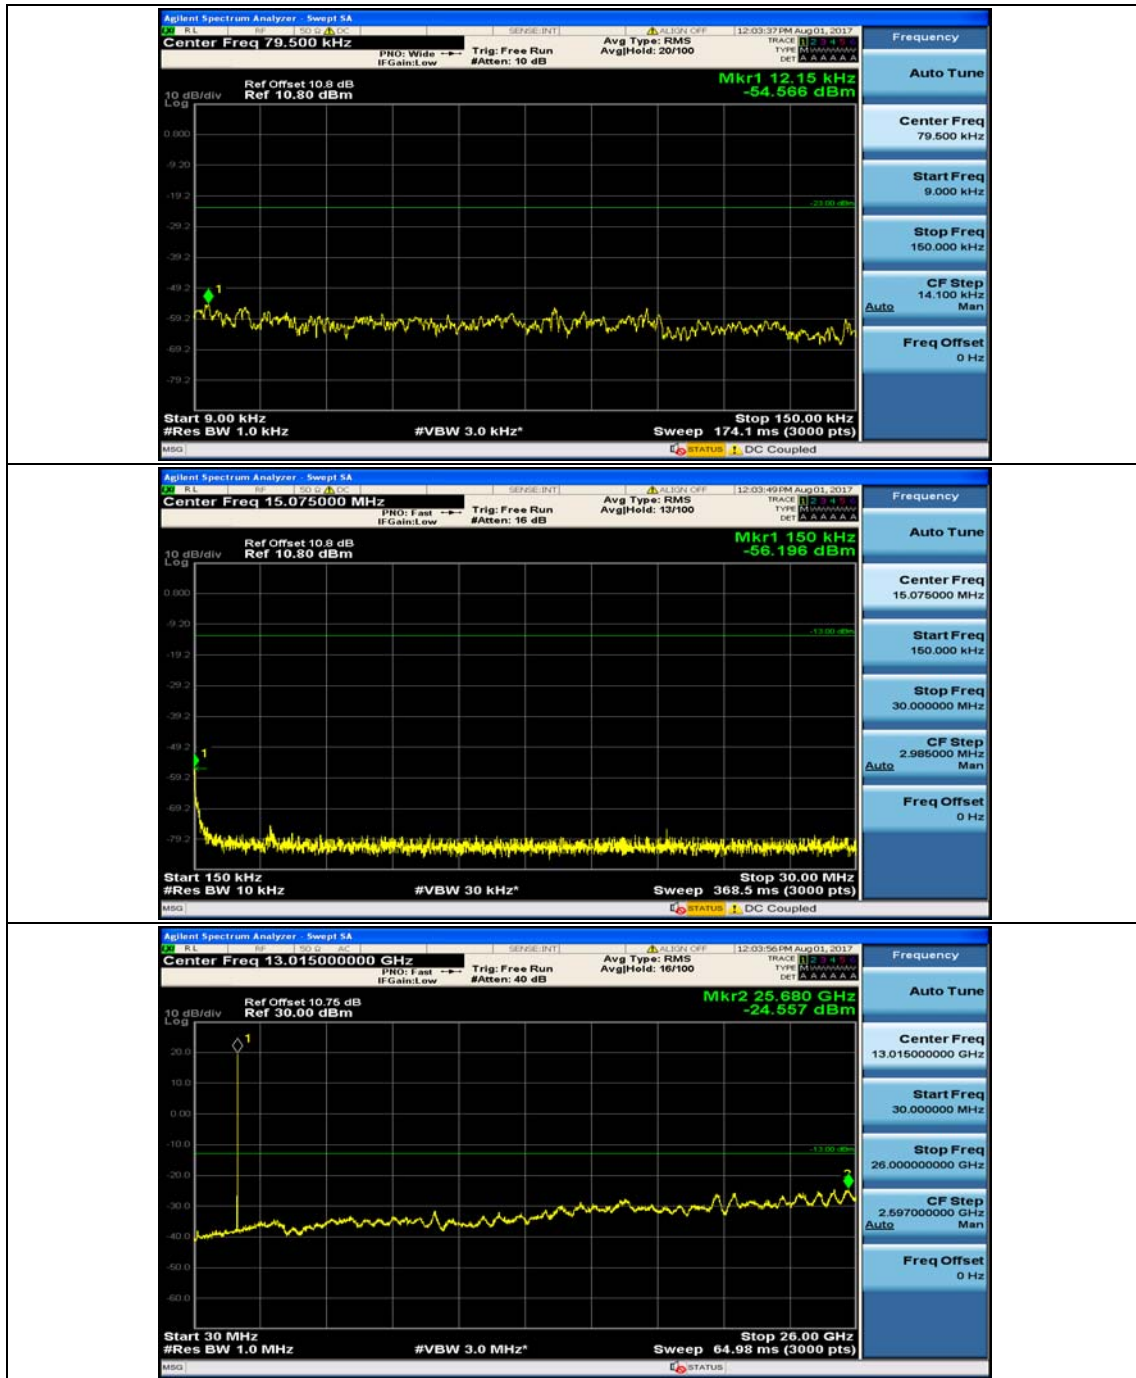

(Channel Bandwidth: 5 MHz)_LCH_16QAM_1RB#12

(Channel Bandwidth: 5 MHz)_MCH_16QAM_1RB#0

(Channel Bandwidth: 5 MHz)_MCH_16QAM_1RB#12

(Channel Bandwidth: 5 MHz)_HCH_16QAM_1RB#0

(Channel Bandwidth: 5 MHz)_HCH_16QAM_1RB#12