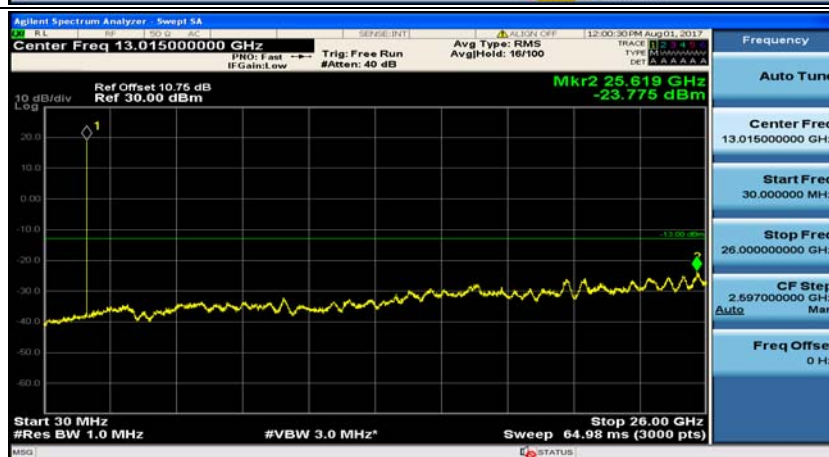

Channel Bandwidth: 5 MHz

(Channel Bandwidth: 5 MHz)_MCH_QPSK_1RB#0

(Channel Bandwidth: 5 MHz)_MCH_QPSK_1RB#12

(Channel Bandwidth: 5 MHz)_HCH_QPSK_1RB#0

(Channel Bandwidth: 5 MHz)_HCH_QPSK_1RB#12

(Channel Bandwidth: 5 MHz)_LCH_16QAM_1RB#0