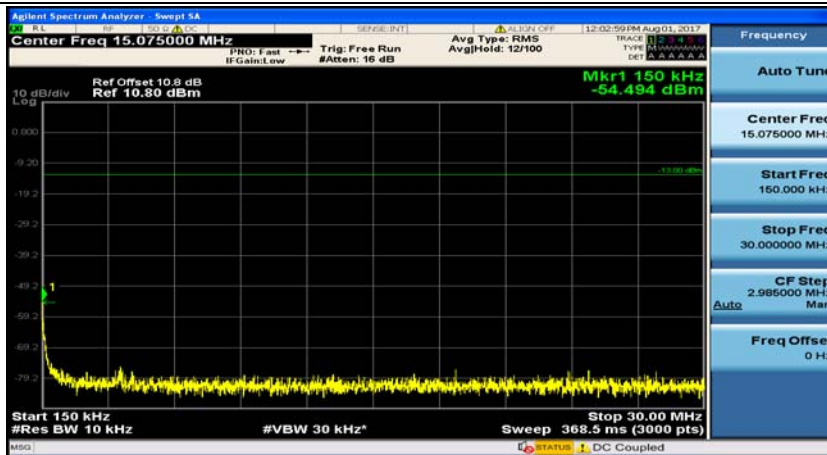

(Channel Bandwidth: 5 MHz)_MCH_16QAM_1RB#0