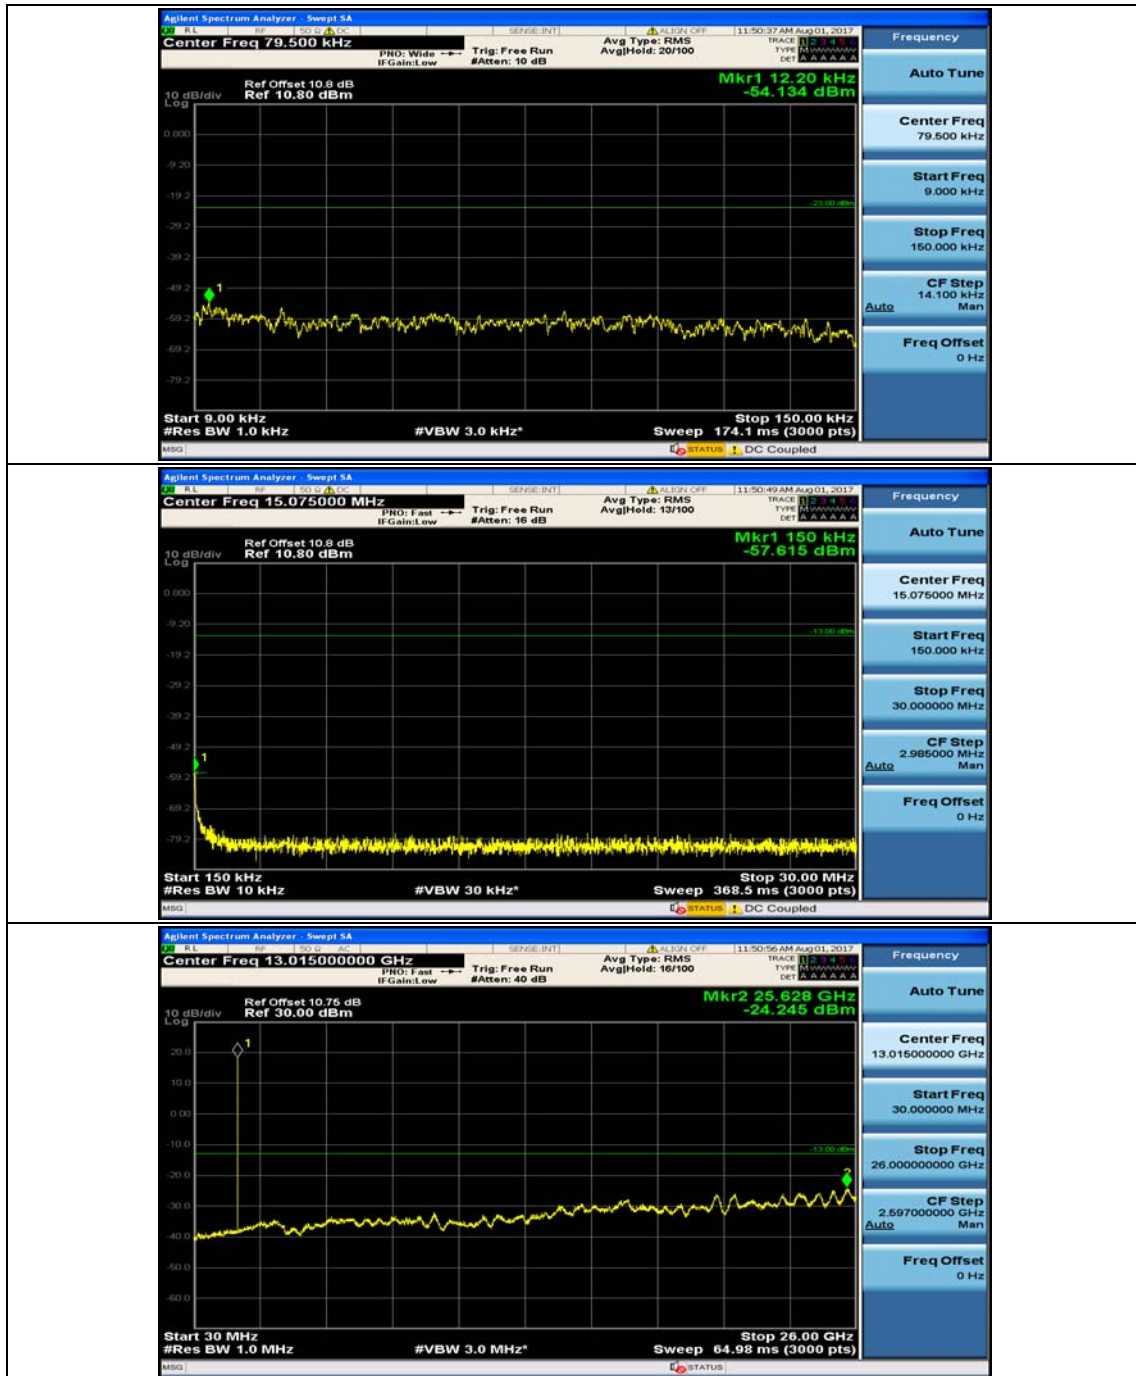

(Channel Bandwidth: 1.4 MHz)_MCH_16QAM_1RB#0

(Channel Bandwidth: 1.4 MHz)_MCH_16QAM_1RB#3

(Channel Bandwidth: 1.4 MHz)_HCH_16QAM_1RB#0

(Channel Bandwidth: 1.4 MHz)_HCH_16QAM_1RB#3

Channel Bandwidth: 3 MHz

(Channel Bandwidth: 3 MHz)_MCH_QPSK_1RB#0

(Channel Bandwidth: 3 MHz)_MCH_QPSK_1RB#7

(Channel Bandwidth: 3 MHz)_HCH_QPSK_1RB#0

(Channel Bandwidth: 3 MHz)_HCH_QPSK_1RB#7

(Channel Bandwidth: 3 MHz)_LCH_16QAM_1RB#0