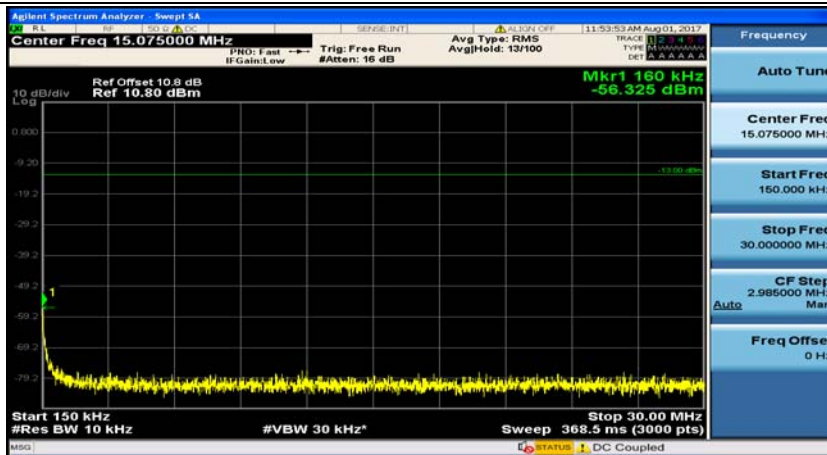

(Channel Bandwidth: 1.4 MHz)_MCH_16QAM_1RB#0

(Channel Bandwidth: 1.4 MHz)_MCH_16QAM_1RB#3

(Channel Bandwidth: 1.4 MHz)_HCH_16QAM_1RB#0

(Channel Bandwidth: 1.4 MHz)_HCH_16QAM_1RB#3

Channel Bandwidth: 3 MHz

(Channel Bandwidth: 3 MHz)_MCH_QPSK_1RB#0

(Channel Bandwidth: 3 MHz)_MCH_QPSK_1RB#7

(Channel Bandwidth: 3 MHz)_HCH_QPSK_1RB#0

(Channel Bandwidth: 3 MHz)_HCH_QPSK_1RB#7

(Channel Bandwidth: 3 MHz)_LCH_16QAM_1RB#0