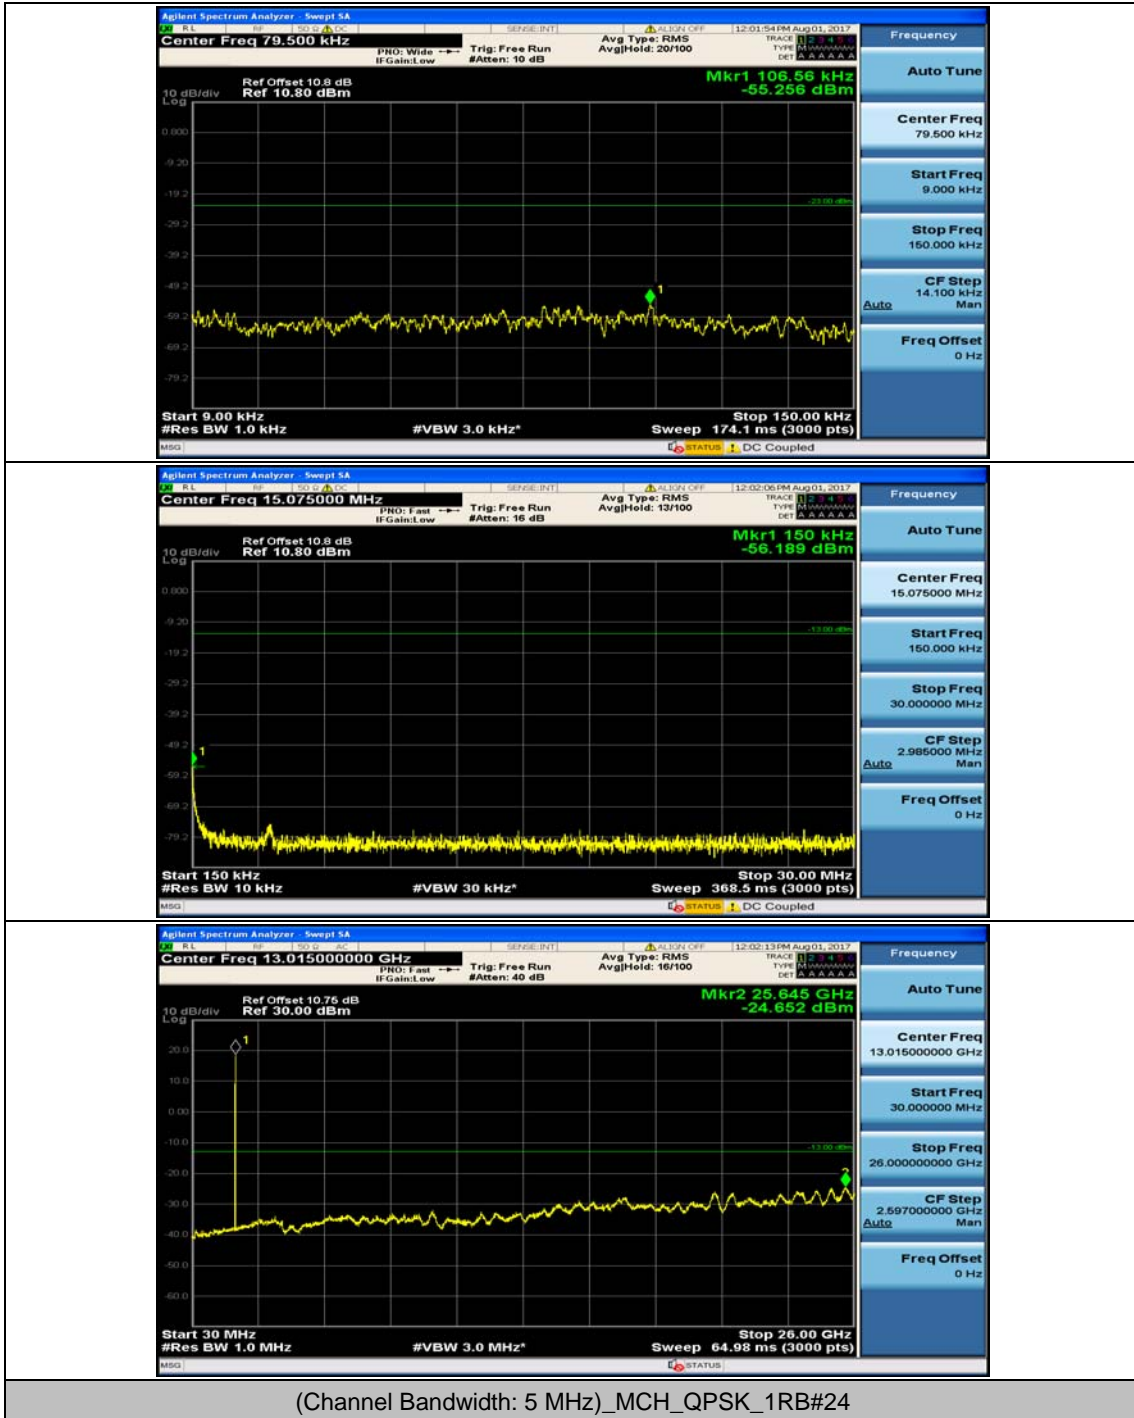

Channel Bandwidth: 5 MHz

(Channel Bandwidth: 5 MHz)_MCH_QPSK_1RB#0

(Channel Bandwidth: 5 MHz)_MCH_QPSK_1RB#12

(Channel Bandwidth: 5 MHz)_HCH_QPSK_1RB#0

(Channel Bandwidth: 5 MHz)_HCH_QPSK_1RB#12

(Channel Bandwidth: 5 MHz)_LCH_16QAM_1RB#0

(Channel Bandwidth: 5 MHz)_LCH_16QAM_1RB#12

(Channel Bandwidth: 5 MHz)_MCH_16QAM_1RB#0

(Channel Bandwidth: 5 MHz)_MCH_16QAM_1RB#12

(Channel Bandwidth: 5 MHz)_HCH_16QAM_1RB#0

(Channel Bandwidth: 5 MHz)_HCH_16QAM_1RB#12