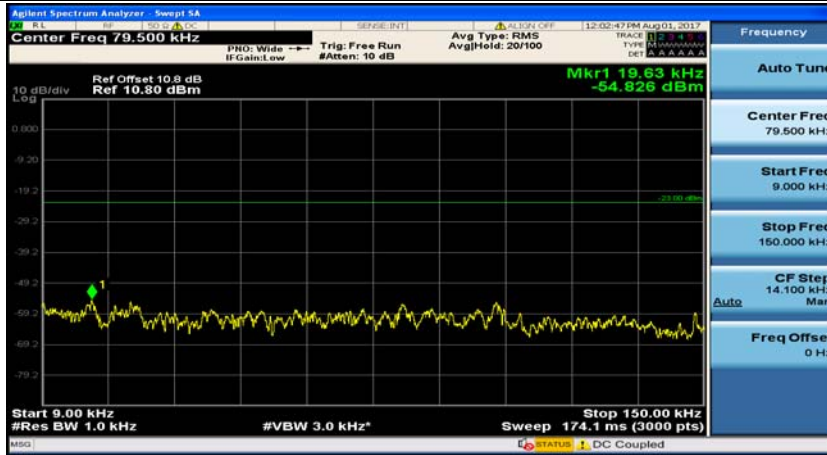

(Channel Bandwidth: 5 MHz)_MCH_16QAM_1RB#0