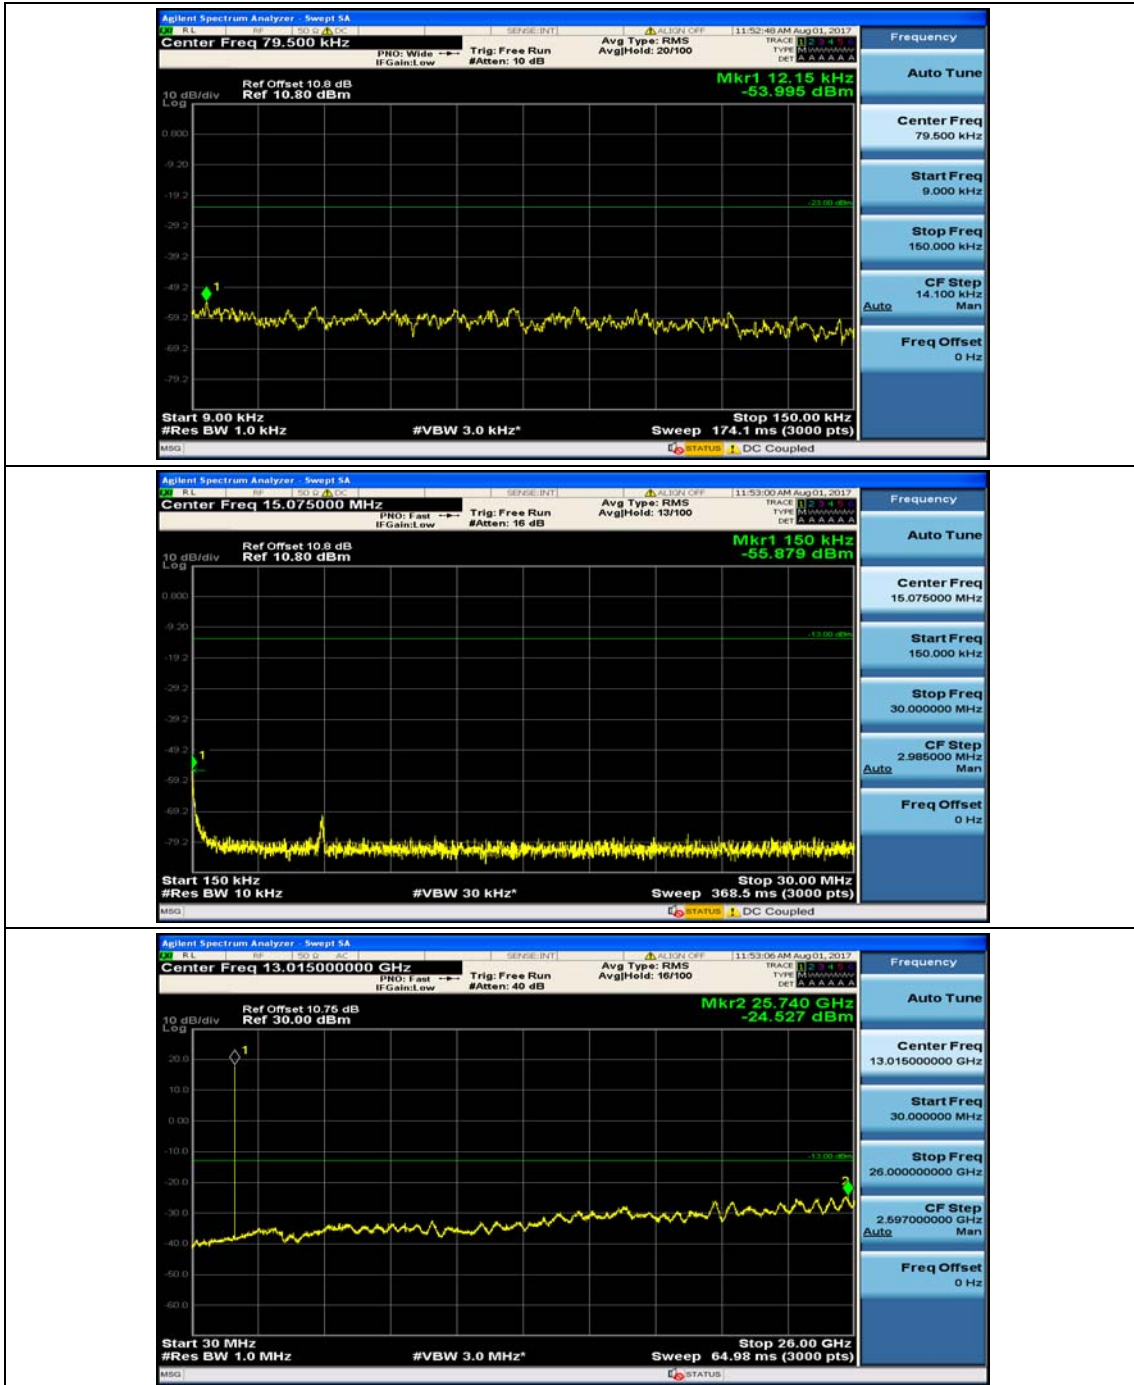

(Channel Bandwidth: 3 MHz)_MCH_QPSK_1RB#0

(Channel Bandwidth: 3 MHz)_MCH_QPSK_1RB#7

(Channel Bandwidth: 3 MHz)_HCH_QPSK_1RB#0

(Channel Bandwidth: 3 MHz)_HCH_QPSK_1RB#7

(Channel Bandwidth: 3 MHz)_LCH_16QAM_1RB#0

(Channel Bandwidth: 3 MHz)_LCH_16QAM_1RB#7

(Channel Bandwidth: 3 MHz)_MCH_16QAM_1RB#0

(Channel Bandwidth: 3 MHz)_MCH_16QAM_1RB#7

(Channel Bandwidth: 3 MHz)_HCH_16QAM_1RB#0

(Channel Bandwidth: 3 MHz)_HCH_16QAM_1RB#7