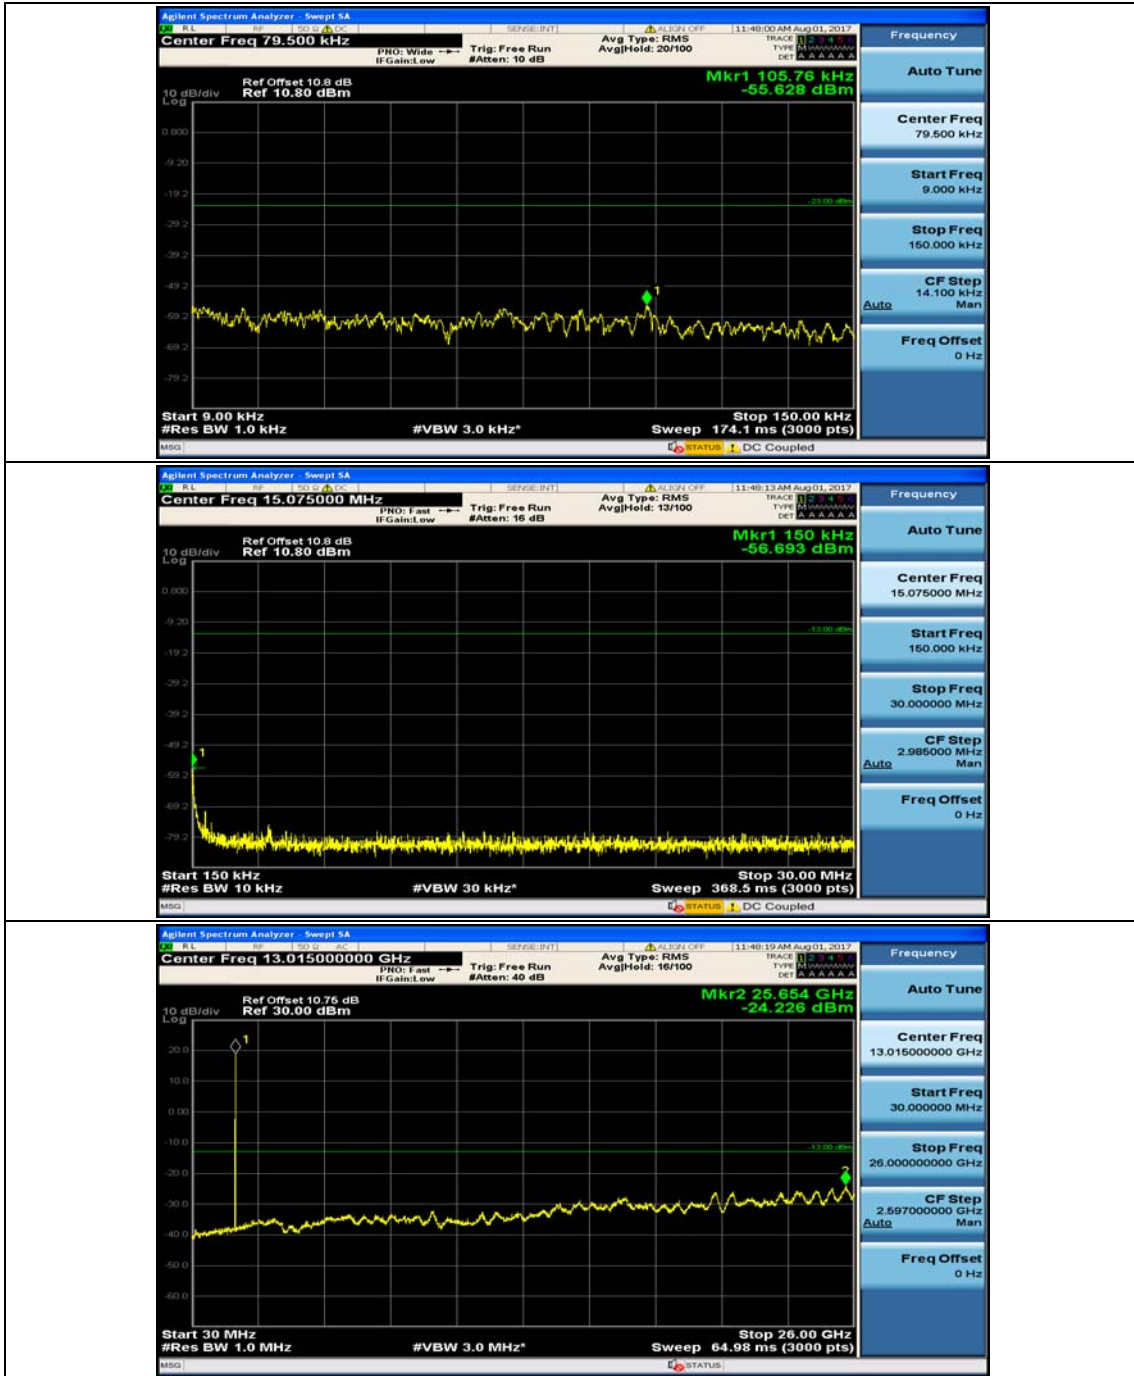

(Channel Bandwidth: 1.4 MHz)_MCH_16QAM_1RB#0

(Channel Bandwidth: 1.4 MHz)_MCH_16QAM_1RB#3

(Channel Bandwidth: 1.4 MHz)_HCH_16QAM_1RB#0

(Channel Bandwidth: 1.4 MHz)_HCH_16QAM_1RB#3

Channel Bandwidth: 3 MHz

(Channel Bandwidth: 3 MHz)_MCH_QPSK_1RB#0

(Channel Bandwidth: 3 MHz)_MCH_QPSK_1RB#7

(Channel Bandwidth: 3 MHz)_HCH_QPSK_1RB#0

(Channel Bandwidth: 3 MHz)_HCH_QPSK_1RB#7

(Channel Bandwidth: 3 MHz)_LCH_16QAM_1RB#0