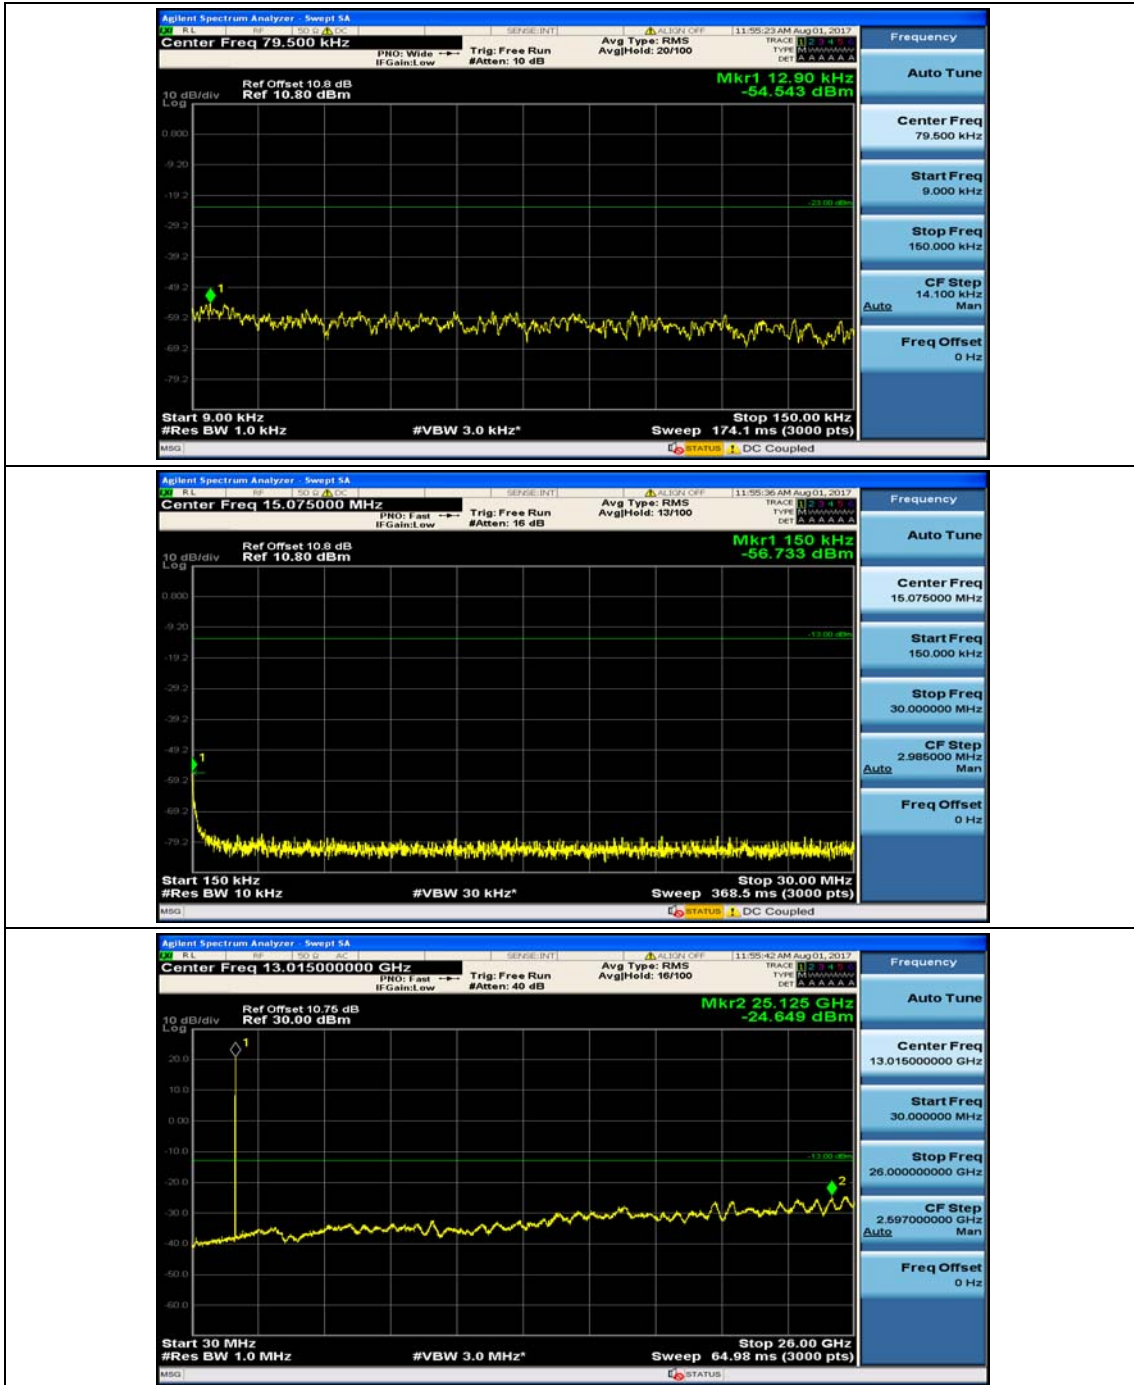

(Channel Bandwidth: 3 MHz)_MCH_QPSK_1RB#0

(Channel Bandwidth: 3 MHz)_MCH_QPSK_1RB#7

(Channel Bandwidth: 3 MHz)_HCH_QPSK_1RB#0

(Channel Bandwidth: 3 MHz)_HCH_QPSK_1RB#7

(Channel Bandwidth: 3 MHz)_LCH_16QAM_1RB#0

(Channel Bandwidth: 3 MHz)_LCH_16QAM_1RB#7

(Channel Bandwidth: 3 MHz)_MCH_16QAM_1RB#0

(Channel Bandwidth: 3 MHz)_MCH_16QAM_1RB#7

(Channel Bandwidth: 3 MHz)_HCH_16QAM_1RB#0

(Channel Bandwidth: 3 MHz)_HCH_16QAM_1RB#7