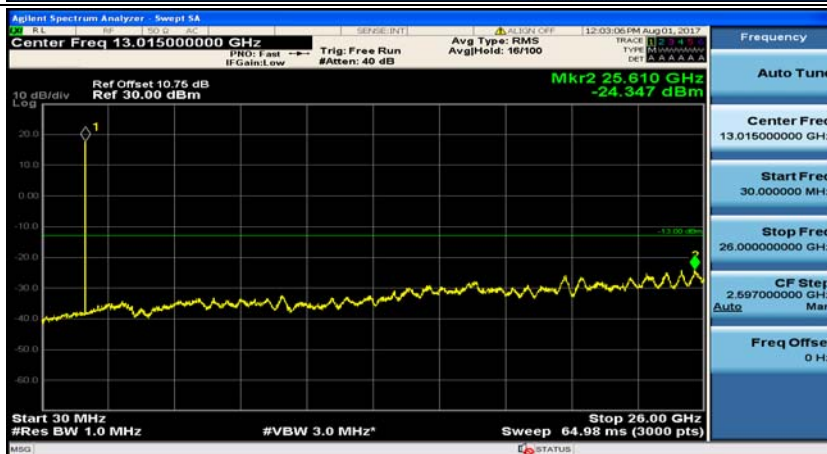

(Channel Bandwidth: 5 MHz)_MCH_16QAM_1RB#0