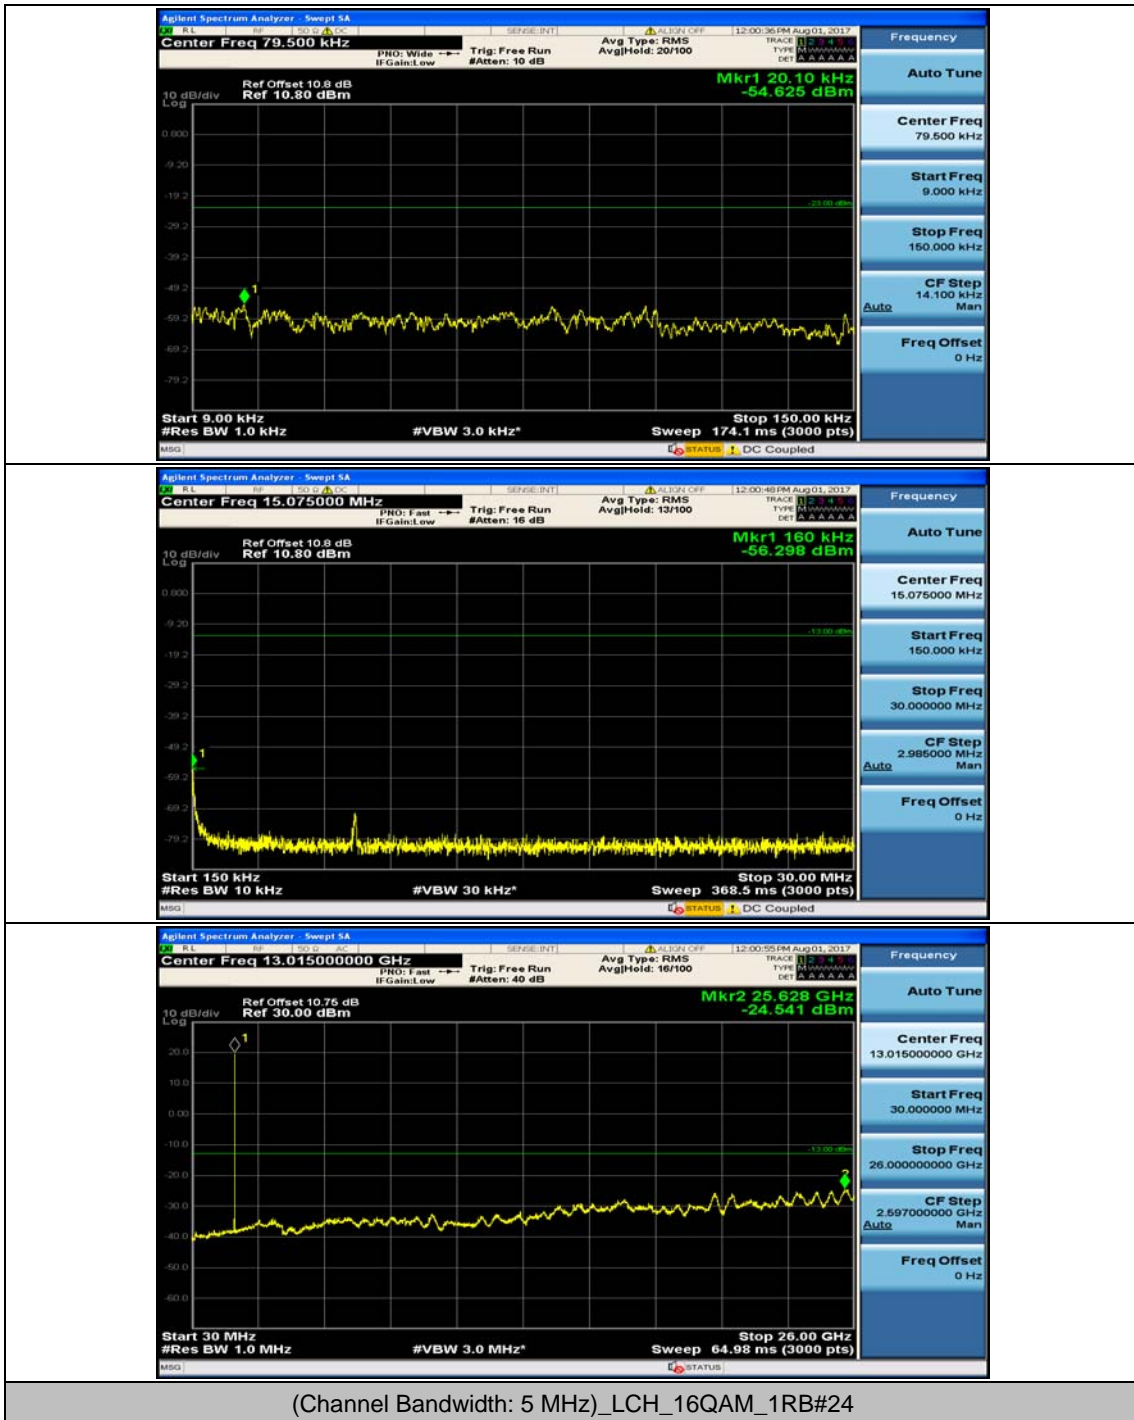

Channel Bandwidth: 5 MHz

(Channel Bandwidth: 5 MHz)_MCH_QPSK_1RB#0

(Channel Bandwidth: 5 MHz)_MCH_QPSK_1RB#12

(Channel Bandwidth: 5 MHz)_HCH_QPSK_1RB#0

(Channel Bandwidth: 5 MHz)_HCH_QPSK_1RB#12

(Channel Bandwidth: 5 MHz)_LCH_16QAM_1RB#0

(Channel Bandwidth: 5 MHz)_LCH_16QAM_1RB#12

(Channel Bandwidth: 5 MHz)_MCH_16QAM_1RB#0

(Channel Bandwidth: 5 MHz)_MCH_16QAM_1RB#12

(Channel Bandwidth: 5 MHz)_HCH_16QAM_1RB#0

(Channel Bandwidth: 5 MHz)_HCH_16QAM_1RB#12