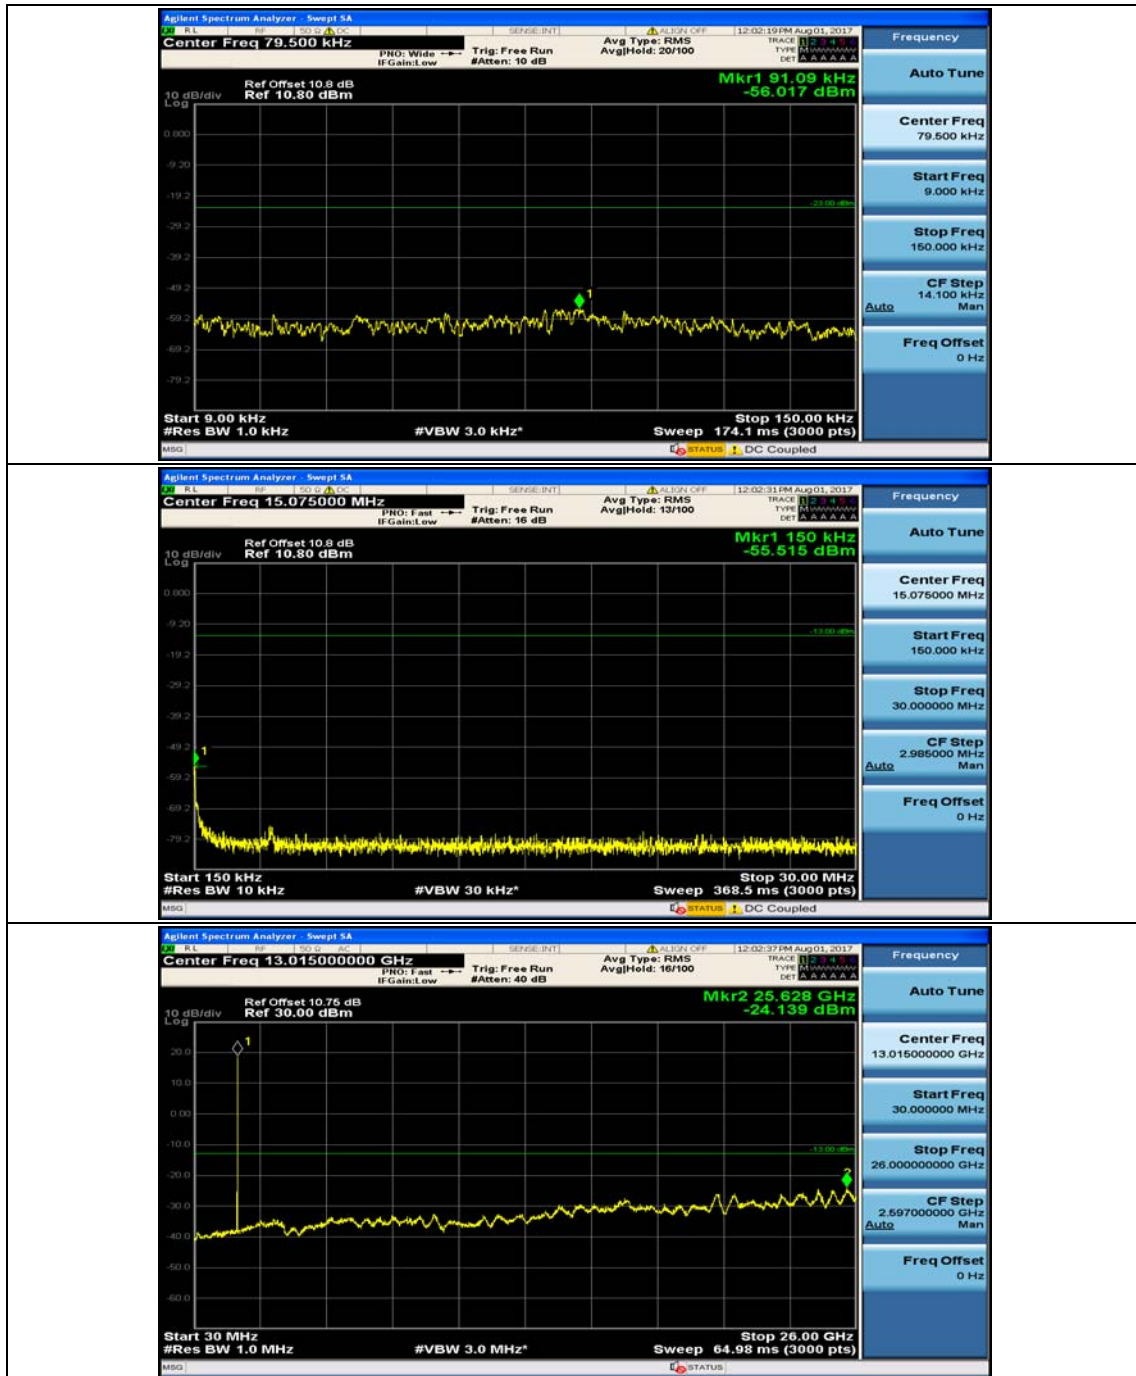

Channel Bandwidth: 5 MHz

(Channel Bandwidth: 5 MHz)_MCH_QPSK_1RB#0

(Channel Bandwidth: 5 MHz)_MCH_QPSK_1RB#12

(Channel Bandwidth: 5 MHz)_HCH_QPSK_1RB#0

(Channel Bandwidth: 5 MHz)_HCH_QPSK_1RB#12

(Channel Bandwidth: 5 MHz)_LCH_16QAM_1RB#0

(Channel Bandwidth: 5 MHz)_LCH_16QAM_1RB#12

(Channel Bandwidth: 5 MHz)_MCH_16QAM_1RB#0

(Channel Bandwidth: 5 MHz)_MCH_16QAM_1RB#12

(Channel Bandwidth: 5 MHz)_HCH_16QAM_1RB#0

(Channel Bandwidth: 5 MHz)_HCH_16QAM_1RB#12