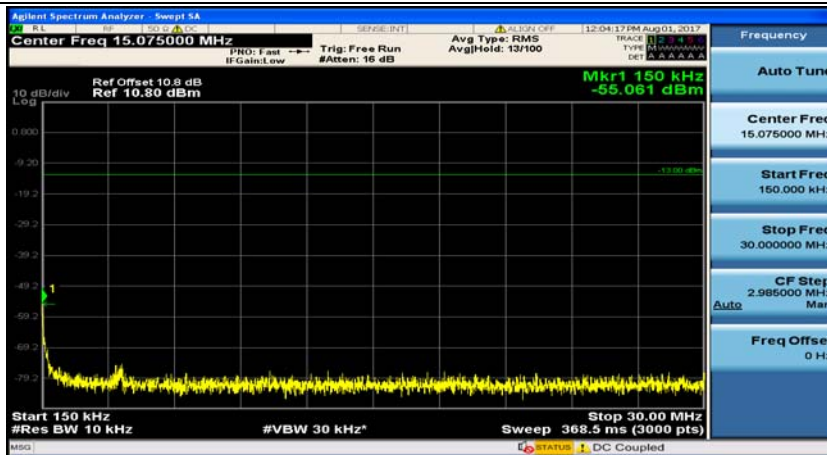

Channel Bandwidth: 5 MHz

(Channel Bandwidth: 5 MHz)_MCH_QPSK_1RB#0

(Channel Bandwidth: 5 MHz)_MCH_QPSK_1RB#12

(Channel Bandwidth: 5 MHz)_HCH_QPSK_1RB#0

(Channel Bandwidth: 5 MHz)_HCH_QPSK_1RB#12

(Channel Bandwidth: 5 MHz)_LCH_16QAM_1RB#0