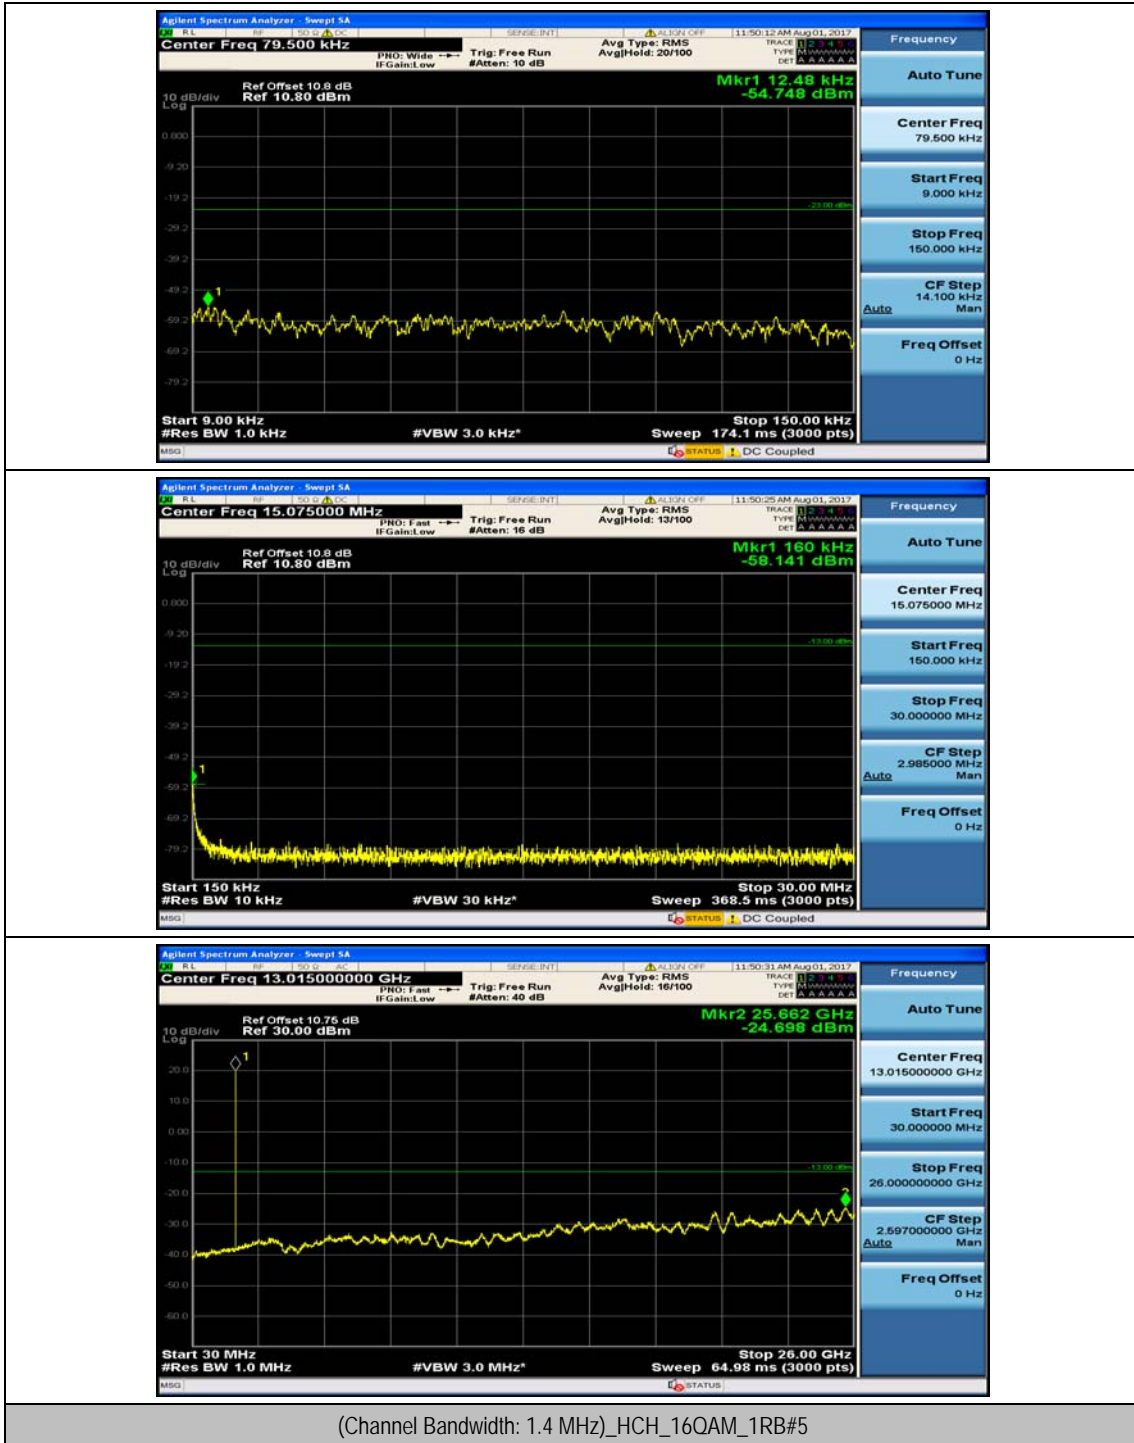

(Channel Bandwidth: 1.4 MHz)_MCH_16QAM_1RB#0

(Channel Bandwidth: 1.4 MHz)_MCH_16QAM_1RB#3

(Channel Bandwidth: 1.4 MHz)_HCH_16QAM_1RB#0

(Channel Bandwidth: 1.4 MHz)_HCH_16QAM_1RB#3

Channel Bandwidth: 3 MHz

(Channel Bandwidth: 3 MHz)_MCH_QPSK_1RB#0

(Channel Bandwidth: 3 MHz)_MCH_QPSK_1RB#7

(Channel Bandwidth: 3 MHz)_HCH_QPSK_1RB#0

(Channel Bandwidth: 3 MHz)_HCH_QPSK_1RB#7

(Channel Bandwidth: 3 MHz)_LCH_16QAM_1RB#0