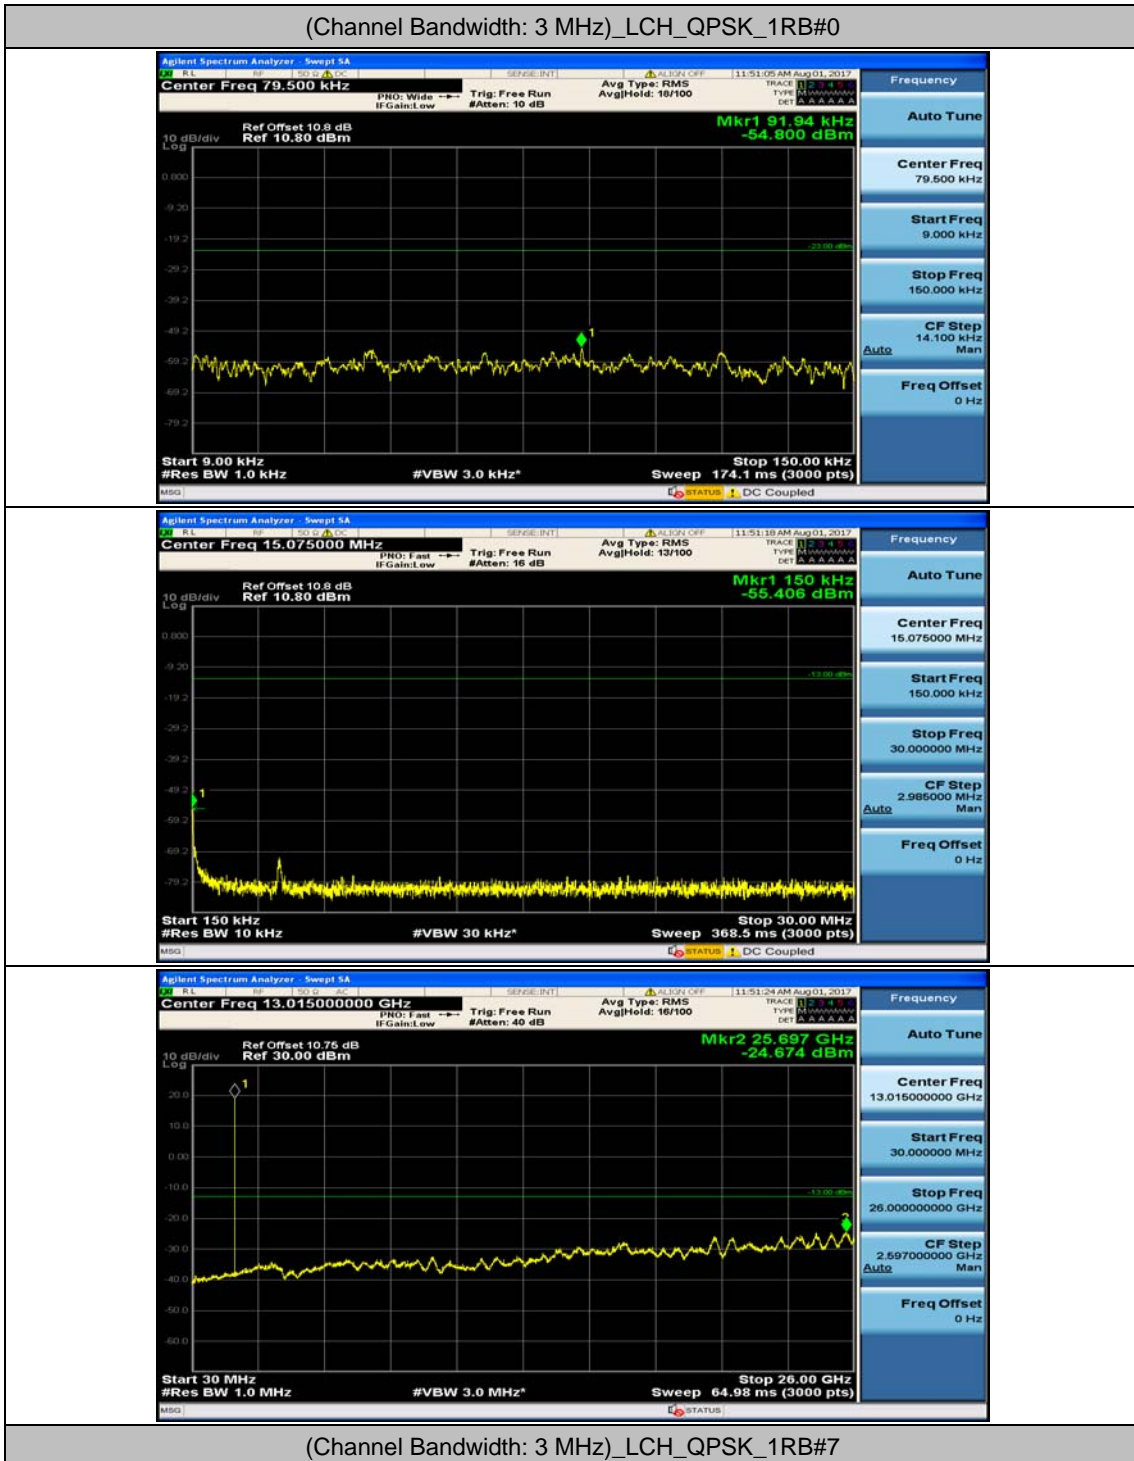

(Channel Bandwidth: 1.4 MHz)_MCH_16QAM_1RB#0

(Channel Bandwidth: 1.4 MHz)_MCH_16QAM_1RB#3

(Channel Bandwidth: 1.4 MHz)_HCH_16QAM_1RB#0

(Channel Bandwidth: 1.4 MHz)_HCH_16QAM_1RB#3

Channel Bandwidth: 3 MHz

(Channel Bandwidth: 3 MHz)_MCH_QPSK_1RB#0

(Channel Bandwidth: 3 MHz)_MCH_QPSK_1RB#7

(Channel Bandwidth: 3 MHz)_HCH_QPSK_1RB#0

(Channel Bandwidth: 3 MHz)_HCH_QPSK_1RB#7

(Channel Bandwidth: 3 MHz)_LCH_16QAM_1RB#0