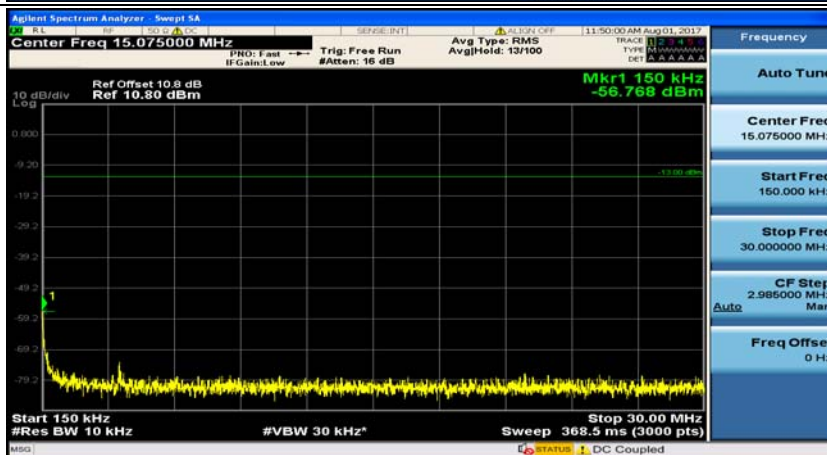

(Channel Bandwidth: 1.4 MHz)_MCH_16QAM_1RB#0

(Channel Bandwidth: 1.4 MHz)_MCH_16QAM_1RB#3

(Channel Bandwidth: 1.4 MHz)_HCH_16QAM_1RB#0

(Channel Bandwidth: 1.4 MHz)_HCH_16QAM_1RB#3

Channel Bandwidth: 3 MHz

(Channel Bandwidth: 3 MHz)_MCH_QPSK_1RB#0

(Channel Bandwidth: 3 MHz)_MCH_QPSK_1RB#7

(Channel Bandwidth: 3 MHz)_HCH_QPSK_1RB#0

(Channel Bandwidth: 3 MHz)_HCH_QPSK_1RB#7

(Channel Bandwidth: 3 MHz)_LCH_16QAM_1RB#0