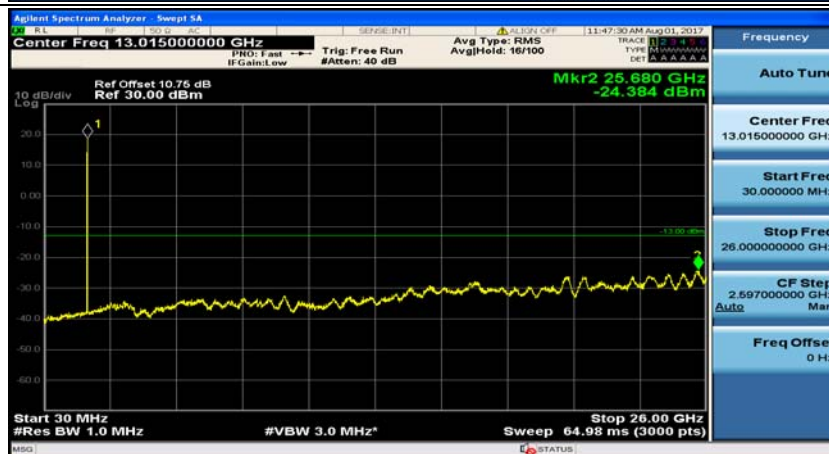

(Channel Bandwidth: 1.4 MHz)_MCH_16QAM_1RB#0

(Channel Bandwidth: 1.4 MHz)_MCH_16QAM_1RB#3

(Channel Bandwidth: 1.4 MHz)_HCH_16QAM_1RB#0

(Channel Bandwidth: 1.4 MHz)_HCH_16QAM_1RB#3

Channel Bandwidth: 3 MHz

(Channel Bandwidth: 3 MHz)_MCH_QPSK_1RB#0

(Channel Bandwidth: 3 MHz)_MCH_QPSK_1RB#7

(Channel Bandwidth: 3 MHz)_HCH_QPSK_1RB#0

(Channel Bandwidth: 3 MHz)_HCH_QPSK_1RB#7

(Channel Bandwidth: 3 MHz)_LCH_16QAM_1RB#0