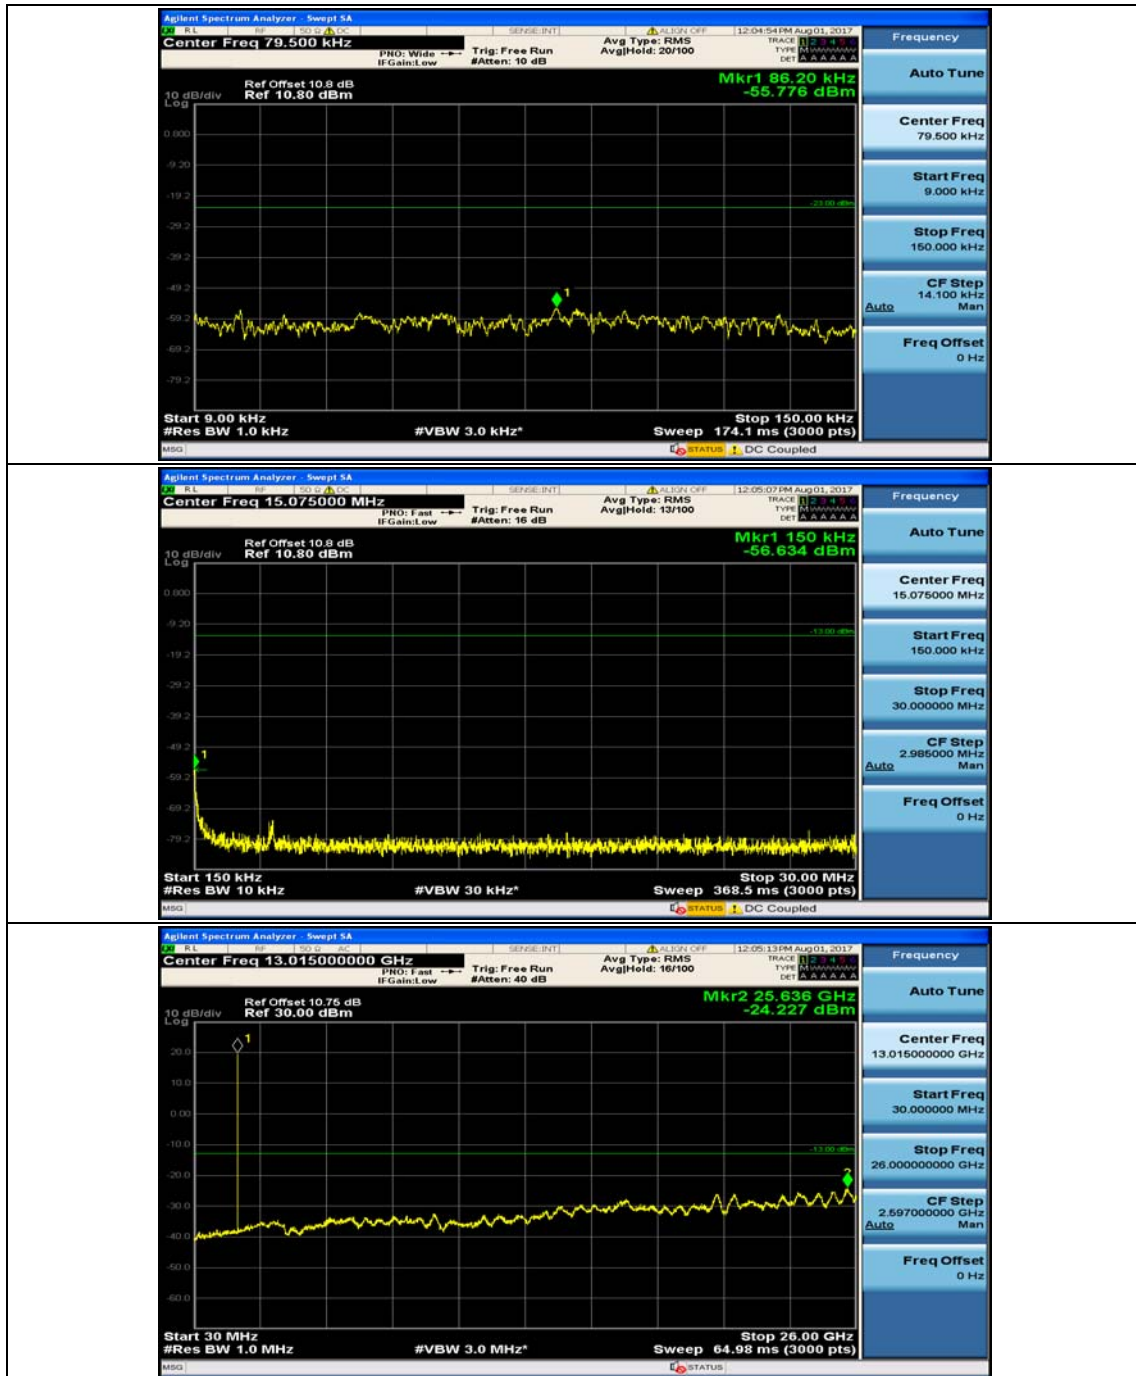

Channel Bandwidth: 5 MHz

(Channel Bandwidth: 5 MHz)_MCH_QPSK_1RB#0

(Channel Bandwidth: 5 MHz)_MCH_QPSK_1RB#12

(Channel Bandwidth: 5 MHz)_HCH_QPSK_1RB#0

(Channel Bandwidth: 5 MHz)_HCH_QPSK_1RB#12

(Channel Bandwidth: 5 MHz)_LCH_16QAM_1RB#0

(Channel Bandwidth: 5 MHz)_LCH_16QAM_1RB#12

(Channel Bandwidth: 5 MHz)_MCH_16QAM_1RB#0

(Channel Bandwidth: 5 MHz)_MCH_16QAM_1RB#12

(Channel Bandwidth: 5 MHz)_HCH_16QAM_1RB#0

(Channel Bandwidth: 5 MHz)_HCH_16QAM_1RB#12