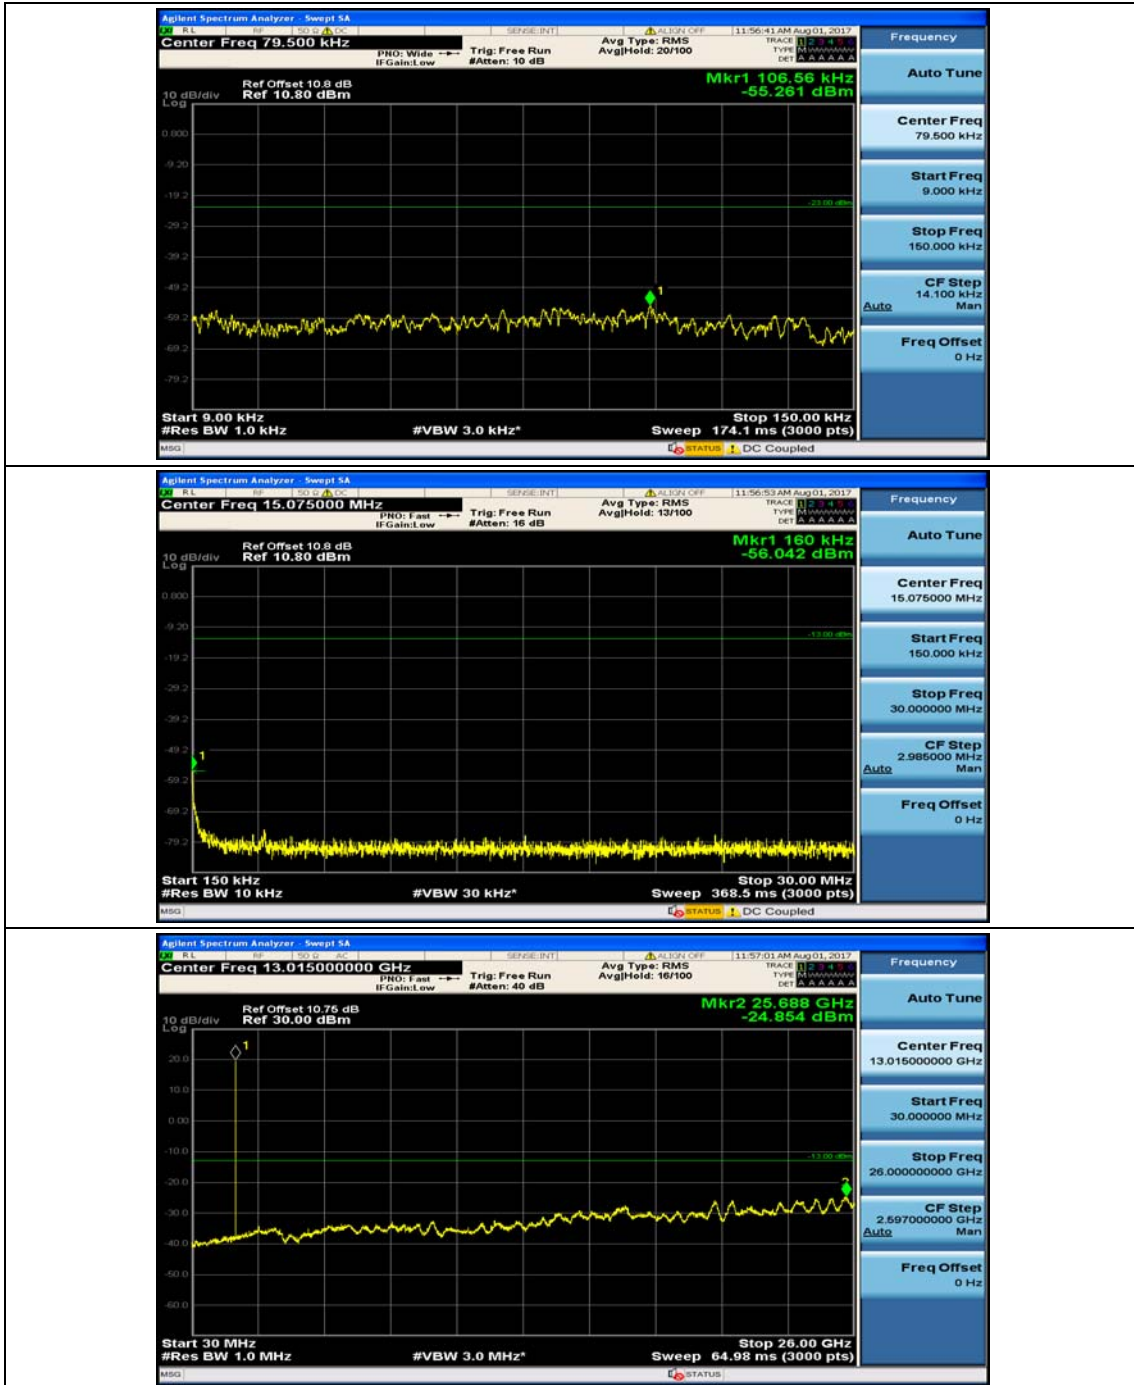

(Channel Bandwidth: 1.4 MHz)_MCH_16QAM_1RB#0

(Channel Bandwidth: 1.4 MHz)_MCH_16QAM_1RB#3

(Channel Bandwidth: 1.4 MHz)_HCH_16QAM_1RB#0

(Channel Bandwidth: 1.4 MHz)_HCH_16QAM_1RB#3

Channel Bandwidth: 3 MHz

(Channel Bandwidth: 3 MHz)_MCH_QPSK_1RB#0

(Channel Bandwidth: 3 MHz)_MCH_QPSK_1RB#7

(Channel Bandwidth: 3 MHz)_HCH_QPSK_1RB#0

(Channel Bandwidth: 3 MHz)_HCH_QPSK_1RB#7

(Channel Bandwidth: 3 MHz)_LCH_16QAM_1RB#0

(Channel Bandwidth: 3 MHz)_LCH_16QAM_1RB#7

(Channel Bandwidth: 3 MHz)_MCH_16QAM_1RB#0

(Channel Bandwidth: 3 MHz)_MCH_16QAM_1RB#7

(Channel Bandwidth: 3 MHz)_HCH_16QAM_1RB#0

(Channel Bandwidth: 3 MHz)_HCH_16QAM_1RB#7