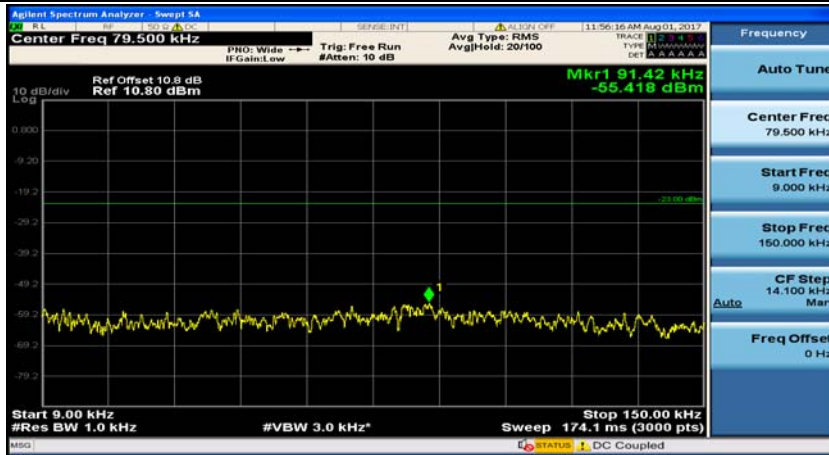

(Channel Bandwidth: 1.4 MHz)_MCH_16QAM_1RB#0

(Channel Bandwidth: 1.4 MHz)_MCH_16QAM_1RB#3

(Channel Bandwidth: 1.4 MHz)_HCH_16QAM_1RB#0

(Channel Bandwidth: 1.4 MHz)_HCH_16QAM_1RB#3

Channel Bandwidth: 3 MHz

(Channel Bandwidth: 3 MHz)_MCH_QPSK_1RB#0

(Channel Bandwidth: 3 MHz)_MCH_QPSK_1RB#7

(Channel Bandwidth: 3 MHz)_HCH_QPSK_1RB#0

(Channel Bandwidth: 3 MHz)_HCH_QPSK_1RB#7

(Channel Bandwidth: 3 MHz)_LCH_16QAM_1RB#0