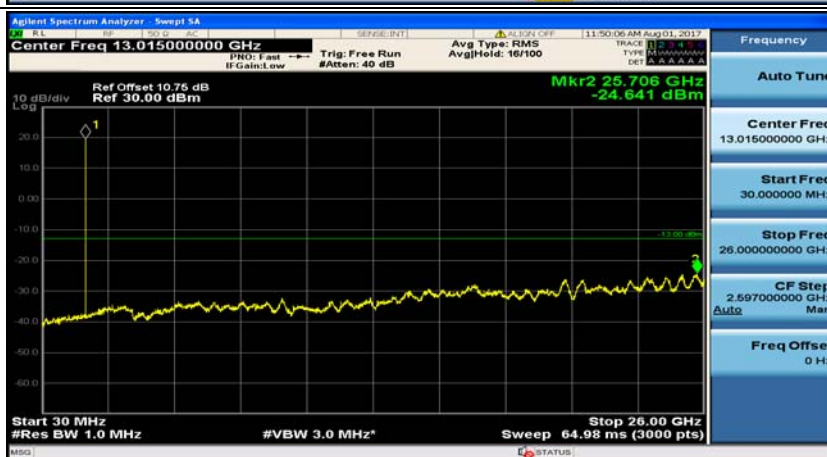

(Channel Bandwidth: 1.4 MHz)_MCH_16QAM_1RB#0

(Channel Bandwidth: 1.4 MHz)_MCH_16QAM_1RB#3

(Channel Bandwidth: 1.4 MHz)_HCH_16QAM_1RB#0

(Channel Bandwidth: 1.4 MHz)_HCH_16QAM_1RB#3

Channel Bandwidth: 3 MHz

(Channel Bandwidth: 3 MHz)_MCH_QPSK_1RB#0

(Channel Bandwidth: 3 MHz)_MCH_QPSK_1RB#7

(Channel Bandwidth: 3 MHz)_HCH_QPSK_1RB#0

(Channel Bandwidth: 3 MHz)_HCH_QPSK_1RB#7

(Channel Bandwidth: 3 MHz)_LCH_16QAM_1RB#0