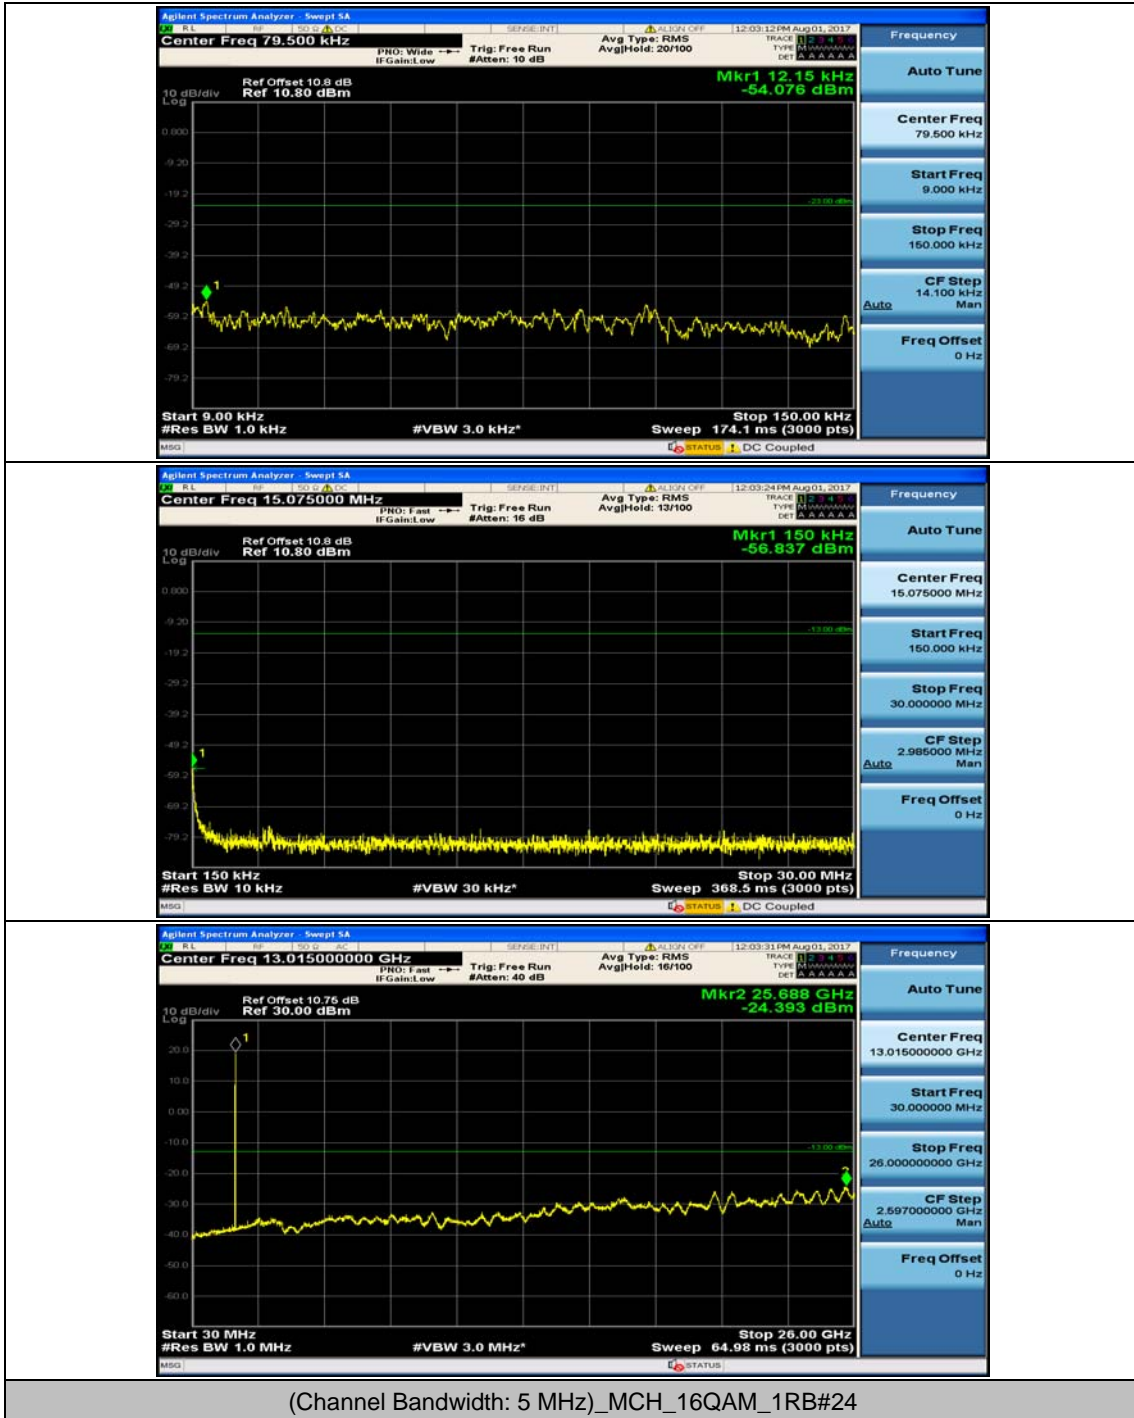

Channel Bandwidth: 5 MHz

(Channel Bandwidth: 5 MHz)_MCH_QPSK_1RB#0

(Channel Bandwidth: 5 MHz)_MCH_QPSK_1RB#12

(Channel Bandwidth: 5 MHz)_HCH_QPSK_1RB#0

(Channel Bandwidth: 5 MHz)_HCH_QPSK_1RB#12

(Channel Bandwidth: 5 MHz)_LCH_16QAM_1RB#0

(Channel Bandwidth: 5 MHz)_LCH_16QAM_1RB#12

(Channel Bandwidth: 5 MHz)_MCH_16QAM_1RB#0

(Channel Bandwidth: 5 MHz)_MCH_16QAM_1RB#12

(Channel Bandwidth: 5 MHz)_HCH_16QAM_1RB#0

(Channel Bandwidth: 5 MHz)_HCH_16QAM_1RB#12