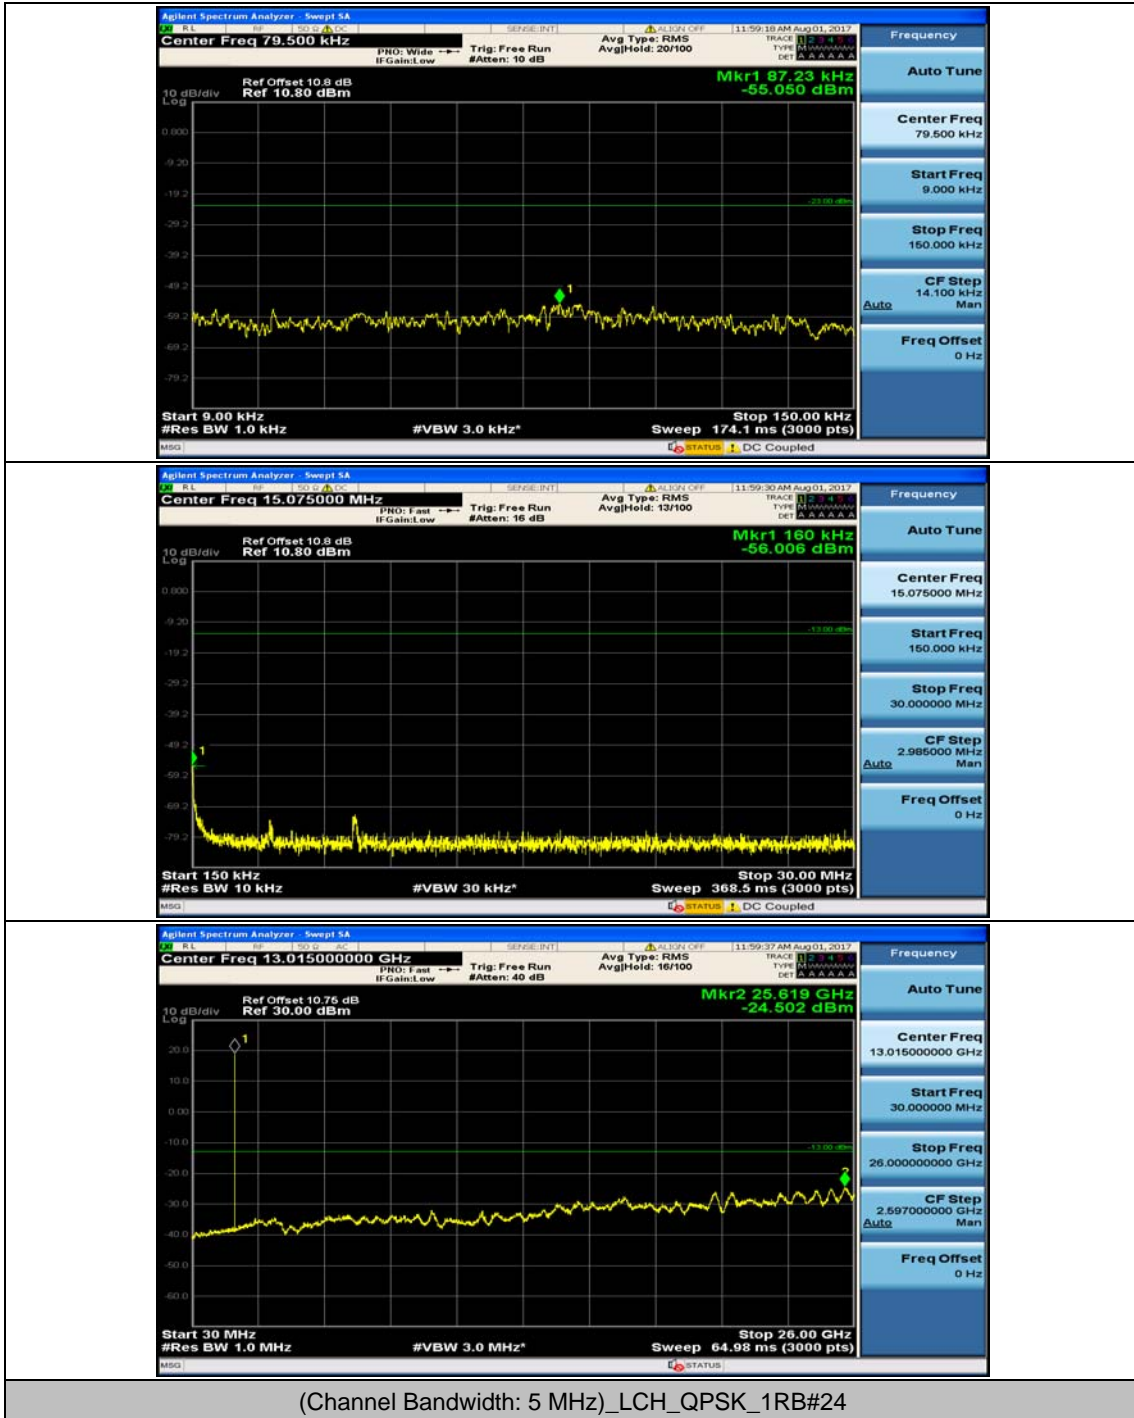

(Channel Bandwidth: 3 MHz)_LCH_16QAM_1RB#7

(Channel Bandwidth: 3 MHz)_MCH_16QAM_1RB#0

(Channel Bandwidth: 3 MHz)_MCH_16QAM_1RB#7

(Channel Bandwidth: 3 MHz)_HCH_16QAM_1RB#0

(Channel Bandwidth: 3 MHz)_HCH_16QAM_1RB#7

Channel Bandwidth: 5 MHz

(Channel Bandwidth: 5 MHz)_MCH_QPSK_1RB#0

(Channel Bandwidth: 5 MHz)_MCH_QPSK_1RB#12

(Channel Bandwidth: 5 MHz)_HCH_QPSK_1RB#0

(Channel Bandwidth: 5 MHz)_HCH_QPSK_1RB#12

(Channel Bandwidth: 5 MHz)_LCH_16QAM_1RB#0