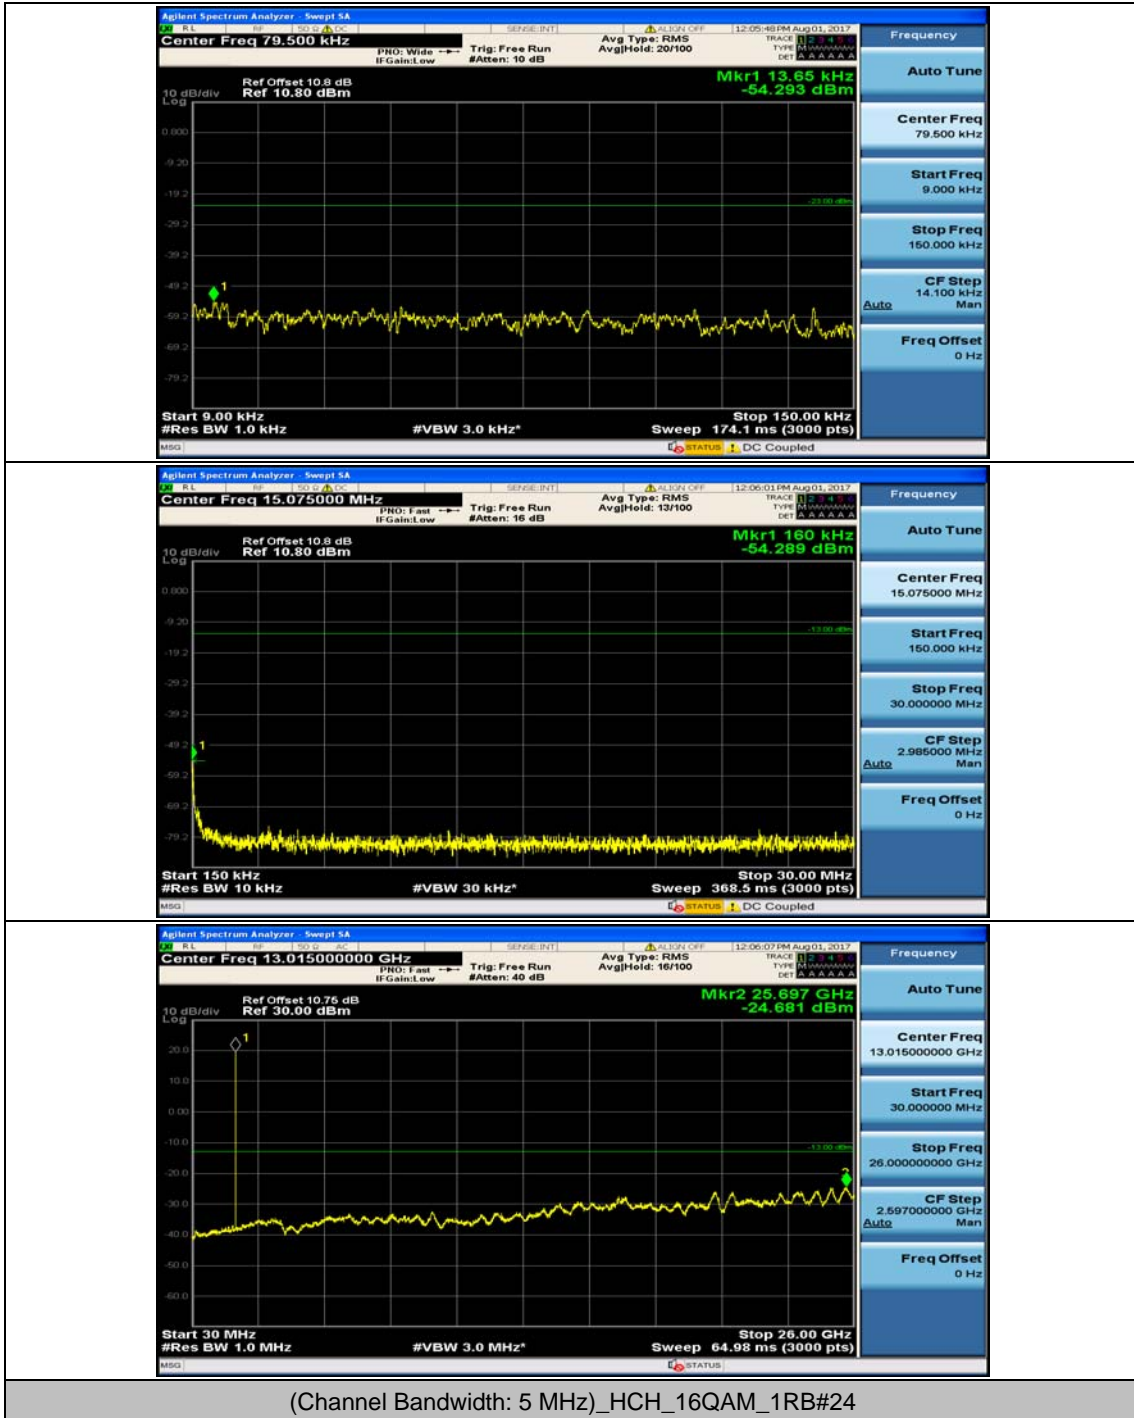

Channel Bandwidth: 5 MHz

(Channel Bandwidth: 5 MHz)_MCH_QPSK_1RB#0

(Channel Bandwidth: 5 MHz)_MCH_QPSK_1RB#12

(Channel Bandwidth: 5 MHz)_HCH_QPSK_1RB#0

(Channel Bandwidth: 5 MHz)_HCH_QPSK_1RB#12

(Channel Bandwidth: 5 MHz)_LCH_16QAM_1RB#0

(Channel Bandwidth: 5 MHz)_LCH_16QAM_1RB#12

(Channel Bandwidth: 5 MHz)_MCH_16QAM_1RB#0

(Channel Bandwidth: 5 MHz)_MCH_16QAM_1RB#12

(Channel Bandwidth: 5 MHz)_HCH_16QAM_1RB#0

(Channel Bandwidth: 5 MHz)_HCH_16QAM_1RB#12