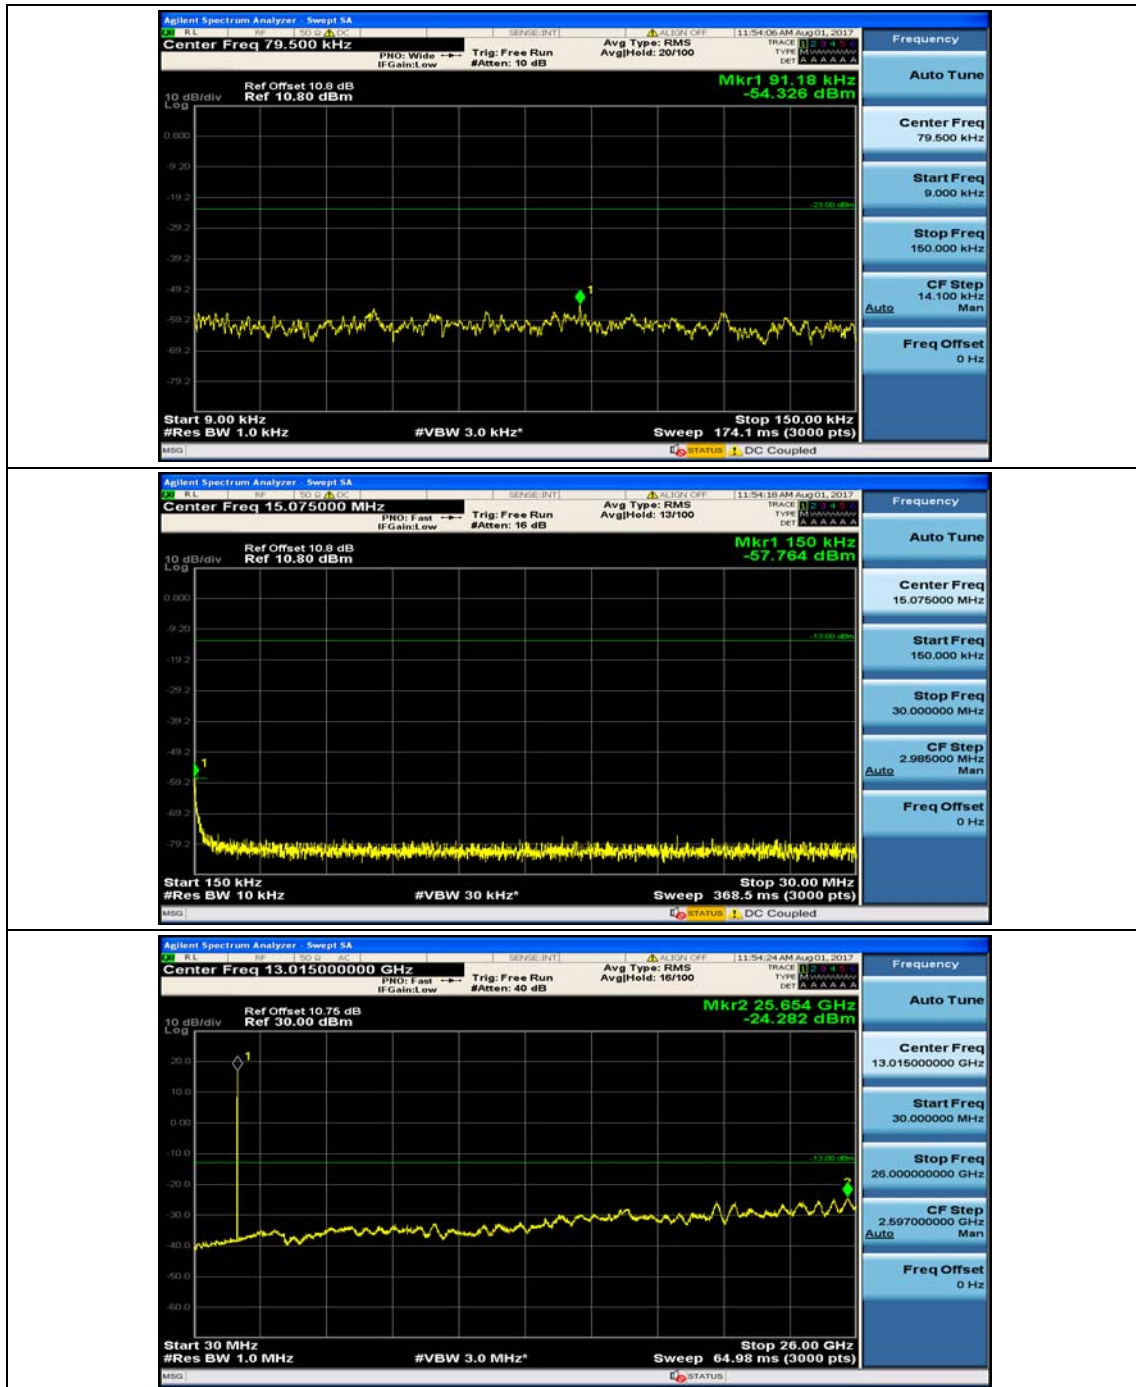

(Channel Bandwidth: 1.4 MHz)_MCH_16QAM_1RB#0

(Channel Bandwidth: 1.4 MHz)_MCH_16QAM_1RB#3

(Channel Bandwidth: 1.4 MHz)_HCH_16QAM_1RB#0

(Channel Bandwidth: 1.4 MHz)_HCH_16QAM_1RB#3

Channel Bandwidth: 3 MHz

(Channel Bandwidth: 3 MHz)_MCH_QPSK_1RB#0

(Channel Bandwidth: 3 MHz)_MCH_QPSK_1RB#7

(Channel Bandwidth: 3 MHz)_HCH_QPSK_1RB#0

(Channel Bandwidth: 3 MHz)_HCH_QPSK_1RB#7

(Channel Bandwidth: 3 MHz)_LCH_16QAM_1RB#0