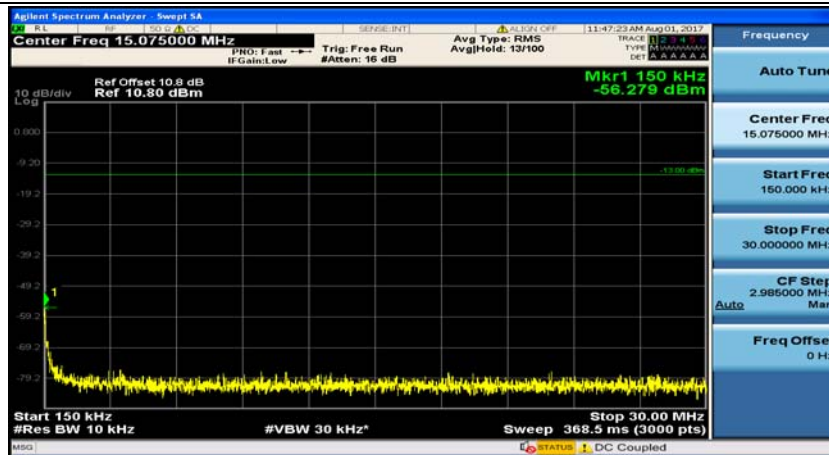

(Channel Bandwidth: 1.4 MHz)_MCH_16QAM_1RB#0

(Channel Bandwidth: 1.4 MHz)_MCH_16QAM_1RB#3

(Channel Bandwidth: 1.4 MHz)_HCH_16QAM_1RB#0

(Channel Bandwidth: 1.4 MHz)_HCH_16QAM_1RB#3

Channel Bandwidth: 3 MHz

(Channel Bandwidth: 3 MHz)_MCH_QPSK_1RB#0

(Channel Bandwidth: 3 MHz)_MCH_QPSK_1RB#7

(Channel Bandwidth: 3 MHz)_HCH_QPSK_1RB#0

(Channel Bandwidth: 3 MHz)_HCH_QPSK_1RB#7

(Channel Bandwidth: 3 MHz)_LCH_16QAM_1RB#0