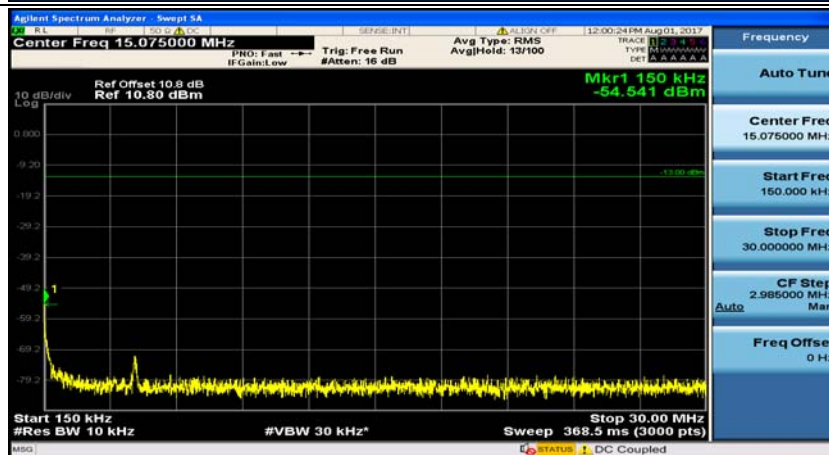

Channel Bandwidth: 5 MHz

(Channel Bandwidth: 5 MHz)_MCH_QPSK_1RB#0

(Channel Bandwidth: 5 MHz)_MCH_QPSK_1RB#12

(Channel Bandwidth: 5 MHz)_HCH_QPSK_1RB#0

(Channel Bandwidth: 5 MHz)_HCH_QPSK_1RB#12

(Channel Bandwidth: 5 MHz)_LCH_16QAM_1RB#0