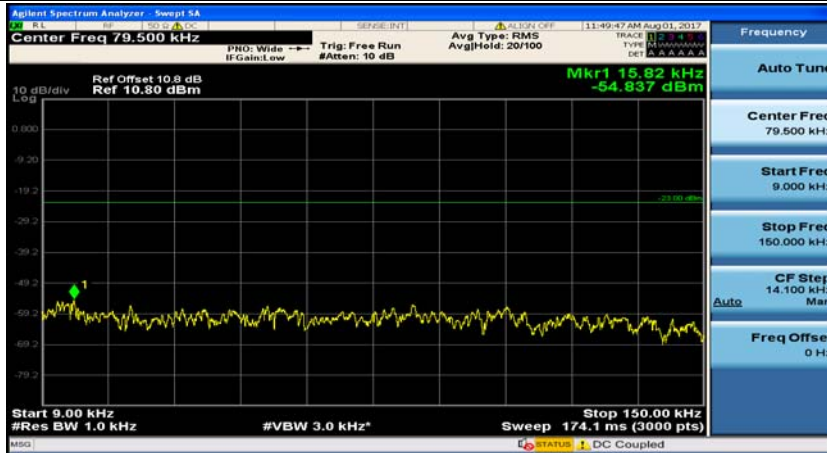

(Channel Bandwidth: 1.4 MHz)_MCH_16QAM_1RB#0

(Channel Bandwidth: 1.4 MHz)_MCH_16QAM_1RB#3

(Channel Bandwidth: 1.4 MHz)_HCH_16QAM_1RB#0

(Channel Bandwidth: 1.4 MHz)_HCH_16QAM_1RB#3

Channel Bandwidth: 3 MHz

(Channel Bandwidth: 3 MHz)_MCH_QPSK_1RB#0

(Channel Bandwidth: 3 MHz)_MCH_QPSK_1RB#7

(Channel Bandwidth: 3 MHz)_HCH_QPSK_1RB#0

(Channel Bandwidth: 3 MHz)_HCH_QPSK_1RB#7

(Channel Bandwidth: 3 MHz)_LCH_16QAM_1RB#0