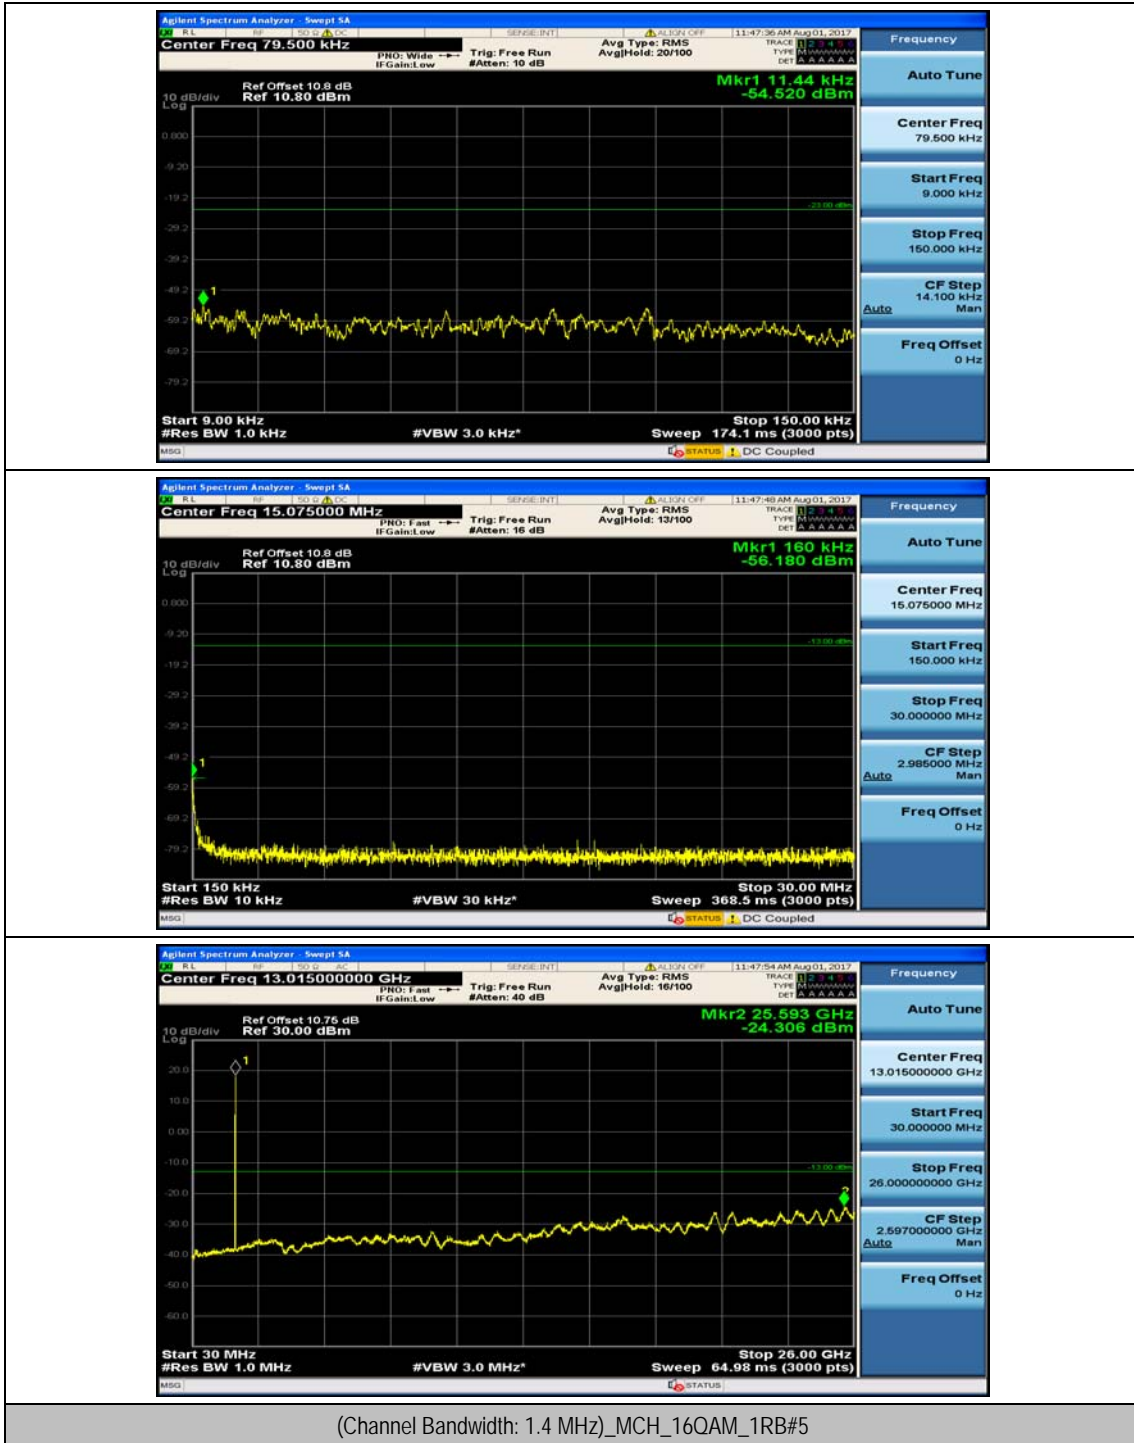

(Channel Bandwidth: 1.4 MHz)_MCH_16QAM_1RB#0

(Channel Bandwidth: 1.4 MHz)_MCH_16QAM_1RB#3

(Channel Bandwidth: 1.4 MHz)_HCH_16QAM_1RB#0

(Channel Bandwidth: 1.4 MHz)_HCH_16QAM_1RB#3

Channel Bandwidth: 3 MHz

(Channel Bandwidth: 3 MHz)_MCH_QPSK_1RB#0

(Channel Bandwidth: 3 MHz)_MCH_QPSK_1RB#7

(Channel Bandwidth: 3 MHz)_HCH_QPSK_1RB#0

(Channel Bandwidth: 3 MHz)_HCH_QPSK_1RB#7

(Channel Bandwidth: 3 MHz)_LCH_16QAM_1RB#0