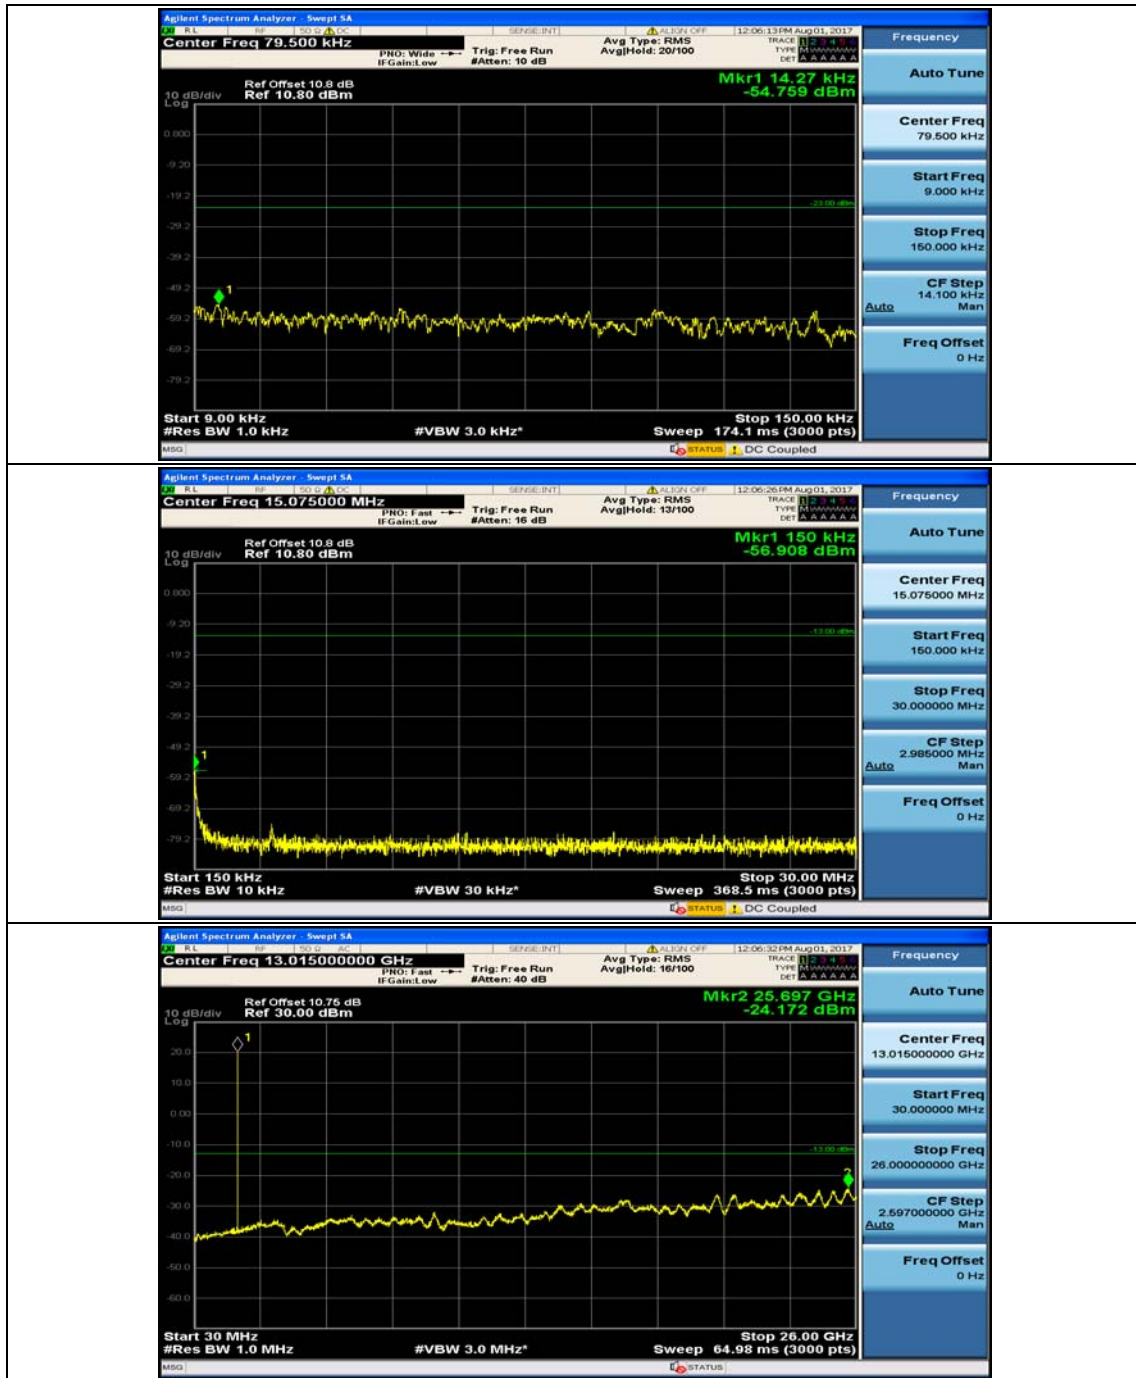

Channel Bandwidth: 5 MHz

(Channel Bandwidth: 5 MHz)_MCH_QPSK_1RB#0

(Channel Bandwidth: 5 MHz)_MCH_QPSK_1RB#12

(Channel Bandwidth: 5 MHz)_HCH_QPSK_1RB#0

(Channel Bandwidth: 5 MHz)_HCH_QPSK_1RB#12

(Channel Bandwidth: 5 MHz)_LCH_16QAM_1RB#0

(Channel Bandwidth: 5 MHz)_LCH_16QAM_1RB#12

(Channel Bandwidth: 5 MHz)_MCH_16QAM_1RB#0

(Channel Bandwidth: 5 MHz)_MCH_16QAM_1RB#12

(Channel Bandwidth: 5 MHz)_HCH_16QAM_1RB#0

(Channel Bandwidth: 5 MHz)_HCH_16QAM_1RB#12