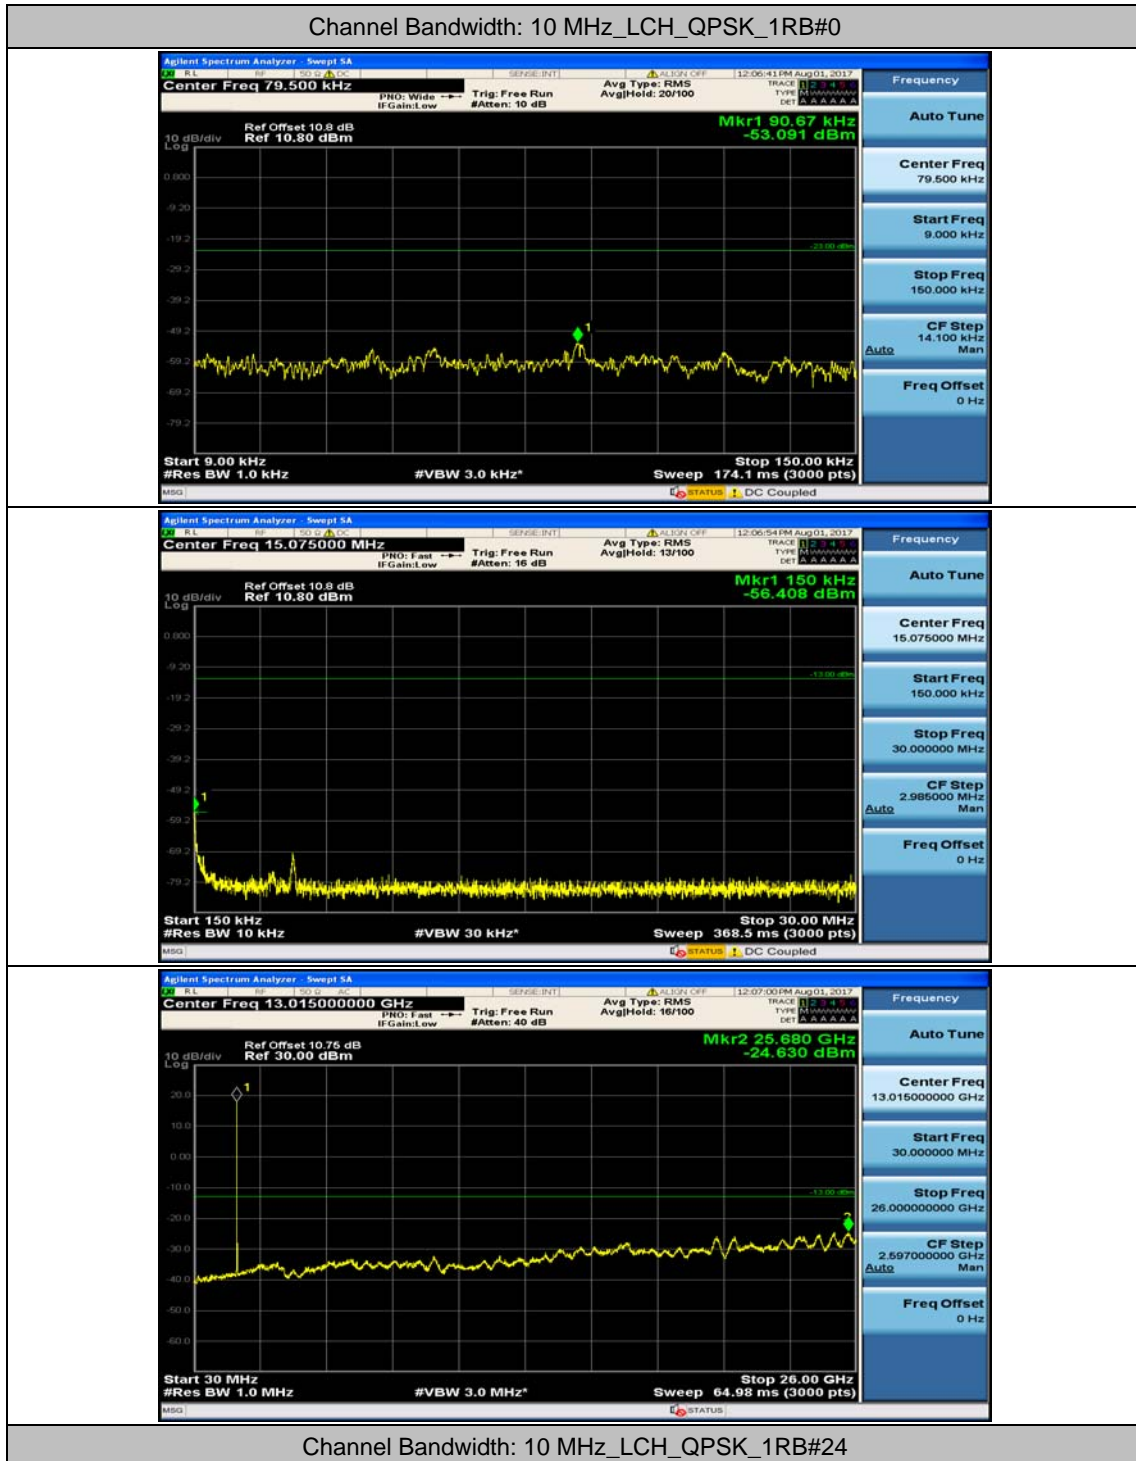

Channel Bandwidth: 10 MHz