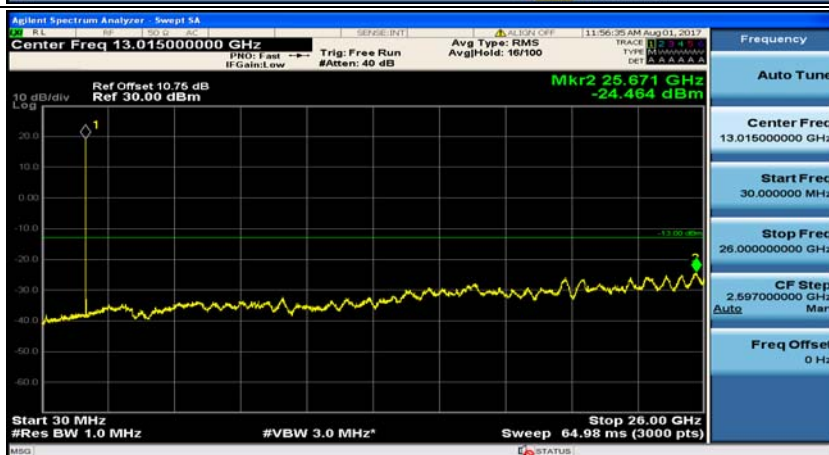

(Channel Bandwidth: 1.4 MHz)_MCH_16QAM_1RB#0

(Channel Bandwidth: 1.4 MHz)_MCH_16QAM_1RB#3

(Channel Bandwidth: 1.4 MHz)_HCH_16QAM_1RB#0

(Channel Bandwidth: 1.4 MHz)_HCH_16QAM_1RB#3

Channel Bandwidth: 3 MHz

(Channel Bandwidth: 3 MHz)_MCH_QPSK_1RB#0

(Channel Bandwidth: 3 MHz)_MCH_QPSK_1RB#7

(Channel Bandwidth: 3 MHz)_HCH_QPSK_1RB#0

(Channel Bandwidth: 3 MHz)_HCH_QPSK_1RB#7

(Channel Bandwidth: 3 MHz)_LCH_16QAM_1RB#0