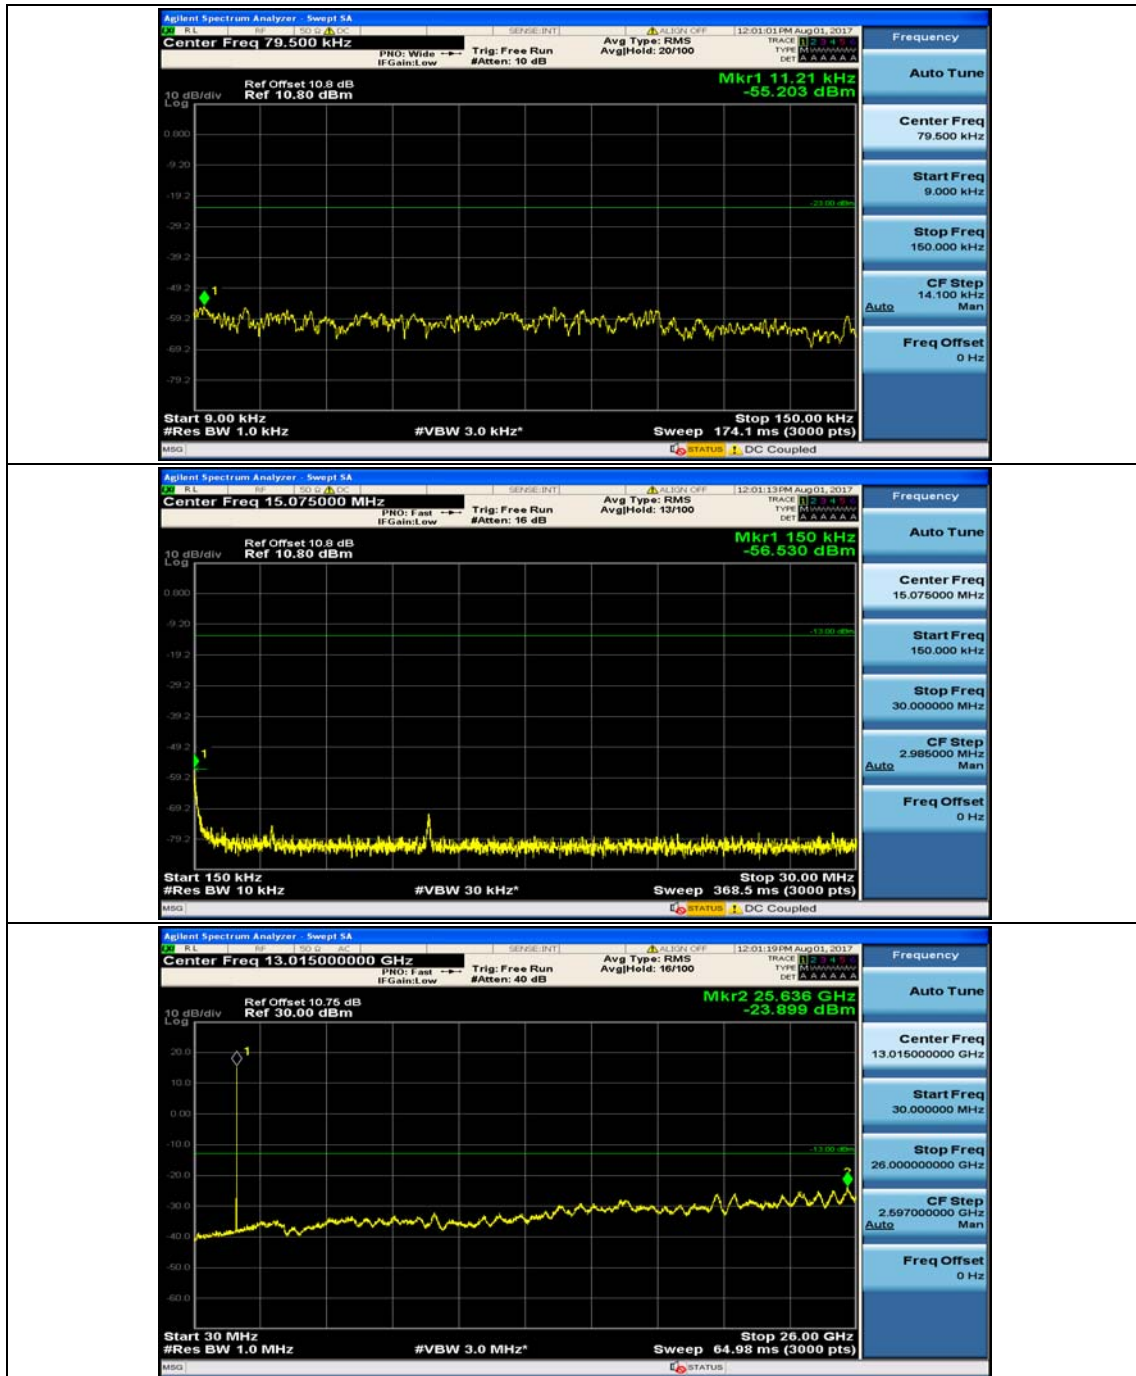

Channel Bandwidth: 5 MHz

(Channel Bandwidth: 5 MHz)_MCH_QPSK_1RB#0

(Channel Bandwidth: 5 MHz)_MCH_QPSK_1RB#12

(Channel Bandwidth: 5 MHz)_HCH_QPSK_1RB#0

(Channel Bandwidth: 5 MHz)_HCH_QPSK_1RB#12

(Channel Bandwidth: 5 MHz)_LCH_16QAM_1RB#0

(Channel Bandwidth: 5 MHz)_LCH_16QAM_1RB#12

(Channel Bandwidth: 5 MHz)_MCH_16QAM_1RB#0

(Channel Bandwidth: 5 MHz)_MCH_16QAM_1RB#12

(Channel Bandwidth: 5 MHz)_HCH_16QAM_1RB#0

(Channel Bandwidth: 5 MHz)_HCH_16QAM_1RB#12