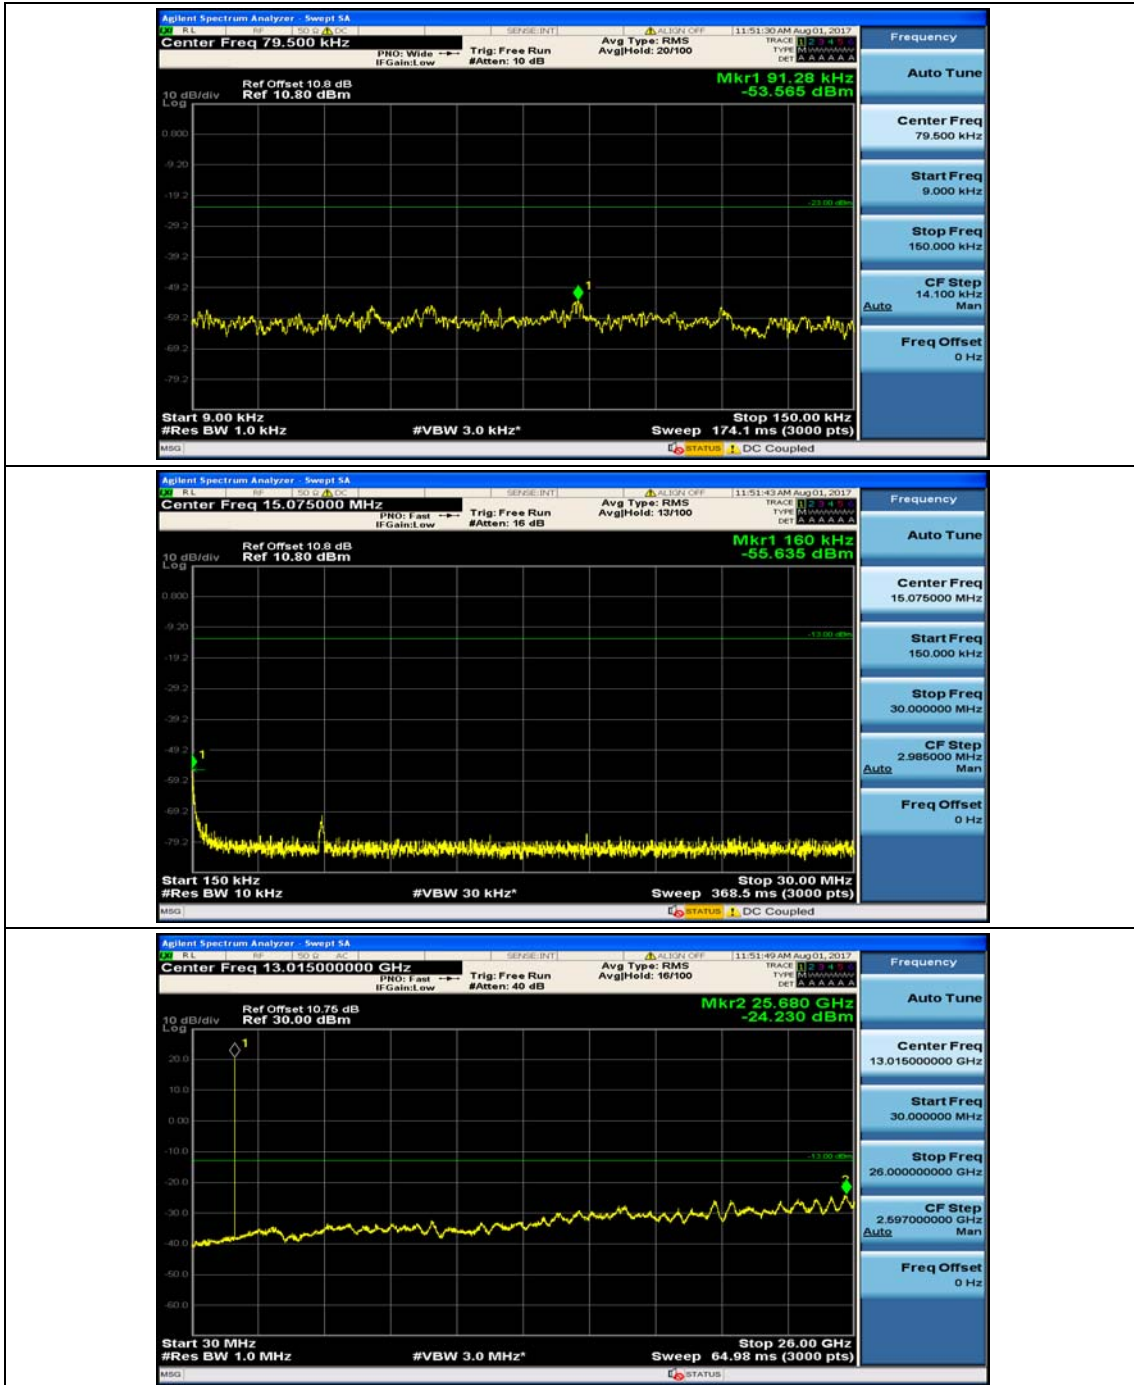

(Channel Bandwidth: 1.4 MHz)_MCH_16QAM_1RB#0

(Channel Bandwidth: 1.4 MHz)_MCH_16QAM_1RB#3

(Channel Bandwidth: 1.4 MHz)_HCH_16QAM_1RB#0

(Channel Bandwidth: 1.4 MHz)_HCH_16QAM_1RB#3

Channel Bandwidth: 3 MHz

(Channel Bandwidth: 3 MHz)_MCH_QPSK_1RB#0

(Channel Bandwidth: 3 MHz)_MCH_QPSK_1RB#7

(Channel Bandwidth: 3 MHz)_HCH_QPSK_1RB#0

(Channel Bandwidth: 3 MHz)_HCH_QPSK_1RB#7

(Channel Bandwidth: 3 MHz)_LCH_16QAM_1RB#0