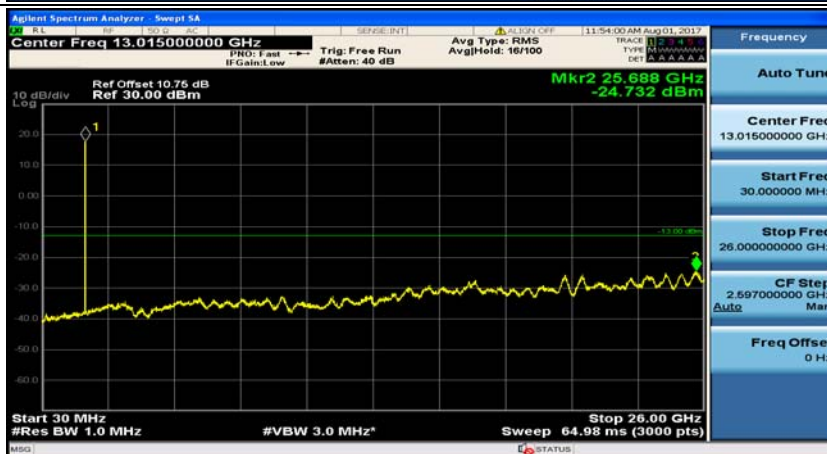

(Channel Bandwidth: 1.4 MHz)_MCH_16QAM_1RB#0

(Channel Bandwidth: 1.4 MHz)_MCH_16QAM_1RB#3

(Channel Bandwidth: 1.4 MHz)_HCH_16QAM_1RB#0

(Channel Bandwidth: 1.4 MHz)_HCH_16QAM_1RB#3

Channel Bandwidth: 3 MHz

(Channel Bandwidth: 3 MHz)_MCH_QPSK_1RB#0

(Channel Bandwidth: 3 MHz)_MCH_QPSK_1RB#7

(Channel Bandwidth: 3 MHz)_HCH_QPSK_1RB#0

(Channel Bandwidth: 3 MHz)_HCH_QPSK_1RB#7

(Channel Bandwidth: 3 MHz)_LCH_16QAM_1RB#0