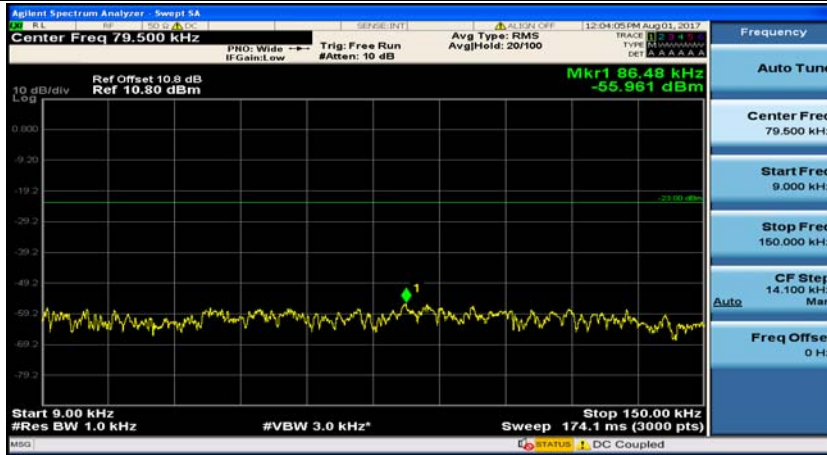

Channel Bandwidth: 5 MHz

(Channel Bandwidth: 5 MHz)_MCH_QPSK_1RB#0

(Channel Bandwidth: 5 MHz)_MCH_QPSK_1RB#12

(Channel Bandwidth: 5 MHz)_HCH_QPSK_1RB#0

(Channel Bandwidth: 5 MHz)_HCH_QPSK_1RB#12

(Channel Bandwidth: 5 MHz)_LCH_16QAM_1RB#0