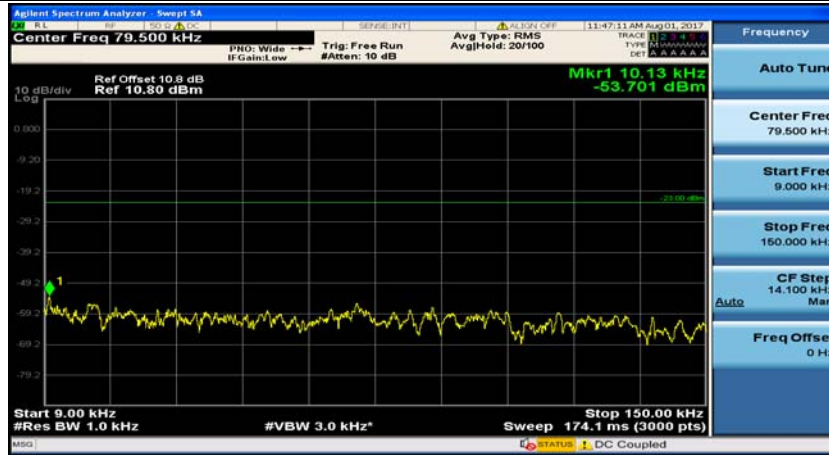

(Channel Bandwidth: 1.4 MHz)_MCH_16QAM_1RB#0

(Channel Bandwidth: 1.4 MHz)_MCH_16QAM_1RB#3

(Channel Bandwidth: 1.4 MHz)_HCH_16QAM_1RB#0

(Channel Bandwidth: 1.4 MHz)_HCH_16QAM_1RB#3

Channel Bandwidth: 3 MHz

(Channel Bandwidth: 3 MHz)_MCH_QPSK_1RB#0

(Channel Bandwidth: 3 MHz)_MCH_QPSK_1RB#7

(Channel Bandwidth: 3 MHz)_HCH_QPSK_1RB#0

(Channel Bandwidth: 3 MHz)_HCH_QPSK_1RB#7

(Channel Bandwidth: 3 MHz)_LCH_16QAM_1RB#0