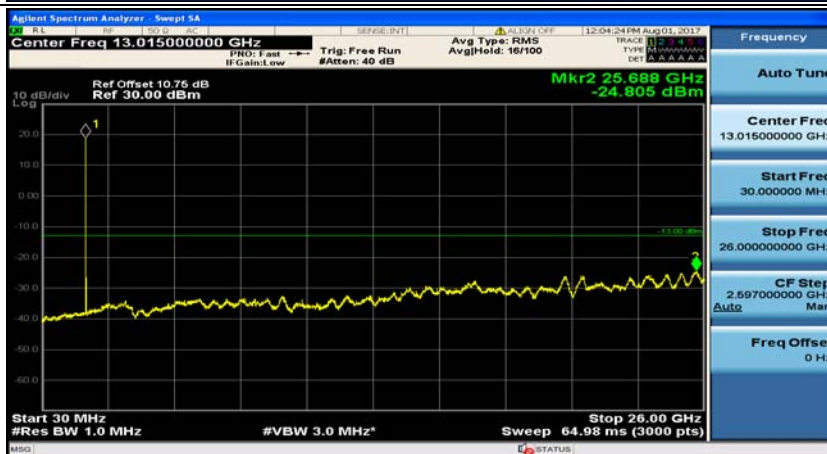

Channel Bandwidth: 5 MHz

(Channel Bandwidth: 5 MHz)_MCH_QPSK_1RB#0

(Channel Bandwidth: 5 MHz)_MCH_QPSK_1RB#12

(Channel Bandwidth: 5 MHz)_HCH_QPSK_1RB#0

(Channel Bandwidth: 5 MHz)_HCH_QPSK_1RB#12

(Channel Bandwidth: 5 MHz)_LCH_16QAM_1RB#0