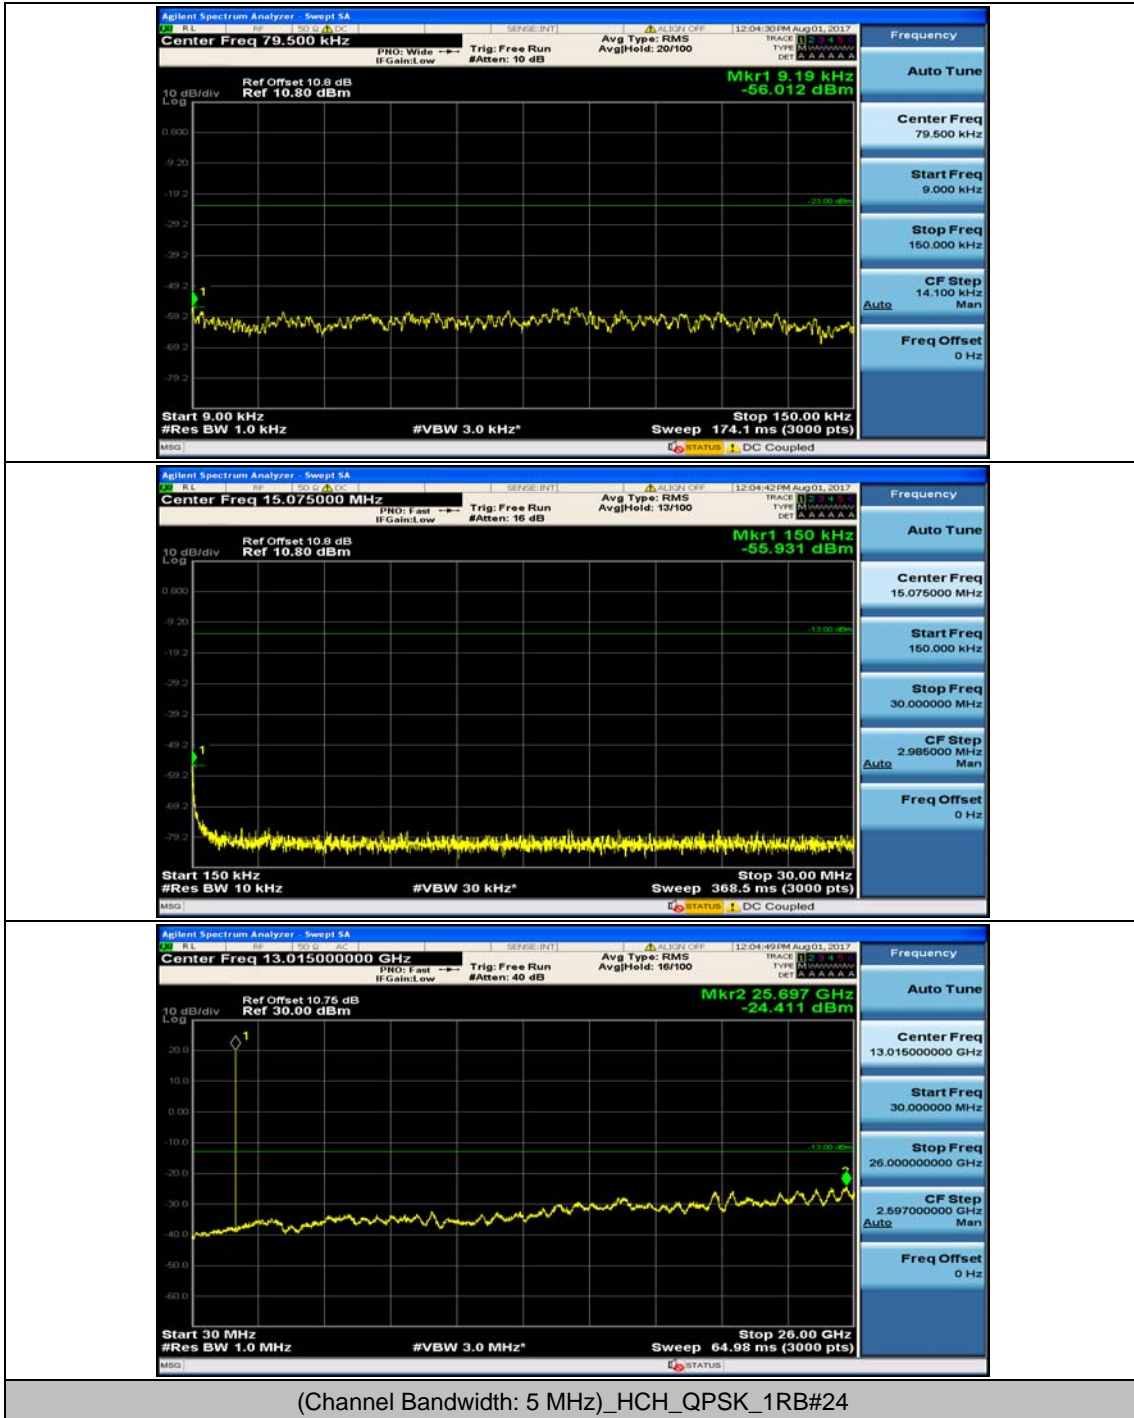

Channel Bandwidth: 5 MHz

(Channel Bandwidth: 5 MHz)_MCH_QPSK_1RB#0

(Channel Bandwidth: 5 MHz)_MCH_QPSK_1RB#12

(Channel Bandwidth: 5 MHz)_HCH_QPSK_1RB#0

(Channel Bandwidth: 5 MHz)_HCH_QPSK_1RB#12

(Channel Bandwidth: 5 MHz)_LCH_16QAM_1RB#0

(Channel Bandwidth: 5 MHz)_LCH_16QAM_1RB#12

(Channel Bandwidth: 5 MHz)_MCH_16QAM_1RB#0

(Channel Bandwidth: 5 MHz)_MCH_16QAM_1RB#12

(Channel Bandwidth: 5 MHz)_HCH_16QAM_1RB#0

(Channel Bandwidth: 5 MHz)_HCH_16QAM_1RB#12