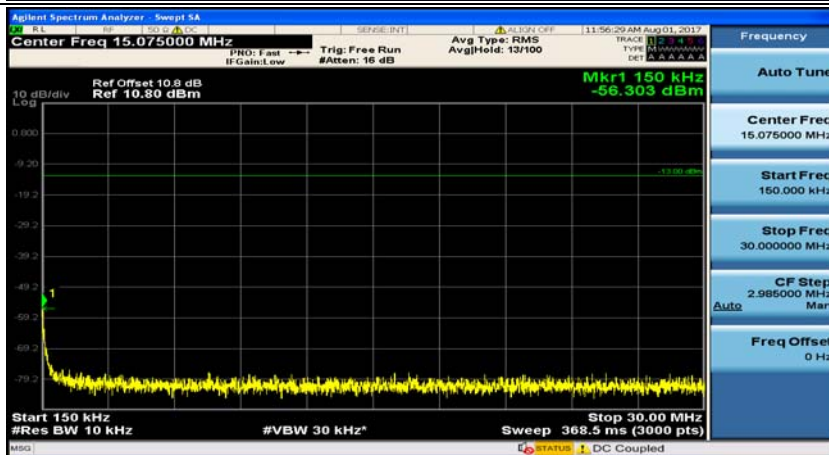

(Channel Bandwidth: 1.4 MHz)_MCH_16QAM_1RB#0

(Channel Bandwidth: 1.4 MHz)_MCH_16QAM_1RB#3

(Channel Bandwidth: 1.4 MHz)_HCH_16QAM_1RB#0

(Channel Bandwidth: 1.4 MHz)_HCH_16QAM_1RB#3

Channel Bandwidth: 3 MHz

(Channel Bandwidth: 3 MHz)_MCH_QPSK_1RB#0

(Channel Bandwidth: 3 MHz)_MCH_QPSK_1RB#7

(Channel Bandwidth: 3 MHz)_HCH_QPSK_1RB#0

(Channel Bandwidth: 3 MHz)_HCH_QPSK_1RB#7

(Channel Bandwidth: 3 MHz)_LCH_16QAM_1RB#0