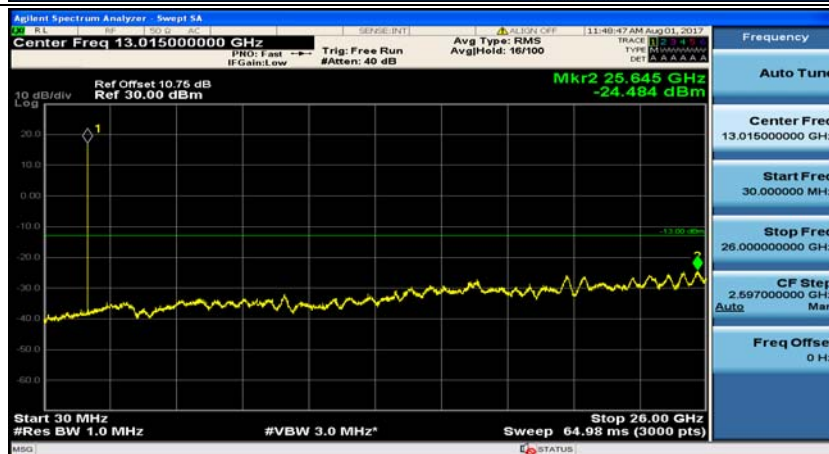

Test Graphs

Channel Bandwidth: 1.4 MHz

(Channel Bandwidth: 1.4 MHz)_MCH_QPSK_1RB#0

(Channel Bandwidth: 1.4 MHz)_MCH_QPSK_1RB#3

(Channel Bandwidth: 1.4 MHz)_HCH_QPSK_1RB#0

(Channel Bandwidth: 1.4 MHz)_HCH_QPSK_1RB#3