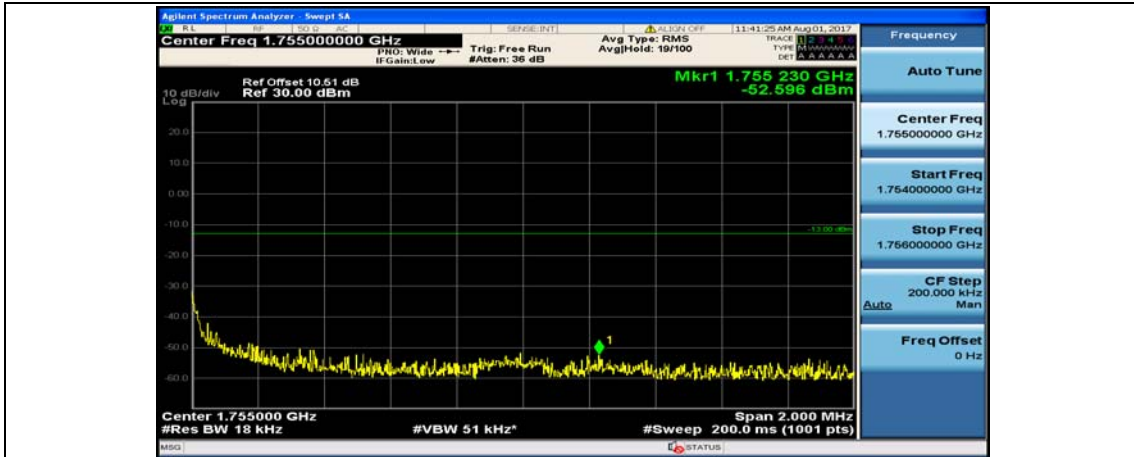

(Channel Bandwidth:20 MHz)_LCH_QPSK_50RB#25

(Channel Bandwidth:20 MHz)_LCH_QPSK_50RB#50

(Channel Bandwidth:20 MHz)_LCH_QPSK_100RB#0

(Channel Bandwidth:20 MHz)_HCH_QPSK_1RB#0

(Channel Bandwidth:20 MHz)_HCH_QPSK_1RB#49