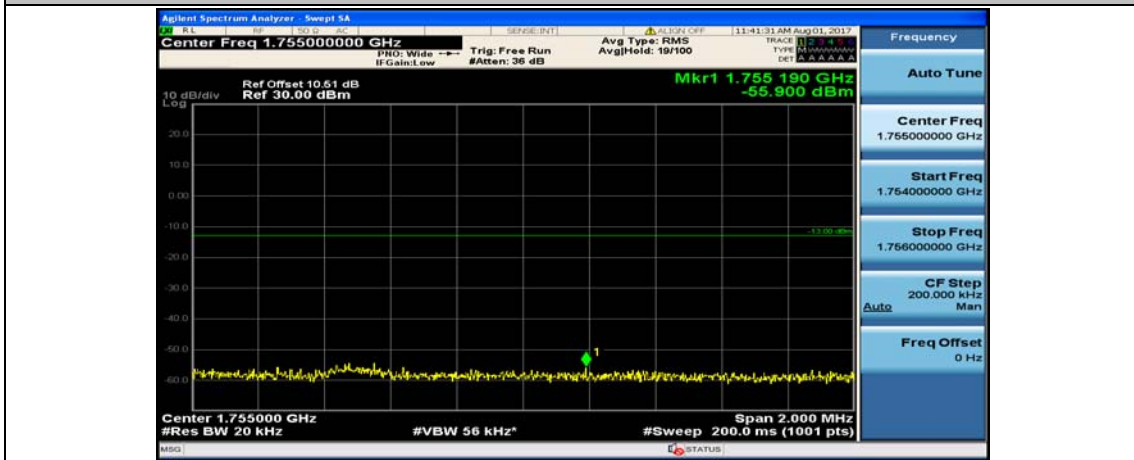

(Channel Bandwidth:20 MHz)_LCH_QPSK_50RB#25

(Channel Bandwidth:20 MHz)_LCH_QPSK_50RB#50

(Channel Bandwidth:20 MHz)_LCH_QPSK_100RB#0

(Channel Bandwidth:20 MHz)_HCH_QPSK_1RB#0

(Channel Bandwidth:20 MHz)_HCH_QPSK_1RB#49