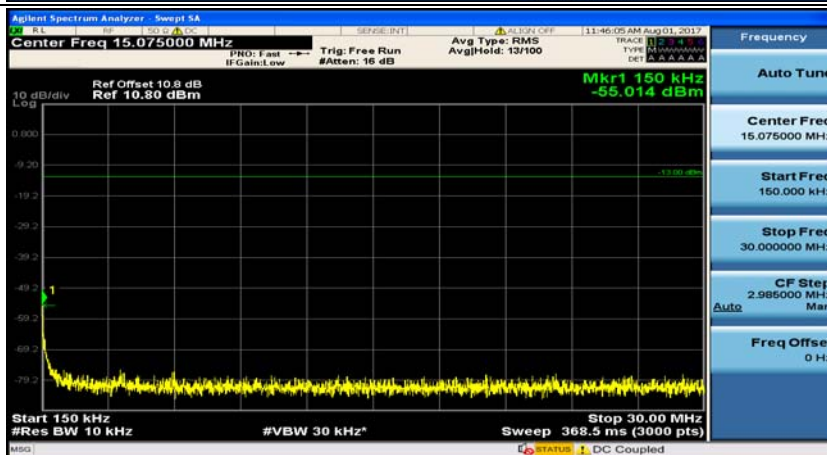

Test Graphs

Channel Bandwidth: 1.4 MHz

(Channel Bandwidth: 1.4 MHz)_MCH_QPSK_1RB#0

(Channel Bandwidth: 1.4 MHz)_MCH_QPSK_1RB#3

(Channel Bandwidth: 1.4 MHz)_HCH_QPSK_1RB#0

(Channel Bandwidth: 1.4 MHz)_HCH_QPSK_1RB#3