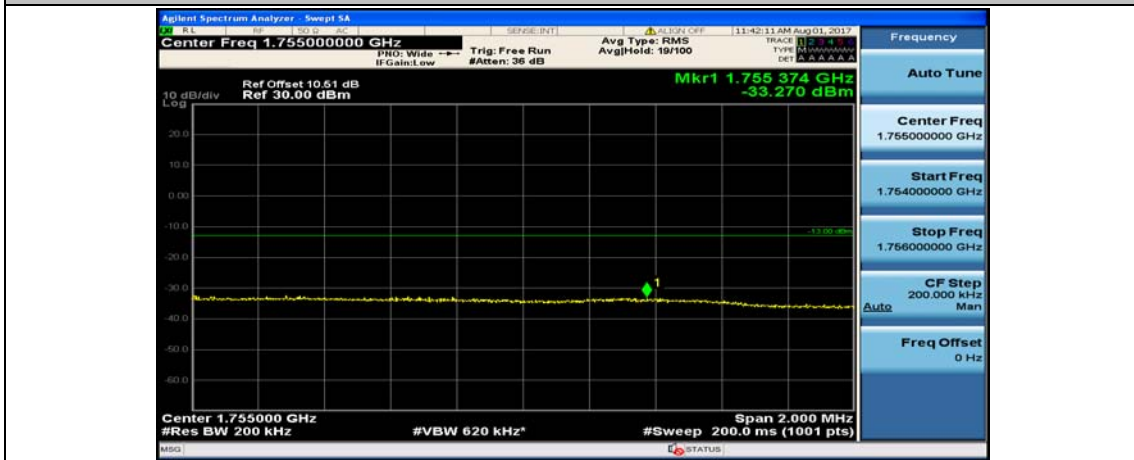

(Channel Bandwidth:20 MHz)_HCH_QPSK_50RB#25