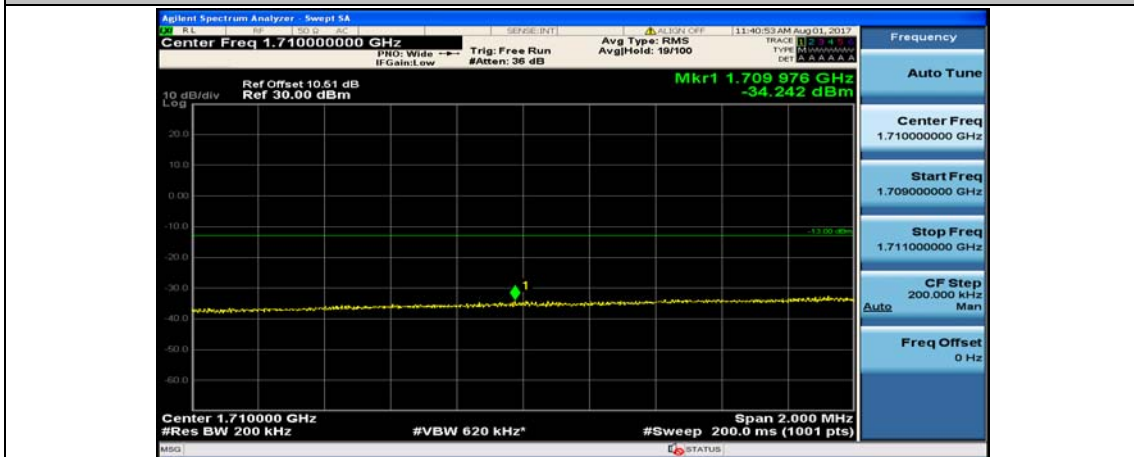

(Channel Bandwidth:20 MHz)_LCH_16QAM_1RB#0

(Channel Bandwidth:20 MHz)_LCH_16QAM_1RB#49

(Channel Bandwidth:20 MHz)_LCH_16QAM_1RB#99

(Channel Bandwidth:20 MHz)_LCH_16QAM_50RB#0

(Channel Bandwidth:20 MHz)_LCH_16QAM_50RB#25