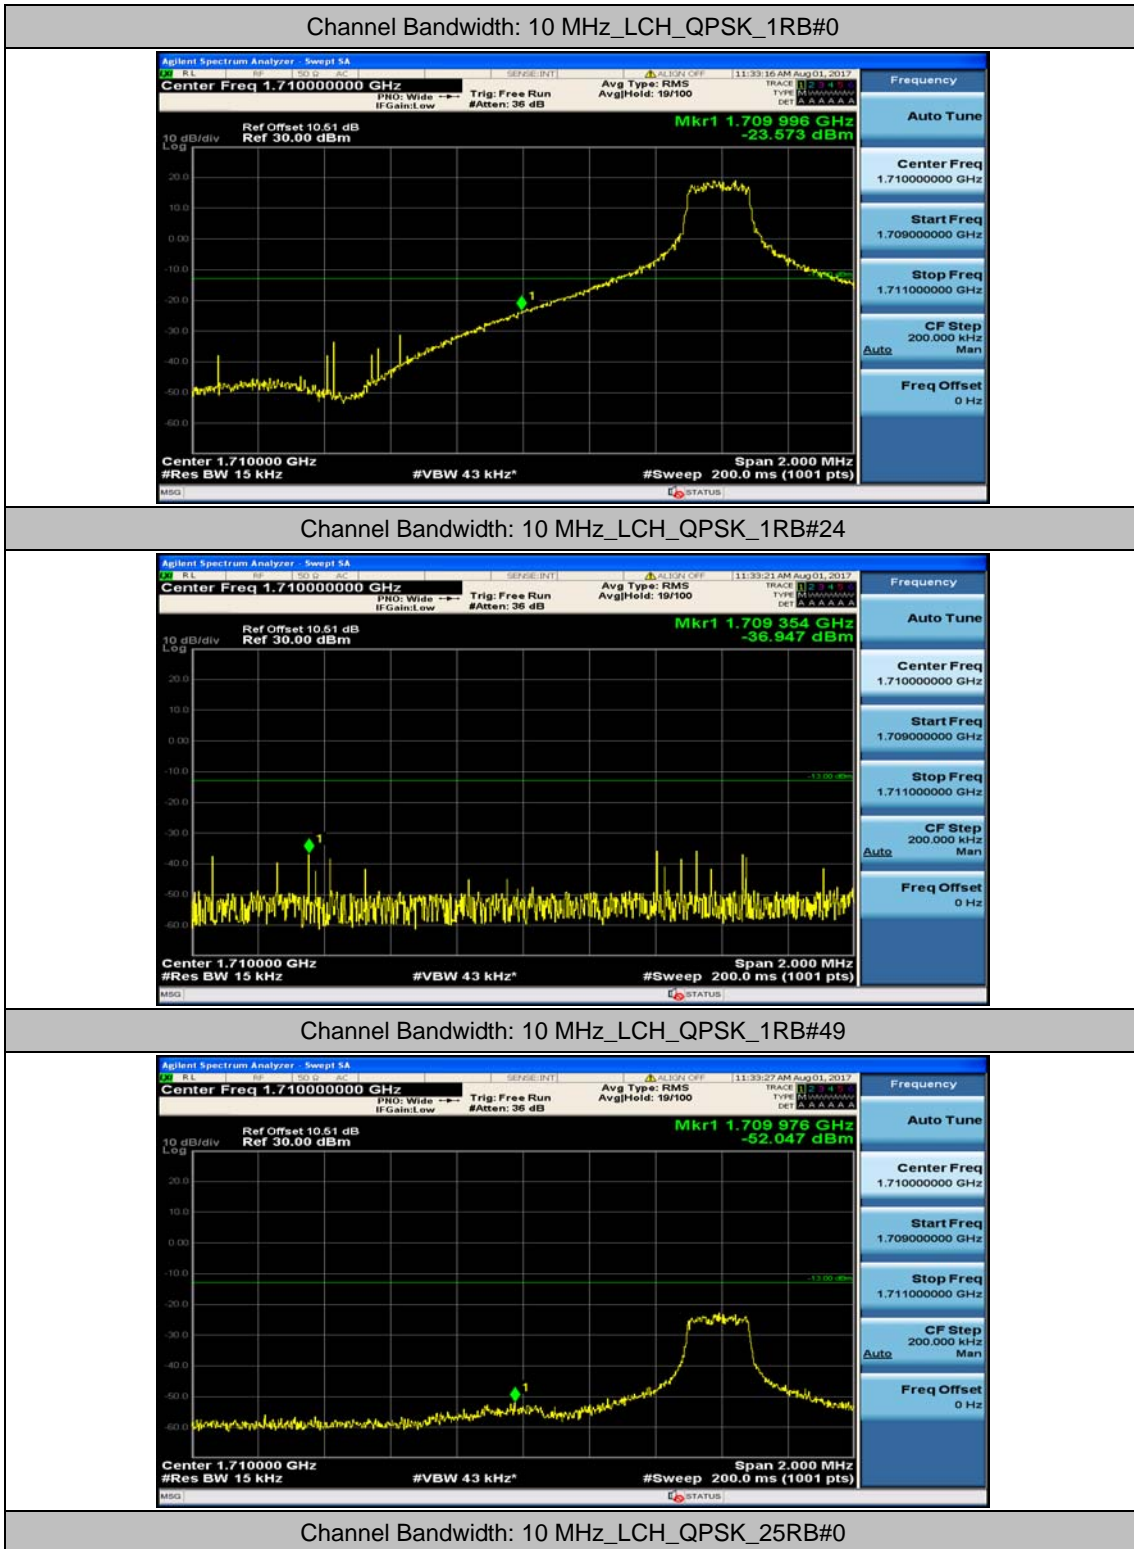

Channel Bandwidth: 10 MHz

Channel Bandwidth: 10 MHz_LCH_QPSK_25RB#12

Channel Bandwidth: 10 MHz_LCH_QPSK_25RB#25

Channel Bandwidth: 10 MHz_LCH_QPSK_50RB#0

Channel Bandwidth: 10 MHz_HCH_QPSK_1RB#0

Channel Bandwidth: 10 MHz_HCH_QPSK_1RB#24

Channel Bandwidth: 10 MHz_HCH_QPSK_1RB#49

Channel Bandwidth: 10 MHz_HCH_QPSK_25RB#0

Channel Bandwidth: 10 MHz_HCH_QPSK_25RB#12

Channel Bandwidth: 10 MHz_HCH_QPSK_25RB#25

Channel Bandwidth: 10 MHz_HCH_QPSK_50RB#0