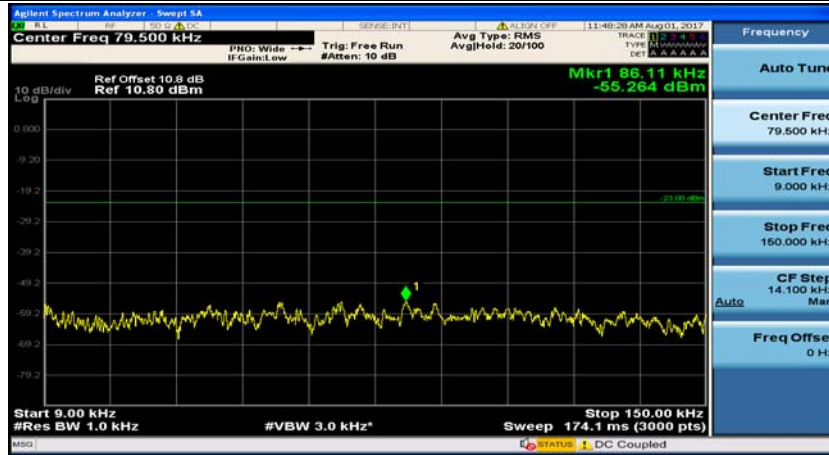

Test Graphs

Channel Bandwidth: 1.4 MHz

(Channel Bandwidth: 1.4 MHz)_MCH_QPSK_1RB#0

(Channel Bandwidth: 1.4 MHz)_MCH_QPSK_1RB#3

(Channel Bandwidth: 1.4 MHz)_HCH_QPSK_1RB#0

(Channel Bandwidth: 1.4 MHz)_HCH_QPSK_1RB#3

(Channel Bandwidth: 1.4 MHz)_LCH_16QAM_1RB#0

(Channel Bandwidth: 1.4 MHz)_LCH_16QAM_1RB#3