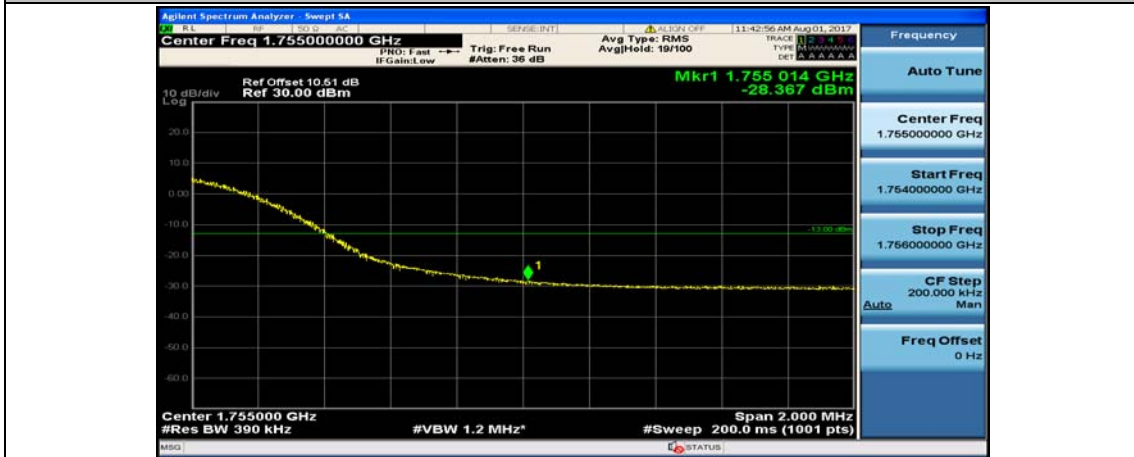

(Channel Bandwidth:20 MHz)_HCH_16QAM_50RB#0

(Channel Bandwidth:20 MHz)_HCH_16QAM_50RB#25

(Channel Bandwidth:20 MHz)_HCH_16QAM_50RB#50

(Channel Bandwidth:20 MHz)_HCH_16QAM_100RB#0

Appendix E: Conducted Spurious Emission