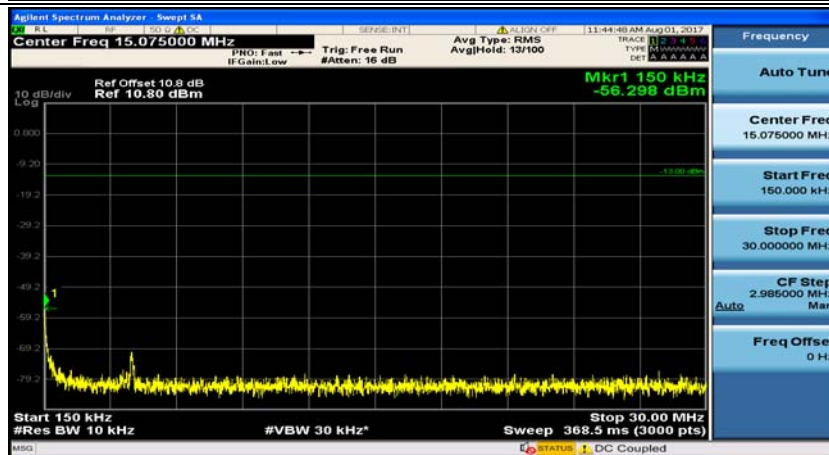

(Channel Bandwidth: 1.4 MHz)_LCH_16QAM_1RB#0

(Channel Bandwidth: 1.4 MHz)_LCH_16QAM_1RB#3