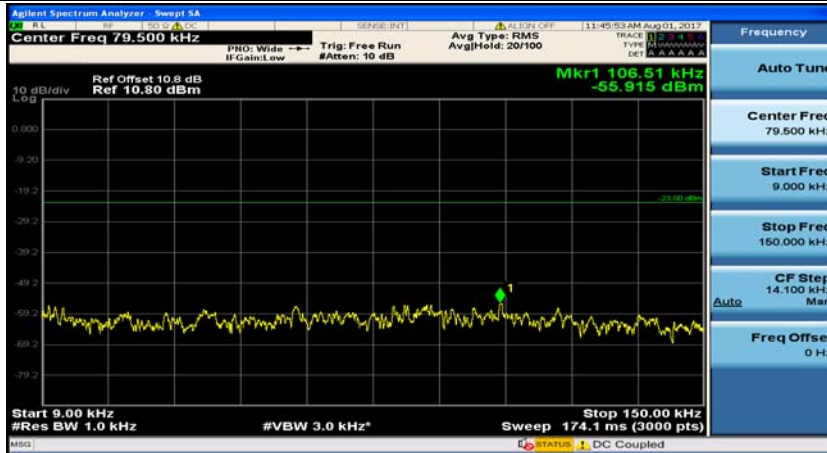

Test Graphs

Channel Bandwidth: 1.4 MHz

(Channel Bandwidth: 1.4 MHz)_MCH_QPSK_1RB#0

(Channel Bandwidth: 1.4 MHz)_MCH_QPSK_1RB#3

(Channel Bandwidth: 1.4 MHz)_HCH_QPSK_1RB#0

(Channel Bandwidth: 1.4 MHz)_HCH_QPSK_1RB#3