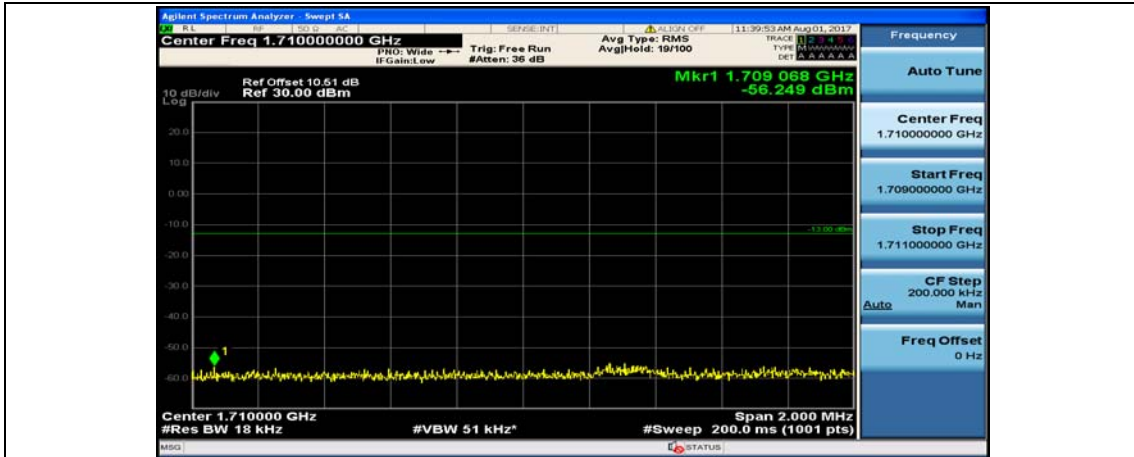

(Channel Bandwidth:15 MHz)_HCH_16QAM_37RB#38

(Channel Bandwidth:15 MHz)_HCH_16QAM_75RB#0

Channel Bandwidth: 20 MHz

(Channel Bandwidth:20 MHz)_LCH_QPSK_1RB#49

(Channel Bandwidth:20 MHz)_LCH_QPSK_1RB#99

(Channel Bandwidth:20 MHz)_LCH_QPSK_50RB#0