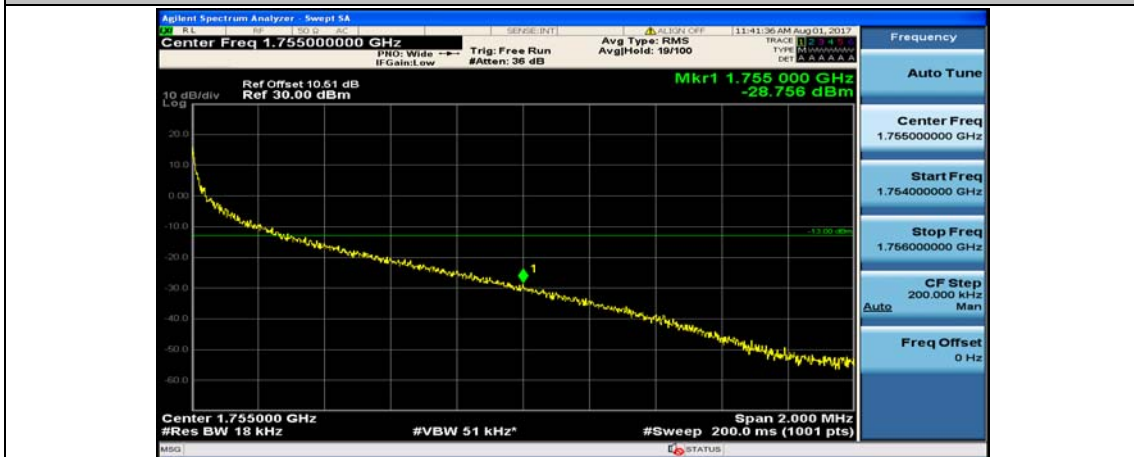

(Channel Bandwidth:20 MHz)_HCH_QPSK_1RB#99