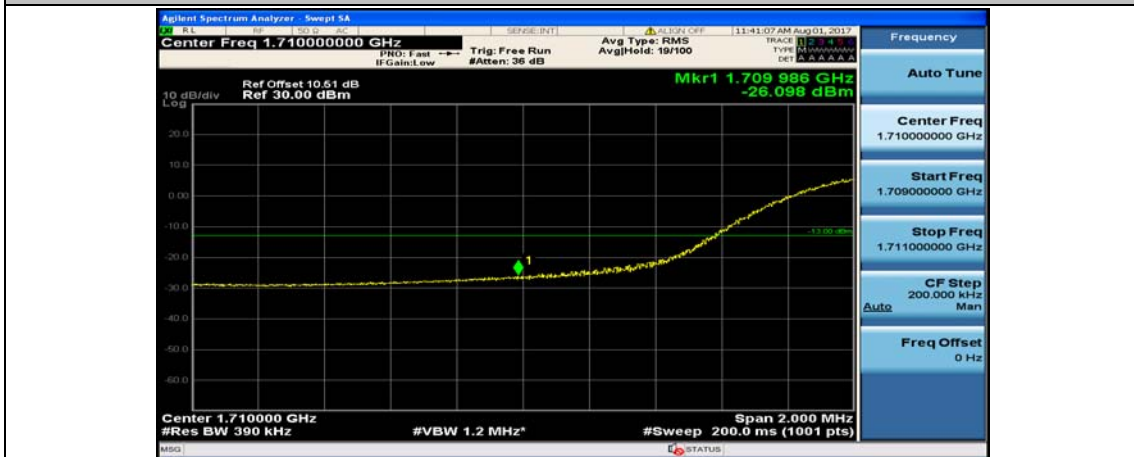

(Channel Bandwidth:20 MHz)_LCH_QPSK_100RB#0