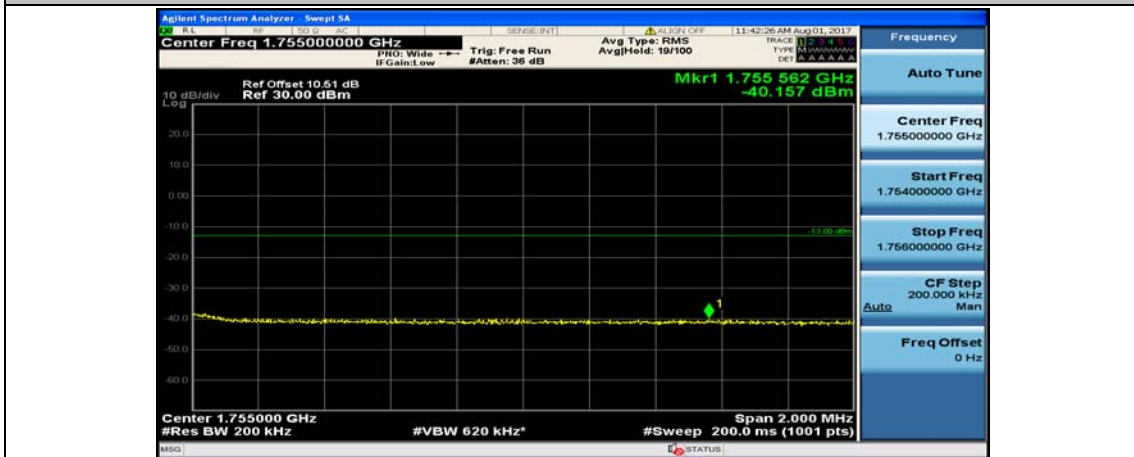

(Channel Bandwidth:20 MHz)_LCH_16QAM_50RB#50

(Channel Bandwidth:20 MHz)_LCH_16QAM_100RB#0

(Channel Bandwidth:20 MHz)_HCH_16QAM_1RB#0

(Channel Bandwidth:20 MHz)_HCH_16QAM_1RB#49

(Channel Bandwidth:20 MHz)_HCH_16QAM_1RB#99

(Channel Bandwidth:20 MHz)_HCH_16QAM_50RB#0

(Channel Bandwidth:20 MHz)_HCH_16QAM_50RB#25

(Channel Bandwidth:20 MHz)_HCH_16QAM_50RB#50

(Channel Bandwidth:20 MHz)_HCH_16QAM_100RB#0

Appendix E: Conducted Spurious Emission