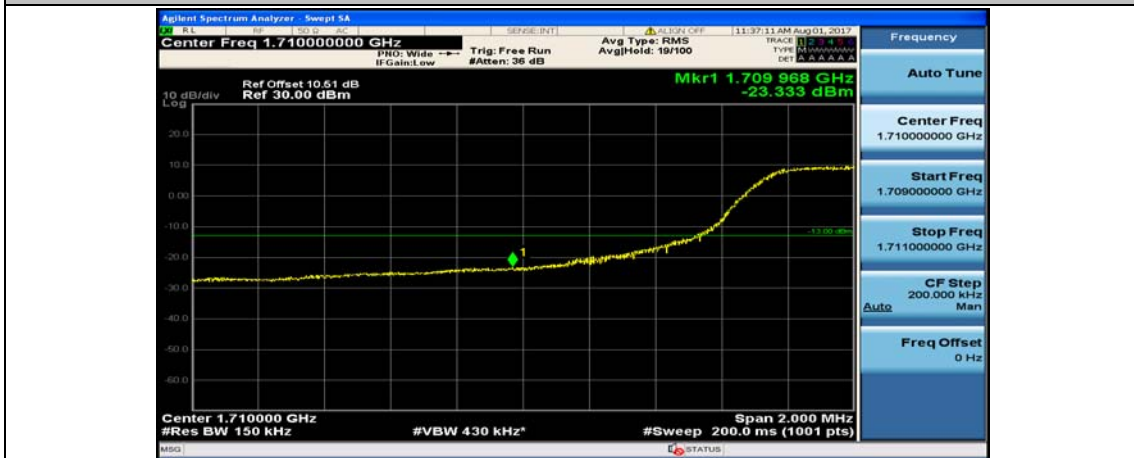

(Channel Bandwidth:15 MHz)_LCH_QPSK_37RB#0