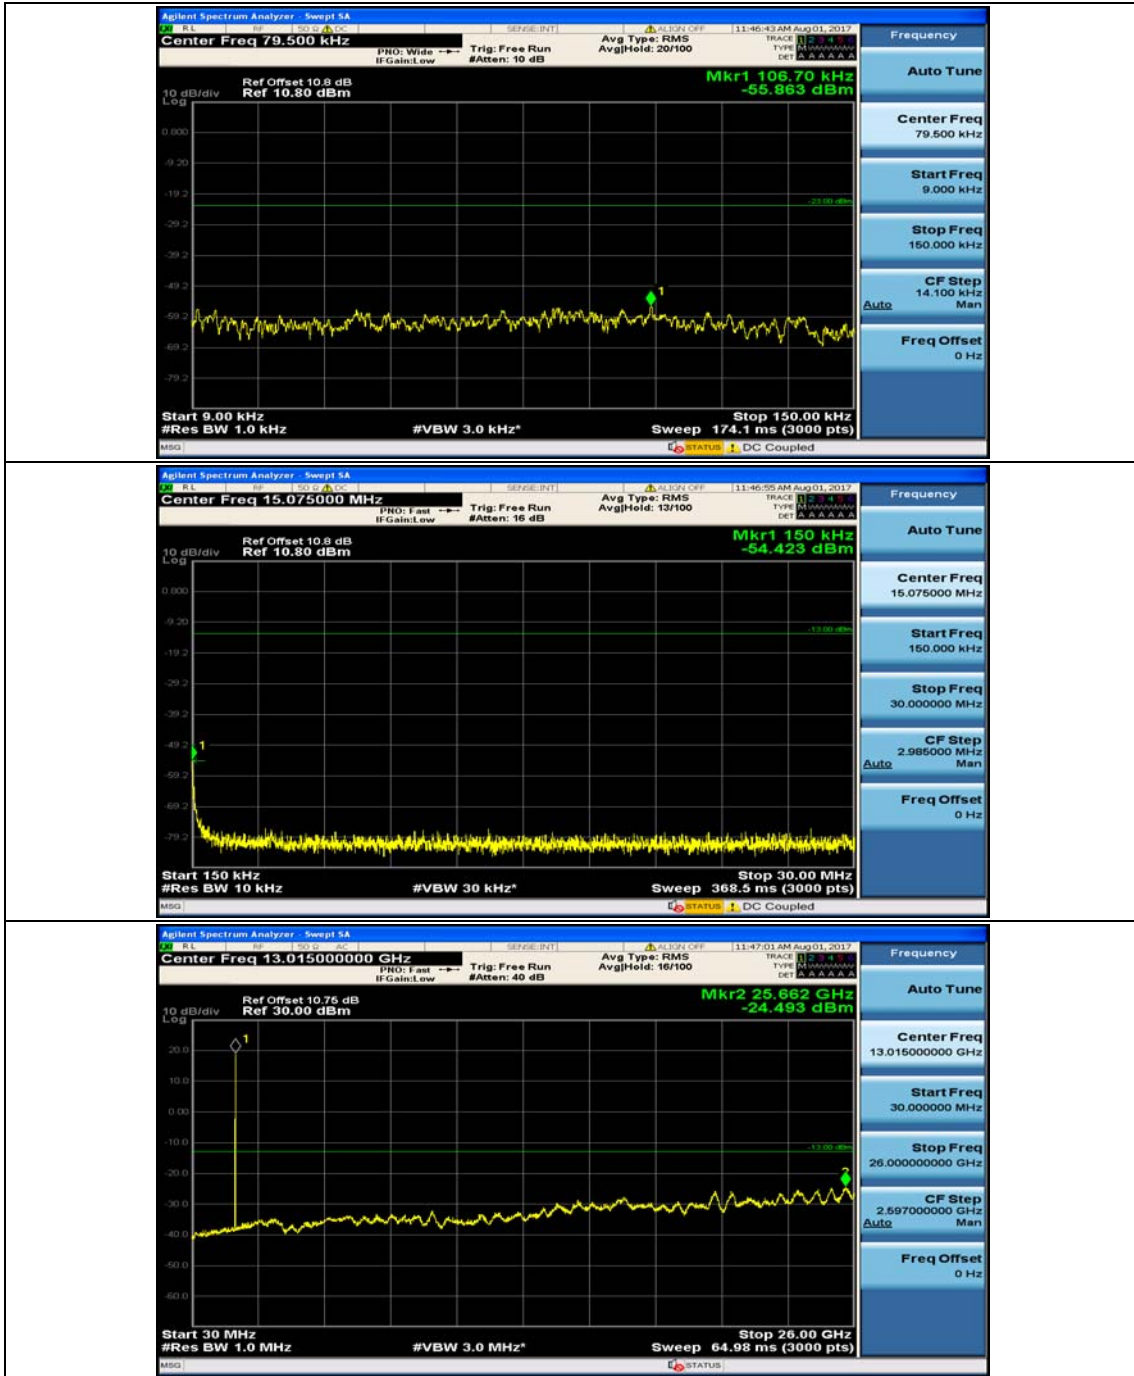

Test Graphs

Channel Bandwidth: 1.4 MHz

(Channel Bandwidth: 1.4 MHz)_MCH_QPSK_1RB#0

(Channel Bandwidth: 1.4 MHz)_MCH_QPSK_1RB#3

(Channel Bandwidth: 1.4 MHz)_HCH_QPSK_1RB#0

(Channel Bandwidth: 1.4 MHz)_HCH_QPSK_1RB#3