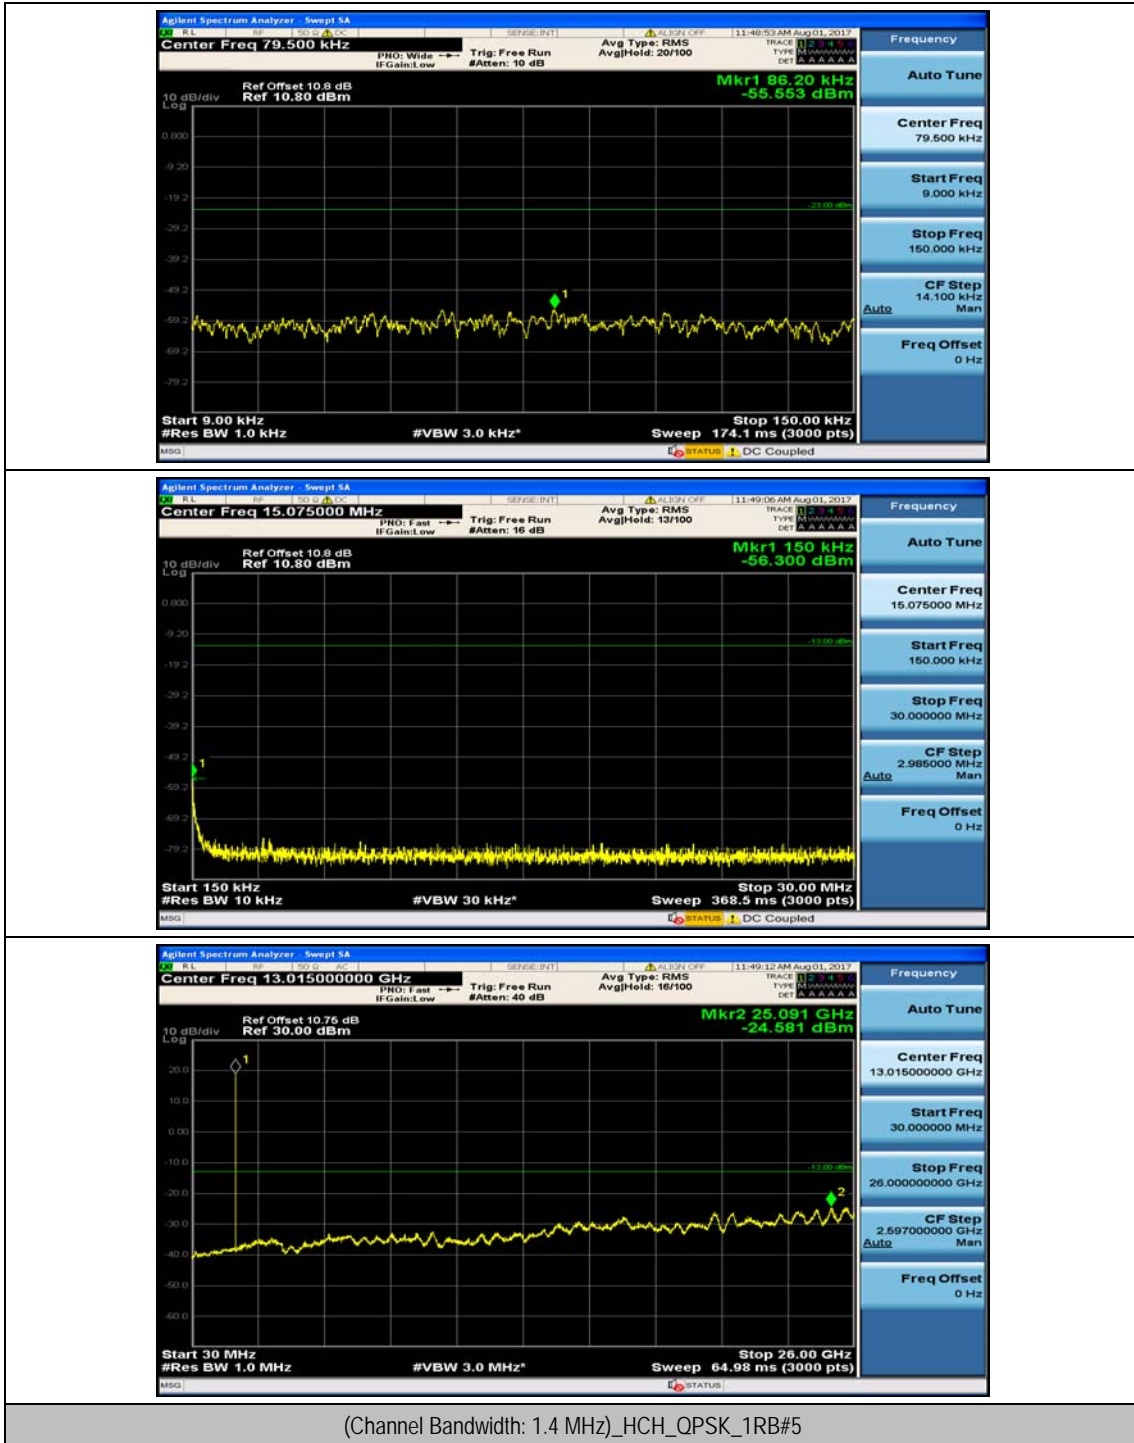

Test Graphs

Channel Bandwidth: 1.4 MHz

(Channel Bandwidth: 1.4 MHz)_MCH_QPSK_1RB#0

(Channel Bandwidth: 1.4 MHz)_MCH_QPSK_1RB#3

(Channel Bandwidth: 1.4 MHz)_HCH_QPSK_1RB#0

(Channel Bandwidth: 1.4 MHz)_HCH_QPSK_1RB#3