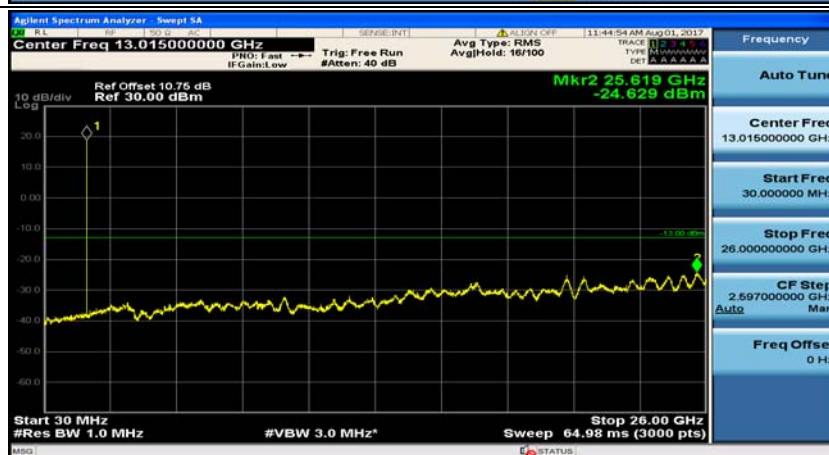

(Channel Bandwidth: 1.4 MHz)_LCH_16QAM_1RB#0

(Channel Bandwidth: 1.4 MHz)_LCH_16QAM_1RB#3