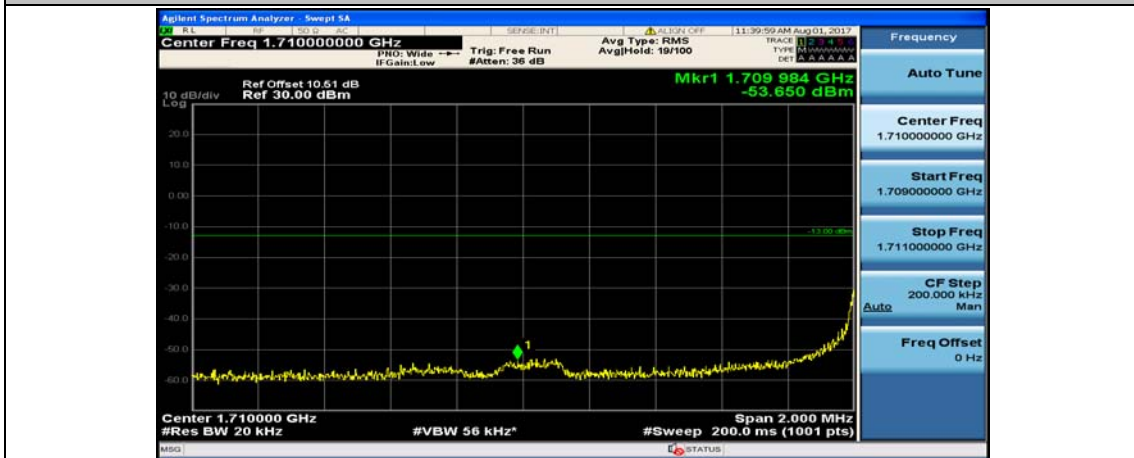

(Channel Bandwidth:15 MHz)_HCH_16QAM_37RB#38

(Channel Bandwidth:15 MHz)_HCH_16QAM_75RB#0

Channel Bandwidth: 20 MHz

(Channel Bandwidth:20 MHz)_LCH_QPSK_1RB#49

(Channel Bandwidth:20 MHz)_LCH_QPSK_1RB#99

(Channel Bandwidth:20 MHz)_LCH_QPSK_50RB#0