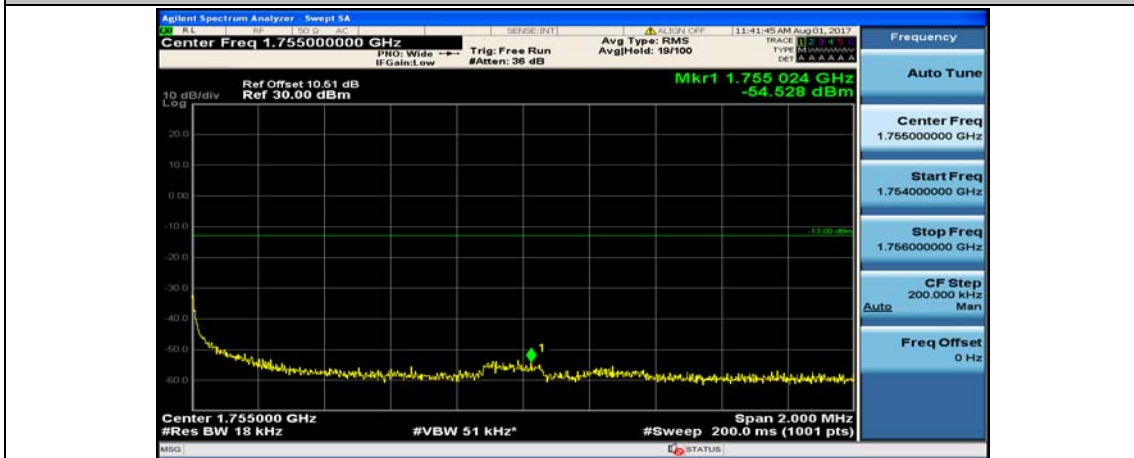

(Channel Bandwidth:20 MHz)_HCH_16QAM_1RB#0