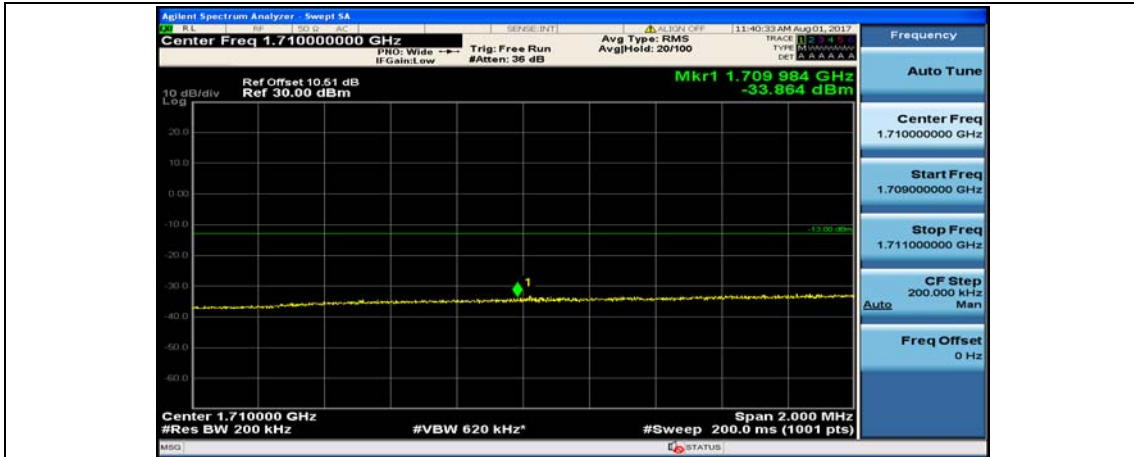

(Channel Bandwidth:20 MHz)_LCH_QPSK_50RB#25