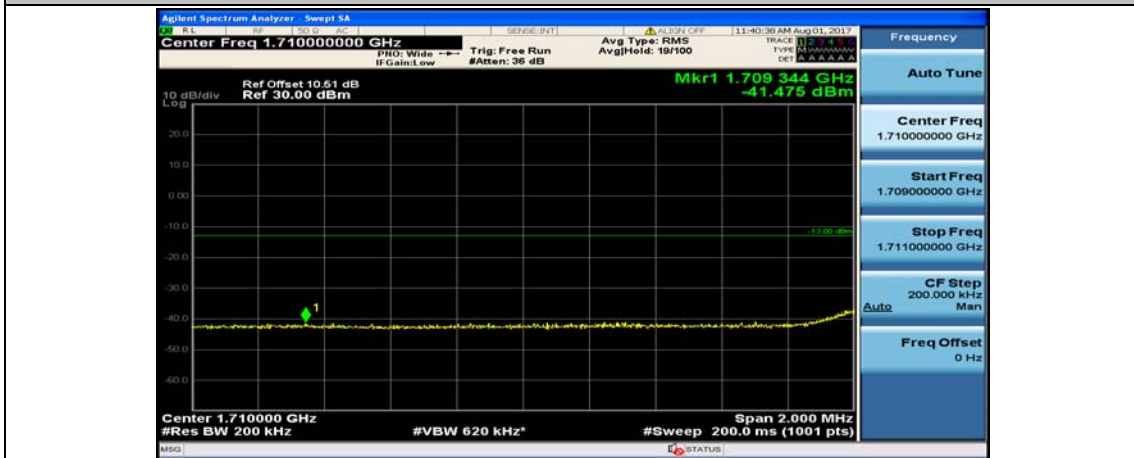

(Channel Bandwidth:20 MHz)_LCH_QPSK_50RB#50