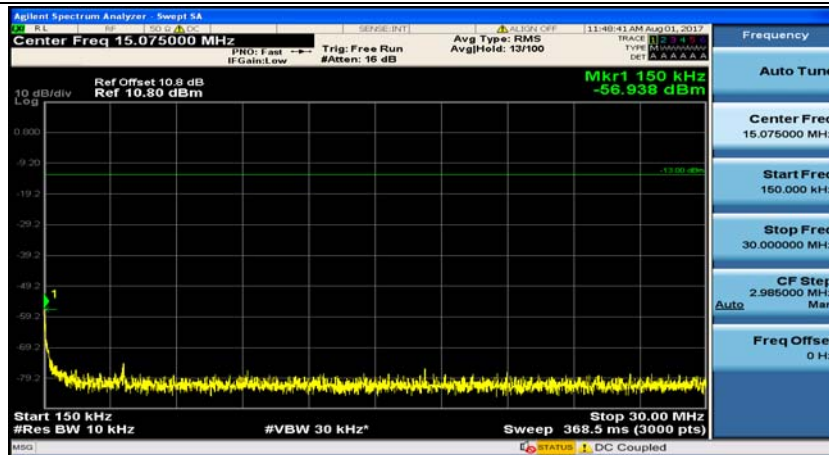

Test Graphs

Channel Bandwidth: 1.4 MHz

(Channel Bandwidth: 1.4 MHz)_MCH_QPSK_1RB#0

(Channel Bandwidth: 1.4 MHz)_MCH_QPSK_1RB#3

(Channel Bandwidth: 1.4 MHz)_HCH_QPSK_1RB#0

(Channel Bandwidth: 1.4 MHz)_HCH_QPSK_1RB#3