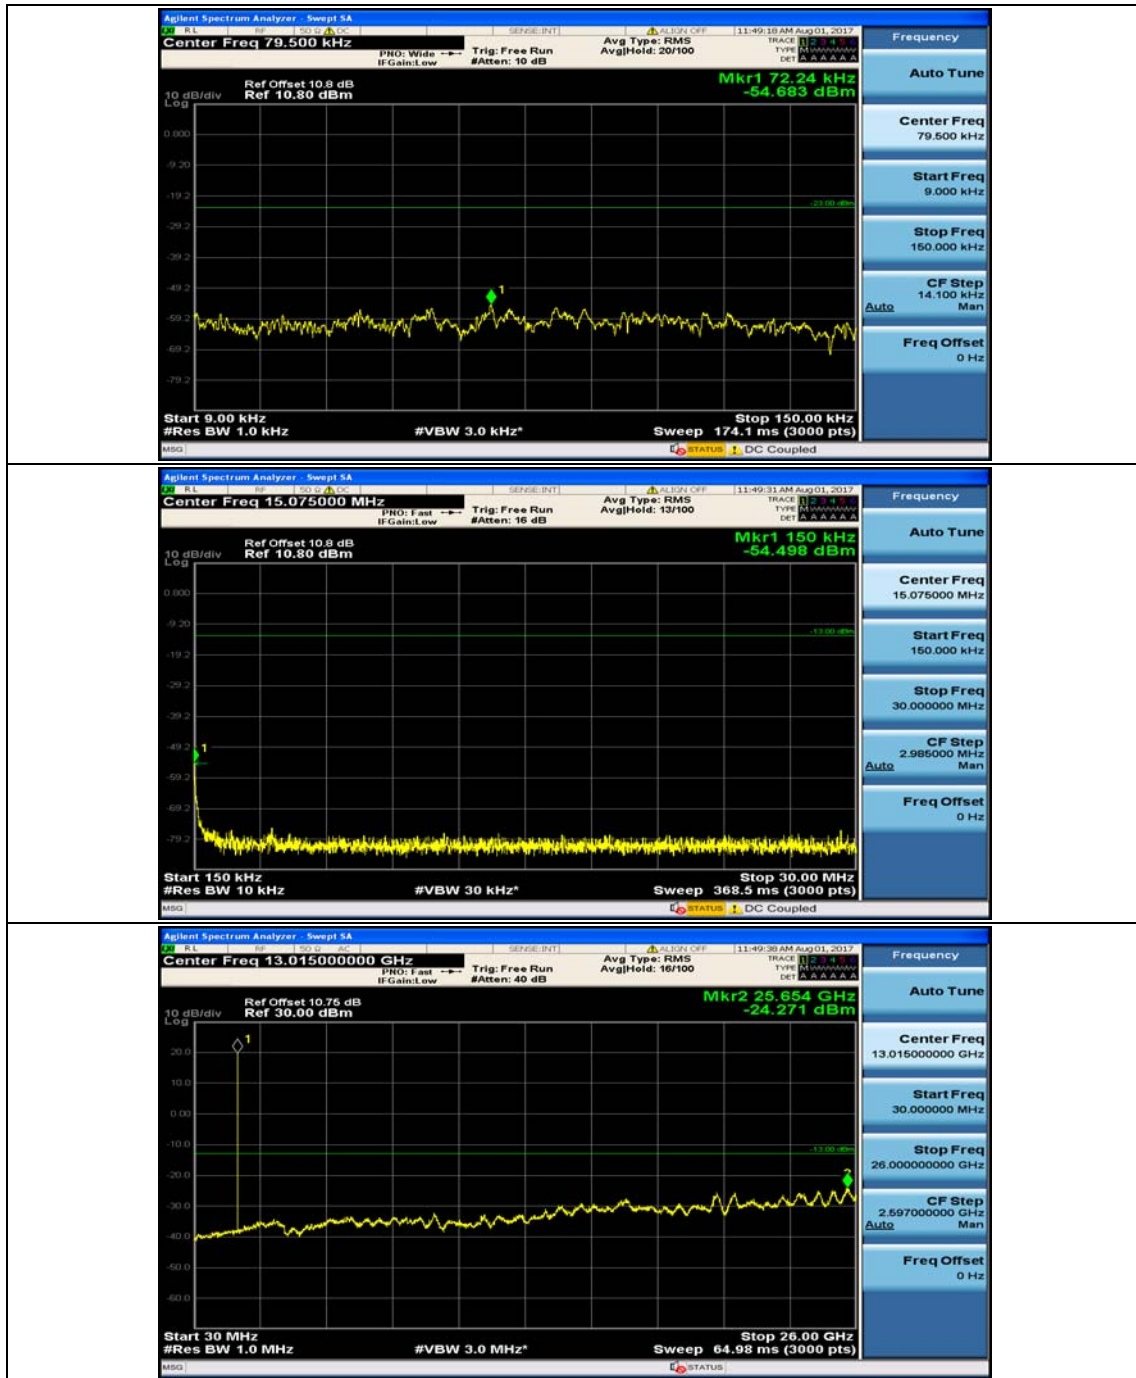

Test Graphs

Channel Bandwidth: 1.4 MHz

(Channel Bandwidth: 1.4 MHz)_MCH_QPSK_1RB#0

(Channel Bandwidth: 1.4 MHz)_MCH_QPSK_1RB#3

(Channel Bandwidth: 1.4 MHz)_HCH_QPSK_1RB#0

(Channel Bandwidth: 1.4 MHz)_HCH_QPSK_1RB#3