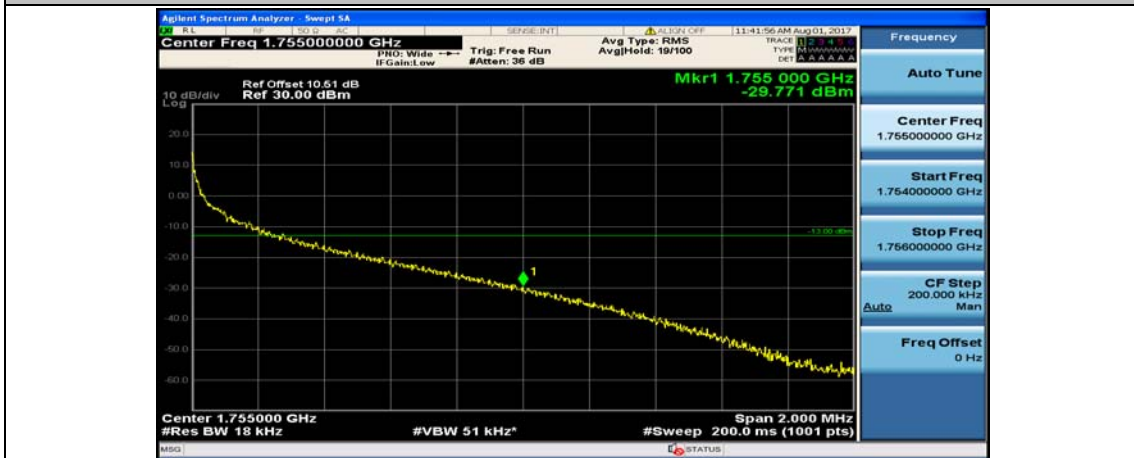

(Channel Bandwidth:20 MHz)_LCH_16QAM_50RB#50

(Channel Bandwidth:20 MHz)_LCH_16QAM_100RB#0

(Channel Bandwidth:20 MHz)_HCH_16QAM_1RB#0

(Channel Bandwidth:20 MHz)_HCH_16QAM_1RB#49

(Channel Bandwidth:20 MHz)_HCH_16QAM_1RB#99

(Channel Bandwidth:20 MHz)_HCH_16QAM_50RB#0

(Channel Bandwidth:20 MHz)_HCH_16QAM_50RB#25

(Channel Bandwidth:20 MHz)_HCH_16QAM_50RB#50

(Channel Bandwidth:20 MHz)_HCH_16QAM_100RB#0

Appendix E: Conducted Spurious Emission