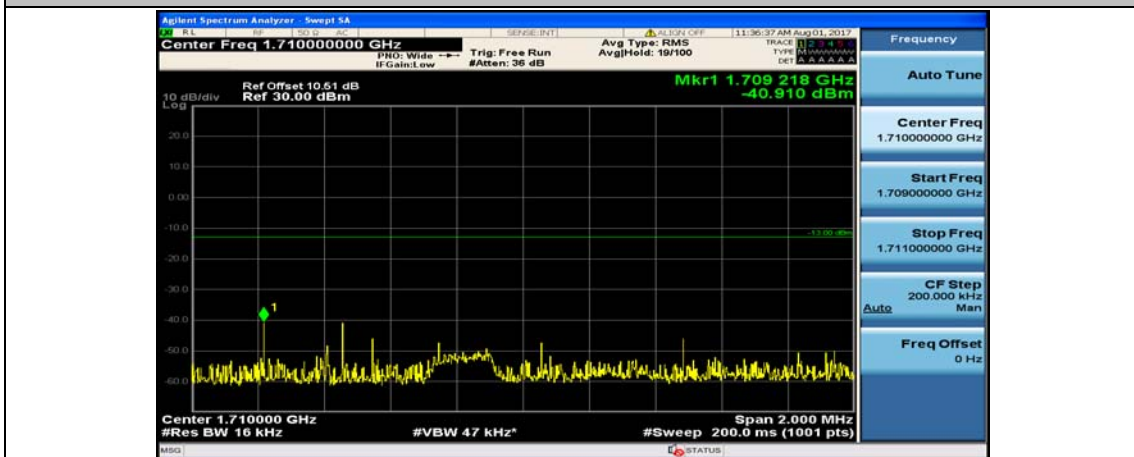

(Channel Bandwidth:15 MHz)_LCH_QPSK_1RB#37