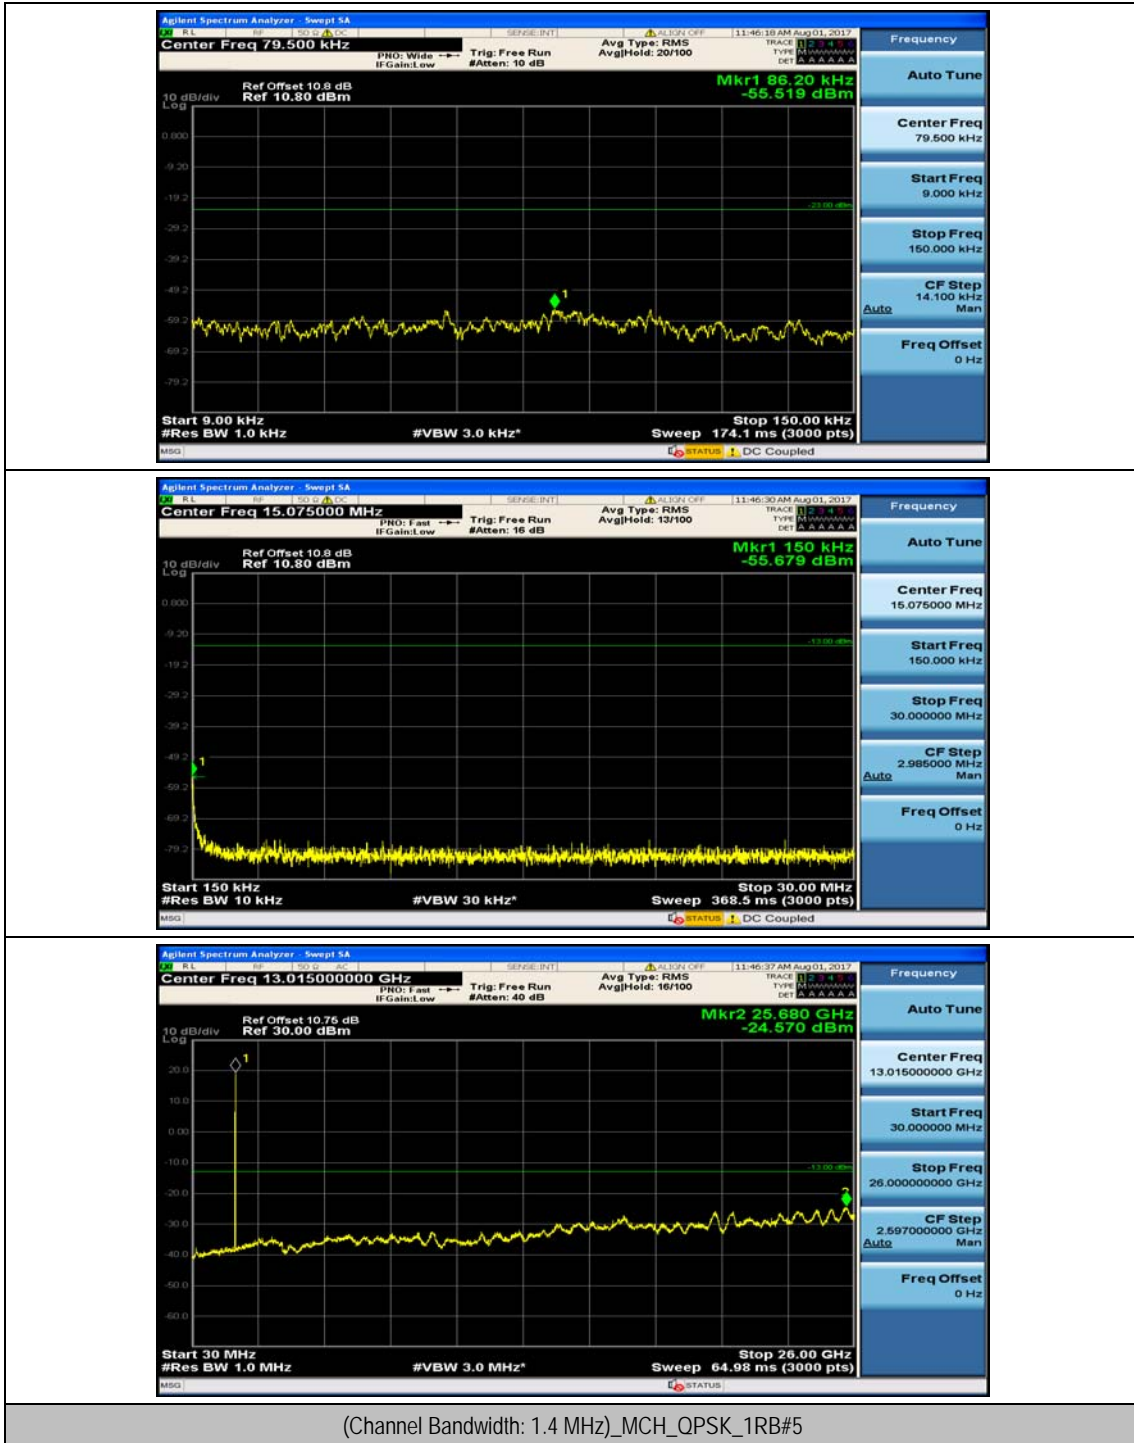

Test Graphs

Channel Bandwidth: 1.4 MHz

(Channel Bandwidth: 1.4 MHz)_MCH_QPSK_1RB#0

(Channel Bandwidth: 1.4 MHz)_MCH_QPSK_1RB#3

(Channel Bandwidth: 1.4 MHz)_HCH_QPSK_1RB#0

(Channel Bandwidth: 1.4 MHz)_HCH_QPSK_1RB#3