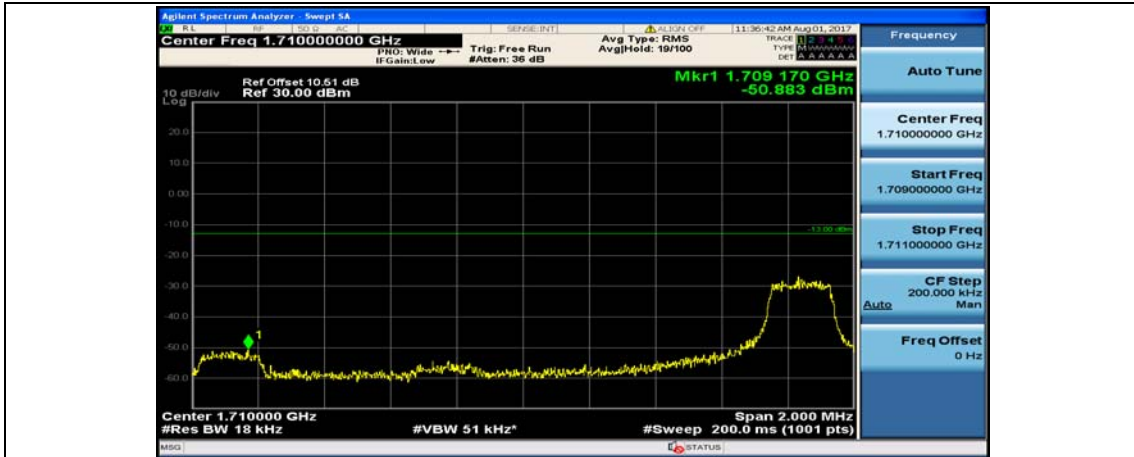

(Channel Bandwidth:15 MHz)_LCH_QPSK_1RB#74