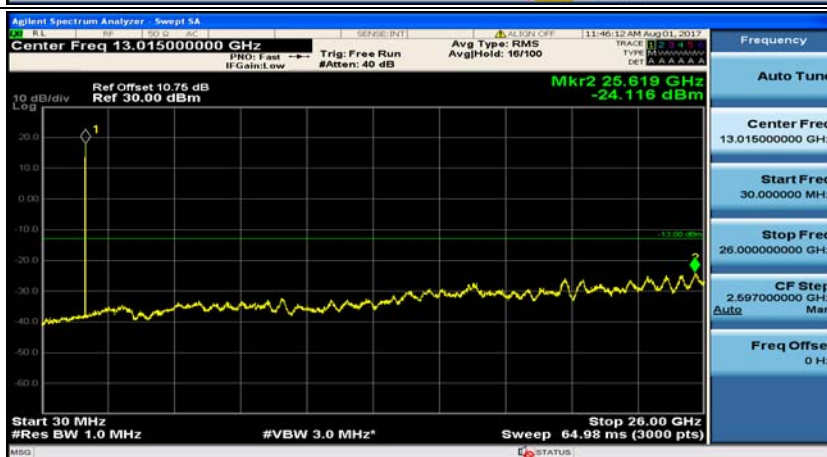

Test Graphs

Channel Bandwidth: 1.4 MHz

(Channel Bandwidth: 1.4 MHz)_MCH_QPSK_1RB#0

(Channel Bandwidth: 1.4 MHz)_MCH_QPSK_1RB#3

(Channel Bandwidth: 1.4 MHz)_HCH_QPSK_1RB#0

(Channel Bandwidth: 1.4 MHz)_HCH_QPSK_1RB#3