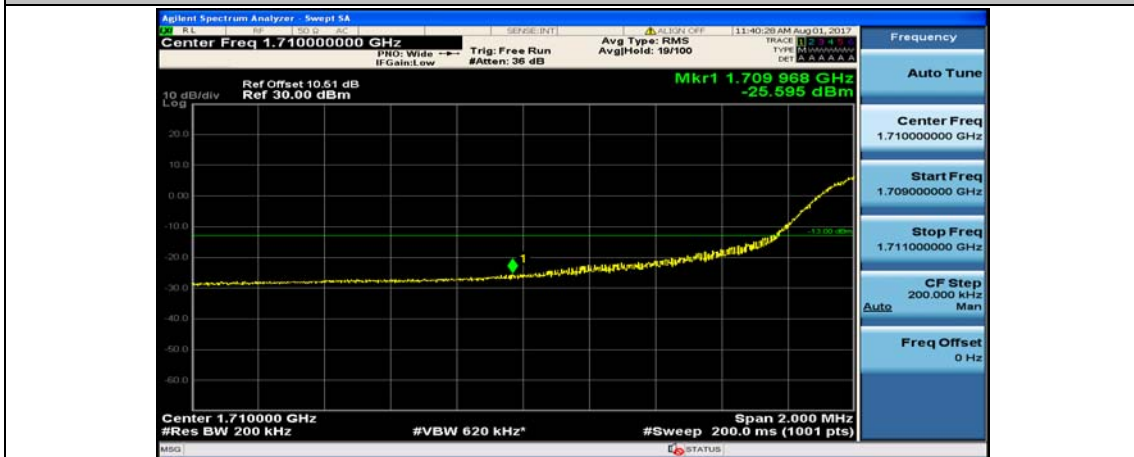

(Channel Bandwidth:15 MHz)_HCH_16QAM_37RB#38

(Channel Bandwidth:15 MHz)_HCH_16QAM_75RB#0

Channel Bandwidth: 20 MHz

(Channel Bandwidth:20 MHz)_LCH_QPSK_1RB#49

(Channel Bandwidth:20 MHz)_LCH_QPSK_1RB#99

(Channel Bandwidth:20 MHz)_LCH_QPSK_50RB#0