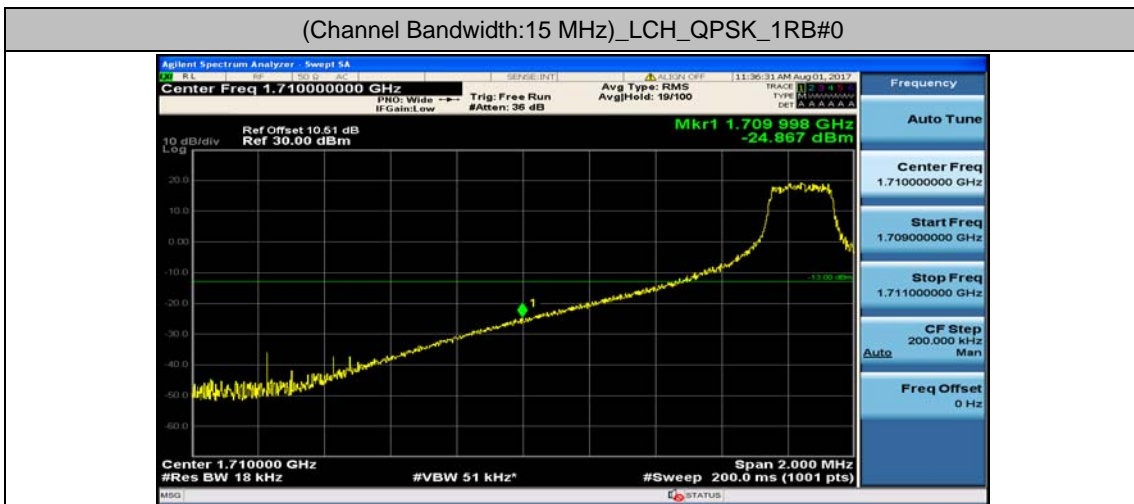

Channel Bandwidth: 10 MHz_HCH_16QAM_25RB#0

Channel Bandwidth: 10 MHz_HCH_16QAM_25RB#12

Channel Bandwidth: 10 MHz_HCH_16QAM_25RB#25

Channel Bandwidth: 10 MHz_HCH_16QAM_50RB#0

Channel Bandwidth: 15 MHz

(Channel Bandwidth:15 MHz)_LCH_QPSK_1RB#0