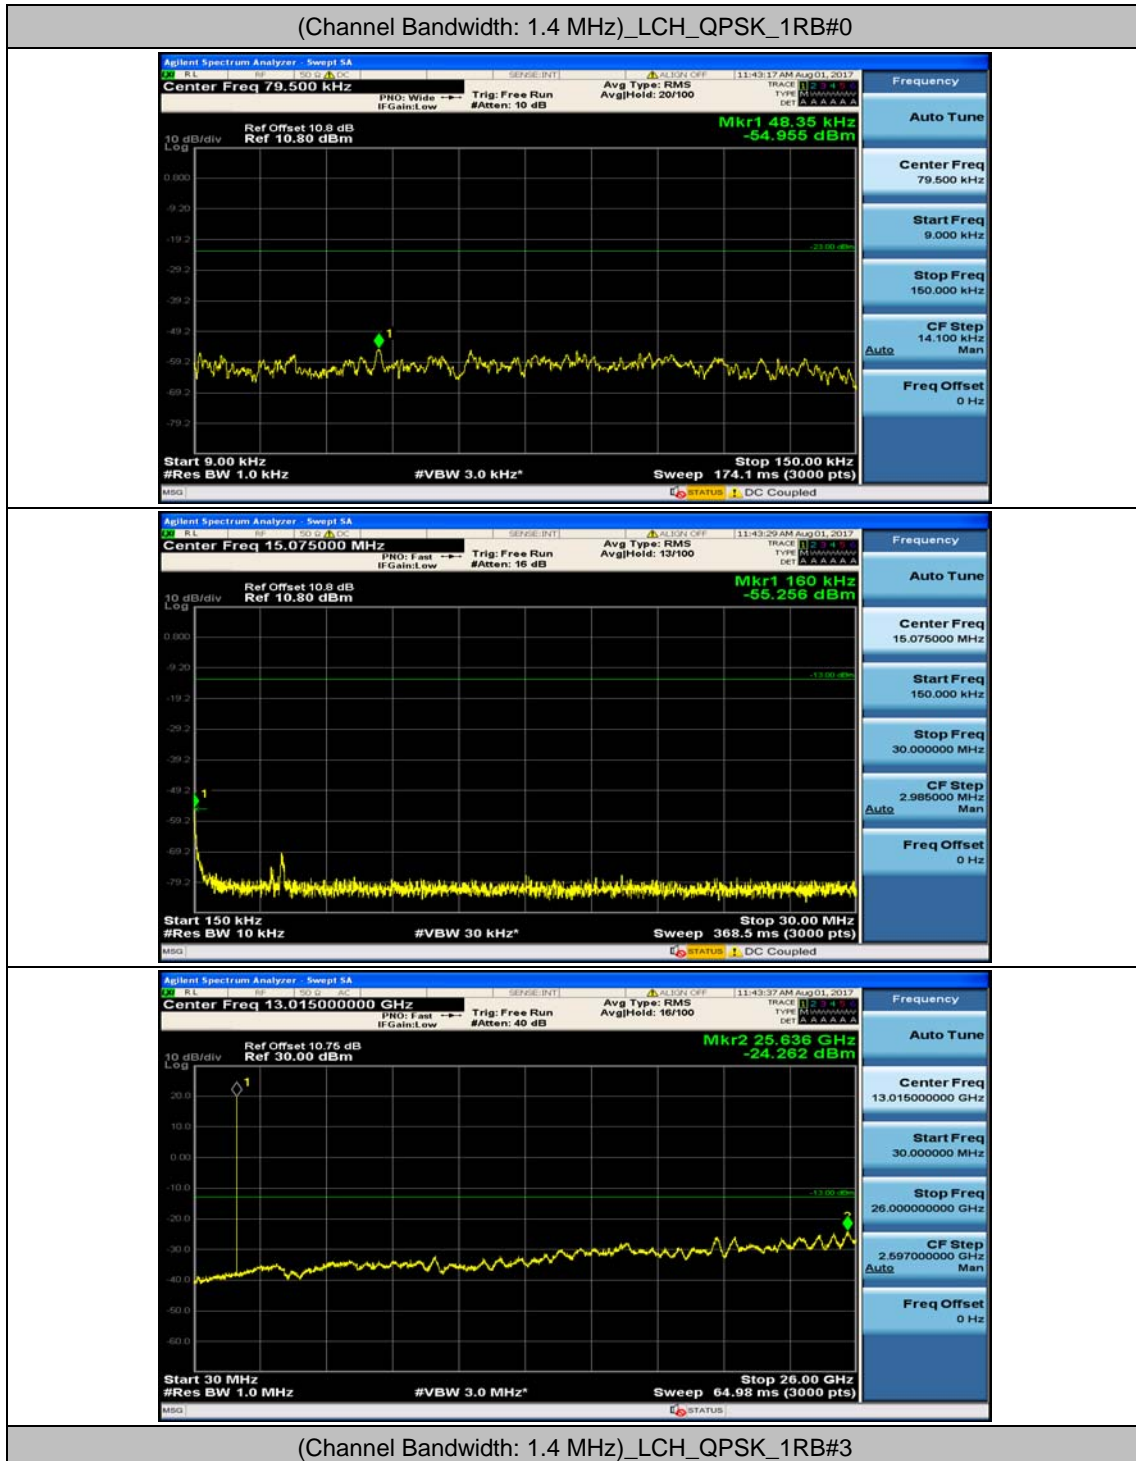

Appendix E: Conducted Spurious Emission

Test Graphs

Channel Bandwidth: 1.4 MHz