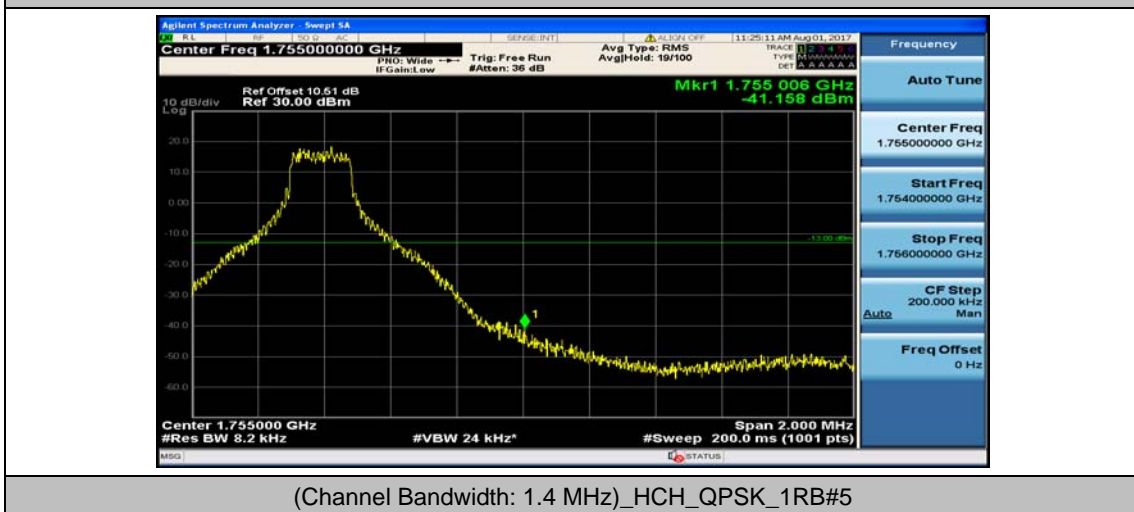

(Channel Bandwidth: 1.4 MHz)_HCH_QPSK_1RB#3

(Channel Bandwidth: 1.4 MHz)_HCH_QPSK_1RB#5