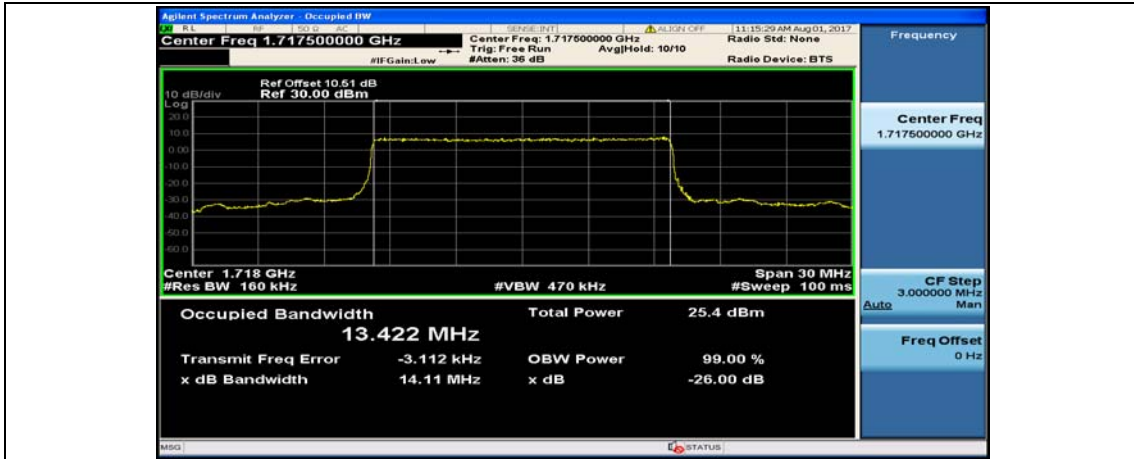

Channel Bandwidth: 10 MHz_LCH_16QAM_50RB#0

Channel Bandwidth: 10 MHz_MCH_16QAM_50RB#0

Channel Bandwidth: 10 MHz_HCH_16QAM_50RB#0

Channel Bandwidth: 15 MHz

(Channel Bandwidth:15 MHz)_LCH_QPSK_75RB#0

(Channel Bandwidth:15 MHz)_MCH_QPSK_75RB#0