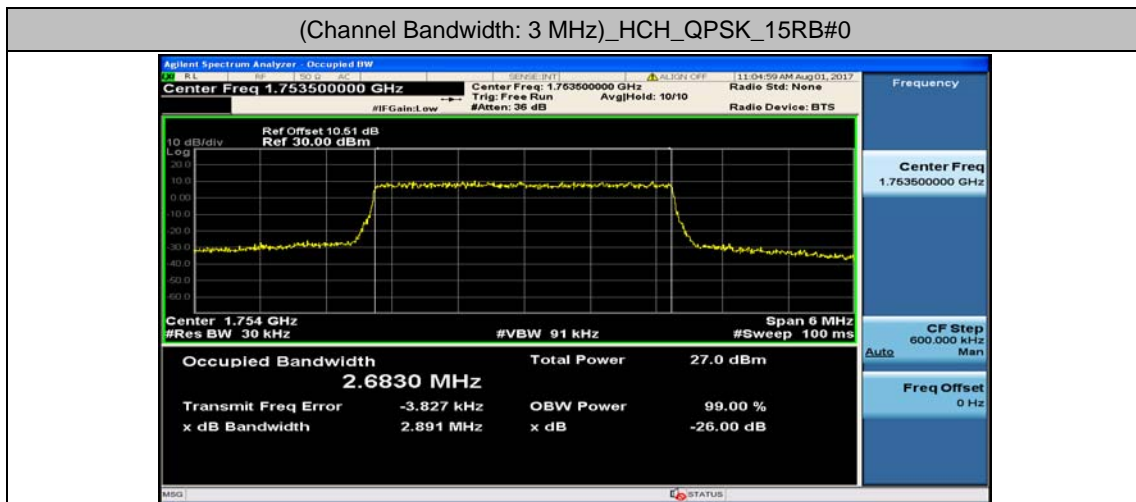

Channel Bandwidth: 3 MHz

(Channel Bandwidth: 3 MHz)_LCH_QPSK_15RB#0

(Channel Bandwidth: 3 MHz)_MCH_QPSK_15RB#0

(Channel Bandwidth: 3 MHz)_HCH_QPSK_15RB#0

(Channel Bandwidth: 3 MHz)_LCH_16QAM_15RB#0

(Channel Bandwidth: 3 MHz)_MCH_16QAM_15RB#0