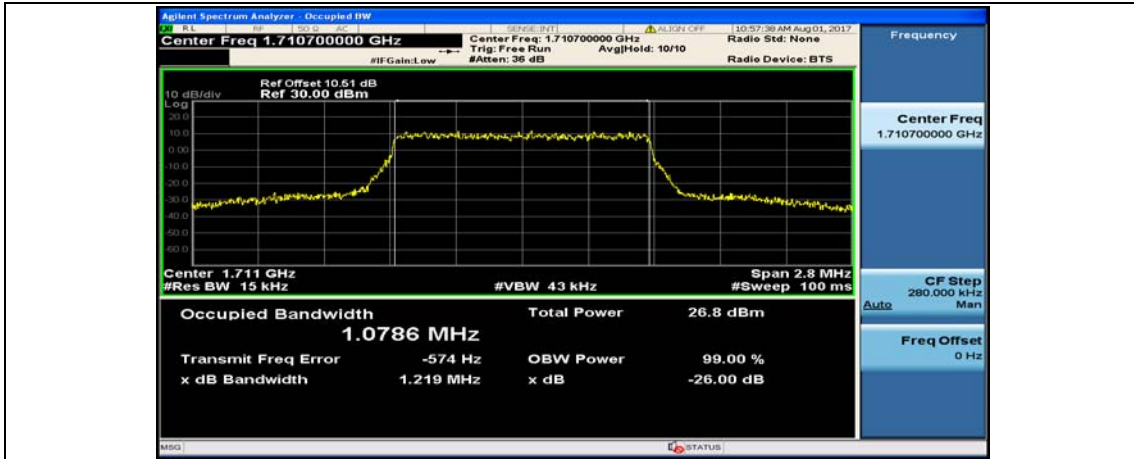

(Channel Bandwidth: 1.4 MHz)_MCH_QPSK_6RB#0

(Channel Bandwidth: 1.4 MHz)_HCH_QPSK_6RB#0

(Channel Bandwidth: 1.4 MHz)_LCH_16QAM_6RB#0

(Channel Bandwidth: 1.4 MHz)_MCH_16QAM_6RB#0

(Channel Bandwidth: 1.4 MHz)_HCH_16QAM_6RB#0

Channel Bandwidth: 3 MHz

(Channel Bandwidth: 3 MHz)_LCH_QPSK_15RB#0

(Channel Bandwidth: 3 MHz)_MCH_QPSK_15RB#0

(Channel Bandwidth: 3 MHz)_HCH_QPSK_15RB#0

(Channel Bandwidth: 3 MHz)_LCH_16QAM_15RB#0

(Channel Bandwidth: 3 MHz)_MCH_16QAM_15RB#0