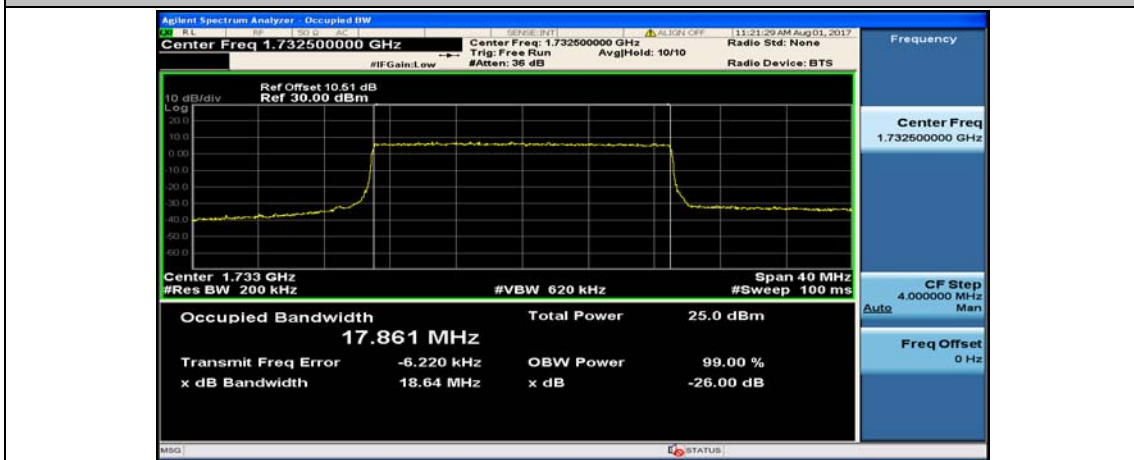

(Channel Bandwidth:15 MHz)_HCH_QPSK_75RB#0

(Channel Bandwidth:15 MHz)_LCH_16QAM_75RB#0

(Channel Bandwidth:15 MHz)_MCH_16QAM_75RB#0

(Channel Bandwidth:15 MHz)_HCH_16QAM_75RB#0

Channel Bandwidth: 20 MHz

(Channel Bandwidth:20 MHz)_LCH_QPSK_100RB#0

(Channel Bandwidth:20 MHz)_MCH_QPSK_100RB#0

(Channel Bandwidth:20 MHz)_HCH_QPSK_100RB#0

(Channel Bandwidth:20 MHz)_LCH_16QAM_100RB#0

(Channel Bandwidth:20 MHz)_MCH_16QAM_100RB#0

(Channel Bandwidth:20 MHz)_HCH_16QAM_100RB#0