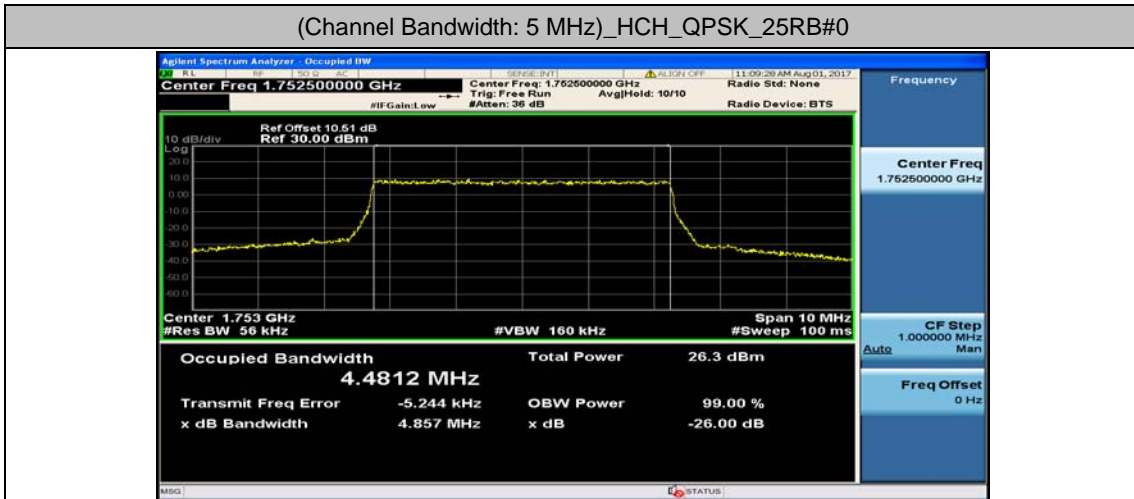

(Channel Bandwidth: 3 MHz)_HCH_16QAM_15RB#0

Channel Bandwidth: 5 MHz

(Channel Bandwidth: 5 MHz)_LCH_QPSK_25RB#0

(Channel Bandwidth: 5 MHz)_MCH_QPSK_25RB#0

(Channel Bandwidth: 5 MHz)_HCH_QPSK_25RB#0

(Channel Bandwidth: 5 MHz)_LCH_16QAM_25RB#0