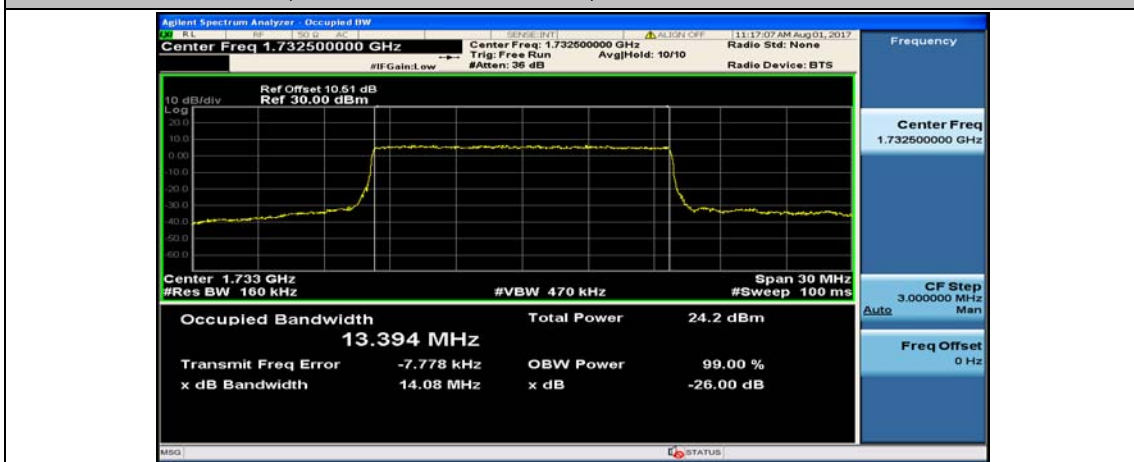

Channel Bandwidth: 10 MHz_LCH_16QAM_50RB#0

Channel Bandwidth: 10 MHz_MCH_16QAM_50RB#0

Channel Bandwidth: 10 MHz_HCH_16QAM_50RB#0

Channel Bandwidth: 15 MHz

(Channel Bandwidth:15 MHz)_LCH_QPSK_75RB#0

(Channel Bandwidth:15 MHz)_MCH_QPSK_75RB#0

(Channel Bandwidth:15 MHz)_HCH_QPSK_75RB#0

(Channel Bandwidth:15 MHz)_LCH_16QAM_75RB#0

(Channel Bandwidth:15 MHz)_MCH_16QAM_75RB#0

(Channel Bandwidth:15 MHz)_HCH_16QAM_75RB#0

Channel Bandwidth: 20 MHz

(Channel Bandwidth:20 MHz)_LCH_QPSK_100RB#0