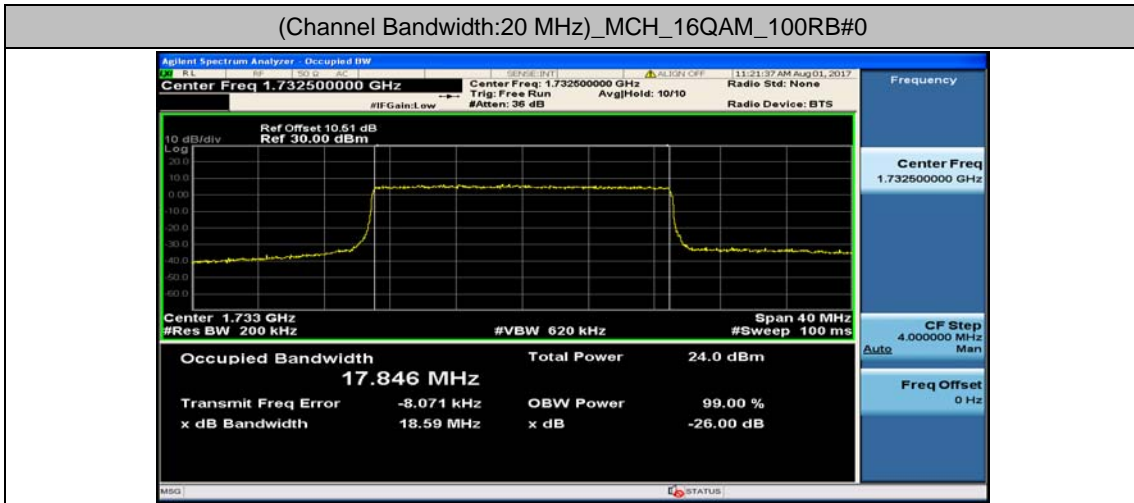

(Channel Bandwidth:20 MHz)_MCH_QPSK_100RB#0

(Channel Bandwidth:20 MHz)_HCH_QPSK_100RB#0

(Channel Bandwidth:20 MHz)_LCH_16QAM_100RB#0

(Channel Bandwidth:20 MHz)_MCH_16QAM_100RB#0

(Channel Bandwidth:20 MHz)_HCH_16QAM_100RB#0

Appendix D: Band Edge

Test Graphs

Channel Bandwidth: 1.4 MHz

(Channel Bandwidth: 1.4 MHz)_LCH_QPSK_3RB#0

(Channel Bandwidth: 1.4 MHz)_LCH_QPSK_3RB#2

(Channel Bandwidth: 1.4 MHz)_LCH_QPSK_3RB#3

(Channel Bandwidth: 1.4 MHz)_LCH_QPSK_6RB#0