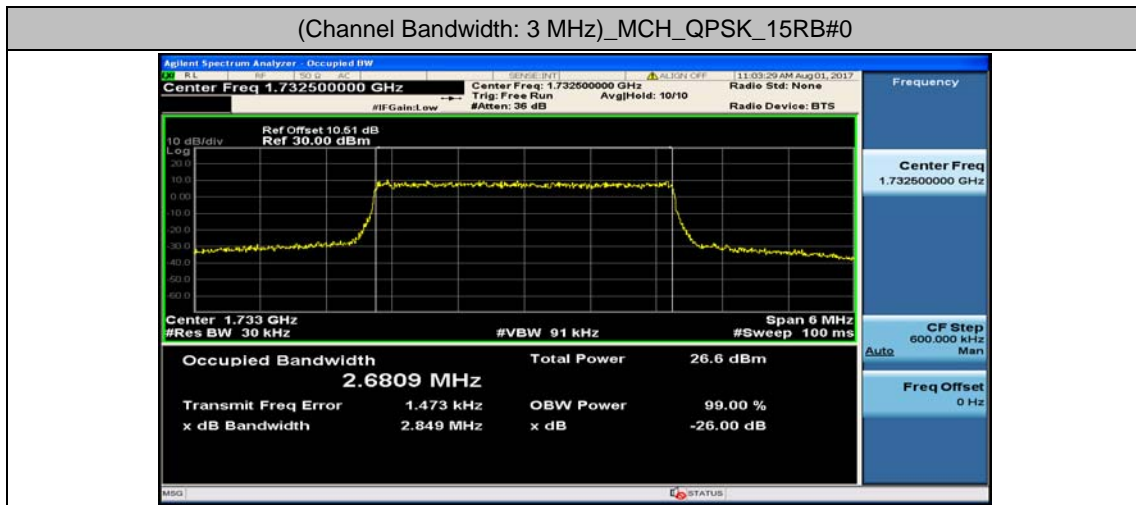

(Channel Bandwidth: 1.4 MHz)_MCH_QPSK_6RB#0

(Channel Bandwidth: 1.4 MHz)_HCH_QPSK_6RB#0

(Channel Bandwidth: 1.4 MHz)_LCH_16QAM_6RB#0

(Channel Bandwidth: 1.4 MHz)_MCH_16QAM_6RB#0

(Channel Bandwidth: 1.4 MHz)_HCH_16QAM_6RB#0

Channel Bandwidth: 3 MHz

(Channel Bandwidth: 3 MHz)_LCH_QPSK_15RB#0

(Channel Bandwidth: 3 MHz)_MCH_QPSK_15RB#0

(Channel Bandwidth: 3 MHz)_HCH_QPSK_15RB#0

(Channel Bandwidth: 3 MHz)_LCH_16QAM_15RB#0

(Channel Bandwidth: 3 MHz)_MCH_16QAM_15RB#0