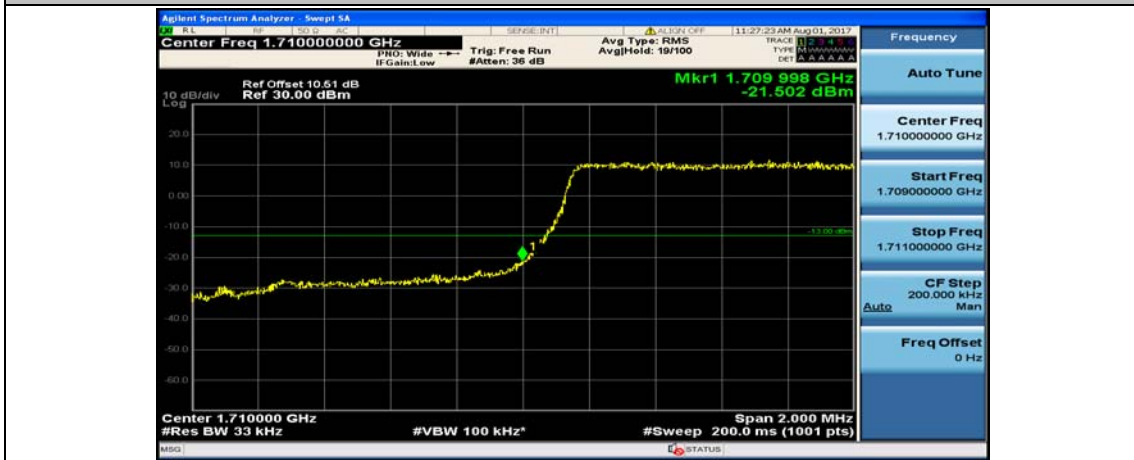

(Channel Bandwidth: 1.4 MHz)_HCH_16QAM_6RB#0

Channel Bandwidth: 3 MHz

(Channel Bandwidth: 3 MHz)_LCH_QPSK_1RB#0

(Channel Bandwidth: 3 MHz)_LCH_QPSK_1RB#7

(Channel Bandwidth: 3 MHz)_LCH_QPSK_1RB#14

(Channel Bandwidth: 3 MHz)_LCH_QPSK_8RB#0