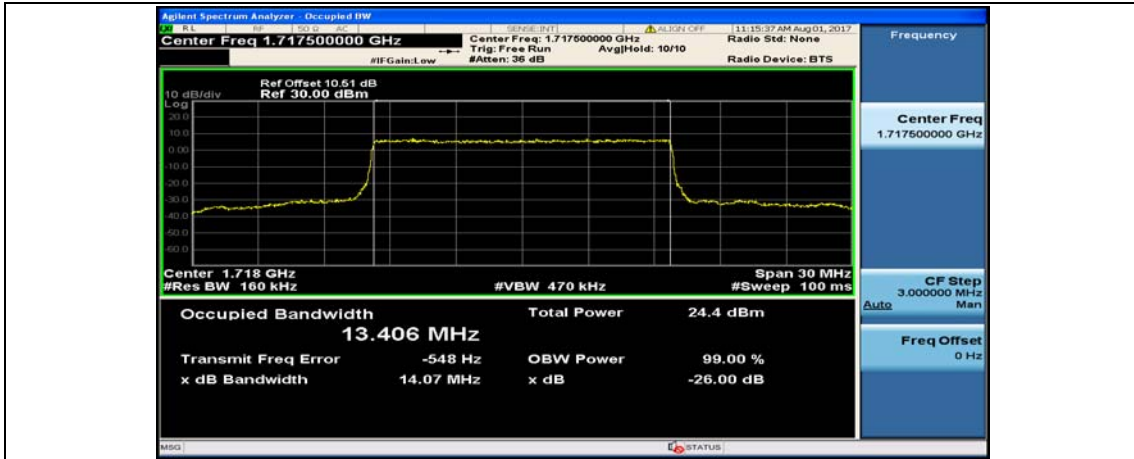

(Channel Bandwidth:15 MHz)_HCH_QPSK_75RB#0

(Channel Bandwidth:15 MHz)_LCH_16QAM_75RB#0