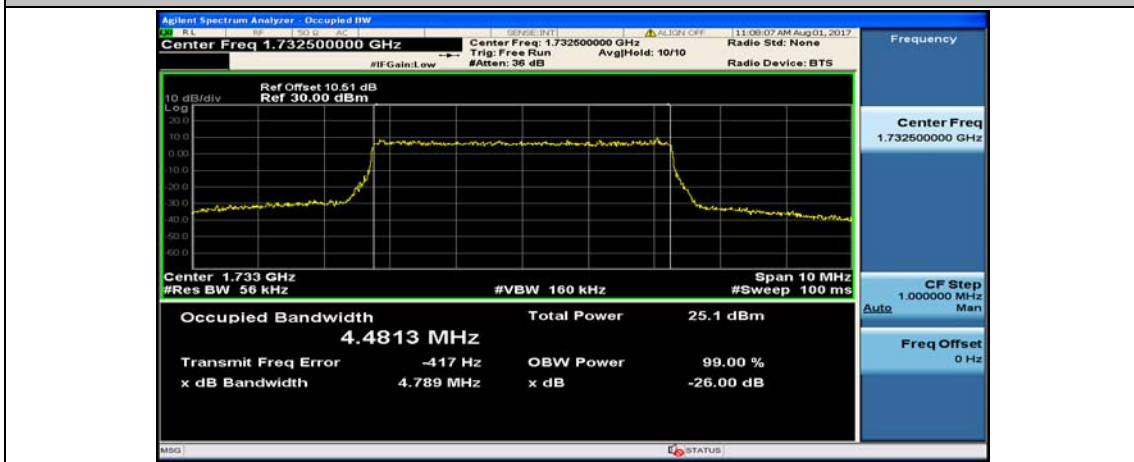

(Channel Bandwidth: 5 MHz)_MCH_16QAM_25RB#0