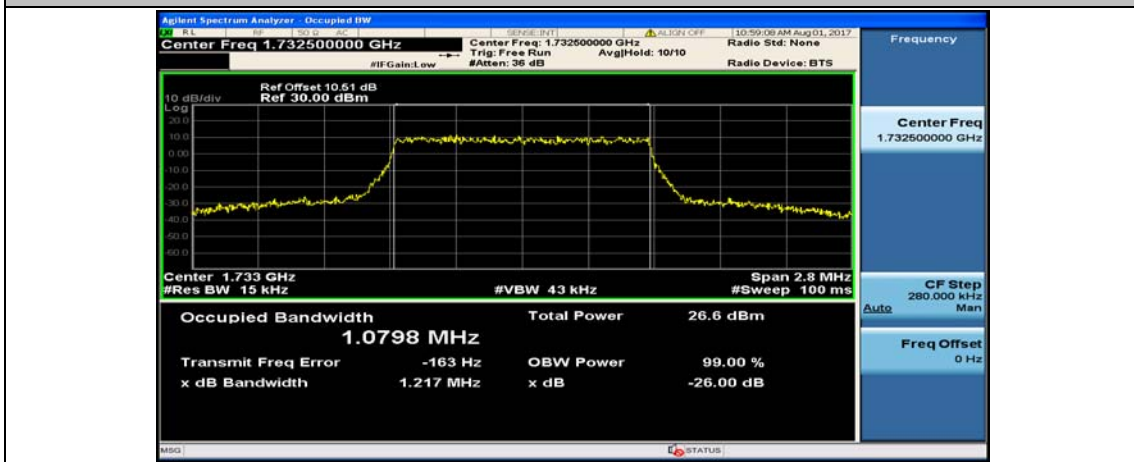

(Channel Bandwidth: 1.4 MHz)_MCH_QPSK_6RB#0

(Channel Bandwidth: 1.4 MHz)_HCH_QPSK_6RB#0

(Channel Bandwidth: 1.4 MHz)_LCH_16QAM_6RB#0

(Channel Bandwidth: 1.4 MHz)_MCH_16QAM_6RB#0

(Channel Bandwidth: 1.4 MHz)_HCH_16QAM_6RB#0

Channel Bandwidth: 3 MHz

(Channel Bandwidth: 3 MHz)_LCH_QPSK_15RB#0

(Channel Bandwidth: 3 MHz)_MCH_QPSK_15RB#0

(Channel Bandwidth: 3 MHz)_HCH_QPSK_15RB#0

(Channel Bandwidth: 3 MHz)_LCH_16QAM_15RB#0

(Channel Bandwidth: 3 MHz)_MCH_16QAM_15RB#0