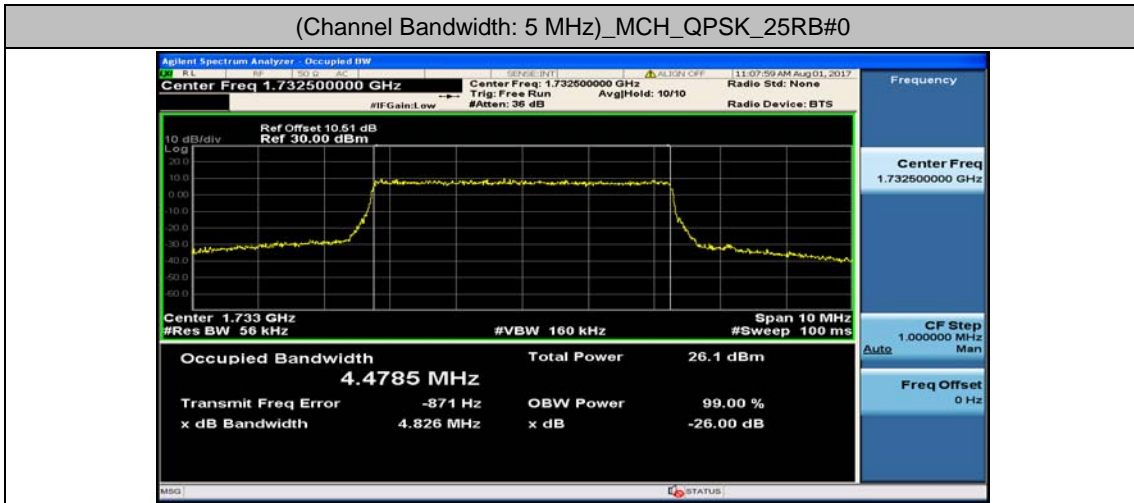

(Channel Bandwidth: 3 MHz)_HCH_16QAM_15RB#0

Channel Bandwidth: 5 MHz

(Channel Bandwidth: 5 MHz)_LCH_QPSK_25RB#0

(Channel Bandwidth: 5 MHz)_MCH_QPSK_25RB#0

(Channel Bandwidth: 5 MHz)_HCH_QPSK_25RB#0

(Channel Bandwidth: 5 MHz)_LCH_16QAM_25RB#0