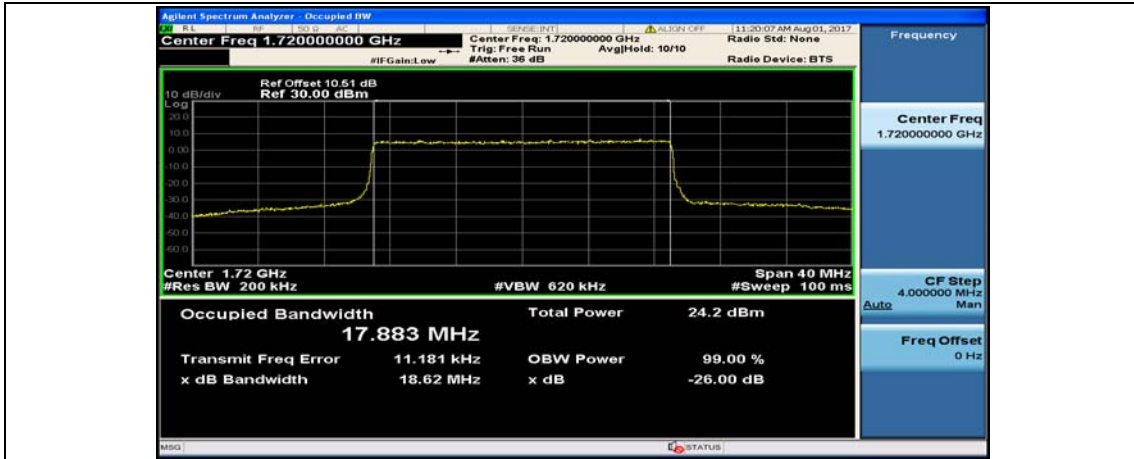

(Channel Bandwidth:20 MHz)_LCH_16QAM_100RB#0

(Channel Bandwidth:20 MHz)_MCH_16QAM_100RB#0