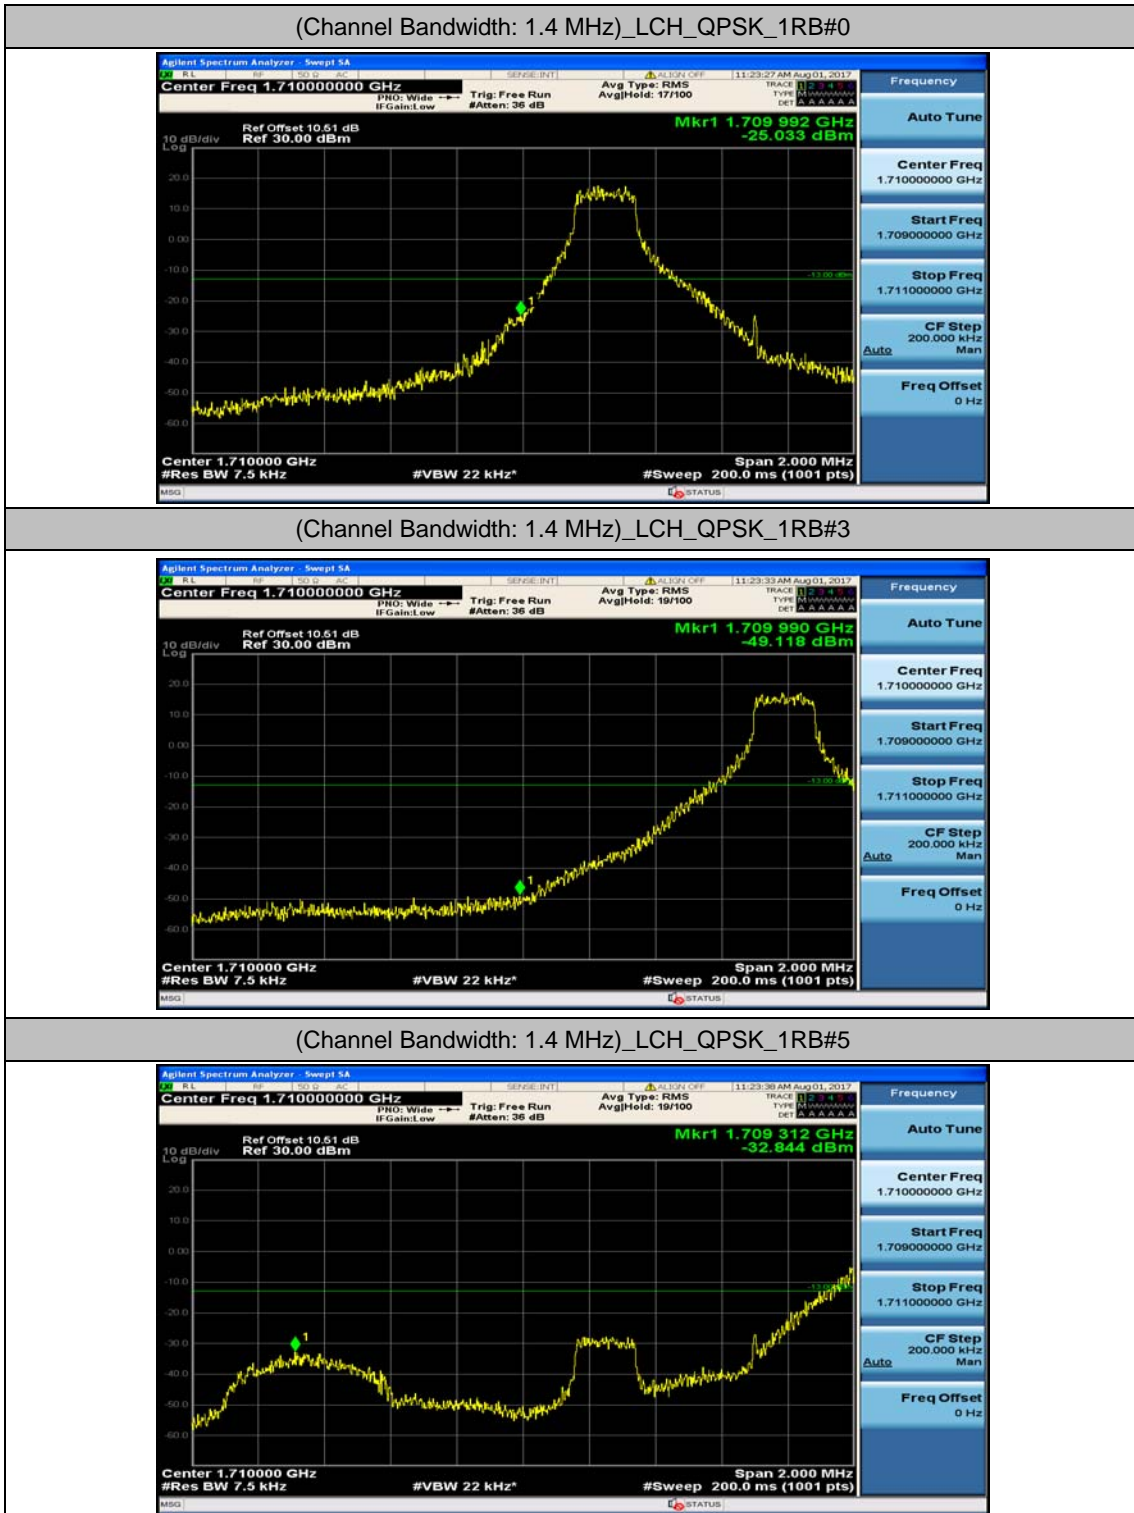

(Channel Bandwidth:15 MHz)_HCH_QPSK_75RB#0

(Channel Bandwidth:15 MHz)_LCH_16QAM_75RB#0

(Channel Bandwidth:15 MHz)_MCH_16QAM_75RB#0

(Channel Bandwidth:15 MHz)_HCH_16QAM_75RB#0

Channel Bandwidth: 20 MHz

(Channel Bandwidth:20 MHz)_LCH_QPSK_100RB#0

(Channel Bandwidth:20 MHz)_MCH_QPSK_100RB#0

(Channel Bandwidth:20 MHz)_HCH_QPSK_100RB#0

(Channel Bandwidth:20 MHz)_LCH_16QAM_100RB#0

(Channel Bandwidth:20 MHz)_MCH_16QAM_100RB#0

(Channel Bandwidth:20 MHz)_HCH_16QAM_100RB#0

Appendix D: Band Edge

Test Graphs

Channel Bandwidth: 1.4 MHz

(Channel Bandwidth: 1.4 MHz)_LCH_QPSK_3RB#0

(Channel Bandwidth: 1.4 MHz)_LCH_QPSK_3RB#2

(Channel Bandwidth: 1.4 MHz)_LCH_QPSK_3RB#3

(Channel Bandwidth: 1.4 MHz)_LCH_QPSK_6RB#0