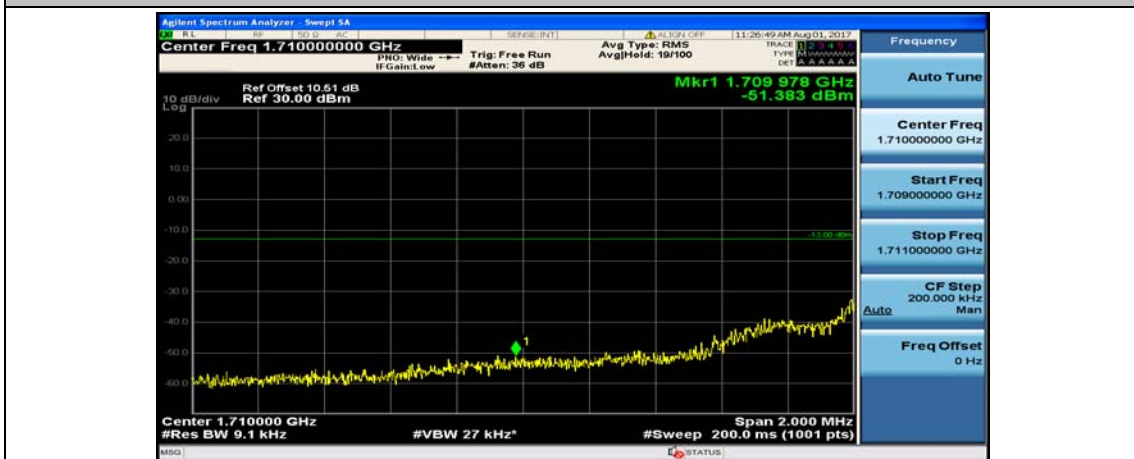

(Channel Bandwidth: 1.4 MHz)_HCH_16QAM_6RB#0

Channel Bandwidth: 3 MHz

(Channel Bandwidth: 3 MHz)_LCH_QPSK_1RB#0

(Channel Bandwidth: 3 MHz)_LCH_QPSK_1RB#7

(Channel Bandwidth: 3 MHz)_LCH_QPSK_1RB#14

(Channel Bandwidth: 3 MHz)_LCH_QPSK_8RB#0