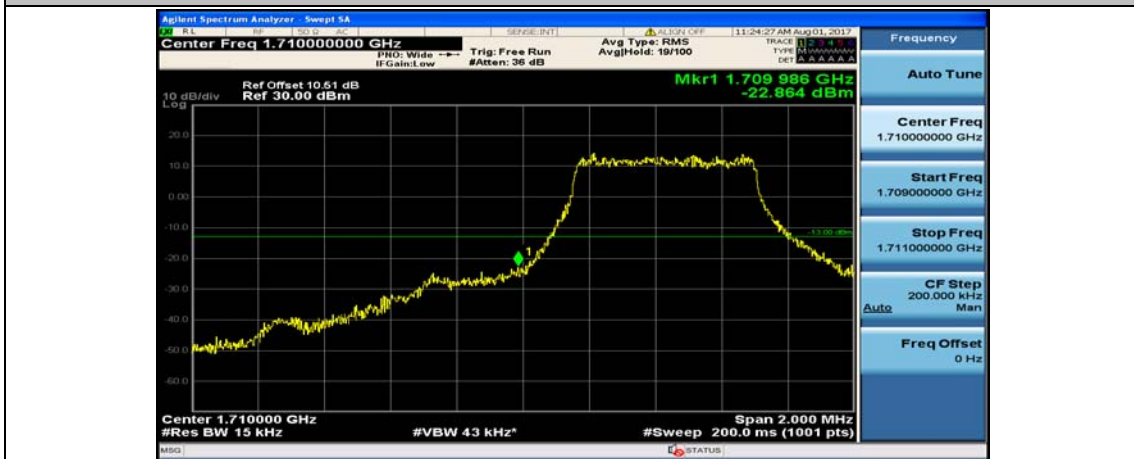

(Channel Bandwidth: 1.4 MHz)_LCH_16QAM_3RB#0