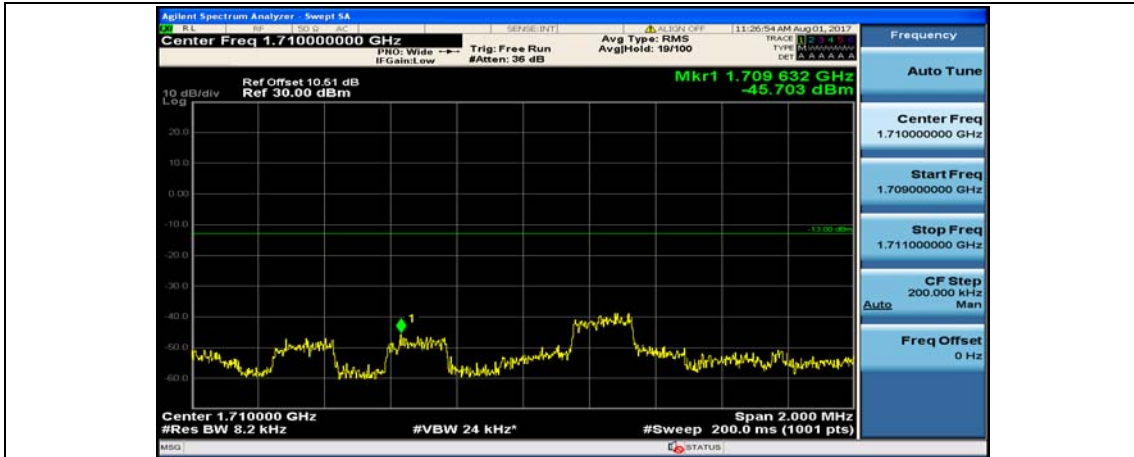

(Channel Bandwidth: 1.4 MHz)_HCH_16QAM_6RB#0

Channel Bandwidth: 3 MHz

(Channel Bandwidth: 3 MHz)_LCH_QPSK_1RB#0

(Channel Bandwidth: 3 MHz)_LCH_QPSK_1RB#7

(Channel Bandwidth: 3 MHz)_LCH_QPSK_1RB#14

(Channel Bandwidth: 3 MHz)_LCH_QPSK_8RB#0