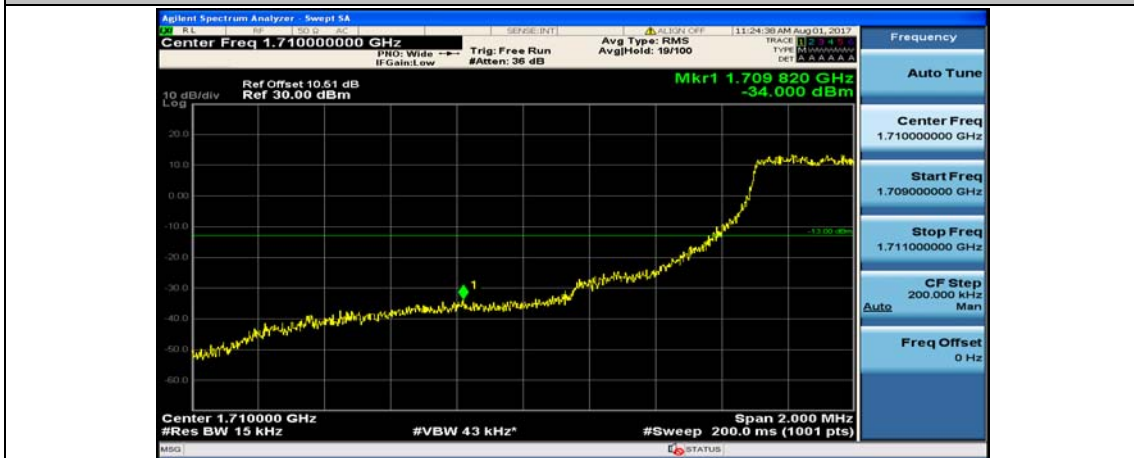

(Channel Bandwidth: 1.4 MHz)_LCH_16QAM_3RB#3