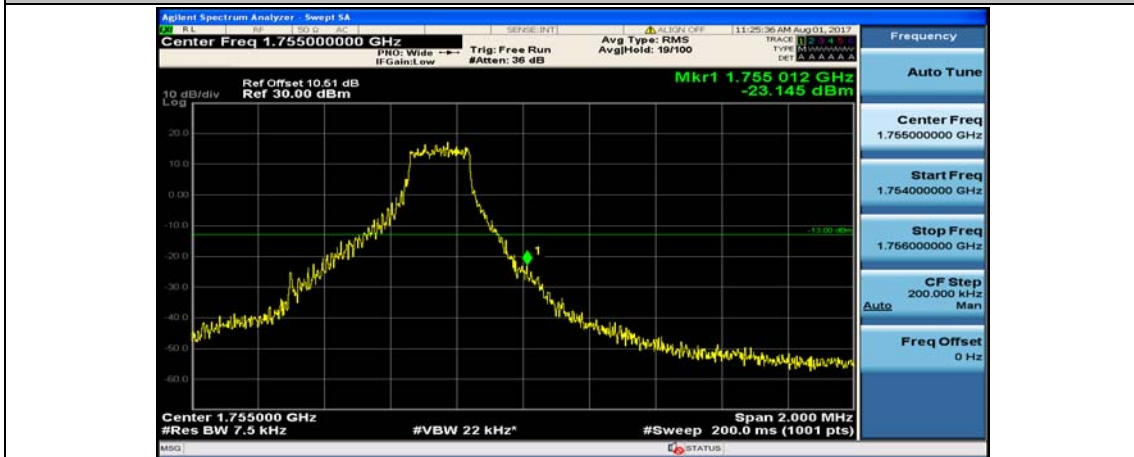

(Channel Bandwidth: 1.4 MHz)_HCH_16QAM_1RB#5