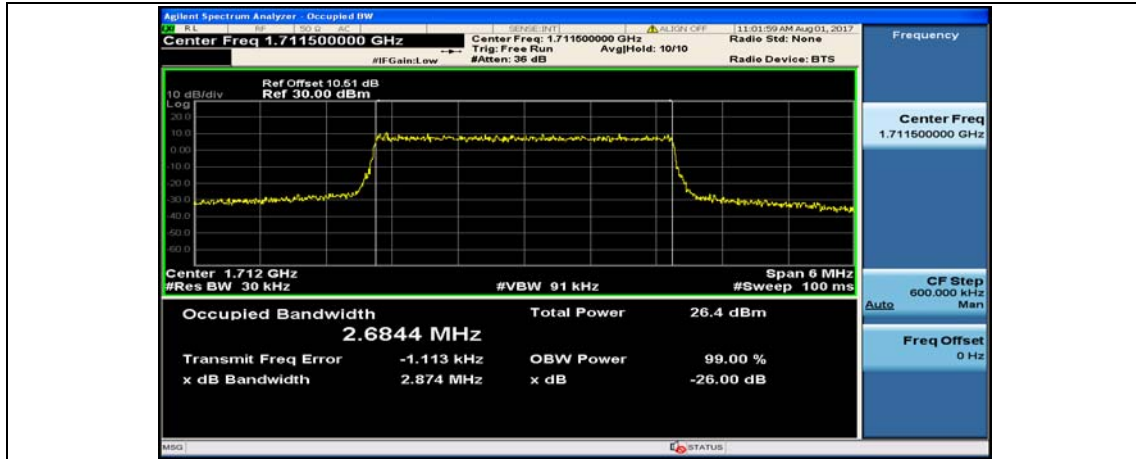

(Channel Bandwidth: 1.4 MHz)_MCH_QPSK_6RB#0

(Channel Bandwidth: 1.4 MHz)_HCH_QPSK_6RB#0

(Channel Bandwidth: 1.4 MHz)_LCH_16QAM_6RB#0

(Channel Bandwidth: 1.4 MHz)_MCH_16QAM_6RB#0

(Channel Bandwidth: 1.4 MHz)_HCH_16QAM_6RB#0

Channel Bandwidth: 3 MHz

(Channel Bandwidth: 3 MHz)_LCH_QPSK_15RB#0

(Channel Bandwidth: 3 MHz)_MCH_QPSK_15RB#0

(Channel Bandwidth: 3 MHz)_HCH_QPSK_15RB#0

(Channel Bandwidth: 3 MHz)_LCH_16QAM_15RB#0

(Channel Bandwidth: 3 MHz)_MCH_16QAM_15RB#0