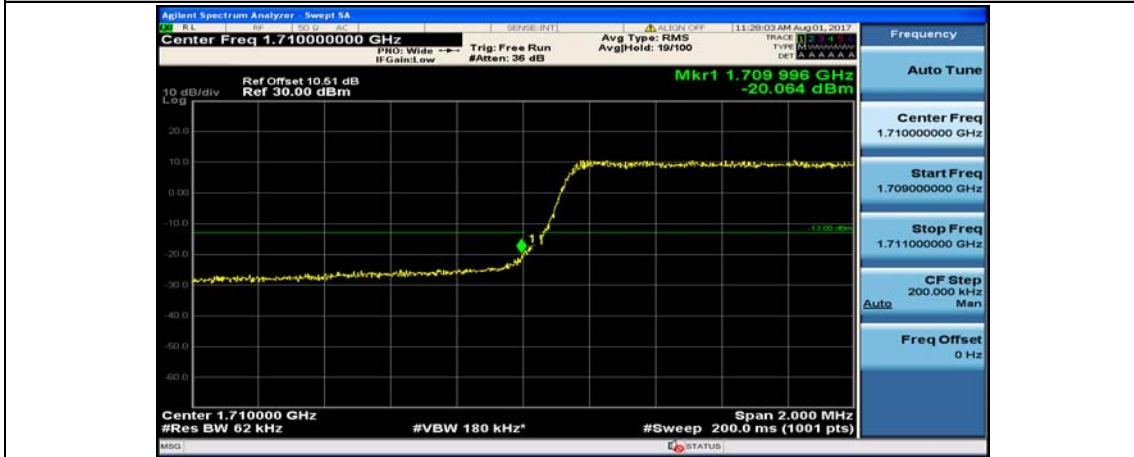

(Channel Bandwidth: 3 MHz)_LCH_QPSK_15RB#0