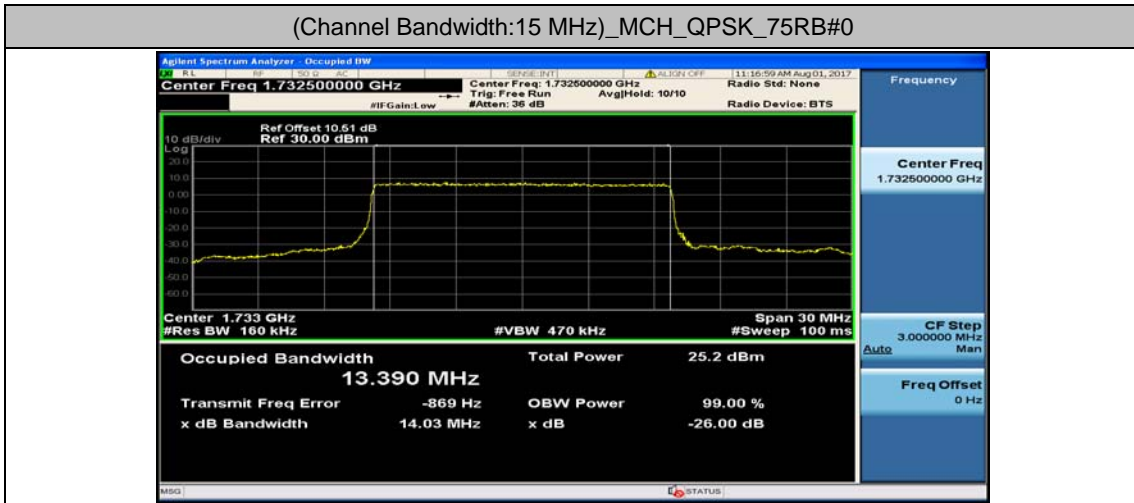

Channel Bandwidth: 10 MHz_LCH_16QAM_50RB#0

Channel Bandwidth: 10 MHz_MCH_16QAM_50RB#0

Channel Bandwidth: 10 MHz_HCH_16QAM_50RB#0

Channel Bandwidth: 15 MHz

(Channel Bandwidth:15 MHz)_LCH_QPSK_75RB#0

(Channel Bandwidth:15 MHz)_MCH_QPSK_75RB#0