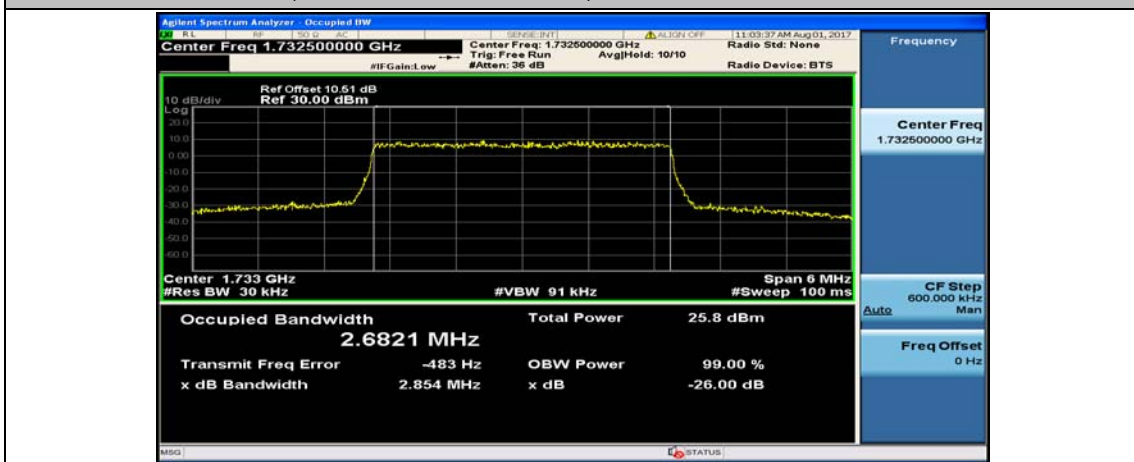

Channel Bandwidth: 3 MHz

(Channel Bandwidth: 3 MHz)_LCH_QPSK_15RB#0

(Channel Bandwidth: 3 MHz)_MCH_QPSK_15RB#0

(Channel Bandwidth: 3 MHz)_HCH_QPSK_15RB#0

(Channel Bandwidth: 3 MHz)_LCH_16QAM_15RB#0

(Channel Bandwidth: 3 MHz)_MCH_16QAM_15RB#0