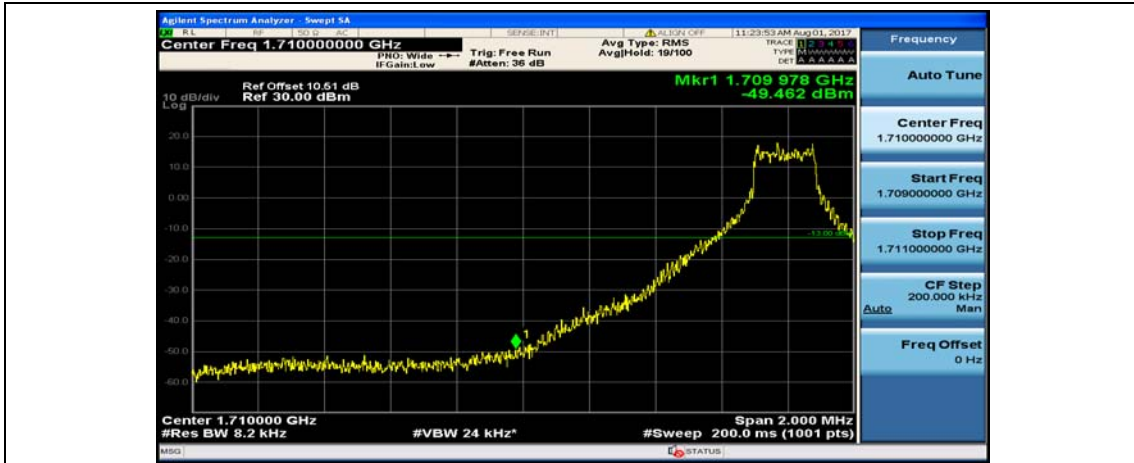

(Channel Bandwidth: 1.4 MHz)_HCH_QPSK_3RB#3

(Channel Bandwidth: 1.4 MHz)_HCH_QPSK_6RB#0

(Channel Bandwidth: 1.4 MHz)_LCH_16QAM_1RB#0

(Channel Bandwidth: 1.4 MHz)_LCH_16QAM_1RB#3

(Channel Bandwidth: 1.4 MHz)_LCH_16QAM_1RB#5