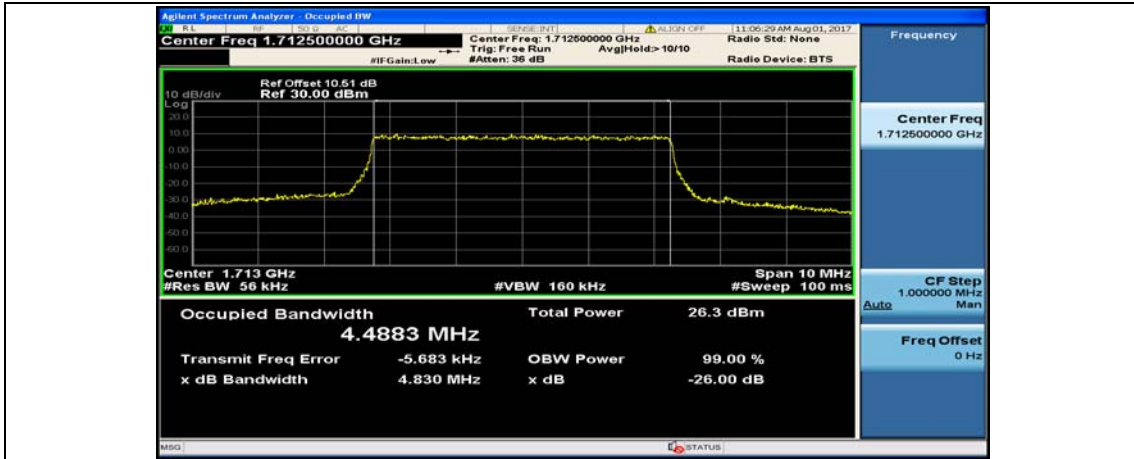

(Channel Bandwidth: 5 MHz)_LCH_QPSK_25RB#0

(Channel Bandwidth: 5 MHz)_MCH_QPSK_25RB#0