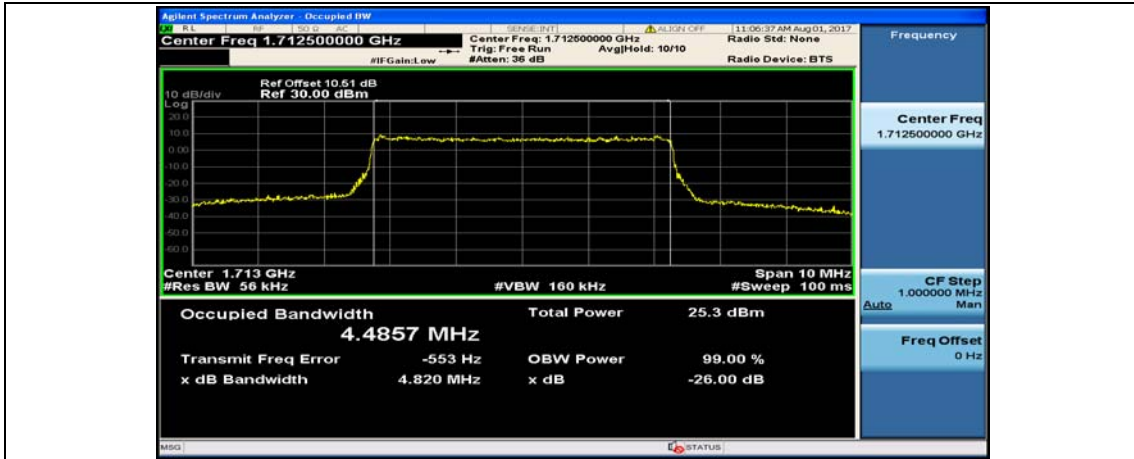

(Channel Bandwidth: 3 MHz)_HCH_16QAM_15RB#0

Channel Bandwidth: 5 MHz

(Channel Bandwidth: 5 MHz)_LCH_QPSK_25RB#0

(Channel Bandwidth: 5 MHz)_MCH_QPSK_25RB#0

(Channel Bandwidth: 5 MHz)_HCH_QPSK_25RB#0

(Channel Bandwidth: 5 MHz)_LCH_16QAM_25RB#0