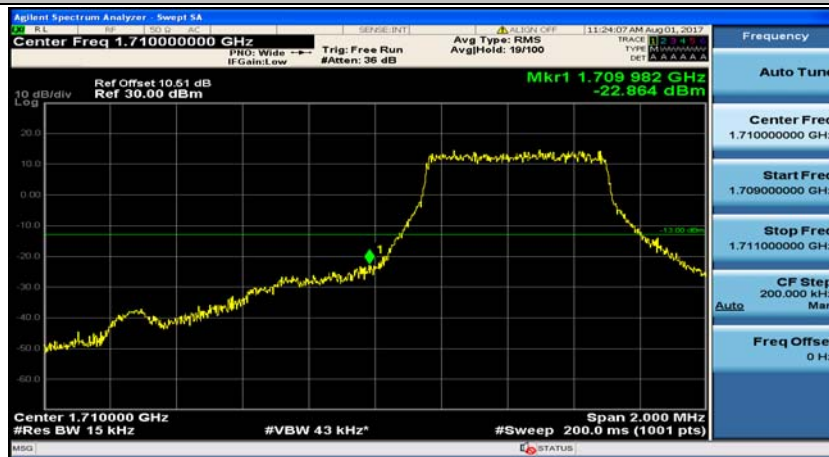

(Channel Bandwidth: 1.4 MHz)_LCH_QPSK_3RB#0