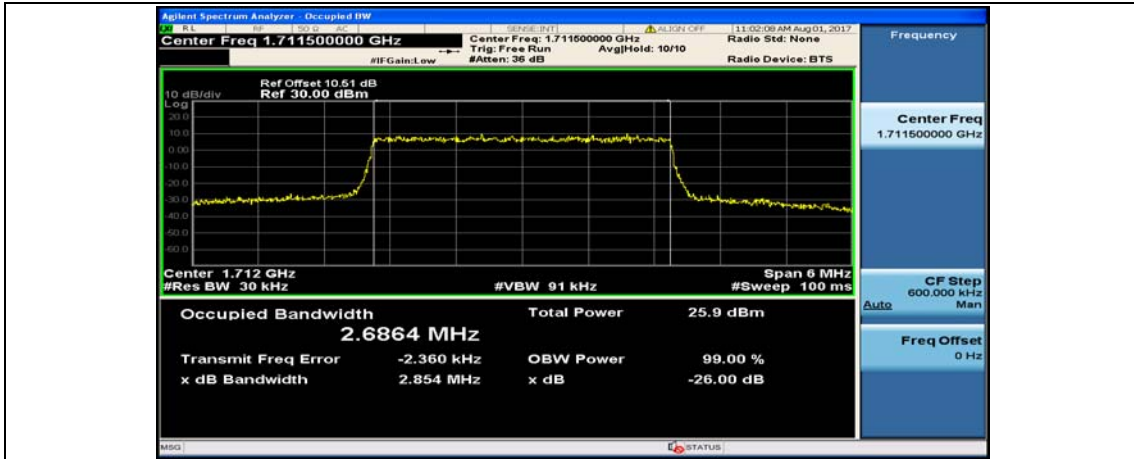

Channel Bandwidth: 3 MHz

(Channel Bandwidth: 3 MHz)_LCH_QPSK_15RB#0

(Channel Bandwidth: 3 MHz)_MCH_QPSK_15RB#0

(Channel Bandwidth: 3 MHz)_HCH_QPSK_15RB#0

(Channel Bandwidth: 3 MHz)_LCH_16QAM_15RB#0

(Channel Bandwidth: 3 MHz)_MCH_16QAM_15RB#0

(Channel Bandwidth: 3 MHz)_HCH_16QAM_15RB#0

Channel Bandwidth: 5 MHz

(Channel Bandwidth: 5 MHz)_LCH_QPSK_25RB#0

(Channel Bandwidth: 5 MHz)_MCH_QPSK_25RB#0

(Channel Bandwidth: 5 MHz)_HCH_QPSK_25RB#0

(Channel Bandwidth: 5 MHz)_LCH_16QAM_25RB#0