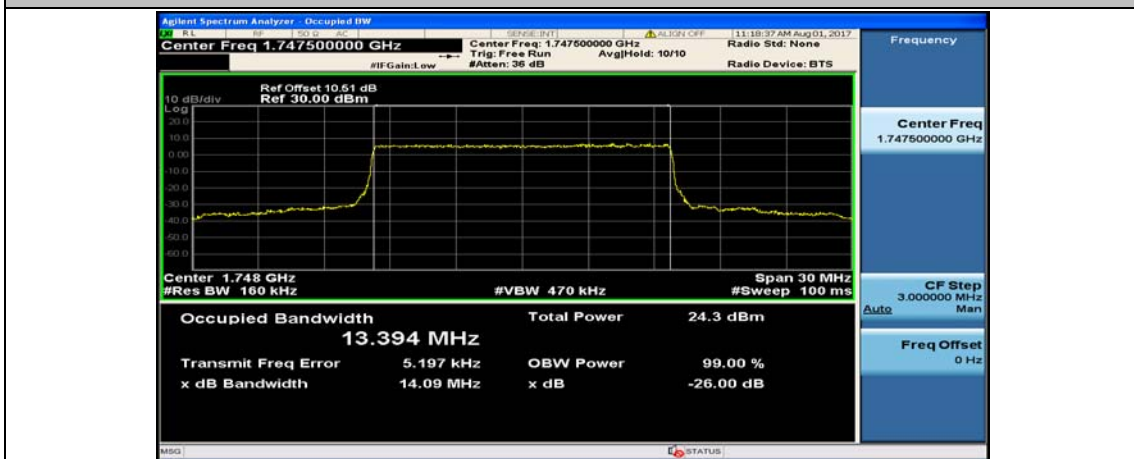

(Channel Bandwidth:15 MHz)_HCH_QPSK_75RB#0

(Channel Bandwidth:15 MHz)_LCH_16QAM_75RB#0

(Channel Bandwidth:15 MHz)_MCH_16QAM_75RB#0

(Channel Bandwidth:15 MHz)_HCH_16QAM_75RB#0

Channel Bandwidth: 20 MHz

(Channel Bandwidth:20 MHz)_LCH_QPSK_100RB#0

(Channel Bandwidth:20 MHz)_MCH_QPSK_100RB#0

(Channel Bandwidth:20 MHz)_HCH_QPSK_100RB#0

(Channel Bandwidth:20 MHz)_LCH_16QAM_100RB#0

(Channel Bandwidth:20 MHz)_MCH_16QAM_100RB#0

(Channel Bandwidth:20 MHz)_HCH_16QAM_100RB#0