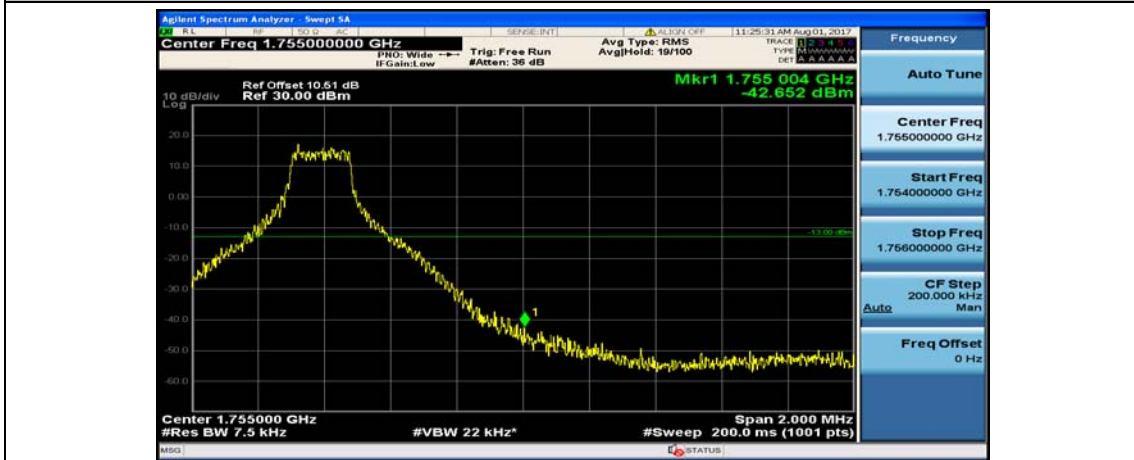

(Channel Bandwidth: 1.4 MHz)_HCH_16QAM_1RB#3