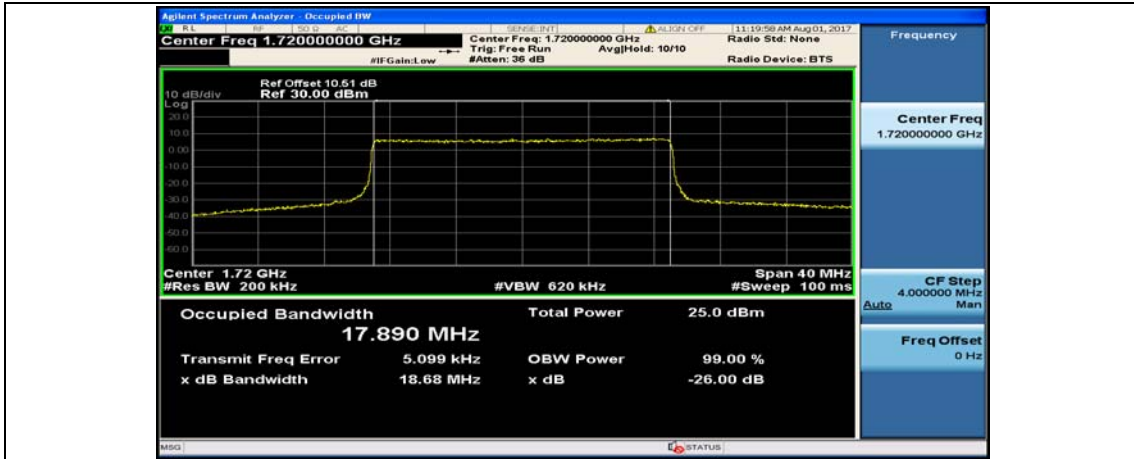

(Channel Bandwidth:15 MHz)_HCH_QPSK_75RB#0

(Channel Bandwidth:15 MHz)_LCH_16QAM_75RB#0

(Channel Bandwidth:15 MHz)_MCH_16QAM_75RB#0

(Channel Bandwidth:15 MHz)_HCH_16QAM_75RB#0

Channel Bandwidth: 20 MHz

(Channel Bandwidth:20 MHz)_LCH_QPSK_100RB#0