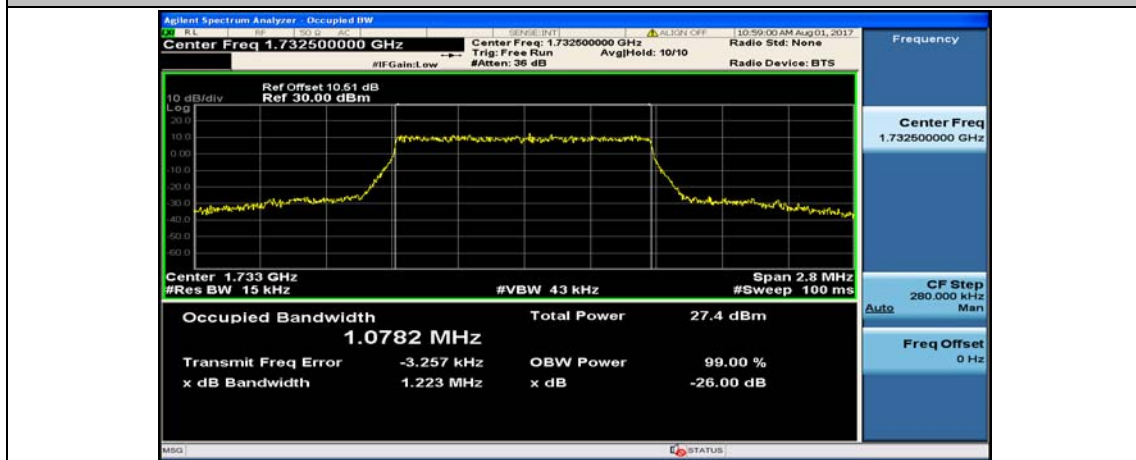

(Channel Bandwidth: 1.4 MHz)_MCH_QPSK_6RB#0

(Channel Bandwidth: 1.4 MHz)_HCH_QPSK_6RB#0

(Channel Bandwidth: 1.4 MHz)_LCH_16QAM_6RB#0

(Channel Bandwidth: 1.4 MHz)_MCH_16QAM_6RB#0

(Channel Bandwidth: 1.4 MHz)_HCH_16QAM_6RB#0

Channel Bandwidth: 3 MHz

(Channel Bandwidth: 3 MHz)_LCH_QPSK_15RB#0

(Channel Bandwidth: 3 MHz)_MCH_QPSK_15RB#0

(Channel Bandwidth: 3 MHz)_HCH_QPSK_15RB#0

(Channel Bandwidth: 3 MHz)_LCH_16QAM_15RB#0

(Channel Bandwidth: 3 MHz)_MCH_16QAM_15RB#0