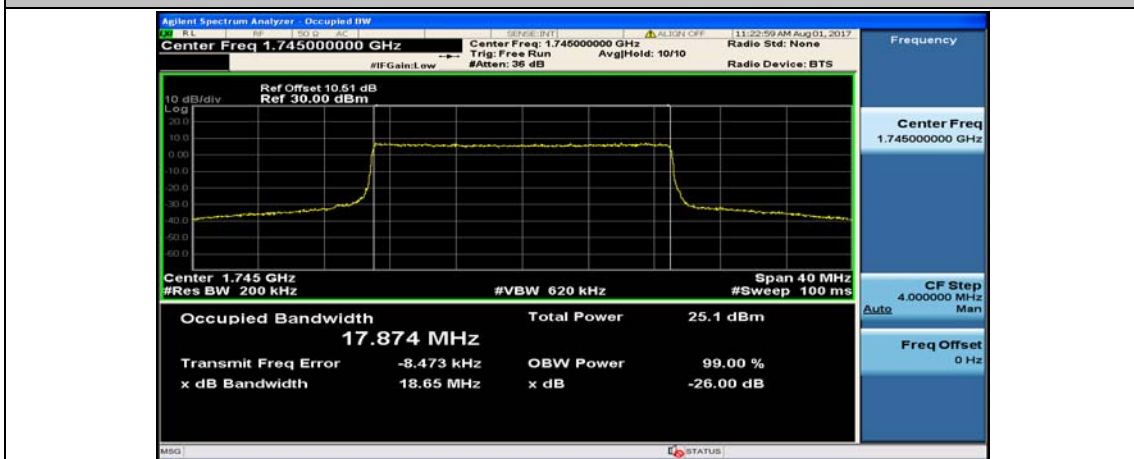

(Channel Bandwidth:20 MHz)_HCH_QPSK_100RB#0