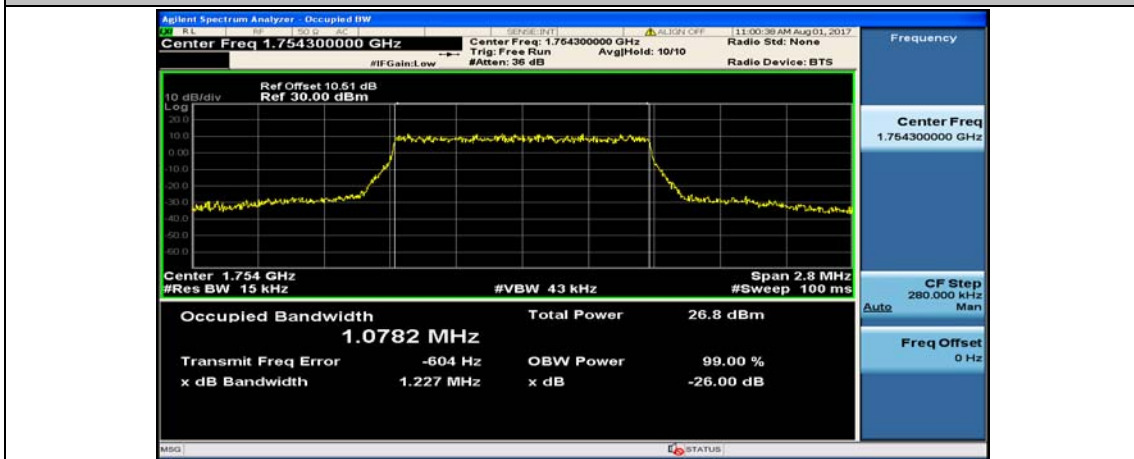

(Channel Bandwidth: 1.4 MHz)_MCH_QPSK_6RB#0

(Channel Bandwidth: 1.4 MHz)_HCH_QPSK_6RB#0

(Channel Bandwidth: 1.4 MHz)_LCH_16QAM_6RB#0

(Channel Bandwidth: 1.4 MHz)_MCH_16QAM_6RB#0

(Channel Bandwidth: 1.4 MHz)_HCH_16QAM_6RB#0

Channel Bandwidth: 3 MHz

(Channel Bandwidth: 3 MHz)_LCH_QPSK_15RB#0

(Channel Bandwidth: 3 MHz)_MCH_QPSK_15RB#0

(Channel Bandwidth: 3 MHz)_HCH_QPSK_15RB#0

(Channel Bandwidth: 3 MHz)_LCH_16QAM_15RB#0

(Channel Bandwidth: 3 MHz)_MCH_16QAM_15RB#0