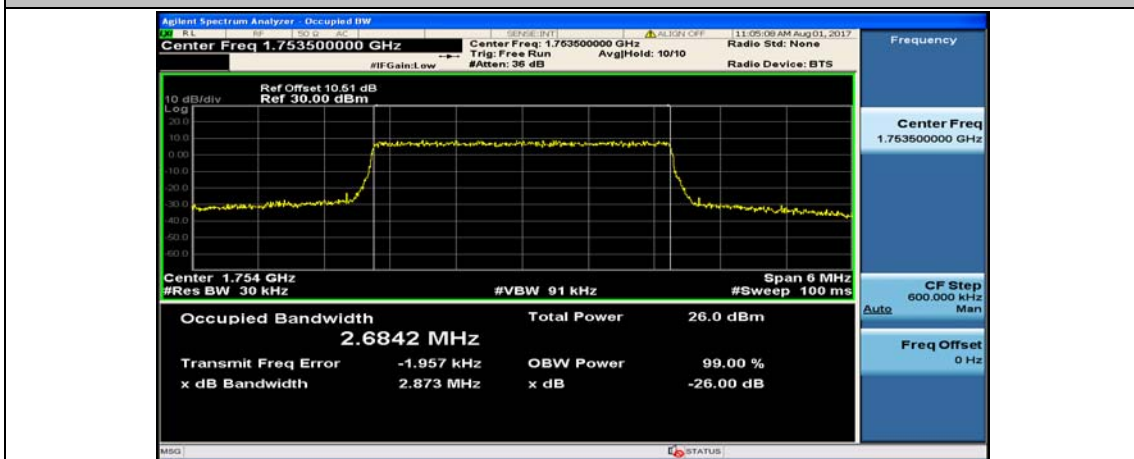

Channel Bandwidth: 3 MHz

(Channel Bandwidth: 3 MHz)_LCH_QPSK_15RB#0

(Channel Bandwidth: 3 MHz)_MCH_QPSK_15RB#0

(Channel Bandwidth: 3 MHz)_HCH_QPSK_15RB#0

(Channel Bandwidth: 3 MHz)_LCH_16QAM_15RB#0

(Channel Bandwidth: 3 MHz)_MCH_16QAM_15RB#0

(Channel Bandwidth: 3 MHz)_HCH_16QAM_15RB#0

Channel Bandwidth: 5 MHz

(Channel Bandwidth: 5 MHz)_LCH_QPSK_25RB#0

(Channel Bandwidth: 5 MHz)_MCH_QPSK_25RB#0

(Channel Bandwidth: 5 MHz)_HCH_QPSK_25RB#0

(Channel Bandwidth: 5 MHz)_LCH_16QAM_25RB#0