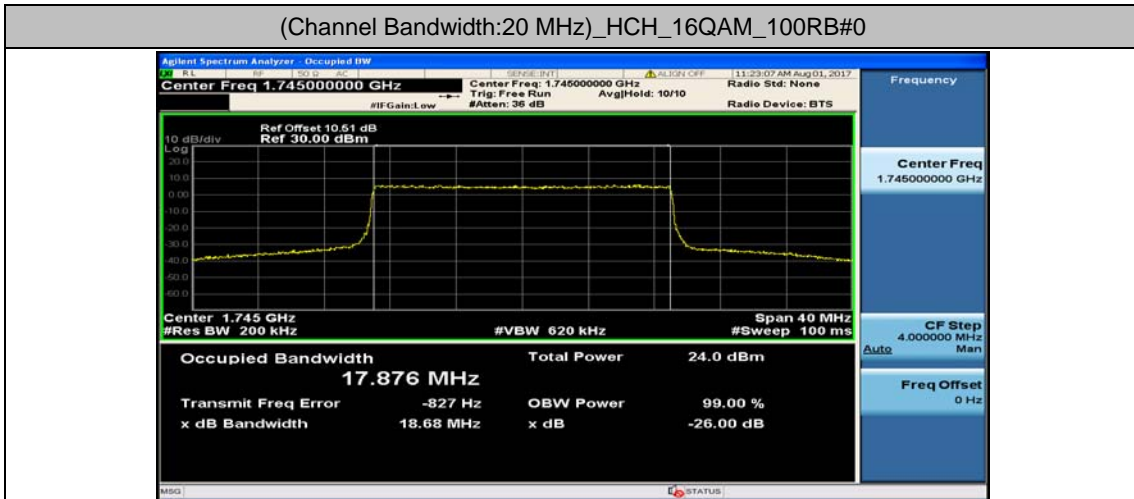

(Channel Bandwidth:20 MHz)_MCH_QPSK_100RB#0

(Channel Bandwidth:20 MHz)_HCH_QPSK_100RB#0

(Channel Bandwidth:20 MHz)_LCH_16QAM_100RB#0

(Channel Bandwidth:20 MHz)_MCH_16QAM_100RB#0

(Channel Bandwidth:20 MHz)_HCH_16QAM_100RB#0

Appendix D: Band Edge

Test Graphs

Channel Bandwidth: 1.4 MHz

(Channel Bandwidth: 1.4 MHz)_LCH_QPSK_3RB#0

(Channel Bandwidth: 1.4 MHz)_LCH_QPSK_3RB#2

(Channel Bandwidth: 1.4 MHz)_LCH_QPSK_3RB#3

(Channel Bandwidth: 1.4 MHz)_LCH_QPSK_6RB#0