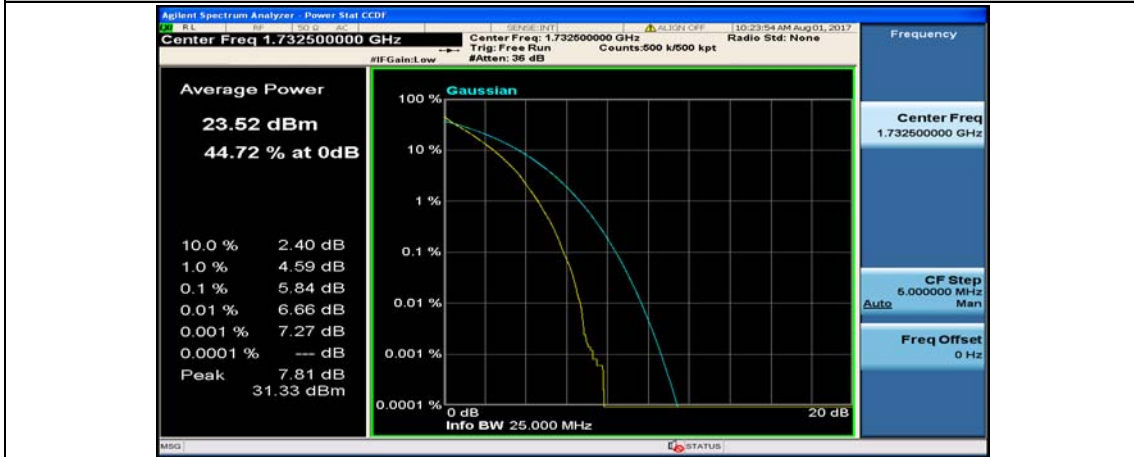

(Channel Bandwidth:20 MHz)_MCH_QPSK_1RB#0

(Channel Bandwidth:20 MHz)_MCH_QPSK_1RB#49

(Channel Bandwidth:20 MHz)_MCH_QPSK_1RB#99

(Channel Bandwidth:20 MHz)_MCH_QPSK_50RB#0

(Channel Bandwidth:20 MHz)_MCH_QPSK_50RB#25