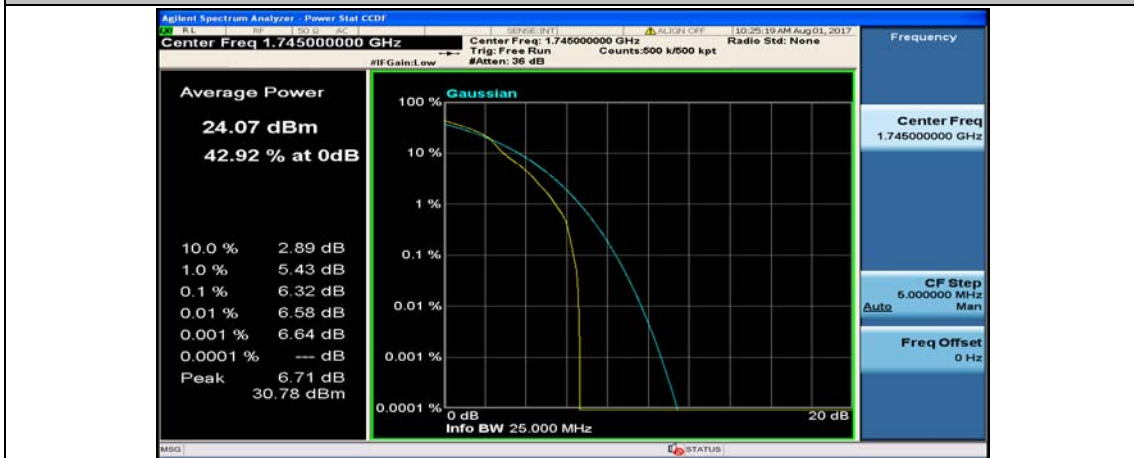

(Channel Bandwidth:20 MHz)_HCH_16QAM_1RB#99