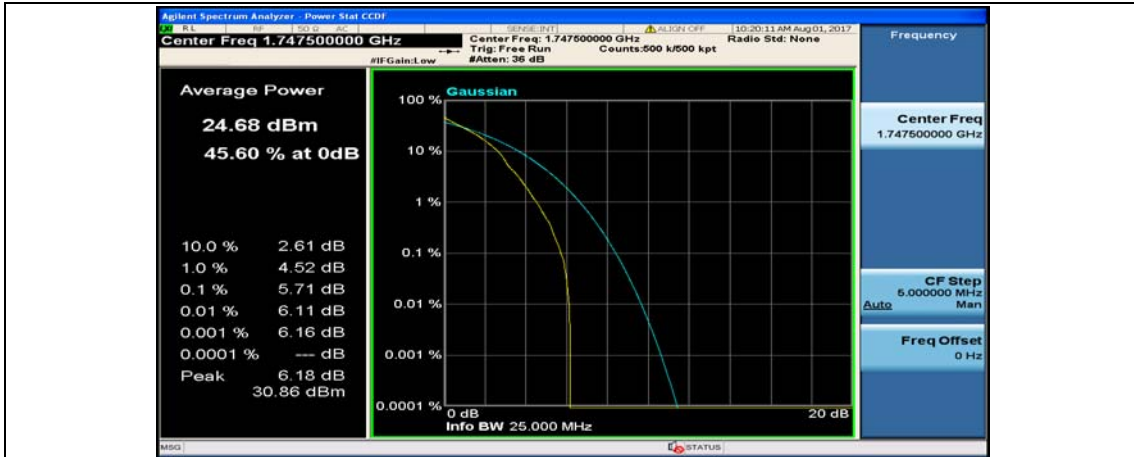

(Channel Bandwidth:15 MHz)_HCH_QPSK_1RB#37