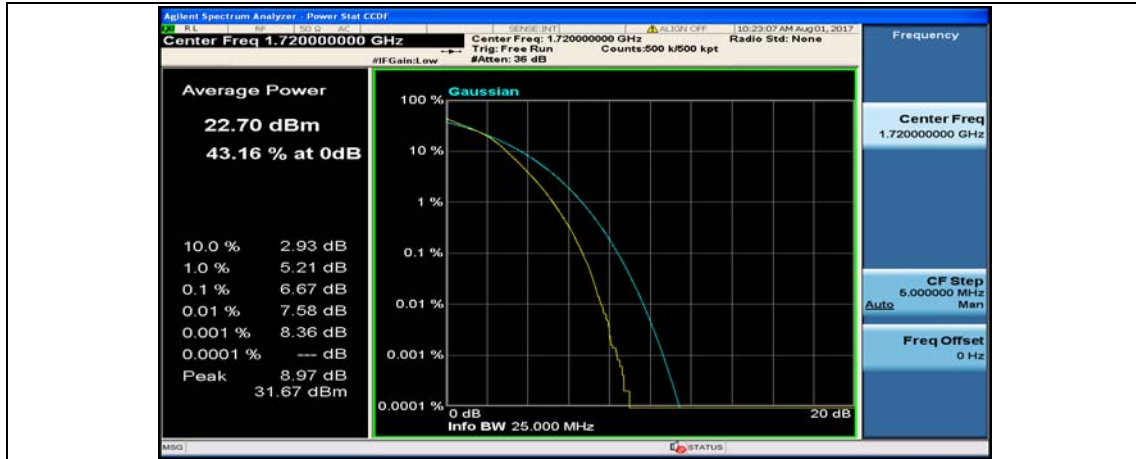

(Channel Bandwidth:20 MHz)_LCH_16QAM_100RB#0