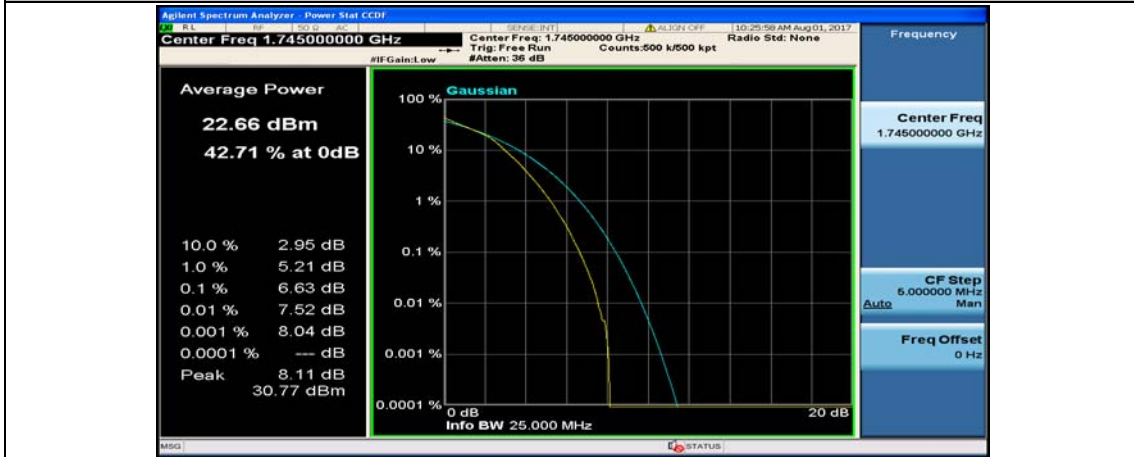

(Channel Bandwidth:20 MHz)_HCH_16QAM_1RB#99

(Channel Bandwidth:20 MHz)_HCH_16QAM_50RB#0

(Channel Bandwidth:20 MHz)_HCH_16QAM_50RB#25

(Channel Bandwidth:20 MHz)_HCH_16QAM_50RB#0

(Channel Bandwidth:20 MHz)_HCH_16QAM_100RB#0