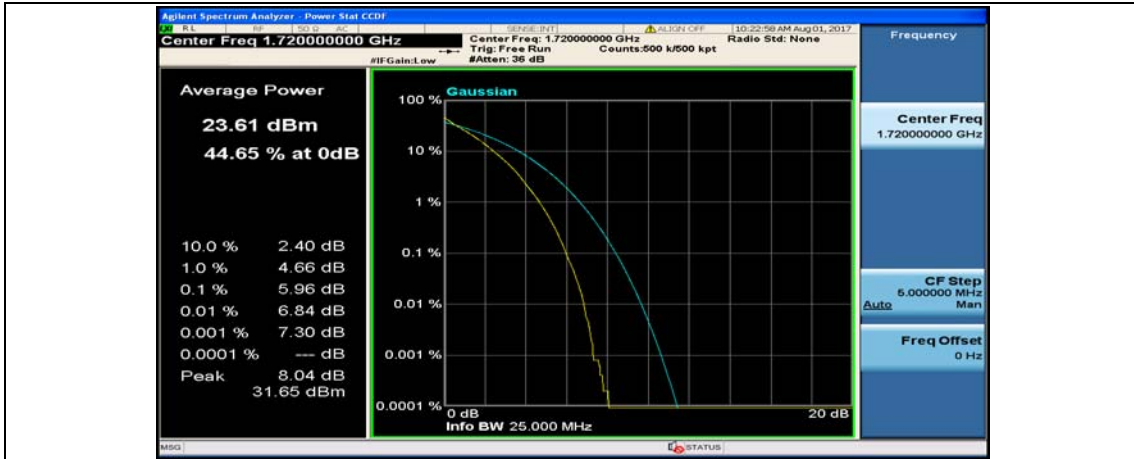

(Channel Bandwidth:20 MHz)_LCH_QPSK_1RB#99

(Channel Bandwidth:20 MHz)_LCH_QPSK_50RB#0

(Channel Bandwidth:20 MHz)_LCH_QPSK_50RB#25

(Channel Bandwidth:20 MHz)_LCH_QPSK_50RB#50

(Channel Bandwidth:20 MHz)_LCH_QPSK_100RB#0