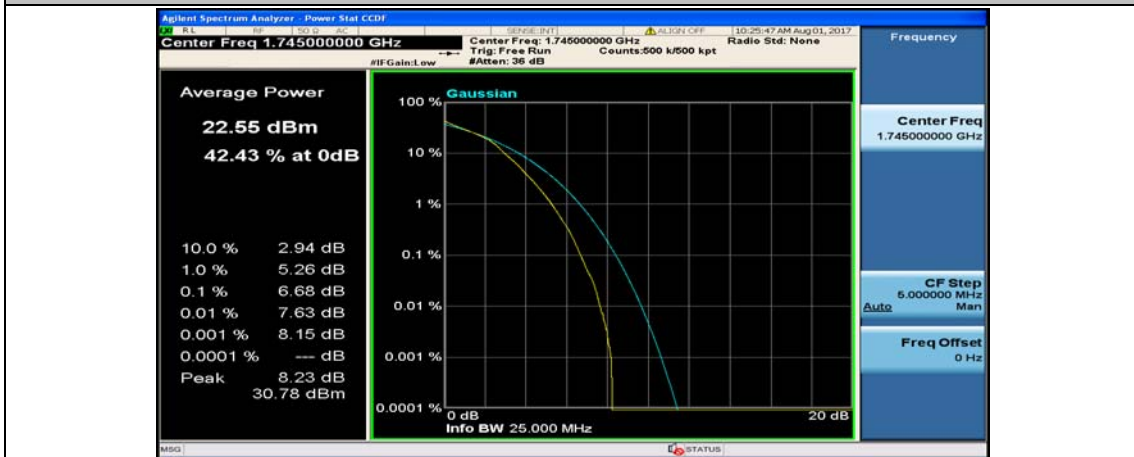

(Channel Bandwidth:20 MHz)_HCH_16QAM_50RB#0