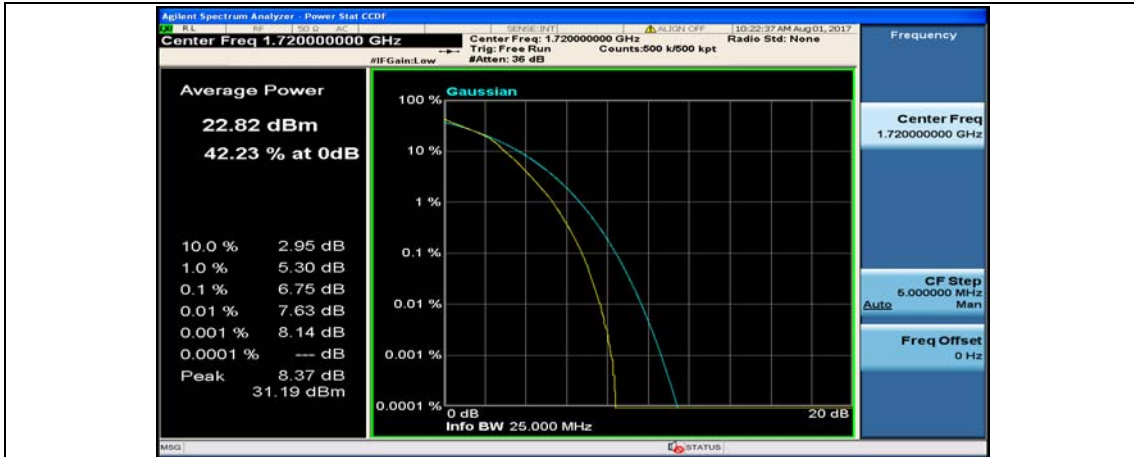

(Channel Bandwidth:20 MHz)_LCH_16QAM_50RB#0