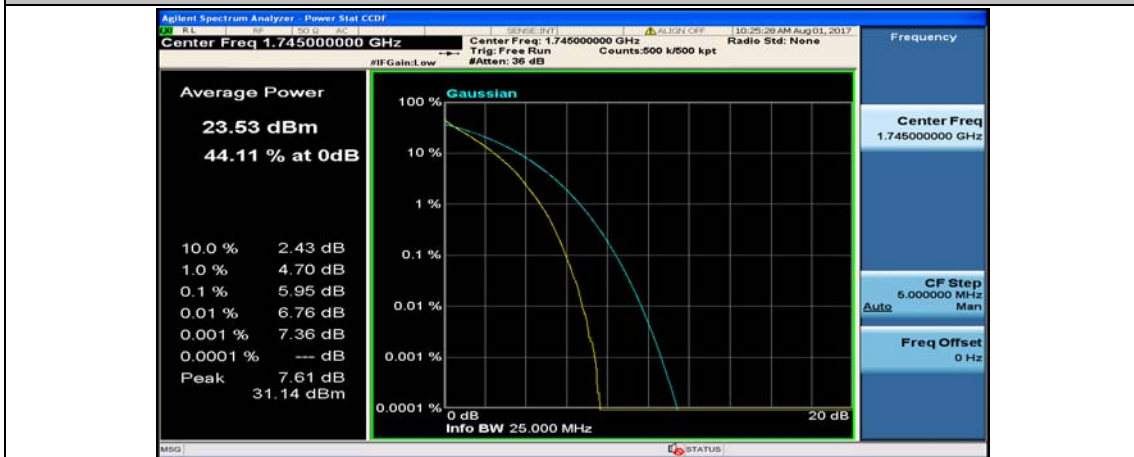

(Channel Bandwidth:20 MHz)_HCH_QPSK_50RB#0