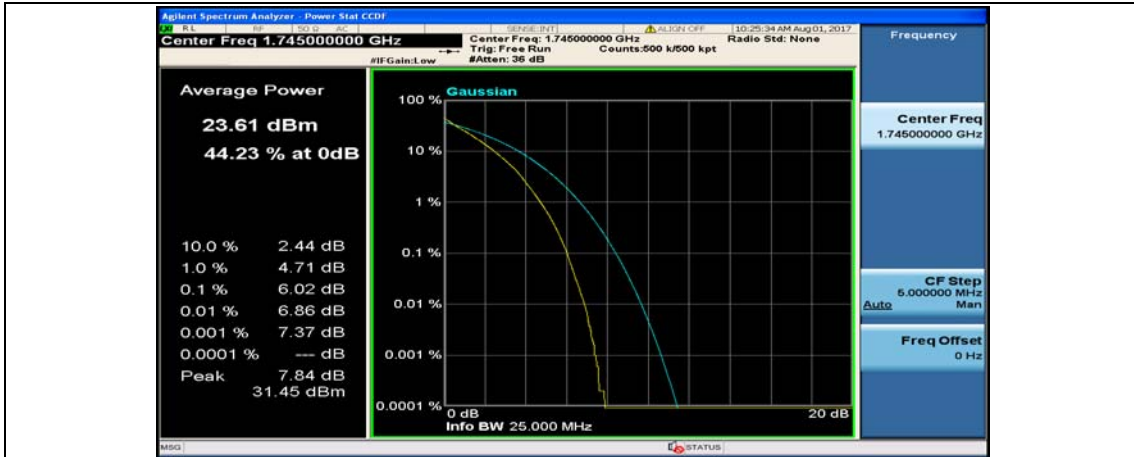

(Channel Bandwidth:20 MHz)_HCH_QPSK_50RB#25