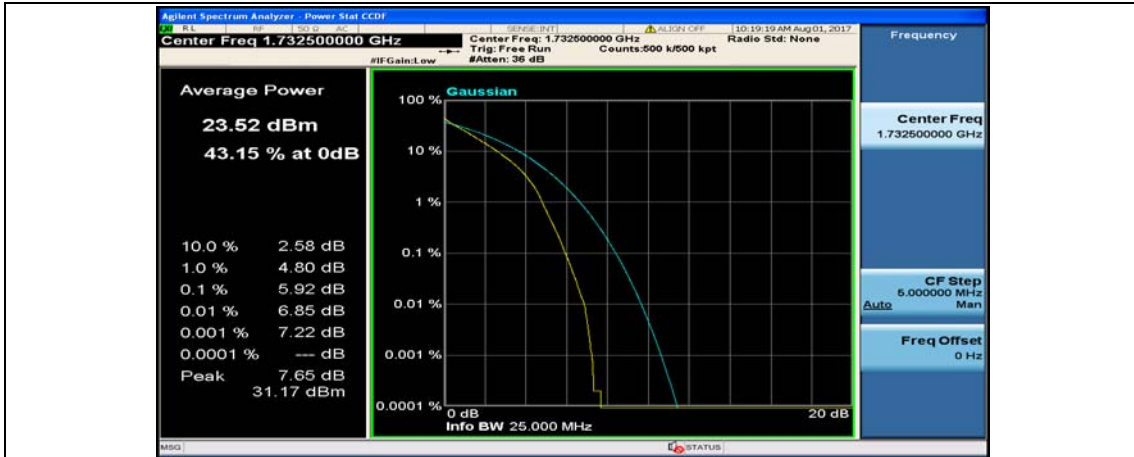

(Channel Bandwidth:15 MHz)_MCH_QPSK_1RB#74

(Channel Bandwidth:15 MHz)_MCH_QPSK_37RB#0

(Channel Bandwidth:15 MHz)_MCH_QPSK_37RB#18

(Channel Bandwidth:15 MHz)_MCH_QPSK_37RB#38

(Channel Bandwidth:15 MHz)_MCH_QPSK_75RB#0