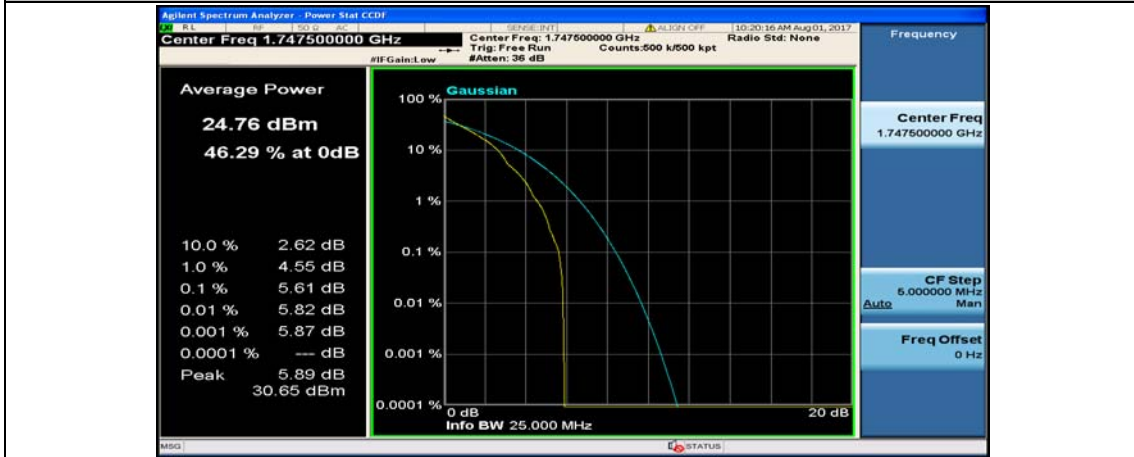

(Channel Bandwidth:15 MHz)_HCH_QPSK_1RB#74