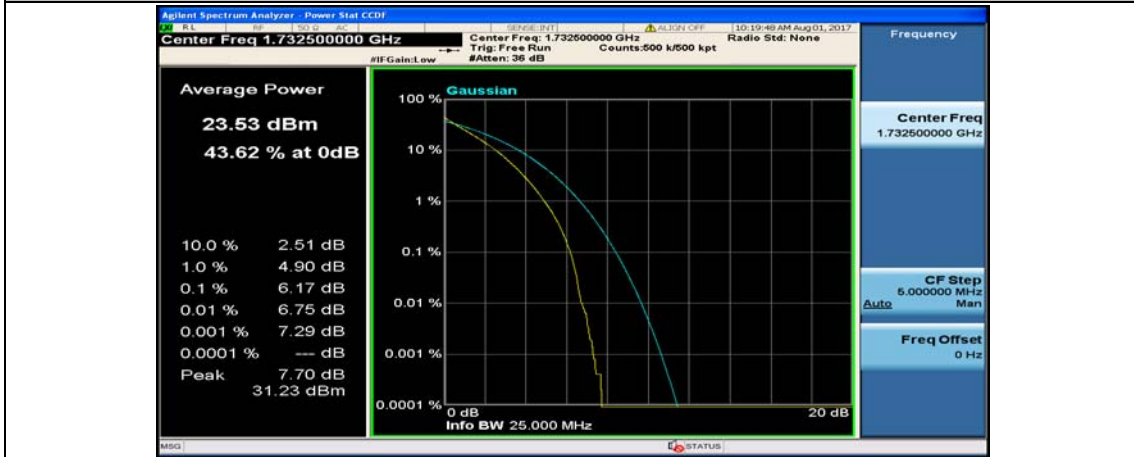

(Channel Bandwidth:15 MHz)_MCH_QPSK_1RB#74

(Channel Bandwidth:15 MHz)_MCH_QPSK_37RB#0

(Channel Bandwidth:15 MHz)_MCH_QPSK_37RB#18

(Channel Bandwidth:15 MHz)_MCH_QPSK_37RB#38

(Channel Bandwidth:15 MHz)_MCH_QPSK_75RB#0