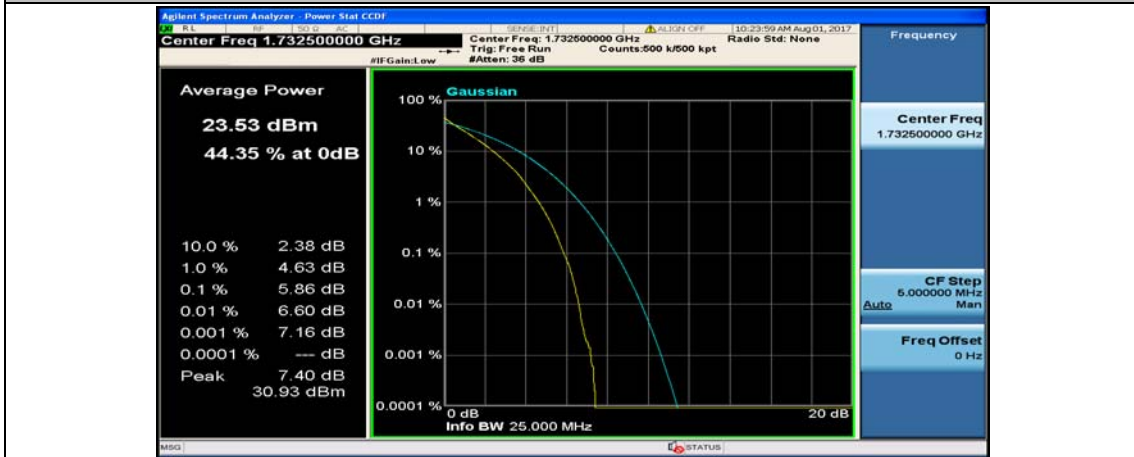

(Channel Bandwidth:20 MHz)_MCH_QPSK_1RB#0

(Channel Bandwidth:20 MHz)_MCH_QPSK_1RB#49

(Channel Bandwidth:20 MHz)_MCH_QPSK_1RB#99

(Channel Bandwidth:20 MHz)_MCH_QPSK_50RB#0

(Channel Bandwidth:20 MHz)_MCH_QPSK_50RB#25