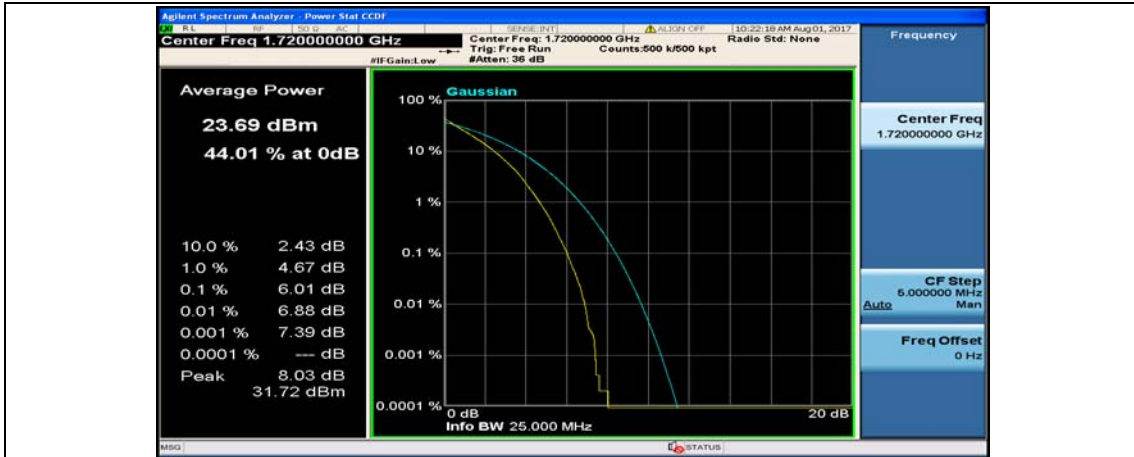

(Channel Bandwidth:20 MHz)_LCH_QPSK_50RB#0