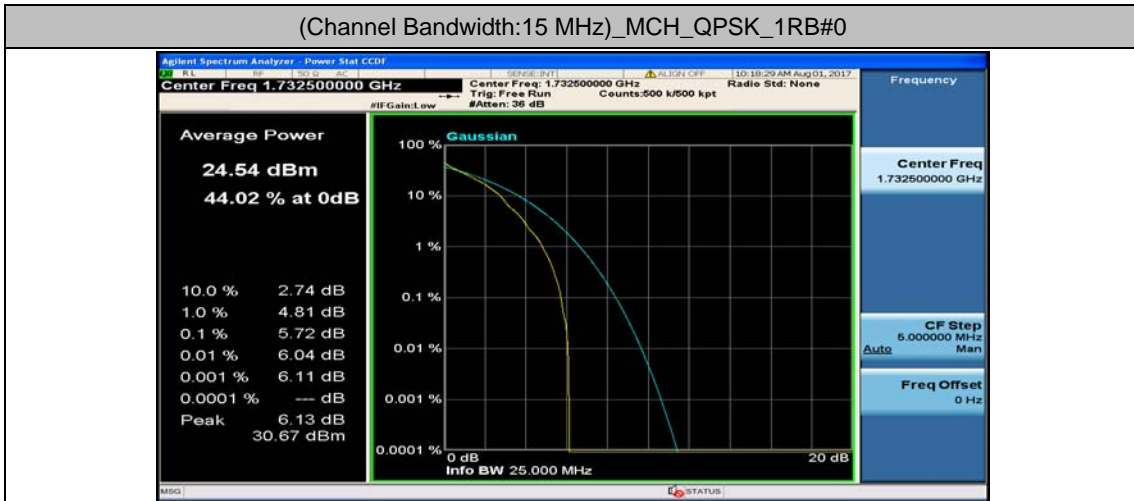

(Channel Bandwidth:15 MHz)_LCH_QPSK_37RB#18

(Channel Bandwidth:15 MHz)_LCH_QPSK_37RB#38

(Channel Bandwidth:15 MHz)_LCH_QPSK_75RB#0

(Channel Bandwidth:15 MHz)_MCH_QPSK_1RB#0

(Channel Bandwidth:15 MHz)_MCH_QPSK_1RB#37