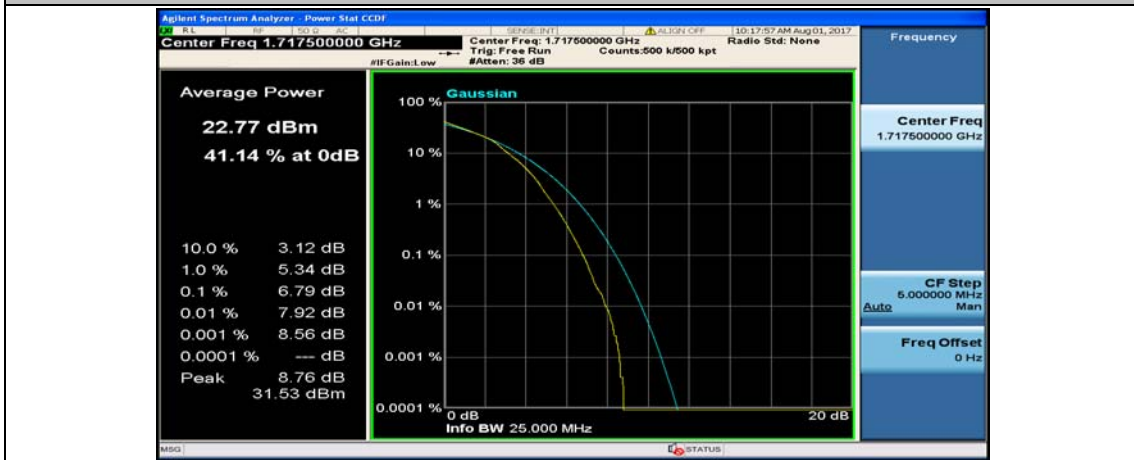

(Channel Bandwidth:15 MHz)_LCH_16QAM_37RB#18