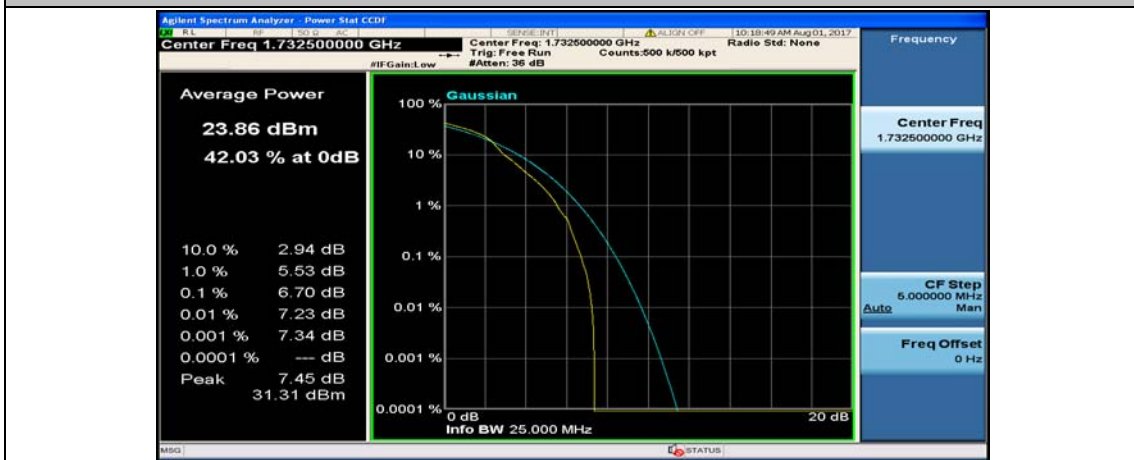

(Channel Bandwidth:15 MHz)_LCH_16QAM_37RB#0

(Channel Bandwidth:15 MHz)_LCH_16QAM_37RB#18

(Channel Bandwidth:15 MHz)_LCH_16QAM_37RB#38

(Channel Bandwidth:15 MHz)_LCH_16QAM_75RB#0

(Channel Bandwidth:15 MHz)_MCH_16QAM_1RB#0