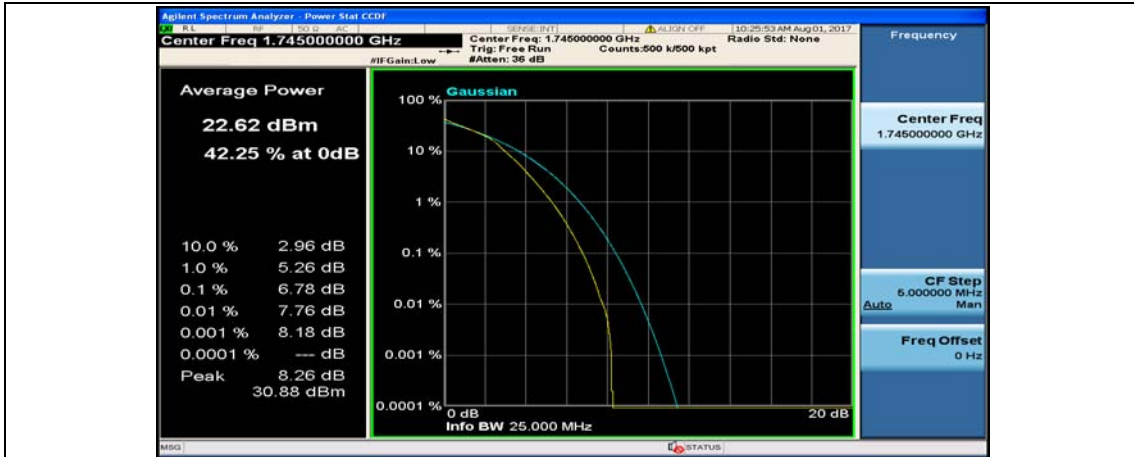

(Channel Bandwidth:20 MHz)_HCH_16QAM_50RB#25