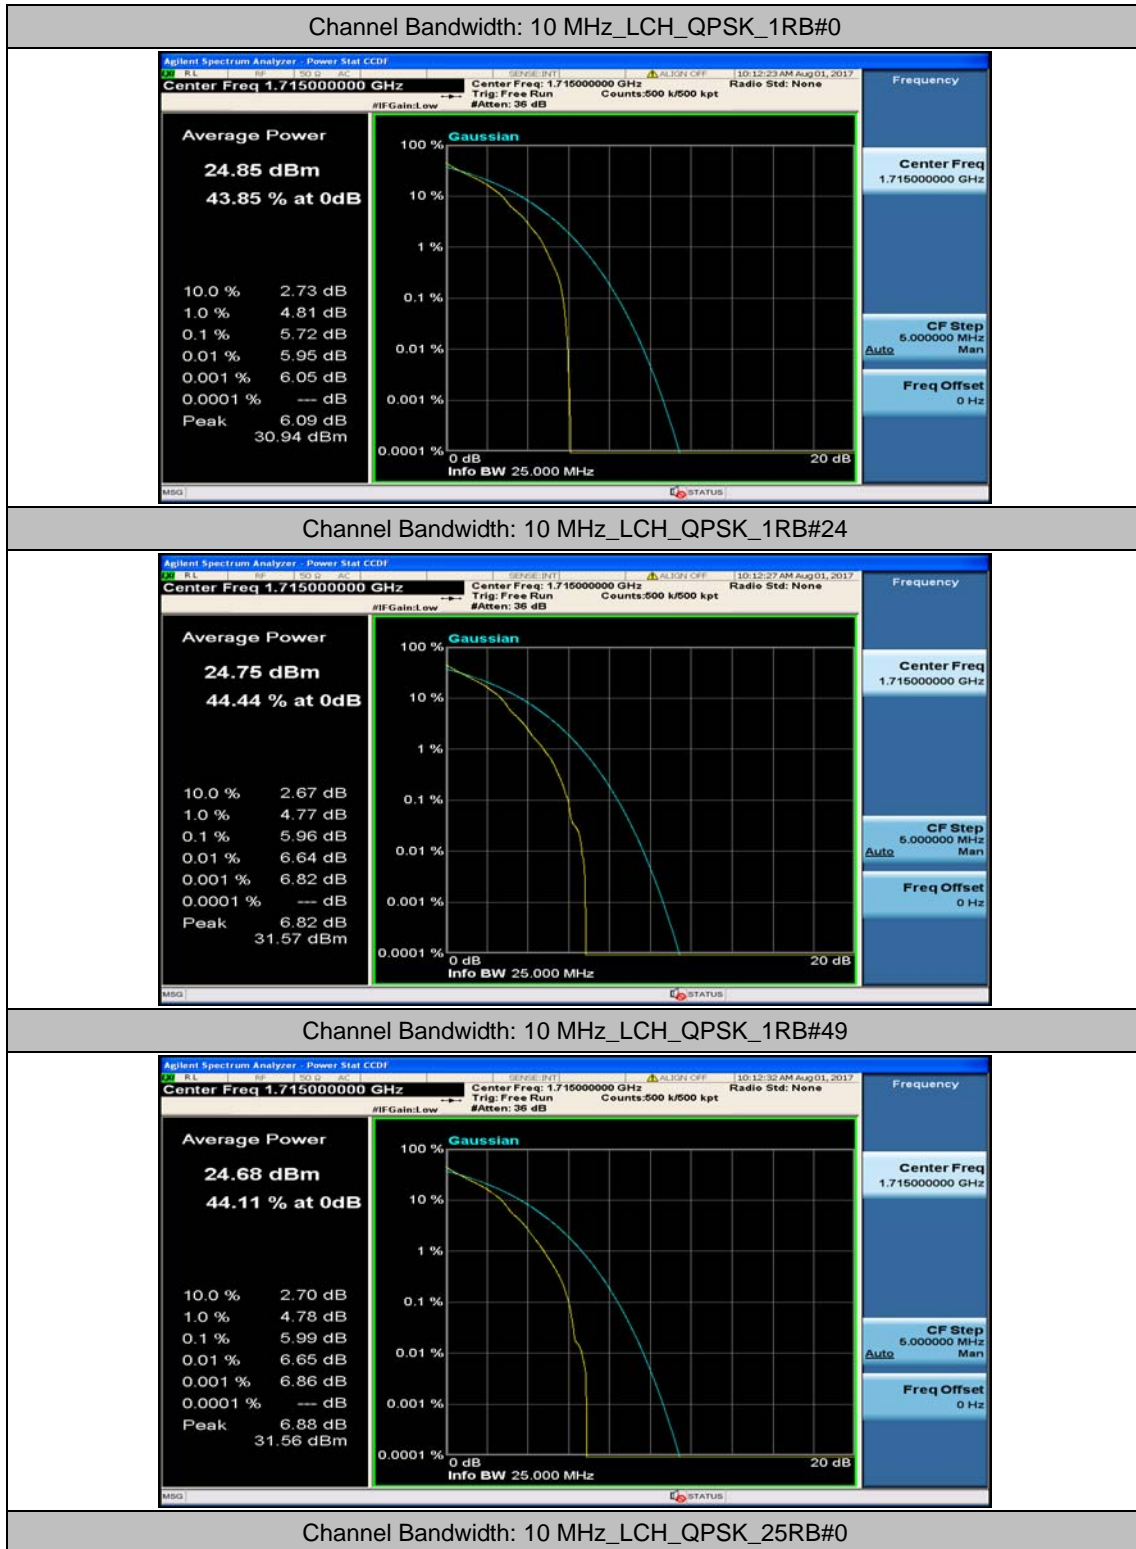

(Channel Bandwidth: 5 MHz)_HCH_16QAM_12RB#13

(Channel Bandwidth: 5 MHz)_HCH_16QAM_25RB#0

Channel Bandwidth: 10 MHz

Channel Bandwidth: 10 MHz_MCH_QPSK_1RB#0

Channel Bandwidth: 10 MHz_MCH_QPSK_1RB#24

Channel Bandwidth: 10 MHz_MCH_QPSK_1RB#49

Channel Bandwidth: 10 MHz_MCH_QPSK_50RB#0

Channel Bandwidth: 10 MHz_HCH_QPSK_1RB#0

Channel Bandwidth: 10 MHz_HCH_QPSK_1RB#24

Channel Bandwidth: 10 MHz_HCH_QPSK_1RB#49

Channel Bandwidth: 10 MHz_HCH_QPSK_25RB#0