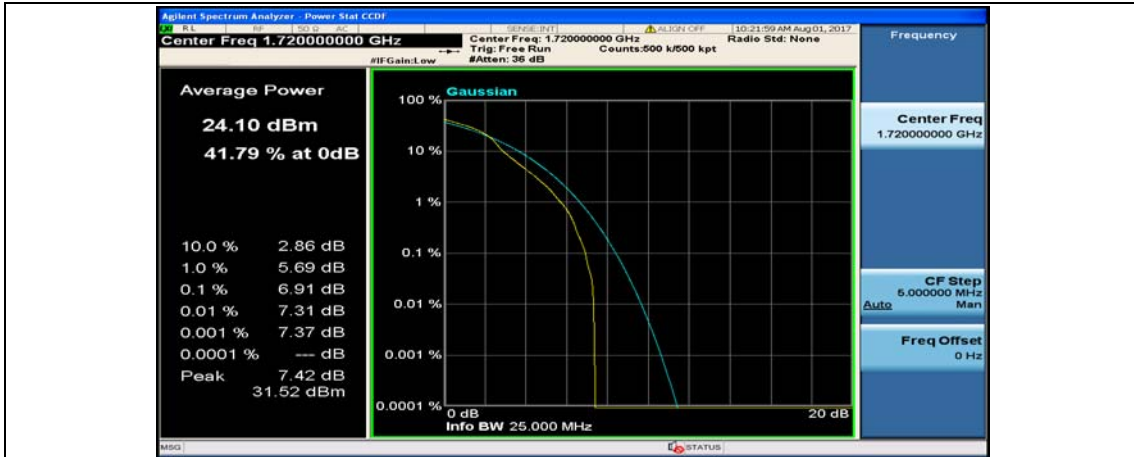

(Channel Bandwidth:20 MHz)_HCH_QPSK_50RB#0

(Channel Bandwidth:20 MHz)_HCH_QPSK_50RB#25

(Channel Bandwidth:20 MHz)_HCH_QPSK_50RB#50

(Channel Bandwidth:20 MHz)_HCH_QPSK_100RB#0

(Channel Bandwidth:20 MHz)_LCH_16QAM_1RB#0