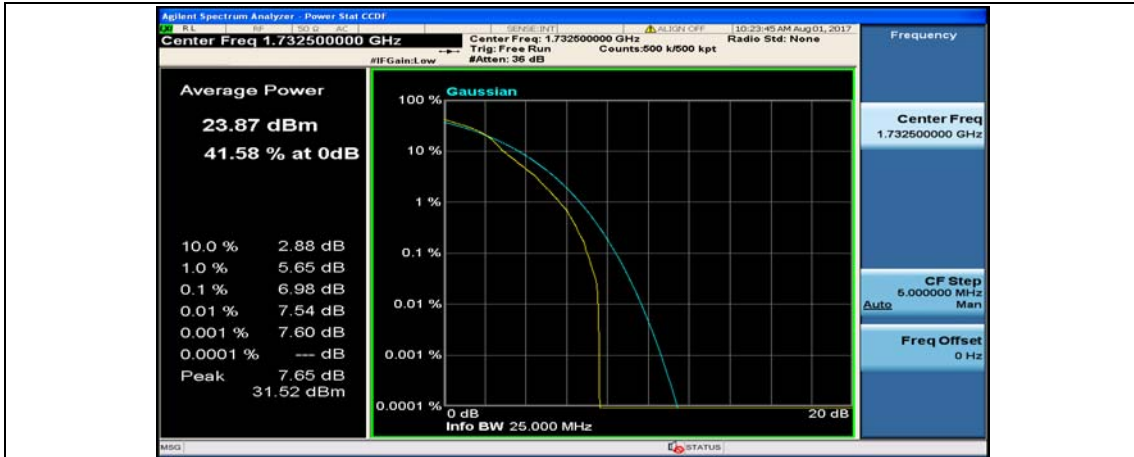

(Channel Bandwidth:20 MHz)_LCH_16QAM_100RB#0

(Channel Bandwidth:20 MHz)_MCH_16QAM_1RB#0

(Channel Bandwidth:20 MHz)_MCH_16QAM_1RB#49

(Channel Bandwidth:20 MHz)_MCH_16QAM_1RB#99

(Channel Bandwidth:20 MHz)_MCH_16QAM_50RB#0