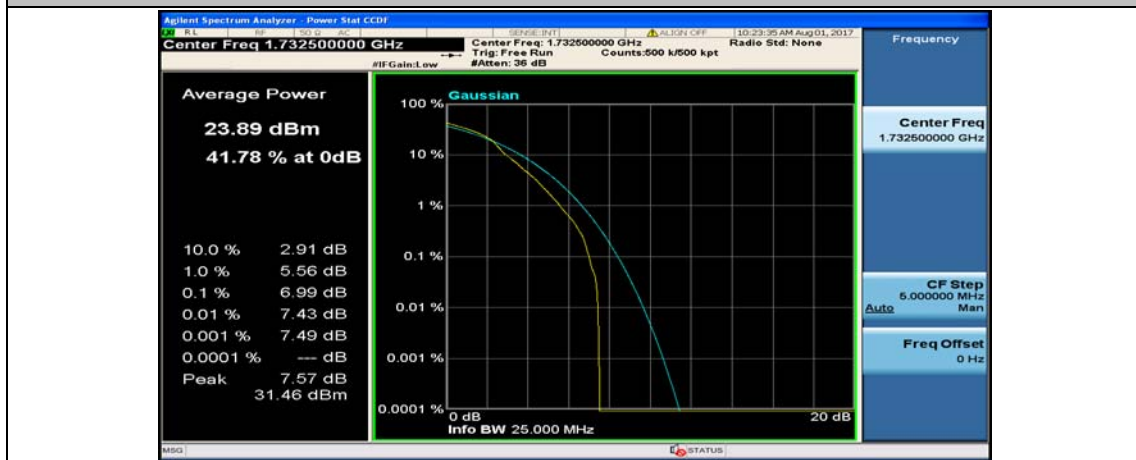

(Channel Bandwidth:20 MHz)_MCH_16QAM_1RB#0