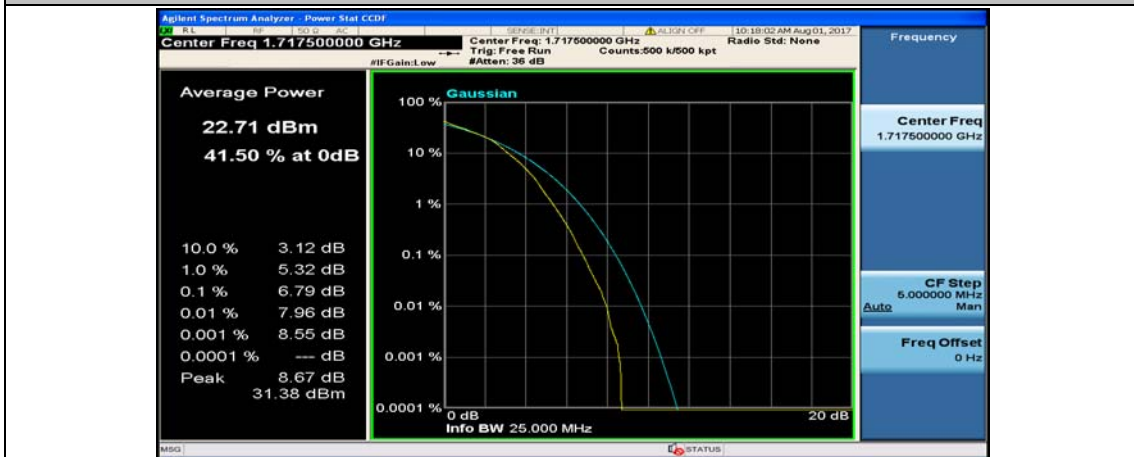

(Channel Bandwidth:15 MHz)_LCH_16QAM_37RB#38